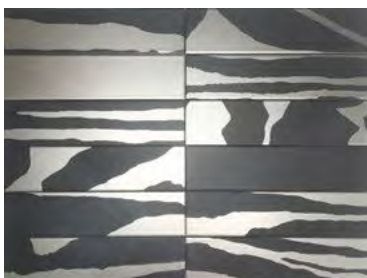

188723 Flat Savannah Black & Silver *D173