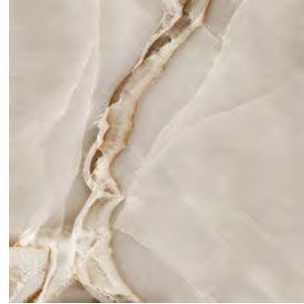

188205 Selene Cappuccino
90x90 cm./35.4"x35.4" **M965**