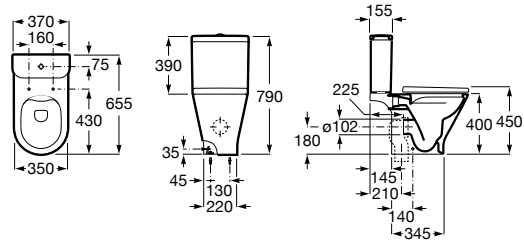

Close-coupled WC Round, Rimless

655 mm length

Close-coupled WC Round, Rimless with dual outlet
Ref. A3420N8..0
White
799 RON

Dual flush 4,5/3L WC cistern with bottom inlet
Ref. A3410N0..0
White
727 RON

Dual flush 4,5/3L WC cistern with side inlet
Ref. A3410N1..0
White
727 RON

SUPRALIT® seat and cover with soft-closing system, metal hinges, Easy Remove
Ref. A801D12..1
White
343 RON

SUPRALIT® seat and cover with metal hinges, Easy Remove
Ref. A801D10..1
White
229 RON

SLIM seat and cover with soft-closing system
Ref. A801D12..3
White
198 RON