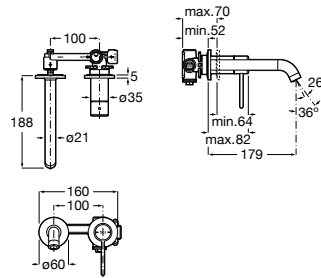

Built-in basin mixer

Built-in basin mixer. Cold start. Pin handle
Chrome
Ref. A5A353FC00
499 RON
Finishes Nu
Ref. A5A353F..0
798 RON

To be completed with universal built-in body.
Chrome
Ref. A5E3502C00
782 RON
Finishes Nu
Ref. A5E3502..0
782 RON