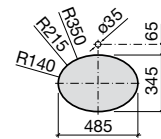

Berna

560 x 420 mm

Built-in basin
with fixing kit

Ref. A327871.1

White

729 RON