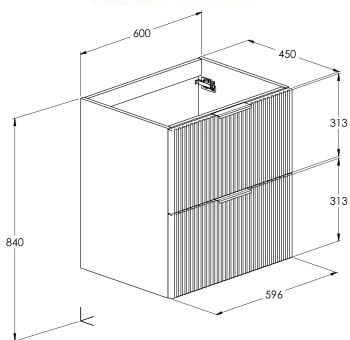

2 drawers

600 mm

Ref. A852477529 (Matt White) - 1 731 RON

Ref. A852477532 (Matt Black) - 1 731 RON

Ref. A852477464 (Light Oak) - 1 731 RON

Base Unit	Washbasin
A857954XXX	A3272A3000

See columns on page 246

Dimensions in mm.

Prices in RON without VAT. The present pricelist cancels the previous one.

*Product on request

Replace XXXX in the product reference with the code of the chosen finish.

529 Matt White
532 Matt Black

464 Light Oak