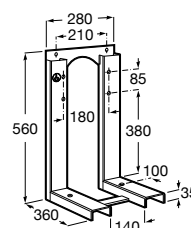

Dimensions in mm.

Prices in RON without VAT.
The present pricelist cancels the previous one.

*Product on request

⁽¹⁾Till end of stock