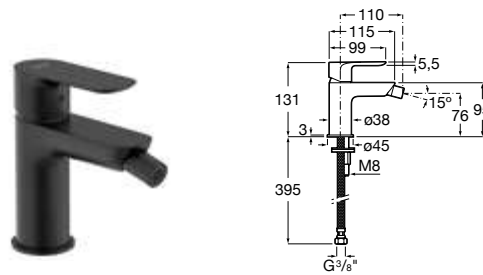

To be completed with Universal built-in body.
Ref. A5252206..
390 RON

Bidet mixer

Single-lever bidet mixer with aerator,
 pop-up waste and flexible supply hoses.
 Chrome
Ref. A5A606EC00
514 RON

Bidet mixer