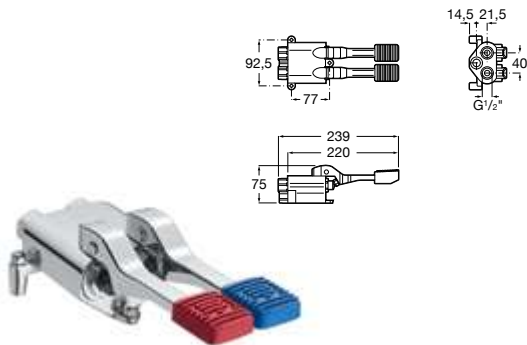

Instant Foot* / Pedals

Foot controlling pedal

Foot pedal, self-closing mixer. Floor-mounted.
Ref. A505128600
1063 RON