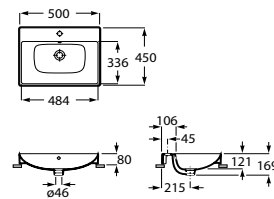

500 x 450 mm

Drop-in basin FINECERAMIC® with 1 tap hole
Ref. A32768L..0

White	Supraglaze®
546 RON	711 RON