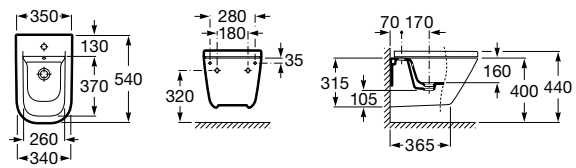

Bidet Round

540 mm length

BTW bidet Round
Ref. A3570N7..0
White
659 RON

SUPRALIT® cover with
soft-closing system,
metal hinges
Ref. A806D12..1
White
314 RON

BTW

Wall-hung bidet Square

540 mm length

Bidet
Ref. A357475..0
White
792 RON

SUPRALIT® cover with
soft-closing system, metal hinges
Ref. A80673200B
White
316 RON

SUPRALIT® cover with
metal hinges
Ref. A80673000B
White
270 RON

Wall-hung bidet with hidden fixation, Square

540 mm length

Bidet
Ref. A357476..0
White
932 RON

SUPRALIT® cover with
soft-closing system, metal hinges
Ref. A80673200B
White
316 RON

SUPRALIT® cover with
metal hinges
Ref. A80673000B
White
270 RON