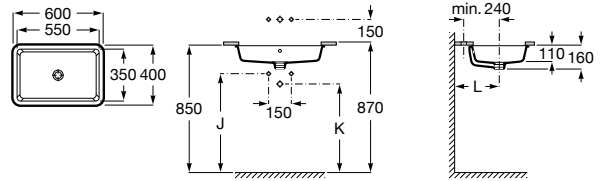

The Gap

600 x 400 mm
Built-in basin
Ref. A3270YF.0
White
701 RON

Trap	K	J	L
Totem/Minimal	530	610	300-340
Bottle	570	640	240-290