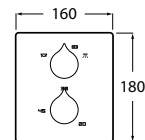

Built-in thermostatic bath-shower mixer

Built-in thermostatic bath-shower mixer.
Everlux.
To be completed with RocaBox ref. A525869403
Ref. A5A0C3A..0
2 955 RON

CN RG NM