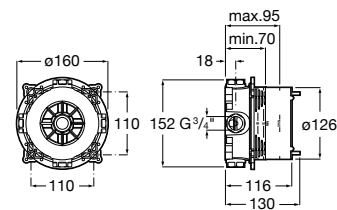

RocaBox

RocaBox Universal.
Ref. A525869403
495 RON