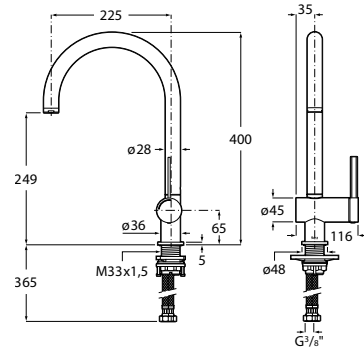

Single-lever kitchen sink mixer*

Single-lever kitchen sink mixer with retractable swivel spout "L", with aerator and flexible supply hoses. With 2 functions.

Chrome
Ref. A5A851FC00
865 RON

Rest of finishes
Ref. A5A851F.0
1 172 RON