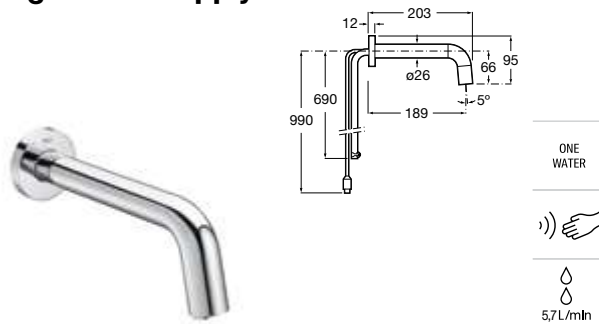

Built-in electronic basin faucet Loft-E* Single water supply

Built-in electronic basin faucet (single water supply) with spout
integrated sensor. Chromed.

Powered by 4 AA alkaline
batteries (1.5V LRG) (AA).
Ref. A5A5643C00
2 060 RON

Powered by mains
connection (230V)^①.
Ref. A5A5743C00
2 271 RON