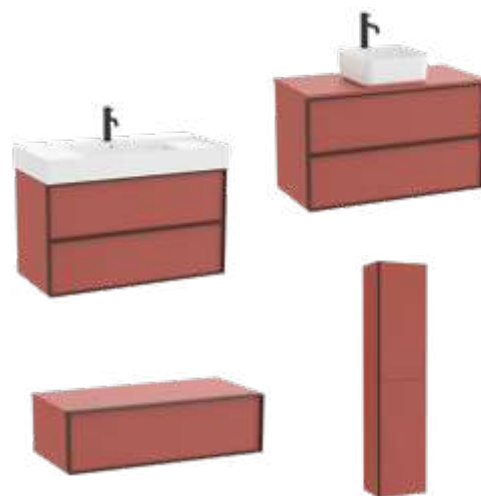

See also Inspira Furniture collection: