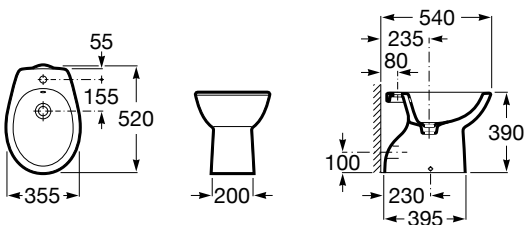

Floorstanding bidet

520 mm length
Floorstanding bidet with fixing kit
Ref. A355195000
White
328 RON