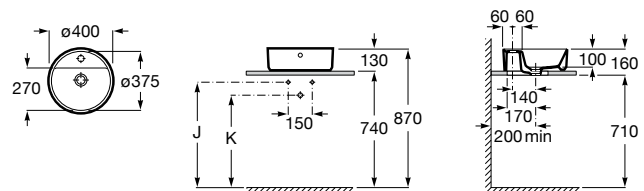

The Gap

ϕ 400 mm

Over countertop basin

Ref. A3270MK..0

White

490 RON