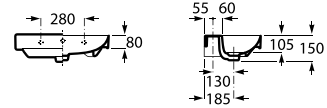

450 x 360 mm

Compact wall-hung basin FINECERAMIC®

Ref. A327682..0

White	Matt White* / Matt Black*	Supraglaze®**
624 RON	748 RON	810 RON