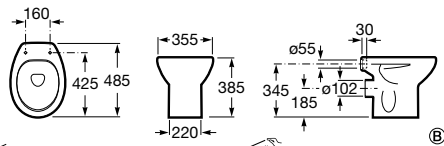

Floorstanding WC

V 540 mm. H 485 mm. length

FS WC vertical outlet
with fixing kit
Ref. A344398..0 Ⓐ
White
362 RON

FS WC horizontal outlet
with fixing kit
Ref. A344397.0 Ⓑ
White
375 RON

Seat and cover,
Duroplast, metal hinges
Ref. A801390..5
White
108 RON

SUPRALIT® seat and cover with
soft-closing system, metal hinges
Easy Remove
Ref. A801B62..B
White
255 RON

SLIM seat and cover with
soft-closing system
Ref. A801392..1
White
155 RON

Bidet

530 mm length

Bidet
with fixing kit
Ref. A355394.0
White
329 RON

Cover
with stainless steel hinges
Ref. A806390..4
White
260 RON

Wall-hung bidet

565 mm length

Bidet without cover
Ref. A355305..S
White
465 RON