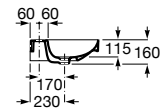

White	Matt White* / Matt Black*	Supraglaze®*
922 RON	1108 RON	1218 RON