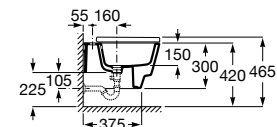

500 mm length

Wall-hung bidet
Ref. A357695.0

Cover for bidet with soft closing system.
Ref. A806F02..2

White	Matt White	Supraglaze®
1 251 RON	1 508 RON	1 508 RON

White	Matt White
294 RON	461 RON