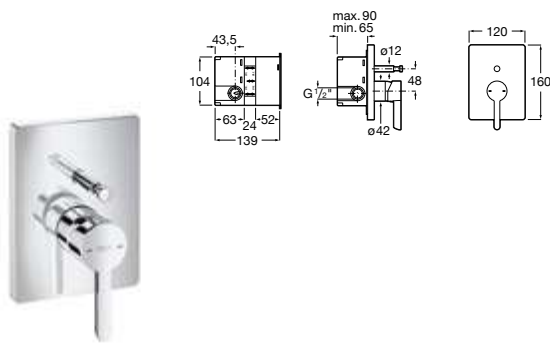

Built-in bath-shower mixer

Built-in bath-shower mixer with diverter
Chrome.
Ref. A5A0C7AC0K
406 RON