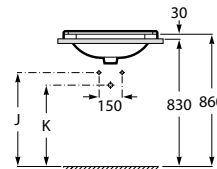

Drop-in basin

600 x 450 mm

Basin
with fixing kit.
With taphole
Ref. A3270A5000
White
1146 RON

	K	J
Totem	530	610
Minimal		
Bottle	570	640

Close-coupled WC Rimless

670 mm length

Close-coupled WC
Rimless with dual outlet,
with elbow and fixing kit
Ref. A3420A7000
White
3 054 RON