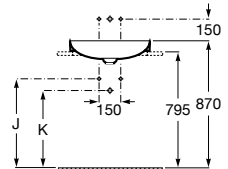

600 x 450 mm

Basin with fixing kit.
With taphole

Ref. A3270A5000

White

1146 RON

Inspira Square

00 62 63 64 65 66

Trap	K	J
Totem	530	610
Minimal	530	610
Bottle	570	640