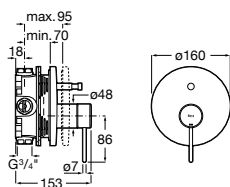

Built-in bath-shower mixer

Single-lever built-in bath-shower mixer with automatic diverter. Pin handle
Chrome
Ref. A5A0B3FC00
946 RON
Titanium Black
Ref. A5A0B3FCN0
1169 RON

To be completed with
RocaBox A525869403