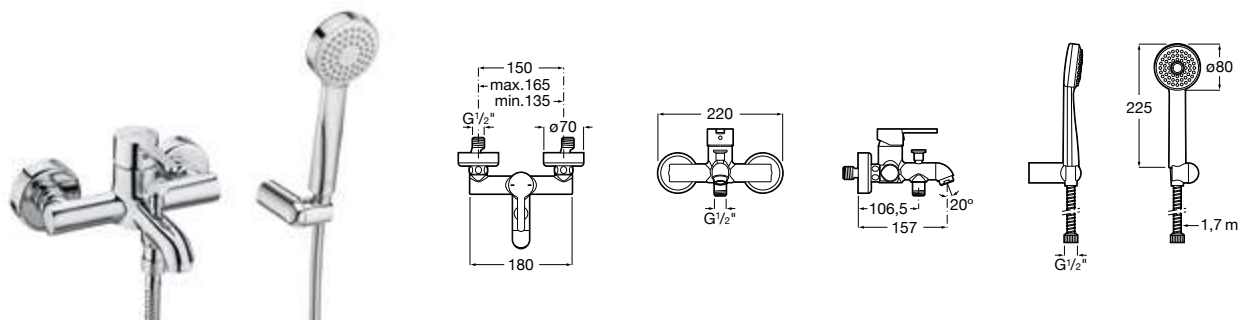

Wall-mounted bath-shower mixer

Single-lever bath-shower mixer with automatic diverter, handshower, 1.70 m flexible hose and swivel shower bracket.

Chrome.
Ref. A5A018AC0K
522 RON