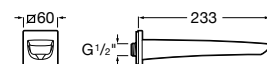

Wall-mounted spout

Wall-mounted spout.
Chrome.
Ref. A5A0703C00
1 138 RON

Everlux.
Ref. A5A0703..0
1 205 RON

CN RG NM