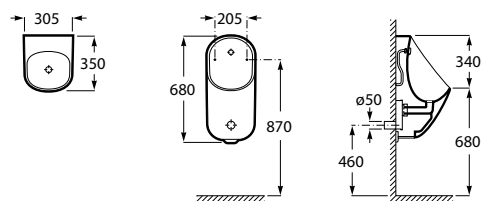

Urinals

Site*

Proton

Compatible with Fluent fluxors, they are ordered separately:
Ref. A5A9C24C00
or
Ref. A5A9A24C00

Compatible with Fluent fluxors, they are ordered separately:
Ref. A5A9B24C00
or
Ref. A5A9D24C00

Proton

Chic

Dimensions in mm.

Prices in RON without VAT.
The present pricelist cancels the previous one.

*Product on request