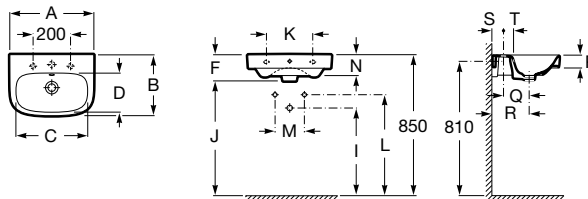

Wall-hung basin for pedestal or semi pedestal