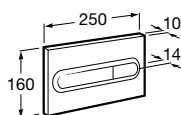

Operating plates for **Duplo WC** cisterns ⁽¹⁾

PL1 Dual

Plate PL1 Dual
Operating plate
White
Ref. A890095000
125 RON

Plate PL1 Dual
Operating plate
Chrome
Ref. A890095001
164 RON