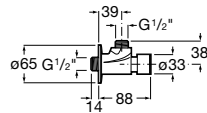

Shower faucet

Shower faucet. Angle shut-off cock. G1/2".
Chromed.
Ref. A5A2777C00
314 RON