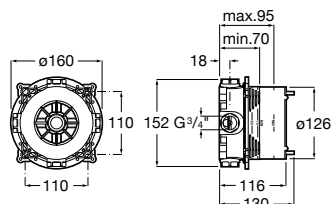

RocaBox Universal.
Ref. A525869403
495 RON