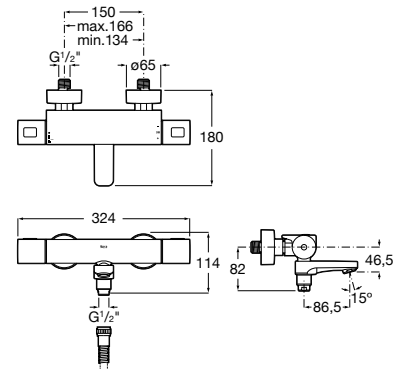

T-2000* / T-1000 Round

Wall-mounted thermostatic shower mixer T-2000*

Wall-mounted thermostatic shower mixer with tempered glass shelf.
Chrome
Ref. A5A2A88C00
2 362 RON

C0

T-1000

Wall-mounted thermostatic bath-shower mixer*

Wall-mounted bath-shower mixer with diverter-flow regulator
Chrome.
Ref. A5A1E2EC00
2 159 RON

C0 CN RG NM

Wall-mounted bath-shower mixer with diverter-flow regulator
Everlux.
Ref. A5A1E2E..0
3 239 RON