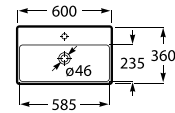

600 x 360 mm
Basin FINECERAMIC®
Ref. A327684..0

White	Matt White* / Matt Black*	Supraglaze®*
861 RON	1 034 RON	1 120 RON