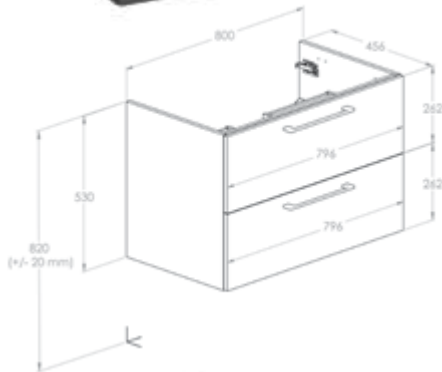

Unik

Includes base unit and basin in white finish with 1 taphole

806 808 153

2 drawers

800 mm

Ref. A852471806 (Glossy White) - 1 530 RON

Ref. A852471808 (Rural Oak) - 1 530 RON

Ref. A852471153 (Glossy Anthracite Grey) - 1 530 RON

Base Unit	Washbasin
A857950XXX	A3272A4000