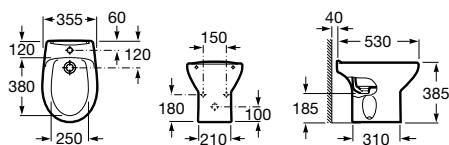

Wall-hung bidet

565 mm length

Bidet without cover
Ref. A355305..S
White
465 RON

Adele

Adele collection is for people who want a traditional organization of the bathroom space to meet their daily needs. Practical and functional.