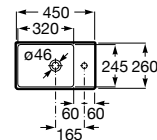

450 x 260 mm

Basin FINECERAMIC®
Ref. A327681..0

White	Matt White* / Matt Black*	Supraglaze®**
680 RON	815 RON	886 RON