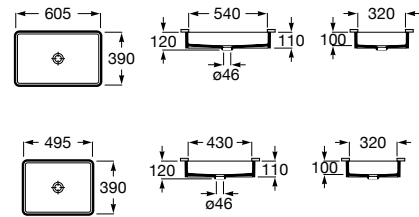

Built-in basins

Inspira

00 62 63 64 65 66

605 x 390 mm

Built-in basin FINECERAMIC®
Ref. A327535..0

White	Colour*
2 958 RON	3 548 RON

495 x 390 mm

Built-in basin FINECERAMIC®
Ref. A327536..0

White	Colour*
2 083 RON	2 503 RON

Diverta

500 x 380 mm

Drop-in or built-in basin
with fixing kit
Ref. A327114000
White
780 RON

Foro

ø 410 mm

Built-in basin
with fixing kit
Ref. A327884..0⁽¹⁾
White
729 RON

⁽¹⁾ Fitting hole 342 mm