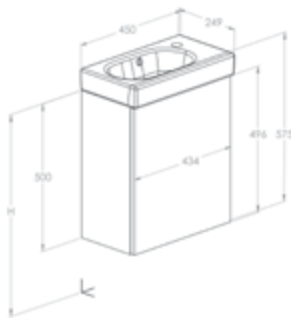

1 door

450 mm

Ref. A852445806 (Glossy White) - 730 RON

Ref. A852445539 (Harbor Grey) - 730 RON

Ref. A852445464 (Light Oak) - 730 RON

Ref. A852445532 (Matt Black) - 730 RON