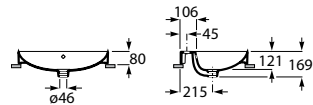

500 x 380 mm
Drop-in basin FINECERAMIC®
Ref. A32768K..0

White	Supraglaze®
533 RON	693 RON

Dimensions in mm.

Prices in RON without VAT.
The present pricelist cancels the previous one.

*Product on request

Replace (.) in the product reference with the code of the chosen finish.