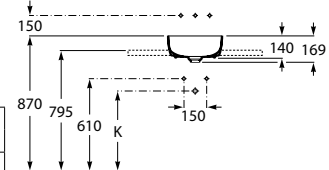

White	Colour* (2)
1 312 RON	1 574 RON

Trap	K
Totem	530
Minimal	
Bottle	570

Dimensions in mm. Prices in RON without VAT. The present pricelist cancels the previous one.

*Product on request

Replace (.) in the product reference with the code of the chosen finish.