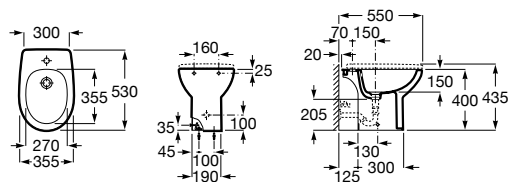

Floorstanding bidet

530 mm length

Floorstanding bidet bidet

Ref. A355V04000

White

302 RON

SUPRALIT® cover, metal hinges

Ref. A806E50001

White

203 RON