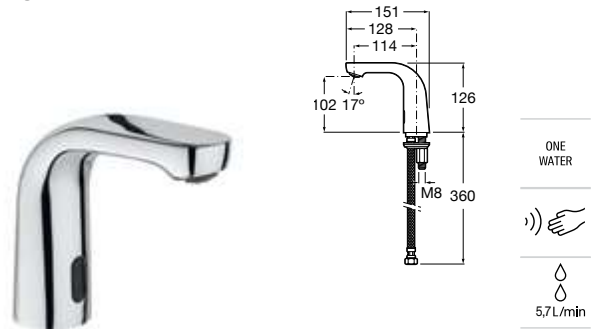

Electronic basin faucet L20-E. Single water supply

Electronic basin faucet with flexible supply hoses. Chromed.

Powered by 4 AA alkaline batteries (1.5V LRG) (AA).
Ref. A5A5609C00
1373 RON

Powered by mains connection (230V)®.
Ref. A5A5709C00
1515 RON