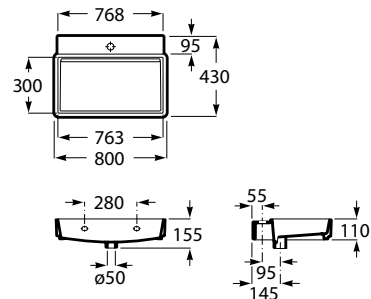

800 x 430 mm

Basin with fixing kit.

Ref. A327695.0

White	Matt White	Supraglaze®
1 786 RON	1 852 RON	1 862 RON