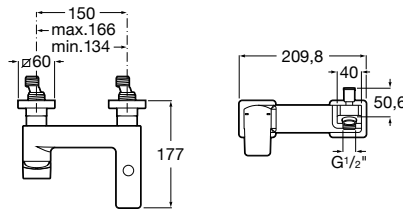

Dimensions in mm.

Prices in RON without VAT. The present pricelist cancels the previous one.

*Product on request

®Product on stock

Wall-mounted bath-shower mixer

Single-lever bath-shower mixer with automatic diverter with retention. Chrome.