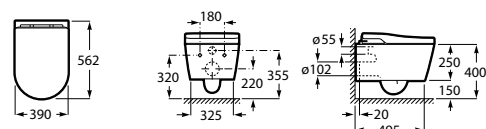

In-Wash® Inspira wall-hung