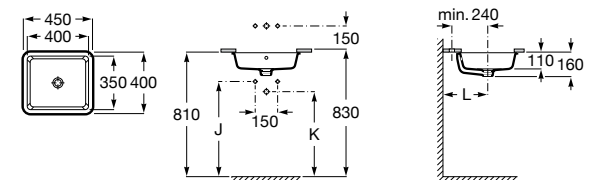

Trap	K	J	L
Totem/Minimal	530	610	300-340
Bottle	570	640	240-290

The Gap

600 x 400 mm
 Built-in basin
Ref. A3270YC.0
 White
701 RON

Trap	K	J	L
Totem/Minimal	530	610	300-340
Bottle	570	640	240-290

The Gap

450 x 400 mm
 Built-in basin
Ref. A3270YE.0
 White
636 RON