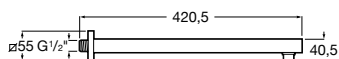

Straight square wall shower arm for shower head

Straight shower arm for shower head.
Chrome.
Ref. A5B0950C00 L400 mm C0
280 RON

Compatible with shower heads RainDream and RainSense.