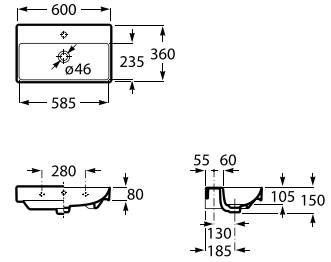

600 x 360 mm

Compact wall-hung basin FINECERAMIC®
Ref. A327684.0

White	Matt White* / Matt Black*	Supraglaze®*
861 RON	1 034 RON	1 120 RON