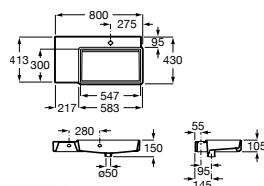

800 x 430 mm
Basin with right bowl with fixing kit.
Ref. A327696..0

White	Matt White	Supraglaze®
1 569 RON	1 569 RON	1 569 RON