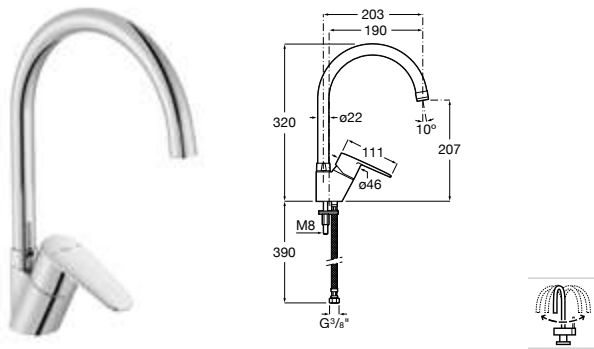

Victoria Plus

Victoria Plus single-lever kitchen sink mixer

Single-lever kitchen sink mixer with swivel spout and flexible supply hoses.
Chromed.
Ref. A5A8E4FC00
417 RON