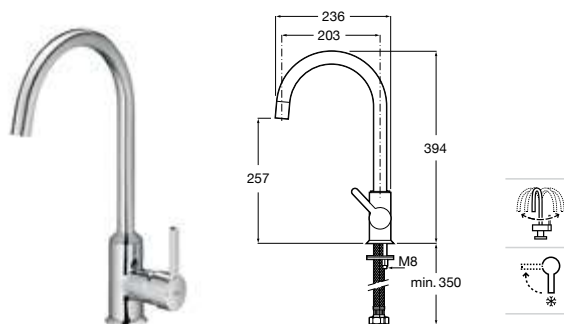

Single-lever kitchen sink mixer

Single-lever kitchen sink mixer with high swivel spout, aerator and flexible supply hoses. Cold start. Chrome.
Ref. A5A8B8ACOK
448 RON