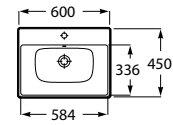

600 x 450 mm
Drop-in basin FINECERAMIC®
with 1 taphole
Ref. A32768N..0

White	Supraglaze®
572 RON	744 RON