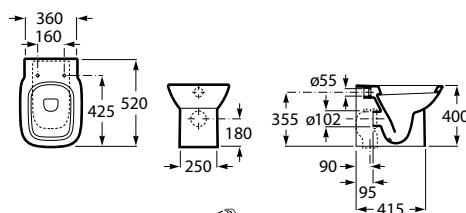

Floorstanding WC

520 mm length
BTW WC with dual outlet
Ref. A347996..0
White
609 RON

SUPRALIT® seat and cover with soft-closing system, metal hinges Easy Remove
Ref. A8019D2..B
White
240 RON

Seat and cover with soft-closing system, metal hinges
Ref. A8019D2..4
White
229 RON

Seat and cover with metal hinges
Ref. A8019D0..4
White
150 RON

SLIM seat and cover with soft-closing system
Ref. A8019D2..5
White
181 RON