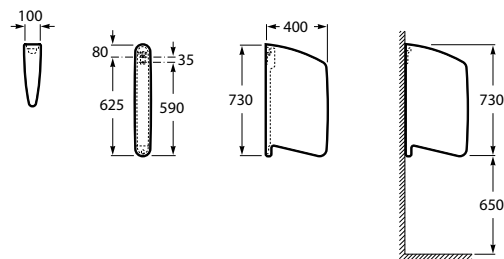

Dividers

Wing*