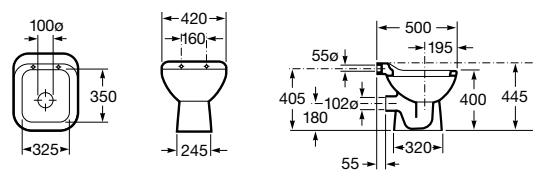

Other products / Slop hopper

Garda

Slop hopper. Back inlet with rubber inlet connector and fixing kit
Ref. A371055000
924 RON

Stainless steel bucket grating with rubber pad
Ref. A526005510
280 RON