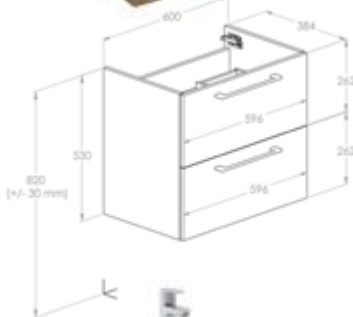

Storage capacity in small bathroom spaces

Unik

Includes base unit and basin in white finish with 1 taphole

See columns on page 246

2 drawers

800 mm

Ref. A852474806 (Glossy White) - 1 438 RON

Ref. A852474808 (Rural Oak) - 1 438 RON