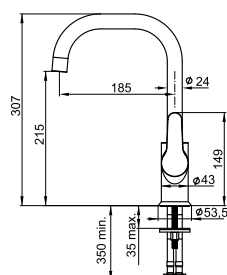

Kitchen sink mixer high spout* **N**

Single-lever kitchen sink mixer with high swivel spout, aerator and flexible supply hoses.

Cold Start. Chrome.

Ref. A5A8D6ACOK

429 RON