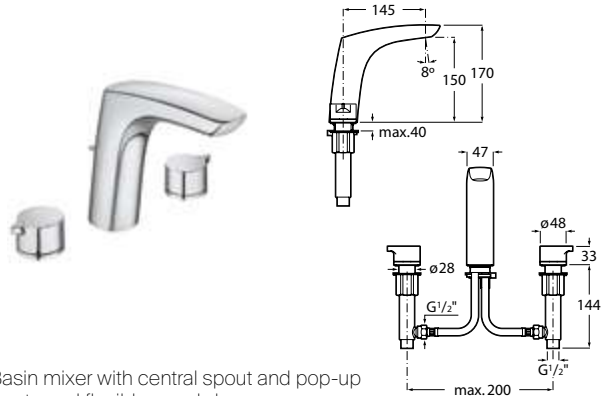

Central spout basin mixer

Basin mixer with central spout and pop-up waste and flexible supply hoses. Chrome.
Ref. A5A443AC00
1 739 RON