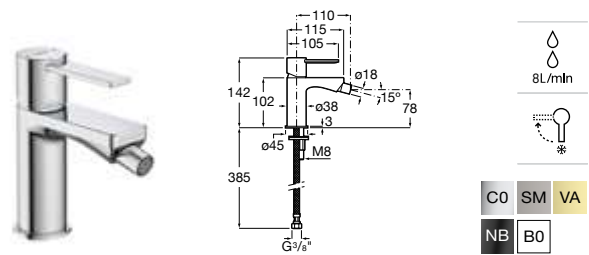

Bidet mixer

Single-lever bidet mixer with swivel aerator, pop-up waste and flexible supply hoses.

Chrome **Ref. A5A605FC00 468 RON**

Bidet mixer

Single-lever bidet mixer smooth body with swivel aerator and flexible supply hoses.