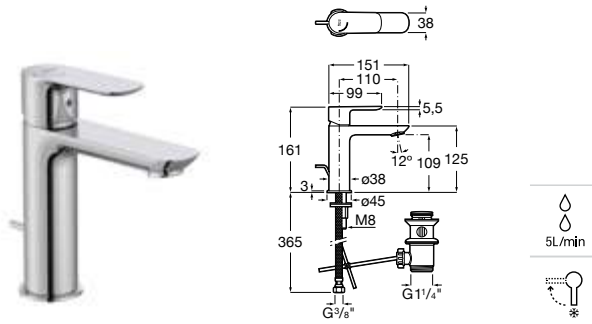

Cala / Ceramic cartridge

Basin mixer

Single-lever basin mixer with aerator, pop-up waste and flexible supply hoses. Cold start. Chrome
Ref. A5A306EC00
568 RON