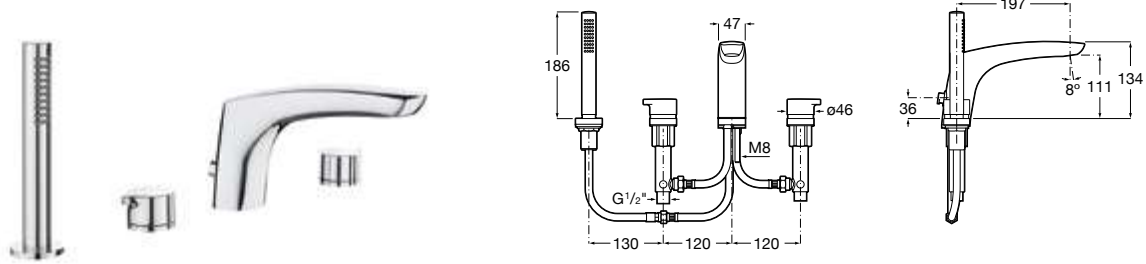

Twin lever bath-shower mixer

Deck-mounted bath-shower mixer with central spout, hand shower and 1,50 m flexible hose.
Chrome.

Ref. A5A093AC00
5 498 RON