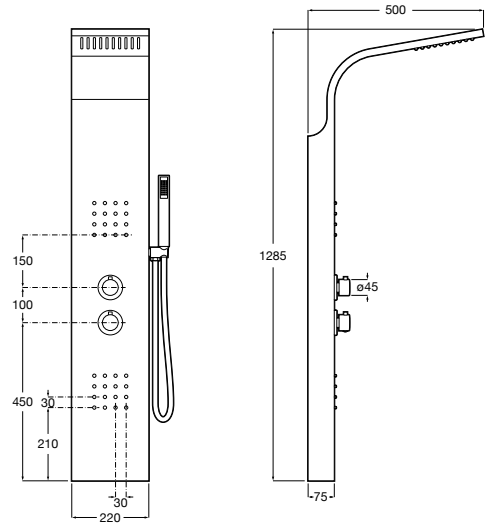

Essential

Thermostatic hydromassage column

Thermostatic hydromassage column in stainless steel for shower tray. Integrated jets.
Ref. A5A9A8BC00
3 917 RON

Optional installation kit, for mounting the Essential column on a corner.
Ref. A525994103*
179 RON

Shelf. For installation on a Essential or Evolution hydromassage shower column.
Ref. A5B4863TPO*
196 RON