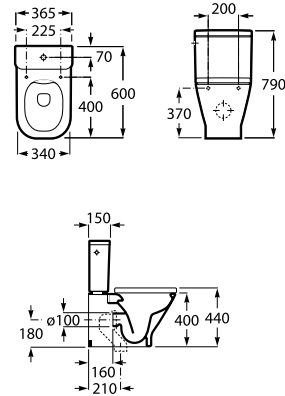

Ref. A801D20..1

White
223 RON

SLIM seat and cover with soft-closing system

Ref. A801D22..3

White
398 RON

Compact close-coupled WC Square, Rimless N

600 mm length

Back to wall WC Rimless with dual outlet