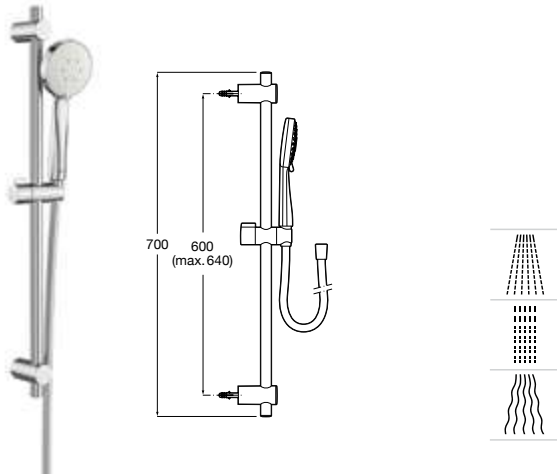

Shower kits **Stella** ^N

Shower kit Stella 100/3

Hand shower 100 mm with 3 functions: Rain, Tonic and Pulse, slide bar 700 mm. and PVC flexible hose 1,70 m.

Flow 8 L
Chrome

Ref. A5B8413C00 C0
292 RON