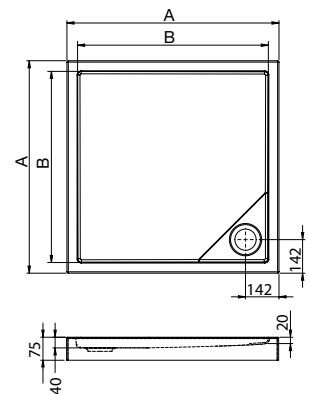

Dimensions Standard

Dimensions	Ref.	White
900 x 900 x 75	Ref. A27T005000	1343 RON
900 x 900 x 40	Ref. A276255000	1019 RON
800 x 800 x 75	Ref. A27T004000	1204 RON
800 x 800 x 40	Ref. A276253000	974 RON
Siphon ø 90	Ref. A27L027000	206 RON
Universal feet	Ref. A27M052000	60 RON