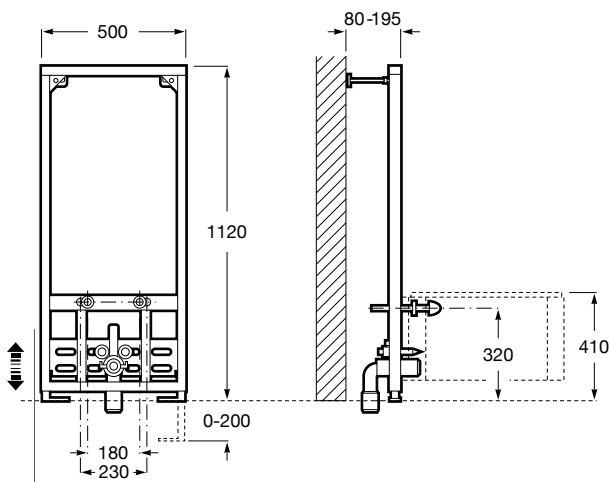

For wall-hung bidet

Duplo Bidet ⁽¹⁾

Installation system for wall-hung bidet.
With installation accessories.
Minimum depth 80 mm
Ref. A890091200
735 RON

Supporting frame

Concealed supporting frame for toilet and bidet.
Ref. A822091001
529 RON