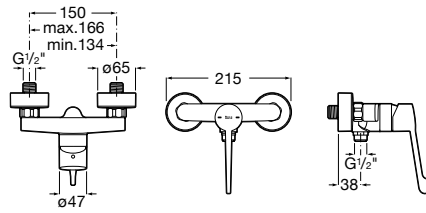

Wall-mounted shower mixer*

Single-lever shower mixer.
Chrome.
Ref. A5A215GC00
434 RON