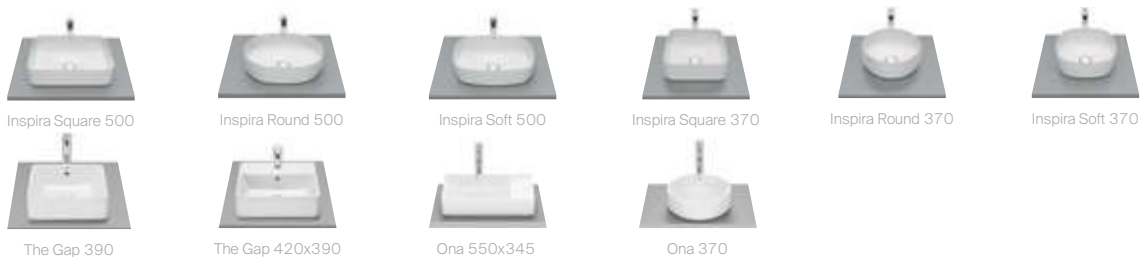

Compatible overcountertop basins

Unik Compact *

Includes base unit with 2 drawers and a basin Fineceramic®. The basin is always supplied in white finish.

600 mm

- Ref. A851684509 (Matt White) - 2 833 RON
- Ref. A851684510 (Grey Sand) - 2 833 RON
- Ref. A851684511 (Dark Elm) - 2 833 RON
- Ref. A851684512 (Light Oak) - 2 833 RON
- Ref. A851684513 (Matt Green) - 2 833 RON