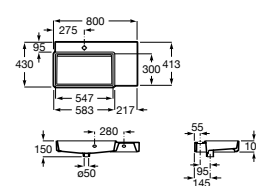

800 x 430 mm
Basin with left bowl with fixing kit.
Ref. A327697..0

White	Matt White	Supraglaze®
1 586 RON	1 586 RON	1 586 RON

Dimensions in mm. Prices in RON without VAT. The present pricelist cancels the previous one. *Product on request

Replace (.) in the product reference with the code of the chosen finish.