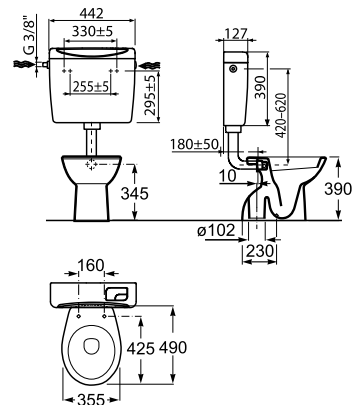

Wall-hung bidet

520 mm length

Wall-hung bidet
Ref. A355198..0
White
338 RON

Pack - Horizontal outlet

Single floorstanding WC, horizontal outlet with high plastic cistern with seat and cover, termoplast in a box

Ref. A34P197000
White
632 RON

Pack - Vertical outlet

Single floorstanding WC, vertical outlet with plastic cistern, with seat and cover, termoplast in a box

Ref. A34S198000
White
632 RON