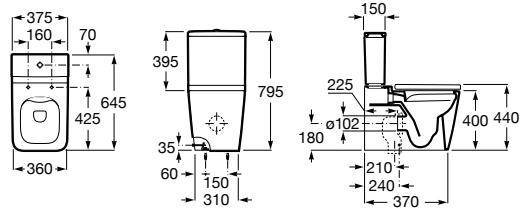

SUPRALIT® seat and cover with soft-closing
system, metal hinges, Easy Remove
Ref. A801532..B

White	Colour
422 RON	422 RON