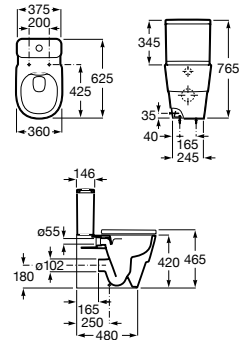

625 mm length

Back to wall WC. Rimless with dual outlet.
Height 420 mm (without seat and cover)
Ref. A342697.0

Dual flush 4,5/3L WC adjustable to 4/2L.
Rimless with dual outlet
Ref. A341691.0

Seat and cover with soft-closing system, Easy Remove
Ref. A801F02..2

White	Matt White	Supraglaze®
1 522 RON	2 075 RON	2 075 RON

White	Matt White	Supraglaze®
694 RON	1 341 RON	1 341 RON

White	Matt White
294 RON	461 RON