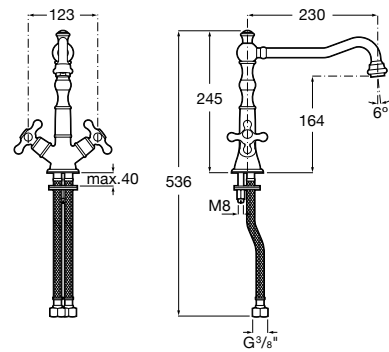

Twin-lever kitchen sink mixer*

Twin-lever kitchen sink mixer, swivel spout, aerator and flexible supply hoses.

Chromed.

Ref. A5A844BC00

849 RON