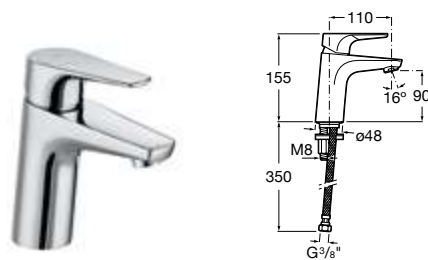

Basin mixer

Single-lever basin mixer with aerator, smooth body and flexible supply hoses. Cold Start. Chrome.

Ref. A5A3290C00
383 RON