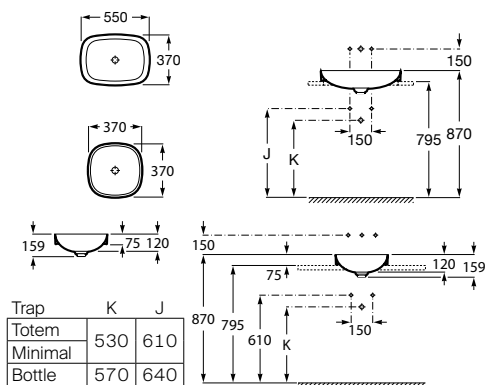

Inspira Soft

00 62 63 64 65 66

550 x 370 mm

Basin FINECERAMIC®
Including universal waste with
ceramic plug ø 72 mm.
Ref. A327504..0

White	Colour*
1 617 RON	1 942 RON

370 x 370 mm

Basin FINECERAMIC®
Including universal waste with
ceramic plug ø 72 mm.
Ref. A32750R..0

White	Colour*
1 328 RON	1 595 RON

Inspira Round

00 62 63 64 65 66

550 x 370 mm

Basin FINECERAMIC®
Including universal waste with
ceramic plug ø 72 mm.
Ref. A327527.0

White	Colour*
1 708 RON	2 051 RON

ø 370 mm

Basin FINECERAMIC®
Including universal waste with
ceramic plug ø 72 mm.
Ref. A32752R..0

White	Colour*
1 281 RON	1 537 RON

Horizon Skyline

600 x 380 mm

Basin FINECERAMIC®
Ref. A327275..B

White	Colour
622 RON	675 RON

00 62 08

Colours basins Horizon, Terra, Bol, Optica

Gloss White 00

Matt white 62

Matt Black 08

Dimensions
in mm.

Prices in RON without VAT.
The present pricelist cancels the previous one.

*Product on request

Replace (.) in the product reference with
the code of the chosen finish.