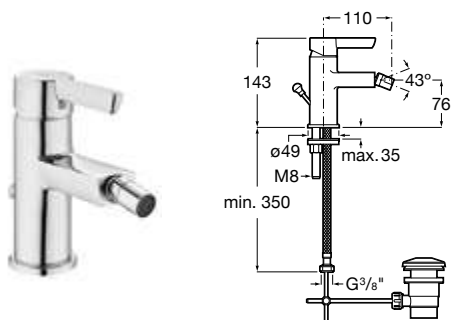

Bidet mixer

Single-lever bidet mixer with aerator, pop-up waste and flexible supply hoses.
Chrome.
Ref. A5A607AC0K
258 RON