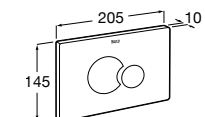

PS5

Plate PS5 Dual

Operating plate
White
Ref. A890222300 173 RON
Black Matt
Ref. A890222306 239 RON

Chrome
Ref. A890222301 239 RON
White Matt
Ref. A890222307 239 RON