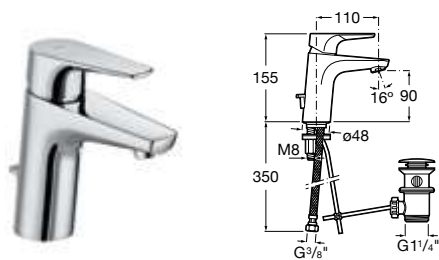

Atlas / Ceramic cartridge

Basin mixer

Single-lever basin mixer with aerator, pop-up waste and flexible supply hoses. Cold start. Chrome.

Ref. A5A3090C00
462 RON