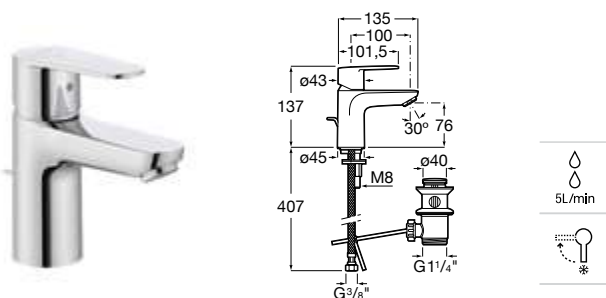

Victoria Plus / Ceramic cartridge **N**

Basin mixer

Single-lever basin mixer with aerator, pop-up waste and flexible supply hoses. Cold Start.

Chrome.
Ref. A5A304FC00
321 RON