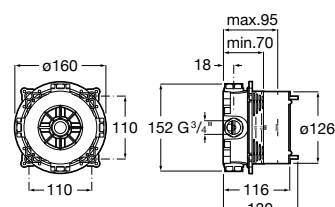

RocaBox

RocaBox Universal.
Ref. A525869403
495 RON

T-1000 Round built-in thermostatic bath-shower mixer

Dimensions
in mm.

Prices in RON without VAT.
The present pricelist cancels the previous one.

* Product on request

Replace (..) in the product reference
with the code of the chosen finish.