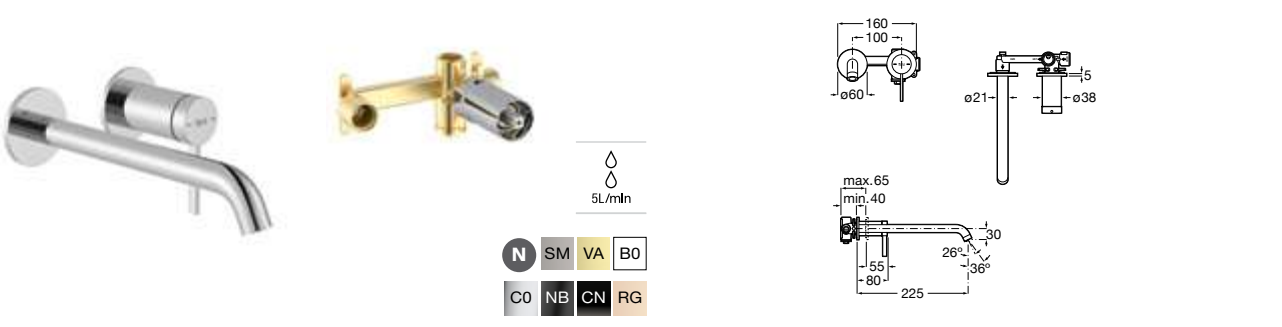

Built-in basin mixer N

Built-in basin mixer

Chrome	Ref. A5A459EC00	770 RON
Matt Black	Ref. A5A459ENB0	1 080 RON
Matt White	Ref. A5A459EB00	1 080 RON
Everlux	Ref. A5A459E..0	1 156 RON

Built-in body required A5E3501..0

Chrome	Ref. A5E3501C00	305 RON
Matt Black	Ref. A5E3501NB0	427 RON
Matt White	Ref. A5E3501B00	419 RON
Everlux	Ref. A5E3501..0	459 RON