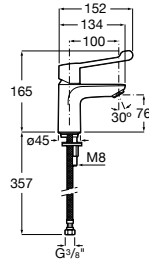

Victoria Pro-N / Ceramic cartridge **N****Basin mixer**

Single-lever basin mixer with smooth body and flexible supply hoses. Elbow handle for people with reduced mobility Chrome.

Ref. A5A325GC00
384 RON