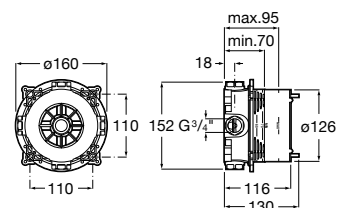

Wall-mounted bath-shower mixer

Wall-mounted shower mixer

Built-in bath-shower mixer

Floorstanding bath-shower column*

Built-in bath or shower mixer

Built-in bath or shower mixer.
Chrome.
To be completed with RocaBox A525869403.
Ref. A5A2B6DC00
995 RON

RocaBox