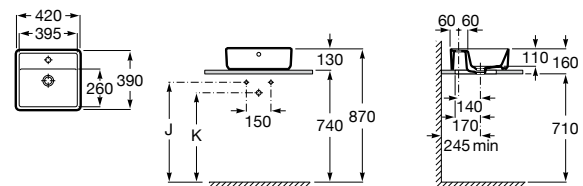

The Gap

420 x 390 mm

Over countertop basin

Ref. A3270MM..0

White

602 RON