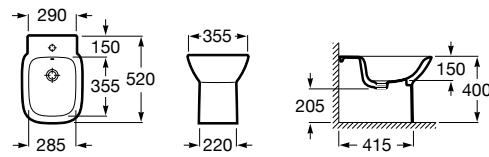

Bidet

540 mm length
Bidet
with fixing kit
Ref. A355994..0
White
383 RON

SUPRALIT® cover with soft-closing system, metal hinges
Ref. A8069D2..B*
White
378 RON

SUPRALIT® cover, metal hinges
Ref. A8069D0..B*
White
179 RON

Bidet

520 mm length
BTW bidet
with fixing kit
Ref. A355997..0
White
474 RON

BTW

Wall-hung bidet Square

540 mm length
Bidet
Ref. A355995..0
White
616 RON

SUPRALIT® cover with soft-closing system, metal hinges
Ref. A8069D2..B*
White
378 RON

SUPRALIT® cover, metal hinges
Ref. A8069D0..B*
White
179 RON

Wall-hung bidet Round

540 mm length
Bidet
Ref. A357999..0
White
726 RON

SUPRALIT® cover with soft-closing system, metal hinges
Ref. A806B20..B
White
330 RON

Dimensions in mm.

Prices in RON without VAT.
The present pricelist cancels the previous one.

*Product on request

Replace (..) in the product reference with the code of the chosen finish.