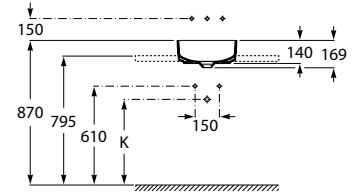

Trap	K
Totem	530
Minimal	
Bottle	570