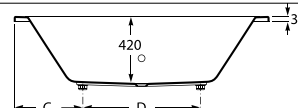

Baths / Acrylic

Vythos*

ACRYLIC

A	B	C	D	E	F	G	H
1800	900	470	860	900	425	255	340
1700	800	460	780	850	375	240	270

Acrylic bath

Dimensions	Massage	Capacity	White
1800 x 900	Ref. A248607001 Total	290 L	PD 37 240 RON
	Ref. A248584001 Tonic	290 L	PL 21 049 RON
	Ref. A248556000 Without massage	290 L	5 127 RON
	Ref. A259114000 Front panel		2 294 RON
	Ref. A259118000 Side panel		1 349 RON
1700 x 800	Ref. A248606001 Total	210 L	PD 35 082 RON
	Ref. A248583001 Tonic	210 L	PL 17 541 RON
	Ref. A248555000 Without massage	210 L	3 778 RON
	Ref. A259113000 Front panel		1 673 RON
	Ref. A259117000 Side panel		1 025 RON
	Ref. A248594000 Headrest optional		486 RON
	Ref. A248595000 Handle optional (1 piece)		486 RON
	Feet included		

For version without massage optional siphon ø52:

Chrome finish	Ref. A248213001*	515 RON	00
Rest of finishes	Ref. A2482130.*	432 RON	0A CN RG NB