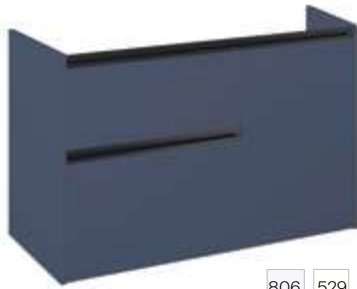

2 drawers
Left

1000 mm

- Ref. A857904806 (Glossy White) - 2 761 RON
- Ref. A857904529 (Matt White) - 2 761 RON
- Ref. A857904532 (Matt Black) - 2 761 RON
- Ref. A857904534 (Forest Green) - 2 761 RON
- Ref. A857904538 (Navy Blue) - 2 761 RON
- Ref. A857904464 (Light Oak) - 2 761 RON