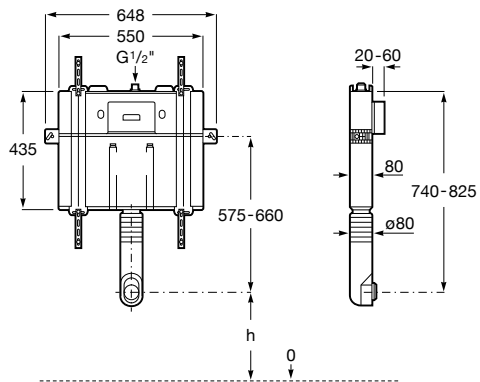

For floorstanding WC

Duplo S Basic Tank ⁽¹⁾ N

Built-in compact dual-flush cistern for single floorstanding toilets, minimum depth of 80 mm. Elbow Ø90/Ø110. Upper hydraulic connection. Flushing mechanism with Dual Cable Technology.
Ref. A8900A0200
658 RON