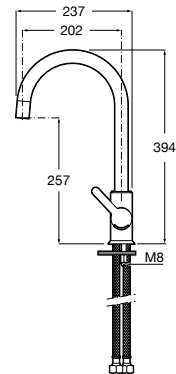

Single-lever kitchen sink mixer

Single-lever kitchen sink mixer with swivel spout, aerator and flexible supply hoses. Cold start. Black.

Ref. A5A7409C00
576 RON