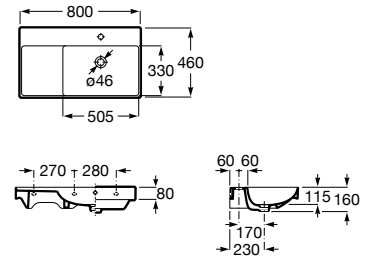

White	Matt White* / Matt Black*	Supraglaze®*
922 RON	1108 RON	1218 RON