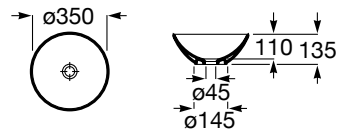

Bol

00 62 08

$\varnothing$ 350 mm

Over countertop basin FINECERAMIC®
Ref. A32787L..0

White	Colour
675 RON	810 RON

Dimensions in mm. Prices in RON without VAT.
The present pricelist cancels the previous one.

Replace (.) in the product reference with the code of the chosen finish.