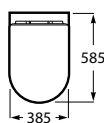

585 mm length

In-Wash® - Roca Rimless® Vortex back to wall smart toilet with integrated tank. Seat and cover with washing and drying function included. Supraglaze® coating. Needs power supply.

Ref. A803095001

14 699 RON