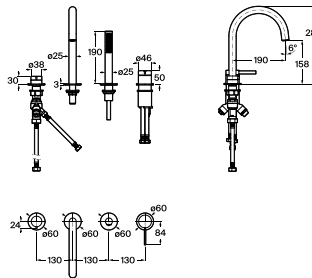

Deck-mounted bath-shower mixer* **N**

Deck-mounted bath-shower mixer with 190 mm spout, diverter, hand-shower and flexible shower hose

Chrome	Ref. A5A989EC00	2 626 RON
Matt Black	Ref. A5A989ENB0	3 678 RON
Matt White	Ref. A5A989EB00	3 678 RON
Everlux	Ref. A5A989E..0	3 942 RON