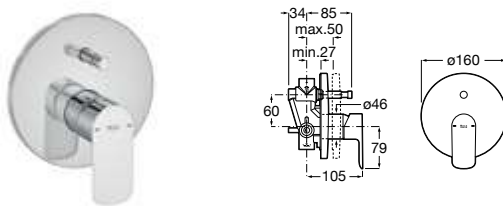

Built-in bath-shower mixer

Single-lever built-in bath-shower mixer
with automatic diverter.
Chrome
Ref. A5A066EC00
408 RON