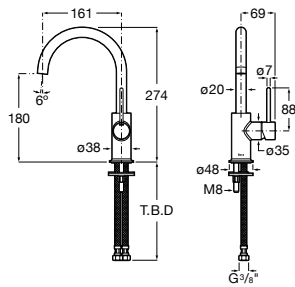

Basin mixer

Single-lever basin mixer smooth body with lateral handle, aerator and flexible supply hoses. Cold start. Pin handle. Chrome

Ref. A5A4A3FC00
895 RON
Titanium Black
Ref. A5A4A3FCN0
1243 RON

Click-clack waste Ø65 mm.
Chrome
Ref. A505401000
99 RON

Click-clack waste Ø65 mm.
Finishes Nu
Ref. A5054015..
159 RON