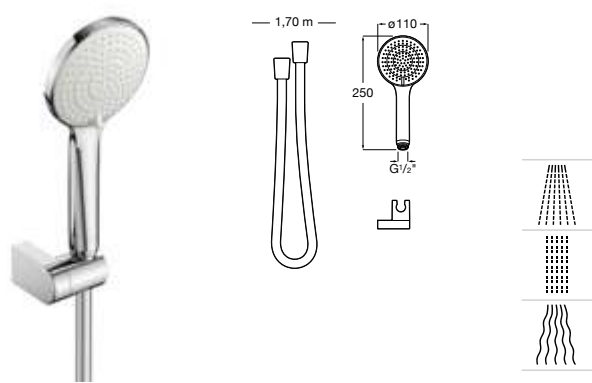

Shower set Sensum 110/3*

Hand shower $\varnothing$ 110 mm with 3 functions Rain, Tonic and Pulse, swivel bracket and PVC flexible hose 1,70 m. Flow 6 L

Chrome.

Ref. A5BG309C00 C0
211 RON

Matt Black.

Ref. A5BG309NB0 NB
251 RON

Matt White.

Ref. A5BG309B00 B0
251 RON