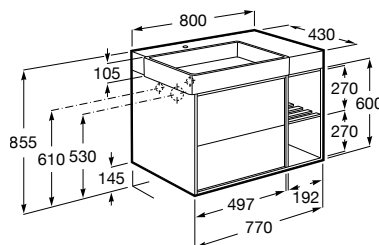

2 drawers

800 mm

Ref. A852028558 (Off-White) - 7 005 RON
Ref. A852028559 (Light Noble Grey) - 7 005 RON
Ref. A852028560 (Light Terracota) - 7 005 RON
Ref. A852028565 (Light Elm) - 7 005 RON

Base Unit	Washbasin
A857882XXX	A327697000

Dimensions in mm.

Prices in RON without VAT.
The present pricelist cancels the previous one.

*Product on request

Replace XXX in the product reference with the code of the chosen finish.

558 Off-white
559 Light Noble Grey

560 Light Terracota
565 Light Elm