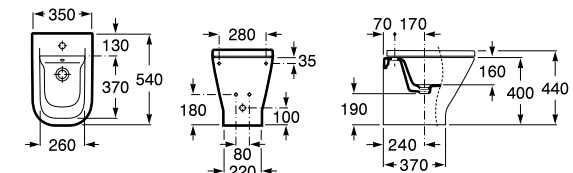

Wall-hung WC, Round, Rimless

540 mm length
Wall-hung Round WC, Rimless
Ref. A3460NL..0
White
1269 RON

SUPRALIT® seat and cover with soft-closing system, metal hinges, Easy Remove
Ref. A801D12..1
White
343 RON

SUPRALIT® seat and cover with metal hinges, Easy Remove
Ref. A801D10..1
White
229 RON

SLIM seat and cover with soft-closing system
Ref. A801D12..3
White
198 RON

Compact wall-hung WC Round, Rimless

480 mm length
Wall-hung WC, Rimless
Ref. A3460NB..0
White
1139 RON

SUPRALIT® seat and cover with soft-closing system, metal hinges, Easy Remove
Ref. A801D22..1
White
296 RON

SUPRALIT® seat and cover with metal hinges, Easy Remove
Ref. A801D20..1
White
223 RON

SLIM seat and cover with soft-closing system
Ref. A801D22..3
White
398 RON

Wall-hung WC, Round, Rimless

540 mm length
Wall-hung Round WC, Rimless
Ref. A3460N7..0
White
1018 RON

SUPRALIT® seat and cover with soft-closing system, metal hinges, Easy Remove
Ref. A801D12..1
White
343 RON

SUPRALIT® seat and cover with metal hinges, Easy Remove
Ref. A801D10..1
White
229 RON

SLIM seat and cover with soft-closing system
Ref. A801D12..3
White
198 RON

Bidet Square

BTW

540 mm length
BTW bidet
Ref. A357477..0
White
735 RON

SUPRALIT® cover with soft-closing system, metal hinges
Ref. A80673200B
White
316 RON

SUPRALIT® cover with metal hinges
Ref. A80673000B
White
270 RON