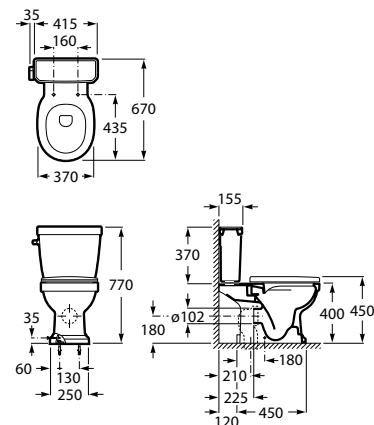

670 mm length

Close-coupled WC
Rimless with dual outlet,
with elbow and fixing kit
Ref. A3420A7000
White
3 054 RON

Cistern
with dual-flush mechanism
4,5/3 litres
Ref. A3410A1000
White
1166 RON

SUPRALIT® seat and
cover with soft-closing
system, metal hinges
Ref. A801B5200B
White
696 RON