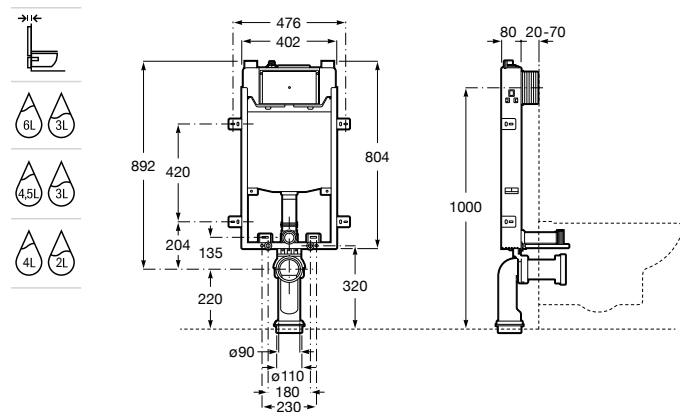

Duplo One operating plates / Compatibility with Duplo installation systems

Adaptation kits

Type A: for PL3/PL5 plates
Adaptation kits for plates PL3 and PL5.
Not compatible with electronic plates PL3-E, EP1 and EP2
Ref. A890064010
62 RON

Type B: other PL plates
Adaptation kits for rest of operating plates (except PL3 and PL5).
Not compatible with electronic plates PL3-E, EP1 and EP2, PL10.A
Electronic, PL10.A Pro Electronic, PL10.A Pneumatic
Ref. A890064000
62 RON

For wall-hung WC

Active WC One

Installation system for wall-hung WC
With compact cistern and dual flush
mechanism 6/3, 4,5/3 and 4/2 litres
and installation accessories.
Minimum depth with horizontal
outlet: 80 mm
Minimum depth with vertical outlet:
107/125 mm (DN90/DN100)
Conversion bend $\varnothing 90$ or 110 mm
Ref. A890060020 (Preset to 6/3L)
Ref. A89006002E (Preset to 4'5/3L)

658 RON

Active WC Set One

Installation system for wall-hung WC
With compact cistern and dual flush
mechanism 6/3, 4,5/3 and 4/2 litres
and installation accessories.
Minimum depth with horizontal
outlet: 80 mm
Minimum depth with vertical outlet:
90/110 mm (DN90/DN100)
Conversion bend $\varnothing 90$ or 110 mm
Ref. A890060120 (Preset to 6/3L)
Ref. A89006012E (Preset to 4'5/3L)

480 RON