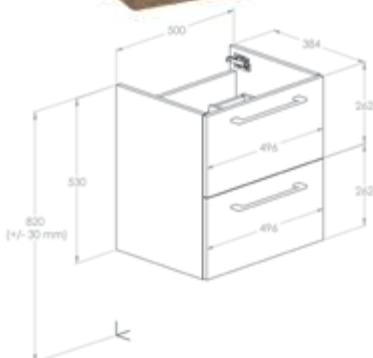

Unik

Includes base unit and basin in white finish with 1 taphole

See columns on page 246

2 drawers

800 mm

Ref. A852474806 (Glossy White) - 1 438 RON

Ref. A852474808 (Rural Oak) - 1 438 RON

Ref. A852474532 (Matt Black) - 1 438 RON

Base Unit	Washbasin
A857953XXX	A3272A2000

2 drawers

600 mm

Ref. A852473806 (Glossy White) - 1 325 RON

Ref. A852473808 (Rural Oak) - 1 325 RON

Ref. A852473532 (Matt Black) - 1 325 RON

Base Unit	Washbasin
A857952XXX	A3272A1000

2 drawers

500 mm

Ref. A852472806 (Glossy White) - 1 232 RON

Ref. A852472808 (Rural Oak) - 1 232 RON

Ref. A852472532 (Matt Black) - 1 232 RON

Base Unit	Washbasin
A857951XXX	A3272A0000

Dimensions in mm. Prices in RON without VAT. The present pricelist cancels the previous one.

Replace XXX in the product reference with the code of the chosen finish.

806 Glossy White 532 Matt Black
808 Rural Oak