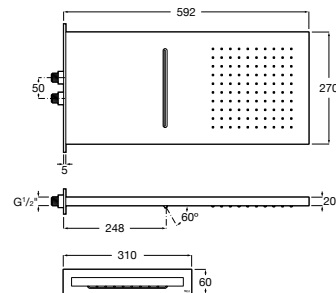

Shower head rectangular*

Shower head square 270 x 592 mm. Stainless steel. To be installed on the wall. 2 functions: Rain and Cascade

Chrome.
Ref. **A5B134AC00** C0
3 688 RON

Matt Black.
Ref. **A5B134ANB0** NB
4 425 RON

Everlux.
Ref. **A5B134A..0** CN VA SM
4 801 RON