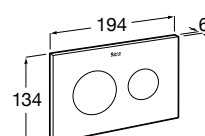

PS3

Plate PS3 Dual

Operating plate
Finished Nu
Ref. A8902233.. 483 RON