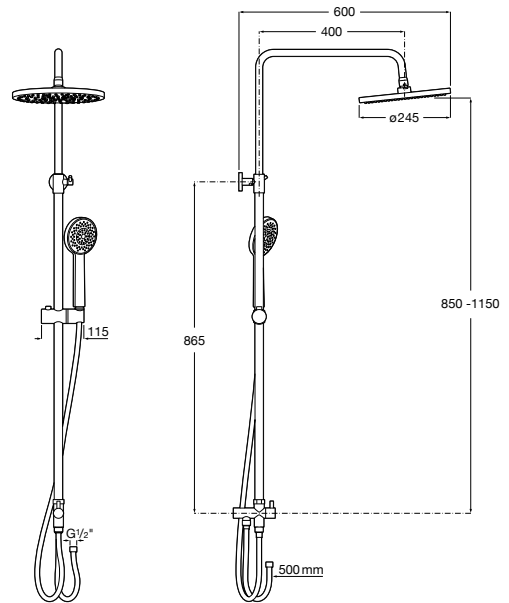

Victoria Connect Plus connectable shower column

Victoria Connect Plus

Connectable telescopic shower column with shower head $\varnothing 245$, hand shower $\varnothing 100$ with 1 function, flexible hose 1,7 m and swivel bracket.

Chrome

Ref. A5B9M61C00

955 RON

Finishes:

CO