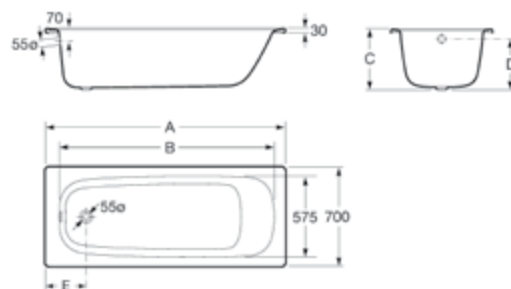

STEEL

±2,4
mm

Dimensions
in mm.

Prices in RON without VAT.
The present pricelist cancels the previous one.

*Product on request

Replace (.) in the product reference with
the code of the chosen finish.