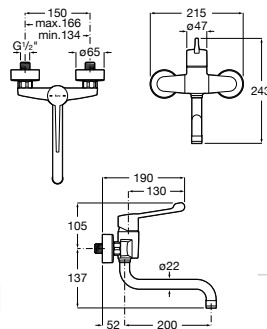

Basin mixer

Single-lever basin mixer with swivel spout. Handle for people with reduced mobility. Chromed.

Ref. A5A765GC00
523 RON