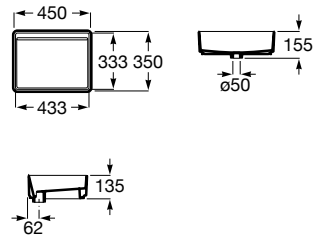

Tura* N

450 x 350 mm

Basin
with fixing kit.

Ref. A327691..0

White	Matt White	Supraglaze®
1 271 RON	1 526 RON	1 536 RON