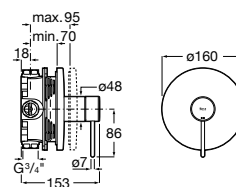

Built-in bath or shower mixer

Single-lever built-in bath or shower mixer.
Pin handle
Chrome
Ref. A5A2B3FC00
1031 RON
Titanium Black
Ref. A5A2B3FCN0
1227 RON

To be completed with
RocaBox A525869403

Dimensions in mm. Prices in RON without VAT. The present pricelist cancels the previous one.

Replace (..) in the product reference with the code of the chosen finish.