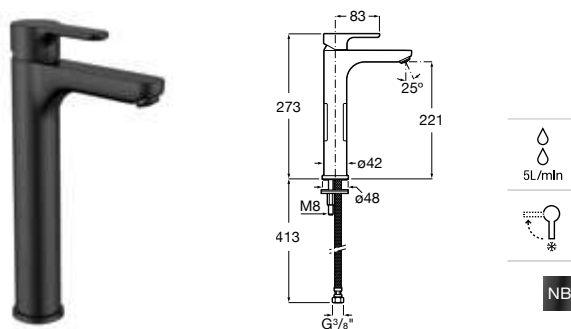

Mezzo basin mixer **N**

High spout single-lever basin mixer smooth body, XL handle. With aerator and flexible supply hoses. Cold Start. Matt Black
Ref. A5A3H09NB0
828 RON