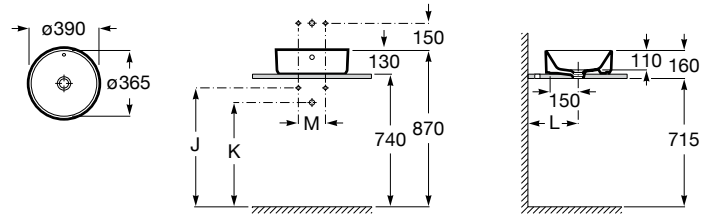

The Gap

$\varnothing 390$ mm

Over countertop basin

Ref. A3270MJ.0

White

444 RON