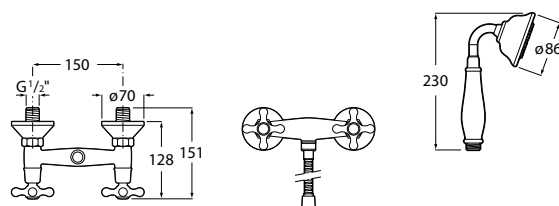

Wall-mounted shower mixer*

Twin-lever wall-mounted shower mixer with hand shower, 1,50 m flexible hose
Chromed.

Ref. A5A204BC00
1 110 RON