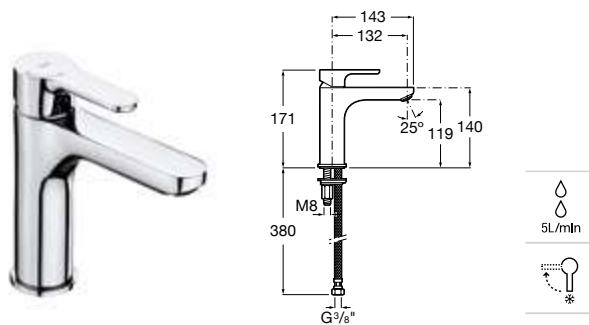

Chrome* **Ref. A5A3K09C00** **363 RON**
Matt Black **Ref. A5A3K09NB0** **554 RON**

NB

Mezzo basin mixer

Mezzo-spout single-lever basin mixer with XL handle. Smooth body. With aerator and flexible supply hoses. Cold Start. Chrome.
Ref. A5A3B09C00
512 RON