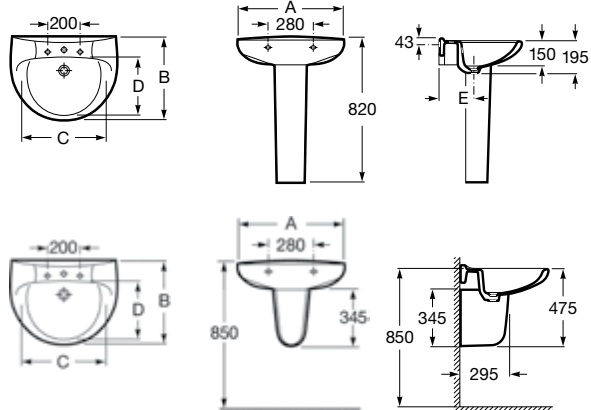

650 x 510 mm

Basin with fixing kit
Ref. A325391..0
White
287 RON

560 x 460 mm

Basin with fixing kit
Ref. A325393..0
White
205 RON

520 x 410 mm

Basin with fixing kit
Ref. A325394..0
White
164 RON

Pedestal
Ref. A331300..1
White
202 RON

Semipedestal
Ref. A336312..5
White
199 RON