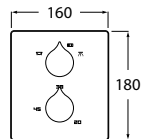

Built-in thermostatic bath-shower mixer

Built-in thermostatic bath-shower mixer.
Chrome.
To be completed with RocaBox ref. A525869403
Ref. A5A0C3AC00
2 266 RON