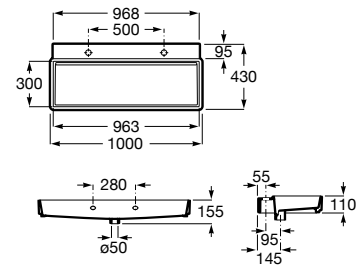

1000 x 430 mm

Basin with 2 tapholes
and fixing kit.
Ref. A327699..0

White	Matt White	Supraglaze®
2 075 RON	2 216 RON	2 216 RON