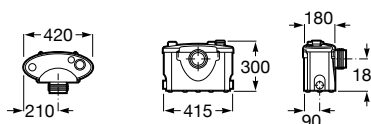

Baby toilets

Happening Baby*

BTW

415 mm length
310 mm height

Baby WC pan dual outlet for built-in or high-level cistern or fluxor, BTW, fixing kit, elbow for vertical waste

Ref. A347115000

White
1115 RON

Seat for Happening baby WC pan

Ref. A801116004

White

437 RON

Ref. A801116714

Yellow

437 RON

Baby*

FLAT BOWL

385 mm length.
350 mm height.

Baby WC pan for built-in or high-level cistern or fluxor

Horizontal outlet

Ref. A344PB7000

542 RON

Vertical outlet

Ref. A344PB8000

573 RON

D-Trit*

VC MACERATOR
Ref. A869000000
2367 RON

High-level cistern

Universal

High/semi high plastic cistern, 6/3L
Ref. A890200000
242 RON

Dimensions in mm.

Prices in RON without VAT.
The present pricelist cancels the previous one.

*Product on request