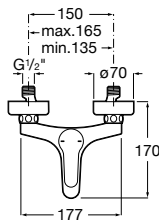

Wall-mounted bath-shower mixer

Single-lever shower mixer with handshower, 1.70 m flexible hose and swivel shower bracket.

Chrome.

Ref. A5A0A6AC0K

496 RON