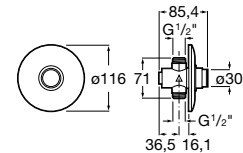

Shower faucet

Shower faucet. Built-in shut-off cock. G1/2".
Chromed.
Ref. A5A2677C00
454 RON