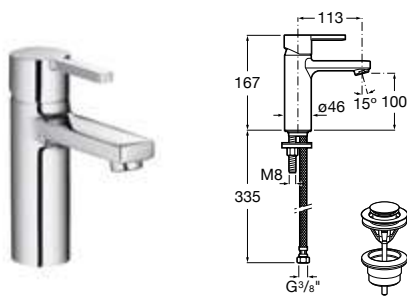

Ref. A5A3A96..0
940 RON

Basin mixer*

Single-lever mixer basin with smooth body and flexible supply hoses. Includes click-clack waste.

Cold start. Chrome.
Ref. A5A3296C00
474 RON

Basin mixer Mezzo*

Mezzo single-lever basin mixer with aerator, smooth body and flexible supply hoses. Includes click-clack waste.