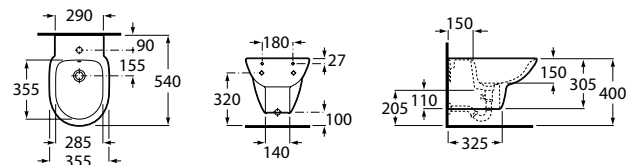

Dimensions in mm.

Prices in RON without VAT.
The present pricelist cancels the previous one.

*Product on request

Replace (..) in the product reference with the code of the chosen finish.