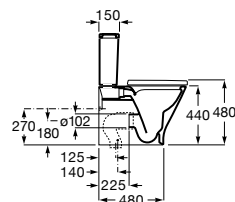

Ring with stainless steel hinges
Ref. A80123D004
 239 RON

The Gap

Comfort height close-coupled WC Square

BTW

650 mm length

Close-coupled WC, back to wall, Rimless with dual outlet, height 440 mm

Ref. A3421AC000