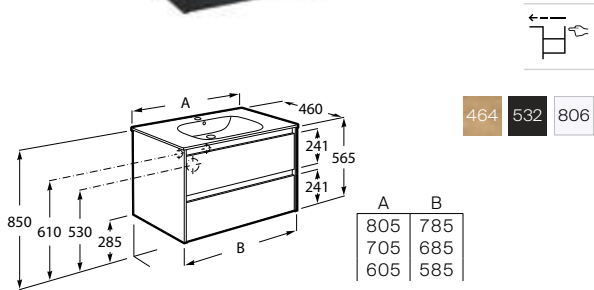

Unik

Includes base unit with 2 drawers and a basin.
The basin is always supplied in white finish.