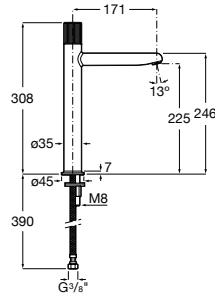

Basin mixer

Single-lever high spout basin mixer smooth body with aerator and flexible supply hoses. Cold start. Stripes handle. Chrome

Ref. A5A3C3FC00
1402 RON
Finishes Nu
Ref. A5A3C3F.0
1537 RON

Click-clack waste Ø65 mm.
Chrome
Ref. A505401000
99 RON

Click-clack waste Ø65 mm.
Finishes Nu
Ref. A5054015..
159 RON