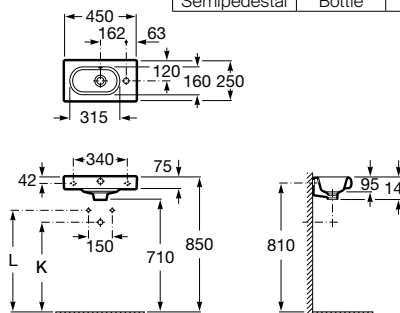

Meridian

Application	K (siphon)	L
Wall-hung	530	610
Semipedestal	570	640
Bottle		640

450 x 250 mm

Wash-stand
with fixing kit
Ref. A327248..0
White
687 RON