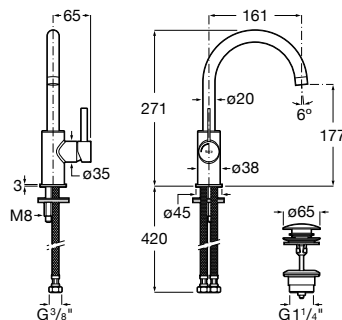

Basin mixer lateral*

Basin mixer lateral handle, smooth body with click-clack waste, aerator and flexible supply hoses.

Chrome	Ref. A5A4A9EC00	863 RON
Matt Black	Ref. A5A4A9ENB0	1 208 RON
Matt White	Ref. A5A4A9EB00	1 185 RON
Everlux	Ref. A5A4A9E..0	1 295 RON