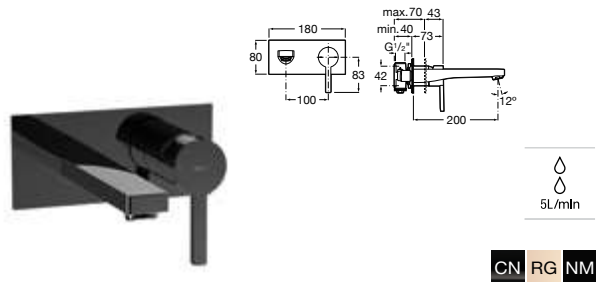

Built-in basin mixer. Everlux.
Ref. A5A3596..0
929 RON

To be completed with universal built-in body. Everlux.
Ref. A5252206..
435 RON