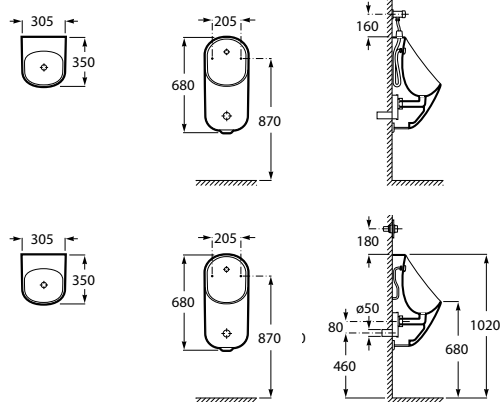

Proton

Compatible with Fluent fluxors, they are ordered separately:
Ref. A5A9C24C00
or
Ref. A5A9A24C00

Compatible with Fluent fluxors, they are ordered separately:
Ref. A5A9B24C00
or
Ref. A5A9D24C00