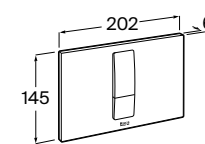

PS4 ⁽¹⁾

Plate PS4 Dual

Operating plate
Everlux
Ref. A8902213.. 777 RON

Stainless Steel
Ref. A890221304 777 RON