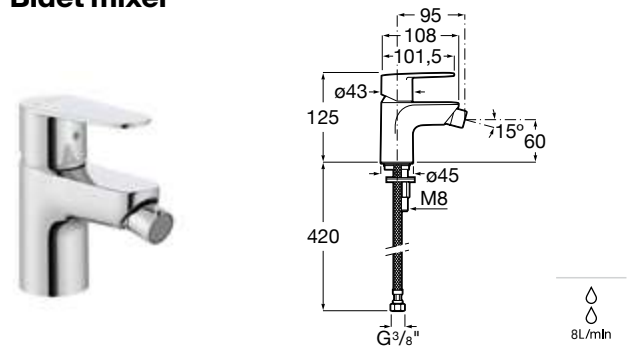

Bidet mixer

Single-lever bidet mixer with swivel aerator, pop-up waste and flexible supply hoses. Chrome.

Ref. A5A604FC00
336 RON

Bidet mixer

Single-lever bidet mixer smooth body with swivel aerator and flexible supply hoses. Chrome.