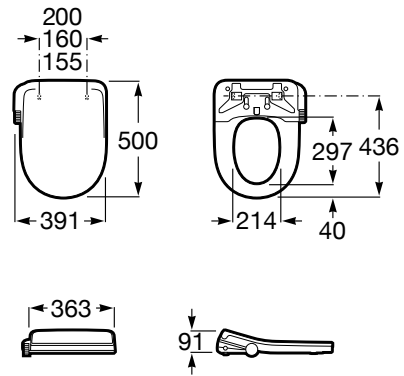

Multiclean® M4 Round

Seat with washing and drying function. Round shape. Needs power supply.
Ref. A804054001
4 777 RON