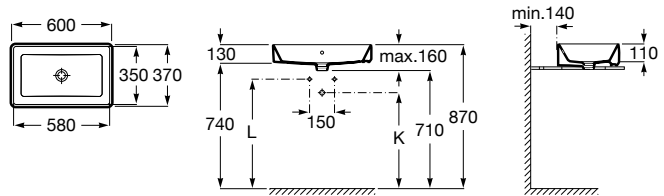

The Gap

600 x 370 mm
Over countertop basin
Ref. A3270Y2..0
White
509 RON