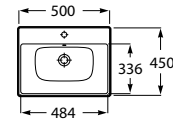

500 x 450 mm
Drop-in basin FINECERAMIC®
with 1 taphole
Ref. A32768L..0

White	Supraglaze®
546 RON	711 RON