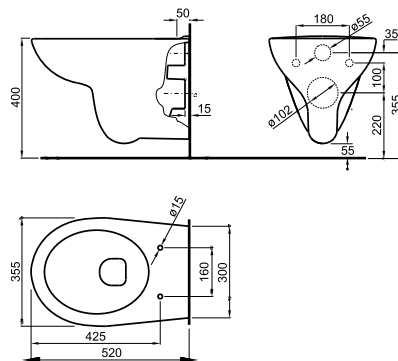

Close-coupled WC

Close-coupled WC in a box, vertical outlet with dual flush 6/3L cistern with side inlet and seat and cover, Termoplast

Ref. A34S196..0
White
604 RON

Close-coupled WC in a box, vertical outlet with dual flush 6/3L cistern with side inlet and soft-closing seat and cover, Termoplast

Ref. A34S196..2
White
687 RON

Wall-hung WC

520 length
Wall-hung WC
Ref. A346196..0
White
292 RON

Soft-closing seat and cover
Ref. A801292..P
White
116 RON

Seat and cover
Ref. A801290..P
White
82 RON

Floorstanding bidet

520 mm length
Floorstanding bidet with fixing kit
Ref. A355195000
White
328 RON