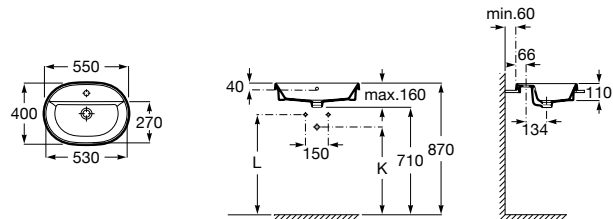

Drop-in basin

550 x 400 mm
Drop-in basin
Ref. A3270Y6..0
White
648 RON

	K (Trap)	L
Totem/Minimal	530	610
Bottle	610	640