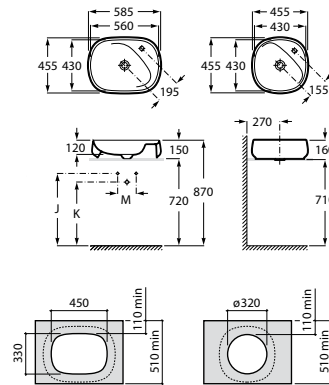

K	L	M
Totem	530	610	150
Minimal	610	640	
Bottle