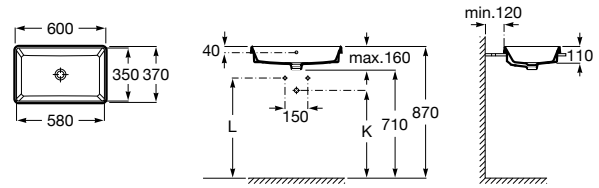

The Gap

	K (Trap)	L
Totem/Minimal	530	610
Bottle	610	640

600 x 390 mm

Drop-in basin
Ref. A3270YA..0
 White
716 RON

The Gap

600 x 370 mm
Drop-in basin
Ref. A3270Y8..0
White
716 RON

	K (Trap)	L
Totem/Minimal	530	610
Bottle	610	640