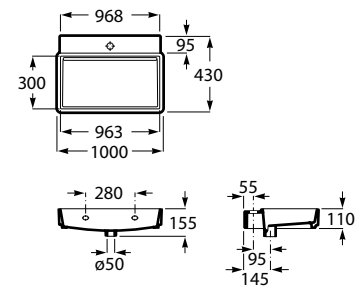

1000 x 430 mm

Basin
with fixing kit.
Ref. A327698..0

White	Matt White	Supraglaze®
2 075 RON	2 221 RON	2 221 RON