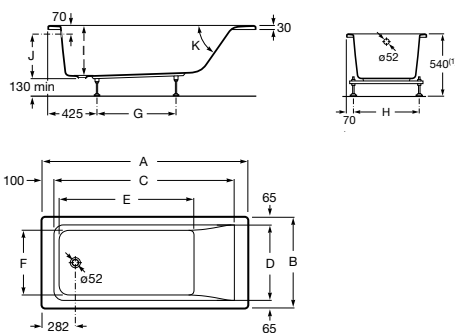

A	B	C	D	E	F	G	H	I	J	K	Litr.¹
1700	750	1418	620	1110	540	675	610	420	368	55°	215
1600	750	1318	620	1010	540	575	610	420	368	55°	197
1700	700	1418	570	1110	490	675	560	420	368	55°	196
1600	700	1318	570	1010	490	575	560	420	368	55°	181
1500	700	1218	570	910	490	525	560	400	348	62°	161
1400	700	1118	570	910	490	425	560	400	348	62°	147

¹ Liters to the overflow

*Mounting height with panel

Acrylic bath

Dimensions		Massage	Capacity	White
1700 x 750	Ref. A248155001	Tonic	215 L	PL 11 481 RON
	Ref. A248149000	Without massage	215 L	2 495 RON
1700 x 700	Ref. A248156001*	Tonic	196 L	PL 9 270 RON
	Ref. A248150000	Without massage	196 L	2 106 RON
1600 x 750	Ref. A248171001*	Tonic	197 L	PL 10 445 RON
	Ref. A248178000*	Without massage	197 L	2 198 RON
1600 x 700	Ref. A248157001*	Tonic	181L	PL 9 042 RON
	Ref. A248151000*	Without massage	181 L	1 723 RON
1500 x 700	Ref. A248172001*	Tonic	161 L	PL 8 926 RON
	Ref. A248179000*	Without massage	161 L	1 844 RON
1400 x 700	Ref. A248173001*	Tonic	147 L	PL 10 017 RON
	Ref. A248180000*	Without massage	147 L	1 791 RON

Feet included

Optional siphon ø52:

Chrome finish	Ref. A506404600	232 RON	00
Rest of finishes	Ref. A5064046.*	338RON	0A CN RG NB

Compatible panels on page 582