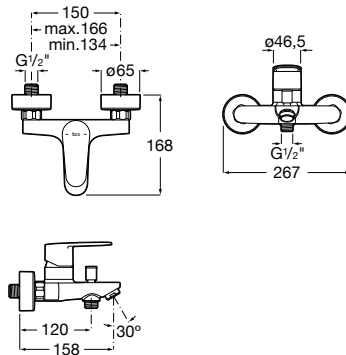

Wall-mounted bath-shower mixer*

Single-lever bath-shower mixer.
Chrome
Ref. A5A024FC00
455 RON