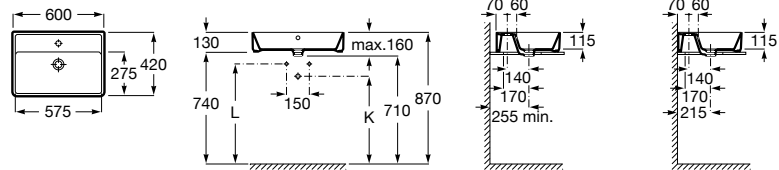

Over countertop basin

600 x 420 mm

Over countertop basin

Ref. A3270MN..0

White

484 RON