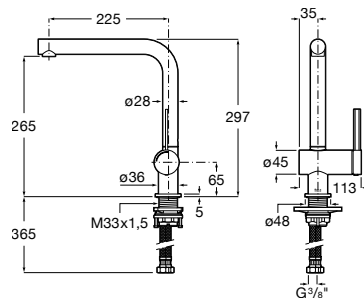

Dimensions in mm. Prices in RON without VAT. The present pricelist cancels the previous one.

*Product on request

Replace (.) in the product reference with the code of the chosen finish.