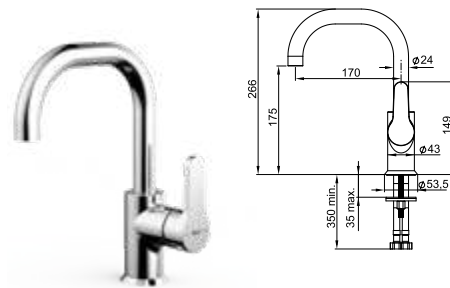

Basin mixer* N

Single-lever basin mixer with lateral handle, aerator and flexible supply hoses.
Chrome.
Ref. A5A426AC0K
356 RON