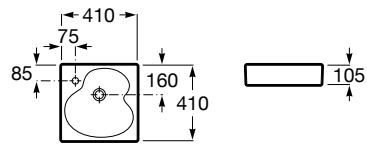

Ohtake

410 x 410 mm

Over countertop basin

FINECERAMIC®

Ref. A327A14..0

White	Colour
931 RON	1 117 RON