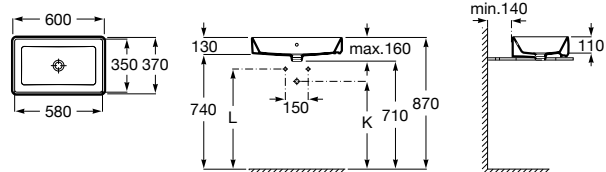

Over countertop basin

600 x 370 mm

Over countertop basin

Ref. A3270Y2..0

White

509 RON