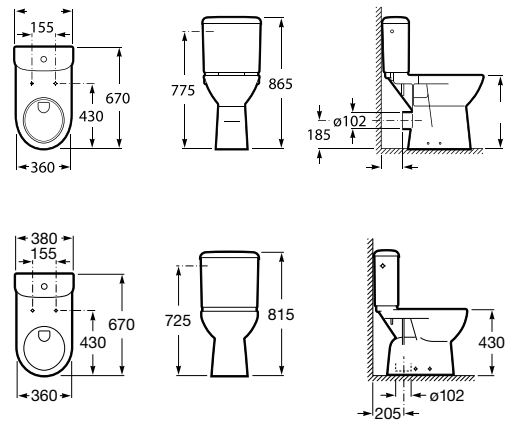

670 mm length

Close-coupled WC with fixing kit. Horizontal outlet. Height 480 mm
Ref. A342236000
927 RON

Close-coupled WC with fixing kit. Vertical outlet. Height 430 mm
Ref. A342237000
927 RON

Dual flush 6/3L WC cistern with mechanism, side inlet
Ref. A341230000
967 RON

Seat with open ring and cover with stainless steel hinges
Ref. A801230004
321 RON

Seat and cover with reinforced fixations. White
Ref. A801230001* N
394 RON

Ring with stainless steel hinges
Ref. A80123D004
239 RON