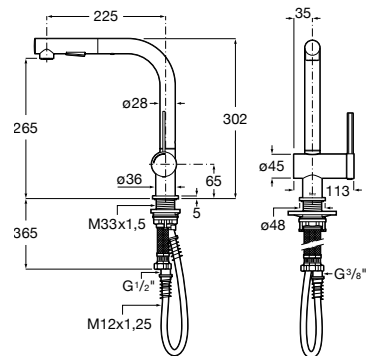

Single-lever kitchen sink mixer*

Single-lever kitchen sink mixer with swivel spout "L", with aerator and flexible supply hoses.

Chrome
Ref. A5A831FC00
756 RON

Rest of finishes
Ref. A5A831F.0
1 058 RON