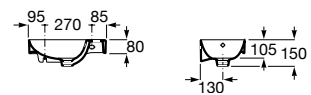

450 x 260 mm

Compact wall-hung basin FINECERAMIC®

Ref. A327681..0

White	Matt White* / Matt Black*	Supraglaze®**
680 RON	815 RON	886 RON