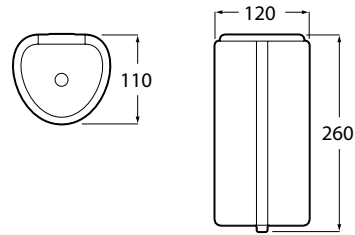

Public

Soap or hydroalcoholic gel dispenser with sensor.

Wall-mounted soap or hydroalcoholic gel dispenser with sensor. Powered by four 1.5V LR6 (AA) batteries. ABS. White. 850 ml
Ref. A818012009
243 RON

General technical data

• Installation:	Wall-hung
• Material:	ABS
• Color:	White
• Capacity:	850 ml
• Setting range of activation distance:	5-9 cm
• Automatic shutoff:	3 seconds
• Low battery indicator:	Yes
• Amount of product in each use:	0,5-2,5 ml (adjustable)
• Battery life:	35,000 uses