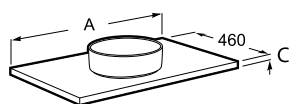

Countertop*

A	C
791	15
791	28

791x460x15 mm (Marble)

Ref. A857781529 (Matt White) - 1 508 RON

Ref. A857781532 (Matt Black) - 1 508 RON

Ref. A857781534 (Forest Green) - 1 508 RON

Ref. A857781538 (Navy Blue) - 1 508 RON

791x460x28 mm (MDF)

Ref. A857781464 (Light Oak) - 562 RON