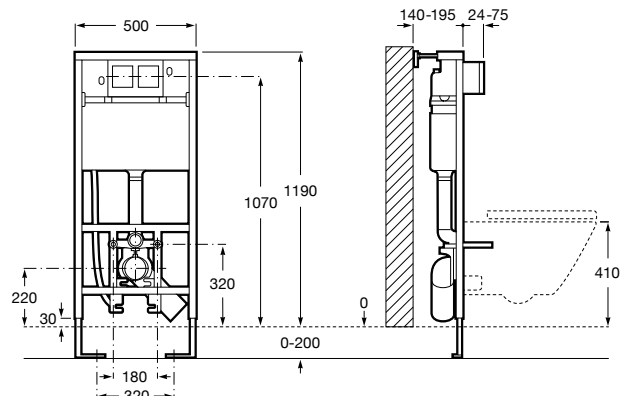

Duplo WC Smart ⁽²⁾

Installation system for wall-hung WC. With cistern, dual flush mechanism 6/3, 4,5/3 or 4/2 litres and installation accessories. Smart toilet connection and a corrugated pipe. Minimum depth 140mm, height 1190 and draining elbow \varnothing 90/110
Ref. A890090800
1 190 RON