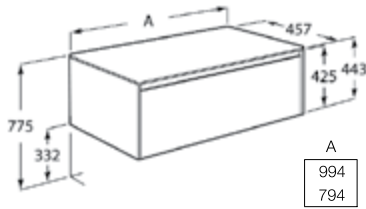

- A
  994
  794

1000 mm

- Ref. A851726509 (Matt White) - 3 643 RON
- Ref. A851726510 (Grey Sand) - 3 643 RON
- Ref. A851726511 (Dark Elm) - 3 643 RON
- Ref. A851726512 (Light Oak) - 3 643 RON
- Ref. A851726513 (Matt Green) - 3 643 RON

Base Unit	Countertop
A857610XXX⁽¹⁾	A857634XXX

800 mm

- Ref. A851724509 (Matt White) - 2 804 RON
- Ref. A851724510 (Grey Sand) - 2 804 RON
- Ref. A851724511 (Dark Elm) - 2 804 RON
- Ref. A851724512 (Light Oak) - 2 804 RON
- Ref. A851724513 (Matt Green) - 2 804 RON

Base Unit	Countertop
A857607XXX⁽¹⁾	A857618XXX

Unik*

Base unit for over countertop basins⁽²⁾ with 2 drawers