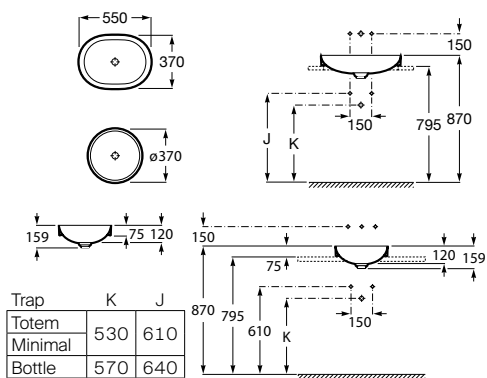

Inspira Soft

00 62 63 64 65 66

550 x 370 mm

Basin FINECERAMIC®
Including universal waste with
ceramic plug ø 72 mm.
Ref. A327504..0

White	Colour*
1 617 RON	1 942 RON

370 x 370 mm

Basin FINECERAMIC®
Including universal waste with
ceramic plug ø 72 mm.
Ref. A32750R..0

White	Colour*
1 328 RON	1 595 RON

Inspira Round

00 62 63 64 65 66

550 x 370 mm

Basin FINECERAMIC®
Including universal waste with
ceramic plug ø 72 mm.
Ref. A327527.0

White	Colour*
1 708 RON	2 051 RON

ø 370 mm

Basin FINECERAMIC®
Including universal waste with
ceramic plug ø 72 mm.
Ref. A32752R..0

White	Colour*
1 281 RON	1 537 RON

Horizon Skyline

600 x 380 mm

Basin FINECERAMIC®
Ref. A327275..B

White	Colour
622 RON	675 RON

00 62 08

Colours basins Horizon, Terra, Bol, Optica

Gloss White 00

Matt white 62

Matt Black 08

Dimensions
in mm.

Prices in RON without VAT.
The present pricelist cancels the previous one.

*Product on request

Replace (.) in the product reference with
the code of the chosen finish.