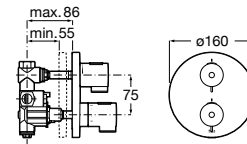

Built-in thermostatic bath or shower mixer

Built-in thermostatic bath or shower mixer.
Chrome.

Ref. A5A2M18C00
1496 RON

Dimensions in mm. Prices in RON without VAT. The present pricelist cancels the previous one.