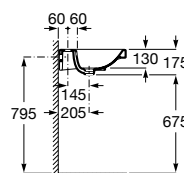

Wall-hung basin

1000 x 460 mm

Wall-hung basin with fixing kit

Ref. A3270MA..0

White

872 RON