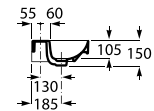

500 x 360 mm
Basin FINECERAMIC®
Ref. A32768E..0

White	Matt White* / Matt Black*	Supraglaze®*
523 RON	628 RON	803 RON

Dimensions in mm.

Prices in RON without VAT.
The present pricelist cancels the previous one.

*Product on request

Replace (.) in the product reference with the code of the chosen finish.