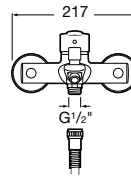

Matt Black
Ref. A5A6C09NB0
627 RON

Bidet mixer

Single-lever bidet mixer with XL handle, swivel aerator, pop-up waste and flexible supply hoses.

Chrome.
Ref. A5A6A09C00
457 RON

Wall-mounted bath-shower mixer