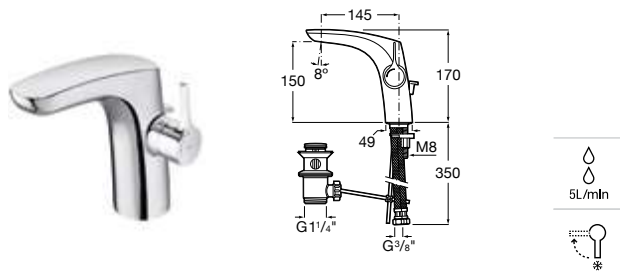

Insignia* / Ceramic cartridge

Basin mixer

Single lever basin mixer with pop-up waste and flexible supply hoses. Chrome.

Ref. A5A333AC00
2 565 RON