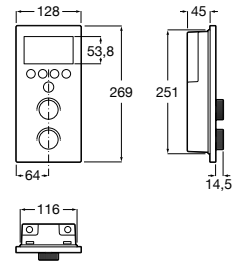

Smart Shower

Installation system included
Ref. A5A104AC00
12 361 RON