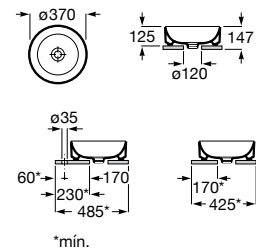

Over countertop basin

00 S0 08

370 mm
Basin FINECERAMIC®
Ref. A32768J.0

White	Matt Black*	Supraglaze®*
848 RON	1 080 RON	1 101 RON

Dimensions in mm.

Prices in RON without VAT.
The present pricelist cancels the previous one.

*Product on request

Replace (.) in the product reference with the code of the chosen finish.