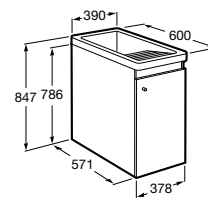

| Meridian close-coupled WC and Access Pro accessories.

Other products / Laundry sink

Henares

600 x 390 x 360 mm

Laundry sink
Ref. A368951001
1 061 RON

Unik Henares*

390 x 600 x 847 mm

Laundry sink and unit
Ref. A851028806
1 483 RON