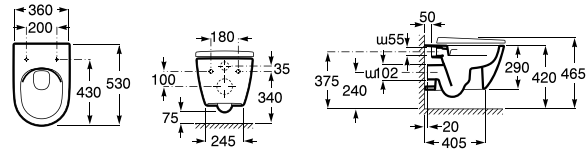

Wall-hung WC Square, Rimless N

540 mm length

Wall-hung Square WC,
Rimless
Ref. A34647F..0
White
918 RON

SLIM seat and cover with soft-closing system
Ref. A801472..3
White
275 RON

SUPRALIT® seat and cover with soft-closing system, metal hinges, Easy Remove
Ref. A801472..B
White
490 RON

SUPRALIT® seat and cover with metal hinges, Easy Remove
Ref. A801470..B
White
240 RON