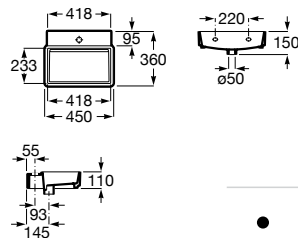

Tura* N

450 x 360 mm
Basin with fixing kit.
Ref. A327690..0

00 62 S0

White	Matt White	Supraglaze®
1 017 RON	1 066 RON	1 066 RON