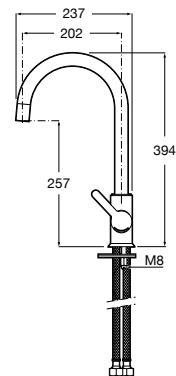

Single-lever kitchen sink mixer

Single-lever kitchen sink mixer with swivel spout, aerator and flexible supply hoses. Cold start. White.

Ref. A5A7409B00
576 RON