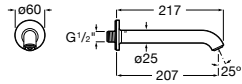

Bath-spout

Bath-spout
Chrome
Ref. A5A083FC00
678 RON
Titanium Black
Ref. A5A083FCN0
834 RON