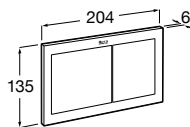

Plate PS1 Dual

Operating plate

White

Ref. A890225300 127 RON

Black Matt

Ref. A890225306 178 RON

Chrome

Ref. A890225301 178 RON

White Matt

Ref. A890225307 178 RON