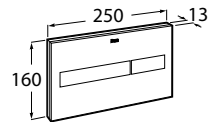

Plate PL7 Dual
Operating plate
Matt black
Ref. A890088206
159 RON

Plate PL7 Dual
Operating plate
Black Glass
Ref. A890088308
293 RON