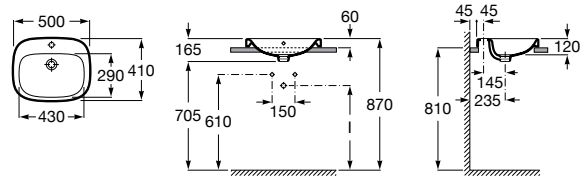

Debba

500 x 410 mm
Drop-in basin
Ref. A32799M..0
White
427 RON

K (siphon)

530	Totem / Minimal
610	Bottle