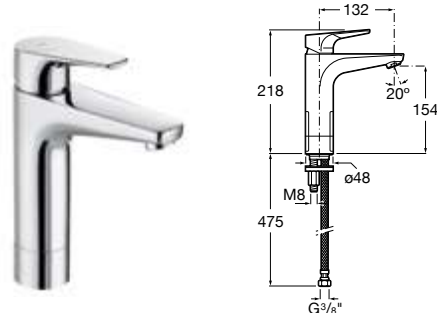

Ref. A5A3290C00
383 RON

Basin mixer Mezzo

Single-lever basin mixer mezzo with aerator, smooth body and flexible supply hoses. Cold Start. Chrome.

Ref. A5A3990C00
545 RON

Basin mixer Mezzo Plus

Single-lever basin mixer mezzo plus with aerator, smooth body and flexible supply hoses. Cold Start. Chrome.