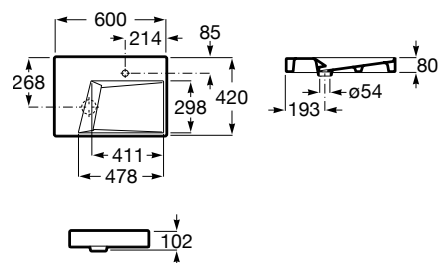

Dimensions in mm.

Prices in RON without VAT.
The present pricelist cancels the previous one.

*Product on request

Replace (.) in the product reference with the code of the chosen finish.

(1) Colours Matt White 62, Onyx 64 on stock, rest of colours on request.