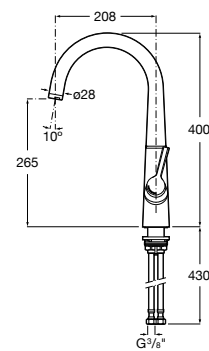

Syra single-lever kitchen sink mixer*

Kitchen sink mixer with swivel spout and flexible supply hoses.

Cold start. Chromed

Ref. A5A842AC00

1 904 RON