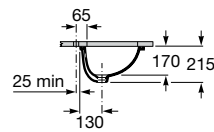

Grand Berna

620 x 390 mm

Built-in basin
with fixing kit,
enameled on both sides

Ref. A327899.0

White

910 RON