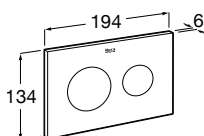

PS3 ⁽¹⁾

Plate PS3 Dual

Operating plate
Everlux
Ref. A8902233.. 777 RON

Stainless Steel
Ref. A890223304 777 RON