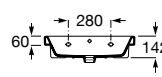

Wall-hung basin

600 x 460 mm

Wall-hung basin with fixing kit

Ref. A3270M1..0

White

797 RON