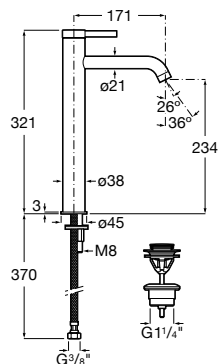

High spout basin mixer

Single-lever high spout basin mixer smooth body with click-clack waste, aerator and flexible supply hoses.

Chrome	Ref. A5A349EC00	746 RON
Matt Black	Ref. A5A349ENB0	1 044 RON
Matt White	Ref. A5A349EB00	1 024 RON
Everlux	Ref. A5A349E..0	1 118 RON