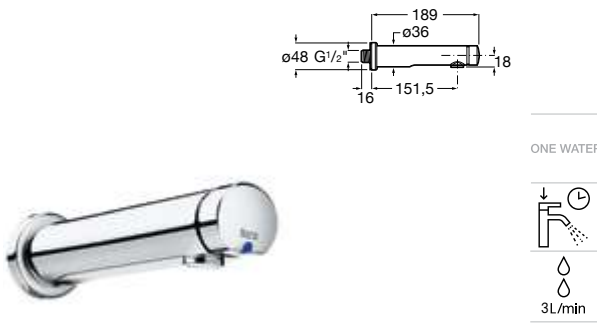

Built-in long spout basin faucet*

Built-in long spout basin faucet with aerator. Chromed.
Ref. A5A7979C00
956 RON