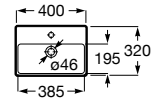

400 x 320 mm

Basin FINECERAMIC®
Ref. A32768D..0

White	Matt White* / Matt Black*	Supraglaze®**
680 RON	815 RON	886 RON