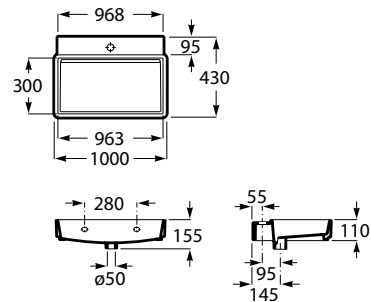

1000 x 430 mm

Basin with fixing kit.

Ref. A327698.0

White	Matt White	Supraglaze®
2 075 RON	2 221 RON	2 221 RON