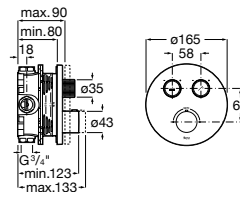

T-3000 Switch* N

T-3000 Round

Thermostatic bath/shower mixer with flow regulator

Chrome.
Ref. A5A2K09C00 **CO**
1356 RON

Matt Black.
Ref. A5A2K09NB0 **NB**
1928 RON

Matt White.
Ref. A5A2K09B00 **BO**
1928 RON

Everlux.
Ref. A5A2K09.0 **VA SM**
2 035 RON

To be completed with Roca Box A525869403