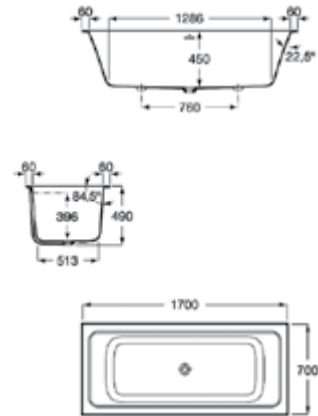

Option: Click-Clack waste in colour

Ref. A24L5810..* 486 RON

Ona*

STONEX®

1700 x 750

Rectangular Stonex® drop in bath. Includes click-clack drain, trap and integrated overflow.

	Massage	Capacity	White
Ref. A248630000	Without massage	277 L	9 442 RON