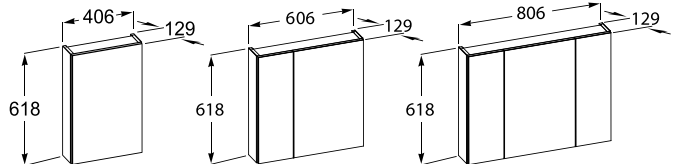

Mirror-cabinet

Glass shelves with adjustable height, soft close hinges

800 mm with 3 doors
Ref. A857789307
969 RON

600 mm with 2 doors
Ref. A857788307
739 RON

400 mm with 1 door
Ref. A857860307
616 RON

Prisma Basic