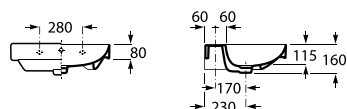

550 x 460 mm

Basin FINECERAMIC®
Ref. A327685.0

White	Matt White* / Matt Black*	Supraglaze®*
890 RON	990 RON	1 073 RON