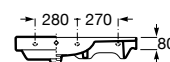

White	Matt White* / Matt Black*	Supraglaze®*
922 RON	1108 RON	1129 RON

Dimensions in mm.

Prices in RON without VAT.
The present pricelist cancels the previous one.

*Product on request

Replace (.) in the product reference with the code of the chosen finish.