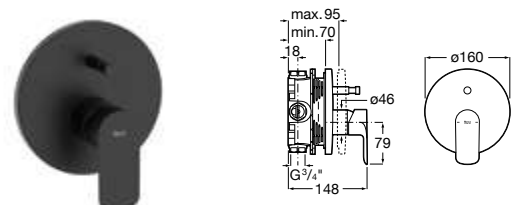

Built-in bath-shower mixer **N**

Single-lever built-in bath-shower mixer
with automatic diverter.
Black Matt
Ref. A5A0B6ENB0
1 020 RON
To be completed with RocaBox
Ref. A525869403

Dimensions in mm. Prices in RON without VAT. The present pricelist cancels the previous one.

Replace (..) in the product reference with the code of the chosen finish.