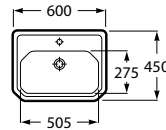

648 RON

Dimensions
in mm.

Prices in RON without VAT.
The present pricelist cancels the previous one.

Replace (..) in the product reference with
the code of the chosen finish.

Drop-in basins

Carmen

	K	J
Totem	530	610
Minimal	530	610
Bottle	570	640