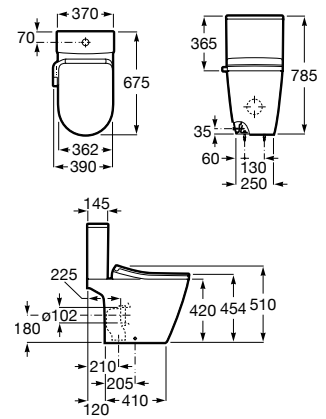

Ref. A803150S01

5 826 RON

In-Wash® Ona, close-coupled with heated seat*

675 mm length

Close-coupled smart toilet with dual flush 4,5/3 litre and dual outlet. Roca Rimless®, seat and cover with washing and drying function included. Heated seat with adjustable temperature. Needs power supply.