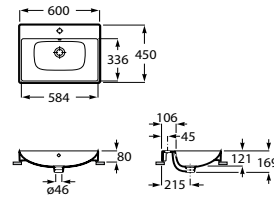

600 x 450 mm

Drop-in basin FINECERAMIC® with 1 tap hole
Ref. A32768N..0

White	Supraglaze®
572 RON	744 RON