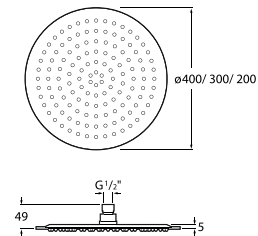

Shower head circular

Shower head adjustable. Stainless steel. Can be installed on the wall or on the ceiling. Support kit/arm not included.

ø 400

Ref. A5B2650C00
1 002 RON

ø 300

Ref. A5B2550C00
554 RON

ø 200

Ref. A5B2450C00*
540 RON