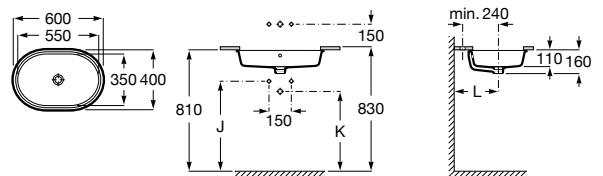

Trap	K	J	L
Totem/Minimal	530	610	300-340
Bottle	570	640	240-290

The Gap

600 x 400 mm
 Built-in basin
Ref. A3270YC.0
 White
701 RON

Trap	K	J	L
Totem/Minimal	530	610	300-340
Bottle	570	640	240-290

The Gap

450 x 400 mm
 Built-in basin
Ref. A3270YE.0
 White
636 RON