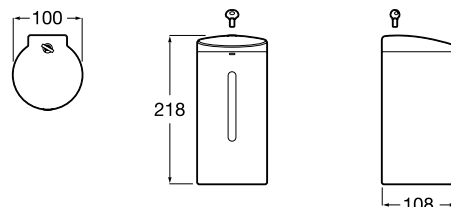

Public

Soap or hydroalcoholic gel dispenser with sensor.

General technical data

Wall-mounted soap or hydroalcoholic gel dispenser with sensor. Powered by six 1.5V LRG6 (AA) alkaline batteries. AISI 304 stainless steel. 700 ml
Ref. A818011000
317 RON

• Installation:	Wall-mounted
• Material:	AISI 304 stainless steel
• Capacity:	700 ml
• Distance from the sensor:	5-9 cm
• Auto switch-off:	3 seconds
• Low battery warning:	Yes
• Adjustable product quantity:	0.5-2.5ml
• Battery life:	40,000 uses