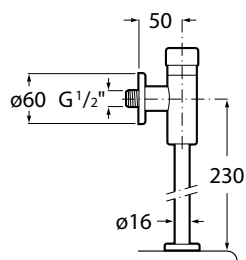

Flush valves / for urinals

Aqualine Confort

Flush valve for urinal 1/2".
Chromed.
Ref. A5A9177C00
421 RON