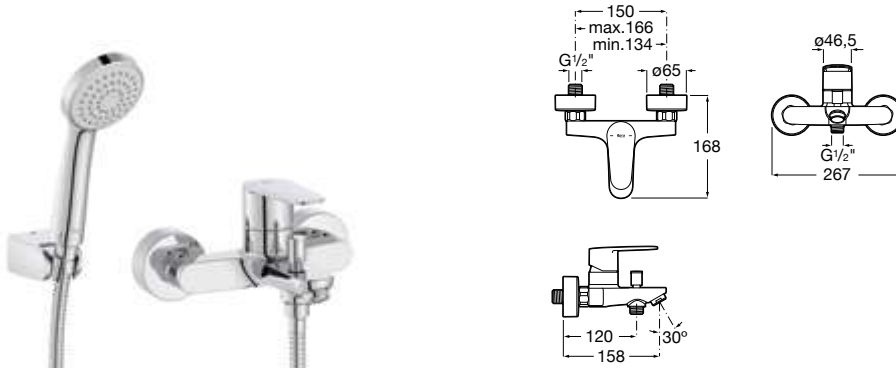

Wall-mounted bath-shower mixer

Single-lever bath-shower mixer with handshower, flexible hose 1.50 m and swivel shower bracket. Chrome.

Ref. A5A014FC00
468 RON

Dimensions in mm. Prices in RON without VAT. The present pricelist cancels the previous one.