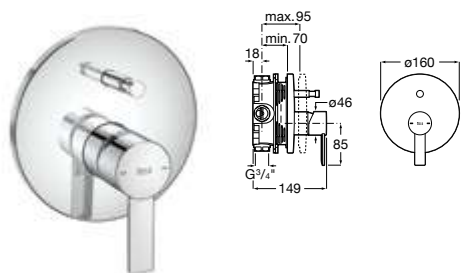

Built in bath-shower mixer

Single-lever built-in bath-shower mixer with automatic diverter.

Chrome **Ref. A5A0B5FC00 742 RON**
Rest of finishes **Ref. A5A0B5F.0 922 RON**

To be completed with RocaBox A525869403