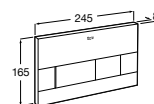

AC4 Dual

AC5 Dual ^N

EA1 Dual*