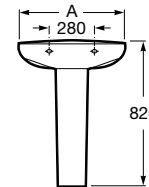

Victoria (2)

A	B	C	D	E
650	510	520	335	205
560	460	450	295	205
520	410	415	255	190

650 x 510 mm

Basin with fixing kit
Ref. A325391..0
White
287 RON

560 x 460 mm

Basin with fixing kit
Ref. A325393..0
White
205 RON

520 x 410 mm

Basin with fixing kit
Ref. A325394..0
White
164 RON

Pedestal
Ref. A331300..1
White
202 RON

Semipedestal
Ref. A336312..5
White
199 RON