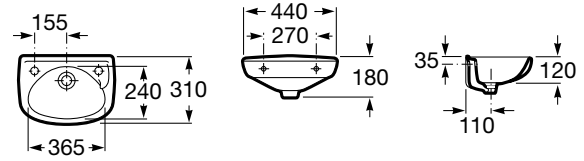

Ibis

440 x 310 mm

Wash-stand

Ref. A320841001

White

293 RON