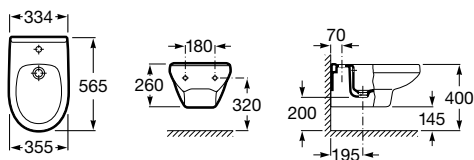

Wall-hung bidet

565 mm length

Bidet without cover
Ref. A355305..S
White
465 RON

Adele

Adele collection is for people who want a traditional organization of the bathroom space to meet their daily needs. Practical and functional.