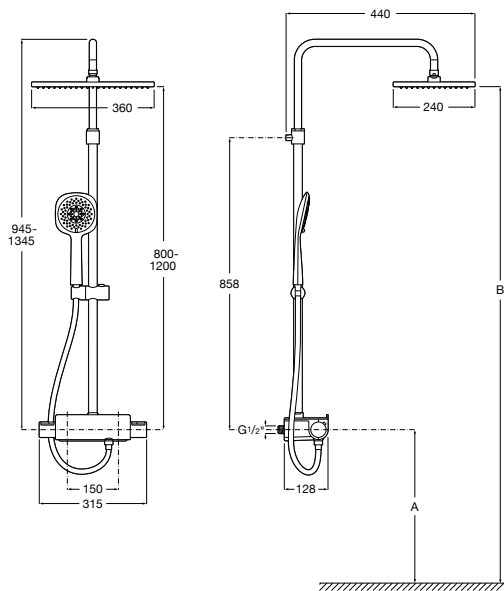

Deck-T Square thermostatic shower column with shelf

Thermostatic shower column with shelf with adjustable height from 800 to 1200 mm. The shower head can be swivelled, Sensum Square $\varnothing$ 130 mm hand shower with 4 functions, flexible hose 1,75m PVC satin and swivel bracket. Chrome.

Ref. A5A9C88C00
4 352RON

Finishes:

A	B
900	1700-2100
1000	1800-2200
1100	1900-2300
1200	2000-2400