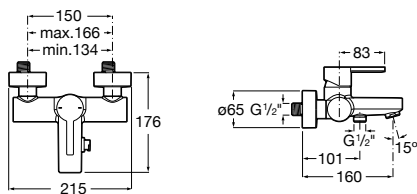

Dimensions in mm. Prices in RON without VAT. The present pricelist cancels the previous one.

*Product on request Replace (.) in the product reference with the code of the chosen finish.

Wall-mounted bath-shower mixer*