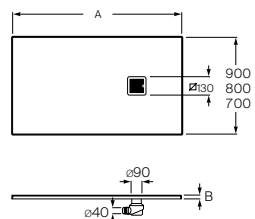

10 20 40 63 64 65 66

Dimensions Standard

Dimensions		
1800 x 900 x 31	Ref. AP10170838400..0	3 297 RON
1600 x 900 x 31	Ref. AP10164038400..0	2 918 RON
1400 x 900 x 31⁽²⁾	Ref. AP10157838400..0	2 695 RON
1200 x 900 x 28⁽¹⁾	Ref. AP1014B038400..0	1 971 RON
1000 x 900 x 26	Ref. AP1013E838400..0	1 501 RON
1800 x 800 x 31	Ref. AP10170832000..0	2 484 RON
1600 x 800 x 31⁽³⁾	Ref. AP10164032000..0	2 207 RON
1400 x 800 x 31⁽³⁾	Ref. AP10157832000..0	1 961 RON
1200 x 800 x 28⁽¹⁾	Ref. AP1014B032000..0	1 722 RON
1000 x 800 x 26⁽¹⁾	Ref. AP1013E832000..0	1 435 RON
1800 x 700 x 31	Ref. AP1017082BC00..0	2 207 RON
1600 x 700 x 31	Ref. AP1016402BC00..0	1 961 RON
1400 x 700 x 31⁽⁴⁾	Ref. AP1015782BC00..0	1 715 RON
1200 x 700 x 28	Ref. AP1014B02BC00..0	1 521 RON
1000 x 700 x 26	Ref. AP1013E82BC00..0	1 336 RON

A	B
1800	31
1600	31
1400	31
1200	28
1000	26

Drain 800 mm height

Ref. A27L018000 - 218 RON

Drain 600 mm height

Ref. A27L026000 - 218 RON

Dimensions
in mm.

Prices in RON without VAT.
The present pricelist cancels the previous one.

*Product on request

Replace (.) in the product
reference with the code
of the chosen finish.

⁽¹⁾ Colour White 10, Slate 20 and Black 40 on stock

⁽²⁾ Colour White 10 and Black 40 on stock

⁽³⁾ Colour White 10 on stock

⁽⁴⁾ Colour Slate 20 on stock