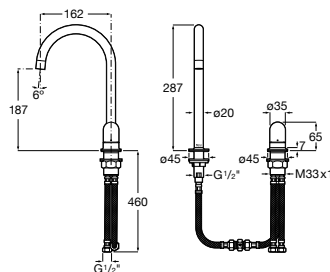

Ref. A5A4A3FC00
895 RON
 Titanium Black
Ref. A5A4A3FCN0
1243 RON

Click-clack waste Ø65 mm.
 Chrome
Ref. A505401000
99 RON

Click-clack waste Ø65 mm.
 Finishes Nu
Ref. A5054015..
159 RON

Basin mixer

Single-lever basin mixer smooth body with deck-mounted lateral handle - 2 holes, aerator and flexible supply hoses. Cold start. Dome handle. Chrome