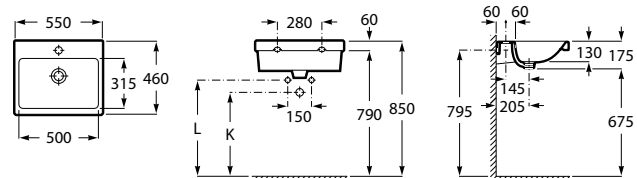

The Gap

550 x 460 mm
Wall-hung basin with fixing kit
Ref. A3270MV..0
White
973 RON

Trap	K	L
Totem	530	610
Minimal		
Bottle	570	640