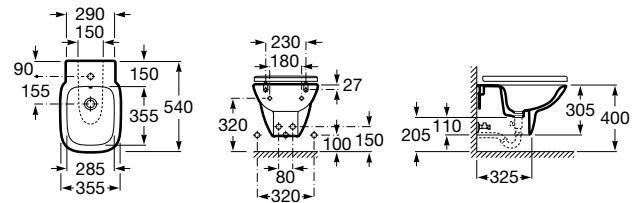

Wall-hung bidet Square

540 mm length
Bidet
Ref. A355995..0
White
616 RON

SUPRALIT® cover with soft-closing system, metal hinges
Ref. A8069D2..B*
White
378 RON

SUPRALIT® cover, metal hinges
Ref. A8069D0..B*
White
179 RON