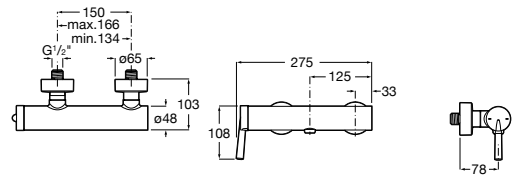

Wall-mounted shower mixer

Wall-mounted shower mixer.
Chrome.
Ref. A5A216DC00
1 176 RON