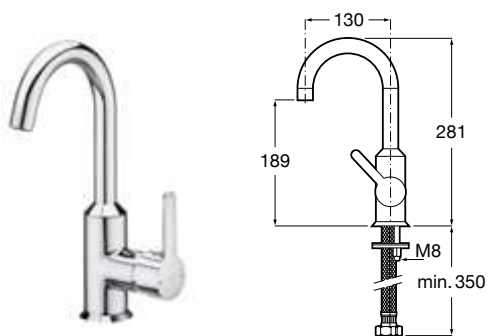

Carelia

Single-lever kitchen sink mixer

Single-lever kitchen sink mixer with high swivel spout, aerator and flexible supply hoses. Cold start. Chrome.
Ref. A5A8A8ACOK
428 RON