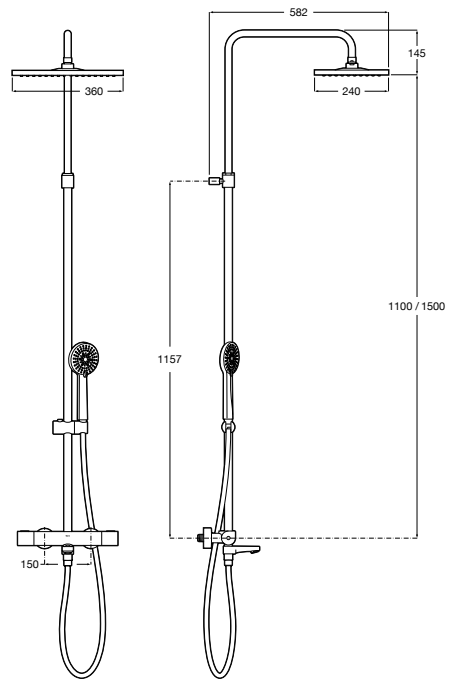

Even-T Square

Even-T Square thermostatic bath-shower column*

Thermostatic bath-shower column with adjustable height from 1100 to 1500 mm, with retractable spout. The shower head 360x240 mm, can be swivelled. Flexible hose PVC satin and swivel bracket. Hand shower ø100 with 3 functions. Chrome.

Ref. A5A2H2EC00
4 049 RON

Finishes:

co