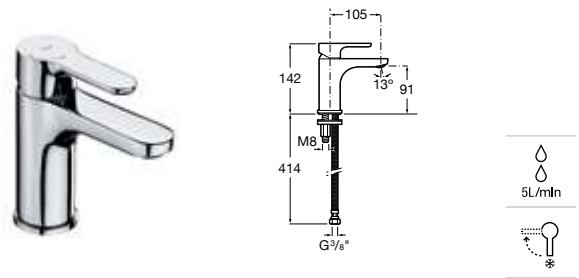

Basin mixer **N**

Single-lever basin mixer smooth body with XL handle. With aerator and flexible supply hoses. Cold start.

Chrome* **Ref. A5A3K09C00** **363 RON**
Matt Black **Ref. A5A3K09NB0** **554 RON**

NB