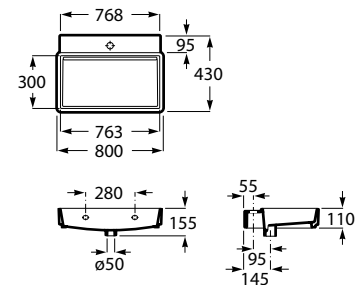

Tura* N

00 62 S0

800 x 430 mm

Basin
with fixing kit.
Ref. A327695..0

White	Matt White	Supraglaze®
1 786 RON	1 852 RON	1 852 RON