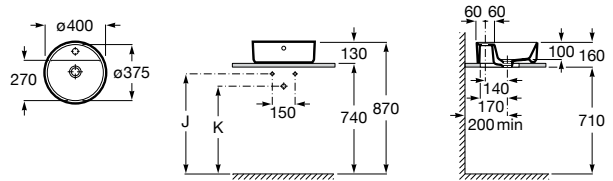

Over countertop basin

ø 400 mm
Over countertop basin
Ref. **A3270MK..0**
White
490 RON