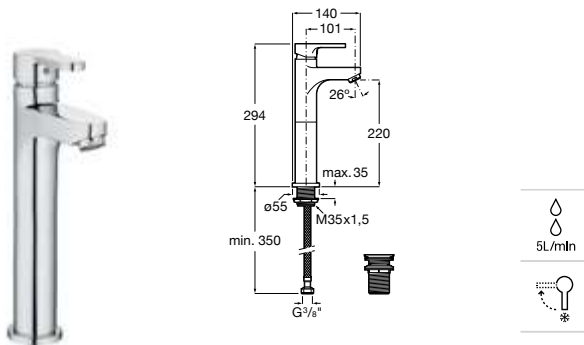

High spout basin mixer

Single-lever high spout basin mixer, smooth body with aerator and flexible supply hoses.
Cold start. Chrome.
Ref. A5A376AC0K
482 RON