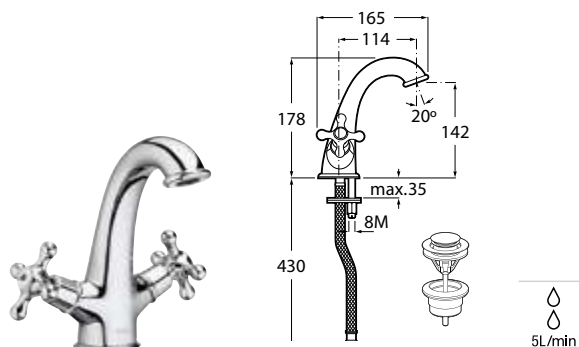

Carmen

Basin mixer

Twin-lever basin mixer with aerator and flexible supply hoses. Includes click-clack waste.

Chromed.

Ref. A5A3A4BC00

764 RON