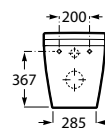

585 mm length

In-Wash® - Roca Rimless® Vortex back to wall smart toilet with integrated tank. Seat and cover with washing and drying function included. Supraglaze® coating. Needs power supply.

Ref. A803095001

14 699 RON