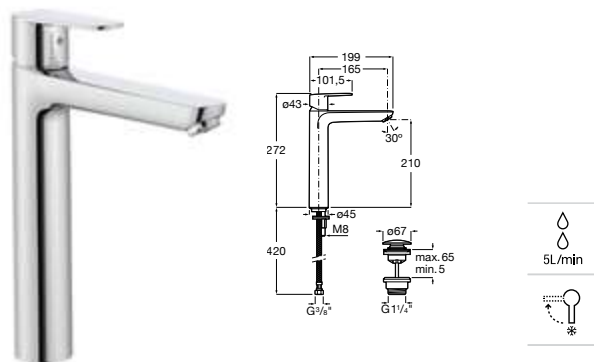

High spout basin mixer

Single-lever high spout basin mixer smooth body with click-clack waste, aerator and flexible supply hoses. Cold Start.

Chrome.
Ref. A5A3C4FC00
587 RON

Dimensions in mm. Prices in RON without VAT. The present pricelist cancels the previous one.