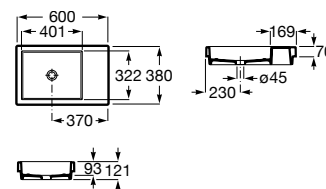

Colours basins Horizon, Terra, Bol, Optica

Gloss White 00

Matt white 62

Matt Black 08

Dimensions
in mm.

Prices in RON without VAT.
The present pricelist cancels the previous one.

*Product on request

Replace (.) in the product reference with
the code of the chosen finish.