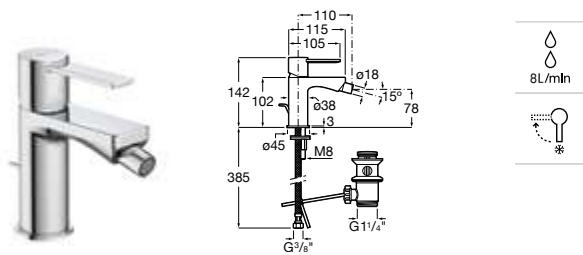

Bidet mixer

Single-lever bidet mixer with swivel aerator, pop-up waste and flexible supply hoses.

Chrome **Ref. A5A605FC00 468 RON**

Bidet mixer

Single-lever bidet mixer smooth body with swivel aerator and flexible supply hoses.