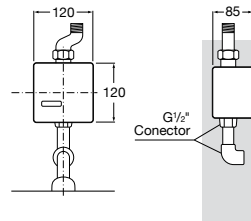

Built-in part,
connection to mains.
Ref. A525165303
539 RON

Built-in part, connection 4 batteries.
Batteries are not included.
Ref. A525165203
513 RON