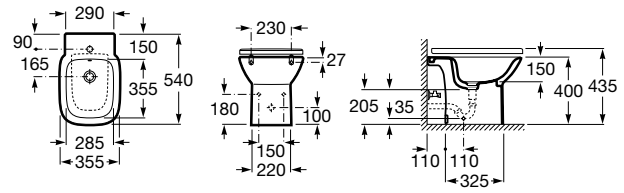

Bidet

540 mm length
Bidet
with fixing kit
Ref. A355994..0
White
383 RON

SUPRALIT® cover with soft-closing system, metal hinges
Ref. A8069D2..B*
White
378 RON

SUPRALIT® cover, metal hinges
Ref. A8069D0..B*
White
179 RON