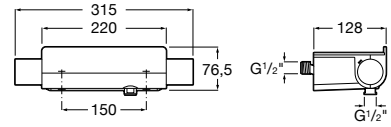

T-2000* / T-1000 Round

Wall-mounted thermostatic shower mixer T-2000*

Wall-mounted thermostatic shower mixer with tempered glass shelf.
Chrome
Ref. A5A2A88C00
2 362 RON

C0