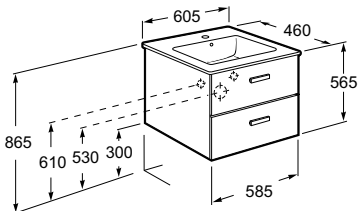

See columns on page 246

Dimensions in mm. Prices in RON without VAT.
The present pricelist cancels the previous one.