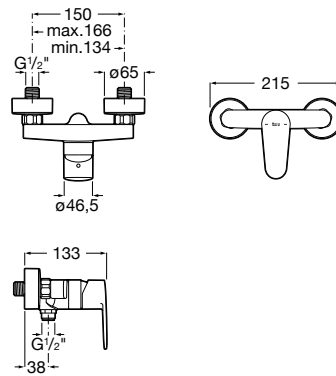

Wall-mounted shower mixer

Single-lever shower mixer with hand shower,
flexible hose 1,50 m and swivel bracket.
Chrome.
Ref. A5A204FC00
372 RON