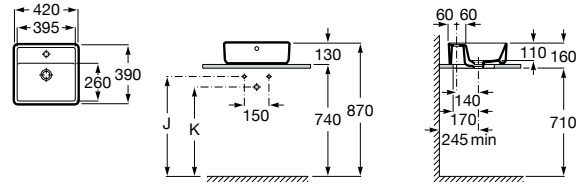

Over countertop basin

420 x 390 mm
Over countertop basin
Ref. **A3270MM..0**
White
602 RON