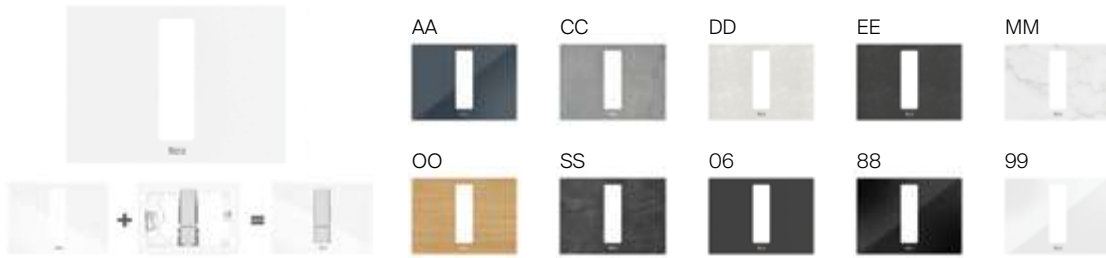

Front panel PS4 ⁽¹⁾ **N**

to combine with plates PS4

OO White

White Panel
Ref. A890521300 457 RON

Matt Black Panel
Ref. A890521306 457 RON

White Glass Panel
Ref. A890521399 457 RON

Black Glass Panel
Ref. A890521388 457 RON

Glass Antrachite Panel
Ref. A8905213AA 457 RON

Slate Panel
Ref. A8905213SS 457 RON

Oak Panel
Ref. A8905213OO 457 RON

Marble Panel
Ref. A8905213MM 457 RON

Concrete Panel
Ref. A8905213CC 457 RON

Ceramic White Panel
Ref. A8905213DD 457 RON

Ceramic Black Panel
Ref. A8905213EE 457 BGN

Operating plates Duplo S ⁽¹⁾ **N**

to combine with front panel PS4