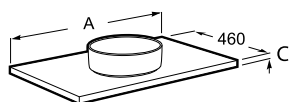

Countertop*

A	C
991	15
991	28

991x460x15 mm (Marble)

- Ref. A857782529 (Matt White) - 1 790 RON
- Ref. A857782532 (Matt Black) - 1 790 RON
- Ref. A857782534 (Forest Green) - 1 790 RON
- Ref. A857782538 (Navy Blue) - 1 790 RON

991x460x28 mm (MDF)

- Ref. A857782464 (Light Oak) - 639 RON