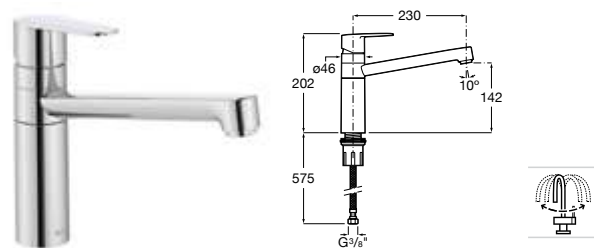

Victoria Plus single-lever kitchen sink mixer

Single-lever kitchen sink mixer with swivel spout, aerator and flexible supply hoses.
Chromed.
Ref. A5A864FC00
315 RON