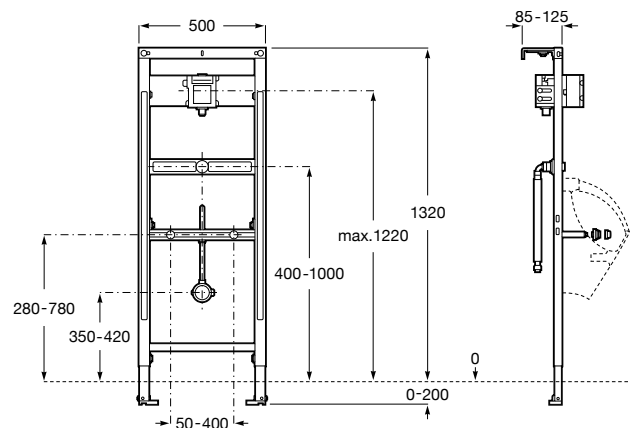

Built-in structure with single flush valve and installation accessories, minimum depth of 98 mm.
Ref. A8900F4200
1 852 RON