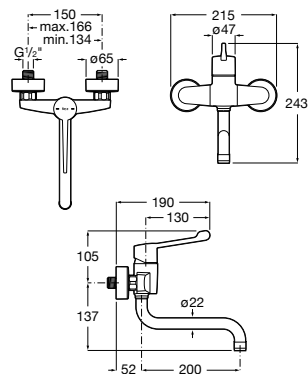

Victoria Pro single-lever kitchen sink mixer

Single-lever sink or basin mixer with swivel spout. Handle for people with reduced mobility.

Chromed.

Ref. A5A765GC00

523 RON