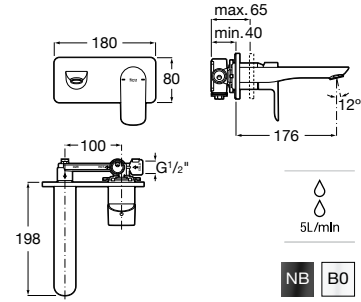

Built in basin mixer

Built-in basin mixer.
Ref. A5A356E..0
777 RON

To be completed with Universal built-in body.
Ref. A5252206..
390 RON