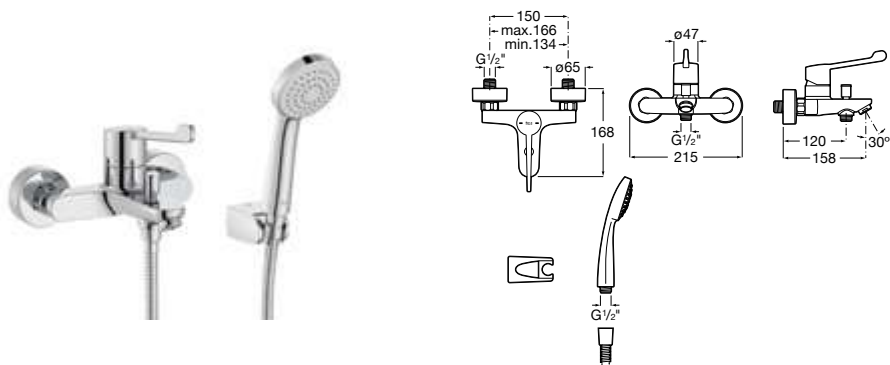

Wall-mounted bath-shower mixer

Single-lever bath-shower mixer with automatic diverter, hand shower, flexible hose 1,70 m and swivel bracket. Handle for people with reduced mobility.

Chrome.
Ref. A5A015GC00
706 RON