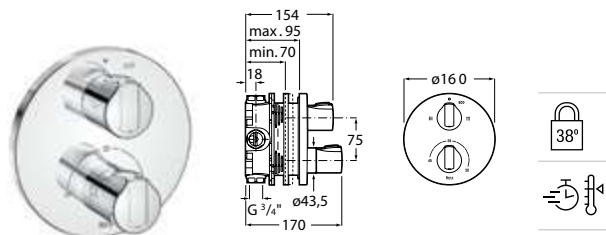

T-1000 Round

Built-in thermostatic bath-shower mixer

Built-in thermostatic bath-shower mixer
Chrome.

Ref. A5A0D09C00
1771 RON

Everlux
Ref. A5A0D09..0
2 672 RON

To be completed with RocaBox Ref. A525869403

C0 CN RG NM