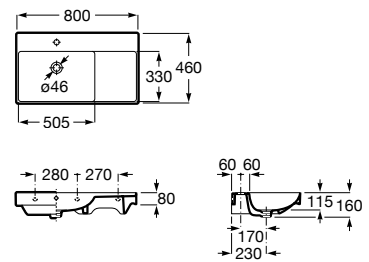

White	Matt White* / Matt Black*	Supraglaze®*
922 RON	1108 RON	1151 RON

Dimensions in mm. Prices in RON without VAT. The present pricelist cancels the previous one. *Product on request

Replace (.) in the product reference with the code of the chosen finish.