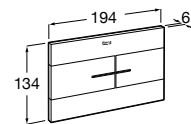

PS2

Plate PS2 Dual

Operating plate

White

Ref. A890224300 178 RON

Black Matt

Ref. A890224306 178 RON

Chrome

Ref. A890224301 178 RON

White Matt

Ref. A890224307 178 RON