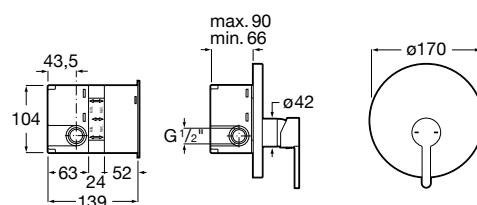

Built-in bath or shower mixer*

Built-in bath or shower mixer.

Chrome.

Ref. A5A2B8AC0K

335 RON