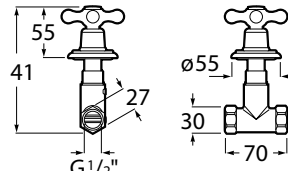

Ref. A5A974BC00
2 507 RON

Built-in valve*

Built-in valve
Ref. A5A154BC00
362 RON

Loft

An elegant and contemporary collection emerges from the modern reinterpretation of twin-lever handles.

Finishes

C0
Chrome