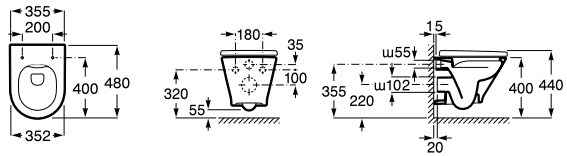

Compact wall-hung WC Round, Rimless

480 mm length
Wall-hung WC, Rimless
Ref. A3460NB..0
White
1139 RON

SUPRALIT® seat and cover with soft-closing system, metal hinges, Easy Remove
Ref. A801D22..1
White
296 RON

SUPRALIT® seat and cover with metal hinges, Easy Remove
Ref. A801D20..1
White
223 RON

SLIM seat and cover with soft-closing system
Ref. A801D22..3
White
398 RON