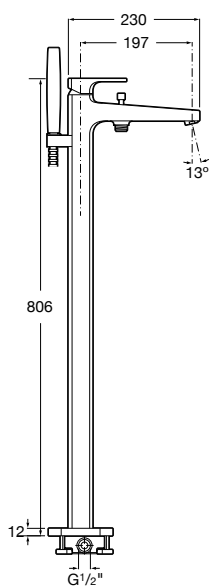

Floorstanding bath-shower mixer

Floorstanding bath-shower mixer with automatic diverter, hand shower, integrated shower support and flexible 1.50 m Chrome.

Ref. A5A2701C00

4 487 RON

Wall-mounted spout Square

Wall-mounted spout Square.

Chrome.

Ref. A525308900

317 RON