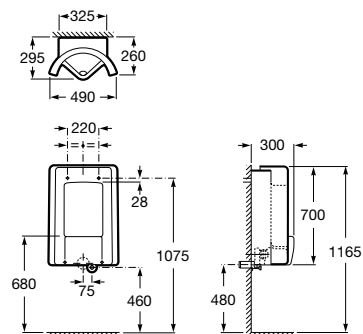

Urinals

Site*