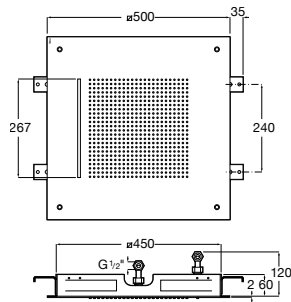

Shower heads **RainDream** N

Shower head square*

Shower head square 500 x 500 mm. Stainless steel. To be installed on the ceiling. 2 functions: Rain and Cascade

Chrome.
Ref. **A5B124AC00** C0
4 013 RON

Matt Black.
Ref. **A5B124ANB0** NB
4 826 RON

Everlux.
Ref. **A5B124A..0** CN VA SM
5 618 RON