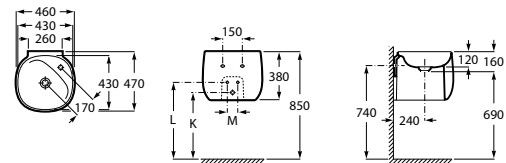

Beyond*

00 62 **64** 65

460 x 470 x 380 mm

Basin FINECERAMIC®. Includes universal waste with ceramic plug ø72 mm. Ref. A3270B1.0

White	Colour
3 822 RON	4 587 RON

	K	L	M
Totem	530	610	80
Minimal	610	550	
Bottle