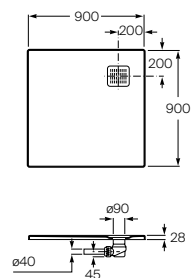

Dimensions		
900 x 900 x 28 ⁽¹⁾	Ref. AP10338438400..0	1496 RON
900 x 900 angular ⁽²⁾	Ref. AP10538438400..0	1346 RON

Drain 800 mm height
Ref. A27L018000 - 218 RON

Drain 600 mm height
Ref. A27L026000 - 218 RON

Dimensions in mm.

Prices in RON without VAT. The present pricelist cancels the previous one.

*Product on request

Replace (.) in the product reference with the code of the chosen finish.

⁽¹⁾ Colour White 10, Slate 20, Black 40, Onyx 64 on stock
⁽²⁾ Colour White 10 on stock