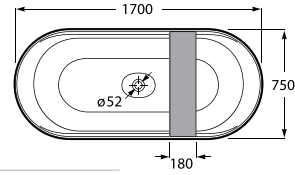

1700 x 750

Stonex® bath. Includes click-clack waste, siphon and wooden tray

			Capacity	White
Ref. A248672000	With LED strip light	Without massage	325 L	15 240 RON
Ref. A248671000	Without LED strip light	Without massage	325 L	13 313 RON
Ref. A248674000	Headrest with wooden counterweight integrated. Made with original sustainable fabric, easy drying			675 RON

Option: Click-Clack waste in colour

Ref. A24L5810.. *

486 RON