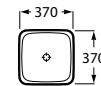

Inspira Square

00 62 63 64 65 66

Trap	K	J
Totem	530	610
Minimal	530	610
Bottle	570	640

550 x 370 mm

Basin FINECERAMIC®
Including universal waste with
ceramic plug ø 72 mm.

Ref. A327534..0

White	Colour*
1708 RON	2 051 RON

370 x 370 mm

Basin FINECERAMIC®
Including universal waste with
ceramic plug ø 72 mm.

Ref. A32753R..0

White	Colour*
1435 RON	1721 RON