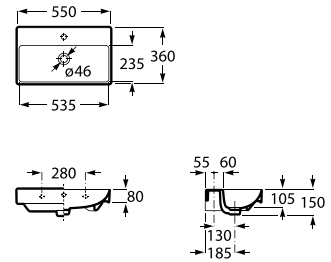

550 x 360 mm

Compact wall-hung basin FINECERAMIC®
Ref. A327683.0

White	Matt White* / Matt Black*	Supraglaze®*
826 RON	990 RON	1 073 RON