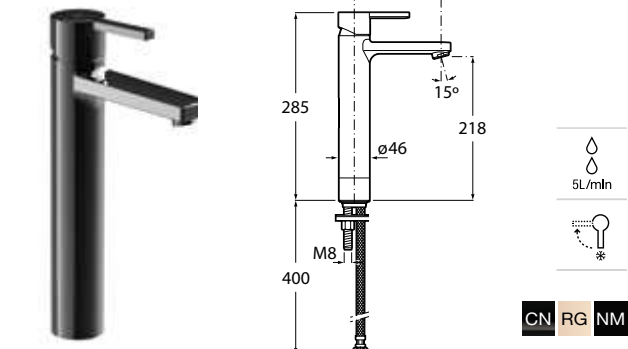

High spout single-lever basin mixer smooth body with aerator and flexible supply hoses
Cold start. Everlux.
Ref. A5A3B96..0
1 912 RON