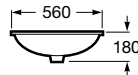

Berna

560 x 420 mm

Built-in basin
with fixing kit

Ref. A327871.1

White

729 RON