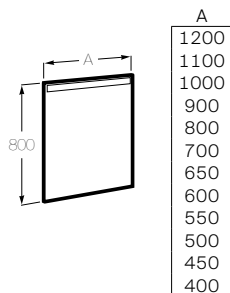

Prisma Comfort

Rectangular mirror integrated LED light and demister foil

1300 mm
Ref. A812277000
2 844 RON

1100 mm
Ref. A812267000
2 410 RON

900 mm
Ref. A812265000
2 244 RON

A
1300
1100
900

Eidos

Rectangular mirror with LED lighting to connect to the bathroom switch.