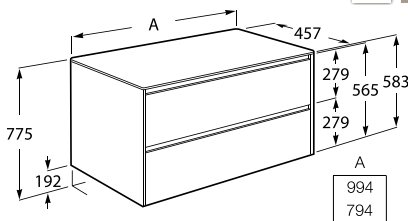

- A
  994
  794

1000 mm

- Ref. A851730509 (Matt White) - 3 643 RON
- Ref. A851730510 (Grey Sand) - 3 643 RON
- Ref. A851730511 (Dark Elm) - 3 643 RON
- Ref. A851730512 (Light Oak) - 3 643 RON
- Ref. A851730513 (Matt Green) - 3 643 RON

Base Unit	Countertop
A857616XXX⁽¹⁾	A857634XXX

800 mm

- Ref. A851728509 (Matt White) - 3 637 RON
- Ref. A851728510 (Grey Sand) - 3 637 RON
- Ref. A851728511 (Dark Elm) - 3 637 RON
- Ref. A851728512 (Light Oak) - 3 637 RON
- Ref. A851728513 (Matt Green) - 3 637 RON

Base Unit	Countertop
A857630XXX⁽¹⁾	A857618XXX

Unik*

Base unit for over countertop basins⁽²⁾ with 2 drawers