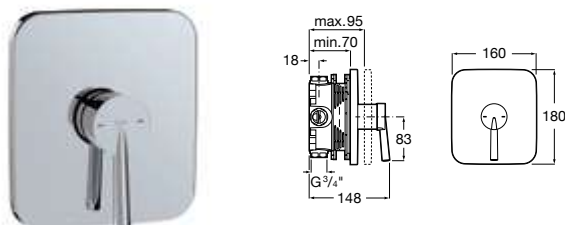

Built-in bath or shower mixer

Built-in bath or shower mixer.
Chrome.
To be completed with RocaBox A525869403.
Ref. A5A2B6DC00
995 RON

RocaBox