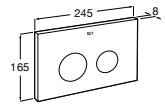

Operating plates for **Active One** installation systems

AC2 Dual

Plate AC2 Dual

Operating plate
White
Ref. A890173000
81 RON

Plate AC2 Dual

Operating plate
Chrome
Ref. A890173001
142 RON

Plate AC2 Dual

Operating plate
Grey
Ref. A890173002
142 RON

Plate AC2 Dual

Operating plate
Black matt
Ref. A890173006
142 RON