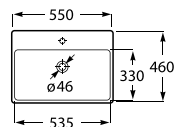

550 x 460 mm

Basin FINECERAMIC®
Ref. A327685.0

White	Matt White* / Matt Black*	Supraglaze®*
890 RON	990 RON	1 073 RON