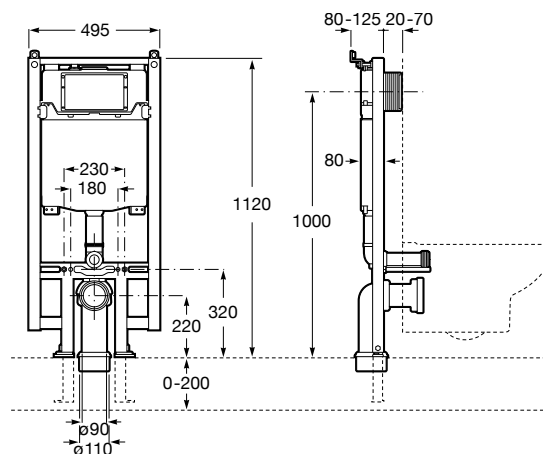

For wall-hung WC

Duplo WC One

Built-in structure with compact dual-flush cistern for wall-hung WC. Minimum depth horizontal outlet: 80 mm. Minimum depth vertical outlet: 107/125 mm (DN90/DN100). Axial distance of 180 and 230 mm. Elbow $\varnothing 90/\varnothing 110$. Metallic profile capable of withstanding 400 kg. Adjustable feet from 0-200 mm with braking system. Upper hydraulic connections.

Ref. A890070020
839 RON

Duplo WC One Compact

Built-in structure with compact dual-flush cistern for wall-hung WC. Minimum depth horizontal outlet: 80 mm. Minimum depth vertical outlet: 90/110 mm (DN90/DN100). Axial distance of 180 and 230 mm. Elbow $\varnothing 90/\varnothing 110$. Metallic profile capable of withstanding 400 kg. Adjustable feet from 0-200 mm with braking system. Upper hydraulic connections.

Ref. A890073020
1 060 RON

Duplo WC One Smart

Built-in structure with compact dual-flush cistern, inlet flexible pipe for Smart Toilets, corrugated pipe and installation accessories. Minimum depth horizontal outlet: 80 mm. Minimum depth vertical outlet: 107/125 mm (DN90/DN100). Height 1,190 mm and elbow $\varnothing 90/\varnothing 110$. Axial distance of 180 and 230 mm. Recommended for the installation of wall-hung Inspira In-Wash®. Adjustable feet from 0-200 mm with braking system. Upper hydraulic connections.

Ref. A890078020

1 234 RON