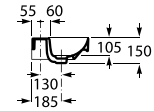

550 x 360 mm
Basin FINECERAMIC®
Ref. A327683..0

White	Matt White* / Matt Black*	Supraglaze®*
826 RON	990 RON	1 073 RON