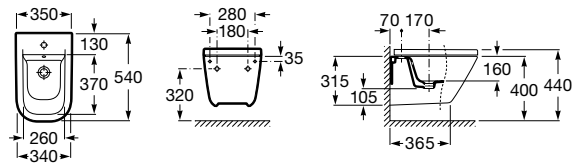

Bidet Round

540 mm length

BTW bidet Round
Ref. A3570N7..0
White
659 RON

SUPRALIT® cover with
soft-closing system,
metal hinges
Ref. A806D12..1
White
314 RON

BTW

Wall-hung bidet Square

540 mm length

Bidet
Ref. A357475..0
White
792 RON

SUPRALIT® cover with
soft-closing system, metal hinges
Ref. A80673200B
White
316 RON

SUPRALIT® cover with
metal hinges
Ref. A80673000B
White
270 RON

Wall-hung bidet with hidden fixation, Square

540 mm length

Bidet
Ref. A357476..0
White
932 RON

SUPRALIT® cover with
soft-closing system, metal hinges
Ref. A80673200B
White
316 RON

SUPRALIT® cover with
metal hinges
Ref. A80673000B
White
270 RON