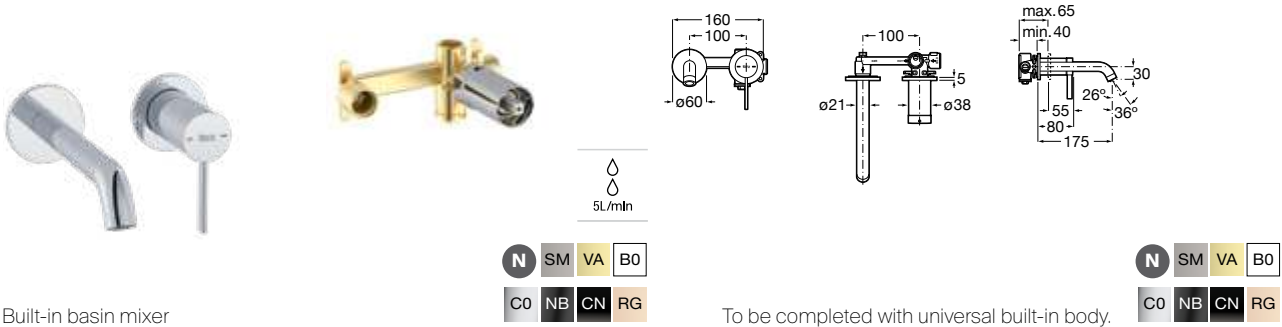

Built-in basin mixer

Built-in basin mixer

Chrome	Ref. A5A359EC00	763 RON
Matt Black	Ref. A5A359ENB0	1 068 RON
Matt White	Ref. A5A359EB00	1 048 RON
Everlux	Ref. A5A359E..0	1 144 RON

To be completed with universal built-in body.

Chrome	Ref. A5E3501C00	305 RON
Matt Black	Ref. A5E3501NB0	427 RON
Matt White	Ref. A5E3501B00	419 RON
Everlux	Ref. A5E3501..0	459 RON