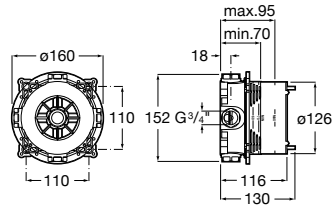

RocaBox

RocaBox

RocaBox Universal.
Ref. A525869403
495 RON