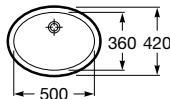

Berna

560 x 420 mm

Built-in basin
with fixing kit

Ref. A327871.1

White

729 RON