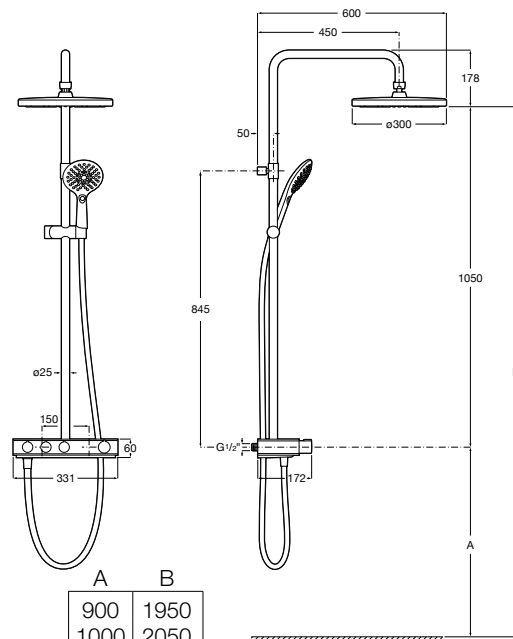

A	B
900	1950
1000	2050
1100	2150
1200	2250