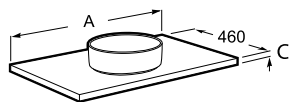

Countertop*

A	C
991	15
991	28

991x460x15 mm (Marble)

Ref. A857782529 (Matt White) - 1790 RON

Ref. A857782532 (Matt Black) - 1790 RON

Ref. A857782534 (Forest Green) - 1790 RON

Ref. A857782538 (Navy Blue) - 1790 RON

991x460x28 mm (MDF)

Ref. A857782464 (Light Oak) - 639 RON