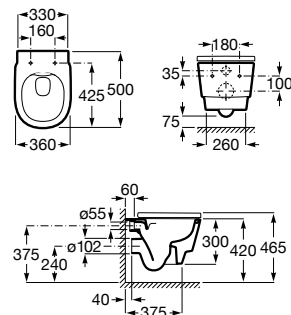

Seat and cover with soft-closing system, Easy Remove
Ref. A801F02..2

White	Matt White	Supraglaze®
1 014 RON	1 089 RON	1 089 RON

White	Matt White
294 RON	461 RON

Wall-hung WC, Rimless® Vortex

00 62 S0

500 mm length