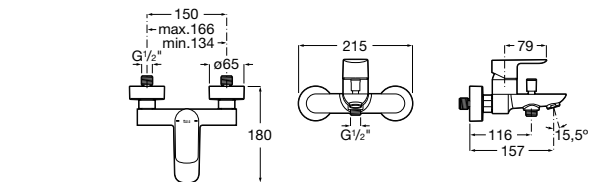

Wall-mounted bath-shower mixer

Single-lever bath-shower mixer with automatic diverter.
Ref. A5A026E..0
1075 RON