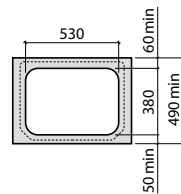

Carmen

wall-hung basin or for pedestal

800 x 500 mm

Basin
with fixing kit
Ref. A3270A0000
White
1915 RON

650 x 480 mm

Basin
with fixing kit
Ref. A3270A1000
White
1721 RON

Pedestal
Ref. A3370A0000
White
1239 RON

Drop-in basin

600 x 450 mm

Basin
with fixing kit.
With taphole
Ref. A3270A5000
White
1146 RON

	K	J
Totem	530	610
Minimal		
Bottle	570	640

Close-coupled WC Rimless

670 mm length

Close-coupled WC
Rimless with dual outlet,
with elbow and fixing kit
Ref. A3420A7000
White
3 054 RON

Cistern
with dual-flush mechanism
4,5/3 litres
Ref. A3410A1000
White
1166 RON

SUPRALIT® seat and
cover with soft-closing
system, metal hinges
Ref. A801B5200B
White
696 RON