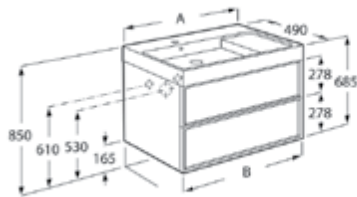

Unik*

Includes base unit and basin Fineceramic®. The basin is always supplied in white finish.

A	B
1000	985
800	785
600	585

Furniture set with 2 drawers
(bottom 490 mm) and washbasin

1000 mm

- Ref. A851992509 (Matt White) - 8 117 RON
- Ref. A851992510 (Grey Sand) - 8 117 RON
- Ref. A851992546 (White Pine) - 8 117 RON
- Ref. A851992552 (Terracota) - 8 117 RON
- Ref. A851992556 (Magnolia) - 8 117 RON

Base Unit	Washbasin
A857847XXX	A32752A000

800 mm

- Ref. A851991509 (Matt White) - 7 376 RON
- Ref. A851991510 (Grey Sand) - 7 376 RON
- Ref. A851991546 (White Pine) - 7 376 RON
- Ref. A851991552 (Terracota) - 7 376 RON
- Ref. A851991556 (Magnolia) - 7 376 RON

Base Unit	Washbasin
A857846XXX	A32752B000

600 mm

- Ref. A851990509 (Matt White) - 6 498 RON
- Ref. A851990510 (Grey Sand) - 6 498 RON
- Ref. A851990546 (White Pine) - 6 498 RON
- Ref. A851990552 (Terracota) - 6 498 RON
- Ref. A851990556 (Magnolia) - 6 498 RON

Base Unit	Washbasin
A857845XXX	A32752C000