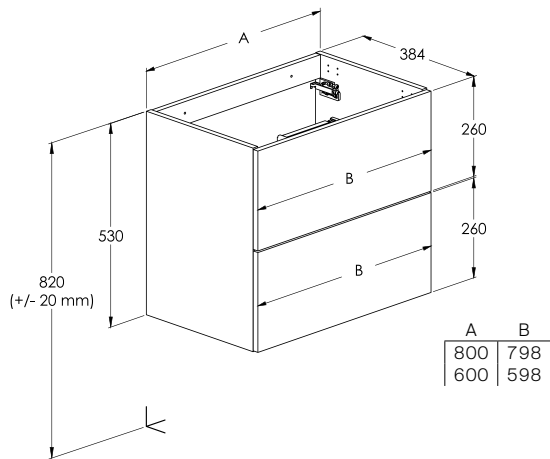

Vanity unit without washbasin

To be completed with side units, countertop or vanity basin