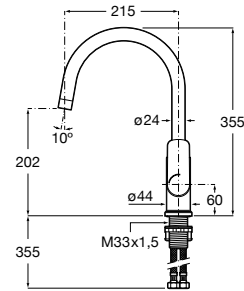

Cala

Single-lever kitchen sink mixer

Single-lever kitchen sink mixer with U spout fixed, aerator and flexible supply hoses.

Chromed.
Ref. A5A846EC00 **C0**
558 RON

Matt black
Ref. A5A846ENB0 **NB**
790 RON

Single-lever kitchen sink mixer

Single-lever kitchen sink mixer with L spout fixed, aerator and flexible supply hoses.

Chromed.
Ref. A5A836EC00 **C0**
589 RON

Matt black
Ref. A5A836ENB0 **NB**
829 RON

Single-lever kitchen sink mixer

Single-lever kitchen sink mixer pull-down with aerator and flexible supply hoses.

Chromed.
Ref. A5A816EC00 **C0**
765 RON

Matt black
Ref. A5A816ENB0 **NB**
1080 RON

Single-lever kitchen sink mixer

Single-lever kitchen sink mixer pull-out with aerator and flexible supply hoses.

Chromed.
Ref. A5A856EC00 **C0**
765 RON

Matt black
Ref. A5A856ENB0 **NB**
1080 RON