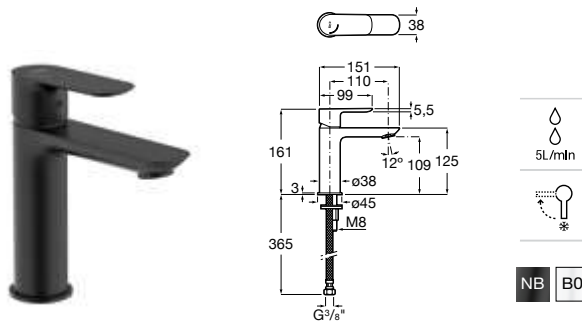

Basin mixer

Single-lever basin mixer smooth body with aerator and flexible supply hoses. Cold start.
Ref. A5A326E..0
660 RON

Basin mixer Mezzo

Mezzo single-lever basin mixer with aerator, smooth body and flexible supply hoses. Cold start. Chrome
Ref. A5A336EC00
459 RON