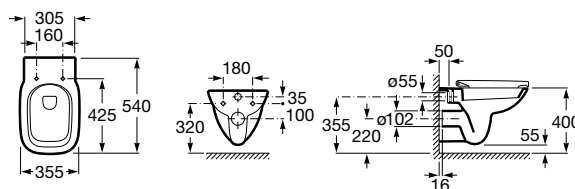

Wall-hung WC Square, Rimless

540 mm length
Wall-hung WC Square, Rimless
Ref. A34699L..0
White
465 RON

SUPRALIT® seat and cover with soft-closing system, metal hinges Easy Remove
Ref. A8019D2..B
White
240 RON

Seat and cover with soft-closing system, metal hinges
Ref. A8019D2..4
White
229 RON

Seat and cover with metal hinges
Ref. A8019D0..4
White
150 RON

SLIM seat and cover with soft-closing system
Ref. A8019D2..5
White
181 RON