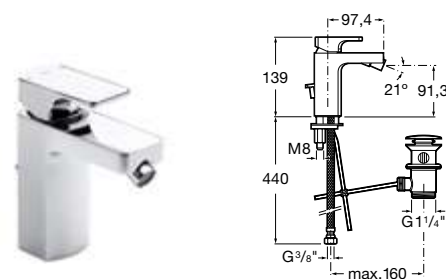

Bidet mixer

Single-lever bidet mixer with pop-up waste and flexible supply hoses. Chrome.
Ref. A5A6001C00
1 550 RON

Dimensions in mm.

Prices in RON without VAT. The present pricelist cancels the previous one.

*Product on request

®Product on stock