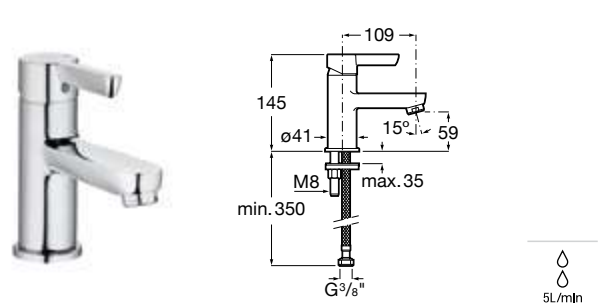

Basin mixer

Single-lever basin mixer smooth body with aerator and flexible supply hoses.
Chrome.
Ref. A5A327AC0K
267 RON