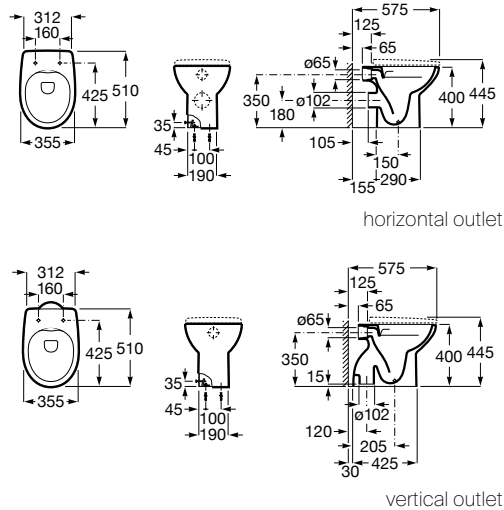

Floorstanding WC, Rimless

505 mm length
Floorstanding WC horizontal outlet
with fixing kit, Rimless
Ref. A344V03000
378 RON

540 mm length
Floorstanding WC vertical outlet
with fixing kit, Rimless
Ref. A344V04000
378 RON

SUPRALIT® seat and
cover with soft-closing
system, metal hinges,
easy fix
Ref. A801E52001
White
229 RON

SUPRALIT® seat and
cover, metal hinges
Ref. A801E50001
White
157 RON

SLIM seat and cover with
soft-closing system
Ref. A801E52002
White
229 RON