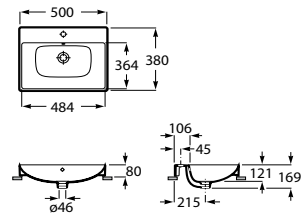

Drop-in basin*