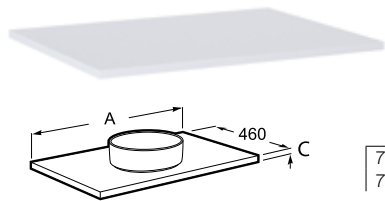

Countertop*

A	C
791	15
791	28

791x460x15 mm (Marble)

- Ref. A857781529 (Matt White) - 1 508 RON
- Ref. A857781532 (Matt Black) - 1 508 RON
- Ref. A857781534 (Forest Green) - 1 508 RON
- Ref. A857781538 (Navy Blue) - 1 508 RON

791x460x28 mm (MDF)

- Ref. A857781464 (Light Oak) - 562 RON