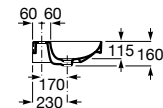

White	Matt White* / Matt Black*	Supraglaze®*
922 RON	1108 RON	1129 RON

Dimensions in mm.

Prices in RON without VAT.
The present pricelist cancels the previous one.

*Product on request

Replace (.) in the product reference with the code of the chosen finish.