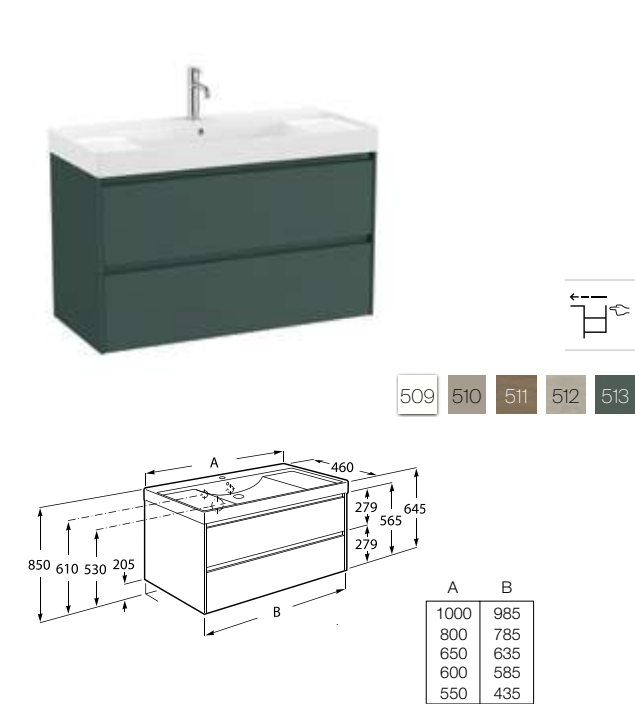

Unik *

Includes base unit with 2 drawers and a basin Fineceramic®. The basin is always supplied in white finish.