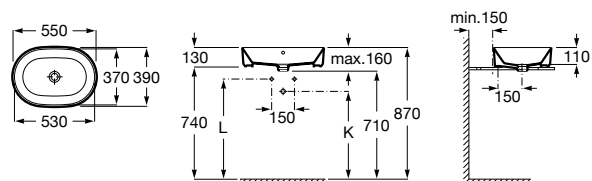

Over countertop basin

550 x 390 mm

Over countertop basin

Ref. A3270Y1..0

White

441 RON

Dimensions
in mm.

Prices in RON without VAT.
The present pricelist cancels the previous one.

Replace (..) in the product reference with
the code of the chosen finish.