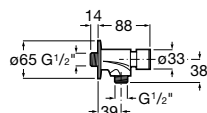

Urinal faucet

Urinal faucet. Angle shut-off cock G1/2".
Chromed.
Ref. A5A9277C00
267 RON

External tube
Chromed.
Ref. A5A9317C00
107 RON