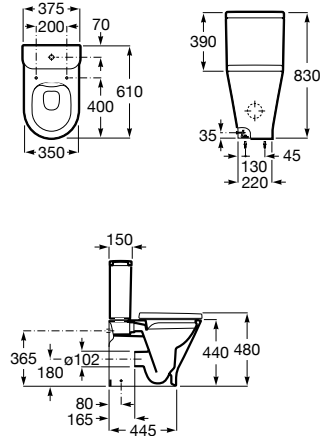

Comfort height close-coupled WC Round

610 mm length

Close-coupled WC, back to wall, Rimless with dual outlet, height 440 mm

Ref. A3420NJ000

White
877 RON

Dual flush 4,5/3L WC cistern with bottom inlet

Ref. A3410N0..0

White
727 RON

Dual flush 4,5/3L WC cistern with side inlet

Ref. A3410N1..0

White
727 RON

SUPRALIT® seat and cover with soft-closing system, metal hinges, Easy Remove

Ref. A801D22..1

White
296 RON

SUPRALIT® seat and cover with metal hinges, Easy Remove

Ref. A801D20..1

White
223 RON

SLIM seat and cover with soft-closing system

Ref. A801D22..3

White
398 RON