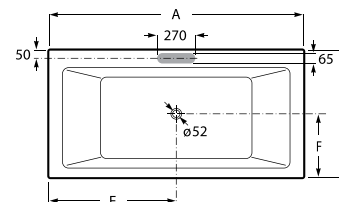

A	B	C	D	E	F	G	H
1800	900	470	860	900	425	255	340
1700	800	460	780	850	375	240	270

Acrylic bath

Dimensions	Massage	Capacity	White
1800 x 900	Ref. A248607001 Total	290 L	PD 37 240 RON
	Ref. A248584001 Tonic	290 L	PL 21 049 RON
	Ref. A248556000 Without massage	290 L	5 127 RON
	Ref. A259114000 Front panel		2 294 RON
	Ref. A259118000 Side panel		1 349 RON
1700 x 800	Ref. A248606001 Total	210 L	PD 35 082 RON
	Ref. A248583001 Tonic	210 L	PL 17 541 RON
	Ref. A248555000 Without massage	210 L	3 778 RON
	Ref. A259113000 Front panel		1 673 RON
	Ref. A259117000 Side panel		1 025 RON
	Ref. A248594000 Headrest optional		486 RON
	Ref. A248595000 Handle optional (1 piece)		486 RON
	Feet included		

For version without massage optional siphon ø52:

Chrome finish	Ref. A248213001*	515 RON	00
Rest of finishes	Ref. A2482130.*	432 RON	0A CN RG NB