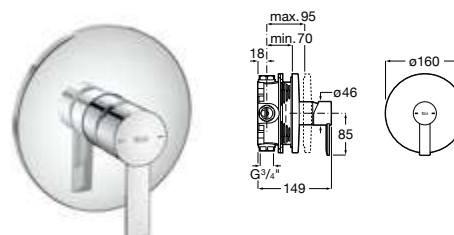

Built in bath or shower mixer

Single-lever built-in bath or shower mixer.

Chrome **Ref. A5A2B5FC00 583 RON**
Rest of finishes **Ref. A5A2B5F.0 803 RON**

To be completed with RocaBox A525869403