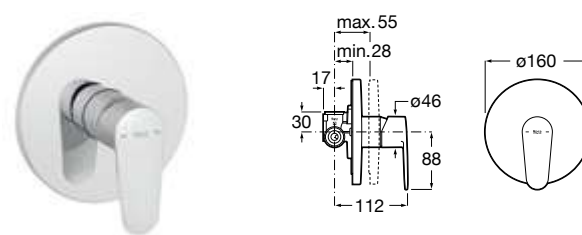

Built in bath or shower mixer

Single-lever built-in bath or shower mixer.
Chrome.
Ref. A5A224FC00
293 RON