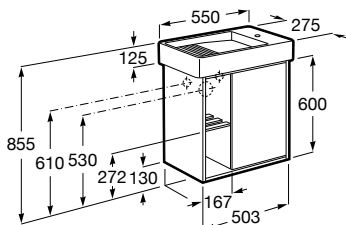

1 door

550 mm

- Ref. A852022558 (Off-White) - 3 552 RON
- Ref. A852022559 (Light Noble Grey) - 3 483 RON
- Ref. A852022560 (Light Terracota) - 3 483 RON
- Ref. A852022565 (Light Elm) - 3 483 RON

Base Unit	Washbasin
A857876XXX	A327692000