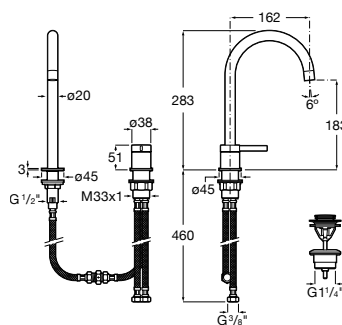

Basin mixer **N**

Basin mixer with deck-mounted lateral handle - 2 holes, smooth body, click-clack waste and flexible supply hoses. Spout 283 mm.

Chrome	Ref. A5A389EC00	612 RON
Matt Black	Ref. A5A389ENB0	859 RON
Matt White	Ref. A5A389EB00	859 RON
Everlux	Ref. A5A389E..0	919 RON

Dimensions in mm.

Prices in RON without VAT. The present pricelist cancels the previous one.

*Product on request

Replace (..) in the product reference with the code of the chosen finish.