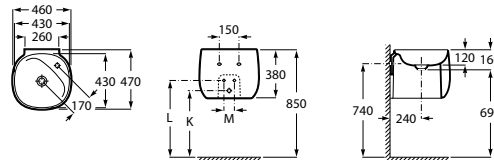

Beyond*

Totem basin

00 62 **64** 65

500 x 450 x 880 mm

Basin FINECERAMIC® with fixing kit. Includes universal waste with ceramic plug ø72 mm. Ref. A3270B0.0

White	Colour
22 471 RON	26 967 RON

Wall-hung basins with integrated semi-pedestal*