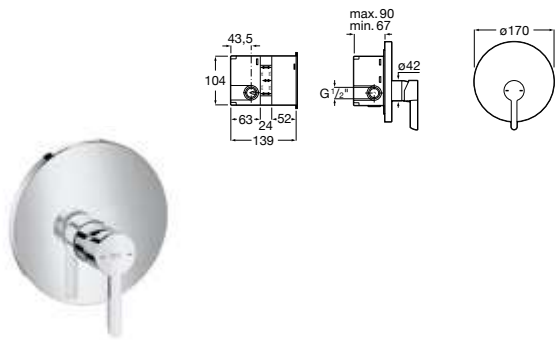

Built-in bath or shower mixer

Built-in bath or shower mixer
Chrome.
Ref. A5A2B7AC0K
321 RON