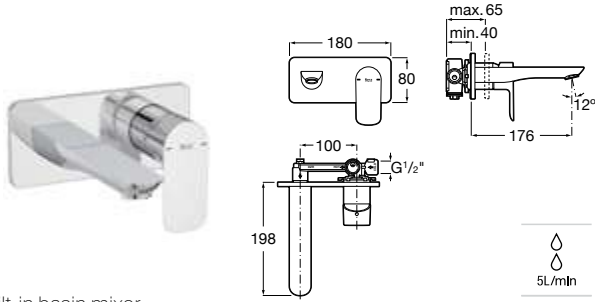

Built in basin mixer

Built-in basin mixer.
Chrome
Ref. A5A356EC00
603 RON

To be completed with Universal built-in body.
Chrome
Ref. A525220603
326 RON