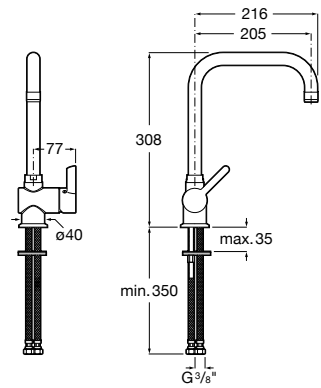

Saona / Carmen

Single-lever kitchen mixer

Single-lever kitchen sink mixer with high swivel spout, aerator and flexible supply hoses.

Chrome.

Ref. A5A847AC0K

301 RON