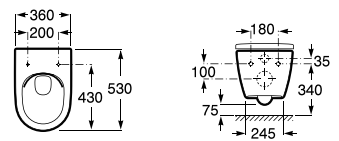

SUPRALIT® seat and cover, metal hinges

Ref. A801E10..1

White	Matt White / Matt Black
367 RON	440 RON