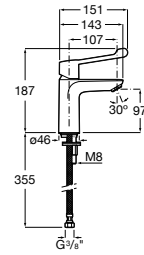

Basin mixer

Single-lever basin mixer with smooth body and flexible supply hoses. Elbow handle for people with reduced mobility Chrome.

Ref. A5A3B5GC00
434 RON