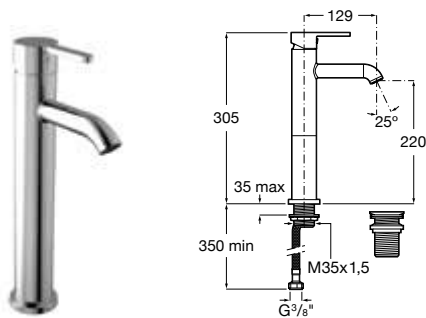

High spout basin mixer

Single-lever high spout basin mixer with smooth body, aerator and flexible supply hoses. Cold start. Chrome.
Ref. A5A3A8AC0K
491 RON