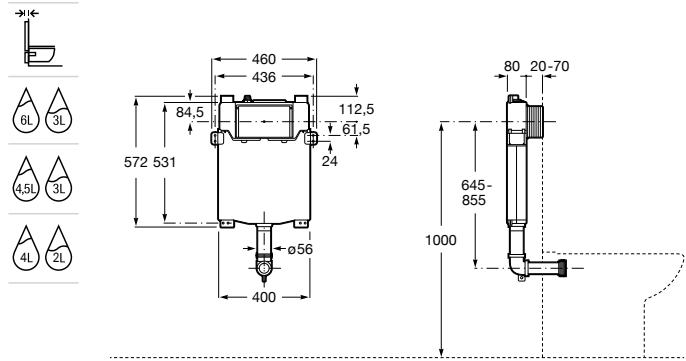

Operating plates for **Active One** installation systems

AC2 Dual

Plate AC2 Dual

Operating plate
White
Ref. A890173000
81 RON

Plate AC2 Dual

Operating plate
Chrome
Ref. A890173001
142 RON

Plate AC2 Dual

Operating plate
Grey
Ref. A890173002
142 RON

Plate AC2 Dual

Operating plate
Black matt
Ref. A890173006
142 RON

AC3 Dual

Plate AC3 Dual

Operating plate
White
Ref. A890174000
81 RON

Plate AC3 Dual

Operating plate
Chrome
Ref. A890174001
142 RON

Plate AC3 Dual

Operating plate
Grey
Ref. A890174002
142 RON

Plate AC3 Dual

Operating plate
Black matt
Ref. A890174006
142 RON