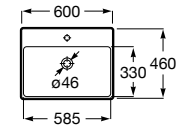

600 x 460 mm

Wall-hung basin FINECERAMIC®
Ref. A327686.0

White	Matt White* / Matt Black*	Supraglaze®*
718 RON	833 RON	938 RON