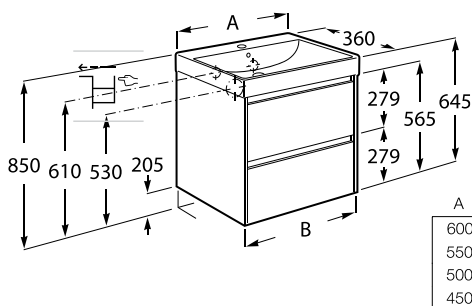

Unik Compact *

Includes base unit with 1 door and a basin Fineceramic®. The basin is always supplied in white finish.