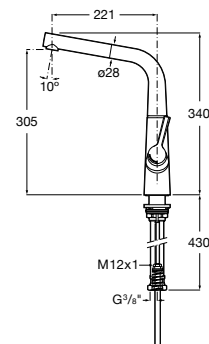

Syra single-lever kitchen sink mixer*

Kitchen sink mixer with retractable, swivel spout, and flexible supply hoses.

Cold start. Chromed

Ref. A5A852AC00

2 193 RON