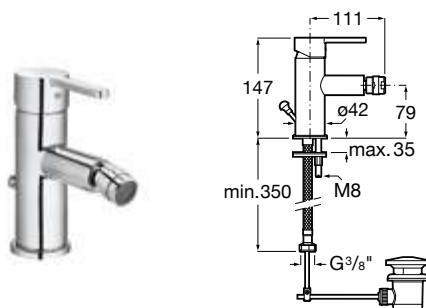

Bidet mixer

Single-lever bidet mixer with aerator, pop-up waste and flexible supply hoses. Chrome.
Ref. A5A608AC0K
383 RON