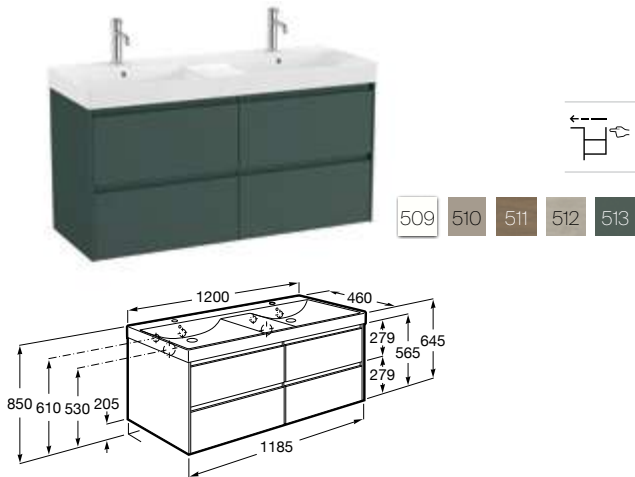

Push To Open

Drawers and doors open and close by applying slight pressure in the middle

Reduced Depth
Base Furniture
base unit

Storage capacity in small bathroom spaces

Unik *

Includes base unit with 4 drawers and double bowl basin Fineceramic®. The basin is always supplied in white finish.