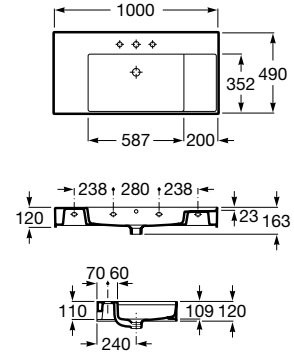

1000 x 490 mm

Basin FINECERAMIC® with fixing kit
Ref. A32752A..0