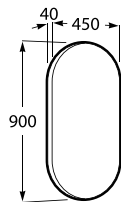

Mirror with ambient light

Temperature 3000K
1200 x 800 mm
Ref. A812424000
1 524 RON

1000 x 800 mm
Ref. A812423000
1 346 RON

800 x 800 mm
Ref. A812422000
1 168 RON

600 x 800 mm
Ref. A812421000
1 016 RON

Round mirror with ambient light

Temperature 3000K
 $\varnothing$ 1000 mm
Ref. A812427000
1 499 RON

$\varnothing$ 800 mm
Ref. A812426000
1 143 RON

$\varnothing$ 600 mm
Ref. A812425000
978 RON