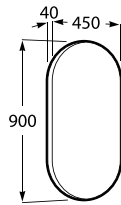

Oval mirror

450 x 900 mm
Ref. A812420000
889 RON