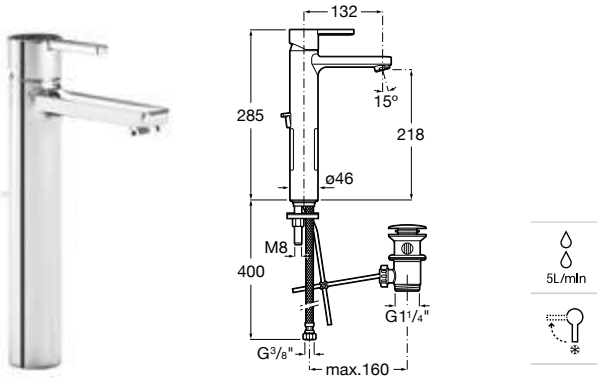

High spout basin mixer*

High spout single-lever basin mixer, with aerator, pop-up waste and flexible supply hoses.
Cold Start. Chrome.
Ref. A5A3496C00
1 554 RON