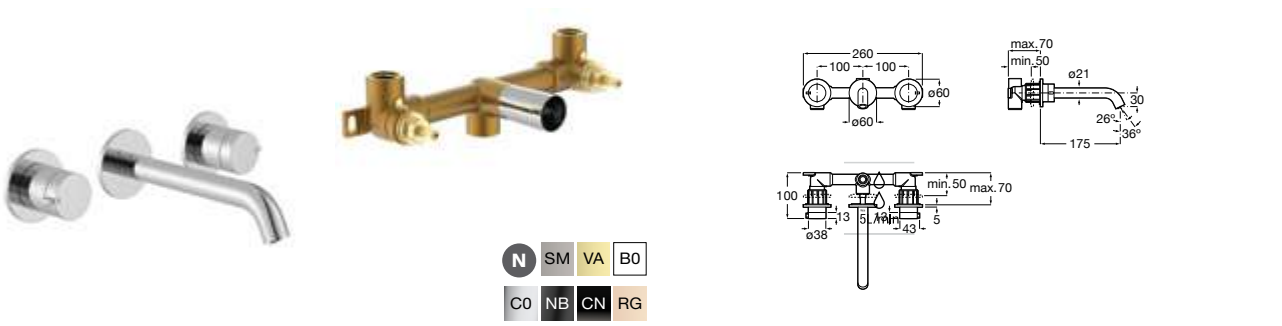

Twin-lever built-in basin mixer* N

Twin-lever basin mixer with lateral handle - 3 holes, L-Size

Chrome	Ref. A5A469EC00	805 RON
Matt Black	Ref. A5A469ENB0	1 128 RON
Matt White	Ref. A5A469EB00	1 128 RON
Everlux	Ref. A5A469E..0	1 209 RON

Built-in body required A5E4601..0

Chrome	Ref. A5E4601C00	351 RON
Matt Black	Ref. A5E4601NB0	455 RON
Matt White	Ref. A5E4601B00	455 RON
Everlux	Ref. A5E4601..0	490 RON

Dimensions in mm. Prices in RON without VAT. The present pricelist cancels the previous one.

*Product on request Replace (..) in the product reference with the code of the chosen finish.