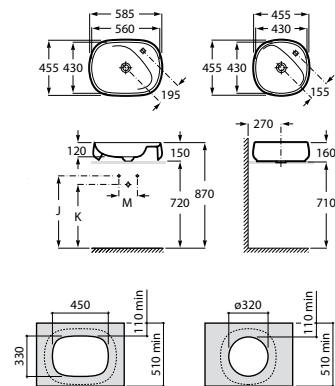

585 x 455 x 150 mm

Basin FINECERAMIC®. Includes universal waste with ceramic plug ø72 mm. Ref. A3270B8.0

White	Colour
2 392 RON	2 869 RON

455 x 455 x 150 mm

Basin FINECERAMIC®. Includes universal waste with ceramic plug ø72 mm. Ref. A3270B9.0

White	Colour
1 714 RON	2 058 RON

	K	L	M
Totem	530	610	150
Minimal			
Bottle	610	640	

Dimensions in mm.

Prices in RON without VAT. The present pricelist cancels the previous one.

*Product on request

Replace (..) in the product reference with the code of the chosen finish.