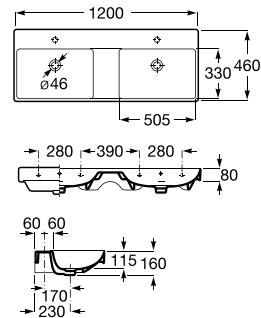

1200 x 460 mm

Double bowl wall-hung basin FINECERAMIC®
Ref. A32768B..0

White	Matt White* / Matt Black*	Supraglaze®*
1449 RON	1739 RON	2105 RON

Dimensions in mm.

Prices in RON without VAT.
The present pricelist cancels the previous one.

*Product on request

Replace (..) in the product reference with the code of the chosen finish.