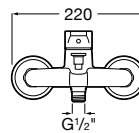

Wall-mounted bath-shower mixer*

Single-lever bath shower mixer with automatic diverter.

Chrome.

Ref. A5A0D6AC0K

446 RON