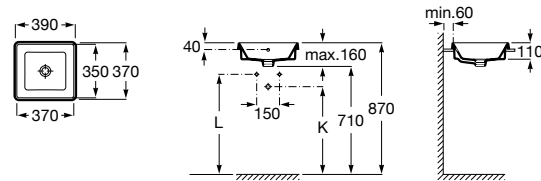

	K (Trap)	L
Totem/Minimal	530	610
Bottle	610	640

Drop-in basin

ø 400 mm
Drop-in basin
Ref. **A3270Y4..0**
White
579 RON

	K (Trap)	L
Totem/Minimal	530	610
Bottle	610	640

Drop-in basin

390 x 370 mm
Drop-in basin
Ref. **A3270Y7..0**
White
545 RON