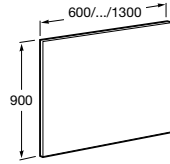

Luna

A
750
550

Luna mirrors

1300 x 900 mm
Ref. A812192000
1076 RON

1000 x 900 mm
Ref. A812189000
852 RON

700 x 900 mm
Ref. A812184000
470 RON

$\varnothing$ 750 mm
Ref. A812194000
725 RON

1200 x 900 mm
Ref. A812191000
900 RON

900 x 900 mm*
Ref. A812188000
788 RON

600 x 900 mm
Ref. A812182000
470 RON

$\varnothing$ 550 mm
Ref. A812193000
539 RON

1100 x 900 mm*
Ref. A812190000
870 RON

800 x 900 mm
Ref. A812117000
626 RON