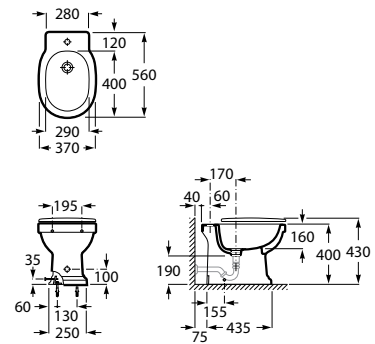

Bidet*

560 mm length
Bidet
Ref. A3570A4000
White
1 793 RON

Cover **SUPRALIT®** with metal hinges
Ref. A806B5000B
White
590 RON