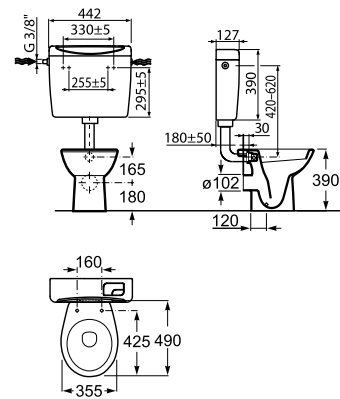

Wall-hung bidet

520 mm length

Wall-hung bidet
Ref. A355198..0
White
338 RON

Pack - Horizontal outlet

Single floorstanding WC, horizontal outlet with high plastic cistern with seat and cover, termoplast in a box

Ref. A34P197000
White
632 RON

Pack - Vertical outlet

Single floorstanding WC, vertical outlet with plastic cistern, with seat and cover, termoplast in a box

Ref. A34S198000
White
632 RON