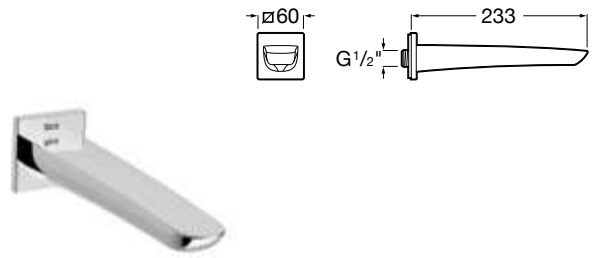

Wall-mounted spout Insignia *

Wall-mounted bath spout.
Chrome.

Ref. A5A0703C00 C0
1138 RON

Everlux. CN RG NM
Ref. A5A0703..0 C0 RG NM
1205 RON