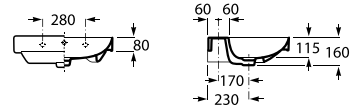

650 x 460 mm

Wall-hung basin FINECERAMIC®
Ref. A327687.0

White	Matt White* / Matt Black*	Supraglaze®*
890 RON	1 068 RON	1 158 RON