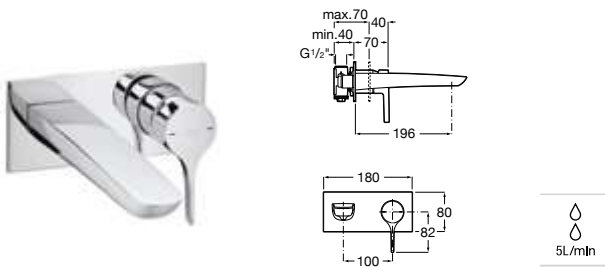

Built-in single-lever basin mixer

Single-lever built-in basin mixer. Chrome.
Ref. A5A353AC00
1 580 RON

To be completed with built-in universal body
Ref. A525220603
326 RON