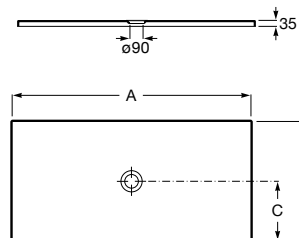

62 64 65

Dimensions		
1800 x 800 x 35	Ref. A3740L0.0	4 011 RON
1800 x 700 x 35	Ref. A3740L1.0	3 850 RON
1600 x 800 x 35	Ref. A3740L2..0	3 800 RON
1600 x 700 x 35	Ref. A3740L3..0	3 744 RON
1400 x 800 x 35	Ref. A3740L4..0	3 742 RON
1400 x 700 x 35	Ref. A3740L5..0	3 609 RON
1200 x 800 x 35	Ref. A3740L6..0	3 327 RON
1200 x 700 x 35	Ref. A3740L7..0	3 509 RON
1000 x 800 x 35	Ref. A3740L8..0	3 302 RON
1000 x 700 x 35	Ref. A3740L9..0	1 900 RON