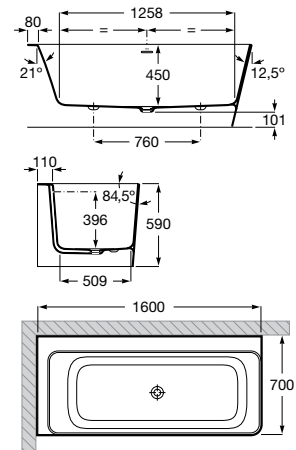

1600 x 700

Left corner Stonex® bath with panels. Includes click-clack drain, trap and integrated overflow.

	Massage	Capacity	White	Colour
Ref. A248629.0	Without massage	260 L	12 245 RON	14 276 RON

White OO	White and Black OK

Option: Click-Clack waste in colour

Ref. A24L5810..* **486 RON**