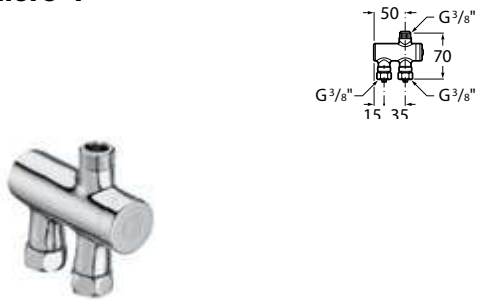

Basin faucets / Thermostatic Micro-T

Thermostatic Micro-T Premixed water. Chrome.
Ref. A5A0179C00
820 RON