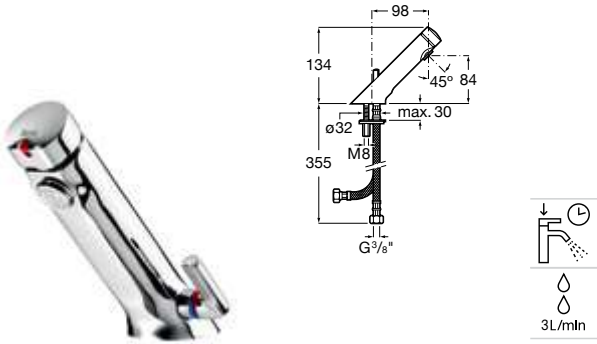

Avant / Self-closing

Deck-mounted basin mixer*

Deck-mounted basin mixer. With aerator. Chromed.
Ref. A5A3179C00
1199 RON