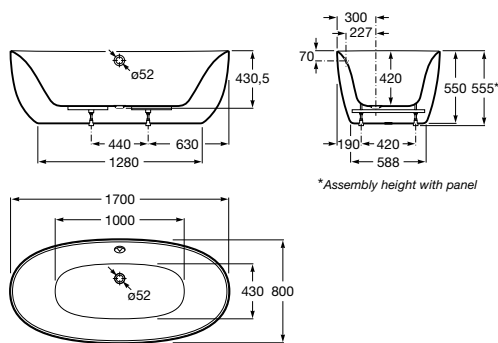

1700 x 800

Oval acrylic bath with pop-up waste and siphon

	Massage	Capacity	White
Ref. A248313000	Without massage	175 L	11 064 RON