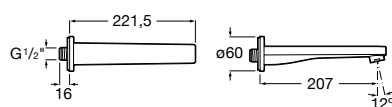

Wall-mounted spout Square.

Chrome.

Ref. A525308900

317 RON

Pals

In an encounter between technology and design, Pals incorporates a very thin and charismatic handle that delivers the water with total precision.