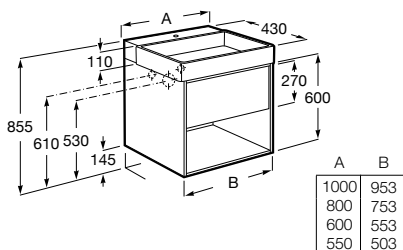

558 Off-white
559 Light Noble Grey

560 Light Terracota
565 Light Elm

Unik*

Includes base unit with 1 drawer, open shelf and basin in white finish with 1 tap hole

1 drawer

1000 mm

Ref. A852037558 (Off-White) - 6 994 RON
 Ref. A852037559 (Light Noble Grey) - 6 994 RON
 Ref. A852037560 (Light Terracota) - 6 994 RON
 Ref. A852037565 (Light Elm) - 6 994 RON