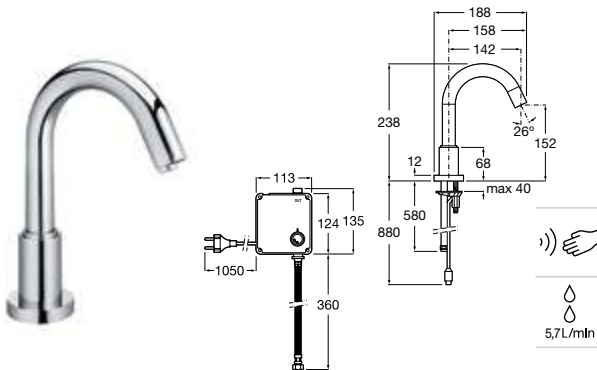

Electronic basin faucet Loft-E.* Premixed

Electronic basin faucet with flexible supply hoses. Chromed

Powered by 4 AA alkaline batteries (1.5V LRG) (AA).
Ref. A5A3243C00
1658 RON

Powered by mains connection (230V)®.
Ref. A5A3343C00
1700 RON