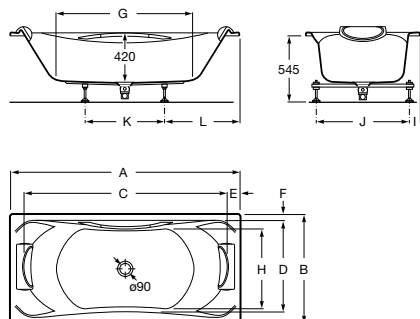

A	B	C	D	E	F	G	H	I	J	K	L	Litr.¹
1900	1100	1685	980	1075	60	1230	830	85	930	700	600	285
1800	900	1585	800	1075	50	1130	650	85	730	620	590	220

¹Liters to the overflow

*Mounting height with panel

Acrylic bath

Dimensions		Massage	Finishes	Capacity	White
1900 x 1100	Ref. A248052001	Total	Chrome	285 L	PD 38 562 RON
	Ref. A247989001	Without massage	Chrome	285 L	6 944 RON
1800 x 900	Ref. A248054001	Total	Chrome	220 L	PD 36 966 RON
	Ref. A248013001	Without massage	Chrome	220 L	5 900 RON

Feet, headrest, handle and drain with hidden overflow as standard

Compatible panels on page 582