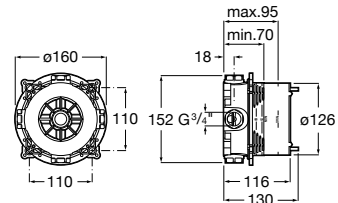

RocaBox

RocaBox Universal.
Ref. A525869403
495 RON