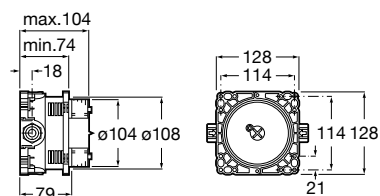

Internal subset Sentronic-E*

Internal subset with shut-off valve.
Mains connection (230).
Ref. A525874603
1 380 RON

Dimensions
in mm.

Prices in RON without VAT.
The present pricelist cancels the previous one.

*Product on request

① Includes power supply