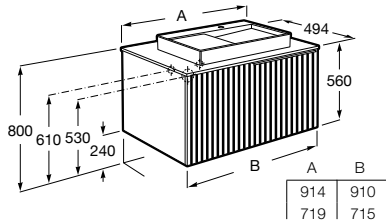

1 drawer

700 mm

Ref. A851948553 (Black countertop and black matt basin) - 3 973 RON
Ref. A851948554 (White countertop and white matt basin) - 3 973 RON

Base Unit	Countertop	Washbasin
A857827557	A857829XXX	A327274..B