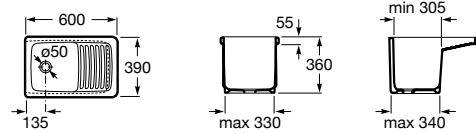

| Meridian close-coupled WC and Access Pro accessories.

Other products / Laundry sink

Henares

600 x 390 x 360 mm

Laundry sink
Ref. A368951001
1 061 RON

Unik Henares*

390 x 600 x 847 mm

Laundry sink and unit
Ref. A851028806
1 483 RON