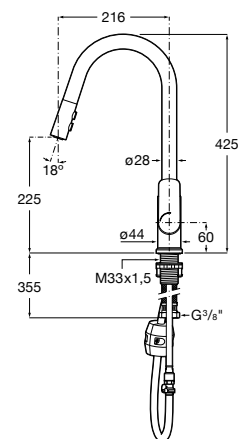

Cala

Single-lever kitchen sink mixer

Single-lever kitchen sink mixer with U spout fixed, aerator and flexible supply hoses.

Chromed.
Ref. A5A846EC00 **C0**
558 RON

Matt black
Ref. A5A846ENB0 **NB**
790 RON

Single-lever kitchen sink mixer

Single-lever kitchen sink mixer with L spout fixed, aerator and flexible supply hoses.

Chromed.
Ref. A5A836EC00 **C0**
589 RON

Matt black
Ref. A5A836ENB0 **NB**
829 RON

Single-lever kitchen sink mixer

Single-lever kitchen sink mixer pull-down with aerator and flexible supply hoses.

Chromed.
Ref. A5A816EC00 **C0**
765 RON

Matt black
Ref. A5A816ENB0 **NB**
1080 RON

Single-lever kitchen sink mixer

Single-lever kitchen sink mixer pull-out with aerator and flexible supply hoses.

Chromed.
Ref. A5A856EC00 **C0**
765 RON

Matt black
Ref. A5A856ENB0 **NB**
1080 RON