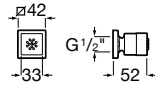

Shower jets **Puzzle** **N**

Puzzle* **N**