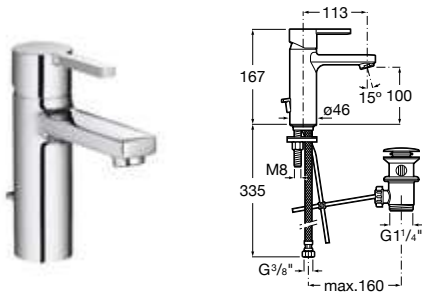

Naia / Ceramic cartridge

Basin mixer

Single-lever basin mixer with aerator, pop-up waste and flexible supply hoses. Cold start. Chrome.

Ref. A5A3096C00
548 RON