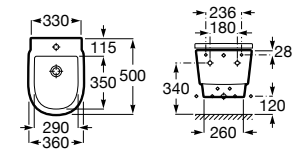

White	Matt White
294 RON	461 RON

Wall-hung bidet*

00 62 S0

500 mm length

Wall-hung bidet
Ref. A357695.0

Cover for bidet with soft closing system.
Ref. A806F02..2

White	Matt White	Supraglaze®
1 251 RON	1 508 RON	1 508 RON