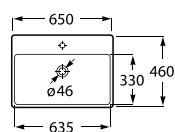

650 x 460 mm

Basin FINECERAMIC®
Ref. A327687.0

White	Matt White* / Matt Black*	Supraglaze®*
890 RON	1 068 RON	1 158 RON