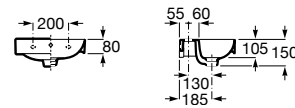

400 x 320 mm

Compact wall-hung basin FINECERAMIC®

Ref. A32768D..0

White	Matt White* / Matt Black*	Supraglaze®**
680 RON	815 RON	886 RON