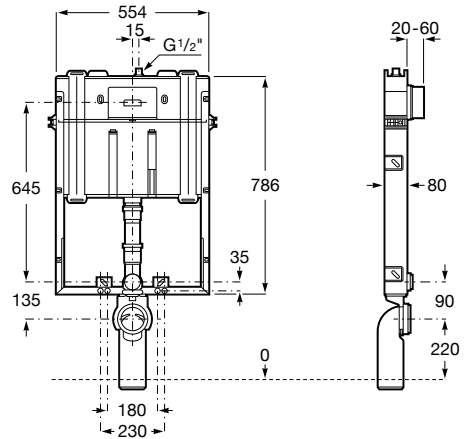

For wall-hung WC

Duplo S Basic WC Compact ⁽¹⁾ N

Built-in structure with compact dual-flush cistern for wall-hung WC, minimum depth of 90 mm. Elbow Ø90/Ø110. Axial distance of 180 and 230 mm. Upper and side hydraulic connection. Flushing mechanism with Dual Cable Technology.
Ref. A8900A0120
759 RON