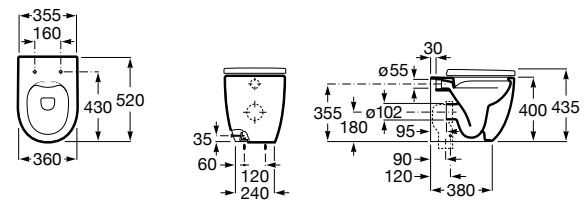

Compact floorstanding WC, Rimless

520 mm length

Back to wall WC dual outlet with fixing kit, elbow for vertical waste
Ref. A347246000
White
1 226 RON

SUPRALIT® seat and cover with soft-closing system, metal hinges, Easy Remove
Ref. A8012A2..B
White
304 RON

SUPRALIT® seat and cover with metal hinges
Ref. A8012A0..B
White
223 RON

SLIM seat and cover with soft-closing system
Ref. A8012D12..3
White
198 RON

Dimensions in mm.

Prices in RON without VAT. The present pricelist cancels the previous one.

*Product on request

Replace (.) in the product reference with the code of the chosen finish.