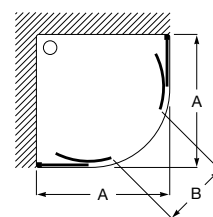

URA MR*

MR - Angular shower screen with 2 sliding doors + 2 fixed doors

Maxiclean treatment included

Height 1950 mm.