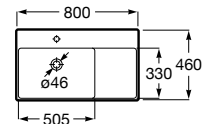

White	Matt White* / Matt Black*	Supraglaze®*
922 RON	1108 RON	1129 RON

Dimensions in mm.

Prices in RON without VAT.
The present pricelist cancels the previous one.

*Product on request

Replace (.) in the product reference with the code of the chosen finish.