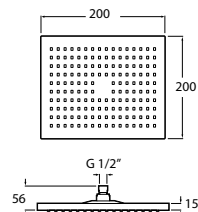

Shower head rectangular 360 x 240*

Shower head rectangular 360 x 240 mm. ABS Chrome.
Can be installed on the wall or on the ceiling
Support kit/arm not included.

ABS Chrome.

Ref. **A5B3050C00** C0
376 RON

Shower head square 200 x 200

Shower head square 200 x 200 mm. ABS Chrome.
Can be installed on the wall or on the ceiling
Support kit/arm not included.

ABS Chrome.

Ref. **A5B2350C00** C0
241 RON

Shower head round ø 300

Shower head ø 300 mm adjustable. Brass.
Can be installed on the wall or on the ceiling.
Support kit/arm not included.

Everlux.

Ref. **A5B3950.0** CN RG NM

1019 RON

VA SM N

Shower head square 300 x 300

Shower head square 300 x 300 mm. Brass.
Can be installed on the wall or on the ceiling
Support kit/arm not included.

Everlux.

Ref. **A5B4050.0** CN RG NM

1300 RON

VA SM N

Dimensions
in mm.

Prices in RON without VAT.
The present pricelist cancels the previous one.

*Product on request

Replace (.) in the product reference
with the code of the chosen finish.