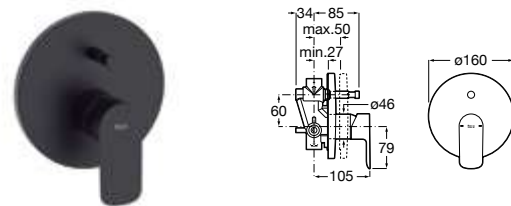

Built-in bath-shower mixer

Single-lever built-in bath-shower mixer
with automatic diverter.
Ref. A5A066E..0
518 RON

NB BO