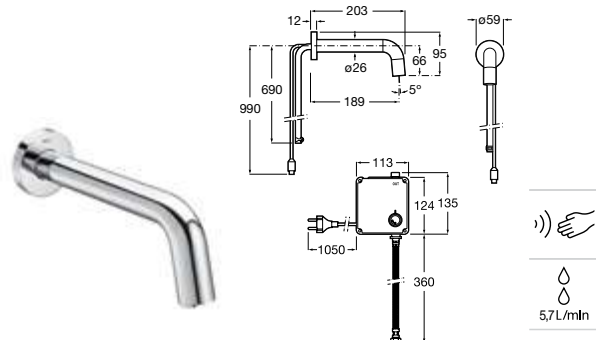

Loft-E / Sentronic-E* / Electronic

Built-in electronic basin faucet Loft-E* Premixed

Electronic basin faucet with flexible supply hoses. Chromed

Powered by 4 AA alkaline
batteries (1.5V LRG)AA).
Ref. A5A3543C00
1783 RON

Powered by mains
connection (230 V)^①.
Ref. A5A3643C00
1945 RON