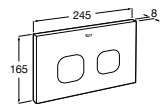

AC3 Dual

Plate AC3 Dual

Operating plate
White
Ref. A890174000
81 RON

Plate AC3 Dual

Operating plate
Chrome
Ref. A890174001
142 RON

Plate AC3 Dual

Operating plate
Grey
Ref. A890174002
142 RON

Plate AC3 Dual

Operating plate
Black matt
Ref. A890174006
142 RON