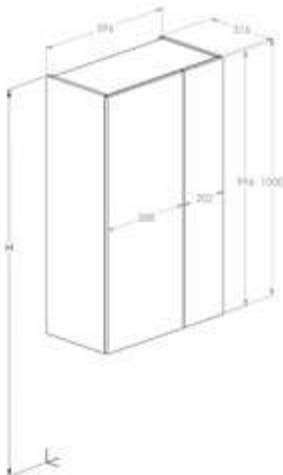

Dimensions in mm.

Prices in RON without VAT. The present pricelist cancels the previous one.

*Product on request