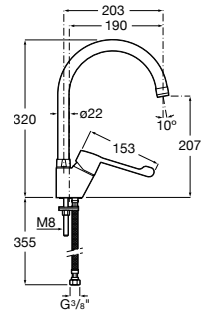

Victoria Pro

Single-lever kitchen sink mixer

Single-lever kitchen sink mixer with swivel spout and flexible supply hoses. Handle for people with reduced mobility.

Chromed.

Ref. A5A8E5GC00

452 RON