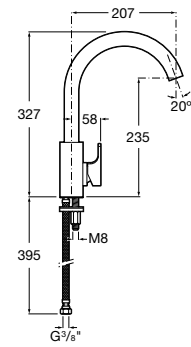

L90

Single-lever kitchen sink mixer*

Kitchen sink mixer with curved swivel spout and flexible supply hoses.
Cold start. Chromed
Ref. A5A8301C00
1 537 RON