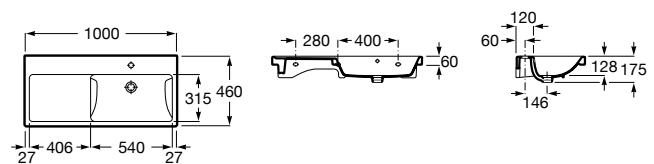

Wall-hung basin, asymmetric

1000 x 460 mm

Wall-hung basin with fixing kit

Ref. A3270MB..0

White

932 RON

Wall-hung basin, asymmetric

1000 x 460 mm