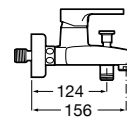

Wall-mounted bath-shower mixer*

Single-lever bath shower mixer with automatic diverter.

Chrome.

Ref. A5A0D6AC0K

446 RON