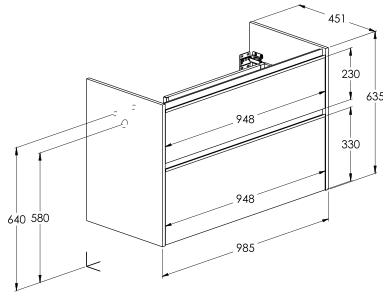

Compatible products ordered separately:

Set of handles*

2 pieces

- Ref. A817008339 (Chrome) - 409 RON
- Ref. A817008485 (Matt Black) - 409 RON