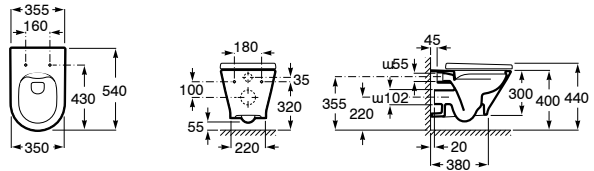

Wall-hung WC, Round, Rimless

540 mm length
Wall-hung Round WC, Rimless
Ref. A3460N7..0
White
1018 RON

SUPRALIT® seat and cover with soft-closing system, metal hinges, Easy Remove
Ref. A801D12..1
White
343 RON

SUPRALIT® seat and cover with metal hinges, Easy Remove
Ref. A801D10..1
White
229 RON

SLIM seat and cover with soft-closing system
Ref. A801D12..3
White
198 RON