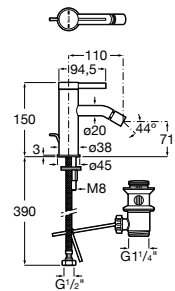

Bidet mixer

5L/min

Single-lever bidet mixer with aerator, pop-up waste and flexible supply hoses.

Chrome	Ref. A5A609EC00	529 RON
Matt Black	Ref. A5A609ENB0	742 RON
Matt White	Ref. A5A609EB00	742 RON
Everlux	Ref. A5A609E..0	1 052 RON

Dimensions
in mm.

Prices in RON without VAT.
The present pricelist cancels the previous one.

*Product on request

Replace (..) in the product reference
with the code of the chosen finish.