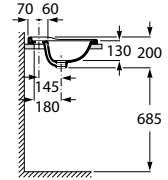

648 RON

Dimensions
in mm.

Prices in RON without VAT.
The present pricelist cancels the previous one.

Replace (..) in the product reference with
the code of the chosen finish.

Drop-in basins

Carmen

	K	J
Totem	530	610
Minimal	530	610
Bottle	570	640