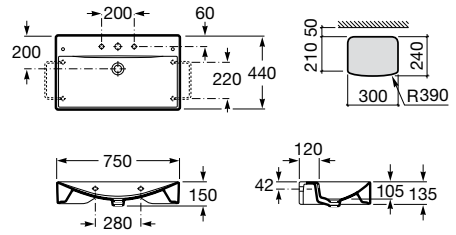

Diverta

750 x 440 x 135 mm

Countertop or wall-hung basin
with fixing kit
Ref. A327110..0
White
1103 RON