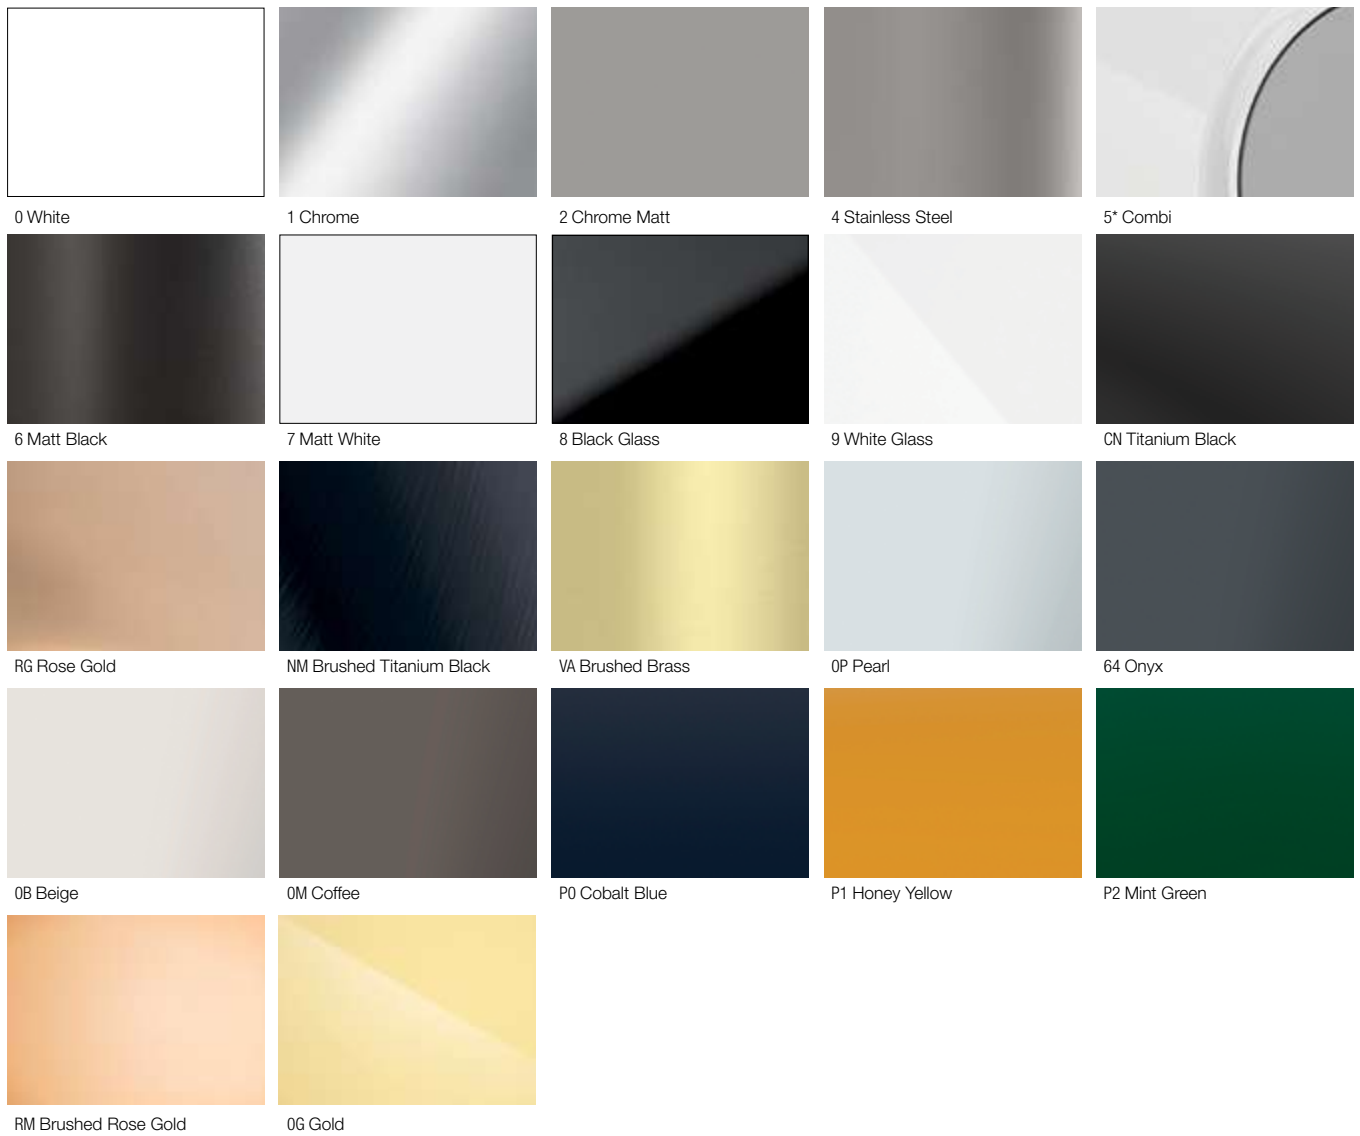

Quick guides / Finishes operating plates