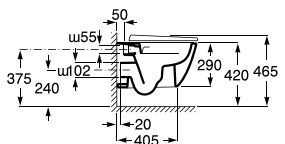

SUPRALIT® seat and cover, metal hinges

Ref. A801E10..1

White	Matt White / Matt Black
367 RON	440 RON