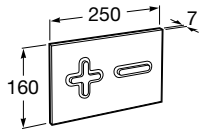

PL4 Dual

PL5 Dual

PL6 Dual

PL7 Dual

PL10 Dual