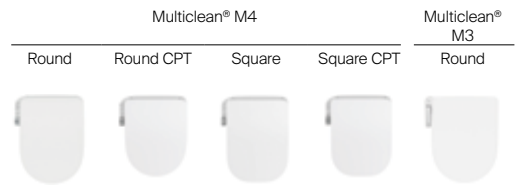

Compatibility Multiclean® with toilets

			Multiclean® M4				Multiclean® M3
			Round	Round CPT	Square	Square CPT	Round
TOILETS	THE GAP SQUARE Wall-hung	Ref. A346477.0 Ref. A34647L..0				●	
	THE GAP SQUARE Close-coupled	Ref. A342737.H Ref. A342472..0 Ref. A34273A..0					●
	THE GAP SQUARE Wall-hung	Ref. A34647A..0				●	
	THE GAP ROUND Close-coupled	Ref. A3420N8..0		●			●
	THE GAP ROUND High-level cistern	Ref. A3470N7.0 Ref. A3470N8..0		●			●
	THE GAP ROUND Wall-hung	Ref. A3460NL..0		●			●
	THE GAP ROUND D-TRIT Close-coupled	Ref. A34TON2..0					●
	THE GAP ROUND Close-coupled	Ref. A3420N7.0 Ref. A3420NJ.0			●		
	THE GAP ROUND Wall-hung	Ref. A3460NB..0			●		
	DEBBA SQUARE Close-coupled	Ref. A342998.0 Ref. A342997.0 Ref. A34299B..U				●	
	DEBBA SQUARE High-level cistern	Ref. A347996.0				●	
	DEBBA SQUARE Wall-hung	Ref. A346997.0				●	
	DEBBA ROUND Close-coupled	Ref. A34299P.0 Ref. A34299J..0 Ref. A34299K..0		●			●
	DEBBA ROUND Wall-hung	Ref. A346998.0		●			●
	VICTORIA Close-coupled	Ref. A342V05.0			●		
	VICTORIA Close-coupled	Ref. A342394..0 Ref. A342395..0					●
	VICTORIA High-level cistern	Ref. A344397.0 Ref. A344398.0		●			●
	VICTORIA Wall-hung	Ref. A346303.S		●			●