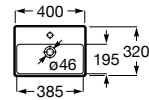

400 x 320 mm

Compact wall-hung basin FINECERAMIC®

Ref. A32768D..0

White	Matt White* / Matt Black*	Supraglaze®**
680 RON	815 RON	886 RON