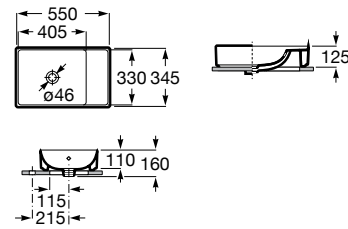

Ona

550 x 345 mm
Over countertop basin
FINECERAMIC®
Ref. A32768C.0

White	Matt White* / Matt Black*	Supraglaze®*
1128 RON	1354 RON	1465 RON