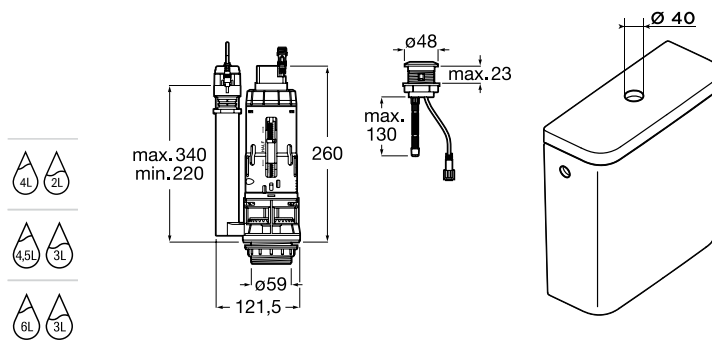

- Installation:
- Material:
- Capacity:
- Color:

Countertop
ABS
250 ml
White

EM1

Electronic universal dual flush mechanism.

**General technical data**

Electronic (touchless) dual flush mechanism. Integrated sensor that allows the activation of the full or partial flush depending on the hand movement. Powered by four 1.5 V LR6 (AA) alkaline batteries.