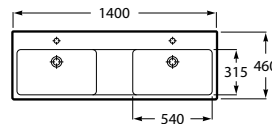

Trap	K	L
Totem	530	610
Minimal		
Bottle	570	640