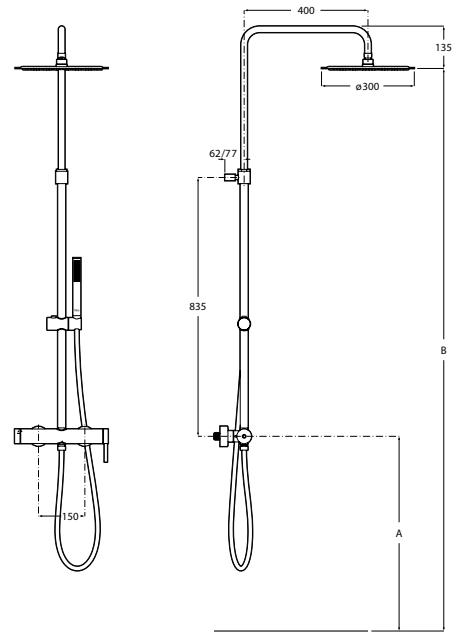

Ona N

Ona shower column ⁽¹⁾

Shower column with lateral handle
Chrome.

Ref. A5A979EC00
2 189 RON

Finishes:

Matt Black

Ref. A5A979ENB0
3 066 RON

Matt White

Ref. A5A979EB00
3 066 RON

Everlux

Ref. A5A979E..0
3 284 RON

A	1000	1100	1200
B	1800/2175	1900/2275	2000/2375