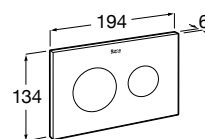

PS3

Plate PS3

Operating plate
White
Ref. A890223300 173 RON
Black Matt
Ref. A890223306 239 RON

Chrome
Ref. A890223301 239 RON
White Matt
Ref. A890223307 239 RON