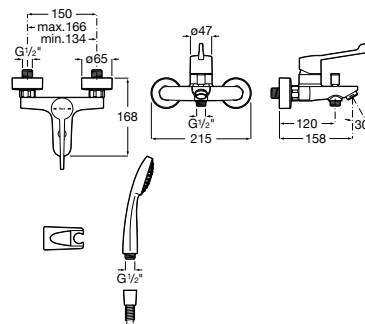

Wall-mounted bath-shower mixer

Single-lever bath-shower mixer with automatic diverter, hand shower, flexible hose 1,70 m and swivel bracket. Handle for people with reduced mobility. Chrome.

Ref. A5A015GC00
706 RON