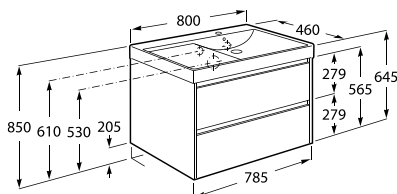

Unik *

Includes base unit with 2 drawers and a basin Fineceramic®. The basin is always supplied in white finish.