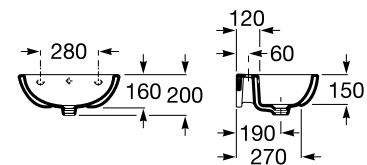

Adele

A	B	C	D
550	450	475	295
500	400	425	250

550 x 450 mm

Basin with fixing kit
Ref. A325195000
White
206 RON

500 x 400 mm

Basin with fixing kit
Ref. A325196000
White
173 RON

Pedestal
Ref. A335990000
White
220 RON

Semi pedestal with
fixing kit
Ref. A335191000
White
166 RON

Dimensions in mm. Prices in RON without VAT. The present pricelist cancels the previous one.

Replace (.) in the product reference with the code of the chosen finish.

⁰⁾ Till the end of stock