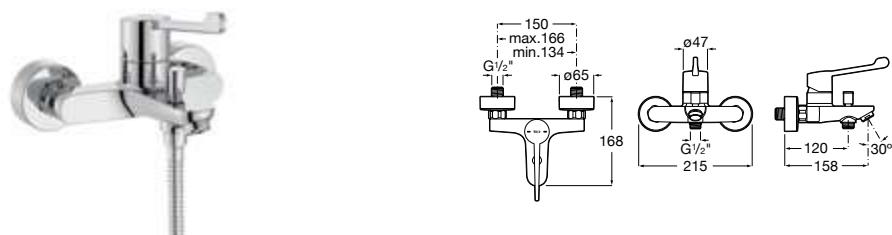

Wall-mounted bath-shower mixer

Single-lever bath-shower mixer with automatic diverter. Handle for people with reduced mobility.

Chrome.
Ref. A5A025GC00
625 RON