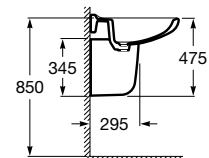

Victoria (2)

A	B	C	D	E
650	510	520	335	205
560	460	450	295	205
520	410	415	255	190

650 x 510 mm

Basin with fixing kit
Ref. A325391..0
White
287 RON

560 x 460 mm

Basin with fixing kit
Ref. A325393..0
White
205 RON

520 x 410 mm

Basin with fixing kit
Ref. A325394..0
White
164 RON

Pedestal
Ref. A331300..1
White
202 RON

Semipedestal
Ref. A336312..5
White
199 RON