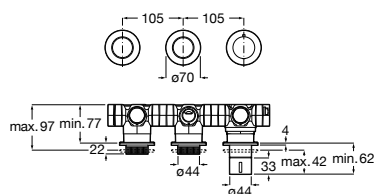

T-Multi Switch* **N**

Built-in thermostatic mixer 2 way

Built-in thermostatic mixer 2-way.

Chrome.

Ref. A5A704AC00 **CO**
1 125 RON

Matt Black.

Ref. A5A704ANBO **NB**
1 638 RON

Everlux.

Ref. A5A704A..0 **CN VA SM**
1 755 RON

To be completed with built-in body

Ref. A5E704AC00
3 393 RON

Dimensions
in mm.

Prices in RON without VAT.
The present pricelist cancels the previous one.

* Product on request

Replace (..) in the product reference
with the code of the chosen finish.