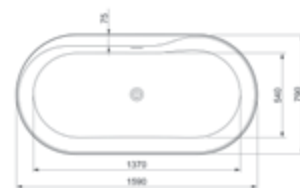

1590 x 790

Stonex® bath. Includes waste drain (ø 52 mm) and integrated overflow

	Massage	Capacity	White	Colour*
Ref. A248466..0	Without massage	318 L	10 248 RON	14 103 RON

White
00

White and Onyx
OX

White and Beige
OB

White and Pearl
OP

White and Coffee
OC

White and Black
OK