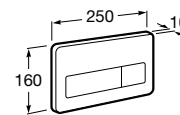

Plate PL3-E Dual Electronic
Stainless steel
operating plate
Ref. A890097400
2 233 RON