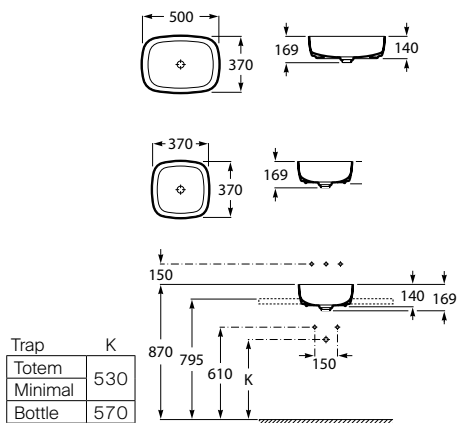

Trap	K
Totem	530
Minimal	
Bottle	570