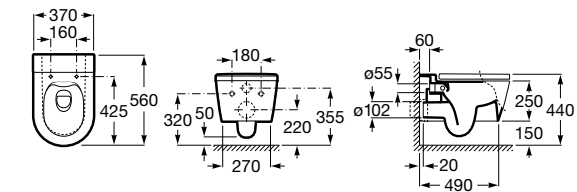

White	Colour
422 RON	422 RON

Wall-hung WC Round, Rimless

- 00
- 62
- 63
- 64
- 65
- 66

560 mm length
 Wall-hung WC
 Rimless
 Ref. A346527.0

White	Colour
2 100 RON	2 520 RON

SUPRALIT® seat and cover with soft-closing system, metal hinges, Easy Remove
 Ref. A801522..B