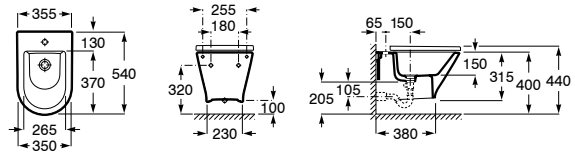

Wall-hung bidet with hidden fixation, Round