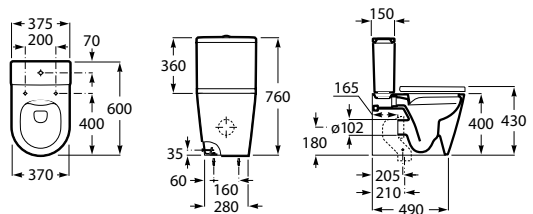

SUPRALIT® seat and cover with soft-closing
system, metal hinges, Easy Remove
Ref. A80152C..B

White	Colour
411 RON	411 RON

Dimensions
in mm.

Prices in RON without VAT.
The present pricelist cancels the previous one.

*Product on request

Replace (.) in the product reference with
the code of the chosen finish.