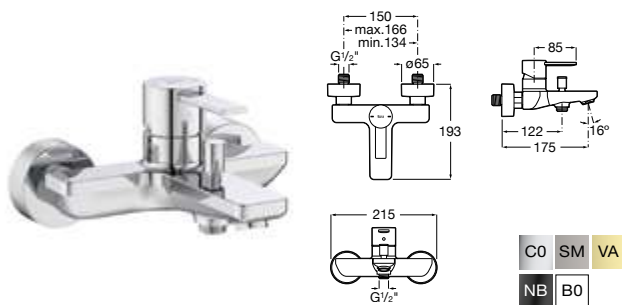

Wall-mounted bath-shower mixer

Single-lever bath-shower mixer.

Chrome **Ref. A5A025FC00 624 RON**
Rest of finishes **Ref. A5A025F.0 1031 RON**