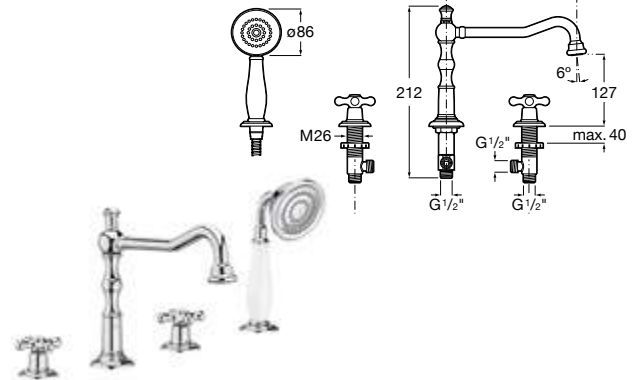

Deck-mounted bath-shower mixer *

Deck-mounted bath-shower mixer with central spout, diverter and handshower.
Chromed.

Ref. A5A094BC00
1 306 RON