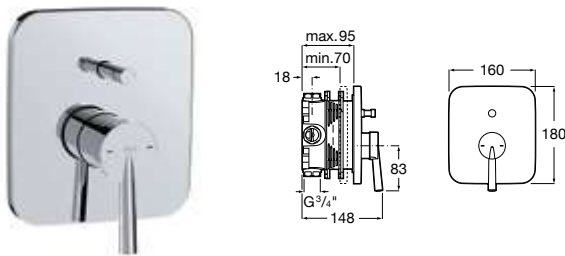

Built-in bath-shower mixer

Built-in bath-shower mixer with automatic diverter.
Chrome.
To be completed with RocaBox A525869403
Ref. A5A0B6DC00
1 086 RON