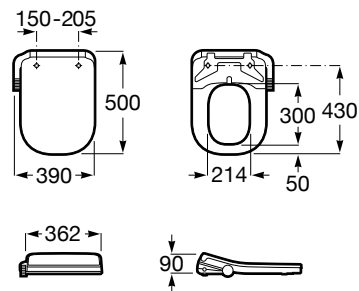

Multiclean® M4 Square with heated seat* **N**

Seat with washing and drying function and temperature adjustment
Square shape. Needs power supply.

Ref. A804054S21
5 559 RON