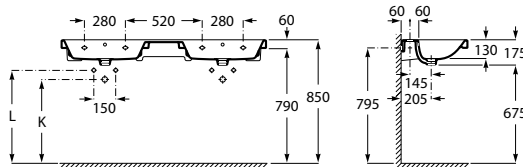

See also The Gap Furniture collection:

Wall-hung basin, double

Trap	K	L
Totem	530	610
Minimal		640
Bottle	570	

1400 x 460 mm

Double bowl wall-hung basin with fixing kit

Ref. A3270MU..0

White

1 465 RON