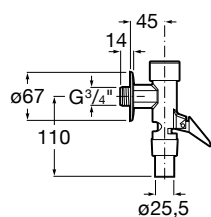

Flush valves* / for WC

Aqualine Basic

Flush valve for WC 3/4".
Ref. A5A9477C00
461 RON