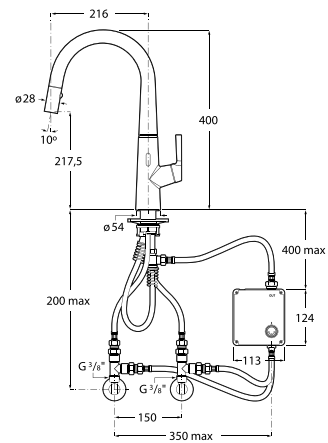

Syra-E / Syra

Syra-E single-lever kitchen sink mixer*

Electronic single-lever kitchen mixer with retractable swivel spout, 2-function rinse spray function and flexible supply hoses. Cold start. Mains operated at 230V. Power source included.

Chrome.

Ref. A5A8A2AC00

3 317 RON