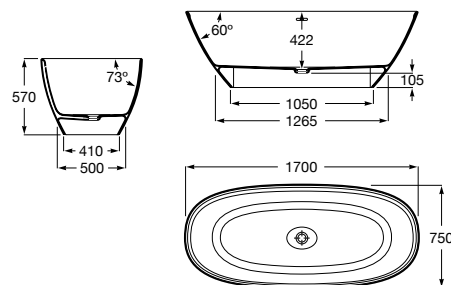

Baths / Stonex®

Ariane*

STONEX®

1800 x 800

Stonex® bath. Includes waste drain (ø 52 mm) and integrated overflow

Ref. A248669.0	Massage	Capacity	White	Colour
	Without massage	284 L	13 224 RON	15 207 RON

Option: Click-Clack waste in colour

Ref. A24L5810.. * **486 RON** OR CN RG NB

Ariane*

STONEX®

1700 x 750

Stonex® bath. Includes waste drain (ø 52 mm) and integrated overflow

Ref. A248670.0	Massage	Capacity	White	Colour
	Without massage	260 L	12 683 RON	14 586 RON

Option: Click-Clack waste in colour

Ref. A24L5810.. * **486 RON** OR CN RG NB