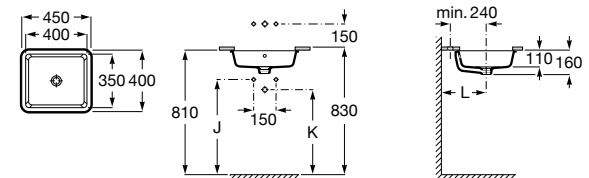

Trap	K	J	L
Totem/Minimal	530	610	300-340
Bottle	570	640	240-290