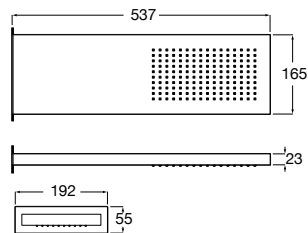

Shower head rectangular*

Shower head square 165 x 537 mm. Stainless steel. To be installed on the wall. 1 function.

Chrome.

Ref. A5B184AC00 **C0**
1 699 RON

Matt Black.

Ref. A5B184ANB0 **NB**
2 032 RON

Everlux.

Ref. A5B184A..0 **CN VA SM**
2 388 RON