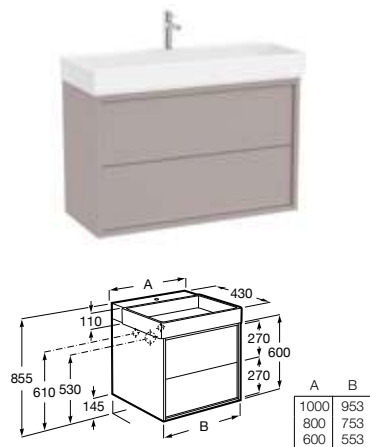

Unik*

Includes base unit with 2 drawers and basin in white finish with 1 taphole