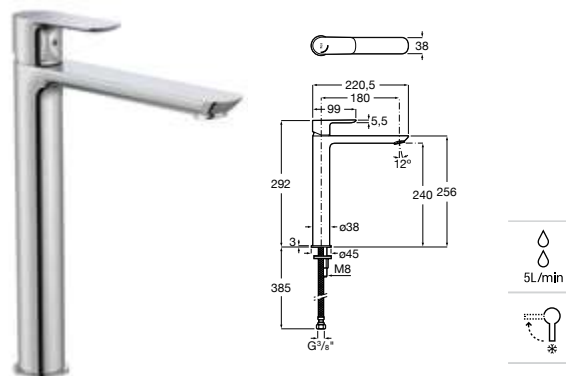

High spout basin mixer

Single-lever high spout basin mixer smooth body with aerator and flexible supply hoses. Cold start. Chrome
Ref. A5A346EC00
676 RON