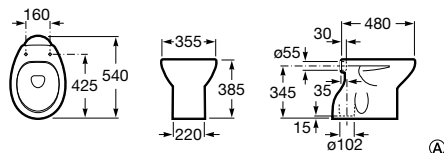

Floorstanding WC

V 540 mm. H 485 mm. length

FS WC vertical outlet
with fixing kit
Ref. A344398..0 Ⓐ
White
362 RON

FS WC horizontal outlet
with fixing kit
Ref. A344397.0 Ⓑ
White
375 RON

Seat and cover,
Duroplast, metal hinges
Ref. A801390..5
White
108 RON

SUPRALIT® seat and cover with
soft-closing system, metal hinges
Easy Remove
Ref. A801B62..B
White
255 RON

SLIM seat and cover with
soft-closing system
Ref. A801392..1
White
155 RON

Bidet

530 mm length

Bidet
with fixing kit
Ref. A355394.0
White
329 RON

Cover
with stainless steel hinges
Ref. A806390..4
White
260 RON

Wall-hung bidet

565 mm length

Bidet without cover
Ref. A355305..S
White
465 RON