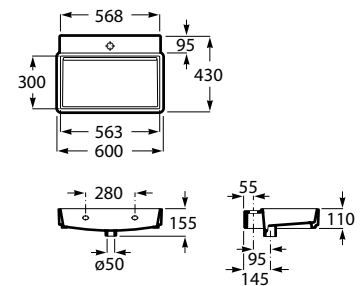

Tura* N

00 62 S0

600 x 430 mm

Basin
with fixing kit.
Ref. A327694..0

White	Matt White	Supraglaze®
1 128 RON	1 407 RON	1 435 RON