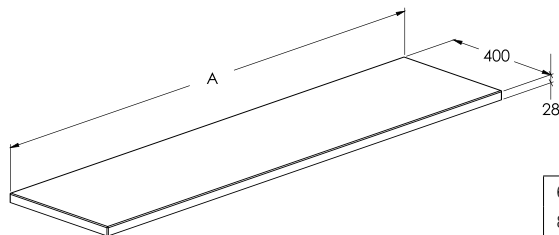

1. A
2. 606
   - 806
   - 1008
   - 1210
   - 1410
   - 1610

See columns on page 246

Dimensions in mm. Prices in RON without VAT. The present pricelist cancels the previous one.

*Product on request