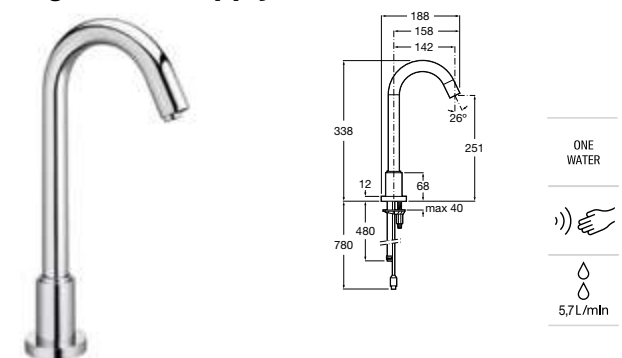

High-neck electronic basin faucet Loft-E.* Single water supply

High-neck electronic basin faucet (single water supply) with spout integrated sensor. Chromed.

Powered by 4 AA alkaline batteries (1.5V LRG) (AA).
Ref. A5A3143C00
1890 RON

Powered by mains connection (230V)®.
Ref. A5A3943C00
2060 RON