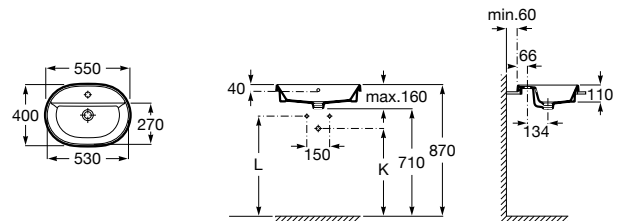

The Gap

550 x 400 mm
Drop-in basin
Ref. A3270Y6..0
White
648 RON

	K (Trap)	L
Totem/Minimal	530	610
Bottle	610	640