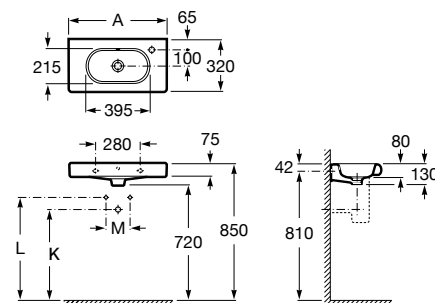

Meridian

A	Application	K (siphon)	L	M
600	Wall-hung	530	610	150
550	Semipedestal	600	660	80

600 x 320 mm

Basin with fixing kit.
Right.
Ref. A32724T.0
White
690 RON

600 x 320 mm

Basin with fixing kit.
Left.
Ref. A32724X..0
White
690 RON