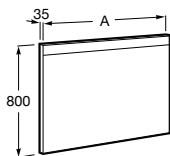

A	Option: Demister foil Ref. A812292000 338 RON
1100	
900	
800