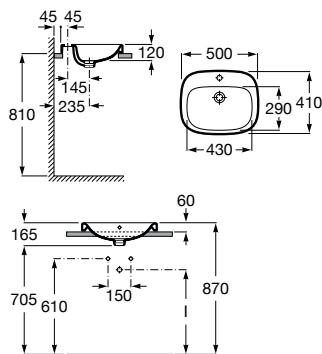

In-countertop basin