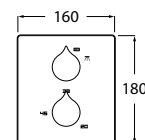

Built-in thermostatic bath or shower mixer

Built-in thermostatic bath or shower mixer.
Everlux.
To be completed with RocaBox Ref. A525869403
Ref. A5A2C3A..0
2 672 RON

CN RG NM