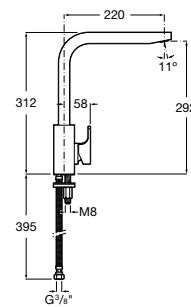

Single-lever kitchen sink mixer*