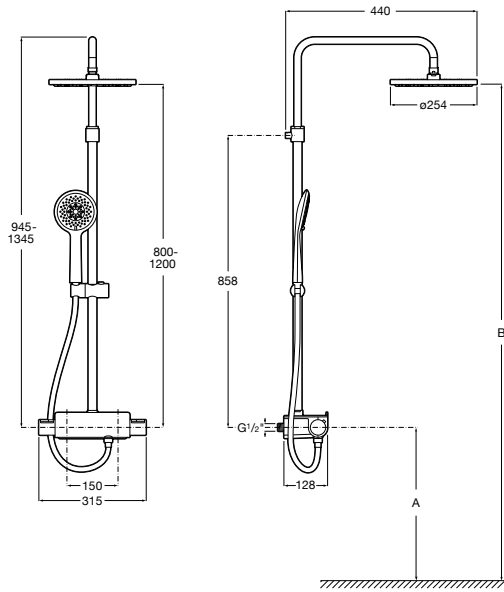

Ref. A5A9I09C00

6 746 RON

Finishes:

CO

Dimensions in mm. Prices in RON without VAT. The present pricelist cancels the previous one.

Deck-T Round* / Deck-T Square*

Deck-T Round thermostatic shower column with shelf