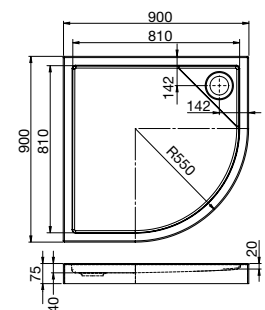

Granada*

Acrylic shower tray.

ACRYLIC

Dimensions Standard

Dimensions	Ref.	White
1400 x 900 x 75	Ref. A276344000	1713 RON
1400 x 900 x 40	Ref. A276343000	1436 RON
1400 x 800 x 75	Ref. A27T008000	1555 RON
1400 x 800 x 40	Ref. A276263000	1403 RON
1200 x 900 x 75	Ref. A276341000	1477 RON
1200 x 900 x 40	Ref. A276340000	1325 RON
1200 x 800 x 75	Ref. A27T007000	1416 RON
1200 x 800 x 40	Ref. A276262000	1270 RON
1000 x 900 x 75	Ref. A276338000	1393 RON
1000 x 900 x 40	Ref. A276337000	1259 RON
1000 x 800 x 75	Ref. A27T006000	1350 RON
1000 x 800 x 40	Ref. A276261000	1215 RON
Siphon ø 90	Ref. A27L027000	206 RON
Universal feet	Ref. A27M052000	60 RON

A	B	C	D	E	F
1000	800	910	710	400	135
1200	800	1110	710	400	135
1400	800	1310	710	400	135
1000	900	910	810	450	135
1200	900	1110	810	450	135
1400	900	1310	810	450	135

Granada square*

Acrylic shower tray.

ACRYLIC

Dimensions Standard

Dimensions	Ref.	White
900 x 900 x 75	Ref. A27T005000	1343 RON
900 x 900 x 40	Ref. A276255000	1019 RON
800 x 800 x 75	Ref. A27T004000	1204 RON
800 x 800 x 40	Ref. A276253000	974 RON
Siphon ø 90	Ref. A27L027000	206 RON
Universal feet	Ref. A27M052000	60 RON

A	B
800	710
900	810

Granada round*

Acrylic shower tray.

ACRYLIC

Dimensions Standard

Dimensions	Ref.	White
900 x 900 x 75 ø 55	Ref. A27T003000	1307 RON
900 x 900 x 40 ø 55	Ref. A276259000	1056 RON
Siphon ø 90	Ref. A27L027000	206 RON
Universal feet	Ref. A27M052000	60 RON