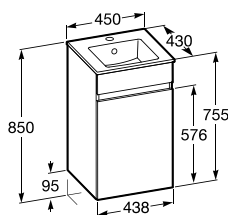

1 door

450 mm

Ref. A852501806 (Glossy White) - 700 RON

Ref. A852501808 (Rural Oak) - 700 RON

Base Unit	Washbasin
A858008XXX	A325005000

See columns on page 246

Dimensions in mm. Prices in RON without VAT. The present pricelist cancels the previous one.

Replace XXX in the product reference with the code of the chosen finish.

806 Glossy White
808 Rural Oak