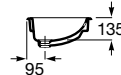

Neo Selene

510 x 395 mm

Drop-in or built-in basin
with fixing kit

Ref. A322307.0

White

597 RON