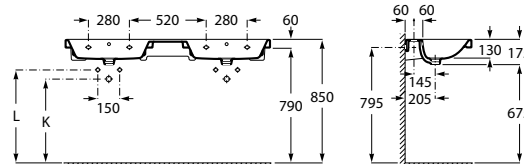

Trap	K	L
Totem	530	610
Minimal		
Bottle	570	640