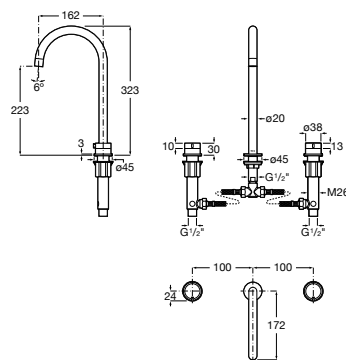

Basin mixer* **N**

Twin-lever basin mixer with deck-mounted lateral handles - 3 holes, smooth body and flexible supply hoses. XL-Size.

Chrome	Ref. A5A379EC00	833 RON	Matt White	Ref. A5A379EB00	1 166 RON
Matt Black	Ref. A5A379ENB0	1 166 RON	Everlux	Ref. A5A379E..0	1 250 RON

Dimensions in mm.

Prices in RON without VAT. The present pricelist cancels the previous one.

*Product on request

Replace (..) in the product reference with the code of the chosen finish.