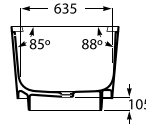

1700 x 750

Stonex® bath. Includes click-clack waste, siphon and wooden tray

			Capacity	White
Ref. A248672000	With LED strip light	Without massage	325 L	15 240 RON
Ref. A248671000	Without LED strip light	Without massage	325 L	13 313 RON
Ref. A248674000	Headrest with wooden counterweight integrated. Made with original sustainable fabric, easy drying			675 RON

Option: Click-Clack waste in colour

Ref. A24L5810.. *

486 RON