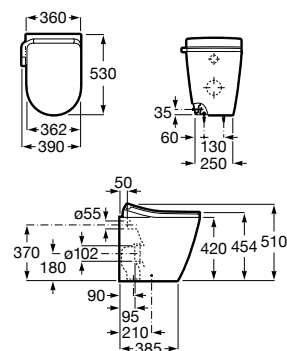

In-Wash® Ona close-coupled*

675 mm length

Close-coupled smart toilet with dual flush 4,5/3 litre and dual outlet. Roca Rimless®, seat and cover and washing and drying function included. Needs power supply.

Ref. A803151S01

4 943 RON

In-Wash® Ona back to wall single floorstanding*

530 mm length

Back to wall single floorstanding smart toilet with dual outlet. Roca Rimless®, seat and cover with washing and drying function included. Needs power supply.

Ref. A803153S01

4 943 RON

Recommended installation with
Concealed cistern Basic Tank One Compact

Ref. A890070200

540 RON

In-Wash® Ona, wall-hung*

530 mm length

Wall-hung smart toilet. Roca Rimless®, seat and cover with washing and drying function included. Needs power supply.

Ref. A803150S01

5 826 RON