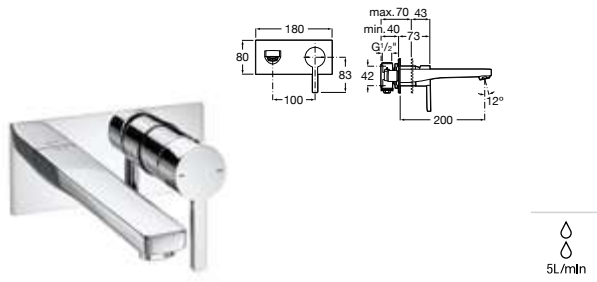

Built-in basin mixer*

Built-in basin mixer. Chrome.
Ref. A5A3596C00
774 RON

To be completed with universal built-in body
Ref. A525220603
326 RON