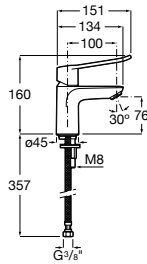

Basin mixer

Single-lever basin mixer with smooth body and flexible supply hoses. Elbow open handle for people with reduced mobility Chrome.

Ref. A5A3D5GC00
384 RON