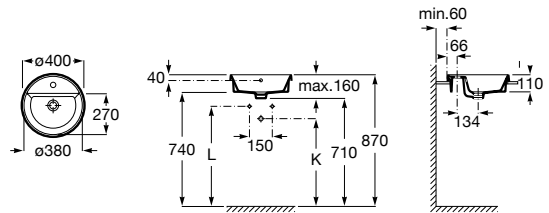

	K (Trap)	L
Totem/Minimal	530	610
Bottle	610	640

Drop-in basin

ø 400 mm
Drop-in basin
Ref. **A3270Y4..0**
White
579 RON

	K (Trap)	L
Totem/Minimal	530	610
Bottle	610	640

Drop-in basin

390 x 370 mm
Drop-in basin
Ref. **A3270Y7..0**
White
545 RON