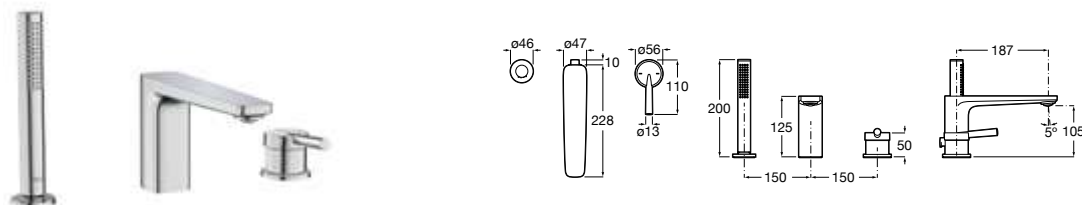

Deck-mounted bath-shower mixer

Deck-mounted bath-shower mixer with central spout, diverter and handshower. Chrome.
Ref. A5A986DC00
3 618 RON