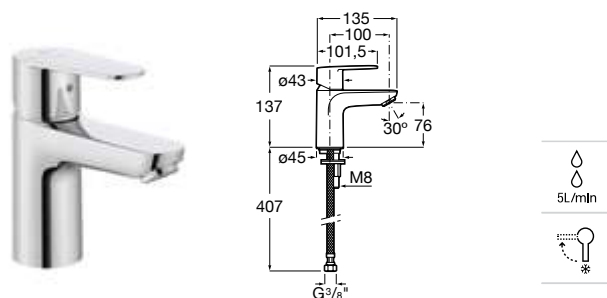

Basin mixer

Single-lever basin mixer smooth body with aerator and flexible supply hoses. Cold Start.

Chrome.
Ref. A5A324FC00
290 RON