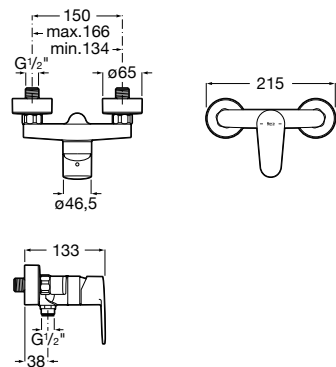

Wall-mounted shower mixer*

Single-lever shower mixer.
Chrome
Ref. A5A214FC00
353 RON

Dimensions in mm. Prices in RON without VAT. The present pricelist cancels the previous one.

*Product on request