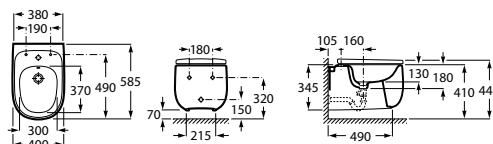

585 mm length

Wall-hung bidet with fixing kit
Ref. A3570B6..0

SUPRALIT® cover with soft-closing system, metal hinges, Easy Remove
Ref. A806B82..B

White	Colour
4 639 RON	5 566 RON

White	Colour
848 RON	848 RON

Dimensions in mm.

Prices in RON without VAT.
The present pricelist cancels the previous one.

*Product on request

Replace (.) in the product reference with the code of the chosen finish.

⁽¹⁾ Colour white on stock