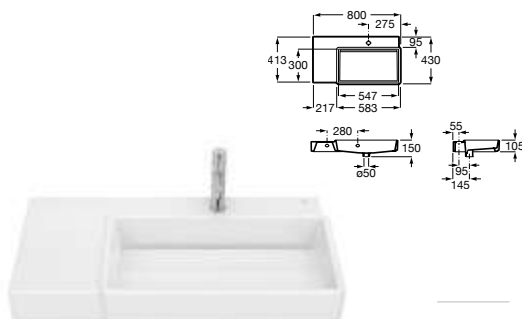

Wall-hung basin*

00 62 S0

550 x 430 mm
Basin with fixing kit.
Ref. A327693..0

White	Matt White	Supraglaze®
1 073 RON	1 273 RON	1 300 RON

Wall-hung basin, asymmetric*

00 62 S0

800 x 430 mm
Basin with right bowl with fixing kit.
Ref. A327696..0