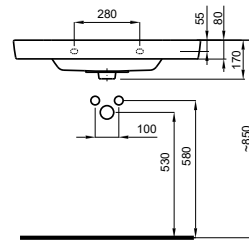

Caserta

800 x 450 mm
Basin with fixing kit
Ref. A3270J0000
White
385 RON