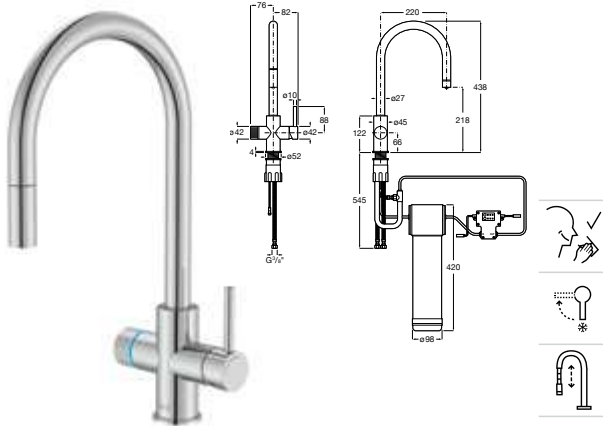

Roca Filtration Technology ⁽¹⁾

Roca 2-way filter technology* **N**

Kitchen sink mixer with 2 ways for filtered water and tap water, retractable swivel spout, rinse spray function and flexible supply hoses. Includes filter at 5 stages. Cold Start.

Chrome.
Ref. A5A8D3GC00 **C0**
1753 RON

Matt Black.
Ref. A5A8D3GNB0 **NB**
2 108 RON

Stainless steel
Ref. A5A8D3GSMO **SM**
2 108 RON