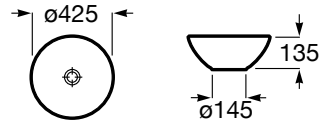

Bol

00 62 08

$\varnothing$ 425 mm

Over countertop basin FINECERAMIC®
Ref. A32787M..0

White	Colour
790 RON	951 RON