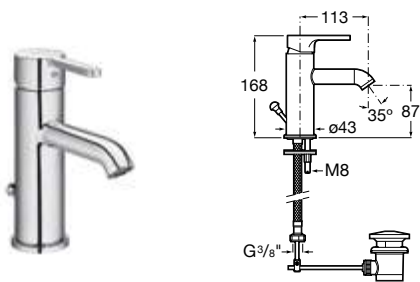

A classic design and an elegant handle characterizes this faucet collection. Make your choice from washbasin mixers with smooth body and different sizes.

Finishes

C0
Chrome

Carelia / Ceramic cartridge

Basin mixer