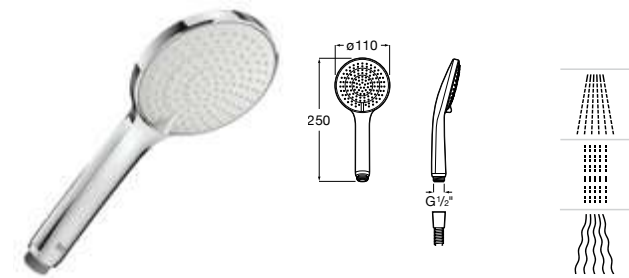

Chrome.
Ref. A5BCB09C00 C0
119 RON

Hand shower Sensum

Hand shower \varnothing 110 mm with 3 functions: Rain, Tonic
and Pulse. Flow 6 L

Chrome.
Ref. A5BG109C00 C0
140 RON

Matt Black.
Ref. A5BG109NB0 NB
168 RON