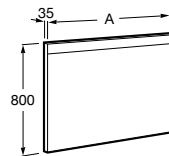

Prisma Comfort

Rectangular mirror integrated LED light and demister foil

1300 mm
Ref. A812277000
2 844 RON

1100 mm
Ref. A812267000
2 410 RON

900 mm
Ref. A812265000
2 244 RON

A
1300
1100
900

Eidos

Rectangular mirror with LED lighting to connect to the bathroom switch.