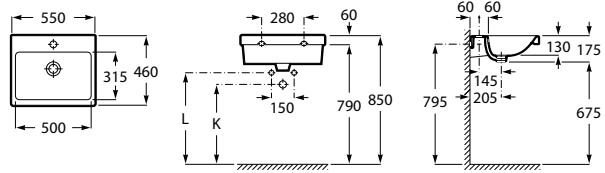

Wall-hung basin

550 x 460 mm

Wall-hung basin with fixing kit

Ref. A3270MV.0

White

973 RON