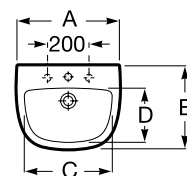

Adele

A	B	C	D
550	450	475	295
500	400	425	250

550 x 450 mm

Basin with fixing kit
Ref. A325195000
White
206 RON

500 x 400 mm

Basin with fixing kit
Ref. A325196000
White
173 RON

Pedestal
Ref. A335990000
White
220 RON

Semi pedestal with
fixing kit
Ref. A335191000
White
166 RON

Dimensions in mm. Prices in RON without VAT. The present pricelist cancels the previous one.

Replace (.) in the product reference with the code of the chosen finish.

⁰⁾ Till the end of stock