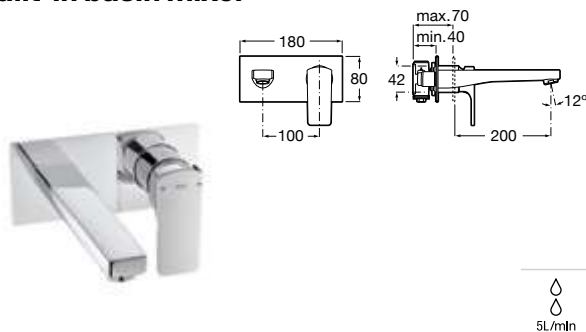

Built-in basin mixer⁽¹⁾

Single-lever built-in basin mixer. Chrome.
Ref. A5A3L20C00
622 RON

To be completed with universal box
Ref. A525220603
326 RON