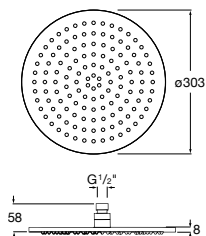

Shower head rectangular 360 x 240*

Shower head rectangular 360 x 240 mm. ABS Chrome.
Can be installed on the wall or on the ceiling
Support kit/arm not included.

ABS Chrome.

Ref. **A5B3050C00** C0
376 RON

Shower head square 200 x 200

Shower head square 200 x 200 mm. ABS Chrome.
Can be installed on the wall or on the ceiling
Support kit/arm not included.

ABS Chrome.

Ref. **A5B2350C00** C0
241 RON

Shower head round ø 300

Shower head ø 300 mm adjustable. Brass.
Can be installed on the wall or on the ceiling.
Support kit/arm not included.

Everlux.

Ref. **A5B3950.0** CN RG NM

1019 RON

VA SM N

Shower head square 300 x 300

Shower head square 300 x 300 mm. Brass.
Can be installed on the wall or on the ceiling
Support kit/arm not included.

Everlux.

Ref. **A5B4050.0** CN RG NM

1300 RON

VA SM N

Dimensions
in mm.

Prices in RON without VAT.
The present pricelist cancels the previous one.

*Product on request

Replace (.) in the product reference
with the code of the chosen finish.