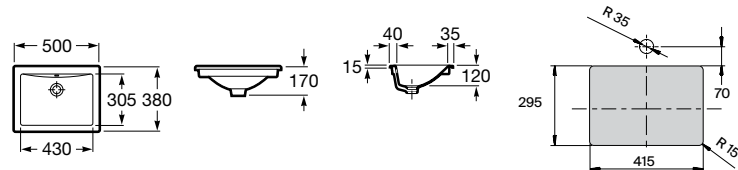

Diverta

500 x 380 mm

Drop-in or built-in basin
with fixing kit
Ref. A327114000
White
780 RON