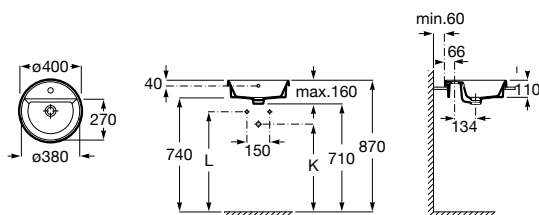

The Gap

ϕ 400 mm

Drop-in basin

Ref. A3270Y4..0

White

579 RON

	K (Trap)	L
Totem/Minimal	530	610
Bottle	610	640