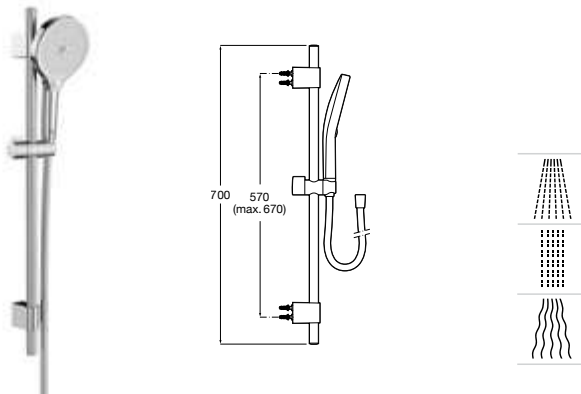

Shower kits **Plenum/Sensum** ^N

Shower kit Plenum 130/3

Hand shower 130 mm with 3 functions: Rain, Tonic and Pulse, slide bar 700 mm. and PVC flexible hose 1,70 m. Flow 8 L

Chrome.

Ref. A5B8414C00 Co
417 RON