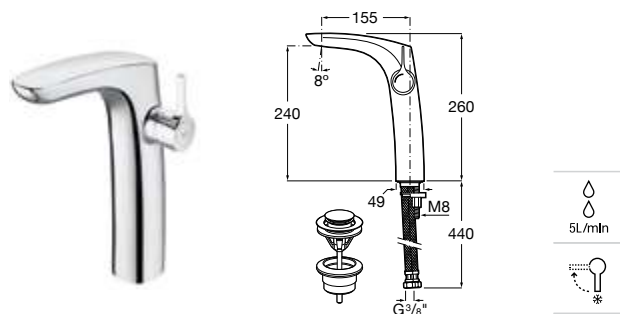

High spout basin mixer

High spout basin mixer with smooth body and flexible supply hoses. Includes click-clack waste. Cold start. Chrome.

Ref. A5A3A3AC00
2 858 RON