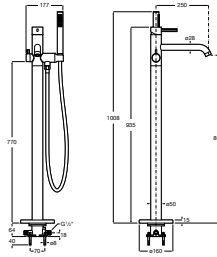

Dimensions
in mm.

Prices in RON without VAT.
The present pricelist cancels the previous one.

*Product on request

Replace (..) in the product reference
with the code of the chosen finish.

Floorstanding bath filler **N**