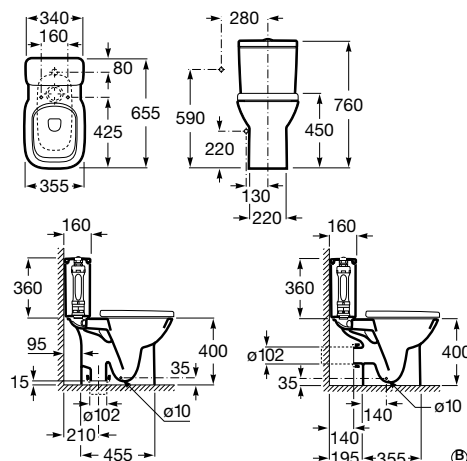

Wall-hung basin for pedestal or semi pedestal

	I (Sifon)	K	J
Bottle trap	570		
Totem trap / Minimal trap	530	610	150

A	B	C	D	F	G	J	K	N	P	Q	R	S	T
600	480	515	355	170	120	680	280	150	80	160	230	70	60
550	440	470	300	170	120	680	280	145	80	150	220	70	60
450	370	385	235	160	110	690	250	135	80	140	200	60	60
400	320	340	200	140	90	710	200	105	70	115	170	55	45
350	300	295	180	140	90	710	200	100	70	115	170	55	45

600 x 480 mm	550 x 440 mm	450 x 370[Ⓜ] mm	400 x 320[Ⓜ] mm	350 x 300[Ⓜ] mm	Pedestal	Semipedestal
Basin with fixing kit Ref. A325994.0	Basin with fixing kit Ref. A325995.0	Basin with fixing kit Ref. A325997.0	Basin with fixing kit Ref. A325998.0	Basin with fixing kit Ref. A325999.0	Ref. A335990.0	Ref. A337991.0
White	White	White	White	White	White	White
296 RON	262 RON	210 RON	187 RON	185 RON	220 RON	211 RON

[Ⓜ] Not compatible with pedestal or semipedestal

In-countertop basin

500 x 410 mm
Basin
with fixing kit
Ref. A32799M.0
White
427 RON

	K (siphon)
Totem / minimal	530
Bottle	610

Close-coupled WC, Square

655 mm length
Close-coupled WC
Square, vertical outlet
Ref. A342998.0
White
613 RON

Dual flush 4,5/3L WC
cistern with side inlet
Ref. A341990.0
White
307 RON

SUPRALIT® seat and cover with soft-closing system, metal hinges
Easy Remove
Ref. A8019D2..B
White
240 RON

Close-coupled WC
Square, horizontal outlet
Ref. A342997.0
White
356 RON

Dual flush 4,5/3L WC
cistern with bottom inlet
Ref. A341991.0
White
307 RON

Seat and cover with soft-closing system, metal hinges
Ref. A8019D2..4
White
229 RON

Seat and cover with metal hinges
Ref. A8019D0..4
White
150 RON

SLIM seat and cover with soft-closing system
Ref. A8019D2..5
White
181 RON