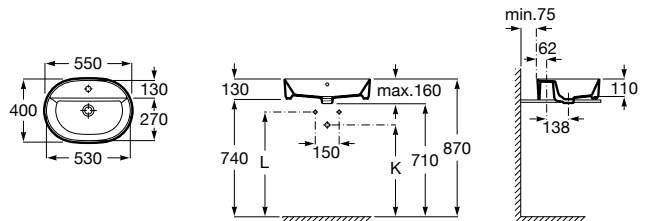

The Gap

550 x 400 mm
Over countertop basin
Ref. A3270Y0..0
White
407 RON

Dimensions in mm.

Prices in RON without VAT. The present pricelist cancels the previous one.

*Product on request

Replace (..) in the product reference with the code of the chosen finish.