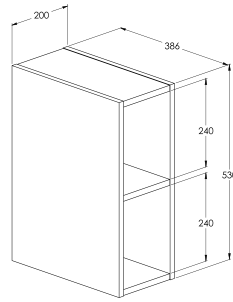

Side unit with double open shelf*

To be completed with cabinets and countertop

- 200 x 386 x 530 mm
- Ref. A857975806 (Glossy White) - 332 RON
- Ref. A857975808 (Rural Oak) - 332 RON
- Ref. A857975153 (Glossy Anthracite Grey) - 332 RON
- Ref. A857975540 (Alpine Walnut) - 332 RON