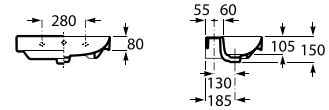

450 x 360 mm

Basin FINECERAMIC®
Ref. A327682..0

White	Matt White* / Matt Black*	Supraglaze®**
624 RON	748 RON	810 RON