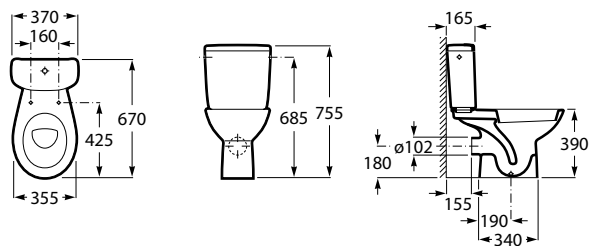

Close-coupled WC

Close-coupled WC in a box,
horizontal outlet with dual flush 6/3L
cistern with side inlet and seat and
cover, Termoplast
Ref. A34P195000
White
550 RON

Close-coupled WC in a box, horizontal
outlet with dual flush 6/3L cistern with
side inlet and soft-closing seat and cover,
Termoplast
Ref. A34P195002
White
645 RON