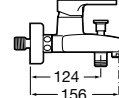

Wall-mounted bath-shower mixer

Single-lever shower mixer with handshower, 1.70 m flexible hose and swivel shower bracket.

Chrome.

Ref. A5A0A6AC0K

496 RON