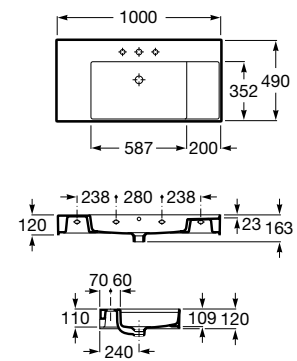

Wall-hung or vanity basins

00 62 63 64 65 66

1000 x 490 mm

Basin FINECERAMIC®
with fixing kit

Ref. A32752A..0

White	Colour*
2 877 RON	3 796 RON

00 62 63 64 65 66

800 x 490 mm

Basin FINECERAMIC®
with fixing kit

Ref. A32752B..0

White	Colour*
2 590 RON	3 421 RON

00 62 63 64 65 66

600 x 490 mm

Basin FINECERAMIC®
with fixing kit

Ref. A32752C..0

White	Colour* ⁽¹⁾
1 743 RON	2 300 RON

Dimensions
in mm.

Prices in RON without VAT.
The present pricelist cancels the previous one.

*Product on request

Replace (..) in the product reference with
the code of the chosen finish.

⁽¹⁾ Colour Onyx 64 on stock,
rest of colours on request.