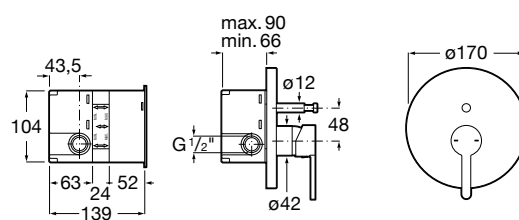

Built-in bath-shower mixer

Built-in bath-shower mixer with diverter

Chrome.

Ref. A5A0B8AC0K

451 RON