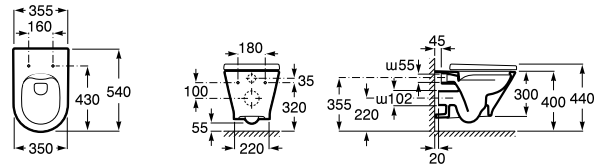

Wall-hung WC, Round, Rimless

540 mm length
Wall-hung Round WC, Rimless
Ref. A3460NL..0
White
1269 RON

SUPRALIT® seat and cover with soft-closing system, metal hinges, Easy Remove
Ref. A801D12..1
White
343 RON

SUPRALIT® seat and cover with metal hinges, Easy Remove
Ref. A801D10..1
White
229 RON

SLIM seat and cover with soft-closing system
Ref. A801D12..3
White
198 RON