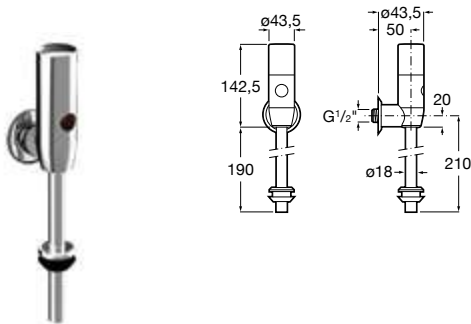

Dimensions
in mm.

Prices in RON without VAT.
The present pricelist cancels the previous one.

*Product on request

① Includes power supply

Sentronic-V / Sentronic-S / Electronic

Urinal electronic fluxor Sentronic-V