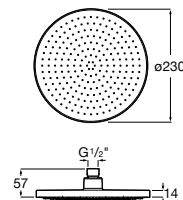

Shower head circular $\varnothing$ 230*

Shower head $\varnothing$ 230 mm adjustable.
Can be installed on the wall or on the ceiling.
Support kit/arm not included.

Chrome. C0 Matt Black. NB Matt White. B0 Everlux. CN RG NM VA SM
Ref. **A5B1803C00** Ref. **A5B1803NB0** Ref. **A5B1803B00** Ref. **A5B1803.0**
279 RON 356 RON 356 RON 381 RON