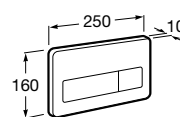

Plate PL3.A Dual Electronic
Electronic stainless steel operating plate for concealed cistern with automatic or manual dual flush
Ref. A890097500

1 902 RON