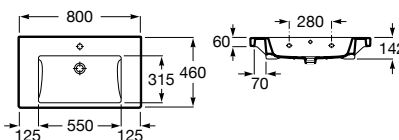

Wall-hung basin

800 x 460 mm

Wall-hung basin with fixing kit

Ref. A3270M0..0

White

839 RON