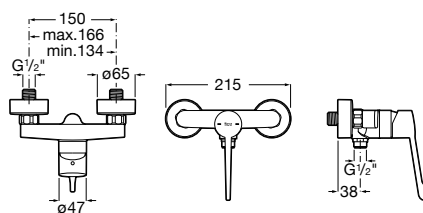

Wall-mounted bath-shower mixer*

Single-lever shower mixer.

Chrome.
Ref. A5A215GC00
434 RON

Dimensions in mm. Prices in RON without VAT. The present pricelist cancels the previous one.

*Product on request