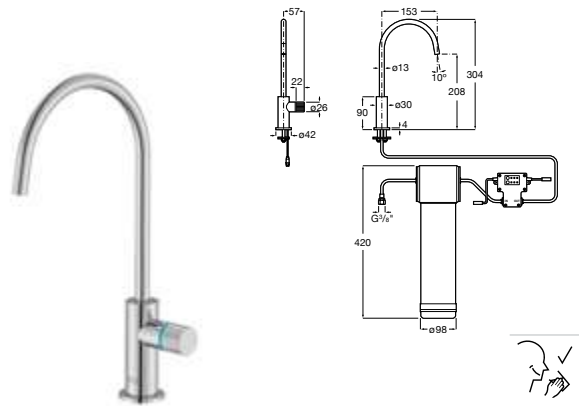

Roca 1-way filter technology* **N**

Kitchen sink faucet with 1 way for filtered water. Includes filter at 5 stages.

Chrome.
Ref. A5A8A3GC00 **C0**
1 039 RON