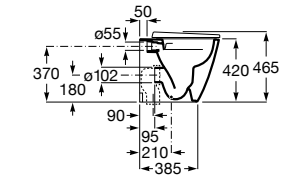

SUPRALIT® seat and cover, metal hinges

Ref. A801E10..1

White	Matt White / Matt Black *
367 RON	440 RON