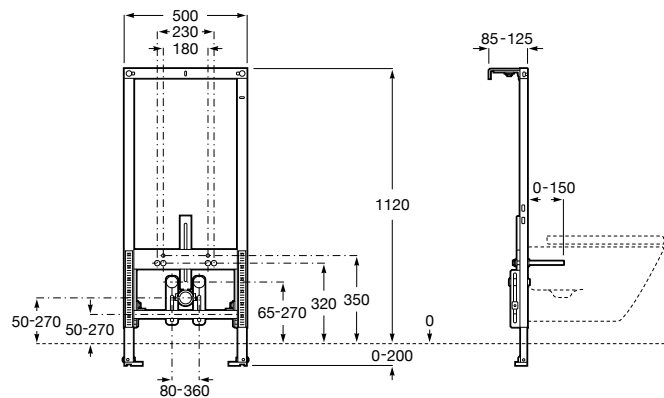

Operating plates for **Duplo S** cisterns **N**

PS1

Plate PS1 Dual

Operating plate

White

Ref. A890225300 127 RON

Black Matt

Ref. A890225306 178 RON

Chrome

Ref. A890225301 178 RON

White Matt

Ref. A890225307 178 RON

PS2

Plate PS2 Dual

Operating plate

White

Ref. A890224300 178 RON

Black Matt

Ref. A890224306 178 RON

Chrome

Ref. A890224301 178 RON

White Matt

Ref. A890224307 178 RON