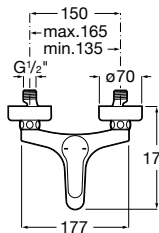

Wall-mounted bath-shower mixer*

Single-lever bath shower mixer with automatic diverter.

Chrome.

Ref. A5A0D6AC0K

446 RON