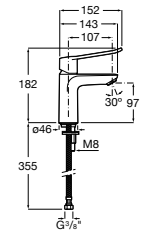

Basin mixer

Single-lever basin mixer with smooth body and flexible supply hoses. Elbow open handle for people with reduced mobility Chrome.

Ref. A5A3E5GC00
434 RON