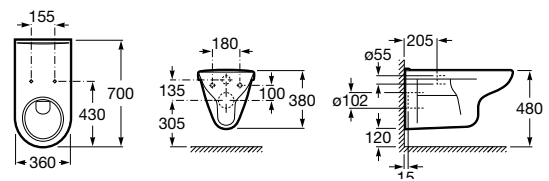

Ring with stainless steel hinges
Ref. A80123D004
 239 RON

The Gap

Comfort height close-coupled WC Square

BTW

650 mm length

Close-coupled WC, back to wall, Rimless with dual outlet, height 440 mm

Ref. A3421AC000