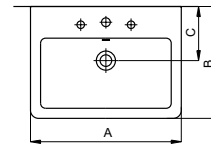

Caserta

600 x 445 mm Basin with fixing kit Ref. A3270J1000 White 307 RON	550 x 445 mm Basin with fixing kit Ref. A3270J2000 White 268 RON	500 x 430 mm Basin with fixing kit Ref. A3270J3000 White 262 RON

Semi pedestal
with fixing kit
Ref. A3350J1000
White
205 RON

A	B	C	D	E
600	445	215	280	170
550	445	215	280	170
500	430	215	220	170