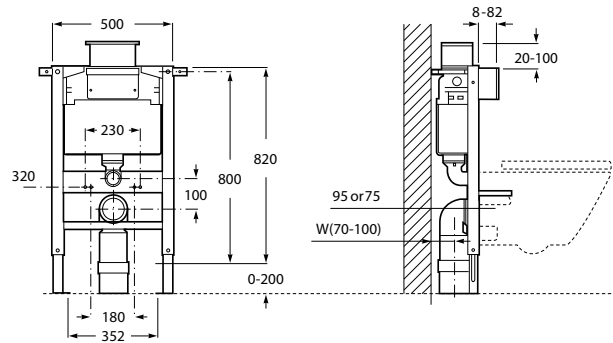

For wall-hung WC

Duplo WC L ⁽¹⁾ under window

Concealed structure for toilet with dual flush cistern. Allows front or top activation. Draining elbow ø90/110
Ref. A890121010
1 817 RON

Operating plates for **Duplo WC** cisterns ⁽¹⁾

PL1 Dual

Plate PL1 Dual
Operating plate
White
Ref. A890095000
125 RON

Plate PL1 Dual
Operating plate
Chrome
Ref. A890095001
164 RON

PL2 Dual

Plate PL2 Dual
Operating plate
Chrome
Ref. A890096001
160 RON

Plate PL2 Dual
Operating plate
Chrome Matt
Ref. A890096002
160 RON

PL3 antivandal

Plate PL3 Single*
Stainless steel
operating plate
Ref. A890097104
642 RON

Plate PL3-E Dual Electronic
Stainless steel
operating plate
Ref. A890097400
2 233 RON

Plate PL3 Dual
Stainless steel
operating plate
Ref. A890097004
423 RON

Plate PL3-E Dual Electronic
Only for Compact versions.
Stainless steel operating plate
Ref. A890097300
1 877 RON