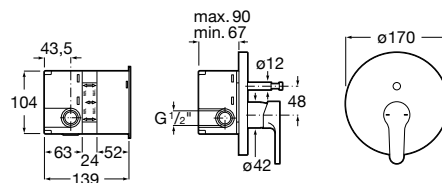

Built-in bath-shower mixer

Built-in bath-shower mixer with diverter.
Chrome.
Ref. A5A0B6AC0K
365 RON