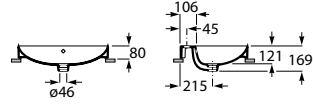

500 x 450 mm
Drop-in basin FINECERAMIC®
with 1 taphole
Ref. A32768L..0

White	Supraglaze®
546 RON	711 RON