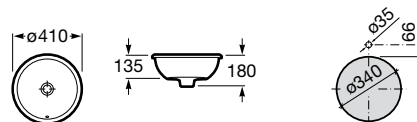

Built-in basins

Inspira

00 62 63 64 65 66

605 x 390 mm

Built-in basin FINECERAMIC®
Ref. A327535..0

White	Colour*
2 958 RON	3 548 RON

495 x 390 mm

Built-in basin FINECERAMIC®
Ref. A327536..0

White	Colour*
2 083 RON	2 503 RON

Diverta

500 x 380 mm

Drop-in or built-in basin
with fixing kit
Ref. A327114000
White
780 RON

Foro

ø 410 mm

Built-in basin
with fixing kit
Ref. A327884..0⁽¹⁾
White
729 RON

⁽¹⁾ Fitting hole 342 mm