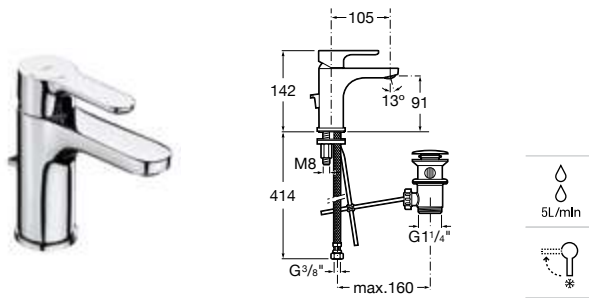

L20 / Ceramic cartridge

Basin mixer

Single-lever basin mixer with XL handle.
With aerator, pop-waste and flexible supply hoses
Cold start. Chrome.
Ref. A5A3I09C00
397 RON