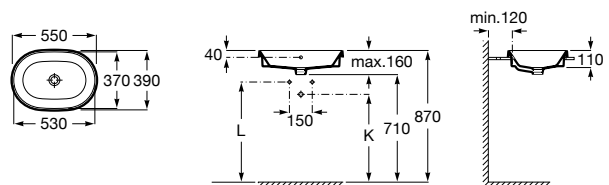

Drop-in basin

550 x 390 mm
Drop-in basin
Ref. A3270Y5..0
White
648 RON

	K (Trap)	L
Totem/Minimal	530	610
Bottle	610	640

Dimensions in mm. Prices in RON without VAT. The present pricelist cancels the previous one.

Replace (..) in the product reference with the code of the chosen finish.