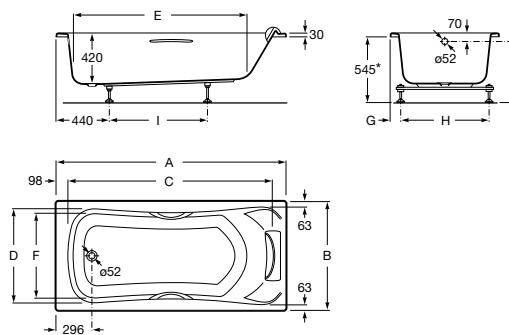

A	B	C	D	E	F	G	H	I	Litr.¹
1900	900	1695	774	1435	695	85	730	810	300
1800	800	1595	674	1335	590	80	640	810	240
1700	800	1495	674	1235	590	80	640	700	225

¹ Liters to the overflow

*Mounting height with panel

Acrylic bath

Dimensions		Massage	Finishes	Capacity	White
1900 x 900	Ref. A248046001	Total	Chrome	300 L	PD 31 337 RON
	Ref. A248014001	Without massage	Chrome	300 L	6 312 RON
1800 x 800	Ref. A248048001	Total	Chrome	240 L	PD 33 771 RON
	Ref. A248015001	Without massage	Chrome	240 L	4 155 RON
1700 x 800	Ref. A248050001	Total	Chrome	225 L	PD 32 143 RON
	Ref. A248016001	Without massage	Chrome	225 L	3 568 RON

Feet, headrest and handles as standard

For version without massage optional siphon ø52:

Chrome finish	Ref. A506404600	232 RON	00
Rest of finishes	Ref. A5064046.*	338 RON	0A CN RG NB

Compatible panels on page 582