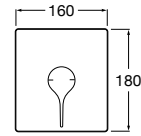

Built-in bath or shower mixer

Single-lever built-in bath or shower mixer.
Everlux.
To be completed with RocaBox ref. A525869403
Ref. A5A2B3A..0
1 678 RON

CN RG NM