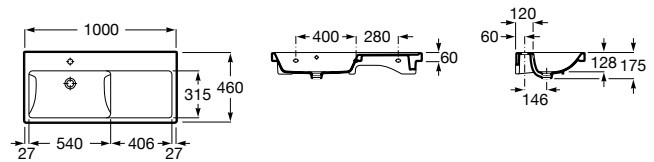

Wall-hung basin, asymmetric

1000 x 460 mm

Wall-hung basin with fixing kit

Ref. A3270MB..0

White

932 RON