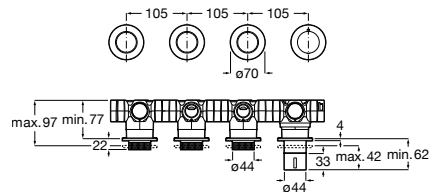

Built-in thermostatic mixer 3 way

Built-in thermostatic mixer 3-way.
Chrome.
Ref. A5A724AC00 **C0**
1 565 RON

Matt Black.
Ref. A5A724ANB0 **NB**
2 192 RON

Everlux.
Ref. A5A724A..0 **CN** **VA** **SM**
2 350 RON

To be completed with built-in body
Ref. A5E724AC00
4 450 RON