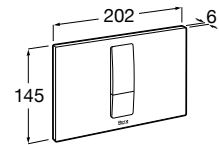

Ceramic White Panel
Ref. A8905213DD 457 RON

Ceramic Black Panel
Ref. A8905213EE 457 BGN

Operating plates Duplo S ⁽¹⁾ **N**

to combine with front panel PS4

PS4

Plate PS4 Dual

Operating plate
Titanium Black
Ref. A8904213CN 660 RON