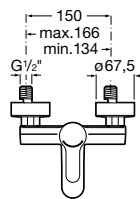

Wall-mounted bath-shower mixer

Single-lever bath-shower mixer with automatic diverter, hand shower Stella 80/1, flexible hose 1.70m and swivel shower bracket.

Chrome
Ref. A5A0109C02
565 RON