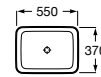

600 x 450 mm

Basin with fixing kit.
With taphole

Ref. A3270A5000

White

1146 RON

Inspira Square

00 62 63 64 65 66

Trap	K	J
Totem	530	610
Minimal	530	610
Bottle	570	640