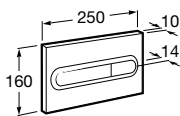

Operating plates for **Duplo One** and **Basic One** installation systems

PL1.A

Plate PL1.A Dual
Operating plate
Chrome
Ref. A890195001
165 RON