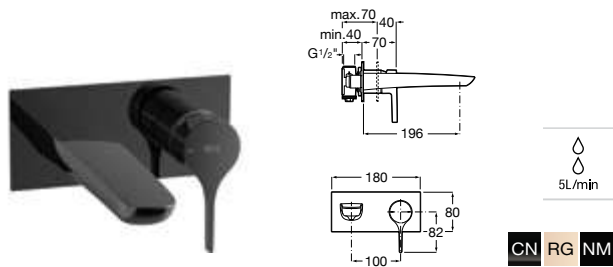

Built-in single-lever basin mixer

Single-lever built-in basin mixer. Everlux.
Ref. A5A353A..0
1 864 RON

To be completed with built-in universal body. Everlux.
Ref. A5252206..
435 RON