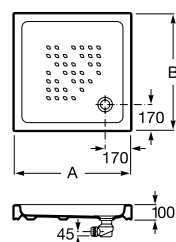

Dimensions		White
900 x 900 x 100	Ref. A374771001	660 RON
800 x 800 x 100	Ref. A374772001	477 RON
700 x 700 x 100	Ref. A374773001	380 RON
Waste 65 ø	Ref. AP0005900R	116 RON

A	B
900	900
800	800
700	700

→ Non-enameled side