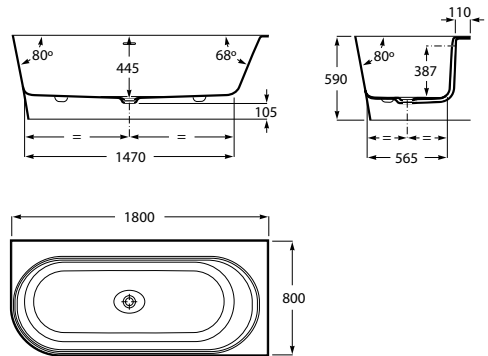

Raina*

STONEX®

1700 x 750

Stonex® corner bath, left. Includes waste drain (ø 52 mm) and integrated overflow

	Massage	Capacity	White	Colour
Ref. A248666.0	Without massage	274 L	12 683 RON	14 586 RON

Option: Click-Clack waste in colour

Ref. A24L5810..* **486 RON** OR CN RG NB

Raina*

STONEX®

1700 x 750

Stonex® corner bath, right. Includes waste drain (ø 52 mm) and integrated overflow

	Massage	Capacity	White	Colour
Ref. A248667.0	Without massage	274 L	12 683 RON	14 586 RON

Option: Click-Clack waste in colour

Ref. A24L5810..* **486 RON** OR CN RG NB