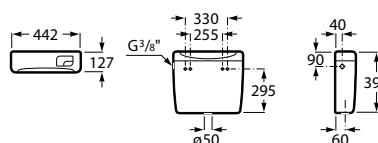

Dimensions in mm.

Prices in RON without VAT.
The present pricelist cancels the previous one.

*Product on request