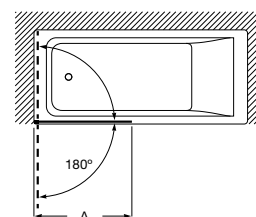

Bath enclosures / Victoria

Victoria B1H Maxiclean* N

B1H - 1 hinged panel with 180° opening
Height 1500 mm

Clear Glass

References	Dimensions	Dimensions mounting Min-Max (A)	Polished Silver
AM1993525DC012NMN	850	850-860	775 RON