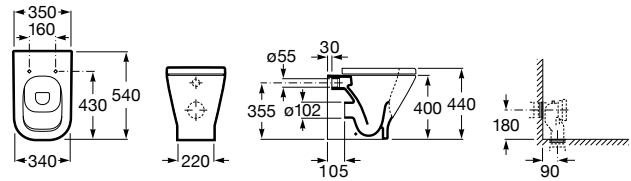

Floorstanding WC Square, Rimless

540 mm length

Back to wall single
floorstanding WC Rimless
with dual outlet
Ref. A347737..0
White
1152 RON

SLIM seat and cover
with soft-closing
system
Ref. A801472..3
White
275 RON

SUPRALIT® seat and
cover with soft-closing
system, metal hinges,
Easy Remove
Ref. A801472..B
White
490 RON

SUPRALIT® seat and
cover with metal hinges,
Easy Remove
Ref. A801470..B
White
240 RON