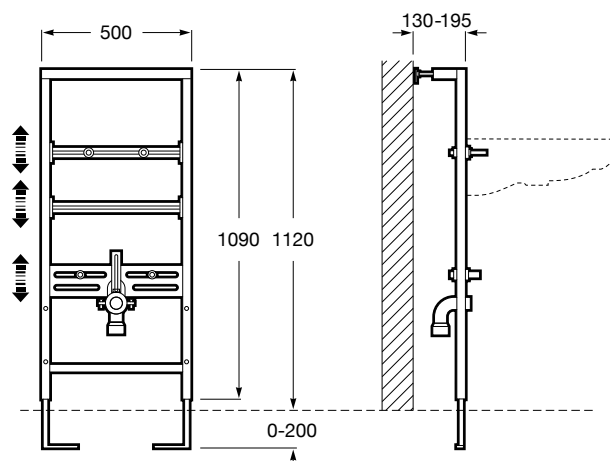

For wall-hung bidet

Duplo Bidet ⁽¹⁾

Installation system for wall-hung bidet.
With installation accessories.
Minimum depth 80 mm
Ref. A890091200
735 RON

Supporting frame

Concealed supporting frame for toilet and bidet.
Ref. A822091001
529 RON