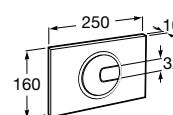

PL4.A

Plate PL4.A Dual
Operating plate
Chrome
Ref. A890198001
165 RON