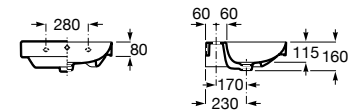

600 x 460 mm

Wall-hung basin FINECERAMIC®
Ref. A327686.0

White	Matt White* / Matt Black*	Supraglaze®*
718 RON	833 RON	938 RON