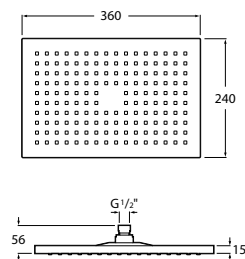

Shower head rectangular 360 x 240*

Shower head rectangular 360 x 240 mm. ABS Chrome.
Can be installed on the wall or on the ceiling
Support kit/arm not included.

ABS Chrome.

Ref. **A5B3050C00** C0
376 RON

Shower head square 200 x 200

Shower head square 200 x 200 mm. ABS Chrome.
Can be installed on the wall or on the ceiling
Support kit/arm not included.

ABS Chrome.

Ref. **A5B2350C00** C0
241 RON

Shower head round ø 300

Shower head ø 300 mm adjustable. Brass.
Can be installed on the wall or on the ceiling.
Support kit/arm not included.

Everlux.

Ref. **A5B3950.0** CN RG NM

1019 RON

VA SM N

Shower head square 300 x 300

Shower head square 300 x 300 mm. Brass.
Can be installed on the wall or on the ceiling
Support kit/arm not included.

Everlux.

Ref. **A5B4050.0** CN RG NM

1300 RON

VA SM N

Dimensions
in mm.

Prices in RON without VAT.
The present pricelist cancels the previous one.

*Product on request

Replace (.) in the product reference
with the code of the chosen finish.