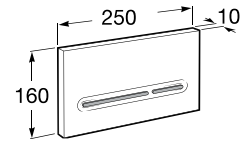

PL4 Dual

PL5 Dual

PL6 Dual

PL7 Dual

PL10 Dual