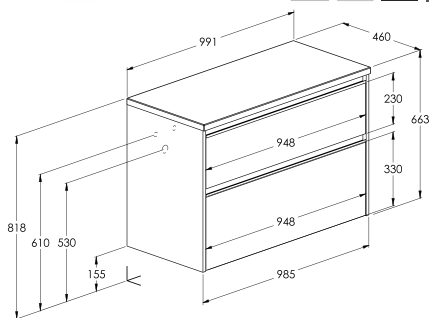

Compatible products ordered separately:

Set of handles*

2 pieces

Ref. A817008339 (Chrome) - 409 RON

Ref. A817008485 (Matt Black) - 409 RON