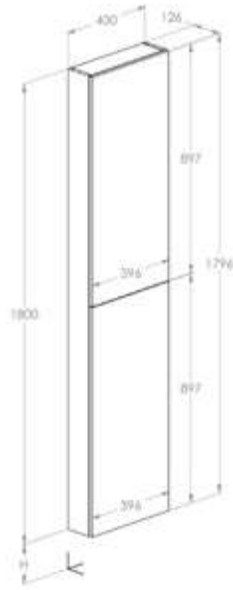

Column*

2 doors

400x126x1800 mm

Ref. A857911806 (Glossy White)	- 1 016 RON
Ref. A857911529 (White Matt)	- 1 016 RON
Ref. A857911153 (Glossy Anthracite Grey)	- 1 016 RON
Ref. A857911531 (Onyx)	- 1 016 RON
Ref. A857911534 (Forest Green)	- 1 016 RON
Ref. A857911464 (Light Oak)	- 1 016 RON
Ref. A857911540 (Alpine Walnut)	- 1 016 RON
Ref. A857911532 (Matt Black)	- 1 016 RON
Ref. A857911538 (Night Blue)	- 1 016 RON
Ref. A857911351 (Glossy Black)	- 1 016 RON
Ref. A857911808 (Rural Oak)	- 1 016 RON