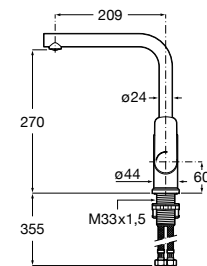

Cala

Single-lever kitchen sink mixer

Single-lever kitchen sink mixer with U spout fixed, aerator and flexible supply hoses.

Chromed.
Ref. A5A846EC00 **C0**
558 RON

Matt black
Ref. A5A846ENB0 **NB**
790 RON

Single-lever kitchen sink mixer

Single-lever kitchen sink mixer with L spout fixed, aerator and flexible supply hoses.

Chromed.
Ref. A5A836EC00 **C0**
589 RON

Matt black
Ref. A5A836ENB0 **NB**
829 RON

Single-lever kitchen sink mixer

Single-lever kitchen sink mixer pull-down with aerator and flexible supply hoses.

Chromed.
Ref. A5A816EC00 **C0**
765 RON

Matt black
Ref. A5A816ENB0 **NB**
1080 RON

Single-lever kitchen sink mixer

Single-lever kitchen sink mixer pull-out with aerator and flexible supply hoses.

Chromed.
Ref. A5A856EC00 **C0**
765 RON

Matt black
Ref. A5A856ENB0 **NB**
1080 RON