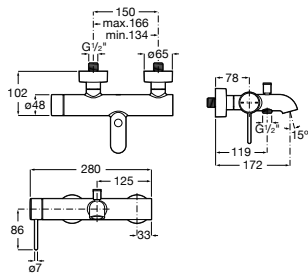

Wall-mounted bath-shower mixer

Single-lever wall-mounted bath-shower mixer. Pin handle
Chrome
Ref. A5A023FC00
900 RON
Titanium Black
Ref. A5A023FCN0
1180 RON