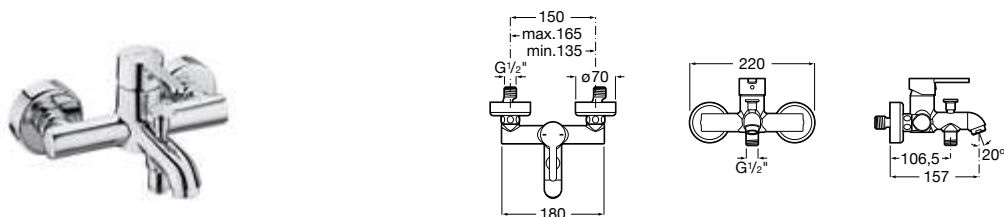

Wall-mounted bath-shower mixer*

Single-lever bath-shower mixer with automatic diverter.

Chrome.
Ref. A5A028AC0K
490 RON