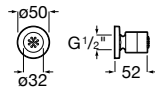

Shower jets **Puzzle** **N**

Puzzle* **N**

Adjustable jet 42 x 42 mm with 1 function. Square

Chrome.
Ref. A5B154AC00 **C0**
203 RON

Matt Black.
Ref. A5B154ANB0 **NB**
305 RON

Puzzle **N**

Adjustable jet 125 x 125 mm with 1 function. Square

Chrome.
Ref. A5B3778C00 **C0**
487 RON

Matt Black.
Ref. A5B3778NB0* **NB**
701 RON

Everlux.
Ref. A5B3778..0* **CN** **VA** **SM**
701 RON

Puzzle* **N**

Adjustable jet Ø 50 mm with 1 function. Round

Chrome.
Ref. A5B174AC00 **C0**
203 RON

Matt Black.
Ref. A5B174ANB0 **NB**
305 RON

Puzzle* **N**

Adjustable jet Ø 130 mm with 1 function. Round

Chrome.
Ref. A5B3878C00 **C0**
467 RON