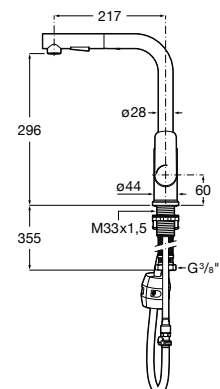

Cala

Single-lever kitchen sink mixer

Single-lever kitchen sink mixer with U spout fixed, aerator and flexible supply hoses.

Chromed.
Ref. A5A846EC00 **C0**
558 RON

Matt black
Ref. A5A846ENB0 **NB**
790 RON

Single-lever kitchen sink mixer

Single-lever kitchen sink mixer with L spout fixed, aerator and flexible supply hoses.

Chromed.
Ref. A5A836EC00 **C0**
589 RON

Matt black
Ref. A5A836ENB0 **NB**
829 RON

Single-lever kitchen sink mixer

Single-lever kitchen sink mixer pull-down with aerator and flexible supply hoses.

Chromed.
Ref. A5A816EC00 **C0**
765 RON

Matt black
Ref. A5A816ENB0 **NB**
1080 RON

Single-lever kitchen sink mixer

Single-lever kitchen sink mixer pull-out with aerator and flexible supply hoses.

Chromed.
Ref. A5A856EC00 **C0**
765 RON

Matt black
Ref. A5A856ENB0 **NB**
1080 RON