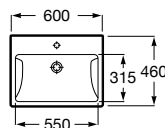

Wall-hung basin

600 x 460 mm

Wall-hung basin with fixing kit

Ref. A3270M1..0

White

797 RON