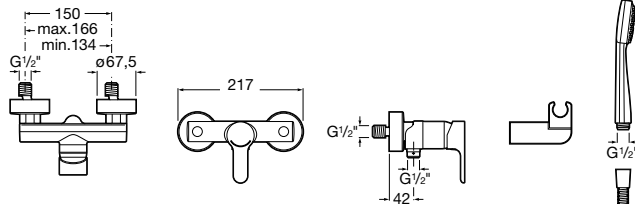

Wall-mounted shower mixer

Single-lever shower mixer with flexible shower hose 1.50m, hand shower Stella 80/1 and swivel shower bracket.
Chrome

Ref. A5A2009C02
498 RON