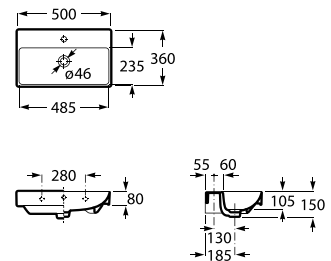

500 x 360 mm

Compact wall-hung basin FINECERAMIC®
Ref. A32768E.0

White	Matt White* / Matt Black*	Supraglaze®*
523 RON	628 RON	803 RON

Dimensions in mm.

Prices in RON without VAT.
The present pricelist cancels the previous one.

*Product on request

Replace (.) in the product reference with the code of the chosen finish.