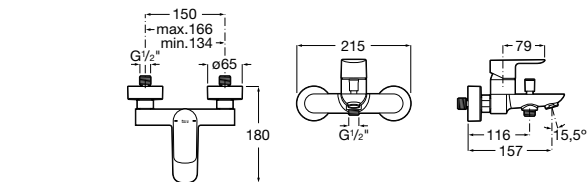

Wall-mounted bath-shower mixer

Single-lever bath-shower mixer with automatic diverter
Chrome
Ref. A5A026EC00
550 RON