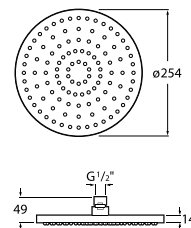

Shower head circular $\varnothing$ 250

Shower head $\varnothing$ 250 mm adjustable. ABS Chrome.
Can be installed on the wall or on the ceiling.
Support kit/arm not included.

ABS Chrome. C0 Matt Black. NB Matt White. B0
Ref. **A5B2250C00** Ref. **A5B2250NB0** Ref. **A5B2250B00**
248 RON 632 RON 632 RON