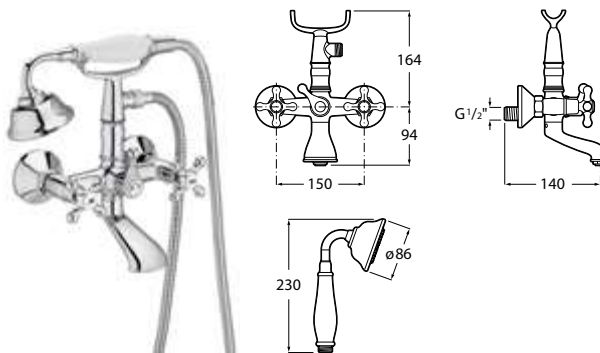

Wall-mounted bath-shower mixer

Wall-mounted bath-shower mixer with manual diverter, hand shower, and 1,50 m flexible hose.
Chromed.

Ref. A5A014BC00
1 553 RON