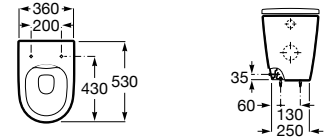

SUPRALIT® seat and cover, metal hinges

Ref. A801E10..1

White	Matt White / Matt Black *
367 RON	440 RON