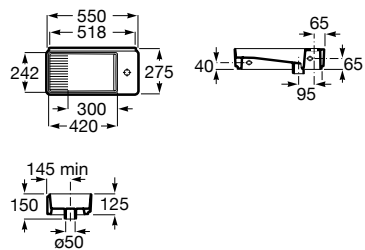

550 x 275 mm

Basin with fixing kit.
Ref. A327692..0

White	Matt White	Supraglaze®
1 017 RON	1 066 RON	1 144 RON