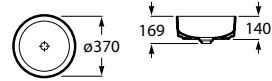

Trap	K
Totem	530
Minimal	
Bottle	570