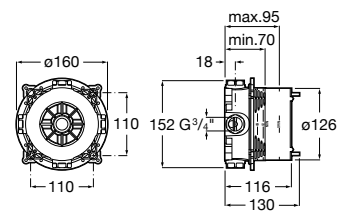

RocaBox

RocaBox Universal.

Ref. A525869403

495 RON