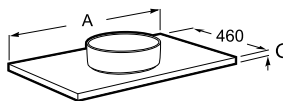

Countertop*

A	C
791	15
791	28

791x460x15 mm (Marble)

- Ref. A857781529 (Matt White) - 1 508 RON
- Ref. A857781532 (Matt Black) - 1 508 RON
- Ref. A857781534 (Forest Green) - 1 508 RON
- Ref. A857781538 (Navy Blue) - 1 508 RON

791x460x28 mm (MDF)

- Ref. A857781464 (Light Oak) - 562 RON