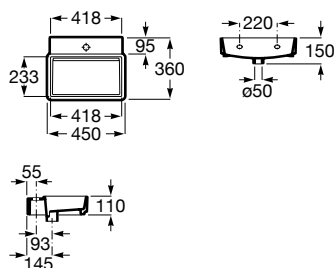

450 x 360 mm

Basin with fixing kit.
Ref. A327690.0

White	Matt White	Supraglaze®
1 017 RON	1 066 RON	1 066 RON