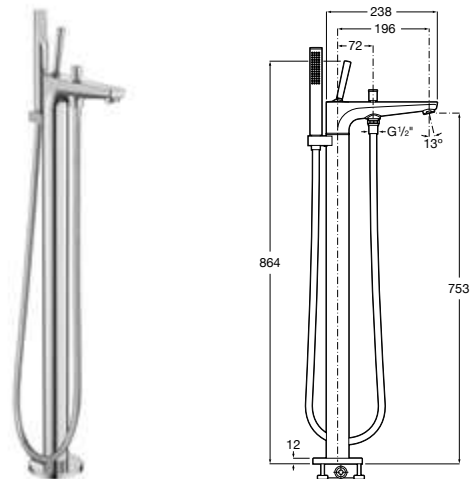

Floorstanding bath-shower column*

Floorstanding bath-shower column with automatic diverter, hand-shower, integrated shower bracket and flexible hose.
Chrome
Ref. A5A276DC00
8 744 RON