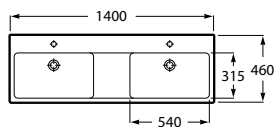

Wall-hung basin, double

Trap	K	L
Totem	530	610
Minimal		640
Bottle	570	

1400 x 460 mm

Double bowl wall-hung basin with fixing kit

Ref. A3270MU..0

White

1 465 RON