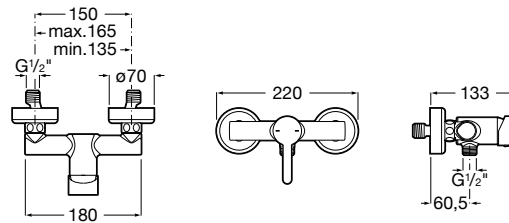

Wall-mounted shower mixer

Wall-mounted shower mixer
Chrome.
Ref. A5A2D8AC0K
415 RON