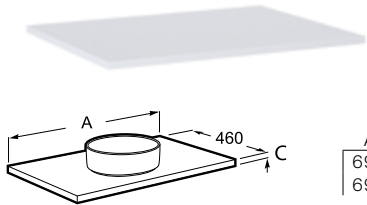

Countertop*

A	C
691	15
691	28

691x460x15 mm (Marble)

Ref. A857912529 (Matt White) - 1 355 RON
Ref. A857912532 (Matt Black) - 1 355 RON
Ref. A857912534 (Forest Green) - 1 355 RON
Ref. A857912538 (Navy Blue) - 1 355 RON

691x460x28 mm (MDF)

Ref. A857891464 (Light Oak) - 574 RON