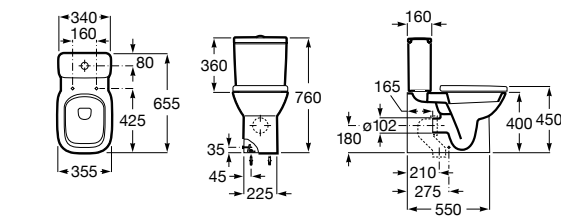

Back to wall close-coupled WC Square

SUPRALIT® seat and cover with soft-closing system, metal hinges Easy Remove
Ref. A8019D2..B
White
240 RON

Seat and cover with soft-closing system, metal hinges
Ref. A8019D2..4
White
229 RON

655 mm length

Close-coupled WC, dual outlet
Ref. A34299B..U
White
703 RON

Dual flush 4,5/3L WC cistern with side inlet
Ref. A341992..0
White
396 RON

Dual flush 4,5/3L WC cistern with bottom inlet
Ref. A341993..0
White
396 RON

SLIM seat and cover with soft-closing system
Ref. A8019D2..5
White
181 RON

Seat and cover with metal hinges
Ref. A8019D0..4
White
150 RON