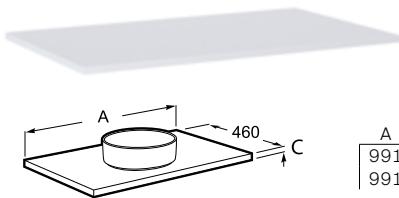

Countertop*

991x460x15 mm (Marble)

Ref. A857782529 (Matt White) - 1790 RON
Ref. A857782532 (Matt Black) - 1790 RON
Ref. A857782534 (Forest Green) - 1790 RON
Ref. A857782538 (Navy Blue) - 1790 RON

991x460x28 mm (MDF)

Ref. A857782464 (Light Oak) - 639 RON