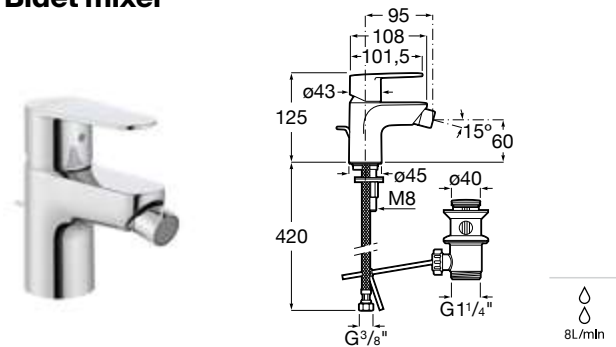

Bidet mixer

Single-lever bidet mixer with swivel aerator, pop-up waste and flexible supply hoses. Chrome.

Ref. A5A604FC00
336 RON

Bidet mixer

Single-lever bidet mixer smooth body with swivel aerator and flexible supply hoses. Chrome.