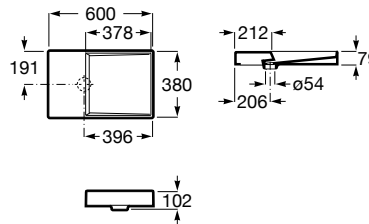

Horizon Dash

600 x 380 mm

Over countertop basin FINECERAMIC®
Ref. A327279..B

00 62 08

White	Colour
1076 RON	1281 RON