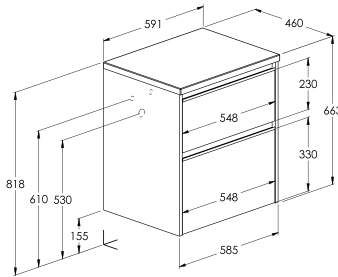

Compatible products ordered separately: