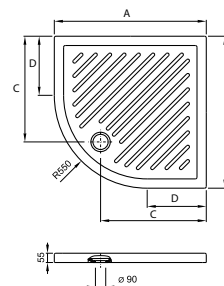

Dimensions		White
900 x 900 x 55	Ref. A374124000	758 RON
800 x 800 x 55	Ref. A374128000	708 RON
Waste 90 ø	Ref. A506404400	197 RON

A	B	C	D
900	900	625	350
800	800	525	250

→ Non-enameled side