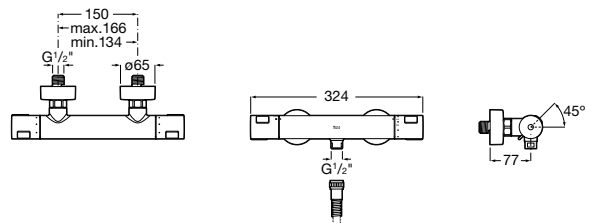

Wall-mounted thermostatic shower mixer

Wall-mounted thermostatic shower mixer
Chrome.

Ref. A5A2E18C00
1036 RON

Matt Black
Ref. A5A2E18NB0
1457 RON

Built-in thermostatic bath-shower mixer

Built-in thermostatic bath-shower mixer with diverter-flow regulator
Chrome.

Ref. A5A2K18C00
1646 RON

Matt Black
Ref. A5A2K18NB0
2323 RON

Built-in thermostatic bath or shower mixer

Built-in thermostatic bath or shower mixer.
Chrome.

Ref. A5A2M18C00
1496 RON

Dimensions in mm. Prices in RON without VAT. The present pricelist cancels the previous one.