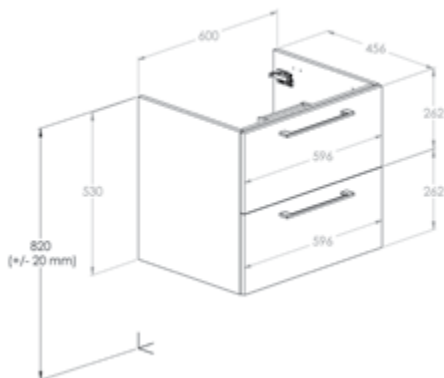

806 808 153

2 drawers

600 mm

Ref. A852470806 (Glossy White) - 1 289 RON

Ref. A852470808 (Rural Oak) - 1 289 RON

Ref. A852470153 (Glossy Anthracite Grey) - 1 289 RON

Base Unit	Washbasin
A857949XXX	A3272A3000

See columns on page 246

Dimensions in mm. Prices in RON without VAT. The present pricelist cancels the previous one.

Replace XXX in the product reference with the code of the chosen finish.

806 Glossy White
808 Rural Oak
153 Glossy anthracite grey