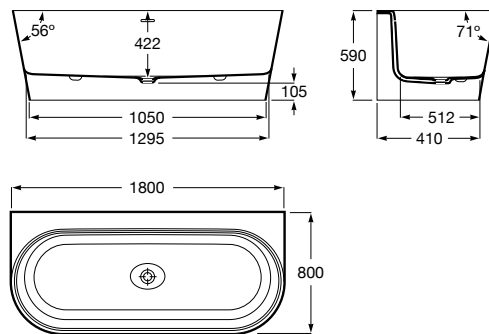

1800 x 800

Stonex® back to wall bath. Includes waste drain (ø 52 mm) and integrated overflow

	Massage	Capacity	White	Colour
Ref. A248665.0	Without massage	338 L	13 224 RON	15 207 RON

White
00

White and Onyx
OX

White and Beige
OB

White and Pearl
OP

White and Coffee
OC

White and Black
OK

Option: Click-Clack waste in colour

Ref. A24L5810..* **486 RON**