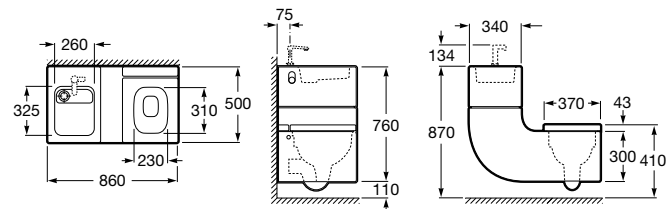

W+W*

Basin and WC 2 in 1

Basin WC and Singles faucet. Includes cover. Ref. A893020001. **24 420 RON**

Dimensions in mm. Prices in RON without VAT.

The present pricelist cancels the previous one.

*Product on request

Replace (.) in the product reference with the code of the chosen finish.