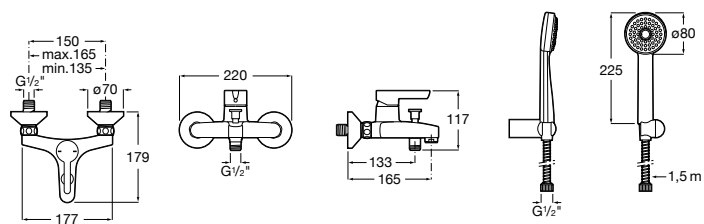

Wall-mounted bath-shower mixer

Single-lever bath-shower mixer with diverter, hand shower, flexible hose, and shower bracket. Chrome.

Ref. A5A017AC0K
422 RON