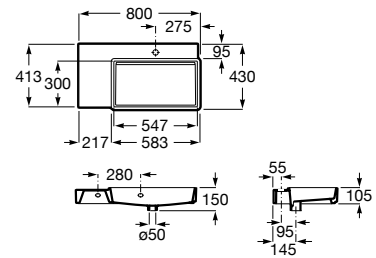

800 x 430 mm
Basin with right bowl with fixing kit.
Asymmetric
Ref. A327696..0

White	Matt White	Supraglaze®
1 569 RON	1 569 RON	1 569 RON