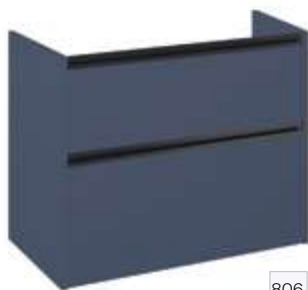

2 drawers
Left

800 mm

Ref. A857899806 (Glossy White) - 1 662 RON

Ref. A857899529 (Matt White) - 1 662 RON

Ref. A857899532 (Matt Black) - 1 662 RON

Ref. A857899534 (Forest Green) - 1 662 RON

Ref. A857899538 (Navy Blue) - 1 662 RON