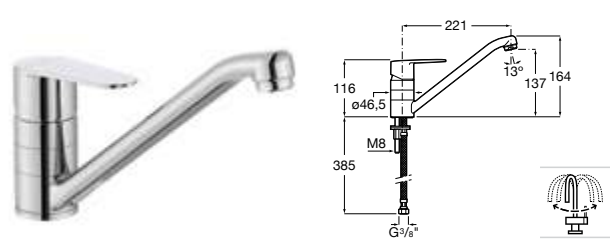

Victoria Plus single-lever kitchen sink mixer

Single-lever kitchen sink mixer with low swivel spout and flexible supply hoses.
Chromed.
Ref. A5A894FC00
406 RON