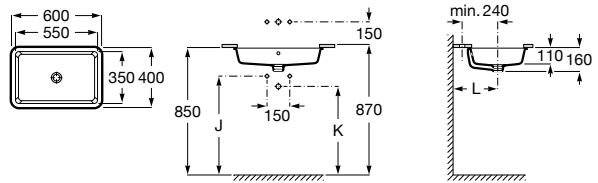

Trap	K	J	L
Totem/Minimal	530	610	300-340
Bottle	570	640	240-290