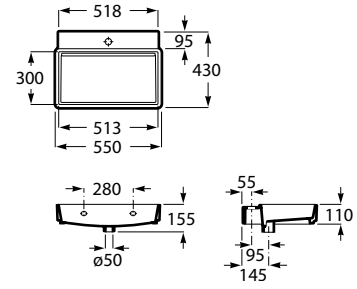

Tura* N

00 62 S0

550 x 430 mm
Basin
with fixing kit.
Ref. A327693..0

White	Matt White	Supraglaze®
1 073 RON	1 273 RON	1 300 RON