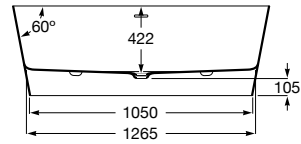

1700 x 750

Stonex® back to wall bath. Includes waste drain (ø 52 mm) and integrated overflow

	Massage	Capacity	White	Colour
Ref. A248668..0	Without massage	305 L	12 683 RON	14 586 RON

White
00

White and Onyx
OX

White and Beige
OB

White and Pearl
OP

White and Coffee
OC

White and Black
OK

Option: Click-Clack waste in colour

Ref. A24L5810.. * **486 RON**