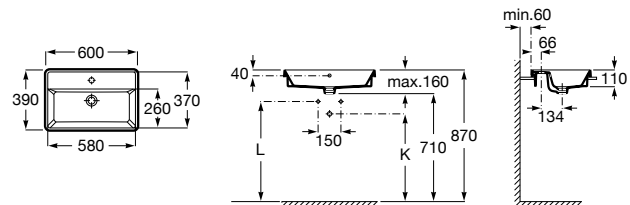

The Gap

	K (Trap)	L
Totem/Minimal	530	610
Bottle	610	640

600 x 390 mm

Drop-in basin
Ref. A3270YA..0
White
716 RON