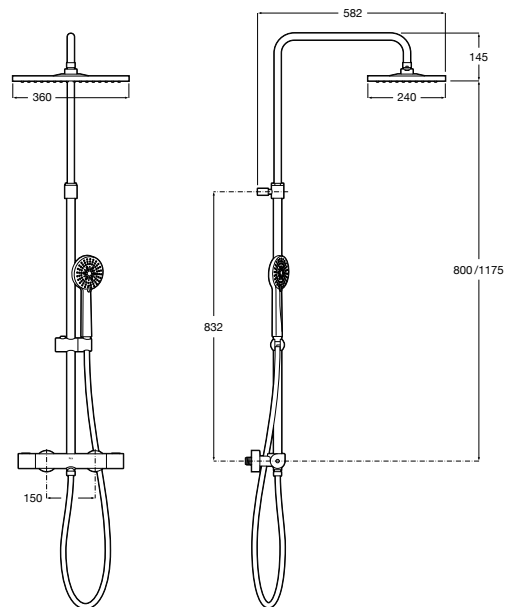

Even-T Square thermostatic shower column

Thermostatic shower column with adjustable height from 800 to 1175 mm. The shower head 360x240 mm, can be swivelled, flexible hose 1,75m PVC satin and swivel bracket. Hand shower ø100 with 3 functions. Chrome.

Ref. A5A202EC00
3 508 RON

Finishes:

co