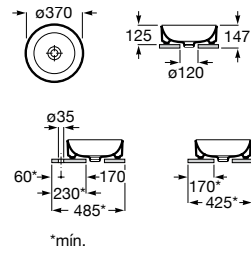

Ona

Ø 370 mm
Over countertop basin
FINECERAMIC®
Ref. A32768J..0

White	Matt Black*	Supraglaze**
848 RON	1 080 RON	1 101 RON