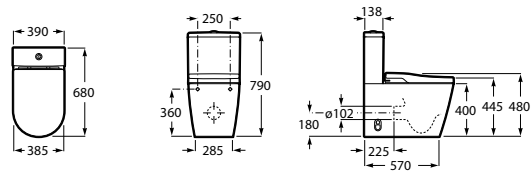

Ref. A890078100

673 RON

In-Wash® Inspira close-coupled

680 mm length

Back to wall WC Rimless with dual-flush mechanism 4/2 L.
Seat and cover with washing and drying function included. Needs power supply.

Ref. A80306L001