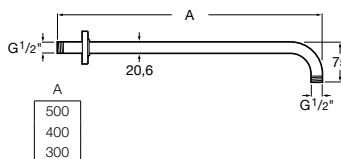

Shower arms

Round wall shower arm for shower head

Shower arm for shower head.
Chrome.
Ref. A5B0350C00* L500 mm C0
183 RON
Ref. A5B0250C00 L400 mm C0
177 RON
Ref. A5B0150C00 L300 mm C0
145 RON

Everlux. L400 mm
Ref. A5B0250..0 CN RG NM
236 RON VA SM N

Matt Black. L400 mm NB
Ref. A5B0250NB0
177 RON

Matt White. L400 mm BO
Ref. A5B0250B00
286 RON

Compatible with shower heads RainDream and RainSense.