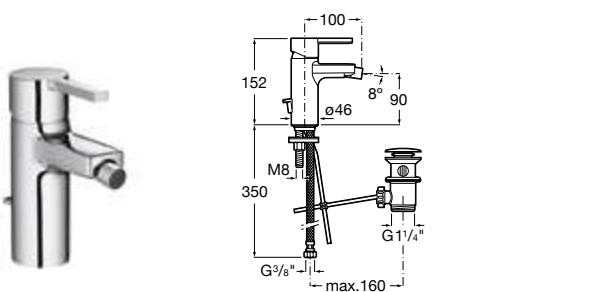

Bidet mixer

Single-lever bidet mixer with swivel flow regulator, pop-up waste and flexible supply hoses
Chrome.
Ref. A5A6096C00
501 RON