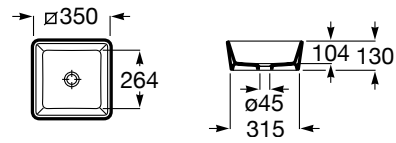

Optica

00 62 08

350 mm

Over countertop basin Round
Ref. A327B12..0

White	Colour*
593 RON	712 RON