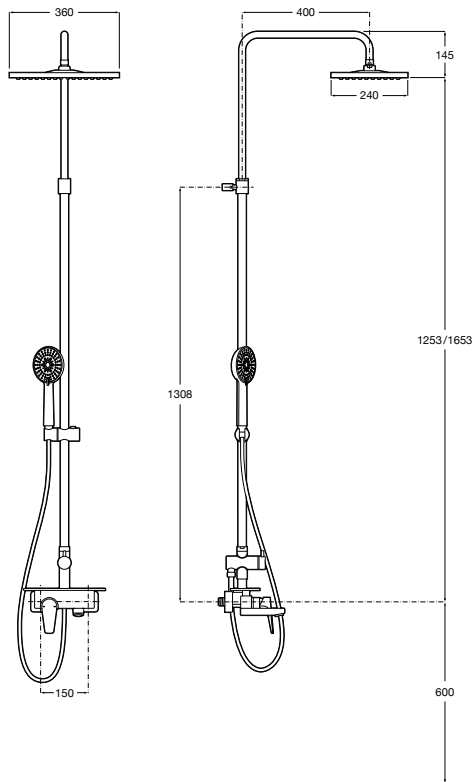

Even-M Square

Even-M Square single-lever bath-shower column with shelf

Finishes:

CO

Single-lever bath-shower column with shelf, adjustable height from 1253 to 1653 mm, hand shower, flexible hose and swivel bracket.

Chrome
Ref. A5A9C90C00
2 783 RON

Even-M Square single-lever shower column with shelf

Finishes:

CO

Single-lever shower column with shelf, adjustable height from 875 to 1275 mm, hand shower, flexible hose and swivel bracket.

Chrome
Ref. A5A9B90C00
1 839 RON

A	B
900	1775-2175
1000	1875-2275
1100	1975-2375
1200	2075-2475