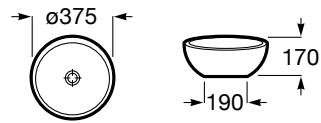

Bol

00 62 08

$\varnothing$ 380 mm

Over countertop basin
Ref. A32787K..0

White	Colour
714 RON	858 RON