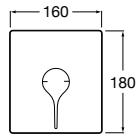

Built-in bath or shower mixer

Single-lever built-in bath or shower mixer.
Chrome.
To be completed with RocaBox ref. A525869403
Ref. A5A2B3AC00
1 394 RON