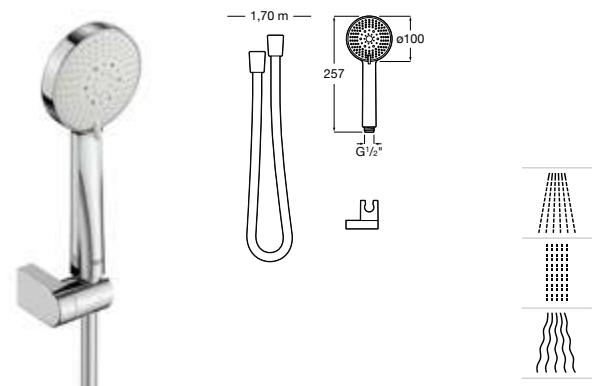

Chrome

Ref. A5B3313C00 C0
127 RON

Flow 6 L

Chrome

Ref. A5B3D13C00 C0
127 RON

Shower set **Stella 100/3**

Hand shower \varnothing 100 mm with 3 functions Rain, Tonic and Pulse, swivel bracket and PVC flexible hose 1,70 m. Flow 8 L