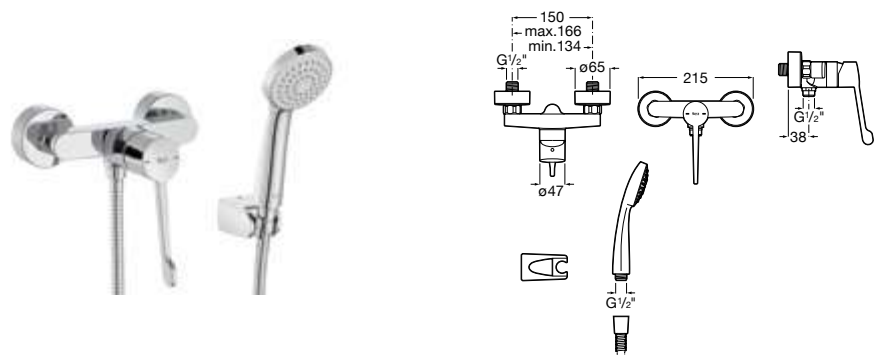

Chrome.
Ref. A5A015GC00
706 RON

Wall-mounted bath-shower mixer

Single-lever bath-shower mixer with automatic diverter. Handle for people with reduced mobility.

Chrome.
Ref. A5A025GC00
625 RON

Wall-mounted shower mixer*