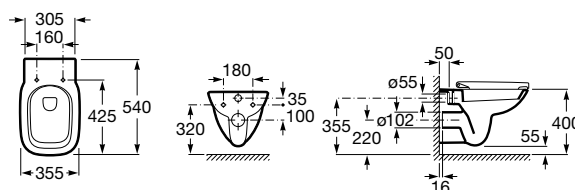

Wall-hung WC Round, Rimless

540 mm length
Wall-hung WC Round, Rimless
Ref. A346998..0
White
494 RON

SUPRALIT® seat and cover with soft-closing system, metal hinges Easy Remove
Ref. A801B22..B
White
300 RON

SUPRALIT® seat and cover, metal hinges
Ref. A801B20..B
White
211 RON

SLIM seat and cover with soft-closing system
Ref. A801B22..3
White
181 RON

Dimensions in mm.

Prices in RON without VAT. The present pricelist cancels the previous one.

Replace (.) in the product reference with the code of the chosen finish.