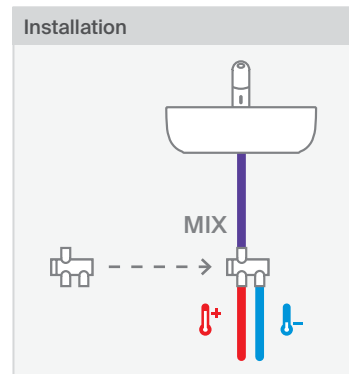

Dimensions in mm.

Prices in RON without VAT.
The present pricelist cancels the previous one.

*Product on request