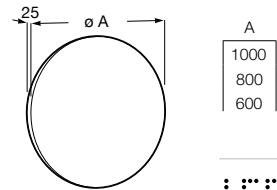

LED

Mirror with ambient light

Temperature 3000K

1200 x 800 mm
Ref. A812399000
1168 RON

1000 x 800 mm
Ref. A812398000
1026 RON

Round mirror with ambient light

Temperature 3000K

Ø 1000 mm
Ref. A812402000
1449 RON

Ø 800 mm
Ref. A812401000
1131 RON

800 x 800 mm
Ref. A812397000
889 RON

600 x 800 mm
Ref. A812396000
787 RON

Ø 600 mm
Ref. A812400000
815 RON