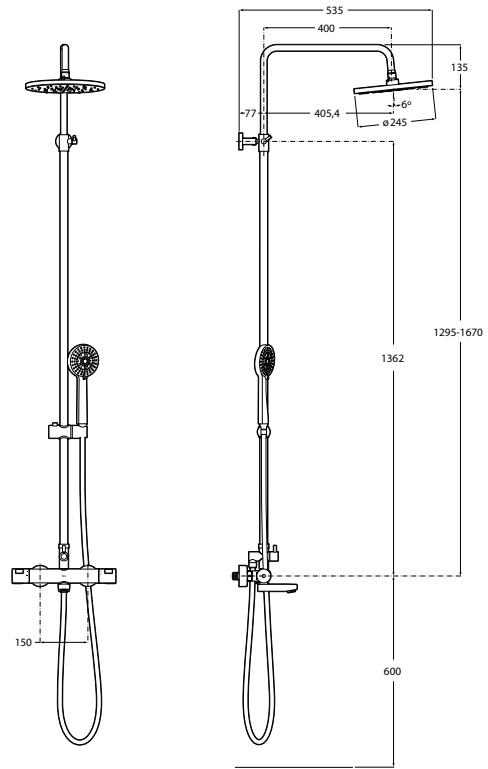

Victoria-T Plus

Victoria-T Plus thermostatic bath-shower column

Thermostatic bath-shower column with adjustable height. The shower head $\varnothing 245$ mm can be swivelled, flexible hose 1,70 m metal and swivel bracket. Hand shower $\varnothing 100$ with 3 functions. Chrome.
Ref. A5A2J18C00
3 221 RON

Finishes: