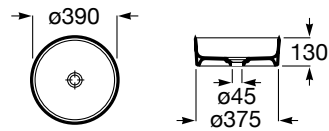

Terra

00 62 08

390 x 390 x 130 mm

Over countertop basin FINECERAMIC®
Ref. A32787N..0

White	Colour
850 RON	1044 RON

Colours washbasins Horizon, Terra, Optica, Bol