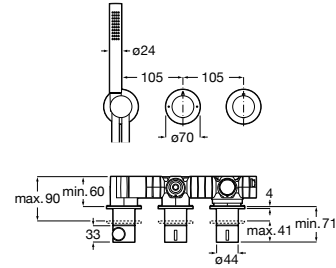

Built-in thermostatic mixer 2 way

Built-in thermostatic mixer 2-way with handshower, outlet connection with wall bracket and 1.70 m PVC shower flexible hose
Chrome.
Ref. A5A214AC00 C0
1196 RON

Matt Black.
Ref. A5A214ANB0 NB
1 610 RON

Everlux.
Ref. A5A214A..0 CN VA SM
1 793 RON

To be completed with built-in body
Ref. A5E214AC00
2 576 RON