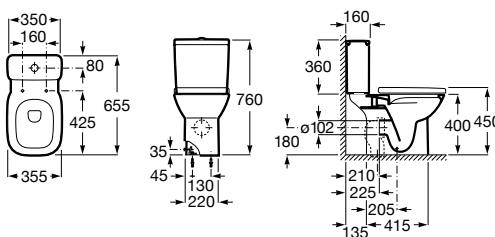

Close-coupled WC, Square, Rimless

655 mm length

Close-coupled WC
Rimless, dual outlet
Ref. A34299L..0
White
648 RON

Dual flush 4,5/3L WC
cistern with side inlet
Ref. A341990..0
White
307 RON

Dual flush 4,5/3L WC
cistern with bottom inlet
Ref. A341991..0
White
307 RON

SUPRALIT® seat and cover with
soft-closing system, metal hinges
Easy Remove
Ref. A8019D2..B
White
240 RON

SLIM seat and cover with
soft-closing system
Ref. A8019D2..5
White
181 RON

SUPRALIT® seat and cover
with metal hinges
Ref. A8019D0..B
White
181 RON