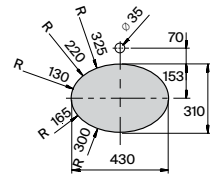

Neo Selene

510 x 395 mm

Drop-in or built-in basin
with fixing kit

Ref. A322307.0

White

597 RON