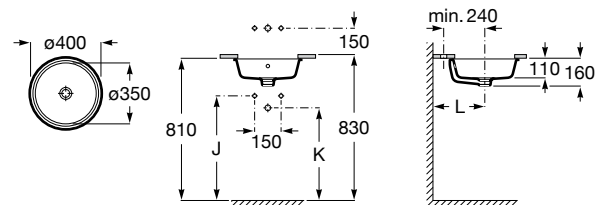

The Gap

ø 400 mm
Built-in basin
Ref. A3270YB.0
White
601 RON

Trap	K	J	L
Totem/Minimal	530	610	300-340
Bottle	570	640	240-290

Dimensions in mm. Prices in RON without VAT. The present pricelist cancels the previous one.