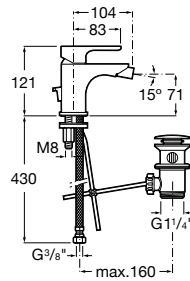

Matt Black
Ref. A5A6C09NB0
627 RON

Bidet mixer

Single-lever bidet mixer with XL handle, swivel aerator, pop-up waste and flexible supply hoses.

Chrome.
Ref. A5A6A09C00
457 RON

Wall-mounted bath-shower mixer