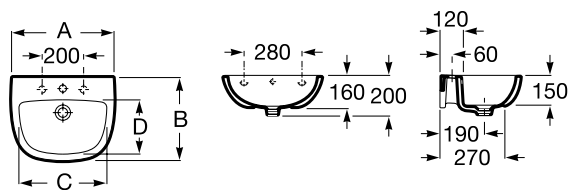

550 x 450 mm

Basin with fixing kit
Ref. A325195000
White
206 RON

500 x 400 mm

Basin with fixing kit
Ref. A325196000
White
173 RON

Pedestal
Ref. A335990000
White
220 RON

Semi pedestal with
fixing kit
Ref. A335191000
White
166 RON