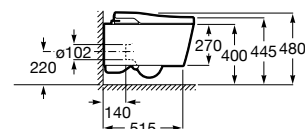

Inspira In-Wash® with In-Tank wall-hung*

585 mm length

In-Wash® - Roca Rimless® Vortex wall-hung smart toilet with integrated tank. Seat and cover with washing and drying function included. Supraglaze® coating. Needs power supply.

Ref. A803094001

14 699 RON

Recommended installation with:

Concealed supporting frame

Ref. A822091001

529 RON

or

Concealed supporting frame

Ref. A890078100

673 RON