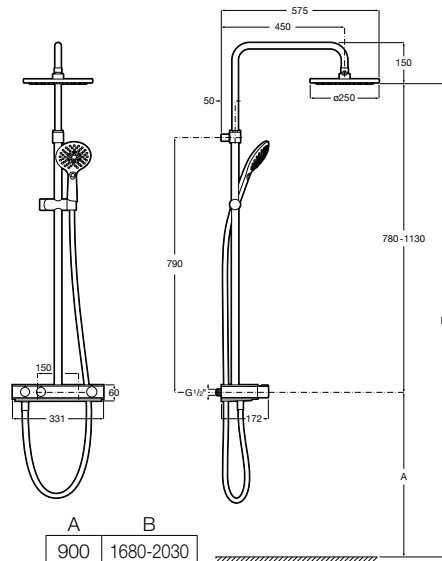

INDEX-T Switch

INDEX-T Switch 2w Shower

A	B
900	1680-2030
1000	1780-2130
1100	1880-2230
1200	1980-2330

Thermostatic telescopic shower column with adjustable height from 780 to 1130 mm, with button technology. Headshower $\varnothing$ 250 mm, flexible hose PVC satin 1,5 m and handshower Plenum Go 120 mm with 3 functions. Includes shelf
Chrome

Ref. A5A9I09C00

6 746 RON

Finishes:

CO