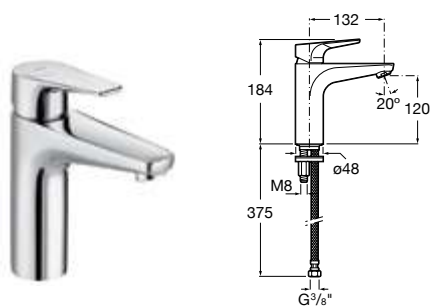

Ref. A5A3290C00
383 RON

Basin mixer Mezzo

Single-lever basin mixer mezzo with aerator, smooth body and flexible supply hoses. Cold Start. Chrome.

Ref. A5A3990C00
545 RON

Basin mixer Mezzo Plus

Single-lever basin mixer mezzo plus with aerator, smooth body and flexible supply hoses. Cold Start. Chrome.