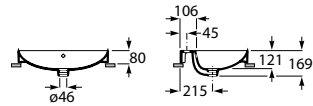

600 x 400 mm
Drop-in basin FINECERAMIC®
Ref. A32768M..0

White	Supraglaze®
584 RON	759 RON