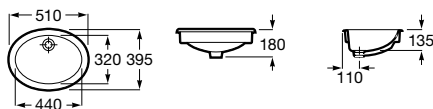

Neo Selene

510 x 395 mm

Drop-in or built-in basin
with fixing kit

Ref. A322307..0

White

597 RON

Dimensions in mm. Prices in RON without VAT.
The present pricelist cancels the previous one.

Replace (..) in the product reference with
the code of the chosen finish.