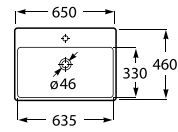

650 x 460 mm

Wall-hung basin FINECERAMIC®
Ref. A327687.0

White	Matt White* / Matt Black*	Supraglaze®*
890 RON	1 068 RON	1 158 RON