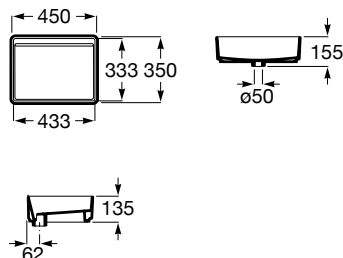

450 x 350 mm

Basin with fixing kit.
Ref. A327691.0

White	Matt White	Supraglaze®
1 271 RON	1 526 RON	1 536 RON