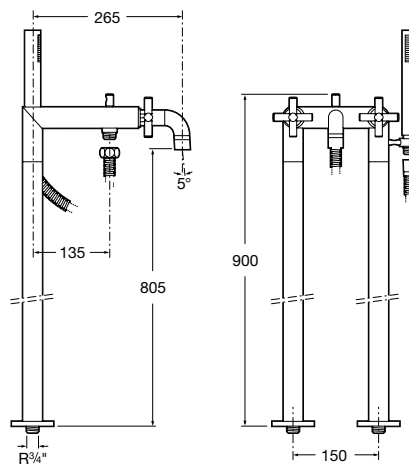

Loft

Floorstanding bath-shower mixer*

Floorstanding bath-shower mixer with automatic diverter, handshower, 1.75 m flexible hose, bracket and vertical supply columns. Chromed.

Ref. A5A2743C00
6 581 RON