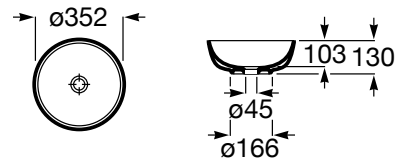

Optica

00 62 08

ø350 mm

Over countertop basin Round

Ref. A327C12..0

White	Colour*
593 RON	712 RON