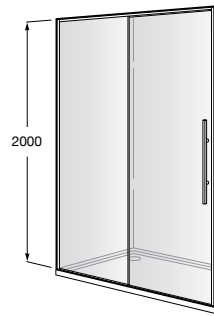

Shower enclosures / Brisa

Brisa L2-E*

Built-in front shower screen with 1 sliding door and 1 fixed door.

To be installed between walls.

Height 2000 mm.

Clear Glass

References	Dimensions (A)	Dimensions mounting Min-Max (A)	Minimum opening (B)	Black Matt profile
AM34312016M	1200	1160-1210	485	3 281 RON
AM34313016M	1300	1260-1310	485	3 376 RON
AM34314016M	1400	1360-1410	585	3 628 RON