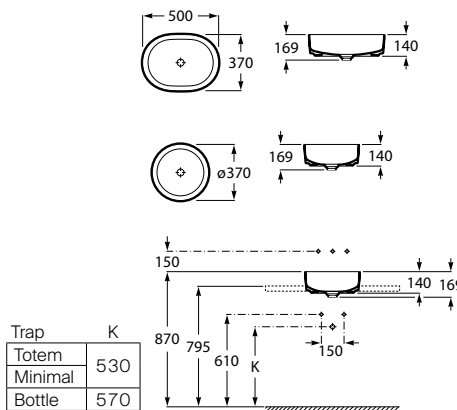

Trap	K
Totem	530
Minimal	
Bottle	570

Dimensions in mm.

Prices in RON without VAT. The present pricelist cancels the previous one.

(1) Colours Matt white 62 on stock, rest of colours on request.

(2) Colours Matt white 62, Onyx 64, Beige 65 on stock, rest of colours on request.

(3) Colours Matt white 62, Onyx 64, rest of colours on request.

*Product on request