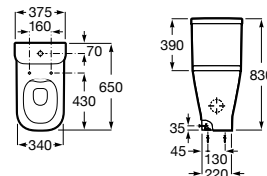

Ring with stainless steel hinges
Ref. A80123D004
 239 RON

The Gap

Comfort height close-coupled WC Square

BTW

650 mm length

Close-coupled WC, back to wall, Rimless with dual outlet, height 440 mm

Ref. A3421AC000