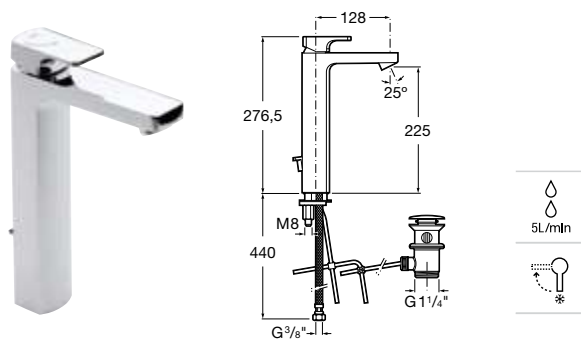

High spout basin mixer

Single-lever high spout basin mixer with pop-up waste and flexible supply hoses. Cold start. Chrome.
Ref. A5A3G01C00
2 501 RON