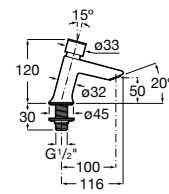

Deck-mounted basin faucet

Basin faucet with aerator. G1/2". Flow: 6 l/m.
Automatic closing: 15 sec. Chromed.
Ref. A5A4277C00
326 RON