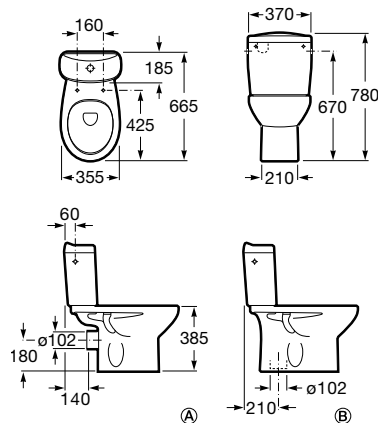

520 x 410 mm

Basin with fixing kit
Ref. A325394..0
 White
164 RON

Pedestal
Ref. A331300..1
 White
202 RON

Semipedestal
Ref. A336312..5
 White
199 RON

Close-coupled WC

665 mm length

Close-coupled WC,
 horizontal outlet with
 fixing kit
Ref. A342395..0 Ⓐ
 White
341 RON