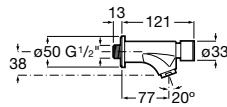

Basin faucet

Wall-mounted basin faucet with aerator G1/2". Flow: 6 l/m.
Automatic closing: 15 sec Chromed.
Ref. A5A7877C00
305 RON