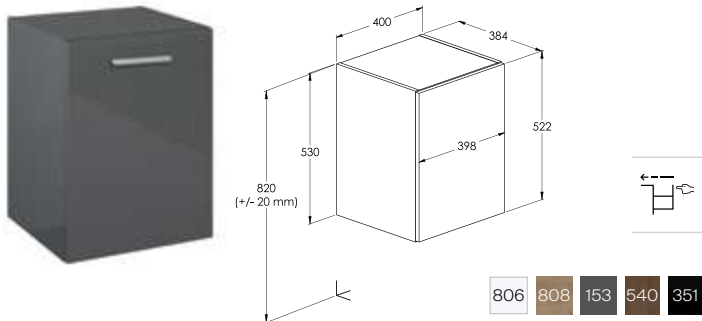

Side unit

To be completed with cabinets and countertop

400x384x530 mm

Ref. A857974806 (Glossy White)	- 460 RON
Ref. A857974808 (Rural Oak)	- 460 RON
Ref. A857974153 (Glossy Anthracite Grey)	- 460 RON
Ref. A857974540 (Alpine Walnut)	- 460 RON
Ref. A857974351 (Glossy Black)	- 460 RON

Handle

Handle is ordered separately