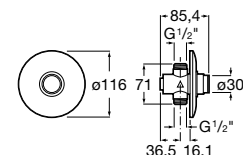

Urinal faucet

Urinal faucet. Built-in shut-off cock. G1/2".
Chromed.
Ref. A5A9077C00
326 RON