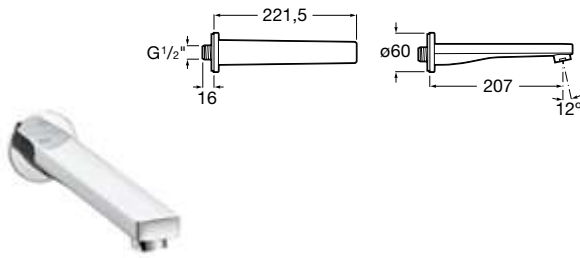

Bath spouts*

Wall-mounted spout Square*

Wall-mounted bath spout.
Chrome.

Ref. A525308900 C0
317 RON

Everlux. CN RG NM
Ref. A5253089.. C0 RG NM
600 RON