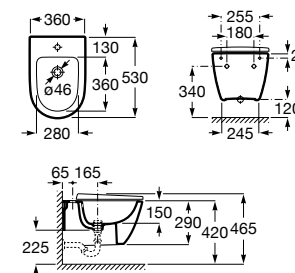

White	Matt White / Matt Black*
550 RON	712 RON

SUPRALIT® cover for bidet
Ref. A806E10..1

White	Matt White / Matt Black*
356 RON	426 RON

| Ona wall-hung WC

**The Ona accessories:
form of elegance**

The Ona Collection accessories are your perfect companion for an optimal organization in the bathroom space. The tray fits inside the standard drawers and onto the basin shelf to complement the sink, allowing for a functional addition to your bathroom space. Minimal design and free colour combinations look good everywhere.