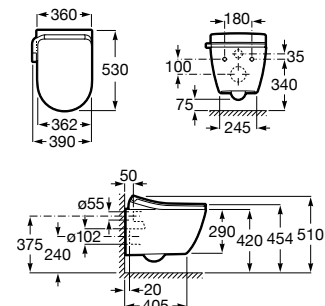

In-Wash® Ona, wall-hung*

530 mm length

Wall-hung smart toilet. Roca Rimless®, seat and cover with washing and drying function included. Needs power supply.

Ref. A803150S01

5 826 RON