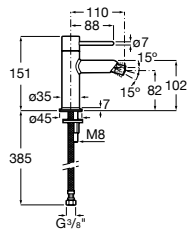

To be completed with universal built-in body.
 Chrome
Ref. A5E3502C00
782 RON
 Finishes Nu
Ref. A5E3502..0
782 RON

Bidet mixer

Single-lever bidet mixer smooth body with aerator and flexible supply hoses. Pin handle
 Chrome
Ref. A5A623FC00
946 RON
 Titanium Black
Ref. A5A623FCN0
1169 RON