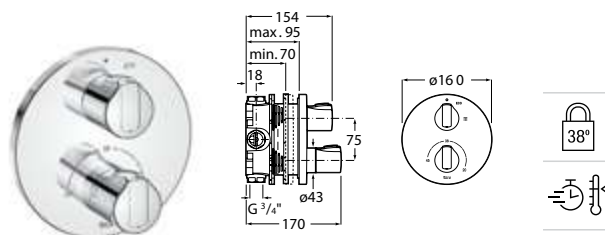

Built-in thermostatic bath or shower mixer*

Built-in thermostatic bath or shower mixer.
Chrome.

Ref. A5A2E09C00
1742 RON

Everlux
Ref. A5A2E09..0
2 631 RON

To be completed with RocaBox Ref. A525869403

C0 CN RG NM