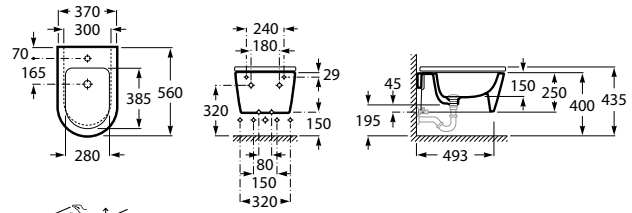

Wall-hung Bidet Round

00 62 63 64 65 66

560 mm length

Bidet
with fixing kit
Ref. A357525..0

White	Colour* ⁽¹⁾
2 099 RON	2 519 RON

SUPRALIT® cover with soft-closing system, metal hinges, Easy Remove
Ref. A806522..B