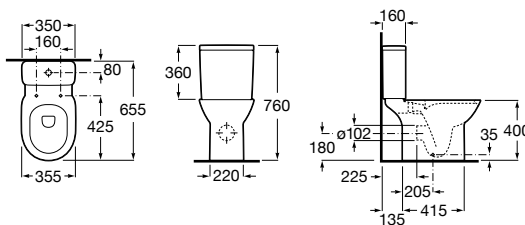

Close-coupled WC, Round, Rimless

655 mm length

Close-coupled WC
Rimless, dual outlet
Ref. A34299P..0
White
618 RON

Dual flush 4,5/3L WC
cistern with side inlet
Ref. A341990..0
White
307 RON

Dual flush 4,5/3L WC
cistern with bottom inlet
Ref. A341991..0
White
307 RON

SUPRALIT® seat and cover with
soft-closing system, metal hinges
Easy Remove
Ref. A801B22..B
White
300 RON

SLIM seat and cover with
soft-closing system
Ref. A801B22..3
White
181 RON

SUPRALIT® seat and
cover with metal hinges
Ref. A801B20..B
White
211 RON

Dimensions in mm. Prices in RON without VAT. The present pricelist cancels the previous one.

Replace (..) in the product reference with the code of the chosen finish.