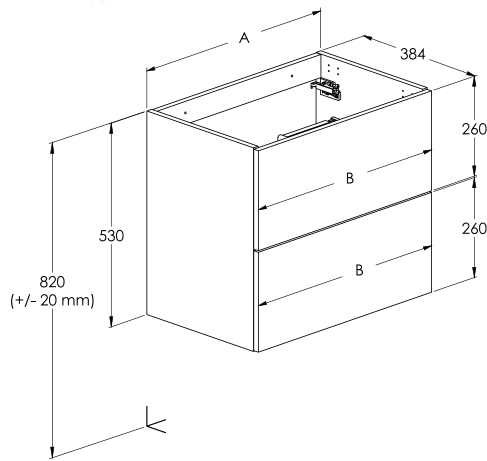

Unik

Includes base unit and basin in white finish with 1 taphole