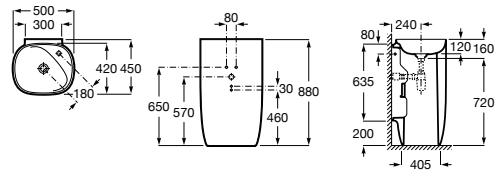

Beyond*

Totem basin

00 62 **64** 65

500 x 450 x 880 mm

Basin FINECERAMIC® with fixing kit. Includes universal waste with ceramic plug ø72 mm. Ref. A3270B0.0

White	Colour
22 471 RON	26 967 RON