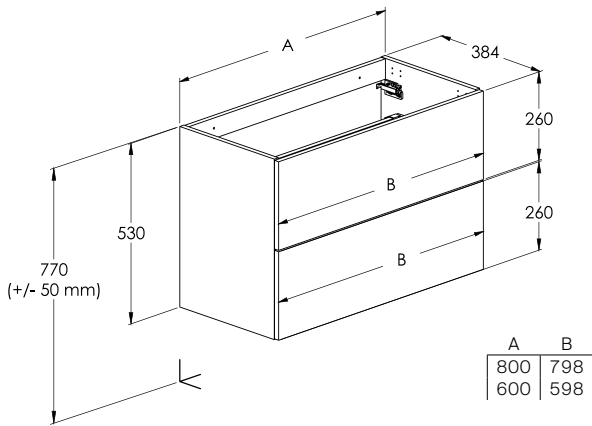

Side unit* ⁽¹⁾

To be completed with countertop and space saving siphon

806

2 drawers

800 mm
Ref. A857972806 (Glossy White) - 1253 RON

600 mm
Ref. A857971806 (Glossy White) - 1150 RON

Handle

Handles are ordered separately

1 piece

400 mm
For side unit 600 mm
Ref. A817030339 (Chrome) - 51 RON
Ref. A817030485 (Matt Black) - 51 RON
Ref. A817030545 (Rose Gold) - 51 RON
Ref. A817030557 (Gold) - 51 RON
Ref. A817030576 (Matt White) - 51 RON

600 mm
For side unit 800 mm
Ref. A817031339 (Chrome) - 82 RON
Ref. A817031485 (Matt Black) - 82 RON
Ref. A817031545 (Rose Gold) - 82 RON
Ref. A817031557 (Gold) - 82 RON
Ref. A817031576 (Matt White) - 82 RON

⁽¹⁾ to combine with countertops and space saving siphon