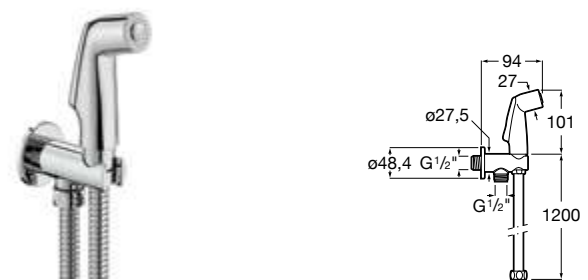

Wall-mounted shower kit bidet

Bidet shower kit (1 outlet). Includes hand-shower,
wall bracket-water supply with auto-stop
and 1.2 m metallic flexible hose.

Chrome. C0
Ref. A5B9230C00 C0
284 RON