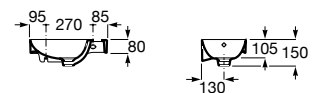

450 x 260 mm

Basin FINECERAMIC®
Ref. A327681..0

White	Matt White* / Matt Black*	Supraglaze®**
680 RON	815 RON	886 RON