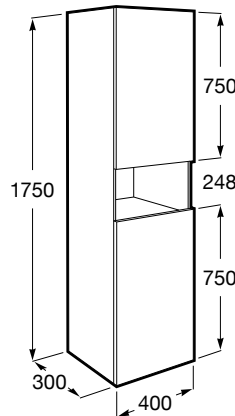

Delta column with open shelf *

1750 x 400 mm

- Ref. A857636509 (Matt White) - 1916 RON
- Ref. A857636510 (Grey Sand) - 1916 RON
- Ref. A857636511 (Dark Elm) - 1916 RON
- Ref. A857636512 (Light Oak) - 1916 RON
- Ref. A857636513 (Matt Green) - 1916 RON