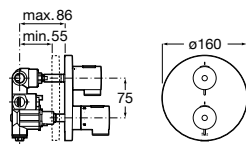

Built-in thermostatic bath-shower mixer

Built-in thermostatic bath-shower mixer with diverter-flow regulator
Chrome.

Ref. A5A2K18C00
1646 RON

Matt Black
Ref. A5A2K18NB0
2323 RON