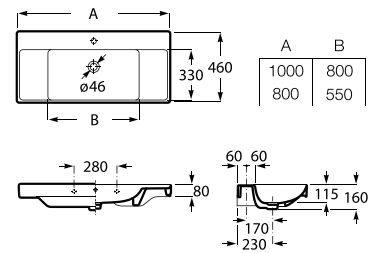

800 x 460 mm
Wall-hung basin FINECERAMIC®
Ref. A32768H..0

White	Matt White* / Matt Black*	Supraglaze®*
1323 RON	1587 RON	1718 RON

White	Matt White* / Matt Black*	Supraglaze®*
1080 RON	1295 RON	1403 RON