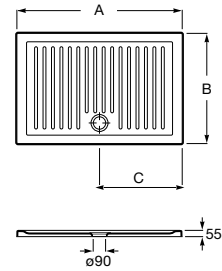

Dimensions		White
1200 x 800 x 55	Ref. A374125000	908 RON
1200 x 700 x 55	Ref. A374120000	799 RON
1000 x 800 x 55	Ref. A374126000	758 RON
1000 x 700 x 55	Ref. A374121000	672 RON
900 x 700 x 55	Ref. A374122000	634 RON
Waste 90 ø	Ref. A506404400	197 RON

A	B	C
1200	800	600
1200	700	600
1000	800	500
1000	700	500
900	700	450

→ Non-enameled side