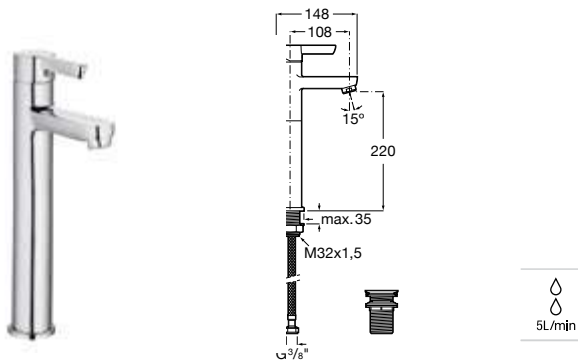

High spout basin mixer

Single-lever high spout basin mixer.
Smooth body with aerator, click-clack waste and flexible supply hoses.
Chrome.
Ref. A5A377AC0K
473 RON