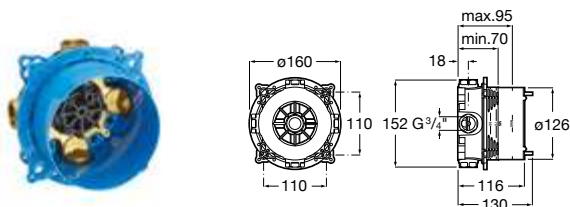

RocaBox

RocaBox Universal.
Ref. A525869403
495 RON