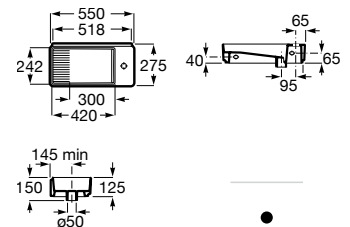

Tura* N

550 x 275 mm
Basin with fixing kit.
Ref. A327692..0

00 62 S0

White	Matt White	Supraglaze®
1 017 RON	1 066 RON	1 144 RON