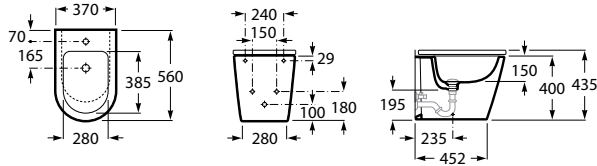

BTW

00 62 63 64 65 66

560 mm length
Back to wall bidet
with fixing kit
Ref. A357527..0

SUPRALIT® cover with soft-closing system, metal hinges, Easy Remove
Ref. A806522..B

White	Colour*
2 531 RON	3 039 RON

White	Colour*
419 RON	419 RON