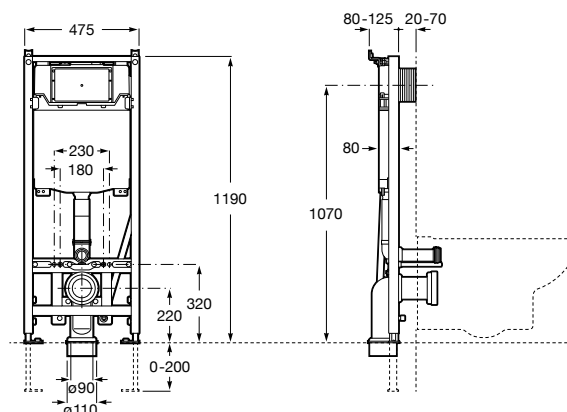

Duplo WC One Smart

Built-in structure with compact dual-flush cistern, inlet flexible pipe for Smart Toilets, corrugated pipe and installation accessories. Minimum depth horizontal outlet: 80 mm. Minimum depth vertical outlet: 107/125 mm (DN90/DN100). Height 1,190 mm and elbow $\varnothing 90/\varnothing 110$. Axial distance of 180 and 230 mm. Recommended for the installation of wall-hung Inspira In-Wash®. Adjustable feet from 0-200 mm with braking system. Upper hydraulic connections.

Ref. A890078020

1 234 RON