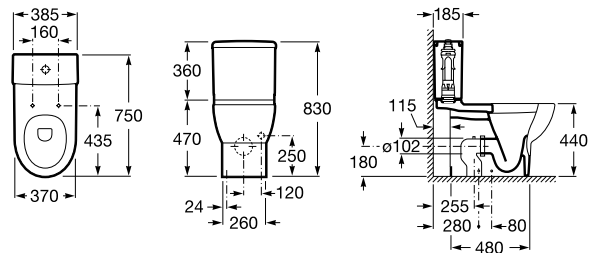

Reduced mobility close-coupled WC*

750 mm length

Close-coupled WC with dual outlet, with fixing kit
Ref. A34224H000
 White
1 477 RON

Cistern with dual flush mechanism 6/3L
Ref. A34124H000
 White
989 RON

Seat and cover with stainless steel hinges
Ref. A801230004
 White
321 RON