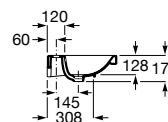

Wall-hung basin

800 x 460 mm

Wall-hung basin with fixing kit

Ref. A3270M0..0

White

839 RON