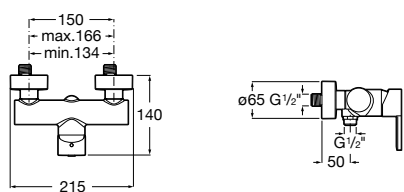

Wall-mounted shower mixer*

Single-lever shower mixer
Chrome.
Ref. A5A2196C00
586 RON