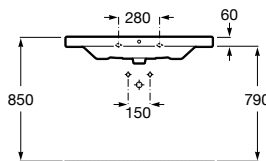

Wall-hung basin

1000 x 460 mm

Wall-hung basin with fixing kit

Ref. A3270MA..0

White

872 RON