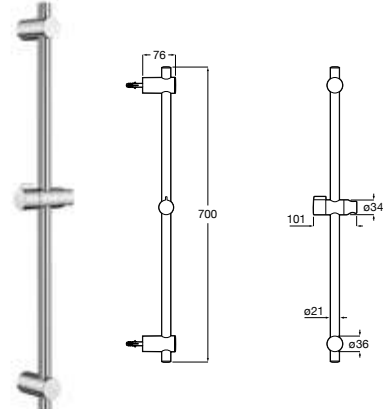

Stella

Slide bar with shower bracket, with adjustable height.

Chrome. C0
Ref. A5B0713C00
165 RON

Transparent soap dish.
Ref. A5B5150TP0
59 RON

Chromed soap dish.
Ref. A5B5150C00
59 RON