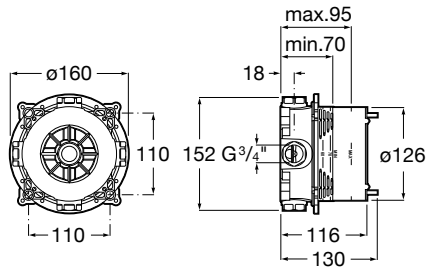

RocaBox

RocaBox Universal.
Ref. A525869403
495 RON

Bath-spout

Bath-spout
Chrome
Ref. A5A083FC00
678 RON
Titanium Black
Ref. A5A083FCN0
834 RON