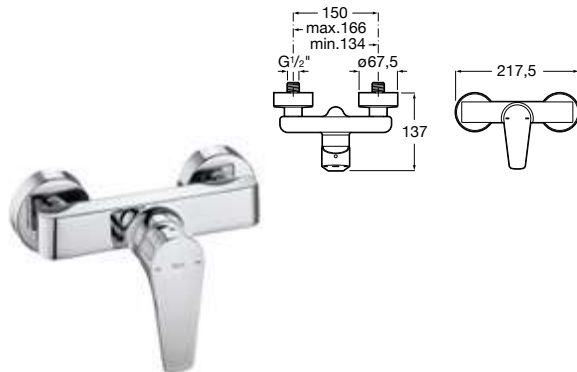

Wall-mounted shower mixer

Single-lever shower mixer.
Chrome.
Ref. A5A2190C00
509 RON
Option:
Adaptable shelf*
Ref. A5B4961TP0
51 RON