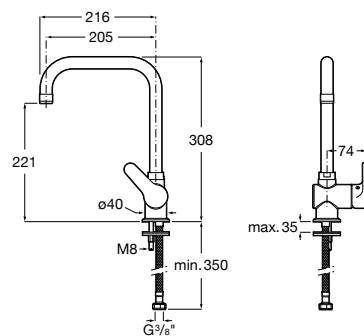

Arola

Single-lever kitchen sink mixer

Single-lever kitchen sink mixer with high swivel spout, aerator and flexible supply hoses.

Chrome.

Ref. A5A846ACOK

408 RON