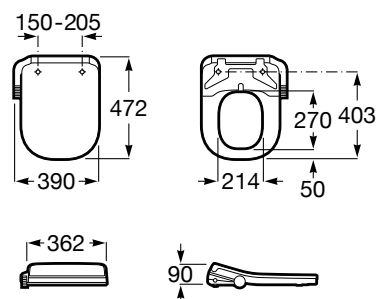

Multiclean® M4 Square Compact* **N**

Seat with washing and drying function. Square shape. Needs power supply.

Ref. A804057021
4 685 RON