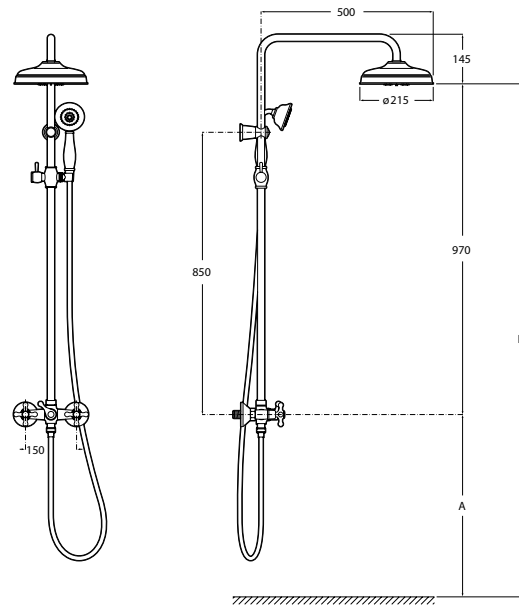

Carmen

Carmen twin-lever shower column

A	B
900	1870
1000	1970
1100	2070
1200	2170

Twin-lever shower column with hand shower,
flexible hose, fixed bracket

Chrome

Ref. A5A974BC00
2 507 RON

Finishes:

co