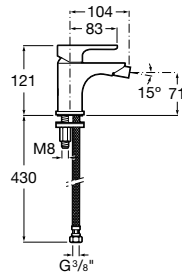

Bidet mixer

Single lever bidet mixer with XL handle, swivel aerator and flexible supply hoses.

Chrome.
Ref. A5A6B09C00
397 RON