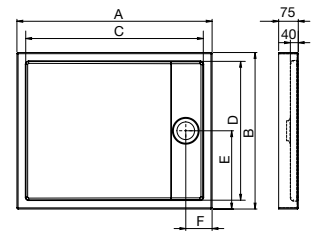

Dimensions Standard

Dimensions	Ref.	White
1400 x 900 x 75	Ref. A276344000	1713 RON
1400 x 900 x 40	Ref. A276343000	1436 RON
1400 x 800 x 75	Ref. A27T008000	1555 RON
1400 x 800 x 40	Ref. A276263000	1403 RON
1200 x 900 x 75	Ref. A276341000	1477 RON
1200 x 900 x 40	Ref. A276340000	1325 RON
1200 x 800 x 75	Ref. A27T007000	1416 RON
1200 x 800 x 40	Ref. A276262000	1270 RON
1000 x 900 x 75	Ref. A276338000	1393 RON
1000 x 900 x 40	Ref. A276337000	1259 RON
1000 x 800 x 75	Ref. A27T006000	1350 RON
1000 x 800 x 40	Ref. A276261000	1215 RON
Siphon ø 90	Ref. A27L027000	206 RON
Universal feet	Ref. A27M052000	60 RON