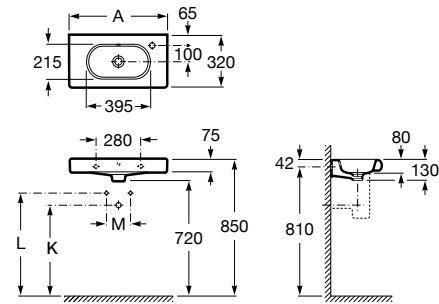

600 x 320 mm

Basin with fixing kit.
Right.
Ref. A32724T.O
White
690 RON

600 x 320 mm

Basin with fixing kit.
Left.
Ref. A32724X.O
White
690 RON

550 x 320 mm

Basin with fixing kit.
Right.
Ref. A32724Y.O
White
658 RON

Semi-pedestal
with fixing kit
Ref. A337242..O*
White
496 RON

A	Application	K (siphon)	L	M
600	Wall-hung	530	610	150
550	Semipedestal	600	660	80