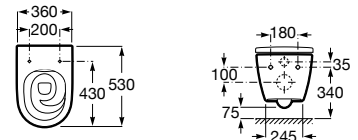

SUPRALIT® seat and cover, metal hinges

Ref. A801E10..1

White	Matt White
367 RON	440 RON