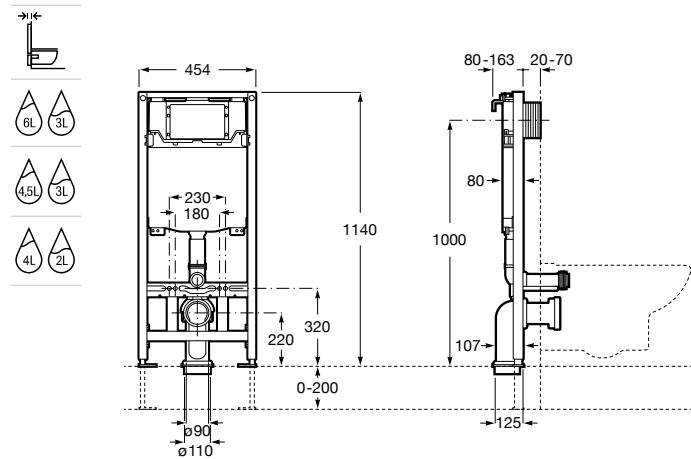

658 RON

Active WC Set One

Installation system for wall-hung WC
 With compact cistern and dual flush
 mechanism 6/3, 4,5/3 and 4/2 litres
 and installation accessories.
 Minimum depth with horizontal
 outlet: 80 mm
 Minimum depth with vertical outlet:
 90/110 mm (DN90/DN100)
 Conversion bend $\varnothing 90$ or 110 mm
Ref. A890060120 (Preset to 6/3L)
Ref. A89006012E (Preset to 4'5/3L)