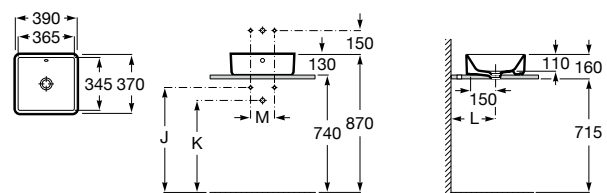

The Gap

390 x 370 mm

Over countertop basin

Ref. A3270ML..0

White

660 RON

Dimensions in mm. Prices in RON without VAT. The present pricelist cancels the previous one.

Replace (.) in the product reference with the code of the chosen finish.