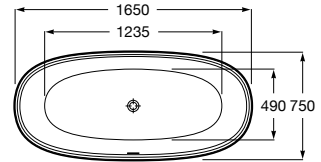

1650 x 750

Stonex® bath. Includes waste drain (ø 52 mm) and integrated overflow

	Massage	Capacity	White	Colour*
Ref. A248470.0	Without massage	240 L	10 248 RON	14 103 RON

White OO	White and Onyx OX	White and Beige OB
White and Pearl OP	White and Coffee OC	White and Black OK

Option: Click-Clack waste in colour

Ref. A24L5810..* **486 RON**