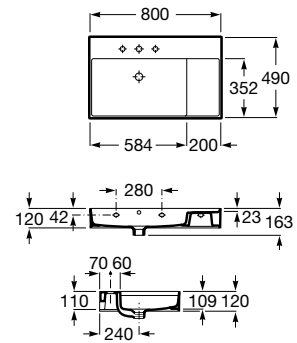

Wall-hung or vanity basins

00 62 63 64 65 66

1000 x 490 mm

Basin FINECERAMIC®
with fixing kit

Ref. A32752A..0

White	Colour*
2 877 RON	3 796 RON

00 62 63 64 65 66

800 x 490 mm

Basin FINECERAMIC®
with fixing kit

Ref. A32752B..0

White	Colour*
2 590 RON	3 421 RON

00 62 63 64 65 66

600 x 490 mm

Basin FINECERAMIC®
with fixing kit

Ref. A32752C..0

White	Colour* ⁽¹⁾
1 743 RON	2 300 RON

Dimensions
in mm.

Prices in RON without VAT.
The present pricelist cancels the previous one.

*Product on request

Replace (..) in the product reference with
the code of the chosen finish.

⁽¹⁾ Colour Onyx 64 on stock,
rest of colours on request.