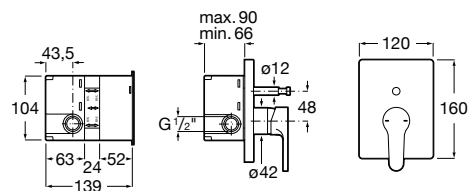

Built-in bath-shower mixer

Built-in bath-shower mixer with diverter.
Chrome.
Ref. A5A0C6AC0K
370 RON