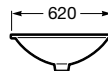

Grand Berna

620 x 390 mm

Built-in basin
with fixing kit,
enameled on both sides

Ref. A327899.0

White

910 RON