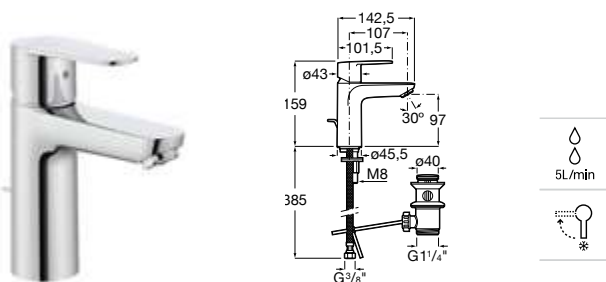

Chrome.
Ref. A5A324FC00
290 RON

Basin mixer Mezzo

Single-lever basin mixer with aerator, pop-up waste and flexible supply hoses. Cold Start.

Chrome.
Ref. A5A334FC00
361 RON

Basin mixer Mezzo

Single-lever basin mixer smooth body with click-clack waste, aerator and flexible supply hoses. Cold Start.