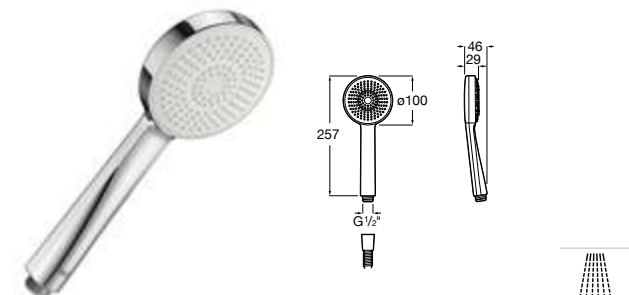

Hand shower Stella

Hand shower $\varnothing$ 100 mm with 1 function:
Rain. Chrome

Chrome
Flow 8 L
Ref. A5B3113C00 C0
79 RON

Chrome
Flow 6 L
Ref. A5BCB13C00 C0
79 RON

Dimensions in mm. Prices in RON without VAT.
The present pricelist cancels the previous one.

Replace (.) in the product reference
with the code of the chosen finish.