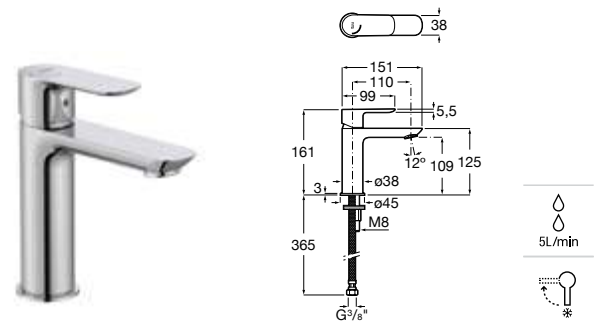

Basin mixer

Single-lever basin mixer smooth body with aerator and flexible supply hoses. Cold start. Chrome
Ref. A5A326EC00
402 RON