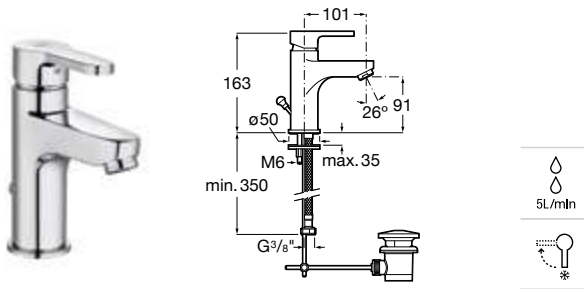

Arola / Ceramic cartridge

Basin mixer

Single-lever basin mixer.
With aerator, pop-up waste and flexible supply hoses.
Cold start. Chrome.
Ref. A5A306AC0K
304 RON