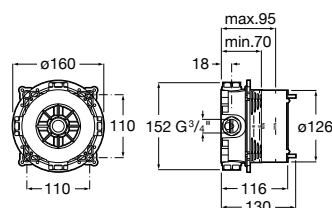

RocaBox

RocaBox Universal.
Ref. A525869403
495 RON