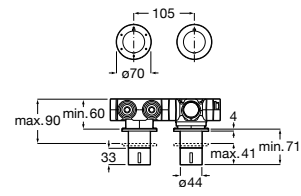

Built-in thermostatic mixer 3 way

Built-in thermostatic mixer 3-way.
Chrome.
Ref. A5A224AC00 C0
460 RON

Matt Black.
Ref. A5A224ANB0 NB
635 RON

Everlux.
Ref. A5A224A..0 CN VA SM
737 RON

To be completed with built-in body
Ref. A5E224AC00
2 316 RON