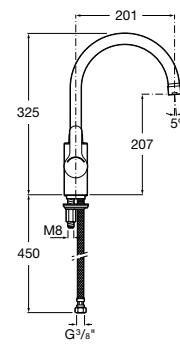

L20

L20 single-lever kitchen sink mixer

Single-lever kitchen sink mixer with high swivel spout, aerator and flexible supply hoses. Cold start. Chrome.
Ref. A5A8409C00
549 RON