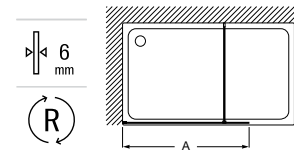

Shower enclosures / District

District

Fixed panel with profile and stabilizing bar on opposite wall.
Height 2000 mm

References	Dimensions (A)	Thickness (glass)	Transparent glass		Matt glass	
			Chrome profile	Black profile	Chrome profile	Black profile
AMB01080XY	800 mm	6 mm	1 030 RON	1 087 RON	1 414 RON	1 474 RON
AMB01090XY	900 mm	6 mm	1 098 RON	1 150 RON	1 523 RON	1 579 RON
AMB01100XY	1 000 mm	6 mm	1 154 RON	1 214 RON	1 635 RON	1 694 RON

Replace X with the code of the chosen glass - (T) Transparent or (C) Matt

Replace Y with the code of the chosen profile - (2) Chrome or (6) Black