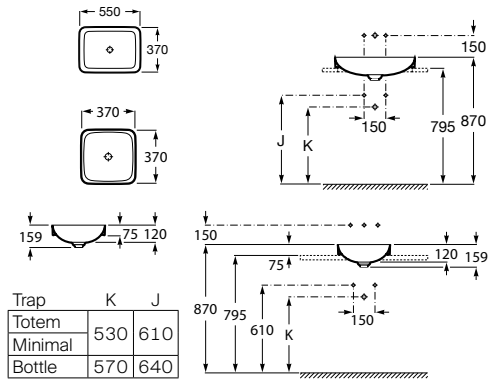

Drop-in basins Inspira Square

550 x 370 x 75 mm
Basin FINECERAMIC®
Including universal waste with ceramic plug ø 72 mm.
Ref. A327534..0

White	Colour*
1708 RON	2 051 RON

370 x 370 x 75 mm
Basin FINECERAMIC®
Including universal waste with ceramic plug ø 72 mm.
Ref. A32753R..0

White	Colour*
1435 RON	1721 RON

00 62 63 64 65 66

Drop-in basins Inspira Soft

550 x 370 x 75 mm
Basin FINECERAMIC®
Including universal waste with ceramic plug ø 72 mm.
Ref. A327504..0

White	Colour*
1617 RON	1942 RON

370 x 370 x 75 mm
Basin FINECERAMIC®
Including universal waste with ceramic plug ø 72 mm.
Ref. A32750R..0

White	Colour*
1328 RON	1595 RON

00 62 63 64 65 66

Drop-in basins Inspira Round

550 x 370 x 75 mm
Basin FINECERAMIC®
Including universal waste with ceramic plug ø 72 mm.
Ref. A327527..0

White	Colour*
1708 RON	2 051 RON

ø 370 x 75 mm
Basin FINECERAMIC®
Including universal waste with ceramic plug ø 72 mm.
Ref. A32752R..0

White	Colour*
1281 RON	1537 RON

00 62 63 64 65 66

Built-in basins Inspira*

605 x 390 mm*
Basin
with fixing kit
Ref. A327535..0

White	Colour*
2 958 RON	3 548 RON

495 x 390 mm*
Basin
with fixing kit
Ref. A327536..0

White	Colour*
2 083 RON	2 503 RON

00 62 63 64 65 66

Dimensions in mm.

Prices in RON without VAT.
The present pricelist cancels the previous one.

*Product on request

Replace (..) in the product reference with the code of the chosen finish.