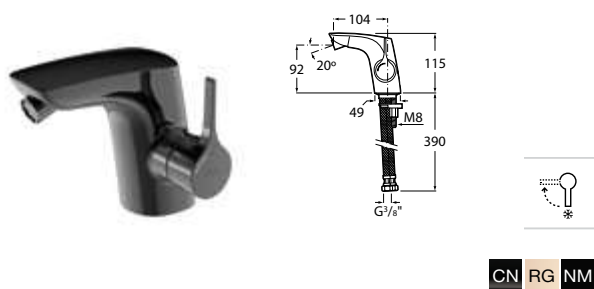

Single-lever bidet mixer

Single-lever bidet mixer with spherical aerator, pop-up waste and flexible supply hoses. Chromed.
Ref. A5A603AC00
2 787 RON

Single-lever bidet mixer

Single-lever bidet mixer with aerator and flexible supply hoses. Everlux.
Ref. A5A6A3A..0
3 191 RON