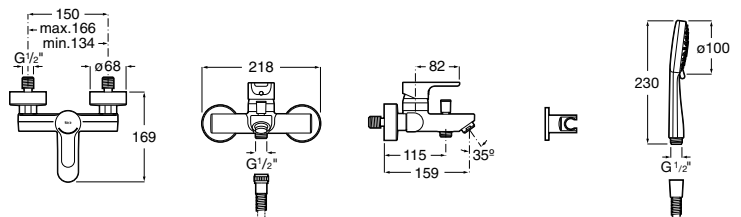

Single-lever bath-shower mixer with automatic diverter, hand shower Stella 100/3, satin PVC flexible hose 1.75m and fixed shower bracket.
Matt Black

Ref. A5A0109NB4
894 RON