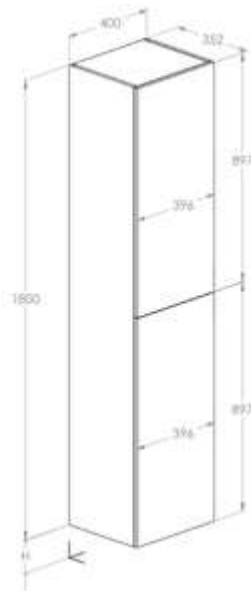

Column

2 doors

400x352x1800 mm

Ref. A857956806 (Glossy White)	- 1 219 RON
Ref. A857956529 (White Matt)	- 1 219 RON
Ref. A857956153 (Glossy Anthracite Grey)	- 1 219 RON
Ref. A857956531 (Onyx)	- 1 219 RON
Ref. A857956534 (Forest Green)	- 1 219 RON
Ref. A857956464 (Light Oak)	- 1 219 RON
Ref. A857956540 (Alpine Walnut)	- 1 219 RON
Ref. A857956532 (Matt Black)	- 1 219 RON
Ref. A857956538 (Night Blue)	- 1 219 RON
Ref. A857956351 (Glossy Black)	- 1 219 RON
Ref. A857956808 (Rural Oak)	- 1 219 RON