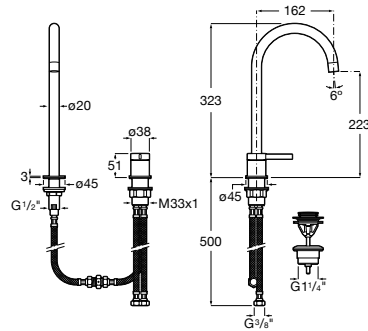

Basin mixer **N**

Basin mixer with deck-mounted lateral handle - 2 holes, smooth body, click-clack waste and flexible supply hoses. Spout 323 mm.

Chrome	Ref. A5A399EC00	726 RON
Matt Black	Ref. A5A399ENB0	1 016 RON
Matt White	Ref. A5A399EB00	1 016 RON
Everlux	Ref. A5A399E..0	1 087 RON