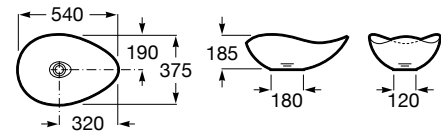

Ohtake

540 x 375 mm

Over countertop basin FINECERAMIC®
Ref. A327A13..0

00 62 64 65 66 08

White	Colour
864 RON	1121 RON