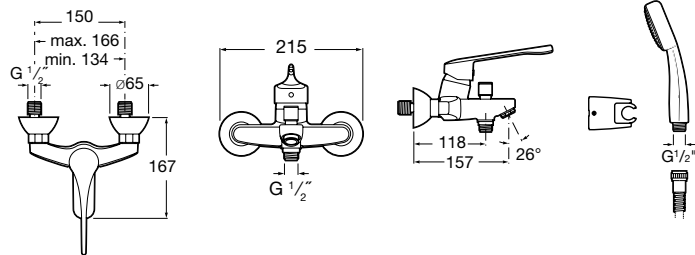

Wall-mounted bath-shower mixer*⁽¹⁾

Wall-mounted bath-shower mixer with automatic diverter, handshower 1,70 m flexible hose and swivel wall bracket. Handle for people with reduced mobility. Chrome.

Ref. A5A0123C02
612 RON

Elbow handle⁽¹⁾

Elbow handle. Compatible with all the faucets in the set. Chrome.

Ref. A525003000
78 RON

Dimensions in mm.

Prices in RON without VAT. The present pricelist cancels the previous one.

*Product on request

Replace (..) in the product reference with the code of the chosen finish.

® Till end of stock