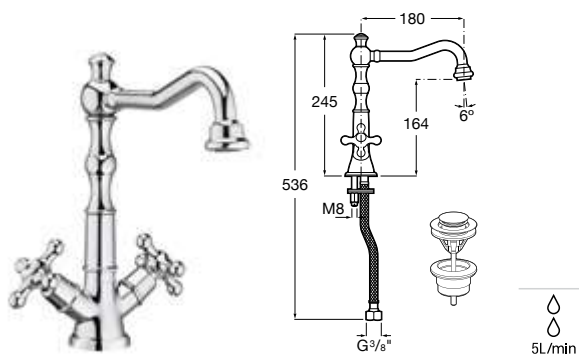

High spout basin mixer

Twin-lever high spout basin mixer with aerator and flexible supply hoses. Includes click-clack waste.

Chromed.

Ref. A5A384BC00

960 RON