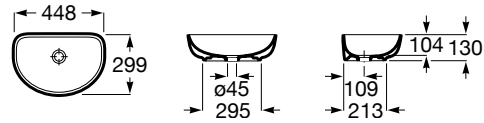

Optica

00 62 08

450 x 300 mm

Over countertop basin

Ref. A327C10..0

White	Colour*
648 RON	777 RON