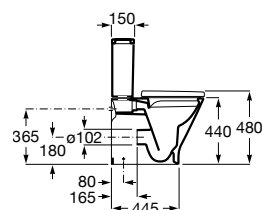

White

648 RON

SLIM seat and cover with soft-closing system

Ref. A801472..3

White

275 RON

Comfort height close-coupled WC Round

BTW