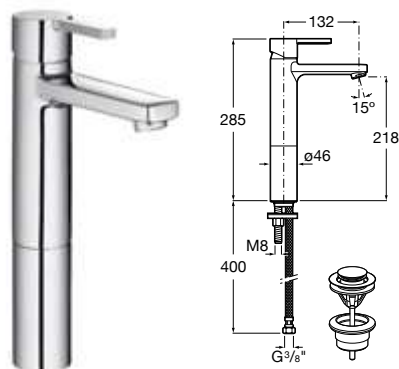

High spout basin mixer*

Single-lever basin high spout mixer with aerator, smooth body and flexible supply hoses. Includes click-clack waste.

Cold start. Chrome.
Ref. A5A3796C00
1323 RON