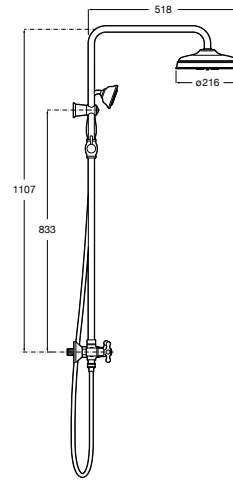

Wall-mounted shower column

Twin-lever wall-mounted shower column with manual diverter, shower head, hand shower, integrated bracket and flexible hose.
Chromed.

Ref. A5A974BC00
2 507 RON