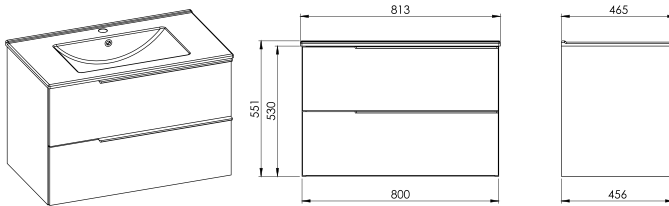

2 drawers

800 mm

Ref. A852019806 (Glossy White)	- 1 596 RON
Ref. A852019531 (Onyx)	- 1 596 RON
Ref. A852019534 (Forest Green)	- 1 596 RON
Ref. A852019464 (Light Oak)	- 1 596 RON
Ref. A852019540 (Alpine Walnut)	- 1 596 RON
Ref. A852019532 (Matt Black)	- 1 596 RON
Ref. A852019538 (Night Blue)	- 1 596 RON
Ref. A852019574 (Light Oak Structure)	- 1 596 RON

Base Unit	Washbasin
A857871XXX	A3272A4000