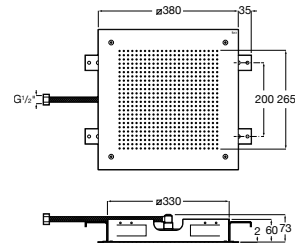

Shower head square*

Shower head square 380 x 380 mm. Stainless steel. To be installed on the ceiling. 1 function.

Chrome.
Ref. **A5B104AC00** C0
2 824 RON

Matt Black.
Ref. **A5B104ANB0** NB
3 373 RON

Everlux.
Ref. **A5B104A..0** CN VA SM
4 394 RON