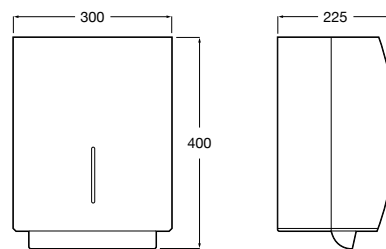

General technical data

• Installation:	Wall-hung
• Material:	Stainless steel AISI 304
• Paper roll size:	Ø 21 cm
• Paper type:	Perforated
• Paper length:	20-30-40 cm (adjustable)