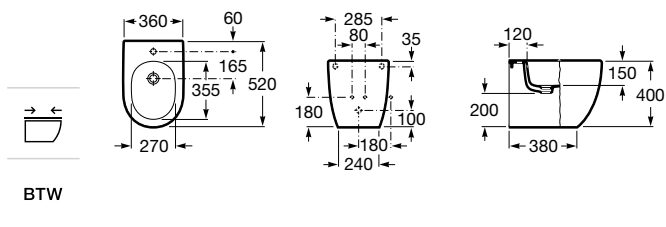

Compact bidet

BTW

520 mm length

Back to wall bidet with fixing kit
Ref. A357247..0
White
1 019 RON

SUPRALIT® cover with soft-closing system, metal hinges, Easy Remove
Ref. A8062AC..B
White
313 RON

SUPRALIT® cover with metal hinges
Ref. A8062AB..B*
White
220 RON