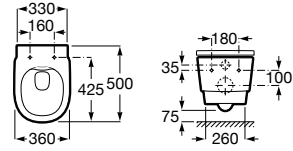

500 mm length

Wall-hung WC, Rimless
Ref. A346697.0

Seat and cover with soft-closing system.
Easy Remove
Ref. A801F02..2

White	Matt White	Supraglaze®
1 425 RON	1 797 RON	1 797 RON

White	Matt White
294 RON	461 RON