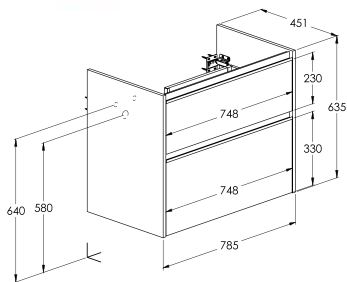

Base unit with 2 drawers*

To be combined with Gap washbasin or countertop

2 drawers
Right

800 mm

- Ref. A857900806 (Glossy White) - 1 662 RON
- Ref. A857900529 (Matt White) - 1 662 RON
- Ref. A857900532 (Matt Black) - 1 662 RON
- Ref. A857900534 (Forest Green) - 1 662 RON
- Ref. A857900538 (Navy Blue) - 1 662 RON
- Ref. A857900464 (Light Oak) - 1 662 RON