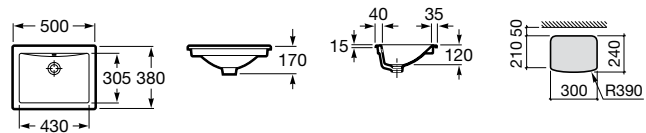

Diverta

500 x 380 mm

Drop-in or built-in basin
with fixing kit
Ref. A327114000
White
780 RON