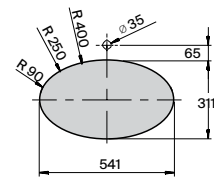

Grand Berna

620 x 390 mm

Built-in basin
with fixing kit,
enameled on both sides

Ref. A327899.0

White

910 RON