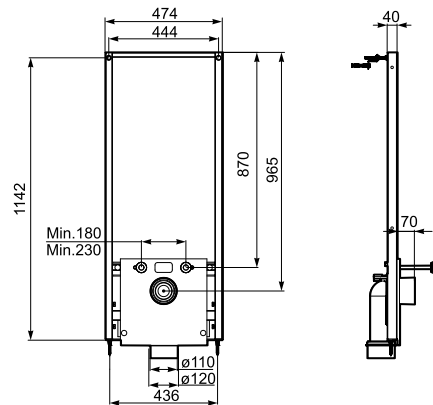

For wall-hung WC

Basic One WC Compact

Built-in structure with compact dual-flush cistern for wall-hung WC, minimum depth of 90 mm. Elbow $\varnothing 90/\varnothing 110$. Axial distance of 180 and 230 mm. Upper and side hydraulic connection. Ref. A890070120

503 RON

Duplo In-tank frame N

Built-in frame for wall-hung WC. Ref. A890078100
673 RON

For floorstanding WC

Basic Tank One Compact

Built-in structure with compact dual-flush cistern for floorstanding WC, minimum depth 80 mm. Upper hydraulic connection. Ref. A890070200
540 RON