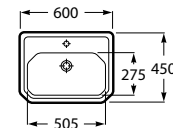

Carmen

wall-hung basin or for pedestal

800 x 500 mm

Basin
with fixing kit
Ref. A3270A0000
White
1915 RON

650 x 480 mm

Basin
with fixing kit
Ref. A3270A1000
White
1721 RON

Pedestal
Ref. A3370A0000
White
1239 RON

Drop-in basin

600 x 450 mm

Basin
with fixing kit.
With taphole
Ref. A3270A5000
White
1146 RON

	K	J
Totem	530	610
Minimal		
Bottle	570	640

Close-coupled WC Rimless

670 mm length

Close-coupled WC
Rimless with dual outlet,
with elbow and fixing kit
Ref. A3420A7000
White
3 054 RON

Cistern
with dual-flush mechanism
4,5/3 litres
Ref. A3410A1000
White
1166 RON

SUPRALIT® seat and
cover with soft-closing
system, metal hinges
Ref. A801B5200B
White
696 RON