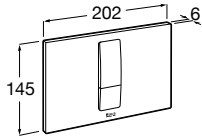

White Panel
Ref. A890521300 457 RON

Matt Black Panel
Ref. A890521306 457 RON

White Glass Panel
Ref. A890521399 457 RON

Black Glass Panel
Ref. A890521388 457 RON

Glass Antrachite Panel
Ref. A8905213AA 457 RON

Slate Panel
Ref. A8905213SS 457 RON

Oak Panel
Ref. A8905213OO 457 RON

Marble Panel
Ref. A8905213MM 457 RON

Concrete Panel
Ref. A8905213CC 457 RON

Ceramic White Panel
Ref. A8905213DD 457 RON

Ceramic Black Panel
Ref. A8905213EE 457 BGN

Operating plates Duplo S ⁽¹⁾ **N**

to combine with front panel PS4