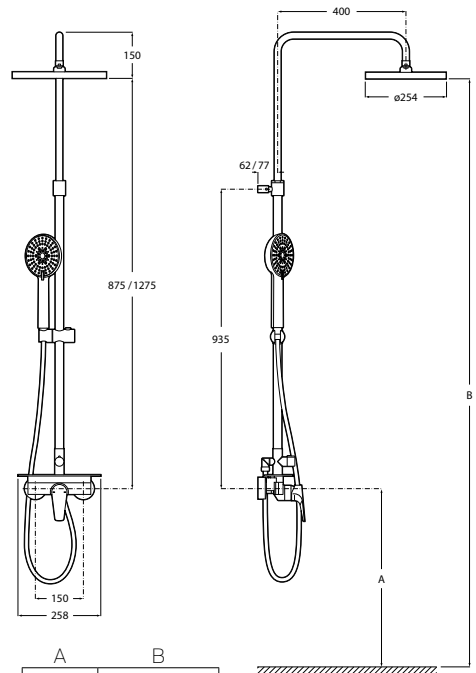

A	B
900	1775-2175
1000	1875-2275
1100	1975-2375
1200	2075-2475