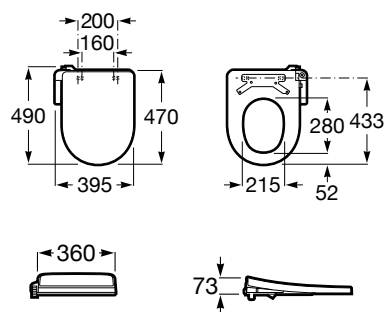

Ref. A804054021
4 685 RON

Multiclean® M4 Square Compact* **N**

Seat with washing and drying function. Square shape. Needs power supply.

Ref. A804057021
4 685 RON

Multiclean® M3 ⁽¹⁾

Seat with washing function at water inlet temperature or 37°C.
Round shape. Needs power supply.