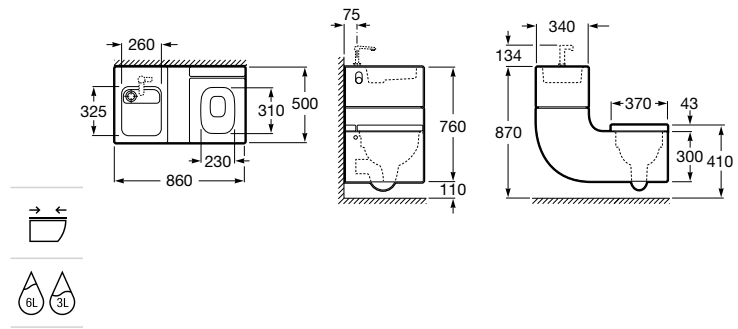

W+W

Innovation and technology are brought together in this functional model, where the toilet and washbasin are combined into one single piece.

Colours | Vitreous china

00
White

W+W*

Basin and WC 2 in 1

Basin WC and Singles faucet
Includes cover
Ref. A893020001
24 420 RON