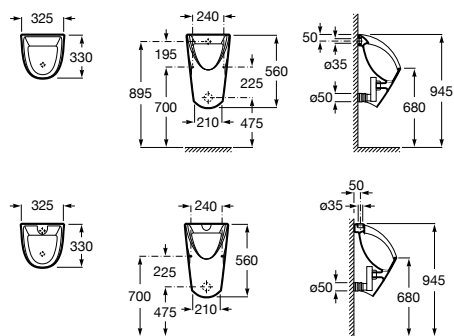

Chic

Dimensions in mm.

Prices in RON without VAT.
The present pricelist cancels the previous one.

*Product on request