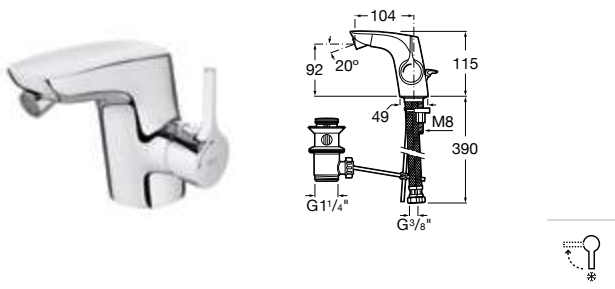

Single-lever bidet mixer

Single-lever bidet mixer with spherical aerator, pop-up waste and flexible supply hoses. Chromed.
Ref. A5A603AC00
2 787 RON

Single-lever bidet mixer

Single-lever bidet mixer with aerator and flexible supply hoses. Everlux.
Ref. A5A6A3A..0
3 191 RON