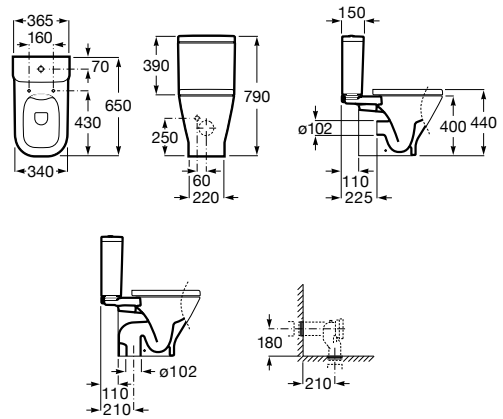

Trap	K	J
Totem/Minimal	530	610
Bottle	570	640

550 x 420 mm
 Semi-recessed basin
Ref. A3270YG..0
 White
648 RON

Close-coupled WC, Square, Rimless

650 mm length
 Close-coupled WC
 Rimless with dual outlet
Ref. A342479..0
 White
832 RON