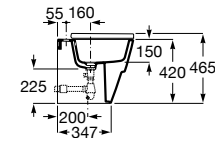

500 mm length

Back to wall bidet with fixing kit
Ref. A357697.0

Cover for bidet with soft closing system.
Ref. A806F02..2

White	Matt White	Supraglaze®
1 112 RON	1 334 RON	1 377 RON

White	Matt White
294 RON	461 RON