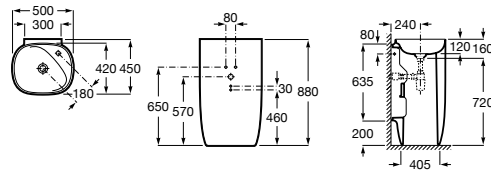

Basins **Wall-hung**

Beyond*

Totem basin

00 62 **64** 65

500 x 450 x 880 mm

Basin FINECERAMIC® with fixing kit. Includes universal waste with ceramic plug ø72 mm. Ref. A3270B0.0

White	Colour
22 471 RON	26 967 RON