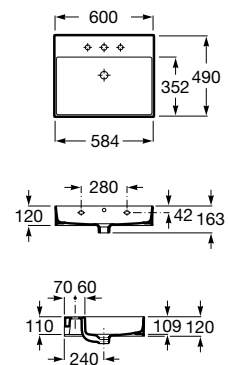

White	Colour* ⁽¹⁾
1 743 RON	2 300 RON

Dimensions
in mm.

Prices in RON without VAT.
The present pricelist cancels the previous one.

*Product on request

Replace (..) in the product reference with
the code of the chosen finish.

⁽¹⁾ Colour Onyx 64 on stock,
rest of colours on request.