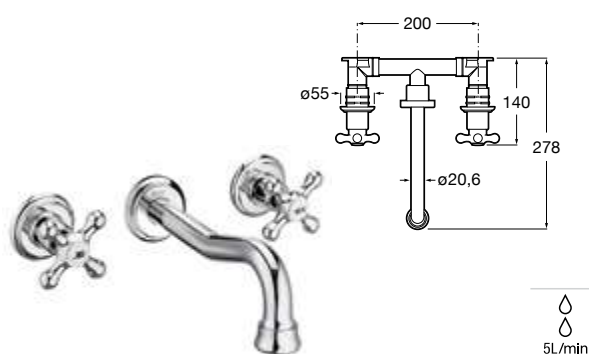

Wall-mounted basin mixer*

Twin-lever wall-mounted basin mixer with central spout.

Chromed.

Ref. A5A474BC00

1672 RON