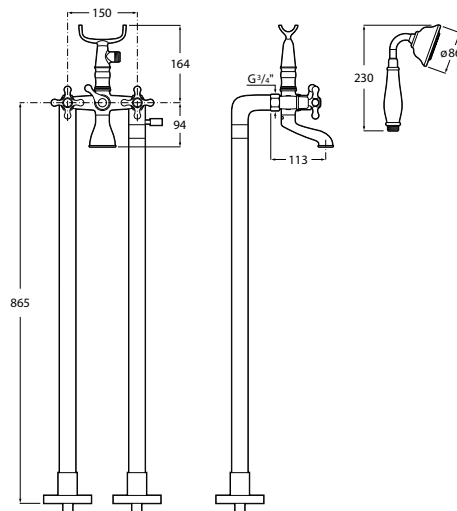

Floorstanding bath-shower mixer

Twin-lever floorstanding bath-shower mixer with manual diverter, hand shower, 1,50 m flexible hose, integrated bracket and vertical supply columns.
Chromed.

Ref. A5A274BC00
3 349 RON