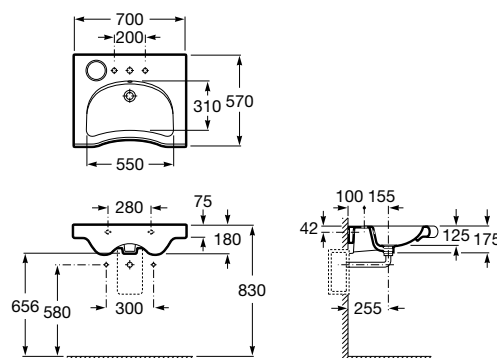

Meridian*

700 x 570 mm*

Basin
with fixing kit
Ref. A32724H..0
White
1 032 RON

Dimensions in mm.

Prices in RON without VAT.
The present pricelist cancels the previous one.

*Product on request

Replace (.) in the product reference with the code of the chosen finish.