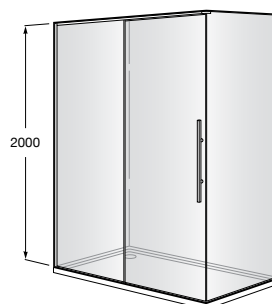

Brisa L2-E+LF-C*

Shower screen with
1 sliding door + 1 fixed door + 1 fixed lateral door LF-C.
Height 2000 mm.

SOFT CLOSE

L2-E*

Clear Glass

References	Dimensions (A)	Dimensions mounting Min-Max (A)	Minimum opening (B)	Black Matt profile
AM34312016M	1200	1170-1220	485	3 218 RON
AM34313016M	1300	1270-1320	485	3 376 RON
AM34314016M	1400	1370-1420	585	3 628 RON

LF-C (C)*

Clear Glass

References	Dimensions (C)	Dimensions mounting Min-Max (C)	Black Matt profile
AM37308016M	800	780-800	1 545 RON
AM37309016M	900	880-900	1 609 RON