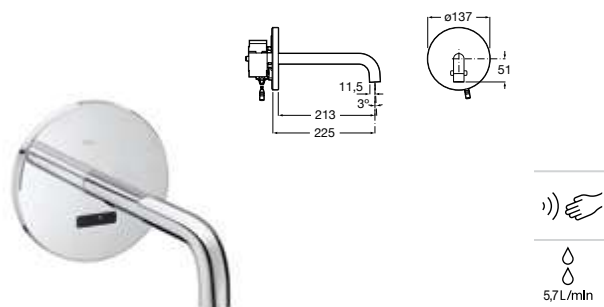

Wall-mounted basin faucet Sentronic-E* Single water supply

Wall-mounted basin faucet.
Mains connection (230)^①
Ref. A5A4702C00
4 320 RON

To be completed with internal subset ref. **A525874603 - 1 380 RON**