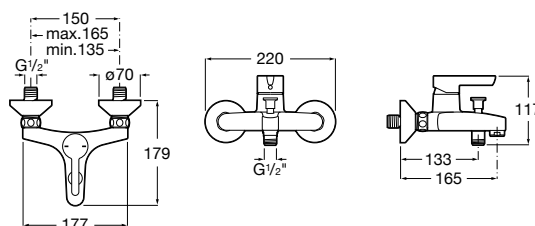

Wall-mounted bath-shower mixer

Single-lever bath-shower mixer with diverter. Chrome.

Ref. A5A027AC0K
412 RON