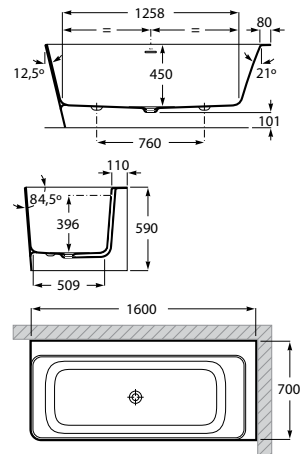

1600 x 700

Right corner Stonex® bath with panels. Includes click-clack drain, trap and integrated overflow.

	Massage	Capacity	White	Colour
Ref. A248638.0	Without massage	260 L	12 245 RON	14 276 RON

Option: Click-Clack waste in colour

Ref. A24L5810..* 486 RON