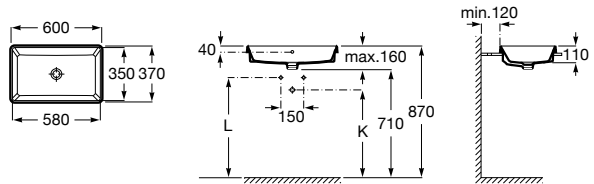

Drop-in basin

600 x 370 mm
Drop-in basin
Ref. A3270Y8..0
White
716 RON

	K (Trap)	L
Totem/Minimal	530	610
Bottle	610	640