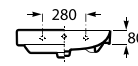

600 x 360 mm
Basin FINECERAMIC®
Ref. A327684..0

White	Matt White* / Matt Black*	Supraglaze®*
861 RON	1 034 RON	1 120 RON