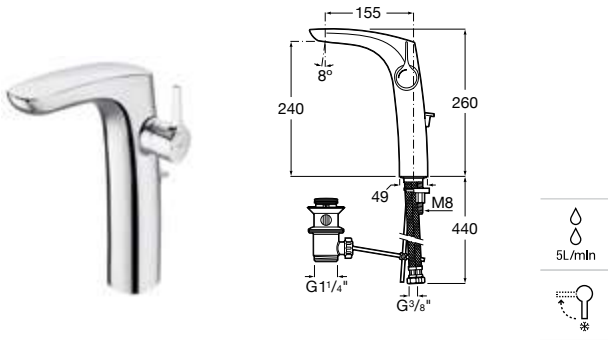

High spout basin mixer

High spout basin mixer with pop-up waste and flexible supply hoses. Cold start. Chrome.
Ref. A5A343AC00
2 953 RON