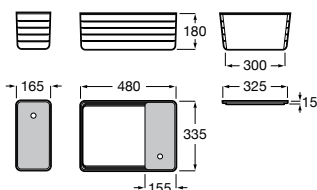

Large felt organizer box with cork lid (recycled)

480 x 335 x 180 mm

Ref. A818024N10 - 529 RON

Small felt organizer box with cork lid (recycled)

165 x 335 x 180 mm

Ref. A818025N10 - 423 RON