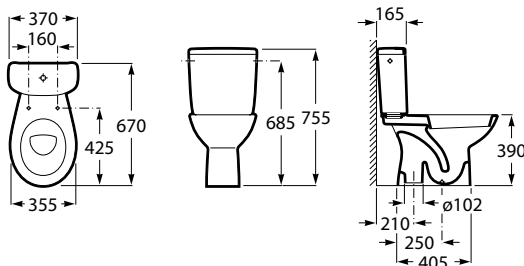

Close-coupled WC

Close-coupled WC in a box, vertical outlet with dual flush 6/3L cistern with side inlet and seat and cover, Termoplast

Ref. A34S196..0
White
604 RON

Close-coupled WC in a box, vertical outlet with dual flush 6/3L cistern with side inlet and soft-closing seat and cover, Termoplast

Ref. A34S196..2
White
687 RON