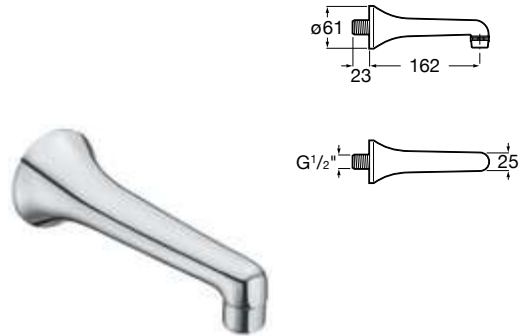

Sentronic-E wall-mounted basin mixer

Dimensions
in mm.

Prices in RON without VAT.
The present pricelist cancels the previous one.

*Product on request

Instant Foot* / Spouts

Deck-mounted spout for basin
Ref. A505327000
 225 RON