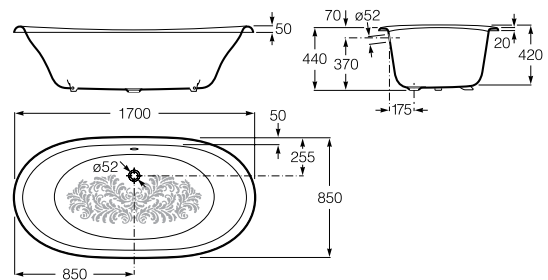

Dimensions	Ref. A233650000	Bath⁽¹⁾ with grey exterior	White
1700 x 850	Ref. A233650007	Bath⁽¹⁾ with white exterior	10 556 RON
			8 860 RON

⁽¹⁾ Support options not included

Support options for Carmen and Newcast baths

Ref. A291041001	Set of 4 feet CLASSIC cast-iron/beechn, chromed	3 799 RON
Ref. A291069001	Set 4 legs SAVANHA (lion paw type), chromed	3 126 RON
Ref. A291094000	Set of 4 feet EAGLE (eagle-claw type), chromed	2 939 RON
Ref. A506403400	Waste for bath Newcast, Carmen with overflow and chromed trap	1 580 RON

Dimensions in mm.

Prices in RON without VAT. The present pricelist cancels the previous one.

*Product on request