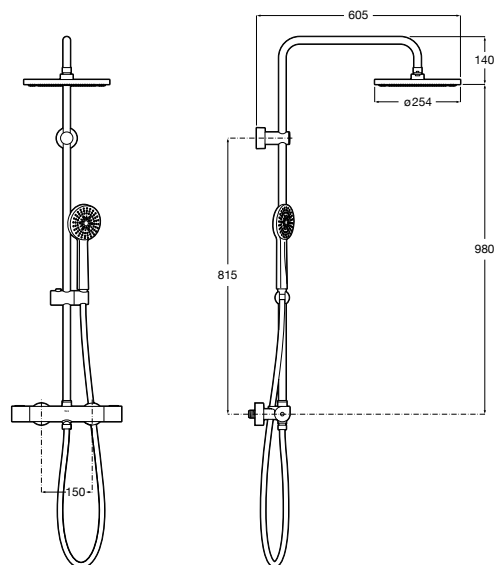

Even-T Round thermostatic shower column

Thermostatic shower column. Shower head 250 mm, flexible hose 1,75 m PVC satin and swivel bracket. Hand shower $\varnothing$ 100 mm with 1 function. Everlux.

Ref. A5A9A2E..2
5 249 RON

Finishes:

CN RG NM

N