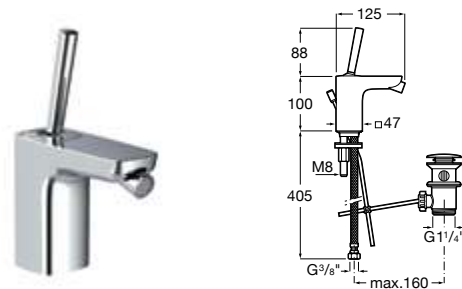

Bidet mixer

Bidet mixer with pop-up waste and flexible supply hoses. Chrome.
Ref. A5A606DC00
1 598 RON