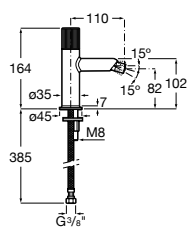

Bidet mixer

Single-lever bidet mixer smooth body with aerator and flexible supply hoses. Stripes handle
Chrome
Ref. A5A6C3FC00
946 RON
Titanium Black
Ref. A5A6C3FCN0
1169 RON