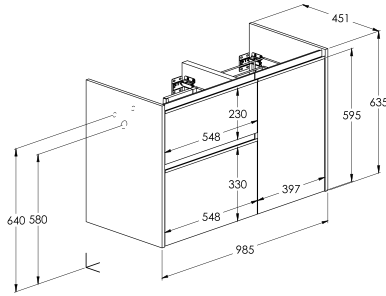

Base unit with 2 drawers and cargo basket*

To be combined with Gap washbasin or countertop