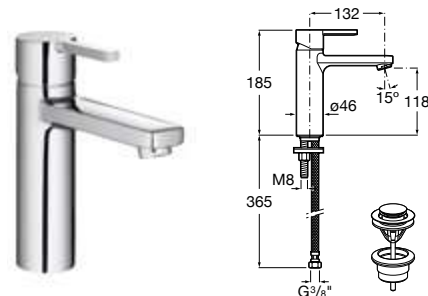

Ref. A5A3A96..0
940 RON

Basin mixer*

Single-lever mixer basin with smooth body and flexible supply hoses. Includes click-clack waste.

Cold start. Chrome.
Ref. A5A3296C00
474 RON

Basin mixer Mezzo*

Mezzo single-lever basin mixer with aerator, smooth body and flexible supply hoses. Includes click-clack waste.