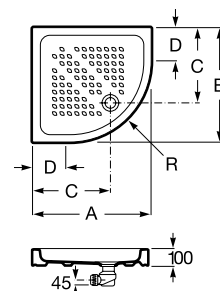

Dimensions		White
900 x 900 x 100	Ref. A374774001	590 RON
800 x 800 x 100	Ref. A374775001	488 RON
Waste 65 ø	Ref. AP0005900R	116 RON

A	B	C	D	R
900	900	625	350	550
800	800	525	250	550

→ Non-enameled side

Aqua wastes for porcelain shower trays

Wastes		
Waste 65 ø	Ref. AP0005900R	116 RON
Waste 90 ø	Ref. A506404400	197 RON

Dimensions in mm. Prices in RON without VAT.
The present pricelist cancels the previous one.