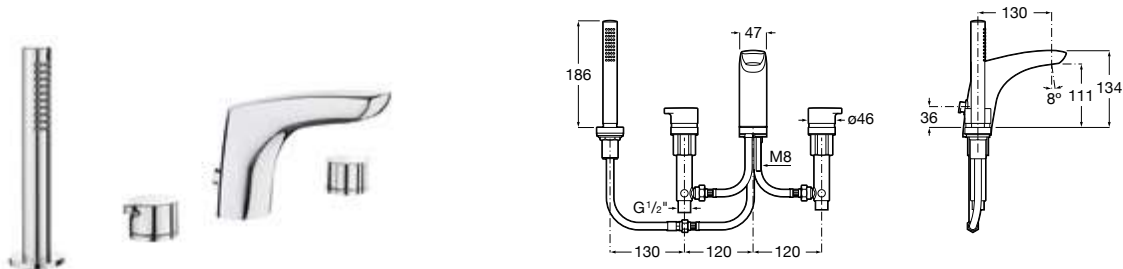

Twin lever bath-shower mixer

Deck-mounted bath-shower mixer with central spout, hand shower and 1,30 m flexible hose.
Chrome.

Ref. A5A183AC00
3 950 RON