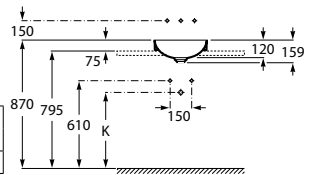

Inspira Square

00 62 63 64 65 66

Trap	K	J
Totem	530	610
Minimal	530	610
Bottle	570	640

550 x 370 mm

Basin FINECERAMIC®
Including universal waste with
ceramic plug ø 72 mm.

Ref. A327534..0

White	Colour*
1708 RON	2 051 RON

370 x 370 mm

Basin FINECERAMIC®
Including universal waste with
ceramic plug ø 72 mm.

Ref. A32753R..0

White	Colour*
1435 RON	1721 RON