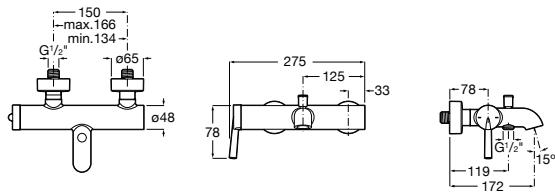

Wall-mounted bath-shower mixer