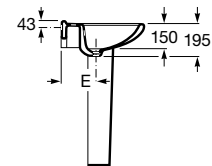

Victoria (2)

A	B	C	D	E
650	510	520	335	205
560	460	450	295	205
520	410	415	255	190

650 x 510 mm

Basin with fixing kit
Ref. A325391..0
White
287 RON

560 x 460 mm

Basin with fixing kit
Ref. A325393..0
White
205 RON

520 x 410 mm

Basin with fixing kit
Ref. A325394..0
White
164 RON

Pedestal
Ref. A331300..1
White
202 RON

Semipedestal
Ref. A336312..5
White
199 RON