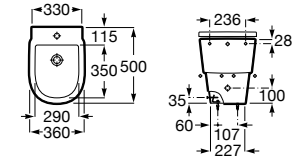

500 mm length

Back to wall bidet with fixing kit
Ref. A357697.0

Cover for bidet with soft closing system.
Ref. A806F02..2

White	Matt White	Supraglaze®
1 112 RON	1 334 RON	1 377 RON

White	Matt White
294 RON	461 RON