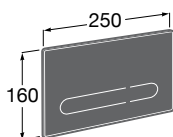

EP-1 Dual Electronic

Plate EP-1 Dual Electronic
Electronic glass finished operating plate with automatic or touchless dual flush and adjustable light in multiple colour choice
Black Glass
Ref. A890104008
2 038 RON