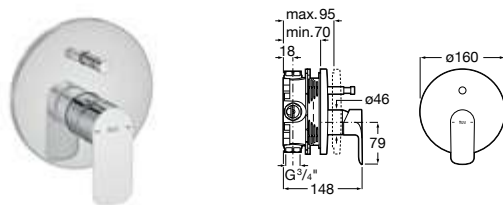

Built-in bath-shower mixer

Single-lever built-in bath-shower mixer
with automatic diverter.
Chrome
Ref. A5A0B6EC00
891 RON
To be completed with RocaBox
Ref. A525869403