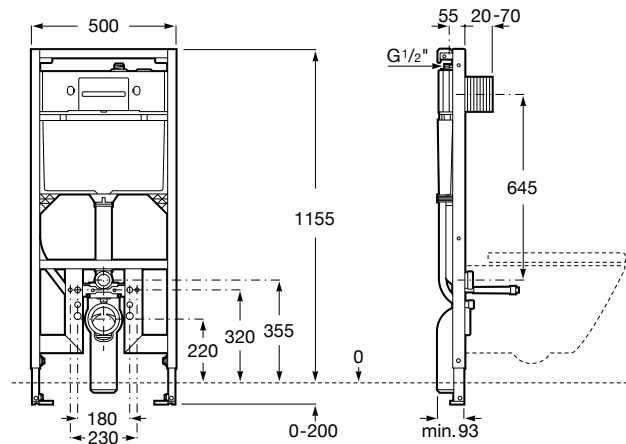

For wall-hung WC

Duplo WC S ^(N)

Built-in structure with compact dual-flush cistern for wall-hung WC, minimum depth of 90 mm. Axial distance of 180 and 230 mm. Elbow Ø90/Ø110. Metallic profile capable of withstanding 400 kg. Adjustable feet from 0-200 mm with braking system. Upper hydraulic connections. Flushing mechanism with Dual Cable Technology.

Ref. A8900A0020

1 013 RON

Duplo WC S Smart ⁽¹⁾ ^(N)

Built-in structure with compact dual-flush cistern for Smart Toilets and installation accessories, inlet flexible hose and corrugated tube, minimum depth 90 of mm. Elbow Ø90/Ø110. Flushing mechanism with Dual Cable Technology.

Ref. A8900A8020

1 267 RON

Duplo WC S Underwindow ⁽¹⁾ ^(N)

Built-in structure for toilet with dual flush system. Elbow Ø90/Ø110. Metallic profile capable of withstanding 400 kg. Installation minimum depth of 160 mm. Adjustable feet from 0-200 mm with braking system. Side hydraulic connections. Flushing mechanism with Dual Cable Technology.

Ref. A8900A2020

1 219 RON