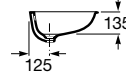

Berna

560 x 420 mm

Built-in basin
with fixing kit

Ref. A327871.1

White

729 RON