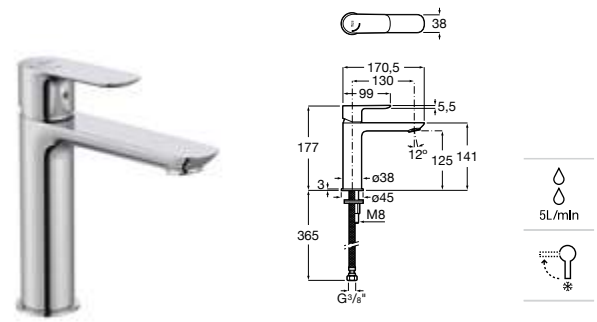

Basin mixer

Single-lever basin mixer smooth body with aerator and flexible supply hoses. Cold start.
Ref. A5A326E..0
660 RON

Basin mixer Mezzo

Mezzo single-lever basin mixer with aerator, smooth body and flexible supply hoses. Cold start. Chrome
Ref. A5A336EC00
459 RON