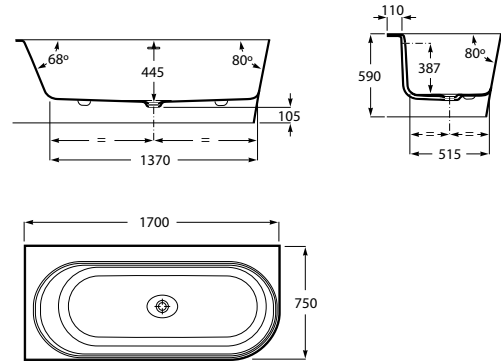

Raina*

STONEX®

1700 x 750

Stonex® corner bath, left. Includes waste drain (ø 52 mm) and integrated overflow

	Massage	Capacity	White	Colour
Ref. A248666.0	Without massage	274 L	12 683 RON	14 586 RON

Option: Click-Clack waste in colour