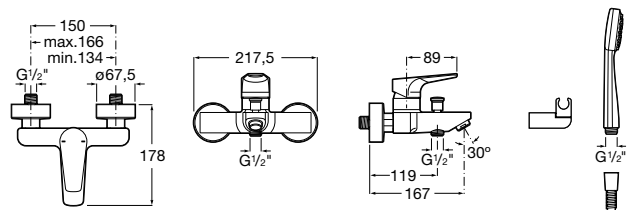

Wall-mounted bath-shower mixer

Single-lever bath-shower mixer with automatic diverter,
hand shower, flexible hose and swivel bracket.
Chrome.
Ref. A5A0190C00
772 RON