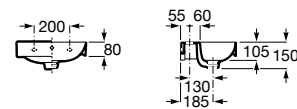

400 x 320 mm

Basin FINECERAMIC®
Ref. A32768D..0

White	Matt White* / Matt Black*	Supraglaze®**
680 RON	815 RON	886 RON