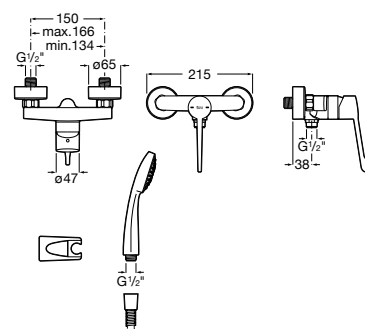

Wall-mounted shower mixer*

Single-lever shower mixer with hand shower, flexible hose 1,50 m and swivel bracket.

Chrome.
Ref. A5A205GC00
533 RON