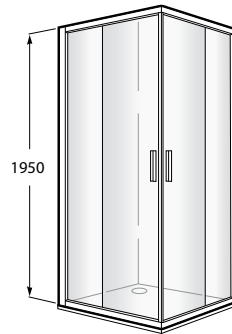

Shower enclosures / Ura

URA 2L2*

L2 - Lateral with 1 sliding door + 1 fixed door

To order complete shower screen (Ura 2L2) it is necessary to order 2 units of Ura L2.

Maxiclean treatment included

Height 1950 mm.