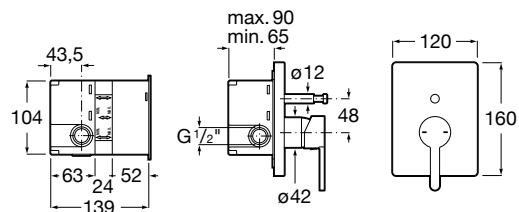

Built-in bath-shower mixer

Built-in bath-shower mixer with diverter.
Chrome.
Ref. A5A0C8AC0K
440 RON