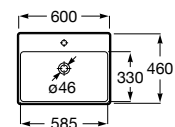

600 x 460 mm

Basin FINECERAMIC®
Ref. A327686.0

White	Matt White* / Matt Black*	Supraglaze®*
718 RON	833 RON	938 RON