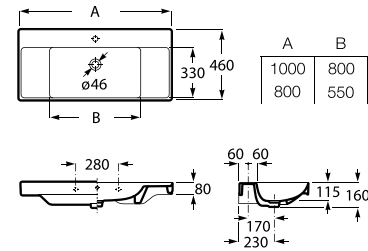

800 x 460 mm

Basin FINECERAMIC®
Ref. A32768H.0

White	Matt White* / Matt Black*	Supraglaze®*
1 323 RON	1 587 RON	1 718 RON

White	Matt White* / Matt Black*	Supraglaze®*
1 080 RON	1 295 RON	1 403 RON

Pedestal

00 62 08

190 x 150 x 720 mm

Pedestal for washbasins 1000 and 800 mm
with central bowl
Ref. A337470..0

White	Matt White* / Matt Black*
421 RON	504 RON