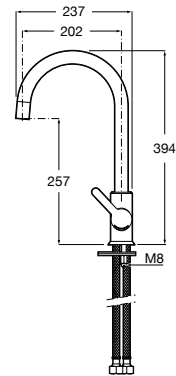

Mencia

Single-lever kitchen sink mixer

Single-lever kitchen sink mixer with swivel spout, aerator and flexible supply hoses. Cold start. Chromed.

Ref. A5A7409C00
474 RON