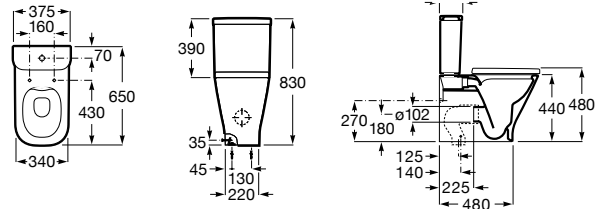

Comfort height close-coupled WC Square

650 mm length

Close-coupled WC, back to wall, Rimless with dual outlet, height 440 mm
Ref. A3421AC000
White
877 RON

Dual flush 4,5/3L WC cistern with bottom inlet
Ref. A341470000
White
648 RON

Dual flush 4,5/3L WC cistern with mechanism, side inlet
Ref. A341471000
White
648 RON

SLIM seat and cover with soft-closing system
Ref. A801472..3
White
275 RON

SUPRALIT® seat and cover with soft-closing system, metal hinges, Easy Remove
Ref. A801472..B
White
490 RON

SUPRALIT® seat and cover with metal hinges, Easy Remove
Ref. A801470..B
White
240 RON