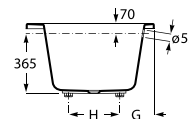

Baths / Acrylic

Vythos*

ACRYLIC

A	B	C	D	E	F	G	H
1800	900	470	860	900	425	255	340
1700	800	460	780	850	375	240	270

Acrylic bath

Dimensions	Massage	Capacity	White
1800 x 900	Ref. A248607001 Total	290 L	PD 37 240 RON
	Ref. A248584001 Tonic	290 L	PL 21 049 RON
	Ref. A248556000 Without massage	290 L	5 127 RON
	Ref. A259114000 Front panel		2 294 RON
	Ref. A259118000 Side panel		1 349 RON
1700 x 800	Ref. A248606001 Total	210 L	PD 35 082 RON
	Ref. A248583001 Tonic	210 L	PL 17 541 RON
	Ref. A248555000 Without massage	210 L	3 778 RON
	Ref. A259113000 Front panel		1 673 RON
	Ref. A259117000 Side panel		1 025 RON
	Ref. A248594000 Headrest optional		486 RON
	Ref. A248595000 Handle optional (1 piece)		486 RON
	Feet included		

For version without massage optional siphon ø52:

Chrome finish	Ref. A248213001*	515 RON	00
Rest of finishes	Ref. A2482130.*	432 RON	0A CN RG NB