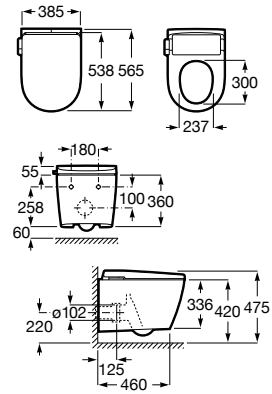

Avant ⁽¹⁾ **N**

Wall-hung toilet with integrated cistern (In-tank®) dual flush 4,5/3 l. Roca Rimless® Vortex, seat and cover with soft-closing system. Supraglaze® coating. Not power supply required.

Ref. A80336NS0H
3 109 RON

Finishes:

S0

Recommended installation with:

Concealed supporting frame

Ref. A822091001
529 RON

or

Concealed supporting frame

Ref. A890078100
673 RON