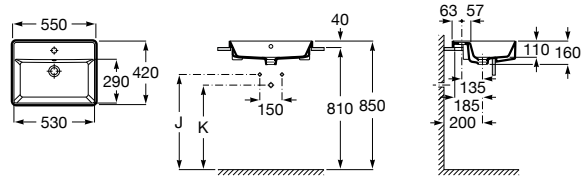

Semi-recessed basins

The Gap

	Trap	K	J
Totem/Minimal	530	610	
Bottle	570	640	

550 x 420 mm

Semi-recessed basin

Ref. A3270YG..0

White

648 RON