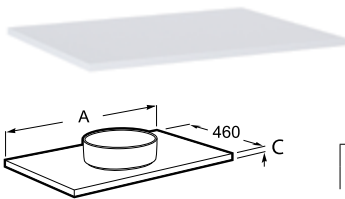

Countertop*

A	C
591	15
591	28

591x460x15 mm (Marble)

- Ref. A857780529 (Matt White) - 1 329 RON
- Ref. A857780532 (Matt Black) - 1 329 RON
- Ref. A857780534 (Forest Green) - 1 329 RON
- Ref. A857780538 (Navy Blue) - 1 329 RON

591x460x28 mm (MDF)

- Ref. A857780464 (Light Oak) - 383 RON

Set of Countertop mounting slats*

Ordered separately

- Ref. A817016000 - 89 RON

See columns on page 246

Dimensions in mm. Prices in RON without VAT. The present pricelist cancels the previous one.

*Product on request