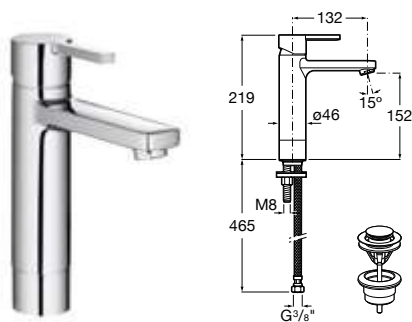

Basin mixer Mezzo Plus*

Mezzo Plus single-lever basin mixer with aerator, smooth body and flexible supply hoses. Includes click-clack waste.

Cold start. Chrome.
Ref. A5A3D96C00
1317 RON