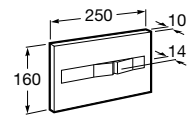

PL2 Dual

Plate PL2 Dual
Operating plate
Chrome
Ref. A890096001
160 RON

Plate PL2 Dual
Operating plate
Chrome Matt
Ref. A890096002
160 RON