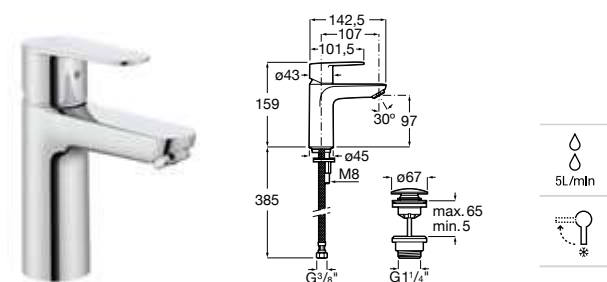

Chrome.
Ref. A5A324FC00
290 RON

Basin mixer Mezzo

Single-lever basin mixer with aerator, pop-up waste and flexible supply hoses. Cold Start.

Chrome.
Ref. A5A334FC00
361 RON

Basin mixer Mezzo

Single-lever basin mixer smooth body with click-clack waste, aerator and flexible supply hoses. Cold Start.