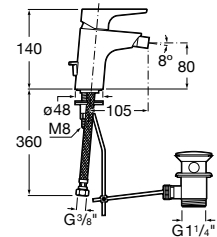

Single-lever bidet mixer with swivel aerator,
pop-up waste and flexible supply hoses.
Chrome.
Ref. A5A6090C00
512 RON