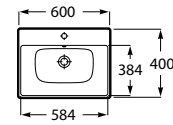

600 x 400 mm
Drop-in basin FINECERAMIC®
Ref. A32768M..0

White	Supraglaze®
584 RON	759 RON