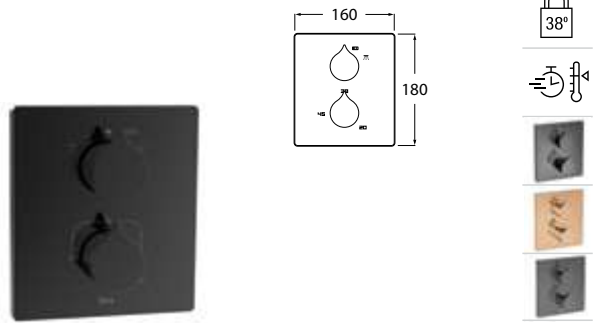

Built-in thermostatic bath or shower mixer