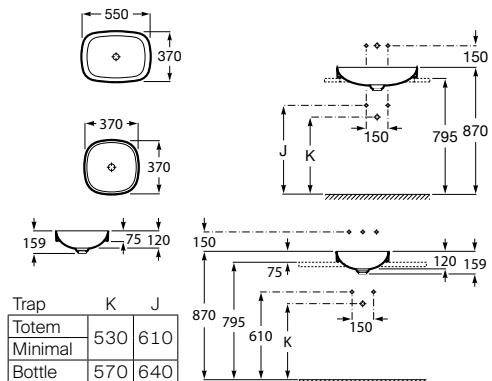

Drop-in basins Inspira Square

550 x 370 x 75 mm
Basin FINECERAMIC®
Including universal waste with ceramic plug ø 72 mm.
Ref. A327534..0

White	Colour*
1708 RON	2 051 RON

370 x 370 x 75 mm
Basin FINECERAMIC®
Including universal waste with ceramic plug ø 72 mm.
Ref. A32753R..0

White	Colour*
1435 RON	1721 RON

00 62 63 64 65 66

Drop-in basins Inspira Soft

550 x 370 x 75 mm
Basin FINECERAMIC®
Including universal waste with ceramic plug ø 72 mm.
Ref. A327504..0

White	Colour*
1617 RON	1942 RON

370 x 370 x 75 mm
Basin FINECERAMIC®
Including universal waste with ceramic plug ø 72 mm.
Ref. A32750R..0

White	Colour*
1328 RON	1595 RON

00 62 63 64 65 66

Drop-in basins Inspira Round

550 x 370 x 75 mm
Basin FINECERAMIC®
Including universal waste with ceramic plug ø 72 mm.
Ref. A327527..0

White	Colour*
1708 RON	2 051 RON

ø 370 x 75 mm
Basin FINECERAMIC®
Including universal waste with ceramic plug ø 72 mm.
Ref. A32752R..0

White	Colour*
1281 RON	1537 RON

00 62 63 64 65 66

Built-in basins Inspira*

605 x 390 mm*
Basin
with fixing kit
Ref. A327535..0

White	Colour*
2 958 RON	3 548 RON

495 x 390 mm*
Basin
with fixing kit
Ref. A327536..0

White	Colour*
2 083 RON	2 503 RON

00 62 63 64 65 66

Dimensions in mm.

Prices in RON without VAT.
The present pricelist cancels the previous one.

*Product on request

Replace (..) in the product reference with the code of the chosen finish.