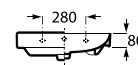

500 x 360 mm
Basin FINECERAMIC®
Ref. A32768E..0

White	Matt White* / Matt Black*	Supraglaze®*
523 RON	628 RON	803 RON

Dimensions in mm.

Prices in RON without VAT.
The present pricelist cancels the previous one.

*Product on request

Replace (.) in the product reference with the code of the chosen finish.