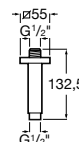

Straight square ceiling shower arm for shower head

Straight wall arm for shower head.
Chrome.
Ref. A5B1050C00 L100 mm C0
152 RON

Compatible with shower heads RainDream and RainSense.

Dimensions in mm. Prices in RON without VAT. The present pricelist cancels the previous one.

*Product on request

Replace (.) in the product reference with the code of the chosen finish.