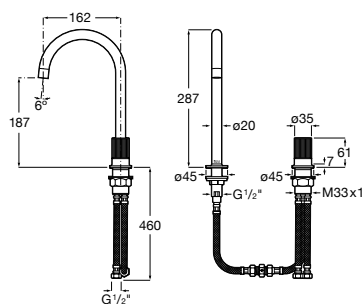

Basin mixer

Single-lever basin mixer smooth body with deck-mounted lateral handle - 2 holes, aerator and flexible supply hoses. Cold start. Stripes handle

Chrome

Ref. A5A3D3FC00
796 RON

Finishes Nu
Ref. A5A3D3F..0
1 248 RON

Click-clack waste Ø65 mm.
Chrome

Ref. A505401000
99 RON

Click-clack waste Ø65 mm.
Finishes Nu

Ref. A5054015..
159 RON