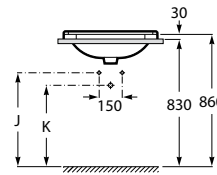

648 RON

Dimensions
in mm.

Prices in RON without VAT.
The present pricelist cancels the previous one.

Replace (..) in the product reference with
the code of the chosen finish.

Drop-in basins

Carmen

	K	J
Totem	530	610
Minimal	530	610
Bottle	570	640