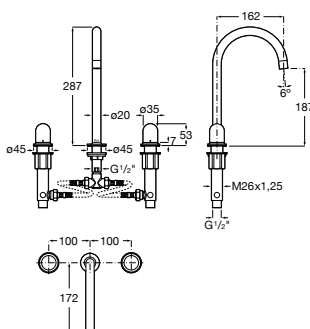

Chrome

Ref. A5A3D3FC00
796 RON

Finishes Nu
Ref. A5A3D3F..0
1 248 RON

Click-clack waste Ø65 mm.
Chrome

Ref. A505401000
99 RON

Click-clack waste Ø65 mm.
Finishes Nu

Ref. A5054015..
159 RON

Basin mixer