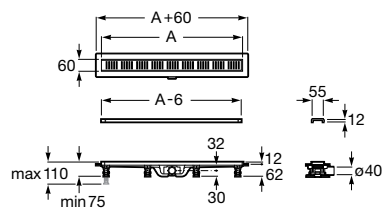

In-Drain Basic

Drain set with trim plate.

Dimensions		
950 x 60	Ref. A276308000	812 RON
850 x 60	Ref. A276307000	719 RON
750 x 60	Ref. A276306000	685 RON
650 x 60	Ref. A276305000	630 RON