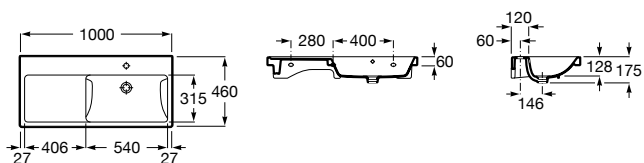

The Gap

1000 x 460 mm

Wall-hung basin with fixing kit

Ref. **A3270ME.0**

White

932 RON