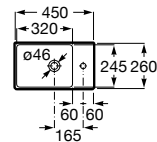

450 x 260 mm

Compact wall-hung basin FINECERAMIC®

Ref. A327681..0

White	Matt White* / Matt Black*	Supraglaze®**
680 RON	815 RON	886 RON