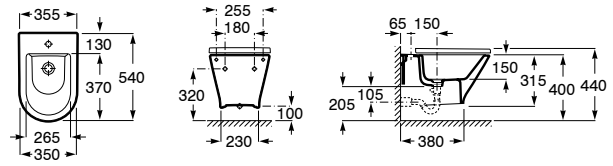

Wall-hung bidet, Round

540 mm length
Wall-hung bidet
Ref. A3570N5..0
White
1 018 RON

SUPRALIT® cover with soft-closing system, metal hinges
Ref. A806D12..1
White
314 RON

SUPRALIT® cover with metal hinges
Ref. A806D10..1
White
222 RON