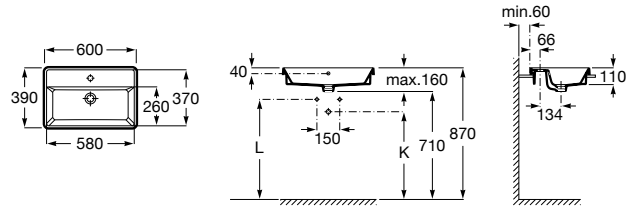

Drop-in basin

600 x 390 mm
Drop-in basin
Ref. A3270YA..0
White
716 RON

	K (Trap)	L
Totem/Minimal	530	610
Bottle	610	640