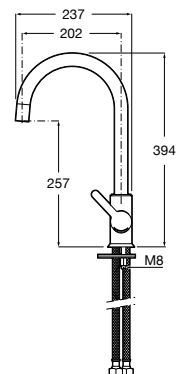

Single-lever kitchen sink mixer

Single-lever kitchen sink mixer with swivel spout, aerator and flexible supply hoses. Cold start. Silver grey.

Ref. A5A7409CM0
576 RON