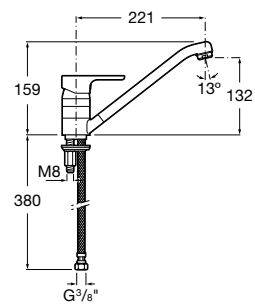

L20 single-lever kitchen sink mixer

Single-lever kitchen sink mixer with low swivel spout, aerator and flexible supply hoses. Cold start. Chrome.
Ref. A5A8909C00
486 RON