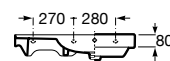

White	Matt White* / Matt Black*	Supraglaze®*
922 RON	1108 RON	1218 RON