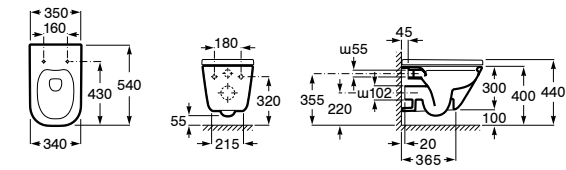

Wall-hung WC Square, Rimless

540 mm length

Wall-hung Square WC,
Rimless
Ref. A34647L..0
White
1136 RON

SLIM seat and cover with soft-closing system
Ref. A801472..3
White
275 RON

SUPRALIT® seat and cover with soft-closing system, metal hinges, Easy Remove
Ref. A801472..B
White
490 RON

SUPRALIT® seat and cover with metal hinges, Easy Remove
Ref. A801470..B
White
240 RON