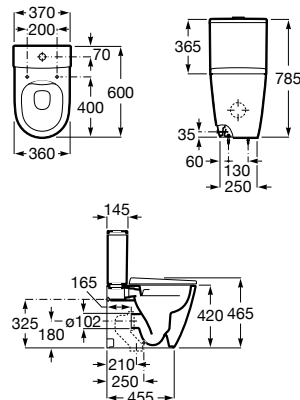

SUPRALIT® seat and cover with
soft-closing system, metal hinges,
Easy Remove
Ref. A801E22.1

White	Matt White / Matt Black*
467 RON	560 RON

SUPRALIT® seat and cover,
metal hinges
Ref. A801E20.1

White	Matt White / Matt Black*
367 RON	440 RON