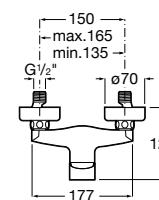

Wall-mounted shower mixer

Single-lever shower mixer with handshower, 1.50 m flexible hose and swivel shower bracket.

Chrome.

Ref. A5A206AC0K

375 RON