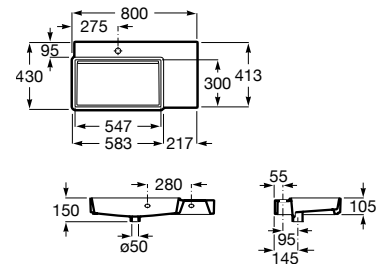

800 x 430 mm
Basin with left bowl with fixing kit.
Asymmetric
Ref. A327697..0

White	Matt White	Supraglaze®
1 586 RON	1 586 RON	1 586 RON