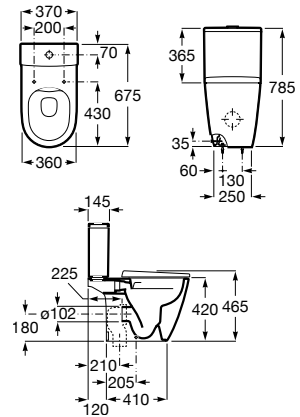

SUPRALIT® seat and cover with
soft-closing system, metal hinges,
Easy Remove
Ref. A801E12.1

White	Matt White / Matt Black*
390 RON	467 RON

SUPRALIT® seat and cover,
metal hinges
Ref. A801E10.1

White*	Matt White / Matt Black*
367 RON	440 RON