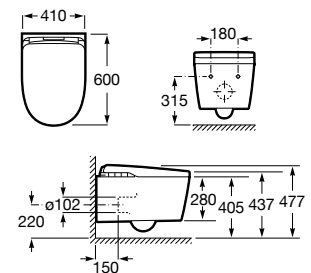

Insignia In-Wash® with In-Tank wall-hung

600 mm length

In-Wash® -Wall-hung smart toilet. Roca Rimless® Vortex, seat and cover with premium washing and drying function included. Supraglaze® coating. Needs power supply.

Ref. A803104001
20 571 RON

Recommended installation with:

Concealed supporting frame
Ref. A822091001
529 RON

or

Concealed supporting frame
Ref. A890078100
673 RON