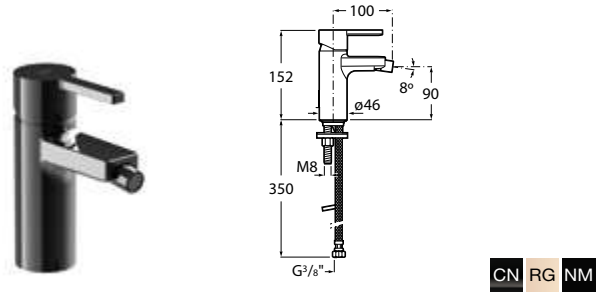

Bidet mixer

Single-lever bidet mixer with swivel flow regulator and flexible supply hoses
Everlux.
Ref. A5A6A96..0
954 RON

Dimensions in mm. Prices in RON without VAT. The present pricelist cancels the previous one.

*Product on request Replace (.) in the product reference with the code of the chosen finish.