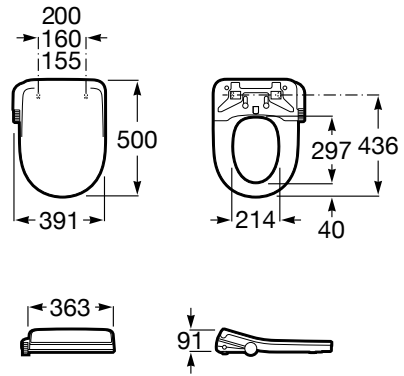

Multiclean® M4 Round with heated seat

Seat with washing and drying function and temperature adjustment. Round shape. Needs power supply.
Ref. A804054S01
5 668 RON