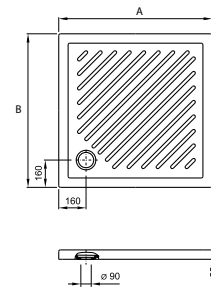

Dimensions		White
900 x 900 x 55	Ref. A374123000	813 RON
800 x 800 x 55	Ref. A374127000	759 RON
Waste 90 ø	Ref. A506404400	197 RON

A	B
900	900
800	800

→ Non-enameled side