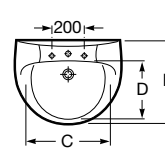

Victoria (2)

A	B	C	D	E
650	510	520	335	205
560	460	450	295	205
520	410	415	255	190

650 x 510 mm

Basin with fixing kit
Ref. A325391..0
White
287 RON

560 x 460 mm

Basin with fixing kit
Ref. A325393..0
White
205 RON

520 x 410 mm

Basin with fixing kit
Ref. A325394..0
White
164 RON

Pedestal
Ref. A331300..1
White
202 RON

Semipedestal
Ref. A336312..5
White
199 RON