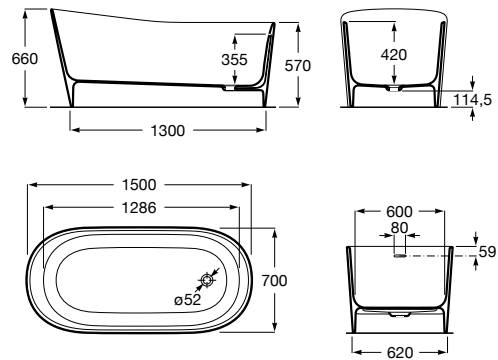

 White and Coffee
OC
 

 White and Black
OK
 

Option: Click-Clack waste in colour

Ref. A24L5810..* **486 RON**

Maui Round

STONEX®

1500 x 700

Oval free-standing Stonex® bath. Includes click-clack waste and siphon.