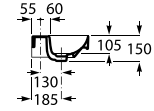

600 x 360 mm
Basin FINECERAMIC®
Ref. A327684..0

White	Matt White* / Matt Black*	Supraglaze®*
861 RON	1 034 RON	1 120 RON