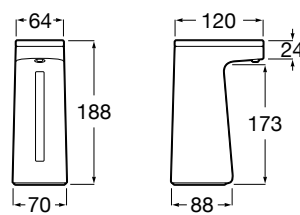

Public* (1)

Soap or hydroalcoholic gel dispenser with sensor.

General technical data

Soap or hydroalcoholic gel dispenser with sensor. Powered by four 1.5V LR6 (AA) batteries.
ABS. 250 ml. White
Ref. A818013009
307 RON

- Installation:
- Material:
- Capacity:
- Color:

Countertop
ABS
250 ml
White