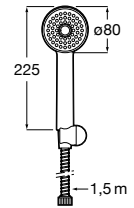

Wall-mounted bath-shower mixer

Single-lever shower mixer with handshower, 1.70 m flexible hose and swivel shower bracket.

Chrome.

Ref. A5A0A6AC0K

496 RON