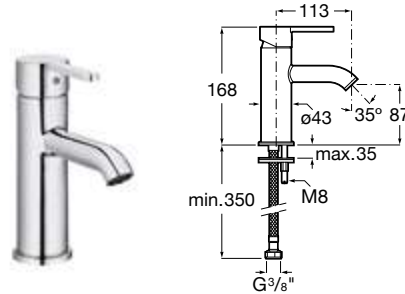

Basin mixer

Single-lever basin mixer smooth body with aerator and flexible supply hoses. Cold start. Chrome.
Ref. A5A328AC0K
310 RON