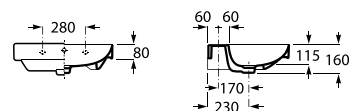

550 x 460 mm

Wall-hung basin FINECERAMIC®
Ref. A327685.0

White	Matt White* / Matt Black*	Supraglaze®*
826 RON	990 RON	1 073 RON