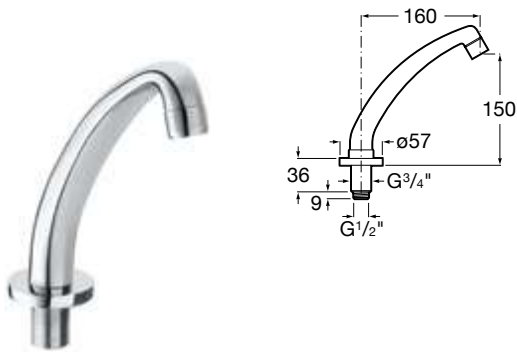

Instant Foot* / Spouts

Deck-mounted spout for basin
Ref. A505327000
225 RON