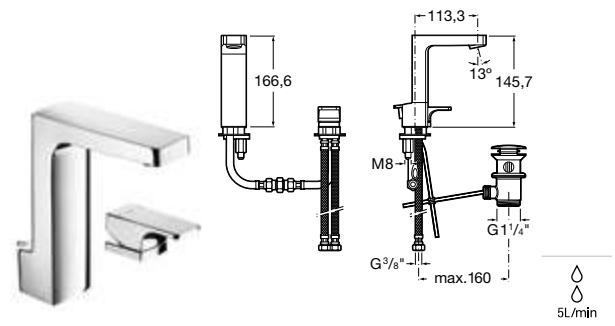

Basin mixer with deck-mounted handle

Single-lever basin mixer with deck-mounted handle with pop-up waste and flexible supply hoses. Chrome.
Ref. A5A3801C00
2 660 RON