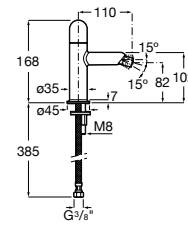

Bidet mixer

Single-lever bidet mixer smooth body with aerator and flexible supply hoses. Dome handle
Chrome
Ref. A5A6X3FC00
946 RON
Titanium Black
Ref. A5A6X3FCN0
1169 RON