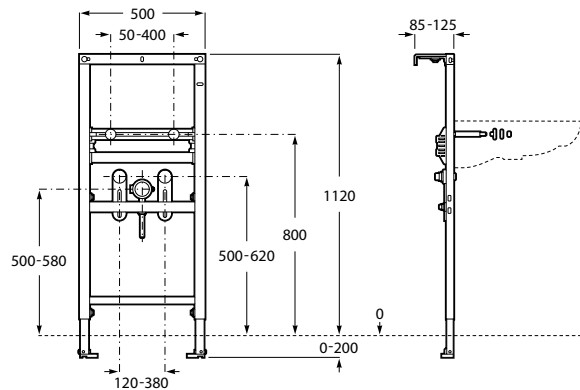

For basins

Duplo S Basin ⁽¹⁾ **N**

Built-in structure for basin. Metallic profile capable of withstanding 150 kg. Installation minimum depth of 140 mm. Adjustable feet from 0-200 mm with braking system. Adjustable hydraulic connection.

Ref. A8900F3000
648 RON

For wall-hung bidet

Duplo S Bidet ⁽¹⁾ **N**

Built-in structure for wall-hung bidet. Metallic profile capable of withstanding 400 kg. Installation minimum depth of 140 mm. Adjustable feet from 0-200 mm with braking system. Adjustable hydraulic connection.

Ref. A8900F1200
798 RON

Operating plates for **Duplo S** cisterns **N**

PS1

Plate PS1 Dual

Operating plate

White

Ref. A890225300 127 RON

Black Matt

Ref. A890225306 178 RON

Chrome

Ref. A890225301 178 RON

White Matt

Ref. A890225307 178 RON

PS2

Plate PS2 Dual

Operating plate

White

Ref. A890224300 178 RON

Black Matt

Ref. A890224306 178 RON

Chrome

Ref. A890224301 178 RON

White Matt

Ref. A890224307 178 RON