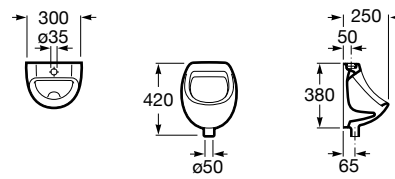

Urinals

Mini

Dividers

Wing*