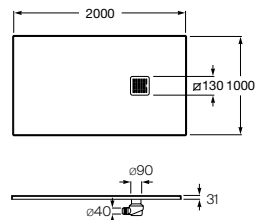

Shower trays / Stonex®

Terran King Size (Frameless)*

Stonex® shower tray. Extra flat. Non-slip textured surface.
The drain is ordered separately.

STONEX®

10 20 40 63 64 65 66

Dimensions Standard

Dimensions		
2000 x 1000 x 31	Ref. AP1017D03E800..0	3 317 RON

Drain 800 mm height

Ref. A27L018000 - 218 RON

Drain 600 mm height

Ref. A27L026000 - 218 RON

Terran (Frameless)*

Stonex® shower tray. Extra flat. Non-slip textured surface.
The drain is ordered separately.

STONEX®

10 20 40 63 64 65 66

Dimensions Standard

Dimensions		
1800 x 900 x 31	Ref. AP10170838400..0	3 297 RON
1600 x 900 x 31	Ref. AP10164038400..0	2 918 RON
1400 x 900 x 31⁽²⁾	Ref. AP10157838400..0	2 695 RON
1200 x 900 x 28⁽¹⁾	Ref. AP1014B038400..0	1 971 RON
1000 x 900 x 26	Ref. AP1013E838400..0	1 501 RON
1800 x 800 x 31	Ref. AP10170832000..0	2 484 RON
1600 x 800 x 31⁽³⁾	Ref. AP10164032000..0	2 207 RON
1400 x 800 x 31⁽³⁾	Ref. AP10157832000..0	1 961 RON
1200 x 800 x 28⁽¹⁾	Ref. AP1014B032000..0	1 722 RON
1000 x 800 x 26⁽¹⁾	Ref. AP1013E832000..0	1 435 RON
1800 x 700 x 31	Ref. AP1017082BC00..0	2 207 RON
1600 x 700 x 31	Ref. AP1016402BC00..0	1 961 RON
1400 x 700 x 31⁽⁴⁾	Ref. AP1015782BC00..0	1 715 RON
1200 x 700 x 28	Ref. AP1014B02BC00..0	1 521 RON
1000 x 700 x 26	Ref. AP1013E82BC00..0	1 336 RON

A	B
1800	31
1600	31
1400	31
1200	28
1000	26

Drain 800 mm height

Ref. A27L018000 - 218 RON

Drain 600 mm height

Ref. A27L026000 - 218 RON

Dimensions
in mm.

Prices in RON without VAT.
The present pricelist cancels the previous one.

*Product on request

Replace (.) in the product
reference with the code
of the chosen finish.

⁽¹⁾ Colour White 10, Slate 20 and Black 40 on stock

⁽²⁾ Colour White 10 and Black 40 on stock

⁽³⁾ Colour White 10 on stock

⁽⁴⁾ Colour Slate 20 on stock