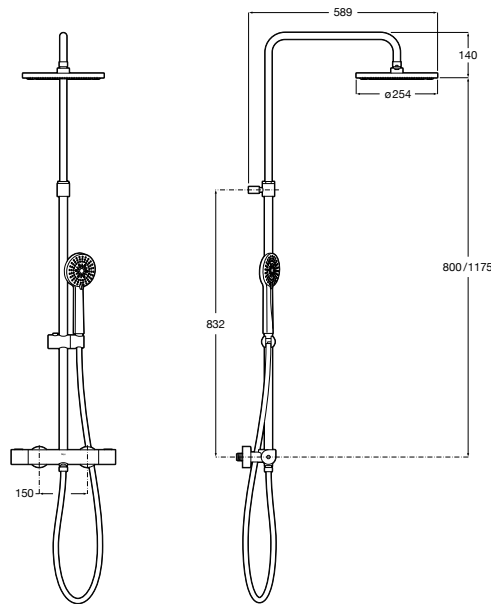

Even-T Round

Even-T Round thermostatic shower column

Thermostatic shower column with adjustable height from 800 to 1175 mm. The shower head 250 mm can be swivelled, flexible hose 1,75 m PVC satin and swivel bracket. Hand shower $\varnothing$ 100 with 3 functions. Chrome.

Ref. A5A9A2EC00
3 508 RON

Finishes:

CO