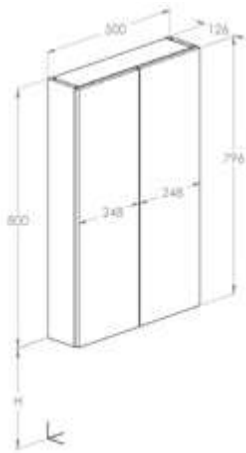

Top unit*

2 doors

500x126x800 mm

- Ref. A857960806 (Glossy White) - 660 RON
- Ref. A857960529 (White Matt) - 660 RON
- Ref. A857960153 (Glossy Anthracite Grey) - 660 RON
- Ref. A857960531 (Onyx) - 660 RON
- Ref. A857960534 (Forest Green) - 660 RON
- Ref. A857960464 (Light Oak) - 660 RON
- Ref. A857960540 (Alpine Walnut) - 660 RON
- Ref. A857960532 (Matt Black) - 660 RON
- Ref. A857960538 (Night Blue) - 660 RON
- Ref. A857960351 (Glossy Black) - 660 RON
- Ref. A857960808 (Rural Oak) - 660 RON

Top unit*

2 doors

600x316x1000 mm

- Ref. A857961806 (Glossy White) - 1 092 RON
- Ref. A857961529 (White Matt) - 1 092 RON
- Ref. A857961153 (Glossy Anthracite Grey) - 1 092 RON
- Ref. A857961531 (Onyx) - 1 092 RON
- Ref. A857961534 (Forest Green) - 1 092 RON
- Ref. A857961464 (Light Oak) - 1 092 RON
- Ref. A857961540 (Alpine Walnut) - 1 092 RON
- Ref. A857961532 (Matt Black) - 1 092 RON
- Ref. A857961538 (Night Blue) - 1 092 RON
- Ref. A857961351 (Glossy Black) - 1 092 RON
- Ref. A857961808 (Rural Oak) - 1 092 RON

Dimensions in mm.

Prices in RON without VAT. The present pricelist cancels the previous one.

*Product on request