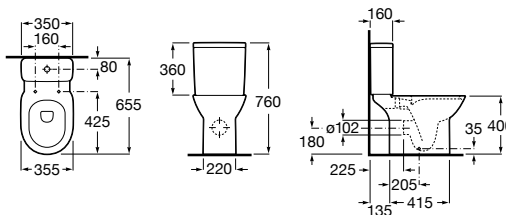

Close-coupled WC, Square, Rimless

655 mm length

Close-coupled WC
Rimless, horizontal outlet
Ref. A3429D7000
White
580 RON

Dual flush 4,5/3L WC
cistern with bottom inlet
Ref. A341991000
White
307 RON

SUPRALIT® seat and cover
with soft-closing system,
metal hinges. Easy Remove
Ref. A8019D200B
White
240 RON

SLIM seat and cover
with soft-closing system
Ref. A8019D2005
White
181 RON

SUPRALIT® seat and cover
with metal hinges
Ref. A8019D000B
White
181 RON

Dual flush 4,5/3L WC
cistern with side inlet
Ref. A341990000
White
307 RON