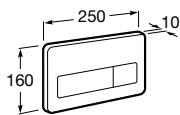

PL3 antivandal

Plate PL3 Single*
Stainless steel
operating plate
Ref. A890097104
642 RON