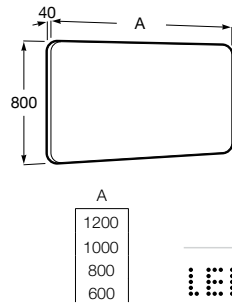

Luna Frame Ambient N