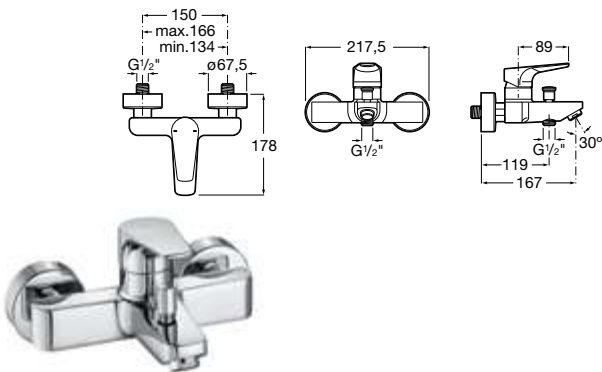

Wall-mounted bath-shower mixer

Single-lever bath-shower mixer with automatic diverter.
Chrome.
Ref. A5A0290C00
593 RON