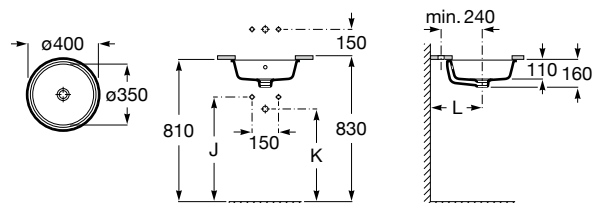

Trap	K	J	L
Totem/Minimal	530	610	300-340
Bottle	570	640	240-290