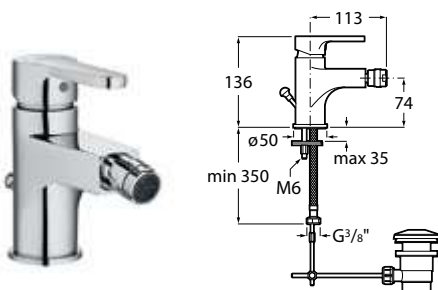

Bidet mixer

Single-lever bidet mixer with aerator, pop-up waste and flexible supply hoses.
Chrome.
Ref. A5A626AC0K
320 RON

Dimensions in mm. Prices in RON without VAT. The present pricelist cancels the previous one.

*Product on request