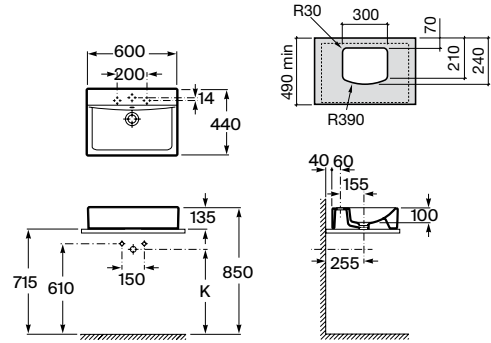

Diverta*

600 x 440 mm
Over countertop basin
Glazed on 4 sides
Ref. A32711G000
White
971 RON

K	Trap
530	Totem / minimal
600	Bottle