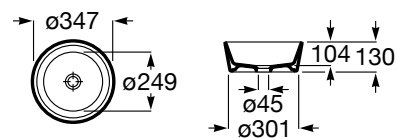

Optica

00 62 08

ø350 mm

Over countertop basin Round

Ref. A327B15..0

White	Colour*
593 RON	712 RON

Dimensions
in mm.

Prices in RON without VAT.
The present pricelist cancels the previous one.

*Product on request

Replace (..) in the product reference with
the code of the chosen finish.