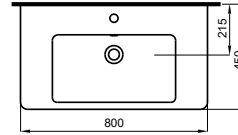

Caserta

800 x 450 mm
Basin with fixing kit
Ref. A3270J0000
White
385 RON