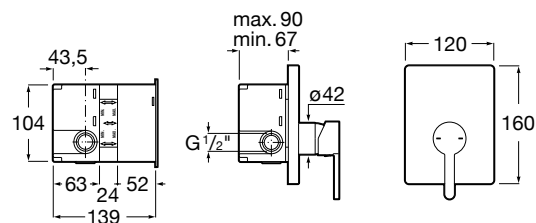

Built-in bath or shower mixer*

Built-in bath or shower mixer
Chrome.
Ref. A5A2C8AC0K
330 RON