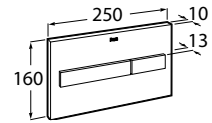

Plate PL7 Dual
Operating plate
Matt black
Ref. A890088206
159 RON