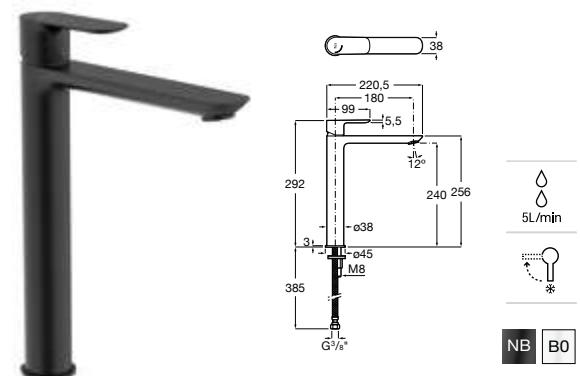

High spout basin mixer

Single-lever high spout basin mixer smooth body with aerator and flexible supply hoses. Cold start.
Ref. A5A346E..0
1 007 RON