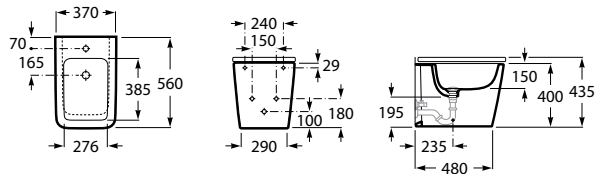

BTW

00 62 63 64 65 66

560 mm length
Back to wall bidet
with fixing kit
Ref. A357537..0

SUPRALIT® cover with soft-closing system, metal hinges, Easy Remove
Ref. A806532..B

White*	Colour*
2732 RON	3 278 RON

White*	Colour*
425 RON	425 RON