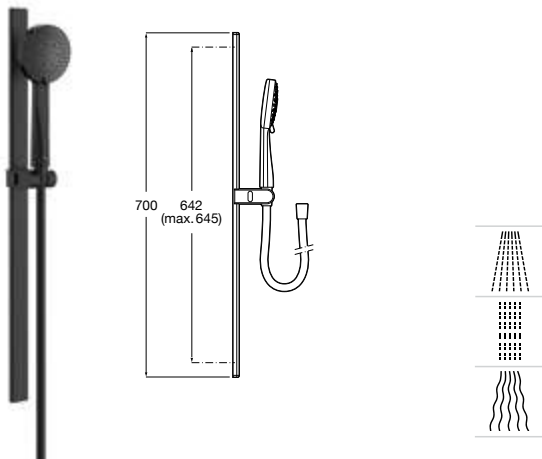

Shower kit Stella 100/3

Hand shower 100 mm with 3 functions: Rain, Tonic and Pulse, slide bar 700 mm. and PVC flexible hose 1,70 m.

Flow 8 L
Matt White

Ref. A5B8E13B00 B0
356 RON

Flow 8 L
Matt Black.

Ref. A5B8E13NB0 NB
356 RON