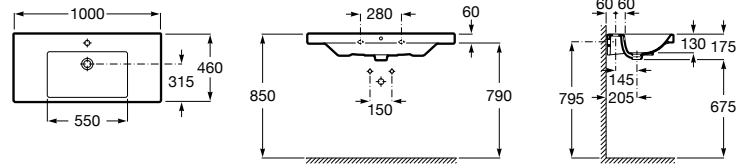

The Gap

1000 x 460 mm
Wall-hung basin with fixing kit
Ref. A3270MA..0
White
872 RON