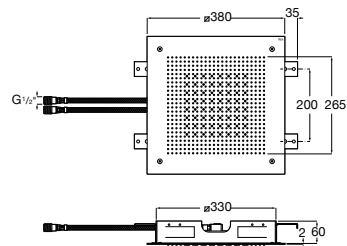

Shower head square*

Shower head square 380 x 380 mm. Stainless steel. To be installed on the ceiling. 2 functions: Rain and NightRain

Chrome.
Ref. **A5B114AC00** C0
4 013 RON

Matt Black.
Ref. **A5B114ANB0** NB
4 826 RON

Everlux.
Ref. **A5B114A..0** CN VA SM
5 618 RON