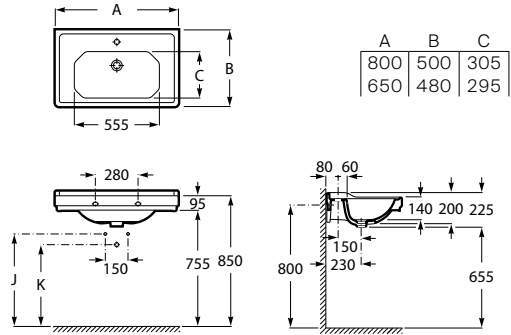

Carmen

A	B	C
800	500	305
650	480	295

800 x 500 mm

Basin with fixing kit
Ref. A3270A0000
White
1 915 RON

650 x 480 mm

Basin with fixing kit
Ref. A3270A1000
White
1 721 RON

Pedestal
Ref. A3370A0000
White
1 239 RON

	K	J
Totem	530	610
Minimal	570	640