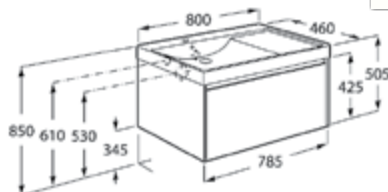

Unik *

Includes base unit with 1 drawer and a basin Fineceramic®. The basin is always supplied in white finish.