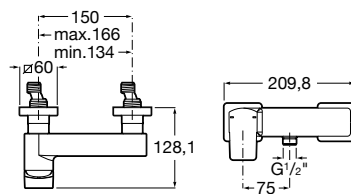

Single-lever shower mixer. Chrome.

Ref. A5A2D01C00
1 655 RON