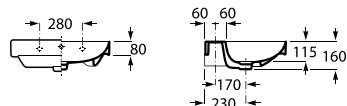

650 x 460 mm

Basin FINECERAMIC®
Ref. A327687.0

White	Matt White* / Matt Black*	Supraglaze®*
890 RON	1 068 RON	1 158 RON