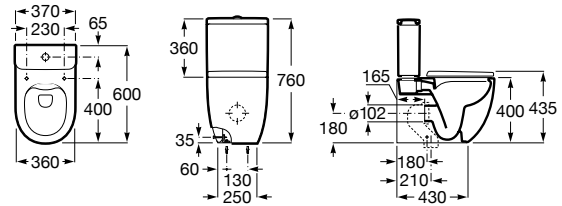

Compact close-coupled WC, Rimless

600 mm length

Back to wall close-coupled WC Rimless with dual outlet with elbow, fixing kit
Ref. A34224L000
White
1 192 RON

Cistern with dual flush mechanism 4,5/3L, bottom inlet
Ref. A341241000
White
1 057 RON

SUPRALIT® seat and cover with soft-closing system, metal hinges, Easy Remove
Ref. A8012AC..B
White
335 RON

SLIM seat and cover with soft-closing system
Ref. A8012B2..2
White
258 RON