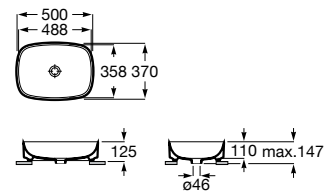

Ona

500 x 370 mm
Over countertop basin
FINECERAMIC®
Ref. A3275L0.0

White	Supraglaze®*
1025 RON	1333 RON

Dimensions in mm. Prices in RON without VAT. The present pricelist cancels the previous one. *Product on request

Replace (.) in the product reference with the code of the chosen finish.