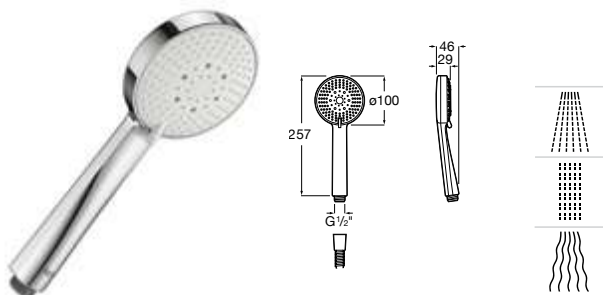

Hand shower Stella

Hand shower $\varnothing$ 100 mm with 3 functions: Rain,
Tonic and Pulse. Flow 8 L

Chrome.
Ref. A5B8113C00 C0
91 RON

Matt White.
Ref. A5B8113B00 B0
137 RON

Matt Black.
Ref. A5B8113NB0 NB
137 RON