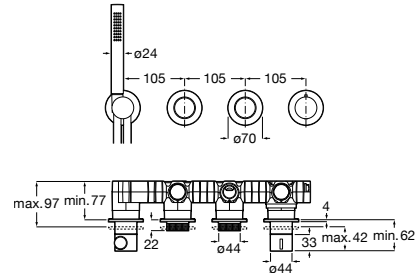

Built-in thermostatic mixer 2 way

Built-in thermostatic mixer 2-way with handshower, outlet connection with wall bracket and 1.70 m PVC shower flexible hose
Chrome.

Ref. A5A714AC00 **C0**
1 963 RON

Matt Black.
Ref. A5A714ANB0 **NB**
2 748 RON

Everlux.
Ref. A5A714A..0 **CN** **VA** **SM**
2 944 RON

To be completed with built-in body
Ref. A5E714AC00
3 134 RON