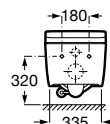

Inspira In-Wash® with In-Tank wall-hung*

585 mm length

In-Wash® - Roca Rimless® Vortex wall-hung smart toilet with integrated tank. Seat and cover with washing and drying function included. Supraglaze® coating. Needs power supply.

Ref. A803094001

14 699 RON

Recommended installation with:

Concealed supporting frame

Ref. A822091001

529 RON

or

Concealed supporting frame

Ref. A890078100

673 RON