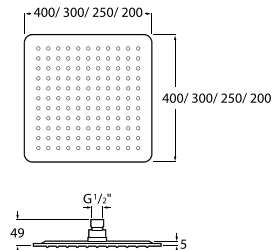

Shower head square

Shower head square adjustable. Stainless steel. Can be installed on the wall or on the ceiling. Support kit/arm not included.

400 x 400

Ref. A5B2850C00
976 RON

300 x 300

Ref. A5B2750C00
609 RON

250 x 250

Ref. A5B2450C00
428 RON

200 x 200

Ref. A5B250C00*
412 RON