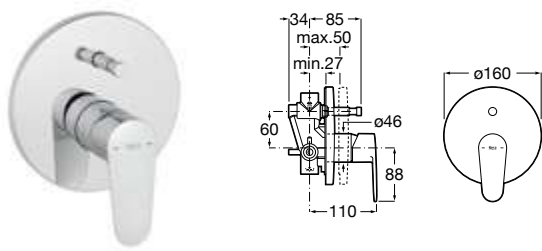

Built in bath-shower mixer

Single-lever built-in bath-shower mixer with automatic diverter.
Chrome.
Ref. A5A064FC00
433 RON