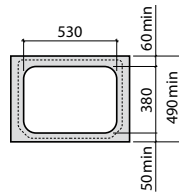

648 RON

Dimensions
in mm.

Prices in RON without VAT.
The present pricelist cancels the previous one.

Replace (..) in the product reference with
the code of the chosen finish.

Drop-in basins

Carmen

	K	J
Totem	530	610
Minimal	530	610
Bottle	570	640