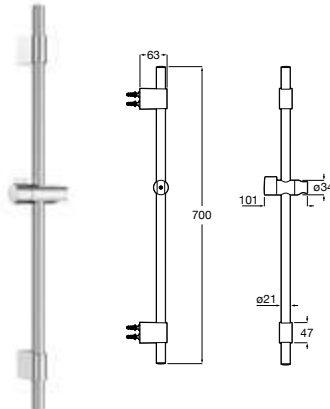

Sensum

Slide bar with shower bracket, with adjustable height.

Chrome. C0
Ref. A5B0709C00
259 RON

Matt Black. NB
Ref. A5B0709NB0
318 RON

Matt White B0
Ref. A5B0709B00
318 RON

Everlux. CN RG NM
Ref. A5B0709..0
358 RON

VA SM N