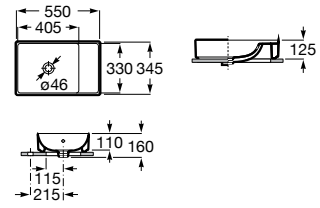

Over countertop basin

00 62 S0 08

550 x 345 mm
Basin FINECERAMIC®
Ref. A32768C.0

White	Matt White* / Matt Black*	Supraglaze®*
1 128 RON	1 354 RON	1 465 RON