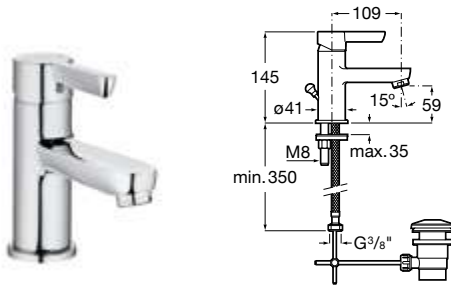

Saona / Ceramic cartridge

Basin mixer

Single-lever basin mixer.
With aerator, pop-up waste and flexible supply hoses.
Chrome.
Ref. A5A307AC0K
251 RON