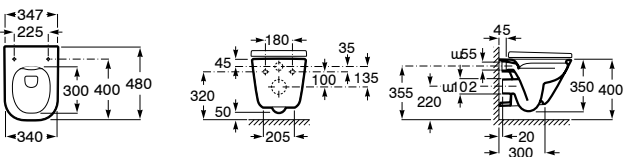

Compact wall-hung WC Square, Rimless

480 mm length

Wall-hung WC,
Rimless
Ref. A34647A..0
White
1172 RON

SLIM seat and cover with soft-closing system
Ref. A801732..1
White
398 RON

SUPRALIT® seat and cover with soft-closing system, metal hinges, Easy Remove
Ref. A801732..B
White
490 RON

SUPRALIT® seat and cover with metal hinges, Easy Remove
Ref. A801730..B
White
328 RON