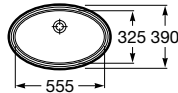

Grand Berna

620 x 390 mm

Built-in basin
with fixing kit,
enameled on both sides

Ref. A327899.0

White

910 RON