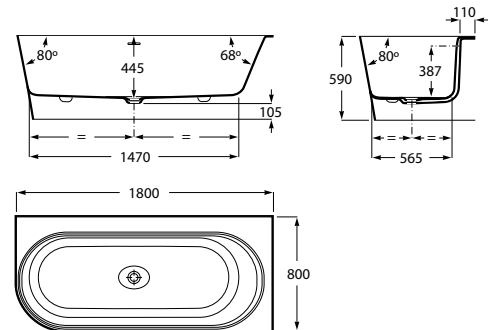

Raina*

STONEX®

1800 x 800

Stonex® corner bath, left. Includes waste drain (ø 52 mm) and integrated overflow

	Massage	Capacity	White	Colour
Ref. A248663.0	Without massage	320 L	13 224 RON	15 207 RON

Option: Click-Clack waste in colour

Ref. A24L5810..* **486 RON** OR CN RG NB

Raina*

STONEX®

1800 x 800

Stonex® corner bath, right. Includes waste drain (ø 52 mm) and integrated overflow

	Massage	Capacity	White	Colour
Ref. A248664.0	Without massage	320 L	13 224 RON	15 207 RON

Option: Click-Clack waste in colour

Ref. A24L5810..* **486 RON** OR CN RG NB

Dimensions in mm.

Prices in RON without VAT. The present pricelist cancels the previous one.

*Product on request

Replace (..) in the product reference with the code of the chosen finish.