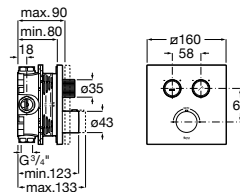

T-3000 Square

Thermostatic bath/shower mixer with flow regulator

Chrome.
Ref. A5A2I09C00 **CO**
1356 RON

Matt Black.
Ref. A5A2I09NB0 **NB**
1928 RON

Matt White.
Ref. A5A2I09B00 **BO**
1928 RON

Everlux.
Ref. A5A2I09.0 **VA SM**
2 035 RON

To be completed with Roca Box A525869403