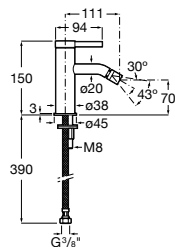

Bidet mixer N

5L/min

Single-lever bidet mixer smooth body with aerator and flexible hoses

Chrome	Ref. A5A629EC00	455 RON
Matt Black	Ref. A5A629ENB0	630 RON
Matt White	Ref. A5A629EB00	630 RON
Everlux	Ref. A5A629E..0	683 RON