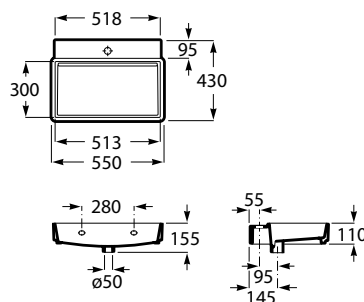

Wall-hung basin*

00 62 S0

550 x 430 mm
Basin with fixing kit.
Ref. A327693..0

White	Matt White	Supraglaze®
1 073 RON	1 273 RON	1 300 RON