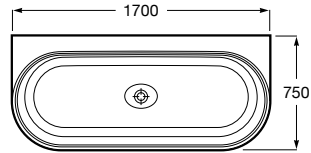

1700 x 750

Stonex® back to wall bath. Includes waste drain (ø 52 mm) and integrated overflow

	Massage	Capacity	White	Colour
Ref. A248668..0	Without massage	305 L	12 683 RON	14 586 RON

White
00

White and Onyx
OX

White and Beige
OB

White and Pearl
OP

White and Coffee
OC

White and Black
OK

Option: Click-Clack waste in colour

Ref. A24L5810.. * **486 RON**