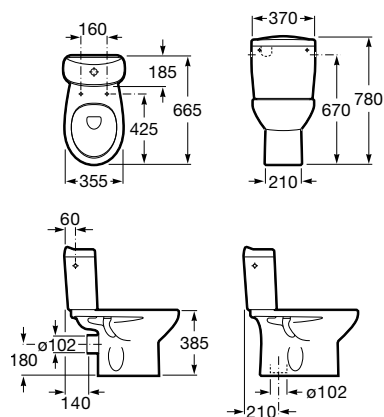

Close-coupled WC

Close-coupled WC in a box, horizontal outlet, with dual flush 6/3L WC cistern with side inlet and seat and cover for toilet, Termoplast
Ref. A34S394..0
White
694 RON

Close-coupled WC in a box, vertical outlet, with dual flush 6/3L WC cistern with side inlet and seat and cover for toilet, Termoplast
Ref. A34S395..0
White
704 RON