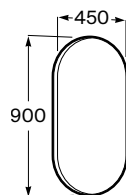

LED

Oval mirror

450 x 900 mm
Ref. A812429000
838 RON

Dimensions in mm.

Prices in RON without VAT.
The present pricelist cancels the previous one.