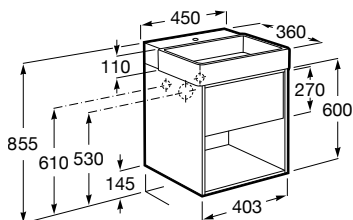

Base Unit	Washbasin
A857877XXX	A327690000

Organizer box*

Large felt organizer box with cork lid (recycled)

480 x 335 x 180 mm

Ref. A818024N10 - 529 RON

Small felt organizer box with cork lid (recycled)

165 x 335 x 180 mm