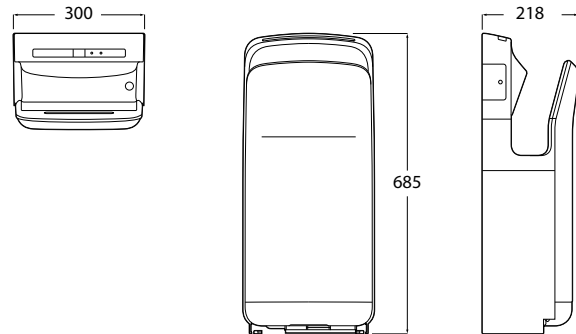

Public

Soap or hydroalcoholic gel dispenser with sensor.

General technical data

Wall-mounted high-speed hand dryer with sensor. HEPA antibacterial filter (eliminates approximately 99.97% of bacteria). Mains operated at 230V. ABS. White
Ref. A817419001
2705 RON

• Installation:	Wall-hung	• Power at stand by:	<2.1 W
• Material:	ABS	• Air volume:	59 l/s
• Color:	White	• Sound power:	73 dBa
• Air speed:	90 m/s	• Voltage:	220-240 V
• (adjustable)		• Hot air temperature:	20-40 °C
• Motor:	700 W	• (adjustable)	
• Power:	2,000 W	• Automatic shutoff:	2-3 seconds
• Motor type:	DC brushless	• LED:	Blue
• Frequency:	50 Hz/60 Hz	• Drying time:	7-10 seconds
		• Safety shutoff:	25 seconds
		• Capacity:	Removable 1,000 ml tank