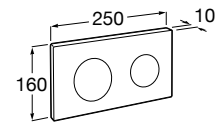

Plate PL10 Dual
Operating plate
Matt White
Ref. A890089207
199 RON