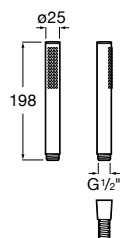

Hand shower Stella Stick Round

Hand shower with 1 function: Rain.

Chrome.
Ref. A5B9B61C00 C0
125 RON

Matt Black
Ref. A5B9B61NB0 NB
208 RON

Matt White
Ref. A5B9B61B00 B0
208 RON

Everlux
Ref. A5B9B61..0 CN RG NM VA SM
236 RON