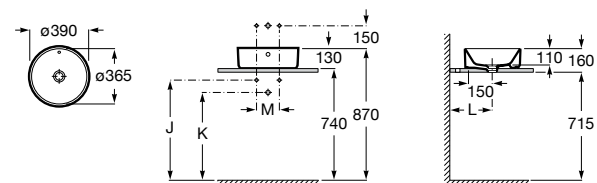

Over countertop basin

ø 390 mm
Over countertop basin
Ref. **A3270MJ..0**
White
444 RON

Dimensions in mm. Prices in RON without VAT. The present pricelist cancels the previous one.

Replace (.) in the product reference with the code of the chosen finish.