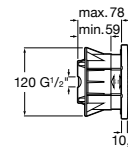

Puzzle* **N**

Adjustable jet Ø 130 mm with 1 function. Round

Chrome.
Ref. A5B3878C00 **C0**
467 RON