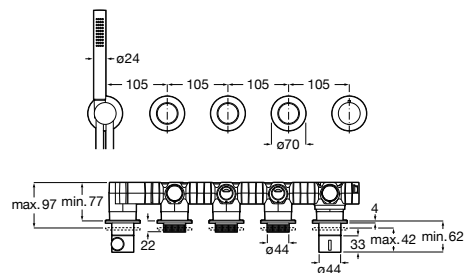

Built-in thermostatic mixer 3 way

Built-in thermostatic mixer 3-way with handshower, outlet connection with wall bracket and 1.70 m PVC shower flexible hose
Chrome.
Ref. A5A734AC00 **C0**
2 327 RON

Matt Black.
Ref. A5A734ANB0 **NB**
3 259 RON

Everlux.
Ref. A5A734A..0 **CN** **VA** **SM**
3 490 RON

To be completed with built-in body
Ref. A5E734AC00
4 107 RON