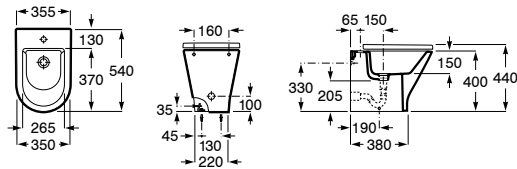

Bidet Round

540 mm length

BTW bidet Round
Ref. A3570N7..0
White
659 RON

SUPRALIT® cover with
soft-closing system,
metal hinges
Ref. A806D12..1
White
314 RON

BTW

Wall-hung bidet Square

540 mm length

Bidet
Ref. A357475..0
White
792 RON

SUPRALIT® cover with
soft-closing system, metal hinges
Ref. A80673200B
White
316 RON

SUPRALIT® cover with
metal hinges
Ref. A80673000B
White
270 RON

Wall-hung bidet with hidden fixation, Square

540 mm length

Bidet
Ref. A357476..0
White
932 RON

SUPRALIT® cover with
soft-closing system, metal hinges
Ref. A80673200B
White
316 RON

SUPRALIT® cover with
metal hinges
Ref. A80673000B
White
270 RON