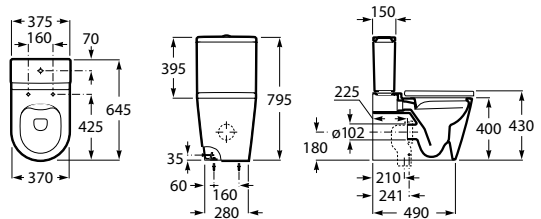

SUPRALIT® seat and cover with soft-closing
system, metal hinges, Easy Remove
Ref. A801522..B

White	Colour*
419 RON	419 RON