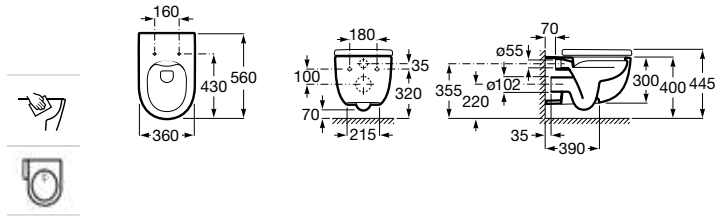

Wall-hung WC, Rimless

560 mm length

Wall-hung WC Rimless
Ref. A34624L..0
White
1 460 RON

SUPRALIT® seat and cover with soft-closing system, metal hinges, Easy Remove
Ref. A8012A2..B
White
304 RON

SUPRALIT® seat and cover with metal hinges
Ref. A8012A0..B
White
223 RON

SLIM seat and cover with soft-closing system
Ref. A801D12..3
White
198 RON