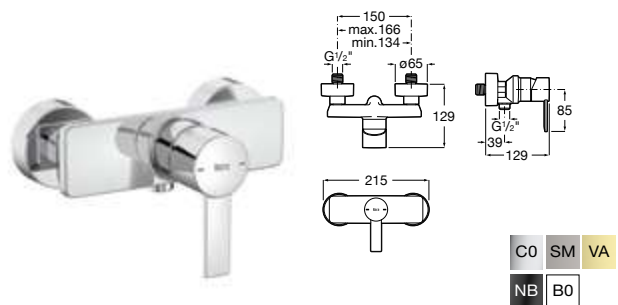

Wall-mounted shower mixer

Single-lever shower mixer.

Chrome **Ref. A5A215FC00 521 RON**
Rest of finishes **Ref. A5A215F.0 886 RON**

Dimensions in mm. Prices in RON without VAT. The present pricelist cancels the previous one.

Replace (..) in the product reference with the code of the chosen finish.