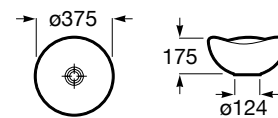

Ohtake

ø 375 mm

Over countertop basin FINECERAMIC®
Ref. A327A15..0

00 62 64 65 66 08

White	Colour
803 RON	926 RON