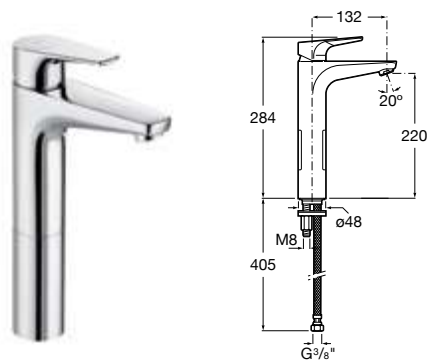

High spout basin mixer

Single-lever high spout basin mixer, with aerator, smooth body and flexible supply hoses. Chrome.

Ref. A5A3790C00
648 RON

Dimensions in mm. Prices in RON without VAT. The present pricelist cancels the previous one.