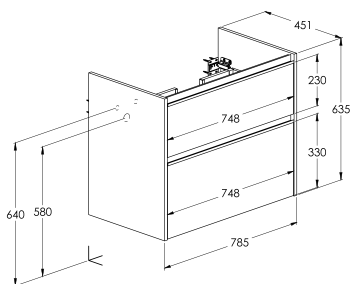

2 drawers
Left

800 mm

Ref. A857899806 (Glossy White) - 1 662 RON

Ref. A857899529 (Matt White) - 1 662 RON

Ref. A857899532 (Matt Black) - 1 662 RON

Ref. A857899534 (Forest Green) - 1 662 RON

Ref. A857899538 (Navy Blue) - 1 662 RON