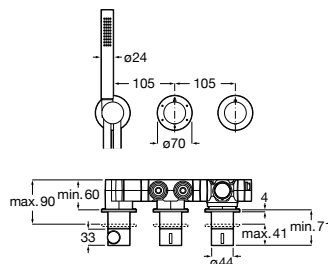

Built-in thermostatic mixer 3 way

Built-in thermostatic mixer 3-way with handshower, outlet connection with wall bracket and 1.70 m PVC shower flexible hose

Chrome.

Ref. A5A234AC00 **CO**
1 196 RON

Matt Black.

Ref. A5A234ANBO **NB**
1 610 RON

Everlux.

Ref. A5A234AC..0 **CN VA SM**
1 793 RON

To be completed with built-in body

Ref. A5E234AC00
2 667 RON