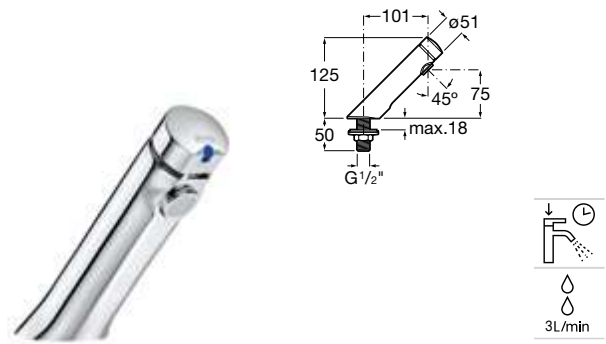

Deck-mounted basin faucet*

Deck-mounted basin faucet. With aerator. Chromed.
Ref. A5A4279C00
761 RON