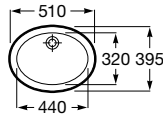

Neo Selene

510 x 395 mm

Drop-in or built-in basin
with fixing kit

Ref. A322307.0

White

597 RON