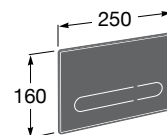

EP-1 Dual Electronic*

Plate EP-1 Dual Electronic

Operating plate
Black Glass
Ref. A890102008
3 756 RON

Operating plate for compact versions
Black Glass
Ref. A890103008
3 121 RON

For basins

Duplo Basin ⁽¹⁾

Installation system for wall-hung basins.
With installation accessories.
Minimum depth 140 mm
Ref. A890093000
640 RON

For wall-hung bidet

Duplo Bidet ⁽¹⁾

Installation system for wall-hung bidet.
With installation accessories.
Minimum depth 80 mm
Ref. A890091200
735 RON

Supporting frame

Concealed supporting frame for toilet and bidet.
Ref. A822091001
529 RON

Dimensions in mm.

Prices in RON without VAT.
The present pricelist cancels the previous one.

*Product on request

⁽¹⁾Till end of stock