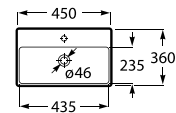

450 x 360 mm

Basin FINECERAMIC®
Ref. A327682..0

White	Matt White* / Matt Black*	Supraglaze®**
624 RON	748 RON	810 RON