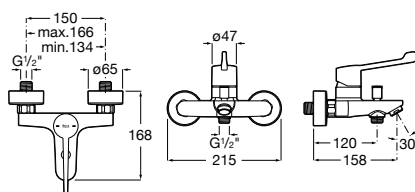

Wall-mounted bath-shower mixer

Single-lever bath-shower mixer with automatic diverter. Handle for people with reduced mobility. Chrome.

Ref. A5A025GC00
625 RON