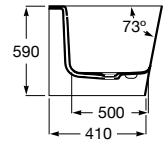

1700 x 750

Stonex® back to wall bath. Includes waste drain (ø 52 mm) and integrated overflow

	Massage	Capacity	White	Colour
Ref. A248668..0	Without massage	305 L	12 683 RON	14 586 RON

White
00

White and Onyx
OX

White and Beige
OB

White and Pearl
OP

White and Coffee
OC

White and Black
OK

Option: Click-Clack waste in colour

Ref. A24L5810.. * **486 RON**