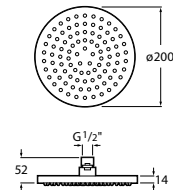

Shower heads **RainSense**

Shower head circular $\varnothing$ 200

Shower head $\varnothing$ 200 mm adjustable. ABS Chrome.
Can be installed on the wall or on the ceiling
Support kit/arm not included.

ABS Chrome.
Ref. **A5B2150C00** C0
270 RON