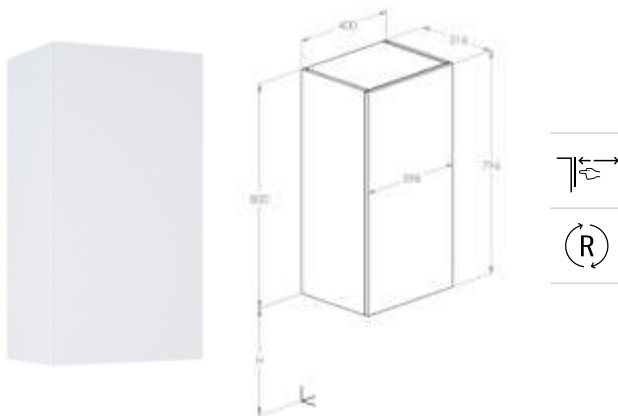

Top unit

1 door

1. 400x316x800 mm
2. Ref. A857959806 (Glossy White) - 838 RON
   - Ref. A857959529 (White Matt) - 838 RON
   - Ref. A857959153 (Glossy Anthracite Grey) - 838 RON
   - Ref. A857959531 (Onyx) - 838 RON
   - Ref. A857959534 (Forest Green) - 838 RON
   - Ref. A857959464 (Light Oak) - 838 RON
   - Ref. A857959540 (Alpine Walnut) - 838 RON
   - Ref. A857959532 (Matt Black) - 838 RON
   - Ref. A857959538 (Night Blue) - 838 RON
   - Ref. A857959351 (Glossy Black) - 838 RON
   - Ref. A857959808 (Rural Oak) - 838 RON