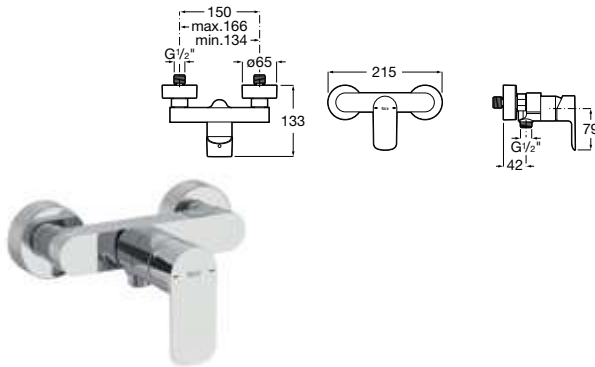

Wall-mounted shower mixer

Single-lever shower mixer.
Chrome
Ref. A5A216EC00
511 RON