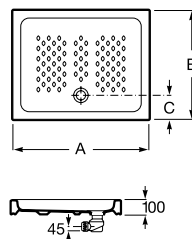

Dimensions		White
1200 x 800 x 100	Ref. A37477A001	665 RON
1000 x 800 x 100	Ref. A37477C001	641 RON
1200 x 700 x 100	Ref. A37477B001	647 RON
1000 x 700 x 100	Ref. A37477D001	605 RON
900 x 720 x 100	Ref. A374770001	479 RON
Waste 65 ø	Ref. AP0005900R	116 RON

A	B	C
1200	800	170
1000	800	170
1200	700	170
1000	700	170
900	720	155

→ Non-enameled side