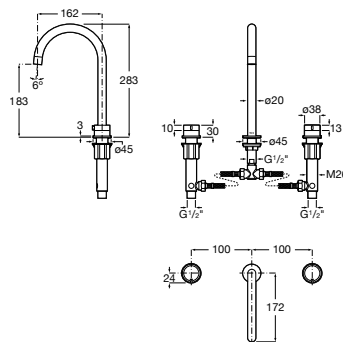

Basin mixer* **N**

Twin-lever basin mixer with deck-mounted lateral handles - 3 holes, smooth body and flexible supply hoses. L-Size.

Chrome	Ref. A5A369EC00	757 RON
Matt Black	Ref. A5A369ENB0	1 059 RON
Matt White	Ref. A5A369EB00	1 059 RON
Everlux	Ref. A5A369E..0	1 135 RON