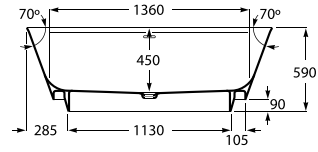

1700 x 750

Stonex® bath. Includes click-clack waste, siphon and wooden tray

			Capacity	White
Ref. A248672000	With LED strip light	Without massage	325 L	15 240 RON
Ref. A248671000	Without LED strip light	Without massage	325 L	13 313 RON
Ref. A248674000	Headrest with wooden counterweight integrated. Made with original sustainable fabric, easy drying			675 RON

Option: Click-Clack waste in colour

Ref. A24L5810.. *

486 RON