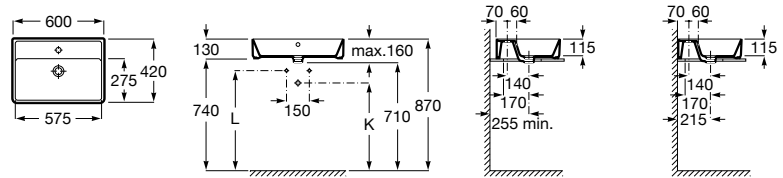

The Gap

600 x 420 mm
Over countertop basin
Ref. A3270MN..0
White
484 RON