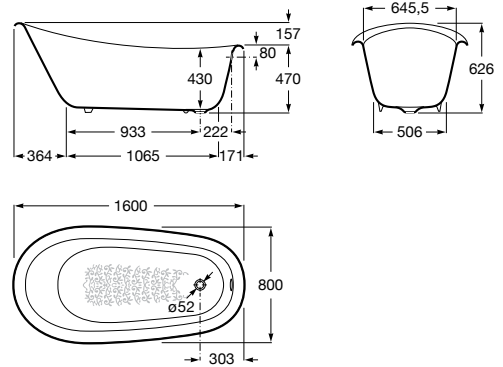

Dimensions in mm.

Prices in RON without VAT.
The present pricelist cancels the previous one.

*Product on request

⁽¹⁾Support options not included