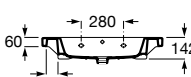

Wall-hung basin

800 x 460 mm

Wall-hung basin with fixing kit

Ref. A3270M0..0

White

839 RON