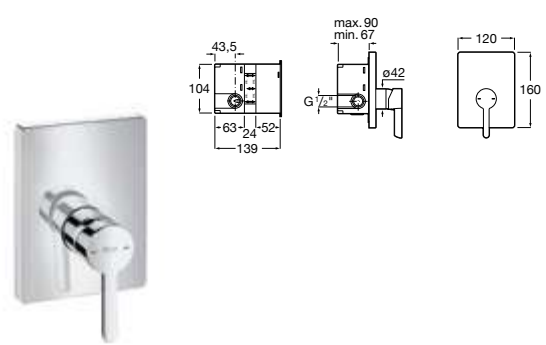

Built-in bath or shower mixer

Built-in bath or shower mixer
Chrome.
Ref. A5A2C7AC0K
313 RON