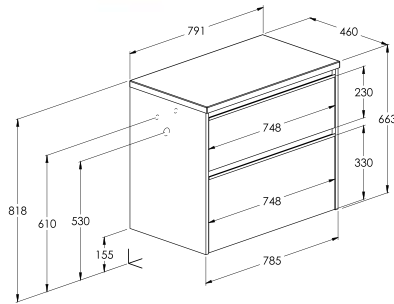

2 drawers

800 mm

- Ref. A857898806 (Glossy White) - 1 662 RON
- Ref. A857898529 (Matt White) - 1 662 RON
- Ref. A857898532 (Matt Black) - 1 662 RON
- Ref. A857898534 (Forest Green) - 1 662 RON
- Ref. A857898538 (Navy Blue) - 1 662 RON
- Ref. A857898464 (Light Oak) - 1 662 RON