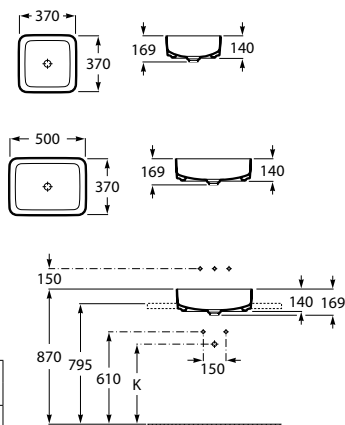

Trap	K
Totem	530
Minimal	
Bottle	570