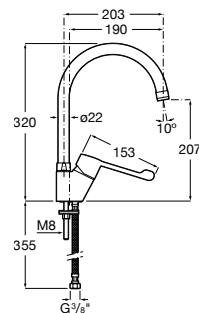

Victoria Pro^N

Victoria Pro single-lever kitchen sink mixer

Single-lever kitchen sink mixer with swivel spout and flexible supply hoses. Handle for people with reduced mobility.

Chromed.

Ref. A5A8E5GC00

452 RON