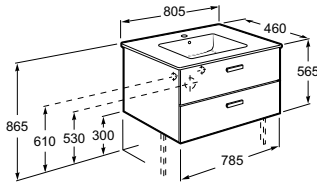

2 drawers

600 mm
Ref. A855854806 (Glossy White) - 1 374 RON

806

Base Unit	Washbasin
A856575806	A32799E000