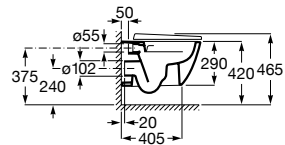

SUPRALIT® seat and cover, metal hinges

Ref. A801E10..1

White	Matt White
367 RON	440 RON