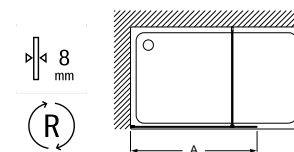

District

Fixed panel with profile and stabilizing bar on opposite wall.
Height 2000 mm

References	Dimensions (A)	Thickness (glass)	Transparent glass		Matt glass	
			Chrome profile	Black profile	Chrome profile	Black profile
AMB02080XY	800 mm	8 mm	1 177 RON	1 233 RON	1 557 RON	1 615 RON
AMB02090XY	900 mm	8 mm	1 252 RON	1 309 RON	1 679 RON	1 737 RON
AMB02100XY	1 000 mm	8 mm	1 335 RON	1 394 RON	1 819 RON	1 876 RON

Replace X with the code of the chosen glass - (T) Transparent or (C) Matt

Replace Y with the code of the chosen profile - (2) Chrome or (6) Black