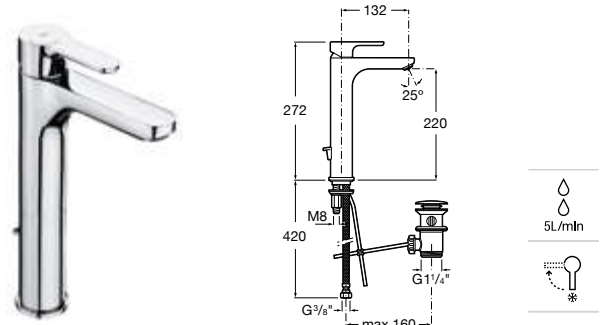

High spout basin mixer

High spout single-lever basin mixer, XL handle. With aerator, pop-up waste and flexible supply hoses. Cold Start. Chrome
Ref. A5A3C09C00
834 RON