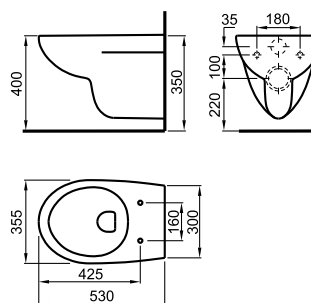

Wall-hung WC, Rimless

530 mm length

Wall-hung WC, Rimless

Ref. A346V03..0

White

425 RON

SUPRALIT® seat and cover with soft-closing system, metal hinges, easy fix

Ref. A801E52001

White

229 RON

SUPRALIT® seat and cover, metal hinges

Ref. A801E50001

White

157 RON

SLIM seat and cover with soft-closing system

Ref. A801E52002

White

229 RON