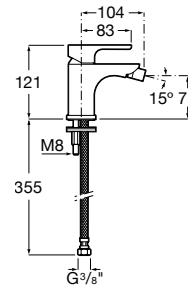

Bidet mixer* N

NB

Single lever bidet mixer smooth body with XL handle, aerator and flexible supply hoses.

Matt Black
Ref. A5A6C09NB0
627 RON