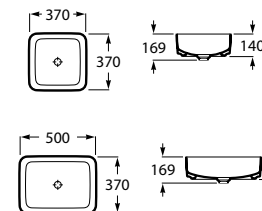

Basins Over countertop

Beyond*

00 62 64 65

White	Colour
2 392 RON	2 869 RON

White	Colour
1 714 RON	2 058 RON

	K	L	M
Totem	530	610	150
Minimal	610	640	
Bottle			

Inspira Square

00 62 63 64 65 66

White	Colour*(1)
1 784 RON	2 139 RON

White	Colour*
1 551 RON	1 860 RON

Trap	K
Totem	530
Minimal	
Bottle	570

Inspira Soft

00 62 63 64 65 66

White	Colour* (2)
1 633 RON	1 959 RON

White	Colour* (2)
1 312 RON	1 574 RON

Trap	K
Totem	530
Minimal	
Bottle	570

Dimensions in mm. Prices in RON without VAT. The present pricelist cancels the previous one.

*Product on request

Replace (.) in the product reference with the code of the chosen finish.

⁽¹⁾ Colour Matt white 62 on stock, rest of colours on request.

⁽²⁾ Colours Matt white 62, Onyx 64, Beige 65 on stock, rest of colours on request.