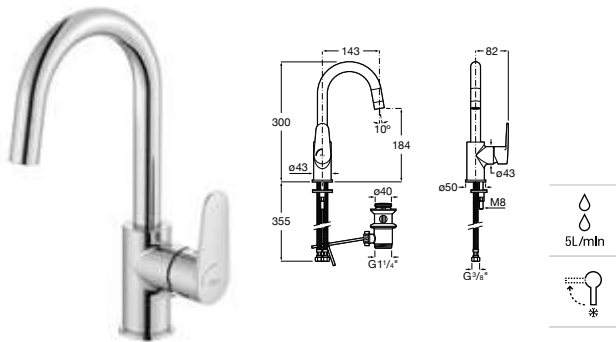

Basin mixer with lateral handle

Single-lever basin mixer with lateral handle, aerator, pop-up waste and flexible supply hoses. Cold Start. Chrome.

Ref. A5A404FC00
372 RON