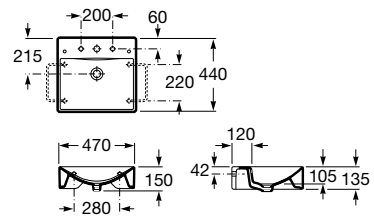

Diverta

470 x 440 x 135 mm

Countertop or wall-hung basin
with fixing kit
Ref. A3271110..0
White
859 RON