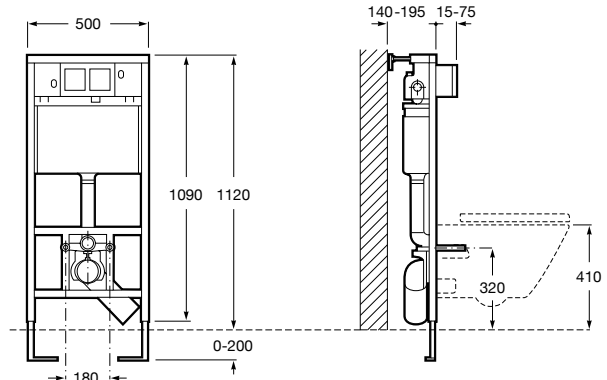

For wall-hung WC

Duplo WC ⁽¹⁾

Installation system for wall-hung WC. With cistern, dual flush mechanism 6/3, 4,5/3 or 4/2 litres and installation accessories. Minimum depth 140 mm. Draining elbow $\varnothing$ 90/90 and $\varnothing$ 90/110
Ref. A890090020
889 RON

Duplo WC Fluxor* ⁽¹⁾

Antivandal kit
Ref. A890065004
456 RON

Installation system for wall-hung WC. With dual flush-valve and installation accessories. Minimum depth 140 mm. Draining elbow $\varnothing$ 90/110
Ref. A890092100
1 991 RON

Duplo WC Smart ⁽²⁾

Installation system for wall-hung WC. With cistern, dual flush mechanism 6/3, 4,5/3 or 4/2 litres and installation accessories. Smart toilet connection and a corrugated pipe. Minimum depth 140mm, height 1190 and draining elbow $\varnothing$ 90/110
Ref. A890090800
1 190 RON