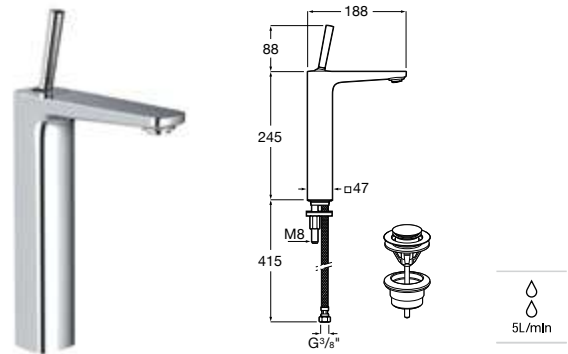

High spout basin mixer

High spout smooth body basin mixer with joystick handle, click-clack waste and flexible supply hoses. Chrome.
Ref. A5A376DC00
2 111 RON