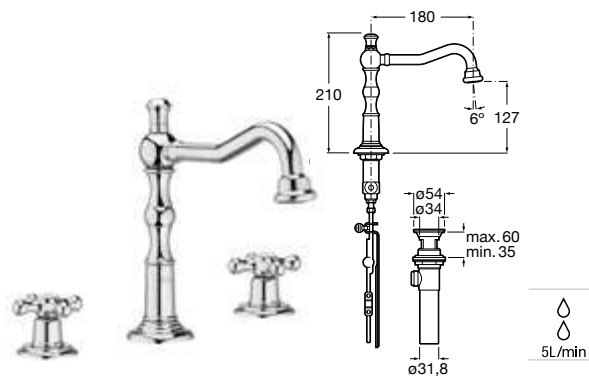

Deck-mounted basin mixer*

Basin mixer smooth body with central swivel spout, click-clack waste and flexible supply hoses.

Chromed.

Ref. A5A444BC00

1 044 RON