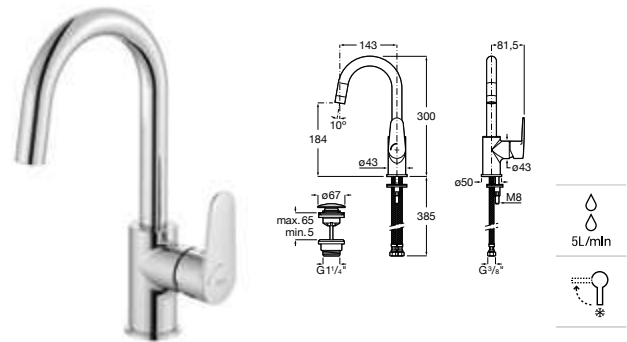

Basin mixer with lateral handle

Single-lever basin mixer smooth body with lateral handle, click-clack waste, aerator and flexible supply hoses. Cold Start. Chrome.

Ref. A5A444FC00
393 RON