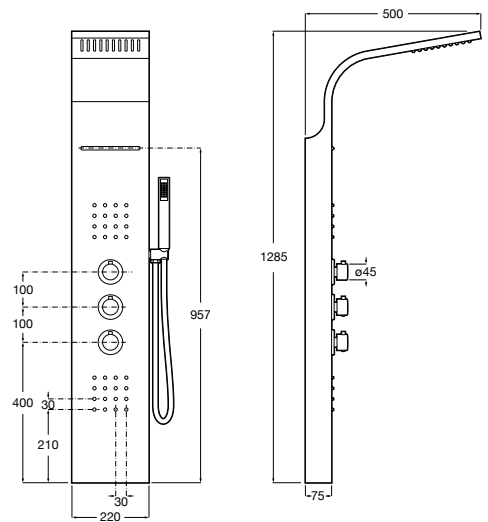

Evolution

Thermostatic hydromassage column

Thermostatic hydromassage column in stainless steel for shower tray. Integrated jets and cascade.
Ref. A5A9B8BC00
4 525 RON

Optional installation kit, for mounting the Essential column on a corner.
Ref. A525994103*
179 RON

Shelf. For installation on a Essential or Evolution hydromassage shower column.
Ref. A5B4863TPO*
196 RON