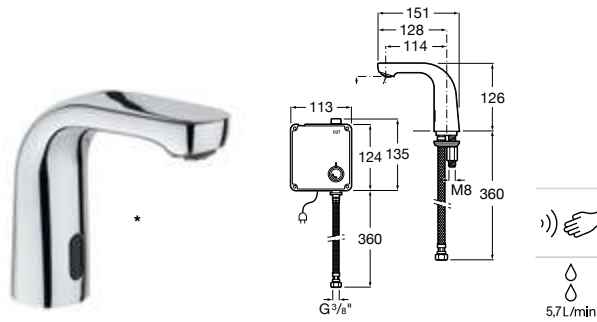

L20-E / Loft-E / Electronic

Electronic basin faucet L20-E. Premixed

Electronic basin faucet with flexible supply hoses. Chromed.

Powered by 4 AA alkaline batteries (1.5V LRG) (AA).
Ref. A5A5309C00
1559 RON

Powered by mains connection (230V)®.
Ref. A5A5509C00
1704 RON