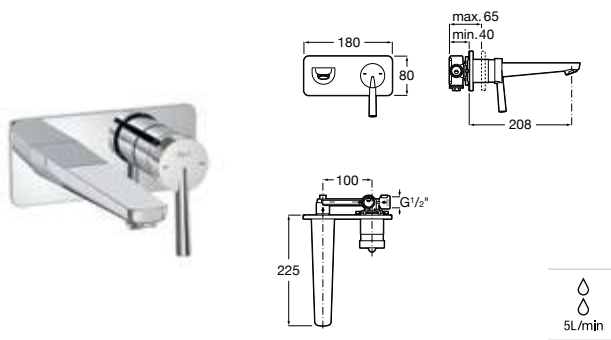

Built-in basin mixer

Built-in single-lever basin mixer. Chrome.
Ref. A5A356DC00
995 RON
To be completed with built-in universal body **Ref. A525220603**
326 RON