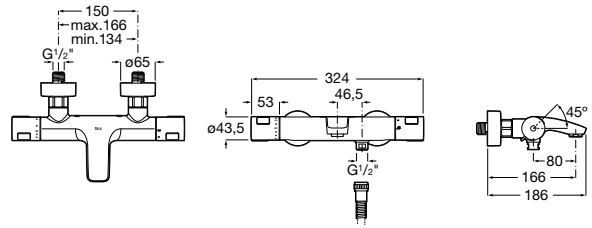

T-500

Wall-mounted thermostatic bath-shower mixer

Wall-mounted bath-shower mixer with diverter-flow regulator
Chrome.

Ref. A5A1E18C00
1535 RON

Matt Black
Ref. A5A1E18NB0
1657 RON