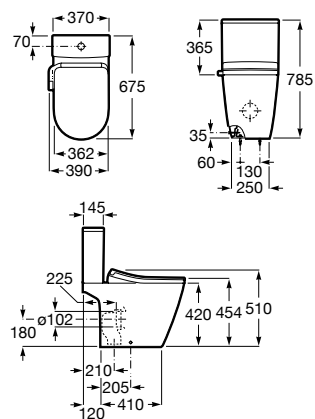

In-Wash® Ona back to wall single floorstanding*

530 mm length

Back to wall single floorstanding smart toilet with dual outlet. Roca Rimless®, seat and cover with washing and drying function included. Needs power supply.

Ref. A803153S01

4 943 RON