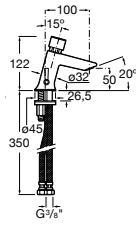

Instant / Self-closing

Deck-mounted basin mixer

Basin mixer with aerator. G3/8". Flow: 6 l/m.
Automatic closing: 15 sec. Chromed.
Ref. A5A3177C00
780 RON