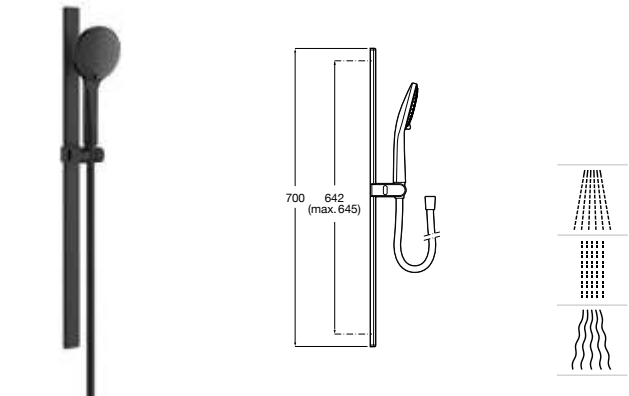

Shower kit Sensum 110/3

Hand shower 110 mm with 3 functions: Rain, Tonic and Pulse, slide bar 700 mm. and PVC flexible hose 1,70 m. Flow 6 L

Matt Black.

Ref. A5BGE09NB0 NB
417 RON

Matt White.

Ref. A5BGE09B00 BO
417 RON