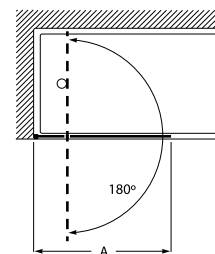

Victoria B1HF Maxiclean* N

B1HF - 1 hinged panel with 180° opening + 1 fixed segment
Height 1500 mm

Clear Glass

References	Dimensions	Dimensions mounting Min-Max (A)	Polished Silver
AM1443E85DC012NMN	1000	985-1000	1697 RON