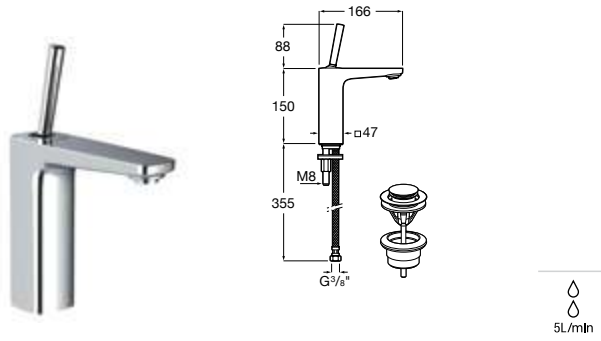

Pals* / Ceramic cartridge

Smooth body basin mixer with joystick handle, flexible supply hoses and click clack waste. Chrome.
Ref. A5A326DC00
1 508 RON