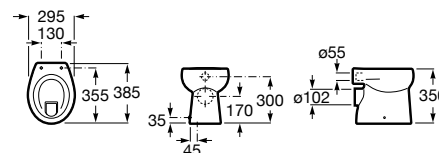

Baby toilets

Happening Baby*

BTW

415 mm length
310 mm height

Baby WC pan dual outlet for built-in or high-level cistern or fluxor, BTW, fixing kit, elbow for vertical waste

Ref. A347115000

White
1115 RON

Seat for Happening baby WC pan

Ref. A801116004

White

437 RON

Ref. A801116714

Yellow

437 RON

Baby*

FLAT BOWL

385 mm length.
350 mm height.

Baby WC pan for built-in or high-level cistern or fluxor

Horizontal outlet

Ref. A344PB7000

542 RON

Vertical outlet

Ref. A344PB8000

573 RON

D-Trit*

VC MACERATOR
Ref. A869000000
2367 RON

High-level cistern

Universal

High/semi high plastic cistern, 6/3L
Ref. A890200000
242 RON

Dimensions in mm.

Prices in RON without VAT.
The present pricelist cancels the previous one.

*Product on request