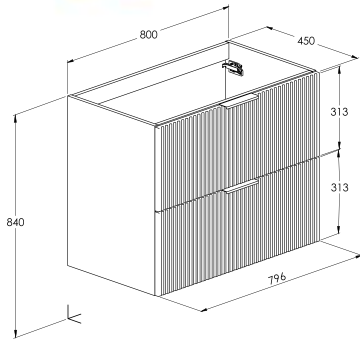

Unik*

Includes base unit and basin in white finish with 1 taphole

2 drawers

800 mm

Ref. A852478529 (Matt White) - 2 085 RON

Ref. A852478532 (Matt Black) - 2 085 RON

Ref. A852478464 (Light Oak) - 2 085 RON

Base Unit	Washbasin
A857955XXX	A3272A4000