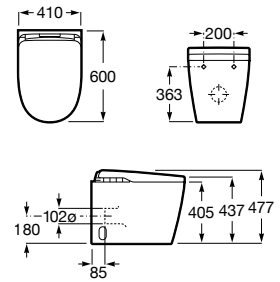

Insignia In-Wash® with In-Tank back to wall*

BTW

600 mm length

In-Wash® - Back to wall smart toilet with integrated dual flush 4,5/3 litre tank and dual outlet. Roca Rimless® Vortex, seat and cover with premium washing and drying function included. Supraglaze® coating. Needs power supply.