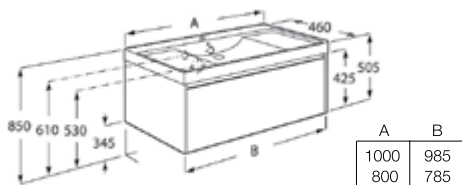

Unik *

Includes base unit with 1 drawer and a basin Fineceramic®. The basin is always supplied in white finish.