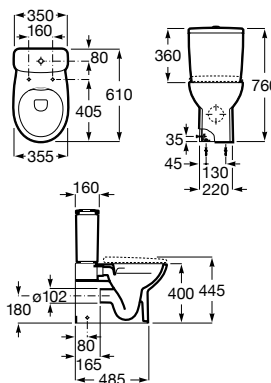

Compact Close-coupled WC, BTW, Rimless

610 mm length

Compact close-coupled WC, Rimless, BTW, dual outlet
Ref. A342V05000
White
432 RON

Dual flush 4,5/3L adjustable to 4/2L
WC cistern with bottom inlet
Ref. A341V01000
White
277 RON

Dual flush 4,5/3L adjustable to 4/2L
WC cistern with side inlet
Ref. A341V00000
White
277 RON

SUPRALIT® seat and cover with soft-closing system, metal hinges
Ref. A801E62001
White
229 RON

SUPRALIT® seat and cover, metal hinges
Ref. A801E60001
White
183 RON

SLIM seat and cover with soft-closing system
Ref. A801E62002
White
229 RON