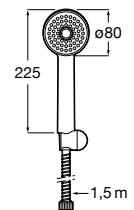

Chrome.

Ref. A5A0D6AC0K

446 RON

Wall-mounted shower mixer

Single-lever shower mixer with handshower, 1.50 m flexible hose and swivel shower bracket.

Chrome.

Ref. A5A206AC0K

375 RON