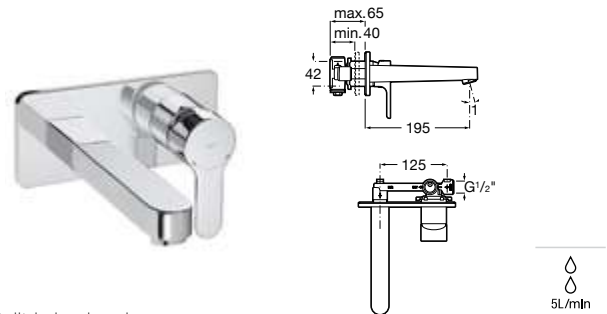

Built-in basin mixer.

Chrome **Ref. A5A3L09C00** **517 RON**
Matt Black **N Ref. A5A3L09NB0*** **752 RON**

NB

To be completed with built-in universal body **NB**
Chrome **Ref. A525220603** **326 RON**
Matt Black **Ref. A5252206NB*** **390 RON**