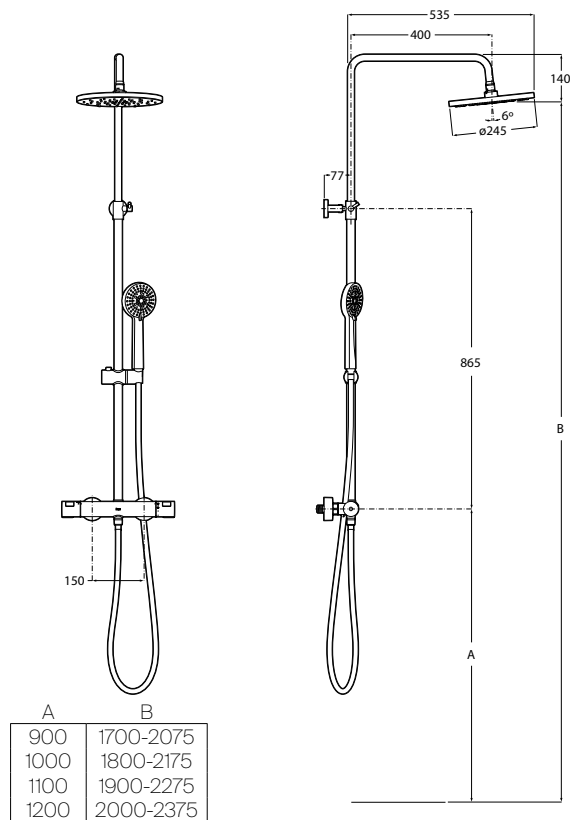

Victoria-T Plus / Victoria-T Basic

Victoria-T Basic thermostatic bath-shower column

Bath-shower column with retractable spout. Shower head $\varnothing 200$ mm, metal flexible hose 1,7 and swivel bracket. Hand shower $\varnothing 100$ with 1 function.
Chrome
Ref. A5A2N18C00
2 856 RON

Finishes:

Victoria-T Plus thermostatic telescopic shower column

Thermostatic shower column with adjustable height. The shower head $\varnothing 245$ mm can be swivelled, flexible hose 1,70 m metal and swivel bracket. Hand shower $\varnothing 100$ with 3 functions.
Chrome
Ref. A5A2F18C00
2 424 RON

Matt Black **N**
Ref. A5A2F18NB0⁰¹
2 985 RON

Finishes: