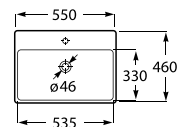

550 x 460 mm

Wall-hung basin FINECERAMIC®
Ref. A327685.0

White	Matt White* / Matt Black*	Supraglaze®*
826 RON	990 RON	1 073 RON