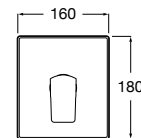

Built-in bath or shower mixer

Single-lever built-in bath or shower mixer. Chrome. To be completed with RocaBox ref. A525869403
Ref. A5A2B01C00
1 195 RON