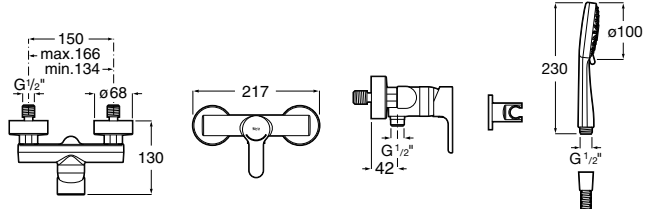

Single-lever shower mixer with hand shower Stella 100/3, satin PVC flexible hose 1.75m and fixed shower bracket.
Matt Black

Ref. A5A2009NB4
749 RON