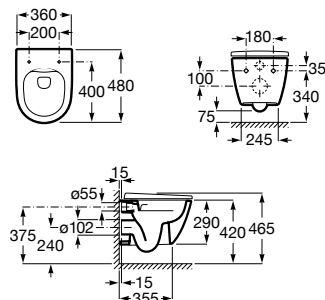

SUPRALIT® seat and cover, metal hinges

Ref. A801E20..1

White	Matt White / Matt Black
367 RON	440 RON