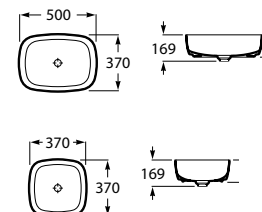

White	Colour* (2)
1 312 RON	1 574 RON

Trap	K
Totem	530
Minimal	
Bottle	570

Dimensions in mm. Prices in RON without VAT. The present pricelist cancels the previous one.

*Product on request

Replace (.) in the product reference with the code of the chosen finish.