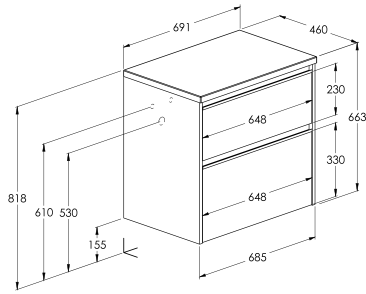

2 drawers

700 mm

Ref. A857897806 (Glossy White) - 1 611 RON
 Ref. A857897529 (Matt White) - 1 611 RON
 Ref. A857897532 (Matt Black) - 1 611 RON
 Ref. A857897534 (Forest Green) - 1 611 RON
 Ref. A857897538 (Navy Blue) - 1 611 RON
 Ref. A857897464 (Light Oak) - 1 611 RON