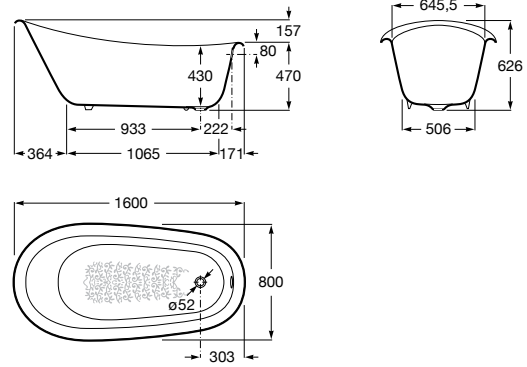

Dimensions	Ref. A234250007	Bath⁽¹⁾ with white exterior	White
1600 x 800			14 889 RON

⁽¹⁾ Support options not included