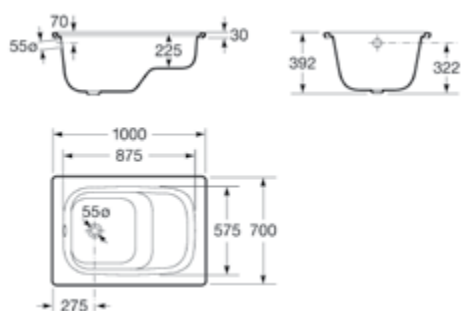

Baths / Steel

Contesa-Bañaseo

STEEL

±2,4
mm

	Capacity	White
Ref. A213100001	73 L	1 076 RON