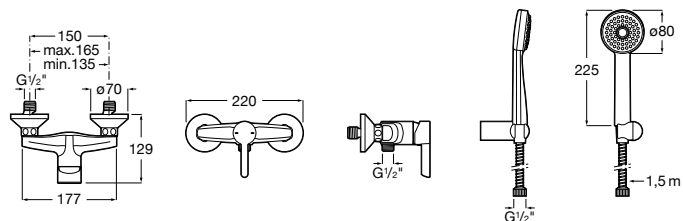

Wall-mounted shower mixer

Single-lever shower mixer with hand shower, flexible hose and shower bracket. Chrome.

Ref. A5A2A7AC0K
400 RON