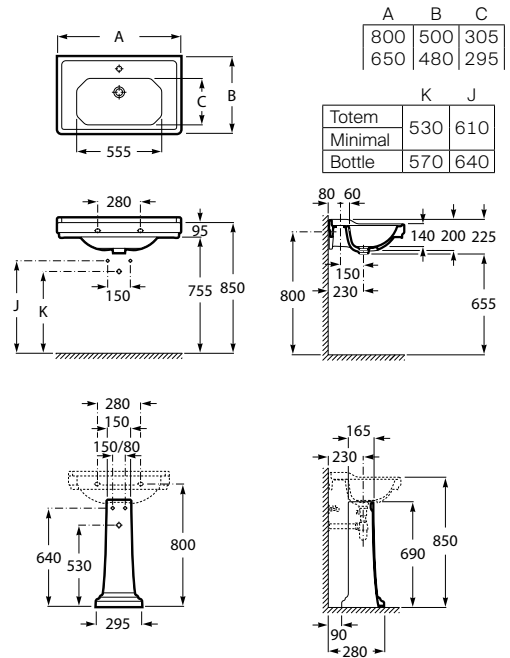

Carmen

wall-hung basin or for pedestal

800 x 500 mm

Basin
with fixing kit
Ref. A3270A0000
White
1915 RON

650 x 480 mm

Basin
with fixing kit
Ref. A3270A1000
White
1721 RON

Pedestal
Ref. A3370A0000
White
1239 RON