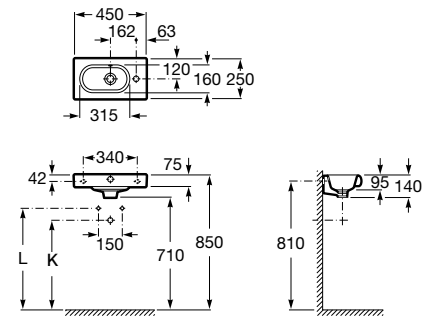

450 x 250 mm

Wash-stand
with fixing kit
Ref. A327248.O
White
687 RON

Application	K (siphon)	L
Wall-hung	530	610
Semipedestal	570 Bottle	640