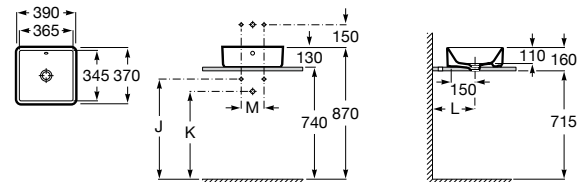

Over countertop basin

390 x 370 mm
Over countertop basin
Ref. **A3270ML..0**
White
660 RON