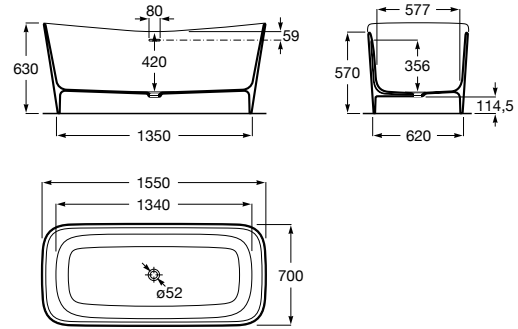

Option: Click-Clack waste in colour

Ref. A24L5810.. *

486 RON

| Tura bath

Baths / Stonex®

Maui Square

STONEX®

1550 x 700