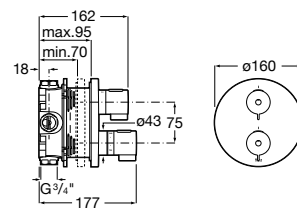

T-500 ^N

Built-in thermostatic bath-shower mixer*

Built-in thermostatic bath-shower mixer
with diverter-flow regulator

Chrome.

Ref. A5A0C18C00

1 245 RON

Matt Black

Ref. A5A0C18NB0

1 494 RON

To be completed with RocaBox Ref. A525869403