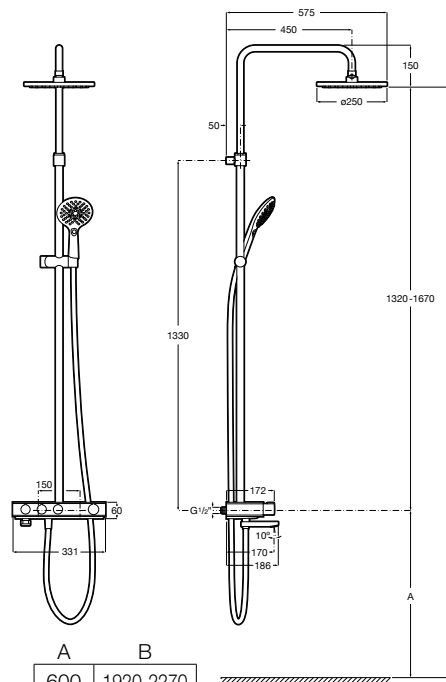

Ref. A5A9H09C00
6 207 RON

Finishes:

A	B
600	1920-2270
700	2020-2370
800	2120-2470
900	2220-2570

INDEX-T Switch 3w Shower

Thermostatic shower column with button technology. Headshower \varnothing 300 mm with 2 functions, flexible hose PVC satin 1,5 m and handshower Plenum Go 120 mm with 3 functions. Includes shelf
 Chrome