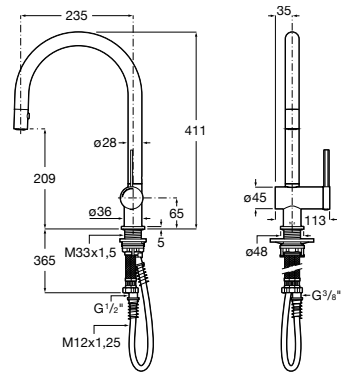

Ona

Single-lever kitchen sink mixer*

Single-lever kitchen sink mixer with retractable swivel spout "U", with aerator and flexible supply hoses. With 2 functions.

Chrome
Ref. A5A811FC00
971 RON

Rest of finishes
Ref. A5A811F.0
1 359 RON

Single-lever kitchen sink mixer*

Single-lever kitchen sink mixer with swivel spout "U", with aerator and flexible supply hoses.

Chrome
Ref. A5A841FC00
810 RON

Rest of finishes
Ref. A5A841F.0
1 134 RON