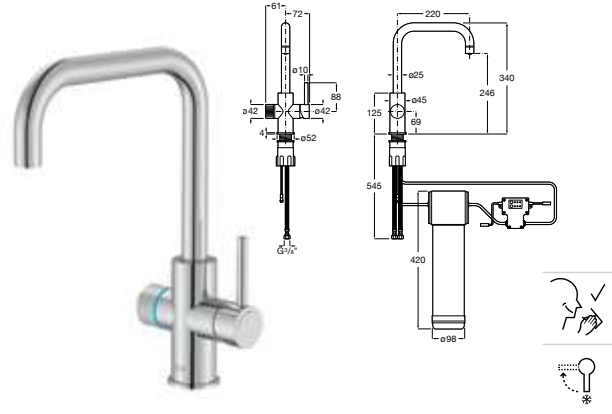

Roca 2-way filter technology* **N**

Kitchen sink mixer with 2 ways for filtered water and tap water, swivel spout L and flexible supply hoses. Includes filter at 5 stages. Cold Start.

Chrome.
Ref. A5A8C3GC00 **C0**
1448 RON

Matt Black.
Ref. A5A8C3GNB0 **NB**
1 880 RON

Stainless steel
Ref. A5A8C3GSMO **SM**
1 880 RON