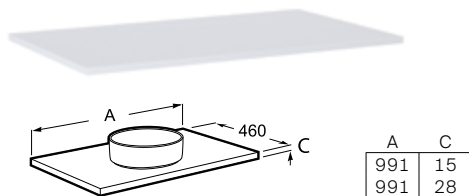

Countertop*

991x460x15 mm (Marble)

- Ref. A857782529 (Matt White) - 1790 RON
- Ref. A857782532 (Matt Black) - 1790 RON
- Ref. A857782534 (Forest Green) - 1790 RON
- Ref. A857782538 (Navy Blue) - 1790 RON

991x460x28 mm (MDF)

- Ref. A857782464 (Light Oak) - 639 RON