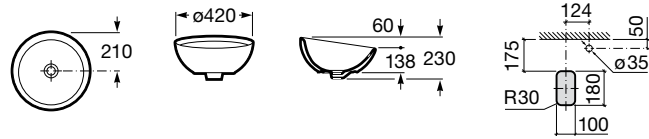

The Gap

$\varnothing 390$ mm

Over countertop basin

Ref. A3270MJ.0

White

444 RON

Bol

$\varnothing 420$ mm

Over countertop basin

Ref. A327876.0

White

758 RON

Dimensions
in mm.

Prices in RON without VAT.
The present pricelist cancels the previous one.

Replace (..) in the product reference with
the code of the chosen finish.