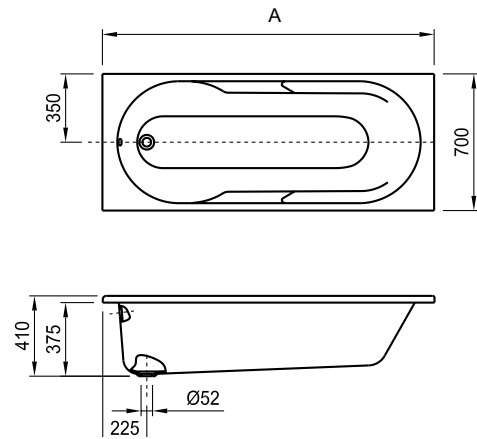

Baths / Acrylic

Tazia

ACRYLIC

A
1700
1600
1500

Acrylic bath

Dimensions		Massage	Capacity	White
1700 x 700	Ref. A248405000	Without massage	178 L	781 RON
	Ref. A259923000	Front panel		352 RON
	Ref. A259926000	Side panel		207 RON
	Ref. A25F032000	Structure for bath		288 RON
1600 x 700	Ref. A248396000	Without massage	159 L	781 RON
	Ref. A259924000	Front panel		336 RON
	Ref. A259926000	Side panel		207 RON
	Ref. A25F033000	Structure for bath		288 RON
1500 x 700	Ref. A248397000	Without massage	124 L	740 RON
	Ref. A24F112000	Legs for bath		197 RON
	Ref. A24L542000	Siphon		168 RON

Mounting with legs is recommended for built-in installation. To install the bath with panels it is recommended to use structure for better stability of the bath.