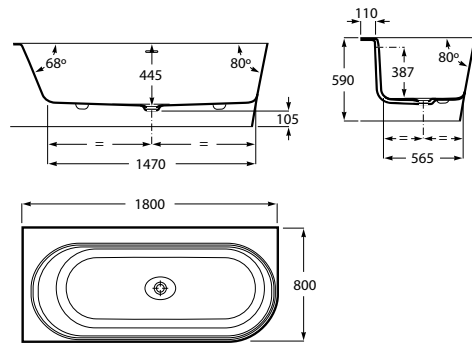

Raina*

STONEX®

1800 x 800

Stonex® corner bath, left. Includes waste drain (ø 52 mm) and integrated overflow

	Massage	Capacity	White	Colour
Ref. A248663.0	Without massage	320 L	13 224 RON	15 207 RON

Option: Click-Clack waste in colour

Ref. A24L5810..* **486 RON** OR CN RG NB

Raina*

STONEX®

1800 x 800

Stonex® corner bath, right. Includes waste drain (ø 52 mm) and integrated overflow

	Massage	Capacity	White	Colour
Ref. A248664.0	Without massage	320 L	13 224 RON	15 207 RON

Option: Click-Clack waste in colour

Ref. A24L5810..* **486 RON** OR CN RG NB

Dimensions in mm.

Prices in RON without VAT. The present pricelist cancels the previous one.

*Product on request

Replace (..) in the product reference with the code of the chosen finish.