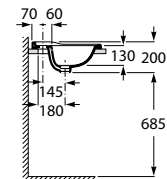

K	J
Totem	530	610
Minimal		
Bottle	570	640