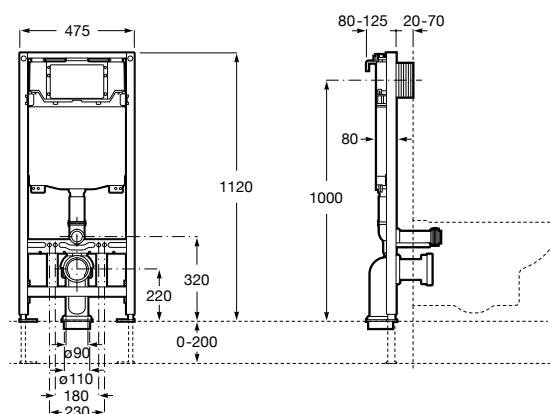

For wall-hung WC

Duplo WC One

Built-in structure with compact dual-flush cistern for wall-hung WC. Minimum depth horizontal outlet: 80 mm. Minimum depth vertical outlet: 107/125 mm (DN90/DN100). Axial distance of 180 and 230 mm. Elbow $\varnothing 90/\varnothing 110$. Metallic profile capable of withstanding 400 kg. Adjustable feet from 0-200 mm with braking system. Upper hydraulic connections.

Ref. A890070020
839 RON

Duplo WC One Compact

Built-in structure with compact dual-flush cistern for wall-hung WC. Minimum depth horizontal outlet: 80 mm. Minimum depth vertical outlet: 90/110 mm (DN90/DN100). Axial distance of 180 and 230 mm. Elbow $\varnothing 90/\varnothing 110$. Metallic profile capable of withstanding 400 kg. Adjustable feet from 0-200 mm with braking system. Upper hydraulic connections.

Ref. A890073020
1 060 RON

Duplo WC One Smart

Built-in structure with compact dual-flush cistern, inlet flexible pipe for Smart Toilets, corrugated pipe and installation accessories. Minimum depth horizontal outlet: 80 mm. Minimum depth vertical outlet: 107/125 mm (DN90/DN100). Height 1,190 mm and elbow $\varnothing 90/\varnothing 110$. Axial distance of 180 and 230 mm. Recommended for the installation of wall-hung Inspira In-Wash®. Adjustable feet from 0-200 mm with braking system. Upper hydraulic connections.

Ref. A890078020

1 234 RON