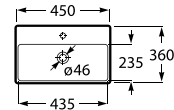

450 x 360 mm

Compact wall-hung basin FINECERAMIC®

Ref. A327682..0

White	Matt White* / Matt Black*	Supraglaze®**
624 RON	748 RON	810 RON