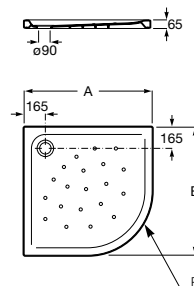

Dimensions		White
1000 x 1000 x 65	Ref. A37450A000	1708 RON
900 x 900 x 65	Ref. A37450B000	1227 RON
Waste 90 ø	Ref. A506404400	197 RON

A	B	R
1000	1000	504
900	900	504

→ Non-enameled side