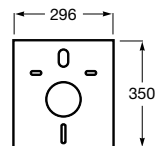

Accessibility and comfort

Duplo Handicapped*

Frame for fixing grab rails.
Right / left installation
Ref. A890090600
521 RON

Silent in wall

Noise absorption joint
Ref. A890063000
51 RON

For wall-hung WC

Duplo WC One