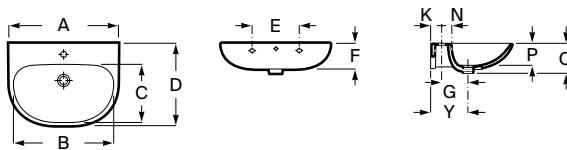

Wall-hung basin for pedestal or semi pedestal

A	B	C	D	E	F	G	J	K	N	P	Q
650	600	345	490	280	150	155	220	65	60	130	175
560	510	315	460	280	150	155	220	65	60	130	175
520	465	280	425	280	135	155	220	65	60	120	165
450	385	245	380	280	125	135	190	55	60	115	155

650 x 490 mm

Wall-hung basin
Basin with fixing kit
Ref. A325V01000
White
272 RON

560 x 460 mm

Wall-hung basin
Basin with fixing kit
Ref. A325V02000
White
249 RON

520 x 420 mm

Wall-hung basin
Basin with fixing kit
Ref. A325V03000
White
218 RON

450 x 380 (1) mm

Wall-hung basin
Basin with fixing kit
Ref. A325V04000
White
183 RON

Pedestal
Ref. A335990000
White
220 RON

Semipedestal
Ref. A337991000
White
211 RON

Semipedestal
Ref. A337992000
White
191 RON

(1) Compatible with pedestal or semipedestal A337992..0