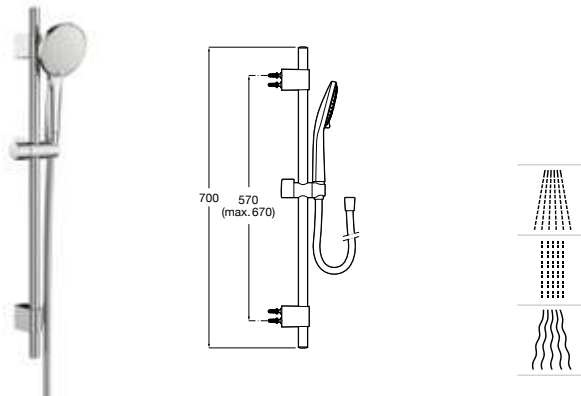

Shower kit Sensum 110/3

Hand shower 110 mm with 3 functions: Rain, Tonic and Pulse, slide bar 700 mm. and PVC flexible hose 1,70 m. Flow 6 L

Chrome.

Ref. A5BG409C00 Co
368 RON