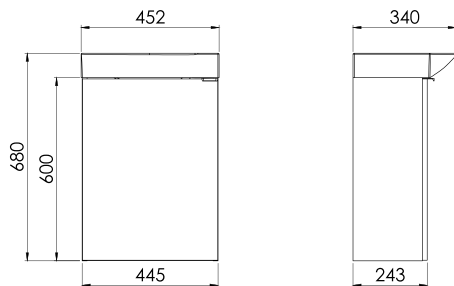

Unik

Includes base unit and basin in white finish with 1 taphole
Handle is ordered separately

1 door

450 mm

Ref. A852444806 (Glossy White) - 770 RON
Ref. A852444534 (Forest Green) - 770 RON
Ref. A852444464 (Light Oak) - 770 RON
Ref. A852444540 (Alpine Walnut) - 770 RON
Ref. A852444532 (Matt Black) - 770 RON
Ref. A852444574 (Light Oak Structure) - 770 RON

Base Unit	Washbasin
A857948XXX	A3272A5000