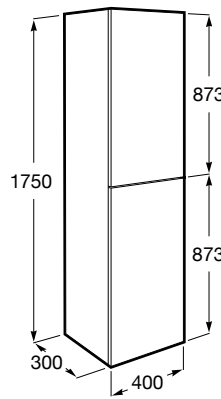

Delta column *

1750 x 400 mm

- Ref. A857635509 (Matt White) - 1997 RON
- Ref. A857635510 (Grey Sand) - 1997 RON
- Ref. A857635511 (Dark Elm) - 1997 RON
- Ref. A857635512 (Light Oak) - 1997 RON
- Ref. A857635513 (Matt Green) - 1997 RON