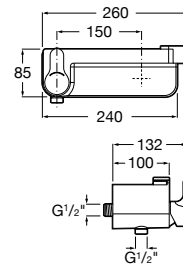

Deck-S*

Single-lever shower mixer with shelf