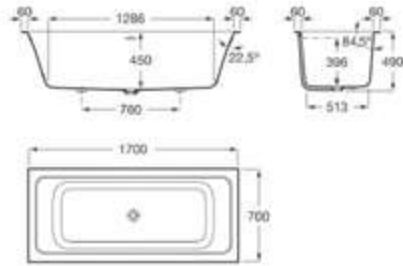

Option: Click-Clack waste in colour

Ref. A24L5810..* 486 RON

Ona*

STONEX®

1700 x 700

Rectangular Stonex® drop in bath. Includes click-clack drain, trap and integrated overflow.

	Massage	Capacity	White
Ref. A248631000	Without massage	277 L	9 442 RON