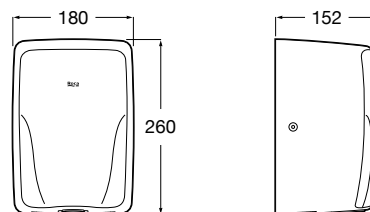

Public

Hand dryer with sensor.

General technical data

Wall-mounted hand dryer with sensor.
Bright finish.
Ref. A818021001
930 RON

• Installation:	Wall-mounted	• Sensor range:	18-19 cm (using Kodak white card) 11-12 cm (using Kodak grey card)
• Material:	Stainless steel AISI 304	• Voltage:	220-240 V
• Finish:	Bright finish	• Air temperature:	20 °C - 40 °C
• Air flow:	29 m³/h	• LED:	Blue
• Motor:	25,000 rpm	• Drying time:	10-15 seconds
• Frequency:	50/60 Hz	• Noise level:	72 dB
• Power:	1,250 W	• Protection level:	IP 13
• Air flow:	29 m³/h