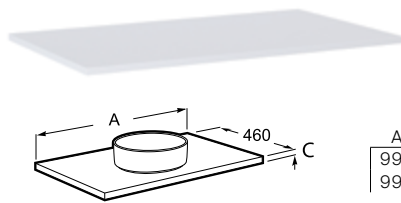

Countertop*

A	C
991	15
991	28

991x460x15 mm (Marble)

- Ref. A857782529 (Matt White) - 1 790 RON
- Ref. A857782532 (Matt Black) - 1 790 RON
- Ref. A857782534 (Forest Green) - 1 790 RON
- Ref. A857782538 (Navy Blue) - 1 790 RON

991x460x28 mm (MDF)

- Ref. A857782464 (Light Oak) - 639 RON