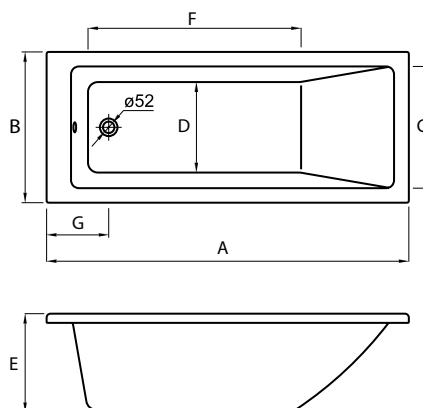

Baths / Acrylic

Nolah

ACRYLIC

A	B	C	D	E	F	G
1800	800	670	490	450	1200	245
1700	750	610	440	450	1035	290
1700	700	560	390	460	1035	290

Acrylic bath

Dimensions	Massage	Capacity	White
1800 x 800	Ref. A248636000	Without massage	258 L 1154 RON
	Ref. A259131000	Front panel	560 RON
	Ref. A259130000	Side panel	392 RON
	Ref. A25P036000	Structure for bath	373 RON
1700 x 750	Ref. A248400000	Without massage	206 L 1051 RON
	Ref. A259923000	Front panel	352 RON
	Ref. A259927000	Side panel	443 RON
	Ref. A25F032000	Structure for bath	288 RON
1700 x 700	Ref. A248395000	Without massage	186 L 1051 RON
	Ref. A259923000	Front panel	352 RON
	Ref. A259926000	Side panel	207 RON
	Ref. A25F032000	Structure for bath	288 RON
	Ref. A24F112000	Legs for bath	197 RON
	Ref. A24L542000	Siphon	168 RON

Mounting with legs is recommended for built-in installation. To install the bath with panels it is recommended to use structure for better stability of the bath.