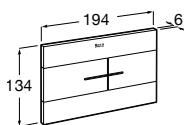

Operating plates for **Duplo S** cisterns **N**

PS2 ⁽¹⁾

Plate PS2 Dual

Operating plate
Everlux
Ref. A8902243.. 777 RON

Stainless Steel
Ref. A890224304 777 RON