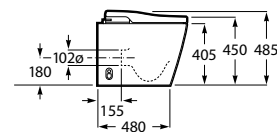

585 mm length

In-Wash® - Roca Rimless® Vortex back to wall smart toilet with integrated tank. Seat and cover with washing and drying function included. Supraglaze® coating. Needs power supply.

Ref. A803095001

14 699 RON