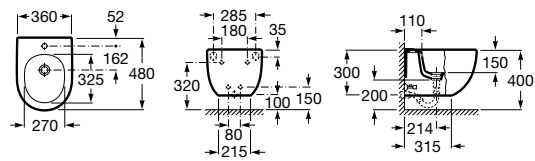

Compact wall-hung bidet

480 mm length

Bidet
Ref. A357246..0
White
1 023 RON