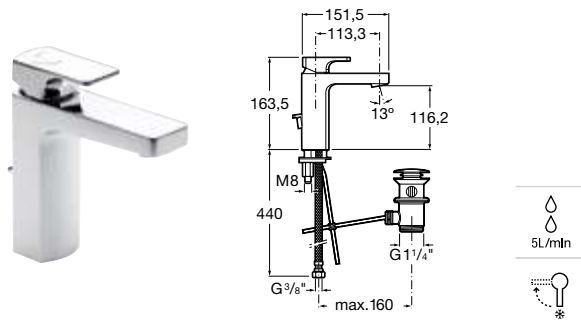

L90*/L90C* / Ceramic cartridge

Basin mixer

Single-lever basin mixer with pop-up waste and flexible supply hoses. Cold start. Chrome.
Ref. A5A3E01C00
1 604 RON