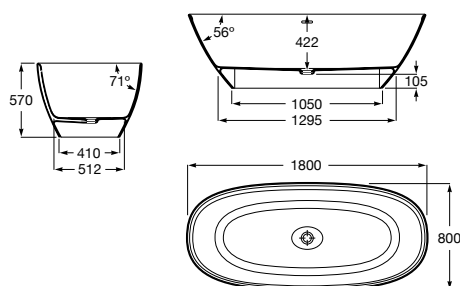

Baths / Stonex®

Ariane*

STONEX®

1800 x 800

Stonex® bath. Includes waste drain (ø 52 mm) and integrated overflow

Ref. A248669.0	Massage	Capacity	White	Colour
	Without massage	284 L	13 224 RON	15 207 RON

Option: Click-Clack waste in colour

Ref. A24L5810.. * **486 RON** OR CN RG NB

Ariane*

STONEX®

1700 x 750

Stonex® bath. Includes waste drain (ø 52 mm) and integrated overflow

Ref. A248670.0	Massage	Capacity	White	Colour
	Without massage	260 L	12 683 RON	14 586 RON

Option: Click-Clack waste in colour

Ref. A24L5810.. * **486 RON** OR CN RG NB