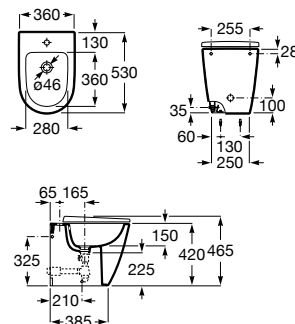

SUPRALIT® cover for bidet
Ref. A806E10..1

White	Matt White / Matt Black
356 RON	426 RON