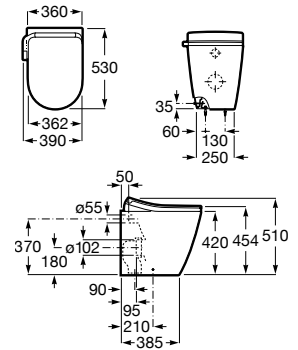

In-Wash® Ona, back to wall single floorstanding with heated seat*

530 mm length

Back to wall single floorstanding smart toilet with dual outlet. Roca Rimless®, seat and cover with washing and drying function included. Heated seat with adjustable temperature. Needs power supply. Basic Tank One Compact installation system (A890070200) recommended.

Ref. A80315GS01
5 770 RON

Recommended installation with
Concealed cistern Basic Tank One Compact
Ref. A890070200
540 RON