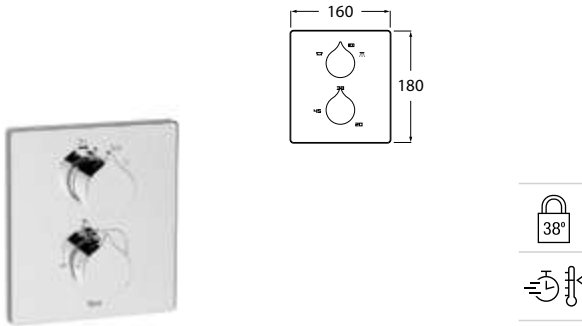

Insignia-T* / Thermostatic

Built-in thermostatic bath-shower mixer