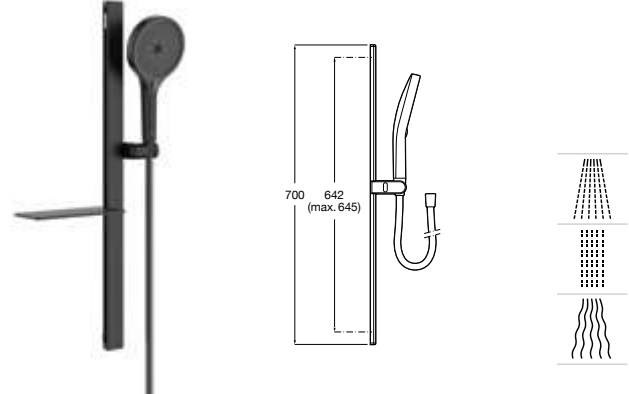

Shower kit Plenum 130/3

Hand shower 130 mm with 3 functions: Rain, Tonic and Pulse, slide bar 700 mm. and PVC flexible hose 1,70 m. Flow 8 L

Matt Black.

Ref. A5B8E14NB0 NB
478 RON

Matt White.

Ref. A5B8E14B00 BO
478 RON