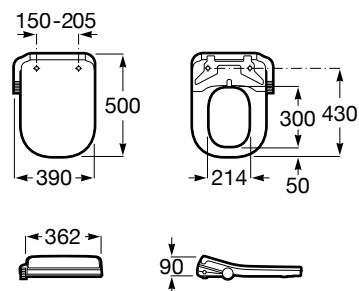

Multiclean® M4 Square* **N**

Seat with washing and drying function. Square shape. Needs power supply.

Ref. A804054021
4 685 RON