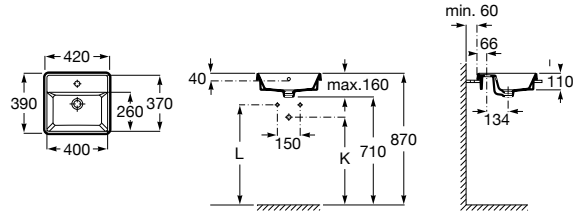

Drop-in basin

420 x 390 mm
Drop-in basin
Ref. **A3270Y9..0**
White
614 RON

	K (Trap)	L
Totem/Minimal	530	610
Bottle	610	640