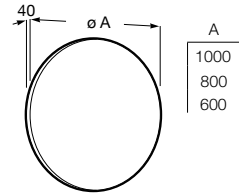

Luna Frame N

Mirror

Mirrors

1200 x 800 mm
Ref. A812416000
1207 RON

800 x 800 mm
Ref. A812414000
940 RON

Round mirror

Ø 1000 mm
Ref. A812419000
1478 RON

Ø 800 mm
Ref. A812418000
1153 RON

1000 x 800 mm
Ref. A812415000
1118 RON

600 x 800 mm
Ref. A812413000
787 RON

Ø 600 mm
Ref. A812417000
831 RON