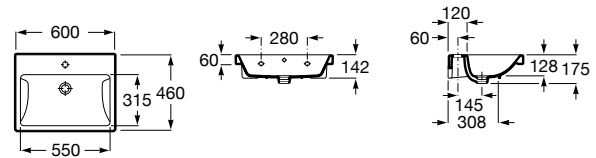

The Gap

600 x 460 mm
Wall-hung basin with fixing kit
Ref. A3270M1..0
White
797 RON