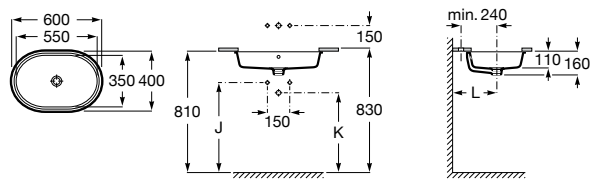

Trap	K	J	L
Totem/Minimal	530	610	300-340
Bottle	570	640	240-290