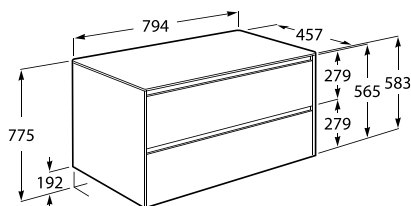

800 mm (Left)

- Ref. A851729509 (Matt White) - 3 637 RON
- Ref. A851729510 (Grey Sand) - 3 637 RON
- Ref. A851729511 (Dark Elm) - 3 637 RON
- Ref. A851729512 (Light Oak) - 3 637 RON
- Ref. A851729513 (Matt Green) - 3 637 RON

Base Unit	Countertop
A857631XXX⁽¹⁾	A857618XXX

800 mm (Right)

- Ref. A851727509 (Matt White) - 3 637 RON
- Ref. A851727510 (Grey Sand) - 3 637 RON
- Ref. A851727511 (Dark Elm) - 3 637 RON
- Ref. A851727512 (Light Oak) - 3 637 RON
- Ref. A851727513 (Matt Green) - 3 637 RON

Base Unit	Countertop
A857629XXX⁽¹⁾	A857618XXX

⁽²⁾ Washbasins are ordered separately

⁽¹⁾Base unit in colour Dark Elm (511) is combined with Countertop in colour Grey Sand (510)

⁽¹⁾Base unit in colour Light Green (512) is combined with Countertop in colour Pebble Grey (514)