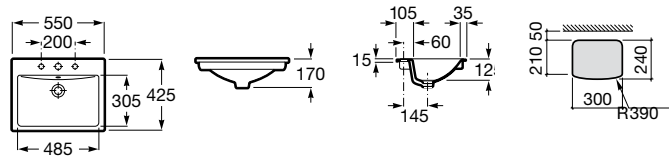

Diverta

550 x 425 mm

Drop-in basin
Ref. A327116000
White
898 RON