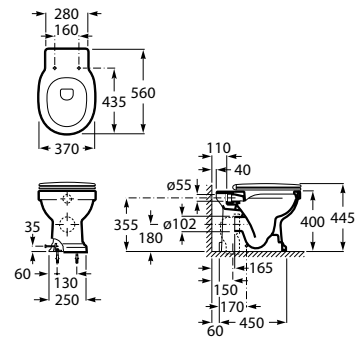

Single floorstanding WC, for built-in, high cistern or fluxor, Rimless

560 mm length
Rimless WC with dual outlet with fixing kit
Ref. A3440A9000
White
2 603 RON

SUPRALIT® seat and cover with soft-closing system, metal hinges
Ref. A801B5200B
White
696 RON