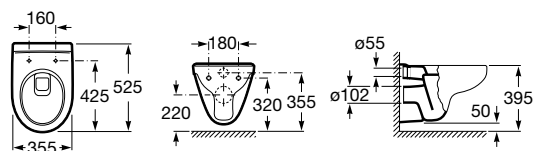

Wall-hung WC

525 mm length
Wall-hung WC
Ref. A346303..S
White
430 RON

Seat and cover, Duroplast, metal hinges
Ref. A801390..5
White
108 RON

SLIM seat and cover with soft-closing system
Ref. A801392..1
White
155 RON

SUPRALIT® seat and cover with soft-closing system, metal hinges Easy Remove
Ref. A801B62..B
White
255 RON