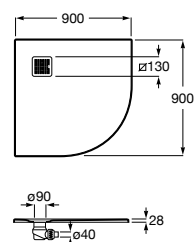

Dimensions		
900 x 900 x 28 ⁽¹⁾	Ref. AP10338438400..0	1496 RON
900 x 900 angular ⁽²⁾	Ref. AP10538438400..0	1346 RON

Drain 800 mm height
Ref. A27L018000 - 218 RON

Drain 600 mm height
Ref. A27L026000 - 218 RON

Dimensions in mm.

Prices in RON without VAT. The present pricelist cancels the previous one.

*Product on request

Replace (.) in the product reference with the code of the chosen finish.

⁽¹⁾ Colour White 10, Slate 20, Black 40, Onyx 64 on stock
⁽²⁾ Colour White 10 on stock