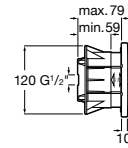

Shower jets **Puzzle** **N**

Puzzle* **N**

Adjustable jet 42 x 42 mm with 1 function. Square

Chrome.
Ref. A5B154AC00 **C0**
 203 RON

Matt Black.
Ref. A5B154ANB0 **NB**
 305 RON

Puzzle **N**

Adjustable jet 125 x 125 mm with 1 function. Square