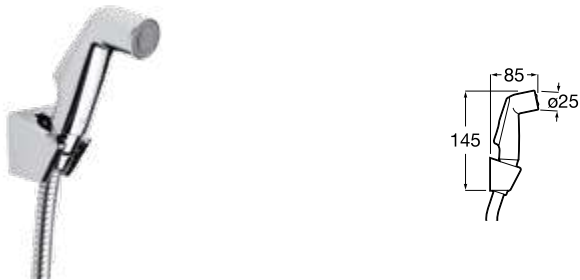

Shower kit bidet **Be Fresh**

Wall-mounted shower kit bidet

Bidet shower kit (1 outlet). Includes hand-shower,
wall bracket and 1.2 m metallic flexible hose

Chrome. C0
Ref. A5B9130C00 C0
120 RON

Everlux. CN RG NM
Ref. A5B9130..0 C0 RG NM
522 RON

Matt White. B0
Ref. A5B9130B00* B0
301 RON

Matt Black. NB
Ref. A5B9130NB0 NB
301 RON