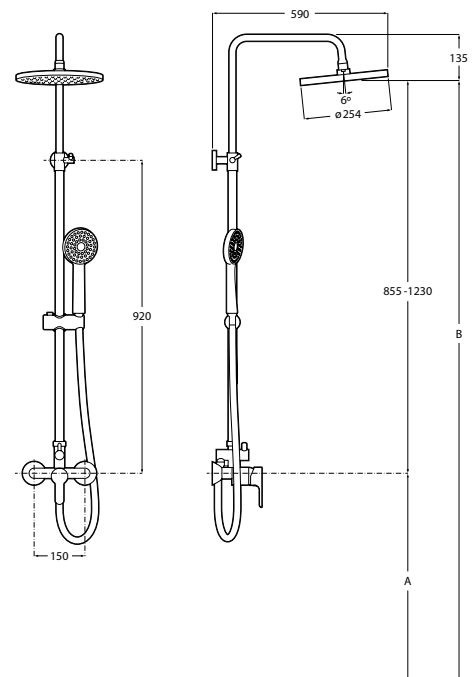

Finishes:

CO

A	B
900	1755-2130
1000	1855-2230
1100	1955-2330
1200	2075-2430

Victoria Connect Plus connectable shower column**Victoria Connect Plus**

Connectable telescopic shower column with shower head $\varnothing 245$, hand shower $\varnothing 100$ with 1 function, flexible hose 1,7 m and swivel bracket.