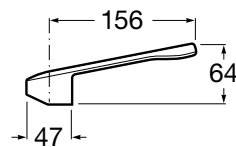

Ref. A5A0123C02
612 RON

Elbow handle⁽¹⁾

Elbow handle. Compatible with all the faucets in the set. Chrome.

Ref. A525003000
78 RON

Dimensions in mm.

Prices in RON without VAT. The present pricelist cancels the previous one.