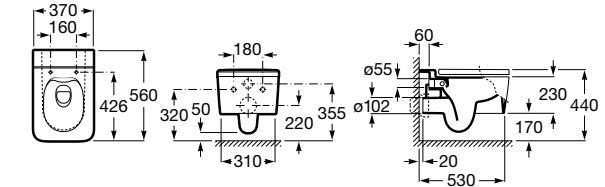

White	Colour*
419 RON	419 RON

Wall-hung WC Square, Rimless

- 00
- 62
- 63
- 64
- 65
- 66

560 mm length
 Wall-hung WC
 Rimless
 Ref. A346537.0

White	Colour
2 094 RON	2 512 RON

SUPRALIT® seat and cover with soft-closing system, metal hinges, Easy Remove
 Ref. A801532..B