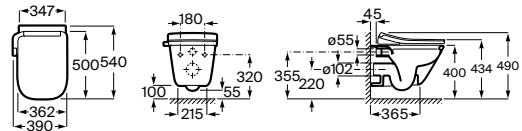

In-Wash® Gap wall-hung*

N

Wall-hung smart toilet. Includes Roca Rimless®, seat and cover with washing and drying function. Needs power supply.

Ref. A803180001
5 055 RON

In-Wash® Gap wall-hung with heated seat*

N

Wall-hung smart toilet. Includes Roca Rimless®, seat and cover with washing and drying function. Heated seat with adjustable temperature. Needs power supply.

Ref. A80318F001
5 055 RON