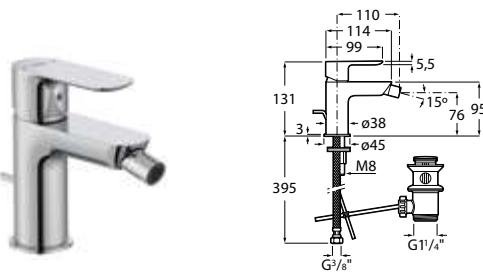

To be completed with Universal built-in body.
Ref. A5252206..
390 RON

Bidet mixer

Single-lever bidet mixer with aerator,
 pop-up waste and flexible supply hoses.
 Chrome
Ref. A5A606EC00
514 RON

Bidet mixer