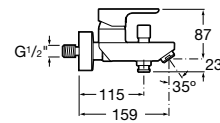

Matt Black
Ref. A5A6C09NB0
627 RON

Bidet mixer

Single-lever bidet mixer with XL handle, swivel aerator, pop-up waste and flexible supply hoses.

Chrome.
Ref. A5A6A09C00
457 RON

Wall-mounted bath-shower mixer