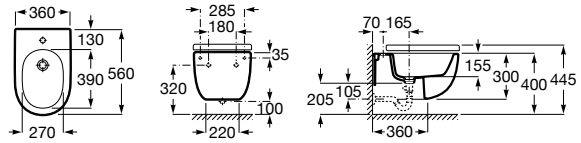

Wall-hung bidet with hidden fixation

560 mm length

Bidet
Ref. A357248..0
White
869 RON

SUPRALIT® cover with soft-closing system, metal hinges, Easy Remove
Ref. A8062A2..B
White
344 RON

SUPRALIT® cover with metal hinges
Ref. A8062A0..B*
White
223 RON