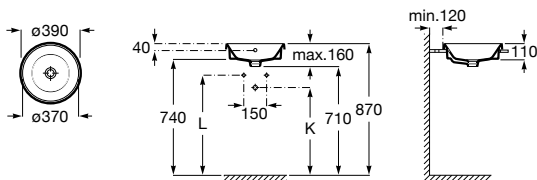

The Gap

ϕ 390 mm

Drop-in basin

Ref. A3270Y3..0

White

545 RON

	K (Trap)	L
Totem/Minimal	530	610
Bottle	610	640