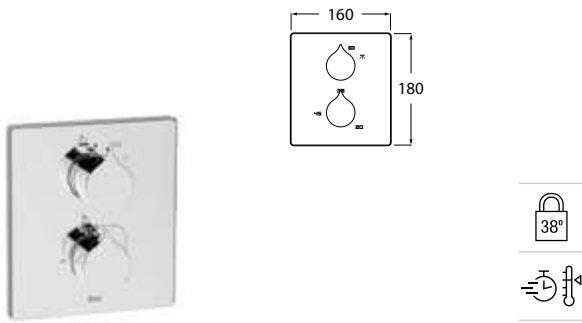

Built-in thermostatic bath or shower mixer