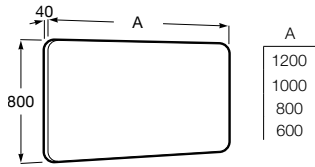

Luna Frame N

Mirror

Mirrors

1200 x 800 mm
Ref. A812416000
1207 RON

800 x 800 mm
Ref. A812414000
940 RON

Round mirror

Ø 1000 mm
Ref. A812419000
1478 RON

Ø 800 mm
Ref. A812418000
1153 RON

1000 x 800 mm
Ref. A812415000
1118 RON

600 x 800 mm
Ref. A812413000
787 RON

Ø 600 mm
Ref. A812417000
831 RON