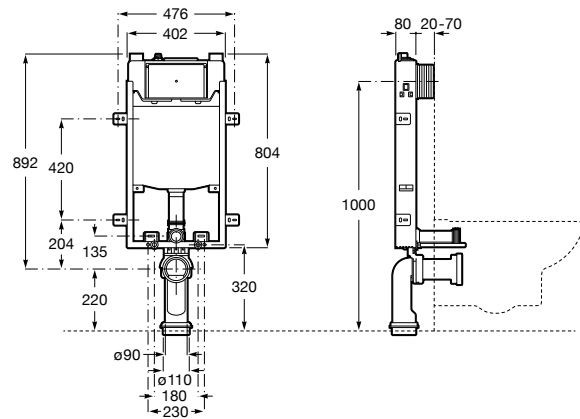

For wall-hung WC

Basic One WC Compact

Built-in structure with compact dual-flush cistern for wall-hung WC, minimum depth of 90 mm. Elbow $\varnothing 90/\varnothing 110$. Axial distance of 180 and 230 mm. Upper and side hydraulic connection. Ref. A890070120

503 RON