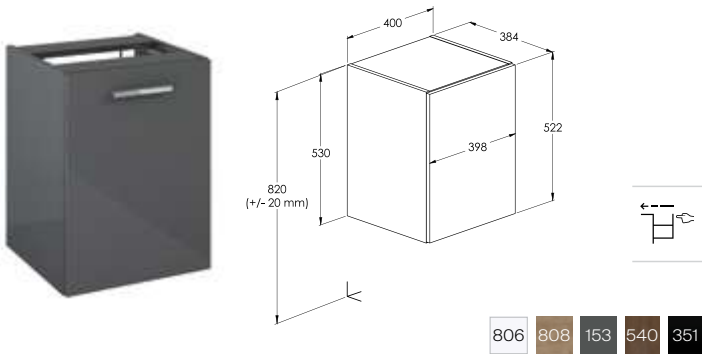

Side unit with basket*

To be completed with cabinets and countertop

400x384x530 mm

Ref. A857973806 (Glossy White)	- 1176 RON
Ref. A857973808 (Rural Oak)	- 1176 RON
Ref. A857973153 (Glossy Anthracite Grey)	- 1176 RON
Ref. A857973540 (Alpine Walnut)	- 1176 RON
Ref. A857973351 (Glossy Black)	- 1176 RON

Handle

Handle is ordered separately