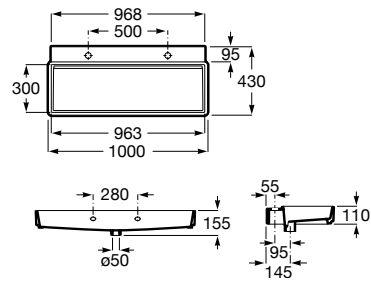

1000 x 430 mm

Basin with 2 tapholes and fixing kit.

Ref. A327699.0

White	Matt White	Supraglaze®
2 075 RON	2 216 RON	2 216 RON