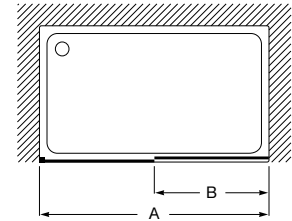

Shower enclosures / Brisa

Brisa L2-E*

Built-in front shower screen with 1 sliding door and 1 fixed door.

To be installed between walls.

Height 2000 mm.

Clear Glass

References	Dimensions (A)	Dimensions mounting Min-Max (A)	Minimum opening (B)	Black Matt profile
AM34312016M	1200	1160-1210	485	3 281 RON
AM34313016M	1300	1260-1310	485	3 376 RON
AM34314016M	1400	1360-1410	585	3 628 RON