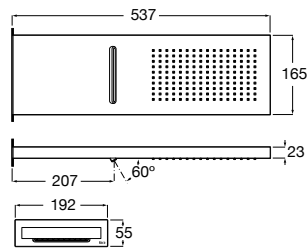

Shower head rectangular*

Shower head square 165 x 537 mm. Stainless steel. To be installed on the wall. 2 functions: Rain and Cascade

Chrome.

Ref. A5B144AC00 **C0**
1 880 RON

Matt Black.

Ref. A5B144ANB0 **NB**
2 261 RON

Everlux.

Ref. A5B144..0 **CN VA SM**
2 642 RON