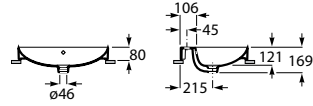

600 x 450 mm
Drop-in basin FINECERAMIC®
with 1 taphole
Ref. A32768N..0

White	Supraglaze®
572 RON	744 RON