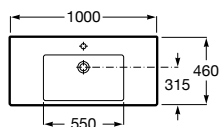

Wall-hung basin

1000 x 460 mm

Wall-hung basin with fixing kit

Ref. A3270MA..0

White

872 RON