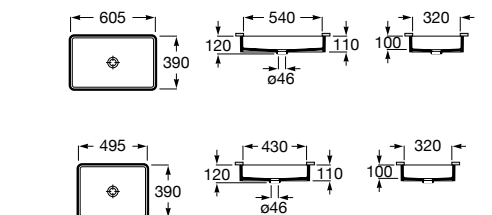

Dimensions in mm.

Prices in RON without VAT.
The present pricelist cancels the previous one.

*Product on request

Replace (..) in the product reference with the code of the chosen finish.