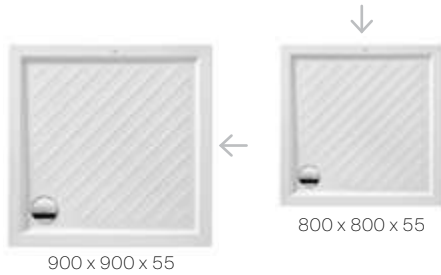

Roma

Vitreous china shower tray

VITREOUS
CHINA