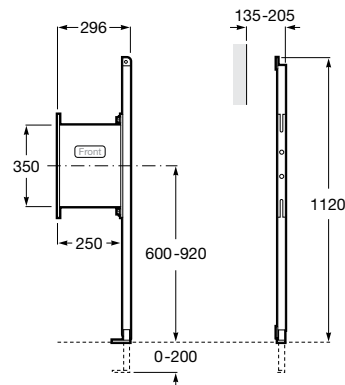

Accessibility and comfort

Duplo Handicapped*

Frame for fixing grab rails.
Right / left installation
Ref. A890090600
521 RON

Silent in wall

Noise absorption joint
Ref. A890063000
51 RON

For wall-hung WC

Duplo WC One