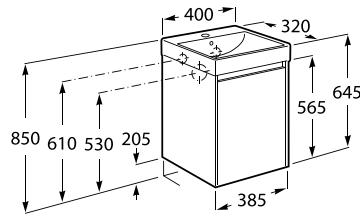

Unik Compact *

Includes base unit with 1 door and a basin Fineceramic®. The basin is always supplied in white finish.

400 mm

- Ref. A851677509 (Matt White) - 1835 RON
- Ref. A851677510 (Grey Sand) - 1835 RON
- Ref. A851677511 (Dark Elm) - 1835 RON
- Ref. A851677512 (Light Oak) - 1835 RON
- Ref. A851677513 (Matt Green) - 1835 RON

Base Unit	Washbasin
A857594XXX	A32768D004