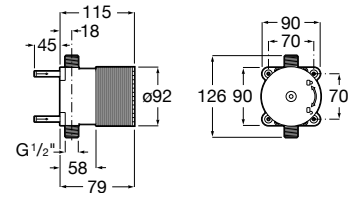

Floorstanding bath filler **N**

Floorstanding bath filler with hand shower, integrated shower bracket and flexible.

To be completed with built-in body **Ref. A525231803 1565 RON**

Chrome	Ref. A5A279EC00	4 049 RON
Matt Black	Ref. A5A279ENB0	5 668 RON
Matt White	Ref. A5A279EB00	5 559 RON
Everlux	Ref. A5A279E..0	6 072 RON