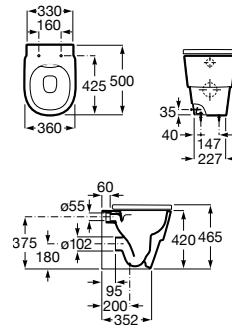

500 mm length

Floorstanding WC. Rimless with dual outlet
Height 420 mm (without seat and cover)
Ref. A347697.0

Seat and cover with soft-closing system, Easy Remove
Ref. A801F02..2

White	Matt White	Supraglaze®
1 014 RON	1 089 RON	1 089 RON

White	Matt White
294 RON	461 RON