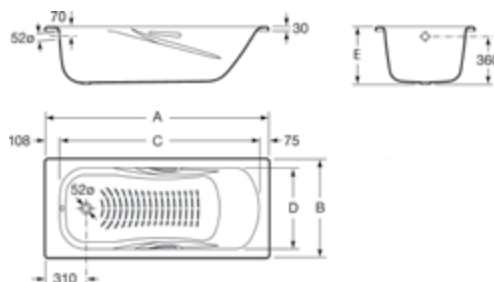

Baths / Steel

Princess-N*

A	B	C	D	E	Litr.¹
1700	750	1517	620	415	197
1600	750	1417	620	415	183
1500	750	1317	620	415	170
1700	700	1517	575	430	182

¹ Litres to the overflow

Steel bath

Dimensions	Ref.	Massage	Finishes	Capacity	White
1700 x 700	Ref. A220950001	Without massage	Chrome handles	182 L	1 623 RON
1700 x 700	Ref. A220990000	Without massage	Without handles	182 L	1 529 RON
1700 x 750	Ref. A220270001	Without massage	Chrome handles	197 L	1 965 RON
1600 x 750	Ref. A220370001	Without massage	Chrome handles	183 L	1 869 RON
1500 x 750	Ref. A220470001	Without massage	Chrome handles	170 L	1 819 RON
	Ref. A291053100	Headrest optional			531 RON

For version without massage optional siphon ø52:

Chrome finish	Ref. A506404600	232 RON	00
Rest of finishes	Ref. A5064046..*	338 RON	0A CN RG NB

Compatible panels and legs on page 529

STEEL

±2,4
mm

Contesa

A	B	C	D	E	Litr.¹
1700	1525	400	300	310	183
1600	1425	400	300	310	168
1500	1325	400	300	310	153

¹ Litres to the overflow

Steel bath

Dimensions	Ref.	Capacity	White
1700 x 700	Ref. A235860000	183 L	1 252 RON
1600 x 700	Ref. A235960000	168 L	1 225 RON
1500 x 700	Ref. A236060000	153 L	1 188 RON

For version without massage optional siphon ø52:

Chrome finish	Ref. A506404600	232 RON	00
Rest of finishes	Ref. A5064046..*	338 RON	0A CN RG NB

Compatible panels and legs on page 529