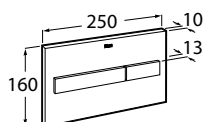

PL7.A

Plate PL7.A Dual
Operating plate
Matt White
Ref. A890188207
173 RON

Plate PL7.A Dual
Operating plate
Matt Black
Ref. A890188206
173 RON