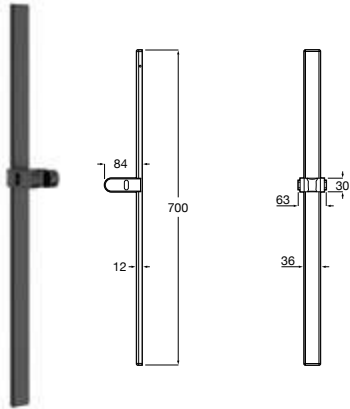

Shower accessories / Slide bars N

Plenum-N

Slide bar 700 mm with shower bracket.

Matt Black. NB
Ref. A5B07S1NB0
297 RON

Matt White B0
Ref. A5B07S1B00
297 RON