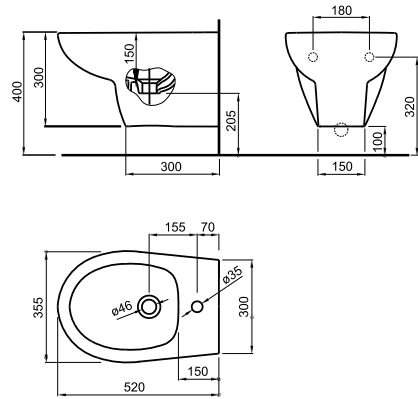

Wall-hung bidet

520 mm length

Wall-hung bidet
Ref. A355198..0
White
338 RON

Pack - Horizontal outlet

Single floorstanding WC, horizontal outlet with high plastic cistern with seat and cover, termoplast in a box