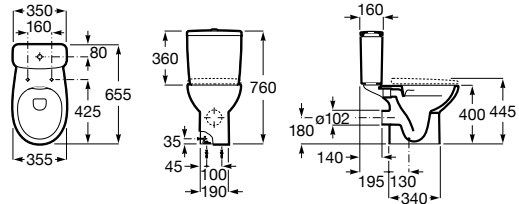

SLIM seat and cover with soft-closing system
Ref. A801E62002
White
229 RON

Close-coupled WC, Rimless

655 mm length
Close-coupled WC,
horizontal outlet with
fixing kit, Rimless
Ref. A342V03000
White
302 RON