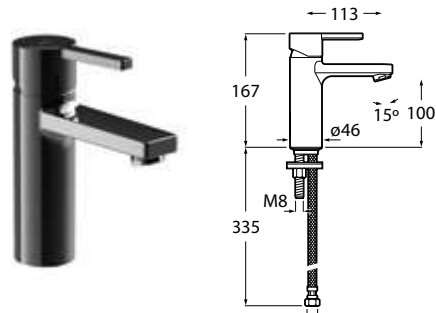

Basin mixer

CN **RG** **NM**

Single-lever basin mixer smooth body with aerator and flexible supply hoses. Cold start. Everlux.

Ref. A5A3A96..0
940 RON