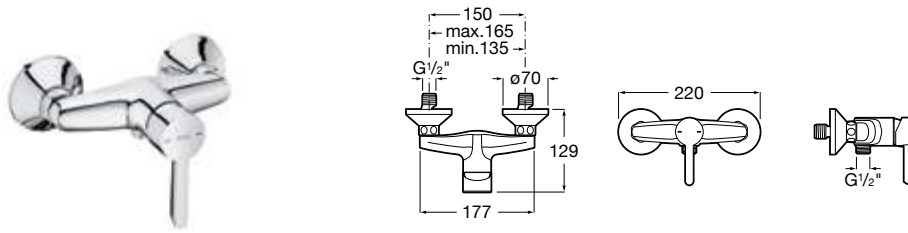

Wall-mounted shower mixer

Single-lever shower mixer.
Chrome.
Ref. A5A2D7AC0K
386 RON