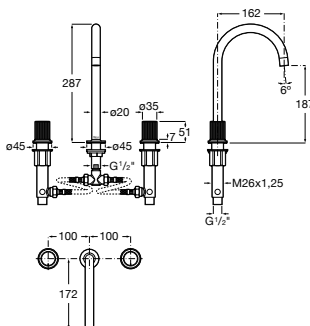

Basin mixer

Twin-lever basin mixer with deck-mounted lateral handles - 3 holes, aerator and flexible supply hoses. Cold start. Stripes handle

Chrome

Ref. A5A3E3FC00
1 472 RON

Finishes Nu
Ref. A5A3E3F..0
1 899 RON

Click-clack waste Ø65 mm.
Chrome

Ref. A505401000
99 RON

Click-clack waste Ø65 mm.
Finishes Nu

Ref. A5054015..
159 RON

Dimensions in mm. Prices in RON without VAT. The present pricelist cancels the previous one.

*Product on request

Replace (..) in the product reference with the code of the chosen finish.