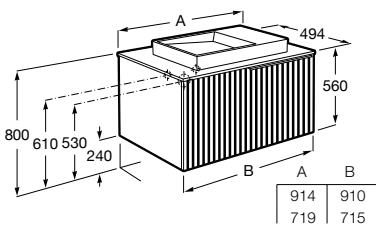

1 drawer

700 mm

Ref. A851954553 (Black countertop and black matt basin) - 3 973 RON
Ref. A851954554 (White countertop and white matt basin) - 3 973 RON

Base Unit	Countertop	Washbasin
A857827557	A857829XXX	A327279..B

Dimensions in mm.

Prices in RON without VAT. The present pricelist cancels the previous one.

Replace XXX in the product reference with the code of the chosen finish.

*Product on request

553 Black countertop and black matt basin
554 White countertop and white matt basin

Replace (.) in the product reference with the code of the chosen finish.

08 Matt Black
62 Matt White