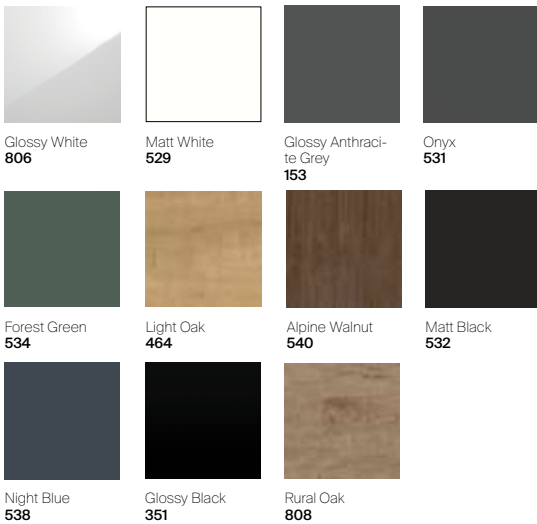

Ref. A852445532 (Matt Black) - 730 RON

See columns on page 246

Extra columns

Roca's columns offer a perfect blend of style and functionality, effortlessly complementing any piece from our portfolio.

Finishes