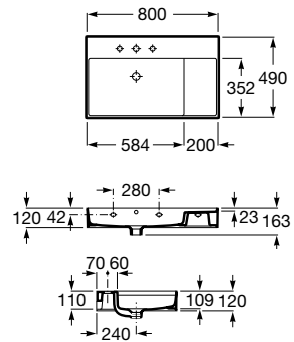

800 x 490 mm

Basin FINECERAMIC® with fixing kit
Ref. A32752B..0