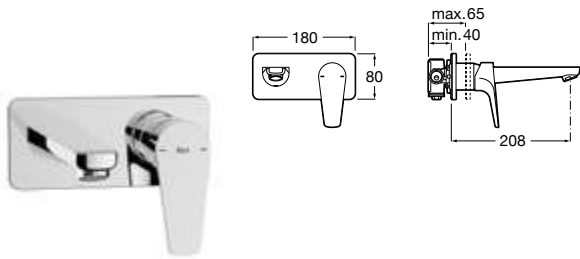

Built in basin mixer

Built-in basin mixer.
Chrome.
Ref. A5A3590C00
670 RON

To be completed with Universal Box
Ref. A525220603
326 RON

Single-lever bidet mixer with swivel aerator,
pop-up waste and flexible supply hoses.
Chrome.
Ref. A5A6090C00
512 RON