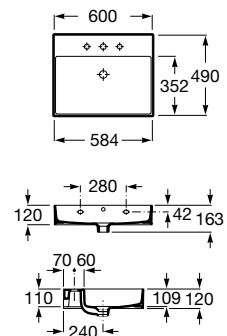

600 x 490 mm

Basin FINECERAMIC® with fixing kit
Ref. A32752C..0

Dimensions in mm.

Prices in RON without VAT. The present pricelist cancels the previous one.

*Product on request

Replace (..) in the product reference with the code of the chosen finish.

⁽¹⁾ Colour Onyx 64 on stock, rest of colours on request