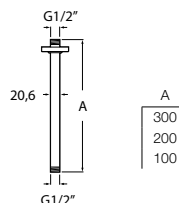

Round ceiling shower arm for shower head

Shower arm for shower head.
Chrome.
Ref. A5B0650C00 L300 mm C0
189 RON
Ref. A5B0550C00 L200 mm C0
87 RON
Ref. A5B0450C00 L100 mm C0
53 RON

Everlux. L200 mm
Ref. A5B0550..0 CN RG NM
250 RON VA SM N

Matt Black. L200 mm NB
Ref. A5B0550NB0
130 RON

Compatible with shower heads RainDream and RainSense.