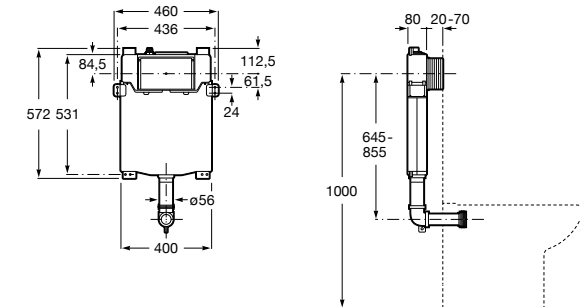

For floorstanding WC

Basic Tank One Compact

Built-in structure with compact dual-flush cistern for floorstanding WC, minimum depth 80 mm. Upper hydraulic connection. Ref. A890070200
540 RON