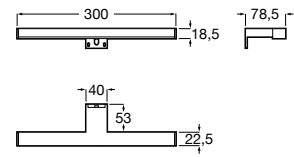

Spotlight Starlight
300 mm
Ref. A813092100
197 RON