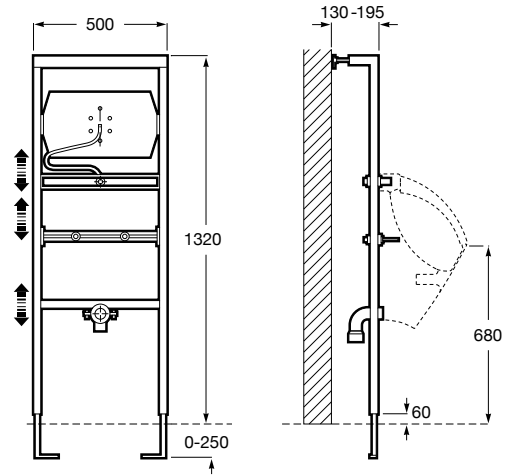

Accessibility and comfort

Duplo Handicapped*

Frame for fixing grab rails.
Right / left installation
Ref. A890090600
521 RON

Silent in wall

Noise absorption joint
Ref. A890063000
51 RON

For wall-hung WC

Duplo WC One