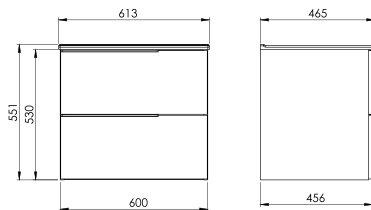

Unik

Includes base unit and basin in white finish with 1 taphole
Handles are ordered separately

2 drawers

600 mm

- Ref. A852018806 (Glossy White) - 1 277 RON
- Ref. A852018531 (Onyx) - 1 277 RON
- Ref. A852018534 (Forest Green) - 1 277 RON
- Ref. A852018464 (Light Oak) - 1 277 RON
- Ref. A852018540 (Alpine Walnut) - 1 277 RON
- Ref. A852018532 (Matt Black) - 1 277 RON
- Ref. A852018538 (Night Blue) - 1 277 RON
- Ref. A852018574 (Light Oak Structure) - 1 277 RON

Base Unit	Washbasin
A857870XXX	A3272A3000

Set of handles

The handles can be mounted on the left side, right side or in the middle

2 units

length 398 mm

- Ref. A816991339 (Chrome) - 125 RON
- Ref. A816991485 (Matt Black) - 125 RON
- Ref. A816991545 (Rose Gold) - 125 RON
- Ref. A816991557 (Gold) - 125 RON

Handle

1 piece

length 52 mm

- Ref. A817001339 (Chrome) - 32 RON
- Ref. A817001485 (Matt Black) - 32 RON
- Ref. A817001545 (Rose Gold) - 32 RON
- Ref. A817001557 (Gold) A817001339 - 32 RON

See columns on page 246

Dimensions in mm. Prices in RON without VAT. The present pricelist cancels the previous one.

Replace XXX in the product reference with the code of the chosen finish.

806 Glossy White
464 Onyx
534 Forest Green

464 Light Oak
540 Alpine Walnut
532 Matt Black

538 Night Blue
574 Light Oak
Structure