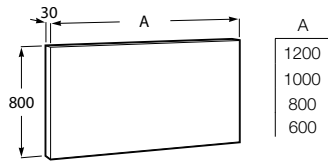

Luna Ambient N

LED