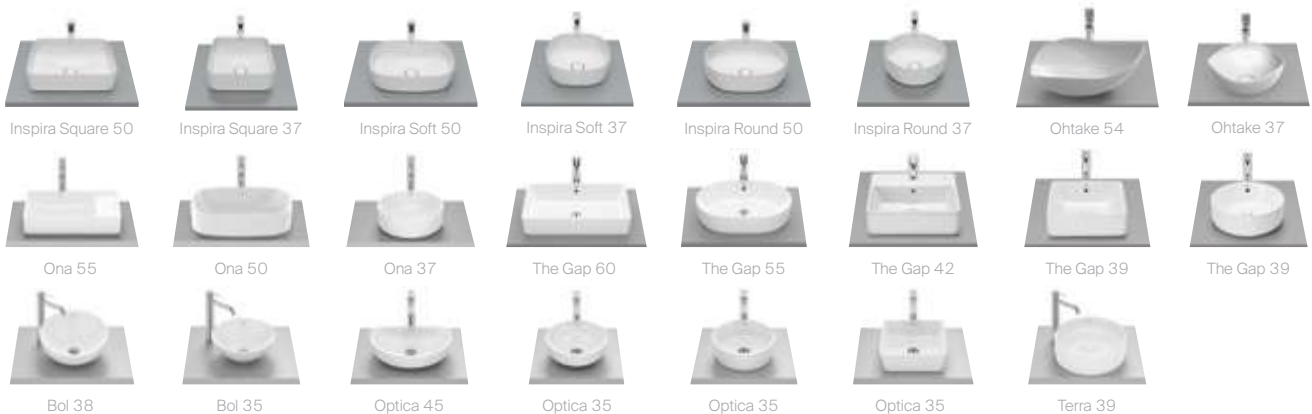

Compatible overcountertop basins