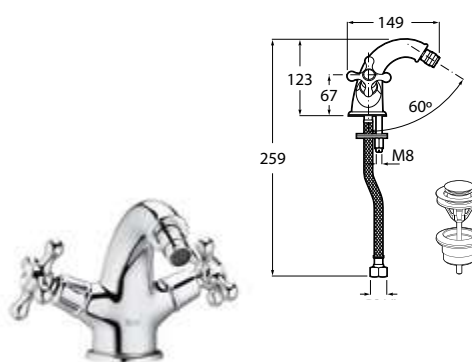

Bidet mixer*

Twin-lever bidet mixer with swivel aerator and flexible supply hoses.

Includes click-clack waste.

Chromed.

Ref. A5A6A4BC00

895 RON