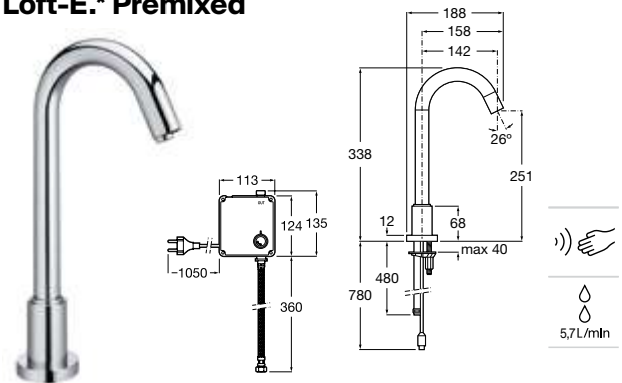

High-neck electronic basin faucet Loft-E.* Premixed

Electronic basin faucet with flexible supply hoses. Chromed

Powered by 4 AA alkaline batteries (1.5V LRG) (AA).
Ref. A5A3743C00
1935 RON

Powered by mains connection (230V)®.
Ref. A5A3843C00
2163 RON