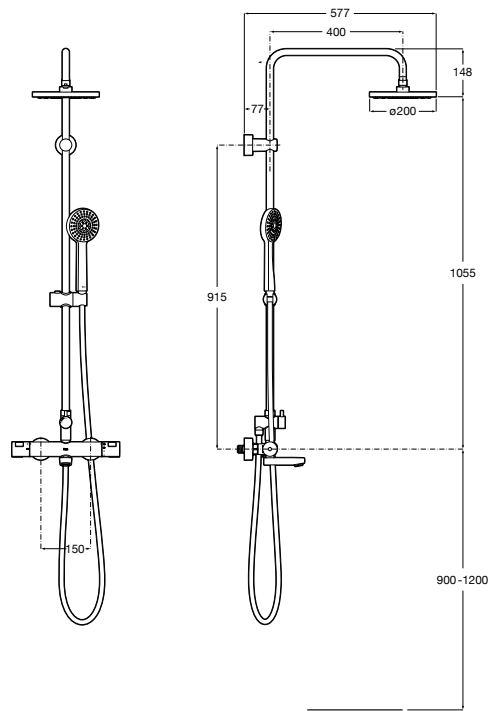

Victoria-T Plus / Victoria-T Basic

Victoria-T Basic thermostatic bath-shower column

Bath-shower column with retractable spout. Shower head $\varnothing 200$ mm, metal flexible hose 1,7 and swivel bracket. Hand shower $\varnothing 100$ with 1 function.
Chrome
Ref. A5A2N18C00
2 856 RON

Finishes:

Victoria-T Plus thermostatic telescopic shower column

Thermostatic shower column with adjustable height. The shower head $\varnothing 245$ mm can be swivelled, flexible hose 1,70 m metal and swivel bracket. Hand shower $\varnothing 100$ with 3 functions.
Chrome
Ref. A5A2F18C00
2 424 RON

Matt Black **N**
Ref. A5A2F18NB0⁰¹
2 985 RON

Finishes: