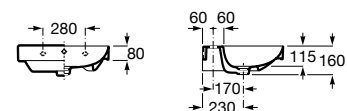

600 x 460 mm

Basin FINECERAMIC®
Ref. A327686.0

White	Matt White* / Matt Black*	Supraglaze®*
718 RON	833 RON	938 RON