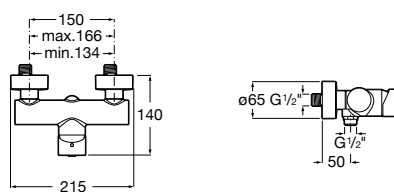

Single-lever shower mixer
Everlux.
Ref. A5A2196..0
1 095 RON

CN RG NM

Dimensions in mm.

Prices in RON without VAT. The present pricelist cancels the previous one.

*Product on request

Replace (..) in the product reference with the code of the chosen finish.