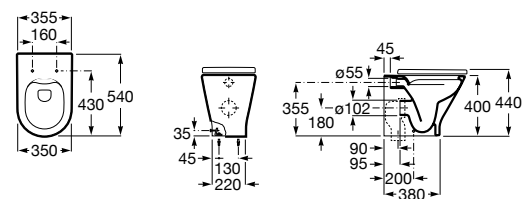

Single floorstanding WC Round, Rimless

540 mm length

Back to wall single
floorstanding WC
Rimless with dual outlet
Ref. A3470N7..0
White
1429 RON

SUPRALIT® seat and
cover with soft-closing
system, metal hinges,
Easy Remove
Ref. A801D12..1
White
343 RON

SUPRALIT® seat and
cover with metal
hinges, Easy Remove
Ref. A801D10..1
White
229 RON

SLIM seat and cover
with soft-closing system
Ref. A801D12..3
White
198 RON