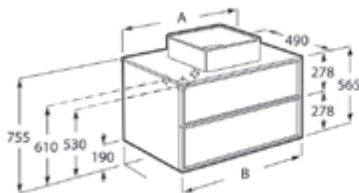

Base unit for over countertop or drop-in basin⁽¹⁾*

A	B
1000	985
800	785
600	585

2 drawer cabinet (bottom 490 mm)

1000 mm

- Ref. A851995509 (Matt White) - 6 831 RON
- Ref. A851995510 (Grey Sand) - 6 831 RON
- Ref. A851995546 (White Pine) - 6 831 RON
- Ref. A851995552 (Terracota) - 6 831 RON
- Ref. A851995556 (Magnolia) - 6 831 RON

Base Unit	Countertop
A857847XXX	A857851XXX

800 mm

- Ref. A851994509 (Matt White) - 6 408 RON
- Ref. A851994510 (Grey Sand) - 6 408 RON
- Ref. A851994546 (White Pine) - 6 408 RON
- Ref. A851994552 (Terracota) - 6 408 RON
- Ref. A851994556 (Magnolia) - 6 408 RON

Base Unit	Countertop
A857846XXX	A857850XXX

600 mm

- Ref. A851993509 (Matt White) - 6 037 RON
- Ref. A851993510 (Grey Sand) - 6 037 RON
- Ref. A851993546 (White Pine) - 6 037 RON
- Ref. A851993552 (Terracota) - 6 037 RON
- Ref. A851993556 (Magnolia) - 6 037 RON

Base Unit	Countertop
A857845XXX	A857849XXX

⁽¹⁾ Washbasins are ordered separately