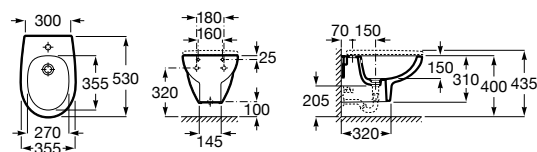

SUPRALIT® cover, metal hinges

Ref. A806E50001

White

203 RON

Wall-hung bidet

530 mm length

Wall-hung bidet

Ref. A355V05000