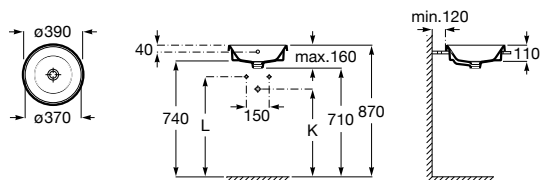

Drop-in basin

ø 390 mm
Drop-in basin
Ref. **A3270Y3..0**
White
545 RON

	K (Trap)	L
Totem/Minimal	530	610
Bottle	610	640

Dimensions in mm. Prices in RON without VAT. The present pricelist cancels the previous one.

Replace (.) in the product reference with the code of the chosen finish.