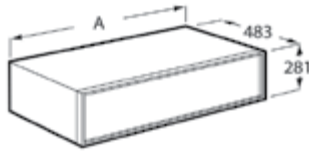

Auxiliary unit*

1 drawer

1000 mm

- Ref. A857854509 (Matt White) - 4 587 RON
- Ref. A857854510 (Grey Sand) - 4 587 RON
- Ref. A857854546 (White Pine) - 4 587 RON
- Ref. A857854552 (Terracota) - 4 587 RON
- Ref. A857854556 (Magnolia) - 4 587 RON

800 mm

- Ref. A857853509 (Matt White) - 3 778 RON
- Ref. A857853510 (Grey Sand) - 3 778 RON
- Ref. A857853546 (White Pine) - 3 778 RON
- Ref. A857853552 (Terracota) - 3 778 RON
- Ref. A857853556 (Magnolia) - 3 778 RON

600 mm

- Ref. A857852509 (Matt White) - 3 239 RON
- Ref. A857852510 (Grey Sand) - 3 239 RON
- Ref. A857852546 (White Pine) - 3 239 RON
- Ref. A857852552 (Terracota) - 3 239 RON
- Ref. A857852556 (Magnolia) - 3 239 RON