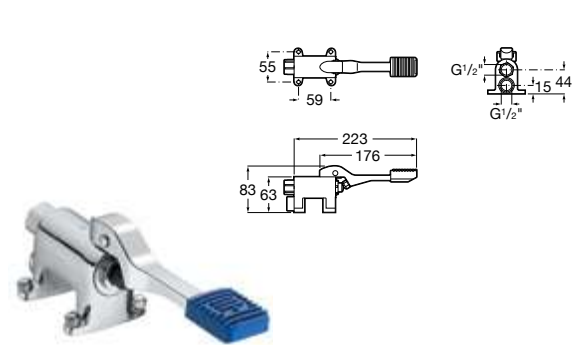

Foot controlling pedal, one water

Foot pedal, self-closing, one water. Floor-mounted.
Ref. A505127800
679 RON