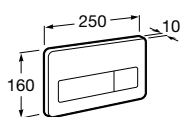

PL3.A Antivandal

Plate PL3.A Single
Stainless steel
operating plate
Ref. A890197104
630 RON

Plate PL3.A Dual
Stainless steel
operating plate
Ref. A890197004
625 RON