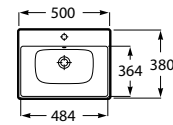

500 x 380 mm
Drop-in basin FINECERAMIC®
Ref. A32768K..0

White	Supraglaze®
533 RON	693 RON

Dimensions in mm.

Prices in RON without VAT.
The present pricelist cancels the previous one.

*Product on request

Replace (.) in the product reference with the code of the chosen finish.