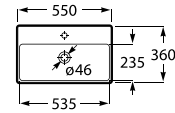

550 x 360 mm
Basin FINECERAMIC®
Ref. A327683..0

White	Matt White* / Matt Black*	Supraglaze®*
826 RON	990 RON	1 073 RON