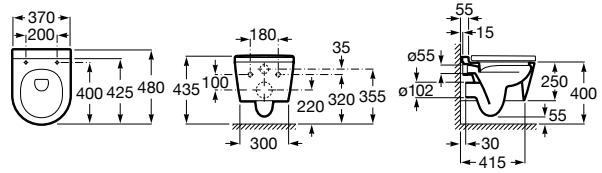

Wall-hung WC Round Compact, Rimless

00 62 63 64 65 66

480 mm length
Wall-hung WC
Rimless
Ref. A346528..0

SUPRALIT® seat and cover with soft-closing system, metal hinges, Easy Remove
Ref. A80152C..B

White	Colour
1936 RON	2 697 RON