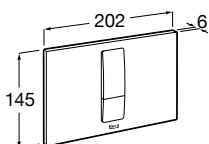

PS4

Plate PS4 Dual

Operating plate
White
Ref. A890221300 173 RON
Black Matt
Ref. A890221306 239 RON

Chrome
Ref. A890221301 239 RON
White Matt
Ref. A890221307 239 RON