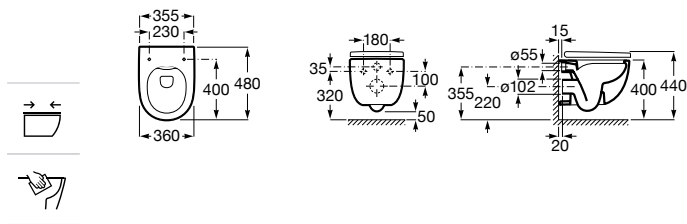

Compact wall-hung WC, Rimless

480 mm length

Wall-hung WC Rimless
Ref. A346244..0
White
1 210 RON

SUPRALIT® seat and cover with soft-closing system, metal hinges, Easy Remove
Ref. A8012AC..B
White
335 RON

SUPRALIT® seat and cover with metal hinges
Ref. A8012AB..B
White
243 RON

SLIM seat and cover with soft-closing system
Ref. A8012B2..2
White
258 RON