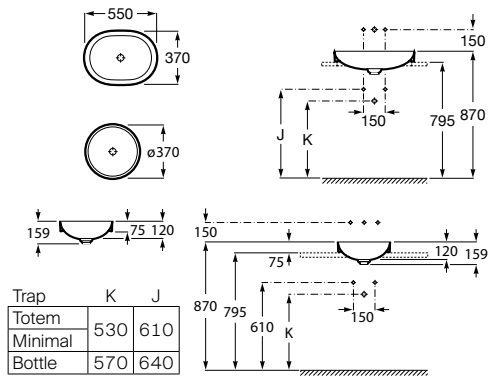

Drop-in basins Inspira Square

550 x 370 x 75 mm
Basin FINECERAMIC®
Including universal waste with ceramic plug ø 72 mm.
Ref. A327534..0

White	Colour*
1708 RON	2 051 RON

370 x 370 x 75 mm
Basin FINECERAMIC®
Including universal waste with ceramic plug ø 72 mm.
Ref. A32753R..0

White	Colour*
1435 RON	1721 RON

00 62 63 64 65 66

Drop-in basins Inspira Soft

550 x 370 x 75 mm
Basin FINECERAMIC®
Including universal waste with ceramic plug ø 72 mm.
Ref. A327504..0

White	Colour*
1617 RON	1942 RON

370 x 370 x 75 mm
Basin FINECERAMIC®
Including universal waste with ceramic plug ø 72 mm.
Ref. A32750R..0

White	Colour*
1328 RON	1595 RON

00 62 63 64 65 66

Drop-in basins Inspira Round

550 x 370 x 75 mm
Basin FINECERAMIC®
Including universal waste with ceramic plug ø 72 mm.
Ref. A327527..0

White	Colour*
1708 RON	2 051 RON

ø 370 x 75 mm
Basin FINECERAMIC®
Including universal waste with ceramic plug ø 72 mm.
Ref. A32752R..0

White	Colour*
1281 RON	1537 RON

00 62 63 64 65 66

Built-in basins Inspira*

605 x 390 mm*
Basin
with fixing kit
Ref. A327535..0

White	Colour*
2 958 RON	3 548 RON

495 x 390 mm*
Basin
with fixing kit
Ref. A327536..0

White	Colour*
2 083 RON	2 503 RON

00 62 63 64 65 66

Dimensions in mm.

Prices in RON without VAT.
The present pricelist cancels the previous one.

*Product on request

Replace (..) in the product reference with the code of the chosen finish.