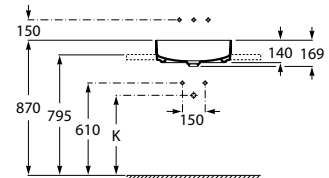

Trap	K
Totem	530
Minimal	
Bottle	570