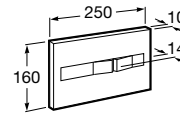

PL2.A

Plate PL2.A Dual
Operating plate
Chrome
Ref. A890196001
165 RON