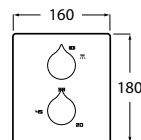

Built-in thermostatic bath or shower mixer

Built-in thermostatic bath or shower mixer.
Chrome.
To be completed with RocaBox Ref. A525869403
Ref. A5A2C3AC00
1 919 RON