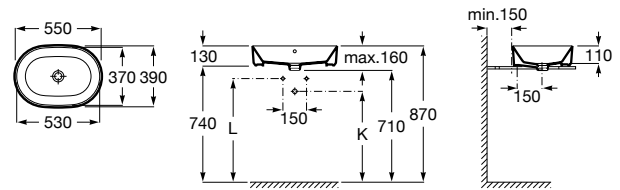

The Gap

550 x 390 mm

Over countertop basin

Ref. A3270Y1.0

White

441 RON