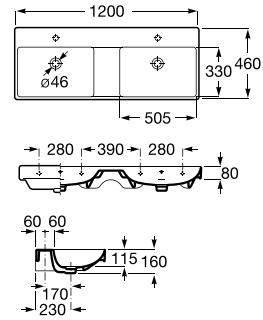

White	Matt White* / Matt Black*	Supraglaze®*
1 449 RON	1 739 RON	2 105 RON