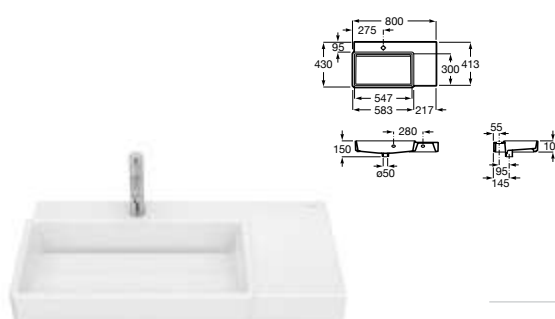

Wall-hung basin, asymmetric*

00 62 S0

800 x 430 mm
Basin with left bowl with fixing kit.
Ref. A327697..0

White	Matt White	Supraglaze®
1 586 RON	1 586 RON	1 586 RON

Dimensions in mm. Prices in RON without VAT. The present pricelist cancels the previous one. *Product on request

Replace (.) in the product reference with the code of the chosen finish.