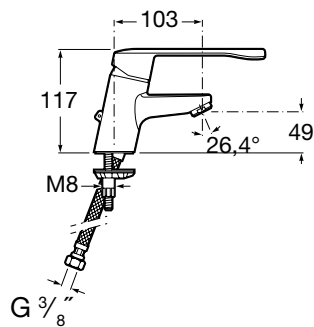

Victoria Pro / Ceramic cartridge

Basin mixer⁽¹⁾

Basin mixer with chain connector and flexible supply hoses. Elbow handle for people with reduced mobility. Chrome.

Ref. A5A3123C00
442 RON