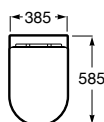

Inspira In-Wash® with In-Tank wall-hung*

585 mm length

In-Wash® - Roca Rimless® Vortex wall-hung smart toilet with integrated tank. Seat and cover with washing and drying function included. Supraglaze® coating. Needs power supply.

Ref. A803094001

14 699 RON

Recommended installation with:

Concealed supporting frame

Ref. A822091001

529 RON

or

Concealed supporting frame

Ref. A890078100

673 RON