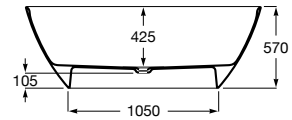

Option: Click-Clack waste in colour

Ref. A24L5810.. * **486 RON** OR CN RG NB

Ariane

STONEX®

1650 x 750

Stonex® bath. Includes waste drain (ø 52 mm) and integrated overflow

	Massage	Capacity	White	Colour*
Ref. A248470.0	Without massage	240 L	10 248 RON	14 103 RON