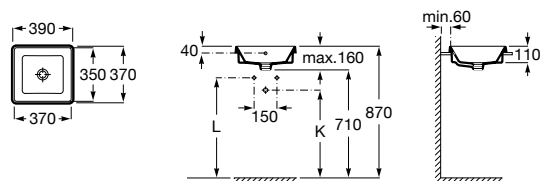

The Gap

390 x 370 mm

Drop-in basin

Ref. A3270Y7..0

White

545 RON

	K (Trap)	L
Totem/Minimal	530	610
Bottle	610	640