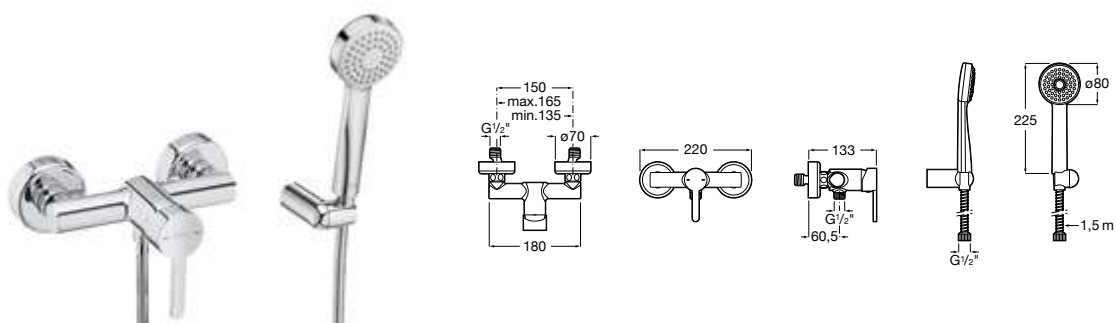

Single-lever bath-shower mixer with automatic diverter.

Chrome.
Ref. A5A028AC0K
490 RON

Wall-mounted shower mixer*

Single-lever shower mixer with handshower, 1.50 m flexible hose and swivel shower bracket.