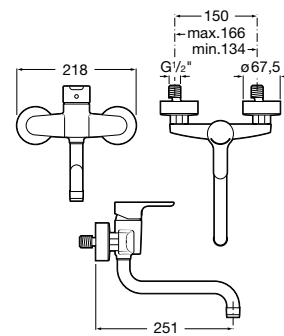

L20 single-lever kitchen sink mixer

Single-lever kitchen sink mixer with low swivel spout, aerator and flexible supply hoses. Chrome.
Ref. A5A7609C00
475 RON