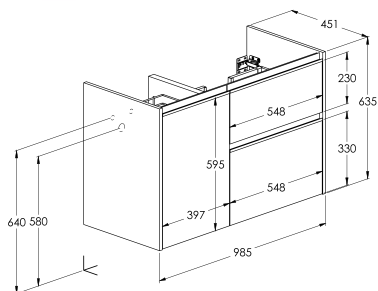

2 drawers
Right

1000 mm

- Ref. A857905806 (Glossy White) - 2 761 RON
- Ref. A857905529 (Matt White) - 2 761 RON
- Ref. A857905532 (Matt Black) - 2 761 RON
- Ref. A857905534 (Forest Green) - 2 761 RON
- Ref. A857905538 (Navy Blue) - 2 761 RON
- Ref. A857905464 (Light Oak) - 2 761 RON