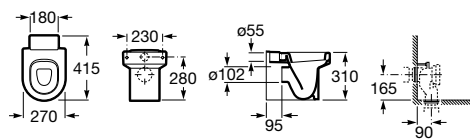

Ref. A801116004

White

437 RON

Ref. A801116714

Yellow

437 RON

Baby*

FLAT BOWL