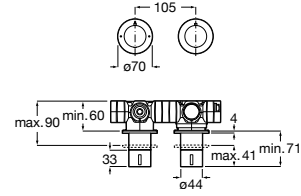

T-Multi ^N

Built-in thermostatic mixer 2 way

Built-in thermostatic mixer 2-way.
Chrome.
Ref. A5A204AC00 C0
460 RON

Matt Black.
Ref. A5A204ANB0 NB
635 RON

Everlux.
Ref. A5A204A..0 CN VA SM
737 RON

To be completed with built-in body
Ref. A5E204AC00
2 253 RON