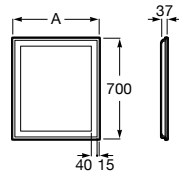

600 mm
Ref. A812355000
885 RON

550 mm
Ref. A812389000
824 RON

500 mm
Ref. A812354000
812 RON

450 mm
Ref. A812388000
756 RON

400 mm
Ref. A812387000
702 RON

Iridia

Mirror with perimetral LED lighting and demister device