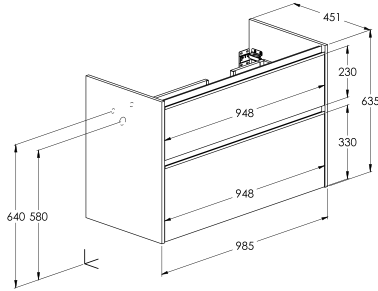

806 529 532 534 538 464

2 drawers
Right
1000 mm

Ref. A857903806 (Glossy White) - 1790 RON
Ref. A857903529 (Matt White) - 1790 RON
Ref. A857903532 (Matt Black) - 1790 RON
Ref. A857903534 (Forest Green) - 1790 RON
Ref. A857903538 (Navy Blue) - 1790 RON
Ref. A857903464 (Light Oak) - 1790 RON