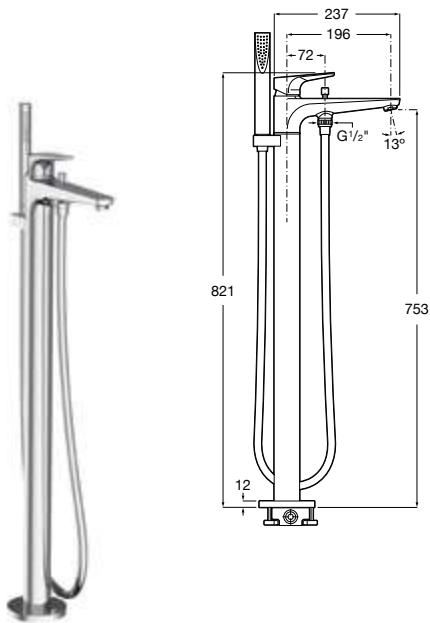

Floorstanding bath-shower mixer

Floorstanding bath-shower column with automatic diverter, hand shower, integrated shower bracket and flexible.
Chrome.

Ref. A5A2790C00
3 921 RON