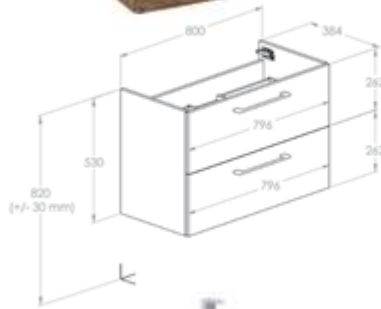

Unik

Includes base unit and basin in white finish with 1 taphole

See columns on page 246

2 drawers

800 mm

Ref. A852474806 (Glossy White) - 1 438 RON

Ref. A852474808 (Rural Oak) - 1 438 RON

Ref. A852474532 (Matt Black) - 1 438 RON

Base Unit	Washbasin
A857953XXX	A3272A2000

2 drawers

600 mm

Ref. A852473806 (Glossy White) - 1 325 RON

Ref. A852473808 (Rural Oak) - 1 325 RON

Ref. A852473532 (Matt Black) - 1 325 RON

Base Unit	Washbasin
A857952XXX	A3272A1000

2 drawers

500 mm

Ref. A852472806 (Glossy White) - 1 232 RON

Ref. A852472808 (Rural Oak) - 1 232 RON

Ref. A852472532 (Matt Black) - 1 232 RON

Base Unit	Washbasin
A857951XXX	A3272A0000

Dimensions in mm. Prices in RON without VAT. The present pricelist cancels the previous one.

Replace XXX in the product reference with the code of the chosen finish.

806 Glossy White 532 Matt Black
808 Rural Oak