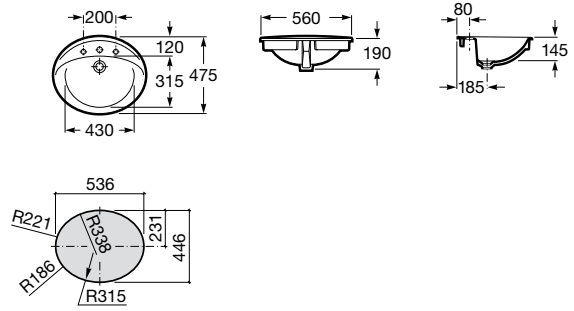

Aloa

560 x 475 mm
Drop-in basin
Ref. A327865000
White
545 RON