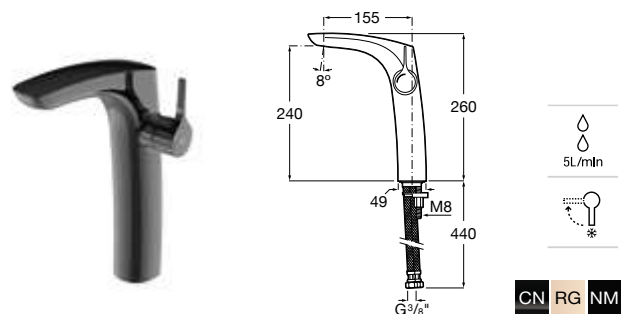

High spout basin mixer

High spout basin mixer with smooth body and flexible supply hoses. Cold start. Everlux.

Ref. A5A3C3A..0
3 359 RON

Dimensions in mm. Prices in RON without VAT. The present pricelist cancels the previous one.

*Product on request

Replace (..) in the product reference with the code of the chosen finish.