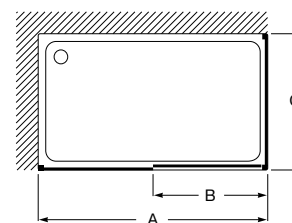

Brisa L2-E+LF-C*

Shower screen with
1 sliding door + 1 fixed door + 1 fixed lateral door LF-C.
Height 2000 mm.

SOFT CLOSE

L2-E*

Clear Glass

References	Dimensions (A)	Dimensions mounting Min-Max (A)	Minimum opening (B)	Black Matt profile
AM34312016M	1200	1170-1220	485	3 218 RON
AM34313016M	1300	1270-1320	485	3 376 RON
AM34314016M	1400	1370-1420	585	3 628 RON

LF-C (C)*

Clear Glass

References	Dimensions (C)	Dimensions mounting Min-Max (C)	Black Matt profile
AM37308016M	800	780-800	1 545 RON
AM37309016M	900	880-900	1 609 RON