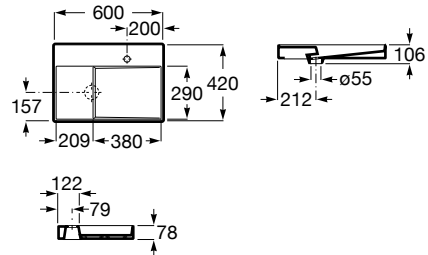

Inspira Round

00 62 63 64 65 66

500 x 370 mm

Basin FINECERAMIC®
Including universal waste with
ceramic plug ø 72 mm.
Ref. A327520..0

White	Colour* (1)
1541 RON	1849 RON

ø 370 mm

Basin FINECERAMIC®
Including universal waste with
ceramic plug ø 72 mm.
Ref. A327523..0

White	Colour* (1)
1367 RON	1639 RON

Trap	K
Totem	530
Minimal	
Bottle	570

Horizon View

600 x 420 mm

Over countertop basin with 1 taphole FINECERAMIC®
Ref. A327274..B

White	Colour
640 RON	694 RON

00 62 08

Horizon Geometric

600 x 420 mm

Over countertop basin with 1 taphole FINECERAMIC®
Ref. A327276..B

White	Colour
581 RON	596 RON

00 62 08

Dimensions in mm.

Prices in RON without VAT.
The present pricelist cancels the previous one.

*Product on request

Replace (.) in the product reference with the code of the chosen finish.

(1) Colours Matt White 62, Onyx 64 on stock, rest of colours on request.