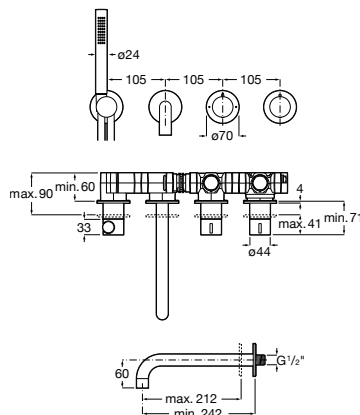

Built-in thermostatic mixer 2 way

Built-in thermostatic mixer 2-way with handshower, outlet connection with wall bracket, 1.70 m PVC shower flexible hose and bath spout

Chrome.

Ref. A5A244AC00 **CO**
1 793 RON

Matt Black.

Ref. A5A244ANBO **NB**
2 390 RON

Everlux.

Ref. A5A244A..0 **CN VA SM**
2 667 RON

To be completed with built-in body

Ref. A5E244AC00
2 898 RON