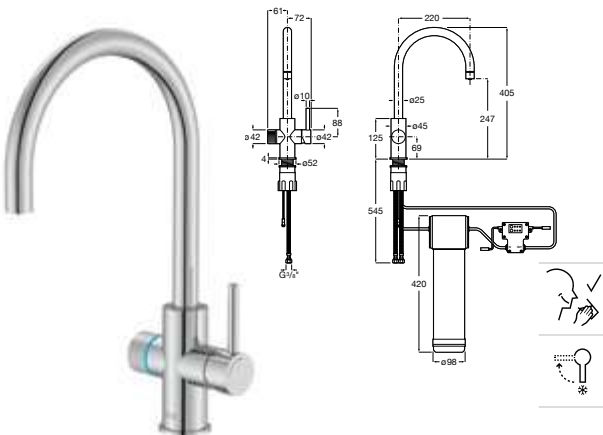

Roca 2-way filter technology* **N**

Kitchen sink mixer with 2 ways for filtered water and tap water, swivel spout U and flexible supply hoses. Includes filter at 5 stages. Cold Start.

Chrome.
Ref. A5A8B3GC00 **C0**
1 448 RON

Matt Black.
Ref. A5A8B3GNB0 **NB**
1 880 RON

Stainless steel
Ref. A5A8B3GSMO **SM**
1 880 RON