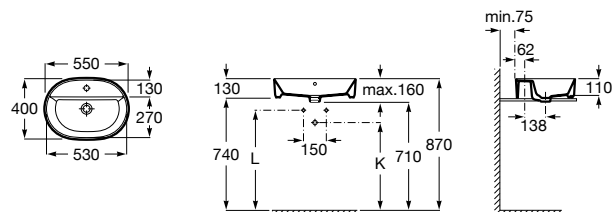

Over countertop basin

550 x 400 mm

Over countertop basin

Ref. A3270Y0..0

White

407 RON