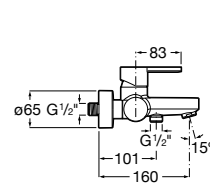

Wall-mounted bath-shower mixer

Single-lever bath-shower mixer
Everlux.
Ref. A5A0296..0
1 746 RON