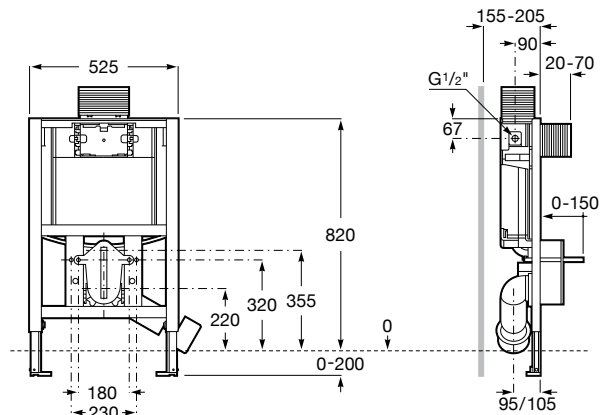

Duplo WC S Underwindow ⁽¹⁾ ^(N)

Built-in structure for toilet with dual flush system. Elbow Ø90/Ø110. Metallic profile capable of withstanding 400 kg. Installation minimum depth of 160 mm. Adjustable feet from 0-200 mm with braking system. Side hydraulic connections. Flushing mechanism with Dual Cable Technology.

Ref. A8900A2020

1 219 RON