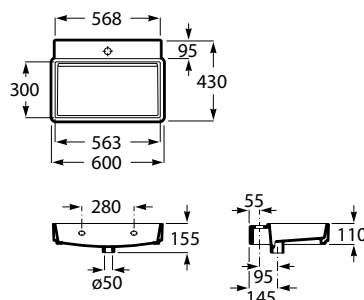

Wall-hung basin*

00 62 S0

600 x 430 mm
Basin with fixing kit.
Ref. A327694..0

White	Matt White	Supraglaze®
1 128 RON	1 407 RON	1 435 RON