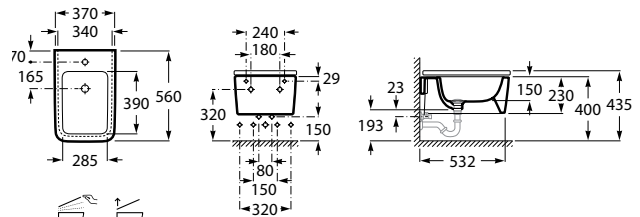

White	Colour*
2 531 RON	3 039 RON

White	Colour*
419 RON	419 RON

Wall-hung Bidet Square

00 62 63 64 65 66

560 mm length
Bidet
with fixing kit
Ref. A357535..0

SUPRALIT® cover with soft-closing system, metal hinges, Easy Remove
Ref. A806532..B