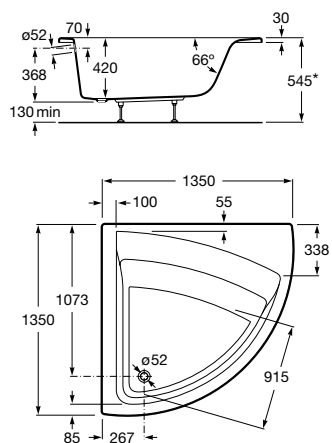

1350 x 1350

Acrylic bath

	Massage	Capacity		White
Ref. A248188001	Tonic	247 L	PL	10 826 RON
Ref. A248189000	Without massage	247 L		3 387 RON
Ref. A259861000	Optional panel			4 266 RON
	Feet included			

Optional siphon ø52:

Chrome finish	Ref. A506404600	232 RON	00
Rest of finishes	Ref. A5064046.*	338 RON	0A CN RG NB

Compatible panels on page 582