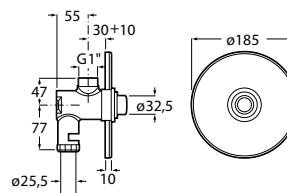

Aqualine

6L Aqualine WC flush valve
Ref. A5A9677C00
1188 RON