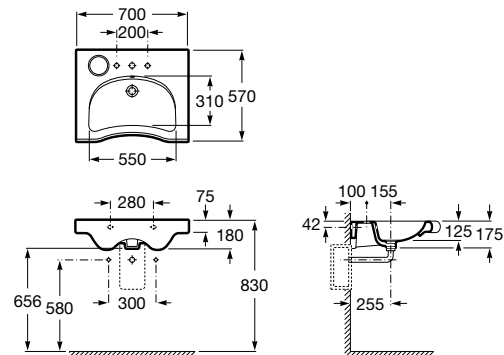

Application	K (siphon)	L
Wall-hung	530	610
Semipedestal	570 Bottle	640

Reduced mobility basin*

700 x 570 mm

Basin
with fixing kit
Ref. A32724H.O
White
1 032 RON

Dimensions
in mm.

Prices in RON without VAT.
The present pricelist cancels the previous one.