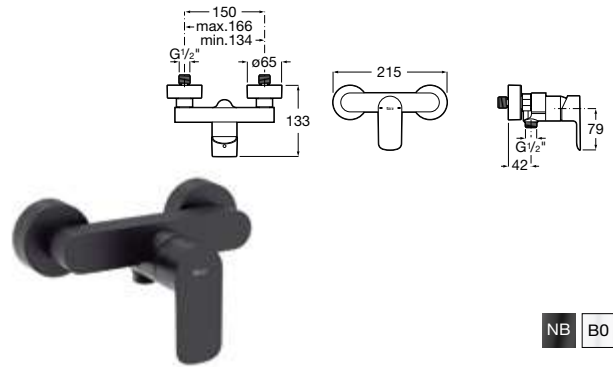

Wall-mounted shower mixer

Single-lever shower mixer.
Ref. A5A216E..0
858 RON

NB BO