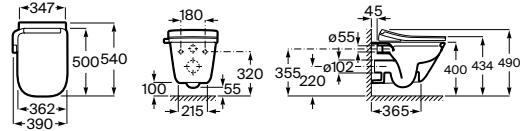

In-Wash® Gap wall-hung*

N

Wall-hung smart toilet. Includes Roca Rimless®, seat and cover with washing and drying function. Needs power supply.

Ref. A803180001
5 055 RON

In-Wash® Gap wall-hung with heated seat*

N

Wall-hung smart toilet. Includes Roca Rimless®, seat and cover with washing and drying function. Heated seat with adjustable temperature. Needs power supply.

Ref. A80318F001
5 055 RON