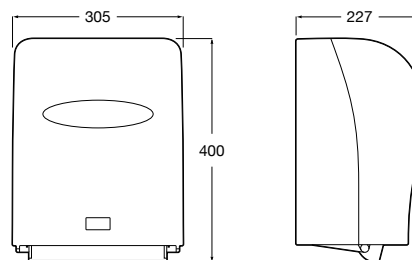

General technical data

• Installation:	Wall-hung
• Material:	ABS
• Paper roll size:	Ø 21 cm
• Paper type:	Perforated
• Paper length:	24-30-38 cm (adjustable)