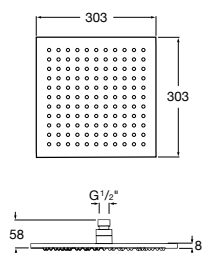

Dimensions
in mm.

Prices in RON without VAT.
The present pricelist cancels the previous one.

*Product on request

Replace (.) in the product reference
with the code of the chosen finish.