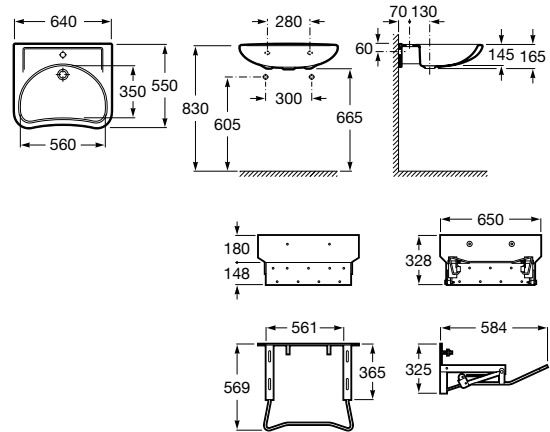

Access

Basin

640 x 550 mm

Basin with fixing kit
Ref. A327230000
662 RON

Concealed waste fitting with built-in trap and overflow
Ref. A506403207
517 RON

Support for basin
Ref. A816323000
2 610 RON

Flexible trap for basin
Ref. A892814000
127 RON

Close-coupled WC

670 mm length

Close-coupled WC with fixing kit. Horizontal outlet. Height 480 mm
Ref. A342236000
927 RON

Close-coupled WC with fixing kit. Vertical outlet. Height 430 mm
Ref. A342237000
927 RON

Dual flush 6/3L WC cistern with mechanism, side inlet
Ref. A341230000
967 RON

Seat with open ring and cover with stainless steel hinges
Ref. A801230004
321 RON

Seat and cover with reinforced fixations. White
Ref. A801230001* N
394 RON

Ring with stainless steel hinges
Ref. A80123D004
239 RON

Wall-hung WC

700 mm length

Wall-hung WC
Ref. A346237000
1418 RON

Seat with open ring and cover with stainless steel hinges
Ref. A801230004
321 RON

Seat and cover with reinforced fixations. White
Ref. A801230001* N
394 RON

Ring with stainless steel hinges
Ref. A80123D004
239 RON