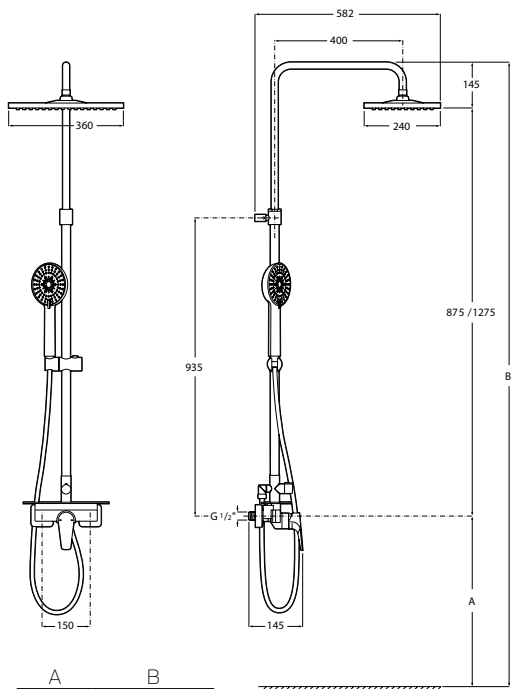

A	B
900	1775-2175
1000	1875-2275
1100	1975-2375
1200	2075-2475