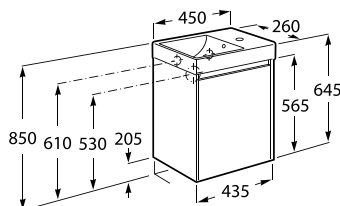

Unik Compact *

Includes base unit with 1 door and a basin Fineceramic®. The basin is always supplied in white finish.