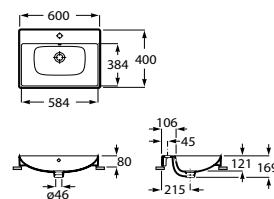

600 x 400 mm

Drop-in basin FINECERAMIC®
Ref. Ref. A32768M..0

White	Supraglaze®
584 RON	759 RON