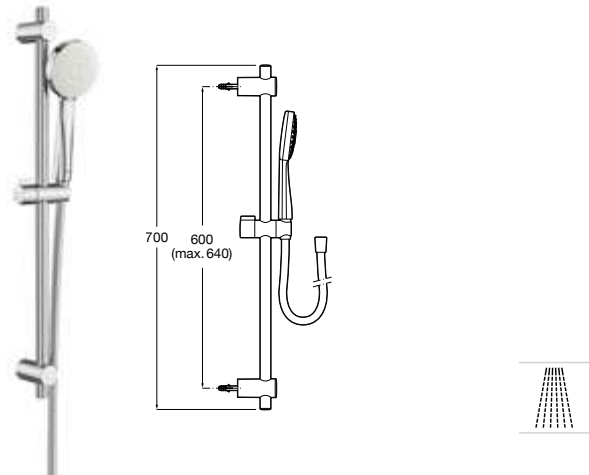

Shower kit Stella 100/1

Hand shower 100 mm with 1 function Rain, slide bar 700 mm. and PVC flexible hose 1,70 m.

Flow 8 L
Chrome

Ref. A5B3413C00 C0
249 RON

Flow 6 L
Chrome

Ref. A5BC413C00 C0
249 RON