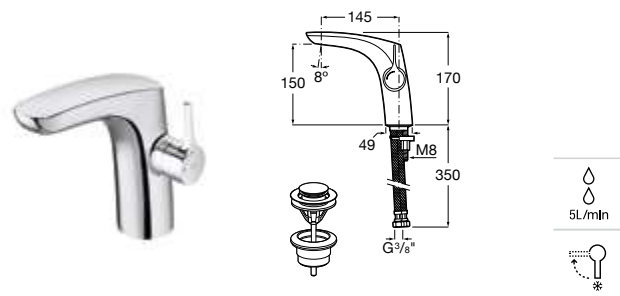

Insignia* / Ceramic cartridge

Basin mixer

Single lever basin mixer with pop-up waste and flexible supply hoses. Chrome.

Ref. A5A333AC00
2 565 RON

Basin mixer

Single-lever basin mixer with smooth body and flexible supply hoses. Includes click-clack waste. Chrome.