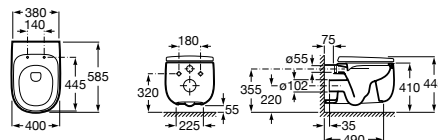

585 mm length

Wall-hung Rimless WC with hidden fixations.
Ref. A3460B7..0

SUPRALIT® seat and cover w/ soft-closing system, metal hinges, Easy Remove.
Ref. A801B82..B

White ⁽¹⁾	Colour
6 162 RON	7 394 RON

White ⁽¹⁾	Colour
855 RON	1 116 RON