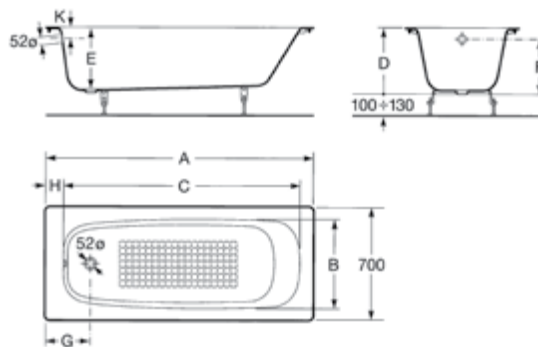

A	B	C	D	E	F	G	H	K	Litr.¹
1700	570	1530	420	400	350	285	100	70	182
1500	570	1330	420	400	350	285	100	70	161
1400	560	1230	420	400	350	285	100	70	144

¹ Litres to the overflow

Cast Iron bath

Dimensions			Capacity	White
1700 x 700	Ref. A21291100R	With anti-slip bottom	182 L	3 677 RON
1500 x 700	Ref. A21291300R	With anti-slip bottom	161 L	3 436 RON
1400 x 700	Ref. A212914001	With anti-slip bottom	144 L	3 281 RON
	Ref. A150412330	Set of feet		160 RON

For version without massage optional siphon ø52:

Chrome finish	Ref. A506404600	232 RON	00
Rest of finishes	Ref. A5064046.*	338 RON	0A CN RG NB