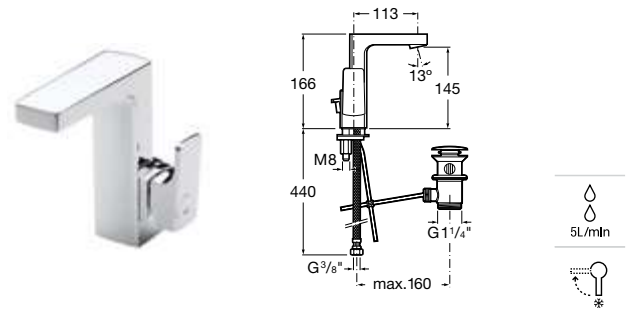

Basin mixer with lateral handle

Single-lever basin mixer with lateral handle with pop-up waste and flexible supply hoses. Cold Start. Chrome.
Ref. A5A4001C00
2 108 RON