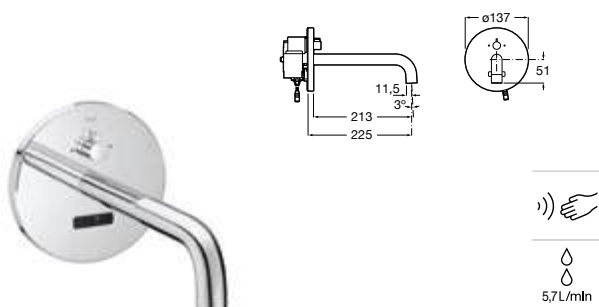

Wall-mounted basin mixer Sentronic-E*

Wall-mounted basin mixer.
Mains connection (230)^①
Ref. A5A4602C00
5 194 RON

To be completed with internal subset ref. **A525874603 - 1 380 RON**