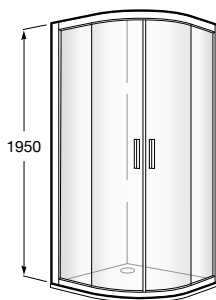

URA MR*

MR - Angular shower screen with 2 sliding doors + 2 fixed doors

Maxiclean treatment included

Height 1950 mm.