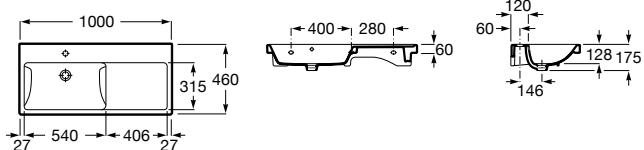

The Gap

1000 x 460 mm

Wall-hung basin with fixing kit

Ref. **A3270MB.0**

White

932 RON