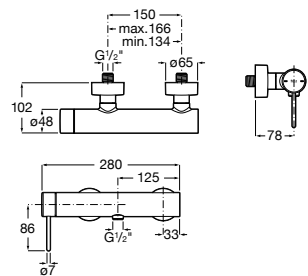

Wall-mounted shower mixer

Single-lever wall-mounted shower mixer.
Pin handle
Chrome
Ref. A5A213FC00
766 RON
Titanium Black
Ref. A5A213FCN0
995 RON