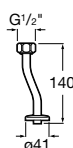

Urinal faucet

Urinal faucet. Angle shut-off cock G1/2".
Chromed.
Ref. A5A9277C00
267 RON

External tube
Chromed.
Ref. A5A9317C00
107 RON