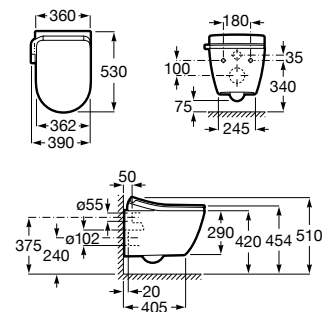

In-Wash® Ona wall-hung with heated seat

530 mm length

Wall-hung smart toilet. Roca Rimless®, seat and cover with washing and drying function included. Heated seat with adjustable temperature. Needs power supply.

Ref. A80315FS01
6 798 RON