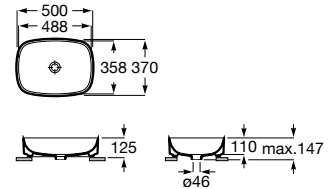

Over countertop basin

00 S0

500 x 370 mm
Basin FINECERAMIC®
Ref. A3275L0.0

White	Supraglaze®*
1 025 RON	1 333 RON