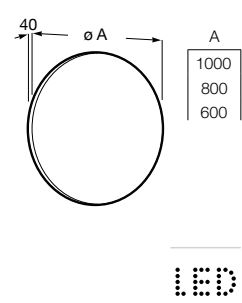

Luna Frame Ambient N