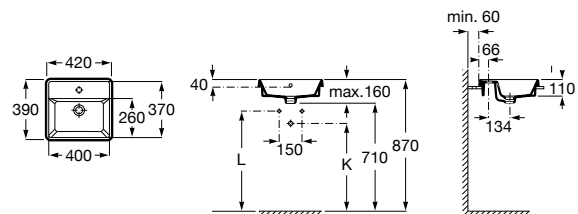

The Gap

420 x 390 mm
Drop-in basin
Ref. A3270Y9..0
White
614 RON

	K (Trap)	L
Totem/Minimal	530	610
Bottle	610	640