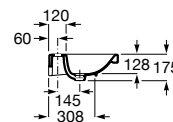

Wall-hung basin

600 x 460 mm

Wall-hung basin with fixing kit

Ref. A3270M1..0

White

797 RON