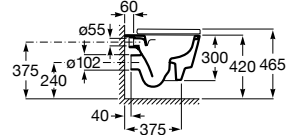

500 mm length

Wall-hung WC, Rimless
Ref. A346697.0

Seat and cover with soft-closing system.
Easy Remove
Ref. A801F02..2

White	Matt White	Supraglaze®
1 425 RON	1 797 RON	1 797 RON

White	Matt White
294 RON	461 RON