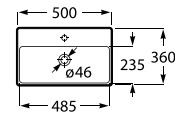

500 x 360 mm
Basin FINECERAMIC®
Ref. A32768E..0

White	Matt White* / Matt Black*	Supraglaze®*
523 RON	628 RON	803 RON

Dimensions in mm.

Prices in RON without VAT.
The present pricelist cancels the previous one.

*Product on request

Replace (.) in the product reference with the code of the chosen finish.