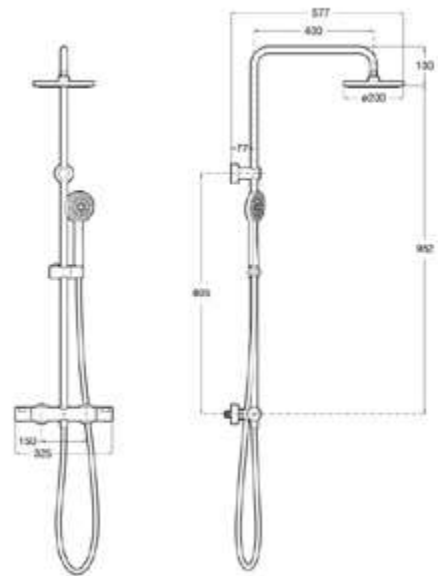

Victoria-T Basic

Victoria-T Basic thermostatic shower column