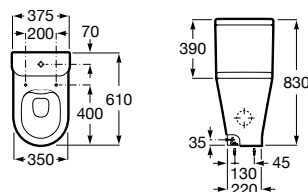

610 mm length

Close-coupled WC, back to wall, Rimless with dual outlet, height 440 mm

Ref. A3420NJ000

White

877 RON

SUPRALIT® seat and cover with soft-closing system, metal hinges, Easy Remove

Ref. A801D22..1