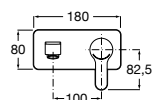

L20 / Ceramic cartridge

Basin mixer

Single-lever basin mixer with XL handle.
With aerator, pop-waste and flexible supply hoses
Cold start. Chrome.
Ref. A5A3I09C00
397 RON

Basin mixer **N**

Single-lever basin mixer smooth body with XL handle. With aerator and flexible supply hoses. Cold start.

Chrome* **Ref. A5A3K09C00** **363 RON**
Matt Black **Ref. A5A3K09NB0** **554 RON**

NB

Mezzo basin mixer

Mezzo-spout single-lever basin mixer with XL handle. Smooth body. With aerator and flexible supply hoses. Cold Start. Chrome.
Ref. A5A3B09C00
512 RON

High spout basin mixer

High spout single-lever basin mixer, XL handle. With aerator, pop-up waste and flexible supply hoses. Cold Start. Chrome
Ref. A5A3C09C00
834 RON

Mezzo basin mixer **N**

High spout single-lever basin mixer smooth body, XL handle. With aerator and flexible supply hoses. Cold Start. Matt Black
Ref. A5A3H09NB0
828 RON

Built-in basin mixer.

Chrome **Ref. A5A3L09C00** **517 RON**
Matt Black **N Ref. A5A3L09NB0*** **752 RON**

NB

To be completed with built-in universal body **NB**
Chrome **Ref. A525220603** **326 RON**
Matt Black **Ref. A5252206NB*** **390 RON**