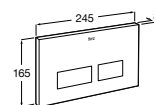

AC4 Dual

AC5 Dual ^N

EA1 Dual*