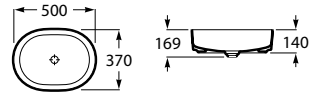

Trap	K
Totem	530
Minimal	
Bottle	570