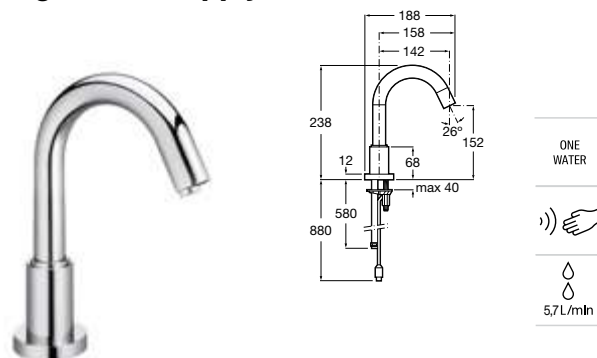

Electronic basin faucet Loft-E.* Single water supply

Electronic basin faucet (single water supply) with spout integrated sensor. Chromed.

Powered by 4 AA alkaline batteries (1.5V LRG) (AA).
Ref. A5A4243C00
1436 RON

Powered by mains connection (230V)®.
Ref. A5A4343C00
1580 RON