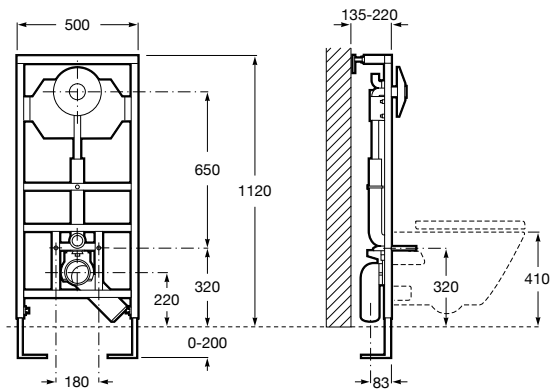

Duplo WC Smart ⁽²⁾

Installation system for wall-hung WC. With cistern, dual flush mechanism 6/3, 4,5/3 or 4/2 litres and installation accessories. Smart toilet connection and a corrugated pipe. Minimum depth 140mm, height 1190 and draining elbow \varnothing 90/110
Ref. A890090800
1 190 RON