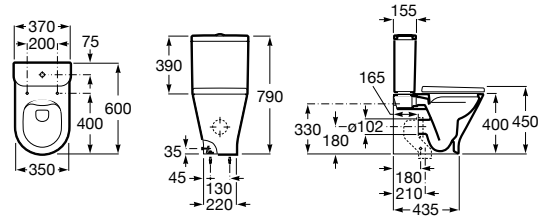

Compact close-coupled WC Round, Rimless

600 mm length

Close-coupled WC
Rimless with dual outlet
Ref. A3420N7..0
White
750 RON

Dual flush 4,5/3L WC
cistern with bottom inlet
Ref. A3410N0..0
White
727 RON

Dual flush 4,5/3L WC
cistern with side inlet
Ref. A3410N1..0
White
727 RON

SUPRALIT® seat and
cover with soft-
closing system, metal
hinges, Easy Remove
Ref. A801D22..1
White
296 RON

SUPRALIT® seat and
cover with metal
hinges, Easy Remove
Ref. A801D20..1
White
223 RON

SLIM seat and cover
with soft-closing
system
Ref. A801D22..3
White
398 RON