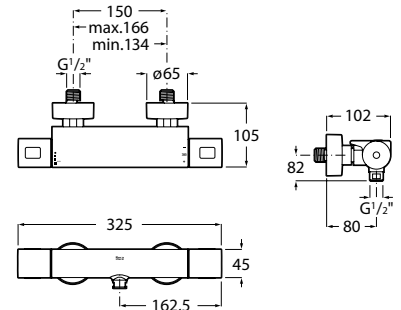

T-1000

Wall-mounted thermostatic shower mixer*

Wall-mounted thermostatic shower mixer
Chrome.
Ref. A5A142EC00
1 754 RON

C0 CN RG NM

Wall-mounted thermostatic shower mixer
Everlux.
Ref. A5A142E..0
2 631 RON