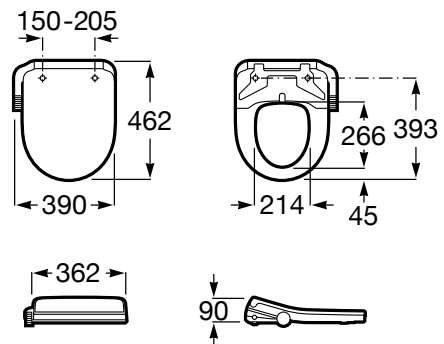

Multiclean® M4 Round Compact* N

Seat with washing and drying function. Round shape for compact toilets. Needs power supply.
Ref. A804057001
4 685 RON