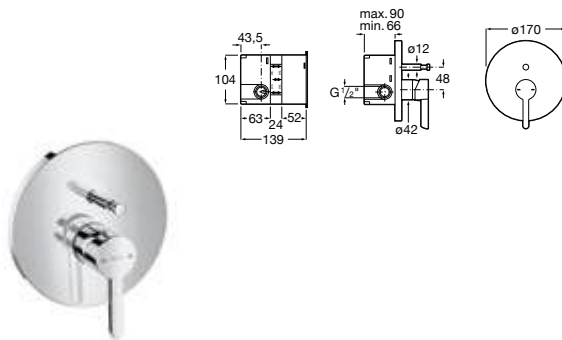

Built-in bath-shower mixer

Built-in bath-shower mixer with diverter
Chrome.
Ref. A5A0B7AC0K
411 RON