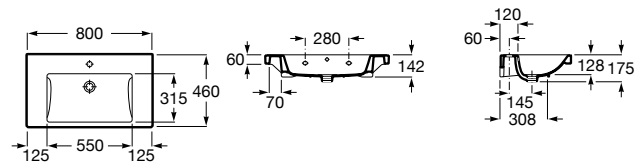

The Gap

800 x 460 mm
Wall-hung basin with fixing kit
Ref. A3270MO..0
White
839 RON