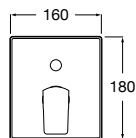

Built-in bath-shower mixer

Single-lever built-in bath-shower with automatic diverter. Chrome. To be completed with RocaBox ref. A525869403
Ref. A5A0B01C00
1 248 RON