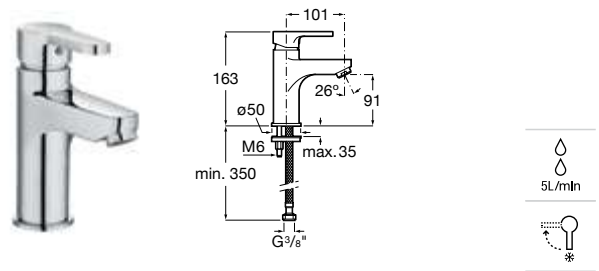

Basin mixer

Single-lever basin mixer, smooth body.
With aerator and flexible supply hoses.
Cold start. Chrome.
Ref. A5A326AC0K
284 RON