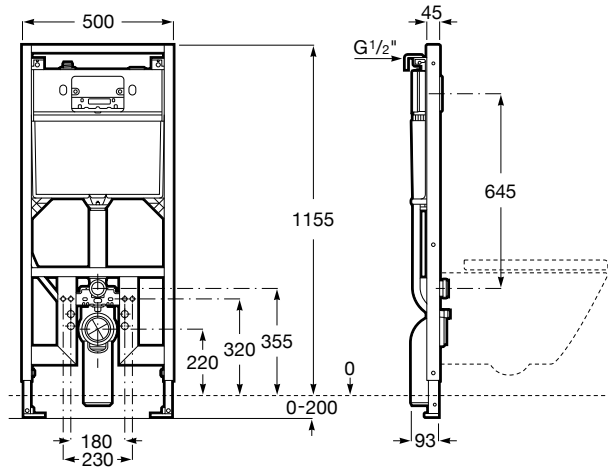

For wall-hung WC

Duplo WC S ^(N)

Built-in structure with compact dual-flush cistern for wall-hung WC, minimum depth of 90 mm. Axial distance of 180 and 230 mm. Elbow Ø90/Ø110. Metallic profile capable of withstanding 400 kg. Adjustable feet from 0-200 mm with braking system. Upper hydraulic connections. Flushing mechanism with Dual Cable Technology.

Ref. A8900A0020

1 013 RON

Duplo WC S Smart ⁽¹⁾ ^(N)

Built-in structure with compact dual-flush cistern for Smart Toilets and installation accessories, inlet flexible hose and corrugated tube, minimum depth 90 of mm. Elbow Ø90/Ø110. Flushing mechanism with Dual Cable Technology.

Ref. A8900A8020

1 267 RON

Duplo WC S Underwindow ⁽¹⁾ ^(N)

Built-in structure for toilet with dual flush system. Elbow Ø90/Ø110. Metallic profile capable of withstanding 400 kg. Installation minimum depth of 160 mm. Adjustable feet from 0-200 mm with braking system. Side hydraulic connections. Flushing mechanism with Dual Cable Technology.

Ref. A8900A2020

1 219 RON