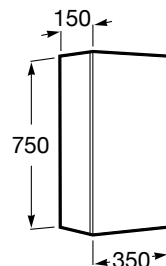

Delta top unit*

750 x 350 mm

- Ref. A857637509 (Matt White) - 1188 RON
- Ref. A857637510 (Grey Sand) - 1188 RON
- Ref. A857637511 (Dark Elm) - 1188 RON
- Ref. A857637512 (Light Oak) - 1188 RON
- Ref. A857637513 (Matt Green) - 1188 RON

Dimensions in mm.

Prices in RON without VAT. The present pricelist cancels the previous one.

*Product on request

Replace XXX in the product reference with the code of the chosen finish.

509 Matt White
510 Grey Sand
511 Dark Elm
512 Light Oak
513 Matt Green