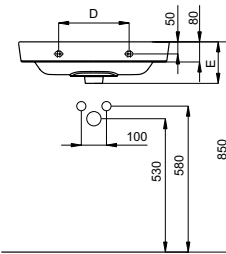

Caserta

600 x 445 mm Basin with fixing kit Ref. A3270J1000 White 307 RON	550 x 445 mm Basin with fixing kit Ref. A3270J2000 White 268 RON	500 x 430 mm Basin with fixing kit Ref. A3270J3000 White 262 RON

Semi pedestal
with fixing kit
Ref. A3350J1000
White
205 RON

A	B	C	D	E
600	445	215	280	170
550	445	215	280	170
500	430	215	220	170