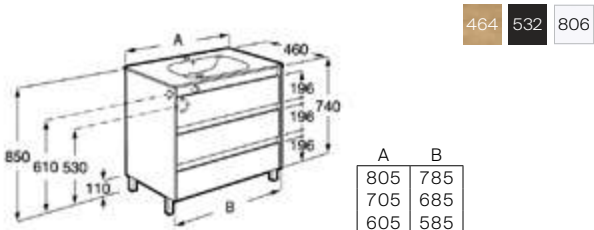

Unik

Includes base unit with 3 drawers and a basin. The basin is always supplied in white finish.