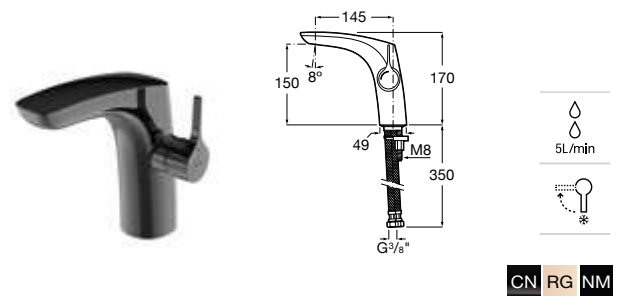

Basin mixer

Single-lever basin mixer smooth body with flexible supply hoses. Cold start. Everlux.

Ref. A5A3B3A..0
2 944 RON