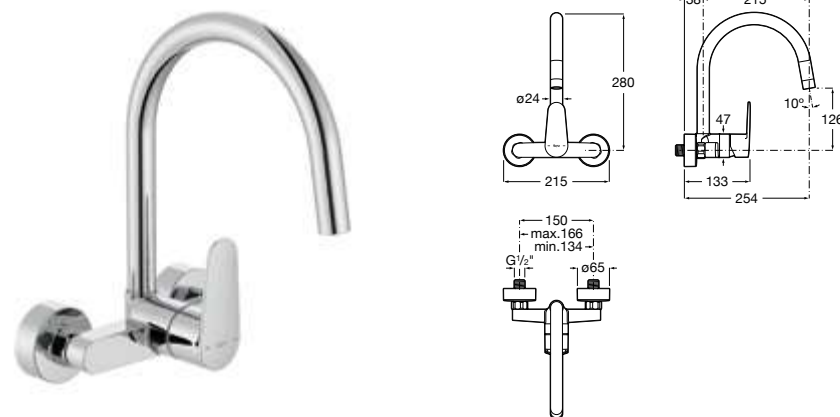

Victoria Plus single-lever kitchen sink mixer

Single-lever kitchen sink mixer with swivel spout and aerator.
Chromed.
Ref. A5A764FC00
447 RON

Dimensions in mm. Prices in RON without VAT.
The present pricelist cancels the previous one.