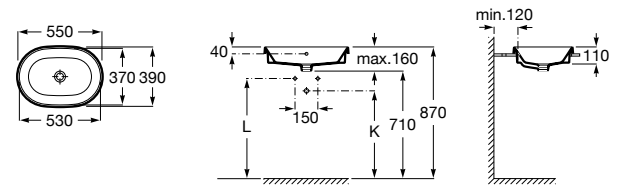

The Gap

550 x 390 mm
Drop-in basin
Ref. A3270Y5..0
White
648 RON

	K (Trap)	L
Totem/Minimal	530	610
Bottle	610	640