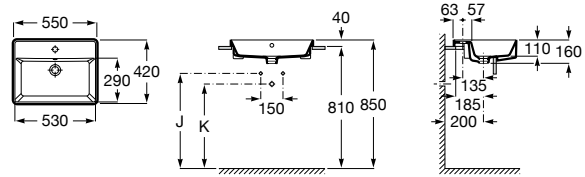

Trap	K	J
Totem/Minimal	530	610
Bottle	570	640

550 x 420 mm
 Semi-recessed basin
Ref. A3270YG..0
 White
648 RON

Close-coupled WC, Square, Rimless

650 mm length
 Close-coupled WC
 Rimless with dual outlet
Ref. A342479..0
 White
832 RON