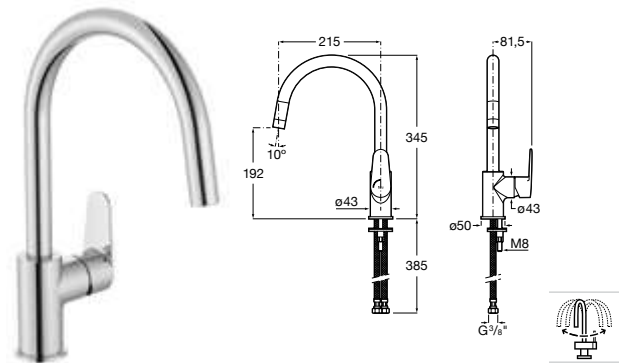

Victoria Plus single-lever kitchen sink mixer

Single-lever kitchen sink mixer with swivel spout and flexible supply hoses.
Chromed.
Ref. A5A844FC00
380 RON