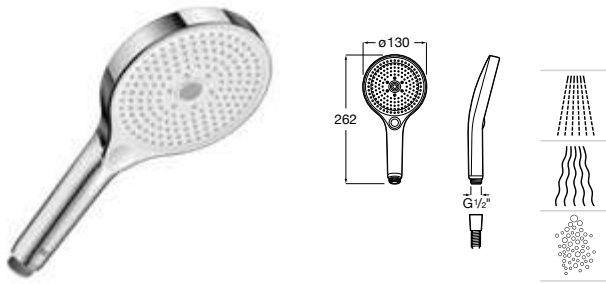

Ref. A5A2743C00
6 581 RON

Dimensions
in mm.

Prices in RON without VAT.
The present pricelist cancels the previous one.

*Product on request

Shower hands **Plenum/Sensum/Stella** ^N

Hand shower Plenum

Hand shower \varnothing 130 mm with 3 functions.
Including Microbubble function. Flow 8 L