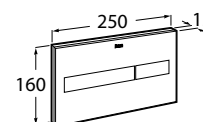

Plate PL7.A Dual
Operating plate
White Glass
Ref. A890188309
294 RON

Plate PL7.A Dual
Operating plate
Black Glass
Ref. A890188308
294 RON