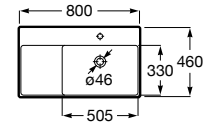

White	Matt White* / Matt Black*	Supraglaze®*
922 RON	1108 RON	1218 RON