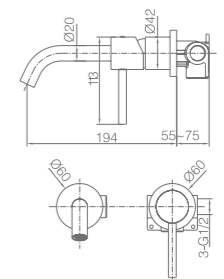

MONZA

SERIES

CHROME

Ref.: **GLM039**

Concealed single-lever basin.
Chrome brass.
In two independent parts.
Concealed body directly into the wall.
Without register box.