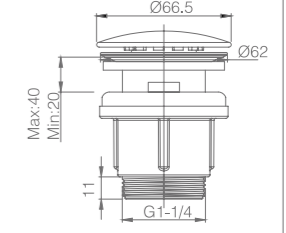

Ref.: **VCC020**

Suitable for all toilets and bidets, with or without overflow.
Guaranteed open/close system for cycles of 20.000 uses.
Internal thread of Ø1 ¼".
Made of PVC and brushed gold s304 steel.
Quick and easy mounting.