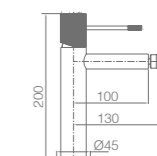

Ref.: **BDD038-2GC**

Single-lever bidet.
Brass body.
Matt gray/champagne finish.
Ceramic cartridge Ø26 mm TOP.
Flexible hoses 3/8".