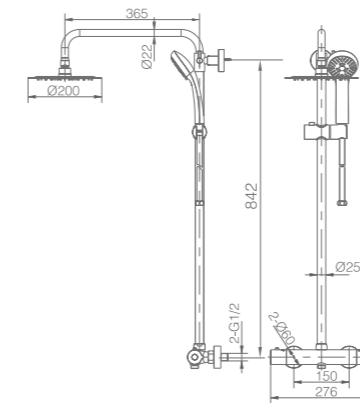

MOSCU

SERIES

STEEL S.316