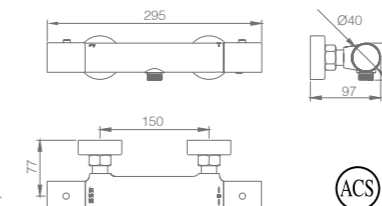

Ref: **BTG053-5ORC**

Brushed rose gold brass thermostatic shower kit.
Brushed rose gold finish.
Wall bracket ajustable ABS shower hand support.
Round 1 position shower hand
Reinforced flexible hose 180 cm.
Round brushed rose gold brass integrated flow-diverter.
Medium flow rate 12 l/min.
Thermostatic cartridge TURN CLEAN SYSTEM.