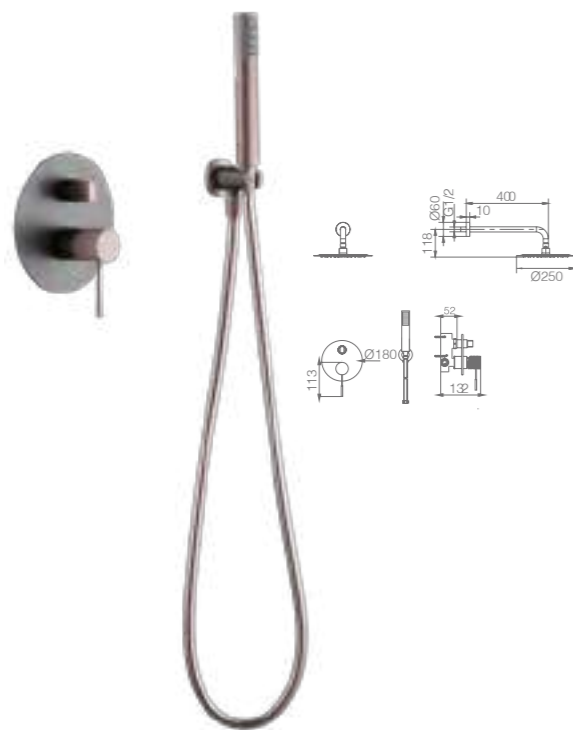

Ref.: **GPD038/GC**

Matt gray/champagne stainless steel S.304 rainhead Ø25cm, extra-flat design and anti-lime system.
Matt gray/champagne brass wall outlet tube.
Round 1 position shower hand.
Matt gray/champagne brass single-lever with 2 ways concealed box.
Medium flow rate 20 l/min.
Matt gray/champagne brass round distributor.
PVC hose 150 cm.
Ceramic single-lever cartridge Ø35 mm.
Wall bracket shower hand support with water outlet.