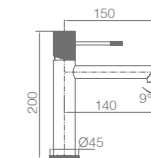

LINE

SERIES

BLACK GUN METAL

Ref.: **BDD038-1BGM**

Single-lever basin.
Brass body.
Black gun metal finish.
Ceramic cartridge Ø26 mm TOP.
Flexible hoses 3/8".