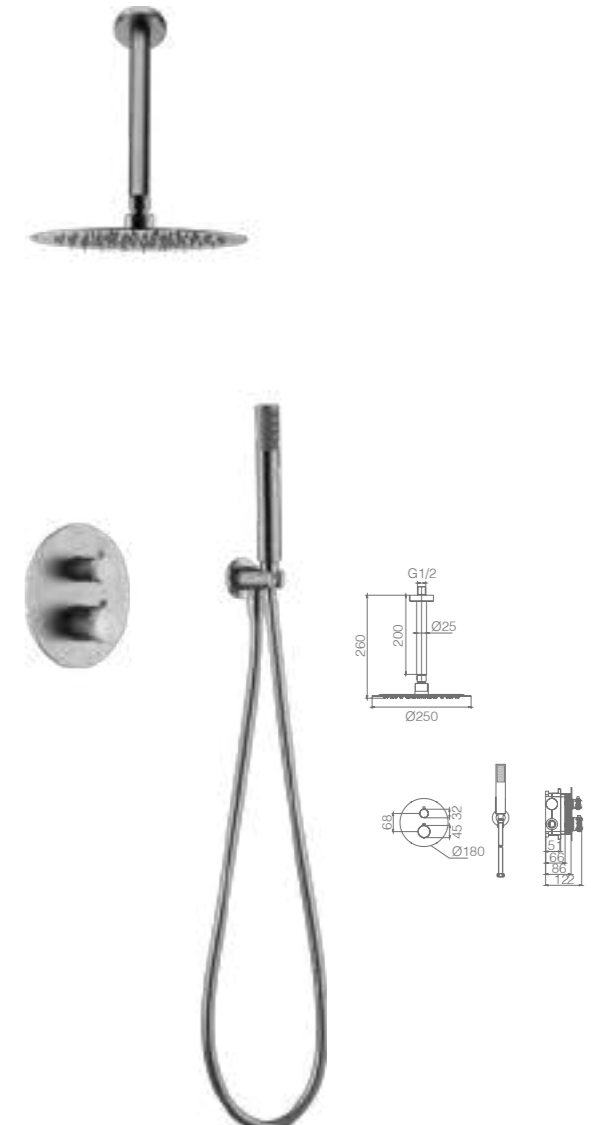

Ref.: **GTQ038/NQ**

Brushed nickel stainless steel S.304 rainhead Ø25cm, extra-flat design and anti-lime system.
Brushed nickel brass ceiling outlet tube.
Round 1 position shower hand.
Brushed nickel brass thermostatic with 2 ways concealed box.
Medium flow rate 20 l/min.
Brushed nickel brass round distributor.
PVC hose 150 cm.
Thermostatic cartridge TURN CLEAN SYSTEM.
Wall bracket shower hand support with water outlet.