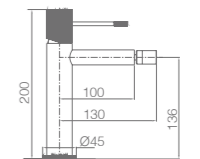

Ref.: **BDD038-2**

Single-lever bidet.
Brass body.
Chrome finish.
Ceramic cartridge Ø26 mm TOP.
Flexible hoses 3/8".