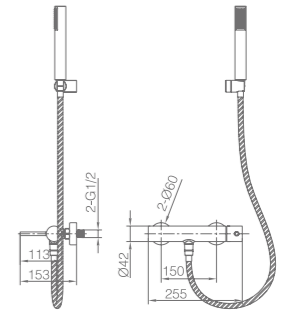

MONZA

SERIES

BRUSHED ROSE GOLD

Ref.: **BDM039-5ORC**

Brass single-lever shower kit.
Brushed rose gold finish.
Wall bracket ajustable ABS shower hand support.
Round 1 position shower hand.
PVC hose 180 cm.
Medium flow rate 12 l/min.
Ceramic cartridge Ø35mm.