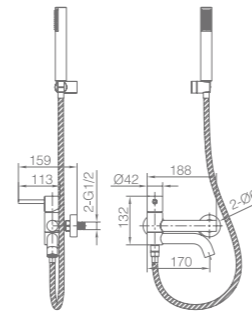

MONZA

SERIES

BRUSHED ROSE GOLD

Ref: **BTM039-4ORC**

Brushed rose gold brass thermostatic shower/bath kit.
Brushed rose gold finish.
Wall bracket ajustable ABS shower hand support
Round 1 position shower hand
PVC flexible hose 180 cm.
Round brushed rose gold brass integrated flow-diverter.
Medium flow rate 12 l/min.
Thermostatic cartridge TURN CLEAN SYSTEM
Ceramic cartridge Ø35mm.

Ref: **BDM039-4ORC**

Brass single-lever bath/shower kit.
Brushed rose gold finish.
Wall bracket ajustable ABS shower hand support.
Round 1 position shower hand.
PVC hose 180 cm.
Swivel spout inverter.
Medium flow rate 12 l/min.
Ceramic cartridge Ø35mm.