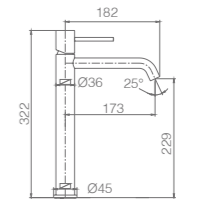

Ref.: **BDM039-3BGM**

Single-lever high basin.
Brass body.
Black gun metal finish.
Ceramic cartridge Ø 26 mm TOP.
Flexible hoses 3/8".