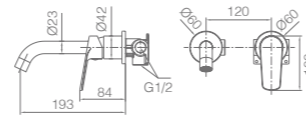

BELGICA

SERIES

MATT BLACK

Ref: **GLZ044/NG**

Concealed single-lever basin.
Matt black brass.
In two independent parts.
Concealed body directly into the wall.
Without register box.