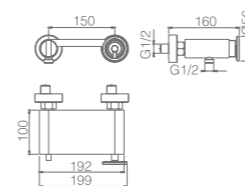

Ref.: BDC033-3ORC

Single-lever high basin.
Brass body.
Brushed rose gold finish.
Ceramic cartridge Ø26 mm TOP.
Flexible hoses 3/8".

OLIMPO

SERIES

BRUSHED ROSE GOLD

Ref.: **BDC033-4ORC**

Brass single-lever bath/shower kit.
 Brushed rose gold finish.
 Wall bracket adjustable ABS shower hand support.
 Round 1 position shower hand.
 PVC hose 180 cm.
 Swivel spout inverter.
 Medium flow rate 12 l/min.
 Ceramic cartridge Ø35 mm TOP.