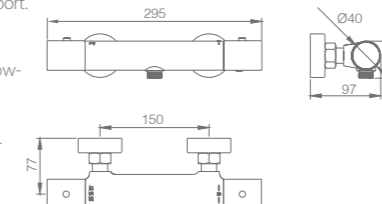

Ref: **BTG053-5BGM**

Black gun metal brass thermostatic shower kit.
Black gun metal finish.
Wall bracket ajustable ABS shower hand support.
Round 1 position shower hand.
PVC hose 180 cm.
Round black gun metal brass integrated flow-diverter.
Medium flow rate 12 l/min.
Thermostatic cartridge TURN CLEAN SYSTEM.