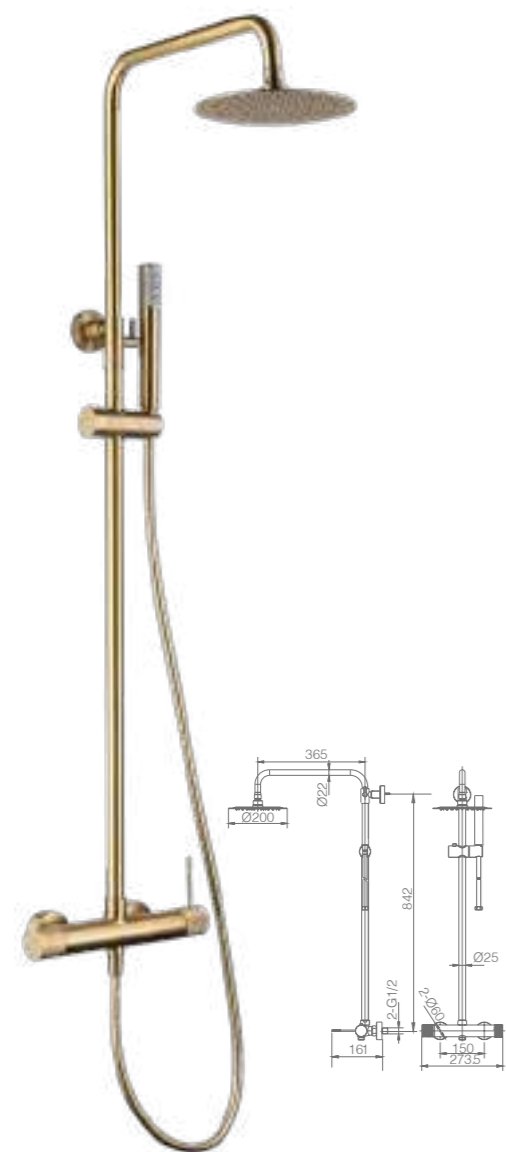

Ref.: **BDD038/OC**

Brushed gold stainless steel S.304 telescopic bar.
Brushed gold stainless steel S.304 round rainhead Ø20 cm, extra flat design and antilime system.
Elevated adjustable support handle.
Round 1 position shower hand.
Brushed gold brass single-lever with integrated flow-diverter.
Medium flow rate 12 l/min.
PVC hose 150 cm.
Ceramic cartridge Ø35 mm.