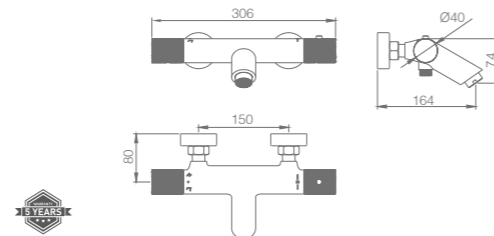

Matt gray/champagne brass thermostatic shower/bath kit.
Matt gray/champagne finish.
Wall bracket ajustable ABS shower hand support.
Round 1 position shower hand
PVC hose 180 cm.
Round matt gray/champagne brass integrated flow-diverter.
Medium flow rate 12 l/min.
Thermostatic cartridge TURN CLEAN SYSTEM

Ref.: **BTD038-5GC**