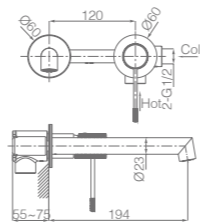

Ref.: **GLD038/OC**

Concealed single-lever basin.
Brushed gold brass.
Concealed body directly into the wall.
Without register box.