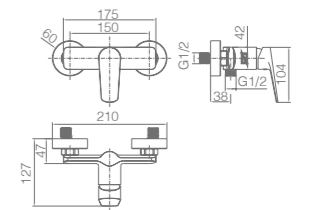

Ref.: **BDZ044-5NG**

Brass single-lever shower kit.
Matt black finish.
Wall bracket adjustable ABS shower hand support.
Round 3 positions shower hand.
PVC hose 180 cm.
Medium flow rate 12 l/min.
Ceramic cartridge Ø35 mm.