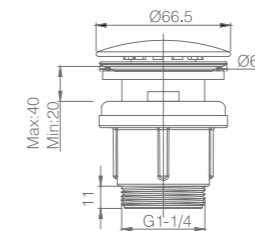

Ref.: **VCC009**

Suitable for all toilets and bidets, with or without overflow.
Guaranteed open/close system for cycles of 20.000 uses.
Internal thread of Ø1 ¼".
Made of PVC and chromed s304 steel.
Quick and easy mounting.