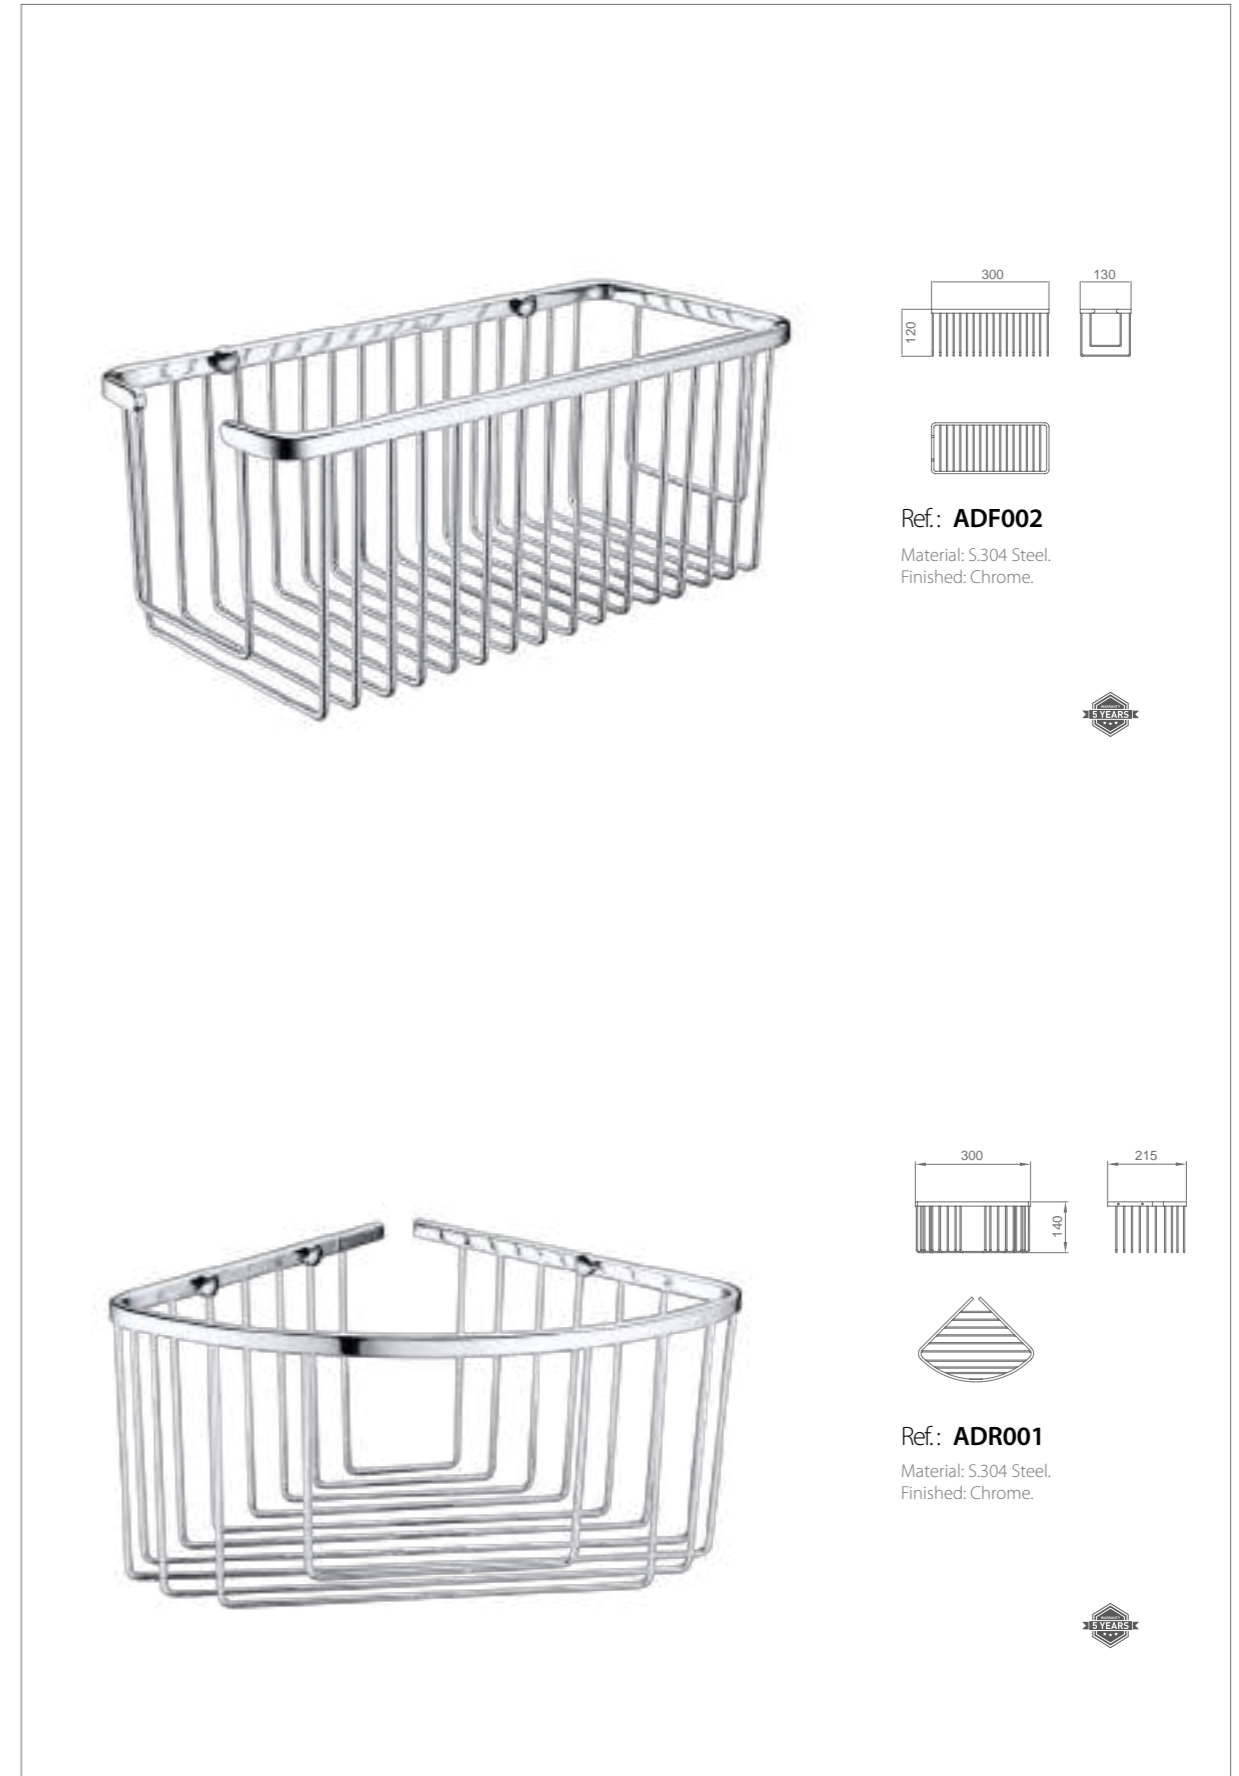

SHOWER HEADS

ROUND

Dimensions Ø20 cm / Ø25 cm / Ø30 cm / Ø40 cm.
Round, extra flat design and antilime system shower head.
Material: S.304 Steel.

- CHROME
- Ø20cm Ref.: RDN001
- Ø25cm Ref.: RDN002
- Ø30cm Ref.: RDN003
- Ø40cm Ref.: RDN004