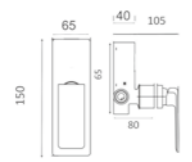

Ref: **GSM01V/NG**
1 way single-lever faucet.
Concealed box.
Matt black brass.
Ceramic cartridge Ø35 mm.