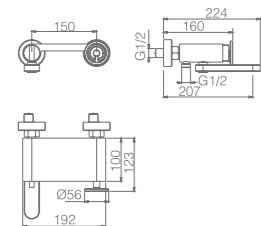

OLIMPO

SERIES

CHROME