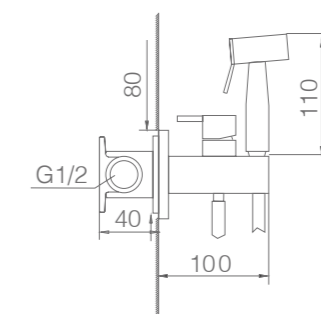

MUNICH

SERIES

BRUSHED NICKEL