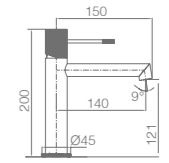

LINE

SERIES

CHROME

Ref.: **BDD038-1**

Single-lever basin.
Brass body.
Chrome finish.
Ceramic cartridge Ø26 mm TOP.
Flexible hoses 3/8".