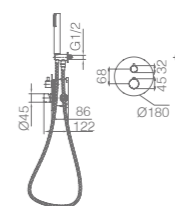

Ref.: **GTT039/OC**

Brushed gold stainless steel S.304 shower head Ø25cm, extra-flat design and anti-lime system.
Brushed gold brass ceiling outlet tube.
Round 1 position shower hand.
Brushed gold brass thermostatic with 2 ways concealed box.
Medium flow rate 20 l/min.
Brushed gold brass round distributor.
PVC hose 150 cm.
Thermostatic cartridge TURN CLEAN SYSTEM.
Wall bracket shower hand support with water outlet.
Concealed body with register box.