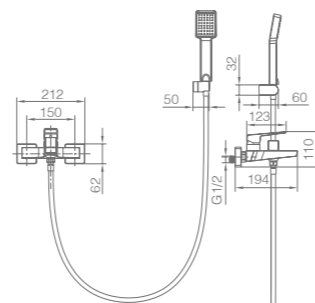

Ref.: **BDAR025-3BGM**

Single-lever high basin.
 Brass body.
 Black gun metal finish.
 Ceramic cartridge Ø26 mm TOP.
 Flexible hoses 3/8".

Ref.: **BDAR025-4BGM**

Brass single-lever bath/shower kit.
 Black gun metal finish.
 Wall bracket adjustable ABS shower hand support.
 Square 1 position shower hand.
 PVC hose 180 cm.
 Swivel spout inverter.
 Medium flow rate 12 l/min.
 Ceramic cartridge Ø35mm.