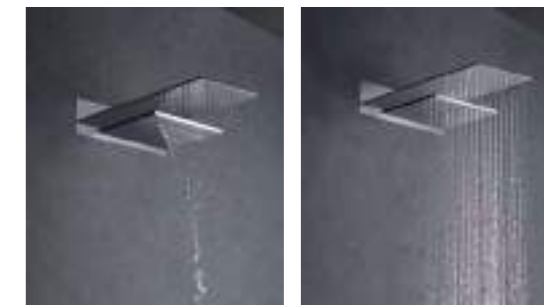

Ref.: **GTS019-P/NG**
PRE-FRAME INCLUDED

RODAS

SERIES

CHROME

Video spot

Professional technical video

Ref.: **GTR049**

Chrome stainless steel S.304 rectangular 48x33,5 cm, 2 ways, flat design and anti-lime system. Rain and waterfall effect
 Square 1 position shower hand.
 Chrome brass thermostatic with 3 ways concealed box. Medium flow rate 20 l/min.
 Chrome brass square distributor.
 PVC hose 150 cm.
 Thermostatic cartridge TURN CLEAN SYSTEM.
 Wall bracket shower hand support with water outlet.
 Concealed body with register box.