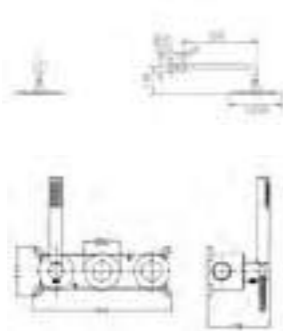

ASSEN

SERIES

CHROME

Ref.: **GTA052**

Chrome stainless steel S.304 rainhead Ø25 cm, extra-flat design and anti-lime system.
Chrome brass wall outlet tube.
Round 1 position shower hand.
Chrome brass thermostatic with 2 ways concealed box.
Medium flow rate 20 l/min.
PVC hose 150 cm.
Wall bracket shower hand support with water outlet.
Thermostatic cartridge TURN CLEAN SYSTEM.
With register box.