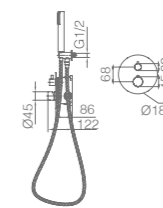

Ref.: **GTT039/ORC**

Brushed rose gold stainless steel S.304 shower head Ø25cm, extra-flat design and anti-lime system.
Brushed rose gold brass ceiling outlet tube.
Round 1 position shower hand.
Brushed rose gold brass thermostatic with 2 ways concealed box.
Medium flow rate 20 l/min.
Brushed rose gold brass round distributor.
PVC hose 150 cm.
Thermostatic cartridge TURN CLEAN SYSTEM.
Wall bracket shower hand support with water outlet.
Concealed body with register box.