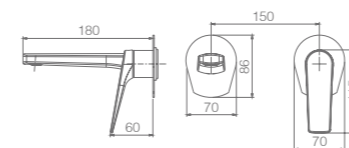

Concealed single-lever basin.
Brushed gold brass.
In two independent parts.
Concealed body directly into the wall.
Without register box.