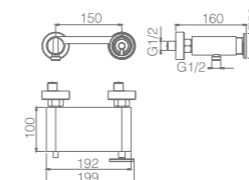

Ref.: **BDC033-50C**

Brass single-lever shower kit.
Brushed gold finish.
Wall bracket ajustable ABS shower hand support.
Round 1 position shower hand.
PVC hose 180 cm.
Medium flow rate 12 l/min.
Ceramic cartridge Ø35 mm TOP.