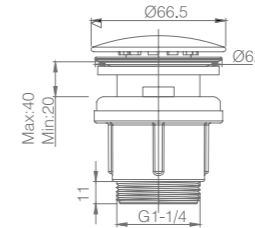

Ref.: **VCC0021**

Suitable for all toilets and bidets, with or without overflow.
Guaranteed open/close system for cycles of 20.000 uses.
Internal thread of Ø1 ¼".
Made of PVC and brushed rose gold s304 steel.
Quick and easy mounting.