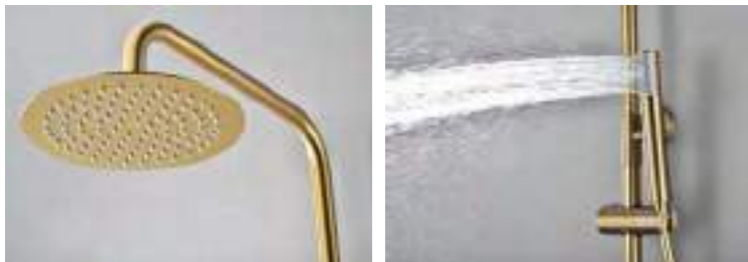

LINE

SERIES

BRUSHED GOLD

Ref.: **BDD038/OC**

Brushed gold stainless steel S.304 telescopic bar.
 Brushed gold stainless steel S.304 round rainhead Ø20 cm, extra flat design and antilime system.
 Elevated adjustable support handle.
 Round 1 position shower hand.
 Brushed gold brass single-lever with integrated flow-diverter.
 Medium flow rate 12 l/min.
 PVC hose 150 cm.
 Ceramic cartridge Ø35 mm.