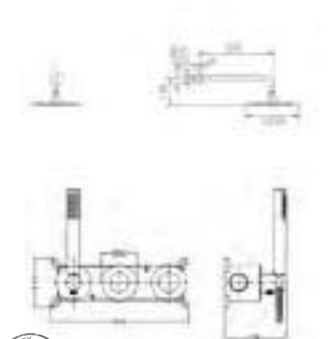

ASSEN

SERIES

BRUSHED ROSE GOLD