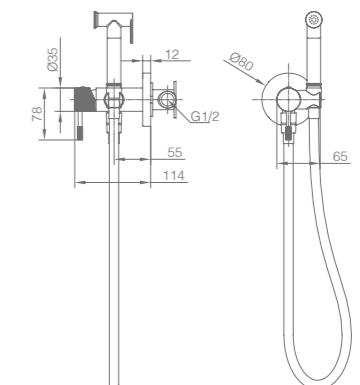

Ref.: **RDD038/BGM**

Concealed single-lever bidet
Hot/Cold water
1 position shower hand
PVC hose
Black gun metal finish
Concealed body directly into the wall.
Without register box.