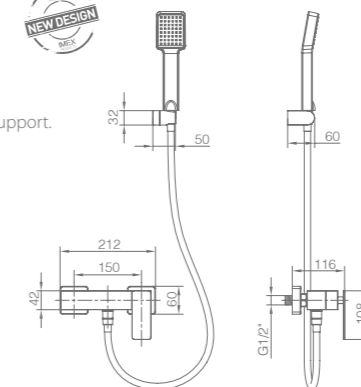

Ref.: BDP048-10C

Single-lever basin.
 Brass body.
 Brushed gold finish.
 Ceramic cartridge Ø26 mm TOP.
 Flexible hoses 3/8".

Ref.: BDP048-20C

Single-lever bidet.
 Brass body.
 Brushed gold finish.
 Ceramic cartridge Ø26 mm TOP.
 Flexible hoses 3/8".

Ref.: BDP048-30C

Single-lever high basin.
 Brass body.
 Brushed gold finish.
 Ceramic cartridge Ø26 mm TOP.
 Flexible hoses 3/8".

PISA

SERIES

BRUSHED GOLD

Ref.: **BDP048-40C**

Brass single-lever bath/shower kit.
Brushed gold finish.
Wall bracket adjustable ABS shower hand support.
Square 1 position shower hand.
PVC hose 180 cm.
Swivel spout inverter.
Medium flow rate 12 l/min.
Ceramic cartridge Ø35mm.

Ref.: **BDP048-50C**

Brass single-lever shower kit.
Brushed gold finish.
Wall bracket adjustable ABS shower hand support.
Square 1 position shower hand.
PVC hose 180 cm.
Medium flow rate 12 l/min.
Ceramic cartridge Ø35mm.