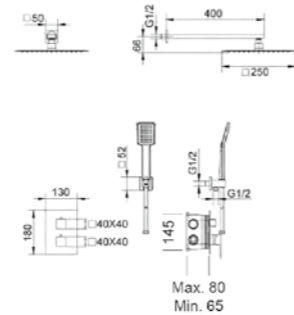

CIES

SERIES

CHROME

CIES

SERIES

CHROME

Ref.: **GPC009**

Chrome stainless steel S.304 shower head 25x25 cm, extra-flat design and anti-lime system.
Chrome brass wall outlet tube.
Square 1 position shower hand.
Chrome brass thermostatic with 2 ways concealed box.
Medium flow rate 20 l/min.
Chrome brass square distributor.
PVC hose 150 cm.
Thermostatic cartridge TURN CLEAN SYSTEM.
Wall bracket shower hand support with water outlet.
Concealed body with register box.