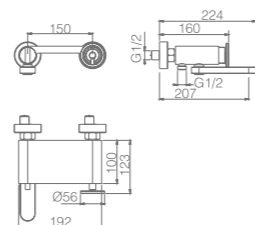

BRUSHED GOLD

Ref.: **BDC033-40C**

Brass single-lever bath/shower kit.
Brushed gold finish.
Wall bracket ajustable ABS shower hand support.
Round 1 position shower hand.
PVC hose 180 cm.
Swivel spout inverter.
Medium flow rate 12 l/min.
Ceramic cartridge Ø35 mm TOP.