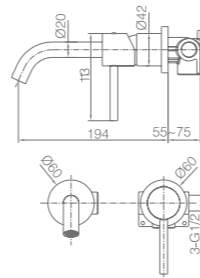

Ref: **GLM039/ORC**

Concealed single-lever basin.
Brushed rose gold brass.
In two independent parts.
Concealed body directly into the wall.
Without register box.