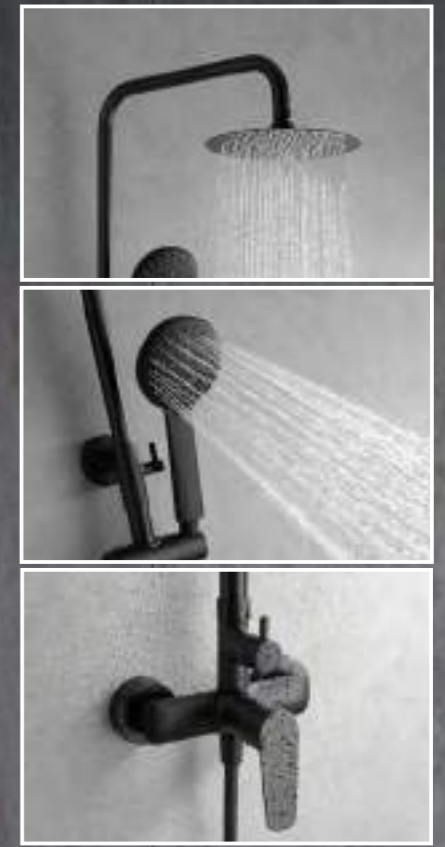

BELGICA

SERIES

MATT BLACK