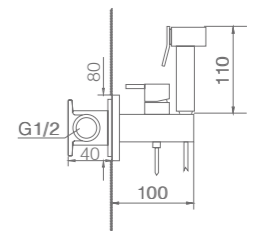

Ref: **RDM003**

Concealed single-lever bidet.
Chrome brass.
Hot/Cold water.
1 position shower hand.
Reinforced hose.
Concealed body directly into the wall.
Without register box.
High resistance pre-assembling plug included.