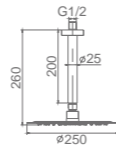

Ref.: **GPC033/NG**

Matt black stainless steel S.304 rainhead Ø25cm, extra-flat design and anti-lime system.
Matt black brass wall outlet tube.
Round 1 position shower hand.
Matt black brass single-lever with 2 ways concealed box.
Medium flow rate 20 l/min.
Matt black brass round distributor.
PVC hose 150 cm.
Ceramic single-lever cartridge Ø35 mm.
Wall bracket shower hand support with water outlet.
Concealed body with register box.

Ref.: **GTV038/NG**

Matt black stainless steel S.304 rainhead Ø25cm, extra-flat design and anti-lime system.
Matt black brass ceiling outlet tube.
Round 1 position shower hand.
Matt black brass single-lever with 2 ways concealed box.
Medium flow rate 20 l/min.
Matt black brass round distributor.
PVC hose 150 cm.
Ceramic single-lever cartridge Ø35 mm.
Wall bracket shower hand support with water outlet.
Concealed body with register box.

OLIMPO

SERIES

MATT BLACK

Ref.: **GLC033/NG**

Concealed single-lever basin.
Matt black brass.
In two independent parts.
Concealed body directly into the wall.
Without register box.