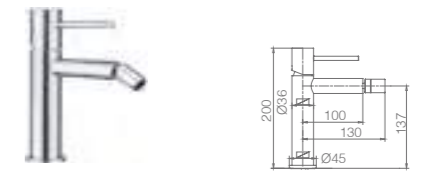

Ref.: **BDM039-2**

Single-lever bidet.
Brass body.
Chrome finish.
Ceramic cartridge Ø 26 mm TOP.
Flexible hoses 3/8".