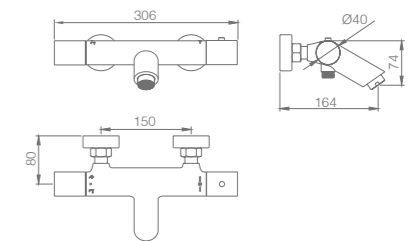

Ref.: **BTM039-4**

Chrome brass thermostatic shower/bath kit.
Chrome finish.
Wall bracket ajustable ABS shower hand support.
Round 1 position shower hand.
Reinforced flexible hose 180 cm.
Round chrome brass integrated flow-diverter.
Medium flow rate 12 l/min.
Thermostatic cartridge TURN CLEAN SYSTEM