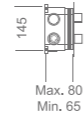

Ref.: **GST22V**

2 ways thermostatic faucets.
Concealed box.
Chrome brass.
Thermostatic cartridge TURN CLEAN SYSTEM.