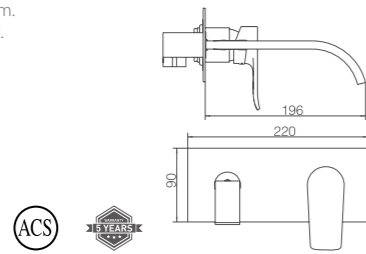

MALTA

SERIES

CHROME

Ref.: **GLM021**

Concealed single-lever basin.
Chrome brass.
Ceramic cartridge Ø35 mm.
Threaded spout ½" added.
With register box.