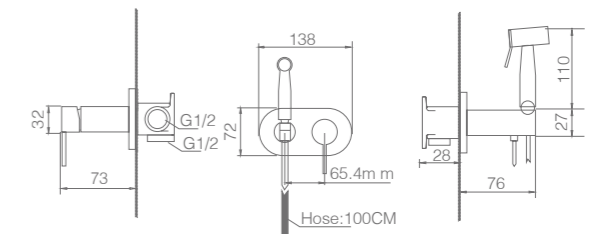

Ref: **RDM004**

Concealed single-lever bidet.
Chrome brass.
Hot/Cold water.
2 positions shower hand.
Reinforced hose.
Concealed body directly into the wall.
Without register box.