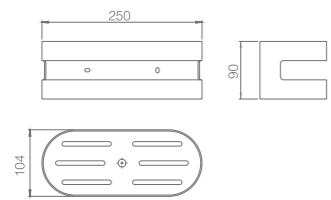

Ref.: **ADL012/BL**

Iman front soap holder.
Matt white finish.
S.304 Steel.