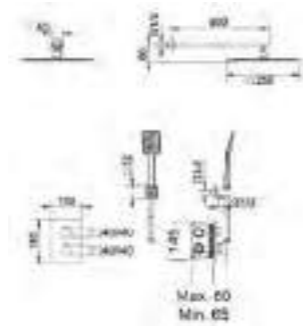

Ref.: **GPC009/BL**

Matt white stainless steel S.304 shower head 25x25 cm, extra-flat design and anti-lime system.
Matt white brass wall outlet tube.
Square 1 position shower hand.
Matt white brass thermostatic with 2 ways concealed box.
Medium flow rate 20 l/min.
Matt white brass square distributor.
PVC hose 150 cm.
Thermostatic cartridge TURN CLEAN SYSTEM.
Wall bracket shower hand support with water outlet.
Concealed body with register box.