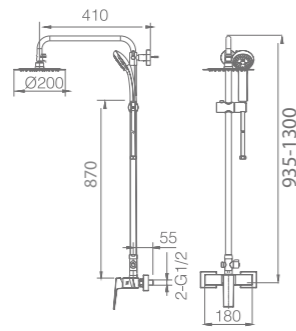

Ref.: **BDAR025**

Chrome stainless steel S.304 telescopic bar.
Chrome stainless steel S.304 square rainhead 20 cm, extra flat design and antilime system.
Elevated adjustable shower hand support.
Square 1 position shower hand.
Chrome brass single-lever with integrated flow-diverter.
Medium flow rate 12 l/min.
Metallic hose 150 cm.
Ceramic cartridge Ø35 mm.