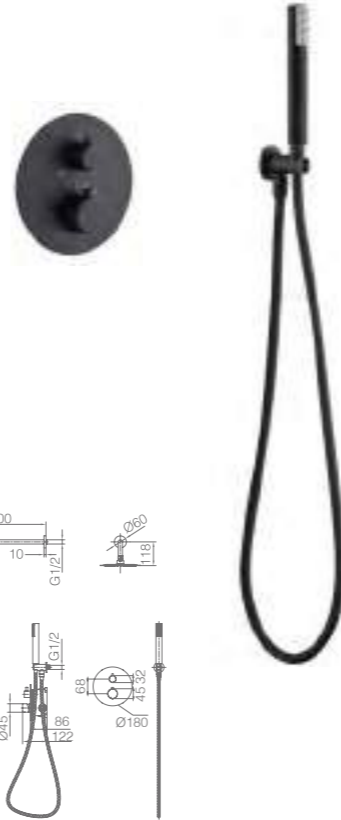

Ref.: **GPT039/NG**

Matt black stainless steel S.304 shower head Ø25cm, extra-flat design and anti-lime system.
 Matt black brass ceiling outlet tube.
 Round 1 position shower hand.
 Matt black brass single-lever with 2 ways concealed box.
 Medium flow rate 20 l/min.
 Matt black brass round distributor.
 PVC hose 150 cm.
 Ceramic single-lever cartridge Ø35 mm.
 Wall bracket shower hand support with water outlet.
 Concealed body with register box.