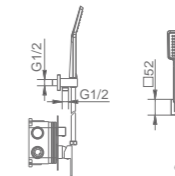

Ref.: **GPN058/NG**

Matt black stainless steel S.304 square shower head 25x25 cm, extra-flat design and anti-lime system.
Matt black brass ceiling outlet tube.
Square 1 position shower hand.
Matt black brass single-lever with 2 ways concealed box.
Medium flow rate 20 l/min.
Matt black brass round distributor.
PVC hose 150 cm.
Ceramic single-lever cartridge Ø35 mm.
Wall bracket shower hand support with water outlet.
Concealed body without register box.