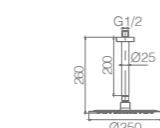

Ref.: **GPT039/OC**

Brushed gold stainless steel S.304 shower head Ø25cm, extra-flat design and anti-lime system.
Brushed gold brass ceiling outlet tube.
Round 1 position shower hand.
Brushed gold brass single-lever with 2 ways concealed box.
Medium flow rate 20 l/min.
Brushed gold brass round distributor.
PVC hose 150 cm.
Ceramic single-lever cartridge Ø35 mm.
Wall bracket shower hand support with water outlet.
Concealed body with register box.