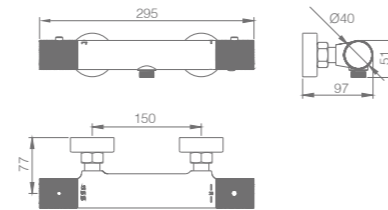

LINE

SERIES

BLACK GUN METAL

Ref.: **BTD038-4BGM**

Black gun metal brass thermostatic shower/bath kit.
Black gun metal finish.
Wall bracket ajustable ABS shower hand support.
Round 1 position shower hand
PVC hose 180 cm.
Round black gun metal brass integrated flow-diverter.
Medium flow rate 12 l/min.
Thermostatic cartridge TURN CLEAN SYSTEM.