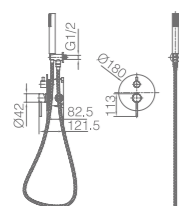

Ref.: **GPM039/OC**

Brushed gold stainless steel S.304 shower head Ø25cm, extra-flat design and anti-lime system.
Brushed gold brass wall outlet tube.
Round 1 position shower hand.
Brushed gold brass single-lever with 2 ways concealed box.
Medium flow rate 20 l/min.
Brushed gold brass round distributor.
PVC hose 150 cm.
Ceramic single-lever cartridge Ø35 mm.
Wall bracket shower hand support with water outlet.
Concealed body with register box.