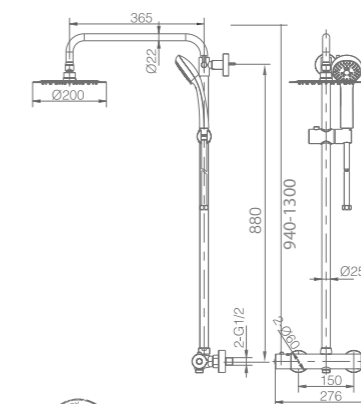

ECO-KENT

SERIES

CHROME

Ref.: **BTK017-ECO**

Chrome stainless steel S.304 telescopic bar.
Chrome stainless steel S.304 round rainhead Ø20 cm, extra flat design and antilime system.
Elevated adjustable shower hand support.
Round 3 positions shower hand.
Chrome brass thermostatic with integrated flow-diverter.
Medium flow rate 12 l/min.
Metallic hose 150 cm.
Thermostatic cartridge TURN CLEAN SYSTEM.
Start/stop button.