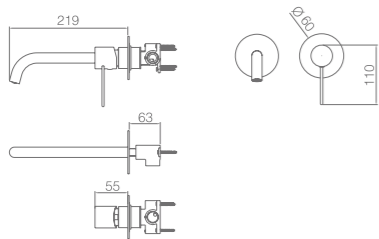

ETNA

SERIES

MATT BLACK

Ref.: GLT023/NG

Concealed single-lever basin.
Matt black brass.
Ceramic cartridge Ø35 mm.
In two independent parts.
Without register box.