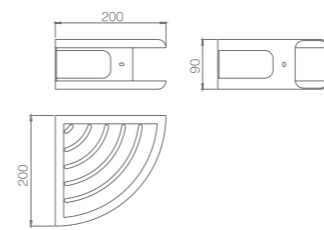

Ref.: **ADH010/NQ**

Dhanu corner soap holder.
Brushed nickel finish.
S.304 Steel.