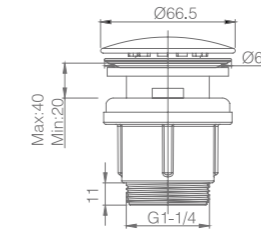

Ref.: VCC023 (brushed rose gold)
Suitable for all toilets and bidets, with or without overflow.
Guaranteed open/close system for cycles of 20.000 uses.
Internal thread of Ø1 ¼".
Made of brass and zamak.
Finish brushed rose gold.
Quick and easy mounting.

Ref.: **VCC019**

Suitable for all toilets and bidets, with or without overflow.
Guaranteed open/close system for cycles of 20.000 uses.
Internal thread of Ø1 ¼".
Made of PVC and matt black s304 steel.
Quick and easy mounting.