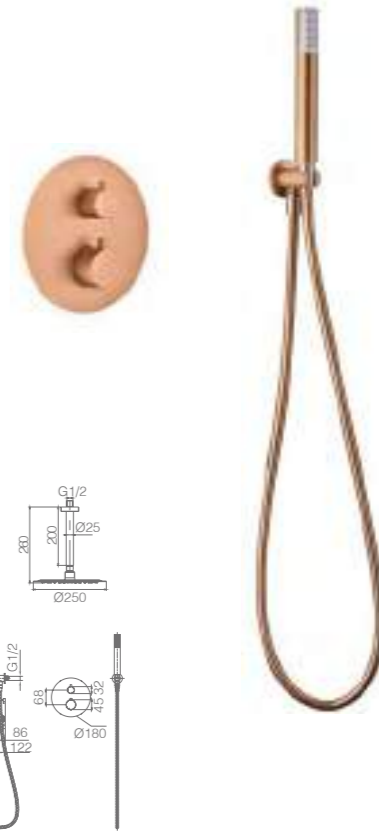

Ref.: **GTT039/ORC**

Brushed rose gold stainless steel S.304 shower head Ø25cm, extra-flat design and anti-lime system.
Brushed rose gold brass ceiling outlet tube.
Round 1 position shower hand.
Brushed rose gold brass thermostatic with 2 ways concealed box.
Medium flow rate 20 l/min.
Brushed rose gold brass round distributor.
PVC hose 150 cm.
Thermostatic cartridge TURN CLEAN SYSTEM.
Wall bracket shower hand support with water outlet.
Concealed body with register box.