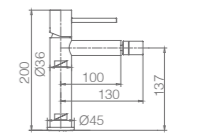

Ref.: **BDM039-2BGM**

Single-lever bidet.
Brass body.
Black gun metal finish.
Ceramic cartridge Ø 26 mm TOP.
Flexible hoses 3/8".