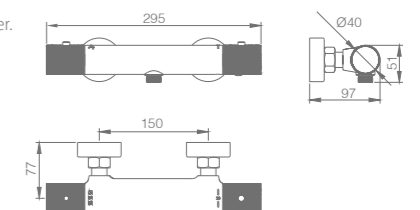

Ref.: **BTD038-5NG**

Matt black brass thermostatic shower kit.
Matt black finish.
Wall bracket ajustable ABS shower hand support.
Round 1 position shower hand.
PVC hose 180 cm.
Round matt black brass integrated flow-diverter.
Medium flow rate 12 l/min.
Thermostatic cartridge TURN CLEAN SYSTEM.