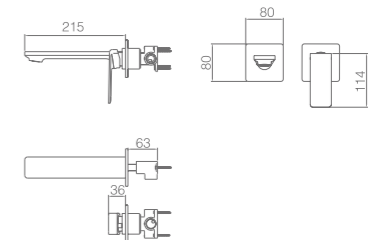

Ref: **GLF016/NG**

Concealed single-lever basin.
Matt black brass.
In two independent parts.
Concealed body directly into the wall.
Without register box.