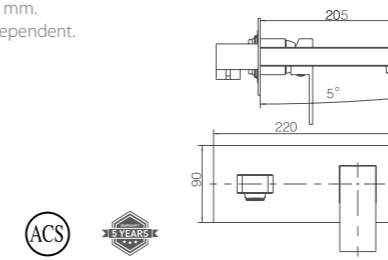

SUIZA

SERIES

CHROME

Ref.: **GLE020**

Concealed single-lever basin.
Chrome brass.
Ceramic cartridge Ø35 mm.
Threaded spout ½" independent.
With register box.