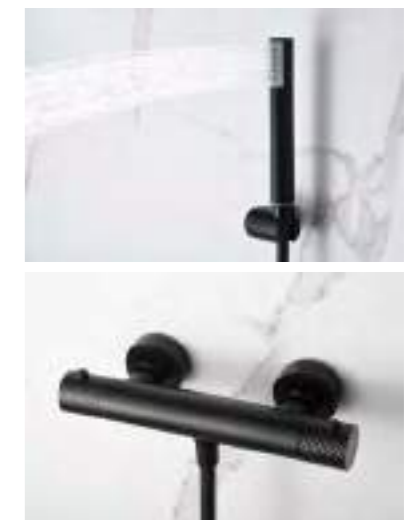

Ref.: **BTG053-5NG**

Matt black brass thermostatic shower kit.
Matt black finish.
Wall bracket ajustable ABS hand support.
Round 1 position shower hand.
PVC hose 180 cm.
Round matt black brass integrated flow-diverter.
Medium flow rate 12 l/min.
Thermostatic cartridge TURN CLEAN SYSTEM.