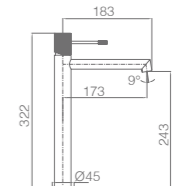

Ref.: **BDD038-3ORC**

Single-lever high basin.
Brass body.
Brushed rose gold finish.
Ceramic cartridge Ø26 mm TOP.
Flexible hoses 3/8".