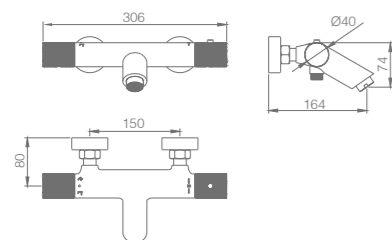

Ref.: **BTD038-4NG**

Matt black brass thermostatic shower/bath kit.
Matt black finish.
Wall bracket ajustable ABS shower hand support.
Round 1 position shower hand
PVC hose 180 cm.
Round matt black brass integrated flow-diverter.
Medium flow rate 12 l/min.
Thermostatic cartridge TURN CLEAN SYSTEM.