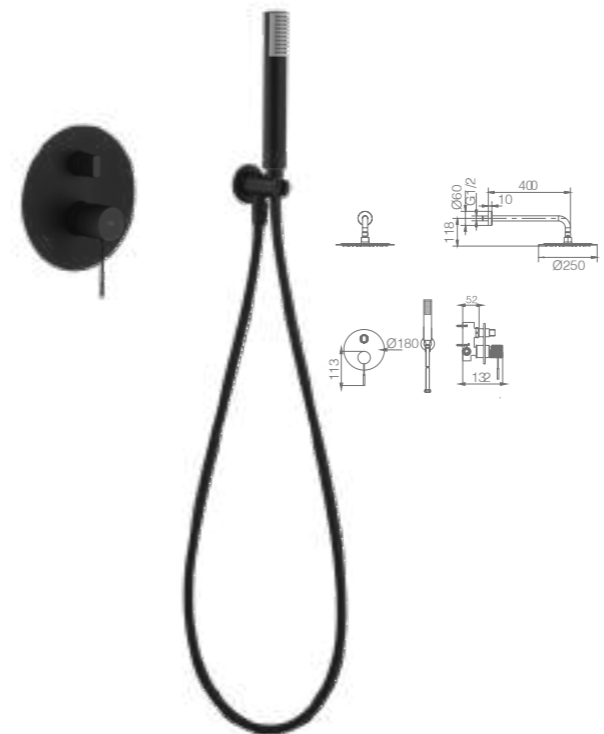

LINE

SERIES

MATT BLACK

Ref: **GPD038/NG**

Matt black stainless steel S.304 rainhead Ø25cm, extra-flat design and anti-lime system.
Matt black brass wall outlet tube.
Round 1 position shower hand.
Matt black brass single-lever with 2 ways concealed box.
Medium flow rate 20 l/min.
Matt black brass round distributor.
PVC hose 150 cm.
Ceramic single-lever cartridge Ø35 mm.
Wall bracket shower hand support with water outlet.