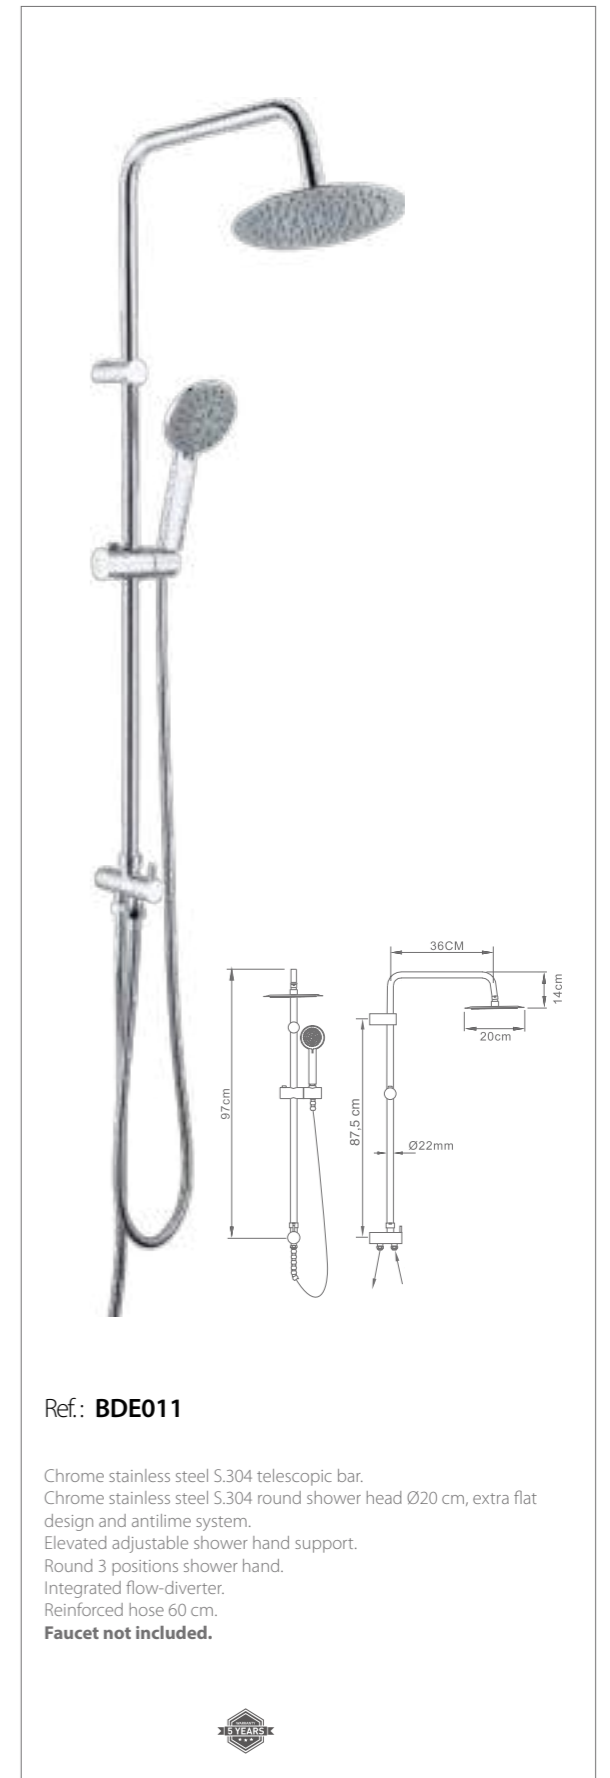

Ref: **BDE011**

Chrome stainless steel S.304 telescopic bar.
Chrome stainless steel S.304 round shower head Ø20 cm, extra flat design and antilime system.
Elevated adjustable shower hand support.
Round 3 positions shower hand.
Integrated flow-diverter.
Reinforced hose 60 cm.
Faucet not included.