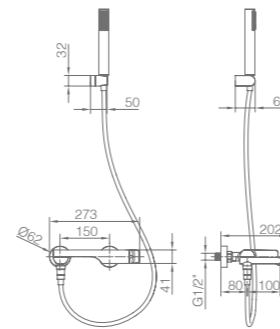

Ref.: **BDR031-3BL**

Single-lever high basin.
 Brass body.
 Matt white finish.
 Ceramic cartridge Ø26 mm TOP.
 Flexible hoses 3/8".

DINAMARCA

SERIES

MATT WHITE

Ref.: BDR031-4BL

Brass single-lever bath/shower kit.
Matt white finish.
Wall bracket adjustable ABS shower hand support.
Round 1 position shower hand.
PVC hose 180 cm.
Medium flow rate 12 l/min.
Ceramic cartridge \varnothing 35 mm.