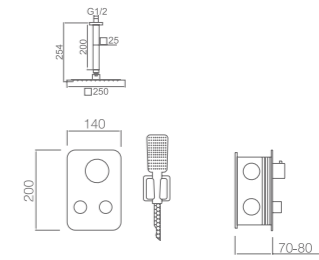

PORTUGAL

SERIES

CHROME

Ref.: **GTP022**

Chrome stainless steel S.304 shower head 25x25 cm, extra-flat design and anti-lime system.
Chrome brass ceiling outlet tube.
Square 1 position shower hand.
Chrome brass thermostatic with 2 ways concealed box.
Medium flow rate 20 l/min.
PVC hose 150 cm.
Thermostatic cartridge TURN CLEAN SYSTEM.
Wall bracket shower hand support with water outlet.
Concealed body with register box.

Video spot

Professional technical video