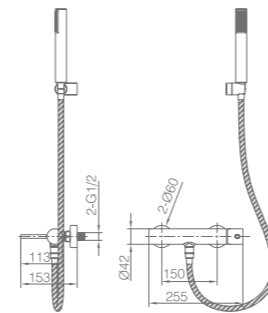

Ref.: BDG053-3NG

Single-lever high basin.
 Brass body.
 Matt black finish.
 Ceramic cartridge Ø26 mm TOP.
 Flexible hoses 3/8".
 Cold open.

GENOVA

SERIES

MATT BLACK

Ref.: **BTG053-4NG**

Matt black brass thermostatic shower/bath kit.
 Matt black finish.
 Wall bracket ajustable ABS shower hand support.
 Round 1 position shower hand.
 PVC hose 180 cm.
 Round matt black brass integrated flow-diverter.
 Medium flow rate 12 l/min.
 Thermostatic cartridge TURN CLEAN SYSTEM.