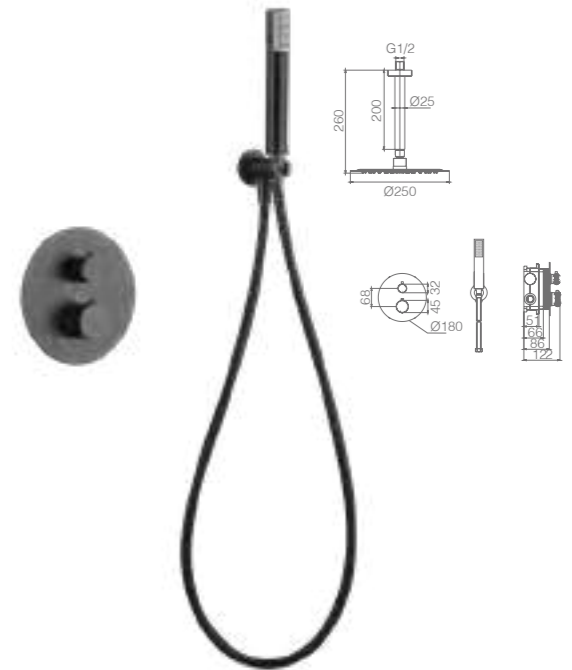

LINE

SERIES

BLACK GUN METAL

Ref.: **GTD038/BGM**

Black gun metal stainless steel S.304 rainhead Ø25cm, extra-flat design and anti-lime system.
Black gun metal brass wall outlet tube.
Round 1 position shower hand.
Black gun metal brass thermostatic with 2 ways concealed box.
Medium flow rate 20 l/min.
Black gun metal brass round distributor.
PVC hose 150 cm.
Thermostatic cartridge TURN CLEAN SYSTEM.