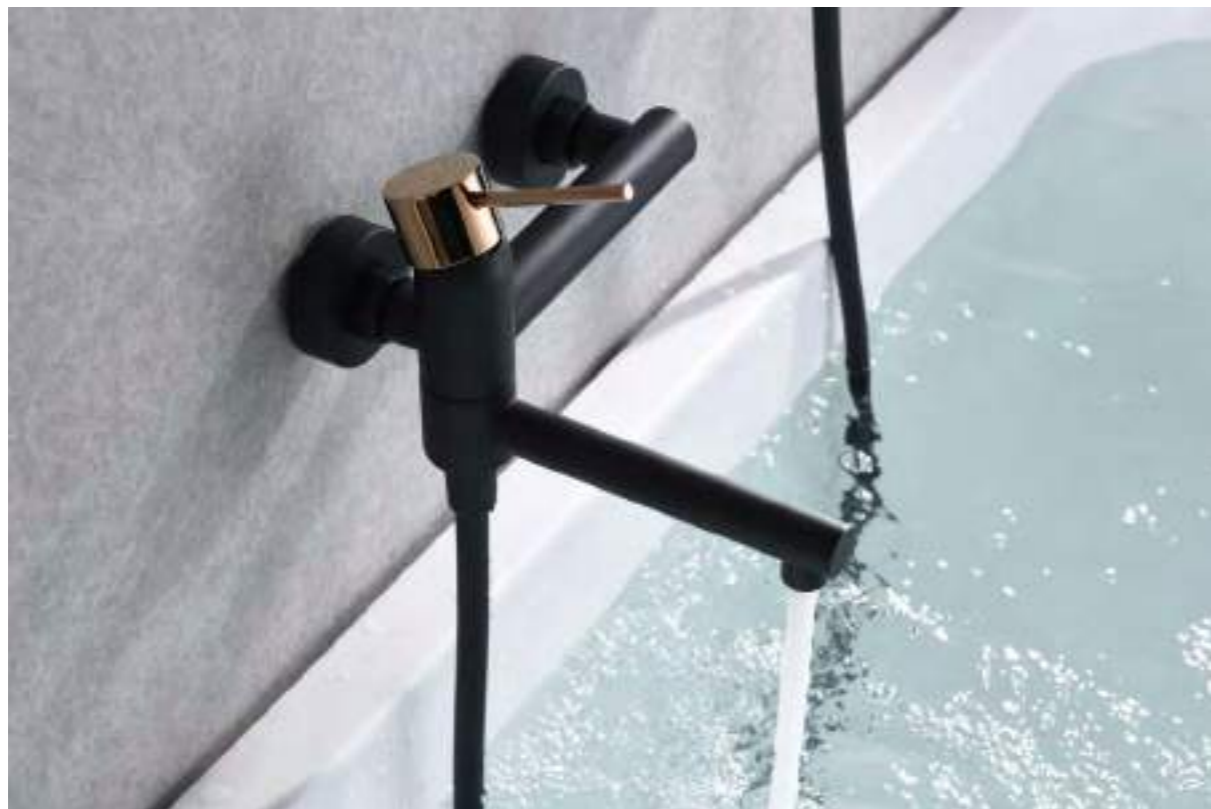

Ref.: BDYS045-3NOR

Single-lever high basin.
 Brass body.
 Matt black/rose gold finish.
 Ceramic cartridge Ø26 mm.
 Flexible hoses 3/8".

MILOS

SERIES

ROSE GOLD

MATT BLACK

Ref.: **BDYS045-4NOR**

Brass single-lever bath/shower kit.
Matt black/rose gold finish.
Wall bracket adjustable ABS shower hand support.
Round 1 position shower hand.
PVC hose 180 cm.
Medium flow rate 12 l/min.
Ceramic cartridge Ø35 mm.