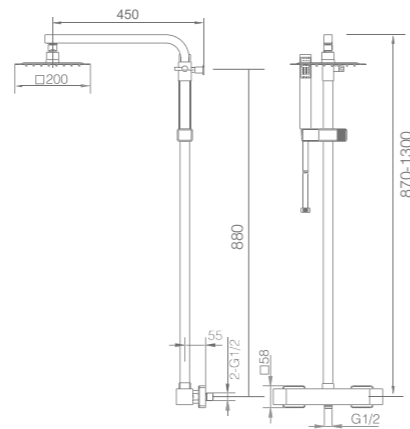

VIGO

SERIES

MATT BLACK

Ref: **BTV013/NG**

Matt black stainless steel S.304 square telescopic bar.
Matt black stainless steel S.304 square shower head 20x20 cm,
extra flat design and antilime system.
Elevated adjustable shower hand support.
Square 1 position shower hand.
Matt black brass thermostatic with integrated flow-diverter.
Medium flow rate 12 l/min.
PVC hose 150 cm.
Thermostatic cartridge TURN CLEAN SYSTEM.