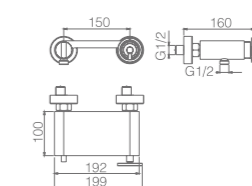

Ref.: BDC033-3NG

Single-lever high basin.
 Brass body.
 Matt black finish.
 Ceramic cartridge Ø26 mm TOP.
 Flexible hoses 3/8".

OLIMPO

SERIES

MATT BLACK

Ref.: **BDC033-4NG**

Brass single-lever bath/shower kit.
Matt black finish.
Wall bracket adjustable ABS shower hand support.
Round 1 position shower hand.
PVC hose 180 cm.
Swivel spout inverter.
Medium flow rate 12 l/min.
Ceramic cartridge Ø35 mm TOP.