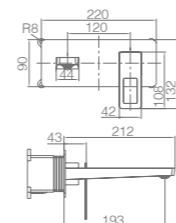

Ref.: **BDC032-5NGOLD**