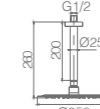

Ref.: **GTM039/ORC**

Brushed rose gold stainless steel S.304 shower head Ø25cm, extra-flat design and anti-lime system.
Brushed rose gold brass wall outlet tube.
Round 1 position shower hand.
Brushed rose gold brass thermostatic with 2 ways concealed box.
Medium flow rate 20 l/min.
Brushed rose gold brass round distributor.
PVC hose 150 cm.
Thermostatic cartridge TURN CLEAN SYSTEM.
Wall bracket shower hand support with water outlet.
Concealed body with register box.