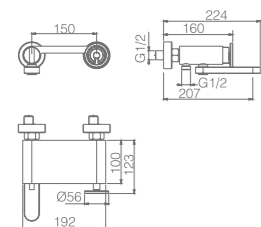

Ref.: BDC033-3ORC

Single-lever high basin.
Brass body.
Brushed rose gold finish.
Ceramic cartridge Ø26 mm TOP.
Flexible hoses 3/8".

OLIMPO

SERIES

BRUSHED ROSE GOLD

Ref.: **BDC033-4ORC**

Brass single-lever bath/shower kit.
 Brushed rose gold finish.
 Wall bracket adjustable ABS shower hand support.
 Round 1 position shower hand.
 PVC hose 180 cm.
 Swivel spout inverter.
 Medium flow rate 12 l/min.
 Ceramic cartridge Ø35 mm TOP.