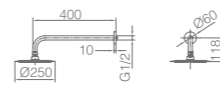

Ref.: **GTM039**

Chrome stainless steel S.304 shower head Ø25cm, extra-flat design and anti-lime system.
Chrome brass wall outlet tube.
Round 1 position shower hand.
Chrome brass thermostatic with 2 ways concealed box.
Medium flow rate 20 l/min.
Chrome brass round distributor.
PVC hose 150 cm.
Thermostatic cartridge TURN CLEAN SYSTEM.
Wall bracket shower hand support with water outlet.
Concealed body with register box.