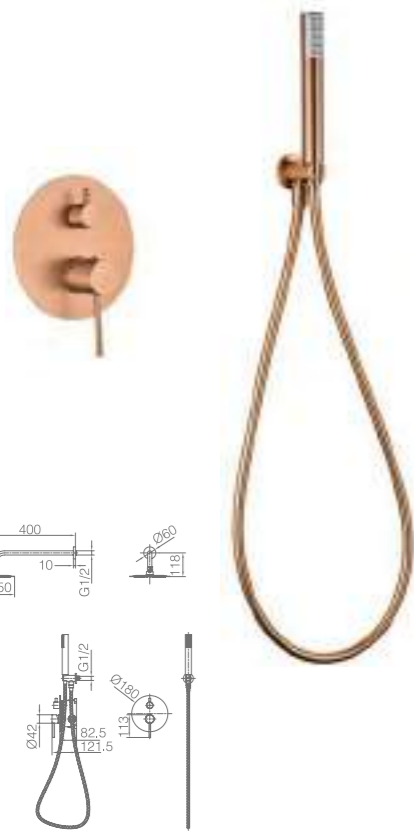

Ref.: **BTM039-5ORC**

Brushed rose gold brass thermostatic shower kit.
 Brushed rose gold finish.
 Wall bracket ajustable ABS shower hand support.
 Round 1 position shower hand
 PVC flexible hose 180 cm.
 Round brushed rose gold brass integrated flow-diverter.
 Medium flow rate 12 l/min.
 Thermostatic cartridge TURN CLEAN SYSTEM

MONZA

SERIES

BRUSHED ROSE GOLD

MONZA

SERIES

BRUSHED ROSE GOLD

Ref.: **GPM039/ORC**

Brushed rose gold stainless steel S.304 shower head Ø25cm, extra-flat design and anti-lime system.
 Brushed rose gold brass wall outlet tube.
 Round 1 position shower hand.
 Brushed rose gold brass single-lever with 2 ways concealed box.
 Medium flow rate 20 l/min.
 Brushed rose gold brass round distributor.
 PVC hose 150 cm.
 Ceramic single-lever cartridge Ø35 mm.
 Wall bracket shower hand support with water outlet.
 Concealed body with register box.

Ref.: **GPT039/ORC**

Brushed rose gold stainless steel S.304 shower head Ø25cm, extra-flat design and anti-lime system.
 Brushed rose gold brass ceiling outlet tube.
 Round 1 position shower hand.
 Brushed rose gold brass single-lever with 2 ways concealed box.
 Medium flow rate 20 l/min.
 Brushed rose gold brass round distributor.
 PVC hose 150 cm.
 Ceramic single-lever cartridge Ø35 mm.
 Wall bracket shower hand support with water outlet.
 Concealed body with register box.