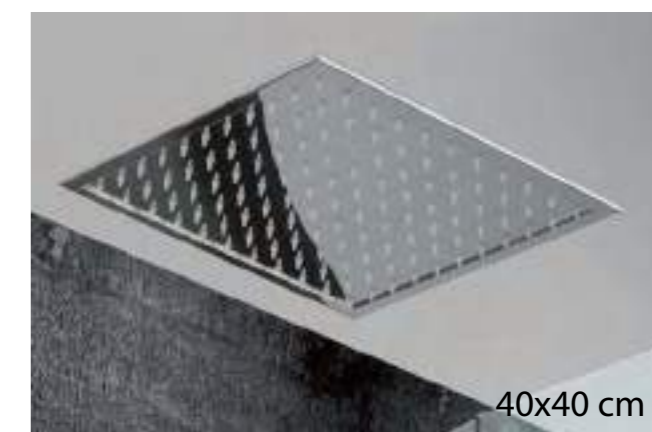

VOLGA

SERIES

CHROME

Ref.: **GET015**

Chrome stainless steel S.304 square shower head 40x40 cm, extra-flat design and anti-lime system.
 Pre-frame 40x40 cm chrome finish for ceiling-mounted shower head.
 Square 1 position shower hand.
 Chrome brass single-lever with 2 ways concealed box.
 Medium flow rate 20 l/min.
 Chrome brass square distributor.
 PVC hose 150 cm.
 Ceramic single-lever cartridge Ø35 mm.
 Wall bracket shower hand support with water outlet.
 Concealed body with register box.