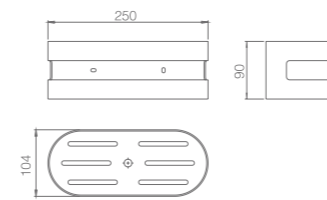

Ref.: **ADL012/NQ**

Iman front soap holder.
Brushed nickel finish.
S.304 Steel.