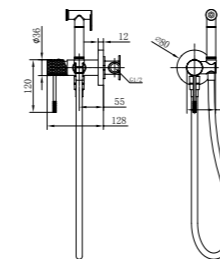

Ref.: **RDG053**

Concealed single-lever bidet.
Hot/Cold water.
1 position shower hand.
Metallic hose.
Chrome finish.
Concealed body directly into the wall.
Without register box.