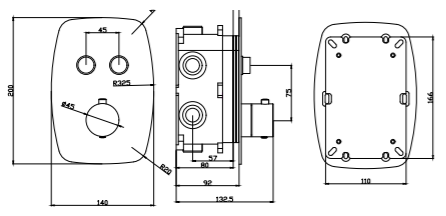

SINGLE-LEVER FAUCET