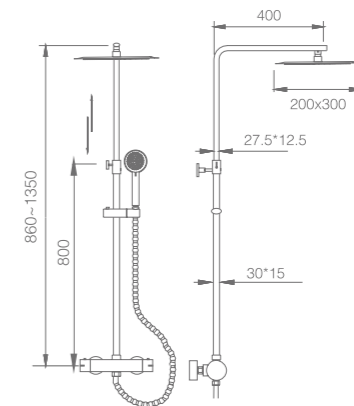

PRAGA

SERIES

CHROME

Ref.: **BTP012**

Chrome stainless steel S.304 oval telescopic bar.
Chrome stainless steel S.304 oval shower head 20x30 cm, extra flat design and antilime system.
Elevated adjustable shower hand support.
Round 3 positions shower hand.
Chrome brass thermostatic with integrated flow-diverter.
Medium flow rate 12 l/min.
Metallic hose 150 cm.
Thermostatic cartridge TURN CLEAN SYSTEM.