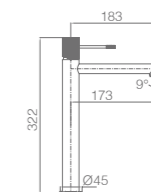

LINE

SERIES

BRUSHED GOLD

Ref.: **BDD038-10C**

Single-lever basin.
 Brass body.
 Brushed gold finish.
 Ceramic cartridge Ø26 mm TOP.
 Flexible hoses 3/8".

Ref.: **BDD038-20C**

Single-lever bidet.
 Brass body.
 Brushed gold finish.
 Ceramic cartridge Ø26 mm TOP.
 Flexible hoses 3/8".