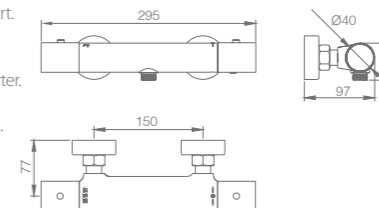

Ref.: **BTG053-50C**

Brushed gold brass thermostatic shower kit.
Brushed gold finish.
Wall bracket ajustable ABS shower hand support.
Round 1 position shower hand.
PVC hose 180 cm.
Round brushed gold brass integrated flow-diverter.
Medium flow rate 12 l/min.
Thermostatic cartridge TURN CLEAN SYSTEM.