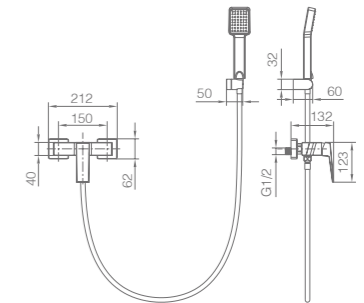

Ref.: **BDAR025-3NG**

Single-lever high basin.
 Brass body.
 Matt black finish.
 Ceramic cartridge Ø26 mm TOP.
 Flexible hoses 3/8".

ART

SERIES

MATT BLACK

Ref.: **BDAR025-5NG**

Brass single-lever shower kit.
 Matt black finish.
 Wall bracket adjustable ABS shower hand support.
 Square 1 position shower hand.
 PVC hose 180 cm.
 Medium flow rate 12 l/min.
 Ceramic cartridge Ø35mm.