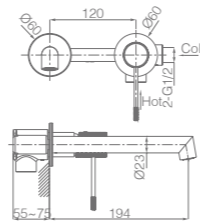

Ref.: **GLD038/NQ**

Concealed single-lever basin.
Brushed nickel brass.
Concealed body directly into the wall.
Without register box.