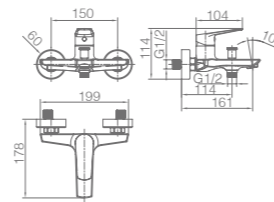

Ref.: BDZ044-3NG

Single-lever high basin.
 Brass body.
 Matt black finish.
 Ceramic cartridge Ø26 mm TOP.
 Flexible hoses 3/8".

BELGICA

SERIES

MATT BLACK

Ref.: **BDZ044-4NG**

Brass single-lever bath/shower kit.
Matt black finish.
Wall bracket adjustable ABS shower hand support.
Round 3 positions shower hand.
PVC hose 180 cm.
Medium flow rate 12 l/min.
Ceramic cartridge Ø35 mm.