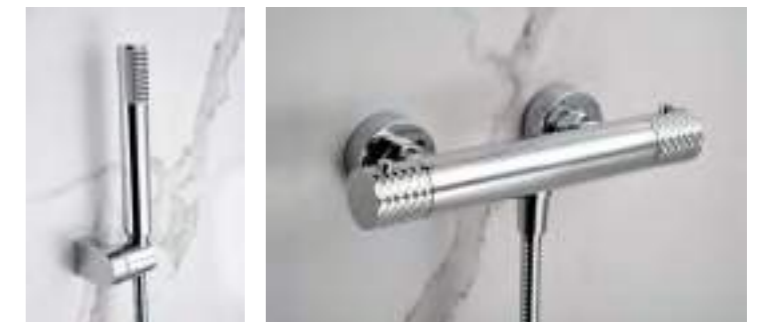

Ref.: **BTG053-5**

Chrome brass thermostatic shower kit.
Chrome finish.
Wall bracket ajustable ABS shower hand support.
Round 1 position shower hand.
Metallic hose 180 cm.
Round chrome brass integrated flow-diverter.
Medium flow rate 12 l/min.
Thermostatic cartridge TURN CLEAN SYSTEM.