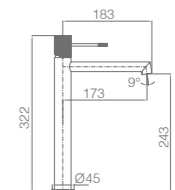

LINE

SERIES

MATT BLACK

Ref.: **BDD038-1NG**

Single-lever basin.
 Brass body.
 Matt black finish.
 Ceramic cartridge Ø26 mm TOP.
 Flexible hoses 3/8".

Ref.: **BDD038-2NG**

Single-lever bidet.
 Brass body.
 Matt black finish.
 Ceramic cartridge Ø26 mm TOP.
 Flexible hoses 3/8".