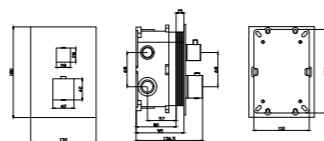

Ref.: **GST44V**

4 ways thermostatic faucets.
Concealed box.
Chrome brass.
Thermostatic cartridge TURN CLEAN SYSTEM.