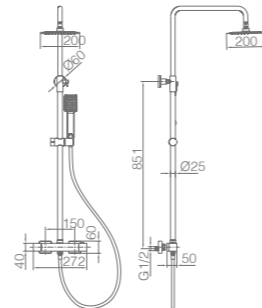

ART
SERIES

BRUSHED GOLD

ART

SERIES

BRUSHED GOLD

Ref.: **BDAR025/OC**

Brushed gold stainless steel S.304 telescopic bar.
 Brushed gold stainless steel S.304 square rainhead 20 cm, extra flat design and antilime system.
 Elevated adjustable shower hand support.
 Square 1 position shower hand.
 Brushed gold brass single-lever with integrated flow-diverter.
 Medium flow rate 12 l/min.
 PVC hose 150 cm.
 Ceramic cartridge Ø35 mm.