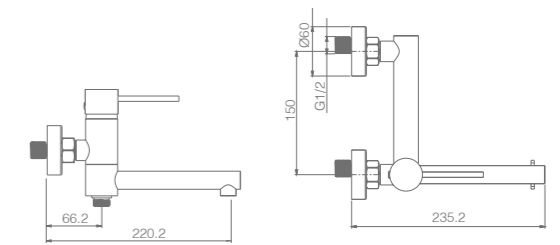

MILOS

SERIES

MATT BLACK

Ref: **BDYS045-4NG**

Brass single-lever bath/shower kit.
Matt black finish.
Wall bracket adjustable ABS shower hand support.
Round 1 position shower hand.
PVC hose 180 cm.
Medium flow rate 12 l/min.
Ceramic cartridge Ø35 mm.