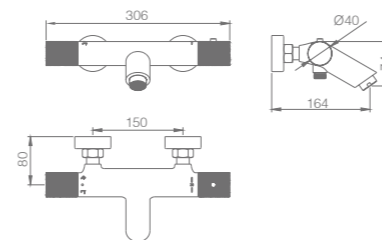

LINE

SERIES

BLACK GUN METAL

Ref.: **BTD038-4BGM**

Black gun metal brass thermostatic shower/bath kit.
Black gun metal finish.
Wall bracket ajustable ABS shower hand support.
Round 1 position shower hand
PVC hose 180 cm.
Round black gun metal brass integrated flow-diverter.
Medium flow rate 12 l/min.
Thermostatic cartridge TURN CLEAN SYSTEM.