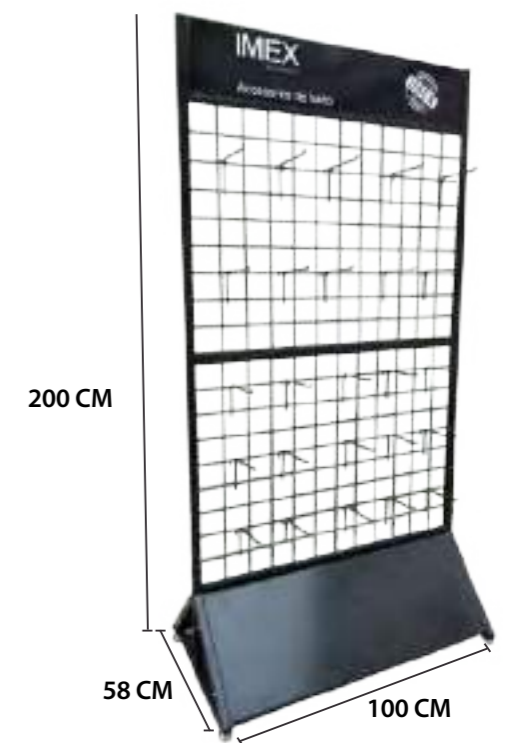

▲ Ref.: **1EXP0020**

Available for:
Accessories with blister.