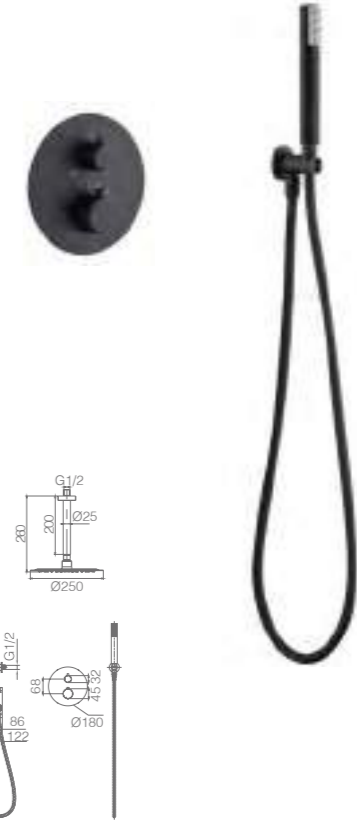

Ref.: **GTT039/NG**

Matt black stainless steel S.304 shower head Ø25cm, extra-flat design and anti-lime system.
Matt black brass ceiling outlet tube.
Round 1 position shower hand.
Matt black brass thermostatic with 2 ways concealed box.
Medium flow rate 20 l/min.
Matt black brass round distributor.
PVC hose 150 cm.
Thermostatic cartridge TURN CLEAN SYSTEM.
Wall bracket shower hand support with water outlet.
Concealed body with register box.