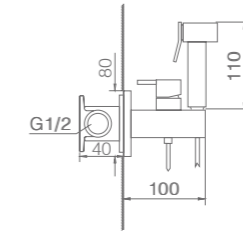

Ref.: RDM003/ORC

Concealed single-lever bidet.
Brushed rose gold brass.
Hot/Cold water.
1 position shower hand.
PVC hose.
Concealed body directly into the wall.
Without register box.
High resistance pre-assembling plug included.