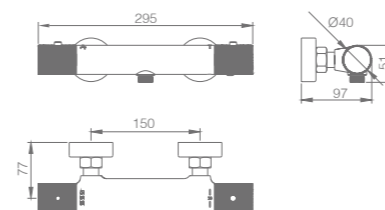

Matt gray/champagne brass thermostatic shower kit.
Matt gray/champagne finish.
Wall bracket ajustable ABS shower hand support.
Round 1 position shower hand
PVC hose 180 cm.
Round matt gray/champagne brass integrated flow-diverter.
Medium flow rate 12 l/min.
Thermostatic cartridge TURN CLEAN SYSTEM.