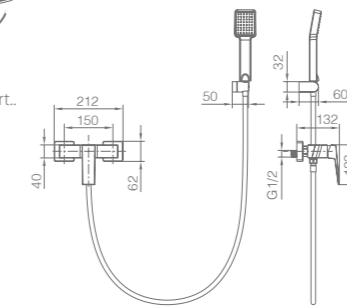

ART

SERIES

CHROME

Ref.: **BDAR025-5**

Brass single-lever shower kit.
Chrome finish.
Wall bracket ajustable ABS shower hand support.
Square 1 position shower hand.
PVC hose 180 cm.
Medium flow rate 12 l/min.
Ceramic cartridge Ø35mm.