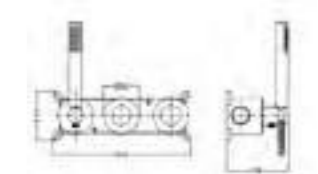

ASSEN

SERIES

MATT BLACK