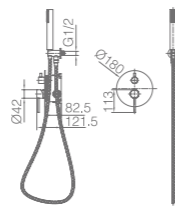

Ref.: **GPT039/NG**

Matt black stainless steel S.304 shower head Ø25cm, extra-flat design and anti-lime system.
 Matt black brass ceiling outlet tube.
 Round 1 position shower hand.
 Matt black brass single-lever with 2 ways concealed box.
 Medium flow rate 20 l/min.
 Matt black brass round distributor.
 PVC hose 150 cm.
 Ceramic single-lever cartridge Ø35 mm.
 Wall bracket shower hand support with water outlet.
 Concealed body with register box.