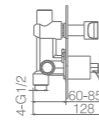

Ref.: **GTV038/ORC**