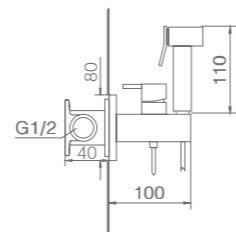

IRLANDA

SERIES

MATT BLACK

Ref: **RDM003/NG**

Concealed single-lever bidet.
Matt black brass.
Hot/Cold water.
1 position shower hand.
PVC hose.
Concealed body directly into the wall.
Without register box.
High resistance pre-assembling plug included.