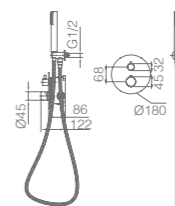

Ref.: **GTT039/BGM**

Black gun metal stainless steel S.304 shower head Ø25cm, extra-flat design and anti-lime system.
Black gun metal brass ceiling outlet tube.
Round 1 position shower hand.
Black gun metal brass thermostatic with 2 ways concealed box.
Medium flow rate 20 l/min.
Black gun metal brass round distributor.
PVC hose 150 cm.
Thermostatic cartridge TURN CLEAN SYSTEM.
Wall bracket shower hand support with water outlet.
Concealed body with register box.