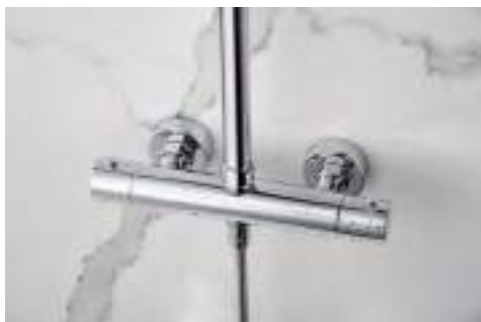

NAPOLIS

SERIES

CHROME