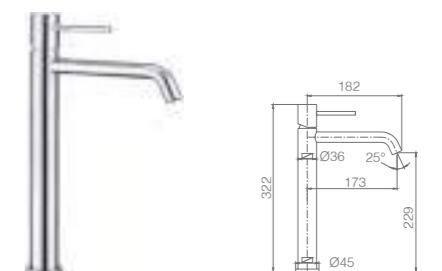

Ref.: **BDM039-3**

Single-lever high basin.
Brass body.
Chrome finish.
Ceramic cartridge Ø 26 mm TOP.
Flexible hoses 3/8".