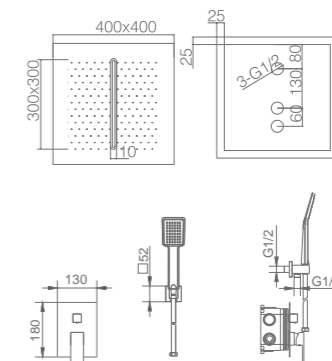

Video spot

Professional technical video

MALAGA

SERIES

CHROME

Ref: **GTS020** PRE-FRAME INCLUDED

Chrome stainless steel S.304 square shower head 40x40 cm, 2 ways, extra-flat design and anti-lime system.
 Pre-frame chrome finish for ceiling-mounted shower head.
 Installation accessories included
 Square 1 position shower hand.
 Chrome brass single-lever with 3 ways concealed box.
 Medium flow rate 20 l/min.
 Chrome brass square distributor.
 PVC hose 150 cm.
 Ceramic single-lever cartridge Ø35 mm.
 Wall bracket shower hand support with water outlet.
 Concealed body with register box.