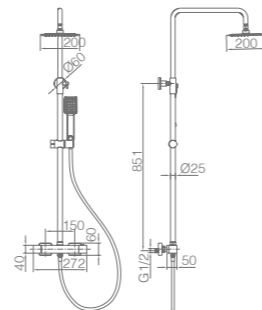

Ref.: **BTAR025/BL**

Matt white stainless steel S.304 telescopic bar.
Matt white stainless steel S.304 square rainhead 20 cm, extra flat design and antilime system.
Elevated adjustable support handle.
Square 1 position shower hand.
Matt white brass thermostatic with integrated flow-diverter.
Medium flow rate 12 l/min.
PVC hose 150 cm.
Thermostatic cartridge TURN CLEAN SYSTEM.