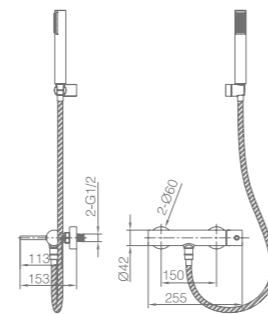

Ref: **BTG053-4BGM**

Black gun metal brass thermostatic shower/bath kit.
Black gun metal finish.
Wall bracket ajustable ABS shower hand support.
Round 1 position shower hand.
PVC hose 180 cm.
Round black gun metal brass integrated flow-diverter.
Medium flow rate 12 l/min.
Thermostatic cartridge TURN CLEAN SYSTEM.