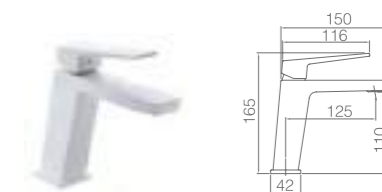

ART

SERIES

MATT WHITE

Ref.: **BDAR025-1BL**

Single-lever basin.
Brass body.
Matt white finish.
Ceramic cartridge Ø26 mm TOP.
Flexible hoses 3/8".