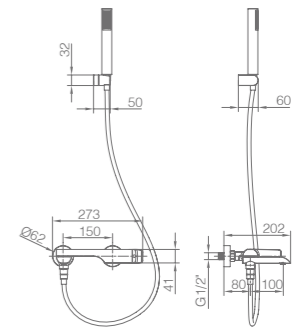

Ref.: BDR031-3

Single-lever high basin.
 Brass body.
 Chrome finish.
 Ceramic cartridge Ø26 mm TOP.
 Flexible hoses 3/8".

DINAMARCA

SERIES

CHROME

Ref.: **BDR031-4**

Brass single-lever bath/shower kit.
Chrome finish.
Wall bracket adjustable ABS shower hand support.
Round 1 position shower hand.
Metallic hose 180 cm.
Medium flow rate 12 l/min.
Ceramic cartridge Ø35 mm.