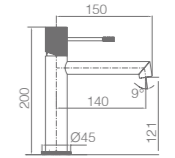

Ref.: **BDD038-1NG**

Single-lever basin.
Brass body.
Matt black finish.
Ceramic cartridge Ø26 mm TOP.
Flexible hoses 3/8".