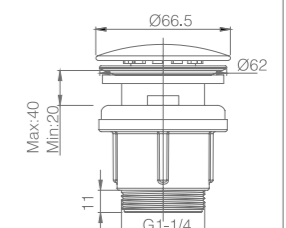

Ref.: **VCC0022**

Suitable for all toilets and bidets, with or without overflow.
Guaranteed open/close system for cycles of 20.000 uses.
Internal thread of Ø1 ¼".
Made of PVC and black gun metal s304 steel.
Quick and easy mounting.