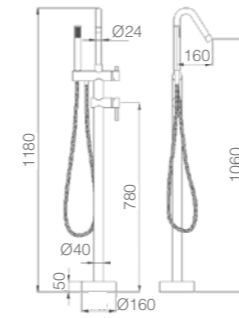

BELGICA

SERIES

CHROME

Ref: **BBE2044**

Stainless steel S.304 free-standing bath tube.
Chrome finish.
Ceramic cartridge Ø35 mm.
Round 1 position shower hand.
PVC hose.
Concealed body directly into the floor. With register box.