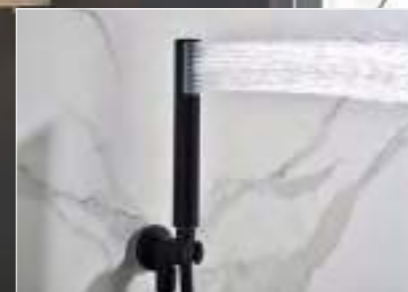

MONZA

SERIES

MATT BLACK