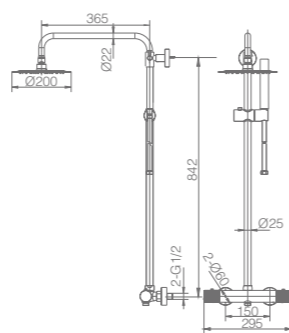

Ref.: **BTD038/BGM**

Black gun metal stainless steel S.304 telescopic bar.
Black gun metal stainless steel S.304 round rainhead Ø20 cm, extra flat design and antilime system.
Elevated adjustable support handle.
Round 1 position handle shower.
Black gun metal brass thermostatic with integrated flow-diverter.
Medium flow rate 12 l/min.
PVC hose 150 cm.
Thermostatic cartridge TURN CLEAN SYSTEM.