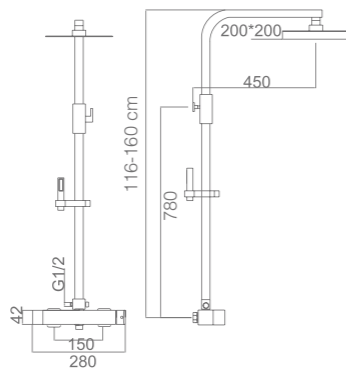

Folding

Ref.: **BDF016-B/NG**

Matt black stainless steel S.304 square bath telescopic bar.
 Matt black stainless steel S.304 square shower head 20x20 cm, extra flat design and antilime system.
 Elevated adjustable shower hand support.
 Square 1 position shower hand.
 Matt black brass single-lever with integrated flow-diverter. Bathtub outlet through foldable spout.
 Medium flow rate 12 l/min.
 PVC hose 150 cm.
 Ceramic cartridge Ø35 mm.