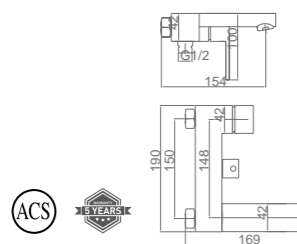

Brass single-lever bath/shower kit.
Chrome finish.
Wall bracket ajustable ABS shower hand support.
Square 1 position shower hand.
Metallic hose 180 cm.
Medium flow rate 12 l/min.
Ceramic cartridge Ø35 mm.

Ref: **BDV003-5**