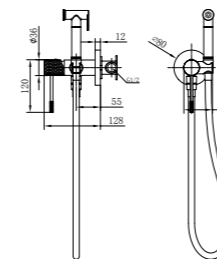

GENOVA

SERIES

BRUSHED GOLD

GENOVA

SERIES

BRUSHED GOLD

Ref.: BTG053/OC

Brushed gold stainless steel S.304 telescopic bar.
 Brushed gold stainless steel S.304 round rainhead Ø20 cm, extra flat design and antilime system.
 Elevated adjustable support handle.
 Round 1 position shower hand.
 Brushed gold brass thermostatic with integrated flow-diverter.
 Medium flow rate 12 l/min.
 PVC hose 150 cm.
 Thermostatic cartridge TURN CLEAN SYSTEM.