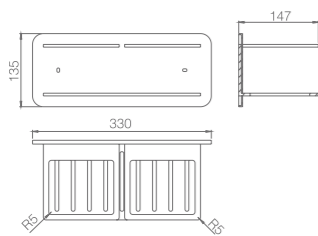

Ref: **ADI011/NOR**

Iman front soap holder.
Matt back - rose gold finish.
S.304 Steel.