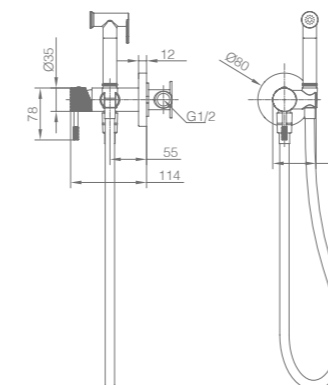

LINE

SERIES

BRUSHED GOLD

Ref.: **BDD038/OC**

Brushed gold stainless steel S.304 telescopic bar.
 Brushed gold stainless steel S.304 round rainhead Ø20 cm, extra flat design and antilime system.
 Elevated adjustable support handle.
 Round 1 position shower hand.
 Brushed gold brass single-lever with integrated flow-diverter.
 Medium flow rate 12 l/min.
 PVC hose 150 cm.
 Ceramic cartridge Ø35 mm.