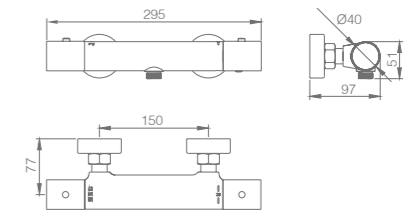

MONZA

SERIES

BLACK GUN METAL

Ref: **BTM039-5BGM**

Black gun metal brass thermostatic shower kit.
Black gun metal finish.
Wall bracket ajustable ABS shower hand support.
Round 1 position shower hand.
PVC hose 180 cm.
Round black gun metal brass integrated flow-diverter.
Medium flow rate 12 l/min.
Thermostatic cartridge TURN CLEAN SYSTEM