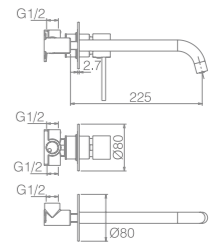

MILOS

SERIES

MATT BLACK

Ref.: **GLIS045/NG**

Concealed single-lever basin.
Matt black brass.
In two independent parts.
Concealed body directly into the wall.
Without register box.