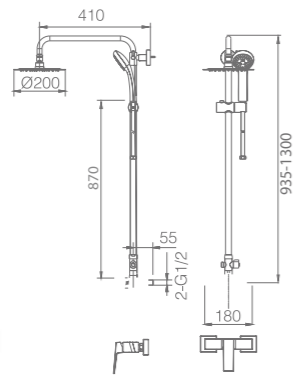

Ref.: **BDAR025/OC**

Brushed gold stainless steel S.304 telescopic bar.
Brushed gold stainless steel S.304 square rainhead 20 cm, extra flat design and antilime system.
Elevated adjustable shower hand support.
Square 1 position shower hand.
Brushed gold brass single-lever with integrated flow-diverter.
Medium flow rate 12 l/min.
PVC hose 150 cm.
Ceramic cartridge Ø35 mm.