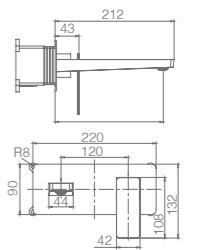

Ref.: **GLP048/ORC**

Concealed single-lever basin.
Brushed rose gold brass.
In two independent parts.
Concealed body directly into the wall.
With register box.