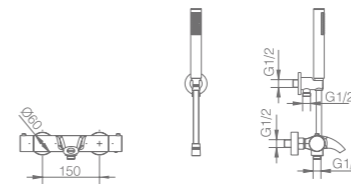

MOSCU

SERIES

STEEL S.316

Ref: **BDK034-4**

Stainless steel S.316 brass thermostatic shower/bath kit.
Stainless steel S.316 finish.
Wall bracket ajustable ABS shower hand support.
Round 1 position shower hand
PVC hose 180 cm.
Round chrome brass integrated flow-diverter.
Medium flow rate 12 l/min.
Thermostatic cartridge TURN CLEAN SYSTEM
Maximum anti-corrosion quality and high resistance.