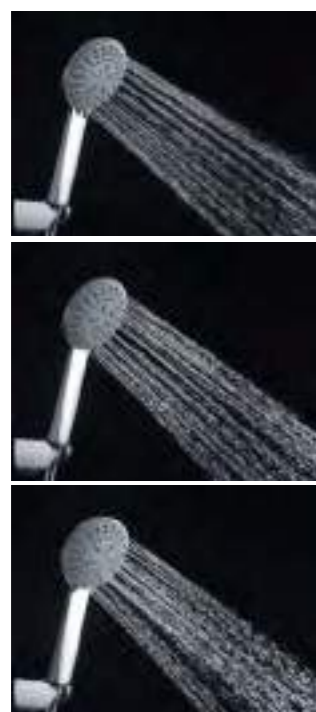

NEVADA

SERIES

Ref.: **MDD010**

Chrome Denver shower hand.
Round 3 positions shower hand.
ABS hand shower, ergonomic and
anti-lime system.
Dimensions: Ø10 cm.

Ref.: **MDM006**

Chrome Miami shower hand.
Round 3 positions shower hand.
ABS hand shower, ergonomic
and anti-lime system.
Dimensions: Ø10 cm.