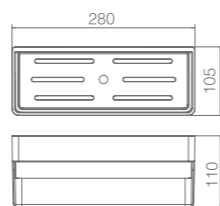

Ref.: **ABL006**
Material: PVC.
Finished: Matt white.