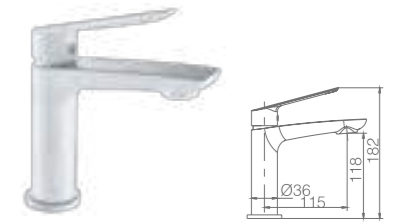

Ref: **BDX023-1BL**

Single-lever basin.
Brass body.
Matt white finish.
Ceramic cartridge Ø25 mm.
Flexible hoses 3/8".