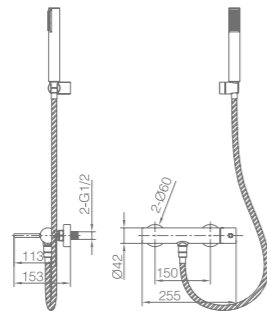

Ref: **BDM039-5BGM**

Brass single-lever shower kit.
Black gun metal finish.
Wall bracket ajustable ABS shower hand support.
Round 1 position shower hand.
PVC hose 180 cm.
Medium flow rate 12 l/min.
Ceramic cartridge Ø35mm.