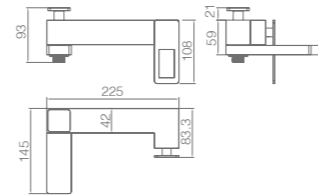

SUECIA

SERIES

CHROME

SUECIA

SERIES

CHROME

Ref: **BDC032-6**

Chrome stainless steel S.304 shower head 25x25 cm, extra-flat design and anti-lime system.
Chrome brass wall outlet tube.
1 position shower hand.
Chrome brass single-lever with 2 ways concealed box.
Medium flow rate 20 l/min.
Chrome brass round distributor.
PVC hose 150 cm.
Ceramic single-lever cartridge Ø35 mm.
Wall bracket shower hand support with water outlet.
Concealed body with register box.