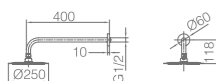

MONZA

SERIES

BRUSHED ROSE GOLD

MONZA

SERIES

BRUSHED ROSE GOLD

Ref.: **GPM039/ORC**

Brushed rose gold stainless steel S.304 shower head Ø25cm, extra-flat design and anti-lime system.
 Brushed rose gold brass wall outlet tube.
 Round 1 position shower hand.
 Brushed rose gold brass single-lever with 2 ways concealed box.
 Medium flow rate 20 l/min.
 Brushed rose gold brass round distributor.
 PVC hose 150 cm.
 Ceramic single-lever cartridge Ø35 mm.
 Wall bracket shower hand support with water outlet.
 Concealed body with register box.