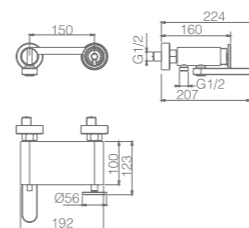

OLIMPO

SERIES

MATT BLACK

Ref.: **BDC033-4NG**

Brass single-lever bath/shower kit.
Matt black finish.
Wall bracket adjustable ABS shower hand support.
Round 1 position shower hand.
PVC hose 180 cm.
Swivel spout inverter.
Medium flow rate 12 l/min.
Ceramic cartridge Ø35 mm TOP.