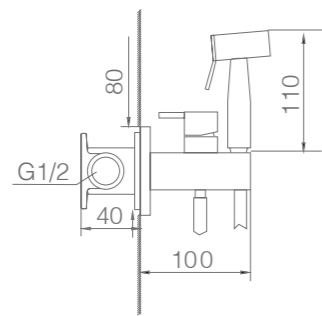

MUNICH

SERIES

MATT BLACK

Ref.: RDM001/NG

Concealed single-lever bidet.
Matt black brass.
Hot/Cold water.
1 position shower hand.
PVC hose.
Concealed body directly into the wall.
Without register box.
High resistance pre-assembling plug included.