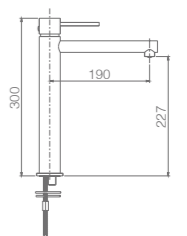

Ref: **BDYS045-1BL**

Single-lever basin.
 Brass body.
 Matt white finish.
 Ceramic cartridge Ø26 mm.
 Flexible hoses 3/8".

Ref: **BDYS045-2BL**

Single-lever bidet.
 Brass body.
 Matt white finish.
 Ceramic cartridge Ø26 mm.
 Flexible hoses 3/8".