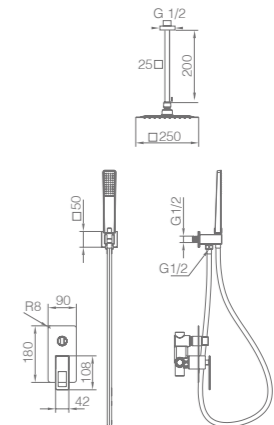

ESTOCOLMO

SERIES

BRIGHT GOLD

MATT BLACK

Ref.: **BDES37-6NGOLD**

Matt black stainless steel S.304 square shower head 25x25 cm, extra-flat design and anti-lime system.
Matt black brass ceiling outlet tube.
1 position shower hand.
Matt black/ bright gold brass single-lever with 2 ways concealed box.
Medium flow rate 20 l/min.
Matt black brass round distributor.
PVC hose 150 cm.
Ceramic single-lever cartridge Ø35 mm.
Wall bracket shower hand support with water outlet.
Concealed body with register box.