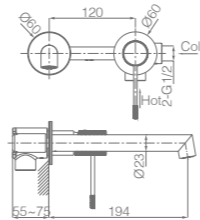

Ref.: **GLD038/BGM**

Concealed single-lever basin.
Black gun metal brass.
Concealed body directly into the wall.
Without register box.