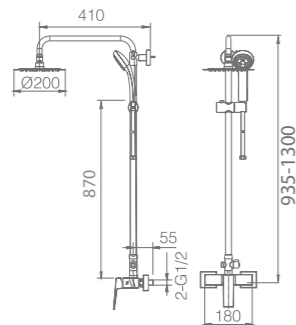

Ref.: **BDAR025/BL**

Matt white stainless steel S.304 telescopic bar.
Matt white stainless steel S.304 square rainhead 20 cm, extra flat design and antilime system.
Elevated adjustable shower hand support.
Square 1 position shower hand.
Matt white brass single-lever with integrated flow-diverter.
Medium flow rate 12 l/min.
PVC hose 150 cm.
Ceramic cartridge Ø35 mm.