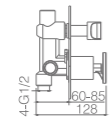

Ref.: **GPC033/ORC**

Brushed rose gold stainless steel S.304 rainhead Ø25cm, extra-flat design and anti-lime system.
Brushed rose gold brass wall outlet tube.
Round 1 position shower hand.
Brushed rose gold brass single-lever with 2 ways concealed box.
Medium flow rate 20 l/min.
Brushed rose gold brass round distributor.
PVC hose 150 cm.
Ceramic single-lever cartridge Ø35 mm.
Wall bracket shower hand support with water outlet.
Concealed body with register box.