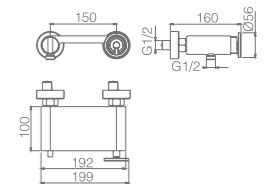

Ref: **BDC033-5**

Brass single-lever shower kit.
Chrome finish.
Wall bracket ajustable ABS shower hand support.
Round 1 position shower hand.
PVC hose 180 cm.
Medium flow rate 12 l/min.
Ceramic cartridge Ø35 mm TOP.