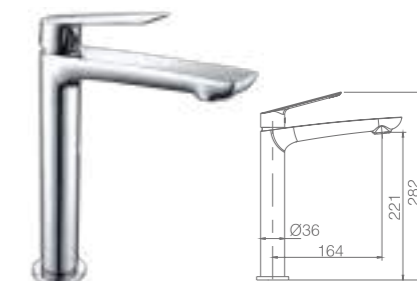

Ref.: **BDX023-3**

Single-lever high basin.
Brass body.
Chrome finish.
Ceramic cartridge Ø25 mm.
Flexible hoses 3/8".