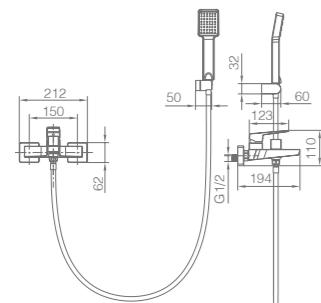

Ref.: **BDAR025-4**

Brass single-lever bath/shower kit.
Chrome finish.
Wall bracket ajustable ABS Support handle.
Square 1 position shower hand.
PVC hose 180 cm.
Swivel spout inverter.
Medium flow rate 12 l/min.
Ceramic cartridge Ø35mm.