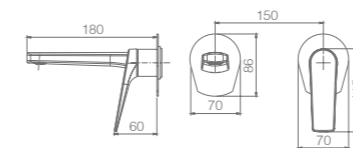

Chrome stainless steel S.304 rainhead Ø25 cm, extra-flat design and anti-lime system.
Chrome brass wall outlet tube.
Round 1 position shower hand.
Chrome brass single-lever with 2 ways concealed box.
Medium flow rate 20 l/min.
Chrome brass round distributor.
PVC hose 150 cm.
Ceramic single-lever cartridge Ø35 mm.
Wall bracket shower hand support with water outlet.
Concealed body with register box.

Chrome stainless steel S.304 rainhead Ø25 cm, extra-flat design and anti-lime system.
Chrome brass ceiling outlet tube.
Round 1 position shower hand.
Chrome brass single-lever with 2 ways concealed box.
Medium flow rate 20 l/min.
Chrome brass round distributor.
PVC hose 150 cm.
Ceramic single-lever cartridge Ø35 mm.
Wall bracket shower hand support with water outlet.
Concealed body with register box.

Ref.: **GLD055**

Concealed single-lever basin.
Chrome brass.
In two independent parts.
Concealed body directly into the wall.
Without register box.