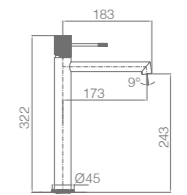

Ref.: **BDD038-3NQ**

Single-lever high basin.
Brass body.
Brushed nickel finish.
Ceramic cartridge Ø26 mm TOP.
Flexible hoses 3/8".