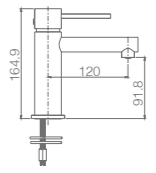

MILOS

SERIES

MATT WHITE

Ref: **BDYS045/BL**

Matt white stainless steel S.304 telescopic bar.
 Matt white stainless steel S.304 round rainhead Ø20 cm, extra flat design and antilime system.
 Elevated adjustable shower hand support.
 Round 1 position shower hand.
 Matt white brass single-lever with independent flow-diverter.
 Medium flow rate 12 l/min.
 PVC hose 150 cm.
 Ceramic cartridge Ø35 mm.