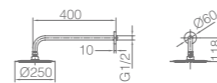

Ref.: **GPT039/NG**

Matt black stainless steel S.304 shower head Ø25cm, extra-flat design and anti-lime system.
 Matt black brass ceiling outlet tube.
 Round 1 position shower hand.
 Matt black brass single-lever with 2 ways concealed box.
 Medium flow rate 20 l/min.
 Matt black brass round distributor.
 PVC hose 150 cm.
 Ceramic single-lever cartridge Ø35 mm.
 Wall bracket shower hand support with water outlet.
 Concealed body with register box.