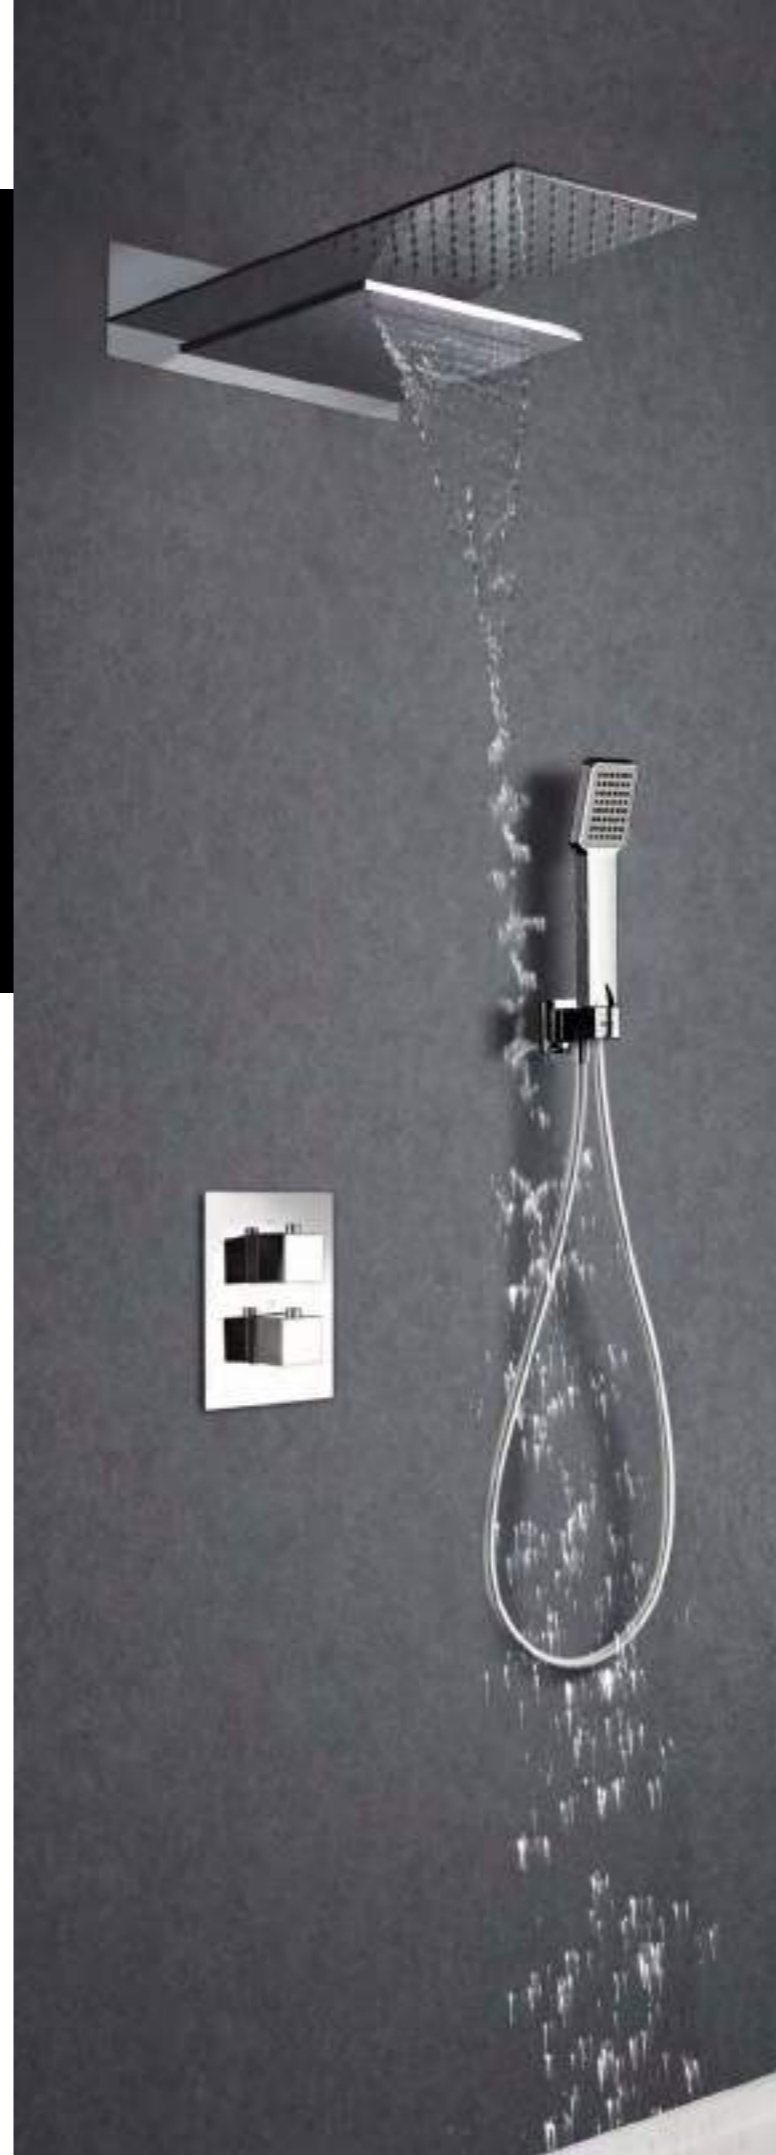

2WAY WALL SHOWER HEAD

Dimensions 33x49 cm.
2 ways, flat design and anti-lime system. Rain and waterfall effect
Material: S.304 Steel.
Concealed body with register box.

33x49 cm 2 ways

Ref.: **RPS490**
Finished: Chrome.

Ref.: **RPS490/NG**
Finished: Matt black.