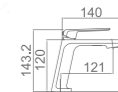

Ref.: **BDF016-2NG**

Single-lever bidet.
Brass body.
Matt black finish.
Ceramic cartridge Ø25 mm.
Flexible hoses 3/8".