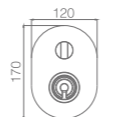

Ref.: **GPC033/NG**

Matt black stainless steel S.304 rainhead Ø25cm, extra-flat design and anti-lime system.
Matt black brass wall outlet tube.
Round 1 position shower hand.
Matt black brass single-lever with 2 ways concealed box.
Medium flow rate 20 l/min.
Matt black brass round distributor.
PVC hose 150 cm.
Ceramic single-lever cartridge Ø35 mm.
Wall bracket shower hand support with water outlet.
Concealed body with register box.

Ref.: **GTV038/NG**

Matt black stainless steel S.304 rainhead Ø25cm, extra-flat design and anti-lime system.
Matt black brass ceiling outlet tube.
Round 1 position shower hand.
Matt black brass single-lever with 2 ways concealed box.
Medium flow rate 20 l/min.
Matt black brass round distributor.
PVC hose 150 cm.
Ceramic single-lever cartridge Ø35 mm.
Wall bracket shower hand support with water outlet.
Concealed body with register box.

OLIMPO

SERIES

MATT BLACK

Ref.: **GLC033/NG**

Concealed single-lever basin.
Matt black brass.
In two independent parts.
Concealed body directly into the wall.
Without register box.