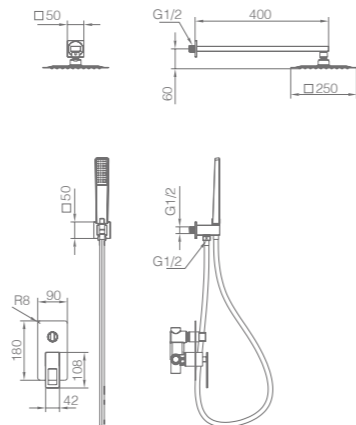

Ref.: **BDC032-6NGOLD**

Matt black stainless steel S.304 square shower head 25x25 cm, extra-flat design and anti-lime system.
 Matt black brass wall outlet tube.
 1 position shower hand.
 Matt black/ bright gold brass single-lever with 2 ways concealed box.
 Medium flow rate 20 l/min.
 Matt black brass round distributor.
 PVC hose 150 cm.
 Ceramic single-lever cartridge Ø35 mm.
 Wall bracket shower hand support with water outlet.
 Concealed body with register box.