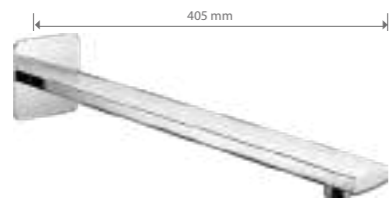

Ref.: **BPC005**
Oval wall tube.
Chrome brass.