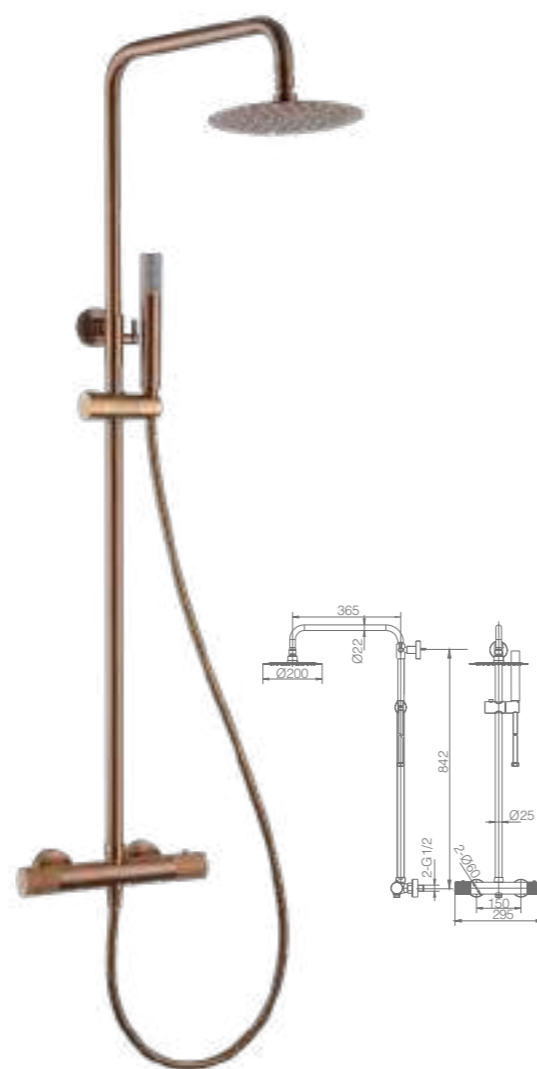

LINE

SERIES

BRUSHED ROSE GOLD

Ref.: **BDD038/ORC**

Brushed rose gold stainless steel S.304 telescopic bar.
 Brushed rose gold stainless steel S.304 round rainhead Ø20 cm, extra flat design and antilime system.
 Elevated ajustable ABS shower hand support.
 Round 1 position shower hand.
 Brushed rose gold brass single-lever with integrated flow-diverter.
 Medium flow rate 12 l/min.
 PVC hose 150 cm.
 Ceramic cartridge Ø35 mm.