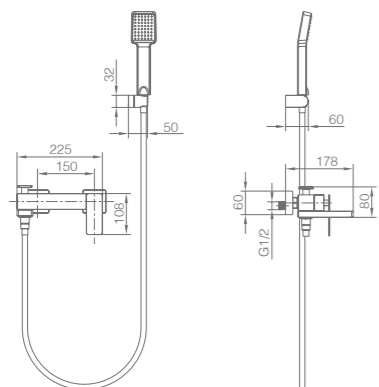

Ref.: BDP048-30C

Single-lever high basin.
 Brass body.
 Brushed gold finish.
 Ceramic cartridge Ø26 mm TOP.
 Flexible hoses 3/8".

PISA

SERIES

BRUSHED GOLD

Ref.: **BDP048-40C**

Brass single-lever bath/shower kit.
Brushed gold finish.
Wall bracket adjustable ABS shower hand support.
Square 1 position shower hand.
PVC hose 180 cm.
Swivel spout inverter.
Medium flow rate 12 l/min.
Ceramic cartridge Ø35mm.

Ref.: **BDP048-50C**

Brass single-lever shower kit.
Brushed gold finish.
Wall bracket adjustable ABS shower hand support.
Square 1 position shower hand.
PVC hose 180 cm.
Medium flow rate 12 l/min.
Ceramic cartridge Ø35mm.