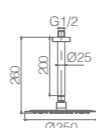

Ref.: **GPM039/BGM**

Black gun metal stainless steel S.304 shower head Ø25cm, extra-flat design and anti-lime system.
Black gun metal brass wall outlet tube.
Round 1 position shower hand.
Black gun metal brass single-lever with 2 ways concealed box.
Medium flow rate 20 l/min.
Black gun metal brass round distributor.
PVC hose 150 cm.
Ceramic single-lever cartridge Ø35 mm.
Wall bracket shower hand support with water outlet.
Concealed body with register box.