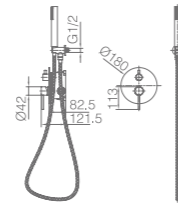

Ref.: **GPT039**

Chrome stainless steel S.304 shower head Ø25cm, extra-flat design and anti-lime system.
 Chrome brass ceiling outlet tube.
 Round 1 position shower hand.
 Chrome brass single-lever with 2 ways concealed box.
 Medium flow rate 20 l/min.
 Chrome brass round distributor.
 PVC hose 150 cm.
 Ceramic single-lever cartridge Ø35 mm.
 Wall bracket shower hand support with water outlet.
 Concealed body with register box.