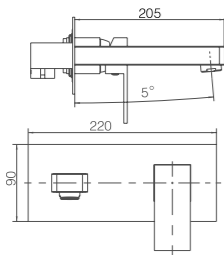

SUIZA

SERIES

MATT WHITE

Ref: **GLE020/BL**

Concealed single-lever basin.
Matt white brass.
Ceramic cartridge Ø35 mm.
Threaded spout 1/2" independent.
With register box.