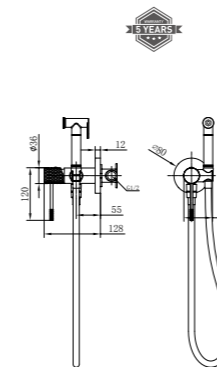

Ref: **RDG053/OC**

Concealed single-lever bidet.
Hot/Cold water.
1 position shower hand.
PVC hose.
Brushed gold finish.
Concealed body directly into the wall.
Without register box.