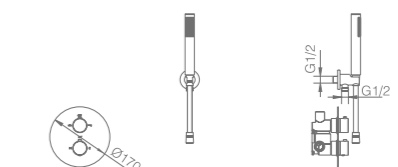

Ref: **GTK034**

Stainless steel S.316 rainhead Ø25 cm, extra-flat design and anti-lime system.
Stainless steel S.316 wall outlet tube.
Round 1 position shower hand.
Stainless steel S.316 thermostatic with 2 ways concealed box.
Medium flow rate 20 l/min.
Chrome brass round distributor.
PVC hose 150 cm.
Thermostatic cartridge TURN CLEAN SYSTEM.
Wall bracket shower hand support with water outlet.
Maximum anti-corrosion quality and high resistance.