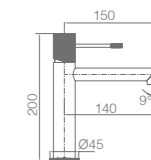

LINE

SERIES

BRUSHED GOLD

Ref.: **BDD038-10C**

Single-lever basin.
Brass body.
Brushed gold finish.
Ceramic cartridge Ø26 mm TOP.
Flexible hoses 3/8".