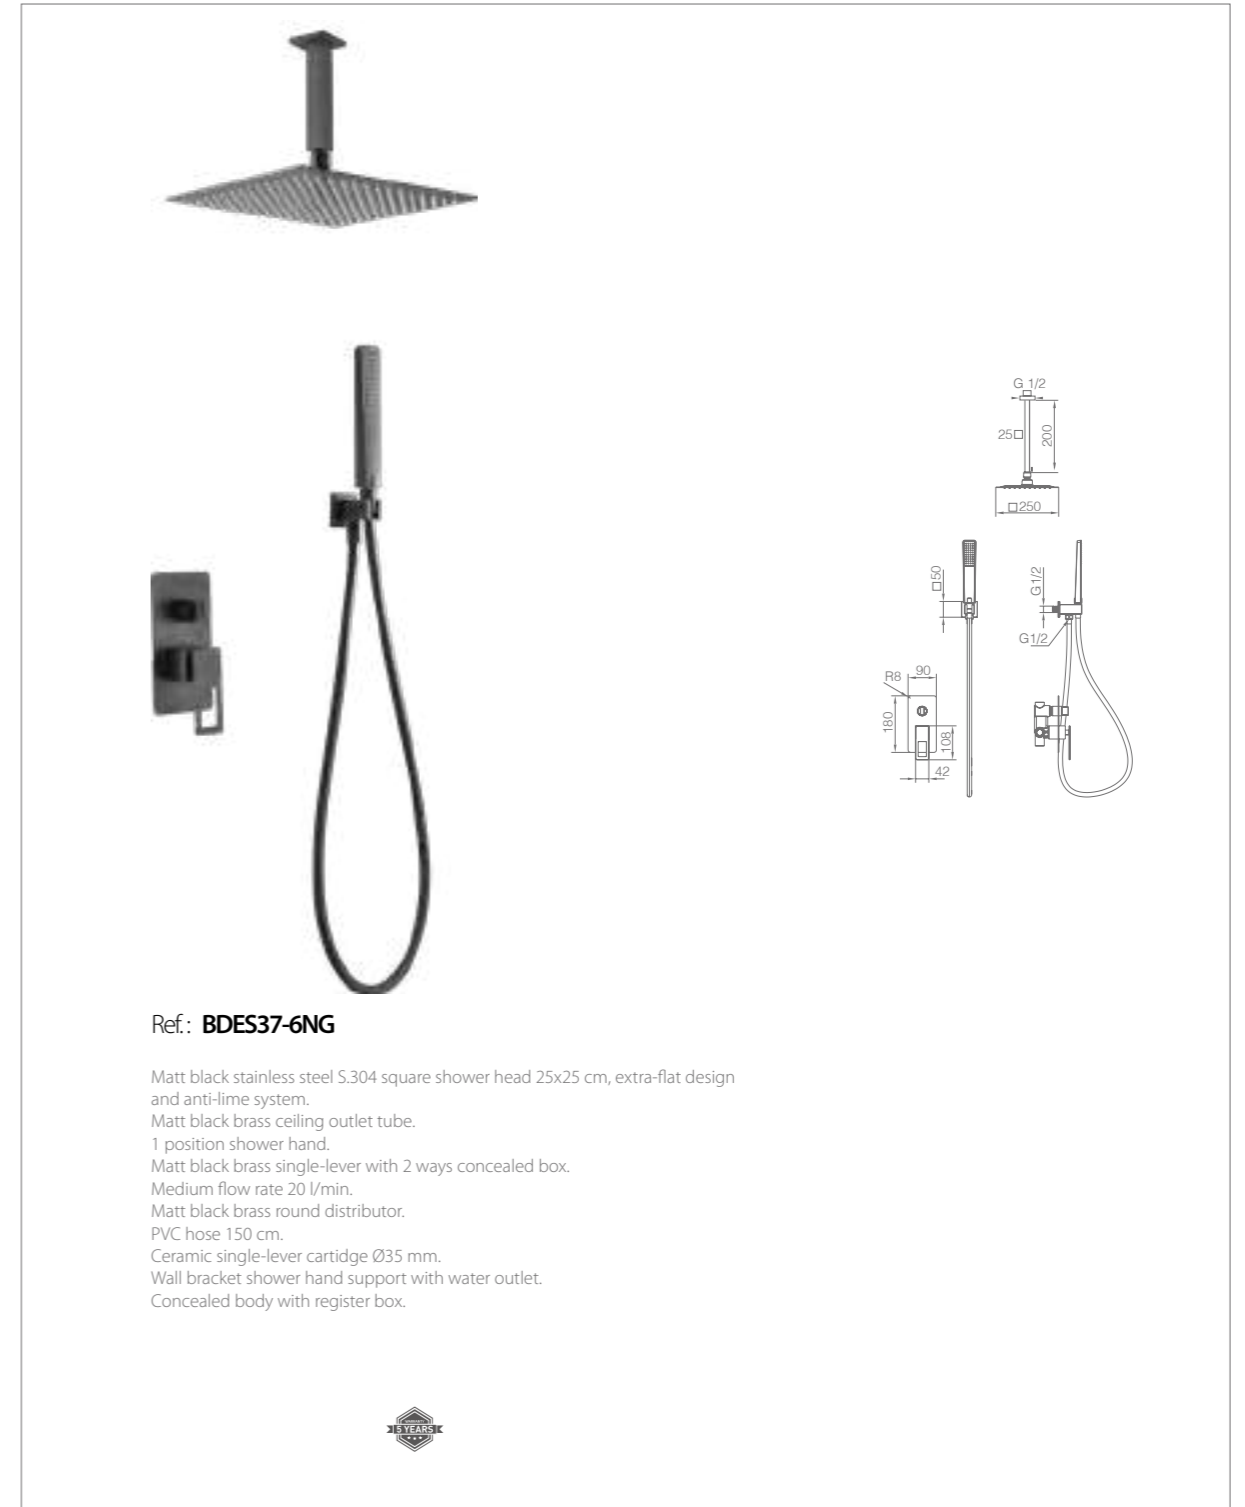

ESTOCOLMO

SERIES

MATT BLACK