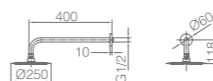

Ref.: **GTM039/BGM**

Black gun metal stainless steel S.304 shower head Ø25cm, extra-flat design and anti-lime system.
Black gun metal brass wall outlet tube.
Round 1 position shower hand.
Black gun metal brass thermostatic with 2 ways concealed box.
Medium flow rate 20 l/min.
Black gun metal brass round distributor.
PVC hose 150 cm.
Thermostatic cartridge TURN CLEAN SYSTEM.
Wall bracket shower hand support with water outlet.
Concealed body with register box.