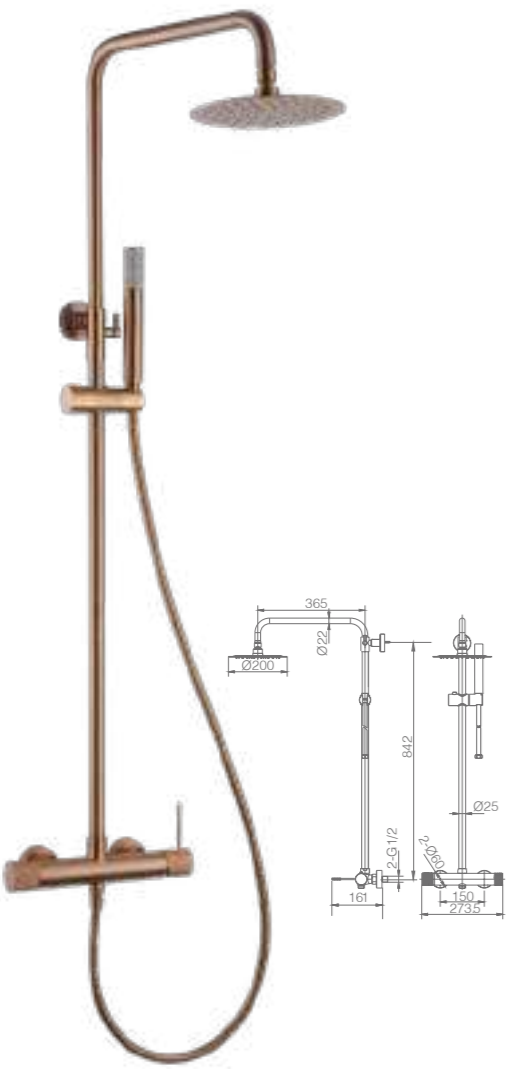

Ref.: **BDD038/ORC**

Brushed rose gold stainless steel S.304 telescopic bar.
Brushed rose gold stainless steel S.304 round rainhead Ø20 cm, extra flat design and antilime system.
Elevated ajustable ABS shower hand support.
Round 1 position shower hand.
Brushed rose gold brass single-lever with integrated flow-diverter.
Medium flow rate 12 l/min.
PVC hose 150 cm.
Ceramic cartridge Ø35 mm.