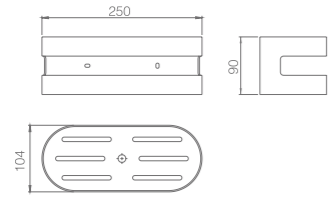

NIRMALA

SERIES

Ref.: **ADL012**

Iman front soap holder.
Chrome finish.
S.304 Steel.