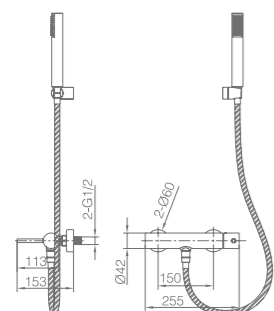

Ref.: **BTM039-50C**

Brushed gold brass thermostatic shower kit.
Brushed gold finish.
Wall bracket ajustable ABS shower hand support.
Round 1 position shower hand
Reinforced flexible hose 180 cm.
Round brushed gold brass integrated flow-diverter.
Medium flow rate 12 l/min.
Thermostatic cartridge TURN CLEAN SYSTEM