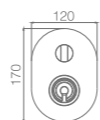

Ref.: **GTV038**

Chrome stainless steel S.304 rainhead Ø25cm, extra-flat design and anti-lime system.
Chrome brass ceiling outlet tube.
Round 1 position shower hand.
Chrome brass single-lever with 2 ways concealed box.
Medium flow rate 20 l/min.
Chrome brass round distributor.
PVC hose 150 cm.
Ceramic single-lever cartridge Ø35 mm.
Wall bracket shower hand support with water outlet.
Concealed body with register box.