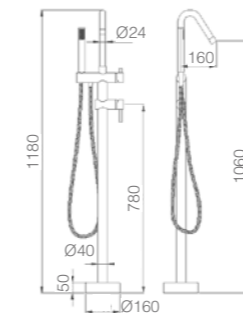

Ref: **BBECO1/ORC**

Stainless steel S.304 free-standing bath tube.
Brushed rose gold finish.
Ceramic cartridge Ø35 mm.
Round 1 position shower hand.
PVC hose.
Concealed body directly into the floor. With register box.