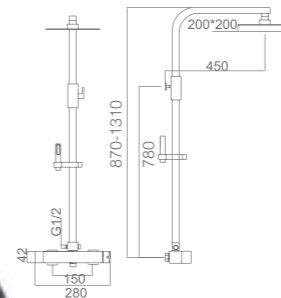

Folding

Ref.: **BDF016-B/NG**

Matt black stainless steel S.304 square bath telescopic bar.
Matt black stainless steel S.304 square shower head 20x20 cm, extra flat design and antilime system.
Elevated adjustable shower hand support.
Square 1 position shower hand.
Matt black brass single-lever with integrated flow-diverter. Bathtub outlet through foldable spout.
Medium flow rate 12 l/min.
PVC hose 150 cm.
Ceramic cartridge Ø35 mm.

Ref.: **BDF016/NG**

Matt black stainless steel S.304 square telescopic bar.
Matt black stainless steel S.304 square shower head 20x20 cm, extra flat design and antilime system.
Elevated adjustable shower hand support.
Square 1 position shower hand.
Matt black brass single-lever with integrated flow-diverter.
Medium flow rate 12 l/min.
PVC hose 150 cm.
Ceramic cartridge Ø35 mm.