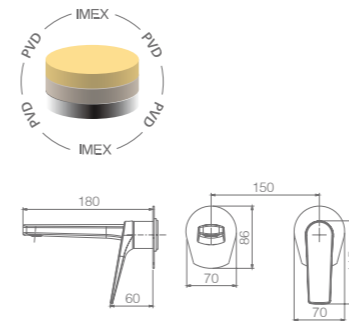

Ref.: GPD055/ORC

Brushed rose gold stainless steel S.304 rainhead Ø25 cm, extra-flat design and anti-lime system.
Brushed rose gold brass wall outlet tube.
Round 1 position shower hand.
Brushed rose gold brass single-lever with 2 ways concealed box.
Medium flow rate 20 l/min.
Brushed rose gold brass round distributor.
PVC hose 150 cm.
Ceramic single-lever cartridge Ø35 mm.
Wall bracket shower hand support with water outlet.
Concealed body with register box.

Ref.: GPP057/ORC

Brushed rose gold stainless steel S.304 rainhead Ø25 cm, extra-flat design and anti-lime system.
Brushed rose gold brass ceiling outlet tube.
Round 1 position shower hand.
Brushed rose gold brass single-lever with 2 ways concealed box.
Medium flow rate 20 l/min.
Brushed rose gold brass round distributor.
PVC hose 150 cm.
Ceramic single-lever cartridge Ø35 mm.
Wall bracket shower hand support with water outlet.
Concealed body with register box.

DELOS

SERIES

BRUSHED ROSE GOLD