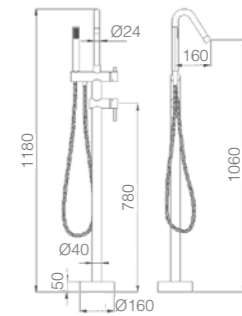

CORCEGA

SERIES

MATT BLACK

Ref: **BBECO1/NG**

Stainless steel S.304 free-standing bath tube.
Matt black finish.
Ceramic cartridge Ø35 mm.
Round 1 position shower hand.
PVC hose.
Concealed body directly into the floor. With register box.