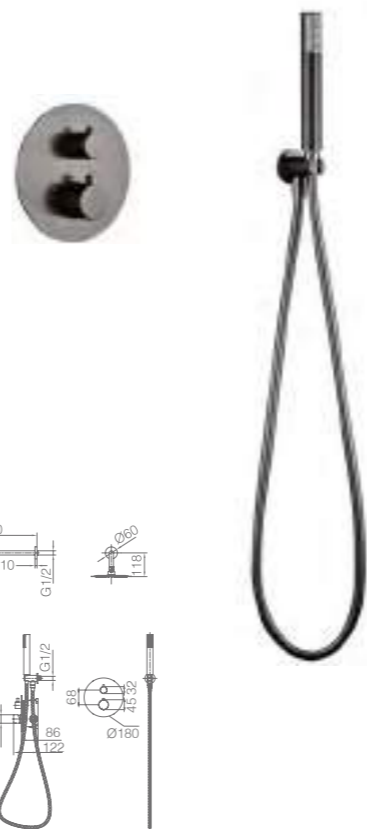

Ref.: **GPT039/BGM**

Black gun metal stainless steel S.304 shower head Ø25cm, extra-flat design and anti-lime system.
 Black gun metal brass ceiling outlet tube.
 Round 1 position shower hand.
 Black gun metal brass single-lever with 2 ways concealed box.
 Medium flow rate 20 l/min.
 Black gun metal brass round distributor.
 PVC hose 150 cm.
 Ceramic single-lever cartridge Ø35 mm.
 Wall bracket shower hand support with water outlet.
 Concealed body with register box.