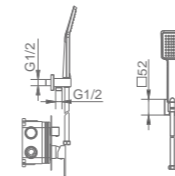

Ref.: **GPF016/NG**

Matt black stainless steel S.304 square shower head 25x25 cm, extra-flat design and anti-lime system.
Matt black brass wall outlet tube.
Square 1 position shower hand.
Matt black brass single-lever with 2 ways concealed box.
Medium flow rate 20 l/min.
Matt black brass round distributor.
PVC hose 150 cm.
Ceramic single-lever cartridge Ø35 mm.
Wall bracket shower hand support with water outlet.
Concealed body without register box.