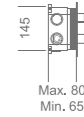

Ref.: **GST22V/NG**

2 ways thermostatic faucets.
Concealed box.
Matt black brass.
Thermostatic cartridge TURN CLEAN SYSTEM.