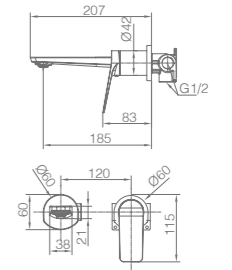

Ref.: **GLN047/ORC**

Concealed single-lever basin.
Brushed rose gold brass.
In two independent parts.
Concealed body directly into the wall.
Without register box.