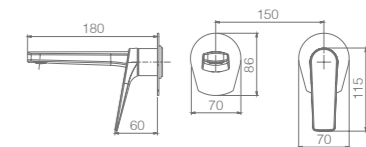

Ref.: GLD055/NG

Concealed single-lever basin.
Matt black brass.
In two independent parts.
Concealed body directly into the wall.
Without register box.