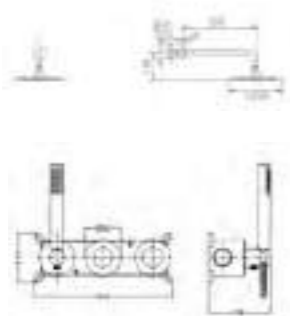

ASSEN

SERIES

BRUSHED GOLD