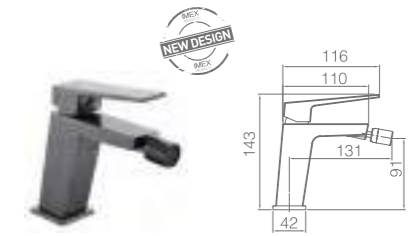

Ref.: **BDAR025-2BGM**

Single-lever bidet.
Brass body.
Black gun metal finish.
Ceramic cartridge Ø26 mm TOP.
Flexible hoses 3/8".