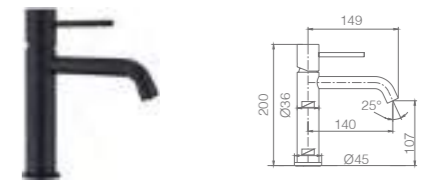

Ref.: **BDM039-1NG**

Single-lever basin.
Brass body.
Matt black finish.
Ceramic cartridge Ø 26 mm TOP.
Flexible hoses 3/8".