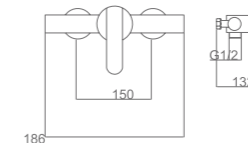

Ref.: **BDR001-5NG**

Brass single-lever shower kit.
Matt black finish.
Wall bracket ajustable ABS shower hand support.
Round 1 position shower hand.
PVC hose 180 cm.
Medium flow rate 12 l/min.
Ceramic cartridge Ø35mm.