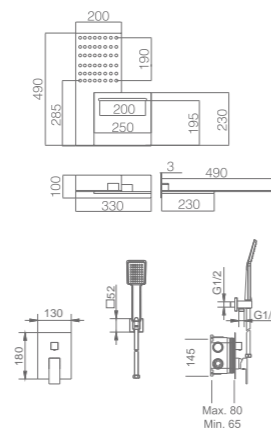

RODAS

SERIES

MATT BLACK

Ref.: **GTR049/NG**

Matt black stainless steel S.304 rectangular 48x33,5 cm,
2 ways, flat design and anti-lime system. Rain and
waterfall effect
Square 1 position shower hand.
Matt black brass thermostatic with 3 ways concealed box.
Medium flow rate 20 l/min.
Matt black brass square distributor.
PVC hose 150 cm.
Thermostatic cartridge **TURN CLEAN SYSTEM**.
Wall bracket shower hand support with water outlet.
Concealed body with register box.

Video spot

Professional technical video