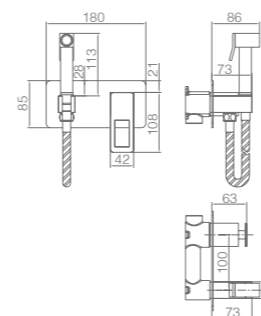

SUECIA

SERIES

MATT BLACK

Concealed single-lever basin.
Matt black brass.
With register box.

Concealed single-lever basin.
Matt black brass.
Cold water.
1 position shower hand.
PVC hose.
With register box.