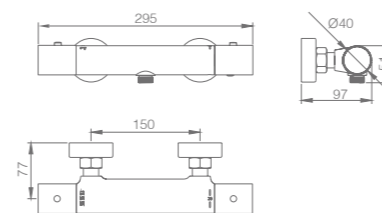

Ref.: BDG053-3

Single-lever high basin.
 Brass body.
 Chrome finish.
 Ceramic cartridge Ø26 mm TOP.
 Flexible hoses 3/8".
 Cold open.

GENOVA

SERIES

CHROME

Ref.: **BTG053-4**

Chrome brass thermostatic shower/bath kit.
 Chrome finish.
 Wall bracket ajustable ABS shower hand support.
 Round 1 position shower hand.
 Metallic hose 180 cm.
 Round chrome brass integrated flow-diverter.
 Medium flow rate 12 l/min.
 Thermostatic cartridge TURN CLEAN SYSTEM.