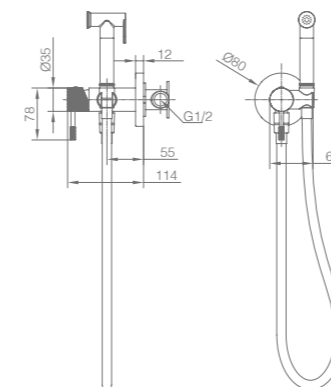

LINE

SERIES

MATT BLACK

Ref.: **GLD038/NG**

Concealed single-lever basin.
Matt black brass.
Concealed body directly into the wall.
Without register box.

Ref.: **RDD038/NG**

Concealed single-lever bidet
Hot/Cold water
1 position shower hand
PVC hose
Matt gray/champagne finish
Concealed body directly into the wall.
Without register box.