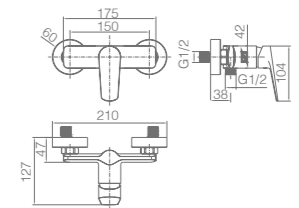

Ref: **BDZ044-5**

Brass single-lever shower kit.
Chrome finish.
Wall bracket ajustable ABS shower hand support.
Round 3 positions shower hand.
Metallic hose 180 cm.
Medium flow rate 12 l/min.
Ceramic cartridge Ø35 mm.