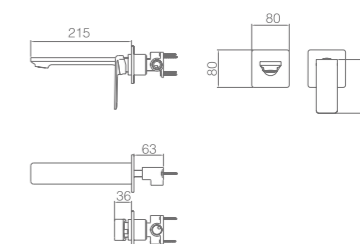

Ref: **GLF016/BL**

Concealed single-lever basin.
Matt white brass.
In two independent parts.
Concealed body directly into the wall.
Without register box.