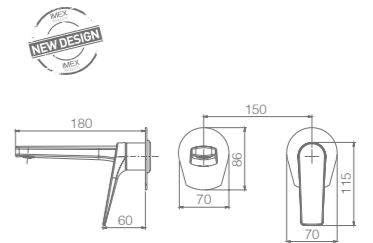

Ref.: **GLD055/BGM**

Concealed single-lever basin.
Black gun metal brass.
In two independent parts.
Concealed body directly into the wall.
Without register box.