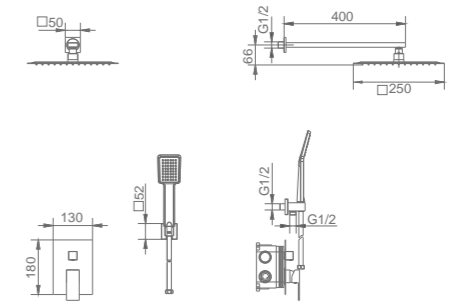

DUBLIN

SERIES

MATT WHITE

Ref.: **GPE006/BL**

Matt white stainless steel S.304 shower head 25x25 cm, extra-flat design and anti-lime system.
Matt white brass wall outlet tube.
Square 1 position shower hand.
Matt white brass single-lever with 2 ways concealed box.
Medium flow rate 20 l/min.
Matt white brass square distributor.
PVC hose 150 cm.
Ceramic single-lever cartridge Ø35 mm.
Wall bracket shower hand support with water outlet.
Concealed body with register box.