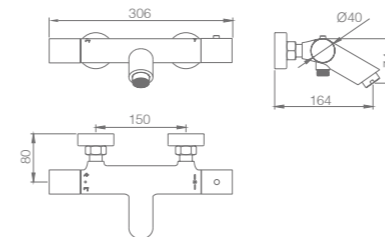

MONZA

SERIES

BLACK GUN METAL

Black gun metal brass thermostatic shower/
bath kit.
Black gun metal finish.
Wall bracket ajustable ABS shower hand
support.
Round 1 position shower hand
PVC hose 180 cm.
Round black gun metal brass integrated
flow-diverter.
Medium flow rate 12 l/min.
Thermostatic cartridge TURN CLEAN
SYSTEM.