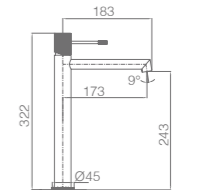

Ref.: **BDD038-3**

Single-lever high basin.
Brass body.
Chrome finish.
Ceramic cartridge Ø26 mm TOP.
Flexible hoses 3/8".