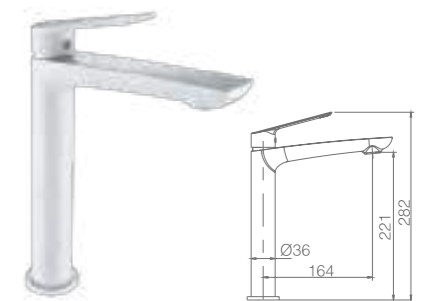

Ref: **BDX023-3BL**

Single-lever high basin.
Brass body.
Matt white finish.
Ceramic cartridge Ø25 mm.
Flexible hoses 3/8".