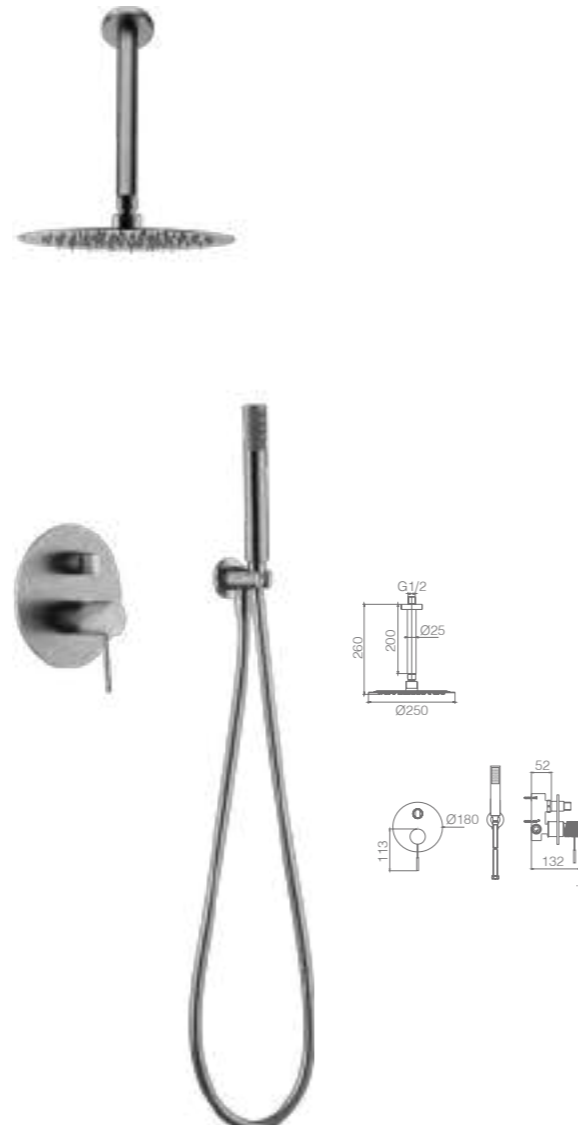

LINE
SERIES

BRUSHED NICKEL

Ref.: **GPD038/NQ**

Brushed nickel stainless steel S.304 rainhead Ø25cm, extra-flat design and anti-lime system.
 Brushed nickel brass wall outlet tube.
 Round 1 position shower hand.
 Brushed nickel brass single-lever with 2 ways concealed box.
 Medium flow rate 20 l/min.
 Brushed nickel brass round distributor.
 PVC hose 150 cm.
 Ceramic single-lever cartridge Ø35 mm.
 Wall bracket shower hand support with water outlet.