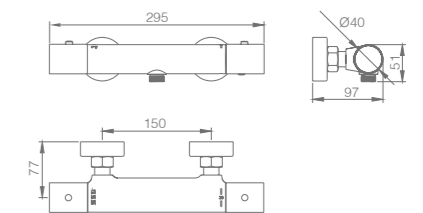

Ref.: **BTM039-5**

Chrome brass thermostatic shower kit.
Chrome finish.
Wall bracket adjustable ABS shower hand support.
Round 1 position shower hand
Reinforced flexible hose 180 cm.
Round chrome brass integrated flow-diverter.
Medium flow rate 12 l/min.
Thermostatic cartridge TURN CLEAN SYSTEM.

Ref.: **BDM039-5**

Brass single-lever shower kit.
Chrome finish.
Wall bracket adjustable ABS shower hand support.
Round 1 position shower hand.
PVC hose 180 cm.
Medium flow rate 12 l/min.
Ceramic cartridge Ø35mm.