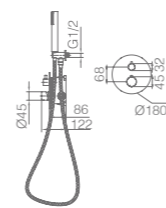

Ref.: **GPT039/ORC**

Brushed rose gold stainless steel S.304 shower head Ø25cm, extra-flat design and anti-lime system.
 Brushed rose gold brass ceiling outlet tube.
 Round 1 position shower hand.
 Brushed rose gold brass single-lever with 2 ways concealed box.
 Medium flow rate 20 l/min.
 Brushed rose gold brass round distributor.
 PVC hose 150 cm.
 Ceramic single-lever cartridge Ø35 mm.
 Wall bracket shower hand support with water outlet.
 Concealed body with register box.