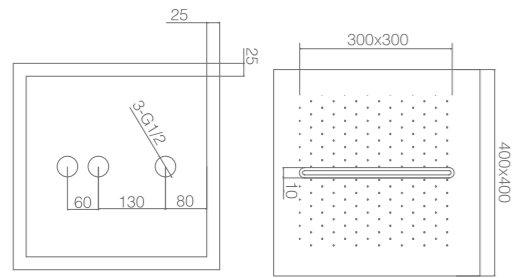

2WAY SHOWER HEAD

Dimensions 33x49 cm.
Square, 2 ways, extra flat design and antilime system shower head.
Material: S.304 Steel.
Pre-frame included.

40x40 cm 2 ways

Ref.: **RDG400**
Finished: Chrome.