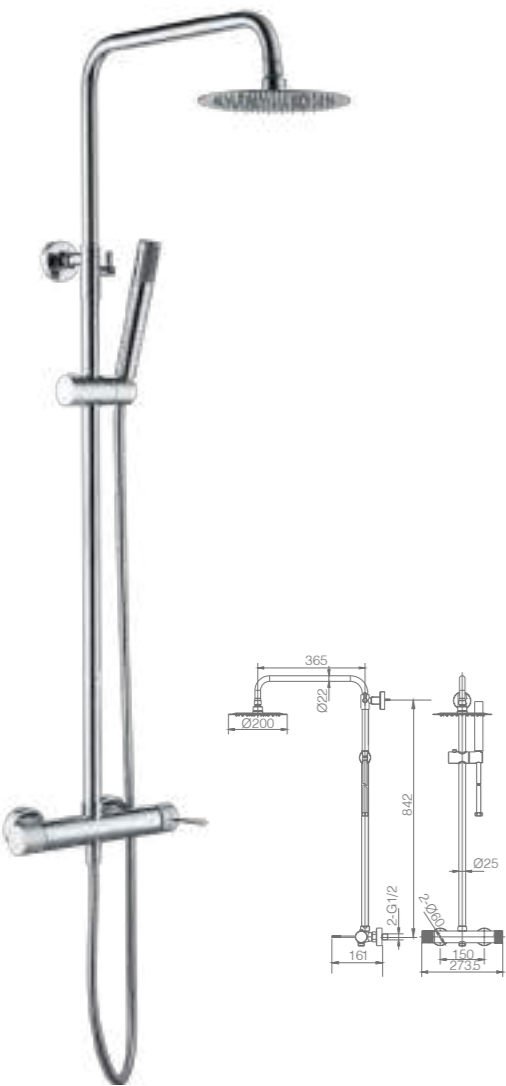

LINE
SERIES

CHROME

Ref.: **BDD038**

Chrome stainless steel S.304 telescopic bar.
 Chrome stainless steel S.304 round rainhead Ø20 cm, extra flat design and antilime system.
 Elevated adjustable shower hand support.
 Round 1 position shower hand.
 Chrome brass single-lever with integrated flow-diverter.
 Medium flow rate 12 l/min.
 PVC hose 150 cm.
 Ceramic cartridge Ø35 mm.