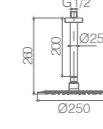

Ref.: **GTM039**

Chrome stainless steel S.304 shower head Ø25cm, extra-flat design and anti-lime system.
Chrome brass wall outlet tube.
Round 1 position shower hand.
Chrome brass thermostatic with 2 ways concealed box.
Medium flow rate 20 l/min.
Chrome brass round distributor.
PVC hose 150 cm.
Thermostatic cartridge TURN CLEAN SYSTEM.
Wall bracket shower hand support with water outlet.
Concealed body with register box.