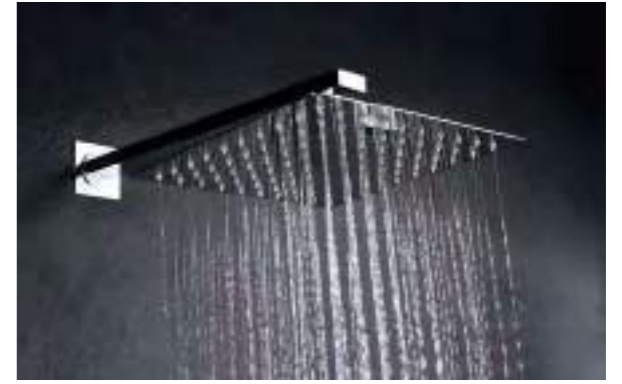

CIES

SERIES

CHROME