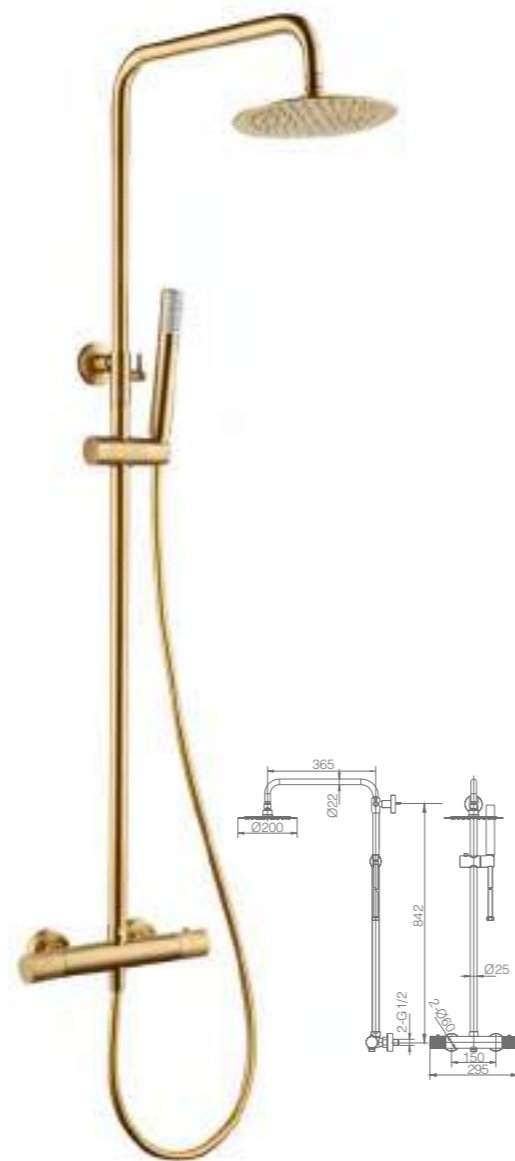

LINE

SERIES

BRUSHED GOLD

Ref.: **BDD038/OC**

Brushed gold stainless steel S.304 telescopic bar.
 Brushed gold stainless steel S.304 round rainhead Ø20 cm, extra flat design and antilime system.
 Elevated adjustable support handle.
 Round 1 position shower hand.
 Brushed gold brass single-lever with integrated flow-diverter.
 Medium flow rate 12 l/min.
 PVC hose 150 cm.
 Ceramic cartridge Ø35 mm.