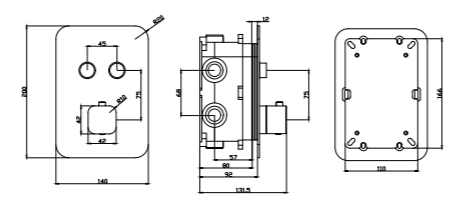

SINGLE-LEVER FAUCET