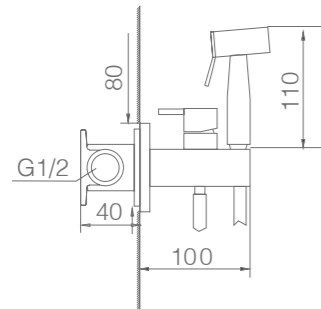

MUNICH

SERIES

CHROME

Ref.: **RDM001**

Concealed single-lever bidet.
Chrome brass.
Hot/Cold water.
1 position shower hand.
Reinforced hose.
Concealed body directly into the wall.
Without register box.
High resistance pre-assembling plug included.