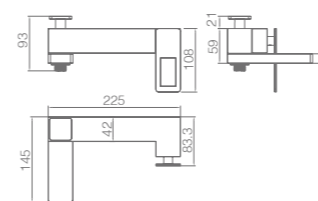

Ref.: BDC032-3NOR

Single-lever high basin.
 Brass body.
 Matt black/rose gold finish.
 Ceramic cartridge Ø26 mm TOP.
 Flexible hoses 3/8".

SUECIA

SERIES

ROSE GOLD

MATT BLACK

Ref: **BDC032-7NOR**

Matt black/rose gold brass single-lever bath/shower kit.
 Matt black/rose gold finish.
 Wall bracket ajustable ABS shower hand support.
 1 position shower hand.
 PVC hose 180 cm.
 Medium flow rate 12 l/min.
 Ceramic cartridge Ø35 mm.