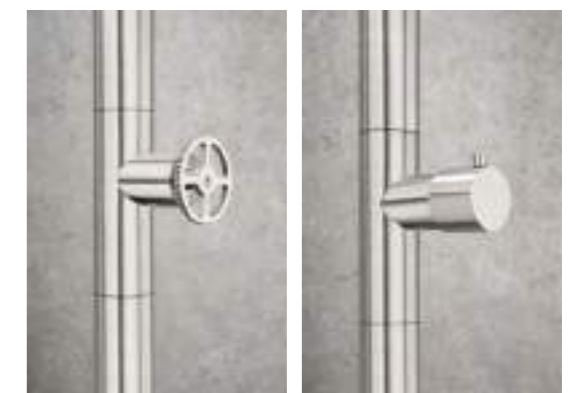

POOL

SERIES

S.316 STEEL

Ref: **GPP001/AC**

Stainless steel S.316 shower bar.
Ideal for garden or swimming pool.
Maximum quality anti-corrosion, valid for outdoor use.
Thickness of the bar 1 3/4", 2400 mm height, rotatable 360°.
Adjustable diffuser Ø80 mm with anti-limestone system.
1way monoflush faucet.
Ceramic mount Ø3/4".
Includes two possibilities of handles (circular / stick).
Connection by hoses to floor with S.316 pedestal (included).
Installation recommended on concrete 20x20 cm.