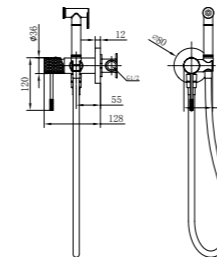

Ref: **RDG053/ORC**

Concealed single-lever bidet.
Hot/Cold water.
1 position shower hand.
Reinforced hose.
Brushed rose gold finish.
Concealed body directly into the wall.
Without register box.