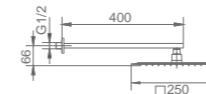

Ref.: **GPF016/NG**

Matt black stainless steel S.304 square shower head 25x25 cm, extra-flat design and anti-lime system.
Matt black brass wall outlet tube.
Square 1 position shower hand.
Matt black brass single-lever with 2 ways concealed box.
Medium flow rate 20 l/min.
Matt black brass round distributor.
PVC hose 150 cm.
Ceramic single-lever cartridge Ø35 mm.
Wall bracket shower hand support with water outlet.
Concealed body without register box.