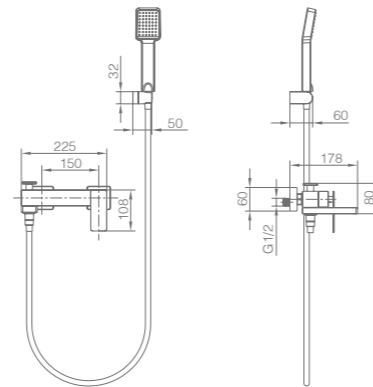

Ref.: BDP048-3BGM

Single-lever high basin.
 Brass body.
 Black gun metal finish.
 Ceramic cartridge Ø26 mm TOP.
 Flexible hoses 3/8".

PISA

SERIES

BLACK GUN METAL

Ref.: **BDP048-4BGM**

Brass single-lever bath/shower kit.
Black gun metal finish.
Wall bracket adjustable ABS shower hand support.
Square 1 position shower hand.
PVC hose 180 cm.
Medium flow rate 12 l/min.
Ceramic cartridge Ø35mm.