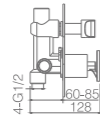

Ref.: **GPC033**

Chrome stainless steel S.304 rainhead Ø25cm, extra-flat design and anti-lime system.
Chrome brass wall outlet tube.
Round 1 position shower hand.
Chrome brass single-lever with 2 ways concealed box.
Medium flow rate 20 l/min.
Chrome brass round distributor.
PVC hose 150 cm.
Ceramic single-lever cartridge Ø35 mm.
Wall bracket shower hand support with water outlet.
Concealed body with register box.