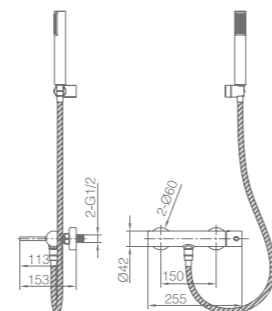

Ref.: BDG053-3OC

Single-lever high basin.
 Brass body.
 Brushed gold finish.
 Ceramic cartridge Ø26 mm TOP.
 Flexible hoses 3/8".
 Cold open.

GENOVA

SERIES

BRUSHED GOLD

Ref.: **BTG053-40C**

Brushed gold brass thermostatic shower/bath kit.
 Brushed gold finish.
 Wall bracket ajustable ABS shower hand support.
 Round 1 position shower hand.
 PVC hose 180 cm.
 Round brushed gold brass integrated flow-diverter.
 Medium flow rate 12 l/min.
 Thermostatic cartridge TURN CLEAN SYSTEM.