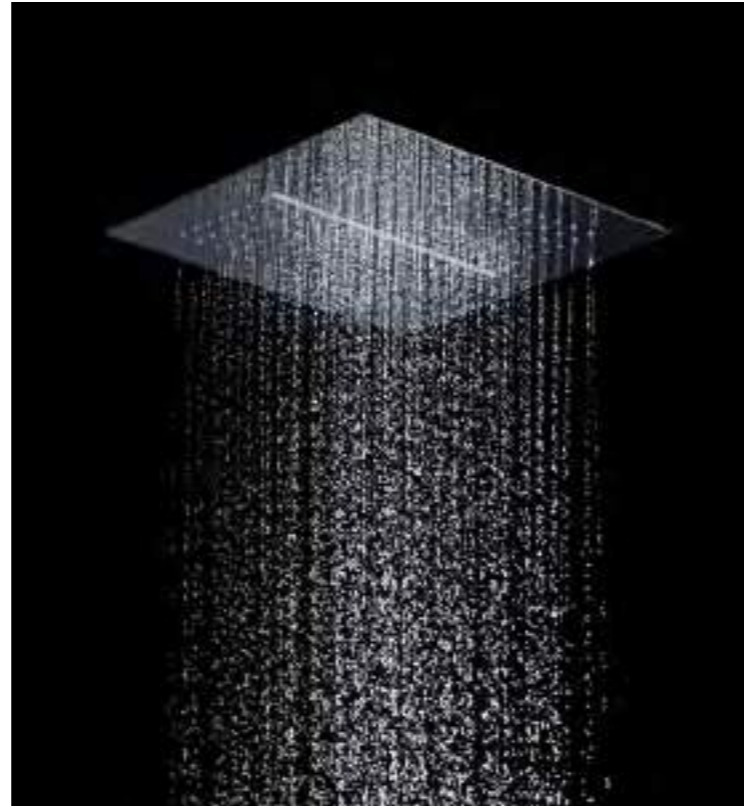

2WAY SHOWER HEAD

Dimensions 33x49 cm.
Square, 2 ways, extra flat design and antilime system shower head.
Material: S.304 Steel.
Pre-frame included.

40x40 cm 2 ways

Ref.: **RDG400**
Finished: Chrome.