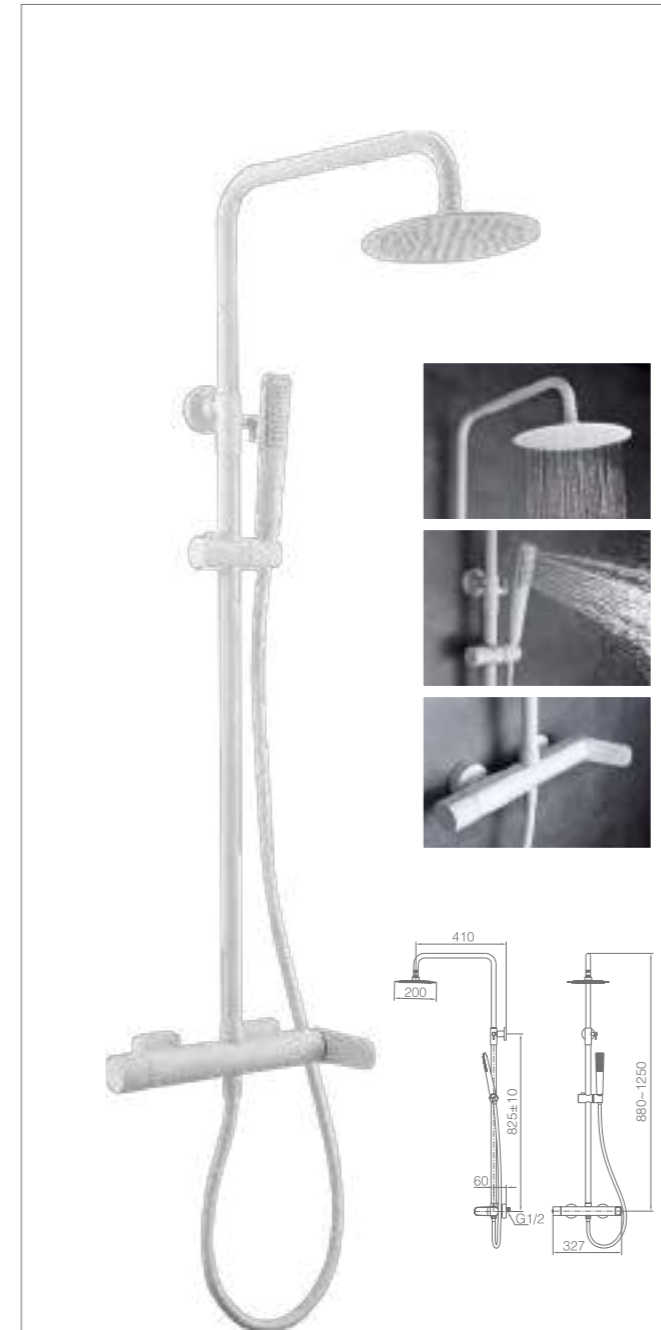

DINAMARCA

SERIES

MATT WHITE

DINAMARCA

SERIES

MATT WHITE

Ref.: **BDR031/BL**

Matt white stainless steel S.304 telescopic bar.
 Matt white stainless steel S.304 round rainhead Ø20 cm, extra flat design and antilime system.
 Elevated adjustable shower hand support.
 Round 1 position shower hand.
 Matt white brass single-lever with integrated flow-diverter.
 Medium flow rate 12 l/min.
 PVC hose 150 cm.
 Ceramic cartridge Ø35 mm.