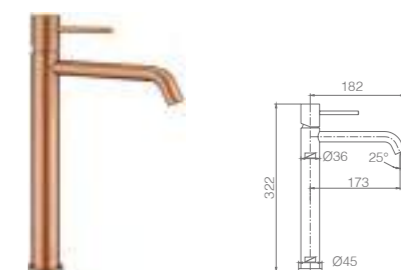

Ref.: **BDM039-3ORC**

Single-lever high basin.
Brass body.
Brushed rose gold finish.
Ceramic cartridge Ø 26 mm TOP.
Flexible hoses 3/8".