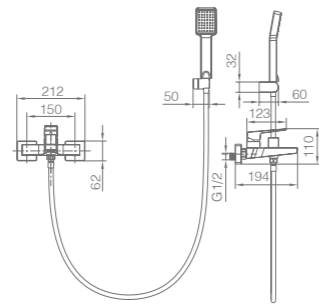

Ref.: **BDAR025-3BL**

Single-lever high basin.
Brass body.
Matt white finish.
Ceramic cartridge Ø26 mm TOP.
Flexible hoses 3/8".

ART

SERIES

MATT WHITE

Ref: **BDAR025-4BL**

Brass single-lever bath/shower kit.
Matt white finish.
Wall bracket adjustable ABS shower hand support.
Square 1 position shower hand.
PVC hose 180 cm.
Swivel spout inverter.
Medium flow rate 12 l/min.
Ceramic cartridge Ø35mm.