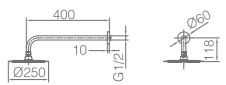

MONZA

SERIES

CHROME

MONZA

SERIES

CHROME

Ref.: **GPM039**

Chrome stainless steel S.304 shower head Ø25cm, extra-flat design and anti-lime system.
 Chrome brass wall outlet tube.
 Round 1 position shower hand.
 Chrome brass single-lever with 2 ways concealed box.
 Medium flow rate 20 l/min.
 Chrome brass round distributor.
 PVC hose 150 cm.
 Ceramic single-lever cartridge Ø35 mm.
 Wall bracket shower hand support with water outlet.
 Concealed body with register box.