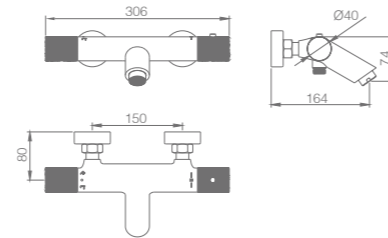

Ref.: **BTD038-4NQ**

Brushed nickel brass thermostatic shower/bath kit.
Brushed nickel finish.
Wall bracket ajustable ABS shower hand support.
Round 1 position shower hand
PVC hose 180 cm.
Round Brushed nickel brass integrated flow-diverter.
Medium flow rate 12 l/min.
Thermostatic cartridge TURN CLEAN SYSTEM

Ref.: **BTD038-5NQ**

Brushed brass thermostatic shower kit.
Brushed finish.
Wall bracket ajustable ABS shower hand support.
Round 1 position shower hand
PVC hose 180 cm.
Brushed black brass integrated flow-diverter.
Medium flow rate 12 l/min.
Thermostatic cartridge TURN CLEAN SYSTEM