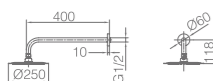

Ref.: **GPM039/BGM**

Black gun metal stainless steel S.304 shower head Ø25cm, extra-flat design and anti-lime system.
Black gun metal brass wall outlet tube.
Round 1 position shower hand.
Black gun metal brass single-lever with 2 ways concealed box.
Medium flow rate 20 l/min.
Black gun metal brass round distributor.
PVC hose 150 cm.
Ceramic single-lever cartridge Ø35 mm.
Wall bracket shower hand support with water outlet.
Concealed body with register box.