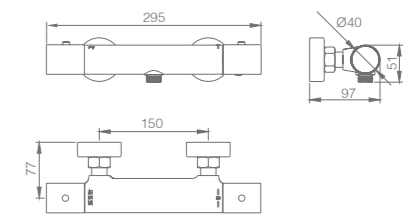

Ref.: **BTM039-5NG**

Matt black brass thermostatic shower kit.
Matt black finish.
Wall bracket ajustable ABS shower hand support.
Round 1 position shower hand.
PVC hose 180 cm.
Round matt black brass integrated flow-diverter.
Medium flow rate 12 l/min.
Thermostatic cartridge TURN CLEAN SYSTEM.