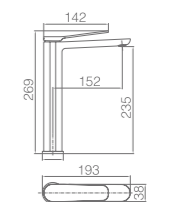

Ref.: **BDR031-3BL**

Single-lever high basin.
Brass body.
Matt white finish.
Ceramic cartridge Ø26 mm TOP.
Flexible hoses 3/8".