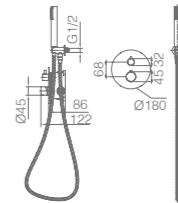

Ref.: **GTT039**

Chrome stainless steel S.304 shower head Ø25cm, extra-flat design and anti-lime system.
Chrome brass ceiling outlet tube.
Round 1 position shower hand.
Chrome brass thermostatic with 2 ways concealed box.
Medium flow rate 20 l/min.
Chrome brass round distributor.
PVC hose 150 cm.
Thermostatic cartridge TURN CLEAN SYSTEM.
Wall bracket shower hand support with water outlet.
Concealed body with register box.