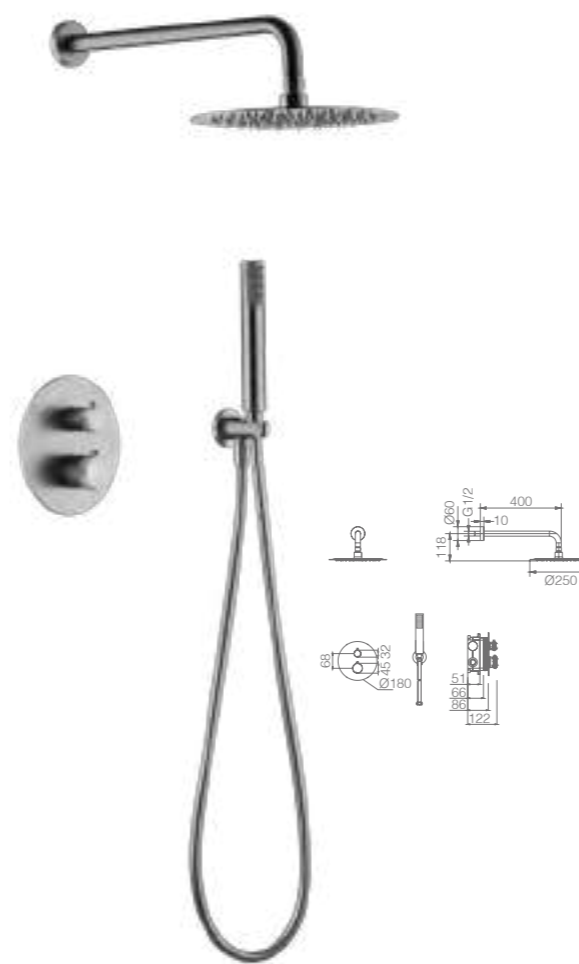

Ref.: **GTD038/NQ**

Brushed nickel stainless steel S.304 rainhead Ø25cm, extra-flat design and anti-lime system.
Brushed nickel brass wall outlet tube.
Round 1 position shower hand.
Brushed nickel brass thermostatic with 2 ways concealed box.
Medium flow rate 20 l/min.
Brushed nickel brass round distributor.
PVC hose 150 cm.
Thermostatic cartridge TURN CLEAN SYSTEM.
Wall bracket shower hand support with water outlet.