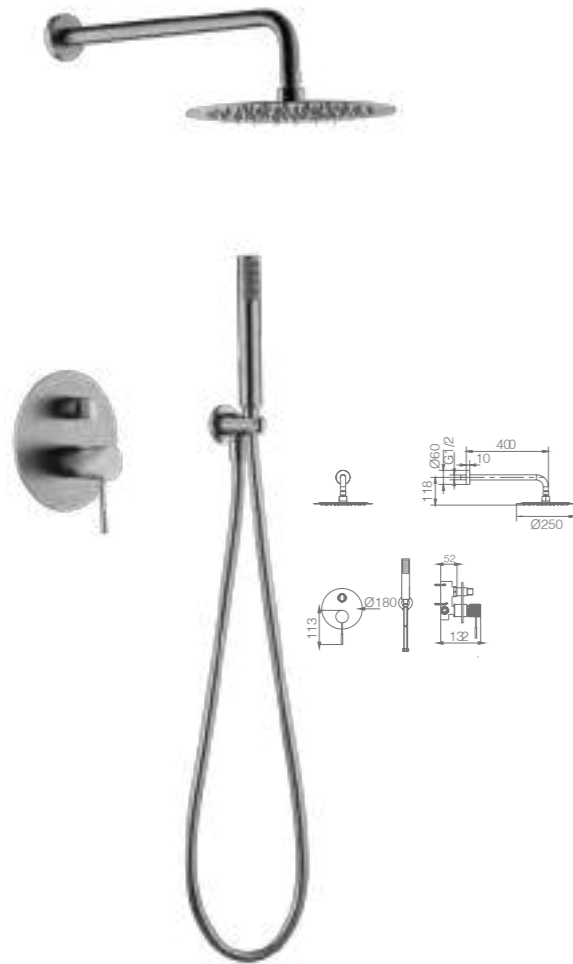

Ref.: **GPD038/NQ**

Brushed nickel stainless steel S.304 rainhead Ø25cm, extra-flat design and anti-lime system.
Brushed nickel brass wall outlet tube.
Round 1 position shower hand.
Brushed nickel brass single-lever with 2 ways concealed box.
Medium flow rate 20 l/min.
Brushed nickel brass round distributor.
PVC hose 150 cm.
Ceramic single-lever cartridge Ø35 mm.
Wall bracket shower hand support with water outlet.