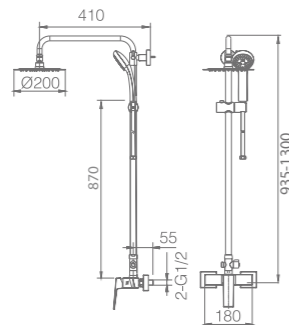

Ref.: **BDAR025/NG**

Matt black stainless steel S.304 telescopic bar.
Matt black stainless steel S.304 square rainhead 20 cm, extra flat design and antilime system.
Elevated adjustable shower hand support.
Square 1 position shower hand.
Matt black brass single-lever with integrated flow-diverter.
Medium flow rate 12 l/min.
PVC hose 150 cm.
Ceramic cartridge Ø35 mm.