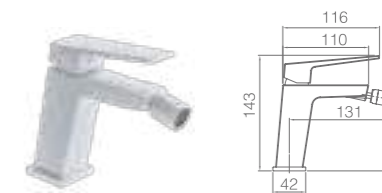

Ref.: **BDAR025-2BL**

Single-lever bidet.
Brass body.
Matt white finish.
Ceramic cartridge Ø26 mm TOP.
Flexible hoses 3/8".