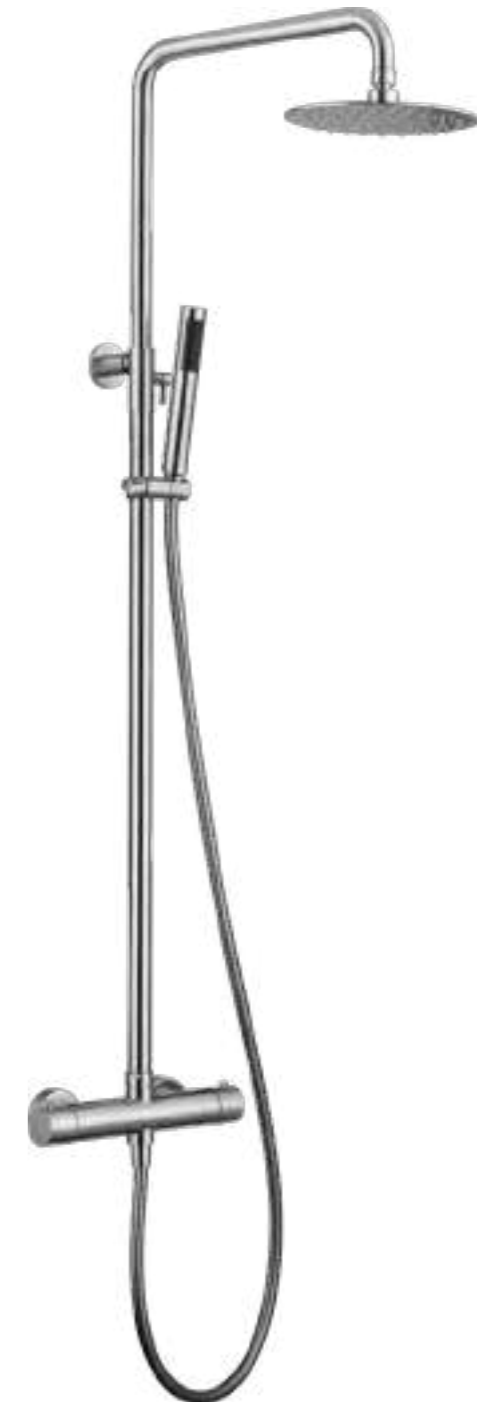

Ref.: **BTK017/AC**

Stainless steel S.316 telescopic bar.
Stainless steel S.316 round rainhead Ø20 cm, extra flat design and antilime system.
Elevated adjustable shower hand support.
Round 1 position shower hand.
Stainless steel S.316 single-lever with integrated flow-diverter.
Medium flow rate 12 l/min.
PVC hose 150 cm.
Thermostatic cartridge TURN CLEAN SYSTEM
Maximum anti-corrosion quality and high resistance.