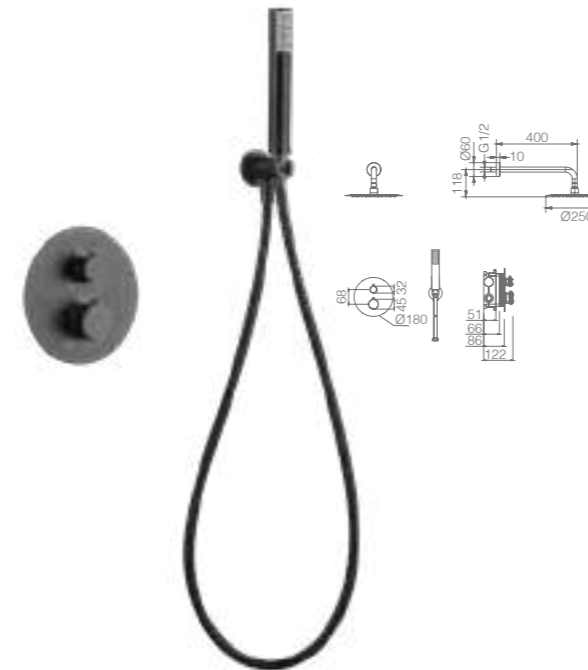

LINE

SERIES

BLACK GUN METAL

Ref.: **GTD038/BGM**

Black gun metal stainless steel S.304 rainhead Ø25cm, extra-flat design and anti-lime system.
Black gun metal brass wall outlet tube.
Round 1 position shower hand.
Black gun metal brass thermostatic with 2 ways concealed box.
Medium flow rate 20 l/min.
Black gun metal brass round distributor.
PVC hose 150 cm.
Thermostatic cartridge TURN CLEAN SYSTEM.