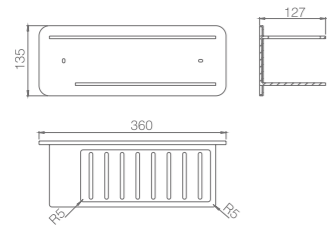

Ref.: **ADT009/BL**

Bethari front soap holder.
Matt white finish.
S.304 Steel.