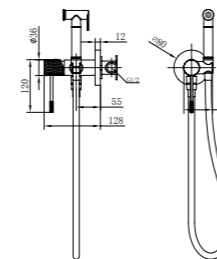

Ref.: **RDG053/BGM**

Concealed single-lever bidet.
Hot/Cold water.
1 position shower hand.
PVC hose.
Black gun metal finish.
Concealed body directly into the wall.
Without register box.