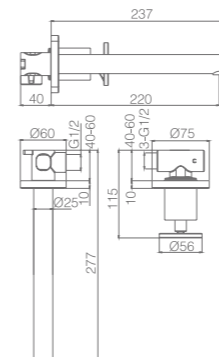

Ref.: **GPC033/NG**

Matt black stainless steel S.304 rainhead Ø25cm, extra-flat design and anti-lime system.
Matt black brass wall outlet tube.
Round 1 position shower hand.
Matt black brass single-lever with 2 ways concealed box.
Medium flow rate 20 l/min.
Matt black brass round distributor.
PVC hose 150 cm.
Ceramic single-lever cartridge Ø35 mm.
Wall bracket shower hand support with water outlet.
Concealed body with register box.

Ref.: **GTV038/NG**

Matt black stainless steel S.304 rainhead Ø25cm, extra-flat design and anti-lime system.
Matt black brass ceiling outlet tube.
Round 1 position shower hand.
Matt black brass single-lever with 2 ways concealed box.
Medium flow rate 20 l/min.
Matt black brass round distributor.
PVC hose 150 cm.
Ceramic single-lever cartridge Ø35 mm.
Wall bracket shower hand support with water outlet.
Concealed body with register box.

OLIMPO

SERIES

MATT BLACK

Ref.: **GLC033/NG**

Concealed single-lever basin.
Matt black brass.
In two independent parts.
Concealed body directly into the wall.
Without register box.