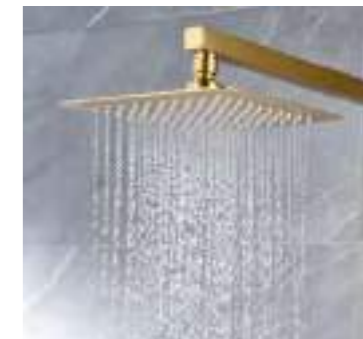

PISA

SERIES

BRUSHED GOLD

Ref.: BDP048/OC

Brushed gold stainless steel S.304 telescopic bar.
 Brushed gold stainless steel S.304 square rainhead 20 cm, extra flat design and antilime system.
 Elevated adjustable support handle.
 Square 1 position shower hand.
 Brushed gold brass single-lever with integrated flow-diverter.
 Medium flow rate 12 l/min.
 PVC hose 150 cm.
 Ceramic cartridge Ø35 mm.