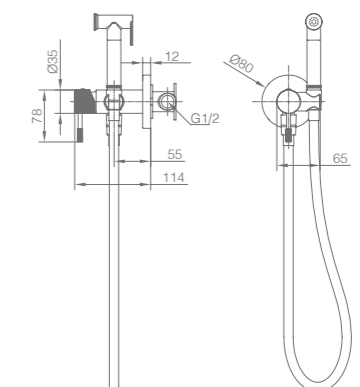

LINE

SERIES

BRUSHED ROSE GOLD

Ref.: **BDD038/ORC**

Brushed rose gold stainless steel S.304 telescopic bar.
 Brushed rose gold stainless steel S.304 round rainhead Ø20 cm, extra flat design and antilime system.
 Elevated ajustable ABS shower hand support.
 Round 1 position shower hand.
 Brushed rose gold brass single-lever with integrated flow-diverter.
 Medium flow rate 12 l/min.
 PVC hose 150 cm.
 Ceramic cartridge Ø35 mm.