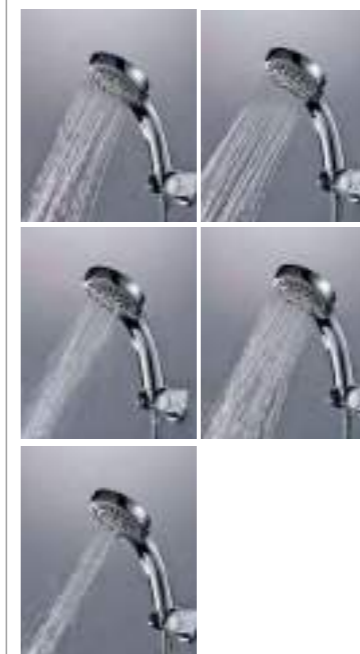

Ref.: **MDB002**

Chrome Boston shower hand.
Round 1 position shower hand.
ABS hand shower, ergonomic and
anti-lime system.
Dimensions: Ø10 cm.

Ref.: **MDL001**

Chrome Dallas shower hand.
Square 1 position shower hand.
ABS hand shower, ergonomic and
anti-lime system.
Dimension: 6x6 cm.