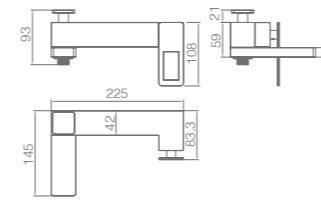

Ref.: BDC032-3NGOLD

Single-lever high basin.
 Brass body.
 Matt black/bright gold finish.
 Ceramic cartridge Ø26 mm TOP.
 Flexible hoses 3/8".

SUECIA

SERIES

BRIGHT GOLD

MATT BLACK

Ref: **BDC032-7NGOLD**

Matt black/bright gold brass single-lever bath/
shower kit.
Matt black/bright gold finish.
Wall bracket ajustable ABS shower hand support.
1 position shower hand.
PVC hose 180 cm.
Medium flow rate 12 l/min.
Ceramic cartridge Ø35 mm.