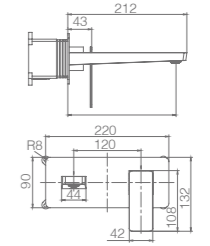

Ref.: GLP048/OC

Concealed single-lever basin.
Brushed gold brass.
In two independent parts.
Concealed body directly into the wall.
With register box.