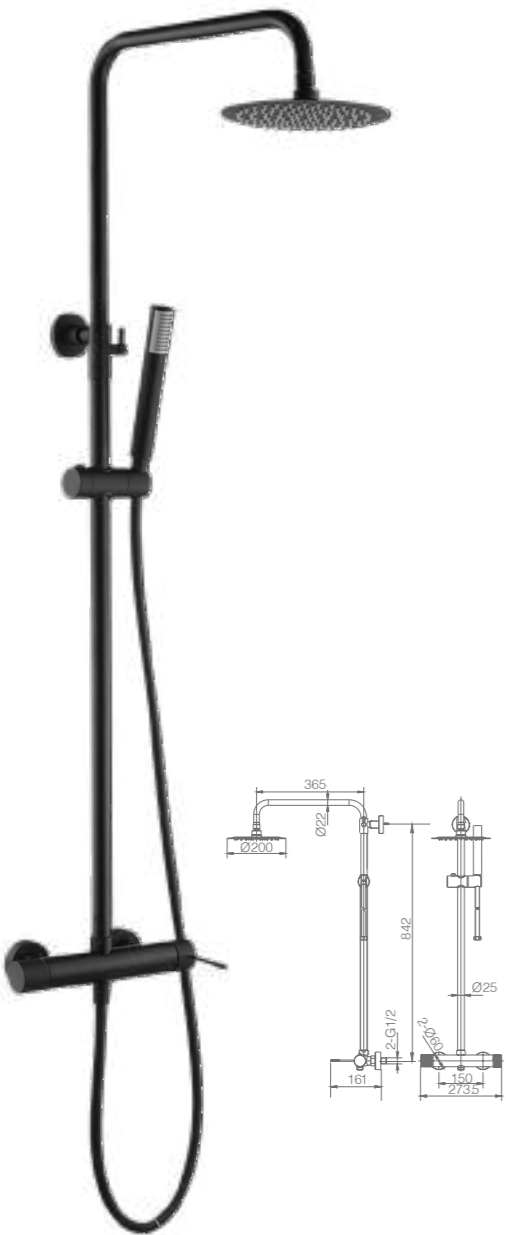

Ref.: **BDD038/NG**

Matt black stainless steel S.304 telescopic bar.
 Matt black stainless steel S.304 round rainhead Ø20 cm, extra flat design and antilime system.
 Elevated adjustable shower hand support.
 Round 1 position shower hand.
 Matt black brass single-lever with integrated flow-diverter.
 Medium flow rate 12 l/min.
 PVC hose 150 cm.
 Ceramic cartridge Ø35 mm.