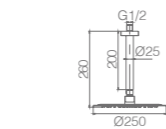

Ref.: **GPT039**

Chrome stainless steel S.304 shower head Ø25cm, extra-flat design and anti-lime system.
Chrome brass ceiling outlet tube.
Round 1 position shower hand.
Chrome brass single-lever with 2 ways concealed box.
Medium flow rate 20 l/min.
Chrome brass round distributor.
PVC hose 150 cm.
Ceramic single-lever cartridge Ø35 mm.
Wall bracket shower hand support with water outlet.
Concealed body with register box.