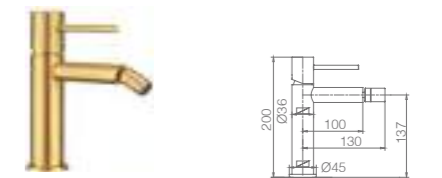

Ref.: **BDM039-2OC**

Single-lever bidet.
Brass body.
Brushed gold finish.
Ceramic cartridge Ø 26 mm TOP.
Flexible hoses 3/8".