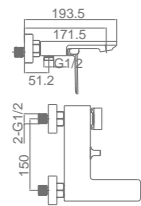

Ref: **BDF016-4NG**

Brass single-lever bath/shower kit.
Matt black finish.
Wall bracket adjustable ABS shower
hand support.
Square 1 position shower hand.
PVC hose 180 cm.
Medium flow rate 12 l/min.
Ceramic cartridge Ø25 mm.