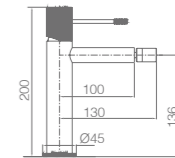

LINE

SERIES

MATT BLACK

Ref.: **BDD038-1NG**

Single-lever basin.
 Brass body.
 Matt black finish.
 Ceramic cartridge Ø26 mm TOP.
 Flexible hoses 3/8".

Ref.: **BDD038-2NG**

Single-lever bidet.
 Brass body.
 Matt black finish.
 Ceramic cartridge Ø26 mm TOP.
 Flexible hoses 3/8".