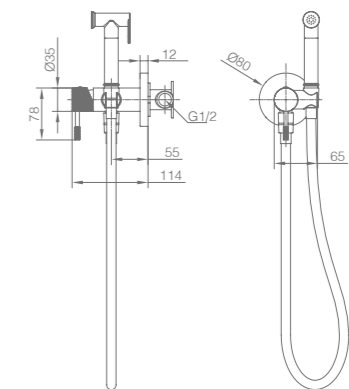

GENOVA

SERIES

GENOVA

SERIES

CHROME

Ref.: BTG053

Chrome stainless steel S.304 telescopic bar.
 Chrome stainless steel S.304 round shower head Ø20 cm, extra flat design and antilime system.
 Elevated adjustable shower hand support.
 Round 1 position shower hand.
 Chrome brass thermostatic with integrated flow-diverter.
 Medium flow rate 12 l/min.
 Metallic hose 150 cm.
 Thermostatic cartridge TURN CLEAN SYSTEM.