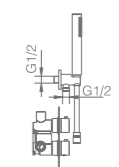

Ref: **GTK034**

Stainless steel S.316 rainhead Ø25 cm, extra-flat design and anti-lime system.
Stainless steel S.316 wall outlet tube.
Round 1 position shower hand.
Stainless steel S.316 thermostatic with 2 ways concealed box.
Medium flow rate 20 l/min.
Chrome brass round distributor.
PVC hose 150 cm.
Thermostatic cartridge TURN CLEAN SYSTEM.
Wall bracket shower hand support with water outlet.
Maximum anti-corrosion quality and high resistance.