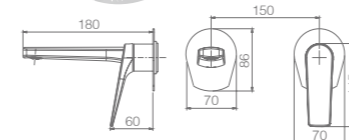

Ref.: GPD055/AC

Stainless steel S.316 rainhead Ø25 cm, extra-flat design and anti-lime system.
Stainless steel S.316 wall outlet tube.
Round 1 position shower hand.
Stainless steel S.316 single-lever with 2 ways concealed box.
Medium flow rate 20 l/min.
Stainless steel S.316 round distributor.
PVC hose 150 cm.
Ceramic single-lever cartridge Ø35 mm.
Wall bracket shower hand support with water outlet.
Concealed body with register box.
Maximum anti-corrosion quality and high resistance.

Ref.: GPP057/AC

Stainless steel S.316 rainhead Ø25 cm, extra-flat design and anti-lime system.
Stainless steel S.316 ceiling outlet tube.
Round 1 position shower hand.
Stainless steel S.316 single-lever with 2 ways concealed box.
Medium flow rate 20 l/min.
Stainless steel S.316 round distributor.
PVC hose 150 cm.
Ceramic single-lever cartridge Ø35 mm.
Wall bracket shower hand support with water outlet.
Concealed body with register box.
Maximum anti-corrosion quality and high resistance.

DELOS

SERIES

S.316 STEEL