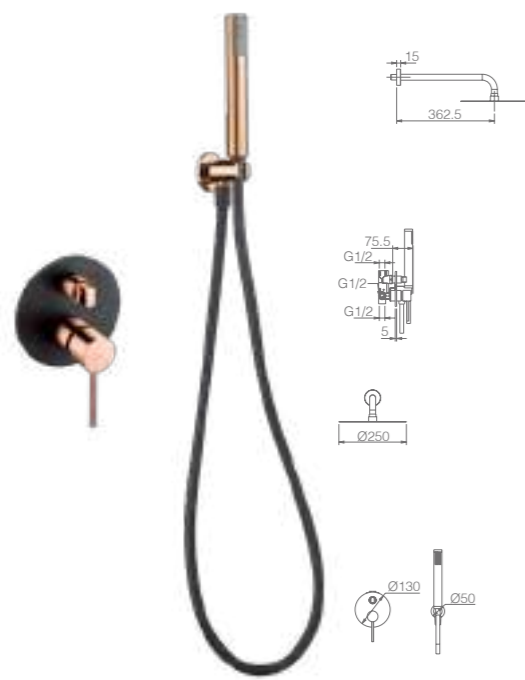

Ref.: **GPMS045/NOR**

Matt black/rose gold stainless steel S.304 rainhead Ø25 cm, extra-flat design and anti-lime system.
Matt black/rose gold brass wall outlet tube.
Round 1 position shower hand.
Matt black/rose gold brass single-lever with 2 ways concealed box.
Medium flow rate 20 l/min.
Matt black/rose gold brass round distributor.
PVC hose 150 cm.
Ceramic single-lever cartridge Ø35 mm.
Wall bracket shower hand support with water outlet.
Concealed body without register box.