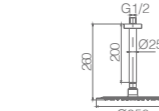

Ref.: **GTM039/OC**

Brushed gold stainless steel S.304 shower head Ø25cm, extra-flat design and anti-lime system.
Brushed gold brass wall outlet tube.
Round 1 position shower hand.
Brushed gold brass thermostatic with 2 ways concealed box.
Medium flow rate 20 l/min.
Brushed gold brass round distributor.
PVC hose 150 cm.
Thermostatic cartridge TURN CLEAN SYSTEM.
Wall bracket shower hand support with water outlet.
Concealed body with register box.