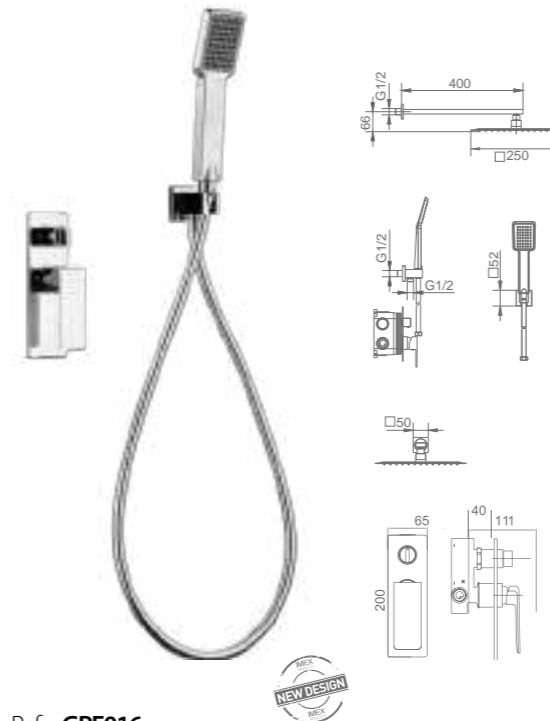

Ref.: **GPF016**

Chrome stainless steel S.304 square shower head 25x25 cm, extra-flat design and anti-lime system.
Chrome brass wall outlet tube.
Square 1 position shower hand.
Chrome brass single-lever with 2 ways concealed box.
Medium flow rate 20 l/min.
Chrome brass round distributor.
PVC hose 150 cm.
Ceramic single-lever cartridge Ø35 mm.
Wall bracket shower hand support with water outlet.
Concealed body without register box.