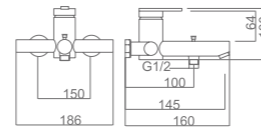

Ref.: BDR001-3ORC

Single-lever high basin.
 Brass body.
 Brushed rose gold finish.
 Ceramic cartridge Ø 28 mm TOP.
 Flexible hoses 3/8".

ROMA

SERIES

BRUSHED ROSE GOLD

Ref.: **BDR001-4ORC**

Brass single-lever bath/shower kit.
 Brushed rose gold finish.
 Wall bracket adjustable ABS shower hand support.
 Round 1 position shower hand.
 PVC hose 180 cm.
 Medium flow rate 12 l/min.
 Ceramic cartridge Ø35mm.