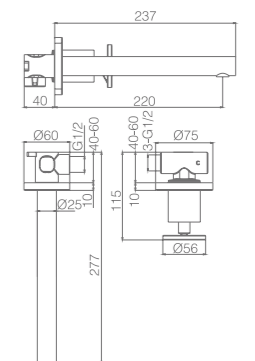

Ref.: **GPC033/ORC**

Brushed rose gold stainless steel S.304 rainhead Ø25cm, extra-flat design and anti-lime system.
Brushed rose gold brass wall outlet tube.
Round 1 position shower hand.
Brushed rose gold brass single-lever with 2 ways concealed box.
Medium flow rate 20 l/min.
Brushed rose gold brass round distributor.
PVC hose 150 cm.
Ceramic single-lever cartridge Ø35 mm.
Wall bracket shower hand support with water outlet.
Concealed body with register box.

Ref.: **GTV038/ORC**

Brushed rose gold stainless steel S.304 rainhead Ø25cm, extra-flat design and anti-lime system.
Brushed rose gold brass ceiling outlet tube.
Round 1 position shower hand.
Brushed rose gold brass single-lever with 2 ways concealed box.
Medium flow rate 20 l/min.
Brushed rose gold brass round distributor.
PVC hose 150 cm.
Ceramic single-lever cartridge Ø35 mm.
Wall bracket shower hand support with water outlet.
Concealed body with register box.

OLIMPO

SERIES

BRUSHED ROSE GOLD

Concealed single-lever basin.
Brushed rose gold brass.
In two independent parts.
Concealed body directly into the wall.
Without register box.