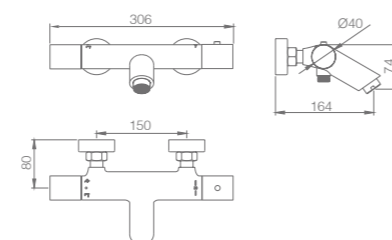

MONZA

SERIES

BRUSHED ROSE GOLD

Ref: **BTM039-4ORC**

Brushed rose gold brass thermostatic shower/bath kit.
Brushed rose gold finish.
Wall bracket ajustable ABS shower hand support
Round 1 position shower hand
PVC flexible hose 180 cm.
Round brushed rose gold brass integrated flow-diverter.
Medium flow rate 12 l/min.
Thermostatic cartridge TURN CLEAN SYSTEM
Ceramic cartridge Ø35mm.

Ref: **BDM039-4ORC**

Brass single-lever bath/shower kit.
Brushed rose gold finish.
Wall bracket ajustable ABS shower hand support.
Round 1 position shower hand.
PVC hose 180 cm.
Swivel spout inverter.
Medium flow rate 12 l/min.
Ceramic cartridge Ø35mm.