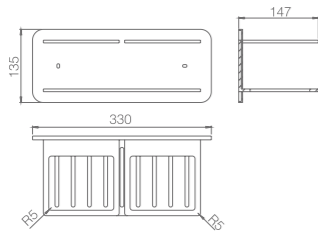

IMAN

SERIES

Ref: **ADI011**

Iman front soap holder.
Chrome finish.
S.304 Steel.