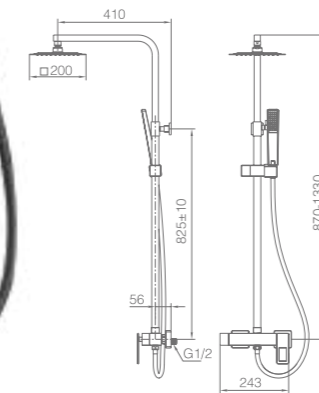

SUECIA

SERIES

MATT BLACK

SUECIA

SERIES

MATT BLACK

Ref.: **BDC032/NG**

Matt black stainless steel S.304 square telescopic bar.
 Matt black stainless steel S.304 square shower head 20x20 cm, extra flat design and antilime system.
 Elevated adjustable shower hand support.
 1 position shower hand.
 Matt black brass single-lever with integrated flow-diverter.
 Medium flow rate 12 l/min.
 PVC hose 150 cm.
 Ceramic cartridge Ø35 mm.