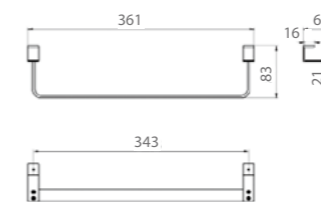

TOWEL BAR INSIDE FURNITURE

Ref.: **SPA001/NG**
Material: S.304 Steel.
Finished: Matt black.