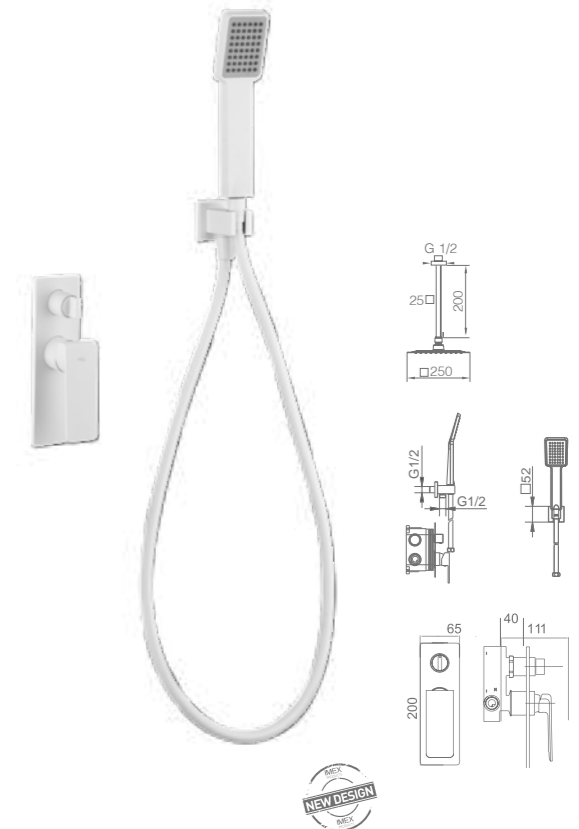

Ref.: BDF016-3BL

Single-lever high basin.
 Brass body.
 Matt white finish.
 Ceramic cartridge Ø25 mm.
 Flexible hoses 3/8".

**Ref.: BDF016-5BL
 (+5 cm HEIGHT)**

Ref.: **GPF016/BL**

Matt white stainless steel S.304 square shower head 25x25 cm, extra-flat design and anti-lime system.
 Matt white brass wall outlet tube.
 Square 1 position shower hand.
 Matt white brass single-lever with 2 ways concealed box.
 Medium flow rate 20 l/min.
 Matt white brass round distributor.
 PVC hose 150 cm.
 Ceramic single-lever cartridge Ø35 mm.
 Wall bracket shower hand support with water outlet.
 Concealed body without register box.