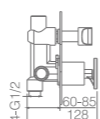

Ref.: **GTV038**

Chrome stainless steel S.304 rainhead Ø25cm, extra-flat design and anti-lime system.
Chrome brass ceiling outlet tube.
Round 1 position shower hand.
Chrome brass single-lever with 2 ways concealed box.
Medium flow rate 20 l/min.
Chrome brass round distributor.
PVC hose 150 cm.
Ceramic single-lever cartridge Ø35 mm.
Wall bracket shower hand support with water outlet.
Concealed body with register box.