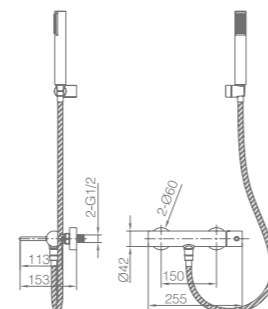

Ref.: **BTM039-5NG**

Matt black brass thermostatic shower kit.
Matt black finish.
Wall bracket ajustable ABS shower hand support.
Round 1 position shower hand.
PVC hose 180 cm.
Round matt black brass integrated flow-diverter.
Medium flow rate 12 l/min.
Thermostatic cartridge TURN CLEAN SYSTEM.