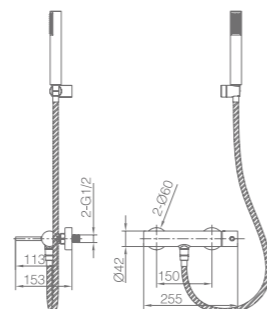

MONZA

SERIES

CHROME

Ref.: **BTM039-5**

Chrome brass thermostatic shower kit.
Chrome finish.
Wall bracket adjustable ABS shower hand support.
Round 1 position shower hand
Reinforced flexible hose 180 cm.
Round chrome brass integrated flow-diverter.
Medium flow rate 12 l/min.
Thermostatic cartridge TURN CLEAN SYSTEM.

Ref.: **BDM039-5**

Brass single-lever shower kit.
Chrome finish.
Wall bracket adjustable ABS shower hand support.
Round 1 position shower hand.
PVC hose 180 cm.
Medium flow rate 12 l/min.
Ceramic cartridge Ø35mm.