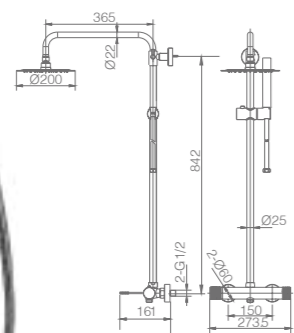

Ref.: **BDD038/BGM**

Black gun metal stainless steel S.304 telescopic bar.
Black gun metal stainless steel S.304 round rainhead Ø20 cm, extra flat design and antilime system.
Elevated adjustable support handle.
Round 1 position handle shower.
Black gun metal brass single-lever with integrated flow-diverter.
Medium flow rate 12 l/min.
PVC hose 150 cm.
Ceramic cartridge Ø35 mm.