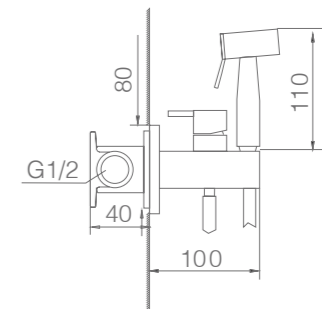

Ref.: **RDM001/ORC**

Concealed single-lever bidet.
Brushed rose gold brass.
Hot/Cold water.
1 position shower hand.
PVC hose.
Concealed body directly into the wall.
Without register box.
High resistance pre-assembling plug included.