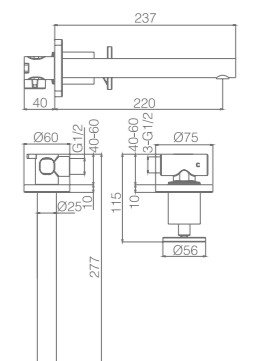

Ref.: **GLC033/OC**

Concealed single-lever basin.
Brushed gold brass.
In two independent parts.
Concealed body directly into the wall.
Without register box.