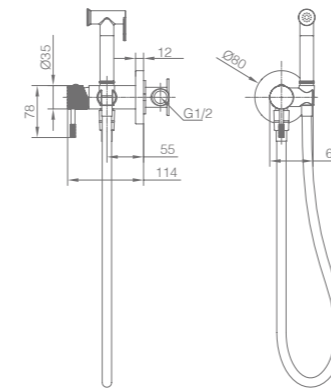

Ref.: **RDD038**

Concealed single-lever bidet
Hot/Cold water
1 position shower hand
Reinforced flexible hose
Chrome finish
Concealed body directly into the wall.
Without register box.