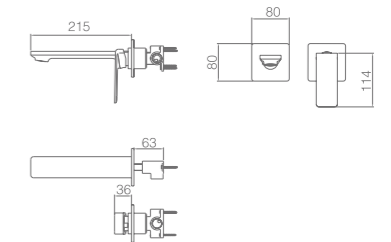

Ref: **GLF016**

Concealed single-lever basin.
Chrome brass.
In two independent parts.
Concealed body directly into the wall.
Without register box.