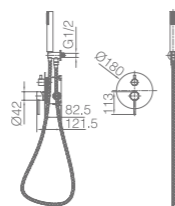

Ref.: **GPT039/BGM**

Black gun metal stainless steel S.304 shower head Ø25cm, extra-flat design and anti-lime system.
Black gun metal brass ceiling outlet tube.
Round 1 position shower hand.
Black gun metal brass single-lever with 2 ways concealed box.
Medium flow rate 20 l/min.
Black gun metal brass round distributor.
PVC hose 150 cm.
Ceramic single-lever cartridge Ø35 mm.
Wall bracket shower hand support with water outlet.
Concealed body with register box.