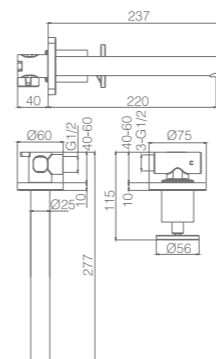

Ref.: **GPC033**

Chrome stainless steel S.304 rainhead Ø25cm, extra-flat design and anti-lime system.
Chrome brass wall outlet tube.
Round 1 position shower hand.
Chrome brass single-lever with 2 ways concealed box.
Medium flow rate 20 l/min.
Chrome brass round distributor.
PVC hose 150 cm.
Ceramic single-lever cartridge Ø35 mm.
Wall bracket shower hand support with water outlet.
Concealed body with register box.

Ref.: **GTV038**

Chrome stainless steel S.304 rainhead Ø25cm, extra-flat design and anti-lime system.
Chrome brass ceiling outlet tube.
Round 1 position shower hand.
Chrome brass single-lever with 2 ways concealed box.
Medium flow rate 20 l/min.
Chrome brass round distributor.
PVC hose 150 cm.
Ceramic single-lever cartridge Ø35 mm.
Wall bracket shower hand support with water outlet.
Concealed body with register box.

Ref.: **GLC033**

Concealed single-lever basin.
Chrome brass.
In two independent parts.
Concealed body directly into the wall.
Without register box.

OLIMPO

SERIES

CHROME