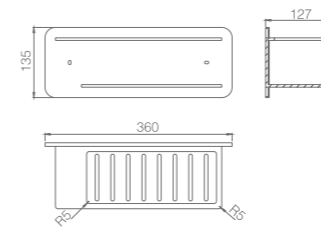

Ref.: **ADT009/NQ**

Bethari front soap holder.
Brushed nickel finish.
S.304 Steel.