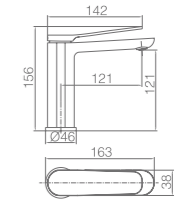

DINAMARCA

SERIES

MATT WHITE

DINAMARCA

SERIES

MATT WHITE

Ref.: **BDR031/BL**

Matt white stainless steel S.304 telescopic bar.
 Matt white stainless steel S.304 round rainhead Ø20 cm, extra flat design and antilime system.
 Elevated adjustable shower hand support.
 Round 1 position shower hand.
 Matt white brass single-lever with integrated flow-diverter.
 Medium flow rate 12 l/min.
 PVC hose 150 cm.
 Ceramic cartridge Ø35 mm.