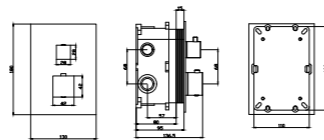

Ref.: **GST33V**

3 ways thermostatic faucets.
Concealed box.
Chrome brass.
Thermostatic cartridge TURN CLEAN SYSTEM.