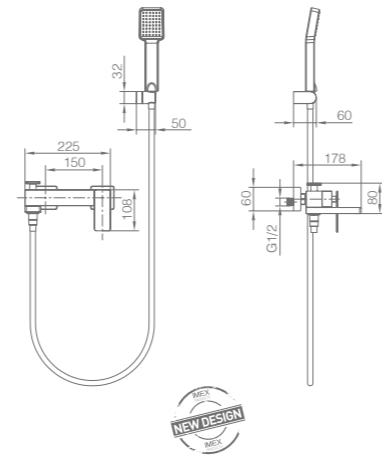

PISA

SERIES

BRUSHED ROSE GOLD

Ref.: **BDP048-4ORC**

Brass single-lever bath/shower kit.
Brushed rose gold finish.
Wall bracket ajustable ABS shower hand support.
Square 1 position shower hand.
PVC hose 180 cm.
Swivel spout inverter.
Medium flow rate 12 l/min.
Ceramic cartridge Ø35mm.