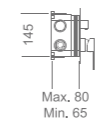

Ref: **GSM03V/NG**
3 ways single-lever faucets.
Concealed box.
Matt black brass.
Ceramic cartridge Ø35 mm.