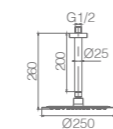

Ref.: **GPT039/NG**

Matt black stainless steel S.304 shower head Ø25cm, extra-flat design and anti-lime system.
 Matt black brass ceiling outlet tube.
 Round 1 position shower hand.
 Matt black brass single-lever with 2 ways concealed box.
 Medium flow rate 20 l/min.
 Matt black brass round distributor.
 PVC hose 150 cm.
 Ceramic single-lever cartridge Ø35 mm.
 Wall bracket shower hand support with water outlet.
 Concealed body with register box.