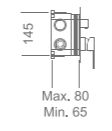

Ref: **GSM02V/NG**
2 ways single-lever faucets.
Concealed box.
Matt black brass.
Ceramic cartridge Ø35 mm.