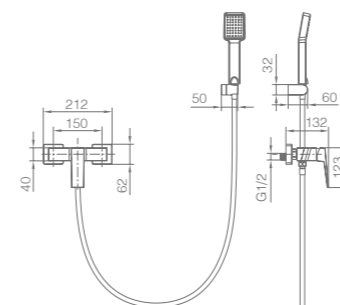

Ref: **BDAR025-5BL**

Brass single-lever shower kit.
Matt white finish.
Wall bracket adjustable ABS shower hand support.
Square 1 position shower hand.
PVC hose 180 cm.
Medium flow rate 12 l/min.
Ceramic cartridge Ø35mm.