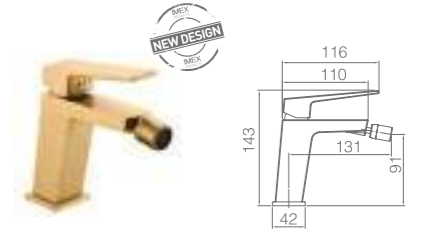

Ref.: **BTAR025/OC**

Brushed gold stainless steel S.304 telescopic bar.
 Brushed gold stainless steel S.304 square rainhead 20 cm, extra flat design and antilime system.
 Elevated adjustable shower hand support.
 Square 1 position shower hand.
 Brushed gold brass thermostatic with integrated flow-diverter.
 Medium flow rate 12 l/min.
 PVC hose 150 cm.
 Thermostatic cartridge TURN CLEAN SYSTEM.

ART

SERIES

BRUSHED GOLD

Ref.: **BDAR025-1OC**

Single-lever basin.
 Brass body.
 Brushed gold finish.
 Ceramic cartridge Ø26 mm TOP.
 Flexible hoses 3/8".

Ref.: **BDAR025-2OC**

Single-lever bidet.
 Brass body.
 Brushed gold finish.
 Ceramic cartridge Ø26 mm TOP.
 Flexible hoses 3/8".