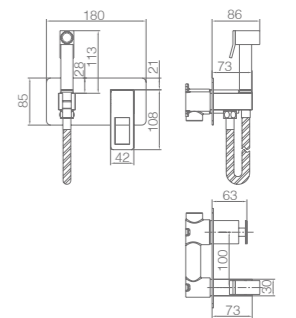

Ref.: **BDC032-5NOR**

Concealed single-lever basin.
Matt black/rose gold brass.
Cold water.
1 position shower hand.
PVC hose.
With register box.