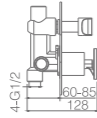

Ref.: **GPC033/NG**

Matt black stainless steel S.304 rainhead Ø25cm, extra-flat design and anti-lime system.
Matt black brass wall outlet tube.
Round 1 position shower hand.
Matt black brass single-lever with 2 ways concealed box.
Medium flow rate 20 l/min.
Matt black brass round distributor.
PVC hose 150 cm.
Ceramic single-lever cartridge Ø35 mm.
Wall bracket shower hand support with water outlet.
Concealed body with register box.