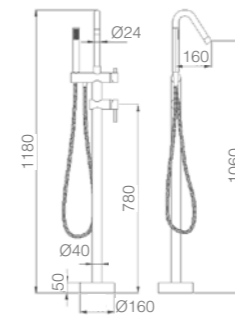

BELGICA

SERIES

MATT BLACK

Ref: **BBE044/NG**

Stainless steel S.304 free-standing bath tube.
Matt black finish.
Ceramic cartridge Ø35 mm.
Round 1 position shower hand.
PVC hose.
Concealed body directly into the floor.
With register box.