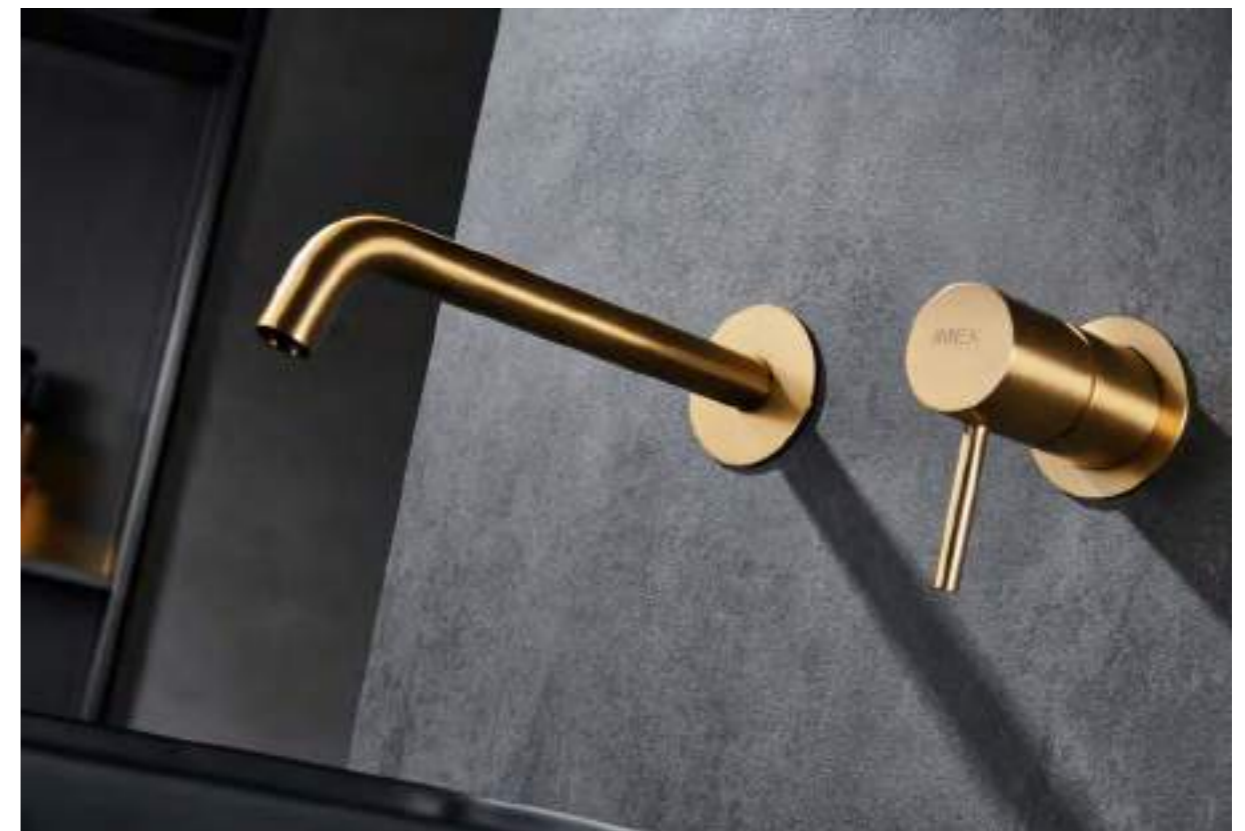

MONZA

SERIES

BRUSHED GOLD

Ref: **GLM039/OC**

Concealed single-lever basin.
Brushed gold brass.
In two independent parts.
Concealed body directly into the wall.
Without register box.