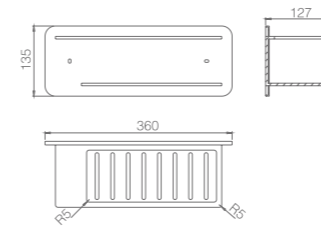

BETHARI

SERIES

Ref.: **ADT009/NG**

Bethari front soap holder.
Matt black finish.
S.304 Steel.