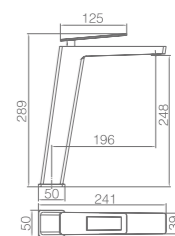

Ref.: **BDC032-3NG**

Single-lever high basin.
Brass body.
Matt black finish.
Ceramic cartridge Ø26 mm TOP.
Flexible hoses 3/8".