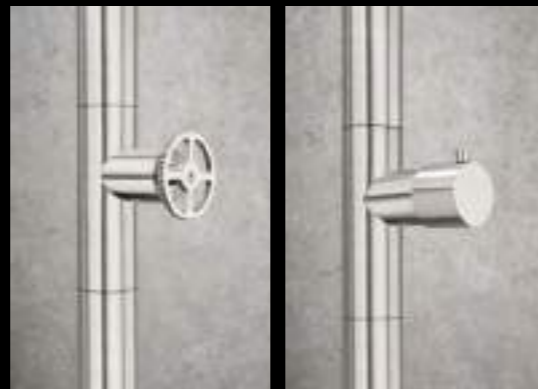

10 YEARS
GUARANTEE
ANTI-CORROSION
STEEL S316

OUTDOOR SHOWER