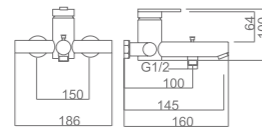

ROMA

SERIES

MATT BLACK

Ref.: **BDR001-4NG**

Brass single-lever bath/shower kit.
Matt black finish.
Wall bracket ajustable ABS shower hand support.
Round 1 position shower hand.
PVC hose 180 cm.
Medium flow rate 12 l/min.
Ceramic cartridge Ø35mm.