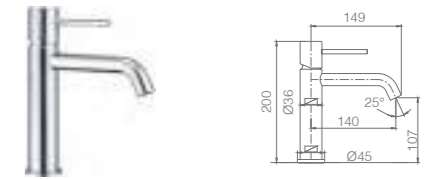

Ref.: **BDM039-1**

Single-lever basin.
Brass body.
Chrome finish.
Ceramic cartridge Ø 26 mm TOP.
Flexible hoses 3/8".