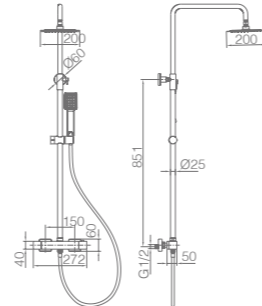

Ref.: **BTAR025**

Chrome stainless steel S.304 telescopic bar.
Chrome stainless steel S.304 square rainhead 20 cm, extra flat design and antilime system.
Elevated adjustable shower hand support.
Square 1 position shower hand.
Chrome brass thermostatic with integrated flow-diverter.
Medium flow rate 12 l/min.
Metallic hose 150 cm.
Thermostatic cartridge TURN CLEAN SYSTEM.