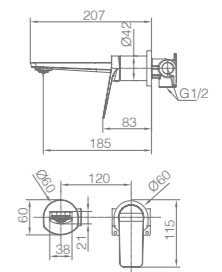

NAPOLIS

SERIES

BRUSHED GOLD

Ref.: **GLN047/OC**

Concealed single-lever basin.
Brushed gold brass.
In two independent parts.
Concealed body directly into the wall.
Without register box.