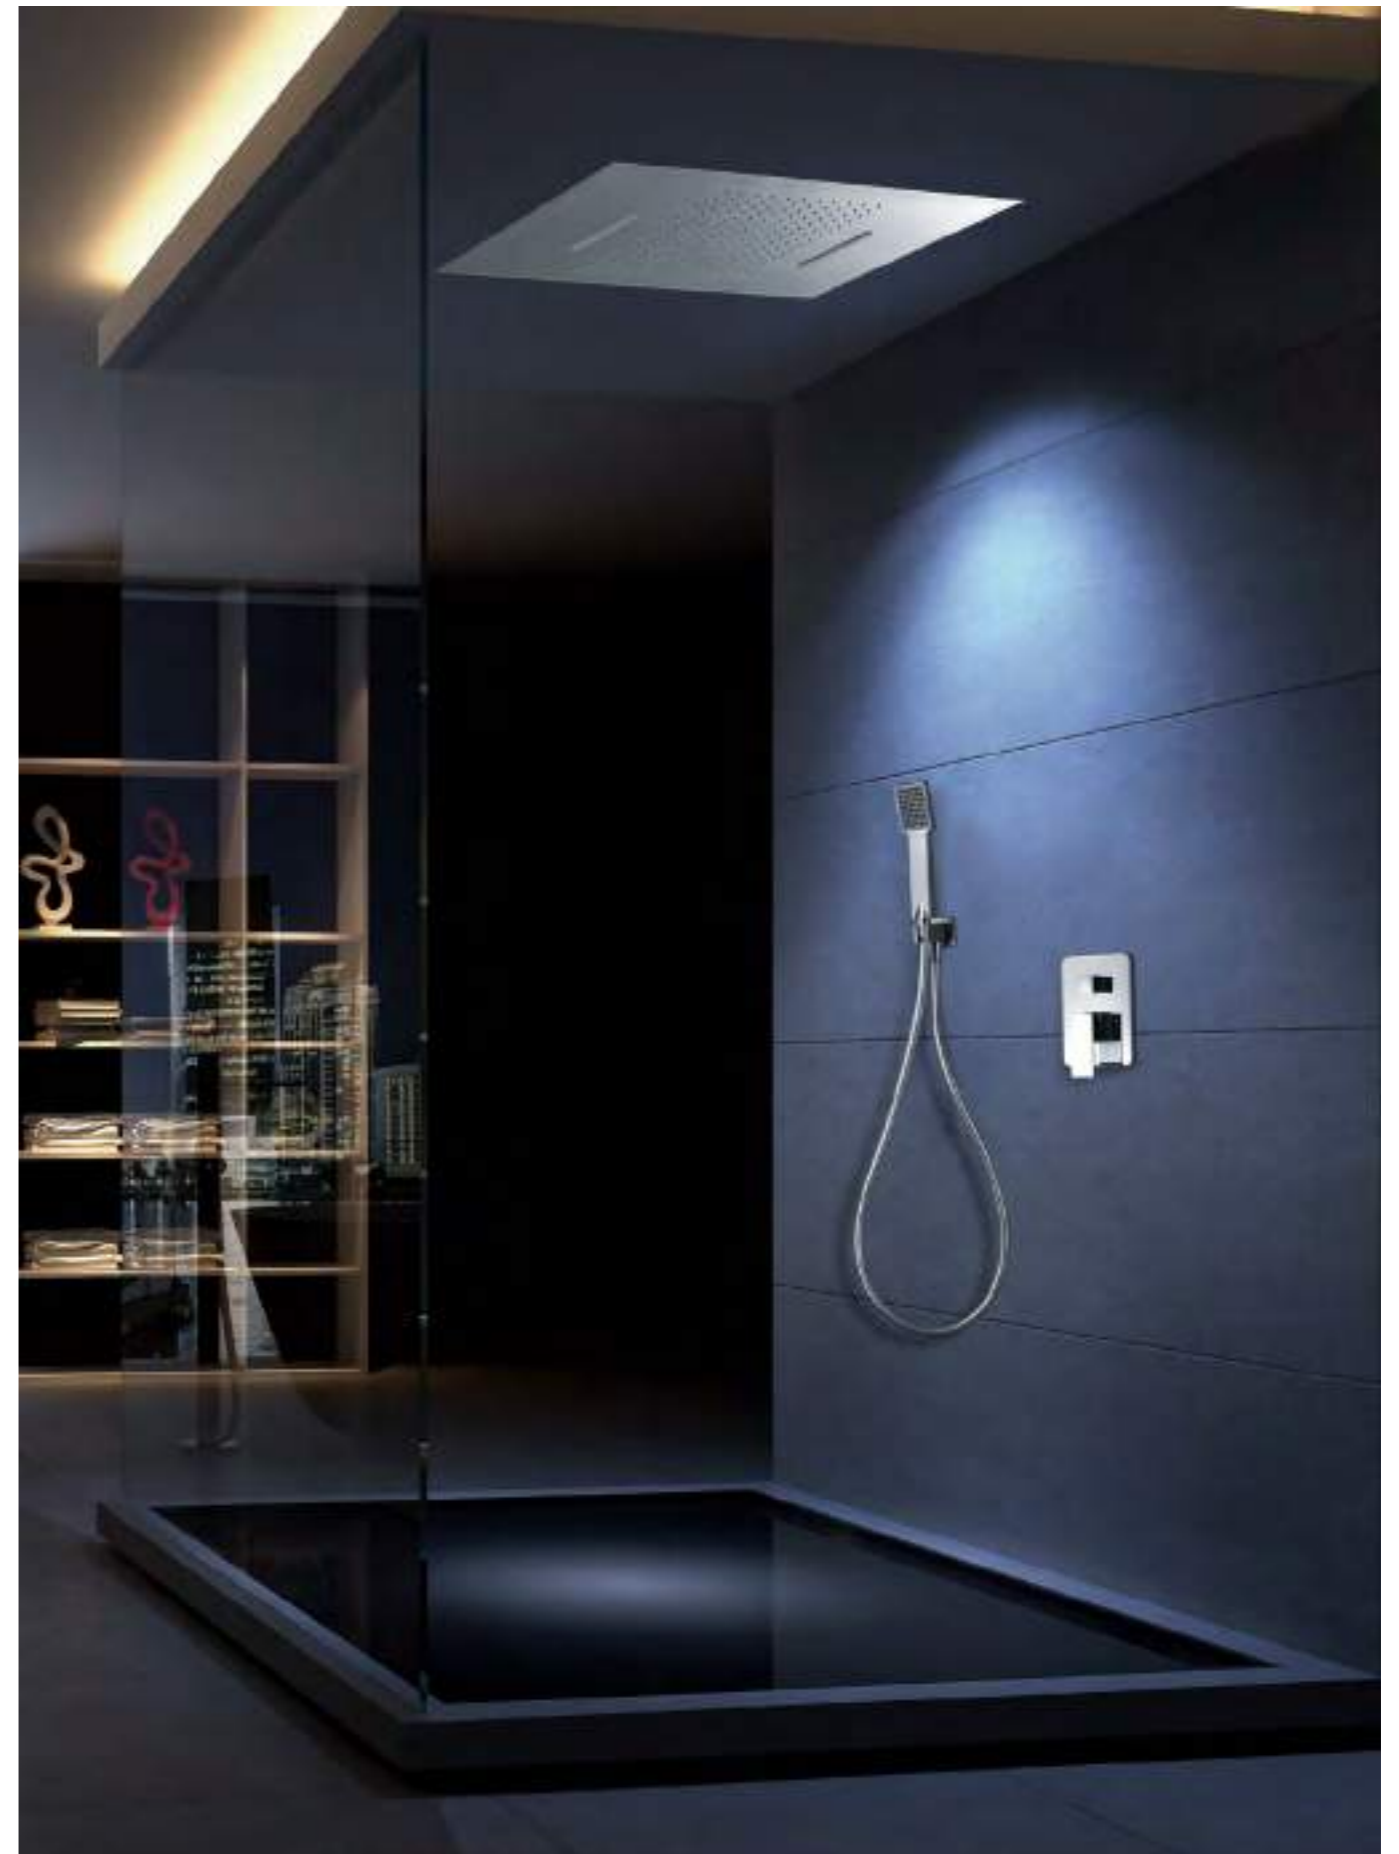

SUMATRA

SERIES

CHROME

Chrome stainless steel S.304 shower head 48x59 cm, 3 ways, extra-flat design and anti-lime system.
Pre-frame chrome finish for ceiling-mounted shower head.
Installation accessories included.
Square 1 position shower hand.
Chrome brass single-lever with 4 ways concealed box.
Medium flow rate 20 l/min.
Chrome brass square distributor.
PVC hose 150 cm.
Ceramic single-lever cartridge Ø35 mm.
Wall bracket shower hand support with water outlet.
Concealed body with register box.

Ref.: **GTS019/P**
PRE-FRAME INCLUDED