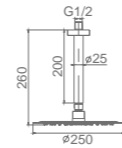

Ref.: **GTV038/ORC**