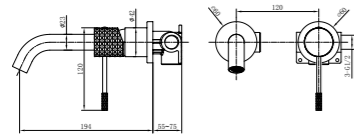

Ref: **GLG053/ORC**

Concealed single-lever basin.
Brushed rose gold brass.
Concealed body directly into the wall.
Without register box.
Cold open.