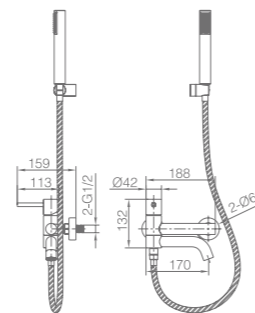

MONZA

SERIES

CHROME

Ref.: **BDM039-4**

Brass single-lever bath/shower kit.
Chrome finish.
Wall bracket ajustable ABS shower hand support.
Round 1 position shower hand.
PVC hose 180 cm.
Swivel spout inverter.
Medium flow rate 12 l/min.
Ceramic cartridge Ø35mm.