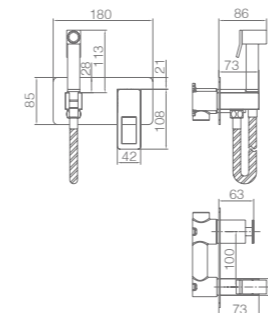

Concealed single-lever basin.
Matt black/bright gold brass.
Cold water.
1 position shower hand.
PVC hose.
With register box.