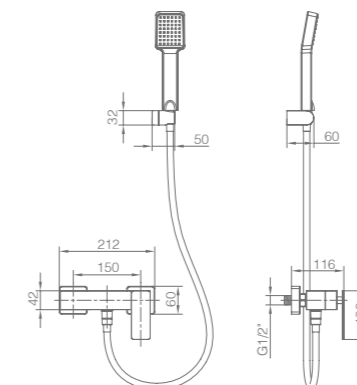

Ref.: **BDP048-5BGM**

Brass single-lever shower kit.
Black gun metal finish.
Wall bracket adjustable ABS shower hand support.
Square 1 position shower hand.
PVC hose 180 cm.
Medium flow rate 12 l/min.
Ceramic cartridge Ø35mm.