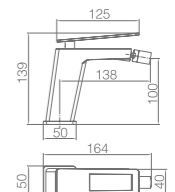

Ref.: **BDC032-2NG**

Single-lever bidet.
Brass body.
Matt black finish.
Ceramic cartridge Ø26 mm TOP.
Flexible hoses 3/8".