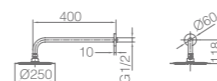

Ref.: **GTM039/ORC**

Brushed rose gold stainless steel S.304 shower head Ø25cm, extra-flat design and anti-lime system.
Brushed rose gold brass wall outlet tube.
Round 1 position shower hand.
Brushed rose gold brass thermostatic with 2 ways concealed box.
Medium flow rate 20 l/min.
Brushed rose gold brass round distributor.
PVC hose 150 cm.
Thermostatic cartridge TURN CLEAN SYSTEM.
Wall bracket shower hand support with water outlet.
Concealed body with register box.