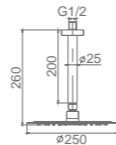

Ref.: **GTV038**

Chrome stainless steel S.304 rainhead Ø25cm, extra-flat design and anti-lime system.
Chrome brass ceiling outlet tube.
Round 1 position shower hand.
Chrome brass single-lever with 2 ways concealed box.
Medium flow rate 20 l/min.
Chrome brass round distributor.
PVC hose 150 cm.
Ceramic single-lever cartridge Ø35 mm.
Wall bracket shower hand support with water outlet.
Concealed body with register box.