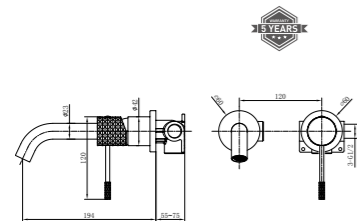

Ref: **GLG053/OC**

Concealed single-lever basin.
Brushed gold brass.
Concealed body directly into the wall.
Without register box.
Cold open.