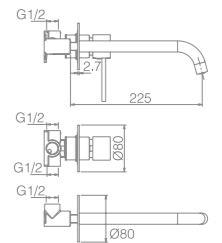

MILOS

SERIES

MATT WHITE

Ref.: GLIS045/BL

Concealed single-lever basin.
Matt white brass.
In two independent parts.
Concealed body directly into the wall.
Without register box.