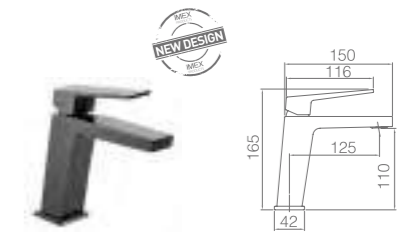

ART

SERIES

BLACK GUN METAL

Ref.: **BDAR025-1BGM**

Single-lever basin.
Brass body.
Black gun metal finish.
Ceramic cartridge Ø26 mm TOP.
Flexible hoses 3/8".