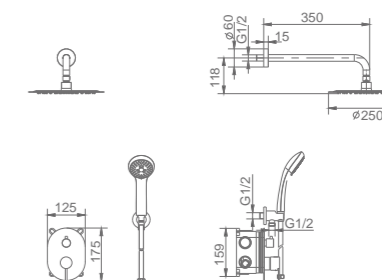

Ref.: **GPK034**

Stainless steel S.316 rainhead Ø25 cm, extra-flat design and anti-lime system.
Stainless steel S.316 brass wall outlet tube.
Round 1 position shower hand.
Stainless steel S.316 single-lever with 2 ways concealed box.
Medium flow rate 20 l/min.
Chrome brass round distributor.
PVC hose 150 cm.
Ceramic single-lever cartridge Ø35 mm.
Wall bracket shower hand support with water outlet.
Maximum anti-corrosion quality and high resistance.