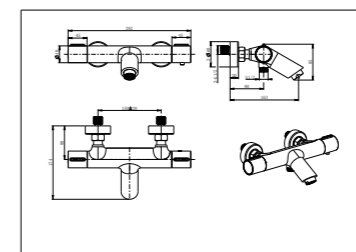

Ref.: **BTK017-4ECO**

Chrome brass thermostatic shower/bath kit.
Chrome finish.
Wall bracket ajustable ABS shower hand support.
Round 3 positions shower hand
Metallic hose 180 cm.
Round chrome brass integrated flow-diverter.
Medium flow rate 12 l/min.
Thermostatic cartridge TURN CLEAN SYSTEM.
Start/stop button.