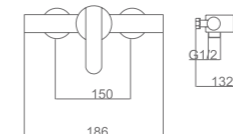

Ref.: **BDR001-5ORC**

Brass single-lever shower kit.
Brushed rose gold finish.
Wall bracket adjustable ABS shower hand support.
Round 1 position shower hand.
PVC hose 180 cm.
Medium flow rate 12 l/min.
Ceramic cartridge Ø35mm.