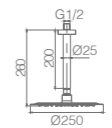

Ref.: **GTM039/NG**

Matt black stainless steel S.304 shower head Ø25cm, extra-flat design and anti-lime system.
Matt black brass wall outlet tube.
Round 1 position shower hand.
Matt black brass thermostatic with 2 ways concealed box.
Medium flow rate 20 l/min.
Matt black brass round distributor.
PVC hose 150 cm.
Thermostatic cartridge TURN CLEAN SYSTEM.
Wall bracket shower hand support with water outlet.
Concealed body with register box.