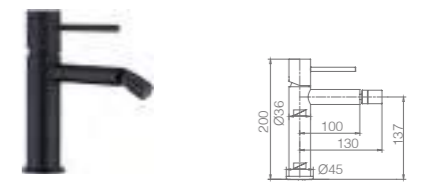

Ref.: **BDM039-2NG**

Single-lever bidet.
Brass body.
Matt black finish.
Ceramic cartridge Ø 26 mm TOP.
Flexible hoses 3/8".