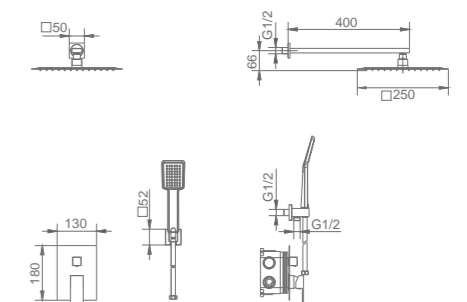

DUBLIN

SERIES

MATT BLACK

Ref.: **GPE006/NG**

Matt black stainless steel S.304 shower head 25x25 cm, extra-flat design and anti-lime system.
Matt black brass wall outlet tube.
Square 1 position shower hand.
Matt black brass single-lever with 2 ways concealed box.
Medium flow rate 20 l/min.
Matt black brass square distributor.
PVC hose 150 cm.
Ceramic single-lever cartridge Ø35 mm.
Wall bracket shower hand support with water outlet.
Concealed body with register box.