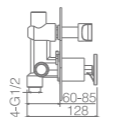

Ref.: **GPC033/NG**

Matt black stainless steel S.304 rainhead Ø25cm, extra-flat design and anti-lime system.
Matt black brass wall outlet tube.
Round 1 position shower hand.
Matt black brass single-lever with 2 ways concealed box.
Medium flow rate 20 l/min.
Matt black brass round distributor.
PVC hose 150 cm.
Ceramic single-lever cartridge Ø35 mm.
Wall bracket shower hand support with water outlet.
Concealed body with register box.

Ref.: **GTV038/NG**

Matt black stainless steel S.304 rainhead Ø25cm, extra-flat design and anti-lime system.
Matt black brass ceiling outlet tube.
Round 1 position shower hand.
Matt black brass single-lever with 2 ways concealed box.
Medium flow rate 20 l/min.
Matt black brass round distributor.
PVC hose 150 cm.
Ceramic single-lever cartridge Ø35 mm.
Wall bracket shower hand support with water outlet.
Concealed body with register box.

OLIMPO

SERIES

MATT BLACK

Ref.: **GLC033/NG**

Concealed single-lever basin.
Matt black brass.
In two independent parts.
Concealed body directly into the wall.
Without register box.