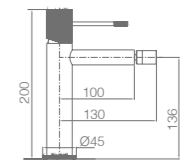

Ref.: **BDD038-2ORC**

Single-lever bidet.
Brass body.
Brushed rose gold finish.
Ceramic cartridge Ø26 mm TOP.
Flexible hoses 3/8".