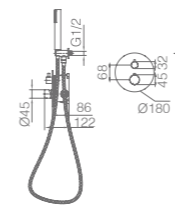

Ref.: **GPT039/NG**

Matt black stainless steel S.304 shower head Ø25cm, extra-flat design and anti-lime system.
 Matt black brass ceiling outlet tube.
 Round 1 position shower hand.
 Matt black brass single-lever with 2 ways concealed box.
 Medium flow rate 20 l/min.
 Matt black brass round distributor.
 PVC hose 150 cm.
 Ceramic single-lever cartridge Ø35 mm.
 Wall bracket shower hand support with water outlet.
 Concealed body with register box.