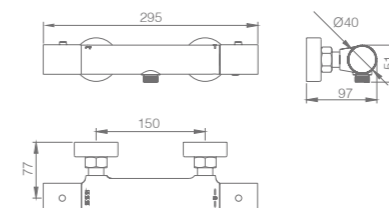

Ref.: **BTG053-5NG**

Matt black brass thermostatic shower kit.
Matt black finish.
Wall bracket ajustable ABS hand support.
Round 1 position shower hand.
PVC hose 180 cm.
Round matt black brass integrated flow-diverter.
Medium flow rate 12 l/min.
Thermostatic cartridge TURN CLEAN SYSTEM.