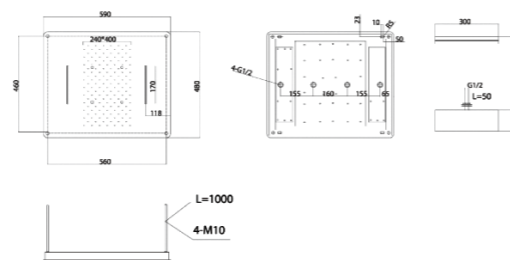

SUMATRA

SERIES

CHROME

Chrome stainless steel S.304 shower head 48x59 cm, 3 ways, extra-flat design and anti-lime system.
Pre-frame chrome finish for ceiling-mounted shower head.
Installation accessories included.
Square 1 position shower hand.
Chrome brass single-lever with 4 ways concealed box.
Medium flow rate 20 l/min.
Chrome brass square distributor.
PVC hose 150 cm.
Ceramic single-lever cartridge Ø35 mm.
Wall bracket shower hand support with water outlet.
Concealed body with register box.

Ref.: **GTS019/P**
PRE-FRAME INCLUDED