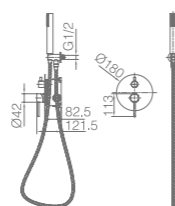

Ref.: **GPT039/OC**

Brushed gold stainless steel S.304 shower head Ø25cm, extra-flat design and anti-lime system.
 Brushed gold brass ceiling outlet tube.
 Round 1 position shower hand.
 Brushed gold brass single-lever with 2 ways concealed box.
 Medium flow rate 20 l/min.
 Brushed gold brass round distributor.
 PVC hose 150 cm.
 Ceramic single-lever cartridge Ø35 mm.
 Wall bracket shower hand support with water outlet.
 Concealed body with register box.