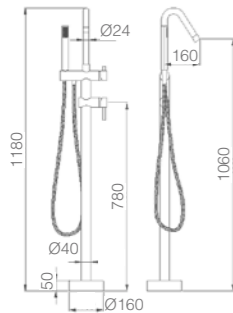

Ref.: **BBECO1/OC**

Stainless steel S.304 free-standing bath tube.
Brushed gold finish.
Ceramic cartridge $\varnothing 35$ mm.
Round 1 position shower hand.
PVC hose.
Concealed body directly into the floor. With register box.