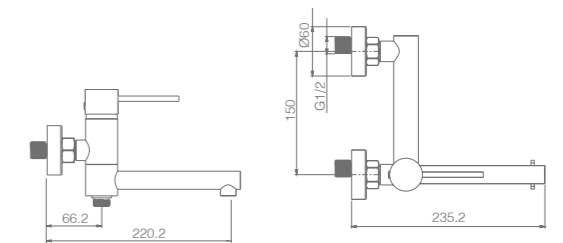

Ref: **BDYS045-3BL**

Single-lever high basin.
 Brass body.
 Matt white finish.
 Ceramic cartridge Ø26 mm.
 Flexible hoses 3/8".

MILOS

SERIES

MATT WHITE

Ref.: **BDYS045-4BL**

Brass single-lever bath/shower kit.
Matt white finish.
Wall bracket adjustable ABS shower hand support.
Round 1 position shower hand.
PVC hose 180 cm.
Medium flow rate 12 l/min.
Ceramic cartridge Ø35 mm.