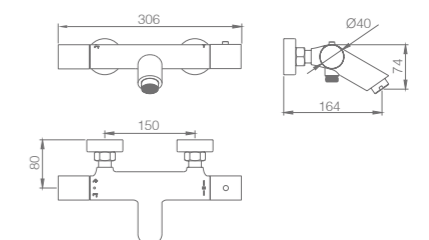

Ref.: **BTM039-40C**

Brushed gold brass thermostatic shower/bath kit.
Brushed gold finish.
Wall bracket ajustable ABS shower hand support.
Round 1 position shower hand.
Reinforced flexible hose 180 cm.
Round brushed gold brass integrated flow-diverter.
Medium flow rate 12 l/min.
Thermostatic cartridge TURN CLEAN SYSTEM