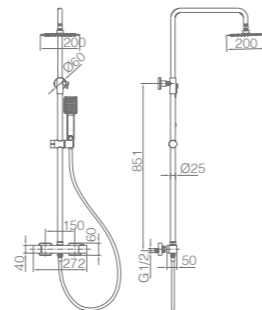

Ref.: **BTAR025/NG**

Matt black stainless steel S.304 telescopic bar.
 Matt black stainless steel S.304 square rainhead 20 cm, extra flat design and antilime system.
 Elevated adjustable support handle.
 Square 1 position shower hand.
 Matt black brass thermostatic with integrated flow-diverter.
 Medium flow rate 12 l/min.
 PVC hose 150 cm.
 Thermostatic cartridge TURN CLEAN SYSTEM.