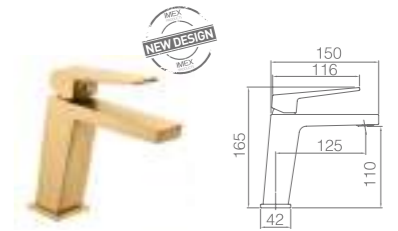

ART

SERIES

BRUSHED GOLD

Ref.: **BDAR025-1OC**

Single-lever basin.
Brass body.
Brushed gold finish.
Ceramic cartridge Ø26 mm TOP.
Flexible hoses 3/8".