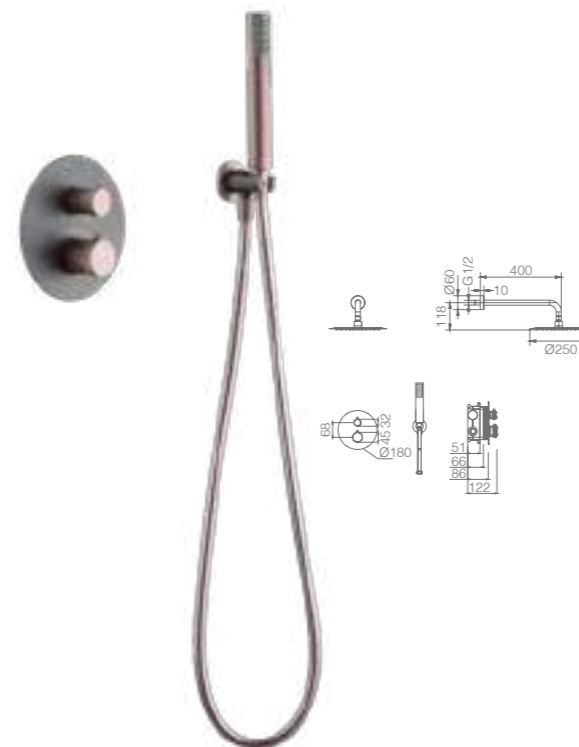

Ref.: **GTD038/GC**

Matt gray/champagne stainless steel S.304 rainhead Ø25cm, extra-flat design and anti-lime system.
Matt gray/champagne brass wall outlet tube.
Round 1 position shower hand.
Matt gray/champagne brass thermostatic with 2 ways concealed box.
Medium flow rate 20 l/min.
Matt gray/champagne brass round distributor.
PVC hose 150 cm.
Thermostatic cartridge TURN CLEAN SYSTEM.
Wall bracket shower hand support with water outlet.