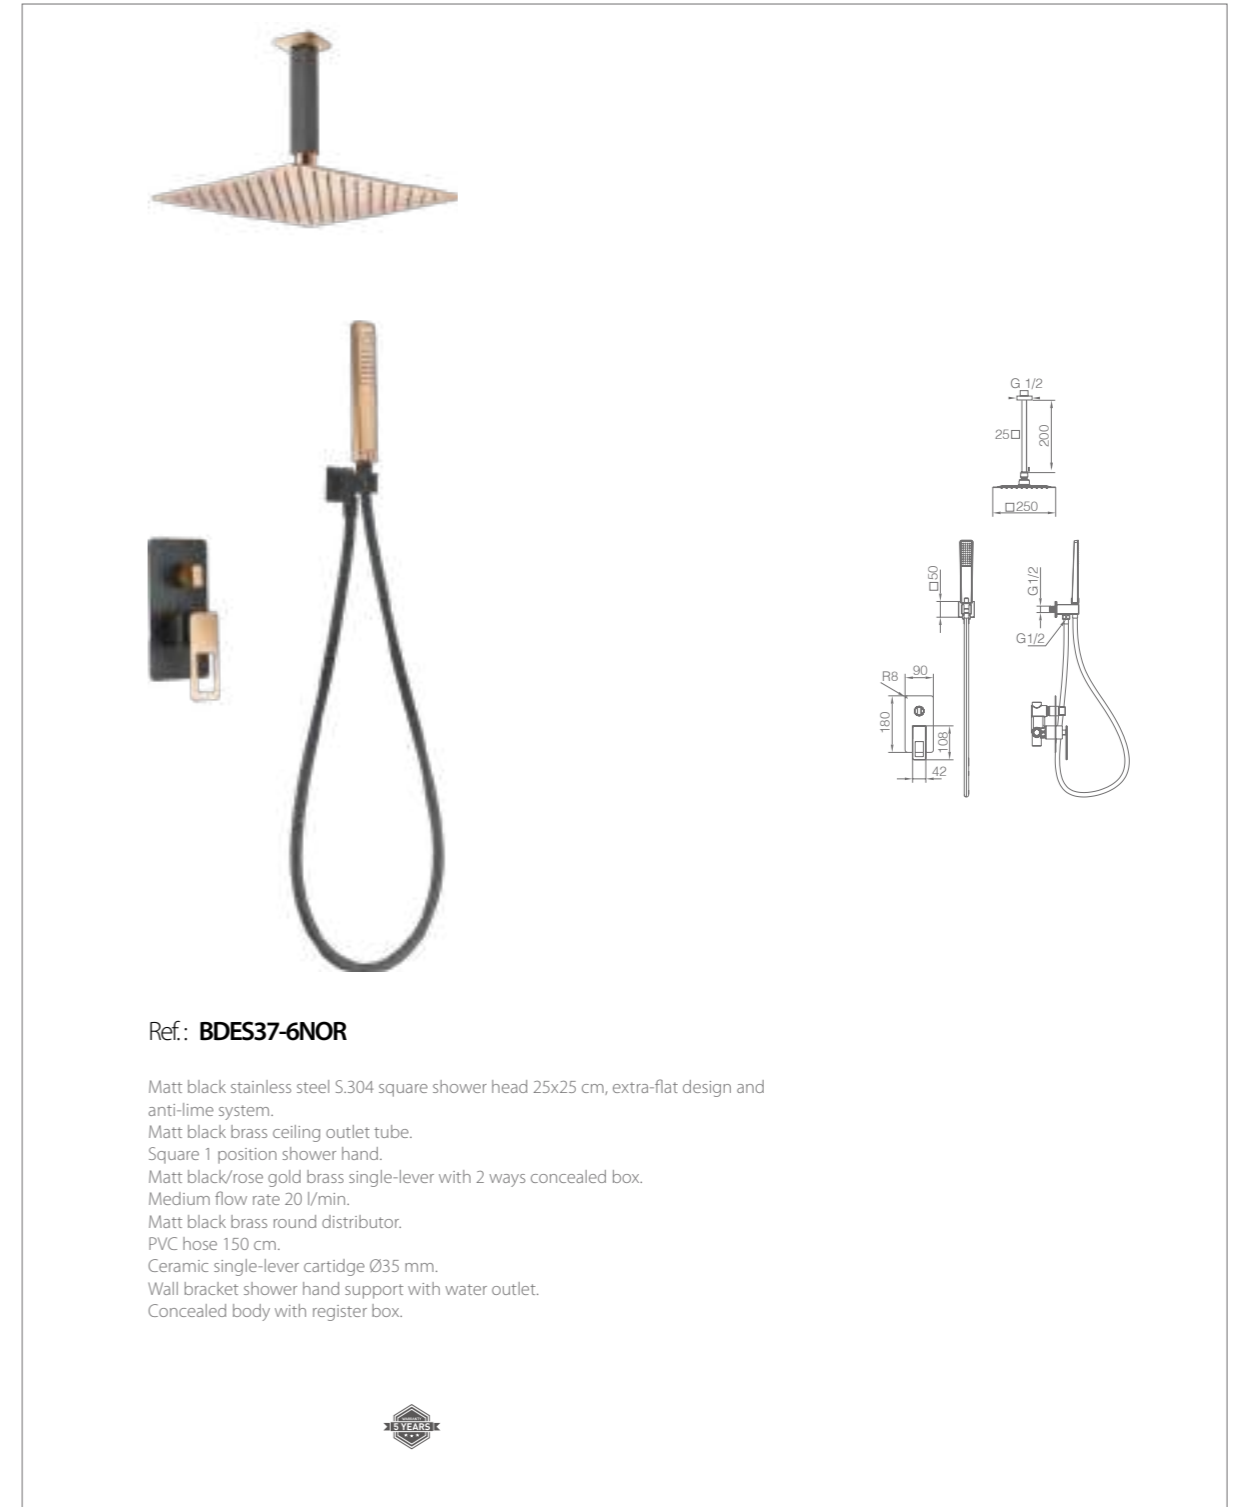

ESTOCOLMO

SERIES

ROSE GOLD

MATT BLACK

Ref.: **BDES37-6NOR**

Matt black stainless steel S.304 square shower head 25x25 cm, extra-flat design and anti-lime system.
 Matt black brass ceiling outlet tube.
 Square 1 position shower hand.
 Matt black/rose gold brass single-lever with 2 ways concealed box.
 Medium flow rate 20 l/min.
 Matt black brass round distributor.
 PVC hose 150 cm.
 Ceramic single-lever cartridge Ø35 mm.
 Wall bracket shower hand support with water outlet.
 Concealed body with register box.