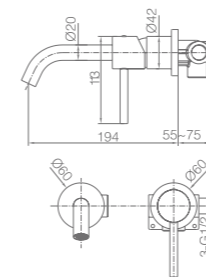

Ref: **GLM039/NG**

Concealed single-lever basin.
Matt black brass.
In two independent parts.
Concealed body directly into the wall.
Without register box.