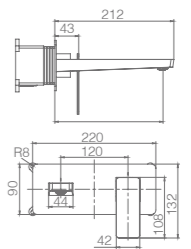

PISA

SERIES

CHROME

Ref.: **GLP048**

Concealed single-lever basin.
Chrome brass.
In two independent parts.
Concealed body directly into the wall.
With register box.