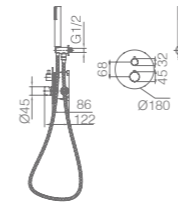

Ref.: **GTM039**

Chrome stainless steel S.304 shower head Ø25cm, extra-flat design and anti-lime system.
Chrome brass wall outlet tube.
Round 1 position shower hand.
Chrome brass thermostatic with 2 ways concealed box.
Medium flow rate 20 l/min.
Chrome brass round distributor.
PVC hose 150 cm.
Thermostatic cartridge TURN CLEAN SYSTEM.
Wall bracket shower hand support with water outlet.
Concealed body with register box.