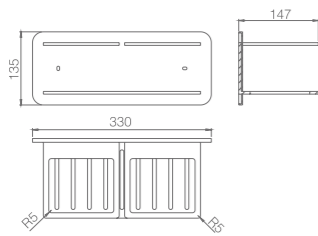

Ref: **ADI011/BL**

Iman front soap holder.
Matt white finish.
S.304 Steel.