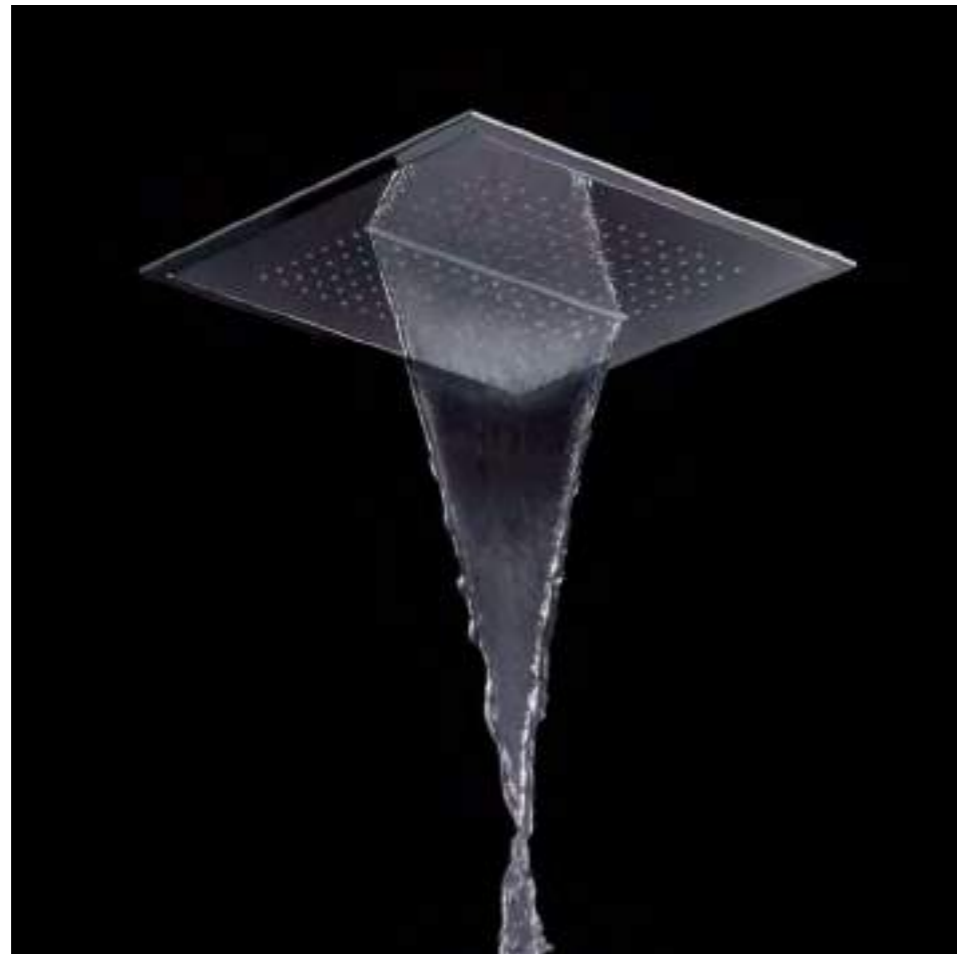

2WAY SHOWER HEAD

Dimensions 33x49 cm.
Square, 2 ways, extra flat design and antilime system shower head.
Material: S.304 Steel.
Pre-frame included.

40x40 cm 2 ways

Ref.: **RDG400**
Finished: Chrome.