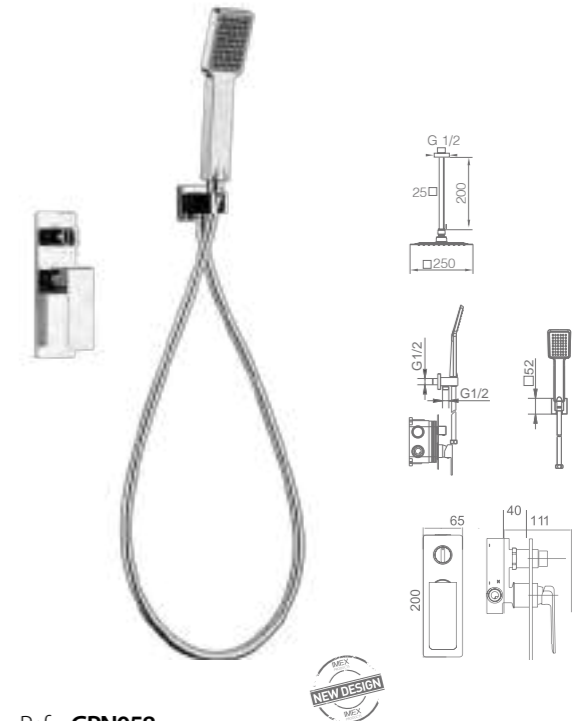

Ref: **GLF016**

Concealed single-lever basin.
Chrome brass.
In two independent parts.
Concealed body directly into the wall.
Without register box.

Ref.: **GPF016**

Chrome stainless steel S.304 square shower head 25x25 cm, extra-flat design and anti-lime system.
 Chrome brass wall outlet tube.
 Square 1 position shower hand.
 Chrome brass single-lever with 2 ways concealed box.
 Medium flow rate 20 l/min.
 Chrome brass round distributor.
 PVC hose 150 cm.
 Ceramic single-lever cartridge Ø35 mm.
 Wall bracket shower hand support with water outlet.
 Concealed body without register box.