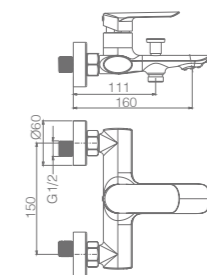

URAL

SERIES

CHROME

Ref.: **BDG040-4**

Brass single-lever bath/shower kit.
Chrome finish.
Wall bracket adjustable ABS shower hand support.
Round 3 positions shower hand.
Metallic hose 180 cm.
Medium flow rate 12 l/min.
Ceramic cartridge Ø35 mm.