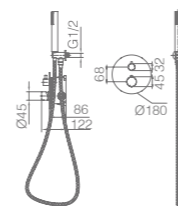

Ref.: **GTM039/BGM**

Black gun metal stainless steel S.304 shower head Ø25cm, extra-flat design and anti-lime system.
Black gun metal brass wall outlet tube.
Round 1 position shower hand.
Black gun metal brass thermostatic with 2 ways concealed box.
Medium flow rate 20 l/min.
Black gun metal brass round distributor.
PVC hose 150 cm.
Thermostatic cartridge TURN CLEAN SYSTEM.
Wall bracket shower hand support with water outlet.
Concealed body with register box.