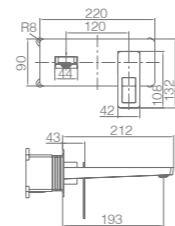

SUECIA

SERIES

CHROME

Ref.: **BDC032-4**

Concealed single-lever basin.
Chrome brass.
With register box.

Ref.: **BDC032-5**

Concealed single-lever basin.
Chrome brass.
Cold water.
1 position shower hand.
Metallic hose.
With register box.