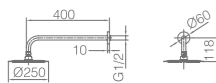

Ref.: **GPM039/NG**

Matt black stainless steel S.304 shower head Ø25cm, extra-flat design and anti-lime system.
Matt black brass wall outlet tube.
Round 1 position shower hand.
Matt black brass single-lever with 2 ways concealed box.
Medium flow rate 20 l/min.
Matt black brass round distributor.
PVC hose 150 cm.
Ceramic single-lever cartridge Ø35 mm.
Wall bracket shower hand support with water outlet.
Concealed body with register box.