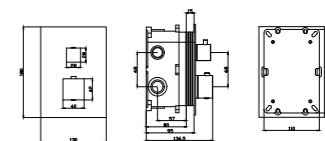

Ref.: **GST44V/NG**

4 ways thermostatic faucets.
Concealed box.
Matt black brass.
Thermostatic cartridge TURN CLEAN SYSTEM.