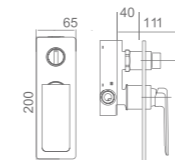

Ref.: **GPF016/NG**

Matt black stainless steel S.304 square shower head 25x25 cm, extra-flat design and anti-lime system.
Matt black brass wall outlet tube.
Square 1 position shower hand.
Matt black brass single-lever with 2 ways concealed box.
Medium flow rate 20 l/min.
Matt black brass round distributor.
PVC hose 150 cm.
Ceramic single-lever cartridge Ø35 mm.
Wall bracket shower hand support with water outlet.
Concealed body without register box.