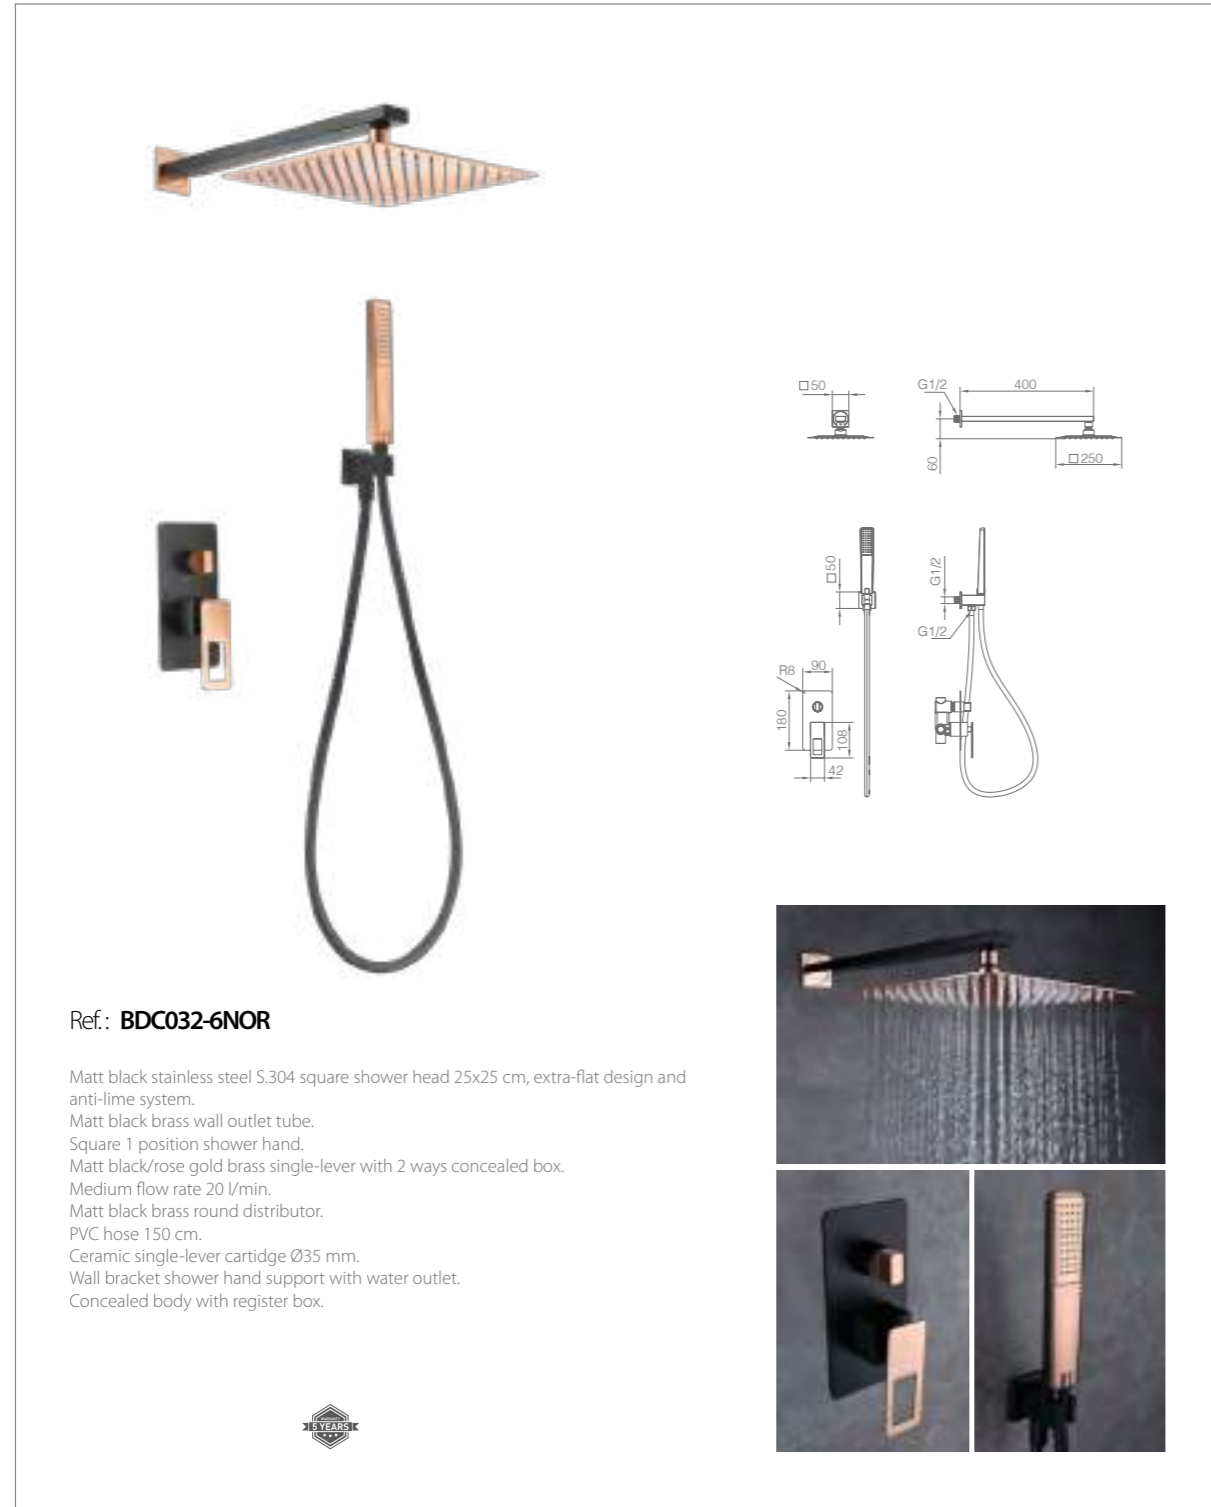

SUECIA

SERIES

ROSE GOLD

MATT BLACK

Ref.: **BDC032-6NOR**

Matt black stainless steel S.304 square shower head 25x25 cm, extra-flat design and anti-lime system.
Matt black brass wall outlet tube.
Square 1 position shower hand.
Matt black/rose gold brass single-lever with 2 ways concealed box.
Medium flow rate 20 l/min.
Matt black brass round distributor.
PVC hose 150 cm.
Ceramic single-lever cartridge Ø35 mm.
Wall bracket shower hand support with water outlet.
Concealed body with register box.