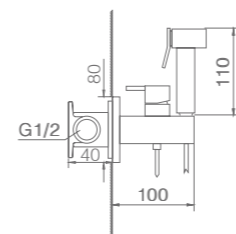

IRLANDA

SERIES

BLACK GUN METAL

Ref: **RDM003/BGM**

Concealed single-lever bidet.
Black gun metal brass.
Hot/Cold water.
1 position shower hand.
PVC hose.
Concealed body directly into the wall.
Without register box.
High resistance pre-assembling plug included.

IRLANDA

SERIES

MATT BLACK

Ref: **RDM003/NG**

Concealed single-lever bidet.
Matt black brass.
Hot/Cold water.
1 position shower hand.
PVC hose.
Concealed body directly into the wall.
Without register box.
High resistance pre-assembling plug included.