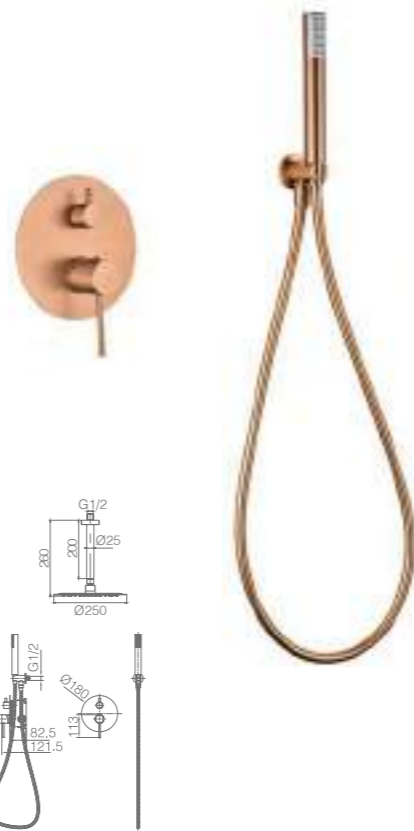

Ref.: **BTM039-5ORC**

Brushed rose gold brass thermostatic shower kit.
 Brushed rose gold finish.
 Wall bracket ajustable ABS shower hand support.
 Round 1 position shower hand
 PVC flexible hose 180 cm.
 Round brushed rose gold brass integrated flow-diverter.
 Medium flow rate 12 l/min.
 Thermostatic cartridge TURN CLEAN SYSTEM

MONZA

SERIES

BRUSHED ROSE GOLD

MONZA

SERIES

BRUSHED ROSE GOLD

Ref.: **GPM039/ORC**

Brushed rose gold stainless steel S.304 shower head Ø25cm, extra-flat design and anti-lime system.
 Brushed rose gold brass wall outlet tube.
 Round 1 position shower hand.
 Brushed rose gold brass single-lever with 2 ways concealed box.
 Medium flow rate 20 l/min.
 Brushed rose gold brass round distributor.
 PVC hose 150 cm.
 Ceramic single-lever cartridge Ø35 mm.
 Wall bracket shower hand support with water outlet.
 Concealed body with register box.

Ref.: **GPT039/ORC**

Brushed rose gold stainless steel S.304 shower head Ø25cm, extra-flat design and anti-lime system.
 Brushed rose gold brass ceiling outlet tube.
 Round 1 position shower hand.
 Brushed rose gold brass single-lever with 2 ways concealed box.
 Medium flow rate 20 l/min.
 Brushed rose gold brass round distributor.
 PVC hose 150 cm.
 Ceramic single-lever cartridge Ø35 mm.
 Wall bracket shower hand support with water outlet.
 Concealed body with register box.