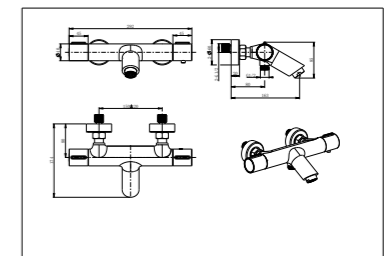

Ref.: **BTK017-4ECO/NG**

Matt black brass thermostatic shower/bath kit.
Matt black finish.
Wall bracket ajustable ABS shower hand support.
Round 3 positions shower hand
PVC hose 180 cm.
Round matt black brass integrated flow-diverter.
Medium flow rate 12 l/min.
Thermostatic cartridge TURN CLEAN SYSTEM.
Start/stop button.