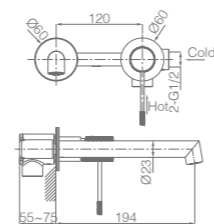

LINE

SERIES

BRUSHED ROSE GOLD

Ref.: **GLD038/ORC**

Concealed single-lever basin.
Brushed gold brass.
Concealed body directly into the wall.
Without register box.

Ref.: **RDD038/ORC**

Concealed single-lever bidet
Hot/Cold water
1 position shower hand
PVC hose
Brushed gold finish
Concealed body directly into the wall.
Without register box.