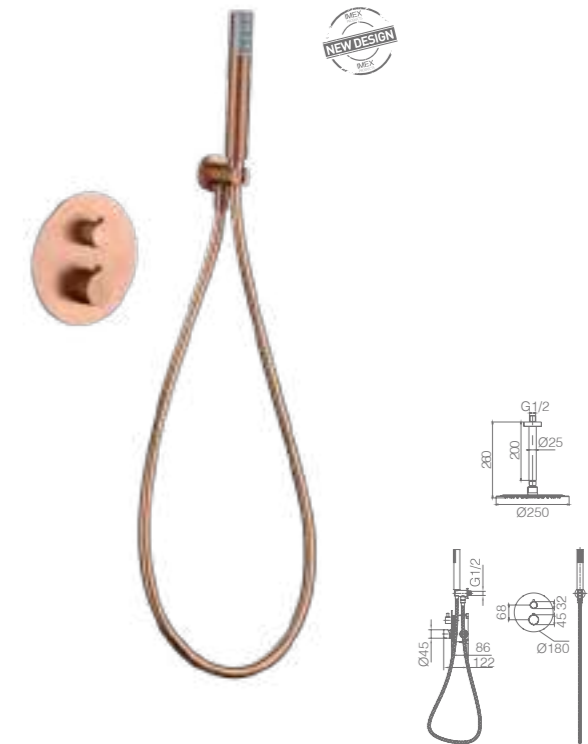

Ref.: **GTP059/ORC**

Brushed rose gold stainless steel S.304 rainhead Ø25 cm, extra-flat design and anti-lime system.
Brushed rose gold brass ceiling outlet tube.
Round 1 position shower hand.
Brushed rose gold brass thermostatic with 2 ways concealed box.
Medium flow rate 20 l/min.
Brushed rose gold brass round distributor.
PVC hose 150 cm.
Thermostatic cartidge TURN CLEAN SYSTEM.
Wall bracket shower hand support with water outlet.