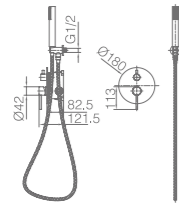

Ref.: **GPM039**

Chrome stainless steel S.304 shower head Ø25cm, extra-flat design and anti-lime system.
Chrome brass wall outlet tube.
Round 1 position shower hand.
Chrome brass single-lever with 2 ways concealed box.
Medium flow rate 20 l/min.
Chrome brass round distributor.
PVC hose 150 cm.
Ceramic single-lever cartridge Ø35 mm.
Wall bracket shower hand support with water outlet.
Concealed body with register box.