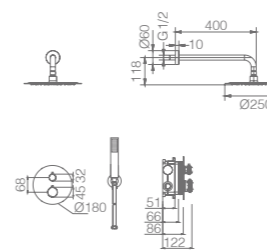

LINE

SERIES

CHROME

Ref.: **GTD038**

Chrome stainless steel 5.304 rainhead Ø25cm, extra-flat design and anti-lime system.
Chrome brass wall outlet tube.
Round 1 position shower hand.
Chrome brass thermostatic with 2 ways concealed box.
Medium flow rate 20 l/min.
Chrome brass round distributor.
PVC hose 150 cm.
Thermostatic cartridge TURN CLEAN SYSTEM.
Wall bracket shower hand support with water outlet.