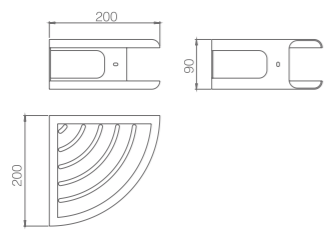

Ref.: **ADH010/BL**

Dhanu corner soap holder.
Matt white finish.
S.304 Steel.