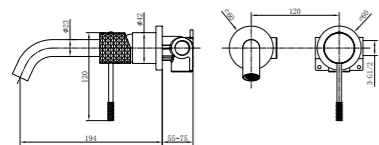

GENOVA

SERIES

CHROME

Ref.: **GLG053**

Concealed single-lever basin.
Chrome brass.
In two independent parts.
Concealed body directly into the wall.
Without register box.
Cold open.