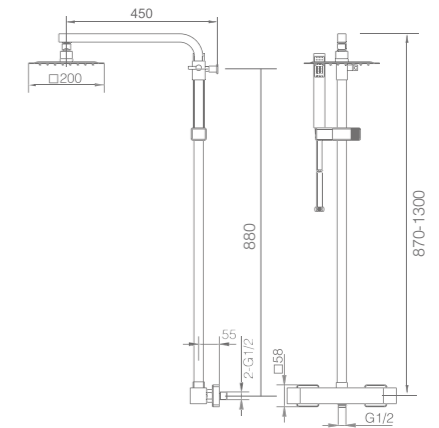

VIGO

SERIES

CHROME

Ref.: **BTV013**

Chrome stainless steel S.304 square telescopic bar.
 Chrome stainless steel S.304 square shower head 20x20 cm,
 extra flat design and antilime system.
 Elevated adjustable shower hand support.
 Square 1 position shower hand.
 Chrome brass thermostatic with integrated flow-diverter.
 Medium flow rate 12 l/min.
 PVC hose 150 cm.
 Thermostatic cartridge TURN CLEAN SYSTEM.