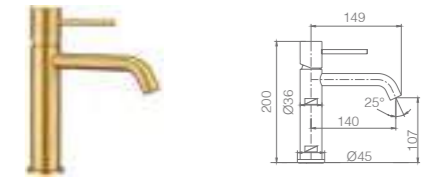

MONZA

SERIES

BRUSHED GOLD

Ref.: **BDM039-1OC**

Single-lever basin.
Brass body.
Brushed gold finish.
Ceramic cartridge Ø 26 mm TOP.
Flexible hoses 3/8".