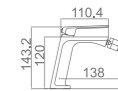

Ref.: **BDF016-1NG**

Single-lever basin.
Brass body.
Matt black finish.
Ceramic cartridge Ø25 mm.
Flexible hoses 3/8".