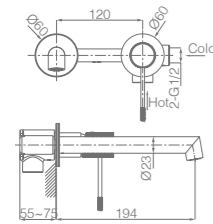

LINE

SERIES

MATT BLACK