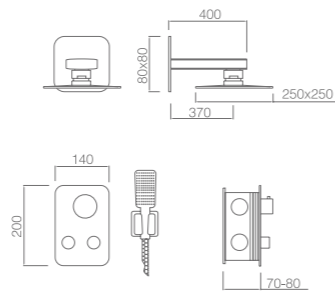

CHROME

Video spot

Professional technical video

Ref.: **GTM021**

Chrome stainless steel S.304 shower head 25x25 cm, extra-flat design and anti-lime system.
 Chrome brass wall outlet tube.
 Square 1 position shower hand.
 Chrome brass thermostatic with 2 ways concealed box.
 Medium flow rate 20 l/min.
 PVC hose 150 cm.
 Thermostatic cartridge TURN CLEAN SYSTEM.
 Wall bracket shower hand support with water outlet.
 Concealed body with register box.