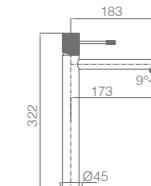

Ref.: **BDD038-3BGM**

Single-lever high basin.
Brass body.
Black gun metal finish.
Ceramic cartridge Ø26 mm TOP.
Flexible hoses 3/8".