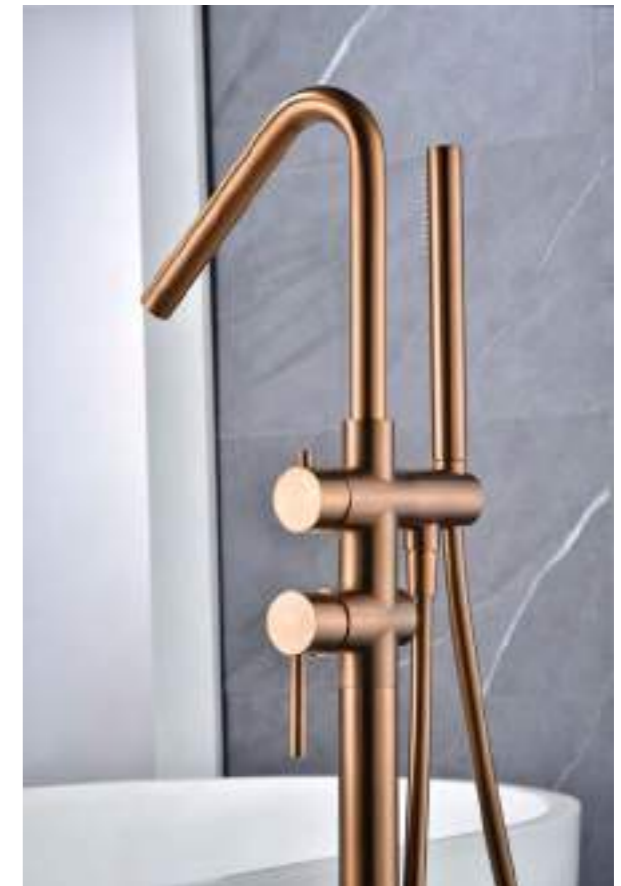

CORCEGA

SERIES

BRUSHED ROSE GOLD

Ref: **BBECO1/ORC**

Stainless steel S.304 free-standing bath tube.
 Brushed rose gold finish.
 Ceramic cartridge Ø35 mm.
 Round 1 position shower hand.
 PVC hose.
 Concealed body directly into the floor. With register box.