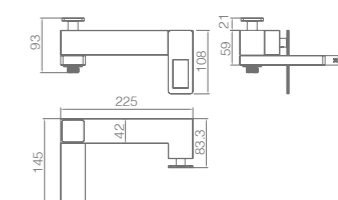

Ref.: **BDC032-3NG**

Single-lever high basin.
 Brass body.
 Matt black finish.
 Ceramic cartridge Ø26 mm TOP.
 Flexible hoses 3/8".

SUECIA

SERIES

MATT BLACK

Ref.: **BDC032-7NG**

Brass single-lever bath/shower kit.
 Matt black finish.
 Wall bracket adjustable ABS shower hand support.
 1 position shower hand.
 PVC hose 180 cm.
 Medium flow rate 12 l/min.
 Ceramic cartridge Ø35 mm.