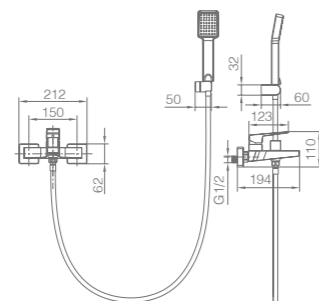

Ref.: **BDAR025-4NG**

Brass single-lever bath/shower kit.
Matt black finish.
Wall bracket adjustable ABS shower hand support.
Square 1 position shower hand.
PVC hose 180 cm.
Swivel spout inverter.
Medium flow rate 12 l/min.
Ceramic cartridge Ø35mm.