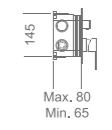

Ref: **GSM04V**
4 ways single-lever faucets.
Concealed box.
Chrome brass.
Ceramic cartridge Ø35 mm.