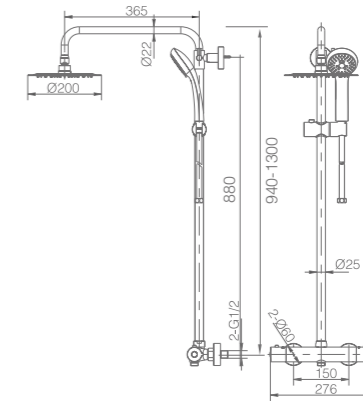

LONDRES

SERIES

CHROME

Ref.: **BTL011**

Chrome stainless steel S.304 telescopic bar.
Chrome stainless steel S.304 round shower head Ø20 cm, extra flat design and antilime system.
Elevated adjustable shower hand support.
Round 3 positions shower hand.
Chrome brass thermostatic with integrated flow-diverter.
Medium flow rate 12 l/min.
Metallic hose 150 cm.
Thermostatic cartridge.