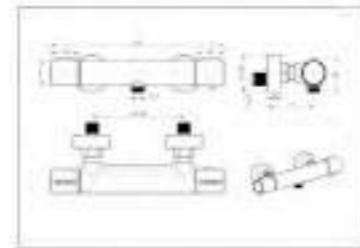

Ref.: **BTK017-5ECO/NG**

Matt black brass thermostatic shower kit.
Matt black finish.
Wall bracket ajustable ABS shower hand support.
Round 3 positions shower hand
PVC hose 180 cm.
Medium flow rate 12 l/min.
Thermostatic cartridge TURN CLEAN SYSTEM.
Start/stop button.