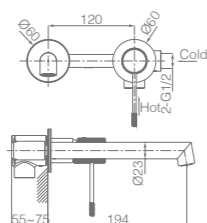

Ref.: **GLD038/GC**

Concealed single-lever basin.
Matt gray/champagne brass.
Concealed body directly into the wall.
Without register box.