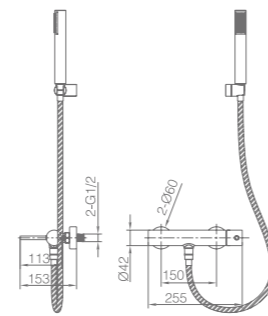

Ref: **BTG053-4ORC**

Brushed rose gold brass thermostatic shower/bath kit.
Brushed rose gold finish.
Wall bracket ajustable ABS shower hand support.
Round 1 position shower hand.
PVC hose 180 cm.
Round brushed rose gold brass integrated flow-diverter.
Medium flow rate 12 l/min.
Thermostatic cartridge TURN CLEAN SYSTEM.