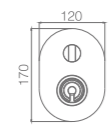

Ref.: **GPC033/ORC**

Brushed rose gold stainless steel S.304 rainhead Ø25cm, extra-flat design and anti-lime system.
Brushed rose gold brass wall outlet tube.
Round 1 position shower hand.
Brushed rose gold brass single-lever with 2 ways concealed box.
Medium flow rate 20 l/min.
Brushed rose gold brass round distributor.
PVC hose 150 cm.
Ceramic single-lever cartridge Ø35 mm.
Wall bracket shower hand support with water outlet.
Concealed body with register box.