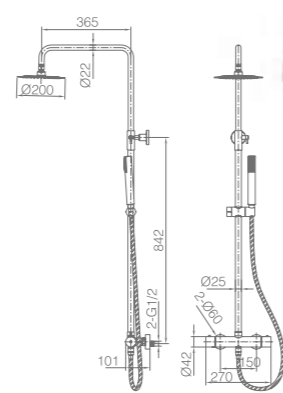

Ref.: **BDM039**

Chrome stainless steel S.304 telescopic bar.
 Chrome stainless steel S.304 round shower head Ø20 cm, extra flat design and antilime system.
 Elevated adjustable shower hand support.
 Round 1 position shower hand.
 Chrome brass single-lever with integrated flow-diverter.
 Medium flow rate 12 l/min.
 PVC hose 150 cm.
 Ceramic cartridge Ø35 mm.

Ref.: **BDM039-2BGM**

Single-lever bidet.
Brass body.
Black gun metal finish.
Ceramic cartridge Ø 26 mm TOP.
Flexible hoses 3/8".

Ref.: **BDM039-3BGM**

Single-lever high basin.
Brass body.
Black gun metal finish.
Ceramic cartridge Ø 26 mm TOP.
Flexible hoses 3/8".

Ref.: **BDM039/BGM**

Black gun metal stainless steel S.304 telescopic bar.
Black gun metal stainless steel S.304 round shower head Ø20 cm, extra flat design and antilime system.
Elevated adjustable support handle.
Round 1 position handle shower.
Black gun metal brass single-lever with integrated flow-diverter.
Medium flow rate 12 l/min.
PVC hose 150 cm.
Ceramic cartridge Ø35 mm.