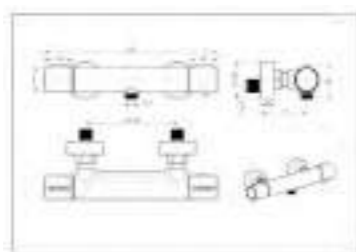

Ref.: **BTK017-5ECO**

Chrome brass thermostatic shower kit.
Chrome finish.
Wall bracket ajustable ABS shower hand support.
Round 3 positions shower hand
Metallic hose 180 cm.
Medium flow rate 12 l/min.
Thermostatic cartridge TURN CLEAN SYSTEM.
Start/stop button.