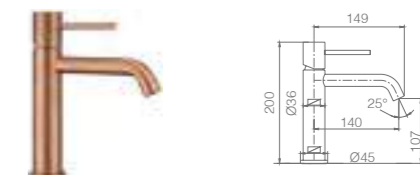

MONZA

SERIES

BRUSHED ROSE GOLD

Ref.: **BDM039-1ORC**

Single-lever basin.
Brass body.
Brushed rose gold finish.
Ceramic cartridge Ø 26 mm TOP.
Flexible hoses 3/8".