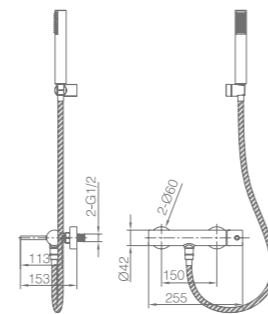

Ref.: BDG053-3

Single-lever high basin.
 Brass body.
 Chrome finish.
 Ceramic cartridge Ø26 mm TOP.
 Flexible hoses 3/8".
 Cold open.

GENOVA

SERIES

CHROME

Ref.: **BTG053-4**

Chrome brass thermostatic shower/bath kit.
 Chrome finish.
 Wall bracket ajustable ABS shower hand support.
 Round 1 position shower hand.
 Metallic hose 180 cm.
 Round chrome brass integrated flow-diverter.
 Medium flow rate 12 l/min.
 Thermostatic cartridge TURN CLEAN SYSTEM.