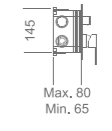

CONCEALED THERMOSTATIC

Ref: **GSP02V**
2 ways thermostatic faucets.
Concealed box.
Chrome brass.
Push buttons.
Thermostatic cartridge TURN CLEAN SYSTEM.

Ref: **CTP02V**
2 ways thermostatic faucets.
Concealed box.
Chrome brass.
Push buttons.
Thermostatic cartridge TURN CLEAN SYSTEM.

Ref: **GSP02V/NG**
2 ways thermostatic faucets.
Concealed box.
Matt black brass.
Push buttons.
Thermostatic cartridge TURN CLEAN SYSTEM.

Ref: **CTP02V/NG**
2 ways thermostatic faucets.
Concealed box.
Matt black brass.
Push buttons.
Thermostatic cartridge TURN CLEAN SYSTEM.

SINGLE-LEVER FAUCET

Ref: **GSM01V**
1 way single-lever faucet.
Concealed box.
Chrome brass.
Ceramic cartridge Ø35 mm.

Ref: **GSM01V/NG**
1 way single-lever faucet.
Concealed box.
Matt black brass.
Ceramic cartridge Ø35 mm.

SINGLE-LEVER FAUCET

Ref: **GSM02V**
2 ways single-lever faucets.
Concealed box.
Chrome brass.
Ceramic cartridge Ø35 mm.

Ref: **GSM02V/NG**
2 ways single-lever faucets.
Concealed box.
Matt black brass.
Ceramic cartridge Ø35 mm.

Ref: **GSM03V**
3 ways single-lever faucets.
Concealed box.
Chrome brass.
Ceramic cartridge Ø35 mm.

Ref: **GSM03V/NG**
3 ways single-lever faucets.
Concealed box.
Matt black brass.
Ceramic cartridge Ø35 mm.

Ref: **GSM04V**
4 ways single-lever faucets.
Concealed box.
Chrome brass.
Ceramic cartridge Ø35 mm.

Ref: **GSM04V/NG**
4 ways single-lever faucets.
Concealed box.
Matt black brass.
Ceramic cartridge Ø35 mm.