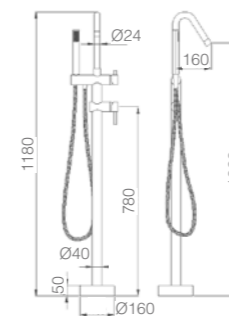

Ref: **BBECO1/BGM**

Stainless steel S.304 free-standing bath tube.
Black gun metal finish.
Ceramic cartridge Ø35 mm.
Round 1 position shower hand.
PVC hose.
Concealed body directly into the floor. With register box.