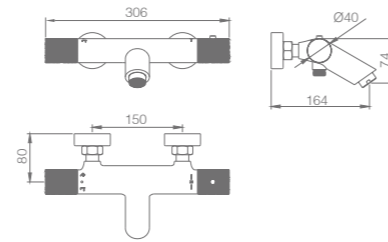

Ref.: **BDD038-30C**

Single-lever high basin.
 Brass body.
 Brushed gold finish.
 Ceramic cartridge Ø26 mm TOP.
 Flexible hoses 3/8".

LINE

SERIES

BRUSHED GOLD

Ref.: **BTD038-40C**

Brushed gold brass thermostatic shower/bath kit.
 Brushed gold finish.
 Wall bracket ajustable ABS shower hand support.
 Round 1 position shower hand.
 PVC hose 180 cm.
 Round brushed gold brass integrated flow-diverter.
 Medium flow rate 12 l/min.
 Thermostatic cartridge TURN CLEAN SYSTEM