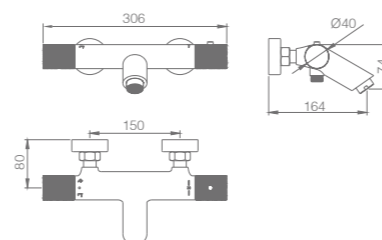

LINE

SERIES

BRUSHED ROSE GOLD