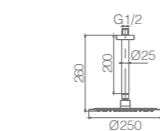

Ref.: **GPT039/ORC**

Brushed rose gold stainless steel S.304 shower head Ø25cm, extra-flat design and anti-lime system.
Brushed rose gold brass ceiling outlet tube.
Round 1 position shower hand.
Brushed rose gold brass single-lever with 2 ways concealed box.
Medium flow rate 20 l/min.
Brushed rose gold brass round distributor.
PVC hose 150 cm.
Ceramic single-lever cartridge Ø35 mm.
Wall bracket shower hand support with water outlet.
Concealed body with register box.