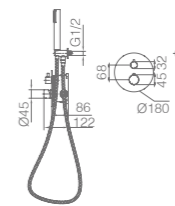

Ref.: **GTT039/NG**

Matt black stainless steel S.304 shower head Ø25cm, extra-flat design and anti-lime system.
Matt black brass ceiling outlet tube.
Round 1 position shower hand.
Matt black brass thermostatic with 2 ways concealed box.
Medium flow rate 20 l/min.
Matt black brass round distributor.
PVC hose 150 cm.
Thermostatic cartridge TURN CLEAN SYSTEM.
Wall bracket shower hand support with water outlet.
Concealed body with register box.