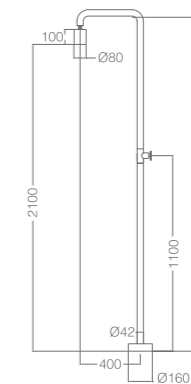

POOL

SERIES

S.316 STEEL

Ref: **GPP001/AC**

Stainless steel S.316 shower bar.
Ideal for garden or swimming pool.
Maximum quality anti-corrosion, valid for outdoor use.
Thickness of the bar 1 3/4", 2400 mm height, rotatable 360°.
Adjustable diffuser Ø80 mm with anti-limestone system.
1way monoflush faucet.
Ceramic mount Ø3/4".
Includes two possibilities of handles (circular / stick).
Connection by hoses to floor with S.316 pedestal (included).
Installation recommended on concrete 20x20 cm.