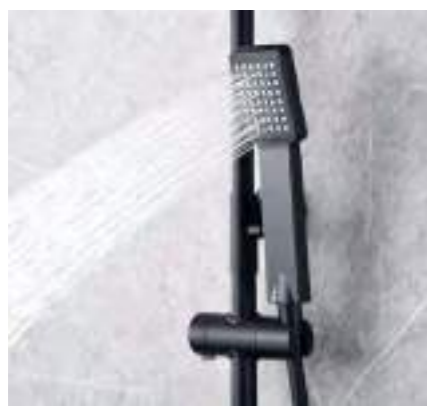

ART

SERIES

MATT BLACK