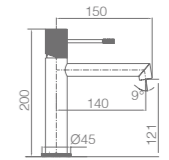

LINE

SERIES

BRUSHED NICKEL

Ref.: **BDD038-1NQ**

Single-lever basin.
Brass body.
Brushed nickel finish.
Ceramic cartridge Ø26 mm TOP.
Flexible hoses 3/8".