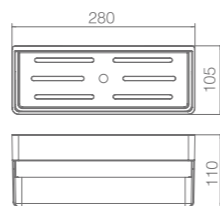

Ref.: **ANG005**
Material: PVC.
Finished: Matt black.