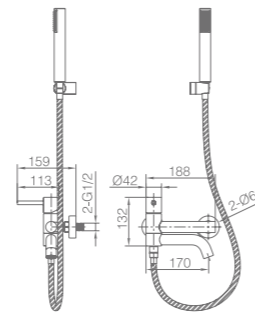

Ref.: **BDM039-4NG**

Brass single-lever bath/shower kit.
Matt black finish.
Wall bracket adjustable ABS shower hand support.
Round 1 position shower hand.
PVC hose 180 cm.
Swivel spout inverter.
Medium flow rate 12 l/min.
Ceramic cartridge Ø35mm.