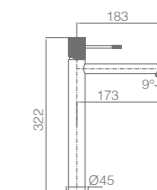

Ref.: **BDD038-3GC**

Single-lever high basin.
Brass body.
Matt gray/champagne finish.
Ceramic cartridge Ø26 mm TOP.
Flexible hoses 3/8".