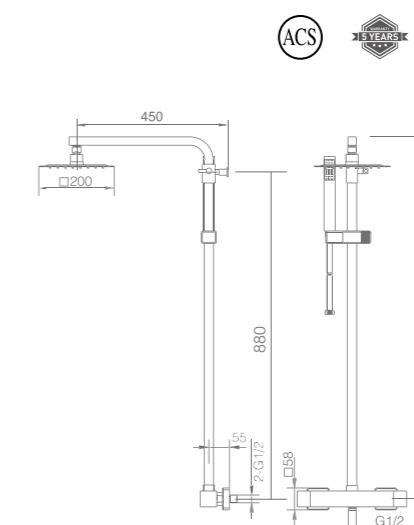

VIGO

SERIES

BLACK GUN METAL

Ref: **BTV013/BGM**

Black gun metal stainless steel S.304 square telescopic bar.
Black gun metal stainless steel S.304 square shower head 20x20 cm,
extra flat design and antilime system.
Elevated adjustable shower hand support.
Square 1 position shower hand.
Black gun metal brass thermostatic with integrated flow-diverter.
Medium flow rate 12 l/min.
PVC hose 150 cm.
Thermostatic cartridge TURN CLEAN SYSTEM.