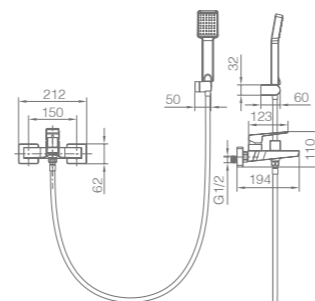

Ref: **BDAR025-40C**

Brass single-lever bath/shower kit.
Brushed gold finish.
Wall bracket adjustable ABS shower hand support.
Square 1 position shower hand.
PVC hose 180 cm.
Swivel spout inverter.
Medium flow rate 12 l/min.
Ceramic cartridge Ø35mm.