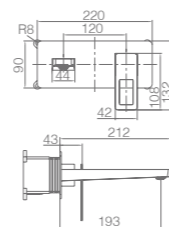

SUECIA

SERIES

ROSE GOLD

MATT BLACK

Ref.: **BDC032-4NOR**

Concealed single-lever basin.
Matt black/rose gold brass.
With register box.

Ref.: **BDC032-5NOR**

Concealed single-lever basin.
Matt black/rose gold brass.
Cold water.
1 position shower hand.
PVC hose.
With register box.