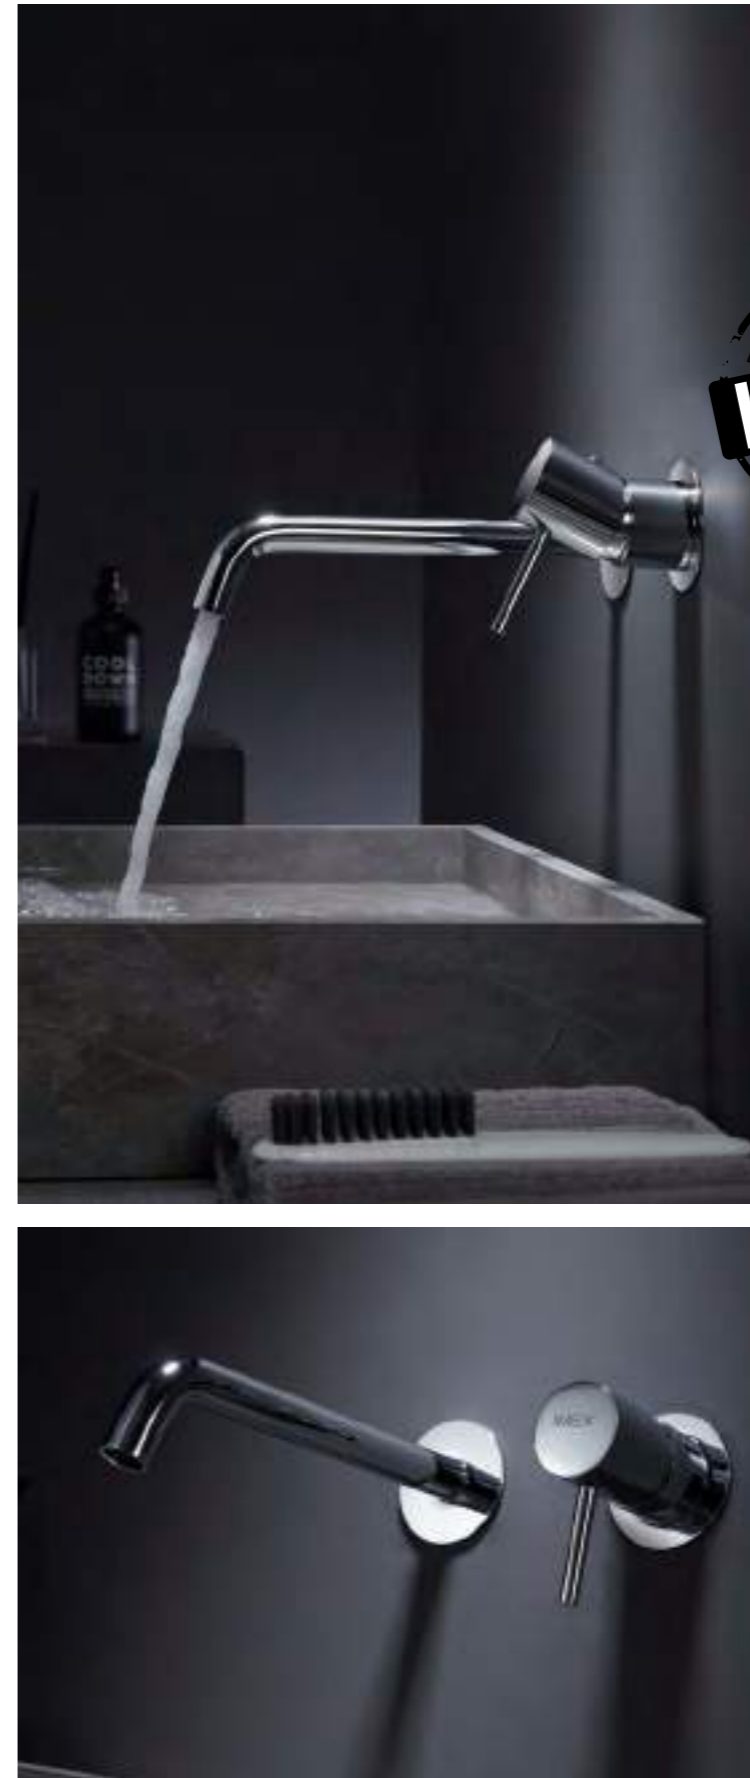

MONZA

SERIES

CHROME

Ref.: **GLM039**

Concealed single-lever basin.
Chrome brass.
In two independent parts.
Concealed body directly into the wall.
Without register box.