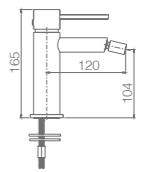

Ref: **BDYS045-2BL**

Single-lever bidet.
Brass body.
Matt white finish.
Ceramic cartridge Ø26 mm.
Flexible hoses 3/8".