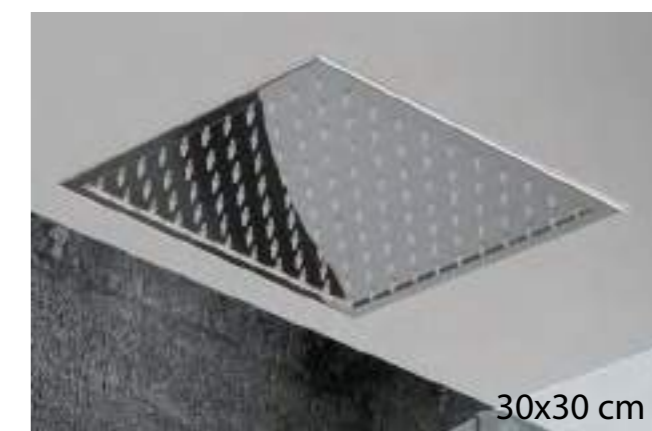

30x30 cm

VOLGA

SERIES

MATT BLACK

Ref.: **GET015/NG**

Matt black stainless steel S.304 square shower head 40x40 cm, extra-flat design and anti-lime system.
Pre-frame 40x40 matt black finish for ceiling-mounted shower head.
Square 1 position shower hand.
Matt black brass single-lever with 2 ways concealed box.
Medium flow rate 20 l/min.
Matt black brass square distributor.
PVC hose 150 cm.
Ceramic single-lever cartridge Ø35 mm.
Wall bracket shower hand support with water outlet.
Concealed body with register box.