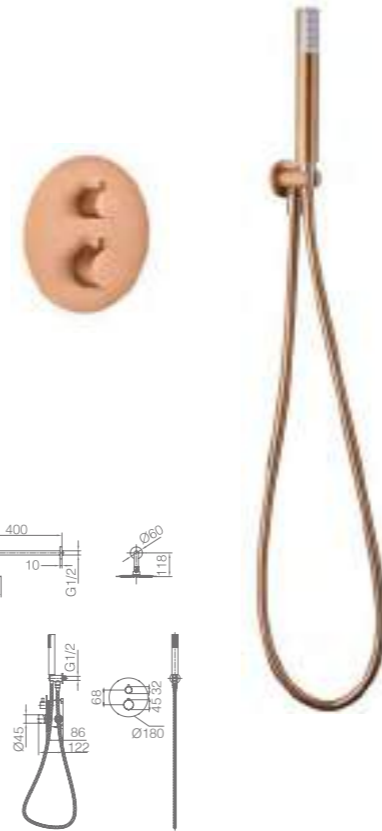

Ref.: **BTM039-5ORC**

Brushed rose gold brass thermostatic shower kit.
 Brushed rose gold finish.
 Wall bracket ajustable ABS shower hand support.
 Round 1 position shower hand
 PVC flexible hose 180 cm.
 Round brushed rose gold brass integrated flow-diverter.
 Medium flow rate 12 l/min.
 Thermostatic cartridge TURN CLEAN SYSTEM

MONZA

SERIES

BRUSHED ROSE GOLD

MONZA

SERIES

BRUSHED ROSE GOLD

Ref.: **GPM039/ORC**

Brushed rose gold stainless steel S.304 shower head Ø25cm, extra-flat design and anti-lime system.
 Brushed rose gold brass wall outlet tube.
 Round 1 position shower hand.
 Brushed rose gold brass single-lever with 2 ways concealed box.
 Medium flow rate 20 l/min.
 Brushed rose gold brass round distributor.
 PVC hose 150 cm.
 Ceramic single-lever cartridge Ø35 mm.
 Wall bracket shower hand support with water outlet.
 Concealed body with register box.

Ref.: **GPT039/ORC**

Brushed rose gold stainless steel S.304 shower head Ø25cm, extra-flat design and anti-lime system.
 Brushed rose gold brass ceiling outlet tube.
 Round 1 position shower hand.
 Brushed rose gold brass single-lever with 2 ways concealed box.
 Medium flow rate 20 l/min.
 Brushed rose gold brass round distributor.
 PVC hose 150 cm.
 Ceramic single-lever cartridge Ø35 mm.
 Wall bracket shower hand support with water outlet.
 Concealed body with register box.