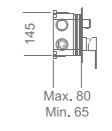

Ref: **GSM03V**
3 ways single-lever faucets.
Concealed box.
Chrome brass.
Ceramic cartridge Ø35 mm.