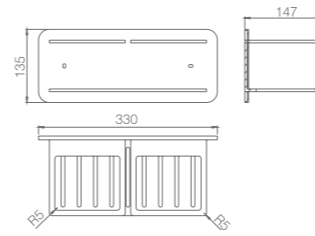

IMAN

SERIES

Ref: **ADI011/NG**

Iman front soap holder.
Matt black finish.
S.304 Steel.