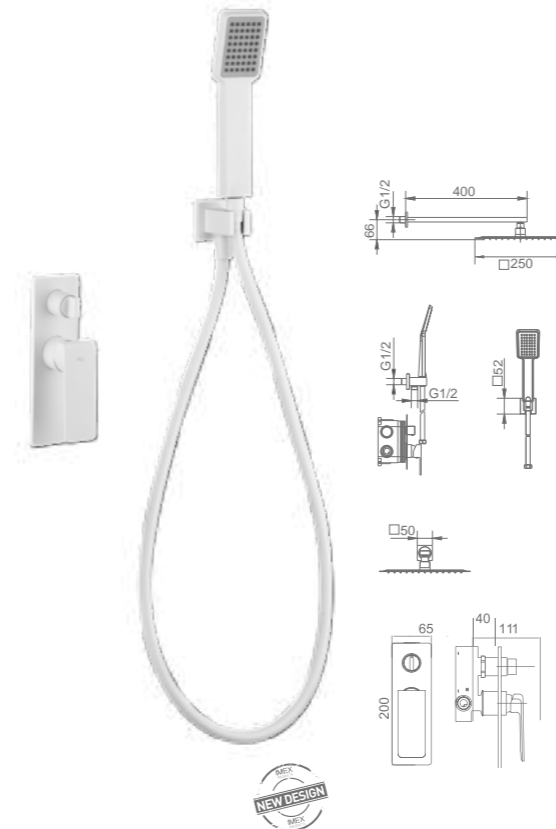

Ref.: **GPF016/BL**

Matt white stainless steel S.304 square shower head 25x25 cm, extra-flat design and anti-lime system.
Matt white brass wall outlet tube.
Square 1 position shower hand.
Matt white brass single-lever with 2 ways concealed box.
Medium flow rate 20 l/min.
Matt white brass round distributor.
PVC hose 150 cm.
Ceramic single-lever cartridge Ø35 mm.
Wall bracket shower hand support with water outlet.
Concealed body without register box.