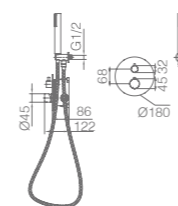

Ref.: **GPT039/OC**

Brushed gold stainless steel S.304 shower head Ø25cm, extra-flat design and anti-lime system.
 Brushed gold brass ceiling outlet tube.
 Round 1 position shower hand.
 Brushed gold brass single-lever with 2 ways concealed box.
 Medium flow rate 20 l/min.
 Brushed gold brass round distributor.
 PVC hose 150 cm.
 Ceramic single-lever cartridge Ø35 mm.
 Wall bracket shower hand support with water outlet.
 Concealed body with register box.