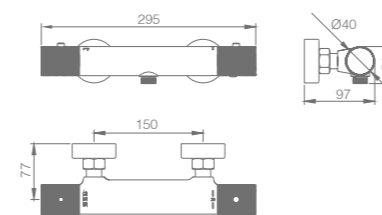

Ref.: **BTD038-4NQ**

Brushed nickel brass thermostatic shower/bath kit.
Brushed nickel finish.
Wall bracket ajustable ABS shower hand support.
Round 1 position shower hand
PVC hose 180 cm.
Round Brushed nickel brass integrated flow-diverter.
Medium flow rate 12 l/min.
Thermostatic cartridge TURN CLEAN SYSTEM

Ref.: **BTD038-5NQ**

Brushed brass thermostatic shower kit.
Brushed finish.
Wall bracket ajustable ABS shower hand support.
Round 1 position shower hand
PVC hose 180 cm.
Brushed black brass integrated flow-diverter.
Medium flow rate 12 l/min.
Thermostatic cartridge TURN CLEAN SYSTEM