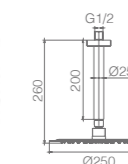

LINE

SERIES

CHROME

Ref.: **GTD038**

Chrome stainless steel 5.304 rainhead Ø25cm, extra-flat design and anti-lime system.
Chrome brass wall outlet tube.
Round 1 position shower hand.
Chrome brass thermostatic with 2 ways concealed box.
Medium flow rate 20 l/min.
Chrome brass round distributor.
PVC hose 150 cm.
Thermostatic cartridge TURN CLEAN SYSTEM.
Wall bracket shower hand support with water outlet.