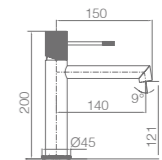

LINE

SERIES

BRUSHED ROSE GOLD

Ref.: **BDD038-1ORC**

Single-lever basin.
Brass body.
Brushed rose gold finish.
Ceramic cartridge Ø26 mm TOP.
Flexible hoses 3/8".