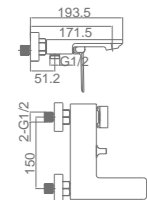

Ref: **BDF016-4**

Brass single-lever bath/shower kit.
Chrome finish.
Wall bracket adjustable ABS shower hand support.
Square 1 position shower hand.
Metallic hose 180 cm.
Medium flow rate 12 l/min.
Ceramic cartridge Ø25 mm.