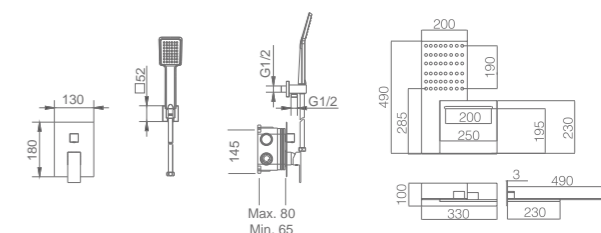

Ref.: **GTS019-P/NG**
PRE-FRAME INCLUDED

RODAS

SERIES

CHROME

Video spot

Professional technical video

Ref.: **GTR049**

Chrome stainless steel S.304 rectangular 48x33,5 cm, 2 ways, flat design and anti-lime system. Rain and waterfall effect
 Square 1 position shower hand.
 Chrome brass thermostatic with 3 ways concealed box. Medium flow rate 20 l/min.
 Chrome brass square distributor.
 PVC hose 150 cm.
 Thermostatic cartridge TURN CLEAN SYSTEM.
 Wall bracket shower hand support with water outlet.
 Concealed body with register box.