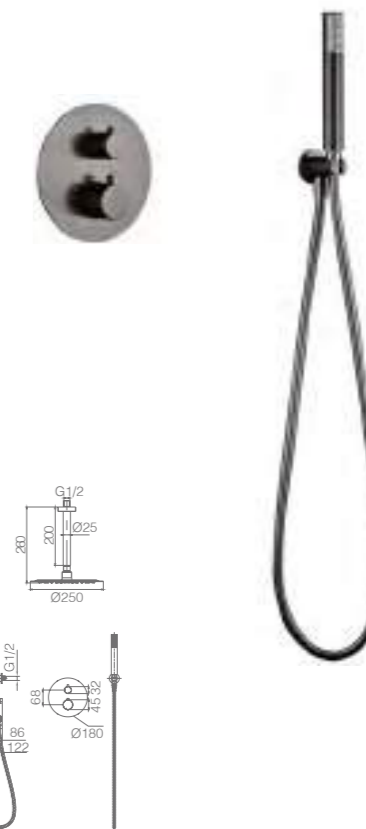

Ref.: **GTT039/BGM**

Black gun metal stainless steel S.304 shower head Ø25cm, extra-flat design and anti-lime system.
Black gun metal brass ceiling outlet tube.
Round 1 position shower hand.
Black gun metal brass thermostatic with 2 ways concealed box.
Medium flow rate 20 l/min.
Black gun metal brass round distributor.
PVC hose 150 cm.
Thermostatic cartridge TURN CLEAN SYSTEM.
Wall bracket shower hand support with water outlet.
Concealed body with register box.