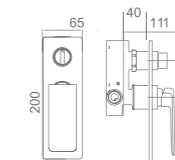

Ref.: **GPN058/NG**

Matt black stainless steel S.304 square shower head 25x25 cm, extra-flat design and anti-lime system.
Matt black brass ceiling outlet tube.
Square 1 position shower hand.
Matt black brass single-lever with 2 ways concealed box.
Medium flow rate 20 l/min.
Matt black brass round distributor.
PVC hose 150 cm.
Ceramic single-lever cartridge Ø35 mm.
Wall bracket shower hand support with water outlet.
Concealed body without register box.