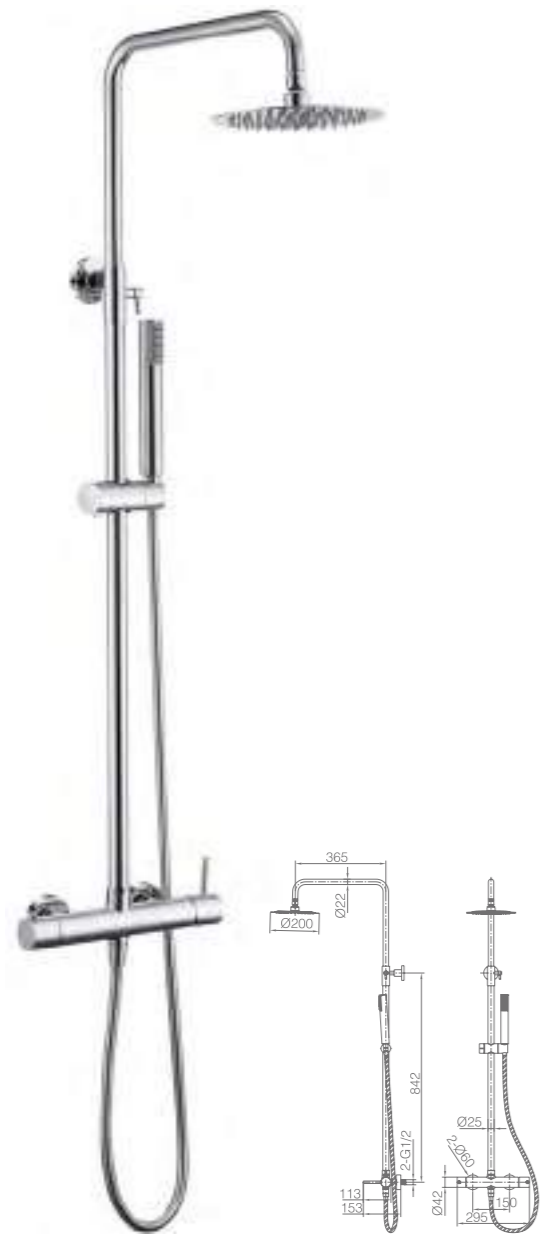

Ref.: **BDR001-5ORC**

Brass single-lever shower kit.
 Brushed rose gold finish.
 Wall bracket adjustable ABS shower hand support.
 Round 1 position shower hand.
 PVC hose 180 cm.
 Medium flow rate 12 l/min.
 Ceramic cartridge Ø35mm.

Ref.: **BDM039**

Chrome stainless steel S.304 telescopic bar.
 Chrome stainless steel S.304 round shower head Ø20 cm, extra flat design and antilime system.
 Elevated adjustable shower hand support.
 Round 1 position shower hand.
 Chrome brass single-lever with integrated flow-diverter.
 Medium flow rate 12 l/min.
 PVC hose 150 cm.
 Ceramic cartridge Ø35 mm.

Ref.: **BTM039**

Chrome stainless steel S.304 telescopic bar.
 Chrome stainless steel S.304 round shower head Ø20 cm, extra flat design and antilime system.
 Elevated adjustable shower hand support.
 Round 1 position shower hand.
 Chrome brass thermostatic with integrated flow-diverter.
 Medium flow rate 12 l/min.
 PVC hose 150 cm.
 Thermostatic cartridge TURN CLEAN SYSTEM.