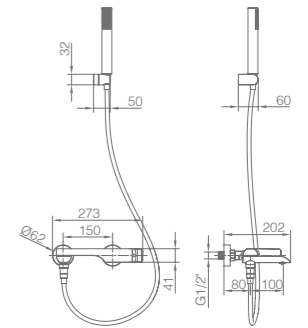

DINAMARCA

SERIES

MATT BLACK