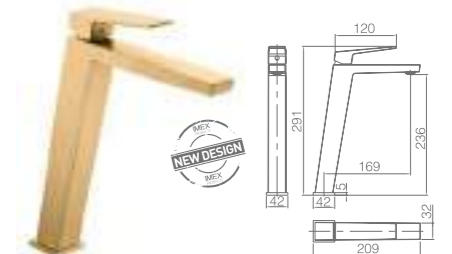

Ref.: **BTAR025/OC**

Brushed gold stainless steel S.304 telescopic bar.
 Brushed gold stainless steel S.304 square rainhead 20 cm, extra flat design and antilime system.
 Elevated adjustable shower hand support.
 Square 1 position shower hand.
 Brushed gold brass thermostatic with integrated flow-diverter.
 Medium flow rate 12 l/min.
 PVC hose 150 cm.
 Thermostatic cartridge TURN CLEAN SYSTEM.

ART

SERIES

BRUSHED GOLD

Ref.: **BDAR025-1OC**

Single-lever basin.
 Brass body.
 Brushed gold finish.
 Ceramic cartridge Ø26 mm TOP.
 Flexible hoses 3/8".

Ref.: **BDAR025-2OC**

Single-lever bidet.
 Brass body.
 Brushed gold finish.
 Ceramic cartridge Ø26 mm TOP.
 Flexible hoses 3/8".