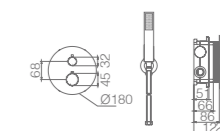

LINE

SERIES

CHROME

Ref.: **GTD038**

Chrome stainless steel 5.304 rainhead Ø25cm, extra-flat design and anti-lime system.
Chrome brass wall outlet tube.
Round 1 position shower hand.
Chrome brass thermostatic with 2 ways concealed box.
Medium flow rate 20 l/min.
Chrome brass round distributor.
PVC hose 150 cm.
Thermostatic cartridge TURN CLEAN SYSTEM.
Wall bracket shower hand support with water outlet.