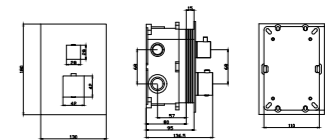

Ref.: **GST33V/NG**

3 ways thermostatic faucets.
Concealed box.
Matt black brass.
Thermostatic cartridge TURN CLEAN SYSTEM.