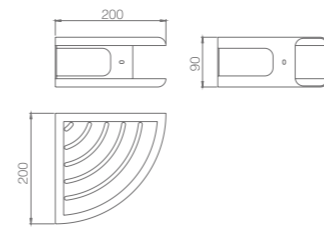

DHANU

SERIES

Ref.: **ADH010/NG**

Dhanu corner soap holder.
Matt black finish.
S.304 Steel.