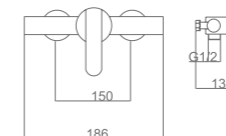

Ref.: **BDR001-5OC**

Brass single-lever shower kit.
Brushed gold finish.
Wall bracket adjustable ABS shower hand support.
Round 1 position shower hand.
PVC hose 180 cm.
Medium flow rate 12 l/min.
Ceramic cartridge Ø35mm.