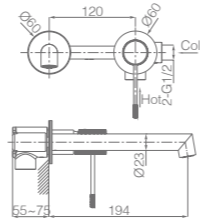

Ref.: **GLD038**

Concealed single-lever basin.
Chrome brass.
Concealed body directly into the wall.
Without register box.