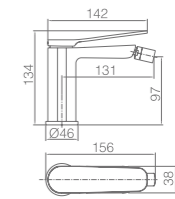

Ref.: **BDR031-2BL**

Single-lever bidet.
Brass body.
Matt white finish.
Ceramic cartridge Ø26 mm TOP.
Flexible hoses 3/8".