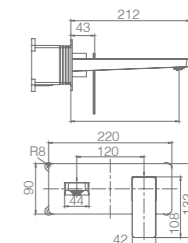

Ref.: **GLP048/BGM**

Concealed single-lever basin.
Black gun metal brass.
In two independent parts.
Concealed body directly into the wall.
With register box.