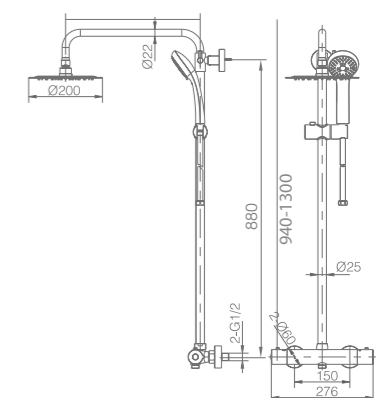

Ref.: **BTK017-ECO/NG**

Matt black stainless steel S.304 telescopic bar.
Matt black stainless steel S.304 round rainhead Ø20 cm,
extra flat design and antilime system.
Elevated adjustable shower hand support.
Round 3 positions shower hand.
Matt black brass thermostatic with integrated flow-diverter.
Medium flow rate 12 l/min.
PVC hose 150 cm.
Thermostatic cartridge TURN CLEAN SYSTEM.
Start/stop button.