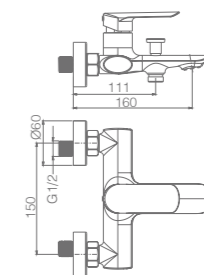

URAL

SERIES

MATT BLACK

Ref.: **BDG040-4NG**

Brass single-lever bath/shower kit.
Matt black finish.
Wall bracket ajustable ABS shower hand support.
Round 3 positions shower hand.
PVC hose 180 cm.
Medium flow rate 12 l/min.
Ceramic cartridge Ø35 mm.