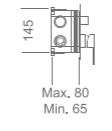

Ref: **GSM04V/NG**
4 ways single-lever faucets.
Concealed box.
Matt black brass.
Ceramic cartridge Ø35 mm.