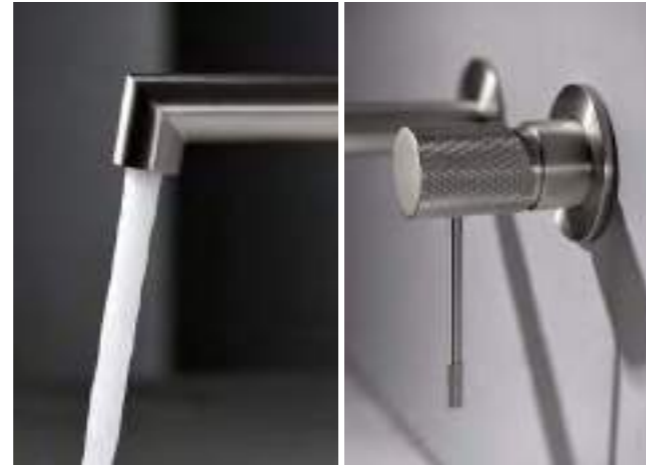

LINE

SERIES

BRUSHED NICKEL