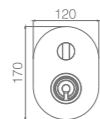

Ref.: **GPC033**

Chrome stainless steel S.304 rainhead Ø25cm, extra-flat design and anti-lime system.
Chrome brass wall outlet tube.
Round 1 position shower hand.
Chrome brass single-lever with 2 ways concealed box.
Medium flow rate 20 l/min.
Chrome brass round distributor.
PVC hose 150 cm.
Ceramic single-lever cartridge Ø35 mm.
Wall bracket shower hand support with water outlet.
Concealed body with register box.