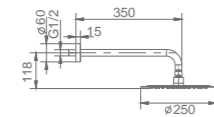

Ref.: **GPC033/NG**

Matt black stainless steel S.304 rainhead Ø25cm, extra-flat design and anti-lime system.
Matt black brass wall outlet tube.
Round 1 position shower hand.
Matt black brass single-lever with 2 ways concealed box.
Medium flow rate 20 l/min.
Matt black brass round distributor.
PVC hose 150 cm.
Ceramic single-lever cartridge Ø35 mm.
Wall bracket shower hand support with water outlet.
Concealed body with register box.