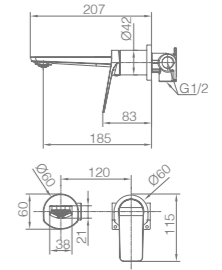

NAPOLIS

SERIES

CHROME

Ref.: **GLN047**

Concealed single-lever basin.
Chrome brass.
In two independent parts.
Concealed body directly into the wall.
Without register box.