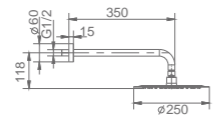

Ref.: **GPC033/ORC**

Brushed rose gold stainless steel S.304 rainhead Ø25cm, extra-flat design and anti-lime system.
Brushed rose gold brass wall outlet tube.
Round 1 position shower hand.
Brushed rose gold brass single-lever with 2 ways concealed box.
Medium flow rate 20 l/min.
Brushed rose gold brass round distributor.
PVC hose 150 cm.
Ceramic single-lever cartridge Ø35 mm.
Wall bracket shower hand support with water outlet.
Concealed body with register box.