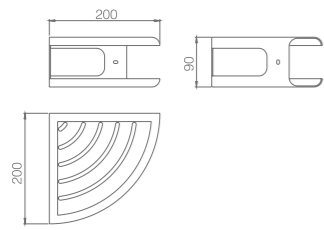

DHANU

SERIES

Ref.: **ADH010**

Dhanu corner soap holder.
Chrome finish.
S.304 Steel.