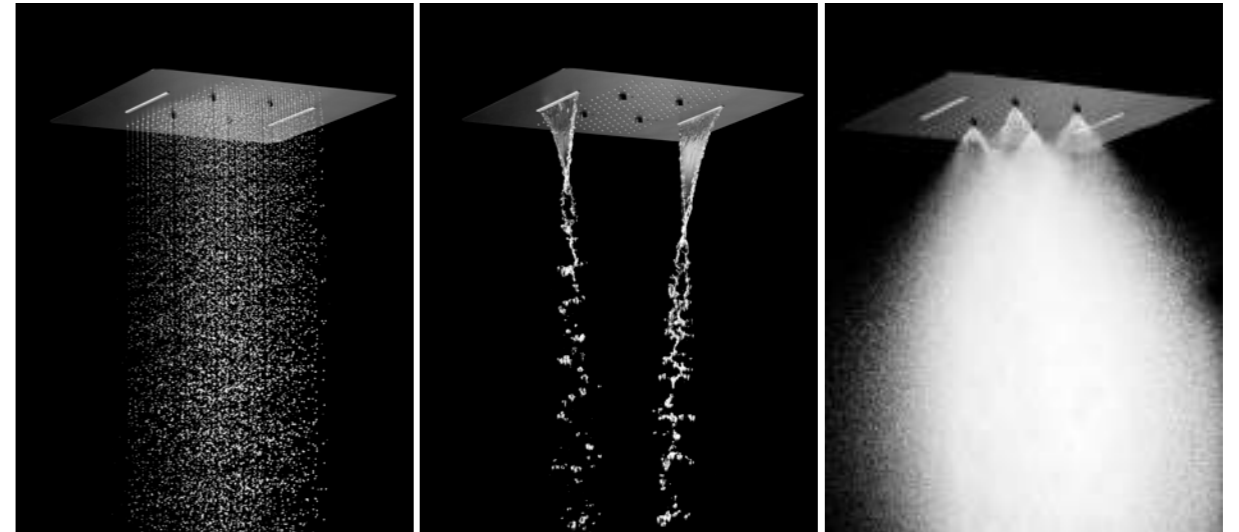

Ref.: **GTS019/P**
PRE-FRAME INCLUDED

SUMATRA

SERIES

MATT BLACK

Matt black stainless steel S.304 shower head 48x59 cm, 3 ways, extra-flat design and anti-lime system.
Pre-frame matt black finish for ceiling-mounted shower head.
Accessories for installation included.
Square 1 position shower hand.
Matt black brass single-lever with 4 ways concealed box.
Medium flow rate 20 l/min.
Matt black brass square distributor.
PVC hose 150 cm.
Ceramic single-lever cartridge Ø35 mm.
Wall bracket shower hand support with water outlet.
Concealed body with register box.