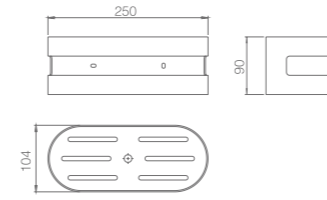

NIRMALA

SERIES

Ref.: **ADL012/NG**

Iman front soap holder.
Matt black finish.
S.304 Steel.