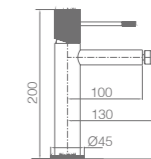

Ref.: **BDD038-2BGM**

Single-lever bidet.
Brass body.
Black gun metal finish.
Ceramic cartridge Ø26 mm TOP.
Flexible hoses 3/8".