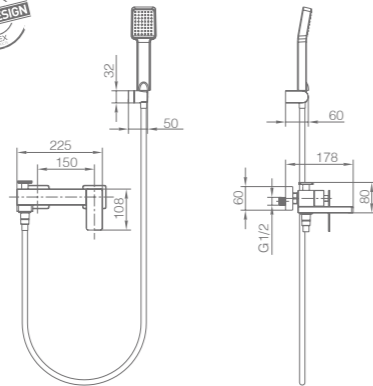

PISA

SERIES

CHROME

Ref.: **BDP048-4**

Brass single-lever bath/shower kit.
Chrome finish.
Wall bracket ajustable ABS shower hand support.
Square 1 position shower hand.
PVC hose 180 cm.
Medium flow rate 12 l/min.
Ceramic cartridge Ø35mm.