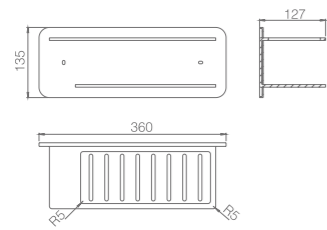

Ref.: **ADT009/NOR**

Bethari front soap holder.
Matt back - rose gold finish.
S.304 Steel.