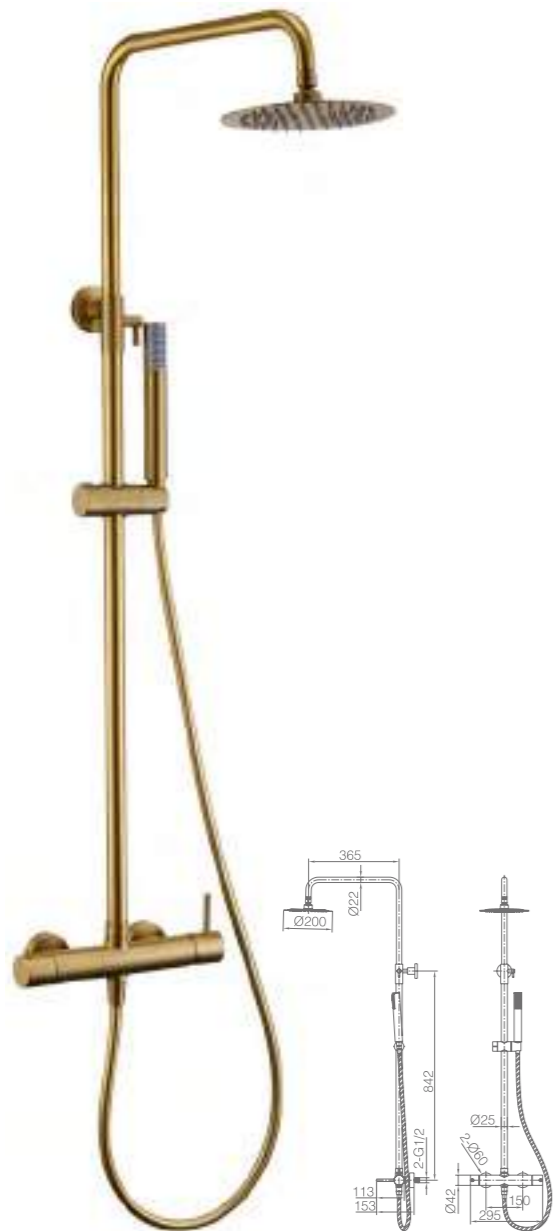

MONZA

SERIES

BRUSHED GOLD

Ref.: **BDM039/OC**

Brushed gold stainless steel S.304 telescopic bar.
 Brushed gold stainless steel S.304 round shower head Ø20 cm, extra flat design and antilime system.
 Elevated adjustable support handle.
 Round 1 position shower hand.
 Brushed gold brass single-lever with integrated flow-diverter.
 Medium flow rate 12 l/min.
 PVC hose 150 cm.
 Ceramic cartridge Ø35 mm.

Ref.: **BTM039/OC**

Brushed gold stainless steel S.304 telescopic bar.
 Brushed gold stainless steel S.304 round shower head Ø20 cm, extra flat design and antilime system.
 Elevated adjustable support handle.
 Round 1 position shower hand.
 Brushed gold brass thermostatic with integrated flow-diverter.
 Medium flow rate 12 l/min.
 PVC hose 150 cm.
 Thermostatic cartridge TURN CLEAN SYSTEM.