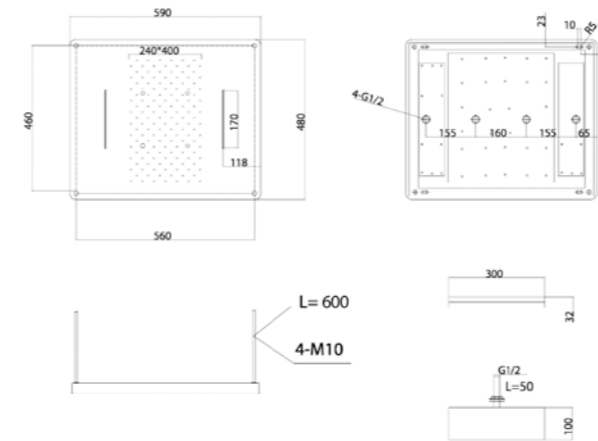

59x48 cm 3 ways.

Ref.: **RPG590/P**
Finished: Chrome.

Ref.: **RPG590-P/NG**
Finished: Matt black.

2WAY SHOWER HEAD

Dimensions 33x49 cm.
 Square, 2 ways, extra flat design and antilime system shower head.
 Material: S.304 Steel.
 Pre-frame included.