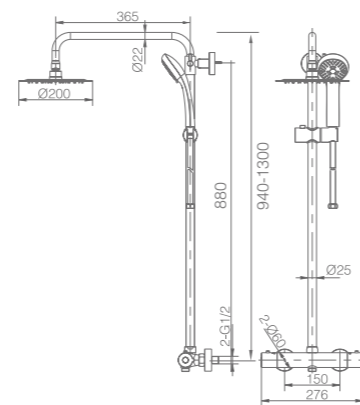

Turn Clean System

KENT

SERIES

MATT WHITE

Ref: **BTK017/BL**

Matt white stainless steel S.304 telescopic bar.
Matt white stainless steel S.304 round rainhead Ø20 cm,
extra flat design and antilime system.
Elevated adjustable shower hand support.
Round 3 positions shower hand.
Matt white brass thermostatic with integrated flow-diverter.
Medium flow rate 12 l/min.
PVC hose 150 cm.
Thermostatic cartridge TURN CLEAN SYSTEM.