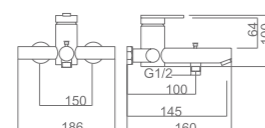

Ref: **BDR001-4**

Brass single-lever bath/shower kit.
Chrome finish.
Wall bracket ajustable ABS shower hand support.
Round 1 position shower hand.
Metallic hose 180 cm.
Medium flow rate 12 l/min.
Ceramic cartridge $\varnothing 35$ mm.