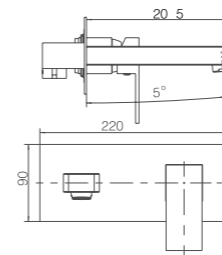

SUIZA

SERIES

MATT BLACK

Ref: **GLE020/NG**

Concealed single-lever basin.
Matt black brass.
Ceramic cartridge Ø35 mm.
Threaded spout 1/2" independent.
With register box.