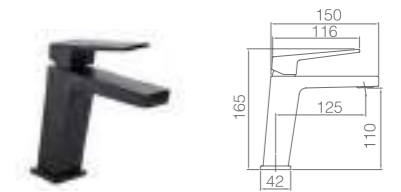

ART

SERIES

MATT BLACK

Ref.: **BDAR025-1NG**

Single-lever basin.
Brass body.
Matt black finish.
Ceramic cartridge Ø26 mm TOP.
Flexible hoses 3/8".