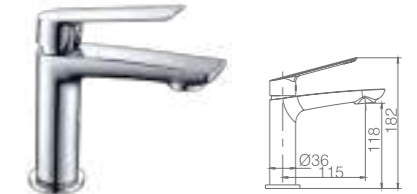

Ref.: **BDX023-1**

Single-lever basin.
Brass body.
Chrome finish.
Ceramic cartridge Ø25 mm.
Flexible hoses 3/8".