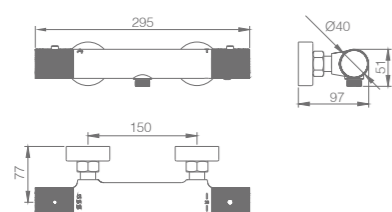

Ref.: **BDD038-3ORC**

Single-lever high basin.
 Brass body.
 Brushed rose gold finish.
 Ceramic cartridge Ø26 mm TOP.
 Flexible hoses 3/8".

Ref.: **BTD038-4ORC**

Brushed rose gold brass thermostatic shower/bath kit.
 Brushed rose gold finish.
 Wall bracket adjustable ABS shower hand support.
 Round 1 position shower hand.
 PVC hose 180 cm.
 Round brushed gold brass integrated flow-diverter.
 Medium flow rate 12 l/min.
 Thermostatic cartridge TURN CLEAN SYSTEM