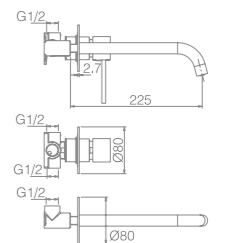

Concealed single-lever basin.
Chrome brass.
In two independent parts.
Concealed body directly into the wall.
Without register box.