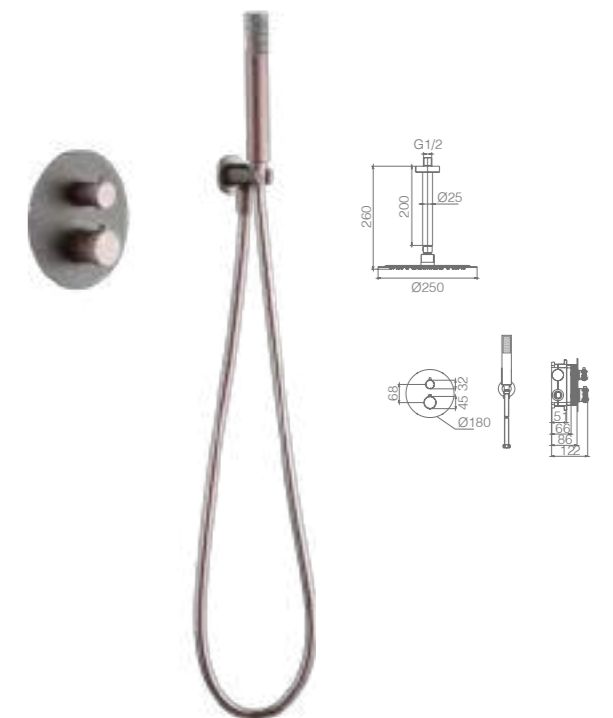

Ref.: **GTQ038/GC**

Matt gray/champagne stainless steel S.304 rainhead Ø25cm, extra-flat design and anti-lime system.
Matt gray/champagne brass ceiling outlet tube.
Round 1 position shower hand.
Matt gray/champagne brass thermostatic with 2 ways concealed box.
Medium flow rate 20 l/min.
Matt gray/champagne brass round distributor.
PVC hose 150 cm.
Thermostatic cartridge TURN CLEAN SYSTEM.
Wall bracket shower hand support with water outlet.