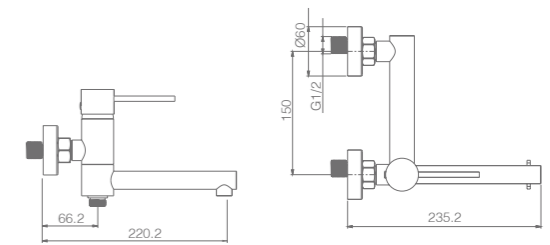

Ref.: BDYS045-3NOR

Single-lever high basin.
 Brass body.
 Matt black/rose gold finish.
 Ceramic cartridge Ø26 mm.
 Flexible hoses 3/8".

MILOS

SERIES

ROSE GOLD

MATT BLACK

Ref.: **BDYS045-4NOR**

Brass single-lever bath/shower kit.
Matt black/rose gold finish.
Wall bracket adjustable ABS shower hand support.
Round 1 position shower hand.
PVC hose 180 cm.
Medium flow rate 12 l/min.
Ceramic cartridge Ø35 mm.