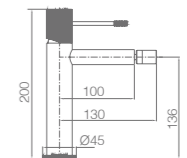

LINE

SERIES

BRUSHED NICKEL

LINE

SERIES

BRUSHED NICKEL

Ref.: **BDD038-1NQ**

Single-lever basin.
Brass body.
Brushed nickel finish.
Ceramic cartridge Ø26 mm TOP.
Flexible hoses 3/8".