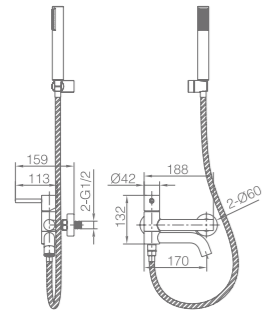

Ref.: **BDR001-5OC**

Brass single-lever shower kit.
Brushed gold finish.
Wall bracket adjustable ABS shower hand support.
Round 1 position shower hand.
PVC hose 180 cm.
Medium flow rate 12 l/min.
Ceramic cartridge Ø35mm.

Ref.: **BDM039**

Chrome stainless steel S.304 telescopic bar.
 Chrome stainless steel S.304 round shower head Ø20 cm, extra flat design and antilime system.
 Elevated adjustable shower hand support.
 Round 1 position shower hand.
 Chrome brass single-lever with integrated flow-diverter.
 Medium flow rate 12 l/min.
 PVC hose 150 cm.
 Ceramic cartridge Ø35 mm.

Ref.: **BDM039/BGM**

Black gun metal stainless steel S.304 telescopic bar.
Black gun metal stainless steel S.304 round shower head Ø20 cm, extra flat design and antilime system.
Elevated adjustable support handle.
Round 1 position handle shower.
Black gun metal brass single-lever with integrated flow-diverter.
Medium flow rate 12 l/min.
PVC hose 150 cm.
Ceramic cartridge Ø35 mm.

Ref.: **BTM039/BGM**

Black gun metal stainless steel S.304 telescopic bar.
Black gun metal stainless steel S.304 round shower head Ø20 cm, extra flat design and antilime system.
Elevated adjustable support handle.
Round 1 position handle shower.
Black gun metal brass thermostatic with integrated flow-diverter.
Medium flow rate 12 l/min.
PVC hose 150 cm.
Thermostatic cartridge TURN CLEAN SYSTEM.