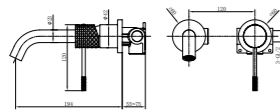

GENOVA

SERIES

MATT BLACK

Ref.: **GLG053/NG**

Concealed single-lever basin.
Matt black brass.
Concealed body directly into the wall.
Without register box.
Cold open.