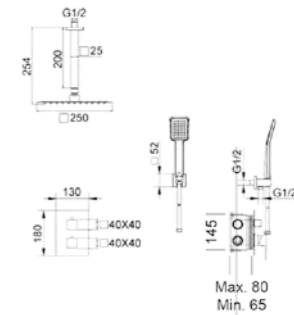

ONS

SERIES

CHROME

Ref.: **GPC010**

Chrome stainless steel S.304 shower head 25x25 cm, extra-flat design and anti-lime system.
Chrome brass ceiling outlet tube.
Square 1 position shower hand.
Chrome brass thermostatic with 2 ways concealed box.
Medium flow rate 20 l/min.
Chrome brass square distributor.
PVC hose 150 cm.
Thermostatic cartridge TURN CLEAN SYSTEM.
Wall bracket shower hand support with water outlet.
Concealed body with register box.