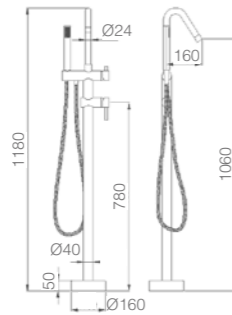

CORCEGA

SERIES

CHROME

Ref.: **BBECO1**

Stainless steel S.304 free-standing bath tube.
Chrome finish.
Ceramic cartridge $\varnothing 35$ mm.
Round 1 position shower hand.
PVC hose.
Concealed body directly into the floor. With register box.