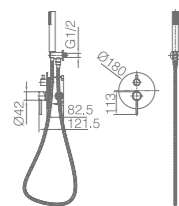

Ref.: **GPM039/BGM**

Black gun metal stainless steel S.304 shower head Ø25cm, extra-flat design and anti-lime system.
Black gun metal brass wall outlet tube.
Round 1 position shower hand.
Black gun metal brass single-lever with 2 ways concealed box.
Medium flow rate 20 l/min.
Black gun metal brass round distributor.
PVC hose 150 cm.
Ceramic single-lever cartridge Ø35 mm.
Wall bracket shower hand support with water outlet.
Concealed body with register box.