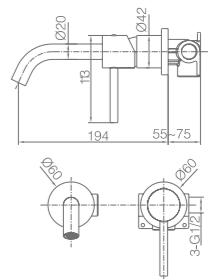

Ref: **GLM039/BGM**

Concealed single-lever basin.
Black gun metal brass.
In two independent parts.
Concealed body directly into the wall.
Without register box.