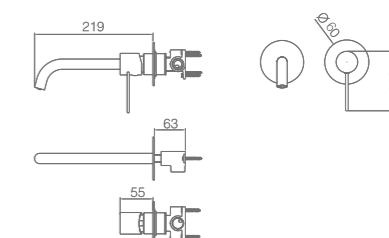

Ref: **GLT023**

Concealed single-lever basin.
Chrome brass.
Ceramic cartridge $\varnothing 35$ mm.
In two independent parts.
Without register box.