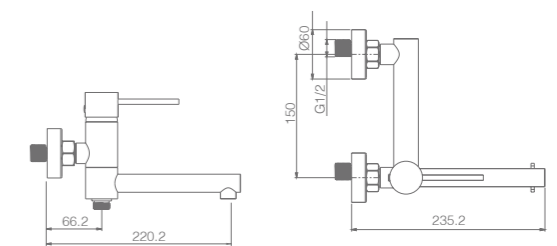

Ref.: BDYS045-3

Single-lever high basin.
 Brass body.
 Chrome finish.
 Ceramic cartridge Ø26 mm.
 Flexible hoses 3/8".

MILOS

SERIES

CHROME

Ref.: **BDY045-4**

Brass single-lever bath/shower kit.
Chrome finish.
Wall bracket ajustable ABS shower hand support.
Round 1 position shower hand.
Metallic hose 180 cm.
Medium flow rate 12 l/min.
Ceramic cartridge Ø35 mm.