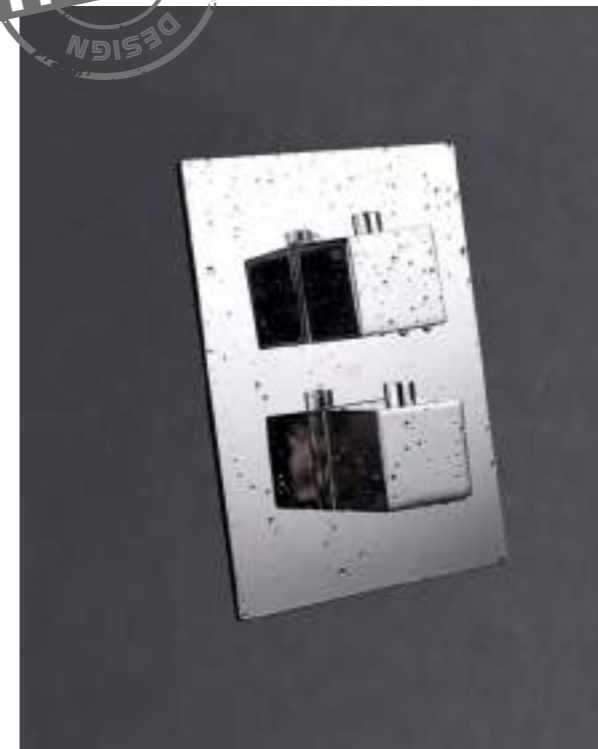

CIES

SERIES

CHROME