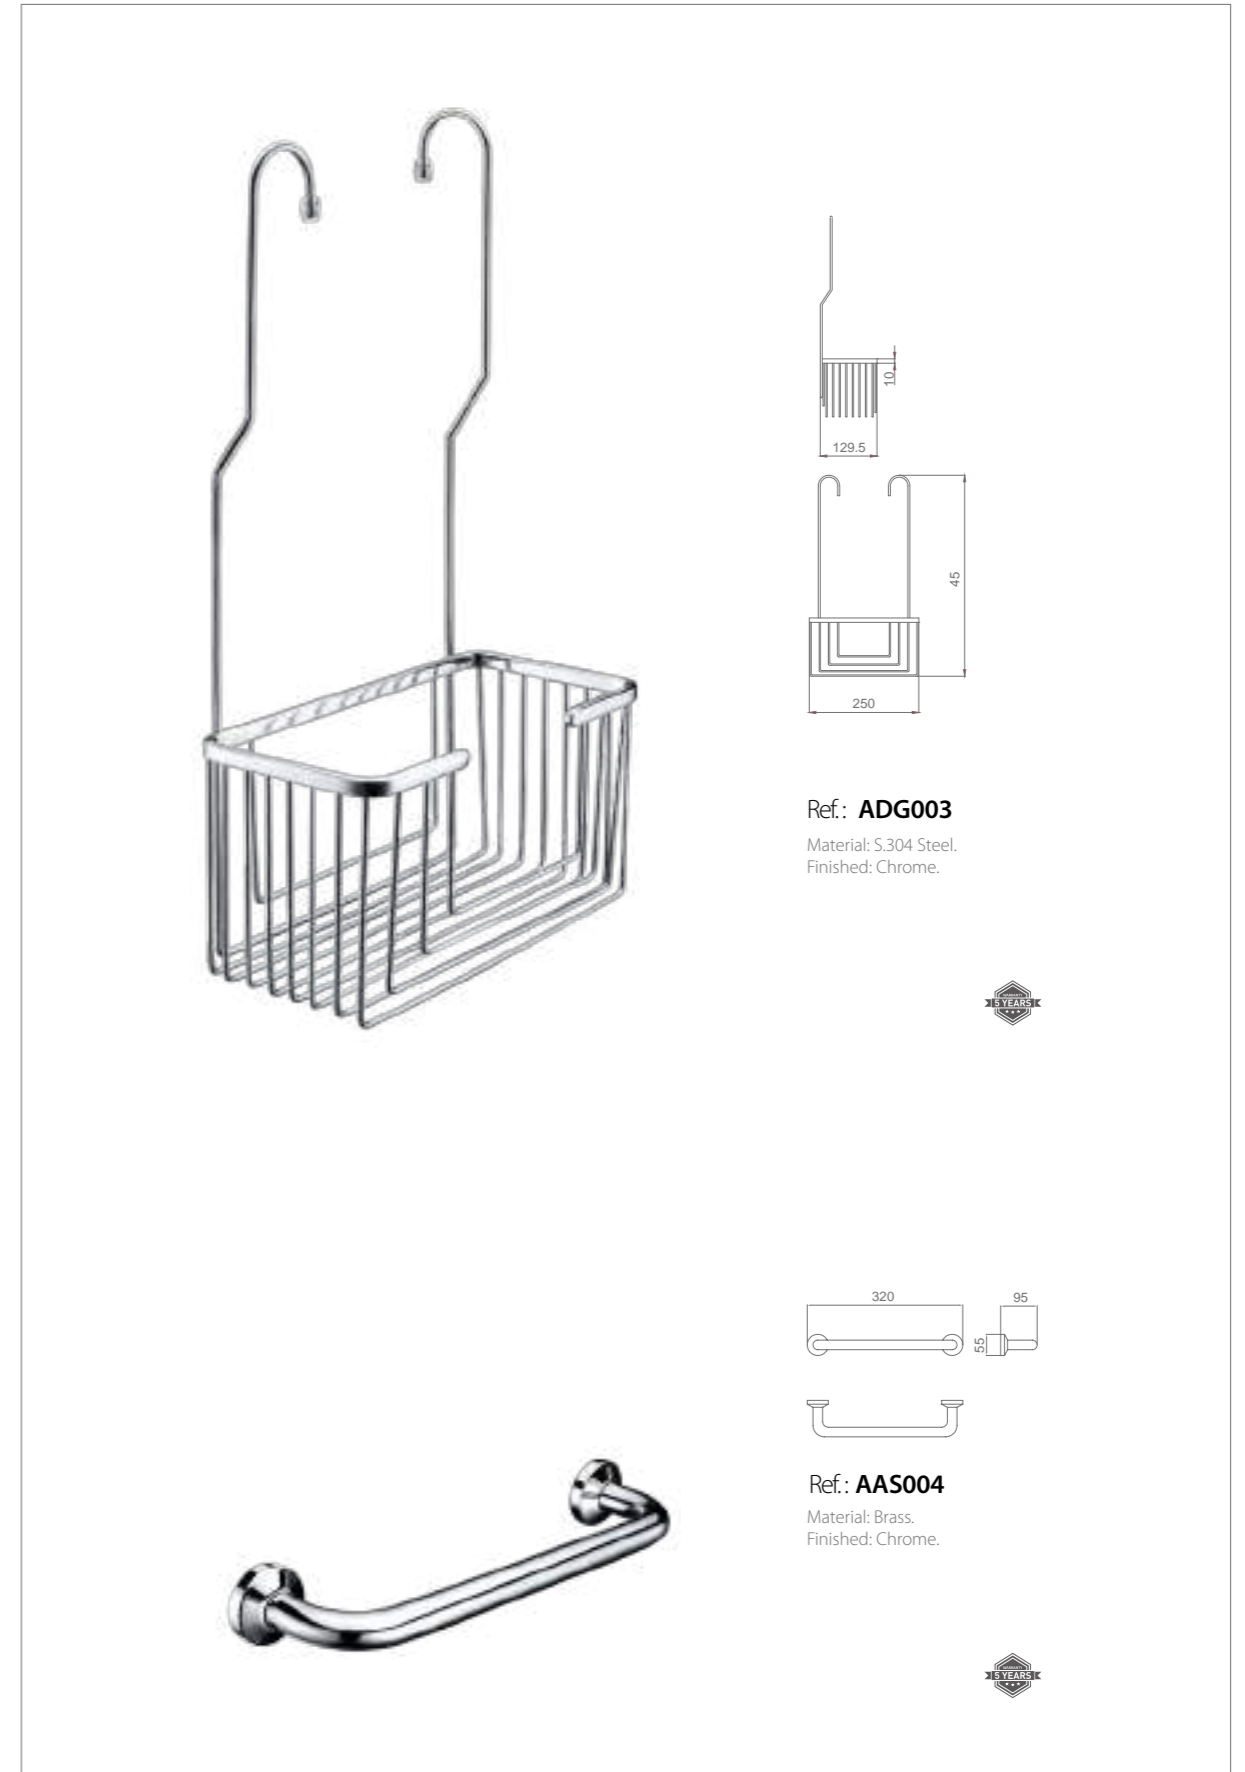

SHOWER HEADS

ROUND

Dimensions Ø20 cm / Ø25 cm / Ø30 cm / Ø40 cm.
Round, extra flat design and antilime system shower head.
Material: S.304 Steel.

- CHROME
- Ø20cm Ref.: RDN001
- Ø25cm Ref.: RDN002
- Ø30cm Ref.: RDN003
- Ø40cm Ref.: RDN004