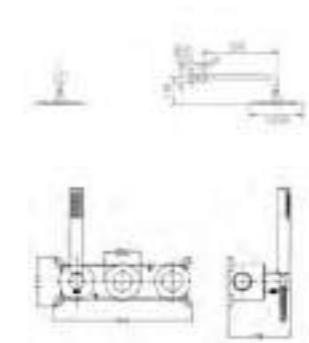

ASSEN

SERIES

BLACK GUN METAL