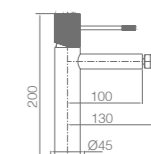

LINE

SERIES

BRUSHED GOLD

Ref.: **BDD038-10C**

Single-lever basin.
 Brass body.
 Brushed gold finish.
 Ceramic cartridge Ø26 mm TOP.
 Flexible hoses 3/8".

Ref.: **BDD038-20C**

Single-lever bidet.
 Brass body.
 Brushed gold finish.
 Ceramic cartridge Ø26 mm TOP.
 Flexible hoses 3/8".