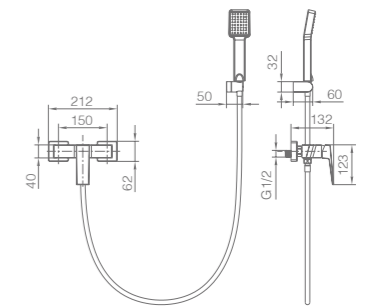

Ref.: **BDAR025-5BGM**

Brass single-lever shower kit.
Black gun metal finish.
Wall bracket adjustable ABS shower hand support.
Square 1 position shower hand.
PVC hose 180 cm.
Medium flow rate 12 l/min.
Ceramic cartridge Ø35mm.