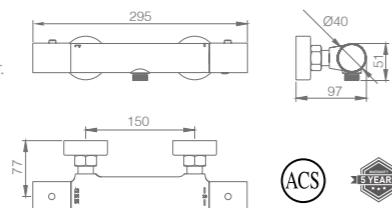

Ref.: **BTM039-5ORC**

Brushed rose gold brass thermostatic shower kit.
Brushed rose gold finish.
Wall bracket ajustable ABS shower hand support.
Round 1 position shower hand
PVC flexible hose 180 cm.
Round brushed rose gold brass integrated flow-diverter.
Medium flow rate 12 l/min.
Thermostatic cartridge TURN CLEAN SYSTEM