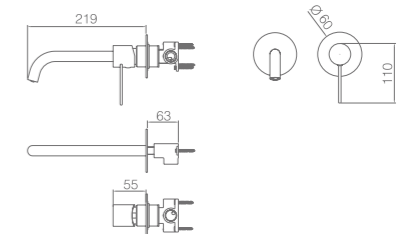

Ref: **GLT023**

Concealed single-lever basin.
Chrome brass.
Ceramic cartridge $\varnothing 35$ mm.
In two independent parts.
Without register box.

ETNA

SERIES

MATT WHITE

Ref.: **GLT023/BL**

Concealed single-lever basin.
Matt white brass.
Ceramic cartridge Ø35 mm.
In two independent parts.
Without register box.