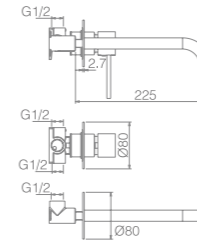

Concealed single-lever basin.
Matt black/rose gold brass.
In two independent parts.
Concealed body directly into the wall.
Without register box.