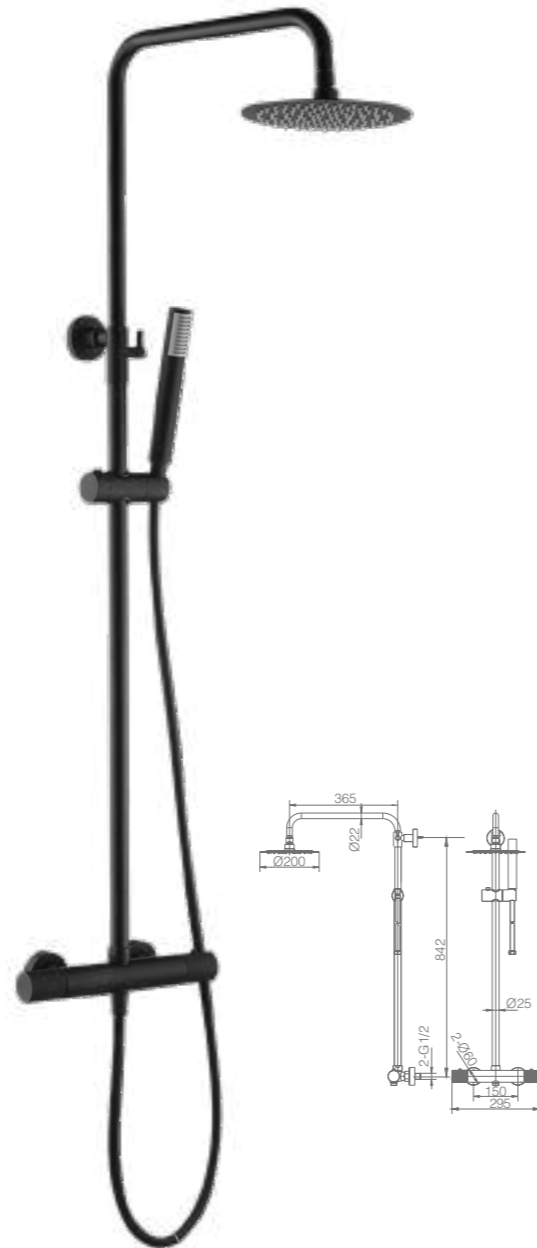

Ref.: **BDD038/NG**

Matt black stainless steel S.304 telescopic bar.
 Matt black stainless steel S.304 round rainhead Ø20 cm, extra flat design and antilime system.
 Elevated adjustable shower hand support.
 Round 1 position shower hand.
 Matt black brass single-lever with integrated flow-diverter.
 Medium flow rate 12 l/min.
 PVC hose 150 cm.
 Ceramic cartridge Ø35 mm.