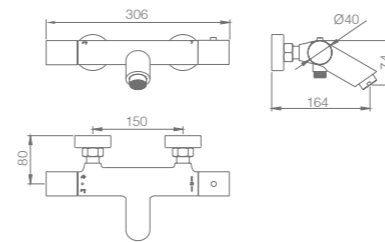

Ref.: **BTM039-4NG**

Matt black brass thermostatic shower/bath kit.
Matt black finish.
Wall bracket adjustable ABS shower hand support.
Round 1 position shower hand
PVC hose 180 cm.
Round matt black brass integrated flow-diverter.
Medium flow rate 12 l/min.
Thermostatic cartridge TURN CLEAN SYSTEM