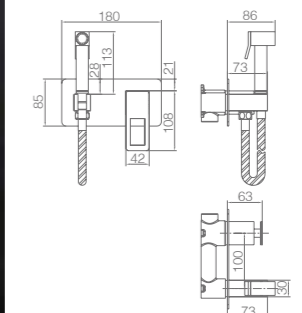

Ref.: **BDC032-5**

Concealed single-lever basin.
Chrome brass.
Cold water.
1 position shower hand.
Metallic hose.
With register box.