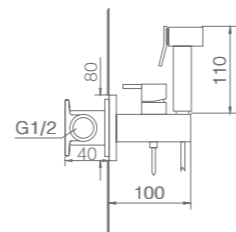

Ref.: RDM003/OC

Concealed single-lever bidet.
Brushed gold brass.
Hot/Cold water.
1 position shower hand.
PVC hose.
Concealed body directly into the wall.
Without register box.
High resistance pre-assembling plug included.