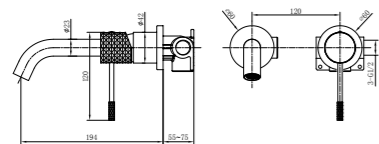

Ref.: **GLG053/BGM**

Concealed single-lever basin.
Black gun metal brass.
In two independent parts.
Concealed body directly into the wall.
Without register box. Cold open.