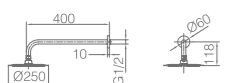

MONZA

SERIES

BRUSHED GOLD

MONZA

SERIES

BRUSHED GOLD

Ref.: **GPM039/OC**

Brushed gold stainless steel S.304 shower head Ø25cm, extra-flat design and anti-lime system.
 Brushed gold brass wall outlet tube.
 Round 1 position shower hand.
 Brushed gold brass single-lever with 2 ways concealed box.
 Medium flow rate 20 l/min.
 Brushed gold brass round distributor.
 PVC hose 150 cm.
 Ceramic single-lever cartridge Ø35 mm.
 Wall bracket shower hand support with water outlet.
 Concealed body with register box.