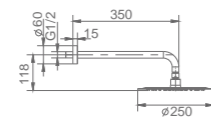

Ref.: **GPC033**

Chrome stainless steel S.304 rainhead Ø25cm, extra-flat design and anti-lime system.
Chrome brass wall outlet tube.
Round 1 position shower hand.
Chrome brass single-lever with 2 ways concealed box.
Medium flow rate 20 l/min.
Chrome brass round distributor.
PVC hose 150 cm.
Ceramic single-lever cartridge Ø35 mm.
Wall bracket shower hand support with water outlet.
Concealed body with register box.