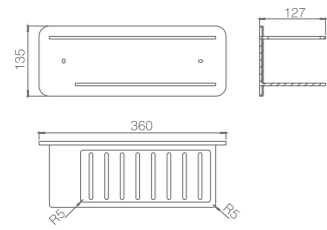

BETHARI

SERIES

Ref.: **ADT009**

Bethari front soap holder.
Chrome finish.
S.304 Steel.