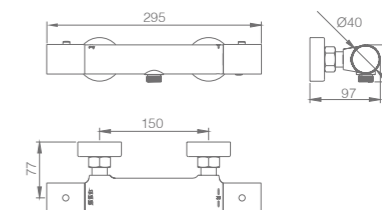

Ref.: **BTM039-50C**

Brushed gold brass thermostatic shower kit.
Brushed gold finish.
Wall bracket ajustable ABS shower hand support.
Round 1 position shower hand
Reinforced flexible hose 180 cm.
Round brushed gold brass integrated flow-diverter.
Medium flow rate 12 l/min.
Thermostatic cartridge TURN CLEAN SYSTEM