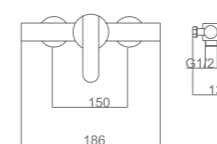

ROMA

SERIES

CHROME

Ref: **BDR001-5**

Brass single-lever shower kit.
Chrome finish.
Wall bracket ajustable ABS Support handle.
Round 1 position shower hand.
Metallic hose 180 cm.
Medium flow rate 12 l/min.
Ceramic cartridge $\varnothing 35$ mm.