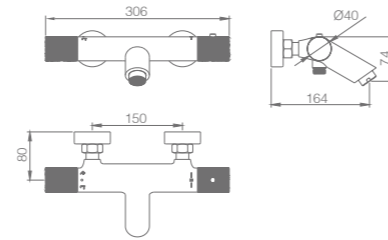

LINE

SERIES

CHROME

Ref: **BTD038-4**

Chrome brass thermostatic shower/bath kit.
Chrome finish.
Wall bracket ajustable ABS shower hand support.
Round 1 position shower hand
Reinforced flexible hose 180 cm.
Round chrome brass integrated flow-diverter.
Medium flow rate 12 l/min.
Thermostatic cartridge TURN CLEAN SYSTEM.