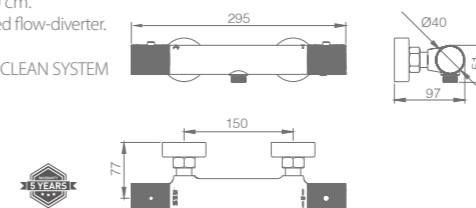

Ref: **BTD038-5**

Chrome brass thermostatic shower kit.
Chrome finish.
Wall bracket ajustable ABS shower hand support.
Round 1 position shower hand.
Reinforced flexible hose 180 cm.
Round chrome brass integrated flow-diverter.
Medium flow rate 12 l/min.
Thermostatic cartridge TURN CLEAN SYSTEM