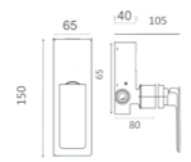

CONCEALED THERMOSTATIC

Ref: **GSP02V**
2 ways thermostatic faucets.
Concealed box.
Chrome brass.
Push buttons.
Thermostatic cartridge TURN CLEAN SYSTEM.

Ref: **CTP02V**
2 ways thermostatic faucets.
Concealed box.
Chrome brass.
Push buttons.
Thermostatic cartridge TURN CLEAN SYSTEM.

Ref: **GSP02V/NG**
2 ways thermostatic faucets.
Concealed box.
Matt black brass.
Push buttons.
Thermostatic cartridge TURN CLEAN SYSTEM.

Ref: **CTP02V/NG**
2 ways thermostatic faucets.
Concealed box.
Matt black brass.
Push buttons.
Thermostatic cartridge TURN CLEAN SYSTEM.

SINGLE-LEVER FAUCET

Ref: **GSM01V**
1 way single-lever faucet.
Concealed box.
Chrome brass.
Ceramic cartridge Ø35 mm.

Ref: **GSM01V/NG**
1 way single-lever faucet.
Concealed box.
Matt black brass.
Ceramic cartridge Ø35 mm.

SINGLE-LEVER FAUCET

Ref: **GSM02V**
2 ways single-lever faucets.
Concealed box.
Chrome brass.
Ceramic cartridge Ø35 mm.

Ref: **GSM02V/NG**
2 ways single-lever faucets.
Concealed box.
Matt black brass.
Ceramic cartridge Ø35 mm.

Ref: **GSM03V**
3 ways single-lever faucets.
Concealed box.
Chrome brass.
Ceramic cartridge Ø35 mm.

Ref: **GSM03V/NG**
3 ways single-lever faucets.
Concealed box.
Matt black brass.
Ceramic cartridge Ø35 mm.

Ref: **GSM04V**
4 ways single-lever faucets.
Concealed box.
Chrome brass.
Ceramic cartridge Ø35 mm.

Ref: **GSM04V/NG**
4 ways single-lever faucets.
Concealed box.
Matt black brass.
Ceramic cartridge Ø35 mm.