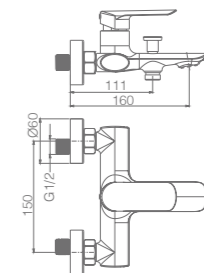

URAL

SERIES

BRUSHED NICKEL

Ref.: **BDG040-4NQ**

Brass single-lever bath/shower kit.
Brushed nickel finish.
Wall bracket adjustable ABS shower hand support.
Round 3 positions shower hand.
PVC hose 180 cm.
Medium flow rate 12 l/min.
Ceramic cartridge Ø35 mm.