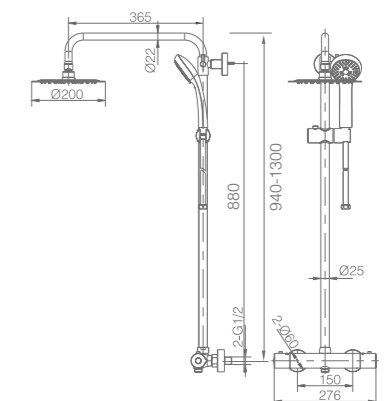

CRETA

SERIES

CHROME

Ref.: **BTC018-5**

Chrome brass thermostatic shower kit.
Chrome finish.
Wall bracket ajustable ABS shower hand support.
Round 3 positions shower hand
Metallic hose 180 cm.
Medium flow rate 12 l/min.
Thermostatic cartridge TURN CLEAN SYSTEM.