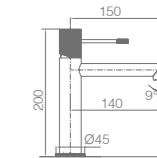

LINE

SERIES

MATT GRAY/ CHAMPAGNE

LINE

SERIES

MATT GRAY/ CHAMPAGNE

Ref.: **BDD038-1GC**

Single-lever basin.
Brass body.
Matt gray/champagne finish.
Ceramic cartridge Ø26 mm TOP.
Flexible hoses 3/8".