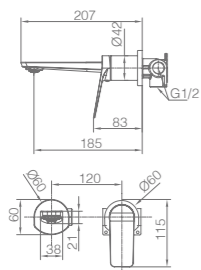

NAPLES

SERIES

MATT BLACK

Ref.: **GLN047/NG**

Concealed single-lever basin.
Matt black brass.
In two independent parts.
Concealed body directly into the wall.
Without register box.