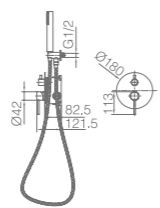

Ref.: **GPT039/ORC**

Brushed rose gold stainless steel S.304 shower head Ø25cm, extra-flat design and anti-lime system.
 Brushed rose gold brass ceiling outlet tube.
 Round 1 position shower hand.
 Brushed rose gold brass single-lever with 2 ways concealed box.
 Medium flow rate 20 l/min.
 Brushed rose gold brass round distributor.
 PVC hose 150 cm.
 Ceramic single-lever cartridge Ø35 mm.
 Wall bracket shower hand support with water outlet.
 Concealed body with register box.