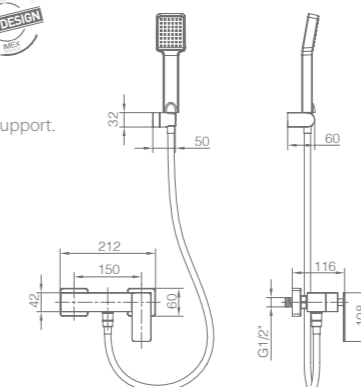

Ref.: **BDP048-5ORC**

Brass single-lever shower kit.
Brushed rose gold finish.
Wall bracket ajustable ABS shower hand support.
Square 1 position shower hand.
PVC hose 180 cm.
Medium flow rate 12 l/min.
Ceramic cartridge Ø35mm.