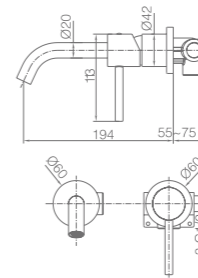

Ref: **GLM039/OC**

Concealed single-lever basin.
Brushed gold brass.
In two independent parts.
Concealed body directly into the wall.
Without register box.