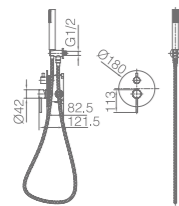

Ref.: **GPM039/NG**

Matt black stainless steel S.304 shower head Ø25cm, extra-flat design and anti-lime system.
Matt black brass wall outlet tube.
Round 1 position shower hand.
Matt black brass single-lever with 2 ways concealed box.
Medium flow rate 20 l/min.
Matt black brass round distributor.
PVC hose 150 cm.
Ceramic single-lever cartridge Ø35 mm.
Wall bracket shower hand support with water outlet.
Concealed body with register box.