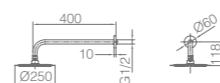

Ref.: **GPT039/OC**

Brushed gold stainless steel S.304 shower head Ø25cm, extra-flat design and anti-lime system.
 Brushed gold brass ceiling outlet tube.
 Round 1 position shower hand.
 Brushed gold brass single-lever with 2 ways concealed box.
 Medium flow rate 20 l/min.
 Brushed gold brass round distributor.
 PVC hose 150 cm.
 Ceramic single-lever cartridge Ø35 mm.
 Wall bracket shower hand support with water outlet.
 Concealed body with register box.