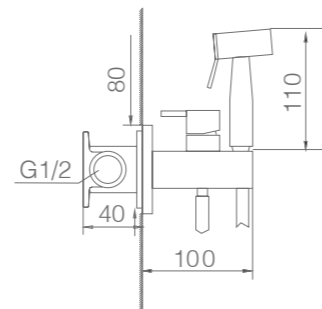

Ref.: **RDM001/OC**

Concealed single-lever bidet.
Brushed gold brass.
Hot/Cold water.
1 position shower hand.
PVC hose.
Concealed body directly into the wall.
Without register box.
High resistance pre-assembling plug included.