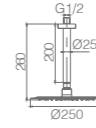

Ref.: **GTM039/BGM**

Black gun metal stainless steel S.304 shower head Ø25cm, extra-flat design and anti-lime system.
Black gun metal brass wall outlet tube.
Round 1 position shower hand.
Black gun metal brass thermostatic with 2 ways concealed box.
Medium flow rate 20 l/min.
Black gun metal brass round distributor.
PVC hose 150 cm.
Thermostatic cartridge TURN CLEAN SYSTEM.
Wall bracket shower hand support with water outlet.
Concealed body with register box.