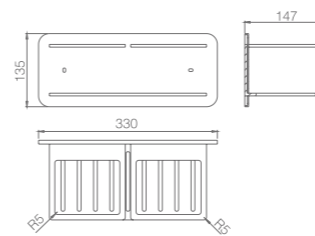

Ref: **ADI011/NQ**

Iman front soap holder.
Brushed nickel finish.
S.304 Steel.