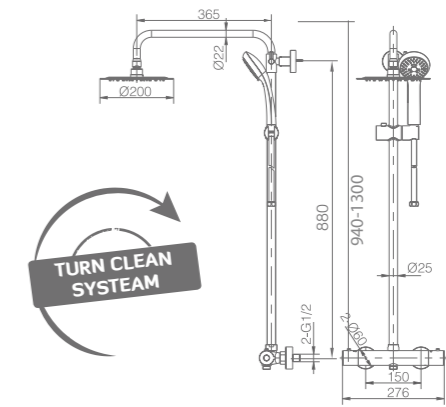

Turn Clean System

KENT

SERIES

MATT WHITE

Ref: **BTK017/BL**

Matt white stainless steel S.304 telescopic bar.
Matt white stainless steel S.304 round rainhead Ø20 cm,
extra flat design and antilime system.
Elevated adjustable shower hand support.
Round 3 positions shower hand.
Matt white brass thermostatic with integrated flow-diverter.
Medium flow rate 12 l/min.
PVC hose 150 cm.
Thermostatic cartridge TURN CLEAN SYSTEM.