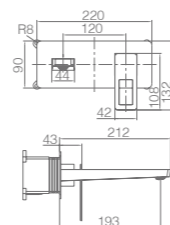

Ref.: **BDC032-5NG**

Concealed single-lever basin.
Matt black brass.
Cold water.
1 position shower hand.
PVC hose.
With register box.