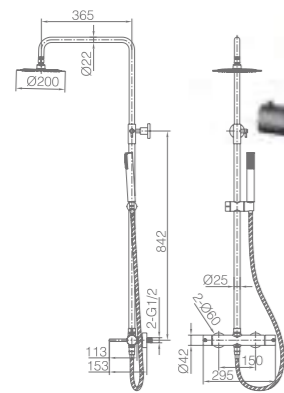

Ref.: **BDM039/BGM**

Black gun metal stainless steel S.304 telescopic bar.
Black gun metal stainless steel S.304 round shower head Ø20 cm, extra flat design and antilime system.
Elevated adjustable support handle.
Round 1 position handle shower.
Black gun metal brass single-lever with integrated flow-diverter.
Medium flow rate 12 l/min.
PVC hose 150 cm.
Ceramic cartridge Ø35 mm.