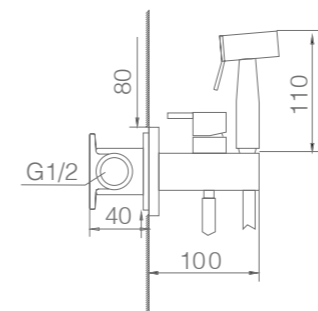

Ref.: **RDM001/BGM**

Concealed single-lever bidet.
Black gun metal brass.
Hot/Cold water.
1 position shower hand.
PVC hose.
Concealed body directly into the wall.
Without register box.
High resistance pre-assembling plug included.