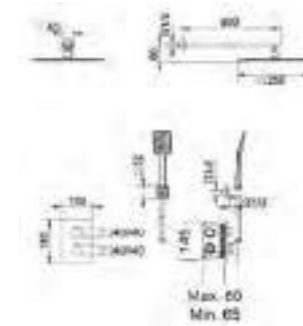

CIES

SERIES

MATT WHITE

Ref.: **GPC009/NG**

Matt black stainless steel S.304 shower head 25x25 cm, extra-flat design and anti-lime system.
 Matt black brass wall outlet tube.
 Square 1 position shower hand.
 Matt black brass thermostatic with 2 ways concealed box.
 Medium flow rate 20 l/min.
 Matt black brass square distributor.
 PVC hose 150 cm.
 Thermostatic cartridge TURN CLEAN SYSTEM.
 Wall bracket shower hand support with water outlet.
 Concealed body with register box.