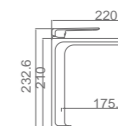

Single-lever high basin.
Brass body.
Matt black finish.
Ceramic cartridge Ø25 mm.
Flexible hoses 3/8".

Ref.: **BDF016-3NG**

Ref.: **BDF016-5NG**
(+5 cm HEIGHT)