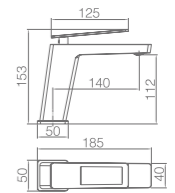

SUECIA

SERIES

MATT BLACK

SUECIA

SERIES

MATT BLACK

Ref.: **BDC032/NG**

Matt black stainless steel S.304 square telescopic bar.
 Matt black stainless steel S.304 square shower head 20x20 cm, extra flat design and antilime system.
 Elevated adjustable shower hand support.
 1 position shower hand.
 Matt black brass single-lever with integrated flow-diverter.
 Medium flow rate 12 l/min.
 PVC hose 150 cm.
 Ceramic cartridge Ø35 mm.