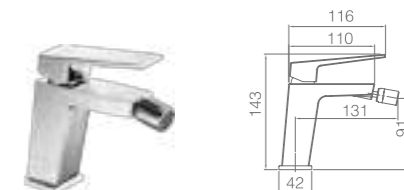

Ref.: **BDAR025-2**

Single-lever bidet.
Brass body.
Chrome finish.
Ceramic cartridge Ø26 mm TOP.
Flexible hoses 3/8".