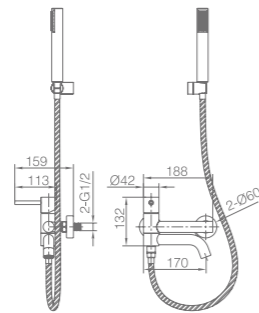

Ref.: **BDM039-40C**

Brass single-lever bath/shower kit.
Brushed gold finish.
Wall bracket ajustable ABS shower hand support.
Round 1 position shower hand.
PVC hose 180 cm.
Swivel spout inverter.
Medium flow rate 12 l/min.
Ceramic cartridge Ø35mm.