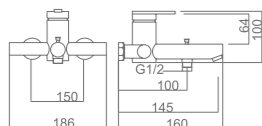

Ref.: BDR001-3OC

Single-lever high basin.
 Brass body.
 Brushed gold finish.
 Ceramic cartridge Ø 28 mm TOP.
 Flexible hoses 3/8".

ROMA

SERIES

BRUSHED GOLD

Ref.: **BDR001-4OC**

Brass single-lever bath/shower kit.
Brushed gold finish.
Wall bracket adjustable ABS shower hand support.
Round 1 position shower hand.
PVC hose 180 cm.
Medium flow rate 12 l/min.
Ceramic cartridge Ø35mm.