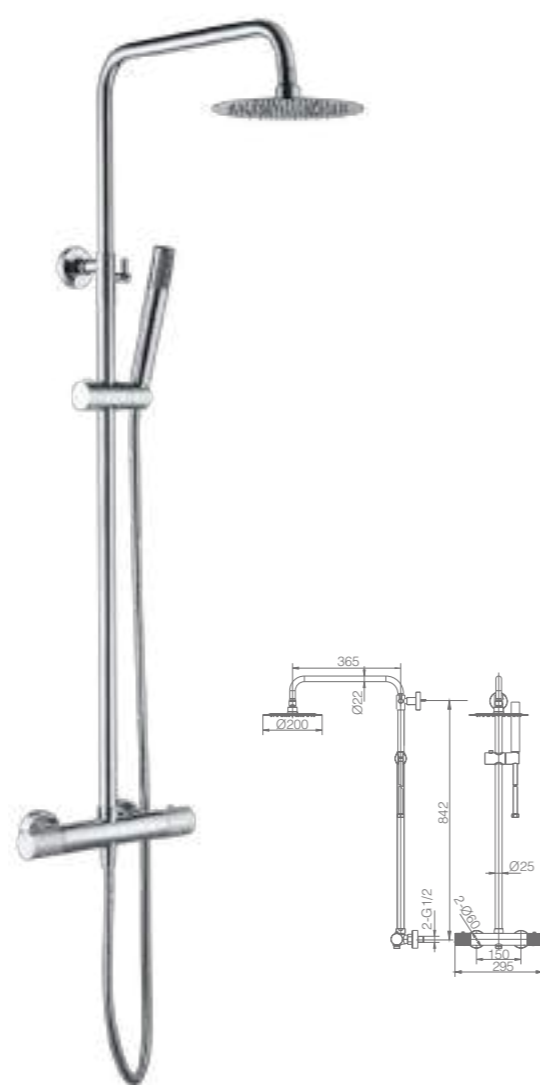

LINE
SERIES

CHROME

Ref.: **BDD038**

Chrome stainless steel S.304 telescopic bar.
 Chrome stainless steel S.304 round rainhead Ø20 cm, extra flat design and antilime system.
 Elevated adjustable shower hand support.
 Round 1 position shower hand.
 Chrome brass single-lever with integrated flow-diverter.
 Medium flow rate 12 l/min.
 PVC hose 150 cm.
 Ceramic cartridge Ø35 mm.