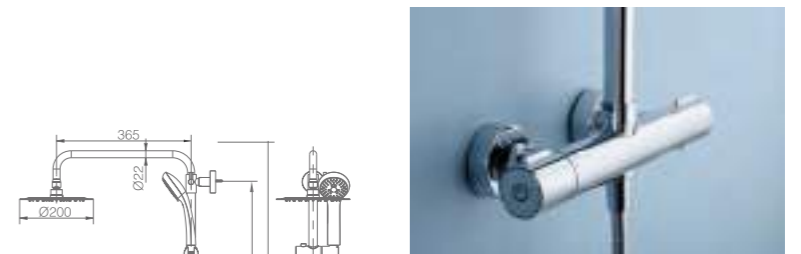

④ For to set the Safety Locking at >38 °C you only must to press the button and so, to avoid burns.

The integrated diverter allows to select the water flow in one direction or another.

ECO-KENT

SERIES

CHROME