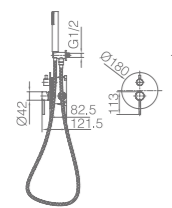

Ref.: **GPM039/ORC**

Brushed rose gold stainless steel S.304 shower head Ø25cm, extra-flat design and anti-lime system.
Brushed rose gold brass wall outlet tube.
Round 1 position shower hand.
Brushed rose gold brass single-lever with 2 ways concealed box.
Medium flow rate 20 l/min.
Brushed rose gold brass round distributor.
PVC hose 150 cm.
Ceramic single-lever cartridge Ø35 mm.
Wall bracket shower hand support with water outlet.
Concealed body with register box.