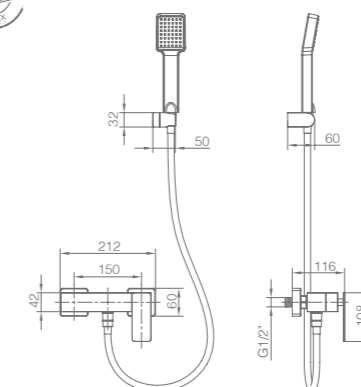

Ref.: **BDP048-5**

Brass single-lever shower kit.
Chrome finish.
Wall bracket ajustable ABS shower hand support.
Square 1 position shower hand.
PVC hose 180 cm.
Medium flow rate 12 l/min.
Ceramic cartridge Ø35mm.