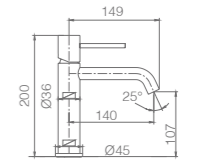

MONZA

SERIES

BLACK GUN METAL

Ref.: **BDM039-1BGM**

Single-lever basin.
Brass body.
Black gun metal finish.
Ceramic cartridge Ø 26 mm TOP.
Flexible hoses 3/8".