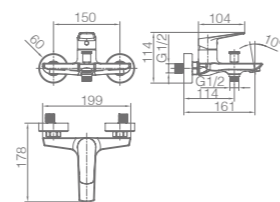

Ref.: BDZ044-3

Single-lever high basin.
 Brass body.
 Chrome finish.
 Ceramic cartridge Ø26 mm TOP.
 Flexible hoses 3/8".

BELGICA

SERIES

CHROME

Ref: **BDZ044-4**

Brass single-lever bath/shower kit.
 Chrome finish.
 Wall bracket ajustable ABS shower hand support.
 Round 3 positions shower hand.
 Metallic hose 180 cm.
 Medium flow rate 12 l/min.
 Ceramic cartridge Ø35 mm.