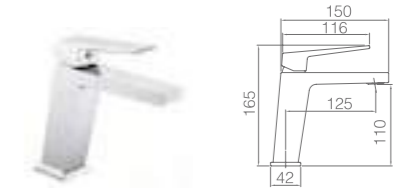

ART

SERIES

CHROME

Ref.: **BDAR025-1**

Single-lever basin.
Brass body.
Chrome finish.
Ceramic cartridge Ø26 mm TOP.
Flexible hoses 3/8".