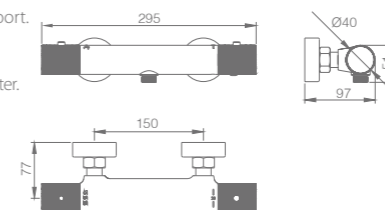

Ref.: **BTD038-50C**

Brushed gold brass thermostatic shower kit.
Brushed gold finish.
Wall bracket ajustable ABS shower hand support.
Round 1 position shower hand
PVC hose 180 cm.
Round brushed gold brass integrated flow-diverter.
Medium flow rate 12 l/min.
Thermostatic cartridge TURN CLEAN SYSTEM