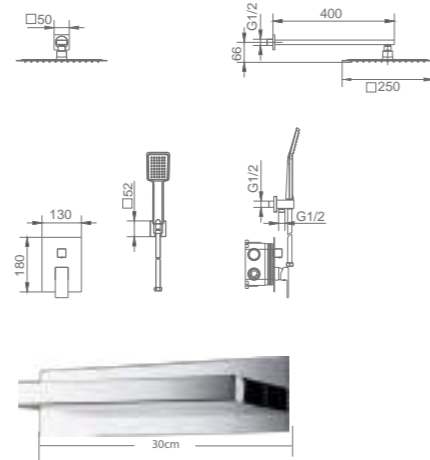

JAVA

SERIES

CHROME

Ref.: GPV017

Chrome stainless steel S.304 square shower head 25x25 cm, extra-flat design and anti-lime system.
Chrome stainless steel S.304 waterfall shower head 30 cm, extra-flat design and anti-lime system included.
Square 1 position shower hand.
Chrome brass single-lever with 3 ways concealed box.
Medium flow rate 20 l/min.
Chrome brass square distributor.
PVC hose 150 cm.
Ceramic single-lever cartridge Ø35 mm.
Wall bracket shower hand support with water outlet.
Concealed body with register box.