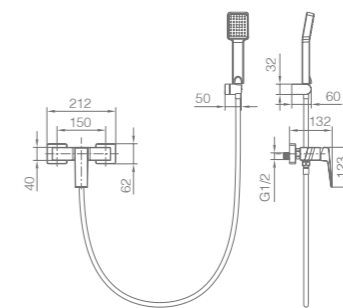

Ref.: **BDAR025-3OC**

Single-lever highbasin.
 Brass body.
 Brushed gold finish.
 Ceramic cartridge Ø26 mm TOP.
 Flexible hoses 3/8".

ART

SERIES

BRUSHED GOLD

Ref: **BDAR025-50C**

Brass single-lever shower kit.
Brushed gold finish.
Wall bracket adjustable ABS shower hand support.
Square 1 position shower hand.
PVC hose 180 cm.
Medium flow rate 12 l/min.
Ceramic cartridge Ø35mm.