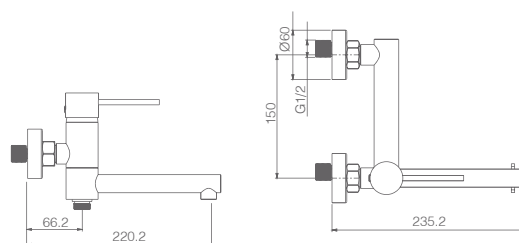

MILOS STICK

SERIES

Ref.: **BDYS045-4**

Chrome plated brass shower/bath mixer.
Reinforced flexible hose 180 cm.
ABS hand shower wall bracket.
Round handle shower.
Medium flow rate 12 l/min.
Single-lever ceramic cartridge $\varnothing$ 35 mm.

Certified faucet