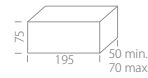

Ref.: BDC032-5NGOLD

Embedded bidet mixer.
Hot and cold water.
Handle 1 position.
Matt black and bright gold brass.
Anti-explosion steel reinforced
flexible hose 100 cm.