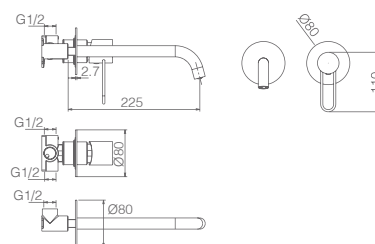

MILOS MATT BLACK

SERIES

Ref.: GLI019/NG

Matt black brass handle shower inlet wall bracket with embedded box.
In 2 separated parts.

EMBEDDED IN THE WALL.
NO BOX. (min. 45 / max. 65)

MILOS STICK MATT BLACK

SERIES