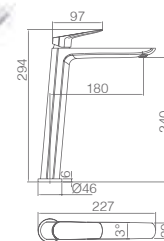

Ref.: **BDZ044-3**

Single-lever basin mixer XL-Size.
Chrome brass body mixer.
Ceramic cartridge Ø 25 mm.
Flexible hoses 3/8. Extra-flat aerator.

Certified faucet