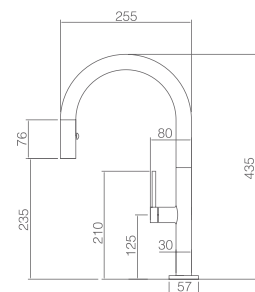

**ELECTROPHORESIS
LACQUER SYSTEM**