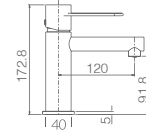

Ref.: **BDY027-3NG**

Single-lever basin mixer XL-Size.
 Matt black brass body mixer.
 Ceramic cartridge Ø 25mm.
 Flexible hoses 3/8.

MILOS STICK MATT BLACK

SERIES

Ref.: **BDYS045/NG**

Matt black Stainless steel S304 telescopic bar 100/140cm.
 Matt black Stainless steel S304 round rainhead Ø20 cm super-flat design and anti-lime system.
 Elevated adjustable support handle.
 Round handle shower 1 position changeable.
 Matt black brass single-lever mixer.
 Medium flow rate 12 l/min.
 Round matt black brass integrated flow-diverter.
 PVC flexible hose PVC 150 cm.
 Ceramic cartridge Ø 35 mm.