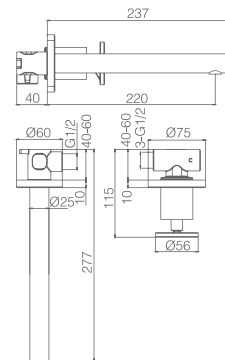

OLIMPO

MATT BLACK AND ROSE GOLD

SERIES

Ref.: GLC033/NOR

Matt black and rose gold brass handle shower inlet wall bracket with embedded box.
In 2 separated parts.

Installation