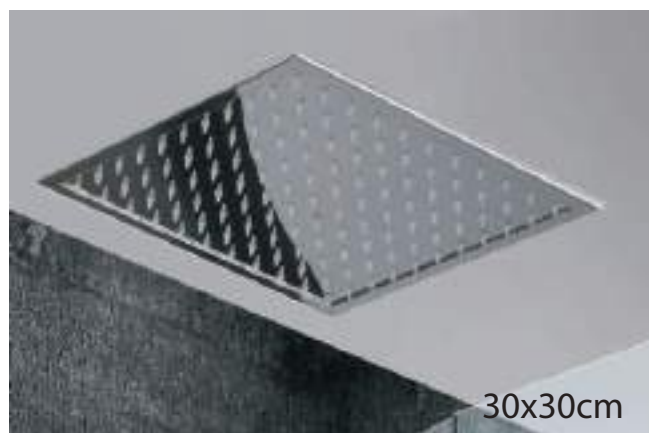

Ref. : GTG008 (Inset ceiling)

Chrome stainless steel S304, square rainhead 30x30 cm super-flat design and anti-lime system.
Square shower handle 1 position.
Chrome plated brass single lever mixer with 2 lines embedded box.
Medium flow rate 12 l/min.
Chrome plated brass square flow-diverter.
PVC flexible hose 150 cm.
Ceramic single lever cartridge 35 mm.
Preframe included.
Handle shower inlet wall bracket.