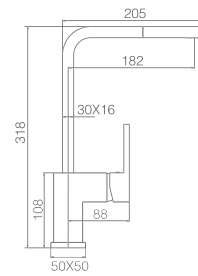

COX

SERIES

Ref.: GCC001

Single lever sink mixer.
Chrome plated brass body mixer.
Ceramic cartridge 35 cm.
Connecting tubes 50 cm.

Certified faucet