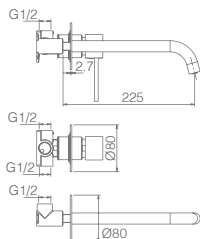

MILOS STICK

MATT BLACK AND ROSE GOLD

SERIES

Ref.: GLIS045/NOR

Matt black and rose gold brass handle shower inlet wall bracket with embedded box.
In 2 separated parts.

EMBEDDED IN THE WALL.
NO BOX. (min. 45 / max. 65)