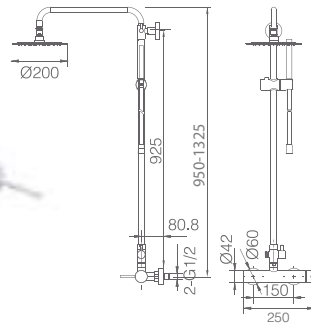

Ref.: **BDY027-3BL**

Single-lever basin mixer XL-Size.
 MATT WHITE brass body mixer.
 Ceramic cartridge Ø 25 mm.
 Flexible hoses 3/8.

MILOS STICK MATT WHITE

SERIES

Ref.: **BDYS045/BL**

Stainless steel S304 telescopic bar 95/132,5m.
MATT WHITE Stainless steel S304 round rainhead Ø20 cm super-flat design and anti-lime system.
Elevated adjustable support handle.
Round handle shower 1 position changeable.
MATT WHITE e brass single-lever mixer.
Medium flow rate 12 L/min. Round MATT WHITE brass integrated flow-diverter.
PVC Reinforced flexible hose 150 cm.
Ceramic cartridge Ø 35mm.