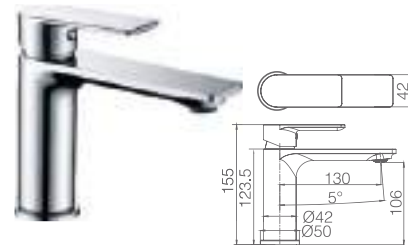

ENERGY SAVING SYSTEM

Ref.: BDO020-1

Single-lever mixer of basin M-Size.
Chromed brass faucet body
Ceramic cartridge Ø 35mm.
Flexible hoses 3/8
Opening in cold