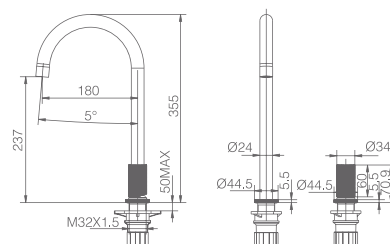

MANACOR MATT BLACK

ELECTROPHORESIS
LACQUER SYSTEM

SERIES

Ref.: **GCM001/NG**

Single lever sink mixer.
Matt black brass body mixer.
Ceramic cartridge 25 cm.
Connecting tubes 50 cm.

MANACOR

MATT WHITE

SERIES