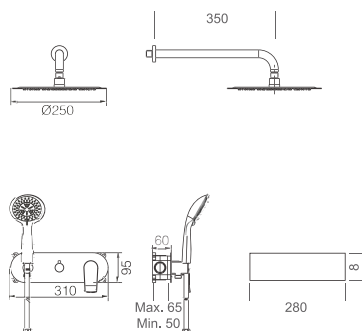

Combinable series with mod. Valencia, Nantes.

ITALIA

SERIES

ITALIA

SERIES

Ref.:GPI013

Chrome stainless steel S304 round rainhead ø25 cm super-flat design and anti-lime system.
Brass wall outlet tube.
Round handle shower.
Chrome plated brass single lever mixer with 2 lines embedded box.
Medium flow rate 20 l/min.
Chrome plated brass round flow-diverter.
PVC flexible hose 150 cm.
Ceramic single lever cartridge 35 mm.