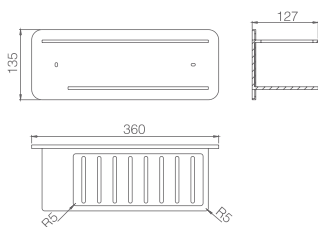

BETHARI

SERIES

BETHARI

SERIES

Ref.: **ADT009**

Front Storage basket Bethari chromed
Steel S304

Ref.: **ADT009/NOR**

Front Storage basket Bethari matt black
and rose gold
Steel S304