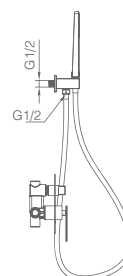

SUECIA

SERIES

EMBEDDED IN THE
WALL.
NO BOX.

Ref.: BDC032-6NG

Matt black Stainless steel S304 square rainhead 25x25 cm. Super-flat design and anti-lime system.

Matt black wall brass outlet tube.

Square handle shower.

Matt black brass single lever mixer with 2 lines embedded box.

Medium flow rate 12 l/min.

Matt black brass square distributor.

PVC flexible hose 150 cm.

Single lever cartridge 35 mm.

Handle shower inlet wall bracket.