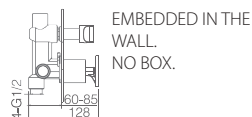

OLIMPO

MATT BLACK AND ROSE GOLD

SERIES

EMBEDDED IN THE WALL.
NO BOX.

Ref.: GPC033/NOR

Matt black and rose gold stainless steel S304 round rainhead Ø25cm.
Super-flat design and anti-lime system.
Matt black and rose gold wall brass outlet tube.
Round shower handle.
Matt black and rose gold brass single lever mixer with 2 lines embedded box.
Medium flow rate 12 l/min.
Matt black and rose gold brass round distributor.
PVC flexible hose 150 cm.
Single lever cartridge 35 mm.
Handle shower inlet wall bracket.