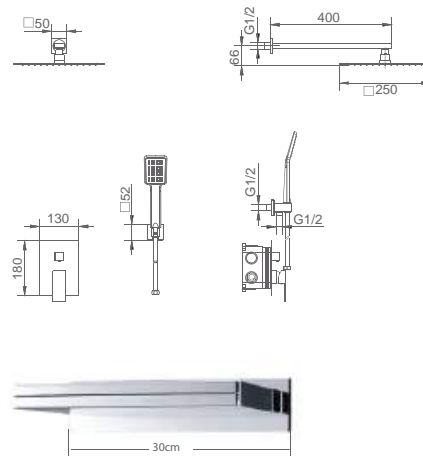

JAVA

SERIE

Embedded bath/shower set. Relax in its purest form, thanks to its large dimensions waterfall.
A multifunctional product with different uses: bath fill function, rainhead and shower handle.

Ref.:GPV017

Chrome stainless steel S304 square rainhead 25x25 cm
super-flat design and anti-lime system.
Square shower handle 1 position.
Chrome plated brass single lever mixer with 3 lines.
Steel S304 waterfall bath inlet 30 cm.
Medium flow rate 20 l/min.
Chrome plated brass square flow-diverter.
PVC flexible hose 150 cm.
Ceramic single lever cartridge 35 mm.
Handle shower inlet wall bracket.
Wall square tubing.