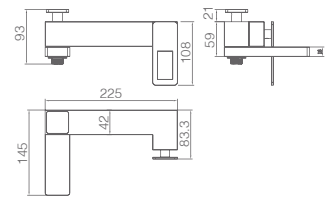

Ref.: **BDC032-7**

Chrome plated brass shower/bath mixer.
Reinforced flexible hose 180 cm.
ABS hand shower wall bracket.
Round handle shower.
Medium flow rate 12 l/min.
Single-lever ceramic cartridge Ø 35 mm.