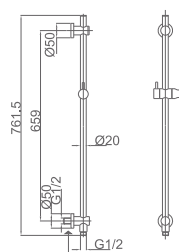

BORNEO

SERIES

Ref.: GPB022

Chromed stainless steel S304 square rainhead 25x25 cm. super-flat design and anti-lime system.
Wall square tubing.
Chromed brass shower bar with water inlet direct to the wall and square handle shower 3 positions.
Chromed brass embedded single lever mixer faucet of 2 lines with integrated distributor
Medium flow rate 20 l/min.
PVC flexible hose 150 cm.
Ceramic cartridge $\varnothing$ 35mm.

Water intake from the wall