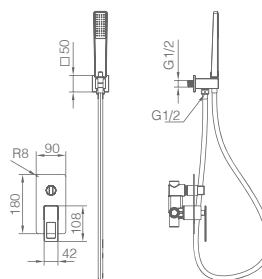

SUECIA

SERIES

EMBEDDED IN THE
WALL.
NO BOX.

Ref.: BDC032-6NGOLD

Matt black and bright gold Stainless steel S304 square rainhead 25x25 cm. Super-flat design and anti-lime system.

Matt black and bright gold wall brass outlet tube.

Square handle shower.

Matt black and bright gold brass single lever mixer with 2 lines embedded box.

Medium flow rate 12 l./min.

Matt black and bright gold brass square distributor.

PVC flexible hose 150 cm.

Single lever cartridge 35 mm.

Handle shower inlet wall bracket.