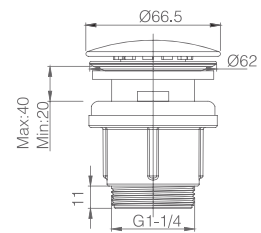

Ref. : VCC009

Suitable for all toilets and bidets, with or without overflow.
Guaranteed open/close system for cycles of 20.000 uses.
Internal thread of 1 ¼
Made in PVC .
Quick and easy mounting.