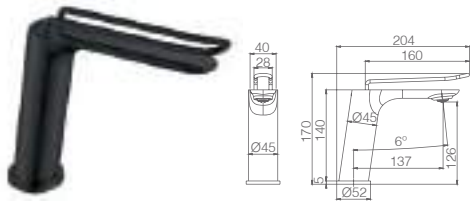

Ref.: **BDH041-1NG**

Single-lever basin mixer M-Size.
Matt black brass body mixer.
Ceramic cartridge Ø 25 mm.
Flexible hoses 3/8.