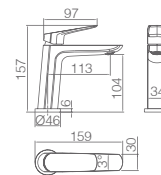

Ref.: **BDZ044-1**

Single-lever basin mixer M-Size.
Chrome brass body mixer.
Ceramic cartridge Ø 25 mm.
Flexible hoses 3/8. Extra-flat aerator.

Certified faucet