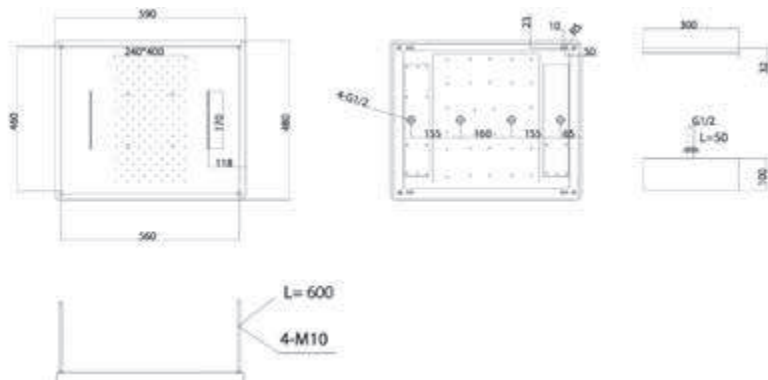

MATT BLACK

ELECTROPHORESIS LACQUER SYSTEM

Ref.: RDG590-P/NG

With pre-frame

Material: Stainless steel S304.
Matt black finish
Three outputs