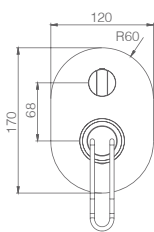

BELICE

SERIES

EMBEDDED IN THE WALL.
NO BOX.

Ref.: GPH041

Chrome stainless inox steel S304 round rainhead Ø25 cm. Super-flat design and anti-lime system.
Chrome brass wall outlet tube.
Round shower handle.
Chrome brass single lever mixer with 2 lines embedded box.
Medium flow rate 12 l./min.
Chrome brass round distributor.
PVC flexible hose 150 cm.
Ceramic single lever cartridge 35 mm.
Inlet wall bracket.