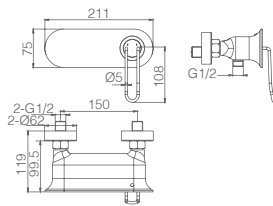

SERIES

Ref.: **BDH041-1**

Single-lever basin mixer M-Size.
 Chrome brass body mixer.
 Ceramic cartridge Ø 25 mm.
 Flexible hoses 3/8.

Ref.: **BDH041-3**

Single-lever basin mixer XL-Size.
 Chrome brass body mixer.
 Ceramic cartridge Ø 25 mm.
 Flexible hoses 3/8.