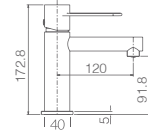

MATT BLACK AND ROSE GOLD

SERIES

MILOS

MATT BLACK AND ROSE GOLD

SERIES

Ref.: **BDY027/NOR**

Matt black and rose gold Stainless steel S304 telescopic bar 100/140cm.
 Matt black and rose gold Stainless steel S304 round rainhead Ø20 cm super-flat design and anti-lime system.
 Elevated adjustable support handle.
 Round handle shower 1 position changeable.
 Matt black and rose gold brass single-lever mixer.
 Medium flow rate 12 L/min.
 Round Matt black and rose gold brass integrated flow-diverter.
 PVC flexible hose PVC 150 cm.
 Ceramic cartridge Ø 35 mm.