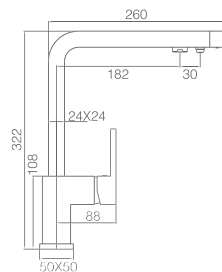

Ref.: GOS002/NG

2 level single lever sink mixer. (Osmosis)
Matt black plated brass body mixer.
Ceramic cartridge 35 cm.
Connecting tubes 50 cm.