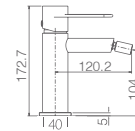

Ref.: **BDY027-1NG**

Single-lever basin mixer.
Matt black brass body mixer.
Ceramic cartridge Ø 25mm.
Flexible hoses 3/8.