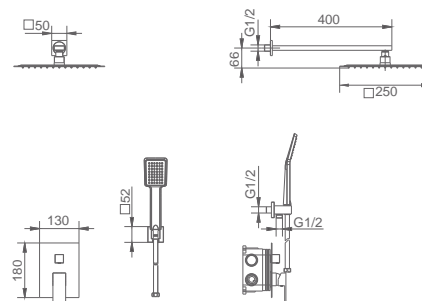

DUBLÍN MATT BLACK

SERIES

**ELECTROPHORESIS
LACQUER SYSTEM**

Ref. : GPE006/NG

Matt black stainless steel S304 square rainhead 25x25 cm super-flat design and anti-lime system.

Wall outlet tube.

Square handle shower.

Matt black plated brass single lever mixer with 2 lines embedded box.

Matt black plated brass round distributor.

Medium flow rate 20 l/min.

PVC flexible hose 150 cm matt black.

Ceramic single lever cartridge 35 mm.

Inlet wall bracket.

Combinable series with mod. Art.

Max. 80
Min. 65