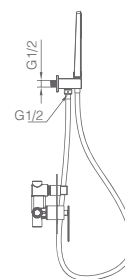

SUECIA

SERIES