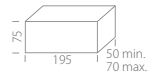

SUECIA

SERIES

Ref.: BDC032-4

Handle shower inlet wall bracket.
Chrome brass.
Embedded box.

Ref.: BDC032-5

Embedded bidet mixer.
Hot and cold water.
Handle 1 position.
Chrome brass.
Anti-explosion steel reinforced
flexible hose 100 cm.

EMBEDDED IN THE WALL.
NO BOX.