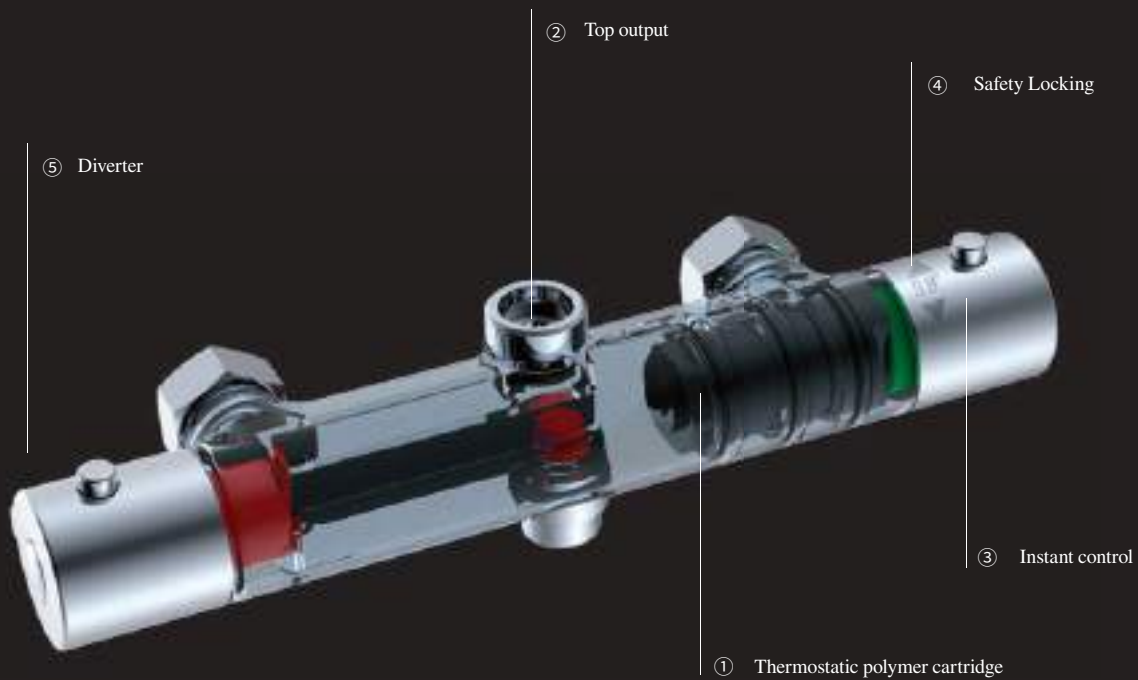

38°C

---

① With the advanced polymer cartridge, set your desired temperature, then enjoy perfect comfort knowing your water won't suddenly heat up or go cold no matter how the supply fluctuates.

③ With the Instant Control button, will control easily the appropriate temperature in an instant to avoid changes in the pressure or temperature, this will help you to achieve a pleasant experience.

② To improve the sensitivity of the thermostatic accessories, the top output shall remain constant in high or low water pressure.

④ For to set the Safety Locking at >38 °C you only must to press the button and so, to avoid burns.

⑤ The integrated diverted allows to select the water flow in one direction or another.