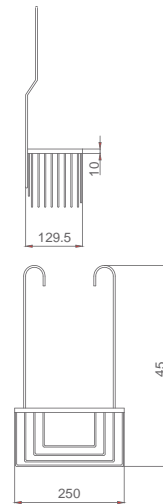

Ref.: ADG003 (FOR FAUCETS)

Material: Stainless steel S 304
Finish: Chromed