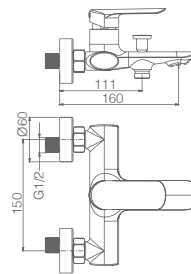

Certified faucet

Ref.: **BDG040-3**

Single-lever basin mixer XL-Size.
 Chrome brass body mixer.
 Ceramic cartridge Ø 35 mm.
 Flexible hoses 3/8. Extra-flat aerator.

Certified faucet

URAL

SERIES

**NEW
OVAL BODY**