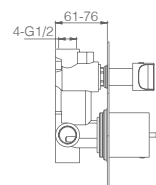

CROACIA BLACK MATT

SERIES

EMBEDDED IN THE
WALL.
NO BOX.

Ref.: GPJ041/NG

Matt black stainless inox steel S304 round rainhead Ø25 cm. Super-flat design and anti-lime system.
Ceiling matt black outlet tube.
Round matt black shower handle.
Matt black brass single lever mixer with 2 lines embedded box.
Medium flow rate 12 l/min.
Matt black brass round distributor.
PVC matt black flexible hose 150 cm.
Ceramic single lever cartridge 35 mm.
Inlet wall bracket.