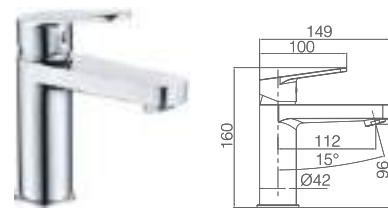

TEIDE

SERIES

TEIDE

SERIES

TEIDE

SERIES

Ref: BDT021

Stainless steel S304 extendable shower bar (94/130)
 Chrome Stainless steel S304 round rainhead Ø 20 cm. super-flat design and anti-lime system.
 Support for handle shower adjustable in height.
 Round handle shower.
 Chrome brass faucet single-lever mixer
 Medium flow rate 12l/min.
 Chrome plated brass round distributor.
 Reinforced flexible hose 150 cm
 Ceramic cartridge Ø 35mm.