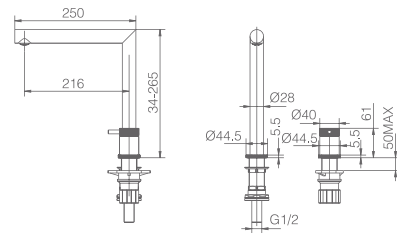

Folding single lever sink mixer.
Chrome brass body mixer.
Ceramic cartridge 25 cm.
Connecting tubes 50 cm.

Installation

ITACA MATT BLACK

SERIES

**ELECTROPHORESIS
LACQUER SYSTEM**

Ref.: **GCE018/NG**

Folding single lever sink mixer.
Matt black brass body mixer.
Ceramic cartridge 25 cm.
Connecting tubes 50 cm.