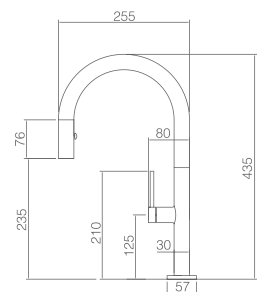

SERIES

Ref: **GCE017/NOR**

Single lever pull-out sink mixer.
 Matt black and rose gold brass body mixer.
 Ceramic cartridge 35 cm.
 Connecting tubes 50 cm.

MENORCA

SERIES

Ref.: GCE019

Single lever pull-out sink mixer.
Chrome brass body mixer.
Ceramic cartridge 35 cm.
Connecting tubes 50 cm.