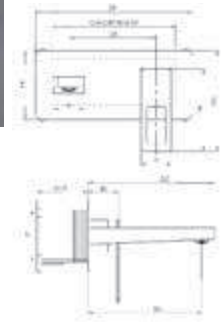

SUECIA

SERIES