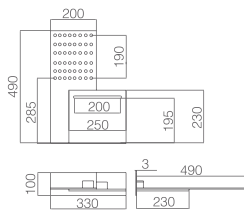

Embedded box.

**ELECTROPHORESIS
LACQUER SYSTEM**