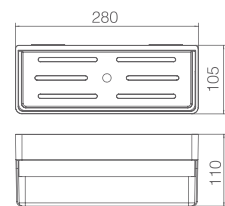

Ref.: **ANG005**

Material: PVC
Finish: Matt black