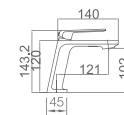

Ref.: BDF016-1

Single-lever basin mixer M-Size.
Chrome plated brass body mixer.
Ceramic cartridge 25 mm.
Flexible hoses 3/8.