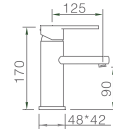

Ref.: BDS008

Stainless steel S304 telescopic bar 94/132 cm.
Chrome Stainless steel S304 round rainhead Ø20 cm super-flat design and anti-lime system.
Elevated adjustable support handle.
Round handle shower 3 position changeable.
Chrome plated brass mixer.
Medium flow rate 12 l/min.
Round chrome plated brass integrated flow-diverter.
Reinforced flexible hose 150 cm.
Single-lever ceramic cartridge Ø 35 mm.

Certified faucet