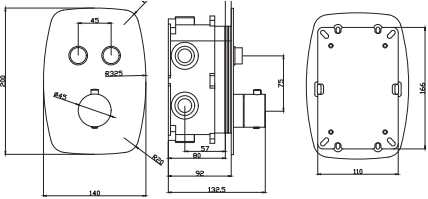

EMBEDDED THERMOSTATIC