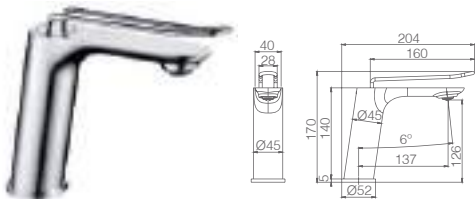

SERIES

Ref.: **BDH041-1**

Single-lever basin mixer M-Size.
 Chrome brass body mixer.
 Ceramic cartridge Ø 25 mm.
 Flexible hoses 3/8.

Ref.: **BDH041-3**

Single-lever basin mixer XL-Size.
 Chrome brass body mixer.
 Ceramic cartridge Ø 25 mm.
 Flexible hoses 3/8.