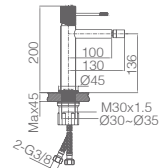

Ref.: **BDD038-2NG**

Single-lever bidet mixer.
Matt black brass body mixer.
Ceramic cartridge Ø 35 mm.
Flexible hoses 3/8.