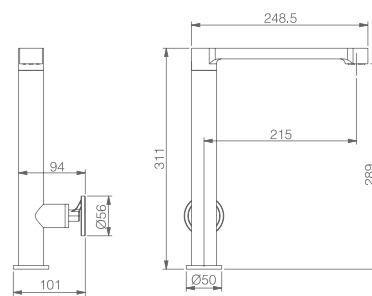

Ref.: **GCC033/NOR**

Single lever sink mixer.
Matt black and rose gold brass body mixer.
Ceramic cartridge 25 cm.
Connecting tubes 50 cm.