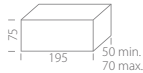

Ref.: BDC032-5NOR
Embedded bidet mixer.
Hot and cold water.
Handle 1 position.
Matt black and rose gold brass.
Anti-explosion steel reinforced
flexible hose 100 cm.

EMBEDDED IN THE WALL.
NO BOX.