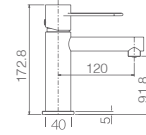

Ref.: **BDY027/NG**

Matt black Stainless steel S304 telescopic bar 100/140cm.
Matt black Stainless steel S304 round rainhead Ø20 cm super-flat design and anti-lime system.
Elevated adjustable support handle.
Round handle shower 1 position changeable.
Matt black brass single-lever mixer.
Medium flow rate 12 l/min.
Round matt black brass integrated flow-diverter.
PVC flexible hose PVC 150 cm.
Ceramic cartridge Ø 35 mm.