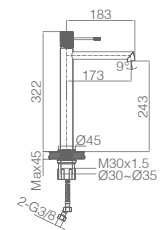

SERIES

Ref.: **BDD038-10C**

Single-lever basin mixer M-Size.
Brushed gold brass body mixer.
Ceramic cartridge Ø 35 mm.
Flexible hoses 3/8.

Ref.: **BDD038-20C**

Single-lever bidet mixer M-Size.
Brushed gold brass body mixer.
Ceramic cartridge Ø 35 mm.
Flexible hoses 3/8.