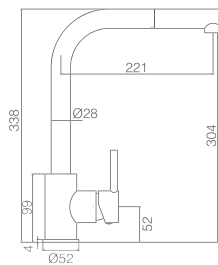

MALTA MATT BLACK

SERIES

**ELECTROPHORESIS
LACQUER SYSTEM**

Ref.: **GCE006/NG**

Single lever pull-out sink mixer.
Matt black brass body mixer.
Ceramic cartridge 35 cm.
Connecting tubes 50 cm.

Certified faucet