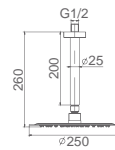

MÓNACO

SERIES