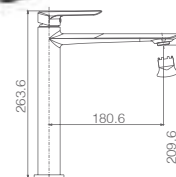

Ref.: **BDG040-3NQ**

Single-lever basin mixer XL-Size.
Brushed nickel body mixer.
Ceramic cartridge Ø 35 mm.
Flexible hoses 3/8. Extra-flat aerator.

Certified faucet