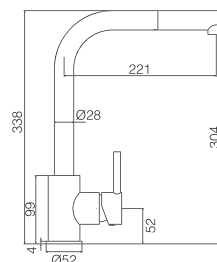

MOSCU

SERIES

Ref.: GCE006/AC

Single lever pull-out sink mixer.
Brass body mixer steel S316.
Ceramic cartridge 35 cm.
Connecting tubes 50 cm.

Certified faucet