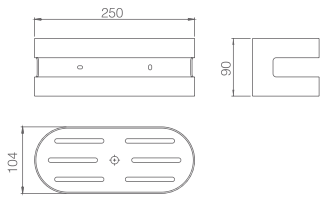

NIRMALA

SERIES

Ref.: **ADL012/NG**

Front Storage basket Nirmala matt
black
Steel S304