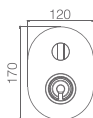

OLIMPO

SERIES

EMBEDDED IN THE WALL.
NO BOX.

Ref.: GPC033

Chrome stainless steel S304 round rainhead 25x25 cm. Super-flat design and anti-lime system.
Chrome wall brass outlet tube.
Round shower handle.
Chrome brass single lever mixer with 2 lines embedded box.
Medium flow rate 12 l/min.
Chrome brass round distributor.
PVC flexible hose 150 cm.
Single lever cartridge 35 mm.
Handle shower inlet wall bracket.