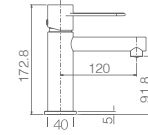

Matt black and rose gold Stainless steel S304 telescopic bar 100/140cm.
 Matt black and rose gold Stainless steel S304 round rainhead Ø20 cm super-flat design and anti-lime system.
 Elevated adjustable support handle.
 Round handle shower 1 position changeable.
 Matt black and rose gold brass single-lever mixer.
 Medium flow rate 12 l/min.
 Round Matt black and rose gold brass integrated flow-diverter.
 PVC flexible hose PVC 150 cm.
 Ceramic cartridge Ø 35 mm.