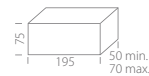

Ref.: BDC032-4NG

Handle shower inlet wall bracket.
Matt black brass.
Embedded box.