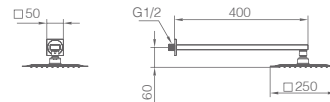

SUECIA

SERIES

EMBEDDED IN THE
WALL.
NO BOX.

Ref.: BDC032-6NOR

Matt black and rose gold Stainless steel S304 square rainhead 25x25 cm.
Super-flat design and anti-lime system.
Matt black and rose gold wall brass outlet tube.
Square handle shower.
Matt black and rose gold brass single lever mixer with 2 lines embedded box.
Medium flow rate 12 l./min.
Matt black and rose gold brass square distributor.
PVC flexible hose 150 cm.
Single lever cartridge 35 mm.
Handle shower inlet wall bracket.