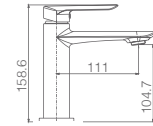

Ref.: **BDG040-1**

Single-lever basin mixer M-Size.
Chrome brass body mixer.
Ceramic cartridge Ø 35 mm.
Flexible hoses 3/8. Extra-flat aerator.

Certified faucet