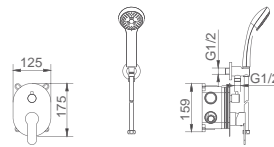

MÓNACO

SERIES