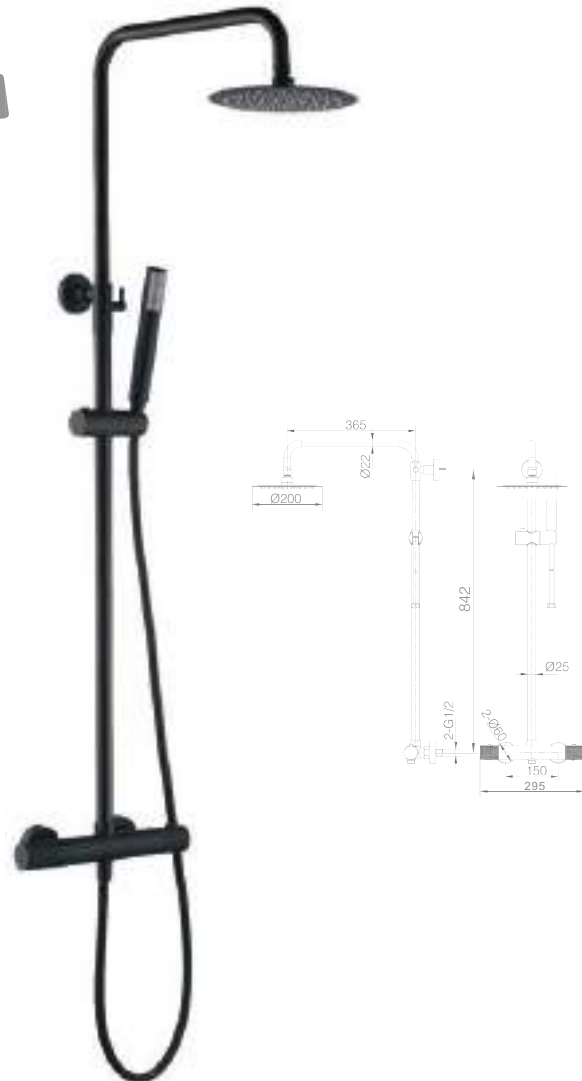

LINE MATT BLACK

SERIES

Start/stop button
(PATENTED SYSTEM)

LINE
MATT BLACK
SERIES

Start/stop button
(PATENTED SYSTEM)

Ref.: **BTD038-B/NG**
Bath

Matt black stainless steel S304 telescopic bar 115/165 cm.
 Matt black stainless steel S304 round rainhead Ø20 cm super-flat design and anti-lime system.
 Elevated adjustable support handle.
 Round handle shower 1 position.
 Matt black brass thermostatic mixer.
 Medium flow rate 12 l/min.
 Round matt black brass integrated flow-diverter.
 PVC matt black flexible hose 150 cm.
 Thermostatic cartridge TURN CLEAN SYSTEM

Ref.: **BTD038/NG**

Matt black stainless steel S304 telescopic bar 95/132 cm.
 Matt black stainless steel S304 round rainhead Ø20 cm super-flat design and anti-lime system.
 Elevated adjustable support handle.
 Round handle shower 1 position changeable.
 Matt black brass thermostatic mixer.
 Medium flow rate 12 l/min.
 Round matt black brass integrated flow-diverter.
 PVC matt black flexible hose 150 cm.
 Thermostatic cartridge TURN CLEAN SYSTEM