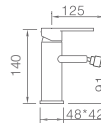

Ref.: BDS008-1

Single-lever basin mixer.
Chrome plated brass body mixer.
Ceramic cartridge Ø 35mm.
Flexible hoses 3/8.

Certified faucet