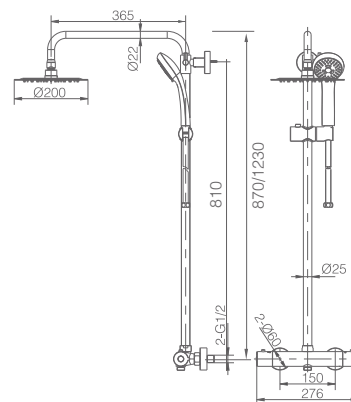

LONDRES

SERIES

One of our most competitive model of the excellent quality/price ratio.

Ref.: BTL011

Chrome Stainless steel S304 round rainhead Ø20 cm.
Super-flat design and anti-lime system.
Support for handle shower adjustable in height
Telescopic bar 87/123 cm.
Round handle shower 3 position changeable.
Chrome plated brass thermostatic mixer with integrated flow-diverter.
Medium flow rate 12 l./min.
Reinforced flexible hose 150 cm.
Thermostatic cartridge .