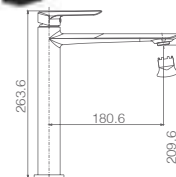

Single-lever bidet mixer.
 Matt black brass body mixer.
 Ceramic cartridge Ø 35 mm.
 Flexible hoses 3/8.

Certified faucet

Ref.: **BDG040-3NG**

Single-lever basin mixer XL-Size.
 Matt black brass body mixer.
 Ceramic cartridge Ø 35 mm.
 Matt black flexible hoses 3/8. Extra-flat aerator.