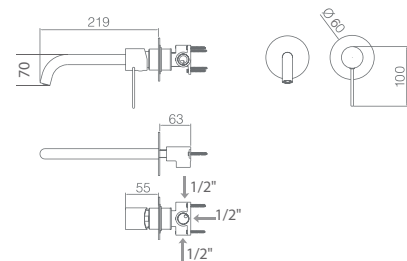

Ref.: GLT023/BL

Matt white brass handle shower inlet wall bracket with embedded box.
In 2 separated parts.