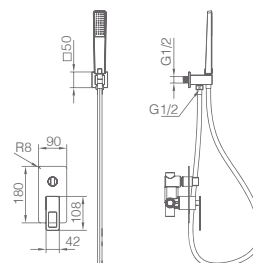

Medium flow rate 12 l./min.

Matt black and bright gold brass square distributor.

PVC flexible hose 150 cm.

Single lever cartridge 35 mm.

Handle shower inlet wall bracket.

ESTOCOLMO

SERIES

EMBEDDED IN THE
WALL.
NO BOX.