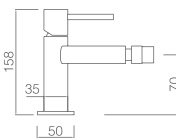

Ref.: BDK034-1

Single-lever basin mixer. High resistance and anti-corrosive quality.
Chrome S316 steel body mixer.
Ceramic cartridge Ø 25 mm.
Flexible hoses 3/8.