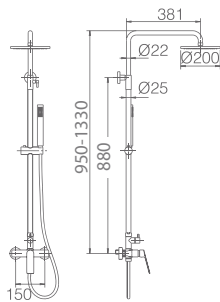

Ref.: BDX023/NG

Stainless steel S304 extendable shower bar 95/133cm
Matt black Stainless steel S304 round rainhead Ø 20 cm. super-flat design and anti-lime system.
Support for handle shower adjustable in height.
Round handle shower 3 position changeable.
Matt black brass faucet single-lever mixer
Medium flow rate 12l/min.
Matt black plated brass round distributor.
PVC matt black hose 150 cm.
Ceramic cartridge Ø 25mm.