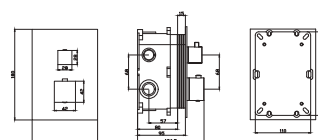

Ref.: GST44V (4 lines)

Chrome plated brass embedded
thermostatic, 4 lines.
Embedded box.
Chrome brass
**Thermostatic cartridge TURN
CLEAN SYSTEM.**