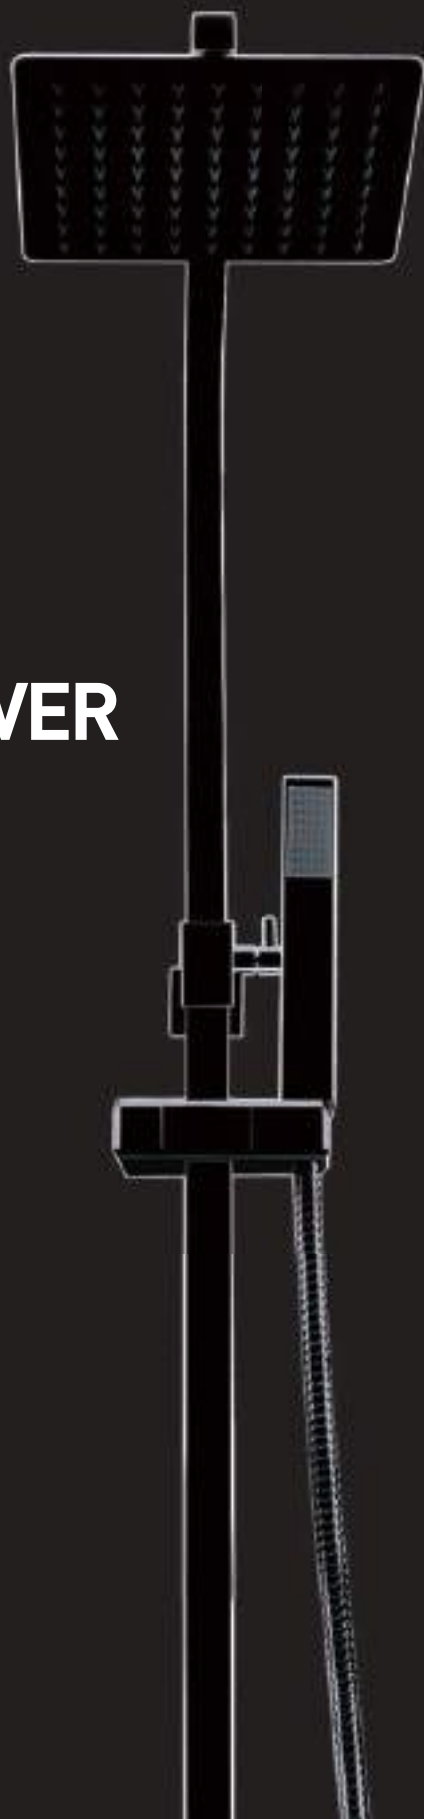

**SQUARE
SINGLE-LEVER
TAPS**

New creation of IMEX and precise lines with a square polished chrome and exceptional.

VALENCIA

SERIES

MODERNITY AND WARMTH.

A model with a straight and square design, allow for a great versatility.