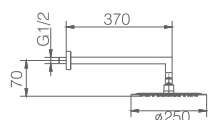

BORNEO

SERIES

Ref.: GPB022

Chromed stainless steel S304 square rainhead 25x25 cm. super-flat design and anti-lime system.
Wall square tubing.
Chromed brass shower bar with water inlet direct to the wall and square handle shower 3 positions.
Chromed brass embedded single lever mixer faucet of 2 lines with integrated distributor
Medium flow rate 20 l/min.
PVC flexible hose 150 cm.
Ceramic cartridge $\varnothing$ 35mm.

Water intake from the wall