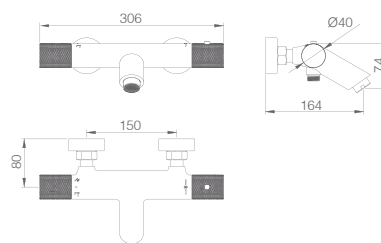

Certified faucet

LINE

SERIES

LINE

SERIES

Ref.: **BDD038**

Stainless steel S304 telescopic bar 95/132 cm.
 Chrome stainless steel S304 round rainhead Ø20 cm super-flat design and anti-lime system.
 Elevated adjustable support handle.
 Round handle shower
 Chrome brass single-lever mixer.
 Medium flow rate 12 l/min.
 Round chrome brass integrated flow-diverter.
 Reinforced flexible hose 150 cm.
 Ceramic cartridge Ø 35 mm.

Certified faucet

Ref.: **BDD038-1**

Single-lever basin mixer M-Size.
 Chrome brass body mixer.
 Ceramic cartridge Ø 25 mm.
 Flexible hoses 3/8.

Certified faucet

Ref.: **BDD038-2**

Single-lever bidet mixer.
 Chrome brass body mixer.
 Ceramic cartridge Ø35 mm.
 Flexible hoses 3/8.

Certified faucet

Ref.: **BDD038-3**

Single-lever basin mixer XL-Size.
 Chrome brass body mixer.
 Ceramic cartridge Ø 25 mm.
 Flexible hoses 3/8.

Certified faucet

LINE

SERIES

Ref.: BTD038-5

Wall bracket
Elevated adjustable support handle.
Round handle shower
Chrome brass thermostatic shower mixer.
Medium flow rate 12 l/min.
Round chrome brass integrated flow-diverter.
Reinforced flexible hose 150 cm.
Thermostatic cartridge TURN CLEAN SYSTEM