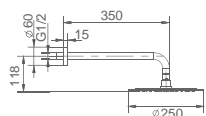

OLIMPO

BLACK MATT

SERIES

Ref.: GPC033/NG

Matt black stainless steel S304 round rainhead Ø25cm. Super-flat design and anti-lime system.
Matt black wall brass outlet tube.
Round shower handle.
Matt black brass single lever mixer with 2 lines embedded box.
Medium flow rate 12 l/min.
Matt black brass round distributor.
PVC flexible hose 150 cm.
Single lever cartridge 35 mm.
Handle shower inlet wall bracket.