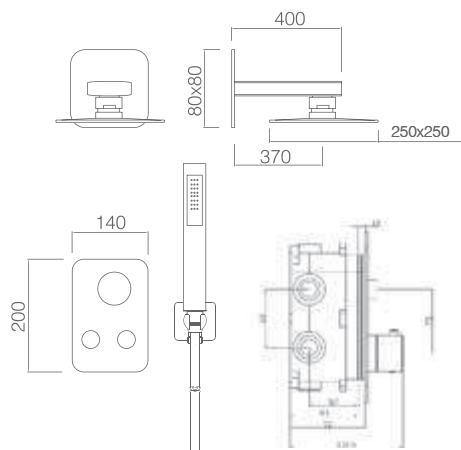

Medium flow rate 20 l/min.

Push button and chrome brass distributor.

PVC flexible hose 150 cm.

Self-cleaning thermostatic cartridge TURN CLEAN SYSTEM.

Handle shower inlet wall bracket.

PORTUGAL

VIDEO SPOT

PROFESSIONAL TECHNICAL VIDEO