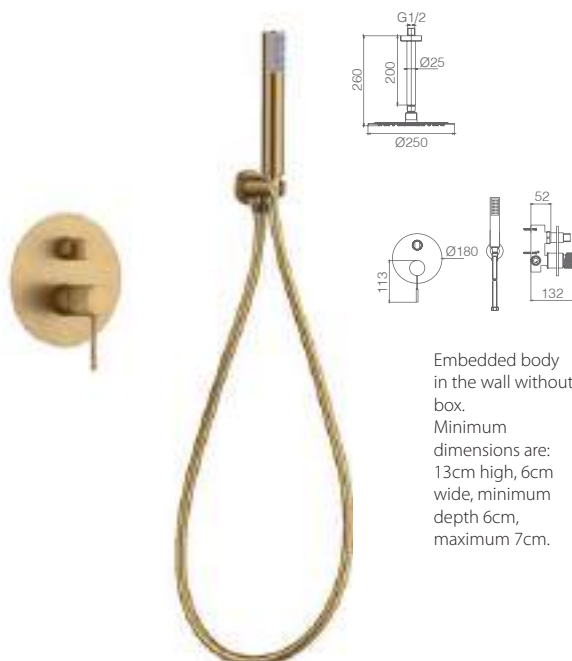

Ref.: **BDD038-30C**

Single-lever basin mixer XL-Size.
Brushed gold brass body mixer.
Ceramic cartridge Ø 35 mm.
Flexible hoses 3/8.

LINE

BRUSHED GOLD

SERIES

Ref.:BTD038-50C

Elevated adjustable support handle.
 Round brushed gold handle shower
 Brushed gold brass shower thermostatic shower mixer.
 Medium flow rate 12 l./min.
 Round brushed gold brass integrated flow-diverter.
 PVC brushed gold flexible hose 150 cm.
 Thermostatic cartridge TURN CLEAN SYSTEM

Ref.: BTD038-40C

Elevated adjustable support handle.
 Round brushed gold handle shower
 Brushed gold brass thermostatic shower/bath mixer.
 Medium flow rate 12 l./min.
 Round brushed gold brass integrated flow-diverter.
 PVC brushed gold flexible hose 150 cm.
 Thermostatic cartridge TURN CLEAN SYSTEM

LINE BRUSHED GOLD

SERIES

LINE

SERIES

Embedded body in the wall without box.
Minimum dimensions are: 13cm high, 6cm wide, minimum depth 6cm, maximum 7cm.

Ref.: GPD038/OC

Brushed gold stainless inox steel round rainhead Ø25 cm. Super-flat design and anti-lime system.
Brushed gold brass wall outlet tube.
Round brushed gold shower handle.
Brushed gold brass single lever mixer with 2 lines embedded box.
Medium flow rate 20 l/min.
Brushed gold brass round distributor.
PVC brushed gold flexible hose 150 cm.
Ceramic single lever cartridge 35 mm.
Inlet wall bracket.

TOP

SERIES

Embedded body in the wall without box.
Minimum dimensions are: 13cm high, 6cm wide, minimum depth 6cm, maximum 7cm.

Ref.: GPQ038/OC

Brushed gold stainless inox steel round rainhead Ø25 cm. Super-flat design and anti-lime system.
Brushed gold brass ceiling outlet tube.
Round brushed gold shower handle.
Brushed gold brass single lever mixer with 2 lines embedded box.
Medium flow rate 20 l/min.
Brushed gold brass round distributor.
PVC brushed gold flexible hose 150 cm.
Ceramic single lever cartridge 35 mm.
Inlet wall bracket.