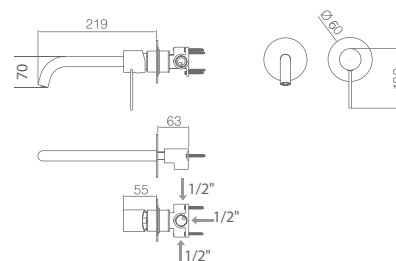

Embedded box.

Combinable series with mod. Fiji.

ETNA

SERIES

Ref.: GLT023

Chrome brass handle shower inlet wall bracket with embedded box.
In 2 separated parts

Combinable series with mod. Múnich.

ETNA MATT BLACK