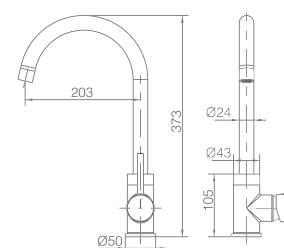

LYON BLACK MATT

SERIES

**ELECTROPHORESIS
LACQUER SYSTEM**

Ref.: **GCR002/NG**

Single lever sink mixer.
Matt black plated brass body mixer.
Ceramic cartridge 35 cm.
Connecting tubes 50 cm.

Certified faucet