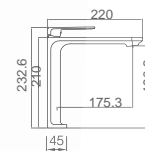

Ref.: BDF016-1BL

Single-lever basin mixer M-Size.
 White black plated brass body mixer.
 Ceramic cartridge 25 mm.
 Flexible hoses 3/8.

Ref.: BDF016-2BL

Single-lever bidet mixer.
 White black plated brass body mixer.
 Ceramic cartridge 25 mm.
 Flexible hoses 3/8.