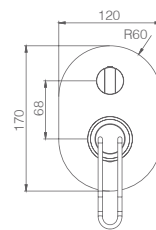

CROACIA BLACK MATT

SERIES

EMBEDDED IN THE
WALL.
NO BOX.

Ref.: GPJ041/NG

Matt black stainless inox steel S304 round rainhead Ø25 cm. Super-flat design and anti-lime system.
Ceiling matt black outlet tube.
Round matt black shower handle.
Matt black brass single lever mixer with 2 lines embedded box.
Medium flow rate 12 l/min.
Matt black brass round distributor.
PVC matt black flexible hose 150 cm.
Ceramic single lever cartridge 35 mm.
Inlet wall bracket.