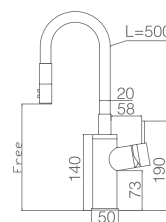

MAXIMUM
RECOMMENDED
HEIGHT 47 cm