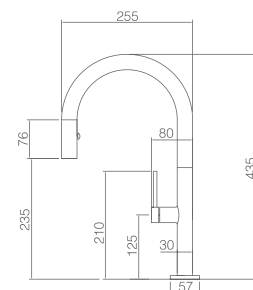

Single lever pull-out sink mixer.
 Chrome brass body mixer.
 Ceramic cartridge 35 cm.
 Connecting tubes 50 cm.

SAMOA

MATT WHITE

SERIES

Ref: **GCE017/BL**

Single lever pull-out sink mixer.
Matt white brass body mixer.
Ceramic cartridge 35 cm.
Connecting tubes 50 cm.