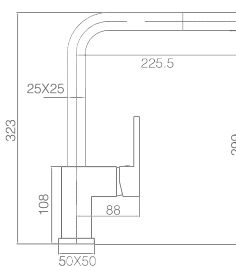

SERIES

Ref: **GCE100**

Single lever sink mixer.
Chrome plated brass body mixer.
Ceramic cartridge 35 cm.
Connecting tubes 50 cm.

Certified faucet

CONSTANZA

SERIES

Ref.: GCE005

Single lever pull-out sink mixer.
Chrome plated body mixer.
Ceramic cartridge 35 cm.
Connecting tubes 50 cm.