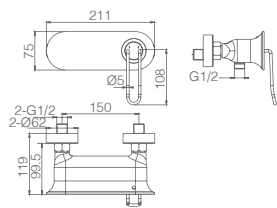

Single-lever basin mixer XL-Size.
 Matt black brass body mixer.
 Ceramic cartridge Ø 25 mm.
 Flexible hoses 3/8.

Ref.: **BDH041-5NG**

Matt black brass shower mixer.
 Wall bracket.
 Square matt black handle shower.
 Medium flow rate 12 l/min.
 PVC matt black flexible hose 150 cm.
 Ceramic cartridge 25 mm.