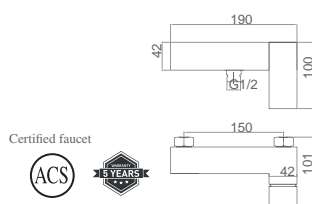

Ref.: **BDV003-5**

Chrome plated brass single-lever mixer.
Wall bracket.
Square handle shower.
Medium flow rate 12 l/min.
Reinforced telescopic flexible hose 170/190 cm.
Single-lever ceramic cartridge 35 mm.