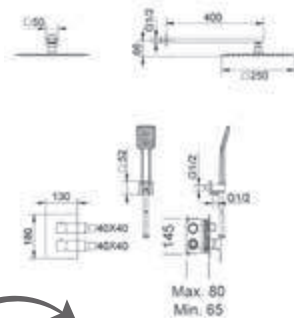

NF 77	EN 1111	ASSE 1016	ASSE 1070	ASSE 1017	NHS D08

Certified faucet

CIES
MATT BLACK
SERIES