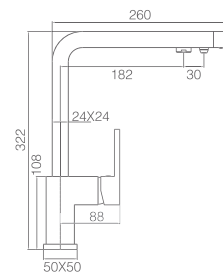

CAPRI

SERIES

Ref.: GOS002

2 level single lever sink mixer. (Osmosis)
Chrome plated brass body mixer.
Ceramic cartridge 35 cm.
Connecting tubes 50 cm.

Certified faucet