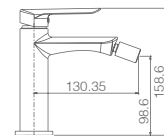

Ref.: **BDG040-2NQ**

Single-lever bidet mixer.
Brushed nickel body mixer.
Ceramic cartridge Ø 35 mm.
Flexible hoses 3/8.

Certified faucet