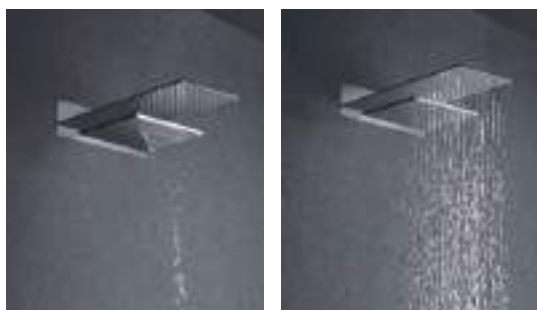

Combinable series with mod. Art.

RODAS

SERIES

Newly created shower set. Thanks to its spectacular sprinkler of large dimensions and various functions capable of providing exceptional relaxation and comfort.