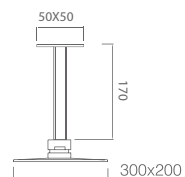

Ref.: GPF036/NG

Matt black stainless steel S304 oval rainhead 20x30 cm. Super-flat design and anti-lime system.
Matt black ceiling outlet tube.
Oval shower handle.
Matt black brass and thermostatic single lever mixer with push buttons and 2 lines embedded box.
Medium flow rate 12 l./min.
Push buttons and matt black brass round distributor.
PVC flexible hose 150 cm.
Self-cleaning thermostatic cartridge TURN CLEAN SYSTEM.
Handle shower inlet wall bracket.