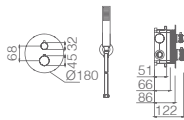

LINE

SERIES

Ref.:GTD038

Chrome stainless inox steel round rainhead Ø25 cm. Super-flat design and anti-lime system.
Chrome brass wall outlet tube.
Round shower handle.
Chrome brass thermostatic mixer with 2 lines embedded box.
Medium flow rate 20 l/min.
Chrome brass round distributor.
PVC flexible hose 150 cm.
Thermostatic cartridge TURN CLEAN SYSTEM
Inlet wall bracket.