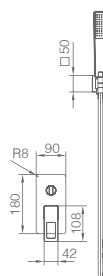

SUECIA

SERIES

EMBEDDED IN THE
WALL.
NO BOX.

Ref.: BDC032-6NG

Matt black Stainless steel S304 square rainhead 25x25 cm. Super-flat design and anti-lime system.

Matt black wall brass outlet tube.

Square handle shower.

Matt black brass single lever mixer with 2 lines embedded box.

Medium flow rate 12 l/min.

Matt black brass square distributor.

PVC flexible hose 150 cm.

Single lever cartridge 35 mm.

Handle shower inlet wall bracket.