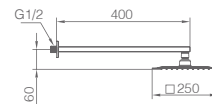

SUECIA

SERIES