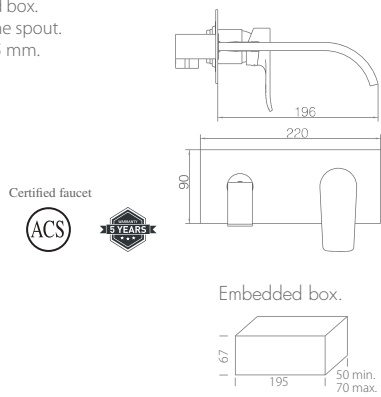

MALTA

SERIES

Ref.: GLM021

Chrome brass handle shower inlet wall bracket with embedded box.
Thread 1/2" added to the spout.
Single lever cartridge 35 mm.