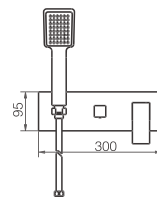

FINLANDIA

SERIES