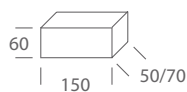

EMBEDDED IN THE WALL.
NO BOX.