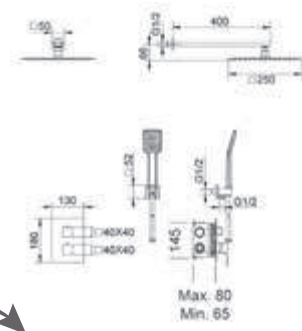

NF 77	EN 1111	ASSE 1016	ASSE 1070	ASSE 1017	NHS D08
----------	------------	--------------	--------------	--------------	------------

Certified faucet

CIES
MATT BLACK
SERIES

Ref.:GPC009/BL

Matt white stainless steel S304 square rainhead 25x25 cm super-flat design and anti-lime system.
 Brass wall outlet tube.
 Square handle shower 1 position.
 Matt white plated brass thermostatic mixer with 2 lines embedded box.
 Medium flow rate 20 l/min.
 Matt white plated brass square flow-diverter.
 PVC flexible hose 150 cm matt white.
Thermostatic cartridge TURN CLEAN SYSTEM.
 Handle shower inlet wall bracket matt white