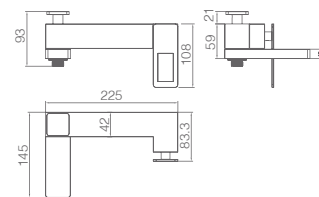

Ref.: **BDC032-7NGOLD**

Matt black and bright gold plated brass shower/bath mixer.
Reinforced flexible hose 180 cm.
ABS hand shower wall bracket.
Round handle shower.
Medium flow rate 12 l/min.
Single-lever ceramic cartridge $\varnothing$ 35 mm.