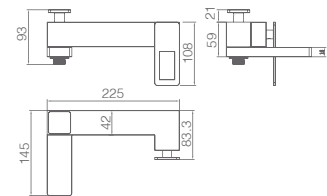

Ref.: **BDC032-7NG**

Matt black plated brass shower/bath mixer.
Reinforced flexible hose 180 cm.
ABS hand shower wall bracket.
Round handle shower.
Medium flow rate 12 l/min.
Single-lever ceramic cartridge Ø 35 mm.