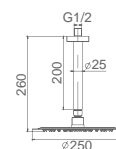

VESUBIO

MATT BLACK AND ROSE GOLD

SERIES

Embedded in the wall. No box.

Ref.: GTV038/NOR

Matt black and rose gold stainless steel S304 round rainhead Ø25cm.
Super-flat design and anti-lime system.
Matt black and rose gold ceiling brass outlet tube.
Round shower handle.
Matt black and rose gold brass single lever mixer with 2 lines embedded box.
Medium flow rate 12 l/min.
Matt black and rose gold brass round distributor.
PVC hose 150 cm.
Single lever cartridge 35 mm.
Handle shower inlet wall bracket.