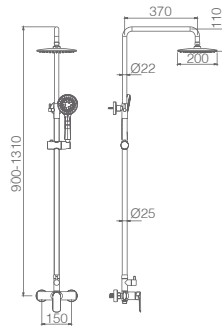

Certified faucet

URAL

SERIES

URAL

SERIES

NEW
OVAL BODY

Ref.: **BDG040**

Stainless steel S304 telescopic bar 90/131 cm.
 Chrome stainless steel S304 round rainhead Ø20 cm super-flat design and anti-lime system.
 Elevated adjustable support handle.
 Round handle shower 3 position changeable.
 Chrome brass single-lever mixer.
 Medium flow rate 12 l/min.
 Round chrome brass integrated flow-diverter.
 Reinforced flexible hose 150 cm.
 Ceramic cartridge Ø 35 mm.