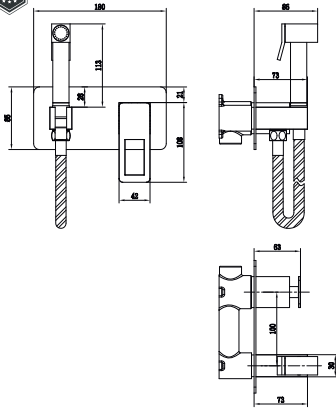

SUECIA

MATT BLACK AND ROSE GOLD

SERIES

EMBEDDED IN THE WALL.
NO BOX.