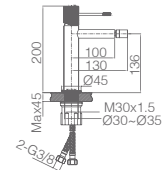

Ref.: **BDD038-2**

Single-lever bidet mixer.
Chrome brass body mixer.
Ceramic cartridge Ø35 mm.
Flexible hoses 3/8.

Certified faucet