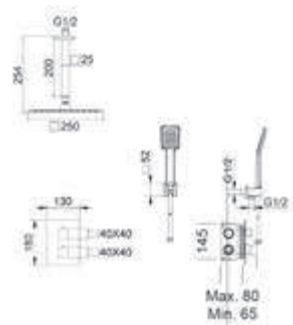

ONS

SERIES

Ref.: GPC010

Chrome stainless steel S304 square rainhead 25x25 cm super-flat design and anti-lime system.

Brass wall outlet tube.

Square handle shower.

Chrome plated brass thermostatic mixer with 2 lines embedded box.

Medium flow rate 20 l/min.

Chrome plated brass square flow-diverter.

PVC flexible hose 150 cm.

Thermostatic cartridge TURN CLEAN SYSTEM.

Handle shower inlet wall bracket.

Certified faucet