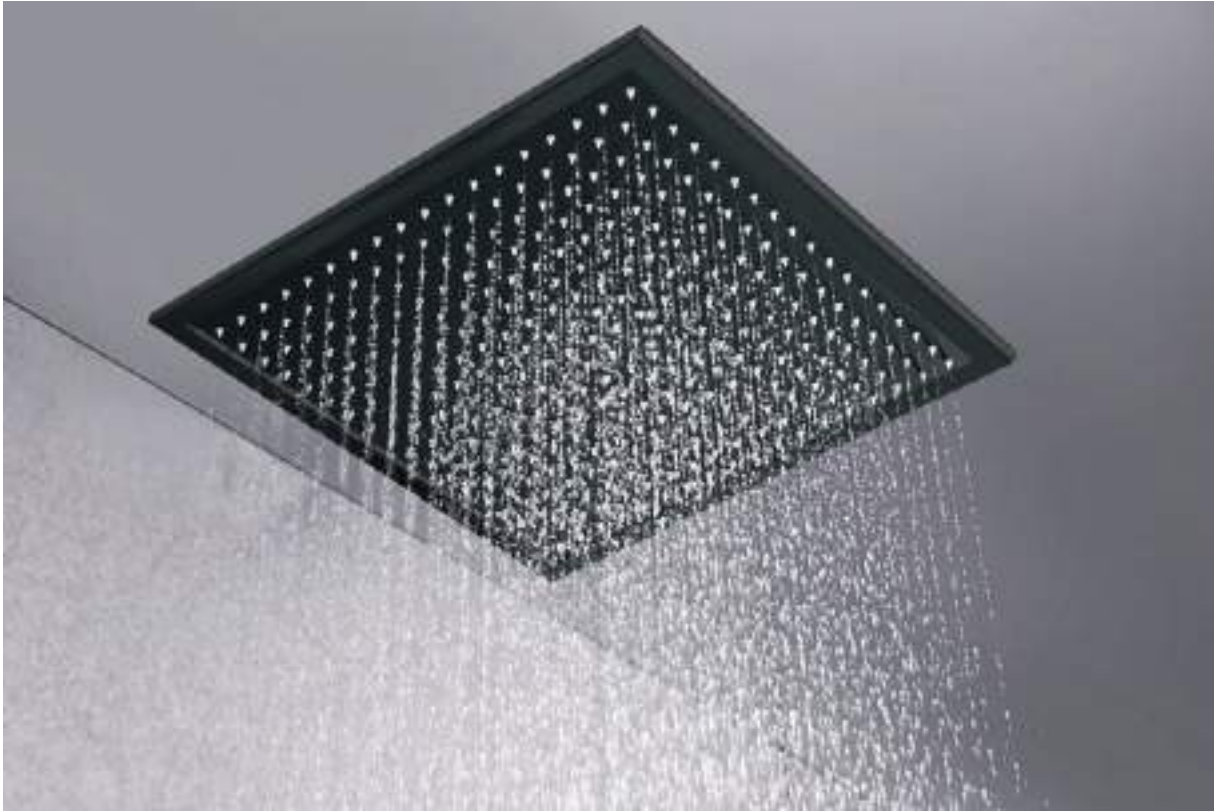

**ELECTROPHORESIS
LACQUER SYSTEM**

VOLGA MATT BLACK

SERIES

Ref.: **GET015/NG** (Inset ceiling)

Matt black stainless steel S304, square rainhead 40x40 cm super-flat design and anti-lime system.

Square shower handle 1 position..

Matt black plated brass single lever mixer with 2 lines embedded box.

Medium flow rate 12 l./min.

Matt black plated brass square flow-diverter.

PVC flexible hose 150 cm.

Ceramic single lever cartridge 35 mm.

Preframe included.

Handle shower inlet wall bracket.

Combinable series with mod. Art.