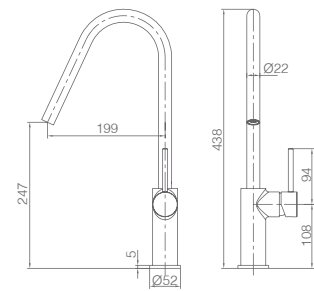

KENIA

SERIES

Ref.: GCE020

Single lever sink mixer.
Chrome brass body mixer.
Ceramic cartridge 35 cm.
Connecting tubes 50 cm.

Certified faucet