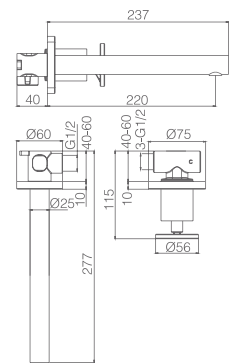

Ref.: GLC033

Chrome brass handle shower inlet wall bracket with embedded box.
In 2 separated parts.