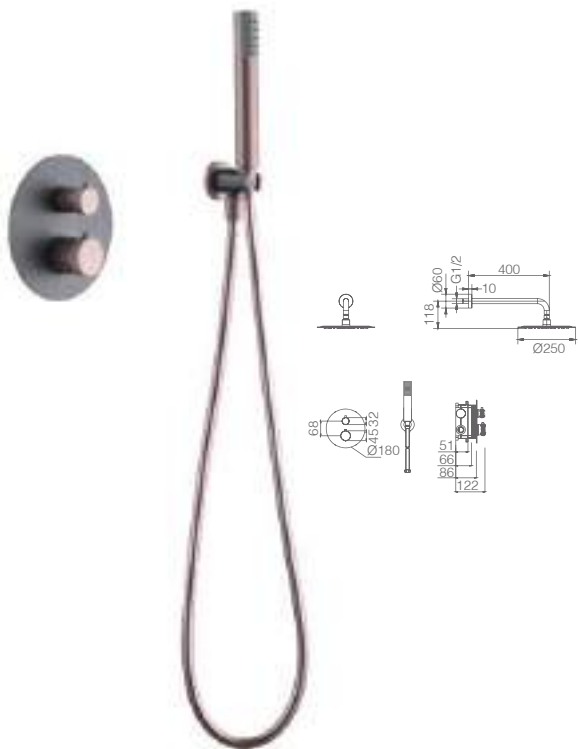

LINE

SERIES

Ref.:GTD038/GC

Matt gray / champagne stainless inox steel round rainhead Ø25 cm.
Super-flat design and anti-lime system.
Matt gray / champagne brass wall outlet tube.
Round matt gray / champagne shower handle.
Matt gray / champagne brass thermostatic mixer with 2 lines
embedded box.
Medium flow rate 20 l/min.
Matt gray / champagne brass round distributor.
PVC matt gray / champagne flexible hose 150 cm.
Thermostatic cartridge TURN CLEAN SYSTEM
Inlet wall bracket.