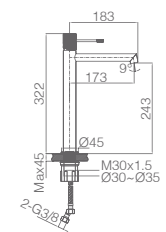

Ref.: **BDD038-3NQ**

Single-lever basin mixer XL-Size.
Brushed nickel brass body mixer.
Ceramic cartridge Ø 35 mm.
Flexible hoses 3/8.

Certified faucet