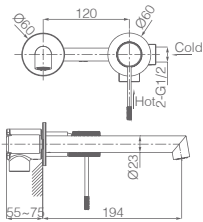

LINE

MATT BLACK

SERIES

Ref.: GLD038/NG

Matt black brass handle shower inlet wall bracket with embedded box. In 2 separated parts.