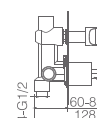

VESUBIO

SERIES

EMBEDDED IN THE WALL.
NO BOX.

Ref.: GTV038

Chrome stainless steel S304 round rainhead Ø25cm. Super-flat design and anti-lime system.
Chrome ceiling brass outlet tube.
Chrome ceiling brass outlet tube.
Round shower handle.
Chrome brass single lever mixer with 2 lines embedded box.
Medium flow rate 12 l/min.
Chrome brass round distributor.
PVC hose 150 cm.
Single lever cartridge 35 mm.
Handle shower inlet wall bracket.