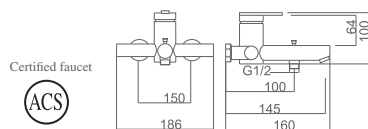

Certified faucet

Ref.: BDR001-3

Single-lever basin mixer XL Size.
 Chrome plated brass body mixer.
 Ceramic cartridge Ø 35mm.
 Flexible hoses 3/8.

Certified faucet

Ref.: **BDR001-4**

Chrome plated brass shower/bath mixer.
 Reinforced flexible hose 180 cm.
 ABS hand shower wall bracket.
 Round handle shower.
 Single-lever ceramic cartridge \varnothing 35 mm.