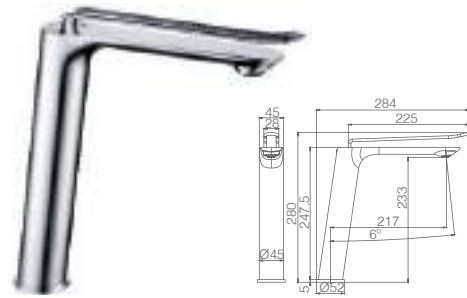

SERIES

Ref.: **BDH041-1**

Single-lever basin mixer M-Size.
 Chrome brass body mixer.
 Ceramic cartridge Ø 25 mm.
 Flexible hoses 3/8.

Ref.: **BDH041-3**

Single-lever basin mixer XL-Size.
 Chrome brass body mixer.
 Ceramic cartridge Ø 25 mm.
 Flexible hoses 3/8.