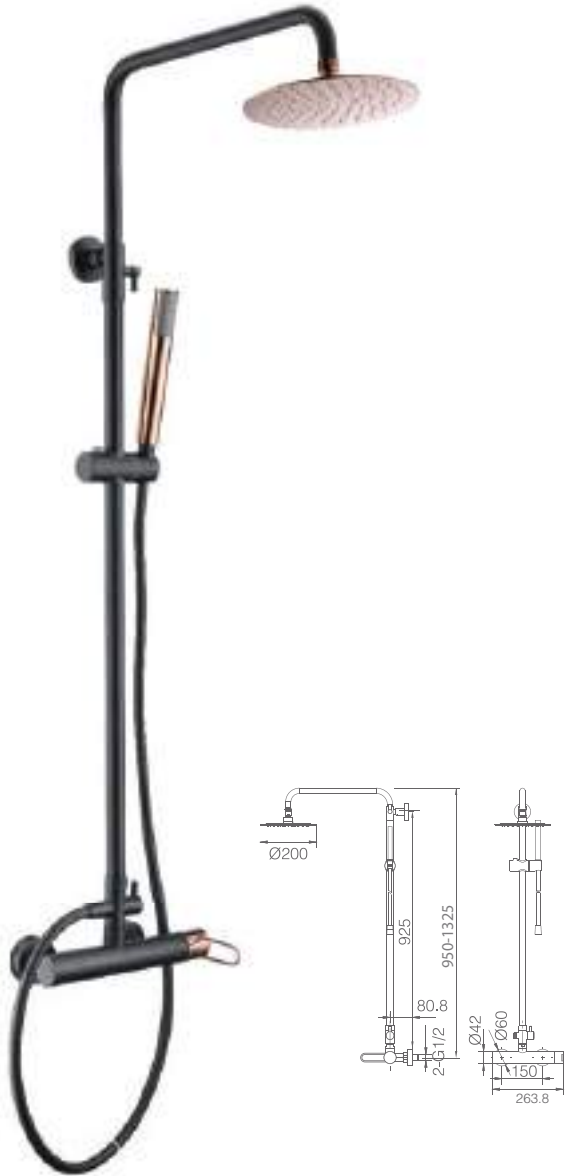

MATT BLACK AND ROSE GOLD

SERIES

MILOS

MATT BLACK AND ROSE GOLD

SERIES

Ref.: **BDY027/NOR**

Matt black and rose gold Stainless steel S304 telescopic bar 100/140cm.
 Matt black and rose gold Stainless steel S304 round rainhead Ø20 cm super-flat design and anti-lime system.
 Elevated adjustable support handle.
 Round handle shower 1 position changeable.
 Matt black and rose gold brass single-lever mixer.
 Medium flow rate 12 L/min.
 Round Matt black and rose gold brass integrated flow-diverter.
 PVC flexible hose PVC 150 cm.
 Ceramic cartridge Ø 35 mm.