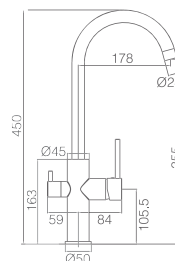

Ref.: GOS003

2 level single lever sink mixer. (Osmosis)
Chrome plated brass body mixer.
Ceramic cartridge 35 cm.
Connecting tubes 50 cm.