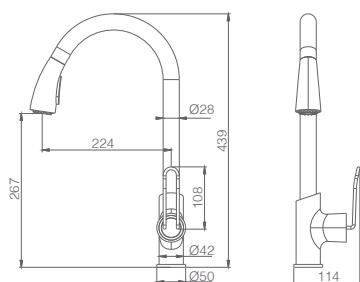

Ref.: GCCH041

Single lever sink mixer.
Chrome brass body mixer.
Ceramic cartridge 25 cm.
Connecting tubes 50 cm.

BELICE CURVED

SERIES

Ref.: GCRH041

Single lever pull-out sink mixer.
Chrome brass body mixer.
Two position aerator
Ceramic cartridge 25 cm.
Connecting tubes 50 cm