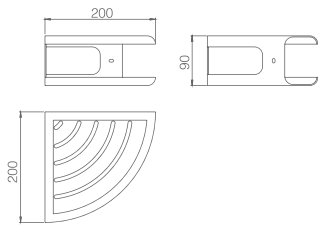

DHANU

SERIES

Ref.: **ADH010**

Corner Storage basket Dhanu chromed
Steel S304