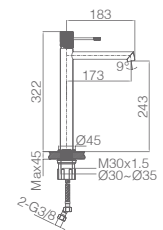

Ref.: **BDD038-1NG**

Single-lever basin mixer M-Size.
 Matt black brass body mixer.
 Ceramic cartridge Ø 35 mm.
 Flexible hoses 3/8.

Ref.: **BDD038-2NG**

Single-lever bidet mixer.
 Matt black brass body mixer.
 Ceramic cartridge Ø 35 mm.
 Flexible hoses 3/8.