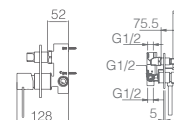

THALOS

SERIES

Embedded body
in the wall without
box.

Minimum measures:
Height 12.5 cm,
width 6 cm.
Minimum depth 6
cm, maximum 7 cm.

Ref.: GPT030

Chrome stainless inox steel S304, round rainhead Ø25 cm. Super-flat design and anti-lime system.
Ceiling outlet tube.
Round shower handle 1 position.
Chrome brass single lever mixer with 2 lines embedded box.
Medium flow rate 20 l/min.
Chrome brass round distributor.
PVC flexible hose 150 cm.
Ceramic single lever cartridge 35 mm.
Inlet wall bracket.