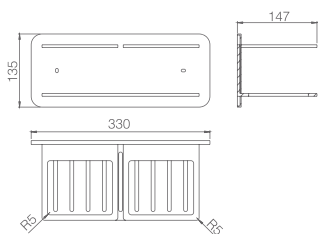

SERIES

Square designs and new finishes bring beauty to bathroom interiors.

IMAN

SERIES

Ref.: **ADI011**

Front Storage basket Iman chromed
Steel S304

Ref.: **ADI011/NOR**

Front Storage basket Iman matt black and
rose gold
Steel S304