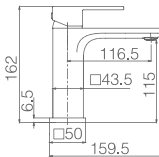

Ref.: BDB006-1

Single-lever basin mixer.
Chrome plated brass body mixer.
Ceramic cartridge 35 mm.
Flexible hoses 3/8.

Certified faucet