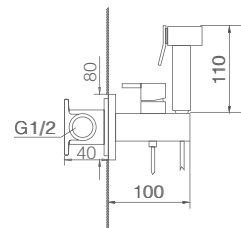

Ref.: RDM003

Embedded bidet mixer.
Hot and cold water.
Handle 1 position.
Chrome plated brass.
Steel reinforced flexible hose 100 cm.

Serie combinable with mod. Valencia, Nantes, Art.