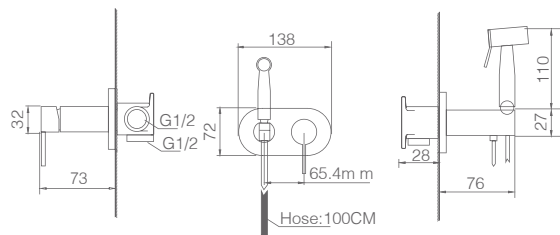

Ref.: RDM004

Embedded bidet mixer.
Hot and cold water.
Handle 2 positions.
Chrome plated brass.
Steel reinforced flexible hope 100 cm.