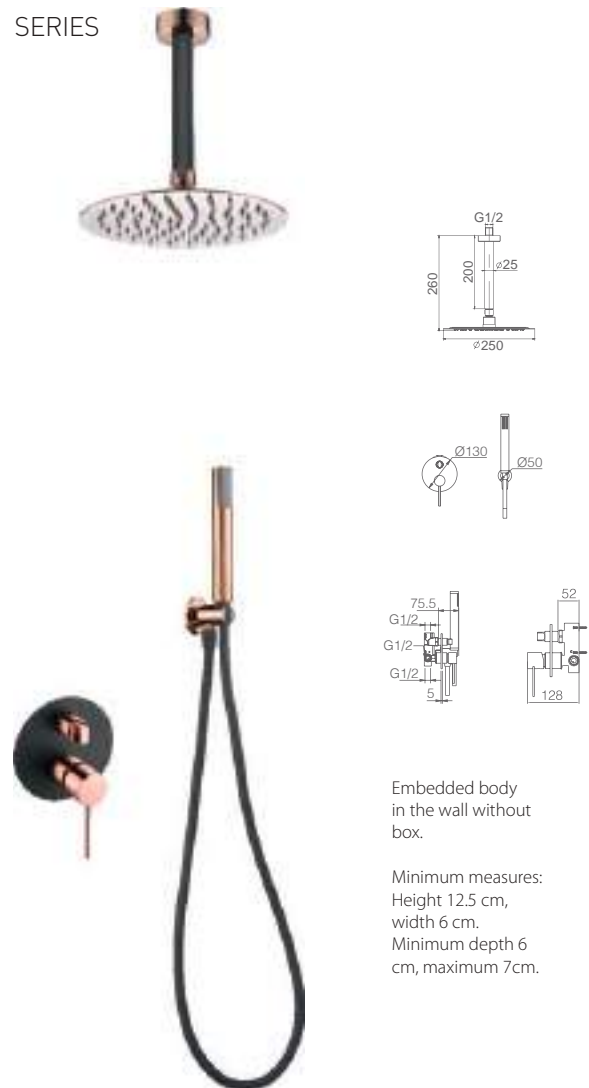

THALOS STICK

MATT BLACK AND ROSE GOLD

SERIES

Embedded body
in the wall without
box.

Minimum measures:
Height 12.5 cm,
width 6 cm.
Minimum depth 6
cm, maximum 7cm.

Ref.: GPTS045/NOR

Gold rose stainless inox steel round rainhead Ø25 cm. Super-flat design and anti-lime system.
Ceiling outlet tube.
Round shower handle 1 position.
Chrome brass single lever mixer with 2 lines embedded box.
Medium flow rate 20 l./min.
Chrome brass round distributor.
PVC flexible hose 150 cm.
Ceramic single lever cartridge 35 mm.
Inlet wall bracket.