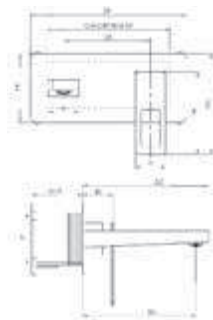

Ref.: BDC032-5NOR
Embedded bidet mixer.
Hot and cold water.
Handle 1 position.
Matt black and rose gold brass.
Anti-explosion steel reinforced
flexible hose 100 cm.

EMBEDDED IN THE WALL.
NO BOX.