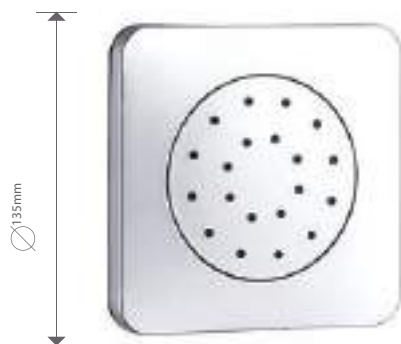

Ref.: JCD002 (brass)

Square shower jet..

Ref. :SMD005

Ref. :RR0001

Ref. :RR0002

Ref. :RR0003

Ref. :RR0004

Ref. :SMD006