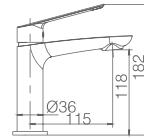

Ref.: BDX023-1

Single-lever mixer of basin M-Size.
Chromed brass faucet body
Ceramic cartridge Ø 25mm.
Flexible hoses 3/8