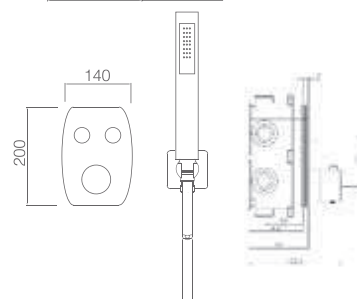

Ref.: GPF036/NG

Matt black stainless steel S304 oval rainhead 20x30 cm. Super-flat design and anti-lime system.
Matt black ceiling outlet tube.
Oval shower handle.
Matt black brass and thermostatic single lever mixer with push buttons and 2 lines embedded box.
Medium flow rate 12 l./min.
Push buttons and matt black brass round distributor.
PVC flexible hose 150 cm.
Self-cleaning thermostatic cartridge TURN CLEAN SYSTEM.
Handle shower inlet wall bracket.