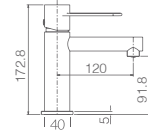

MATT WHITE

SERIES

MILOS MATT WHITE

SERIES

Ref.: **BDY027/BL**

Stainless steel S304 telescopic bar 95/132,5m.
 MATT WHITE Stainless steel S304 round rainhead Ø20 cm super-flat design and anti-lime system.
 Elevated adjustable support handle.
 Round handle shower 1 position changeable.
 MATT WHITE e brass single-lever mixer.
 Medium flow rate 12 l/min. Round MATT WHITE brass integrated flow-diverter.
 PVC Reinforced flexible hose 150 cm.
 Ceramic cartridge Ø 35mm.