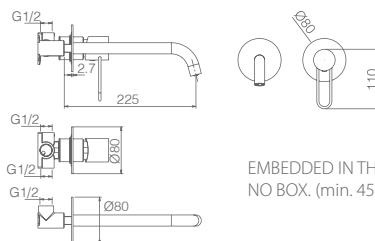

EMBEDDED IN THE WALL.
NO BOX. (min. 45 / max. 65)