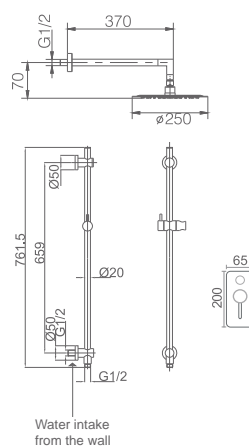

Ref. : GPA015

Chromed stainless steel S304 round rainhead Ø 25cm super-flat design and anti-lime system.

Wall round tubing.

Chromed brass shower bar with water inlet direct to the wall and round handle shower 2 positions.

Chromed brass embedded single lever mixer faucet of 2 lines with integrated distributor

Medium flow rate 12l/min.

PVC flexible hose 150 cm.

Ceramic cartridge Ø 35mm.