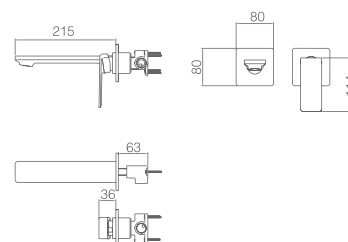

FIYI MATT BLACK

SERIES

Ref.: **GLF016/NG**

Matt black brass handle shower inlet wall bracket with embedded box.
In 2 separated parts.