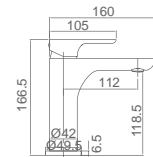

Ref.: BDU014-1

Single-lever basin mixer.
Chrome plated brass body mixer.
Ceramic cartridge Ø 35mm.
Flexible hoses 3/8. Extra-flat aerator

Certified faucet