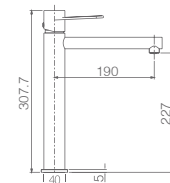

Ref.: **BDYS045-3NOR**

Single-lever basin mixer XL-Size.
Matt black and rose gold brass body mixer.
Ceramic cartridge Ø 25mm.
Flexible hoses 3/8.