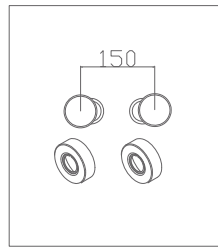

SHOWER MOUNTING SYSTEMS.

Step 2

EMBEDDED SHOWERS ASSEMBLY INSTRUCTIONS.