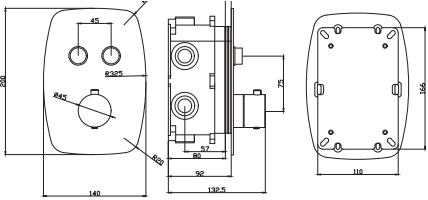

Ref.: GSP02V/NG
Matt black brass embedded thermostatic mixer with 2 lines and embedded box. With push button.
Thermostatic cartridge TURN CLEAN SYSTEM.