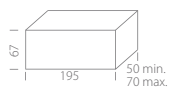

Embedded box.

Combinable series with mod. Fiji.

SUIZA MATT WHITE

SERIES

Ref.: GLE020/BL

Matt white brass handle
shower inlet wall bracket with
embedded box.
Thread 1/2".
Single lever cartridge 35 mm.

Certified faucet