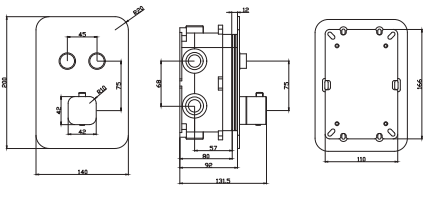

Ref.: GSP02V/NG
Matt black brass embedded thermostatic mixer with 2 lines and embedded box. With push button.
Thermostatic cartridge TURN CLEAN SYSTEM.