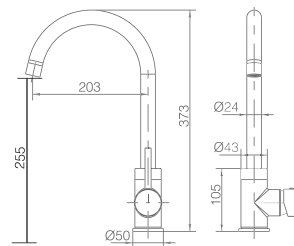

Ref.: GCR002

Single lever sink mixer.
Chrome plated brass body mixer.
Ceramic cartridge 35 cm.
Connecting tubes 50 cm.