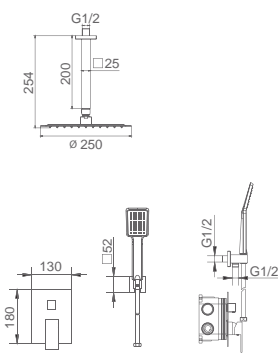

BERLÍN

SERIES

Max. 80
Min. 65

Ref.: GT006

Chrome stainless steel S304 square rainhead 25x25 cm.
Super-flat design and anti-lime system.
Ceiling outlet tube.
Square handle shower.
Chrome plated brass single lever mixer with 2 lines embedded box.
Medium flow rate 20 l/min.
Chrome plated brass round distributor.
PVC flexible hose 150 cm.
Ceramic single lever cartridge 35 mm.
Handle shower inlet wall bracket.