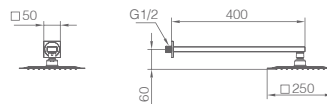

SUECIA

SERIES

EMBEDDED IN THE
WALL.
NO BOX.

Ref.: BDC032-6NGOLD

Matt black and bright gold Stainless steel S304 square rainhead 25x25 cm. Super-flat design and anti-lime system.

Matt black and bright gold wall brass outlet tube.

Square handle shower.

Matt black and bright gold brass single lever mixer with 2 lines embedded box.

Medium flow rate 12 l./min.

Matt black and bright gold brass square distributor.

PVC flexible hose 150 cm.

Single lever cartridge 35 mm.

Handle shower inlet wall bracket.