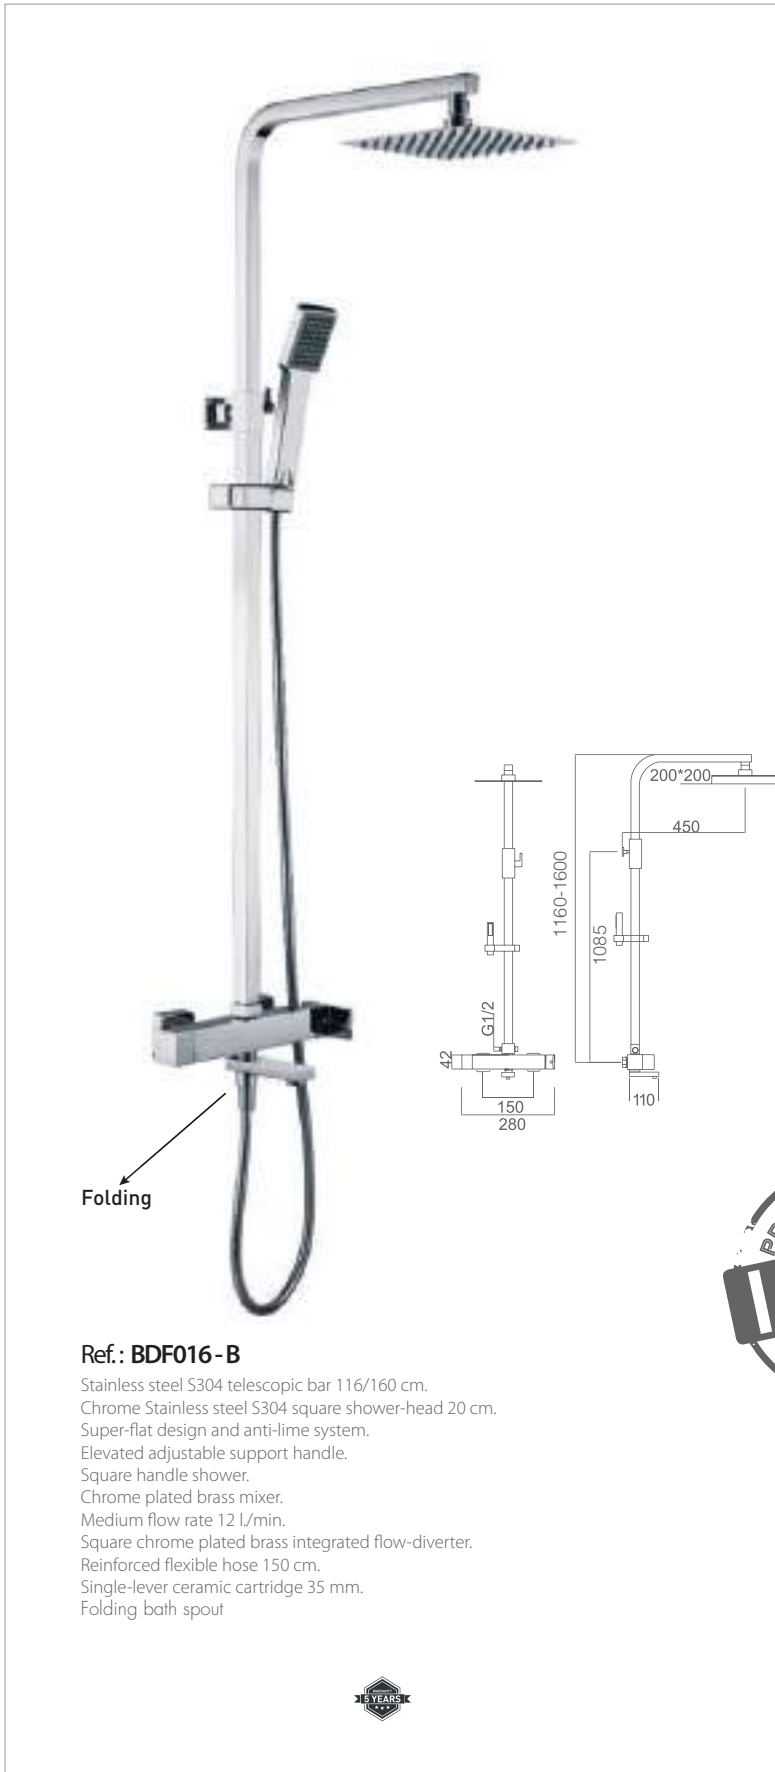

Single-lever basin mixer XL Size.
 Chrome plated brass body mixer.
 Ceramic cartridge 25 mm.
 Flexible hoses 3/8.

Ref.: BDF016-3

**Ref.: BDF016-5
 (+5 cm HEIGHT)**

FIYI

SERIES

Ref.: BDF016-B

- Stainless steel S304 telescopic bar 116/160 cm.
- Chrome Stainless steel S304 square shower-head 20 cm.
- Super-flat design and anti-lime system.
- Elevated adjustable support handle.
- Square handle shower.
- Chrome plated brass mixer.
- Medium flow rate 12 l/min.
- Square chrome plated brass integrated flow-diverter.
- Reinforced flexible hose 150 cm.
- Single-lever ceramic cartridge 35 mm.
- Folding bath spout

Ref.: **BDF016-4**

Chrome plated brass shower/bath mixer.
ABS wall bracket.
Square handle shower.
Medium flow rate 12 l/min.
Reinforced telescopic flexible hose 170/190 cm.
Single-lever ceramic cartridge 25 mm.