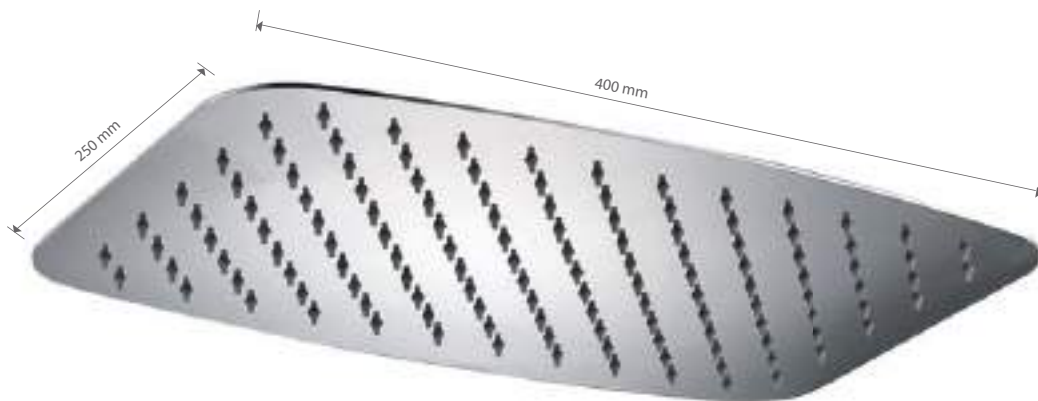

Ref.: RDR002

Dimensions: 25x40 cm.
Super-flat and oval rainhead.
Material: Stainless steel S304.
Chrome finish.
Thread 1/2"