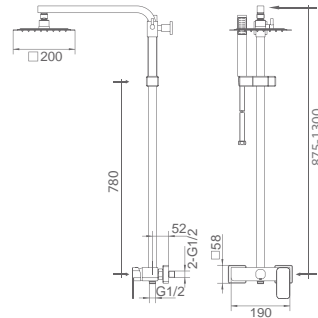

BREMEN

SERIES

Ref.: BDB006

Stainless steel S304 telescopic bar 87,5/130 cm.
Chrome Stainless steel S304 square rainhead 20 cm super-flat design and anti-lime system.
Elevated adjustable support handle.
Square handle shower.
Chrome plated brass mixer.
Medium flow rate 12 l/min.
Square chrome plated brass integrated flow-diverter.
Reinforced flexible hose 150 cm.
Single-lever ceramic cartridge 35 mm.

Certified faucet

Ref.: BDB006-1

Single-lever basin mixer.
Chrome plated brass body mixer.
Ceramic cartridge 35 mm.
Flexible hoses 3/8.

Certified faucet

Ref.: BDB006-2

Single-lever bidet mixer.
Chrome plated brass body mixer.
Ceramic cartridge 35 mm.
Flexible hoses 3/8.

Certified faucet