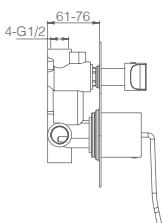

BELICE BLACK MATT

SERIES

EMBEDDED IN THE
WALL.
NO BOX.

Ref.: GPH041/NG

Matt black stainless inox steel S304 round rainhead Ø25 cm. Super-flat design and anti-lime system.
Wall matt black outlet tube.
Round matt black shower handle.
Matt black brass single lever mixer with 2 lines embedded box.
Medium flow rate 12 l/min.
Matt black brass round distributor.
PVC matt black flexible hose 150 cm.
Ceramic single lever cartridge 35 mm.
Inlet wall bracket.