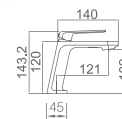

Ref.: BDF016-1BL

Single-lever basin mixer M-Size.
 White black plated brass body mixer.
 Ceramic cartridge 25 mm.
 Flexible hoses 3/8.

Ref.: BDF016-2BL

Single-lever bidet mixer.
 White black plated brass body mixer.
 Ceramic cartridge 25 mm.
 Flexible hoses 3/8.