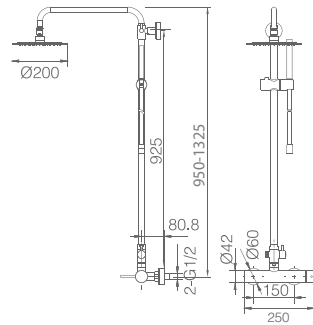

MILOS STICK MATT BLACK

SERIES

Ref.: **BDYS045/NG**

Matt black Stainless steel S304 telescopic bar 100/140cm.
Matt black Stainless steel S304 round rainhead Ø20 cm super-flat design and anti-lime system.
Elevated adjustable support handle.
Round handle shower 1 position changeable.
Matt black brass single-lever mixer.
Medium flow rate 12 l/min.
Round matt black brass integrated flow-diverter.
PVC flexible hose PVC 150 cm.
Ceramic cartridge Ø 35 mm.

Ref.: **BDYS045-1NG**

Single-lever basin mixer.
Matt black brass body mixer.
Ceramic cartridge Ø 25mm.
Flexible hoses 3/8.

Ref.: **BDYS045-2NG**

Single-lever bidet mixer.
Matt black brass body mixer.
Ceramic cartridge Ø 25mm.
Flexible hoses 3/8.