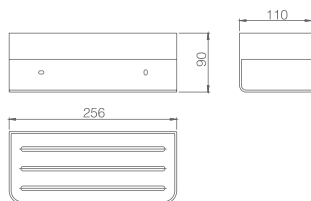

MAYURA

SERIES

Ref.: **ADY007/NG**

Front Storage basket Mayura matt
black
Steel S304

Ref.: **ADY007/NQ**

Front Storage basket Mayura brushed nickel
Steel S304