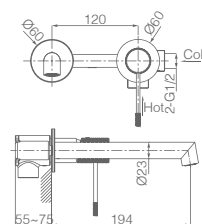

Ref.:GLD038/OC

Brushed gold brass handle shower inlet
wall bracket with embedded box.
In 2 separated parts.