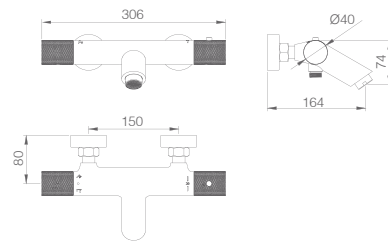

Ref.: BTD038-4BGM

Elevated adjustable support handle.
Round black gun metal handle shower
Black gun metal brass thermostatic shower/bath mixer.
Medium flow rate 12 l/min.
Round black gun metal brass integrated flow-diverter.
PVC black gun metal flexible hose 150 cm.
Thermostatic cartridge TURN CLEAN SYSTEM