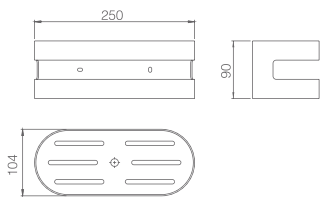

Ref.: **ADL012/NQ**

Front Storage basket Nirmala brushed nickel
Steel S304