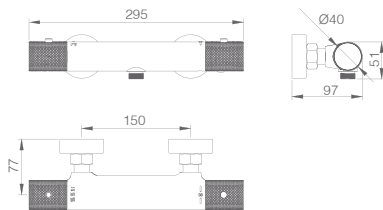

Certified faucet

Ref.: **BDD038-3NQ**

Single-lever basin mixer XL-Size.
Brushed nickel brass body mixer.
Ceramic cartridge Ø 35 mm.
Flexible hoses 3/8.

Certified faucet

PROFESSIONAL
IMEX
DESIGN

Ref.: BTD038-5NQ