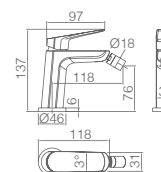

Ref.: **BDZ044-2**

Single-lever bidet mixer.
Chrome brass body mixer.
Ceramic cartridge Ø25 mm.
Flexible hoses 3/8.

Certified faucet