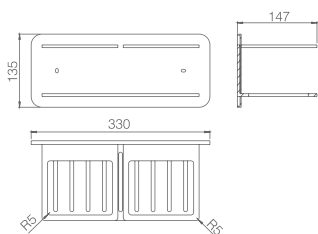

SERIES

Square designs and new finishes bring beauty to bathroom interiors.

IMAN

SERIES

Ref.: **ADI011**

Front Storage basket Iman chromed
Steel S304

Ref.: **ADI011/NOR**

Front Storage basket Iman matt black and
rose gold
Steel S304