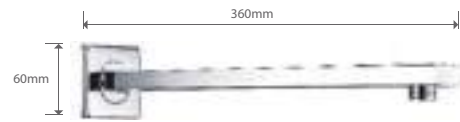

Ref.: **BPC003** (brass)

Chrome square wall tube