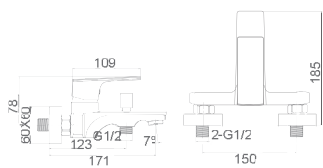

Ref.: **BDI017-4**

Chrome plated brass shower/bath mixer.
ABS wall bracket.
Square handle shower.
Medium flow rate 12 l/min.
Reinforced telescopic flexible hose 170/190 cm.
Single-lever ceramic cartridge 35 mm.

Certified faucet