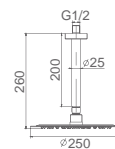

THALOS

SERIES

Embedded body
in the wall without
box.

Minimum measures:
Height 12.5 cm,
width 6 cm.
Minimum depth 6
cm, maximum 7 cm.

Ref.: GPT030

Chrome stainless inox steel S304, round rainhead Ø25 cm. Super-flat design and anti-lime system.
Ceiling outlet tube.
Round shower handle 1 position.
Chrome brass single lever mixer with 2 lines embedded box.
Medium flow rate 20 l/min.
Chrome brass round distributor.
PVC flexible hose 150 cm.
Ceramic single lever cartridge 35 mm.
Inlet wall bracket.