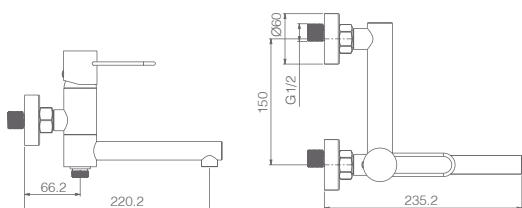

MILOS MATT WHITE

SERIES

Ref.: **BDY027-4BL**

MATT WHITE and rose gold plated brass shower/bath mixer.
ABS hand shower wall bracket.
Round handle shower.
Medium flow rate 12 l./min.
Single-lever ceramic cartridge Ø 35 mm.
PVC flexible hose