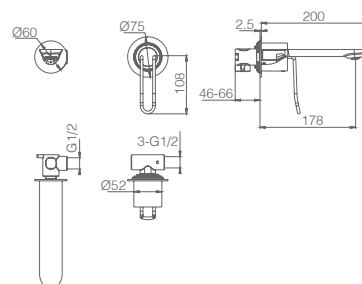

BELICE

SERIES

BELICE

SERIES

Ref.: GLH041

Chrome brass handle shower inlet wall bracket with embedded box.
In 2 separated parts.

Ref.: GLH041/NOR

Matt black and rose gold brass handle shower inlet wall bracket with embedded box.
In 2 separated parts.