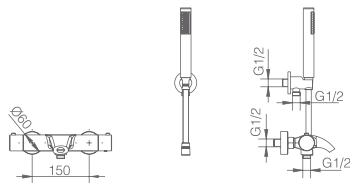

MOSCU

SERIES

STEEL S316

Thermostatic

Ref.: **BDK034-4**

- Bath/shower faucets S 316.
- Round Shower Handle Holder.
- Round wall shower.
- Maximum pressure 6 at a minimum 1 at.
- Average flow 12 l/min.
- PVC reinforced hose 1.7
- Turn Cleansystem thermostatic cartridge

**DISCONTINUED
PRODUCT**

Certified faucet