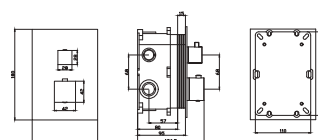

Ref.: GST44V/NG (4 lines)

Matt black plated brass embedded
thermostatic, 4 lines.
Embedded box.
Matt black brass
**Thermostatic cartridge TURN
CLEAN SYSTEM.**