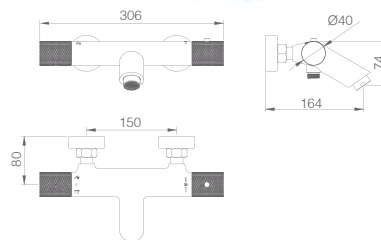

Ref.: BTD038-5GC

Elevated adjustable support handle.
Round matt gray / champagne handle shower
Matt gray / champagne brass thermostatic shower mixer.
Medium flow rate 12 l/min.
Round matt gray / champagne brass integrated flow-diverter.
PVC matt gray / champagne flexible hose 150 cm.
Thermostatic cartridge
TURN CLEAN SYSTEM