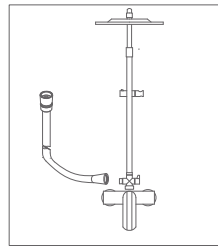

SHOWER MOUNTING SYSTEMS.

Step 7

EMBEDDED SHOWERS ASSEMBLY INSTRUCTIONS.