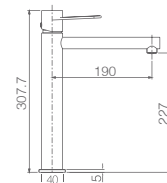

Ref.: **BDY027-3NG**

Single-lever basin mixer XL-Size.
Matt black brass body mixer.
Ceramic cartridge Ø 25mm.
Flexible hoses 3/8.