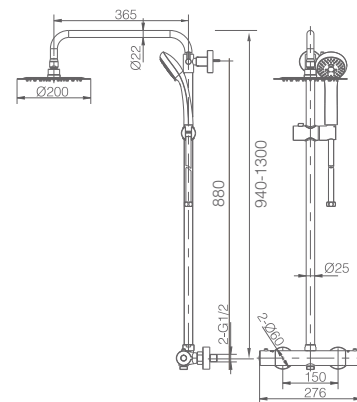

Ref.: BTK017/NG

Matt black Stainless steel S304 round rainhead Ø20 cm.
Matt black super-flat design and anti-lime system.
Support for handle shower adjustable in height
Telescopic bar 94/130 cm.
Round handle shower 3 position changeable.
Matt black plated brass thermostatic mixer with integrated flow-diverter.
Medium flow rate 12 l./min.
Reinforced matt black flexible hose 150 cm.
Thermostatic cartridge.