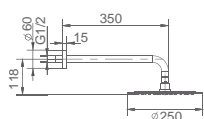

OLIMPO

MATT BLACK AND ROSE GOLD

SERIES

EMBEDDED IN THE WALL.
NO BOX.

Ref.: GPC033/NOR

Matt black and rose gold stainless steel S304 round rainhead Ø25cm.
Super-flat design and anti-lime system.
Matt black and rose gold wall brass outlet tube.
Round shower handle.
Matt black and rose gold brass single lever mixer with 2 lines embedded box.
Medium flow rate 12 l/min.
Matt black and rose gold brass round distributor.
PVC flexible hose 150 cm.
Single lever cartridge 35 mm.
Handle shower inlet wall bracket.