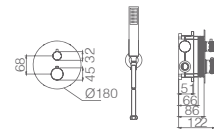

TOP

SERIES

Ref.:GTQ038

Chrome stainless inox steel round rainhead Ø25 cm. Super-flat design and anti-lime system.
Chrome brass ceiling outlet tube.
Round shower handle.
Chrome brass thermostatic mixer with 2 lines embedded box.
Medium flow rate 20 l/min.
Chrome brass round distributor.
PVC flexible hose 150 cm.
Thermostatic cartridge TURN CLEAN SYSTEM
Inlet wall bracket.