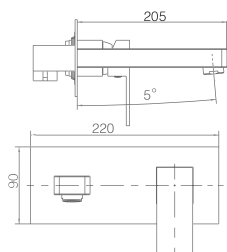

Embedded box.

Combinable series with mod. Fiji.

SUIZA MATT WHITE

SERIES

Ref.: GLE020/BL

Matt white brass handle
shower inlet wall bracket with
embedded box.
Thread 1/2".
Single lever cartridge 35 mm.

Certified faucet