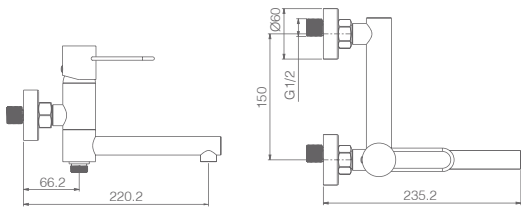

Ref.: **BDYS045-3NG**

Single-lever basin mixer XL-Size.
 Matt black brass body mixer.
 Ceramic cartridge Ø 25mm.
 Flexible hoses 3/8.

MILOS MATT BLACK

SERIES

MILOS STICK MATT BLACK

SERIES

MILOS MATT BLACK

SERIES