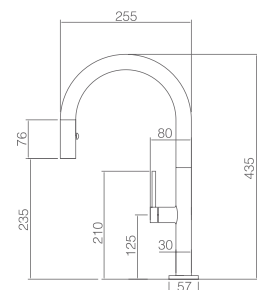

Single lever pull-out sink mixer.
 Chrome brass body mixer.
 Ceramic cartridge 35 cm.
 Connecting tubes 50 cm.

SAMOA

MATT WHITE

SERIES

Ref: **GCE017/BL**

Single lever pull-out sink mixer.
Matt white brass body mixer.
Ceramic cartridge 35 cm.
Connecting tubes 50 cm.