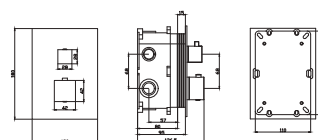

Ref.: GST33V (3 lines)

Chrome plated brass embedded
thermostatic, 3 lines.
Embedded box.
Chrome brass
**Thermostatic cartridge TURN
CLEAN SYSTEM.**