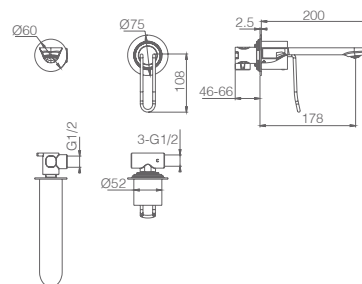

BELICE

SERIES

BELICE

SERIES

Ref.: GLH041

Chrome brass handle shower inlet wall bracket with embedded box.
In 2 separated parts.

Ref.: GLH041/NOR

Matt black and rose gold brass handle shower inlet wall bracket with embedded box.
In 2 separated parts.