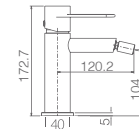

Ref.: **BDYS045-2BL**

Single-lever bidet mixer.
MATT WHITE brass body mixer.
Ceramic cartridge Ø 25 mm.
Flexible hoses 3/8.