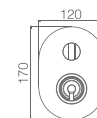

VESUBIO

SERIES

EMBEDDED IN THE WALL.
NO BOX.

Ref.: GTV038

Chrome stainless steel S304 round rainhead Ø25cm. Super-flat design and anti-lime system.
Chrome ceiling brass outlet tube.
Chrome ceiling brass outlet tube.
Round shower handle.
Chrome brass single lever mixer with 2 lines embedded box.
Medium flow rate 12 l/min.
Chrome brass round distributor.
PVC hose 150 cm.
Single lever cartridge 35 mm.
Handle shower inlet wall bracket.