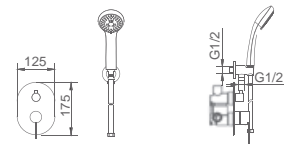

Ref.:GPK034

Stainless steel rainhead S 316, maximum anti-corrosion quality and high resistance.
Stainless steel tube S 316, maximum anti-corrosion quality resistance wall outlet.
Round shower handle S 316, maximum anti-corrosion quality and high resistance.
S 316 single-leer taps, maximum anti-corrosion quality and high resistance 2 way.
Average flow 12l/min.
Round steel distributor S316.
PVC reinforce hose 1,5m.
Single-lever ceramic cartridge of 35mm.
Shower hose support with wall outlet.