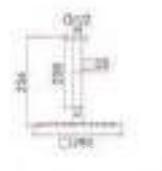

FINLANDIA

SERIES