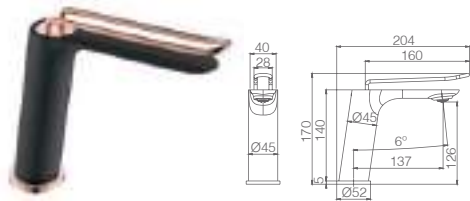

Ref.: **BDH041-1NOR**

Single-lever basin mixer M-Size.
Matt black and rose gold brass body mixer.
Ceramic cartridge Ø 25 mm.
Flexible hoses 3/8.