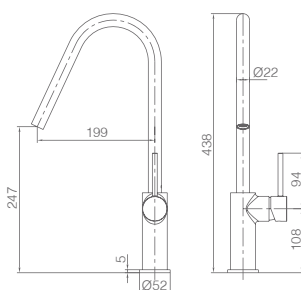

Ref.: **GCE020/NQ**

Single lever sink mixer.
Brushed nickel brass body mixer.
Ceramic cartridge 35 cm.
Connecting tubes 50 cm.

Certified faucet