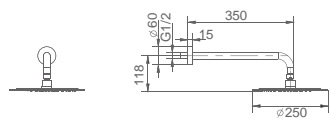

Certified faucet

MILOS

SERIES

MILOS

SERIES

Embedded body
in the wall without
box.

Minimum measures:
Height 12.5 cm,
width 6 cm.
Minimum depth 6
cm, maximum 7 cm.

Ref.: GPM029