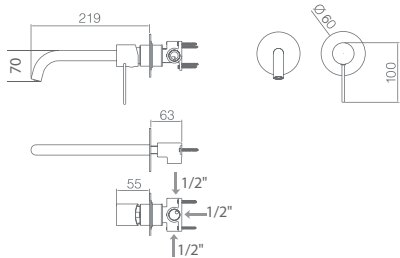

ETNA MATT BLACK

SERIES

**ELECTROPHORESIS
LACQUER SYSTEM**