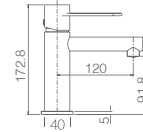

SERIES

MILOS STICK

SERIES

MILOS

SERIES

Ref.: **BDY027**

Stainless steel S304 telescopic bar 100/140cm.
 Chrome Stainless steel S304 round rainhead Ø20 cm super-flat design and anti-lime system.
 Elevated adjustable support handle.
 Round handle shower 1 position changeable.
 Chrome brass single-lever mixer.
 Medium flow rate 12 l./min.
 Round chrome brass integrated flow-diverter.
 Reinforced flexible hose 150 cm.
 Ceramic cartridge Ø 35mm.