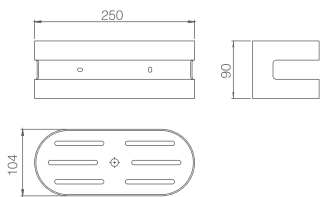

Ref.: **ADL012/BL**

Front Storage basket Nirmala matt white
Steel S304