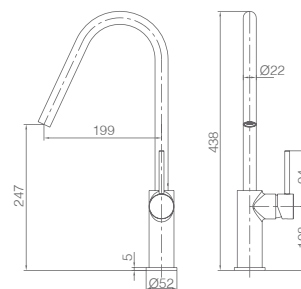

KENIA

SERIES

Ref.: GCE020/ORC

Single lever sink mixer.
Brushed rose gold brass body mixer.
Ceramic cartridge 35 cm.
Connecting tubes 50 cm.

Certified faucet