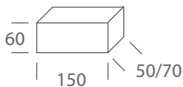

SUECIA

MATT BLACK AND ROSE GOLD

SERIES

EMBEDDED IN THE WALL.
NO BOX.