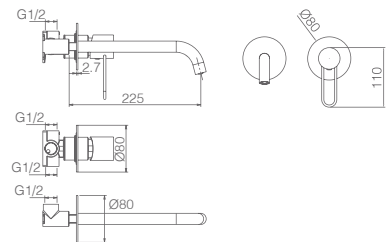

MILOS

MATT BLACK AND ROSE GOLD

SERIES

Ref.: **GLI019/NOR**

Matt black and rose gold brass handle shower inlet wall bracket with embedded box.
In 2 separated parts.

EMBEDDED IN THE WALL.
NO BOX. (min. 45 / max. 65)