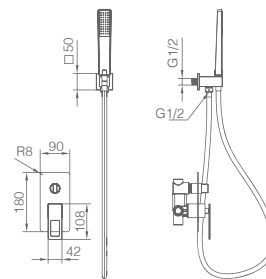

SUECIA

SERIES

EMBEDDED IN THE
WALL.
NO BOX.

Ref.: BDC032-6NOR

Matt black and rose gold Stainless steel S304 square rainhead 25x25 cm.
Super-flat design and anti-lime system.
Matt black and rose gold wall brass outlet tube.
Square handle shower.
Matt black and rose gold brass single lever mixer with 2 lines embedded box.
Medium flow rate 12 l./min.
Matt black and rose gold brass square distributor.
PVC flexible hose 150 cm.
Single lever cartridge 35 mm.
Handle shower inlet wall bracket.