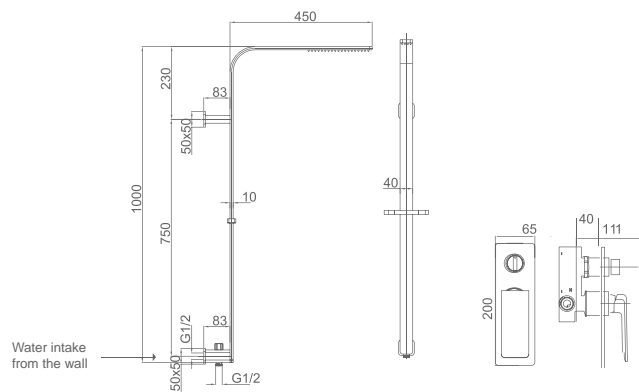

Ref.:GSM01V (1 line)

1 line embedded chrome plated brass simple lever mixer.
 Chrome brass.
 Ceramic cartridge 35 cm.

Combinable series with mod. Fiji

BAHAMAS MATT WHITE

SERIES

Ref.: GPH016/BL

Matt white brass bar and incorporated rainhead with integrated flow-diverter, 2 lines, and water inlet direct to the wall.
 Matt white brass embedded single lever mixer with 1 line.
 Medium flow rate 12 l/min.
 PVC matt white flexible hose 150 cm. and matt white handle shower.
 Ceramic cartridge 35 mm.