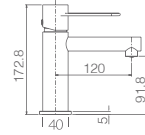

Ref.: **BDY027-3**

Single-lever basin mixer XL-Size.
 Chrome brass body mixer.
 Ceramic cartridge Ø 25 mm.
 Flexible hoses 3/8.

MILOS STICK

SERIES

Ref.: **BDYS045**

Stainless steel S304 telescopic bar 100/140cm.
 Chrome Stainless steel S304 round rainhead Ø20 cm super-flat design and anti-lime system.
 Elevated adjustable support handle.
 Round handle shower 1 position changeable.
 Chrome brass single-lever mixer.
 Medium flow rate 12 l./min.
 Round chrome brass integrated flow-diverter.
 Reinforced flexible hose 150 cm.
 Ceramic cartridge Ø 35mm.