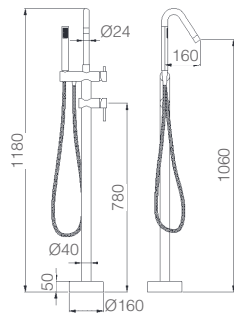

FREE- STANDING BATH TUB

CÓRCEGA

SERIES

Ref.: BBECO1

Chrome plated brass bath external mixer.
Ceramic cartridge 35mm
Round handle shower, 1 position
PVC flexible hose.
Embedded box into de floor.

CÓRCEGA

BLACK MATT