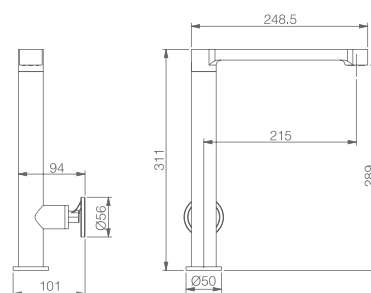

Ref.: GCC033

Single lever sink mixer.
Chrome brass body mixer.
Ceramic cartridge 25 cm.
Connecting tubes 50 cm.