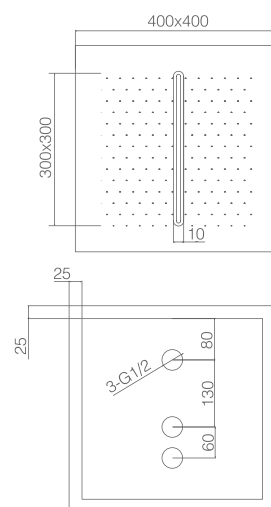

CHROME

Ref.: **RDG400** (dimensions 40x40 cm)

Material: Stainless steel S 304
Finish: Chromed
2 outputs
Pre-frame to ceiling included