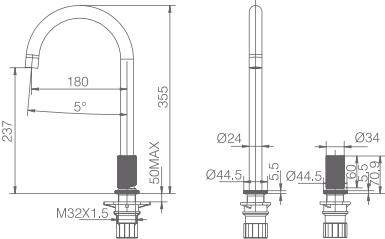

MANACOR

MATT WHITE

SERIES

Ref: GCM001/BL
Single lever sink mixer.
Matt white brass body mixer.
Ceramic cartridge 25 cm.
Connecting tubes 50 cm.