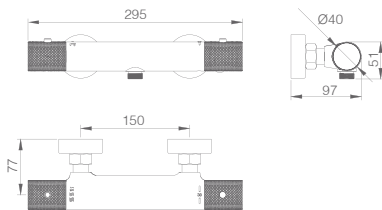

Ref.: BTD038-5BGM

Elevated adjustable support handle.
Round black gun metal handle shower
Black gun metal brass shower thermostatic shower mixer.
Medium flow rate 12 l/min.
Round black gun metal brass integrated flow-diverter.
PVC black gun metal flexible hose 150 cm.
Thermostatic cartridge TURN CLEAN SYSTEM