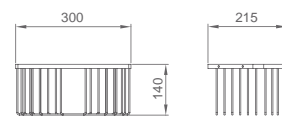

Ref.: ADR001

Material: Stainless steel S 304
Finish: Chromed