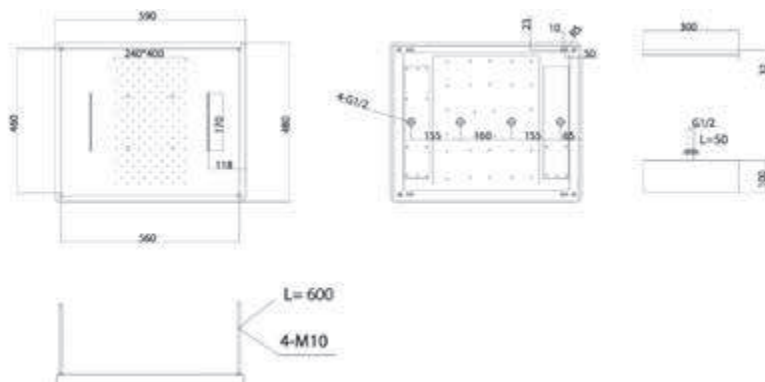

CHROME

Ref.: RDG590/P

With pre-frame

Material: Stainless steel S304.
Chrome finish
Three outputs