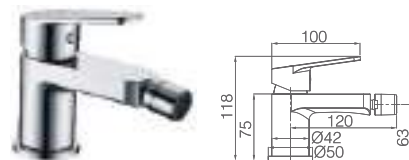

Ref: BDT021-2

Single-lever mixer of bidet
Chromed brass faucet body
Ceramic cartridge Ø 35mm.
Flexible hoses 3/8