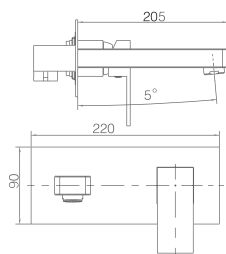

Installation

SUIZA

SERIES

Ref.: GLE020

Chrome brass handle shower inlet wall bracket with embedded box.
Thread 1/2".
Single lever cartridge 35 mm.

Certified faucet

Embedded box.

Combinable series with mod. Valencia, Nantes, Fiyi.