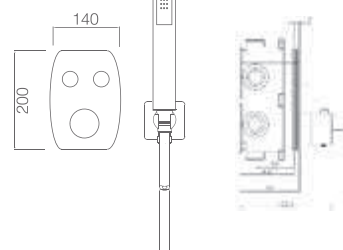

VIDEO SPOT

PROFESSIONAL TECHNICAL VIDEO