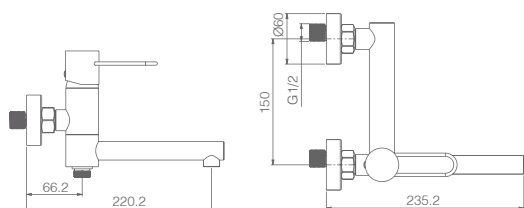

MILOS

MATT BLACK AND ROSE GOLD

SERIES

Ref.: **BDY027-4NOR**

Matt black and rose gold plated brass shower/bath mixer.
ABS hand shower wall bracket.
Round handle shower.
Medium flow rate 12 l./min.
Single-lever ceramic cartridge Ø 35 mm.
PVC flexible hose.