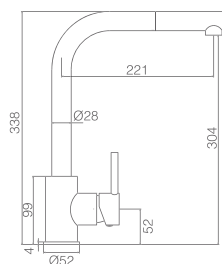

**ELECTROPHORESIS
LACQUER SYSTEM**

MALTA MATT WHITE

SERIES

Ref.: **GCE006/BL**

Single lever pull-out sink mixer.
Matt white brass body mixer.
Ceramic cartridge 35 cm.
Connecting tubes 50 cm.

Certified faucet