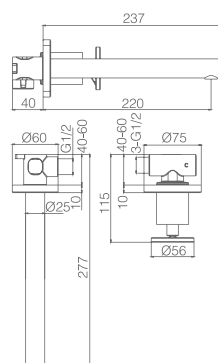

Ref.: GLC033/NG

Matt black brass handle shower inlet wall bracket with embedded box.
In 2 separated parts.