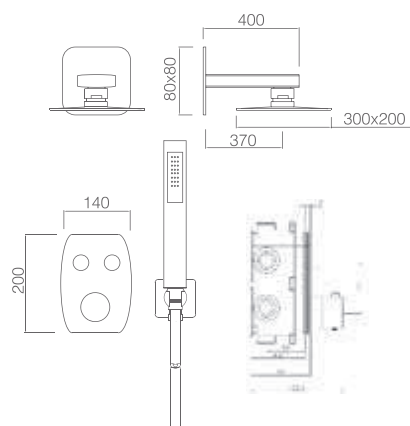

Ref.: GPH035

Chrome stainless steel S304 oval rainhead 20x30 cm. Super-flat design and anti-lime system.

Wall outlet tube.

Oval shower handle.

Chrome brass and thermostatic single lever mixer with push buttons and 2 lines embedded box.

Medium flow rate 12 l/min.

Push buttons and chrome brass round distributor.

Reinforced flexible hose 150 cm.

Self-cleaning thermostatic cartridge TURN CLEAN SYSTEM.

Handle shower inlet wall bracket.