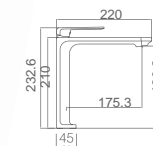

Single-lever basin mixer XL Size.
Chrome plated brass body mixer.
Ceramic cartridge 25 mm.
Flexible hoses 3/8.

Ref.: BDF016-3

**Ref.: BDF016-5
(+5 cm HEIGHT)**