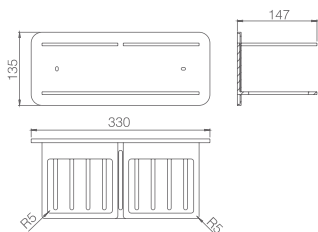

SERIES

Square designs and new finishes bring beauty to bathroom interiors.

IMAN

SERIES

Ref.: **ADI011**

Front Storage basket Iman chromed
Steel S304

Ref.: **ADI011/NOR**

Front Storage basket Iman matt black and
rose gold
Steel S304