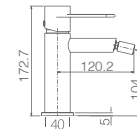

Ref.: **BDYS045-1NOR**

Single-lever basin mixer.
Matt black and rose gold brass body mixer.
Ceramic cartridge Ø 25mm.
Flexible hoses 3/8.