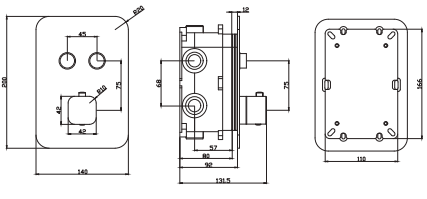

EMBEDDED THERMOSTATIC