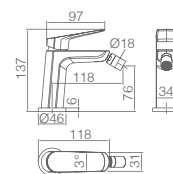

Ref.: **BDZ044-2NG**

Single-lever bidet mixer.
Matt black brass body mixer.
Ceramic cartridge Ø25 mm.
Flexible hoses 3/8.

Certified faucet