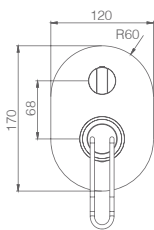

BELICE BLACK MATT

SERIES

EMBEDDED IN THE
WALL.
NO BOX.

Ref.: GPH041/NG

Matt black stainless inox steel S304 round rainhead Ø25 cm. Super-flat design and anti-lime system.
Wall matt black outlet tube.
Round matt black shower handle.
Matt black brass single lever mixer with 2 lines embedded box.
Medium flow rate 12 l/min.
Matt black brass round distributor.
PVC matt black flexible hose 150 cm.
Ceramic single lever cartridge 35 mm.
Inlet wall bracket.