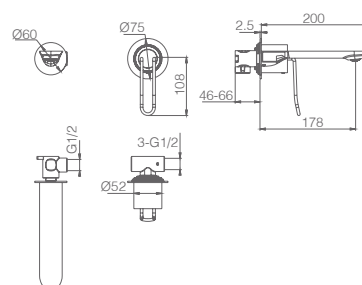

Ref.: GLH041/NG

Matt black brass handle shower inlet wall bracket with embedded box.
In 2 separated parts.