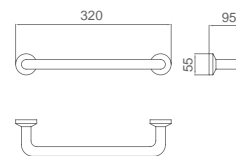

Ref.: AAS004

Material: Brass
Finish: Chromed