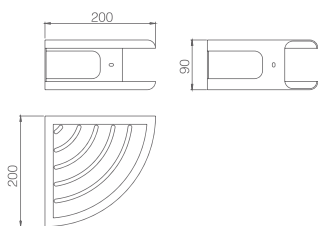

DHANU

SERIES

Ref.: **ADH010/NG**

Corner Storage basket Dhanu matt
black
Steel S304

Ref.: **ADH010/NQ**

Corner Storage basket Dhany brushed nickel
Steel S304