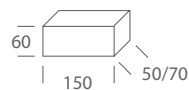

EMBEDDED IN THE WALL.
NO BOX.