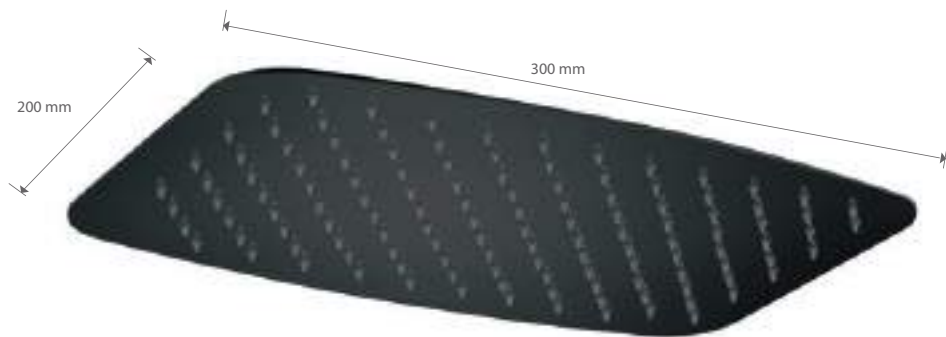

**ELECTROPHORESIS
LACQUER SYSTEM**

Ref.: RDR001/NG

Dimensions: 20x30 cm.
Super-flat and oval rainhead.
Material: Stainless steel S304.
Matt black finish.
Thread 1/2"