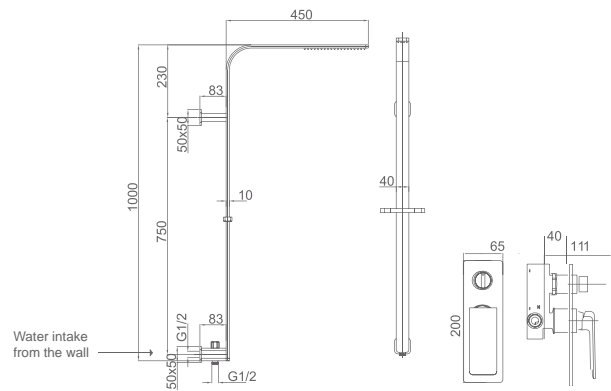

PVC flexible hose 150 cm.

Ceramic cartridge Ø 35mm.

BAHAMAS

SERIES

Ref.:GPH016

Chrome plated brass bar and incorporated rainhead with integrated flow diverter, 2 lines, and water inlet direct to the wall.
 Chrome plated brass embedded single lever mixer with 1 line.
 Medium flow rate 12 l./min.
 PVC flexible hose 150 cm. and handle shower.
 Ceramic cartridge 35 mm.