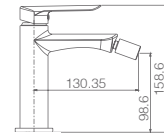

Ref.: **BDG040-2**

Single-lever bidet mixer.
Chrome brass body mixer.
Ceramic cartridge Ø 35 mm.
Flexible hoses 3/8.

Certified faucet