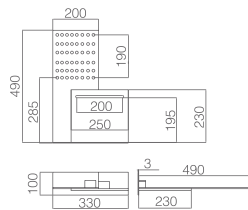

Embedded box.