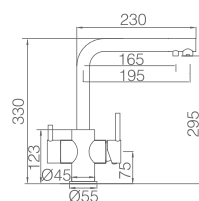

Ref: **GOS004**

2 level Single-lever sink faucet. (Osmosis)
Chromed brass faucet body.
Ceramic cartridge 35mm
Connecting tubes 50 cm