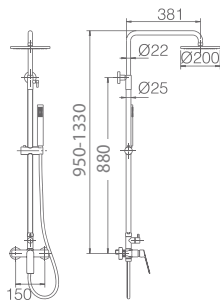

Ref.: BDX023

Stainless steel S304 extendable shower bar (95/133)
Chrome Stainless steel S304 round rainhead Ø 20 cm. super-flat design and anti-lime system.
Support for handle shower adjustable in height.
Round handle shower 3 position changeable.
Chrome brass faucet single-lever mixer
Medium flow rate 12l/min.
Chrome plated brass round distributor.
Reinforced flexible hose 150 cm
Ceramic cartridge Ø 25mm.