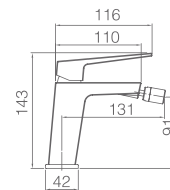

Ref.: **BDAR025-2**

Single-lever mixer of bidet
Chromed brass faucet body
Ceramic cartridge Ø 25mm.
Flexible hoses 3/8