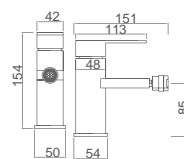

Ref.: **BDL007-2**

Single-lever bidet mixer.
Chrome plated brass body mixer.
Ceramic cartridge 35 mm.
Flexible hoses 3/8.

Certified faucet