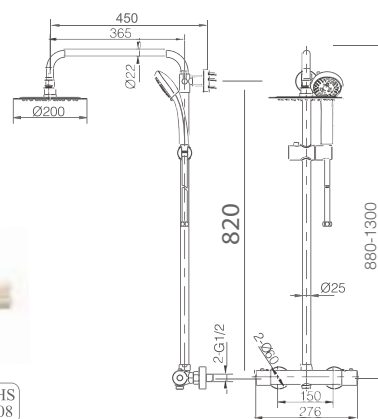

Certified faucet

PROFESSIONAL
IMEX
DESIGN

CRETA

SERIES

Ref.:BTC018

Chrome Stainless steel S304 round rainhead Ø20 cm super-flat design and anti-lime system.
 Stainless steel S304 telescopic bar 88/138 cm.
 Support for handle shower adjustable in height.
 Round handle shower 3 position changeable.
 Chrome plated brass thermostatic mixer with integrated flow-diverter.
 Medium flow rate 12 l/min.
 Reinforced flexible hose 150 cm.
Thermostatic cartridge IMEX TURN CLEAN SYSTEM (PATENT).