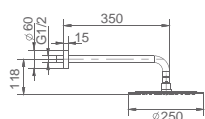

Ref.: BDC033-5

Chrome brass shower mixer.
 Wall bracket.
 Square handle shower.
 Medium flow rate 12 l/min.
 PVC flexible hose 170 cm.
 Ceramic cartridge 25 mm.

OLIMPO

SERIES

OLIMPO

SERIES

EMBEDDED IN THE WALL.
NO BOX.