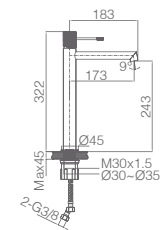

Single-lever basin mixer M-Size.
 Matt gray / champagne brass body mixer.
 Ceramic cartridge Ø 35 mm.
 Flexible hoses 3/8.

Ref.: **BDD038-2GC**

Single-lever bidet mixer M-Size.
 Matt gray / champagne brass body mixer.
 Ceramic cartridge Ø 35 mm.
 Flexible hoses 3/8.