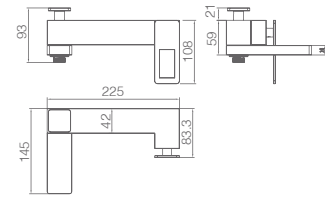

Ref.: **BDC032-7NOR**

Matt black and rose gold plated brass shower/bath mixer.
Reinforced flexible hose 180 cm.
ABS hand shower wall bracket.
Round handle shower.
Medium flow rate 12 L/min.
Single-lever ceramic cartridge Ø 35 mm.