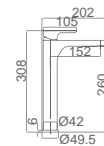

Ref.: BDU014-3

Single-lever mixer of basin XL-Size.
Chrome plated brass faucet body
Ceramic cartridge Ø 35mm.
Flexible hoses 3/8

Certified faucet