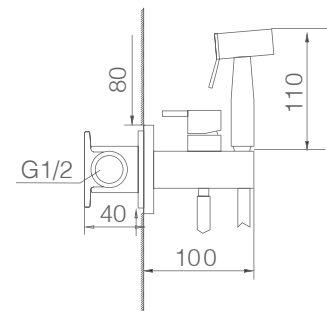

Ref.: RDM001/NQ

Embedded bidet mixer.
Hot and cold water.
Handle 1 position.
Brushed nickel plated brass.
Steel reinforced flexible hose 100 cm.