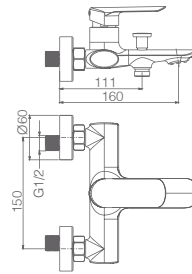

Ref.: **BDG040-4NQ**

- Brushed nickel shower/bath mixer.
- Wall bracket.
- Square 3 positions changeable handle shower.
- Medium flow rate 12 l/min.
- PVC brushed nickel hose 170 cm.
- Ceramic cartridge 35 mm.