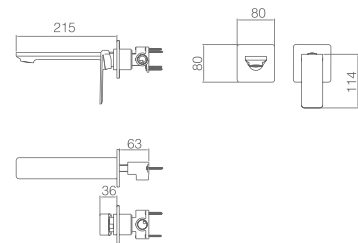

FIYI

SERIES

Ref.: GLF016

Chrome brass handle shower inlet wall bracket with embedded box.
In 2 separated parts.