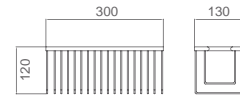

Ref.: ADF002

Material: Stainless steel S 304
Finish: Chromed