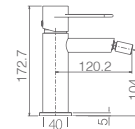

Ref.: **BDYS045-1NG**

Single-lever basin mixer.
Matt black brass body mixer.
Ceramic cartridge Ø 25mm.
Flexible hoses 3/8.