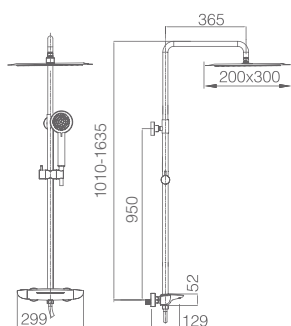

SIDNEY

SERIES

Ref.: **BTS016**

Stainless steel S304 extendable shower bar (101/163,5cm)
Chrome Stainless steel S304 oval rainhead 20x30 cm super-flat design and anti-lime system.
Support for handle shower adjustable in height.
Round handle shower.
Chromed brass thermostatic faucet with integrated distributor and waterfall.
Medium flow rate 12l/min.
PVC flexible hose 150 cm.
Thermostatic cartridge IMEX TURN CLEAN SYSTEM (PATENT) .