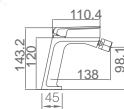

Ref.: BDF016-2

Single-lever bidet mixer.
Chrome plated brass body mixer.
Ceramic cartridge 25 mm.
Flexible hoses 3/8.