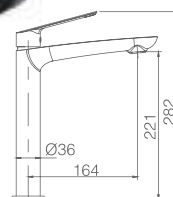

Ref.: BDX023-3NG

Single-lever mixer of basin XL-Size.
Matt black brass faucet body
Ceramic cartridge Ø 25mm.
Flexible hoses 3/8