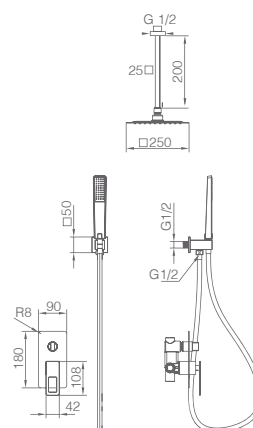

Single lever cartridge 35 mm.

Handle shower inlet wall bracket.

ESTOCOLMO

SERIES

EMBEDDED IN THE
WALL.
NO BOX.

Ref.: BDES37-6NG

Matt black Stainless steel S304 square rainhead 25x25 cm. Super-flat design and anti-lime system.