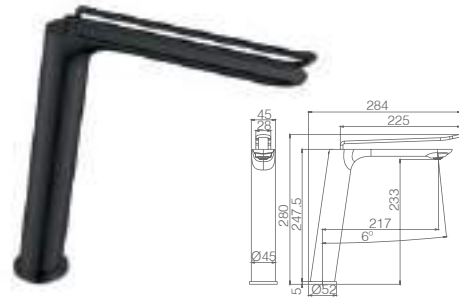

Ref.: **BDH041-3NG**

Single-lever basin mixer XL-Size.
Matt black brass body mixer.
Ceramic cartridge Ø 25 mm.
Flexible hoses 3/8.