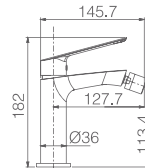

Ref.: BDX023-2NG

Single-lever mixer of bidet
Matt black brass faucet body
Ceramic cartridge Ø 25mm.
Flexible hoses 3/8