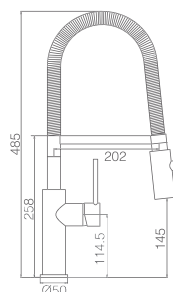

Ref: **GCE008**

Single lever pull-out sink mixer.
Chrome plated brass body mixer.
Ceramic cartridge 35 cm.
Connecting tubes 50 cm.

Certified faucet

Flexible 50 cm