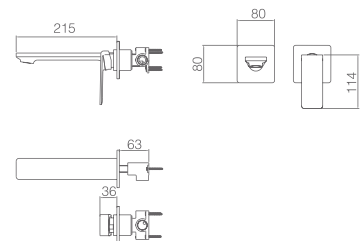

White matt brass handle shower inlet wall bracket with embedded box.
In 2 separated parts.

BALI

SERIES

Combination of square elements with curved edges that makes this product one of the most competitive for our own brand.