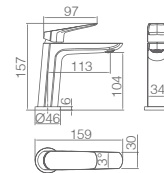

Ref.: **BDZ044-1NG**

Single-lever basin mixer M-size
Matt black brass body mixer.
Ceramic cartridge Ø25 mm.
Flexible hoses 3/8. Extra-flat aerator.

Certified faucet