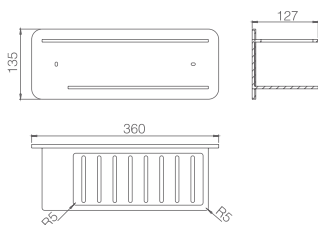

Ref.: **ADT009/BL**

Front Storage basket Bethari matt
white
Steel S304