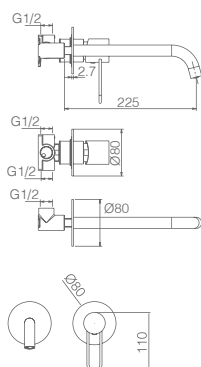

MILOS

SERIES

Ref.: **GLI019**

Chrome brass handle shower inlet wall bracket with embedded box.
In 2 separated parts.

EMBEDDED IN THE WALL.
NO BOX. (min. 45 / max. 65)

MILOS STICK

SERIES

Ref. : GLIS045