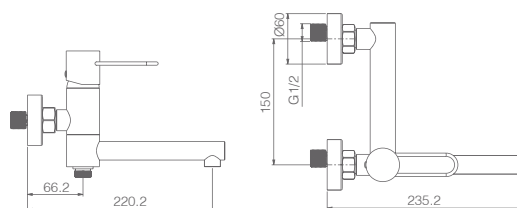

MILOS

SERIES

Ref.: **BDY027-4**

Chrome plated brass shower/bath mixer.
Reinforced flexible hose 180 cm.
ABS hand shower wall bracket.
Round handle shower.
Medium flow rate 12 l/min.
Single-lever ceramic cartridge $\varnothing$ 35 mm.

Certified faucet