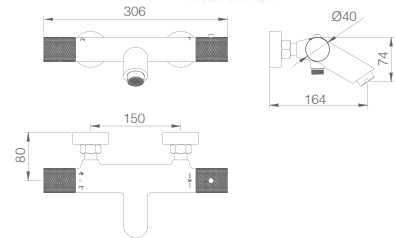

Ref.: BTD038-4NQ

Elevated adjustable support handle.
Round brushed nickel handle shower
Brushed nickel brass shower/bath thermostatic mixer.
Medium flow rate 12 l/min.
Round brushed nickel brass integrated flow-diverter.
PVC brushed nickel flexible hose 150 cm.
Thermostatic cartridge TURN CLEAN SYSTEM