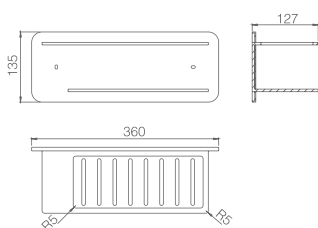

Ref.: **ADT009/NOR**

Front Storage basket Bethari matt black
and rose gold
Steel S304