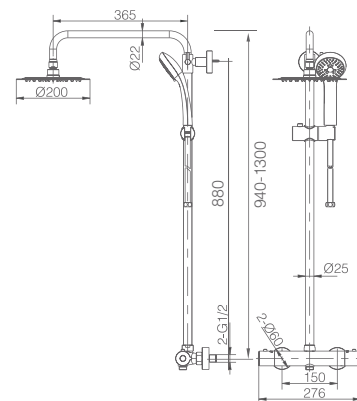

KENT WHITE MATT

SERIES

Ref.: BTK017/BL

White black Stainless steel S304 round rainhead Ø20 cm.
White black super-flat design and anti-lime system.
Support for handle shower adjustable in height
Telescopic bar 92/127 cm.
Round handle shower 3 position changeable.
White black plated brass thermostatic mixer
with integrated flow-diverter.
Medium flow rate 12 l./min.
Reinforced white black flexible
hose 150 cm.
Thermostatic cartridge .

Certified faucet