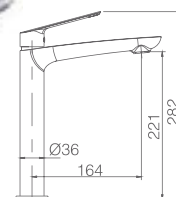

Ref.: BDX023-3

Single-lever mixer of basin XL-Size.
Chromed brass faucet body
Ceramic cartridge Ø 25mm.
Flexible hoses 3/8