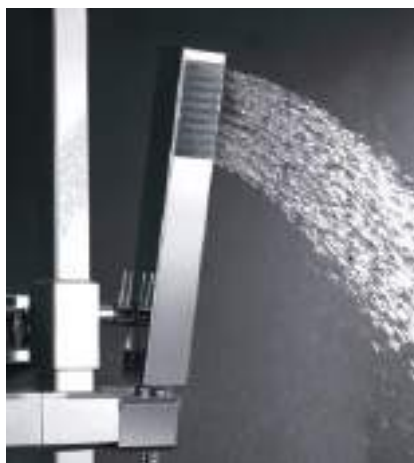

MINSK

SERIES

Ref.: **BDK010** (Taps not included)

- Stainless steel S304 telescopic bar 87/130 cm.
- Chrome Stainless steel S304 square rainhead 20 cm super-flat design and anti-lime system.
- Elevated adjustable support handle.
- Square handle shower.
- Medium flow rate 12 l/min.
- Square chrome plated brass integrated flow-diverter.
- Reinforced telescopic flexible hose 150 cm.
- Reinforced flexible hose 60 cm, for connecting to the tap.