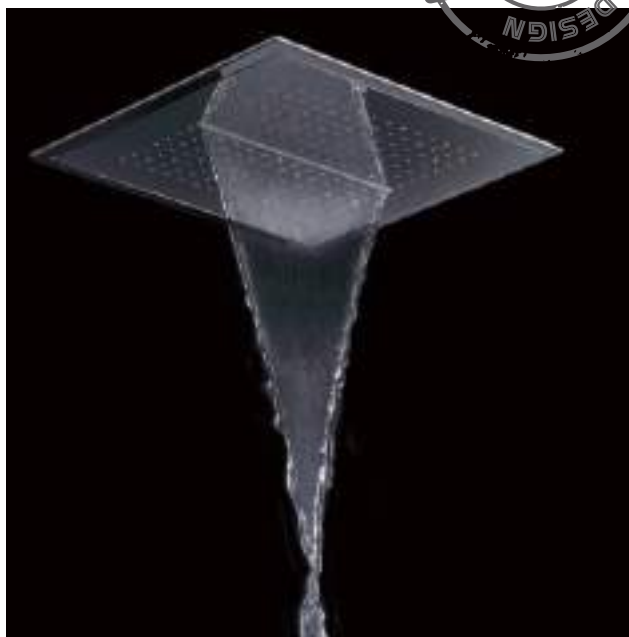

MÁLAGA

SERIES