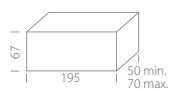

Installation

SUIZA

SERIES

Ref.: GLE020

Chrome brass handle shower inlet wall bracket with embedded box.
Thread 1/2".
Single lever cartridge 35 mm.

Certified faucet

Embedded box.

Combinable series with mod. Valencia, Nantes, Fiyi.