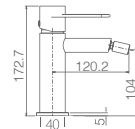

Ref.: **BDYS045-1**

Single-lever basin mixer.
Chrome brass body mixer.
Ceramic cartridge Ø 25 mm.
Flexible hoses 3/8.