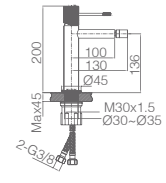

Single-lever basin mixer M-Size.
Brushed nickel brass body mixer.
Ceramic cartridge Ø 35 mm.
Flexible hoses 3/8.

Certified faucet

Ref.: **BDD038-2NQ**

Single-lever bidet mixer M-Size.
Brushed nickel brass body mixer.
Ceramic cartridge Ø 35 mm.
Flexible hoses 3/8.