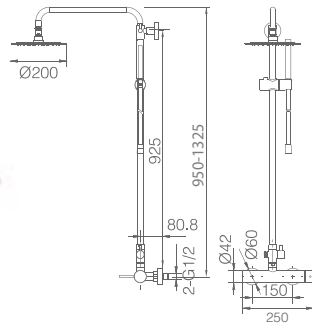

MILOS STICK

MATT BLACK AND ROSE GOLD

SERIES

Ref.: **BDYS045/NOR**

Matt black and rose gold Stainless steel S304 telescopic bar 100/140cm.
Matt black and rose gold Stainless steel S304 round rainhead Ø20 cm super-flat design and anti-lime system.
Elevated adjustable support handle.
Round handle shower 1 position changeable.
Matt black and rose gold brass single-lever mixer.
Medium flow rate 12 l/min.
Round Matt black and rose gold brass integrated flow-diverter.
PVC flexible hose PVC 150 cm.
Ceramic cartridge Ø 35 mm.

Ref.: **BDYS045-1NOR**

Single-lever basin mixer.
Matt black and rose gold brass body mixer.
Ceramic cartridge Ø 25mm.
Flexible hoses 3/8.

Ref.: **BDYS045-2NOR**

Single-lever bidet mixer.
Matt black and rose gold brass body mixer.
Ceramic cartridge Ø 25mm.
Flexible hoses 3/8.