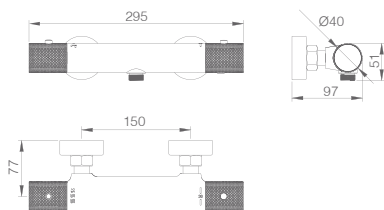

Ref.: **BDD038-3NG**

Single-lever basin mixer XL-Size.
 Matt black brass body mixer.
 Ceramic cartridge Ø 35 mm.
 Flexible hoses 3/8.

LINE

MATT BLACK

SERIES

Ref.: BTD038-5NG

Elevated adjustable support handle.
 Round matt black handle shower
 Matt black brass thermostatic shower mixer.
 Medium flow rate 12 l/min.
 Round matt black brass integrated flow-diverter.
 PVC matt black flexible hose 150 cm.
 Thermostatic cartridge TURN CLEAN SYSTEM