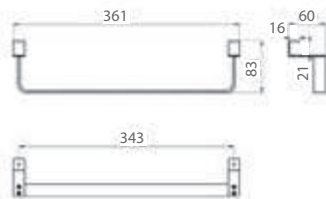

TOWEL BAR INSIDE FURNITURE

Ref.: SPA001

Material: Stainless steel.
Finish: Chromed

Ref.: SPA001/NG

Material: Stainless steel.
Finish: Matt black