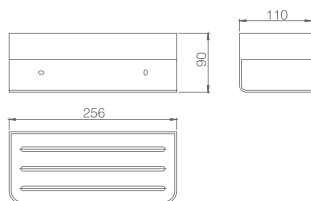

Ref.: **ADY007/BL**

Front Storage basket Mayura matt
white
Steel S304