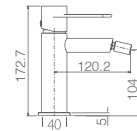

Ref.: **BDY027-1NOR**

Single-lever basin mixer.
Matt black and rose gold brass body mixer.
Ceramic cartridge Ø 25mm.
Flexible hoses 3/8.