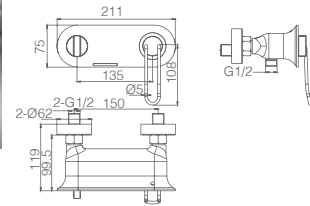

**CASCADE
EXIT**

Ref.: **BDH041-4**

Chrome brass shower/bath mixer.
Wall bracket.
Square handle shower.
Medium flow rate 12 l/min.
PVC flexible hose 150 cm.
Ceramic cartridge 25 mm.