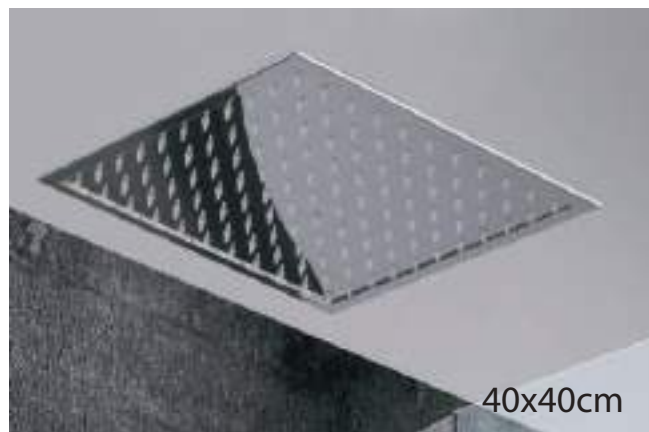

Ceramic single lever cartridge 35 mm.

Inlet wall bracket.

Combinable series with mod. Art.

VOLGA

SERIES

Ref. : GET015 (Inset ceiling)

Chrome stainless steel S304 S304, square rainhead 40x40 cm super-flat design and anti-lime system.
Square shower handle 1 position.
Chrome plated brass single lever mixer with 2 lines embedded box.
Medium flow rate 12 l/min.
Chrome plated brass square flow-diverter.
PVC flexible hose 150 cm.
Ceramic single lever cartridge 35 mm.
Preframe included.
Handle shower inlet wall bracket.