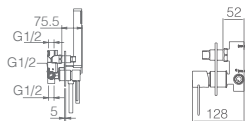

Certified faucet

MILOS

SERIES

MILOS

SERIES

Embedded body
in the wall without
box.

Minimum measures:
Height 12.5 cm,
width 6 cm.
Minimum depth 6
cm, maximum 7 cm.

Ref.: GPM029