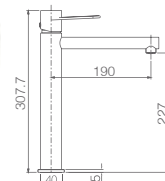

Ref.: **BDY027-3**

Single-lever basin mixer XL-Size.
Chrome brass body mixer.
Ceramic cartridge Ø 25 mm.
Flexible hoses 3/8.