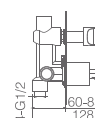

VESUBIO

MATT BLACK AND ROSE GOLD

SERIES

Embedded in the wall. No box.

Ref.: GTV038/NOR

Matt black and rose gold stainless steel S304 round rainhead Ø25cm.
Super-flat design and anti-lime system.
Matt black and rose gold ceiling brass outlet tube.
Round shower handle.
Matt black and rose gold brass single lever mixer with 2 lines embedded box.
Medium flow rate 12 l/min.
Matt black and rose gold brass round distributor.
PVC hose 150 cm.
Single lever cartridge 35 mm.
Handle shower inlet wall bracket.