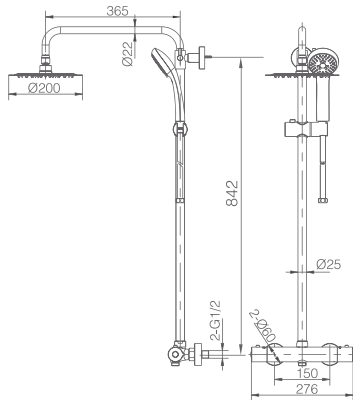

STEEL S316

Thermostatic

Thermostatic cartridge IMEX TURN CLEAN SYSTEM (patent).

LOW PRESSURE WORKING
ANTI-SCALDING SYSTEM
EASY CLEANING