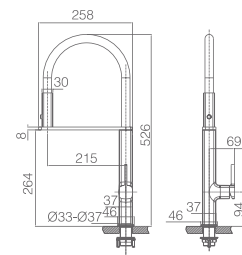

SERIES

Ref: **GCE017/NOR**

Single lever pull-out sink mixer.
 Matt black and rose gold brass body mixer.
 Ceramic cartridge 35 cm.
 Connecting tubes 50 cm.

MENORCA

SERIES

Ref.: GCE019

Single lever pull-out sink mixer.
Chrome brass body mixer.
Ceramic cartridge 35 cm.
Connecting tubes 50 cm.