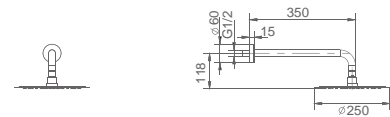

10 AÑOS
GARANTÍA
ANTICORROSIÓN
ACERO INOX. S316

Perfect for indoor and outdoor spaces. High resistance.

MOSCU

SERIES

Ref.:GPK034

Stainless steel rainhead S 316, maximum anti-corrosion quality and high resistance.
 Stainless steel tube S 316, maximum anti-corrosion quality resistance wall outlet.
 Round shower handle S 316, maximum anti-corrosion quality and high resistance.
 S 316 single-leer taps, maximum anti-corrosion quality and high resistance 2 way.
 Average flow 12l/min.
 Round steel distributor S316.
 PVC reinforce hose 1,5m.
 Single-lever ceramic cartridge of 35mm.
 Shower hose support with wall outlet.