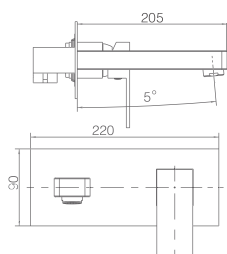

Embedded box.

Combinable series with mod. Fiji.

SUIZA MATT WHITE

SERIES

Ref.: GLE020/BL

Matt white brass handle
shower inlet wall bracket with
embedded box.
Thread 1/2".
Single lever cartridge 35 mm.

Certified faucet