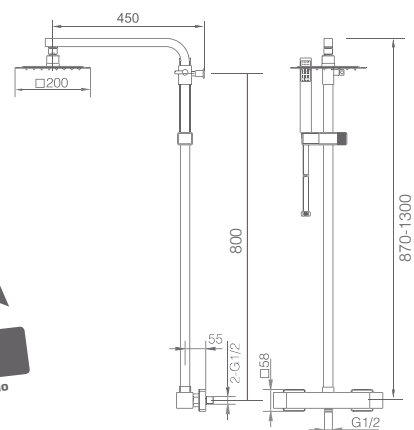

PROFESSIONAL
IMEX
DESIGN

VIGO

SERIES

Ref.: BTV013

Chrome Stainless steel S304 square rainhead 20x20 cm.
Super-flat design and anti-lime system.
Support for handle shower adjustable in height
Telescopic shower bar 87/130 cm.
Square handle shower.
Chrome plated brass thermostatic mixer with integrated flow-diverter.
Medium flow rate 12 l/min.
Reinforced flexible hose 150 cm.
Thermostatic cartridge IMEX TURN CLEAN SYSTEM (PATENT) .