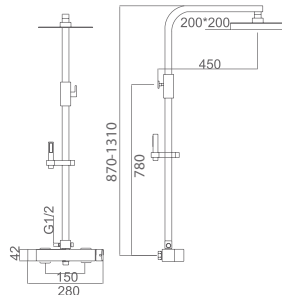

Ref.: BDN009-3

Single-lever basin mixer XL Size.
 Chrome plated brass body mixer.
 Ceramic cartridge 35 mm.
 Flexible hoses 3/8. Extra-flat aerator

FIYI

SERIES

FIYI

SERIES

The highest possible expression of elegance. The integration of all its elements, makes this model series one the most attractive from our collection.