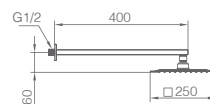

SUECIA

SERIES

EMBEDDED IN THE
WALL.
NO BOX.

Ref.: BDC032-6NG

Matt black Stainless steel S304 square rainhead 25x25 cm. Super-flat design and anti-lime system.

Matt black wall brass outlet tube.

Square handle shower.

Matt black brass single lever mixer with 2 lines embedded box.

Medium flow rate 12 l/min.

Matt black brass square distributor.

PVC flexible hose 150 cm.

Single lever cartridge 35 mm.

Handle shower inlet wall bracket.