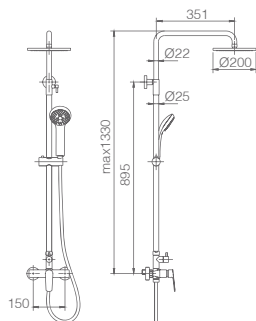

Ref.: **BDZ044**

Stainless steel S304 telescopic bar 95/132 cm.
 Chrome stainless steel S304 round rainhead Ø20 cm super-flat design and anti-lime system.
 Elevated adjustable support handle.
 Round handle shower 3 positions changeable.
 Chrome brass single-lever mixer.
 Medium flow rate 12 l/min.
 Round chrome brass integrated flow-diverter.
 Reinforced flexible hose 150 cm.
 Ceramic cartridge Ø 35 mm.