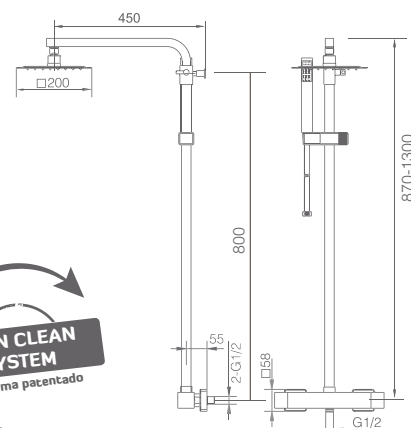

Support for handle shower adjustable in height.
square handle shower.

Matt black brass thermostatic faucet with integrated distributor
Medium flow rate 12l/min.

PVC matt black flexible hose 150 cm.

Thermostatic cartridge IMEX TURN CLEAN SYSTEM (PATENT) .