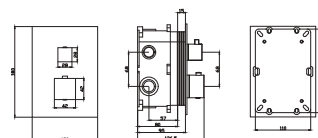

Ref.: GST33V/NG (3 lines)

Matt black plated brass embedded
thermostatic, 3 lines.
Embedded box.
Matt black brass
**Thermostatic cartridge TURN
CLEAN SYSTEM.**