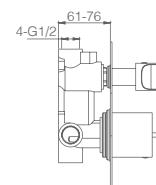

CROACIA

SERIES

EMBEDDED IN THE WALL.
NO BOX.

Ref.: GPJ041

Chrome stainless inox steel S304 round rainhead Ø25 cm. Super-flat design and anti-lime system.
Ceiling outlet tube.
Round shower handle.
Chrome brass single lever mixer with 2 lines embedded box.
Medium flow rate 12 l./min.
Chrome brass round distributor.
PVC flexible hose 150 cm.
Ceramic single lever cartridge 35 mm.
Inlet wall bracket.