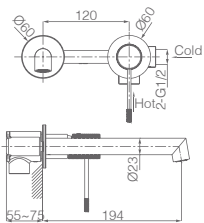

Ref.: GLD038/BGM

Black gun metal brass handle shower inlet wall bracket with embedded box. In 2 separated parts.