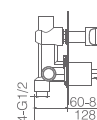

VESUBIO

BLACK MATT

SERIES

EMBEDDED IN THE WALL.
NO BOX.

Ref.: GTV038/NG

Matt black stainless steel S304 round rainhead Ø25cm. Super-flat design and anti-lime system.
Ceiling matt black outlet tube.
Round shower handle.
Matt black brass single lever mixer with 2 lines embedded box.
Medium flow rate 12 l/min.
Matt black brass round distributor.
PVC hose 150 cm.
Single lever cartridge 35 mm.
Handle shower inlet wall bracket.