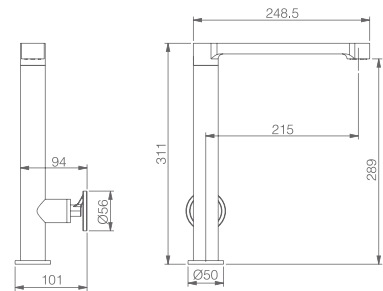

Ref.: **GCC033/NG**

Single lever sink mixer.
Matt black brass body mixer.
Ceramic cartridge 25 cm.
Connecting tubes 50 cm.