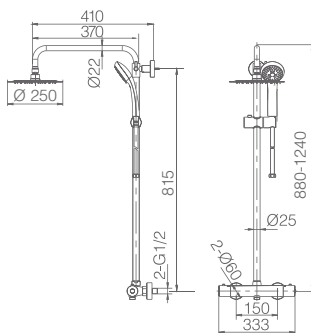

PRAGA

SERIES

The details represent perfection their oval lines give you great beauty and distinction, being a single model and exclusive.

Ref.: BTP012

Chrome Stainless steel S304 oval rainhead 20x30 cm.
Super-flat design and anti-lime system.
Support for handle shower adjustable in height
Oval telescopic bar 87/130 cm.
Round handle shower 3 position changeable.
Chrome plated brass thermostatic mixer with integrated flow-diverter.
Medium flow rate 12 l./min.
PVC flexible hose 150 cm.
Thermostatic cartridge IMEX TURN CLEAN SYSTEM (PATENT) .