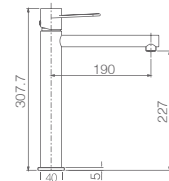

Ref.: **BDY027-3BL**

Single-lever basin mixer XL-Size.
MATT WHITE brass body mixer.
Ceramic cartridge Ø 25 mm.
Flexible hoses 3/8.