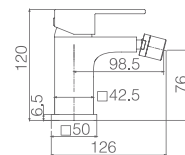

Ref.: BDB006-2

Single-lever bidet mixer.
Chrome plated brass body mixer.
Ceramic cartridge 35 mm.
Flexible hoses 3/8.

Certified faucet