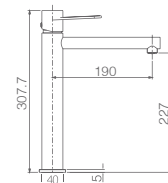

Ref.: **BDYS045-3NG**

Single-lever basin mixer XL-Size.
Matt black brass body mixer.
Ceramic cartridge Ø 25mm.
Flexible hoses 3/8.