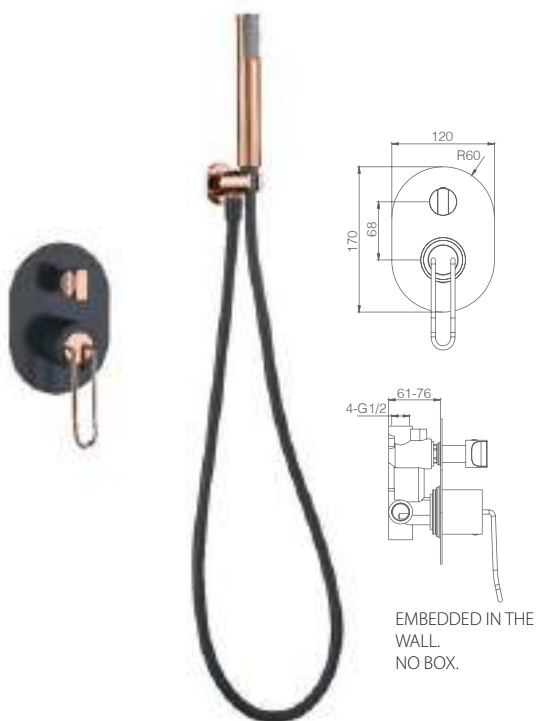

BELICE

MATT BLACK AND ROSE GOLD

SERIES

EMBEDDED IN THE WALL.
NO BOX.

Ref.: GPH041/NOR

Gold rose stainless inox steel S304 round rainhead Ø25 cm. Super-flat design and anti-lime system.
Wall matt black and rose gold outlet tube.
Round shower handle.
Matt black and rose gold brass single lever mixer with 2 lines embedded box.
Medium flow rate 12 l/min.
Matt black brass round distributor.
PVC matt black flexible hose 150 cm.
Ceramic single lever cartridge 35 mm.
Inlet wall bracket.

CROACIA

MATT BLACK AND ROSE GOLD

SERIES