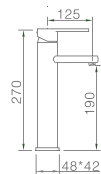

Ref.: BDS008-3

Single-lever mixer of basin XL-Size.
Chrome plated brass faucet body
Ceramic cartridge Ø 35mm.
Flexible hoses 3/8