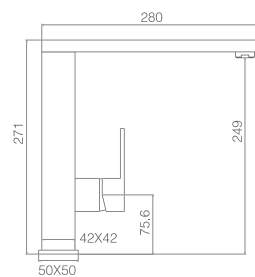

Ref: **GCC002**

Single lever sink mixer.
Chrome plated brass body mixer.
Ceramic cartridge 35 cm.
Connecting tubes 50 cm.