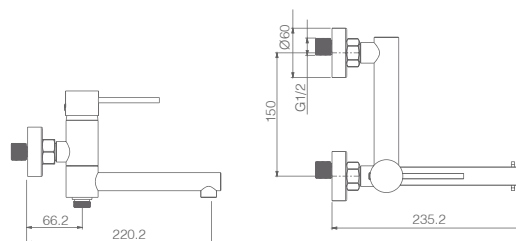

MILOS STICK MATT WHITE

SERIES

Ref.: **BDYS045-4BL**

MATT WHITE and rose gold plated brass shower/bath mixer.
ABS hand shower wall bracket.
Round handle shower.
Medium flow rate 12 l./min.
Single-lever ceramic cartridge Ø 35 mm.
PVC flexible hose