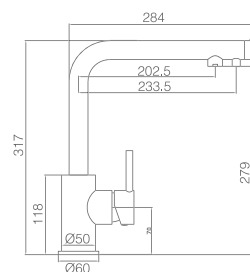

Installation