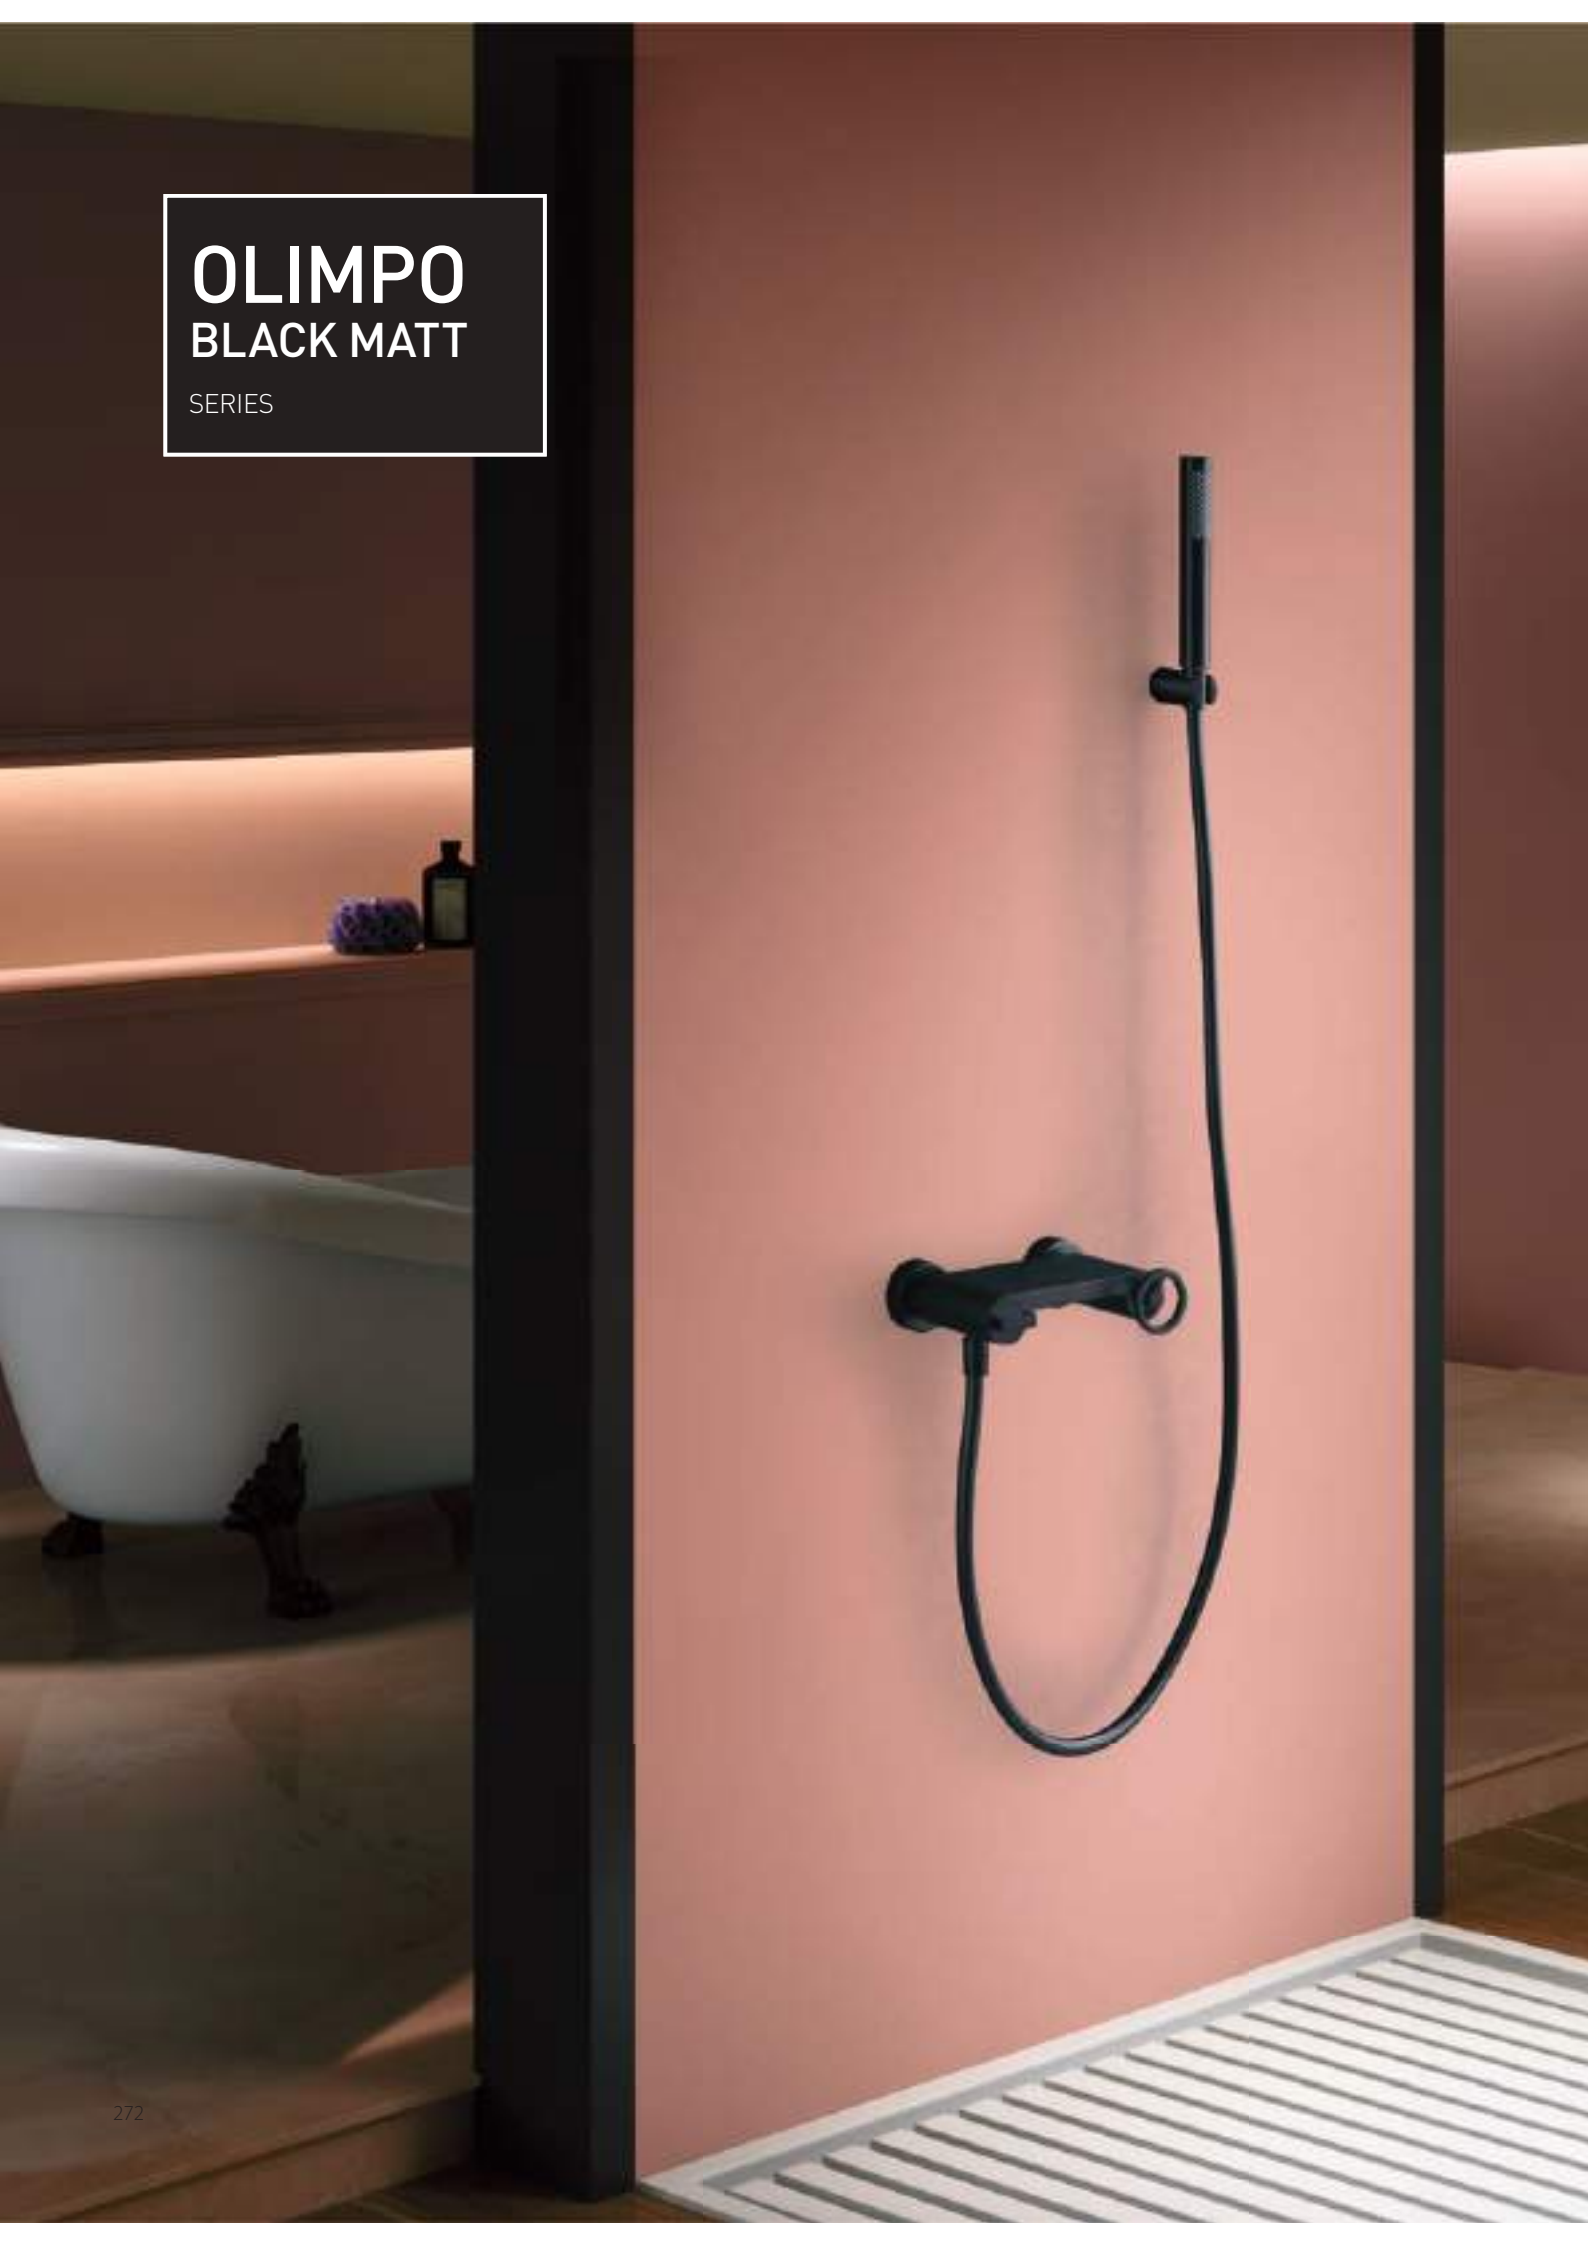

OLIMPO

MATT BLACK AND ROSE GOLD

SERIES

Ref.: GLC033/NOR

Matt black and rose gold brass handle shower inlet wall bracket with embedded box.
In 2 separated parts.

Installation

OLIMPO BLACK MATT

SERIES