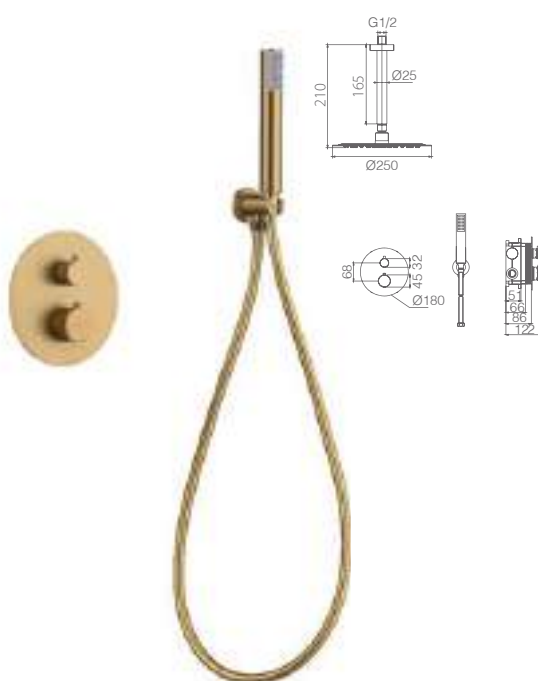

TOP

SERIES

Ref.: GTQ038/OC

Brushed gold stainless inox steel round rainhead Ø25 cm. Super-flat design and anti-lime system.
Brushed gold brass ceiling outlet tube.
Round brushed gold shower handle.
Brushed gold brass thermostatic mixer with 2 lines embedded box.
Medium flow rate 20 l./min.
Brushed gold brass round distributor.
PVC brushed gold flexible hose 150 cm.
Thermostatic cartridge TURN CLEAN SYSTEM
Inlet wall bracket.