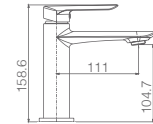

Ref.: **BDG040-1NQ**

Single-lever basin mixer M-Size.
Brushed nickel body mixer.
Ceramic cartridge Ø 35 mm.
Flexible hoses 3/8. Extra-flat aerator.

Certified faucet