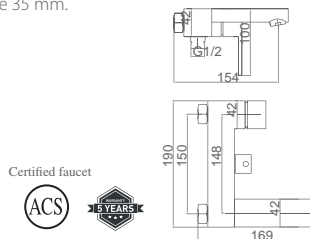

Certified faucet

Ref.: BDV003-3

Single-lever mixer of basin XL-Size.
 Chrome plated brass faucet body
 Ceramic cartridge Ø 35mm.
 Flexible hoses 3/8. Aerator RR0003

Certified faucet

Ref.: **BDV003-4**

Chrome plated brass shower/bath mixer.
 Wall bracket.
 Square handle shower.
 Medium flow rate 12 l./min.
 Reinforced telescopic flexible hose 170/190 cm.
 Single-lever ceramic cartridge 35 mm.