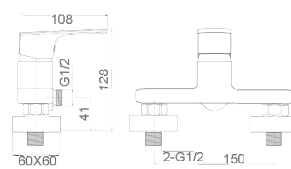

Ref.: **BDI017-5**

Chrome plated brass single-lever mixer.
ABS wall bracket.
Square handle shower.
Medium flow rate 12 l/min.
Reinforced telescopic flexible hose 170/190 cm.
Single-lever ceramic cartridge 35 mm.

Certified faucet