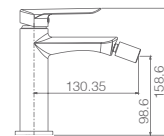

Ref.: **BDG040-2NG**

Single-lever bidet mixer.
Matt black brass body mixer.
Ceramic cartridge Ø 35 mm.
Flexible hoses 3/8.

Certified faucet