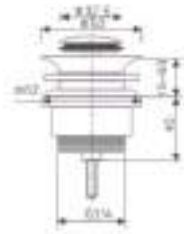

Ref.: VCC002

Suitable for all toilets and bidets, with or without overflow.
Guaranteed open/close system for cycles of 20.000 uses.
Internal thread of 1 ¼
Made of brass, chromed.
Quick and easy mounting.