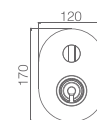

VESUBIO

BLACK MATT

SERIES

EMBEDDED IN THE WALL.
NO BOX.

Ref.: GTV038/NG

Matt black stainless steel S304 round rainhead Ø25cm. Super-flat design and anti-lime system.
Ceiling matt black outlet tube.
Round shower handle.
Matt black brass single lever mixer with 2 lines embedded box.
Medium flow rate 12 l/min.
Matt black brass round distributor.
PVC hose 150 cm.
Single lever cartridge 35 mm.
Handle shower inlet wall bracket.