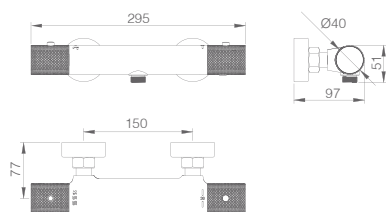

Certified faucet

LINE

SERIES

LINE

SERIES

Ref.: **BDD038**

Stainless steel S304 telescopic bar 95/132 cm.
 Chrome stainless steel S304 round rainhead Ø20 cm super-flat design and anti-lime system.
 Elevated adjustable support handle.
 Round handle shower
 Chrome brass single-lever mixer.
 Medium flow rate 12 l/min.
 Round chrome brass integrated flow-diverter.
 Reinforced flexible hose 150 cm.
 Ceramic cartridge Ø 35 mm.

Certified faucet

Ref.: **BDD038-3**

Single-lever basin mixer XL-Size.
 Chrome brass body mixer.
 Ceramic cartridge Ø 25 mm.
 Flexible hoses 3/8.

Certified faucet

LINE

SERIES

Ref.: BTD038-5

Wall bracket
Elevated adjustable support handle.
Round handle shower
Chrome brass thermostatic shower mixer.
Medium flow rate 12 l/min.
Round chrome brass integrated flow-diverter.
Reinforced flexible hose 150 cm.
Thermostatic cartridge TURN CLEAN SYSTEM