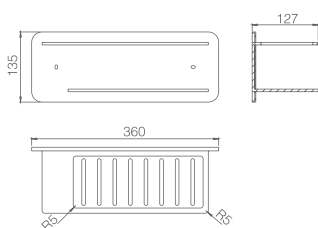

Ref.: **ADT009/NQ**

Front Storage basket Bethari brushed nickel
Steel S304