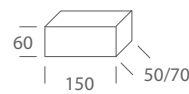

EMBEDDED IN THE WALL.
NO BOX.