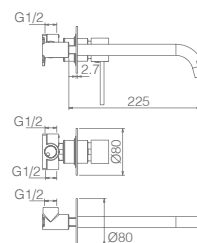

Ref. : GLIS045

Chrome brass handle shower inlet wall bracket with embedded box.
In 2 separated parts.

EMBEDDED IN THE WALL.
NO BOX. (min. 45 / max. 65)

Certified faucet