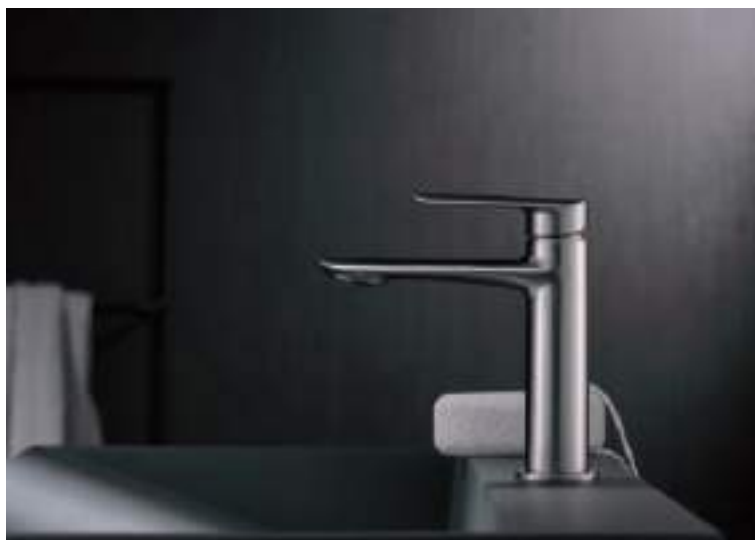

Ref.: **BDG040/NQ**

Stainless S304 brushed nickel telescopic bar 95/132 cm.
 Stainless S304 brushed nickel round rainhead Ø20 cm super-flat design and anti-lime system.
 Elevated adjustable support handle.
 Round handle shower 3 position changeable.
 Brushed nickel single-lever mixer.
 Medium flow rate 12 l/min.
 Round brushed nickel integrated flow-diverter.
 PVC brushed nickel flexible hose PVC 150 cm.
 Ceramic cartridge Ø 35 mm.