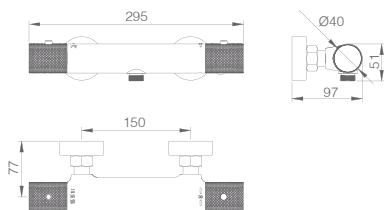

TURN CLEAN SYSTEM
Sistema patentado