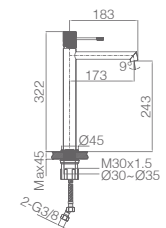

Ref.: **BDD038-3**

Single-lever basin mixer XL-Size.
Chrome brass body mixer.
Ceramic cartridge Ø 25 mm.
Flexible hoses 3/8.

Certified faucet