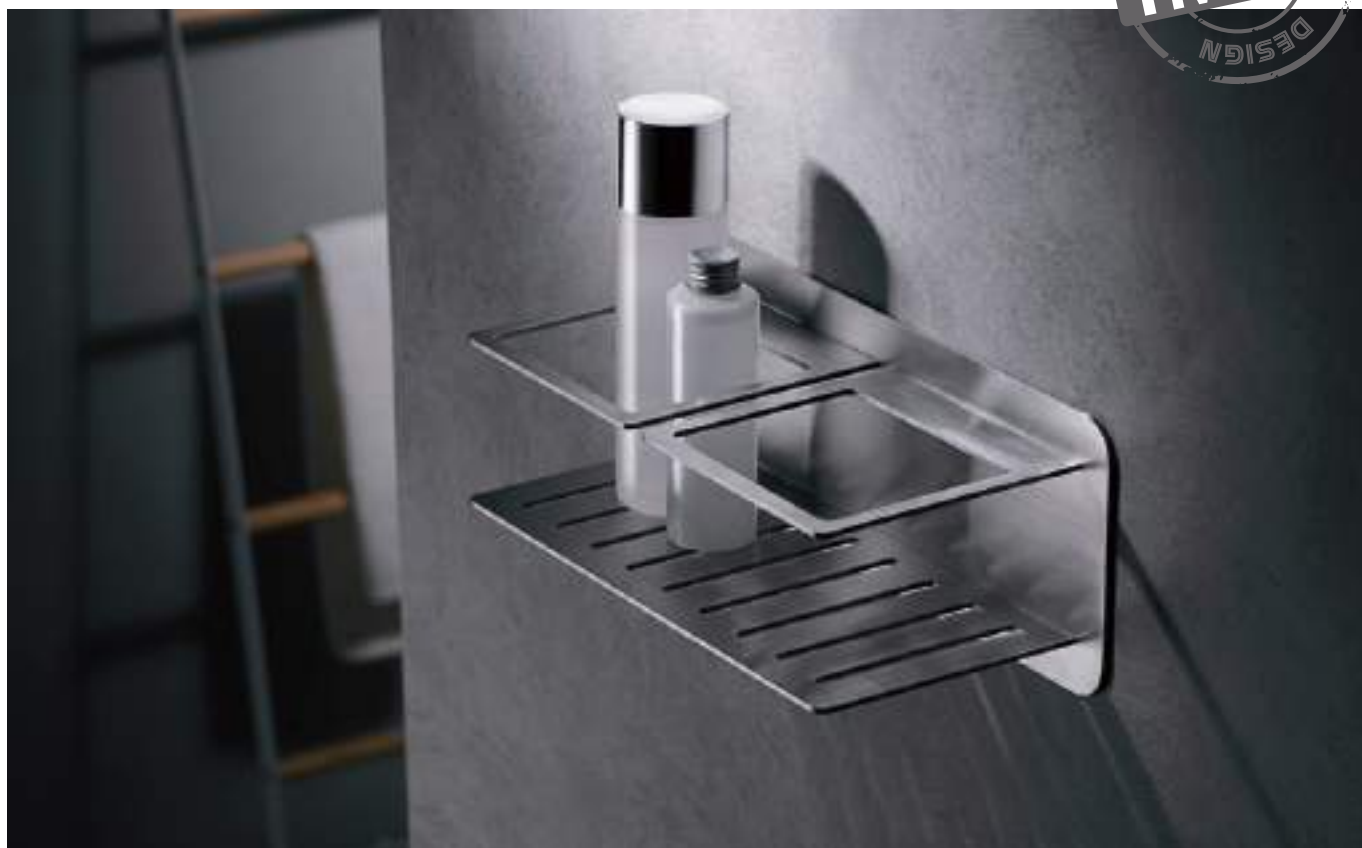

SERIES

Square designs and new finishes bring beauty to bathroom interiors.

IMAN

SERIES

Ref.: **ADI011**

Front Storage basket Iman chromed
Steel S304

Ref.: **ADI011/NOR**

Front Storage basket Iman matt black and
rose gold
Steel S304