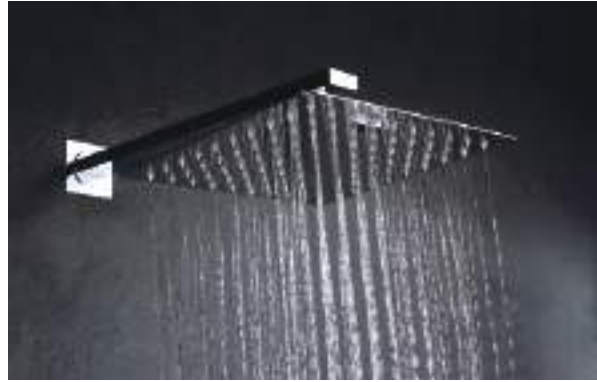

Thermostatic recessed of square lines of high precision, the excellence in pure State, it is given a few minimalist lines.