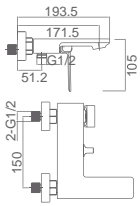

Single-lever basin mixer XL Size.
 Chrome plated brass body mixer.
 Ceramic cartridge 25 mm.
 Flexible hoses 3/8.

Ref.: BDF016-3

**Ref.: BDF016-5
 (+5 cm HEIGHT)**

FIYI

SERIES

Ref.: BDF016-B

- Stainless steel S304 telescopic bar 116/160 cm.
- Chrome Stainless steel S304 square shower-head 20 cm.
- Super-flat design and anti-lime system.
- Elevated adjustable support handle.
- Square handle shower.
- Chrome plated brass mixer.
- Medium flow rate 12 l/min.
- Square chrome plated brass integrated flow-diverter.
- Reinforced flexible hose 150 cm.
- Single-lever ceramic cartridge 35 mm.
- Folding bath spout