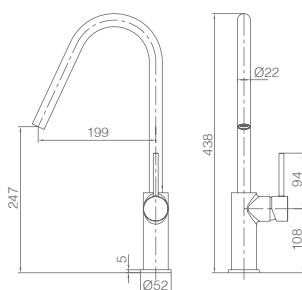

KENIA

SERIES

**ELECTROPHORESIS
LACQUER SYSTEM**

Ref.: GCE020/NG

Single lever sink mixer.
Matt black brass body mixer.
Ceramic cartridge 35 cm.
Connecting tubes 50 cm.

Certified faucet