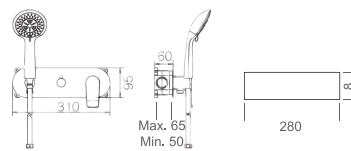

FRANCIA

SERIES