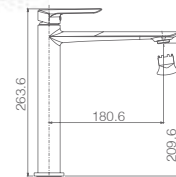

Ref.: **BDG040-3**

Single-lever basin mixer XL-Size.
Chrome brass body mixer.
Ceramic cartridge Ø 35 mm.
Flexible hoses 3/8. Extra-flat aerator.

Certified faucet