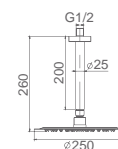

VESUBIO

SERIES

EMBEDDED IN THE WALL.
NO BOX.

Ref.: GTV038

Chrome stainless steel S304 round rainhead Ø25cm. Super-flat design and anti-lime system.
Chrome ceiling brass outlet tube.
Chrome ceiling brass outlet tube.
Round shower handle.
Chrome brass single lever mixer with 2 lines embedded box.
Medium flow rate 12 l/min.
Chrome brass round distributor.
PVC hose 150 cm.
Single lever cartridge 35 mm.
Handle shower inlet wall bracket.