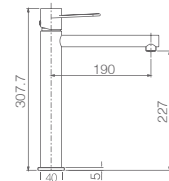

Ref.: **BDY027-2NOR**

Single-lever bidet mixer.
Matt black and rose gold brass body mixer.
Ceramic cartridge Ø 25mm.
Flexible hoses 3/8.