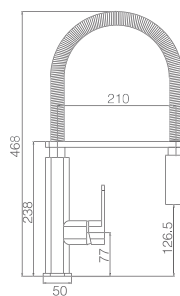

Ref.: **GCE007**

Single lever pull-out sink mixer.
Chrome plated brass body mixer.
Ceramic cartridge 35 cm.
Connecting tubes 50 cm.