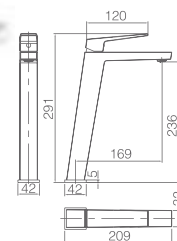

Ref.: **BDAR025-3**

Single-lever mixer of basin XL-Size.
Chromed brass faucet body
Ceramic cartridge Ø 25mm.
Flexible hoses 3/8. Extra-flat aerator