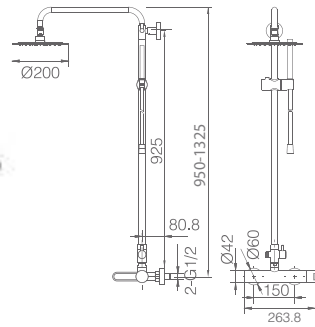

Ref.: **BDY027/NG**

Matt black Stainless steel S304 telescopic bar 100/140cm.
 Matt black Stainless steel S304 round rainhead Ø20 cm super-flat design and anti-lime system.
 Elevated adjustable support handle.
 Round handle shower 1 position changeable.
 Matt black brass single-lever mixer.
 Medium flow rate 12 l/min.
 Round matt black brass integrated flow-diverter.
 PVC flexible hose PVC 150 cm.
 Ceramic cartridge Ø 35 mm.