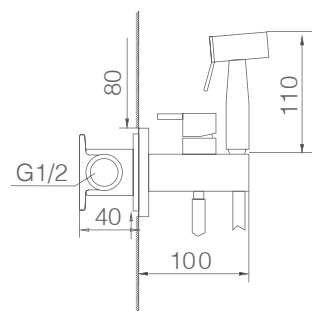

Installation