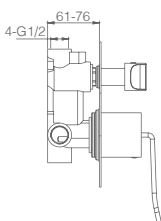

BELICE

SERIES

EMBEDDED IN THE WALL.
NO BOX.

Ref.: GPH041

Chrome stainless inox steel S304 round rainhead Ø25 cm. Super-flat design and anti-lime system.
Chrome brass wall outlet tube.
Round shower handle.
Chrome brass single lever mixer with 2 lines embedded box.
Medium flow rate 12 l./min.
Chrome brass round distributor.
PVC flexible hose 150 cm.
Ceramic single lever cartridge 35 mm.
Inlet wall bracket.