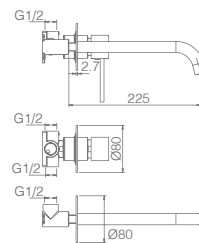

Ref.: **GLIS045/BL**

Matt white brass handle shower inlet
wall bracket with embedded box.
In 2 separated parts.

EMBEDDED IN THE WALL.
NO BOX. (min. 45 / max. 65)