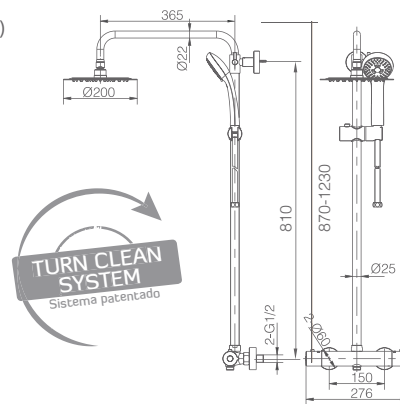

KENT

SERIES

Thermostatic cartridge IMEX TURN CLEAN SYSTEM (patent).

LOW PRESSURE WORKING
ANTI-SCALDING SYSTEM
EASY CLEANING

Ref.: **BTK017**

- THERMOSTATIC CARTRIDGE IMEX TURN CLEAN SYSTEM (PATENT)
- CHROME STAINLESS STEEL S304 ROUND RAINHEAD Ø20 CM. SUPER-FLAT DESIGN AND ANTI-LIME SYSTEM.
- TELESCOPIC BAR 87/123 CM.
- ROUND HANDLE SHOWER 3 POSITIONS.
- CHROME PLATED BRASS THERMOSTATIC MIXER WITH INTEGRATED FLOW-DIVERTER.
- MEDIUM FLOW RATE 12 L./MIN.
- REINFORCED FLEXIBLE HOSE 150 CM.