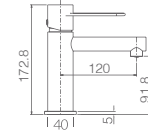

Ref.: **BDY027-3BL**

Single-lever basin mixer XL-Size.
 MATT WHITE brass body mixer.
 Ceramic cartridge Ø 25 mm.
 Flexible hoses 3/8.

MILOS STICK MATT WHITE

SERIES

Ref.: **BDYS045/BL**

Stainless steel S304 telescopic bar 95/132,5m.
MATT WHITE Stainless steel S304 round rainhead Ø20 cm super-flat design and anti-lime system.
Elevated adjustable support handle.
Round handle shower 1 position changeable.
MATT WHITE e brass single-lever mixer.
Medium flow rate 12 L/min. Round MATT WHITE brass integrated flow-diverter.
PVC Reinforced flexible hose 150 cm.
Ceramic cartridge Ø 35mm.