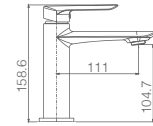

Ref.: **BDG040-1NG**

Single-lever basin mixer M-Size.
Matt black brass body mixer.
Ceramic cartridge Ø 35 mm.
Matt black flexible hoses 3/8. Extra-flat aerator.

Certified faucet