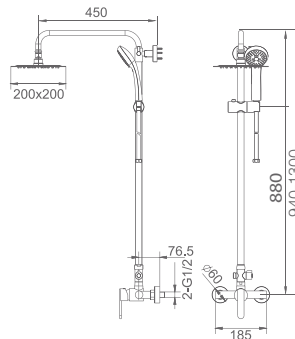

Ref.: **BDI017**

Stainless steel S304 telescopic bar 94/130 cm.
Chrome Stainless steel S304 square rainhead 20 cm.
Super-flat design and anti-lime system.
Elevated adjustable support handle.
Square handle shower.
Chrome plated brass mixer.
Medium flow rate 12 L/min.
Square chrome plated brass integrated flow-diverter.
Reinforced flexible hose 150 cm.
Single-lever ceramic cartridge 35 mm