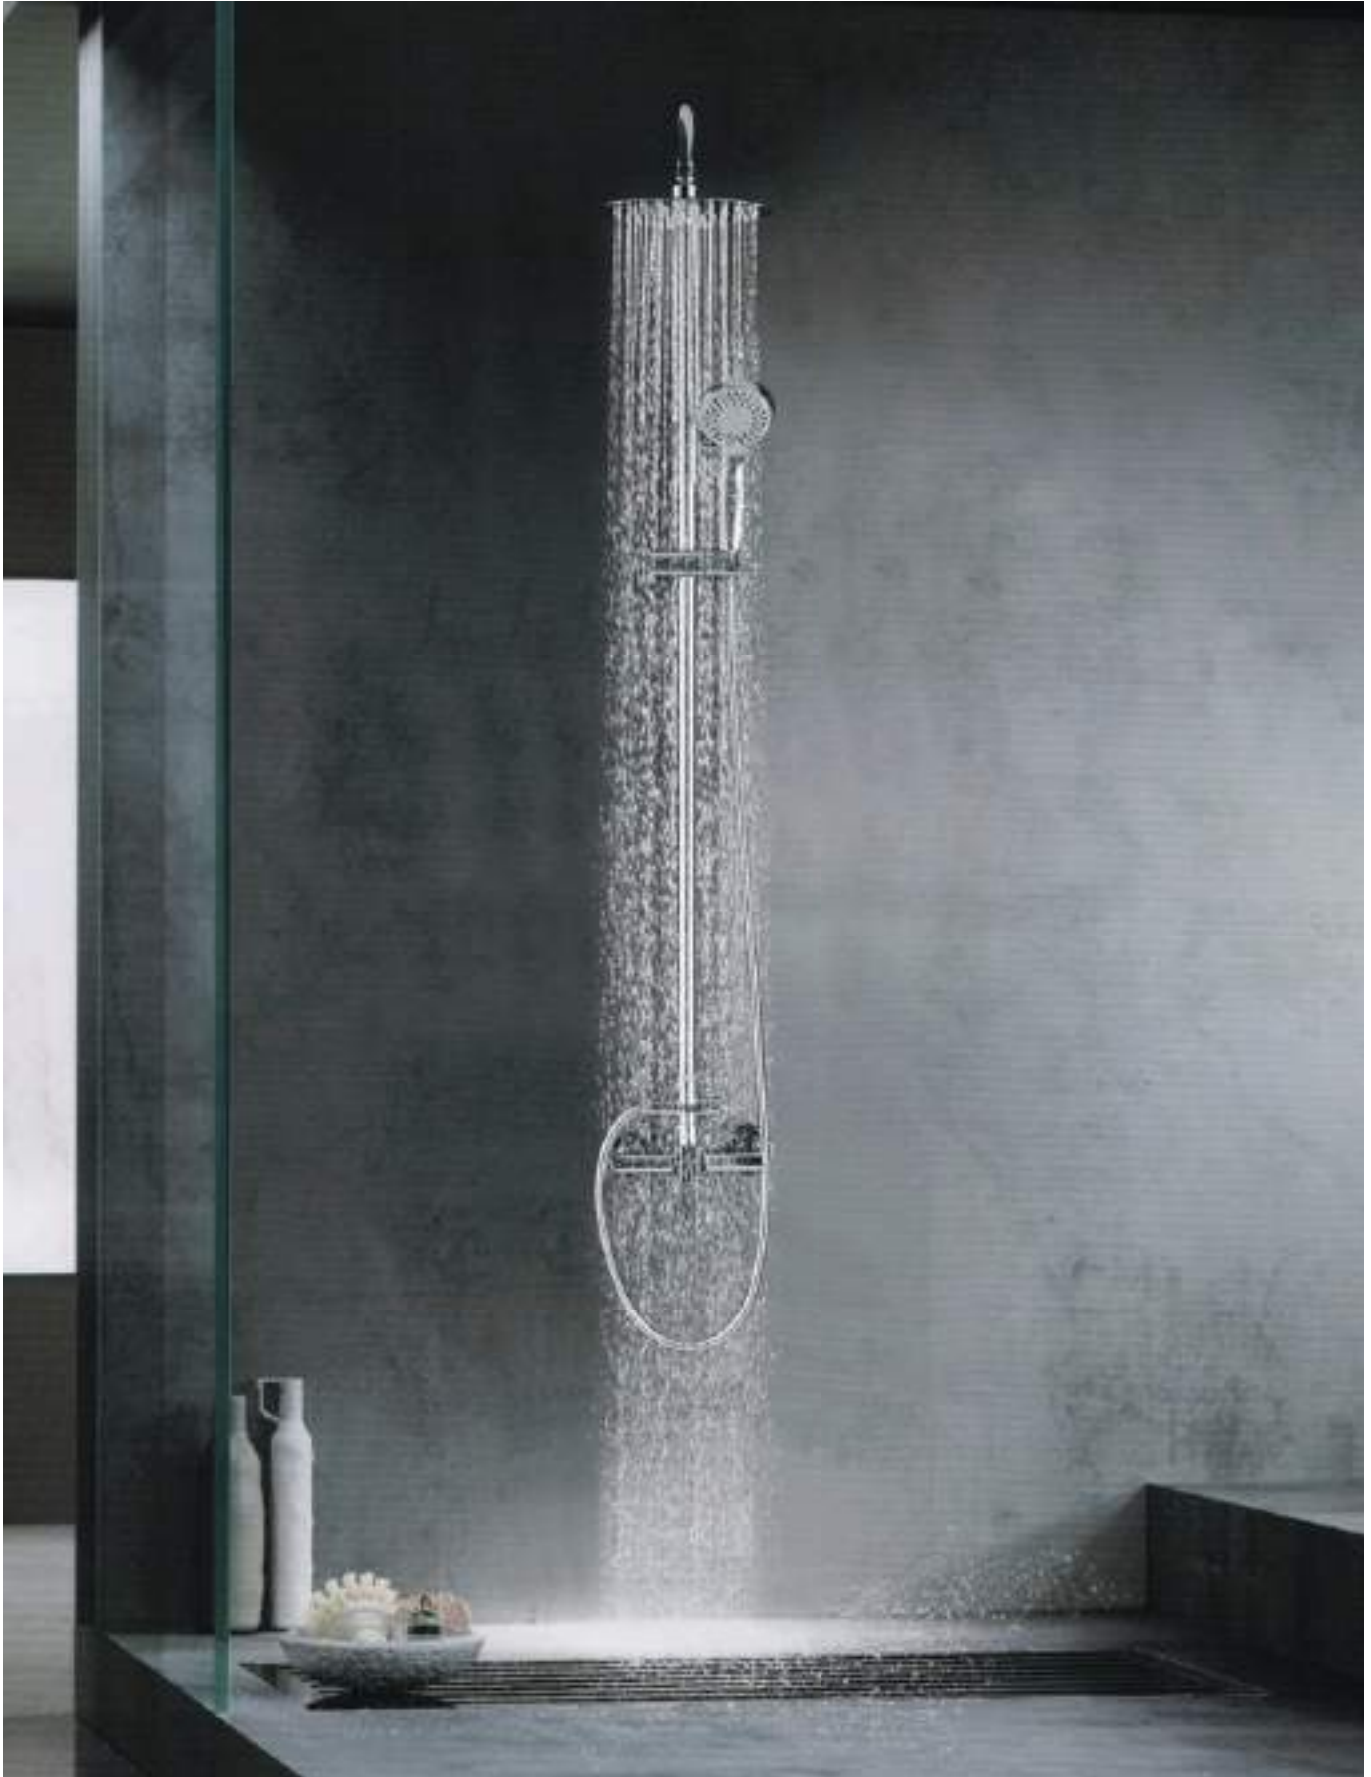

You will find the result of all this in our catalogue.

ROUND SINGLE-LEVER TAPS

Elegant designs of rounded curved lines that brings comfort and wellness.

ROMA
SERIES

ROMA

SERIES

A sober and elegant product with an unsurpassed technology.

ROMA

SERIES

Multipurpose model, adapted to every bathroom, its main qualities are its robustness and sobriety.

Ref.: BDR001

Stainless steel S304 telescopic bar 95/132 cm.
 Chrome Stainless steel S304 round rainhead Ø20 cm super-flat design and anti-lime system.
 Elevated adjustable support handle.
 Round handle shower 3 position changeable.
 Chrome plated brass single-lever mixer.
 Medium flow rate 12 l/min.
 Round chrome plated brass integrated flow-diverter.
 Reinforced flexible hose 150 cm.
 Ceramic cartridge Ø 35mm.