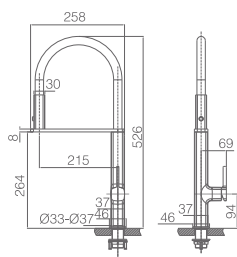

MENORCA MATT BLACK

SERIES

**ELECTROPHORESIS
LACQUER SYSTEM**

Ref.: GCE019/NG

Single lever pull-out sink mixer.
Matt black brass body mixer.
Ceramic cartridge 35 cm.
Connecting tubes 50 cm.

ITACA

SERIES

Ref.: GCE018