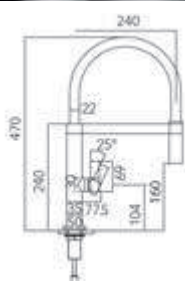

LAOS

SERIES

MINIMUM
HEIGHT 37 cm