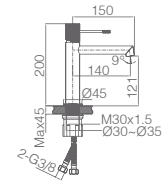

Ref.: **BDD038-1GC**

Single-lever basin mixer M-Size.
Matt gray / champagne brass body mixer.
Ceramic cartridge Ø 35 mm.
Flexible hoses 3/8.