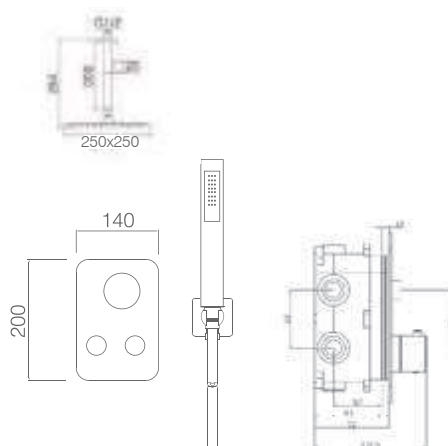

Ref.:GTP022

Chrome stainless steel S304 square rainhead 25x25 cm. Super-flat design and anti-lime system.
Ceiling outlet tube.
Square handle shower.
Chrome brass and thermostatic single lever mixer with push button and 2 lines embedded box.
Medium flow rate 20 l/min.
Push button and chrome brass distributor.
PVC flexible hose 150 cm.
Self-cleaning thermostatic cartridge TURN CLEAN SYSTEM.
Handle shower inlet wall bracket.