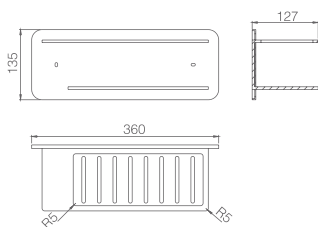

BETHARI

SERIES

Ref.: **ADT009/NG**

Front Storage basket Bethari matt
black
Steel S304