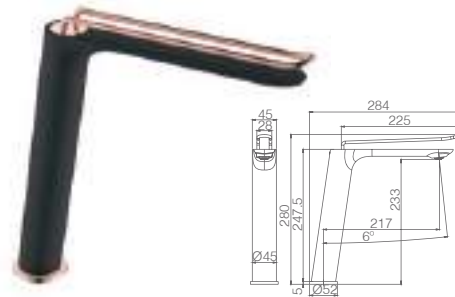

BELICE

MATT BLACK AND ROSE GOLD

SERIES

Ref.: **BDH041-1NOR**

Single-lever basin mixer M-Size.
 Matt black and rose gold brass body mixer.
 Ceramic cartridge Ø 25 mm.
 Flexible hoses 3/8.

Ref.: **BDH041-3NOR**