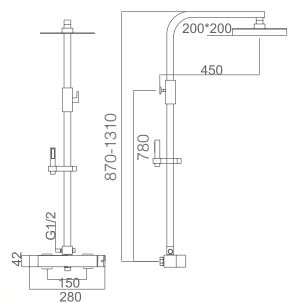

Ref.: BDF016/BL

Stainless steel S304 extendable shower bar (87/131)
White black Stainless steel S304 square rainhead 20X20 cm. super-flat design and anti-lime system.
Support for handle shower adjustable in height.
Round handle shower 3 position changeable.
White black brass faucet single-lever mixer
Medium flow rate 12l/min.
White black plated brass square distributor.
PVC matt black flexible hose 150 cm.
Single-lever ceramic cartridge 35 mm.