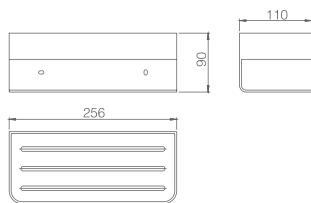

Ref.: **ADY007/NOR**

Front Storage basket Mayura matt black
and rose gold
Steel S304