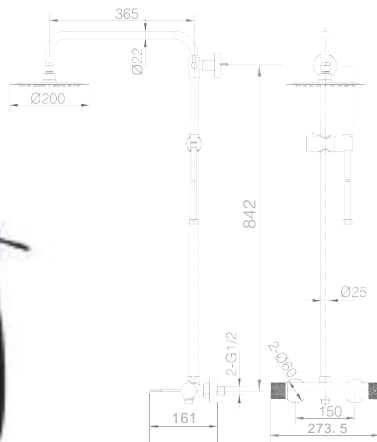

**ELECTROPHORESIS
LACQUER SYSTEM**

Ref.: **BDD038/NG**

Matt black stainless steel S304 telescopic bar 95/132 cm.
 Matt black stainless steel S304 round rainhead Ø20 cm super-flat design and anti-lime system.
 Elevated adjustable support handle.
 Round handle shower 1 position.
 Matt black brass single-lever mixer.
 Medium flow rate 12 l/min.
 Round matt black brass integrated flow-diverter.
 PVC matt black flexible hose 150 cm.
 Ceramic cartridge Ø 35 mm.