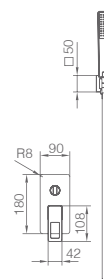

SUECIA

SERIES