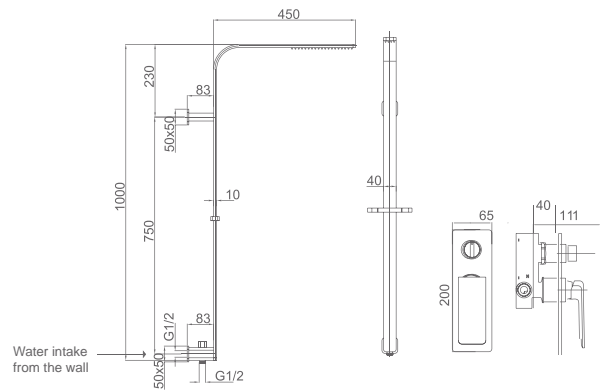

Ref.:GPH016/NG

Matt black brass bar and incorporated rainhead with integrated flow-diverter, 2 lines, and water inlet direct to the wall.
Matt black brass embedded single lever mixer with 1 line.
Medium flow rate 12 l/min.
PVC matt black flexible hose 150 cm. and matt black handle shower.
Ceramic cartridge 35 mm.

Ref.:GSM01V/NG (1 line)

1 line embedded matt black plated brass simple lever mixer.
Matt black brass.
Ceramic cartridge 35 mm.