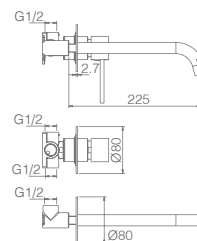

EMBEDDED IN THE WALL.
NO BOX. (min. 45 / max. 65)