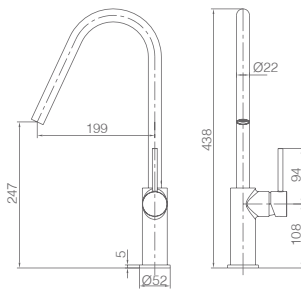

KENIA

SERIE

Ref.: GCE020/OC

Single lever sink mixer.
Brushed gold brass body mixer.
Ceramic cartridge 35 cm.
Connecting tubes 50 cm.