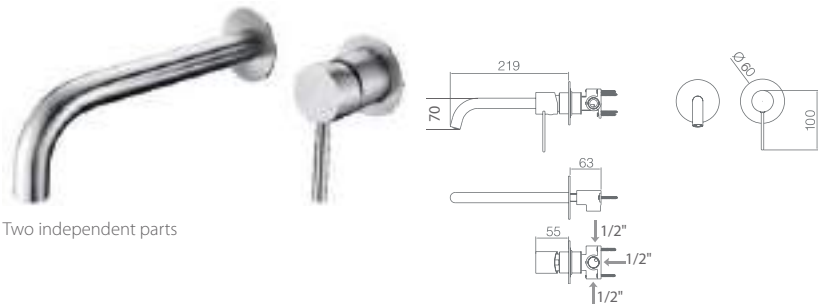

MOSCU

SERIES

Ref.: GLT023/AC

Single-lever basin faucets
Built-in. Steel S316