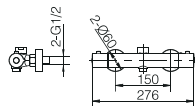

Certified faucet