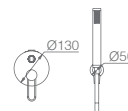

THALOS

SERIES

Embedded body
in the wall without
box.

Minimum measures:
Height 12.5 cm,
width 6 cm.
Minimum depth 6
cm, maximum 7 cm.

Ref.: GPT030

Chrome stainless inox steel S304, round rainhead Ø25 cm. Super-flat design and anti-lime system.
Ceiling outlet tube.
Round shower handle 1 position.
Chrome brass single lever mixer with 2 lines embedded box.
Medium flow rate 20 l/min.
Chrome brass round distributor.
PVC flexible hose 150 cm.
Ceramic single lever cartridge 35 mm.
Inlet wall bracket.