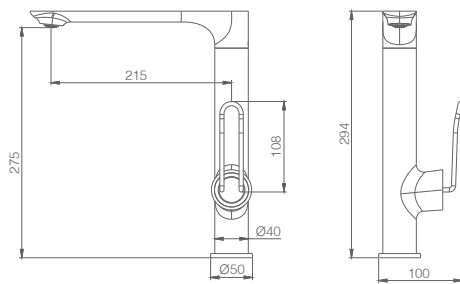

Ref.: GCCH041

Single lever sink mixer.
Chrome brass body mixer.
Ceramic cartridge 25 cm.
Connecting tubes 50 cm.

BELICE CURVED

SERIES

Ref.: GCRH041

Single lever pull-out sink mixer.
Chrome brass body mixer.
Two position aerator
Ceramic cartridge 25 cm.
Connecting tubes 50 cm