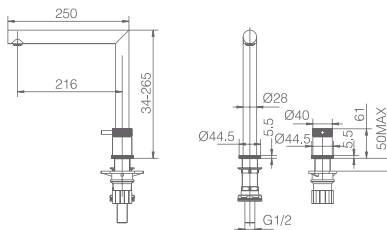

ITACA

SERIES

Ref.: GCE018

Folding single lever sink mixer.
Chrome brass body mixer.
Ceramic cartridge 25 cm.
Connecting tubes 50 cm.

Installation