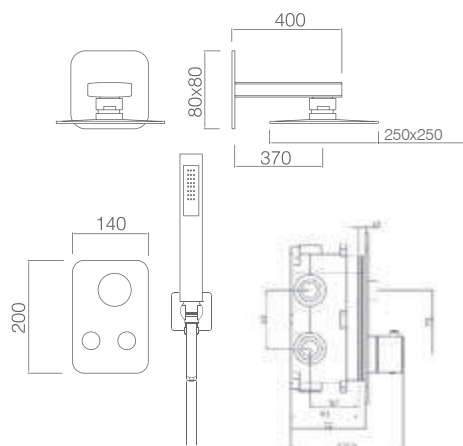

Ref.: GTM021/NG

Matt black stainless steel S304 square rainhead 25x25 cm. Super-flat design and anti-lime system.
Wall outlet tube.
Square handle shower.
Matt black brass and thermostatic single lever mixer with push button and 2 lines embedded box.
Medium flow rate 20 l/min.
Push button and matt black brass distributor.
PVC flexible hose 150 cm.
Self-cleaning thermostatic cartridge TURN CLEAN SYSTEM.
Handle shower inlet wall bracket.