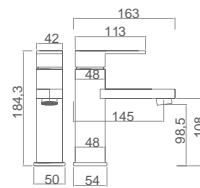

Ref.: **BDL007-1**

Single-lever basin mixer.
Chrome plated brass body mixer.
Ceramic cartridge 35 mm.
Flexible hoses 3/8.

Certified faucet