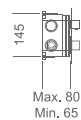

Ref.: GST22V/NG (2 lines)

Matt black plated brass embedded
thermostatic, 2 lines.
Embedded box.
Matt black brass
**Thermostatic cartridge TURN
CLEAN SYSTEM.**