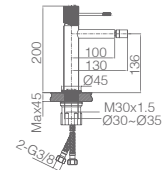

Single-lever basin mixer M-Size.
 Matt gray / champagne brass body mixer.
 Ceramic cartridge Ø 35 mm.
 Flexible hoses 3/8.

Ref.: **BDD038-2GC**

Single-lever bidet mixer M-Size.
 Matt gray / champagne brass body mixer.
 Ceramic cartridge Ø 35 mm.
 Flexible hoses 3/8.