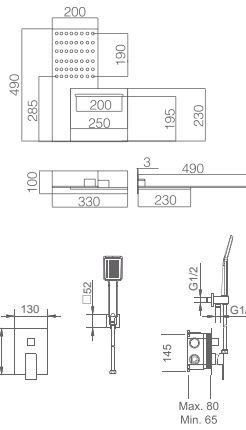

RODAS MATT BLACK

**ELECTROPHORESIS
LACQUER SYSTEM**

SERIES

Newly created shower set. Thanks to its spectacular sprinkler of large dimensions and various functions capable of providing exceptional relaxation and comfort.

Ref.: GTR049/NG

Matt black stainless inox S304, steel rectangular rainhead 48 x 33,5 cm.
Super-flat design and anti-lime system. 2 changeables flow positions: rain and cascade.
Square shower handle, 1 position.
Matt black thermostatic single lever mixer with 3 lines embedded box.
Medium flow rate 12 l./min.
Matt black brass square flow-diverter.
PVC flexible hose 150 cm.
Self-cleaning thermostatic cartridge TURN CLEAN SYSTEM.
Handle shower inlet wall bracket.

VIDEO SPOT

PROFESSIONAL TECHNICAL VIDEO

Combinable series with mod. Art.