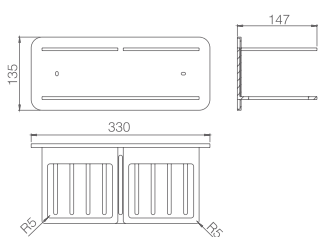

Ref.: **ADI011/NQ**

Front Storage basket Iman brushed nickel
Steel S304