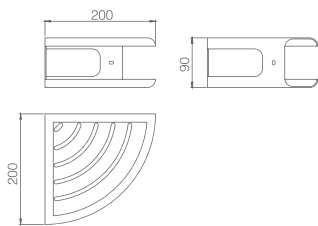

DHANU

SERIES

Ref.: **ADH010/NG**

Corner Storage basket Dhanu matt
black
Steel S304