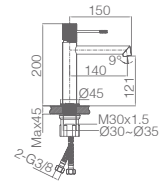

SERIES

Ref.: **BDD038-10C**

Single-lever basin mixer M-Size.
Brushed gold brass body mixer.
Ceramic cartridge Ø 35 mm.
Flexible hoses 3/8.

Ref.: **BDD038-20C**

Single-lever bidet mixer M-Size.
Brushed gold brass body mixer.
Ceramic cartridge Ø 35 mm.
Flexible hoses 3/8.