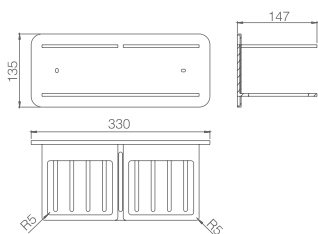

IMAN

SERIES

Ref.: **ADI011/NG**

Front Storage basket Iman matt black
Steel S304