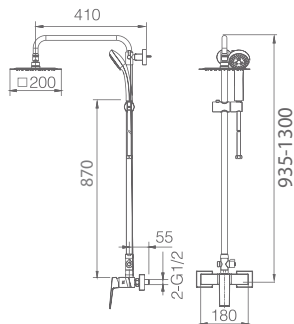

Ref.: **BDAR025**

Stainless steel S304 extendable shower bar (93,5/130)
Chrome Stainless steel S304 square rainhead 20 cm. super-flat design and anti-lime system.
Support for handle shower adjustable in height.
Square handle shower
Chrome brass faucet single-lever mixer
Medium flow rate 12l/min.
Chrome plated brass round distributor.
Reinforced flexible hose 150 cm
Ceramic cartridge Ø 35mm.