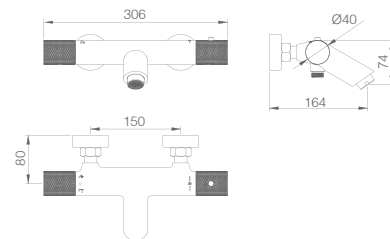

Ref.: **BDD038-30C**

Single-lever basin mixer XL-Size.
Brushed gold brass body mixer.
Ceramic cartridge Ø 35 mm.
Flexible hoses 3/8.

LINE

BRUSHED GOLD

SERIES

Ref.:BTD038-50C

Elevated adjustable support handle.
 Round brushed gold handle shower
 Brushed gold brass shower thermostatic shower mixer.
 Medium flow rate 12 l./min.
 Round brushed gold brass integrated flow-diverter.
 PVC brushed gold flexible hose 150 cm.
 Thermostatic cartridge TURN CLEAN SYSTEM