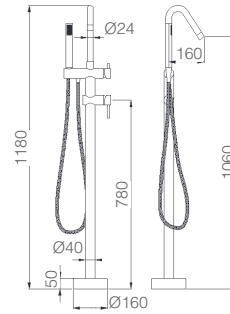

CÓRCEGA

BLACK MATT

SERIES

**ELECTROPHORESIS
LACQUER SYSTEM**

Ref.: BBECO1/NG

Matt black plated brass bath external mixer.
Ceramic cartridge 35mm
Round handle shower, 1 position
PVC flexible hose.
Embedded box into de floor.