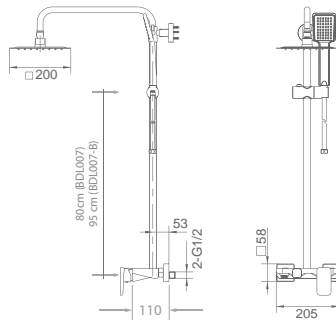

SERIES

Stainless steel S304 telescopic bar 86/120 cm. (Shower)
 Stainless steel S304 telescopic bar 102/165 cm. (Bath)
 Chrome Stainless steel S304 square rainhead 20 cm super-flat design and anti-lime system.
 Elevated adjustable support handle.
 Square handle shower.
 Chrome plated brass mixer.
 Medium flow rate 12 l/min.
 Square chrome plated brass integrated flow-diverter.
 Reinforced flexible hose 150 cm.
 Single-lever ceramic cartridge 35 mm.