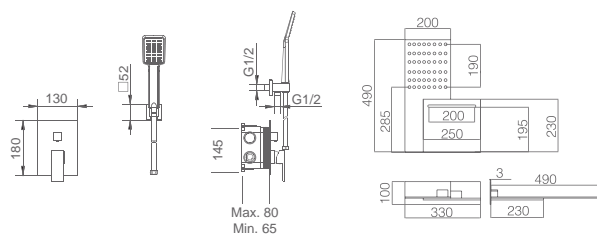

Combinable series with mod. Art.

RODAS

SERIES

Newly created shower set. Thanks to its spectacular sprinkler of large dimensions and various functions capable of providing exceptional relaxation and comfort.