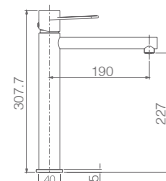

Ref.: **BDYS045-3**

Single-lever basin mixer XL-Size.
Chrome brass body mixer.
Ceramic cartridge Ø 25 mm.
Flexible hoses 3/8.