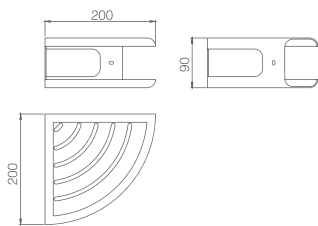

Ref.: **ADH010/BL**

Corner Storage basket Dhanu matt white
Steel S304