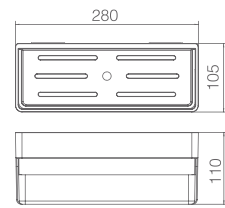

Ref.: **ABL006**

Material: PVC
Finish: White