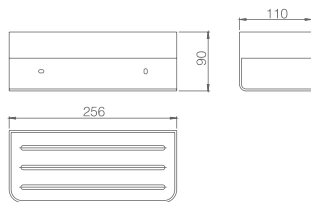

MAYURA

SERIES

Ref.: **ADY007/NG**

Front Storage basket Mayura matt
black
Steel S304