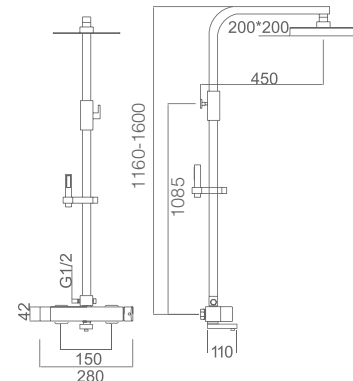

Ref.: BDF016-3NG

Single-lever basin mixer XL Size.
 Matt black plated brass body mixer.
 Ceramic cartridge 25 mm.
 Flexible hoses 3/8.

Ref.: BDF016-5NG
 (+5 cm HEIGHT)

11 cm
(16.5 cm
from wall)

Folding

Ref.: BDF016-B/NG