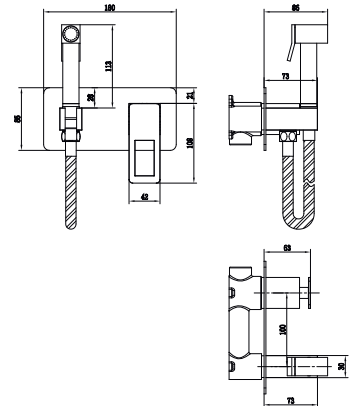

SUECIA

SERIES

Ref.: BDC032-4

Handle shower inlet wall bracket.
Chrome brass.
Embedded box.

Ref.: BDC032-5

Embedded bidet mixer.
Hot and cold water.
Handle 1 position.
Chrome brass.
Anti-explosion steel reinforced
flexible hose 100 cm.