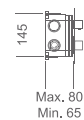

Ref.: GST22V (2 lines)

Chrome plated brass embedded
thermostatic, 2 lines.
Embedded box.
Chrome brass
**Thermostatic cartridge TURN
CLEAN SYSTEM.**