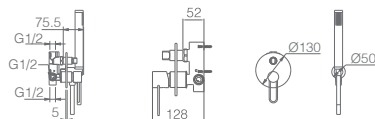

Medium flow rate 20 l./min.

Matt white brass round distributor.

PVC flexible hose 150 cm.

Ceramic single lever cartridge 35 mm.

Inlet wall bracket.

Embedded body in the wall without box.
Minimum measures: Height 12.5 cm, width 6 cm.
Minimum depth 6 cm, maximum 7cm.