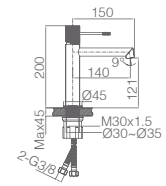

Ref.: **BDD038-1**

Single-lever basin mixer M-Size.
Chrome brass body mixer.
Ceramic cartridge Ø 25 mm.
Flexible hoses 3/8.

Certified faucet