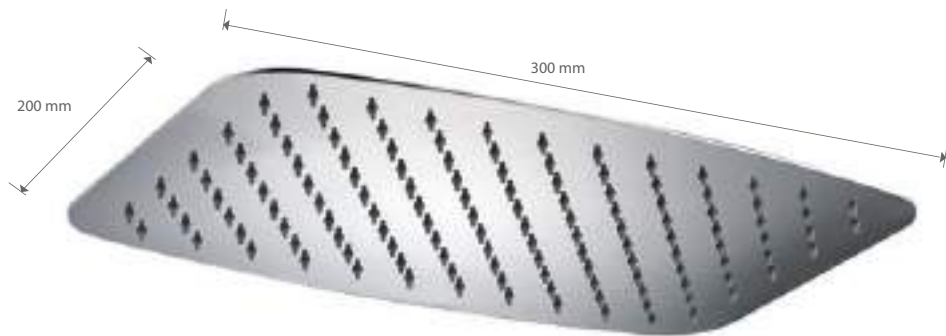

**ELECTROPHORESIS
LACQUER SYSTEM**

Ref.: RDC003/NG

Dimensions: 30x30cm.
Super-flat and square rainhead
Stainless steel S304.
Finish: Matt black.
Thread 1/2"

**ELECTROPHORESIS
LACQUER SYSTEM**

Ref.: RDR001