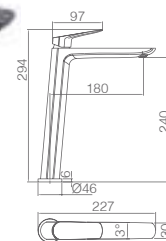

Single-lever bidet mixer.
 Matt black brass body mixer.
 Ceramic cartridge Ø25 mm.
 Flexible hoses 3/8.

Certified faucet

Ref.: **BDZ044-3NG**

Single-lever basin mixer XL-Size.
 Matt black brass body mixer.
 Ceramic cartridge Ø 25 mm.
 Flexible hoses 3/8. Extra-flat aerator.