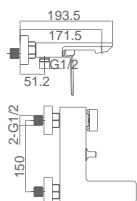

Ref.: **BDF016-4NG**

Matt black plated brass shower/bath mixer.
ABS wall bracket.
Square handle shower.
Medium flow rate 12 l/min.
Reinforced telescopic flexible hose 170/190 cm.
Single-lever ceramic cartridge 25 mm.