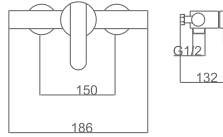

Ref.: **BDR001-5**

Chrome plated brass single-lever mixer.
Reinforced flexible hose 180 cm.
ABS hand shower wall bracket.
Round handle shower.
Single-lever ceramic cartridge $\varnothing$ 35 mm.