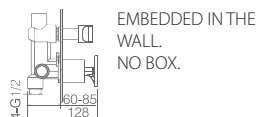

OLIMPO

BLACK MATT

SERIES

Ref.: GPC033/NG

Matt black stainless steel S304 round rainhead Ø25cm. Super-flat design and anti-lime system.
Matt black wall brass outlet tube.
Round shower handle.
Matt black brass single lever mixer with 2 lines embedded box.
Medium flow rate 12 l/min.
Matt black brass round distributor.
PVC flexible hose 150 cm.
Single lever cartridge 35 mm.
Handle shower inlet wall bracket.