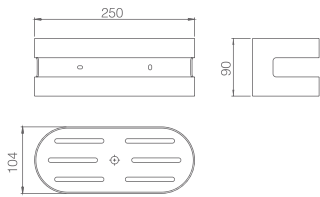

NIRMALA

SERIES

Ref.: **ADL012**

Front Storage basket Nirmala chromed
Steel S304