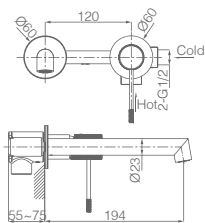

Ref.:GLD038/GC

Matt gray / champagne brass handle shower inlet wall bracket with embedded box. In 2 separated parts.