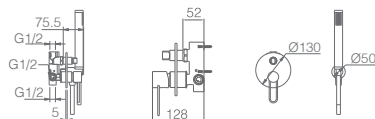

Certified faucet

Embedded body in the wall without box.
 Minimum measures: Height 12.5 cm, width 6 cm.
 Minimum depth 6 cm, maximum 7cm.

MILOS STICK MATT BLACK

SERIES

Embedded body
in the wall without
box.