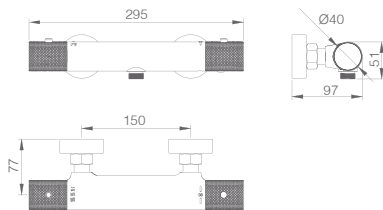

Ref.: **BDD038-30C**

Single-lever basin mixer XL-Size.
Brushed gold brass body mixer.
Ceramic cartridge Ø 35 mm.
Flexible hoses 3/8.

LINE

BRUSHED GOLD

SERIES

Ref.:BTD038-50C

Elevated adjustable support handle.
 Round brushed gold handle shower
 Brushed gold brass shower thermostatic shower mixer.
 Medium flow rate 12 l./min.
 Round brushed gold brass integrated flow-diverter.
 PVC brushed gold flexible hose 150 cm.
 Thermostatic cartridge TURN CLEAN SYSTEM