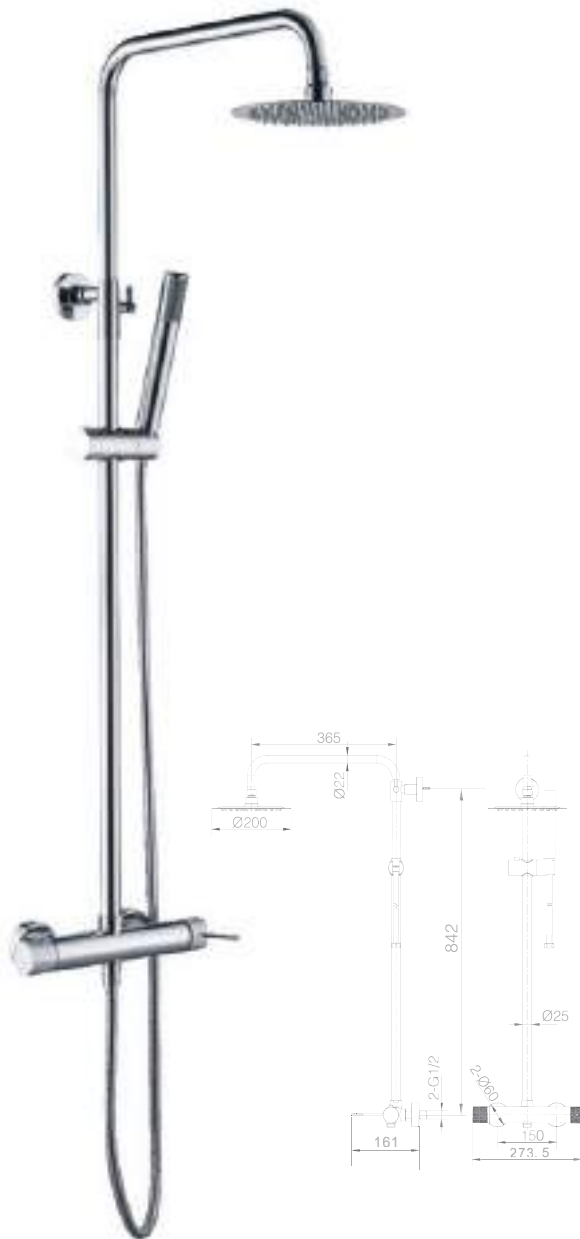

Certified faucet

LINE

SERIES

LINE

SERIES

Ref.: **BDD038**

Stainless steel S304 telescopic bar 95/132 cm.
 Chrome stainless steel S304 round rainhead Ø20 cm super-flat design and anti-lime system.
 Elevated adjustable support handle.
 Round handle shower
 Chrome brass single-lever mixer.
 Medium flow rate 12 l/min.
 Round chrome brass integrated flow-diverter.
 Reinforced flexible hose 150 cm.
 Ceramic cartridge Ø 35 mm.

Certified faucet

Ref.: **BDD038-3**

Single-lever basin mixer XL-Size.
 Chrome brass body mixer.
 Ceramic cartridge Ø 25 mm.
 Flexible hoses 3/8.

Certified faucet

LINE

SERIES

Ref.: BTD038-5

Wall bracket
Elevated adjustable support handle.
Round handle shower
Chrome brass thermostatic shower mixer.
Medium flow rate 12 l/min.
Round chrome brass integrated flow-diverter.
Reinforced flexible hose 150 cm.
Thermostatic cartridge TURN CLEAN SYSTEM