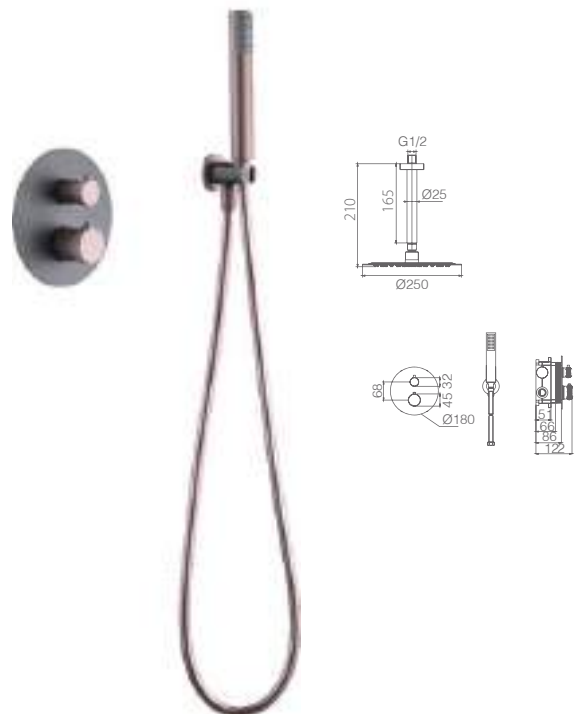

TOP

SERIES

Ref.:GTQ038/GC

Matt gray / champagne stainless inox steel round rainhead Ø25 cm.
Super-flat design and anti-lime system.
Matt gray / champagne brass ceiling outlet tube.
Round matt gray / champagne shower handle.
Matt gray / champagne brass thermostatic mixer with 2 lines
embedded box.
Medium flow rate 20 l/min.
Matt gray / champagne brass round distributor.
PVC matt gray / champagne flexible hose 150 cm.
Thermostatic cartridge TURN CLEAN SYSTEM
Inlet wall bracket.