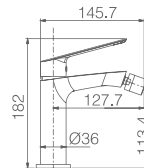

Ref.: BDX023-2

Single-lever mixer of bidet
Chromed brass faucet body
Ceramic cartridge Ø 25mm.
Flexible hoses 3/8