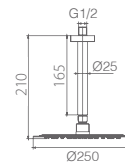

TOP

SERIES

Ref.:GTQ038

Chrome stainless inox steel round rainhead Ø25 cm. Super-flat design and anti-lime system.
Chrome brass ceiling outlet tube.
Round shower handle.
Chrome brass thermostatic mixer with 2 lines embedded box.
Medium flow rate 20 l/min.
Chrome brass round distributor.
PVC flexible hose 150 cm.
Thermostatic cartridge TURN CLEAN SYSTEM
Inlet wall bracket.