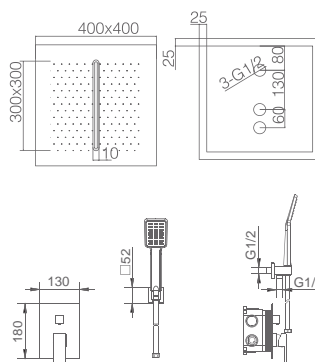

VIDEO SPOT

PROFESSIONAL TECHNICAL VIDEO

Combinable series with mod. Art.

MÁLAGA

SERIES

Ref.: GTS020 pre-frame to ceiling included

Chromed stainless steel S304, square rainhead 40cm. 2 changeables flow positions, super-flat design and anti-lime system.
 Square shower handle 1 position.
 Chromed brass embedded single lever mixer faucet of 3 lines with integrated distributor
 Medium flow rate 12l/min.
 PVC flexible hose 150 cm.
 shower handle bracket with water outlet to wall
 Ceramic cartridge Ø 35 mm.
 Pre-frame to ceiling included