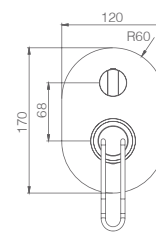

CROACIA

SERIES

EMBEDDED IN THE WALL.
NO BOX.

Ref.: GPJ041

Chrome stainless inox steel S304 round rainhead Ø25 cm. Super-flat design and anti-lime system.
Ceiling outlet tube.
Round shower handle.
Chrome brass single lever mixer with 2 lines embedded box.
Medium flow rate 12 l./min.
Chrome brass round distributor.
PVC flexible hose 150 cm.
Ceramic single lever cartridge 35 mm.
Inlet wall bracket.