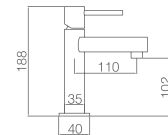

Perfect for indoor and outdoor spaces. High resistance.

MOSCU

SERIES

Perfect for indoor and outdoor spaces. High resistance.

Ref.: BDK034

Stainless S316 steel round rainhead Ø20 cm.
 Super-flat design and anti-lime system.
 Support for handle shower adjustable in height.
 Telescopic bar 88/125cm. High resistance and anti-corrosive quality.
 Round handle shower 1 position changeable.
 S316 steel mixer with integrated flow-diverter.
 Medium flow rate 12 l/min.
 Reinforced PVC hose 150 cm, S316
 Ceramic cartridge 35 mm.
PERFECT FOR INDOOR AND OUTDOOR SPACES.