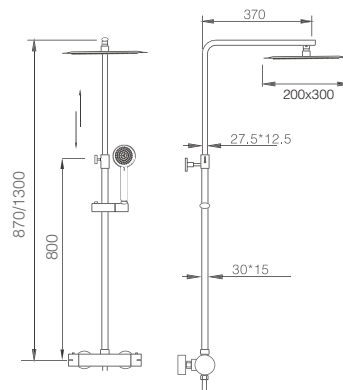

PRAGA

SERIES

The details represent perfection their oval lines give you great beauty and distinction, being a single model and exclusive.

Ref.: BTP012

Chrome Stainless steel S304 oval rainhead 20x30 cm.
Super-flat design and anti-lime system.
Support for handle shower adjustable in height
Oval telescopic bar 87/130 cm.
Round handle shower 3 position changeable.
Chrome plated brass thermostatic mixer with integrated flow-diverter.
Medium flow rate 12 l./min.
PVC flexible hose 150 cm.
Thermostatic cartridge IMEX TURN CLEAN SYSTEM (PATENT) .