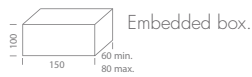

Embedded box.