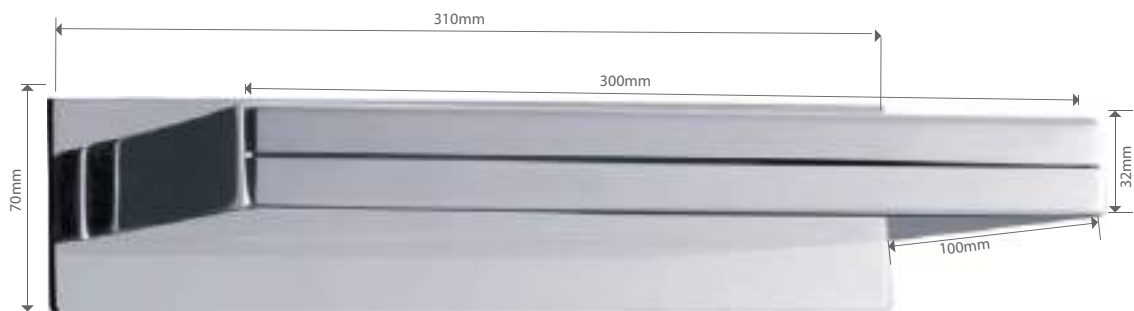

Ref.: RDR002

Dimensions: 25x40 cm.
 Super-flat and oval rainhead.
 Material: Stainless steel S304.
 Chrome finish.
 Thread 1/2"

Ref.: RDF002

Cascade shower head 15CM
Material: Stainless steel S304.
Chrome finish