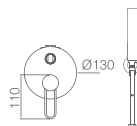

Certified faucet

MILOS

SERIES

MILOS

SERIES

Embedded body
in the wall without
box.

Minimum measures:
Height 12.5 cm,
width 6 cm.
Minimum depth 6
cm, maximum 7 cm.

Ref.: GPM029