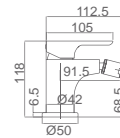

Ref.: BDU014-2

Single-lever bidet mixer.
Chrome plated brass body mixer.
Ceramic cartridge Ø 35mm.
Flexible hoses 3/8.

Certified faucet