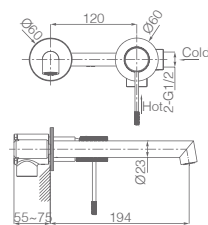

Ref.:GLD038/NQ

Brushed nickel brass handle shower inlet wall bracket with embedded box. In 2 separated parts.