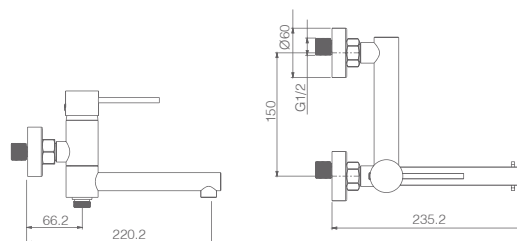

MILOS STICK

MATT BLACK AND ROSE GOLD

SERIES

Ref.: **BDYS045-4NOR**

Matt black and rose gold plated brass shower/bath mixer.
ABS hand shower wall bracket.
Round handle shower.
Medium flow rate 12 l./min.
Single-lever ceramic cartridge Ø 35 mm.
PVC flexible hose.