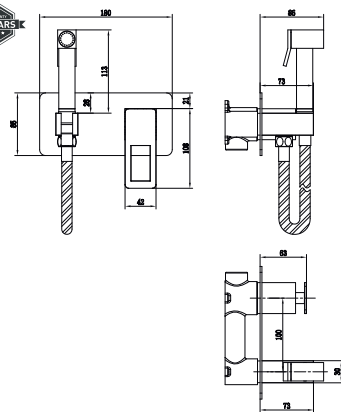

SUECIA

SERIES

Ref.: BDC032-4NGOLD

Handle shower inlet wall bracket.
Matt black and bright gold brass.
Embedded box.

Ref.: BDC032-5NGOLD

Embedded bidet mixer.
Hot and cold water.
Handle 1 position.
Matt black and bright gold brass.
Anti-explosion steel reinforced
flexible hose 100 cm.