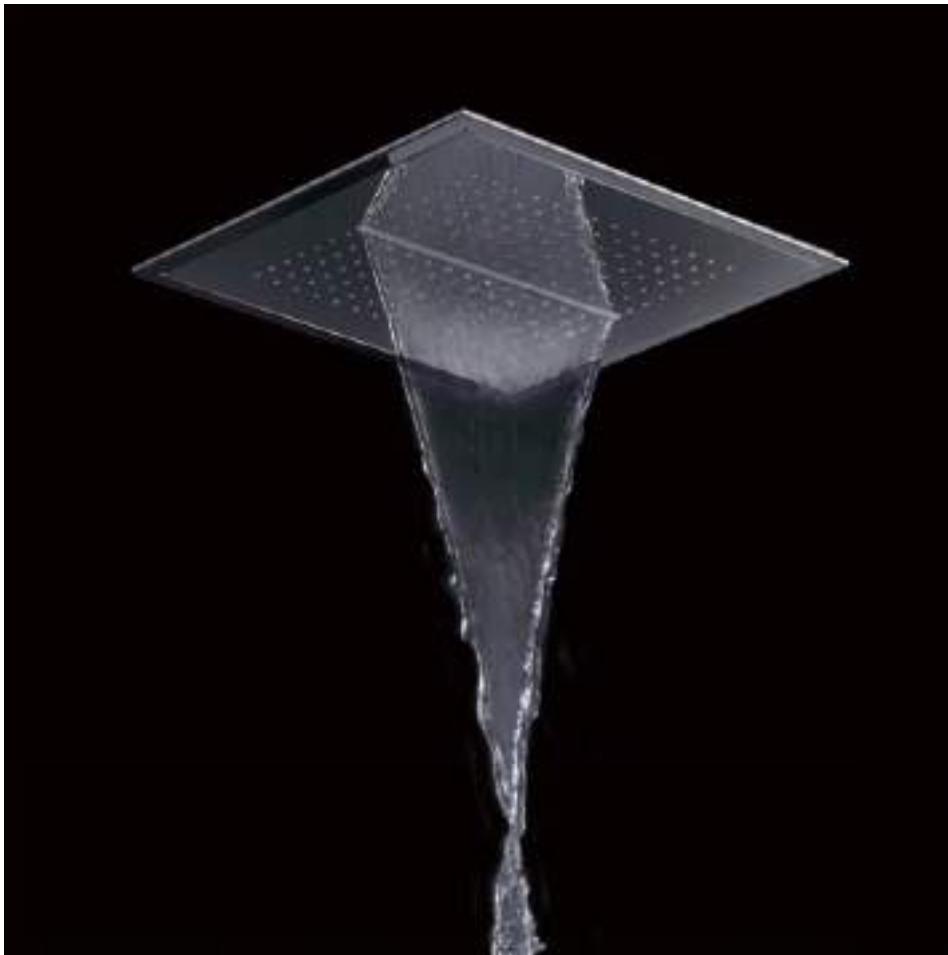

CHROME

Ref.: **RDG400** (dimensions 40x40 cm)

Material: Stainless steel S 304
Finish: Chromed
2 outputs
Pre-frame to ceiling included