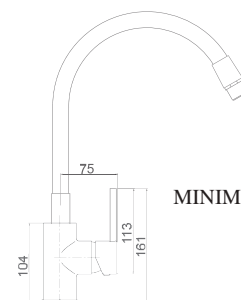

MINIMUM HEIGHT 24 cm

PROFESSIONAL
IMEX
DESIGN

VIENA

SERIES

Ref.: GCE009

Single lever sink mixer.
Chrome plated brass body mixer and
matt white flexible hose.
Ceramic cartridge 35 cm.
Connecting tubes 50 cm.
2 positions mouseur (normal spray and
powerful jet spray)