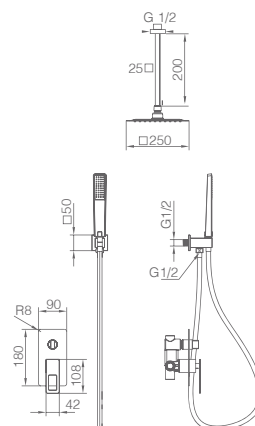

EMBEDDED IN THE
WALL.
NO BOX.