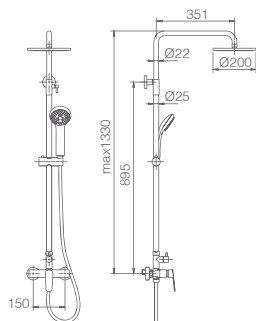

Ref.: **BDZ044/NG**

Stainless S304 matt black steel telescopic bar 95/132 cm.
Stainless S304 matt black steel round rainhead Ø20 cm super-flat design and anti-lime system.
Elevated adjustable support handle.
Round matt black handle shower 3 positions changeable.
Matt black brass single-lever mixer.
Medium flow rate 12 l/min.
Round matt black brass integrated flow-diverter.
PVC matt black flexible hose PVC 150 cm.
Ceramic cartridge Ø 35 mm.

Certified faucet