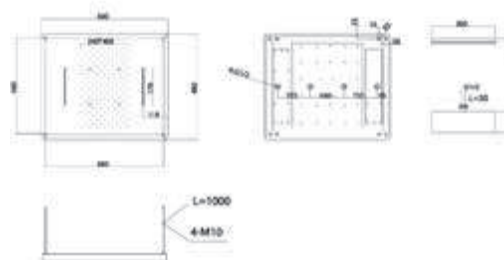

Combinable series with mod. Valencia, Nantes, Art.