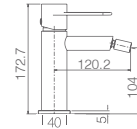

Ref.: **BDY027-2BL**

Single-lever bidet mixer.
MATT WHITE brass body mixer.
Ceramic cartridge Ø 25 mm.
Flexible hoses 3/8.