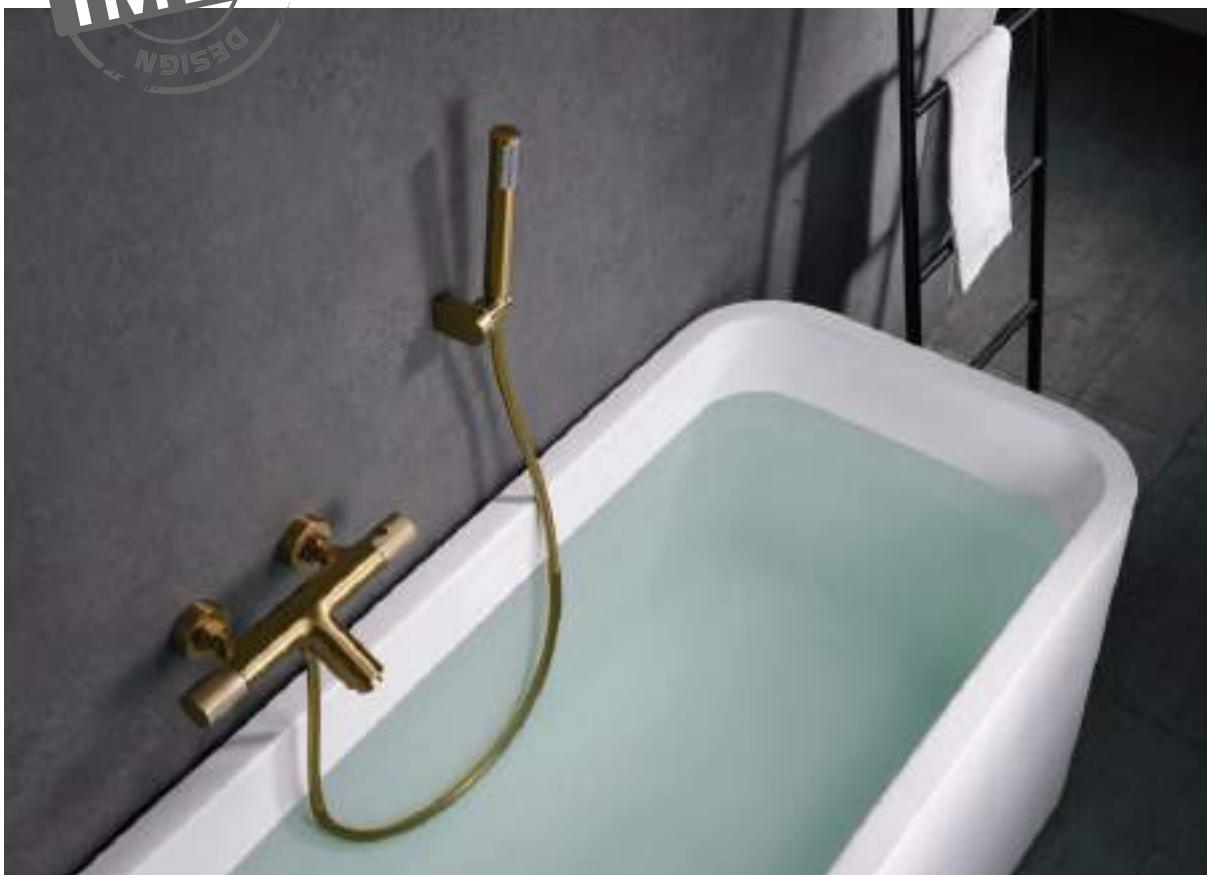

Ref.: **BDD038-30C**

Single-lever basin mixer XL-Size.
Brushed gold brass body mixer.
Ceramic cartridge Ø 35 mm.
Flexible hoses 3/8.

LINE

BRUSHED GOLD

SERIES

Ref.:BTD038-50C

Elevated adjustable support handle.
 Round brushed gold handle shower
 Brushed gold brass shower thermostatic shower mixer.
 Medium flow rate 12 l./min.
 Round brushed gold brass integrated flow-diverter.
 PVC brushed gold flexible hose 150 cm.
 Thermostatic cartridge TURN CLEAN SYSTEM

Ref.: BTD038-40C

Elevated adjustable support handle.
 Round brushed gold handle shower
 Brushed gold brass thermostatic shower/bath mixer.
 Medium flow rate 12 l./min.
 Round brushed gold brass integrated flow-diverter.
 PVC brushed gold flexible hose 150 cm.
 Thermostatic cartridge TURN CLEAN SYSTEM