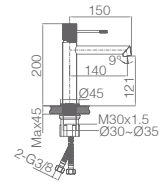

Ref.: **BDD038-1NG**

Single-lever basin mixer M-Size.
Matt black brass body mixer.
Ceramic cartridge Ø 35 mm.
Flexible hoses 3/8.