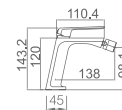

Ref.: BDF016-1BL

Single-lever basin mixer M-Size.
 White black plated brass body mixer.
 Ceramic cartridge 25 mm.
 Flexible hoses 3/8.

Ref.: BDF016-2BL

Single-lever bidet mixer.
 White black plated brass body mixer.
 Ceramic cartridge 25 mm.
 Flexible hoses 3/8.