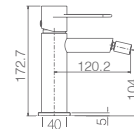

Ref.: **BDY027-1**

Single-lever basin mixer.
Chrome brass body mixer.
Ceramic cartridge Ø 25 mm.
Flexible hoses 3/8.