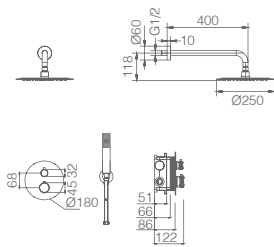

LINE

SERIES

Ref.:GTD038

Chrome stainless inox steel round rainhead Ø25 cm. Super-flat design and anti-lime system.
Chrome brass wall outlet tube.
Round shower handle.
Chrome brass thermostatic mixer with 2 lines embedded box.
Medium flow rate 20 l/min.
Chrome brass round distributor.
PVC flexible hose 150 cm.
Thermostatic cartridge TURN CLEAN SYSTEM
Inlet wall bracket.