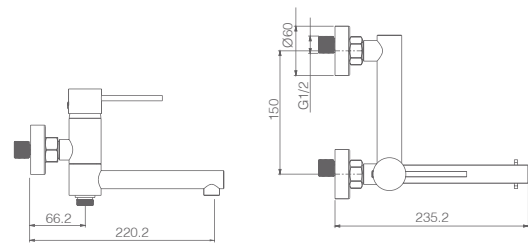

MILOS STICK MATT BLACK

SERIES