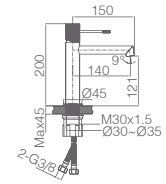

Ref.: **BDD038-1NQ**

Single-lever basin mixer M-Size.
Brushed nickel brass body mixer.
Ceramic cartridge Ø 35 mm.
Flexible hoses 3/8.

Certified faucet