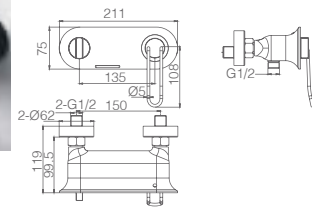

Single-lever basin mixer XL-Size.
 Matt black brass body mixer.
 Ceramic cartridge Ø 25 mm.
 Flexible hoses 3/8.

Ref.: **BDH041-5NG**

Matt black brass shower mixer.
 Wall bracket.
 Square matt black handle shower.
 Medium flow rate 12 l/min.
 PVC matt black flexible hose 150 cm.
 Ceramic cartridge 25 mm.