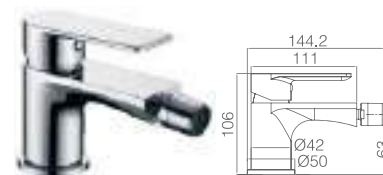

Ref.: BDO020-2

Single-lever mixer of bidet
Chromed brass faucet body
Ceramic cartridge Ø 35mm.
Flexible hoses 3/8
Opening in cold