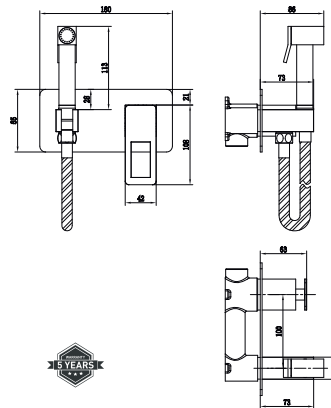

SUECIA

SERIES

Ref.: BDC032-4NG

Handle shower inlet wall bracket.
Matt black brass.
Embedded box.

Ref.: BDC032-5NG

Embedded bidet mixer.
Hot and cold water.
Handle 1 position.
Matt black brass.
Anti-explosion steel reinforced
flexible hose 100 cm.