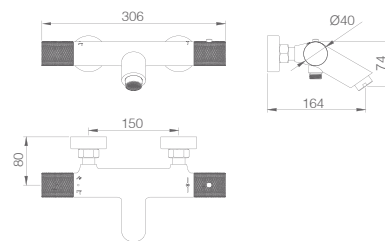

Ref.: **BDD038-3NG**

Single-lever basin mixer XL-Size.
 Matt black brass body mixer.
 Ceramic cartridge Ø 35 mm.
 Flexible hoses 3/8.

LINE

MATT BLACK

SERIES

Ref.: BTD038-5NG

Elevated adjustable support handle.
 Round matt black handle shower
 Matt black brass thermostatic shower mixer.
 Medium flow rate 12 l/min.
 Round matt black brass integrated flow-diverter.
 PVC matt black flexible hose 150 cm.
 Thermostatic cartridge TURN CLEAN SYSTEM