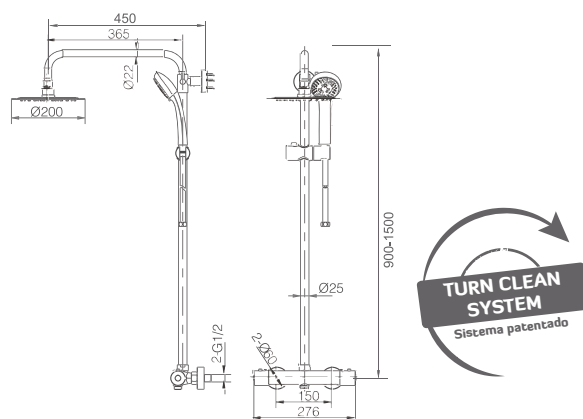

PROFESSIONAL
IMEX
DESIGN

VIGO

SERIES

Ref.: BTV013

Chrome Stainless steel S304 square rainhead 20x20 cm.
Super-flat design and anti-lime system.
Support for handle shower adjustable in height
Telescopic shower bar 87/130 cm.
Square handle shower.
Chrome plated brass thermostatic mixer with integrated flow-diverter.
Medium flow rate 12 l/min.
Reinforced flexible hose 150 cm.
Thermostatic cartridge IMEX TURN CLEAN SYSTEM (PATENT) .