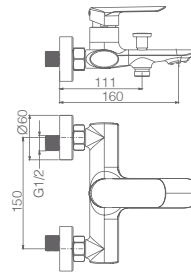

URAL MATT BLACK

SERIES

Ref.: **BDG040-4NG**

Matt black brass shower/bath mixer.
Wall bracket.
Matt black square 3 positions changeable handle shower.
Medium flow rate 12 l/min.
PVC matt black hose 170 cm.
Ceramic cartridge 35 mm.