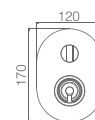

VESUBIO

MATT BLACK AND ROSE GOLD

SERIES

Embedded in the wall. No box.

Ref.: GTV038/NOR

Matt black and rose gold stainless steel S304 round rainhead Ø25cm.
Super-flat design and anti-lime system.
Matt black and rose gold ceiling brass outlet tube.
Round shower handle.
Matt black and rose gold brass single lever mixer with 2 lines embedded box.
Medium flow rate 12 l/min.
Matt black and rose gold brass round distributor.
PVC hose 150 cm.
Single lever cartridge 35 mm.
Handle shower inlet wall bracket.