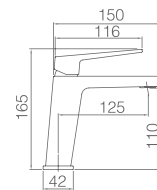

Ref.: **BDAR025-1**

Single-lever mixer of basin M-Size.
Chromed brass faucet body
Ceramic cartridge Ø 25mm.
Flexible hoses 3/8. Extra-flat aerator