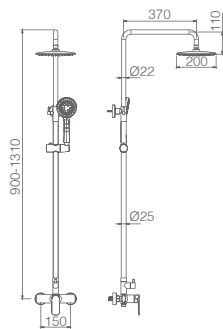

SERIES

URAL MATT BLACK

SERIES

**ELECTROPHORESIS
LACQUER SYSTEM**

NEW
OVAL BODY

Ref.: **BDG040/NG**

Stainless S304 matt black steel telescopic bar 90/131 cm.
 Stainless S304 matt black steel round rainhead Ø20 cm super-flat design and anti-lime system.
 Elevated adjustable support handle.
 Round matt black handle shower 3 position changeable.
 Matt black brass single-lever mixer.
 Medium flow rate 12 l/min.
 Round matt black brass integrated flow-diverter.
 PVC flexible hose PVC 150 cm.
 Ceramic cartridge Ø 35 mm.