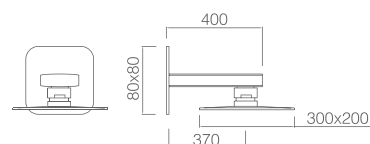

Ref.: GPH035/NG

- Matt black stainless steel S304 oval rainhead 20x30 cm. Super-flat design and anti-lime system.
- Matt black wall outlet tube.
- Oval shower handle.
- Matt black brass and thermostatic single lever mixer with push buttons and 2 lines embedded box.
- Medium flow rate 12 l/min.
- Push buttons and matt black brass round distributor.
- PVC flexible hose 150 cm.
- Self-cleaning thermostatic cartridge TURN CLEAN SYSTEM.
- Handle shower inlet wall bracket.