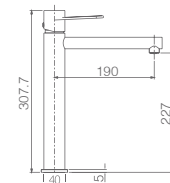

Ref.: **BDYS045-3BL**

Single-lever basin mixer XL-Size.
MATT WHITE brass body mixer.
Ceramic cartridge Ø 25 mm.
Flexible hoses 3/8.