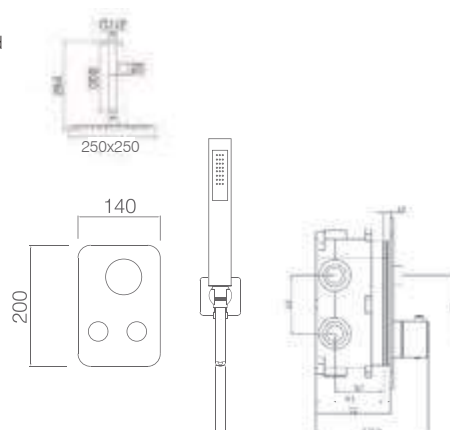

Ref.: GTP022/NG

Matt black stainless steel S304 square rainhead 25x25 cm. Super-flat design and anti-lime system.

Ceiling outlet tube.

Square handle shower.

Matt black and thermostatic single lever mixer with push button and 2 lines embedded box.

Medium flow rate 20 l/min.

Push button and matt black brass distributor.

PVC flexible hose 150 cm.

Self-cleaning thermostatic cartridge TURN CLEAN SYSTEM.

Handle shower inlet wall bracket.