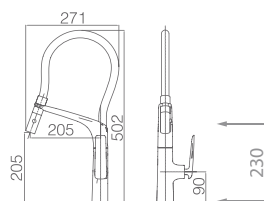

Ref: GCM001/BL
 Single lever sink mixer.
 Matt white brass body mixer.
 Ceramic cartridge 25 cm.
 Connecting tubes 50 cm.

LANZAROTE

SERIES

Ref.: **GCE015**

Single lever pull-out sink mixer.
chromed brass faucet body.
Ceramic cartridge 25mm
Flexible hose 50 cm