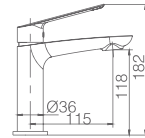

Ref.: BDX023-1NG

Single-lever mixer of basin M-Size.
Matt black brass faucet body
Ceramic cartridge Ø 25mm.
Flexible hoses 3/8