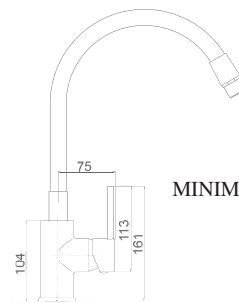

MINIMUM HEIGHT 24 cm

PROFESSIONAL
IMEX
DESIGN

VIENA

SERIES

Ref.: GCE009

Single lever sink mixer.
Chrome plated brass body mixer and
matt white flexible hose.
Ceramic cartridge 35 cm.
Connecting tubes 50 cm.
2 positions mouseur (normal spray and
powerful jet spray)