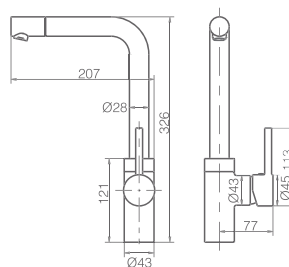

SERIES

Ref: **GCE100**

Single lever sink mixer.
Chrome plated brass body mixer.
Ceramic cartridge 35 cm.
Connecting tubes 50 cm.

Certified faucet

CONSTANZA

SERIES

Ref.: GCE005

Single lever pull-out sink mixer.
Chrome plated body mixer.
Ceramic cartridge 35 cm.
Connecting tubes 50 cm.