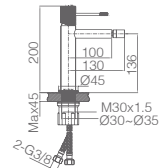

SERIES

Ref.: **BDD038-10C**

Single-lever basin mixer M-Size.
Brushed gold brass body mixer.
Ceramic cartridge Ø 35 mm.
Flexible hoses 3/8.

Ref.: **BDD038-20C**

Single-lever bidet mixer M-Size.
Brushed gold brass body mixer.
Ceramic cartridge Ø 35 mm.
Flexible hoses 3/8.