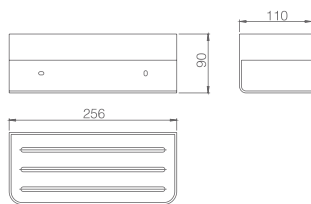

MAYURA

SERIES

Ref.: **ADY007**

Front Storage basket Mayura chromed
Steel S304