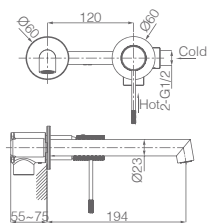

Ref.: GLD038

Chrome brass handle shower inlet wall bracket with embedded box.
In 2 separated parts.