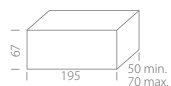

Embedded box.