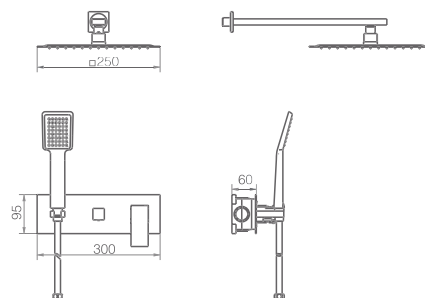

Certified faucet

Combinable series with mod. Malta.

Linear recessed that integrates seamlessly into any environment.

NORUEGA

SERIES

Ref.: GPN011

Chrome stainless steel S304 square rainhead 25x25 cm super-flat design and anti-lime system.
Brass wall outlet tube.
Square handle shower.
Chrome plated brass single lever mixer with 2 lines embedded box.
Medium flow rate 20 l/min.
Chrome plated brass round flow-diverter.
PVC flexible hose 150 cm.
Ceramic single lever cartridge 35 mm.