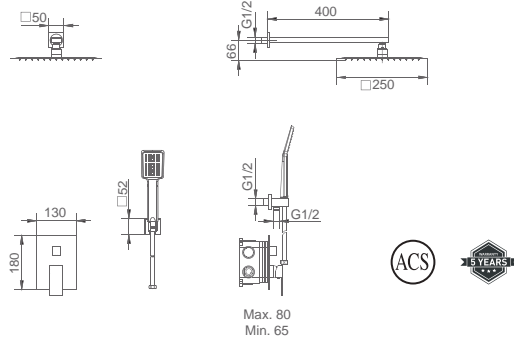

Ceramic single lever cartridge 35 mm.

Inlet wall bracket.

Combinable series with mod. Art.

VOLGA

SERIES

Ref. : GET015 (Inset ceiling)

Chrome stainless steel S304 S304, square rainhead 40x40 cm super-flat design and anti-lime system.
Square shower handle 1 position.
Chrome plated brass single lever mixer with 2 lines embedded box.
Medium flow rate 12 l/min.
Chrome plated brass square flow-diverter.
PVC flexible hose 150 cm.
Ceramic single lever cartridge 35 mm.
Preframe included.
Handle shower inlet wall bracket.