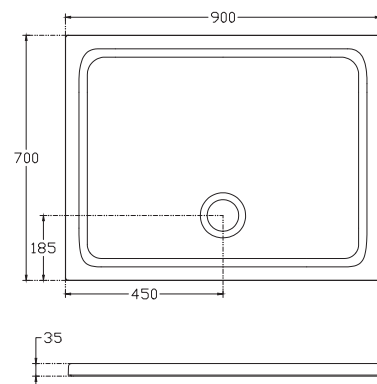

10DT9704A Fireclay Ceramic Shower Tray

Features

- 900 mm x 900 mm x 35 mm
- Fireclay ceramic shower tray
- COLORISVEA color range
- Anti-slip Class A

FLAT

Flat 80 x 80 cm

COLORISVEA

10DT9704B Fireclay Ceramic Shower Tray

Features

- 800 mm x 800 mm x 35 mm
- Fireclay ceramic shower tray
- COLORISVEA color range
- Anti-slip Class A

Flat 90 x 75 cm

COLORISVEA

10DT97366 Fireclay Ceramic Shower Tray

Features

- 900 mm x 750 mm x 35 mm
- Fireclay ceramic shower tray
- COLORISVEA color range
- Anti-slip Class A

FLAT

Flat 90 x 70 cm

COLORISVEA

10DT9717A

Fireclay Ceramic Shower Tray

Features

- 900 mm x 700 mm x 35 mm
- Fireclay ceramic shower tray
- COLORISVEA color range
- Anti-slip Class A

Flat 90 x 70 cm

COLORISVEA

10DT97364

Fireclay Ceramic Shower Tray

Features

- 900 mm x 700 mm x 35 mm
- Fireclay ceramic shower tray
- COLORISVEA color range
- Anti-slip Class A

ISVEA
1962 ITALIA

GUSTO ITALIANO

Shower Trays