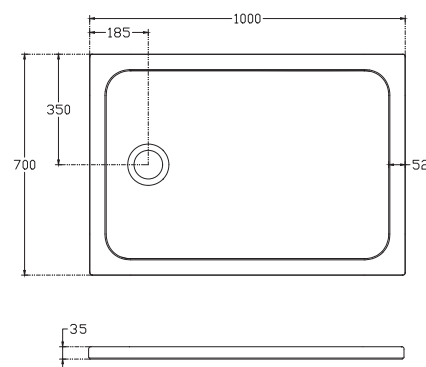

FLAT

Flat 100 x 80 cm

COLORISVEA

10DT9703A Fireclay Ceramic Shower Tray

Features

- 1000 mm x 800 mm x 35 mm
- Fireclay ceramic shower tray
- COLORISVEA color range
- Anti-slip Class A

Flat 100 x 75 cm

COLORISVEA

10DT97575

Features

- 1000 mm x 750 mm x 35 mm
- Fireclay ceramic shower tray
- COLORISVEA color range
- Anti-slip Class A

ULTRA SLIM

Achieve a minimalist and sophisticated look in your bathroom with our range of sleek and ultra-slim flat shower trays

FLAT

Flat 100 x 70 cm

COLORISVEA

10DT97368 Fireclay Ceramic Shower Tray

Features

- 1000 mm x 700 mm x 35 mm
- Fireclay ceramic shower tray
- COLORISVEA color range
- Anti-slip Class A

Flat 90 x 90 cm

COLORISVEA

10DT9704A Fireclay Ceramic Shower Tray

Features

- 900 mm x 900 mm x 35 mm
- Fireclay ceramic shower tray
- COLORISVEA color range
- Anti-slip Class A

FLAT

Flat 80 x 80 cm

COLORISVEA

10DT9704B Fireclay Ceramic Shower Tray