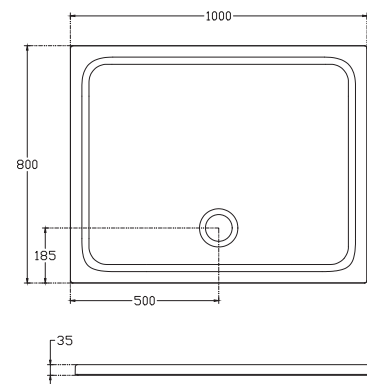

FLAT

Flat 120 x 70 cm

COLORISVEA

10DT97576 Fireclay Ceramic Shower Tray

Features

- 1200 mm x 700 mm x 35 mm
- Fireclay ceramic shower tray
- COLORISVEA color range
- Anti-slip Class A

Flat 120 x 70 cm

COLORISVEA

10DT97370

Features

- 1200 mm x 700 mm x 35 mm
- Fireclay ceramic shower tray
- COLORISVEA color range
- Anti-slip Class A

ANTI SLIP

Unleash the potential of your bathroom space with our cutting-edge, anti-slip flat shower trays, combining safety and design.

FLAT

Flat 100 x 80 cm

COLORISVEA

10DT9703A Fireclay Ceramic Shower Tray

Features

- 1000 mm x 800 mm x 35 mm
- Fireclay ceramic shower tray
- COLORISVEA color range
- Anti-slip Class A

Flat 100 x 75 cm

COLORISVEA

10DT97575

Features

- 1000 mm x 750 mm x 35 mm
- Fireclay ceramic shower tray
- COLORISVEA color range
- Anti-slip Class A

ULTRA SLIM

Achieve a minimalist and sophisticated look in your bathroom with our range of sleek and ultra-slim flat shower trays