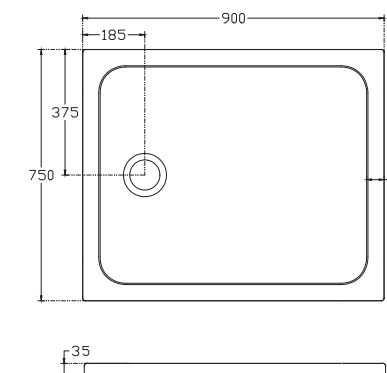

FLAT

Flat 100 x 70 cm

COLORISVEA

10DT97368 Fireclay Ceramic Shower Tray

Features

- 1000 mm x 700 mm x 35 mm
- Fireclay ceramic shower tray
- COLORISVEA color range
- Anti-slip Class A

Flat 90 x 90 cm

COLORISVEA

10DT9704A Fireclay Ceramic Shower Tray

Features

- 900 mm x 900 mm x 35 mm
- Fireclay ceramic shower tray
- COLORISVEA color range
- Anti-slip Class A

FLAT

Flat 80 x 80 cm

COLORISVEA

10DT9704B Fireclay Ceramic Shower Tray

Features

- 800 mm x 800 mm x 35 mm
- Fireclay ceramic shower tray
- COLORISVEA color range
- Anti-slip Class A

Flat 90 x 75 cm

COLORISVEA

10DT97366 Fireclay Ceramic Shower Tray

Features

- 900 mm x 750 mm x 35 mm
- Fireclay ceramic shower tray
- COLORISVEA color range
- Anti-slip Class A

FLAT

Flat 90 x 70 cm

COLORISVEA

10DT9717A

Fireclay Ceramic Shower Tray

Features

- 900 mm x 700 mm x 35 mm
- Fireclay ceramic shower tray
- COLORISVEA color range
- Anti-slip Class A

Flat 90 x 70 cm