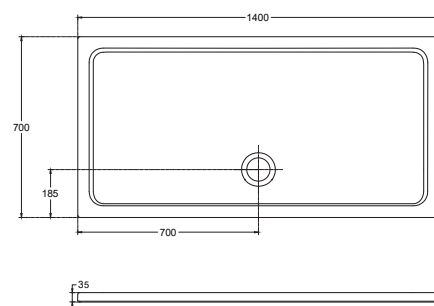

FLAT

Flat 140 x 80 cm

COLORISVEA

10DT97390 Fireclay Ceramic Shower Tray

Features

- 1400 mm x 800 mm x 35 mm
- Fireclay ceramic shower tray
- COLORISVEA color range
- Anti-slip Class A

Flat 140 x 70 cm

COLORISVEA

10DT97578 Fireclay Ceramic Shower Tray

Features

- 1400 mm x 700 mm x 35 mm
- Fireclay ceramic shower tray
- COLORISVEA color range
- Anti-slip Class A

FLAT

Flat 120 x 90 cm

COLORISVEA

10DT9703C Fireclay Ceramic Shower Tray

Features

- 1200 mm x 900 mm x 35 mm
- Fireclay ceramic shower tray
- COLORISVEA color range
- Anti-slip Class A

Flat 120 x 80 cm

COLORISVEA

10DT9703B

Features

- 1200 mm x 800 mm x 35 mm
- Fireclay ceramic shower tray
- COLORISVEA color range
- Anti-slip Class A

FLAT

Flat 120 x 70 cm

COLORISVEA

10DT97576 Fireclay Ceramic Shower Tray

Features

- 1200 mm x 700 mm x 35 mm
- Fireclay ceramic shower tray
- COLORISVEA color range
- Anti-slip Class A

Flat 120 x 70 cm

COLORISVEA