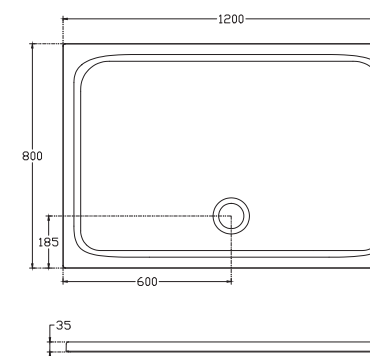

FLAT

Flat 140 x 80 cm

COLORISVEA

10DT97390 Fireclay Ceramic Shower Tray

Features

- 1400 mm x 800 mm x 35 mm
- Fireclay ceramic shower tray
- COLORISVEA color range
- Anti-slip Class A

Flat 140 x 70 cm

COLORISVEA

10DT97578 Fireclay Ceramic Shower Tray

Features

- 1400 mm x 700 mm x 35 mm
- Fireclay ceramic shower tray
- COLORISVEA color range
- Anti-slip Class A

FLAT

Flat 120 x 90 cm

COLORISVEA

10DT9703C Fireclay Ceramic Shower Tray

Features

- 1200 mm x 900 mm x 35 mm
- Fireclay ceramic shower tray
- COLORISVEA color range
- Anti-slip Class A

Flat 120 x 80 cm

COLORISVEA

10DT9703B

Features

- 1200 mm x 800 mm x 35 mm
- Fireclay ceramic shower tray
- COLORISVEA color range
- Anti-slip Class A

FLAT

Flat 120 x 70 cm

COLORISVEA

10DT97576 Fireclay Ceramic Shower Tray

Features

- 1200 mm x 700 mm x 35 mm
- Fireclay ceramic shower tray
- COLORISVEA color range
- Anti-slip Class A

Flat 120 x 70 cm

COLORISVEA