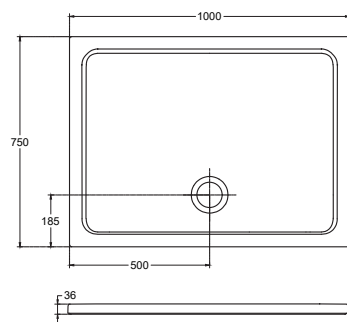

10DT97370

Features

- 1200 mm x 700 mm x 35 mm
- Fireclay ceramic shower tray
- COLORISVEA color range
- Anti-slip Class A

ANTI SLIP

Unleash the potential of your bathroom space with our cutting-edge, anti-slip flat shower trays, combining safety and design.

FLAT

Flat 100 x 80 cm

COLORISVEA

10DT9703A Fireclay Ceramic Shower Tray

Features

- 1000 mm x 800 mm x 35 mm
- Fireclay ceramic shower tray
- COLORISVEA color range
- Anti-slip Class A

Flat 100 x 75 cm

COLORISVEA

10DT97575

Features

- 1000 mm x 750 mm x 35 mm
- Fireclay ceramic shower tray
- COLORISVEA color range
- Anti-slip Class A

ULTRA SLIM

Achieve a minimalist and sophisticated look in your bathroom with our range of sleek and ultra-slim flat shower trays

FLAT

Flat 100 x 70 cm

COLORISVEA

10DT97368 Fireclay Ceramic Shower Tray

Features

- 1000 mm x 700 mm x 35 mm
- Fireclay ceramic shower tray
- COLORISVEA color range
- Anti-slip Class A

Flat 90 x 90 cm

COLORISVEA