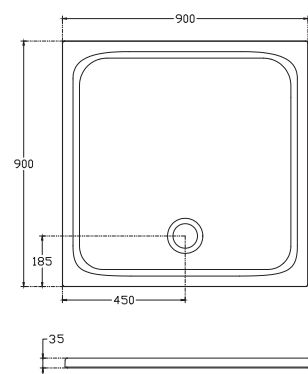

FLAT

Flat 100 x 80 cm

COLORISVEA

10DT9703A Fireclay Ceramic Shower Tray

Features

- 1000 mm x 800 mm x 35 mm
- Fireclay ceramic shower tray
- COLORISVEA color range
- Anti-slip Class A

Flat 100 x 75 cm

COLORISVEA

10DT97575

Features

- 1000 mm x 750 mm x 35 mm
- Fireclay ceramic shower tray
- COLORISVEA color range
- Anti-slip Class A

ULTRA SLIM

Achieve a minimalist and sophisticated look in your bathroom with our range of sleek and ultra-slim flat shower trays

FLAT

Flat 100 x 70 cm

COLORISVEA

10DT97368 Fireclay Ceramic Shower Tray

Features

- 1000 mm x 700 mm x 35 mm
- Fireclay ceramic shower tray
- COLORISVEA color range
- Anti-slip Class A

Flat 90 x 90 cm

COLORISVEA

10DT9704A Fireclay Ceramic Shower Tray

Features

- 900 mm x 900 mm x 35 mm
- Fireclay ceramic shower tray
- COLORISVEA color range
- Anti-slip Class A

FLAT

Flat 80 x 80 cm

COLORISVEA

10DT9704B Fireclay Ceramic Shower Tray