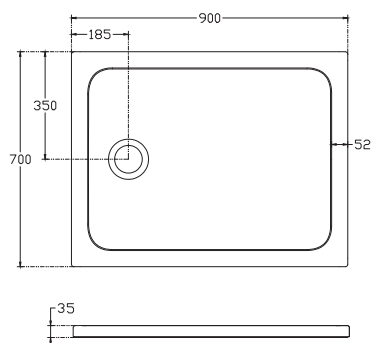

10DT9704A Fireclay Ceramic Shower Tray

Features

- 900 mm x 900 mm x 35 mm
- Fireclay ceramic shower tray
- COLORISVEA color range
- Anti-slip Class A

FLAT

Flat 80 x 80 cm

COLORISVEA

10DT9704B Fireclay Ceramic Shower Tray

Features

- 800 mm x 800 mm x 35 mm
- Fireclay ceramic shower tray
- COLORISVEA color range
- Anti-slip Class A

Flat 90 x 75 cm

COLORISVEA

10DT97366 Fireclay Ceramic Shower Tray

Features

- 900 mm x 750 mm x 35 mm
- Fireclay ceramic shower tray
- COLORISVEA color range
- Anti-slip Class A

FLAT

Flat 90 x 70 cm

COLORISVEA

10DT9717A

Fireclay Ceramic Shower Tray

Features

- 900 mm x 700 mm x 35 mm
- Fireclay ceramic shower tray
- COLORISVEA color range
- Anti-slip Class A

Flat 90 x 70 cm

COLORISVEA

10DT97364

Fireclay Ceramic Shower Tray

Features

- 900 mm x 700 mm x 35 mm
- Fireclay ceramic shower tray
- COLORISVEA color range
- Anti-slip Class A

ISVEA
1962 ITALIA

GUSTO ITALIANO

Shower Trays