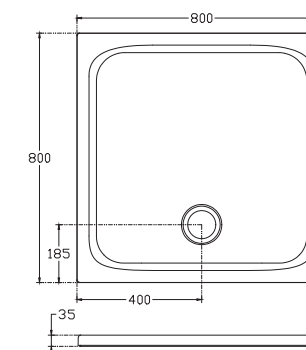

10DT97575

Features

- 1000 mm x 750 mm x 35 mm
- Fireclay ceramic shower tray
- COLORISVEA color range
- Anti-slip Class A

ULTRA SLIM

Achieve a minimalist and sophisticated look in your bathroom with our range of sleek and ultra-slim flat shower trays

FLAT

Flat 100 x 70 cm

COLORISVEA

10DT97368 Fireclay Ceramic Shower Tray

Features

- 1000 mm x 700 mm x 35 mm
- Fireclay ceramic shower tray
- COLORISVEA color range
- Anti-slip Class A

Flat 90 x 90 cm

COLORISVEA

10DT9704A Fireclay Ceramic Shower Tray

Features

- 900 mm x 900 mm x 35 mm
- Fireclay ceramic shower tray
- COLORISVEA color range
- Anti-slip Class A

FLAT

Flat 80 x 80 cm

COLORISVEA

10DT9704B Fireclay Ceramic Shower Tray

Features

- 800 mm x 800 mm x 35 mm
- Fireclay ceramic shower tray
- COLORISVEA color range
- Anti-slip Class A

Flat 90 x 75 cm

COLORISVEA

10DT97366 Fireclay Ceramic Shower Tray

Features

- 900 mm x 750 mm x 35 mm
- Fireclay ceramic shower tray
- COLORISVEA color range
- Anti-slip Class A