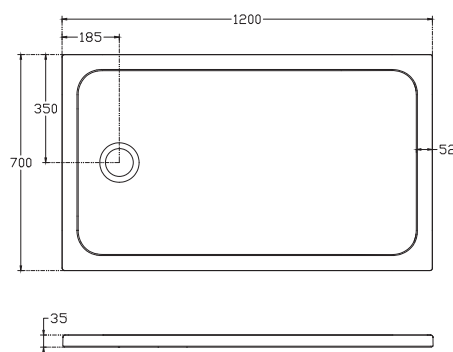

10DT97578 Fireclay Ceramic Shower Tray

Features

- 1400 mm x 700 mm x 35 mm
- Fireclay ceramic shower tray
- COLORISVEA color range
- Anti-slip Class A

FLAT

Flat 120 x 90 cm

COLORISVEA

10DT9703C Fireclay Ceramic Shower Tray

Features

- 1200 mm x 900 mm x 35 mm
- Fireclay ceramic shower tray
- COLORISVEA color range
- Anti-slip Class A

Flat 120 x 80 cm

COLORISVEA

10DT9703B

Features

- 1200 mm x 800 mm x 35 mm
- Fireclay ceramic shower tray
- COLORISVEA color range
- Anti-slip Class A

FLAT

Flat 120 x 70 cm

COLORISVEA

10DT97576 Fireclay Ceramic Shower Tray

Features

- 1200 mm x 700 mm x 35 mm
- Fireclay ceramic shower tray
- COLORISVEA color range
- Anti-slip Class A

Flat 120 x 70 cm

COLORISVEA

10DT97370

Features

- 1200 mm x 700 mm x 35 mm
- Fireclay ceramic shower tray
- COLORISVEA color range
- Anti-slip Class A

ANTI SLIP

Unleash the potential of your bathroom space with our cutting-edge, anti-slip flat shower trays, combining safety and design.