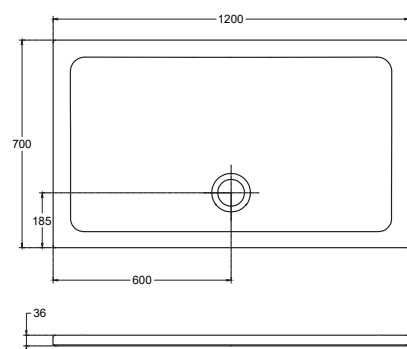

FLAT

Flat 140 x 80 cm

COLORISVEA

10DT97390 Fireclay Ceramic Shower Tray

Features

- 1400 mm x 800 mm x 35 mm
- Fireclay ceramic shower tray
- COLORISVEA color range
- Anti-slip Class A

Flat 140 x 70 cm

COLORISVEA

10DT97578 Fireclay Ceramic Shower Tray

Features

- 1400 mm x 700 mm x 35 mm
- Fireclay ceramic shower tray
- COLORISVEA color range
- Anti-slip Class A

FLAT

Flat 120 x 90 cm

COLORISVEA

10DT9703C Fireclay Ceramic Shower Tray

Features

- 1200 mm x 900 mm x 35 mm
- Fireclay ceramic shower tray
- COLORISVEA color range
- Anti-slip Class A

Flat 120 x 80 cm

COLORISVEA

10DT9703B

Features

- 1200 mm x 800 mm x 35 mm
- Fireclay ceramic shower tray
- COLORISVEA color range
- Anti-slip Class A

FLAT

Flat 120 x 70 cm

COLORISVEA

10DT97576 Fireclay Ceramic Shower Tray

Features

- 1200 mm x 700 mm x 35 mm
- Fireclay ceramic shower tray
- COLORISVEA color range
- Anti-slip Class A

Flat 120 x 70 cm

COLORISVEA