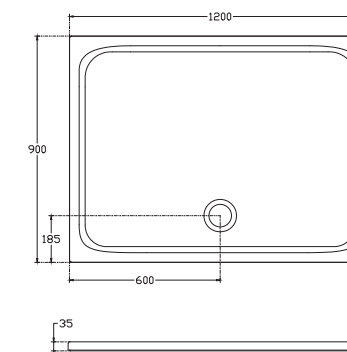

FLAT

Flat 140 x 80 cm

COLORISVEA

10DT97390 Fireclay Ceramic Shower Tray

Features

- 1400 mm x 800 mm x 35 mm
- Fireclay ceramic shower tray
- COLORISVEA color range
- Anti-slip Class A

Flat 140 x 70 cm

COLORISVEA

10DT97578 Fireclay Ceramic Shower Tray

Features

- 1400 mm x 700 mm x 35 mm
- Fireclay ceramic shower tray
- COLORISVEA color range
- Anti-slip Class A

FLAT

Flat 120 x 90 cm

COLORISVEA

10DT9703C Fireclay Ceramic Shower Tray

Features

- 1200 mm x 900 mm x 35 mm
- Fireclay ceramic shower tray
- COLORISVEA color range
- Anti-slip Class A

Flat 120 x 80 cm

COLORISVEA

10DT9703B

Features

- 1200 mm x 800 mm x 35 mm
- Fireclay ceramic shower tray
- COLORISVEA color range
- Anti-slip Class A

FLAT

Flat 120 x 70 cm

COLORISVEA

10DT97576 Fireclay Ceramic Shower Tray

Features

- 1200 mm x 700 mm x 35 mm
- Fireclay ceramic shower tray
- COLORISVEA color range
- Anti-slip Class A

Flat 120 x 70 cm

COLORISVEA