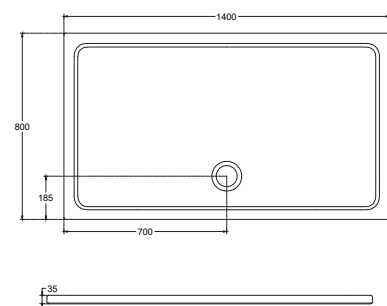

FLAT

Flat 140 x 80 cm

COLORISVEA

10DT97390 Fireclay Ceramic Shower Tray

Features

- 1400 mm x 800 mm x 35 mm
- Fireclay ceramic shower tray
- COLORISVEA color range
- Anti-slip Class A

Flat 140 x 70 cm

COLORISVEA

10DT97578 Fireclay Ceramic Shower Tray

Features

- 1400 mm x 700 mm x 35 mm
- Fireclay ceramic shower tray
- COLORISVEA color range
- Anti-slip Class A

FLAT

Flat 120 x 90 cm

COLORISVEA

10DT9703C Fireclay Ceramic Shower Tray