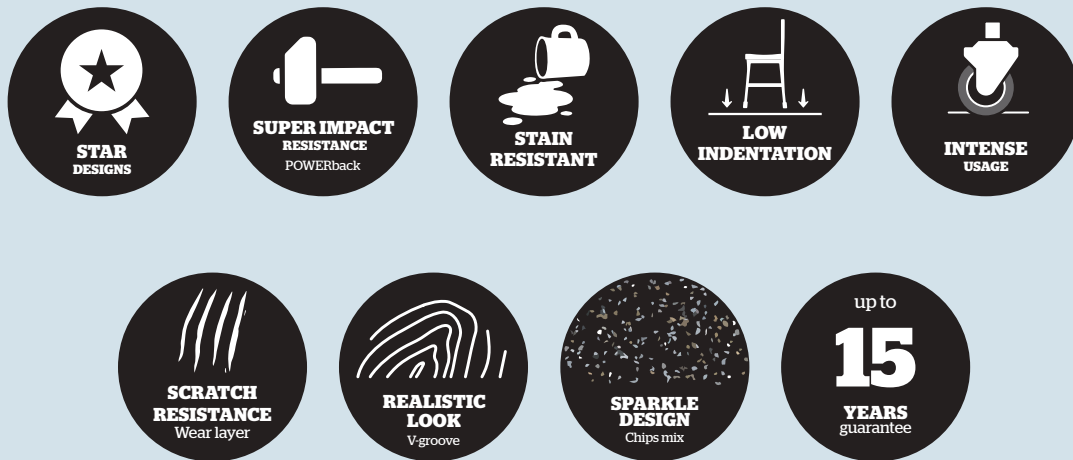

Semi-Contract

The premium quality of our **Semi-Contract** floors, brings you the confidence of a floor made for business and home office spaces. Our Semi-Contract collections feature an impressively tough wear layer that is capable of dealing with the high levels of footfall encountered in these areas.

Safe for use with castor chairs, they are office ready and can be used in areas where you want the very best in long-term wear resistance.

151

Some of our Semi-Contract product features:

Discover more about our extra product features on p. 12