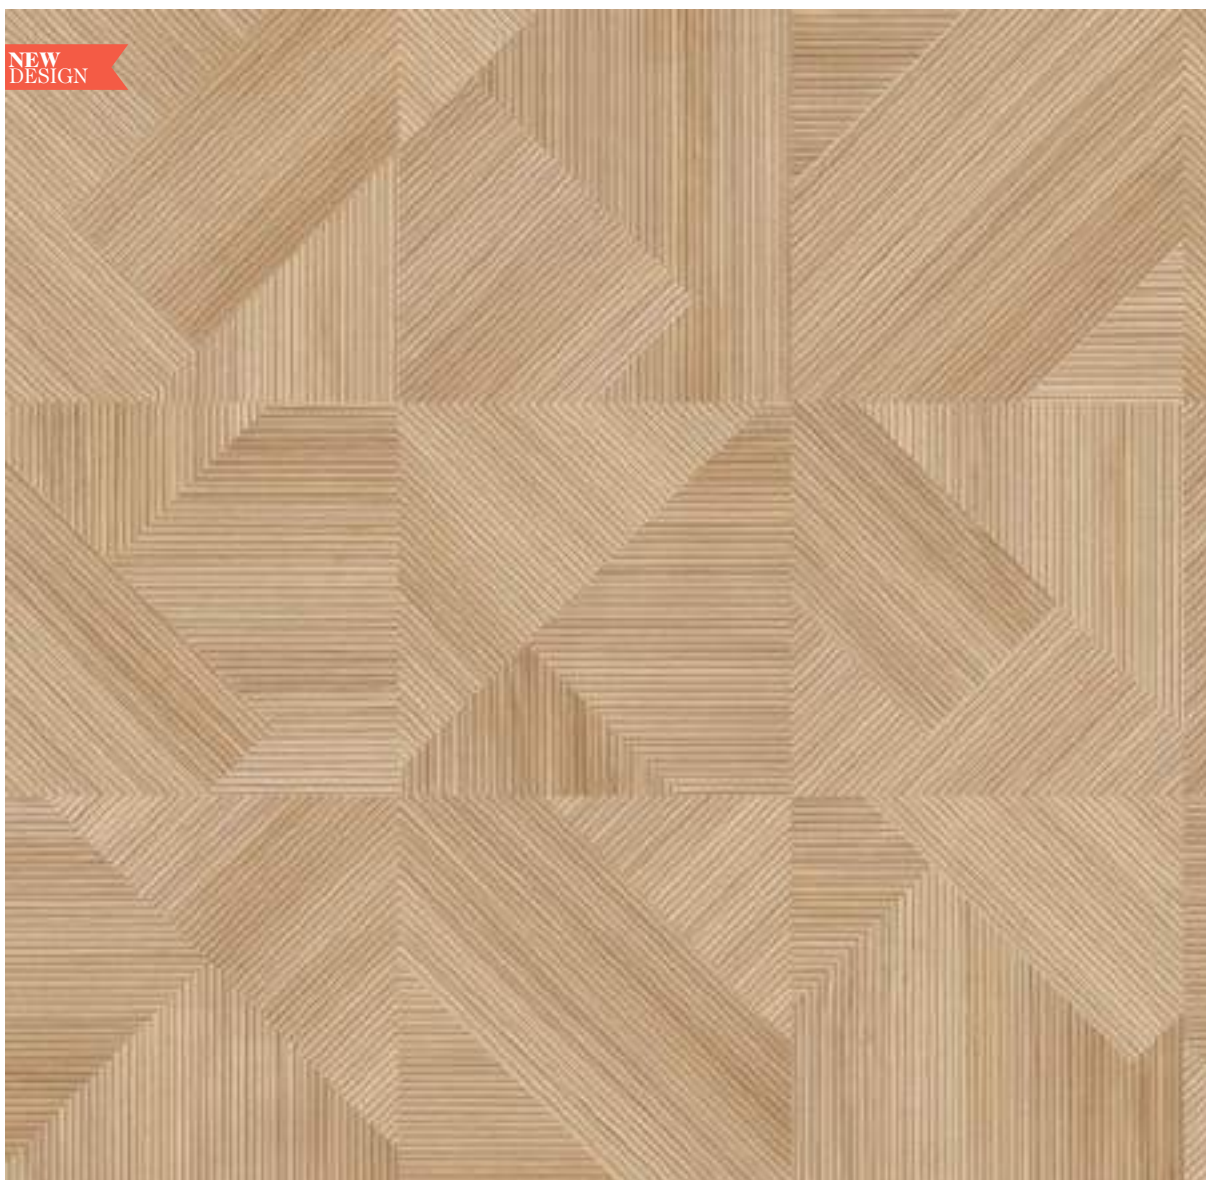

Kirigami 035

Available widths: 2 / 3 / 4 m
Pattern repeat: 120 x 199 cm
Plank size: 40 x 40 cm