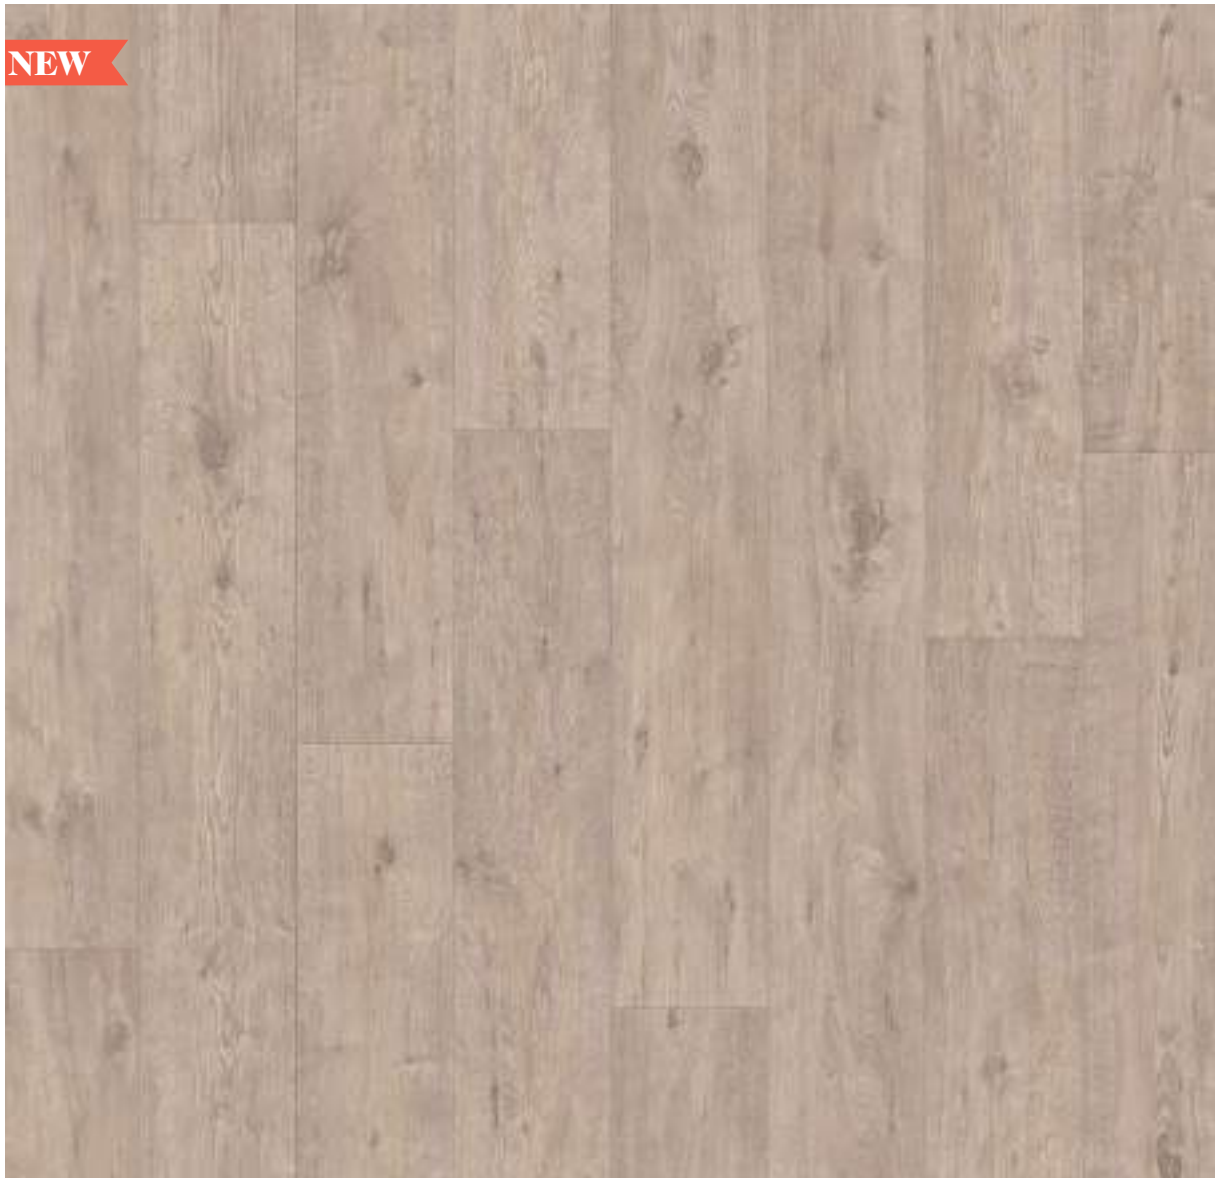

Annapurna 580 ↑↑
Available widths: 2 / 3 / 4 m
Pattern repeat: 150 x 199 cm
Plank size: 150 x 20 cm