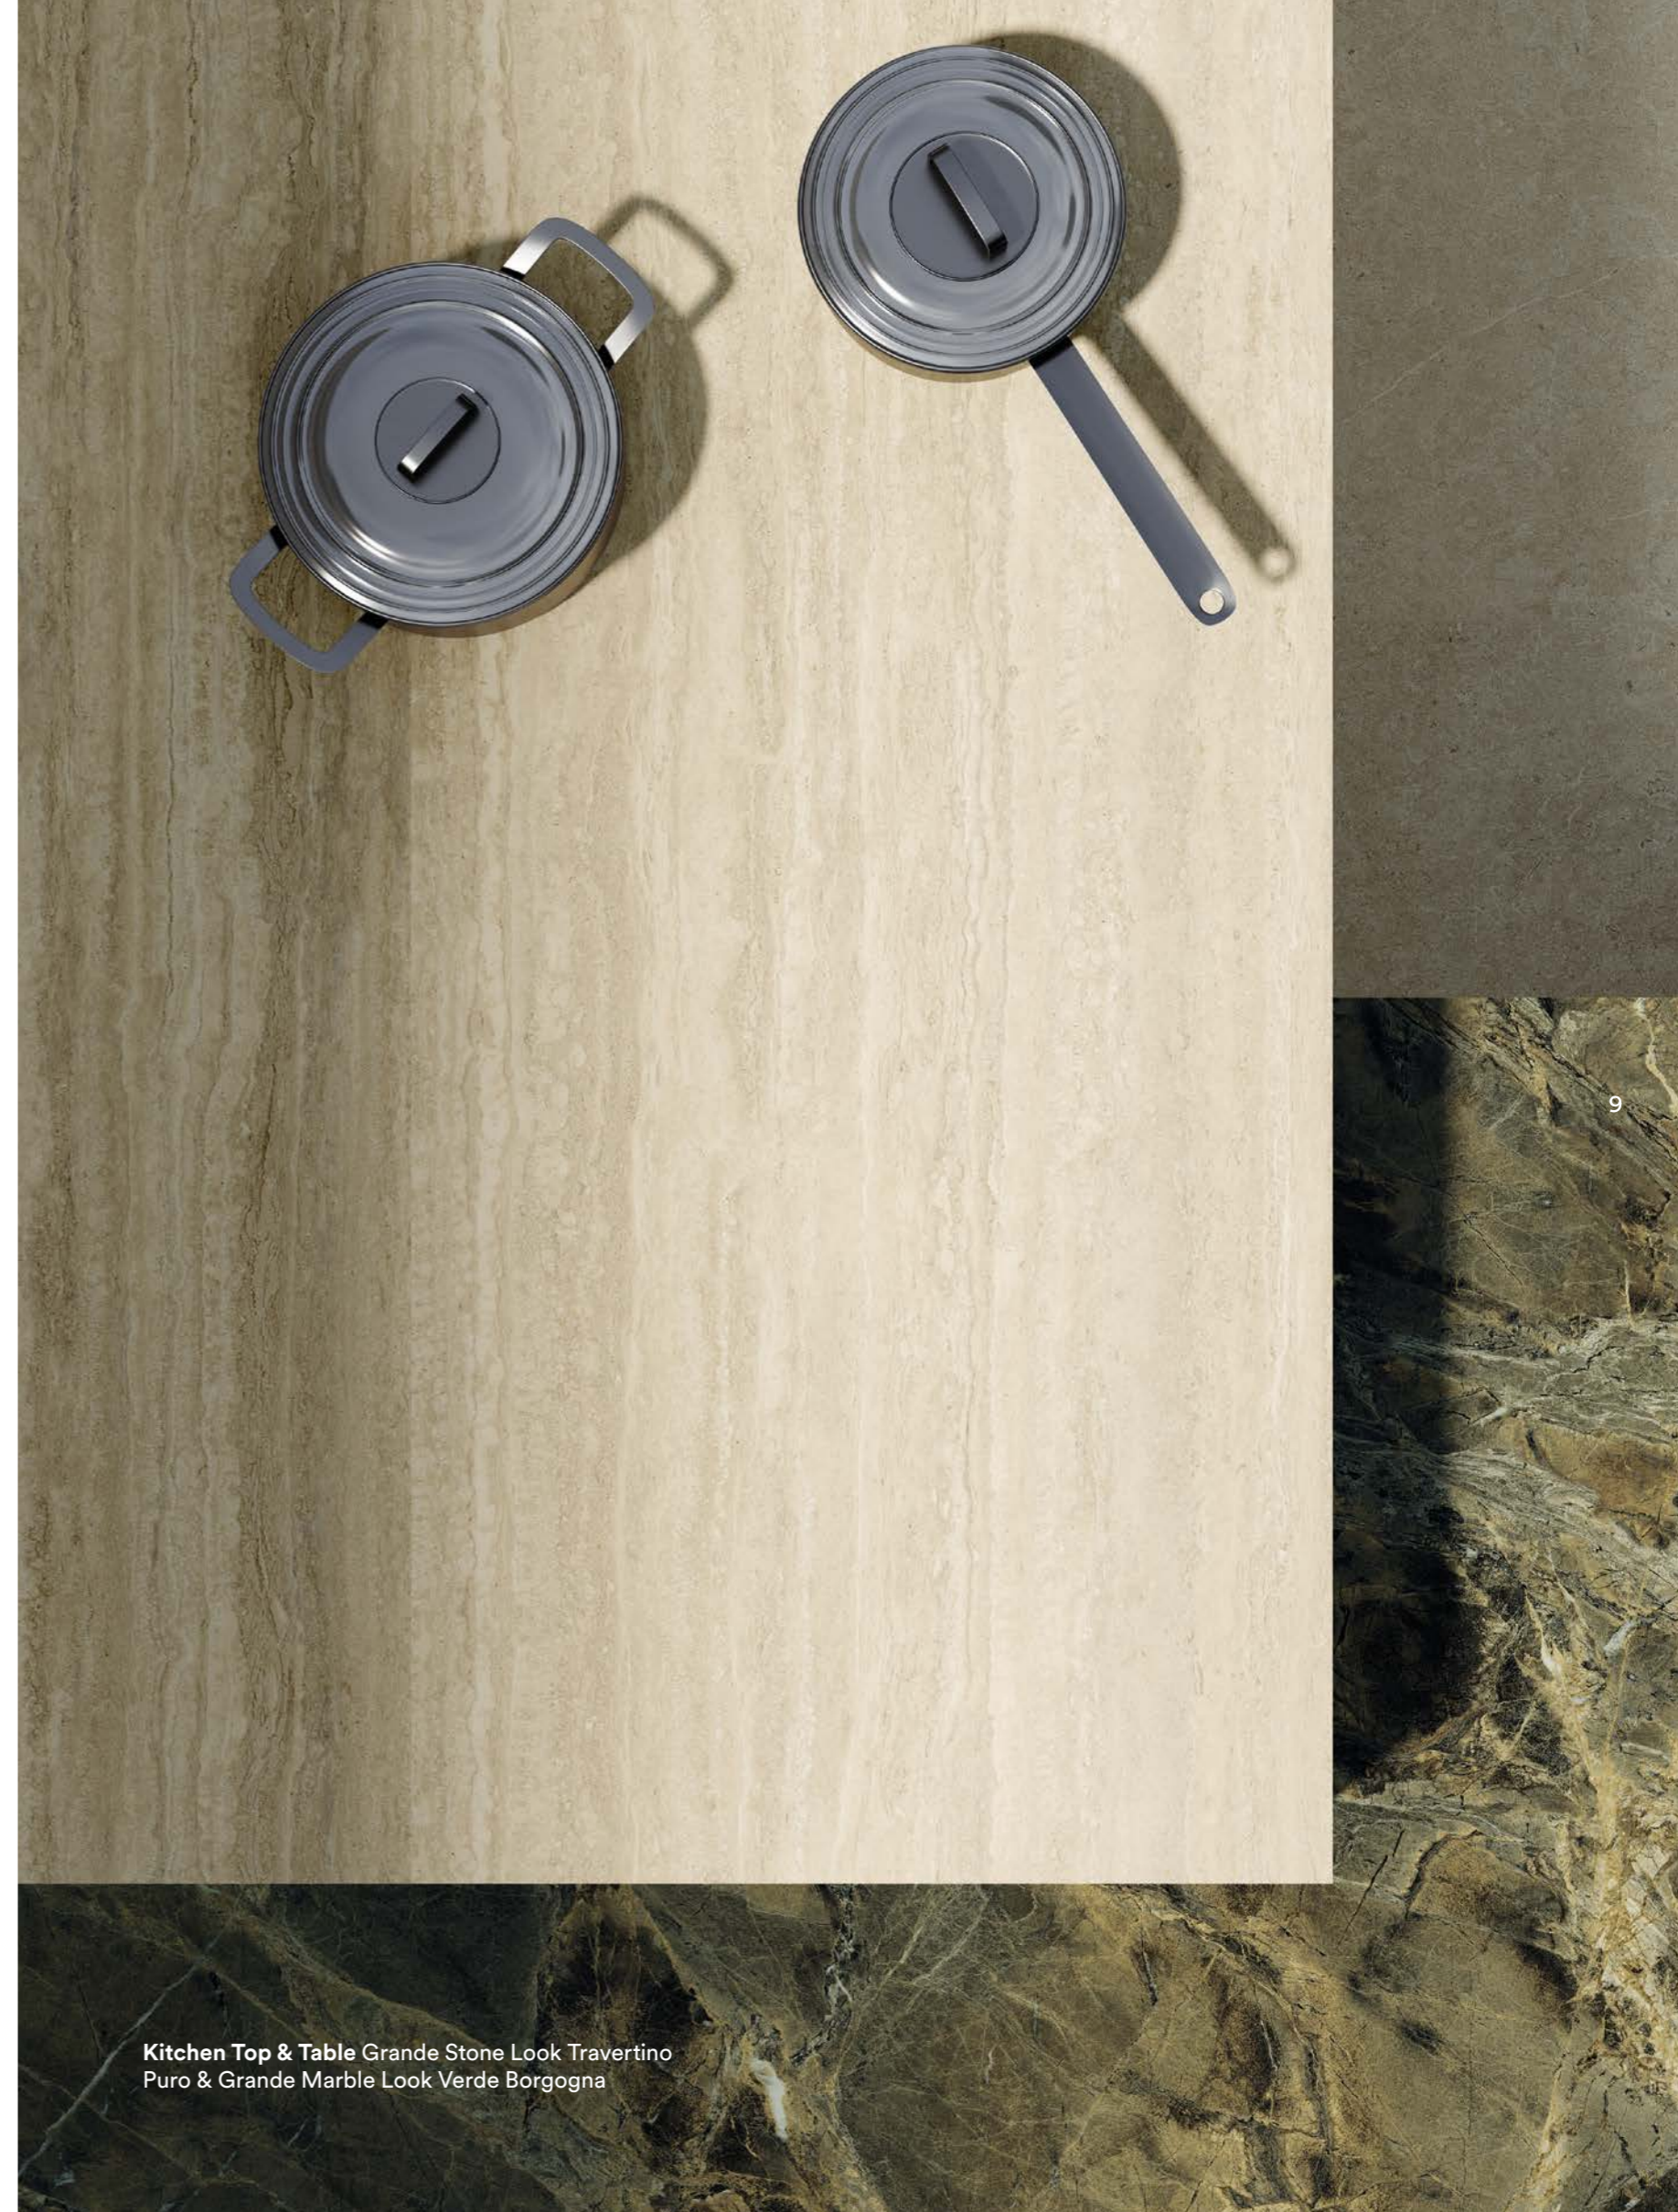

The Top - Puro

Puro Marazzi Antibacterial elimina fino al 99,9% batteri e altri microrganismi nocivi, contrastando in modo rapido ed efficace la loro proliferazione e prevenendo la formazione di macchie e odori sgradevoli. La tecnologia Puro consente anche di preservare a lungo le qualità estetiche e tecniche dei piani in gres porcellanato, ideali per realizzare top cucina, tavoli e lavabi in spazi residenziali e commerciali.

Puro Marazzi Antibacterial eliminates up to 99.9% of bacteria and other harmful microorganisms, rapidly and effectively combating their proliferation and preventing the formation of stains and unpleasant odours. The Puro technology also ensures long-term conservation of the appearance and technical qualities of porcelain stoneware surfaces, which are ideal for the construction of kitchen countertops, tables and washbasins in residential and commercial locations.

Kitchen Top & Table Grande Stone Look Travertino
Puro & Grande Marble Look Verde Borgogna