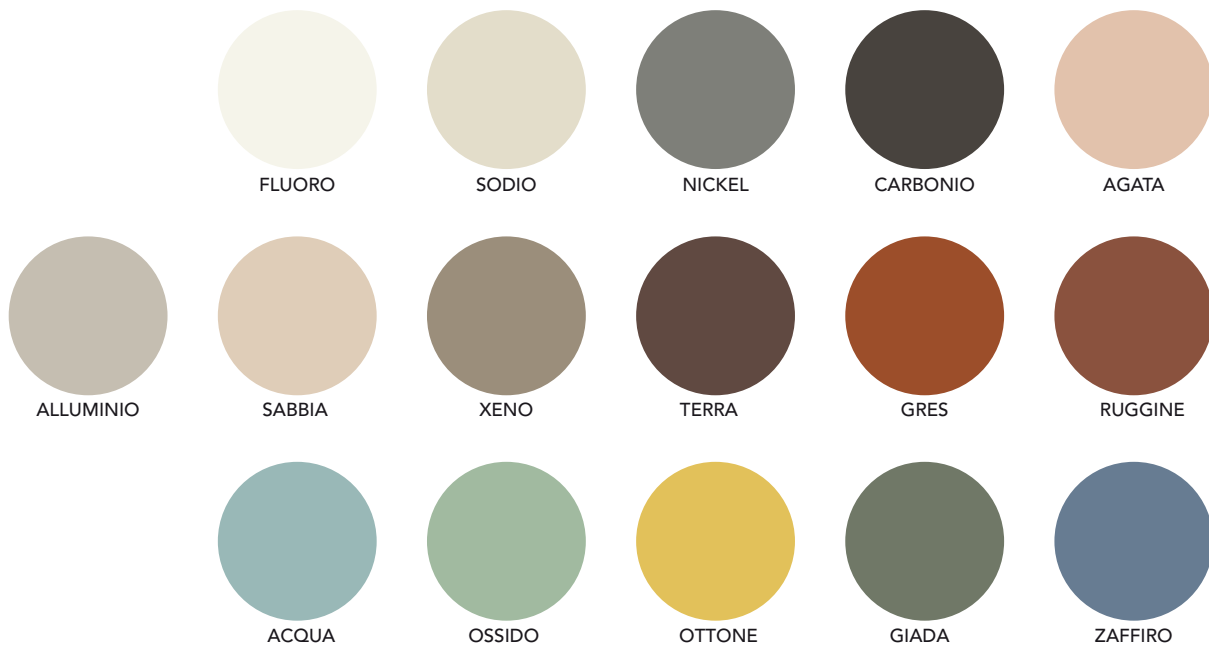

**CE.SI.**

FULL BODY  
NEW COLLECTIONS

SABBIA

TERRA

RUGGINE

OTTONE

OSSIDO

ACQUA

# Nuance

---

**FULL BODY**

**FLUORO**

-
10x10
20x20
5x5
2,5x2,5
2,5x5 Butterfly
Ottagono

**ALLUMINIO**

-
10x10
20x20
5x5
2,5x2,5
2,5x5 Butterfly
Ottagono

**NICKEL**