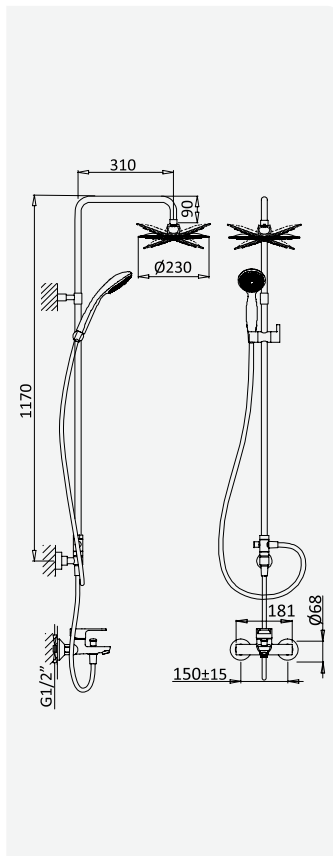

BRUMA AirEcoDrop

Monocomando de duche

Single-lever shower mixer

Mitigeur monocommande Douche

Monomando de ducha

cromado / chrome

174 040 1CR

Sistema de duche com braço fixo, chuveiro de Ø230mm em ABS e rampa de duche

Shower system for wall mounting with fixed ABS head shower Ø230mm and shower rail

Colonne de douche system, avec douche de tête en ABS Ø230mm fixe et barre de douche

Sistema de ducha con brazo para ducha de Ø230mm en ABS, fija en altura y barra de ducha

cromado / chrome

174 270 1CR

Sistema de banheira com braço fixo chuveiro de Ø230mm em ABS e rampa de duche

Bath-shower system for wall mounting with fixed head shower Ø230mm and shower rail

Colonne de bain-douche system avec douche de tête Ø230mm fixe et barre de douche

Sistema de baño-ducha con brazo para ducha de Ø230mm, fija en altura y barra de ducha

cromado / chrome

174 260 1CR