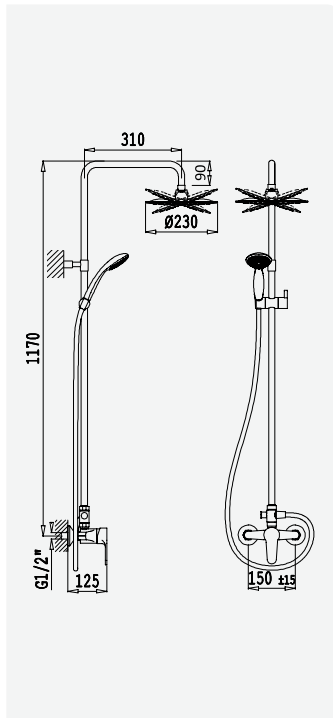

BRUMA AirEcoDrop

Monocomando de duche

Single-lever shower mixer

Mitigeur monocommande Douche

Monomando de ducha

cromado / chrome

174 040 1CR

Sistema de duche com braço fixo, chuveiro de Ø230mm em ABS e rampa de duche

Shower system for wall mounting with fixed ABS head shower Ø230mm and shower rail

Colonne de douche system, avec douche de tête en ABS Ø230mm fixe et barre de douche

Sistema de ducha con brazo para ducha de Ø230mm en ABS, fija en altura y barra de ducha

cromado / chrome

174 270 1CR

Sistema de banheira com braço fixo chuveiro de Ø230mm em ABS e rampa de duche

Bath-shower system for wall mounting with fixed head shower Ø230mm and shower rail

Colonne de bain-douche system avec douche de tête Ø230mm fixe et barre de douche

Sistema de baño-ducha con brazo para ducha de Ø230mm, fija en altura y barra de ducha

cromado / chrome

174 260 1CR