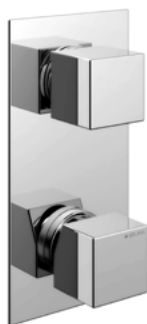

ES

Monocomando embutido com 2 saídas

Concealed single lever mixer with 2 outlets

Mitigeur monocommande encastré avec 2 sorties

Monomando empotrable con 2 salidas

cromado / chrome	102 160 2CR
satinox	102 160 2ST
night sky	102 160 2NS
pure white	102 160 2PW
graphite	102 160 2GT
morning mist	102 160 2MM
sunrise	102 160 2SR
sunset	102 160 2SS

Opção: Manipulo 2

Option: Lever 2

Option: Poignée 2

Opción: Mando 2

cromado / chrome	102 160 1CR
satinox	102 160 1ST
night sky	102 160 1NS
pure white	102 160 1PW
graphite	102 160 1GT
morning mist	102 160 1MM
sunrise	102 160 1SR
sunset	102 160 1SS

Monocomando embutido com 3 saídas

Concealed single lever mixer with 3 outlets

Mitigeur monocommande encastré avec 3 sorties

Monomando empotrable con 3 salidas

cromado / chrome	102 140 2CR
satinox	102 140 2ST
night sky	102 140 2NS
pure white	102 140 2PW
graphite	102 140 2GT
morning mist	102 140 2MM
sunrise	102 140 2SR
sunset	102 140 2SS

Opção: Manipulo 2

Option: Lever 2

Option: Poignée 2

Opción: Mando 2

cromado / chrome	102 140 1CR
satinox	102 140 1ST
night sky	102 140 1NS
pure white	102 140 1PW
graphite	102 140 1GT
morning mist	102 140 1MM
sunrise	102 140 1SR
sunset	102 140 1SS

Monocomando embutido com 4 saídas

Concealed single lever mixer with 4 outlets

Mitigeur monocommande encastré avec 4 sorties

Monomando empotrable con 4 salidas

cromado / chrome	102 150 2CR
satinox	102 150 2ST
night sky	102 150 2NS
pure white	102 150 2PW
graphite	102 150 2GT
morning mist	102 150 2MM
sunrise	102 150 2SR
sunset	102 150 2SS

Opção: Manipulo 2

Option: Lever 2

Option: Poignée 2

Opción: Mando 2

cromado / chrome	102 150 1CR
satinox	102 150 1ST
night sky	102 150 1NS
pure white	102 150 1PW
graphite	102 150 1GT
morning mist	102 150 1MM
sunrise	102 150 1SR
sunset	102 150 1SS