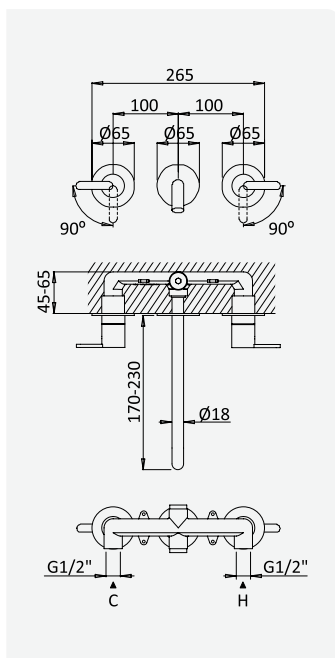

Monocomando de lavatório à parede, com 2 furos. Bica com 230mm

2 hole wall basin mixer. Spout with 230mm

Mitigeur monocommande mural de 2 trous, pour lavabo. Bec avec 230mm

Monomando de lavabo mural de 2 orificios. Caño con 230mm

cromado / chrome	167 840 1CR
satinox	167 840 1ST
night sky	167 840 1NS
pure white	167 840 1PW
graphite	167 840 1GT
morning mist	167 840 1MM
sunrise	167 840 1SR
sunset	167 840 1SS

Opção: Bica com 170mm

Option: Spout with 170mm

Option: Bec avec 170mm

Opción: Caño con 170mm

cromado / chrome	167 850 1CR
satinox	167 850 1ST
night sky	167 850 1NS
pure white	167 850 1PW
graphite	167 850 1GT
morning mist	167 850 1MM
sunrise	167 850 1SR
sunset	167 850 1SS

Misturadora de lavatório à parede, 3 furos. Bica com 230mm

3 hole, wall basin mixer. Spout with 230mm

Mitigeur mural pour lavabo de 3 trous. Bec avec 230mm

Mezclador bimando empotrable de 3 orificios, para lavabo. Caño con 230mm

cromado / chrome	167 240 1CR
satinox	167 240 1ST
night sky	167 240 1NS
pure white	167 240 1PW
graphite	167 240 1GT
morning mist	167 240 1MM
sunrise	167 240 1SR
sunset	167 240 1SS

Opção: Bica com 170mm

Option: Spout with 170mm

Option: Bec avec 170mm

Opción: Caño con 170mm

cromado / chrome	167 250 1CR
satinox	167 250 1ST
night sky	167 250 1NS
pure white	167 250 1PW
graphite	167 250 1GT
morning mist	167 250 1MM
sunrise	167 250 1SR
sunset	167 250 1SS

Monocomando de lavatório fixação ao chão

Free-standing single-lever basin mixer

Mitigeur à fixation au sol pour lavabo

Grifería de lavabo para fijación al suelo

cromado / chrome	167 940 1CR
satinox	167 940 1ST
night sky	167 940 1NS
pure white	167 940 1PW
graphite	167 940 1GT
morning mist	167 940 1MM
sunrise	167 940 1SR
sunset	167 940 1SS

Opção: Com válvula clic-clac 1 1/4" - Liz

Option: With push-open pop-up waste set 1 1/4" - Liz

Option: Avec clic-clac garniture de vidage 1 1/4" - Liz

Opción: Con desagüe clic-clac 1 1/4" - Liz

cromado / chrome	167 943 1CR
satinox	167 943 1ST
night sky	167 943 1NS
pure white	167 943 1PW
graphite	167 943 1GT
morning mist	167 943 1MM
sunrise	167 943 1SR
sunset	167 943 1SS