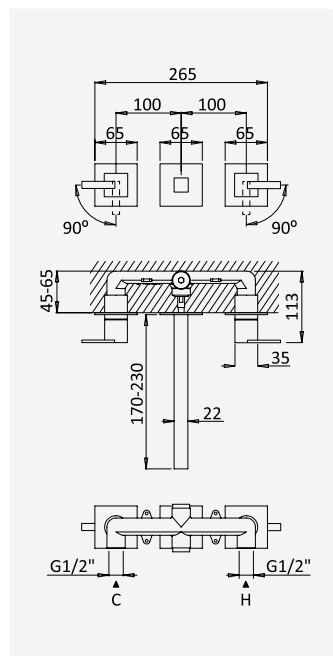

Misturadora de lavatório à parede, 3 furos - Bica com 230mm

3 hole, wall basin mixer - Spout with 230mm

Mitigeur mural pour lavabo de 3 trous - Bec avec 230mm

Mezclador bimando empotrable de 3 orifícios, para lavabo - Caño con 230mm

cromado / chrome	102 950 1CR
satinox	102 950 1ST
night sky	102 950 1NS
pure white	102 950 1PW
graphite	102 950 1GT
morning mist	102 950 1MM
sunrise	102 950 1SR
sunset	102 950 1SS

Opção: Bica com 170mm

Option: Spout with 170mm

Option: Bec avec 170mm

Opción: Caño con 170mm

cromado / chrome	102 960 1CR
satinox	102 960 1ST
night sky	102 960 1NS
pure white	102 960 1PW
graphite	102 960 1GT
morning mist	102 960 1MM
sunrise	102 960 1SR
sunset	102 960 1SS