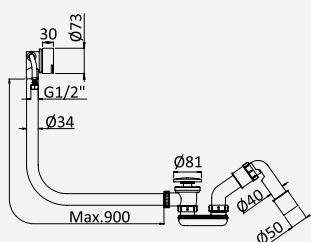

Chuveiro fixo de embutir no tecto de 500 x 500 mm

Overhead shower system for ceiling installation, 500 x 500 mm

Douche de tête pour montage plafond, 500 x 500 mm

Ducha fija para instalación empotrada en el techo con 500 x 500 mm

aço inox satinado / acero inox satinado

satin stainless steel /
acier inoxydable satiné

145 551 2IS

Chuveiro fixo de embutir no tecto de 380 x 380 mm

Overhead shower system for ceiling installation, 380 x 380 mm

Douche de tête pour montage plafond, 380 x 380 mm

Ducha fija para instalación empotrada en el techo con 380 x 380 mm

aço inox satinado / acero inox satinado

satin stainless steel /
acier inoxydable satiné

145 551 3IS

Chuveiro fixo de embutir no tecto com cascata - 500 x 500 mm em INOX

INOX overhead shower system for ceiling installation, 500 x 500 mm

Douche de tête pour montage plafond, 500 x 500 mm en INOX

Ducha fija para instalación empotrada en el techo con 500 x 500 mm en INOX

aço inox satinado / acero inox satinado

satin stainless steel /
acier inoxydable satiné

145 552 1IS 1,180.00 €

Válvula Clic-clac 1 1/4" - Elo

Push-open waste set 1 1/4" - Elo

Bonde de vidage à système "clic-clac" 1 1/4"- Elo

Válvula de desagüe clic-clac 1 1/4"- Elo

aço inox satinado / acero inox satinado

satin stainless steel /
acier inoxydable satiné

161 000 3IS

Sifão de 1 1/4" - Elo

Bottle trap, 1 1/4" - Elo

Siphon 1 1/4" - Elo

Sifón de lavabo 1 1/4" - Elo

aço inox satinado / acero inox satinado

satin stainless steel /
acier inoxydable satiné

137 000 1IS

Válvula clic-clac para banheira com bica de enchimento, com sifão e avisador

Bath filler with push-open waste and overflow set with siphon

Clic-clac garniture de vidage pour baignoire standard et de trop-plein avec siphon

Sistema de llenado y vaciado Clic-clc para bañeras con sifón

aço inox satinado / acero inox satinado