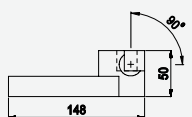

Torneira de lavatório - Água quente

Basin pilar tap - Hot water

Robinet simple pour lavabo - Chaud

Grifo de una agua - caliente

cromado / chrome	103 370 2CR
satinox	103 370 2ST
night sky	103 370 2NS
pure white	103 370 2PW
graphite	103 370 2GT
morning mist	103 370 2MM
sunrise	103 370 2SR
sunset	103 370 2SS

Torneiras de lavatório fria/quente - (1 par)

Basin pilar taps - Hot and Cold (1 pair)

Robinets simple pour lavabo - chaud et froid (1 paire)

Grifos de una agua para lavabo - caliente/fría (1 par)

cromado / chrome	103 490 2CR
satinox	103 490 2ST
night sky	103 490 2NS
pure white	103 490 2PW
graphite	103 490 2GT
morning mist	103 490 2MM
sunrise	103 490 2SR
sunset	103 490 2SS

Misturadora progressiva de lavatório à parede. Bica com 230mm

Progressive wall basin mixer. Spout with 230mm

Mitigeur progressif mural. Bec avec 230mm

Monomando progresivo de lavabo mural. Caño con 230mm

cromado / chrome	103 230 1CR
satinox	103 230 1ST
night sky	103 230 1NS
pure white	103 230 1PW
graphite	103 230 1GT
morning mist	103 230 1MM
sunrise	103 230 1SR
sunset	103 230 1SS

Opção: Com válvula clic-clac 1 1/4" - Quadra

Option: With push-open pop-up waste set 1 1/4" - Quadra

Option: Avec clic-clac garniture de vidage 1 1/4" - Quadra

Opción: Con desagüe clic-clac 1 1/4" - Quadra

cromado / chrome	103 234 1CR
satinox	103 234 1ST
night sky	103 234 1NS
pure white	103 234 1PW
graphite	103 234 1GT
morning mist	103 234 1MM
sunrise	103 234 1SR
sunset	103 234 1SS

QN