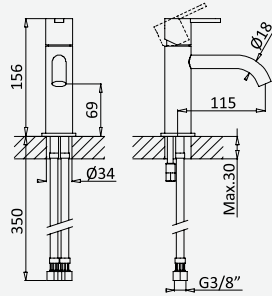

cromado / chrome	167 010 1CR
satinox	167 010 1ST
night sky	167 010 1NS
pure white	167 010 1PW
graphite	167 010 1GT
morning mist	167 010 1MM
sunrise	167 010 1SR
sunset	167 010 1SS

Opção: Com válvula clic-clac 1 1/4" - Liz

Option: With push-open pop-up waste set 1 1/4" - Liz

Option: Avec clic-clac garniture de vidage 1 1/4" - Liz

Opción: Con desagüe clic-clac 1 1/4" - Liz

cromado / chrome	167 013 1CR
satinox	167 013 1ST
night sky	167 013 1NS
pure white	167 013 1PW
graphite	167 013 1GT
morning mist	167 013 1MM
sunrise	167 013 1SR
sunset	167 013 1SS

Torneira de lavatório - Água Fria

Basin pillar tap - Cold water

Robinet simple pour lavabo - Froid

Grifo de una agua - Fría