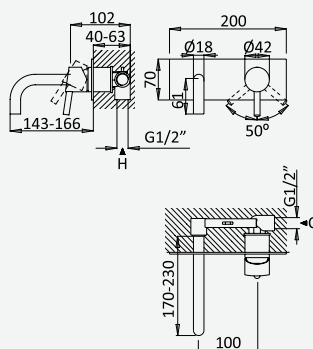

Monocomando de lavatório à parede, de espelho único. Bica com 230mm

Wall basin mixer with single escutcheon. Spout with 230mm

Mitigeur monocommande mural de rosace unique, pour lavabo. Bec avec 230mm

Monomando de lavabo mural de rosetón único. Caño con 230mm

cromado / chrome	108 820 1CR
satinox	108 820 1ST
night sky	108 820 1NS

Opção: Bica com 170mm

Option: Spout with 170mm

Option: Bec avec 170mm

Opción: Caño con 170mm

cromado / chrome	108 830 1CR
satinox	108 830 1ST
night sky	108 830 1NS