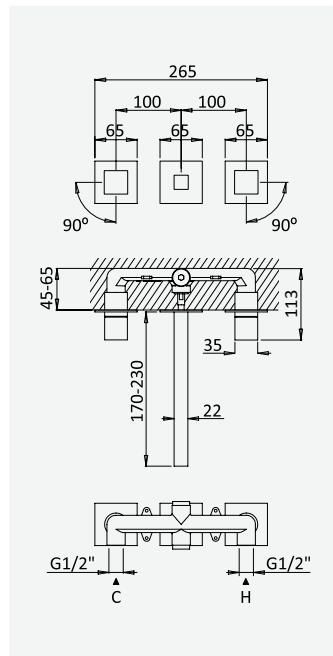

Misturadora de lavatório à parede, 3 furos - Bica com 230mm

3 hole, wall basin mixer - Spout with 230mm

Mitigeur mural pour lavabo de 3 trous - Bec avec 230mm

Mezclador bimando empotrable de 3 orifícios, para lavabo - Caño con 230mm

cromado / chrome	102 950 2CR
satinox	102 950 2ST
night sky	102 950 2NS
pure white	102 950 2PW
graphite	102 950 2GT
morning mist	102 950 2MM
sunrise	102 950 2SR
sunset	102 950 2SS

Opção: Bica com 170mm

Option: Spout with 170mm

Option: Bec avec 170mm

Opción: Caño con 170mm

cromado / chrome	102 960 2CR
satinox	102 960 2ST
night sky	102 960 2NS
pure white	102 960 2PW
graphite	102 960 2GT
morning mist	102 960 2MM
sunrise	102 960 2SR
sunset	102 960 2SS