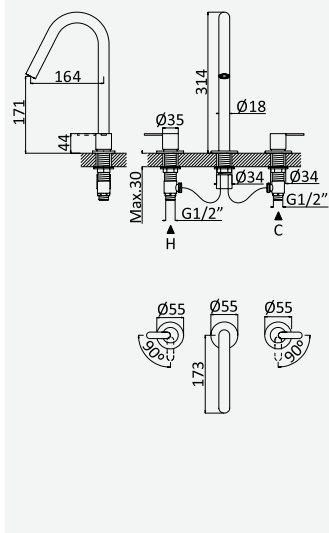

chromado / chrome	167 230 1CR
satinox	167 230 1ST
night sky	167 230 1NS
pure white	167 230 1PW
graphite	167 230 1GT
morning mist	167 230 1MM
sunrise	167 230 1SR
sunset	167 230 1SS

Opção: Com válvula clic-clac 1 1/4" - Liz

Option: With push-open pop-up waste set 1 1/4" - Liz

Option: Avec clic-clac garniture de vidage 1 1/4" - Liz

Opción: Con desagüe clic-clac 1 1/4" - Liz

chromado / chrome	167 233 1CR
satinox	167 233 1ST
night sky	167 233 1NS
pure white	167 233 1PW
graphite	167 233 1GT
morning mist	167 233 1MM
sunrise	167 233 1SR
sunset	167 233 1SS

Monocomando de lavatório à parede, de espelho único. Bica com 230mm

Wall basin mixer with single escutcheon. Spout with 230mm

Mitigeur monocommande mural de rosace unique, pour lavabo. Bec avec 230mm

Monomando de lavabo mural de rosetón único. Caño con 230mm