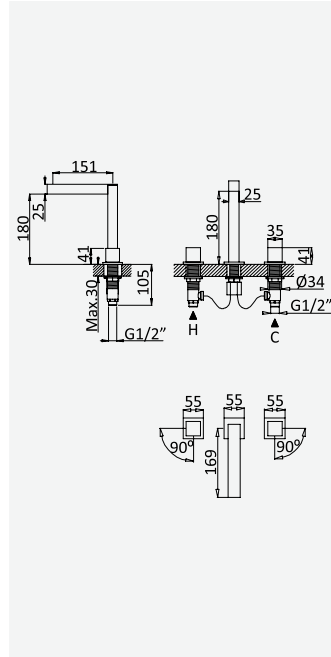

ES

Misturadora de lavatório 3 furos, montagem à bancada

Deck-mounted, 3 hole basin mixer

Mitigeur lavabo sur plan, 3 trous

Monomando de repisa para lavabo de 3 orifícios

cromado / chrome	102 250 2CR
satinox	102 250 2ST
night sky	102 250 2NS
pure white	102 250 2PW
graphite	102 250 2GT
morning mist	102 250 2MM
sunrise	102 250 2SR
sunset	102 250 2SS

Opção: Manípulo 2

Option: Lever 2

Option: Poignée 2

Opción: Mando 2

cromado / chrome	102 250 1CR
satinox	102 250 1ST
night sky	102 250 1NS
pure white	102 250 1PW
graphite	102 250 1GT
morning mist	102 250 1MM
sunrise	102 250 1SR
sunset	102 250 1SS