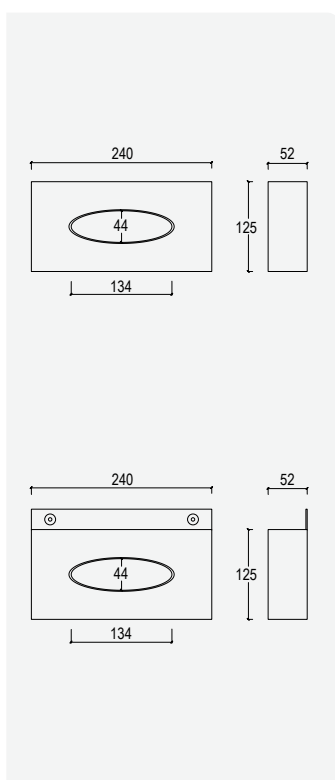

Porta lenços de papel

Tissue dispenser

Porte mouchoir

Dispensador de pañuelos de papel

aço inox polido / aço inox pulido /
bright polished stainless steel /
acier inoxydable poli brillant

149 002 3IP

aço inox satinado / acero inox satinado
satin stainless steel /
acier inoxydable satiné

149 002 3IS

Porta-lenços, fixação à parede

Wall mounted tissue dispenser

Porte mouchoir mural

Dispensador de pañuelos de papel, fijación mural

aço inox polido / aço inox pulido /
bright polished stainless steel /
acier inoxydable poli brillant

149 012 3IP

aço inox satinado / acero inox satinado
satin stainless steel /
acier inoxydable satiné

149 012 3IS