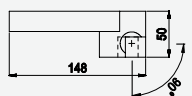

Torneira de lavatório - Água quente

Basin pilar tap - Hot water

Robinet simple pour lavabo - Chaud

Grifo de una agua - caliente

cromado / chrome	103 370 2CR
satinox	103 370 2ST
night sky	103 370 2NS
pure white	103 370 2PW
graphite	103 370 2GT
morning mist	103 370 2MM
sunrise	103 370 2SR
sunset	103 370 2SS

Torneiras de lavatório fria/quente - (1 par)

Basin pilar taps - Hot and Cold (1 pair)

Robinets simple pour lavabo - chaud et froid (1 paire)

Grifos de una agua para lavabo - caliente/fría (1 par)

cromado / chrome	103 490 2CR
satinox	103 490 2ST
night sky	103 490 2NS
pure white	103 490 2PW
graphite	103 490 2GT
morning mist	103 490 2MM
sunrise	103 490 2SR
sunset	103 490 2SS

Misturadora progressiva de lavatório à parede. Bica com 230mm

Progressive wall basin mixer. Spout with 230mm

Mitigeur progressif mural. Bec avec 230mm

Monomando progresivo de lavabo mural. Caño con 230mm

cromado / chrome	103 230 1CR
satinox	103 230 1ST
night sky	103 230 1NS
pure white	103 230 1PW
graphite	103 230 1GT
morning mist	103 230 1MM
sunrise	103 230 1SR
sunset	103 230 1SS

Opção: Com válvula clic-clac 1 1/4" - Quadra

Option: With push-open pop-up waste set 1 1/4" - Quadra

Option: Avec clic-clac garniture de vidage 1 1/4" - Quadra

Opción: Con desagüe clic-clac 1 1/4" - Quadra

cromado / chrome	103 234 1CR
satinox	103 234 1ST
night sky	103 234 1NS
pure white	103 234 1PW
graphite	103 234 1GT
morning mist	103 234 1MM
sunrise	103 234 1SR
sunset	103 234 1SS

QN