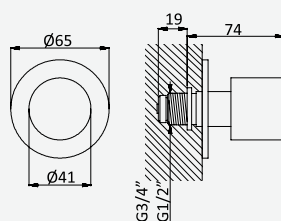

Torneira de passagem 1/2" - EliteR

Stop Valve 1/2" - EliteR

Robinet d'arrêt 1/2" - EliteR

Llave de paso 1/2" - EliteR

cromado / chrome	131 670 2CR
satinox	131 670 2ST
night sky	131 670 2NS
pure white	131 670 2PW
graphite	131 670 2GT
morning mist	131 670 2MM
sunrise	131 670 2SR
sunset	131 670 2SS

Opção: Com caixa de passagem

Option: With concealed body

Option: Avec partie encastrée

Opción: Con elemento empotrado

cromado / chrome	131 680 2CR
satinox	131 680 2ST
night sky	131 680 2NS
pure white	131 680 2PW
graphite	131 680 2GT
morning mist	131 680 2MM
sunrise	131 680 2SR
sunset	131 680 2SS

Torneira de passagem 3/4" - EliteR

Stop Valve 3/4" - EliteR

Robinet d'arrêt 3/4" - EliteR

Llave de paso 3/4" - EliteR

cromado / chrome	131 690 2CR
satinox	131 690 2ST
night sky	131 690 2NS
pure white	131 690 2PW
graphite	131 690 2GT
morning mist	131 690 2MM
sunrise	131 690 2SR
sunset	131 690 2SS

Opção: Com caixa de passagem

Option: With concealed body

Option: Avec partie encastrée

Opción: Con elemento empotrado

cromado / chrome	131 700 2CR
satinox	131 700 2ST
night sky	131 700 2NS
pure white	131 700 2PW
graphite	131 700 2GT
morning mist	131 700 2MM
sunrise	131 700 2SR
sunset	131 700 2SS