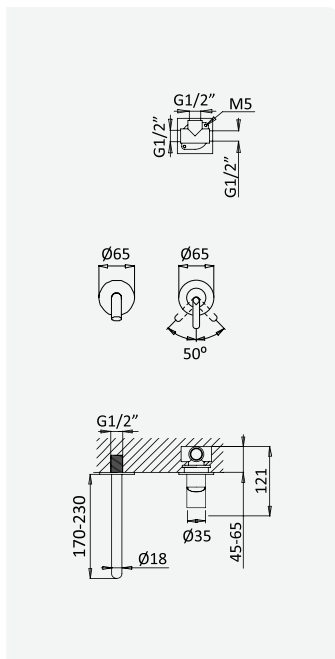

Monocomando de lavatório à parede, com 2 furos. Bica com 230mm

2 hole wall basin mixer. Spout with 230mm

Mitigeur monocommande mural de 2 trous, pour lavabo. Bec avec 230mm

Monomando de lavabo mural de 2 orificios. Caño con 230mm

cromado / chrome	167 840 1CR
satinox	167 840 1ST
night sky	167 840 1NS
pure white	167 840 1PW
graphite	167 840 1GT
morning mist	167 840 1MM
sunrise	167 840 1SR
sunset	167 840 1SS

Opção: Bica com 170mm

Option: Spout with 170mm

Option: Bec avec 170mm

Opción: Caño con 170mm

cromado / chrome	167 850 1CR
satinox	167 850 1ST
night sky	167 850 1NS
pure white	167 850 1PW
graphite	167 850 1GT
morning mist	167 850 1MM
sunrise	167 850 1SR
sunset	167 850 1SS

Misturadora de lavatório à parede, 3 furos. Bica com 230mm

3 hole, wall basin mixer. Spout with 230mm

Mitigeur mural pour lavabo de 3 trous. Bec avec 230mm

Mezclador bimando empotrable de 3 orificios, para lavabo. Caño con 230mm

cromado / chrome	167 240 1CR
satinox	167 240 1ST
night sky	167 240 1NS
pure white	167 240 1PW
graphite	167 240 1GT
morning mist	167 240 1MM
sunrise	167 240 1SR
sunset	167 240 1SS

Opção: Bica com 170mm

Option: Spout with 170mm

Option: Bec avec 170mm

Opción: Caño con 170mm

cromado / chrome	167 250 1CR
satinox	167 250 1ST
night sky	167 250 1NS
pure white	167 250 1PW
graphite	167 250 1GT
morning mist	167 250 1MM
sunrise	167 250 1SR
sunset	167 250 1SS

Monocomando de lavatório fixação ao chão

Free-standing single-lever basin mixer

Mitigeur à fixation au sol pour lavabo

Grifería de lavabo para fijación al suelo

cromado / chrome	167 940 1CR
satinox	167 940 1ST
night sky	167 940 1NS
pure white	167 940 1PW
graphite	167 940 1GT
morning mist	167 940 1MM
sunrise	167 940 1SR
sunset	167 940 1SS

Opção: Com válvula clic-clac 1 1/4" - Liz

Option: With push-open pop-up waste set 1 1/4" - Liz

Option: Avec clic-clac garniture de vidage 1 1/4" - Liz

Opción: Con desagüe clic-clac 1 1/4" - Liz

cromado / chrome	167 943 1CR
satinox	167 943 1ST
night sky	167 943 1NS
pure white	167 943 1PW
graphite	167 943 1GT
morning mist	167 943 1MM
sunrise	167 943 1SR
sunset	167 943 1SS