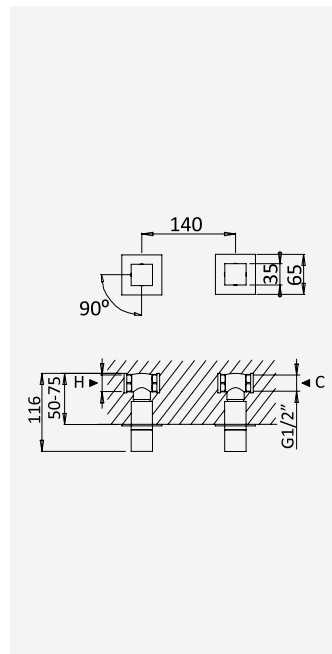

Misturadora embutida de 2 furos, com 1 saída

2 hole concealed mixer, with 1 outlet

Mitigeur encastré de 2 trous, avec 1 sortie

Mezclador bimando empotrable de 2 orificios, con 1 salida