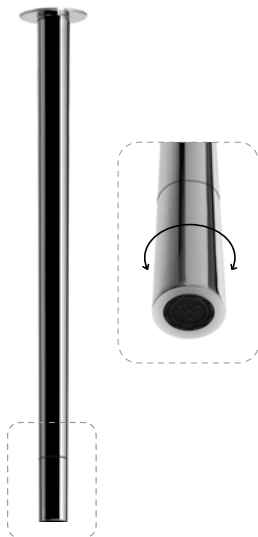

Misturadora progressiva de lavatório, montagem ao tecto - 1,5 mt - Elo

Progressive basin mixer, ceiling-mounted - 1,5 mt - Elo

Mitigeur progressif pour lavabo, montage vertical - 1,5 mt - Elo

Mezclador progresivo de lavabo de techo - 1,5 mt - Elo

cromado / chrome	126 720 1CR
satinox	126 720 1ST
night sky	126 720 1NS
pure white	126 720 1PW
graphite	126 720 1GT
morning mist	126 720 1MM
sunrise	126 720 1SR
sunset	126 720 1SS