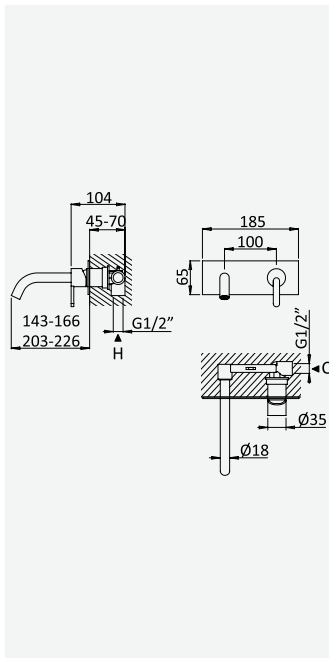

chromado / chrome	167 820 1CR
satinox	167 820 1ST
night sky	167 820 1NS
pure white	167 820 1PW
graphite	167 820 1GT
morning mist	167 820 1MM
sunrise	167 820 1SR
sunset	167 820 1SS

Opção: Bica com 170mm

Option: Spout with 170mm

Option: Bec avec 170mm

Opción: Caño con 170mm

chromado / chrome	167 830 1CR
satinox	167 830 1ST
night sky	167 830 1NS
pure white	167 830 1PW
graphite	167 830 1GT
morning mist	167 830 1MM
sunrise	167 830 1SR
sunset	167 830 1SS