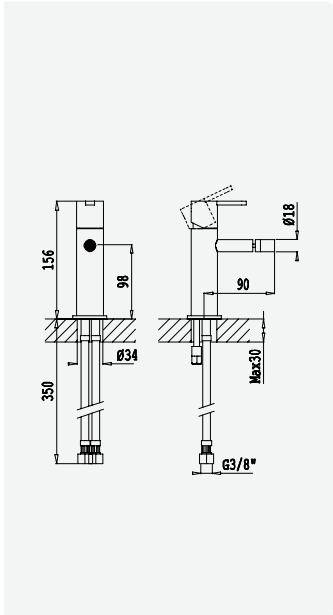

Monocomando de bidé

Bidet mixer

Mitigeur monocomande bidet

Monomando de bidé

cromado / chrome	167 020 1CR
satinox	167 020 1ST
night sky	167 020 1NS
pure white	167 020 1PW
graphite	167 020 1GT
morning mist	167 020 1MM
sunrise	167 020 1SR
sunset	167 020 1SS

Opção: Com válvula clic-clac 1 1/4" - Liz

Option: With push-open pop-up waste set 1 1/4" - Liz

Option: Avec clic-clac garniture de vidage 1 1/4" - Liz

Opción: Con desagüe clic-clac 1 1/4" - Liz

cromado / chrome	167 023 1CR
satinox	167 023 1ST
night sky	167 023 1NS
pure white	167 023 1PW
graphite	167 023 1GT
morning mist	167 023 1MM
sunrise	167 023 1SR
sunset	167 023 1SS

Misturadora de encastrar para bidé/WC. Chuveiro em ABS

Concealed single lever mixer bidet/toilets. ABS handshower

Mitigeur encastrable pour bidet/WC. Douchette en ABS

Mezclador de empotrar para bidé/WC. Ducha en ABS

cromado/chrome	167 860 1CR
satinox	167 860 1ST

Opção: Chuveiro de mão em latão

Option: Brass handshower

Option: Douchette en laiton

Opción: Ducha de mano en latón

	cromado/chrome	167 861 1CR
	satinox	167 861 1ST
	night sky	167 861 1NS
	pure white	167 861 1PW
	graphite	167 861 1GT
	morning mist	167 861 1MM
	sunrise	167 861 1SR
	sunset	167 861 1SS

Torneira para bidé/WC. Chuveiro em ABS

Tap for bidet/toilets. ABS handshower

Robinet pour bidet/WC. Douchette en ABS

Grifo para bidé/WC. Ducha en ABS

cromado/chrome	167 870 1CR
satinox	167 870 1ST

Opção: Chuveiro de mão em latão

Option: Brass handshower

Option: Douchette en laiton

Opción: Ducha de mano en latón

	cromado/chrome	167 871 1CR
	satinox	167 871 1ST
	night sky	167 871 1NS
	pure white	167 871 1PW
	graphite	167 871 1GT
	morning mist	167 871 1MM
	sunrise	167 871 1SR
	sunset	167 871 1SS

Torneira para bidé/WC, abertura 90°. Chuveiro em ABS

Tap for bidet/toilets, 90° opening. ABS handshower

Robinet pour bidet/WC, ouverture à 90°. Douchette en ABS

Grifo para bidé/WC, abertura 90°. Ducha en ABS

cromado/chrome	145 513 5CR

Opção: Chuveiro de mão em latão

Option: Brass handshower

Option: Douchette en laiton

Opción: Ducha de mano en latón

	cromado/chrome	145 513 6CR
	satinox	145 513 6ST
	night sky	145 513 6NS
	pure white	145 513 6PW
	graphite	145 513 6GT
	morning mist	145 513 6MM
	sunrise	145 513 6SR
	sunset	145 513 6SS