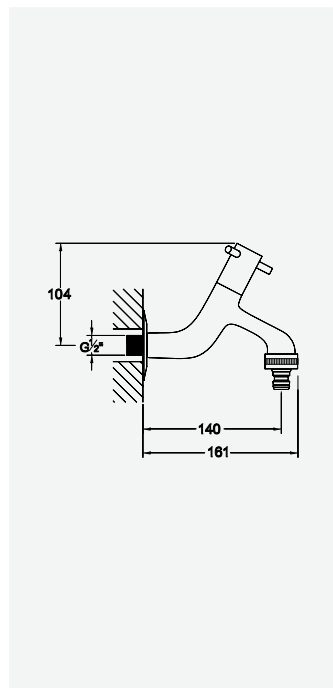

GARDEN / POOLS _ JARDIN / PISCINE _ JARDÍN / PISCINA

Torneira de jardim - Tribbo

Wall tap - Tribbo

Robinet mural - Tribbo

Grifo para jardín - Tribbo

cromado / chrome
satinox

123 400 1CR
123 400 1ST

Torneira de jardim - Rã