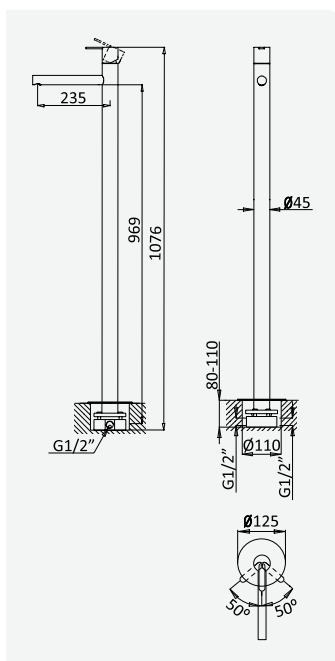

Monocomando de lavatório à parede, com 2 furos. Bica com 230mm

2 hole wall basin mixer. Spout with 230mm

Mitigeur monocommande mural de 2 trous, pour lavabo. Bec avec 230mm

Monomando de lavabo mural de 2 orificios. Caño con 230mm

cromado / chrome	167 840 1CR
satinox	167 840 1ST
night sky	167 840 1NS
pure white	167 840 1PW
graphite	167 840 1GT
morning mist	167 840 1MM
sunrise	167 840 1SR
sunset	167 840 1SS

Opção: Bica com 170mm

Option: Spout with 170mm

Option: Bec avec 170mm

Opción: Caño con 170mm

cromado / chrome	167 850 1CR
satinox	167 850 1ST
night sky	167 850 1NS
pure white	167 850 1PW
graphite	167 850 1GT
morning mist	167 850 1MM
sunrise	167 850 1SR
sunset	167 850 1SS

Misturadora de lavatório à parede, 3 furos. Bica com 230mm

3 hole, wall basin mixer. Spout with 230mm

Mitigeur mural pour lavabo de 3 trous. Bec avec 230mm

Mezclador bimando empotrable de 3 orificios, para lavabo. Caño con 230mm

cromado / chrome	167 240 1CR
satinox	167 240 1ST
night sky	167 240 1NS
pure white	167 240 1PW
graphite	167 240 1GT
morning mist	167 240 1MM
sunrise	167 240 1SR
sunset	167 240 1SS

Opção: Bica com 170mm

Option: Spout with 170mm

Option: Bec avec 170mm

Opción: Caño con 170mm

cromado / chrome	167 250 1CR
satinox	167 250 1ST
night sky	167 250 1NS
pure white	167 250 1PW
graphite	167 250 1GT
morning mist	167 250 1MM
sunrise	167 250 1SR
sunset	167 250 1SS

Monocomando de lavatório fixação ao chão

Free-standing single-lever basin mixer

Mitigeur à fixation au sol pour lavabo

Grifería de lavabo para fijación al suelo

cromado / chrome	167 940 1CR
satinox	167 940 1ST
night sky	167 940 1NS
pure white	167 940 1PW
graphite	167 940 1GT
morning mist	167 940 1MM
sunrise	167 940 1SR
sunset	167 940 1SS

Opção: Com válvula clic-clac 1 1/4" - Liz

Option: With push-open pop-up waste set 1 1/4" - Liz

Option: Avec clic-clac garniture de vidage 1 1/4" - Liz

Opción: Con desagüe clic-clac 1 1/4" - Liz

cromado / chrome	167 943 1CR
satinox	167 943 1ST
night sky	167 943 1NS
pure white	167 943 1PW
graphite	167 943 1GT
morning mist	167 943 1MM
sunrise	167 943 1SR
sunset	167 943 1SS