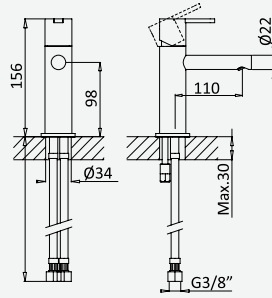

Monocomando de lavatório

Basin mixer

Mitigeur monocommande lavabo

Monomando de lavabo

cromado / chrome	167 810 1CR
satinox	167 810 1ST
night sky	167 810 1NS
pure white	167 810 1PW
graphite	167 810 1GT
morning mist	167 810 1MM
sunrise	167 810 1SR
sunset	167 810 1SS

Opção: Com válvula clic-clac 1 1/4" - Liz

Option: With push-open pop-up waste set 1 1/4" - Liz

Option: Avec clic-clac garniture de vidage 1 1/4" - Liz

Opción: Con desagüe clic-clac 1 1/4" - Liz

cromado / chrome	167 813 1CR
satinox	167 813 1ST
night sky	167 813 1NS
pure white	167 813 1PW
graphite	167 813 1GT
morning mist	167 813 1MM
sunrise	167 813 1SR
sunset	167 813 1SS

Monocomando de lavatório

Basin mixer

Mitigeur monocommande lavabo

Monomando de lavabo