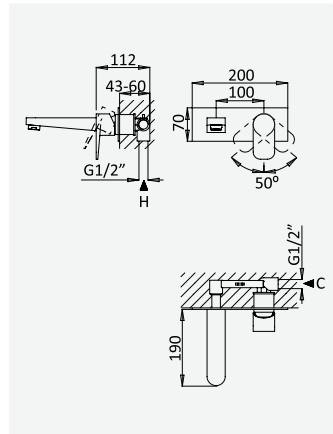

Monocomando de lavatório

Basin mixer

Mitigeur monocommande Lavabo

Monomando de lavabo

cromado / chrome	175 010 1CR
satinox	175 010 1ST
night sky	175 010 1NS

Opção: Com válvula clic-clac 1 1/4" - Liz

Option: With push-open pop-up waste set 1 1/4" - Liz

Option: Avec clic-clac garniture de vidage 1 1/4" - Liz

Opción: Con desagüe clic-clac 1 1/4" - Liz

cromado / chrome	175 013 1CR
satinox	175 013 1ST
night sky	175 013 1NS

Monocomando de lavatório à parede, de espelho único

Wall basin mixer with single escutcheon

Mitigeur monocommande mural de rosace unique, pour lavabo

Monomando de lavabo mural de rosetón único

cromado / chrome	175 060 1CR
satinox	175 060 1ST
night sky	175 060 1NS

Opção: Com válvula clic-clac 1 1/4" - Liz

Option: With push-open pop-up waste set 1 1/4" - Liz

Option: Avec clic-clac garniture de vidage 1 1/4" - Liz

Opción: Con desagüe clic-clac 1 1/4" - Liz

cromado / chrome	175 063 1CR
satinox	175 063 1ST
night sky	175 063 1NS

Monocomando de bidé

Bidet mixer

Mitigeur monocommande bidet

Monomando de bidé

cromado / chrome	175 020 1CR
satinox	175 020 1ST
night sky	175 020 1NS

Opção: Com válvula clic-clac 1 1/4" - Liz

Option: With push-open pop-up waste set 1 1/4" - Liz

Option: Avec clic-clac garniture de vidage 1 1/4" - Liz

Opción: Con desagüe clic-clac 1 1/4" - Liz

cromado / chrome	175 023 1CR
satinox	175 023 1ST
night sky	175 023 1NS

Monocomando de banheira

Single-lever bath/shower mixer

Mitigeur monocommande Bain/Douche

Monomando para baño y ducha

cromado / chrome	175 030 1CR
satinox	175 030 1ST
night sky	175 030 1NS

NG