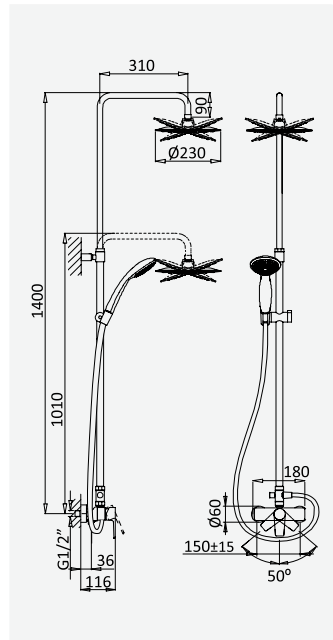

BRUMA AirEcoDrop

Sistema de duche com braço ajustável, chuveiro de Ø230mm em ABS e rampa de duche

Shower system for wall mounting with adjustable ABS head shower Ø230mm and shower rail

Colonne de douche system, avec douche de tête en ABS Ø230mm réglable et barre de douche

Sistema de ducha con brazo para ducha de Ø230mm en ABS, ajustable en altura y barra de ducha

cromado/chrome	181 271 1CR
satinox	181 271 1ST
night sky	181 271 1NS