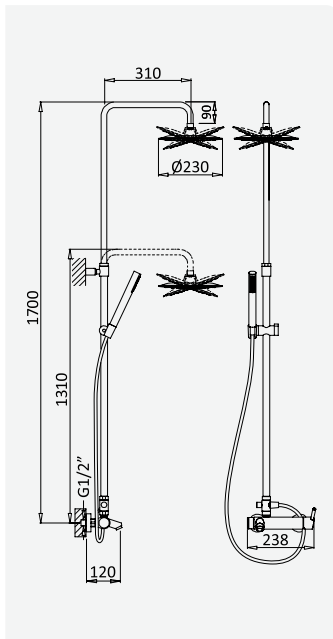

BRUMA AirEcoDrop

Sistema de banheira com braço ajustável, chuveiro de Ø230mm em ABS e rampa de duche

Bath-shower system for wall mounting with adjustable head shower Ø230mm and shower rail

Colonne de bain-douche system avec douche de tête Ø230mm réglable et barre de douche

Sistema de baño-ducha con brazo para ducha de Ø230mm, ajustable en altura y barra de ducha

cromado / chrome	108 262 1CR
satinox	108 262 1ST
night sky	108 262 1NS

Monocomando embutido com 1 saída

Concealed single lever mixer with 1 outlet

Mitigeur monocommande encastré avec 1 sortie

Monomando empotrable con 1 salida