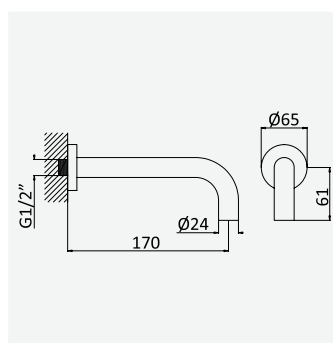

Bica de banheira, montagem à parede - EloR

Bath wall spout - EloR

Bec bain mural - EloR

Caño de bañera mural - EloR

cromado/chrome

145 640 3CR

IR