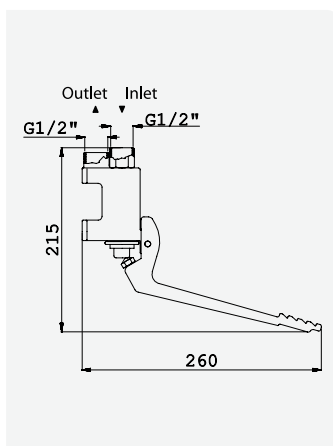

Torneira de pedal, aplicação à parede

Foot operated tap, wall mounted

Robinet pédale, application mural

Grifo de pedal, aplicación de pared

cromado / chrome

122 000 9CR