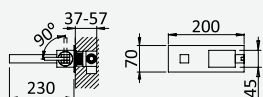

Torneira de lavatório - Água quente

Basin pilar tap - Hot water

Robinet simple pour lavabo - Chaud

Grifo de una agua - caliente

cromado / chrome	103 370 2CR
satinox	103 370 2ST
night sky	103 370 2NS
pure white	103 370 2PW
graphite	103 370 2GT
morning mist	103 370 2MM
sunrise	103 370 2SR
sunset	103 370 2SS

Torneiras de lavatório fria/quente - (1 par)

Basin pilar taps - Hot and Cold (1 pair)

Robinets simple pour lavabo - chaud et froid (1 paire)

Grifos de una agua para lavabo - caliente/fría (1 par)

cromado / chrome	103 490 2CR
satinox	103 490 2ST
night sky	103 490 2NS
pure white	103 490 2PW
graphite	103 490 2GT
morning mist	103 490 2MM
sunrise	103 490 2SR
sunset	103 490 2SS

Misturadora progressiva de lavatório à parede. Bica com 230mm

Progressive wall basin mixer. Spout with 230mm

Mitigeur progressif mural. Bec avec 230mm

Monomando progresivo de lavabo mural. Caño con 230mm

cromado / chrome	103 230 1CR
satinox	103 230 1ST
night sky	103 230 1NS
pure white	103 230 1PW
graphite	103 230 1GT
morning mist	103 230 1MM
sunrise	103 230 1SR
sunset	103 230 1SS

Opção: Com válvula clic-clac 1 1/4" - Quadra

Option: With push-open pop-up waste set 1 1/4" - Quadra

Option: Avec clic-clac garniture de vidage 1 1/4" - Quadra

Opción: Con desagüe clic-clac 1 1/4" - Quadra

cromado / chrome	103 234 1CR
satinox	103 234 1ST
night sky	103 234 1NS
pure white	103 234 1PW
graphite	103 234 1GT
morning mist	103 234 1MM
sunrise	103 234 1SR
sunset	103 234 1SS

QN