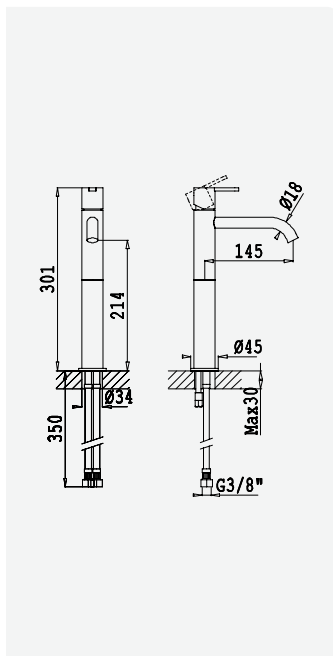

Monocomando de lavatório, para lavatórios altos

Basin mixer for free-standing basins

Mitigeur lavabo version réhaussée

Monomando de lavabo con aumento

cromado / chrome	167 210 1CR
satinox	167 210 1ST
night sky	167 210 1NS
pure white	167 210 1PW
graphite	167 210 1GT
morning mist	167 210 1MM
sunrise	167 210 1SR
sunset	167 210 1SS

Opção: Com válvula clic-clac 1 1/4" - Liz

Option: With push-open pop-up waste set 1 1/4" - Liz

Option: Avec clic-clac garniture de vidage 1 1/4" - Liz

Opción: Con desagüe clic-clac 1 1/4" - Liz

cromado / chrome	167 213 1CR
satinox	167 213 1ST
night sky	167 213 1NS
pure white	167 213 1PW
graphite	167 213 1GT
morning mist	167 213 1MM
sunrise	167 213 1SR
sunset	167 213 1SS