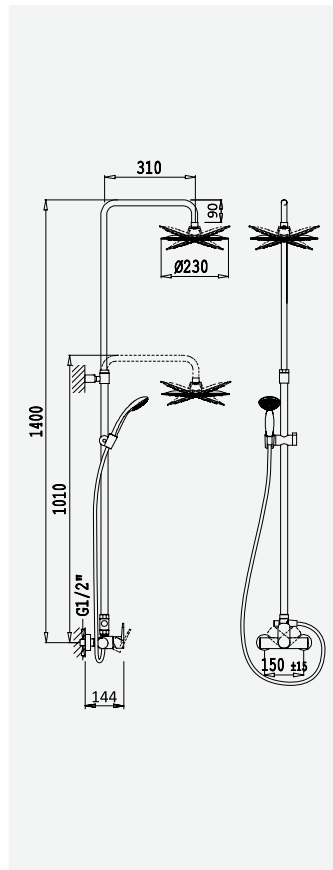

BRUMA AirEcoDrop

Sistema de duche com braço ajustável, chuveiro de Ø230mm em ABS e rampa de duche

Shower system for wall mounting with adjustable ABS head shower Ø230mm and shower rail

Colonne de douche system, avec douche de tête en ABS Ø230mm réglable et barre de douche

Sistema de ducha con brazo para ducha de Ø230mm en ABS, ajustable en altura y barra de ducha

cromado / chrome	175 271 1CR
satinox	175 271 1ST
night sky	175 271 1NS