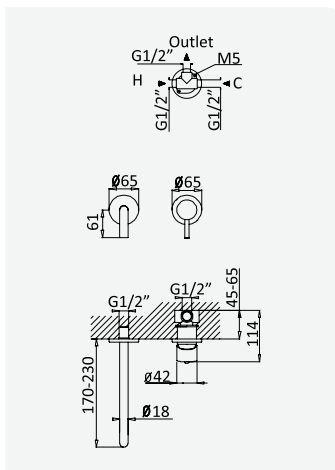

Monocomando de lavatório à parede, com 2 furos. Bica com 230mm

2 hole wall basin mixer. Spout with 230mm

Mitigeur monocommande mural de 2 trous, pour lavabo. Bec avec 230mm

Monomando de lavabo mural de 2 orificios. Caño con 230mm

cromado / chrome	108 840 1CR
satinox	108 840 1ST
night sky	108 840 1NS

Opção: Bica com 170mm

Option: Spout with 170mm

Option: Bec avec 170mm

Opción: Caño con 170mm

cromado / chrome	108 850 1CR
satinox	108 850 1ST
night sky	108 850 1NS