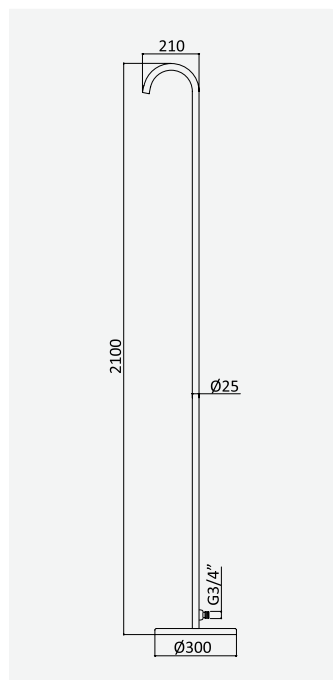

Chuveiro para exterior, amovível - PL1

Outdoor portable shower - PL1

Colonne douche d'extérieur mobil - PL1

Columna de ducha para exterior móvil - PL1

aço inox polido / aço inox pulido /
bright polished stainless steel /
acier inoxydable poli brillant

123 670 1IP