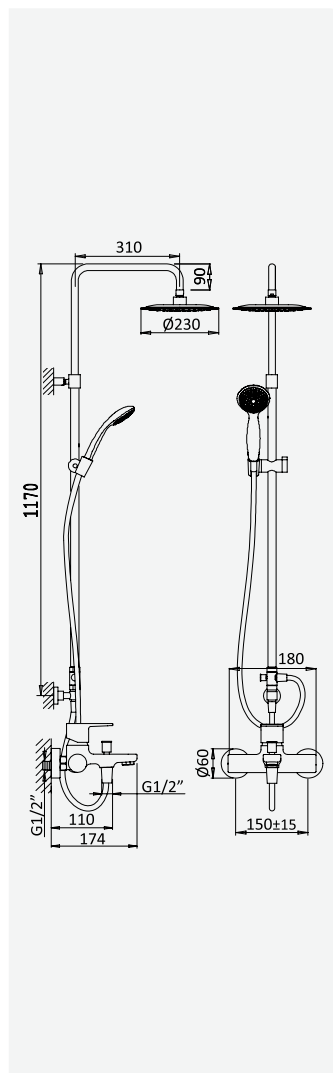

BRUMA AirEcoDrop

Sistema de banheira com braço fixo chuveiro de Ø230mm em ABS e rampa de duche

Bath-shower system for wall mounting with fixed head shower Ø230mm and shower rail

Colonne de bain-douche system avec douche de tête Ø230mm fixe et barre de douche

Sistema de baño-ducha con brazo para ducha de Ø230mm, fija en altura y barra de ducha

cromado / chrome	175 260 1CR
satinox	175 260 1ST
night sky	175 260 1NS

NG