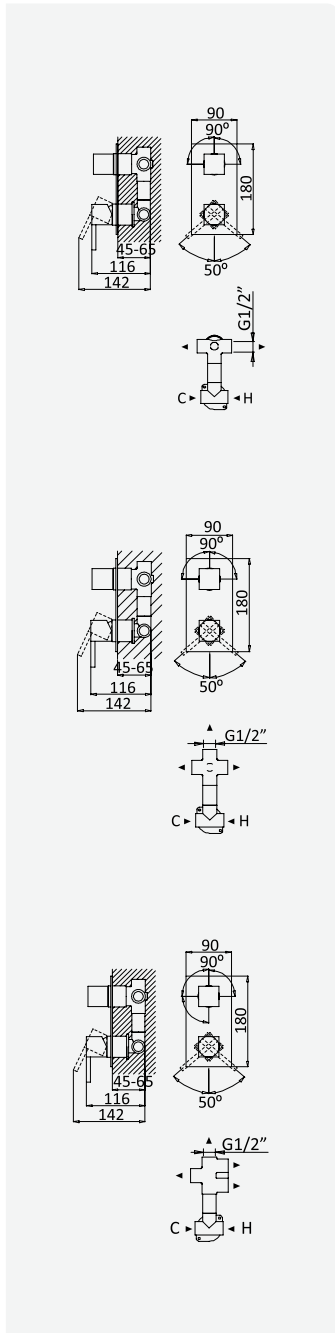

Mitigeur monocommande encastré avec 2 sorties

Monomando empotrable con 2 salidas

cromado / chrome	103 160 1CR
satinox	103 160 1ST
night sky	103 160 1NS
pure white	103 160 1PW
graphite	103 160 1GT
morning mist	103 160 1MM
sunrise	103 160 1SR
sunset	103 160 1SS

Monocomando embutido com 3 saídas

Concealed single lever mixer with 3 outlets

Mitigeur monocommande encastré avec 3 sorties

Monomando empotrable con 3 salidas

cromado / chrome	103 140 1CR
satinox	103 140 1ST
night sky	103 140 1NS
pure white	103 140 1PW
graphite	103 140 1GT
morning mist	103 140 1MM
sunrise	103 140 1SR
sunset	103 140 1SS

Monocomando embutido com 4 saídas

Concealed single lever mixer with 4 outlets

Mitigeur monocommande encastré avec 4 sorties

Monomando empotrable con 4 salidas

cromado / chrome	103 150 1CR
satinox	103 150 1ST
night sky	103 150 1NS
pure white	103 150 1PW
graphite	103 150 1GT
morning mist	103 150 1MM
sunrise	103 150 1SR
sunset	103 150 1SS

Conjunto de duche com curva de saída, bicha Lux 175mm e chuveiro de mão Quadraln

Shower set with outlet elbow, Lux hose 175mm and Quadraln handshower

Garniture de douche avec caude à encastré, Lux flexible 175mm et douchette Quadraln

Conjunto de ducha con codo de salida, flexo Lux 175mm y ducha de mano Quadraln

cromado / chrome	145 571 7CR
satinox	145 571 7ST
night sky	145 571 7NS
pure white	145 571 7PW
graphite	145 571 7GT
morning mist	145 571 7MM
sunrise	145 571 7SR
sunset	145 571 7SS