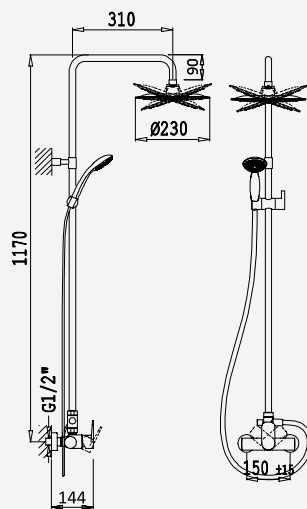

BRUMA AirEcoDrop

Sistema de duche com braço fixo, chuveiro de Ø230mm em ABS e rampa de duche

Shower system for wall mounting with fixed ABS head shower Ø230mm and shower rail

Colonne de douche system, avec douche de tête en ABS Ø230mm fixe et barre de douche

Sistema de ducha con brazo para ducha de Ø230mm en ABS, fija en altura y barra de ducha

cromado / chrome	175 270 1CR
satinox	175 270 1ST
night sky	175 270 1NS