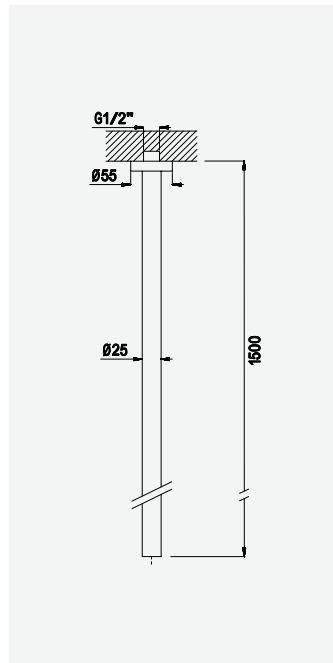

Bica de lavatório, montagem ao tecto - 1,5 mt - Elo

Basin spout, ceiling-mounted - 1,5 mt - Elo

Bec pour lavabo, montage vertical - 1,5 mt - Elo

Caño de lavabo de techo - 1,5 mt - Elo

cromado / chrome	125 700 1CR
satinox	125 700 1ST
night sky	125 700 1NS
pure white	125 700 1PW
graphite	125 700 1GT
morning mist	125 700 1MM
sunrise	125 700 1SR
sunset	125 700 1SS