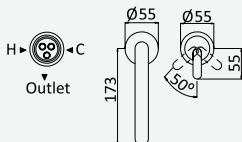

Monocomando de lavatório 2 furos, montagem à bancada

Deck-mounted, 2 hole basin mixer

Mitigeur lavabo sur plan, 2 trous

Monomando de repisa para lavabo de 2 orifícios

chromado / chrome	167 220 1CR
satinox	167 220 1ST
night sky	167 220 1NS
pure white	167 220 1PW
graphite	167 220 1GT
morning mist	167 220 1MM
sunrise	167 220 1SR
sunset	167 220 1SS

Opção: Com válvula clic-clac 1 1/4" - Liz

Option: With push-open pop-up waste set 1 1/4" - Liz

Option: Avec clic-clac garniture de vidage 1 1/4" - Liz

Opción: Con desagüe clic-clac 1 1/4" - Liz

chromado / chrome	167 223 1CR
satinox	167 223 1ST
night sky	167 223 1NS
pure white	167 223 1PW
graphite	167 223 1GT
morning mist	167 223 1MM
sunrise	167 223 1SR
sunset	167 223 1SS

Misturadora de lavatório 3 furos, montagem à bancada

Deck-mounted, 3 hole basin mixer

Mitigeur lavabo sur plan, 3 trous

Monomando de repisa para lavabo de 3 orifícios