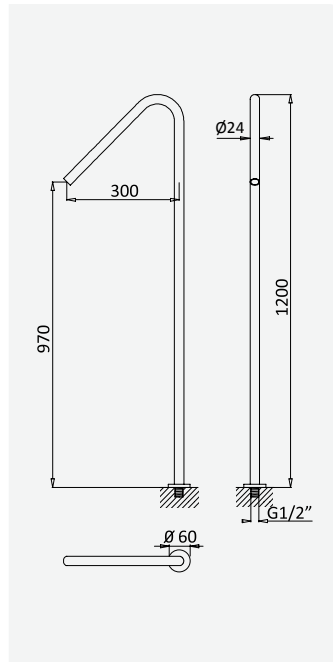

Bica de lavatório, montagem ao chão

Basin spout, floor-mounted

Bec pour lavabo, montage au sol

Caño de lavabo de pie

cromado / chrome	145 650 2CR
satinox	145 650 2ST
night sky	145 650 2NS
pure white	145 650 2PW
graphite	145 650 2GT
morning mist	145 650 2MM
sunrise	145 650 2SR
sunset	145 650 2SS