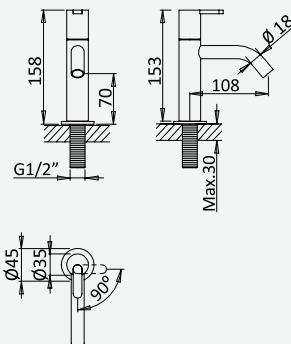

cromado / chrome	167 380 0CR
satinox	167 380 0ST
night sky	167 380 0NS
pure white	167 380 0PW
graphite	167 380 0GT
morning mist	167 380 0MM
sunrise	167 380 0SR
sunset	167 380 0SS

Opção: Com válvula clic-clac 1 1/4" - Liz

Option: With push-open pop-up waste set 1 1/4" - Liz

Option: Avec clic-clac garniture de vidage 1 1/4" - Liz

Opción: Con desagüe clic-clac 1 1/4" - Liz

cromado / chrome	167 383 0CR
satinox	167 383 0ST
night sky	167 383 0NS
pure white	167 383 0PW
graphite	167 383 0GT
morning mist	167 383 0MM
sunrise	167 383 0SR
sunset	167 383 0SS