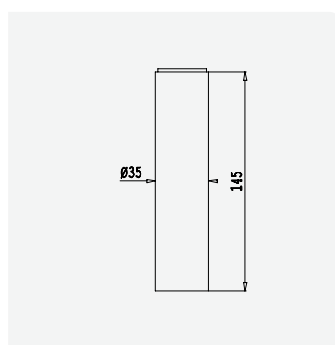

Aumento 145mm - Leaf

Extension with 145mm - Leaf

Rallonge 145 mm - Leaf

Prolongacione monomando 145mm - Leaf

cromado / chrome	167 680 1CR
satinox	167 680 1ST
night sky	167 680 1NS
pure white	167 680 1PW
graphite	167 680 1GT
morning mist	167 680 1MM
sunrise	167 680 1SR
sunset	167 680 1SS