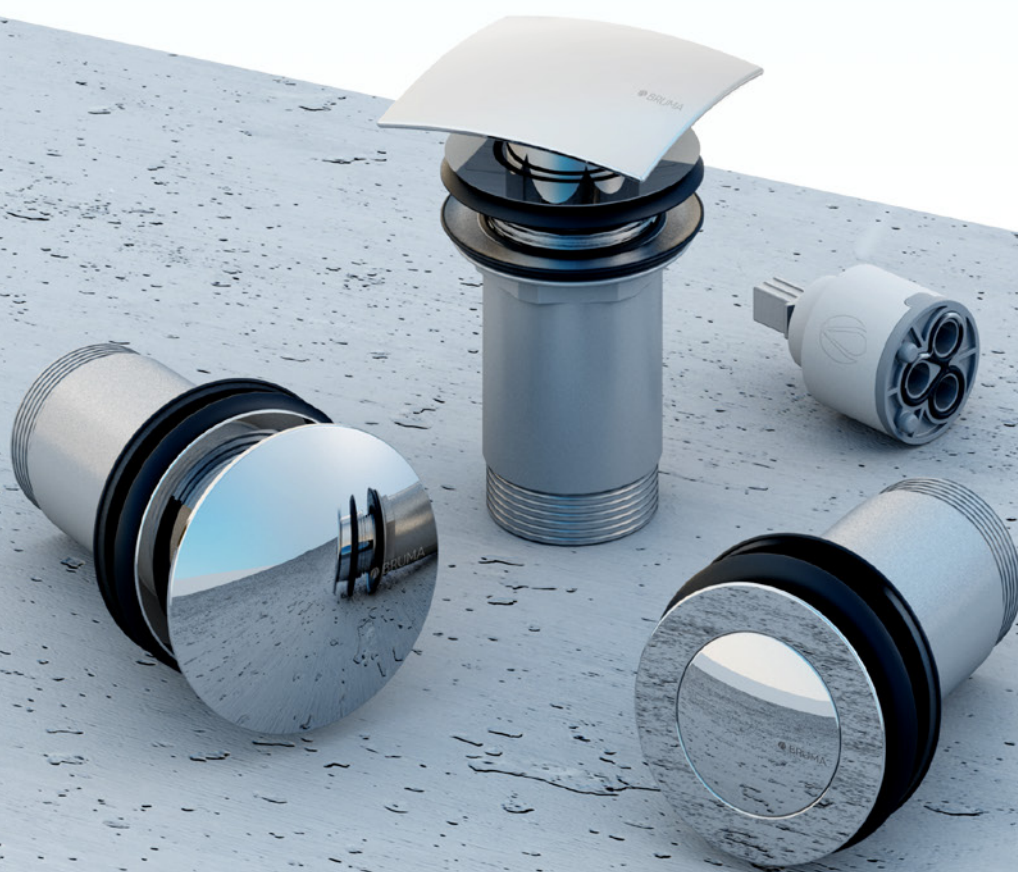

ACESSÓRIOS

ACCESSORIES _ ACCESSOIRES _ ACCESORIOS