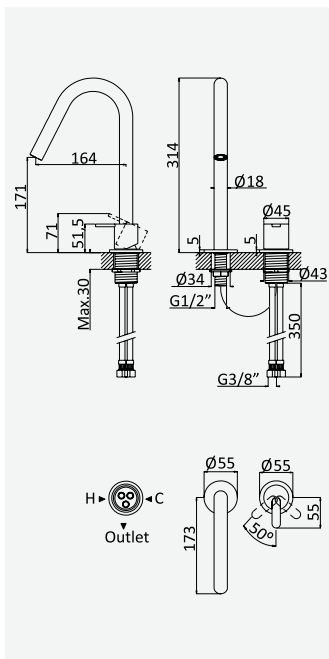

Monocomando de lavatório 2 furos, montagem à bancada

Deck-mounted, 2 hole basin mixer

Mitigeur lavabo sur plan, 2 trous

Monomando de repisa para lavabo de 2 orifícios

chromado / chrome	167 220 1CR
satinox	167 220 1ST
night sky	167 220 1NS
pure white	167 220 1PW
graphite	167 220 1GT
morning mist	167 220 1MM
sunrise	167 220 1SR
sunset	167 220 1SS

Opção: Com válvula clic-clac 1 1/4" - Liz

Option: With push-open pop-up waste set 1 1/4" - Liz

Option: Avec clic-clac garniture de vidage 1 1/4" - Liz

Opción: Con desagüe clic-clac 1 1/4" - Liz

chromado / chrome	167 223 1CR
satinox	167 223 1ST
night sky	167 223 1NS
pure white	167 223 1PW
graphite	167 223 1GT
morning mist	167 223 1MM
sunrise	167 223 1SR
sunset	167 223 1SS

Misturadora de lavatório 3 furos, montagem à bancada

Deck-mounted, 3 hole basin mixer

Mitigeur lavabo sur plan, 3 trous

Monomando de repisa para lavabo de 3 orifícios