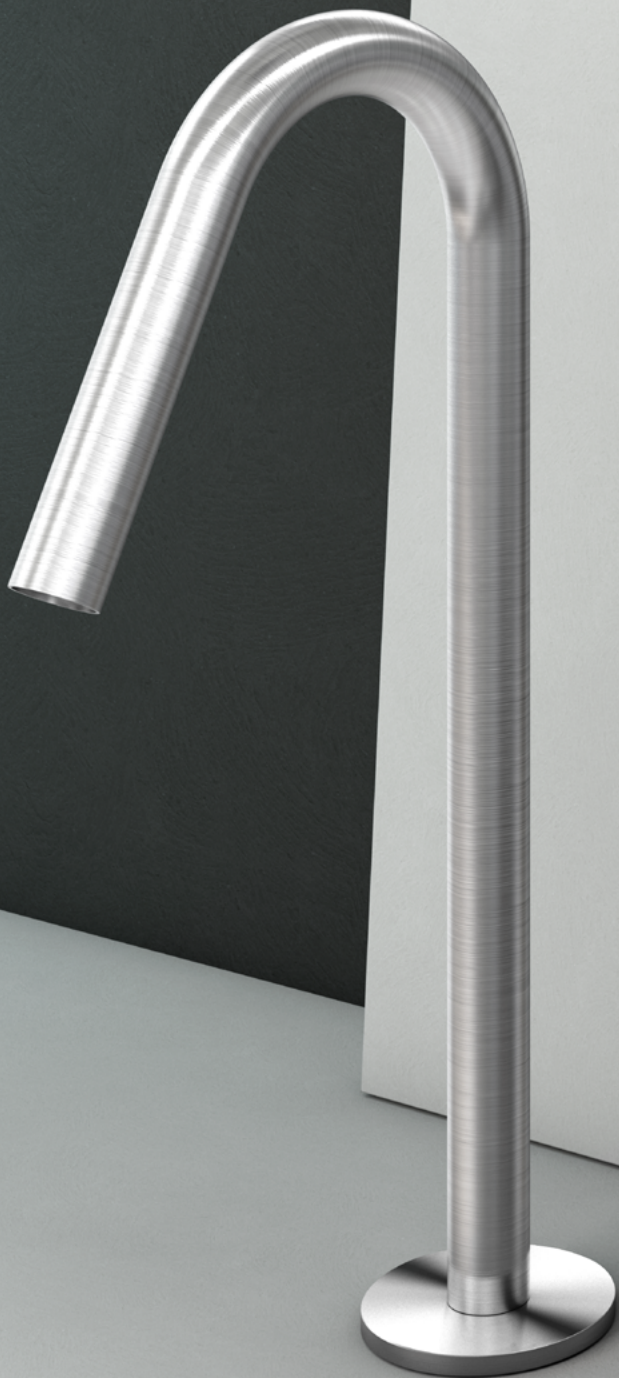

X-ALPHA

INOX | STAINLESS STEEL