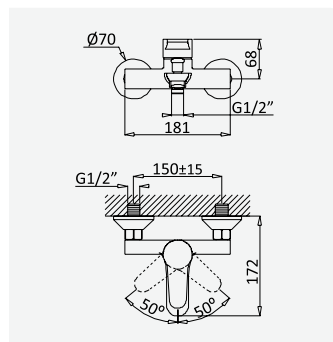

Monocomando de banheira

Single-lever bath/shower mixer

Mitigeur monocommande Bain/Douche

Monomando para baño y ducha

cromado / chrome

174 030 1CR