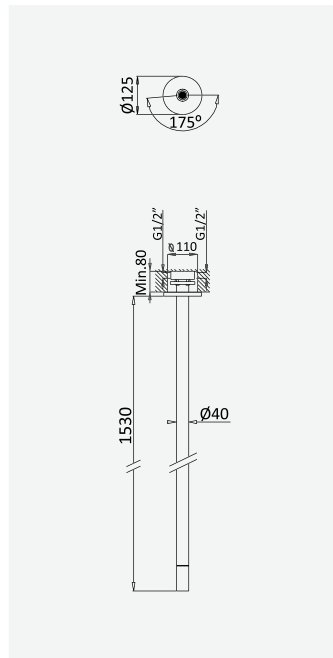

Misturadora progressiva de lavatório, montagem ao tecto - 1,5 mt - Elo

Progressive basin mixer, ceiling-mounted - 1,5 mt - Elo

Mitigeur progressif pour lavabo, montage vertical - 1,5 mt - Elo

Mezclador progresivo de lavabo de techo - 1,5 mt - Elo

cromado / chrome	126 720 1CR
satinox	126 720 1ST
night sky	126 720 1NS
pure white	126 720 1PW
graphite	126 720 1GT
morning mist	126 720 1MM
sunrise	126 720 1SR
sunset	126 720 1SS