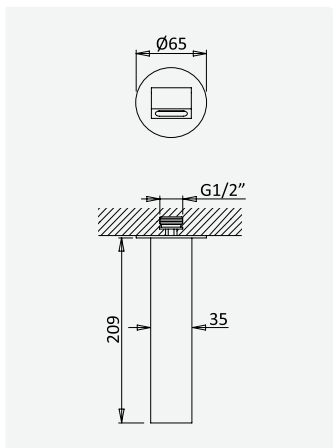

Bica de banheira, montagem à parede

Bath wall spout

Bec bain mural

Caño de bañera mural

cromado/chrome	145 641 7CR
satinox	145 641 7ST
night sky	145 641 7NS