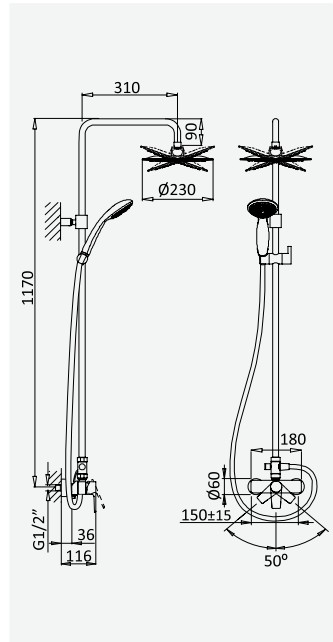

cromado/chrome	181 040 1CR
satinox	181 040 1ST
night sky	181 040 1NS

BRUMA AirEcoDrop

Sistema de duche com braço fixo, chuveiro de Ø230mm em ABS e rampa de duche

Shower system for wall mounting with fixed ABS head shower Ø230mm and shower rail