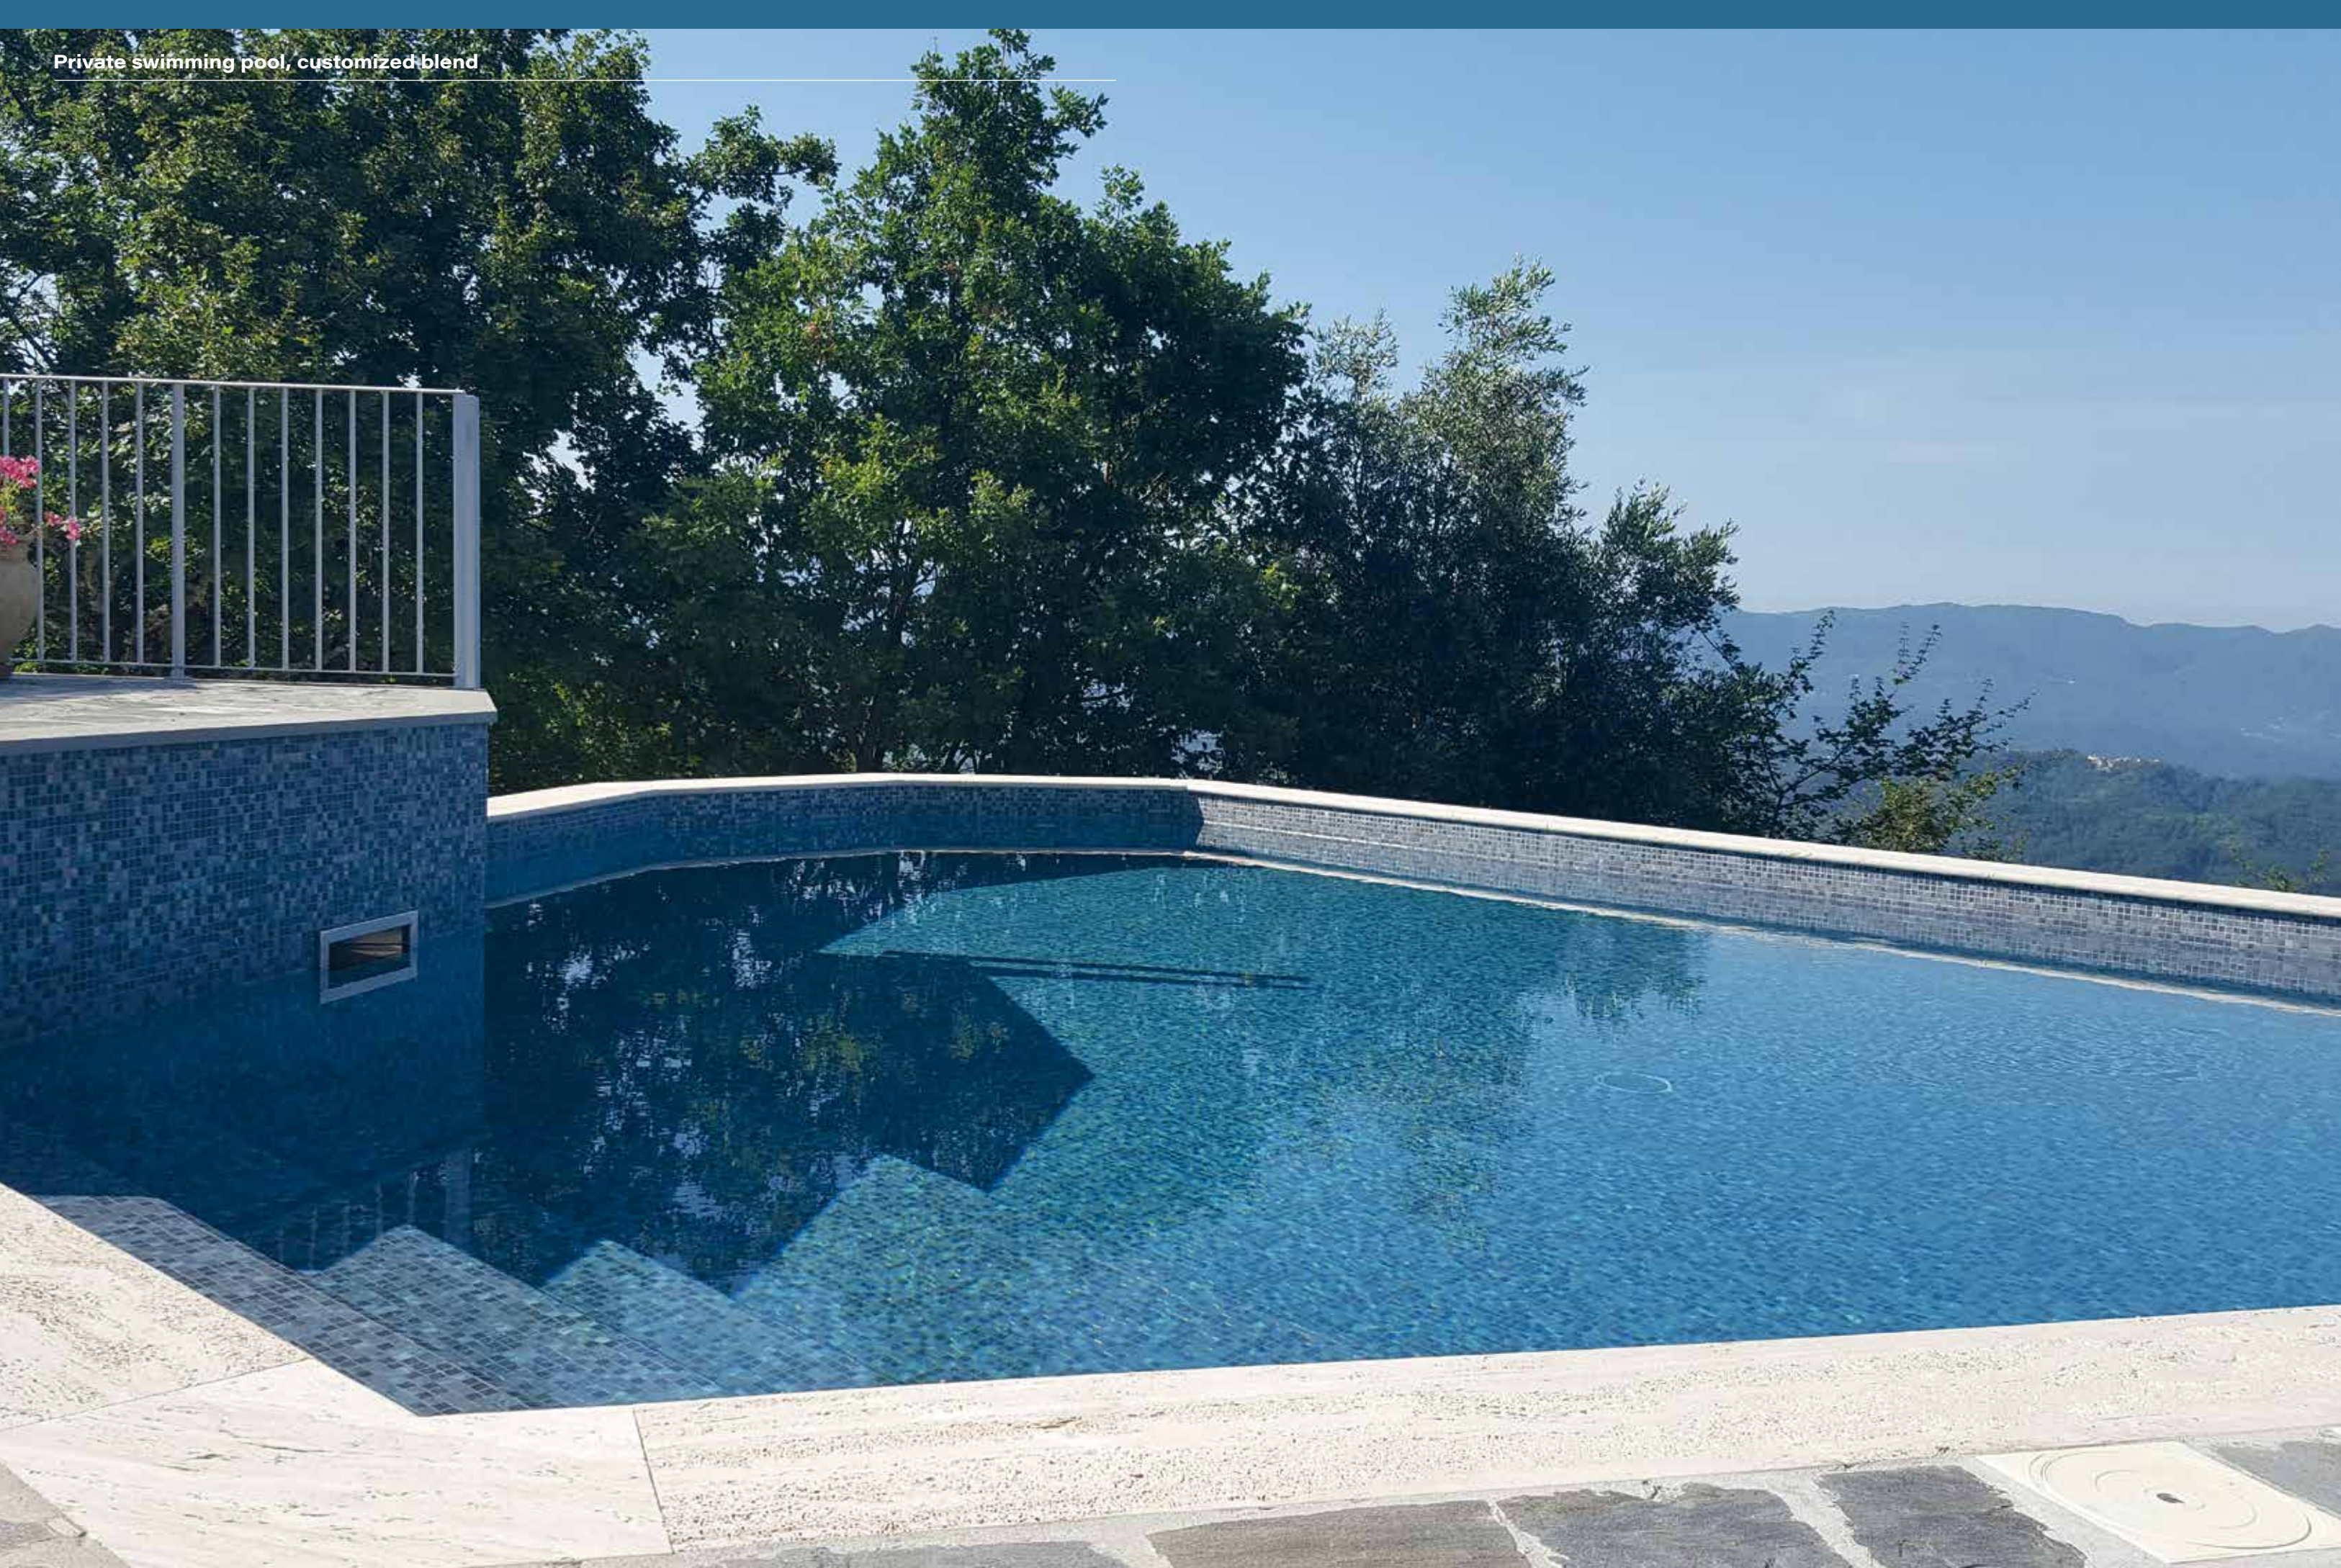

Baguette Cobalto
cod. 21 *pag. 35*

Nettuno 20
cod. 19 *pag. 137*

Zaffiro 20
cod. 18 *pag. 121*

A37
cod. 1 *pag. 177*

Private swimming pool, customized blend