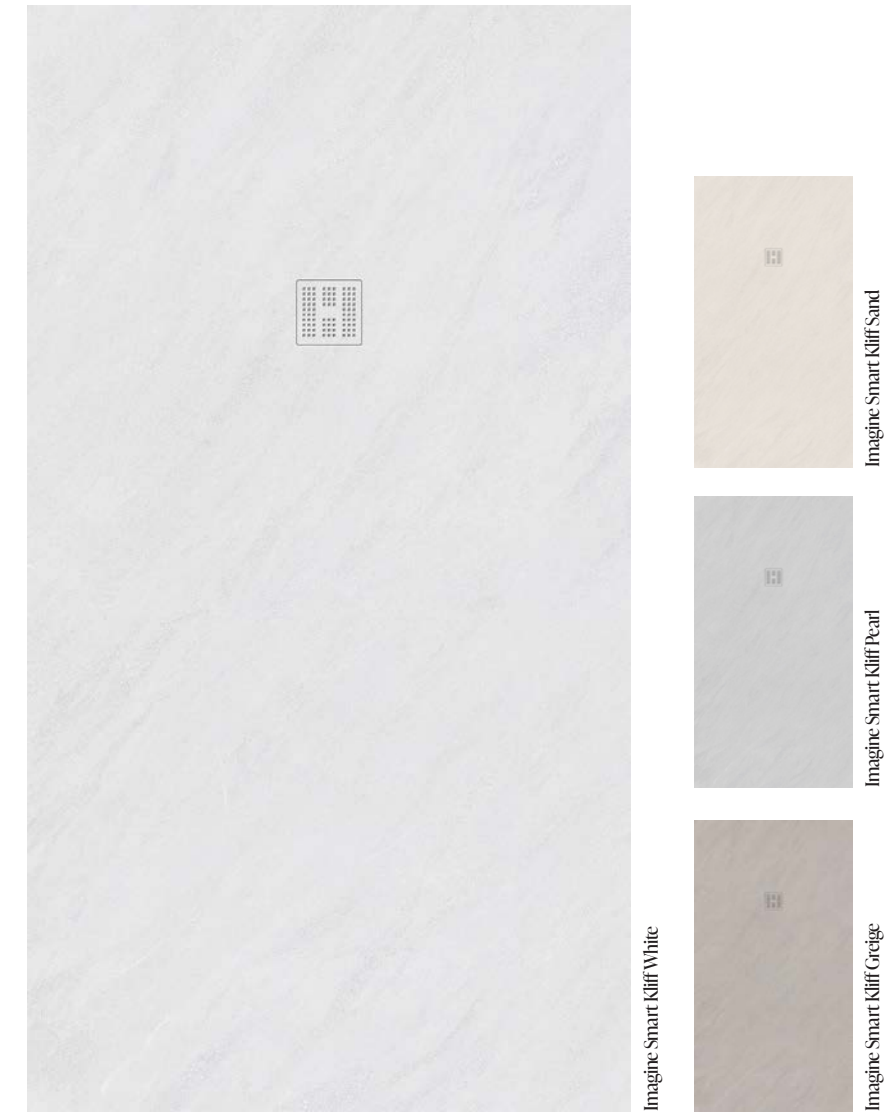

# Imagine Kliff

**Imagine Kliff White 120x160**  
Kliff White 120x260  
Pierre Black 120x260

XLifeFusion CCT Freestand Pierre Black  
(lavabo de pie|freestanding)

**Colores**  
**Colours**

Imagine Smart Kliff White