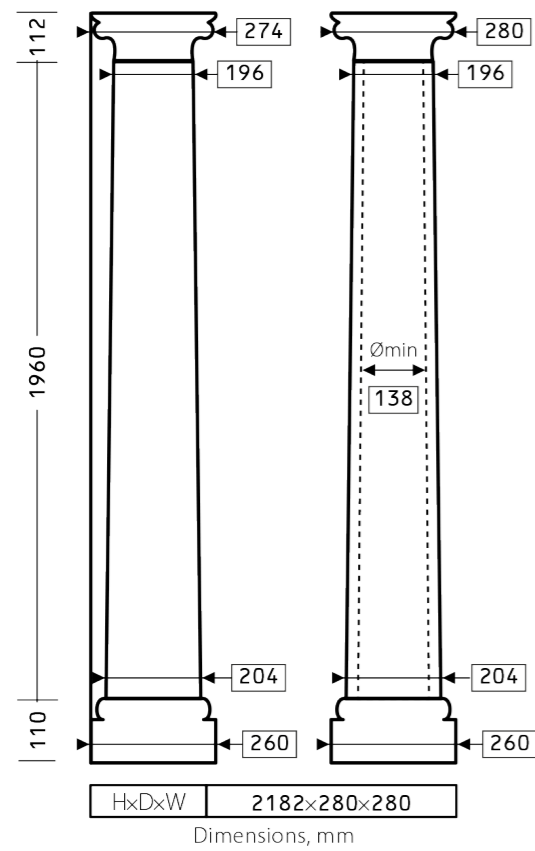

columns

1.11.006

1.11.005