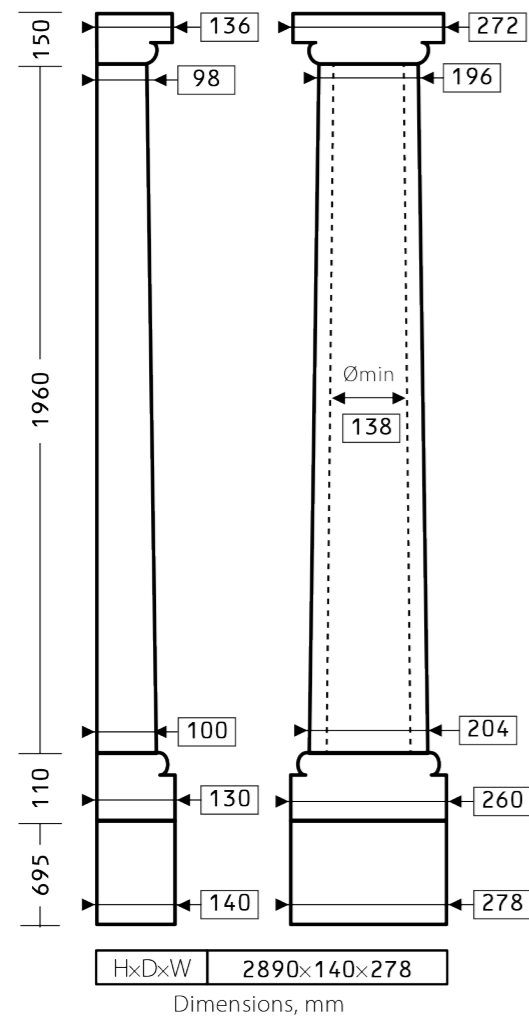

half columns