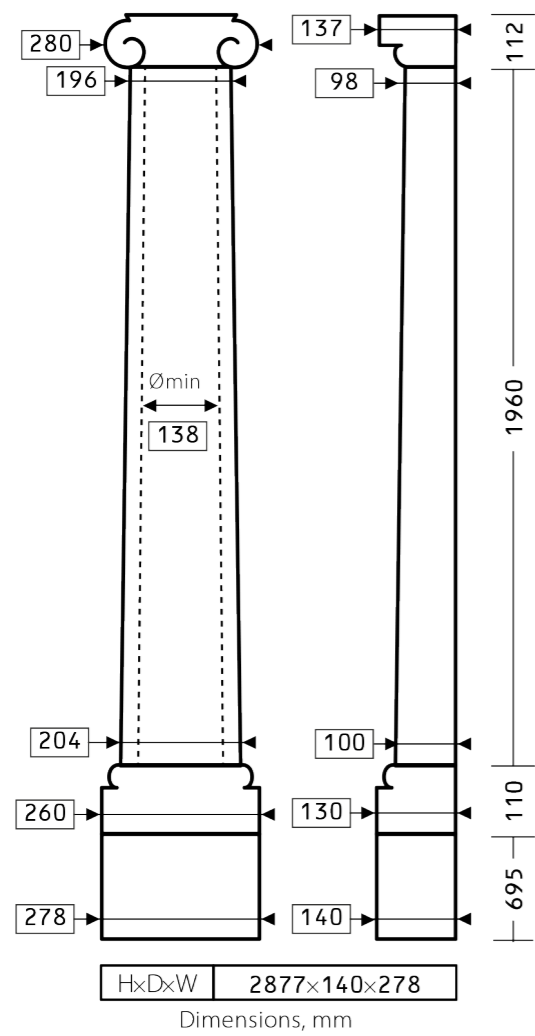

half columns