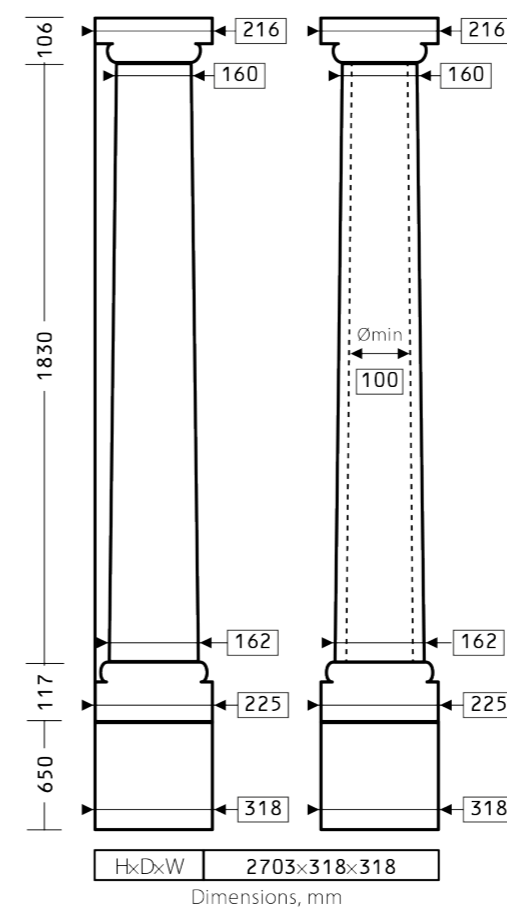

1.13.700

1.14.001