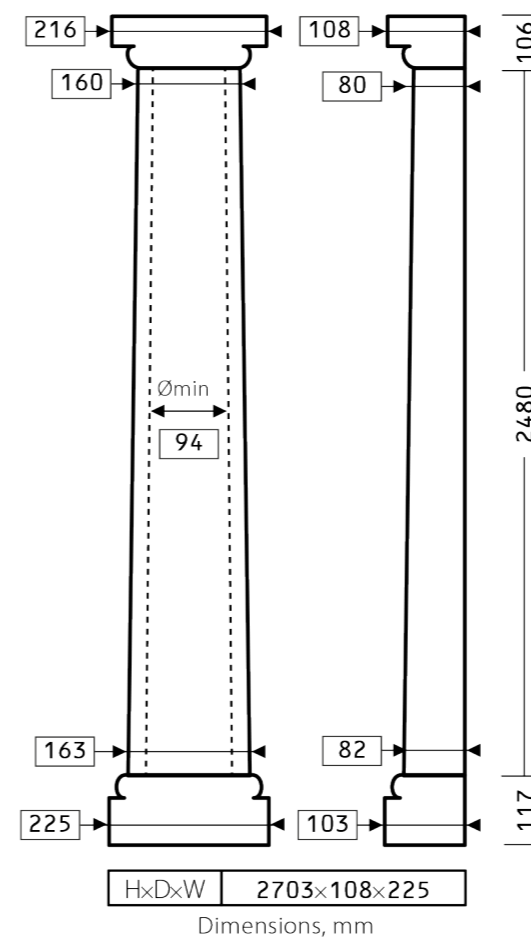

half columns