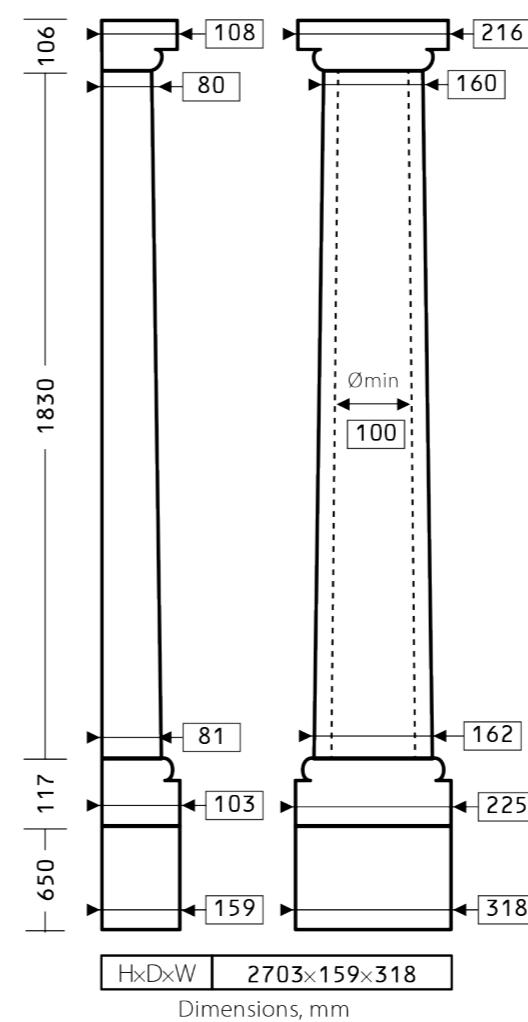

1.17.700

1.18.001