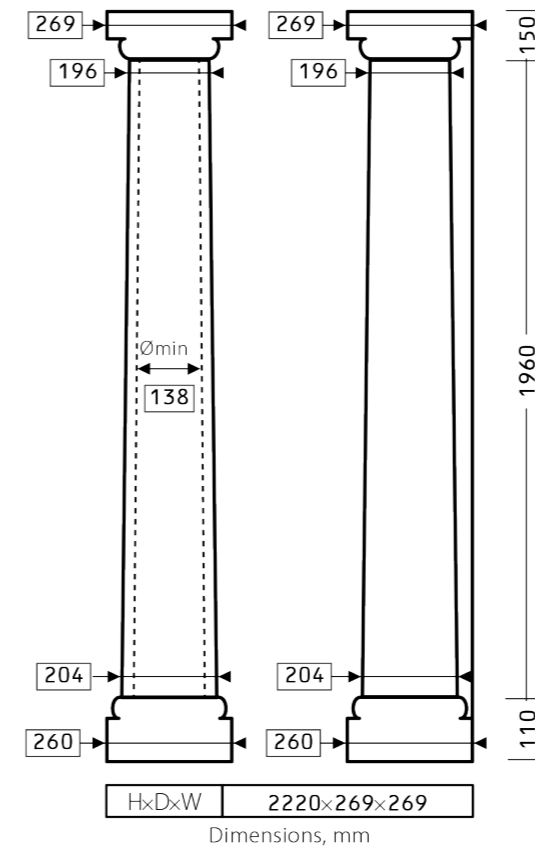

columns

1.11.006

1.11.005

1.12.050

1.12.050

1.13.500

1.13.500