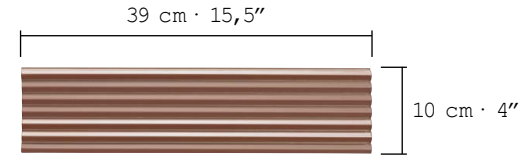

**Ensamblaje sin juntas porcelánico rectificado.
No rejuntar.**

The new series of CUORE by Natucer, My V Deluxe, is inspired by geometric and minimalist lines, that makes the piece an Art Deco look. Its delicate grooves generate an almost sinusoidal movement that gives life to our walls. Combining the glossy finish with the matte finish in the same piece, we enjoy a visual spectacle of light and shadow. My V Deluxe is an extruded porcelain tile, which makes it functional both indoors and outdoors. Its modularity and different installations make it perfect to give personality to any space. It has a range of natural colors that will transform any corner in an iconic place.

**Rectified porcelain tile, jointless assembly.
No grout.**

**TAMAÑO
SIZE**

**GROSSOR
THICKNESS**

**SE ADAPTA A ESPACIOS CURVOS
ADAPTS TO CURVED SPACES**