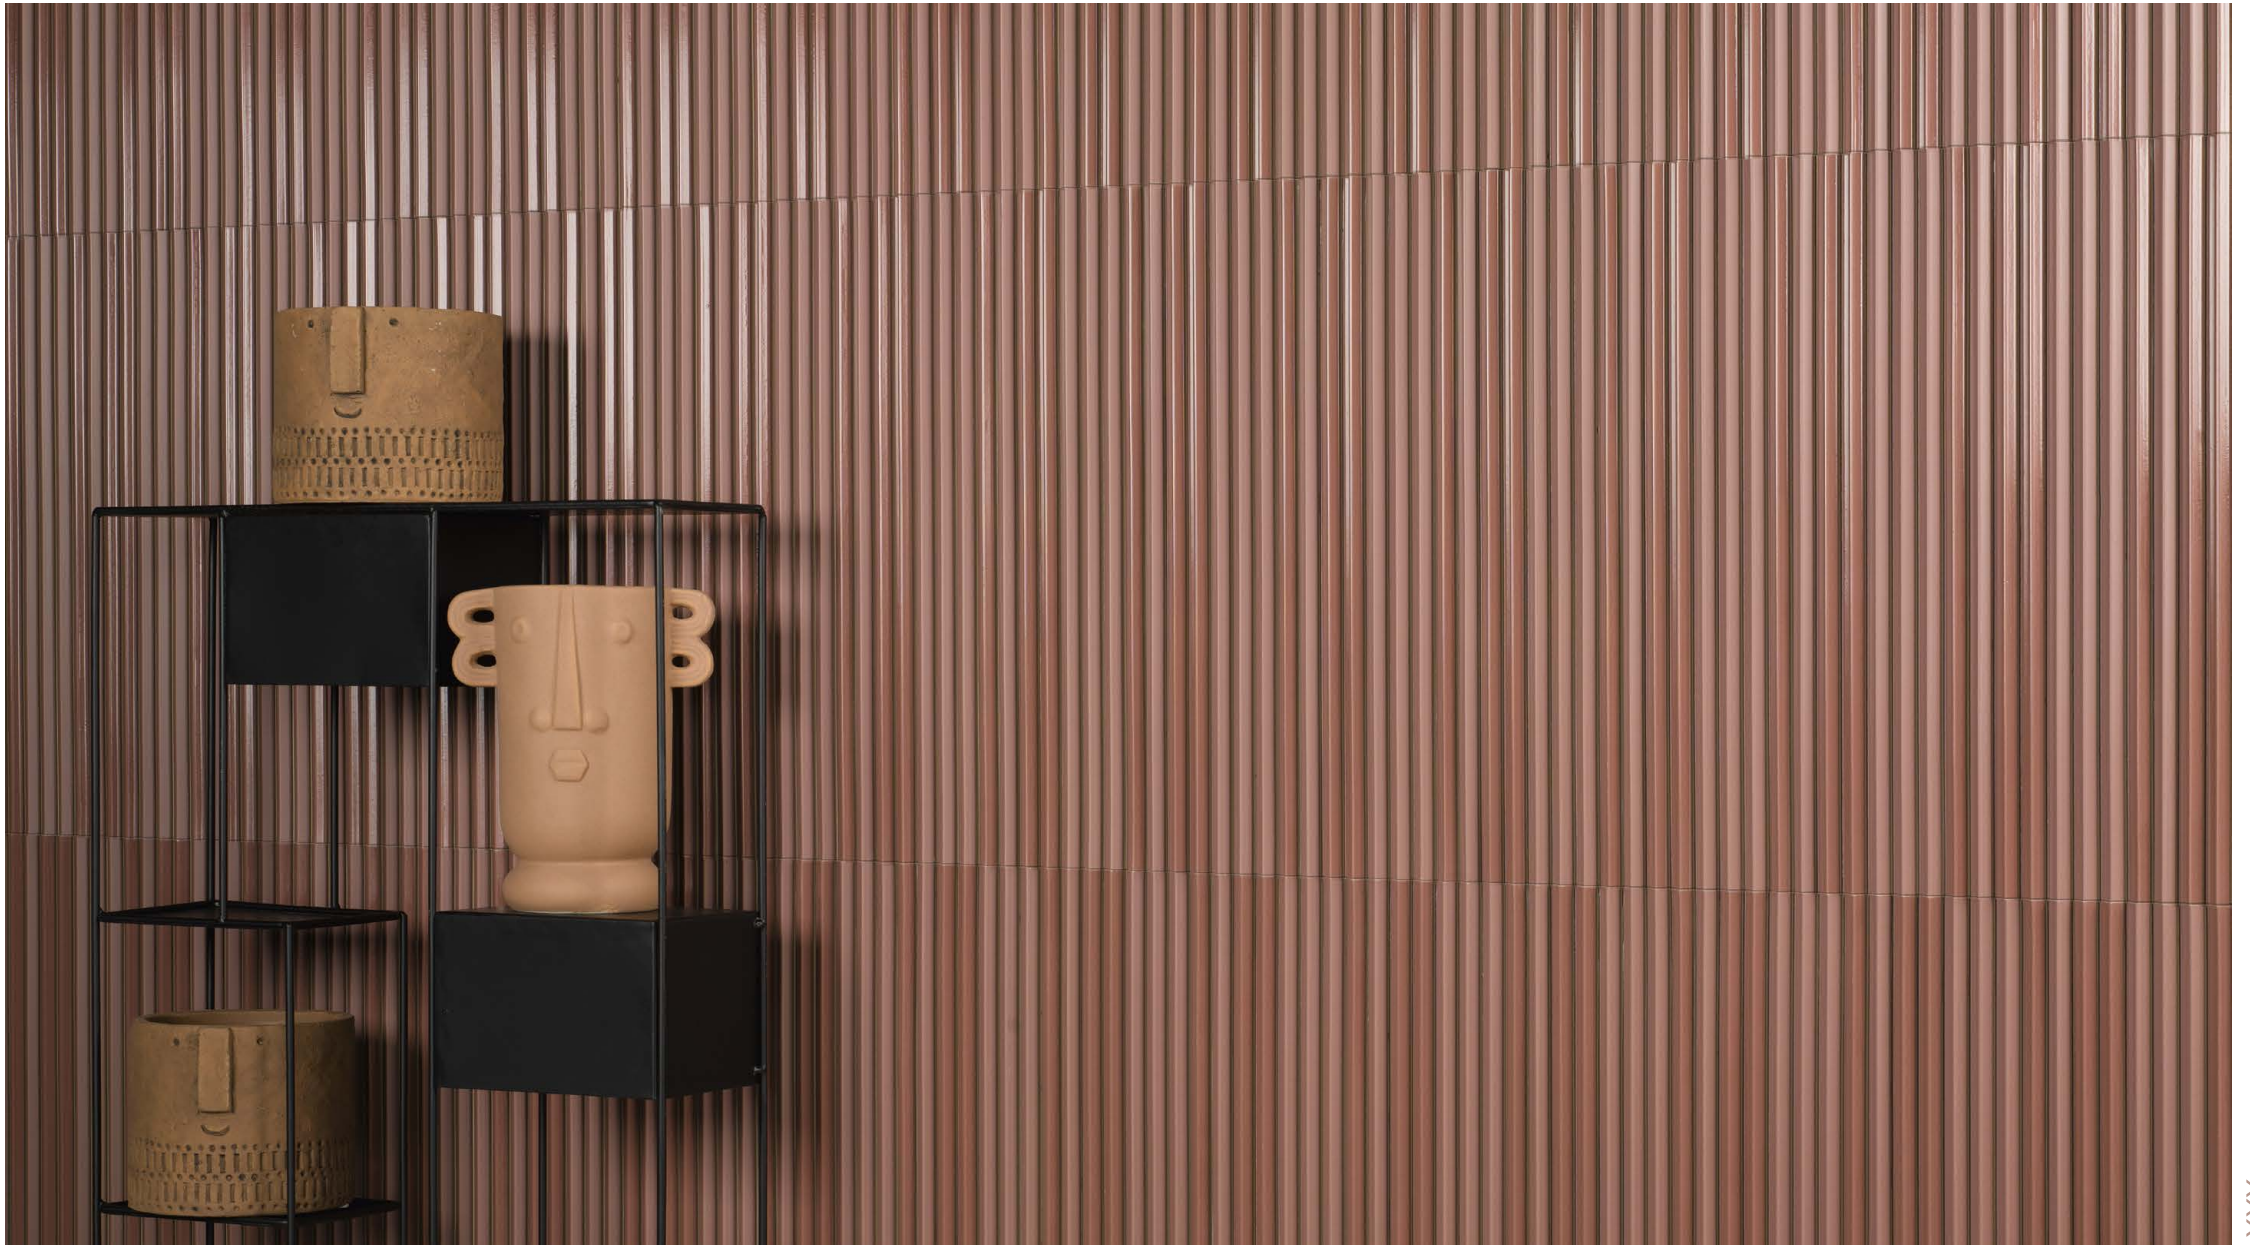

My V Deluxe Clay

Colocación desplazada vertical
Vertical displaced installation

10 x 39 · 4" x 15,5"