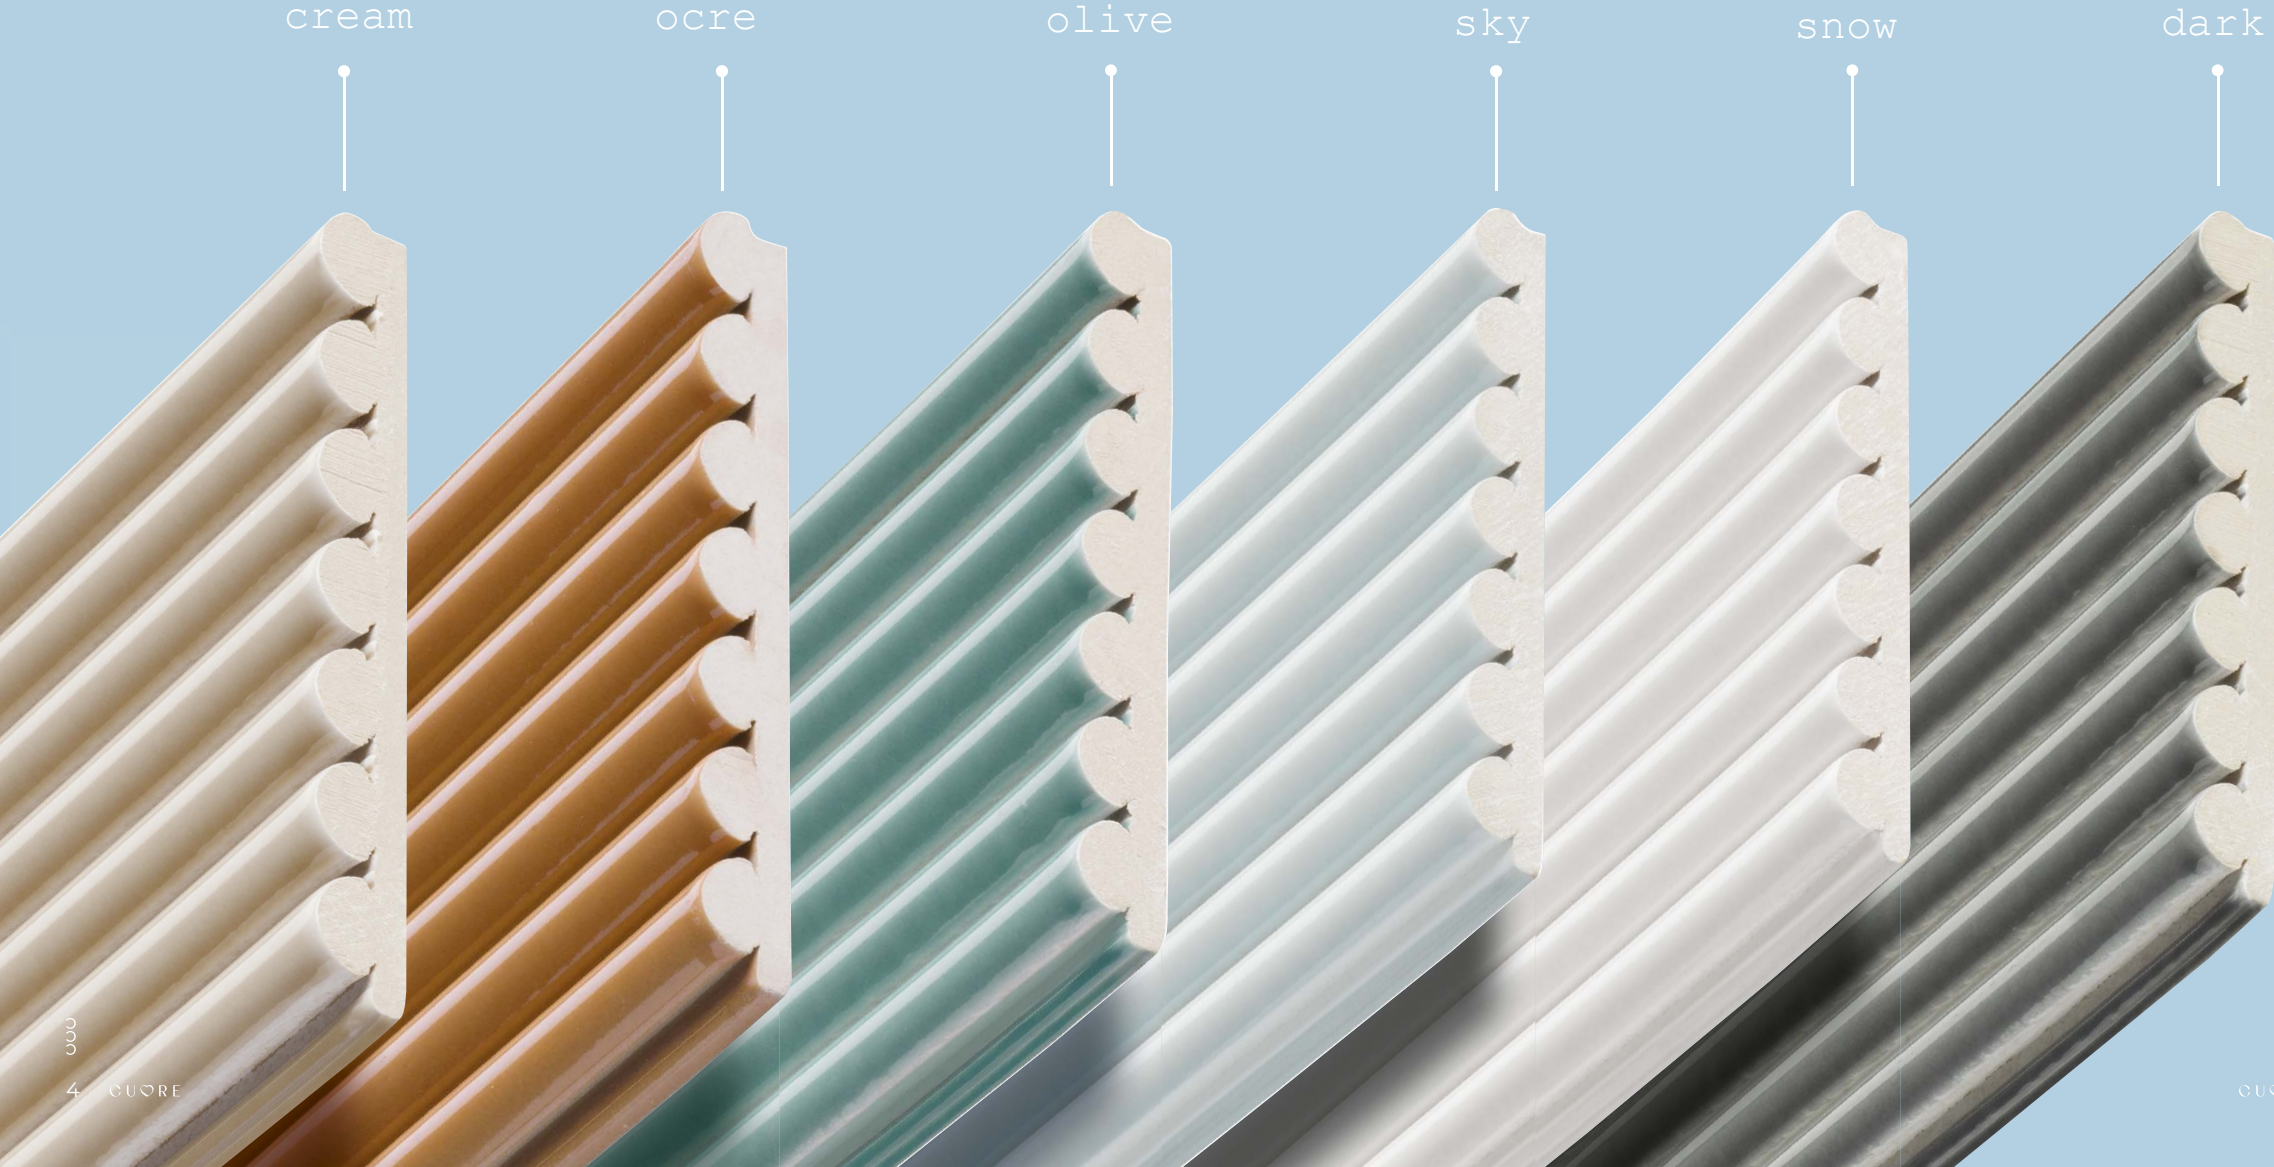

6 colores
6 colors

cream

ocre

olive

sky

snow

dark

My C Deluxe Cream / Olive / Ocre & Dark