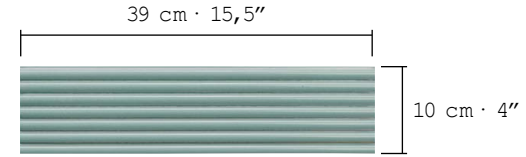

Ensamblaje sin juntas porcelánico rectificado. No rejuntar.

TAMAÑO
SIZE

GROSSOR
THINCKNESS

SE ADAPTA A ESPACIOS CURVOS
ADAPTS TO CURVED SPACES

Inspired by the bold trend, the new collection of CUORE by Natucer, My C Deluxe revives the essence of the interior design of the 60's, making each area a harmonious and cozy place. Its soft curves are delicate and make the contrast with straighter elements making the perfect combination. The 3D look gives a great personality to the tile. As extruded porcelain tile, can be installed indoors and outdoors, and its range of neutral and vibrant colors will adapt perfectly to any space.