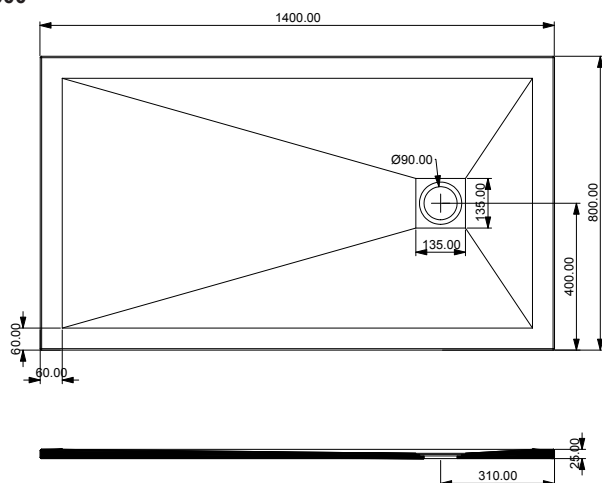

38,0

C

Piatto Doccia Rock in mineral marmo bianco.
cm 80x100xh2,5

*Rock Shower Tray in mineral marmo white.
cm 80x100xh2,5*

RO80X100000

410,00

80x100xh2,5

31,0

Piatto Doccia Rock in mineral marmo bianco.
cm 80x140xh2,5

*Rock Shower Tray in mineral marmo white.
cm 80x140xh2,5*

RO80X140000

490,00

80x140xh2,5

42,0

Piatti Doccia

RO70X90000

RO70X100000

RO70X120000

RO70X140000

* Le misure indicate possono variare dello 0,6% circa per usura stampi e per variazioni delle caratteristiche tecniche delle materia prime

* The indicated sizes could have a variation of about 0,6% due to the usure of mould and variations in the raw materials

Shower Trays

RO80X100000

RO80X120000

RO80X140000

* Le misure indicate possono variare dello 0,6% circa per usura stampi e per variazioni delle caratteristiche tecniche delle materia prime

* The indicated sizes could have a variation of about 0,6% due to the usure of mould and variations in the raw materials