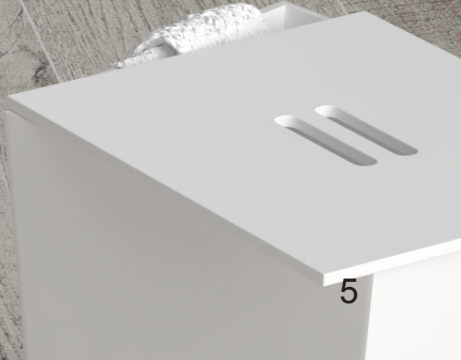

*Rock Shower Tray in mineral marmo white.
cm 70x100xh2,5*

Piatto Doccia Rock in mineral marmo bianco.
cm 70x120xh2,5

*Rock Shower Tray in mineral marmo white.
cm 70x120xh2,5*

Piatto Doccia Rock in mineral marmo bianco.
cm 70x140xh2,5

*Rock Shower Tray in mineral marmo white.
cm 70x140xh2,5*

Piatto Doccia Rock in mineral marmo bianco.
cm 80x100xh2,5

*Rock Shower Tray in mineral marmo white.
cm 80x100xh2,5*

Piatto Doccia Rock in mineral marmo bianco.
cm 80x120xh2,5

*Rock Shower Tray in mineral marmo white.
cm 80x120xh2,5*

Piatto Doccia Rock in mineral marmo bianco.
cm 80x140xh2,5

*Rock Shower Tray in mineral marmo white.
cm 80x140xh2,5*

Rock

PIATTI DOCCIA ROCK ROCK SHOWER TRAYS