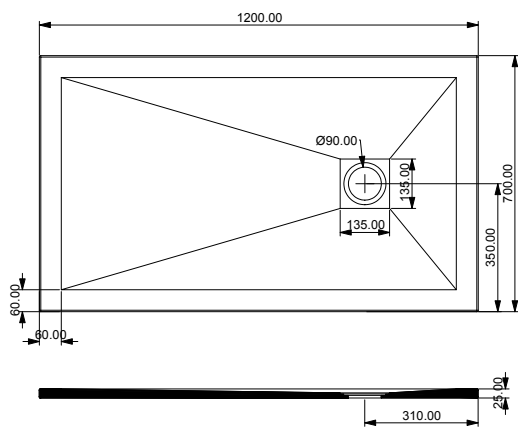

38,0

C

Piatto Doccia Rock in mineral marmo bianco.
cm 80x100xh2,5

*Rock Shower Tray in mineral marmo white.
cm 80x100xh2,5*

RO80X100000

410,00

80x100xh2,5

31,0

C

Piatto Doccia Rock in mineral marmo bianco.
cm 80x120xh2,5

*Rock Shower Tray in mineral marmo white.
cm 80x120xh2,5*

RO80X120000

450,00

80x120xh2,5

38,0

C

Piatto Doccia Rock in mineral marmo bianco.
cm 80x140xh2,5

*Rock Shower Tray in mineral marmo white.
cm 80x140xh2,5*

RO80X140000

490,00

80x140xh2,5

42,0

Piatti Doccia

RO70X90000

RO70X100000

RO70X120000

RO70X140000

* Le misure indicate possono variare dello 0,6% circa per usura stampi e per variazioni delle caratteristiche tecniche delle materia prime

* The indicated sizes could have a variation of about 0,6% due to the usure of mould and variations in the raw materials