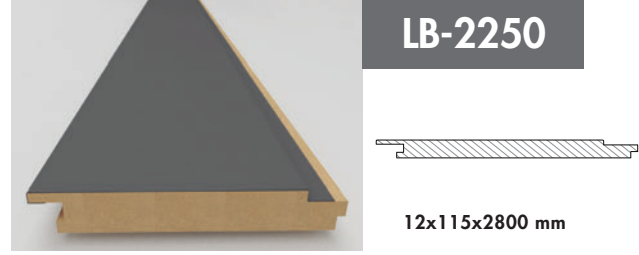

DUVAR KAPLAMA VE DEKORASYON PROFİLLERİ

WALL AND DECORATION PROFILES

AGT'NİN TESCİLLİ ÜRÜNÜDÜR
REGISTERED BY AGT *

* TÜRK PATENT VE MARKA KURUMU tarafından tescillenmiştir.
* Registered by TURKISH PATENT AND BRAND INSTITUTION.

LB-2002 ve LB-5005 Kapama Profilleri, tüm duvar kaplama ve dekorasyon profilleriyle uyumludur.
LB-2002 and LB-5005 Closing Profiles are compatible with all wall and decoration profiles.