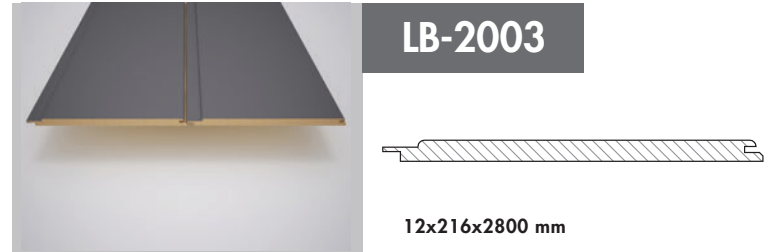

DUVAR KAPLAMA VE DEKORASYON PROFİLLERİ

WALL AND DECORATION PROFILES

AGT'NİN TESCİLLİ ÜRÜNÜDÜR
REGISTERED BY AGT *

* TÜRK PATENT VE MARKA KURUMU tarafından tescillenmiştir.
* Registered by TURKISH PATENT AND BRAND INSTITUTION.

LB-2002 ve LB-5005 Kapama Profilleri, tüm duvar kaplama ve dekorasyon profilleriyle uyumludur.
LB-2002 and LB-5005 Closing Profiles are compatible with all wall and decoration profiles.