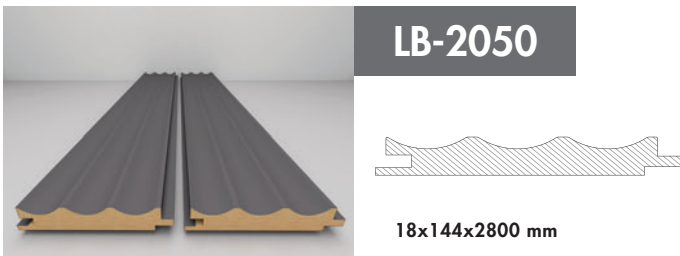

DUVAR KAPLAMA VE DEKORASYON PROFİLLERİ

WALL AND DECORATION PROFILES

AGT'NİN TESCİLLİ ÜRÜNÜDÜR
REGISTERED BY AGT *

* TÜRK PATENT VE MARKA KURUMU tarafından tescillenmiştir.
* Registered by TURKISH PATENT AND BRAND INSTITUTION.

LB-2002 ve LB-5005 Kapama Profilleri, tüm duvar kaplama ve dekorasyon profilleriyle uyumludur.
LB-2002 and LB-5005 Closing Profiles are compatible with all wall and decoration profiles.