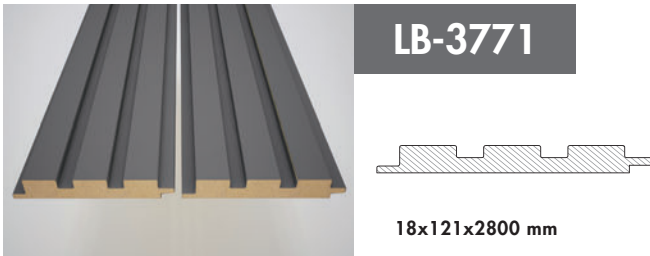

DUVAR KAPLAMA VE DEKORASYON PROFİLLERİ

WALL AND DECORATION PROFILES

AGT'NİN TESCİLLİ ÜRÜNÜDÜR
REGISTERED BY AGT *

* TÜRK PATENT VE MARKA KURUMU tarafından tescillenmiştir.
* Registered by TURKISH PATENT AND BRAND INSTITUTION.

LB-2002 ve LB-5005 Kapama Profilleri, tüm duvar kaplama ve dekorasyon profilleriyle uyumludur.
LB-2002 and LB-5005 Closing Profiles are compatible with all wall and decoration profiles.