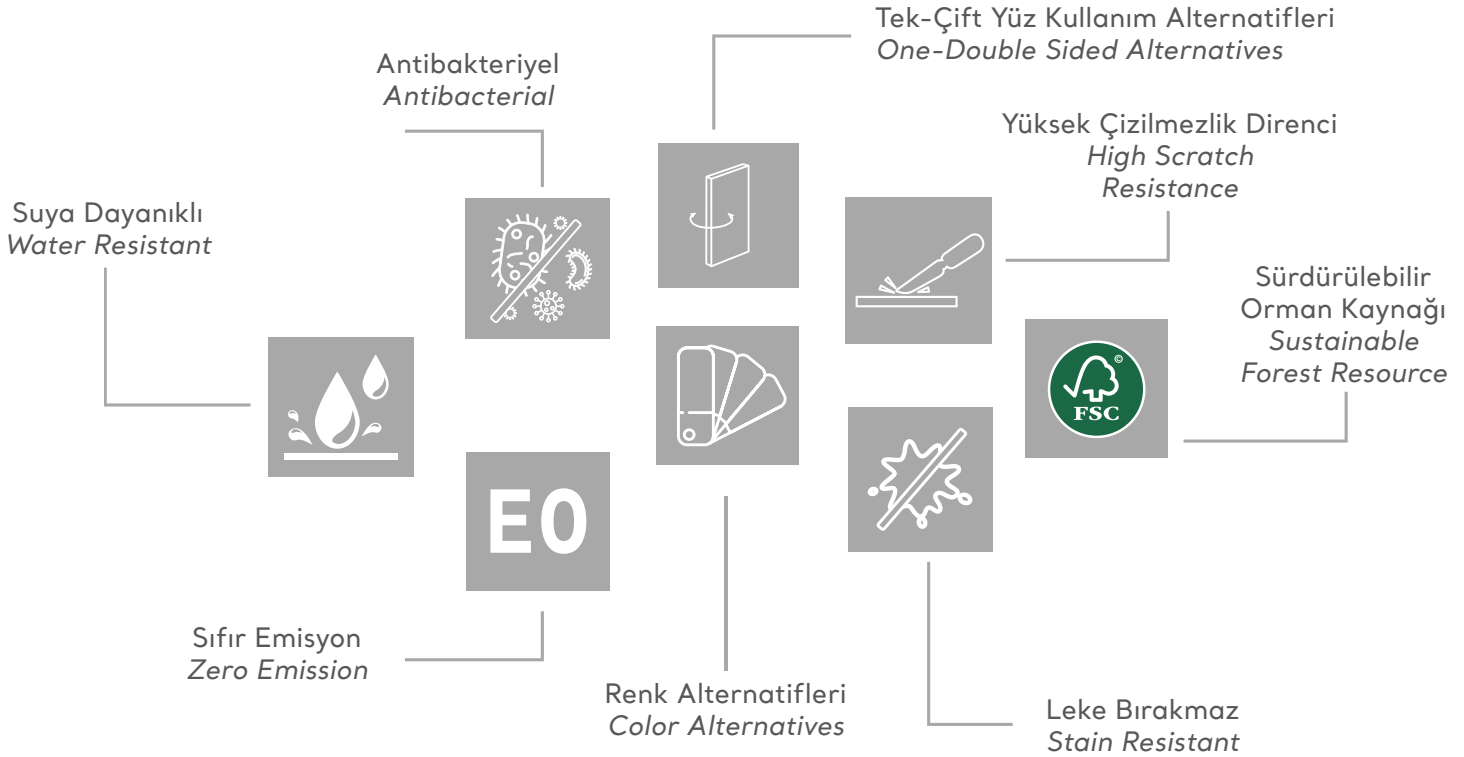

YENİ
NEW

ÜRÜN PRODUCT	KALINLIK (mm) THICKNESS (mm)	ÖLÇÜ (mm) MEASUREMENT (mm)
COMPACT LAM	12	2100X2440 (mm) Çift Yüz/Double Faced

COMPACT LAM RENKLER

COMPACT LAM COLORS

1. Grup