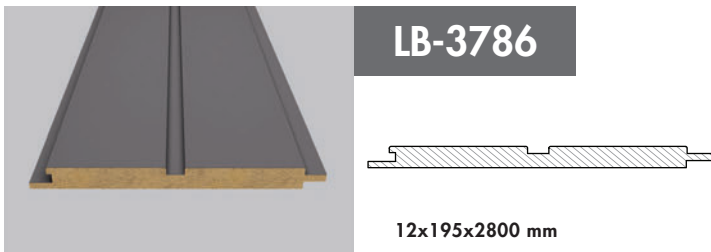

DUVAR KAPLAMA VE DEKORASYON PROFİLLERİ

WALL AND DECORATION PROFILES

AGT'NİN TESCİLLİ ÜRÜNÜDÜR
REGISTERED BY AGT *

* TÜRK PATENT VE MARKA KURUMU tarafından tescillenmiştir.
* Registered by TURKISH PATENT AND BRAND INSTITUTION.

LB-2002 ve LB-5005 Kapama Profilleri, tüm duvar kaplama ve dekorasyon profilleriyle uyumludur.
LB-2002 and LB-5005 Closing Profiles are compatible with all wall and decoration profiles.