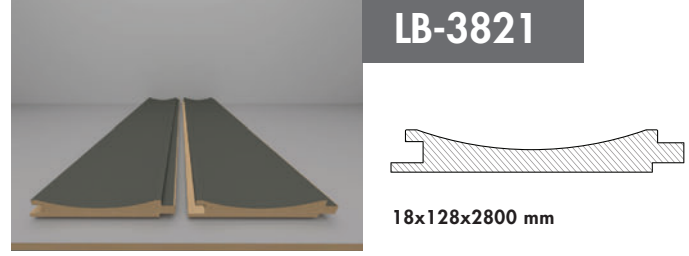

DUVAR KAPLAMA VE DEKORASYON PROFİLLERİ

WALL AND DECORATION PROFILES

AGT'NİN TESCİLLİ ÜRÜNÜDÜR
REGISTERED BY AGT *

* TÜRK PATENT VE MARKA KURUMU tarafından tescillenmiştir.
* Registered by TURKISH PATENT AND BRAND INSTITUTION.

LB-2002 ve LB-5005 Kapama Profilleri, tüm duvar kaplama ve dekorasyon profilleriyle uyumludur.
LB-2002 and LB-5005 Closing Profiles are compatible with all wall and decoration profiles.