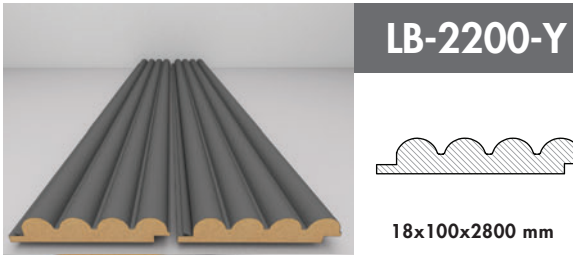

DUVAR KAPLAMA VE DEKORASYON PROFİLLERİ

WALL AND DECORATION PROFILES

AGT'NİN TESCİLLİ ÜRÜNÜDÜR
REGISTERED BY AGT *

* TÜRK PATENT VE MARKA KURUMU tarafından tescillenmiştir.
* Registered by TURKISH PATENT AND BRAND INSTITUTION.

LB-2002 ve LB-5005 Kapama Profilleri, tüm duvar kaplama ve dekorasyon profilleriyle uyumludur.
LB-2002 and LB-5005 Closing Profiles are compatible with all wall and decoration profiles.