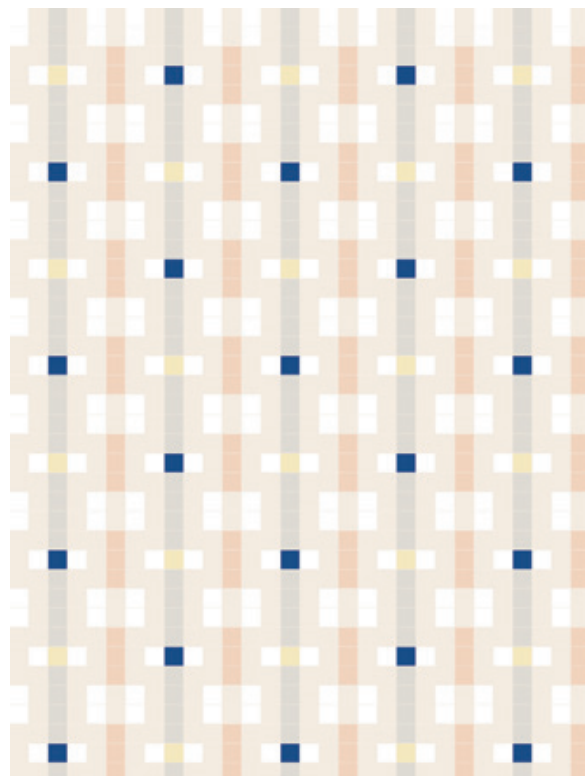

11 Powder / 17 Vanilla / 20 Almond / 21 White / 22 Pearl / 28 Ocean