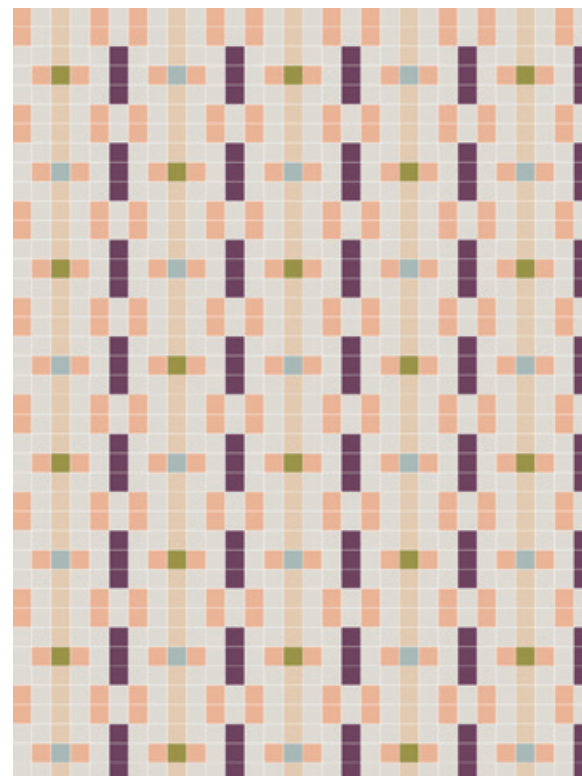

06 Violet / 10 Nude / 15 Khaki / 19 Nut / 22 Pearl / 33 Sky