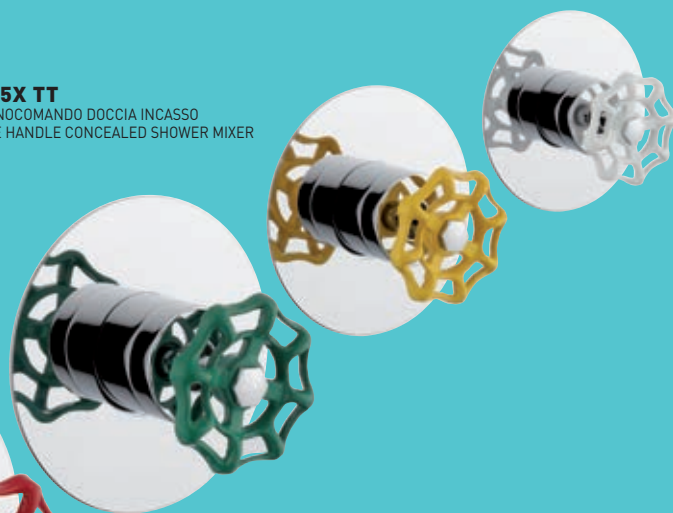

ROUND

5105X TT

- MONOCOMANDO DOCCIA INCASSO
- ONE HANDLE CONCEALED SHOWER MIXER