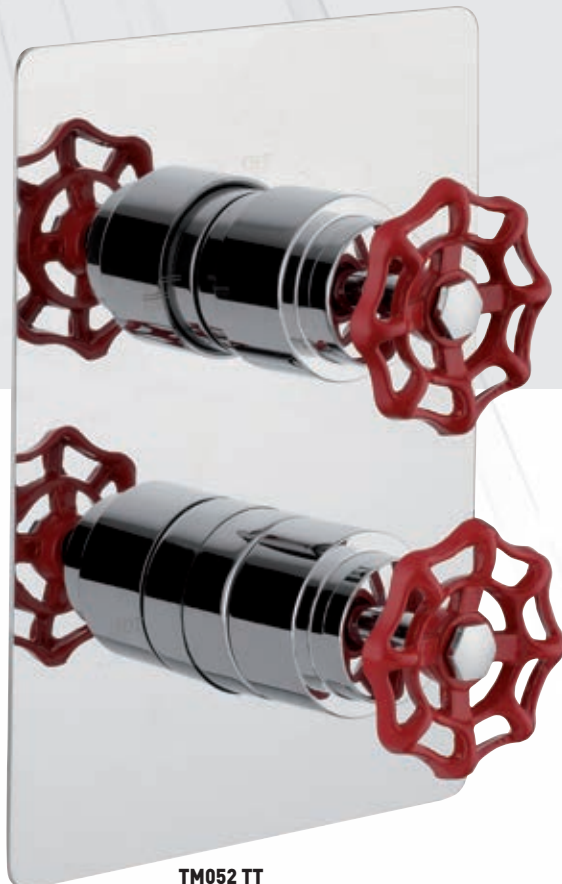

ROUND

TM052 ZZ

- MISCELATORE TERMOSTATICO DOCCIA INCASSO 2 VIE
- 2-WAY-CONCEALED SHOWER THERMOSTATIC MIXER

TM052 RR
• MISCELATORE TERMOSTATICO DOCCIA INCASSO 2 VIE
• 2-WAY-CONCEALED SHOWER THERMOSTATIC MIXER