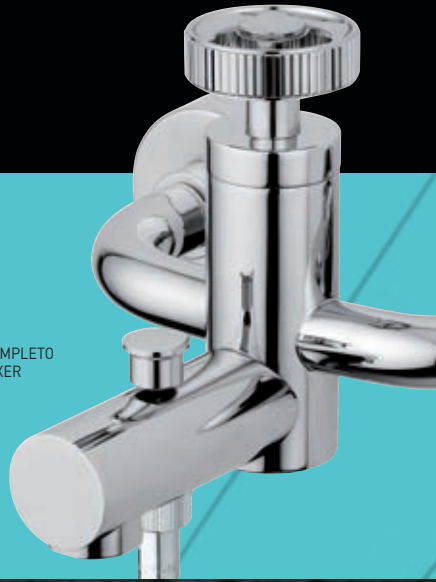

ROUND

5104 ZZ

- MONOCOMANDO DOCCIA ESTERNA COMPLETO
- ONE HANDLE SHOWER MIXER WITH SHOWER KIT

5104 TT

- MONOCOMANDO DOCCIA ESTERNA COMPLETO
- ONE HANDLE SHOWER MIXER WITH SHOWER KIT

5104 RR

- MONOCOMANDO DOCCIA ESTERNA COMPLETO
- ONE HANDLE SHOWER MIXER WITH SHOWER KIT

5101 RR
 • MONOCOMANDO VASCA COMPLETO
 • ONE HANDLE BATHTUB MIXER

5101 TT
 • MONOCOMANDO VASCA COMPLETO
 • ONE HANDLE BATHTUB MIXER

5101 ZZ
 • MONOCOMANDO VASCA COMPLETO
 • ONE HANDLE BATHTUB MIXER

5130 ZZ
 • MONOCOMANDO BORDO VASCA 4 FORI COMPLETO
 • 4 HOLE DECK MOUNTED BATH SHOWER WITH SHOWER KIT