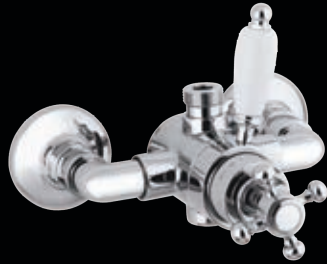

TR84

- MISCELATORE TERMOSTATICO DOCCIA ESTERNO NUDO
- EXTERNAL SHOWER THERMOSTATIC MIXER WITHOUT SHOWER KIT