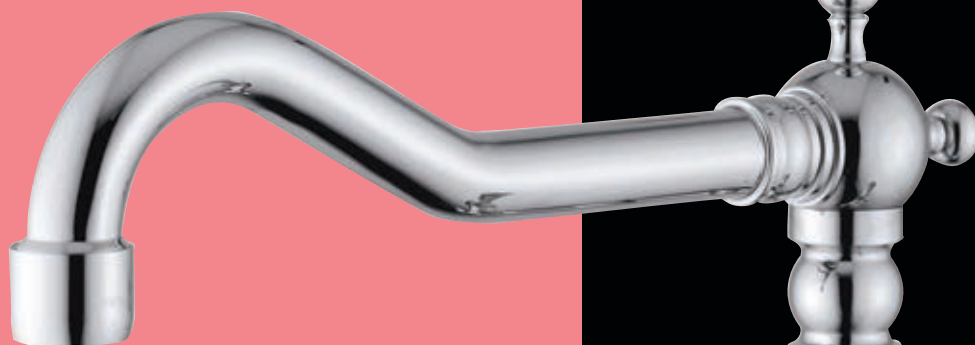

9105
• MONOCOMANDO DOCCIA INCASSO
• CONCEALED WALL MOUNTED SHOWER MIXER

cod. LNO

VANITY

VANITY

7702
• MONOCOMANDO LAVABO CON SCARICO AUTOMATICO
• ONE HANDLE WASH BASIN MIXER WITH POP-UP WASTE

7703
• MONOCOMANDO BIDET CON SCARICO AUTOMATICO
• ONE HANDLE BIDET MIXER WITH POP-UP WASTE