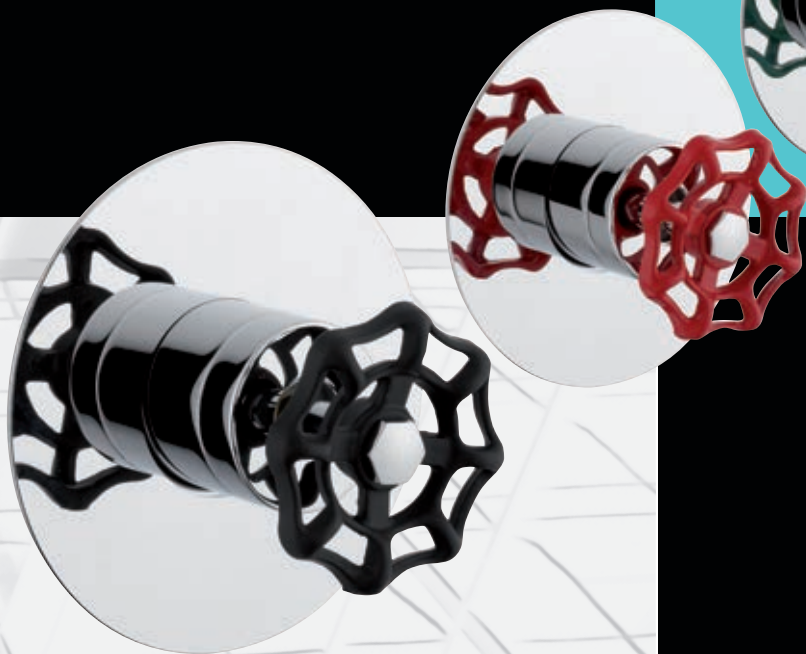

ROUND

5105X TT

- MONOCOMANDO DOCCIA INCASSO
- ONE HANDLE CONCEALED SHOWER MIXER