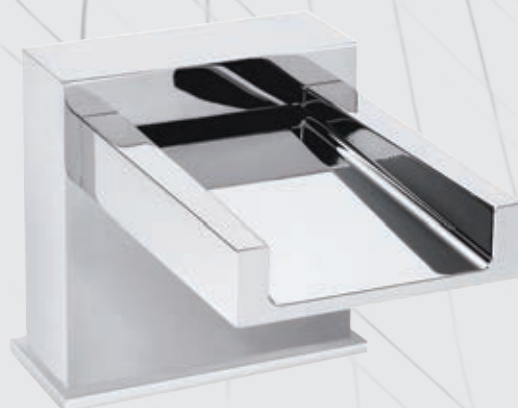

3942

- MONOCOMANDO LAVABO D'APPOGGIO SENZA SCARICO
- DECK MOUNTED SINGLE LEVER BASIN MIXER WITHOUT POP-UP WA

3903

- MONOCOMANDO BIDET CON SCARICO CLICK CLACK 1"1/4
- ONE HANDLE BIDET MIXER WITH 1"1/4 CLICK CLACK POP-UP WASTE

TRIUMPH

3972
• MONOCOMANDO LAVABO INCASSO SENZA SCARICO CON BOCCA A CASCATA
• SINGLE LEVER WALL MOUNTED BASIN MIXER WITH WATERFALL SPOUT WITHOUT POP UP WASTE

3962
• MONOCOMANDO LAVABO INCASSO SENZA SCARICO CON BOCCA A CASCATA
• SINGLE LEVER WALL MOUNTED BASIN MIXER WITH WATERFALL SPOUT WITHOUT POP UP WASTE