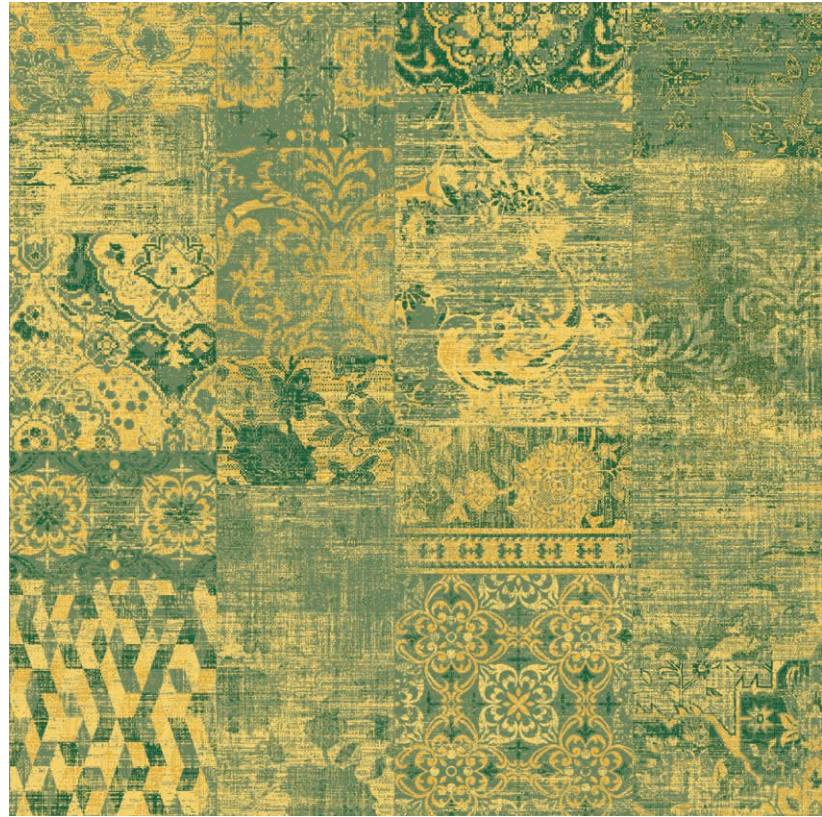

WHOOPY 25
↔ ca.99 X ↓ ca.99 CM

BIARRITZ 25
↔ ca.198 X ↓ ca.285 CM