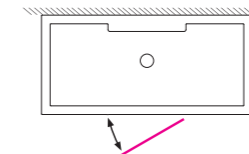

Placement options:

Left (L)

Right (R)