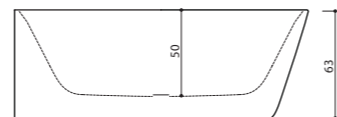

170 x 81 x 63 cm / 270 l / 100 kg