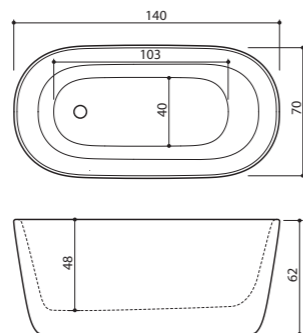

## CUSTOM PROGRAM

- › Tabletop up to 300 cm
- › Freedom in basin(s) positioning
- › Maximum 5 basins in a tabletop
- › Five different basin types:
  - large rectangular (50x32 cm)
  - small rectangular (48x26,5 cm)
  - oval (50x32 cm)
  - round (Ø 40 cm)
  - extra large rectangular (55x40 cm)
  - extra wide rectangular (65x32 cm)

### ALLURE

Ø 134 x 64 cm / 400 l / 130 kg

### AZUR 130

130 x 70 x 61 cm / 190 l / 75 kg

64

### AZUR 140

140 x 70 x 62 cm / 215 l / 90 kg