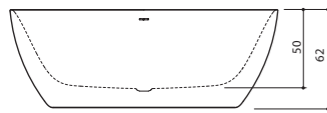

169 x 84 x 62 cm / 280 l / 90 kg