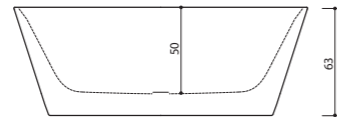

## CUSTOM PROGRAM

- › Tabletop up to 300 cm
- › Freedom in basin(s) positioning
- › Maximum 5 basins in a tabletop
- › Five different basin types:
  - large rectangular (50x32 cm)
  - small rectangular (48x26,5 cm)
  - oval (50x32 cm)
  - round (Ø 40 cm)
  - extra large rectangular (55x40 cm)
  - extra wide rectangular (65x32 cm)

CADE

169 x 84 x 62 cm / 280 l / 90 kg

EPOQUE

168 x 75 x 64 cm / 250 l / 115 kg

COMO

169 x 74 x 63 cm / 270 l / 120 kg

COMO W

170 x 81 x 63 cm / 270 l / 115 kg