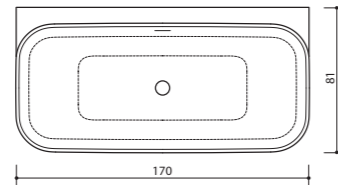

## STANDARD PROGRAM

- › Tabletop up to 200 cm
- › Fixed basin position(s)
- › Centered basin: 60-160 cm
- › Right basin: 90-200 cm
- › Left basin: 90-200 cm
- › Dual-basin: 120, 140, 160 cm
- › One integrated basin type 48x32 cm (large rectangular)

## CUSTOM PROGRAM

- › Tabletop up to 300 cm
- › Freedom in basin(s) positioning
- › Maximum 5 basins in a tabletop
- › Five different basin types:
  - large rectangular (50x32 cm)
  - small rectangular (48x26,5 cm)
  - oval (50x32 cm)
  - round (Ø 40 cm)
  - extra large rectangular (55x40 cm)
  - extra wide rectangular (65x32 cm)

CADE

169 x 84 x 62 cm / 280 l / 90 kg

EPOQUE

168 x 75 x 64 cm / 250 l / 115 kg

COMO

169 x 74 x 63 cm / 270 l / 120 kg

COMO W

170 x 81 x 63 cm / 270 l / 115 kg