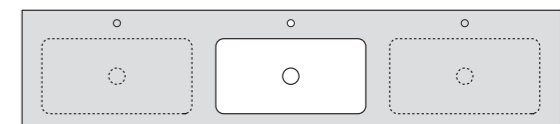

CUSTOM PROGRAM

- › Tabletop up to 300 cm
- › Freedom in basin(s) positioning
- › Maximum 5 basins in a tabletop
- › Five different basin types:
  - large rectangular (50x32 cm)
  - small rectangular (48x26,5 cm)
  - oval (50x32 cm)
  - round (Ø 40 cm)
  - extra large rectangular (55x40 cm)
  - extra wide rectangular (65x32 cm)