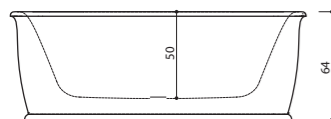

## CUSTOM PROGRAM

- › Tabletop up to 300 cm
- › Freedom in basin(s) positioning
- › Maximum 5 basins in a tabletop
- › Five different basin types:
  - large rectangular (50x32 cm)
  - small rectangular (48x26,5 cm)
  - oval (50x32 cm)
  - round (Ø 40 cm)
  - extra large rectangular (55x40 cm)
  - extra wide rectangular (65x32 cm)

CADE

169 x 84 x 62 cm / 280 l / 90 kg

EPOQUE

168 x 75 x 64 cm / 250 l / 115 kg

COMO

169 x 74 x 63 cm / 270 l / 120 kg

COMO W

170 x 81 x 63 cm / 270 l / 115 kg