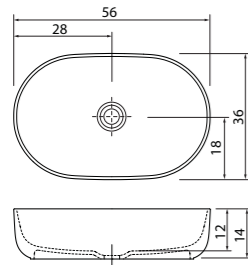

### Glass options:

T1 - Transparent safety glass 6 mm  
T2 - Toned grey safety glass 6 mm

# FREESTANDING BASINS

NEO O

56 x 36 x 14 cm

NEO E

54 x 38 x 14 cm

NEO R

54 x 38 x 14 cm

NEO C