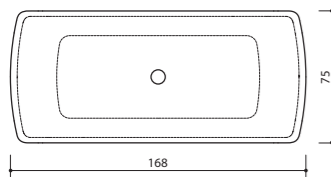

## CUSTOM PROGRAM

- › Tabletop up to 300 cm
- › Freedom in basin(s) positioning
- › Maximum 5 basins in a tabletop
- › Five different basin types:
  - large rectangular (50x32 cm)
  - small rectangular (48x26,5 cm)
  - oval (50x32 cm)
  - round (Ø 40 cm)
  - extra large rectangular (55x40 cm)
  - extra wide rectangular (65x32 cm)

CADE

169 x 84 x 62 cm / 280 l / 90 kg

EPOQUE

168 x 75 x 64 cm / 250 l / 115 kg

COMO

169 x 74 x 63 cm / 270 l / 120 kg

COMO W

170 x 81 x 63 cm / 270 l / 115 kg