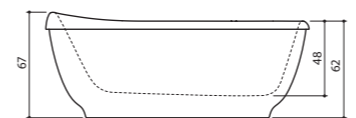

## CUSTOM PROGRAM

- › Tabletop up to 300 cm
- › Freedom in basin(s) positioning
- › Maximum 5 basins in a tabletop
- › Five different basin types:
  - large rectangular (50x32 cm)
  - small rectangular (48x26,5 cm)
  - oval (50x32 cm)
  - round (Ø 40 cm)
  - extra large rectangular (55x40 cm)
  - extra wide rectangular (65x32 cm)

COMO L

170 x 81 x 63 cm / 270 l / 100 kg

COMO R

170 x 81 x 63 cm / 270 l / 100 kg

NIDO

169 x 79 x 63 cm / 255 l / 100 kg

VERO

167 x 74 x 67/62 cm / 230 l / 100 kg