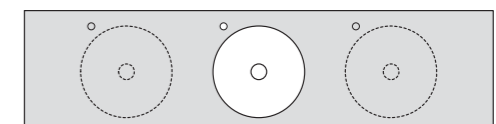

CUSTOM PROGRAM

- › Tabletop up to 300 cm
- › Freedom in basin(s) positioning
- › Maximum 5 basins in a tabletop
- › Five different basin types:
  - large rectangular (50x32 cm)
  - small rectangular (48x26,5 cm)
  - oval (50x32 cm)
  - round (Ø 40 cm)
  - extra large rectangular (55x40 cm)
  - extra wide rectangular (65x32 cm)