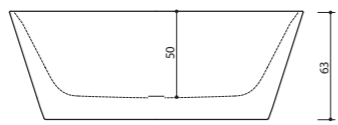

## CUSTOM PROGRAM

- › Tabletop up to 300 cm
- › Freedom in basin(s) positioning
- › Maximum 5 basins in a tabletop
- › Five different basin types:
  - large rectangular (50x32 cm)
  - small rectangular (48x26,5 cm)
  - oval (50x32 cm)
  - round (Ø 40 cm)
  - extra large rectangular (55x40 cm)
  - extra wide rectangular (65x32 cm)

CADE

169 x 84 x 62 cm / 280 l / 90 kg

EPOQUE

168 x 75 x 64 cm / 250 l / 115 kg

COMO

169 x 74 x 63 cm / 270 l / 120 kg

COMO W

170 x 81 x 63 cm / 270 l / 115 kg