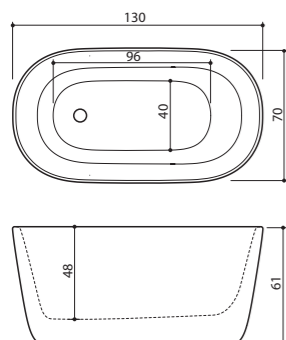

## CUSTOM PROGRAM

- › Tabletop up to 300 cm
- › Freedom in basin(s) positioning
- › Maximum 5 basins in a tabletop
- › Five different basin types:
  - large rectangular (50x32 cm)
  - small rectangular (48x26,5 cm)
  - oval (50x32 cm)
  - round (Ø 40 cm)
  - extra large rectangular (55x40 cm)
  - extra wide rectangular (65x32 cm)

MARIN 170

170 x 74 x 63 cm / 260 l / 100 kg

MEZZO

182 x 86 x 80/64 cm / 250 l / 135 kg

MARIN 180

179 x 84 x 63 cm / 335 l / 115 kg

DUNE

174 x 79 x 63 cm / 260 l / 105 kg

### ALLURE

Ø 134 x 64 cm / 400 l / 130 kg

### AZUR 130

130 x 70 x 61 cm / 190 l / 75 kg

64