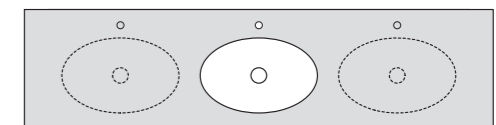

CUSTOM PROGRAM

- › Tabletop up to 300 cm
- › Freedom in basin(s) positioning
- › Maximum 5 basins in a tabletop
- › Five different basin types:
  - large rectangular (50x32 cm)
  - small rectangular (48x26,5 cm)
  - oval (50x32 cm)
  - round (Ø 40 cm)
  - extra large rectangular (55x40 cm)
  - extra wide rectangular (65x32 cm)