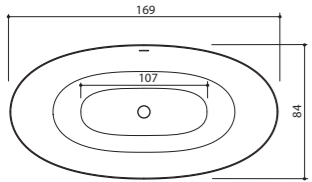

169 x 84 x 62 cm / 280 l / 90 kg