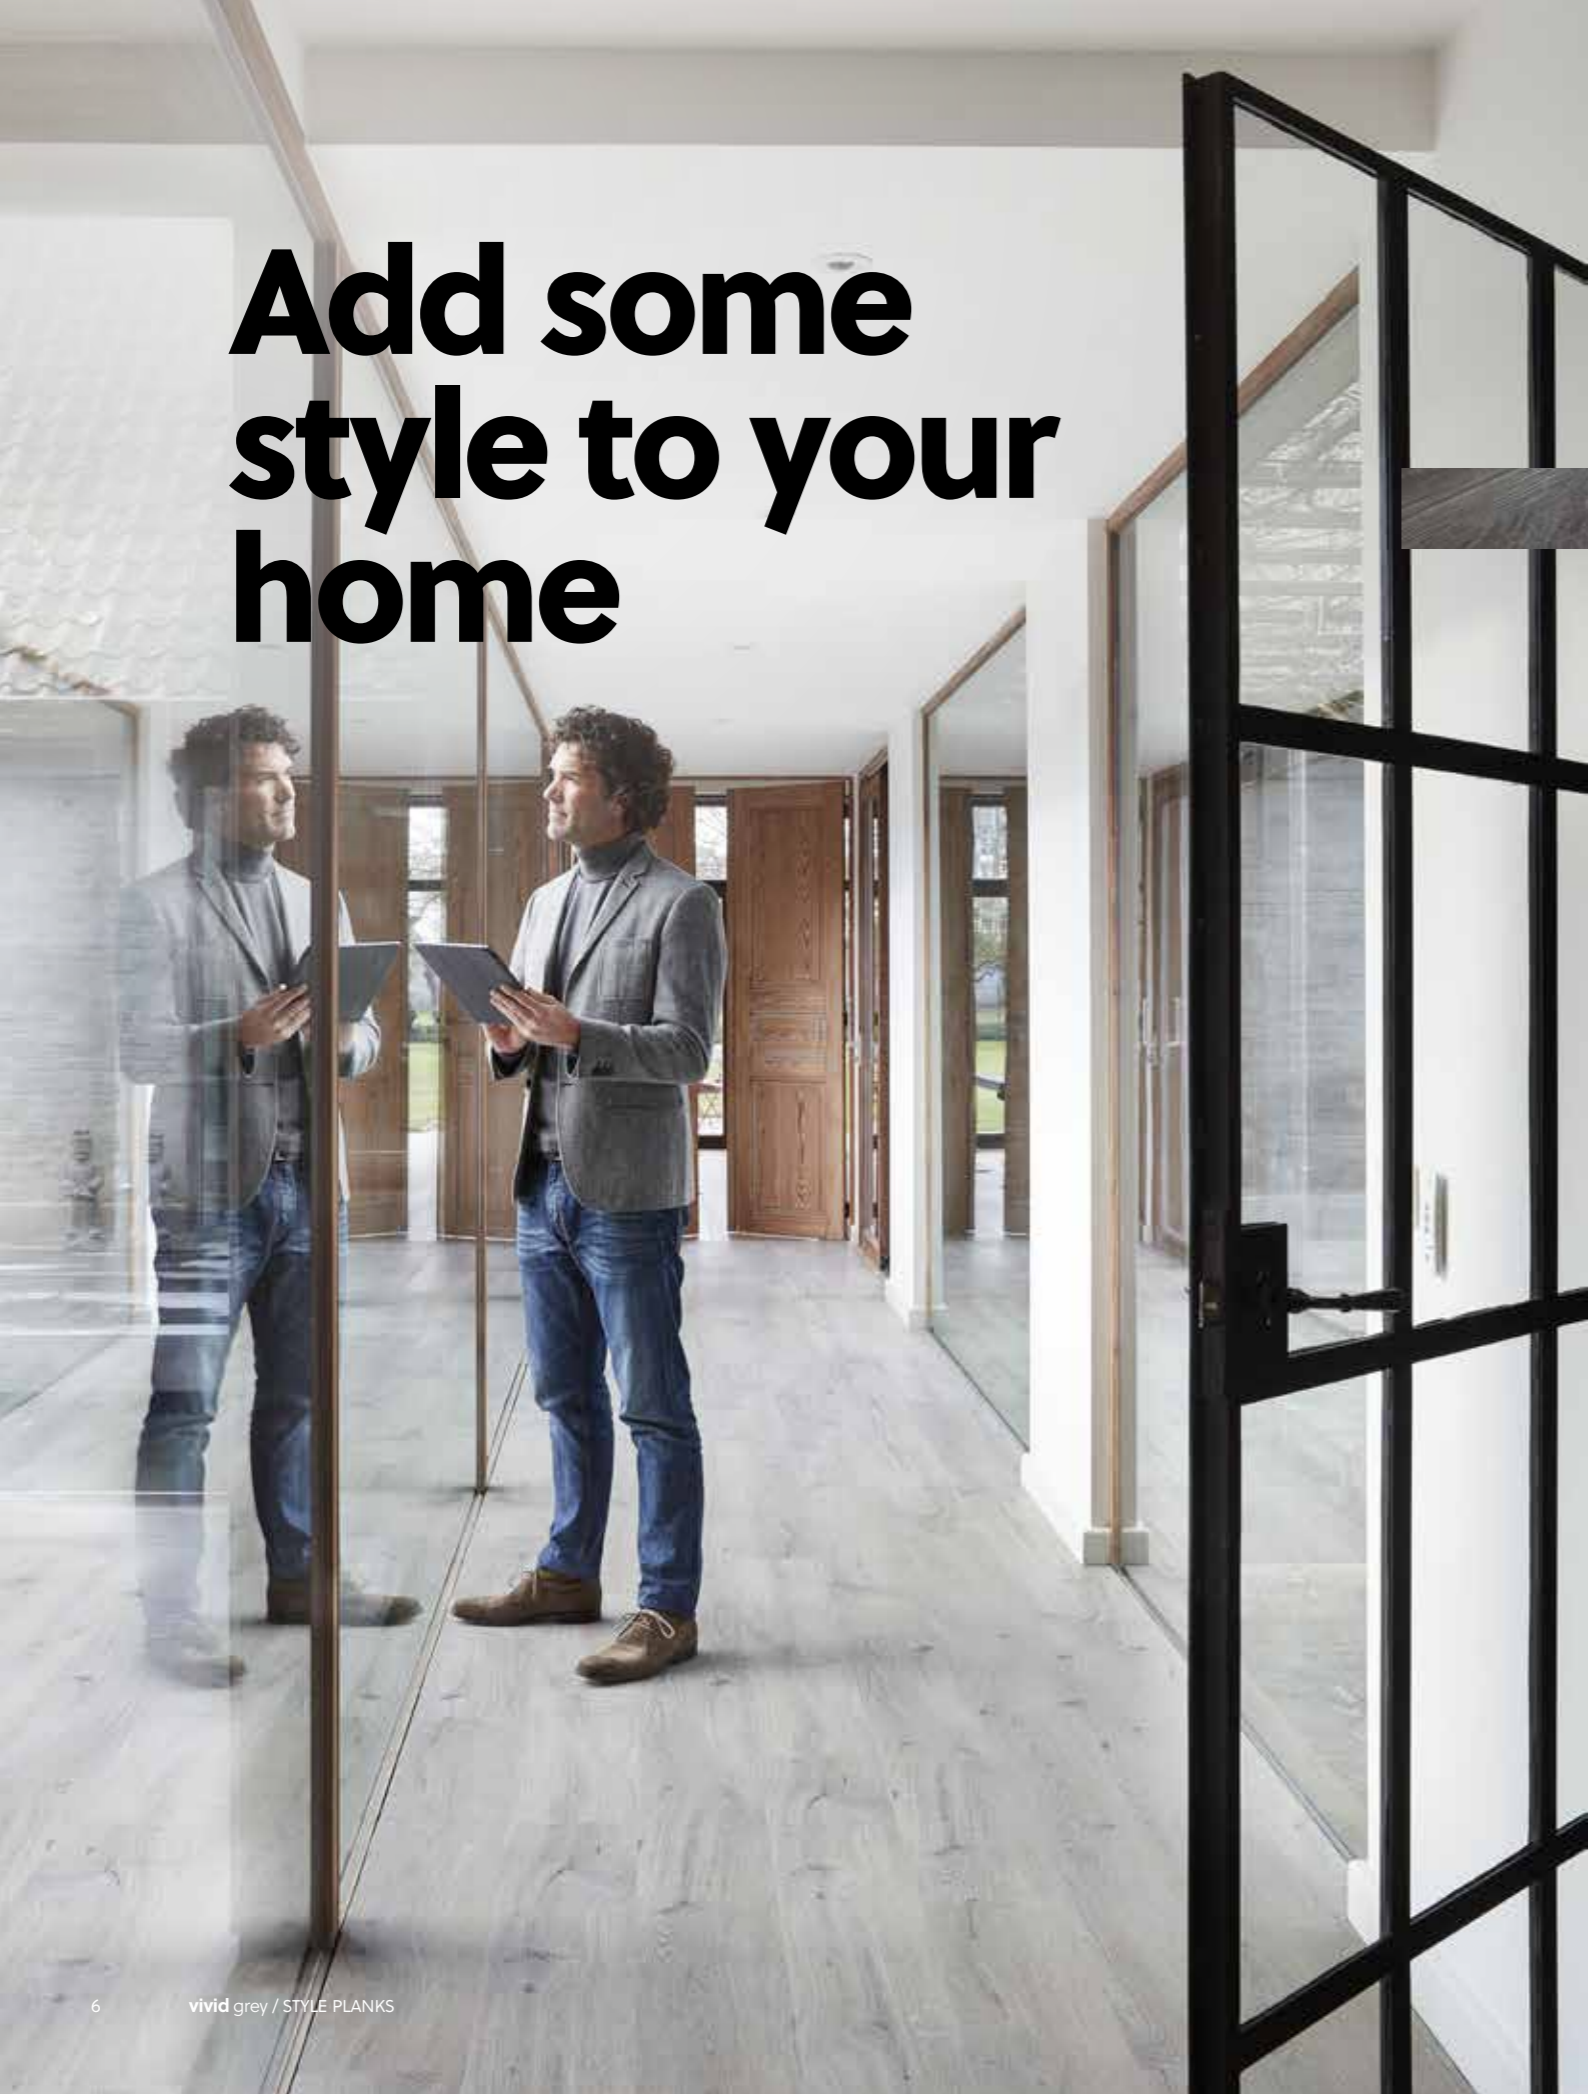

# Add some style to your home

Great design that doesn't stop you from living.

**Stay close to nature. Feel the structure and look at the colours of real wood.**

A wide-angle photograph of a modern living room. The room features a light-colored wood plank ceiling with recessed lighting. The walls are a neutral, light tone. On the left, there are three windows with light-colored curtains. In the center, a grey sectional sofa is arranged in an L-shape. In front of it is a round, two-tiered coffee table with a gold top and a dark base. To the right, there is a fireplace with a glass front and a fire burning inside. A dog is lying on the floor near the fireplace. A round mirror is mounted on the wall above the sofa. The overall aesthetic is clean, minimalist, and contemporary.