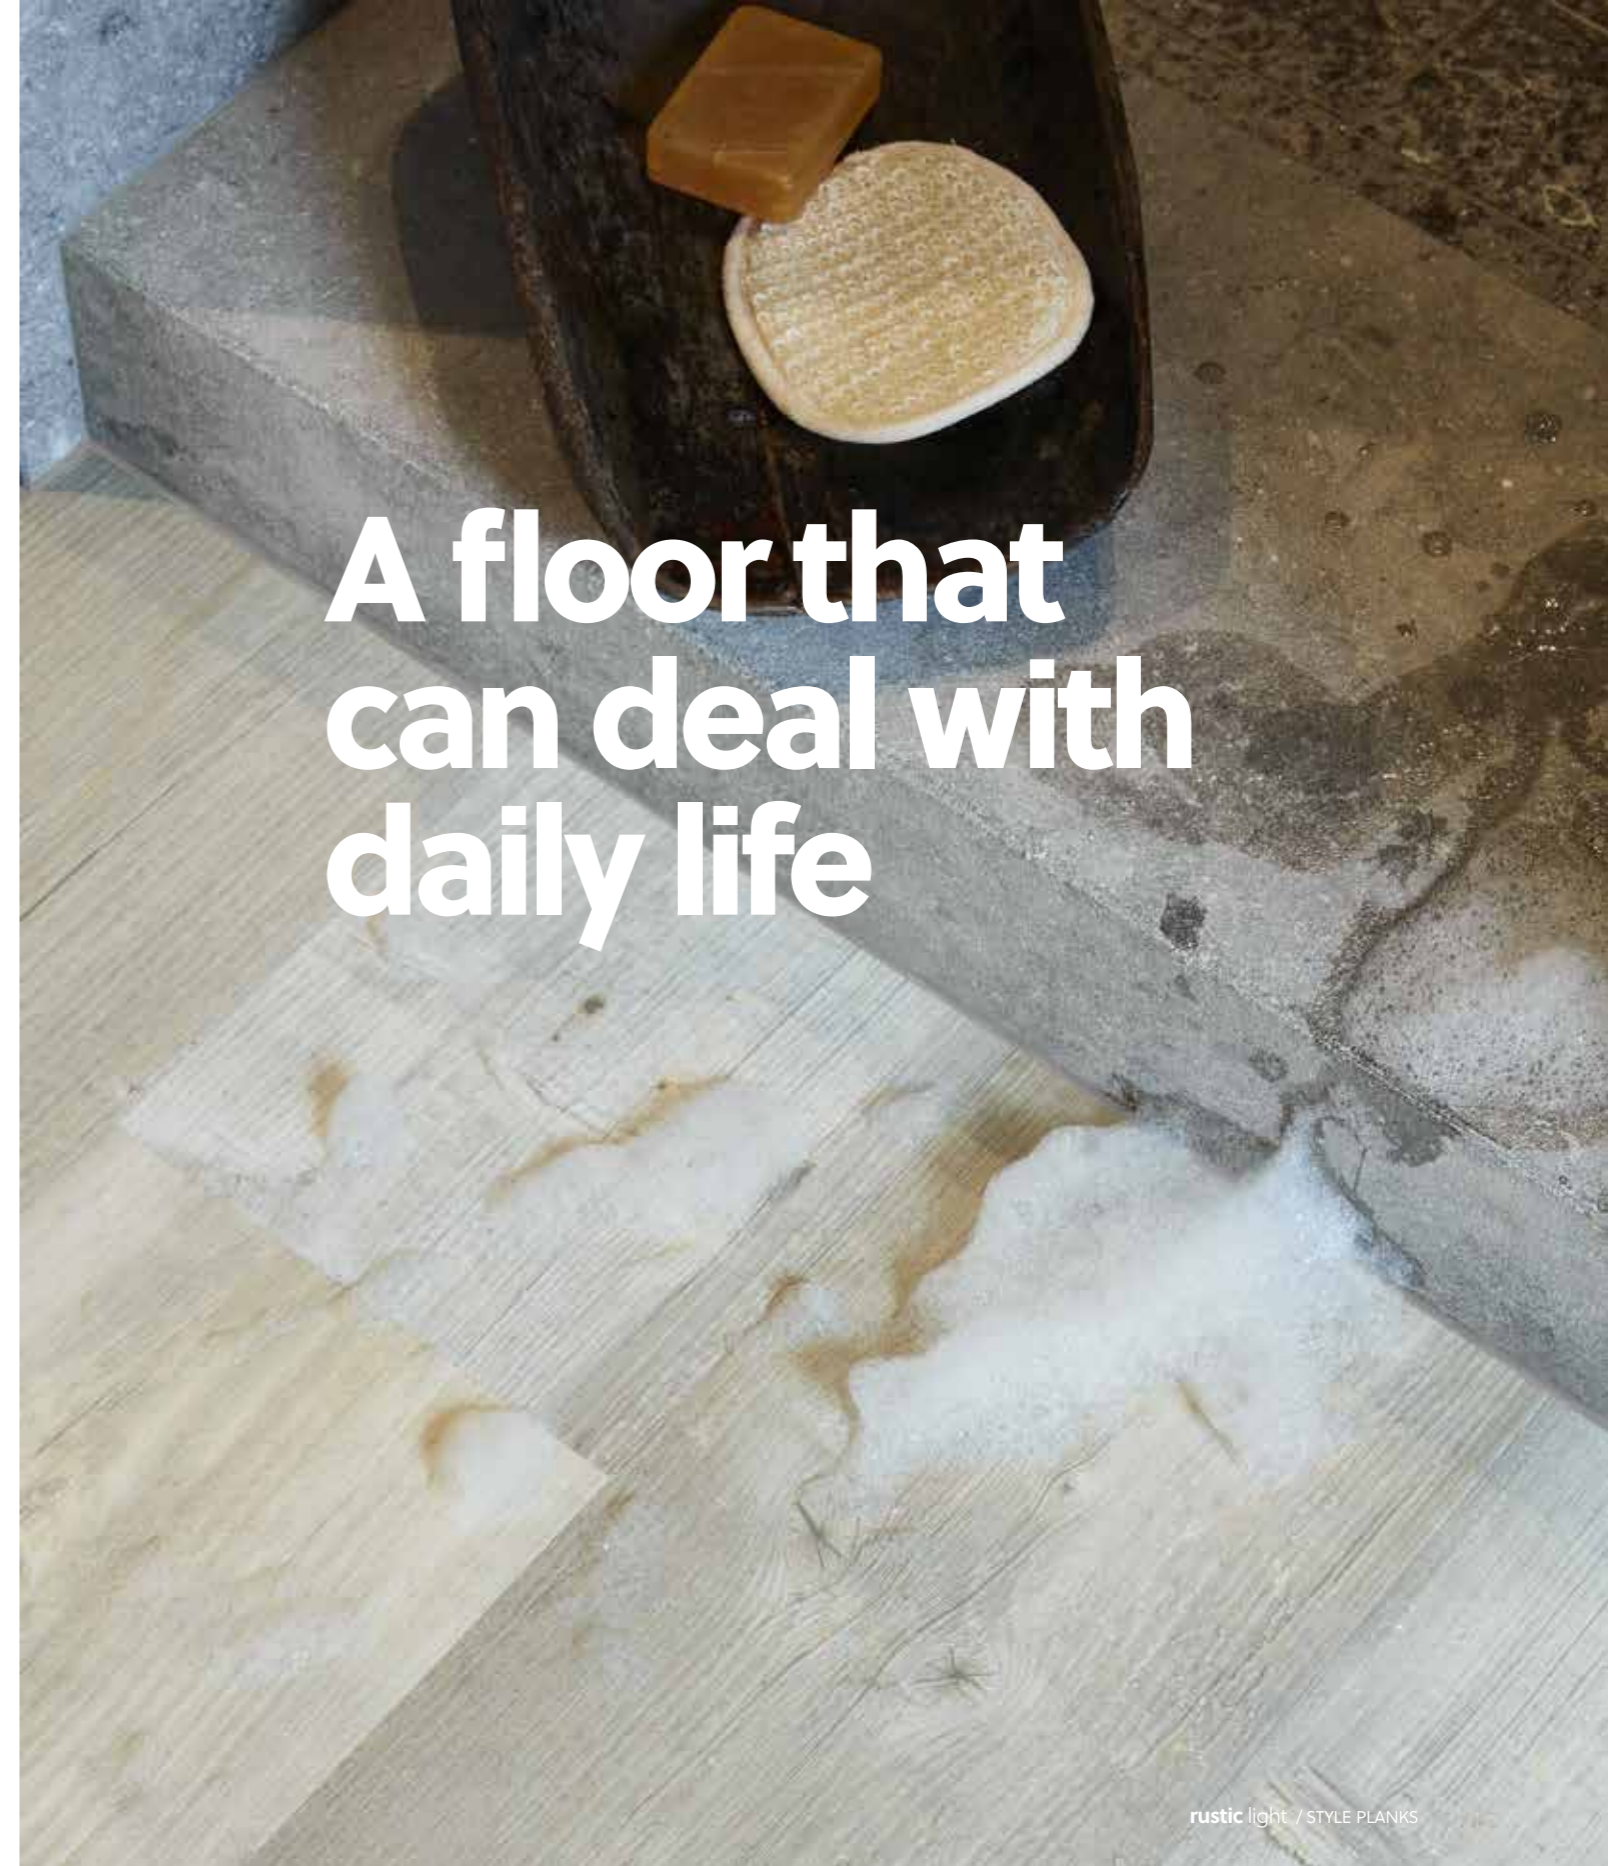

easy
maintenance

lifetime
warranty

This floor can **handle anything**

Our stain and scratch resistant coating provides a worry-free use and easy maintenance.

Our floors are waterproof. So any mop, sweeper or vacuum cleaner will do the job. To enjoy your floor for many many years, we have products that provide that extra boost of treatment.

Our PU protector adds extra protection to the finish, while the cleaner keeps your floor impeccable and hygienic at all times.

A floor that can deal with daily life

rustic light / STYLE PLANKS