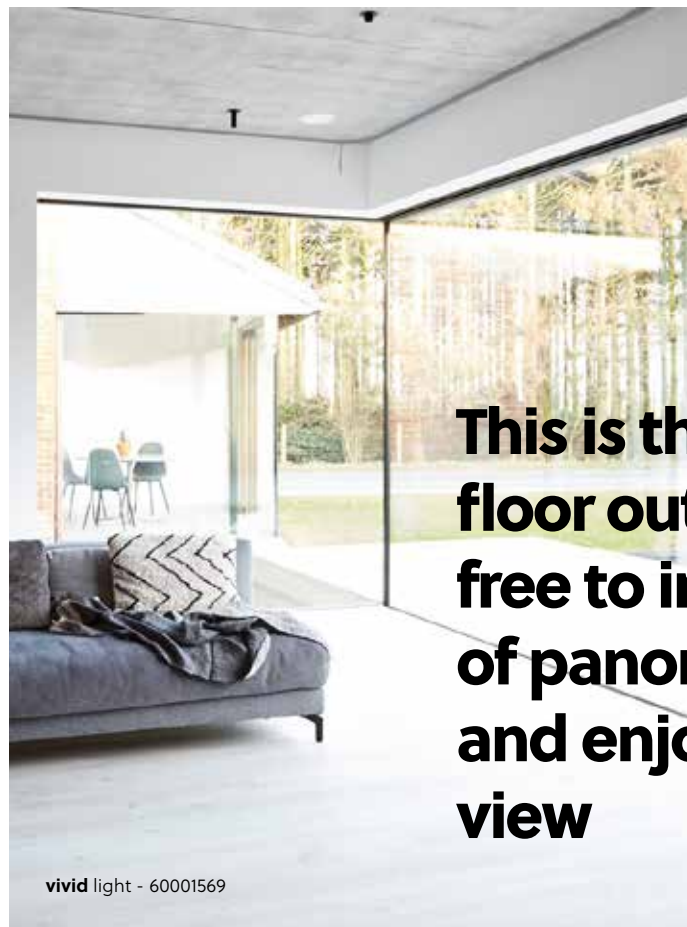

A herringbone pattern?  
Sure, why not.  
Get creative with our  
DreamClick®

elegant dark grey - 60001565

Light & rigid floors  
Made in Belgium

vivid light - 60001569

This is the most stable  
floor out there. Feel  
free to install it in front  
of panoramic windows  
and enjoy an incredible  
view