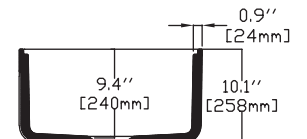

### Details & Specifications

Product Code	10FR81084
Finish	Fine Fireclay Material
Family	FERRARA
Dimensions	838 x 506 x 258 mm
Type	Apron Front
Color	COLORISVEA
No. of Bowls	One
Step Rim	Yes
Overflow Hole	No
Reversible	Yes
Warranty	10 years