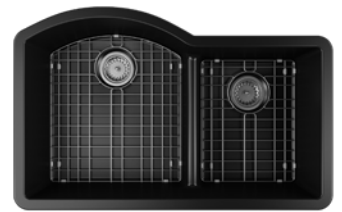

BLACK - 2N

Details & Specifications

Product Code	10PD80384, 10PD82384
Finish	Fine Fireclay Material
Family	PADOVA
Dimensions	838 x 533 x 250 mm
Type	Undermount
Color	COLORISVEA
No. of Bowls	Two
Step Rim	No
Overflow Hole	
10PD80384	No
10PD82384	Yes
Reversible	No
Warranty	10 years