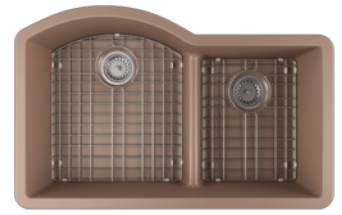

10PD80384, 10PD82384

Double Bowl

33" X 21"

TAUPE - 2H

Details & Specifications

Product Code	10PD80384, 10PD82384
Finish	Fine Fireclay Material
Family	PADOVA
Dimensions	838 x 533 x 250 mm
Type	Undermount
Color	COLORISVEA
No. of Bowls	Two
Step Rim	No
Overflow Hole	
10PD80384	No
10PD82384	Yes
Reversible	No
Warranty	10 years

Accessories