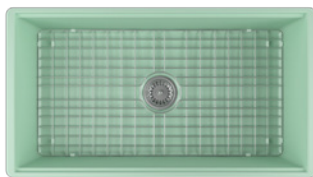

## 10SV81084

Single Bowl, Step Rim, Reversible

33" X 18"

WHITE

MATTE WHITE - 2L

IVORY - 2K

TAUPE - 2H

MINT - 2T