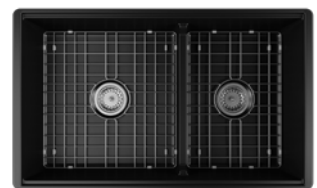

BLACK - 2N

Details & Specifications

Product Code	10FR81284
Finish	Fine Fireclay Material
Family	FERRARA
Dimensions	838 x 506 x 258 mm
Type	Apron Front
Color	COLORISVEA
No. of Bowls	Two
Step Rim	Yes
Overflow Hole	No
Reversible	Yes
Warranty	10 years