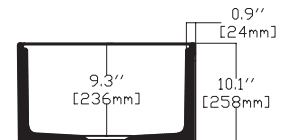

Details & Specifications

Product Code	10RV81284
Finish	Fine Fireclay Material
Family	RAVENA
Dimensions	838 x 460 x 258 mm
Type	Apron Front
Color	COLORISVEA
No. of Bowls	Two
Step Rim	Yes
Overflow Hole	No
Reversible	Yes
Warranty	10 years