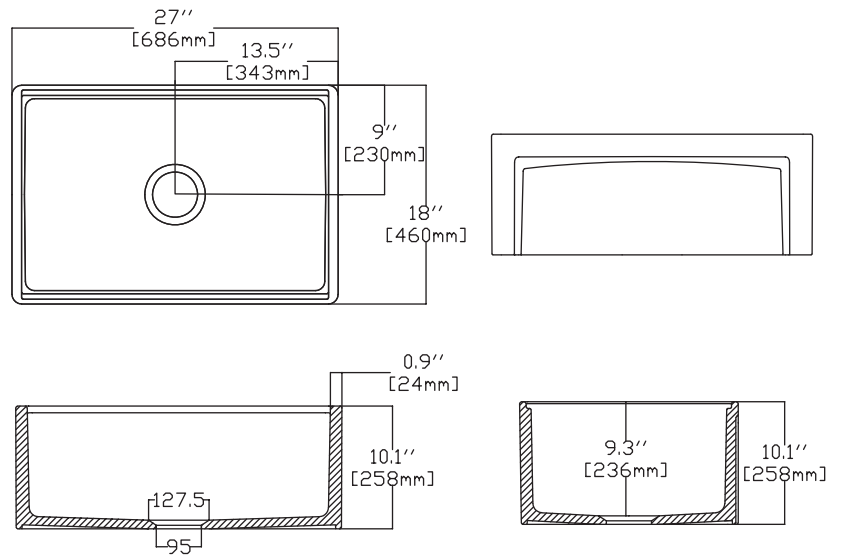

10SV81069

Single Bowl, Step Rim, Reversible
27" X 18"

Details & Specifications

Product Code	10SV81069
Finish	Fine Fireclay Material
Family	SAVONNA
Dimensions	686 x 460 x 258 mm
Type	Apron Front
Color	COLORISVEA
No. of Bowls	One
Step Rim	Yes
Overflow Hole	No
Reversible	Yes
Warranty	10 years

Accessories