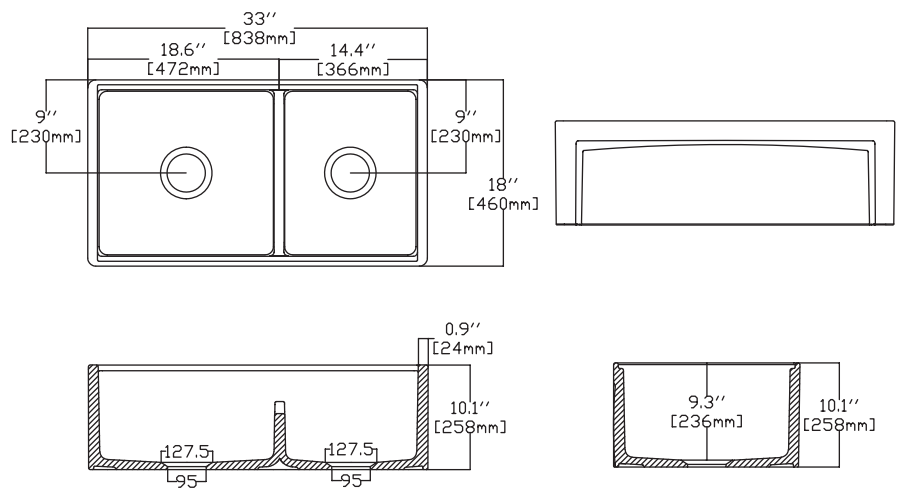

10SV81284

Double Bowl, Step Rim, Reversible
33" X 18"

MINT - 2T

SALMON - 2S

ANTHRACITE - 2C

BLACK - 2N

Details & Specifications

Product Code	10SV81284
Finish	Fine Fireclay Material
Family	SAVONNA
Dimensions	838 x 460 x 258 mm
Type	Apron Front
Color	COLORISVEA
No. of Bowls	Two
Step Rim	Yes
Overflow Hole	No
Reversible	Yes
Warranty	10 years

Accessories