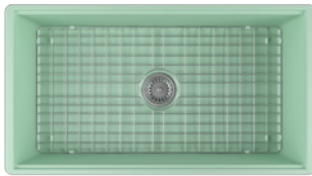

## 10RV81084

Single Bowl, Step Rim, Reversible  
33" X 18"

WHITE

MATTE WHITE - 2L

IVORY - 2K

TAUPE - 2H

MINT - 2T

SALMON - 2S