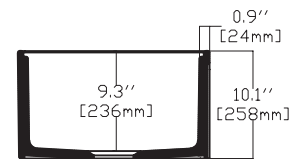

10RV81061

Single Bowl, Step Rim, Reversible
24" X 18"

Details & Specifications

Product Code	10RV81061
Finish	Fine Fireclay Material
Family	RAVENA
Dimensions	610 x 460 x 258 mm
Type	Apron Front
Color	COLORISVEA
No. of Bowls	One
Step Rim	Yes
Overflow Hole	No
Reversible	Yes
Warranty	10 years

Accessories