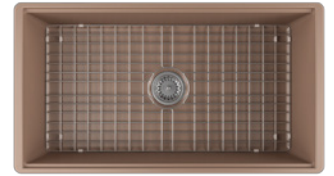

## 10RV81084

Single Bowl, Step Rim, Reversible  
33" X 18"

WHITE

MATTE WHITE - 2L

IVORY - 2K

TAUPE - 2H

MINT - 2T

SALMON - 2S