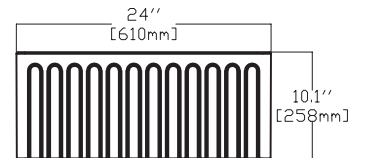

10RV81061

Single Bowl, Step Rim, Reversible
24" X 18"

Details & Specifications

Product Code	10RV81061
Finish	Fine Fireclay Material
Family	RAVENA
Dimensions	610 x 460 x 258 mm
Type	Apron Front
Color	COLORISVEA
No. of Bowls	One
Step Rim	Yes
Overflow Hole	No
Reversible	Yes
Warranty	10 years

Accessories