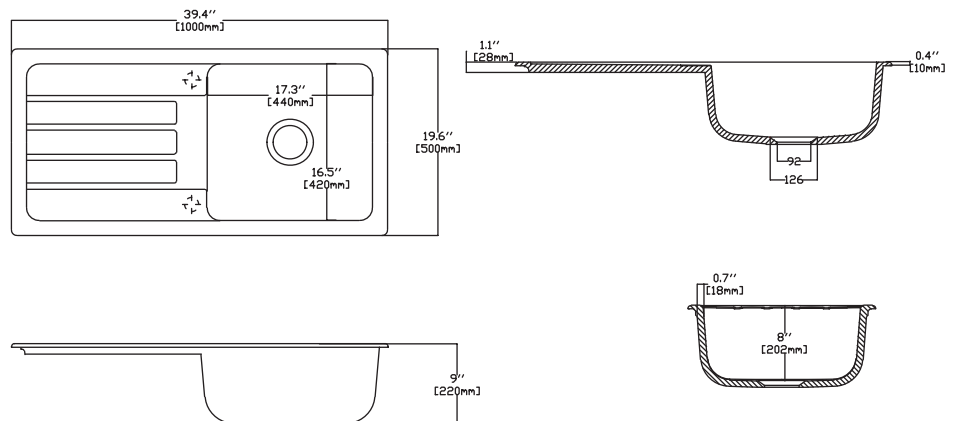

10VR84100

Single Bowl
39,4" X 19,6"

Details & Specifications

Product Code	10VR84100
Finish	Fine Fireclay Material
Family	VERONA
Dimensions	1000 x 500 x 220 mm
Type	Drop-in
Color	COLORISVEA
No. of Bowls	One
Step Rim	No
Overflow Hole	No
Reversible	Yes
Warranty	10 years

Accessories