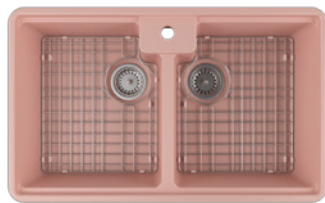

## 10BF82280

Double Bowl, With Overflow Hole, Step Rim

31,5" X 19,3"

WHITE

MATTE WHITE - 2L

IVORY - 2K

TAUPE - 2H

MINT - 2T