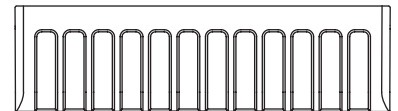

Details & Specifications

Product Code	10FR81091
Finish	Fine Fireclay Material
Family	FERRARA
Dimensions	838 x 506 x 258 mm
Type	Apron Front
Color	COLORISVEA
No. of Bowls	One
Step Rim	Yes
Overflow Hole	No
Reversible	Yes
Warranty	10 years