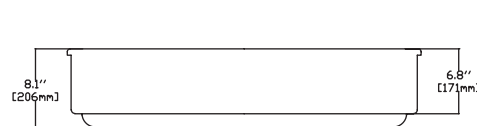

### Details & Specifications

Product Code	10SN81293
Finish	Fine Fireclay Material
Family	SIENA
Dimensions	800 x 490 x 273 mm
Type	Apron Front
Color	COLORISVEA
No. of Bowls	Two
Step Rim	Yes
Overflow Hole	No
Selftrim	Yes
Reversible	No