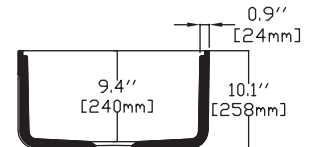

10FR81284

Double Bowl, Step Rim, Reversible
33" X 20"

Details & Specifications

Product Code	10FR81284
Finish	Fine Fireclay Material
Family	FERRARA
Dimensions	838 x 506 x 258 mm
Type	Apron Front
Color	COLORISVEA
No. of Bowls	Two
Step Rim	Yes
Overflow Hole	No
Reversible	Yes
Warranty	10 years

Accessories