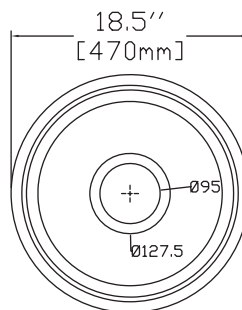

Accessories