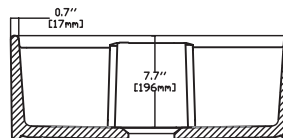

### Details & Specifications

Product Code	10BF82060
Finish	Fine Fireclay Material
Family	BELFAST
Dimensions	600 x 490 x 220 mm
Type	Apron Front
Color	COLORISVEA
No. of Bowls	One
Step Rim	Yes
Overflow Hole	Yes
Reversible	No
Warranty	10 years