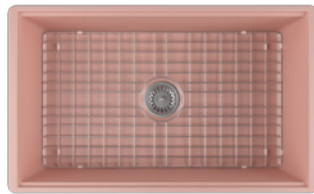

## 10SV81076

Single Bowl, Step Rim, Reversible  
30" X 18"

WHITE

MATTE WHITE - 2L

IVORY - 2K

TAUPE - 2H

MINT - 2T

SALMON - 2S