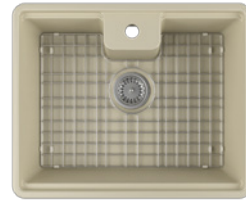

## 10BF81060

Single Bowl, Step Rim

23,6" X 19,3"

WHITE

MATTE WHITE - 2L

IVORY - 2K

TAUPE - 2H

MINT - 2T