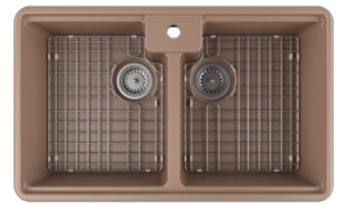

## 10BF82280

Double Bowl, With Overflow Hole, Step Rim

31,5" X 19,3"

WHITE

MATTE WHITE - 2L

IVORY - 2K

TAUPE - 2H

MINT - 2T