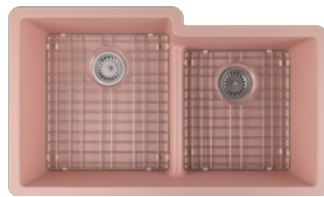

10PD80284, 10PD82284

Double Bowl

33" X 19"

SALMON - 2S

Details & Specifications

Product Code	10PD80284, 10PD82284
Finish	Fine Fireclay Material
Family	PADOVA
Dimensions	838 x 500 x 250 mm
Type	Undermount
Color	COLORISVEA
No. of Bowls	Two
Step Rim	No
Overflow Hole	
10PD80284	No
10PD82284	Yes
Reversible	No
Warranty	10 years

Accessories