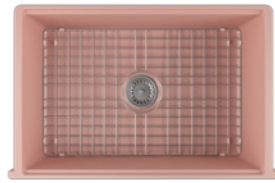

## 10GN79072, 10GN82072

Single Bowl, Step Rim

27" X 18"

WHITE

MATTE WHITE - 2L

IVORY - 2K

TAUPE - 2H

MINT - 2T