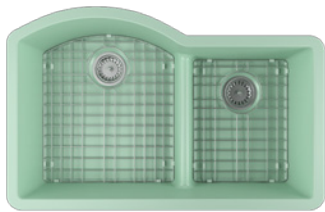

10PD80384, 10PD82384

Double Bowl

33" X 21"

MINT - 2T

Details & Specifications

Product Code	10PD80384, 10PD82384
Finish	Fine Fireclay Material
Family	PADOVA
Dimensions	838 x 533 x 250 mm
Type	Undermount
Color	COLORISVEA
No. of Bowls	Two
Step Rim	No
Overflow Hole	
10PD80384	No
10PD82384	Yes
Reversible	No
Warranty	10 years

Accessories