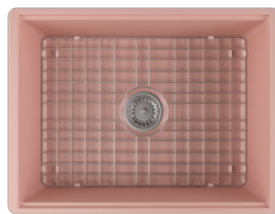

## 10RV81061

Single Bowl, Step Rim, Reversible  
24" X 18"

WHITE

MATTE WHITE - 2L

IVORY - 2K

TAUPE - 2H

MINT - 2T

SALMON - 2S