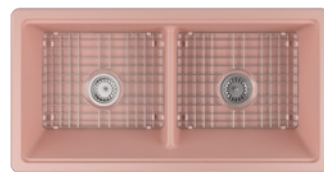

10SN81293

Double Bowl, Step Rim

36,6" X 18,9"

SALMON - 2S

Details & Specifications

Product Code	10SN81293
Finish	Fine Fireclay Material
Family	SIENA
Dimensions	800 x 490 x 273 mm
Type	Apron Front
Color	COLORISVEA
No. of Bowls	Two
Step Rim	Yes
Overflow Hole	No
Selftrim	Yes
Reversible	No

Accessories