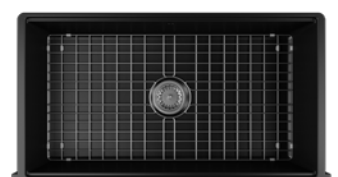

10GN79087, 10GN82087

Single Bowl, Step Rim

33" X 18"

BLACK - 2N

Details & Specifications

Product Code	10GN79087, 10GN82087
Finish	Fine Fireclay Material
Family	GENOVA
Dimensions	838 x 460 x 258 mm
Type	Apron Front
Color	COLORISVEA
No. of Bowls	One
Step Rim	Yes
Overflow Hole	
10GN79087	No
10FR81091	Yes
Selftrim	Yes
Reversible	No
Warranty	10 years

Accessories