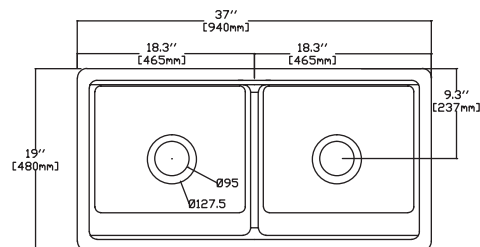

### Details & Specifications

Product Code	10SN81293
Finish	Fine Fireclay Material
Family	SIENA
Dimensions	800 x 490 x 273 mm
Type	Apron Front
Color	COLORISVEA
No. of Bowls	Two
Step Rim	Yes
Overflow Hole	No
Selftrim	Yes
Reversible	No