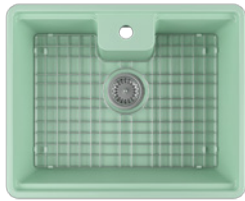

## 10BF81060

Single Bowl, Step Rim

23,6" X 19,3"

WHITE

MATTE WHITE - 2L

IVORY - 2K

TAUPE - 2H

MINT - 2T