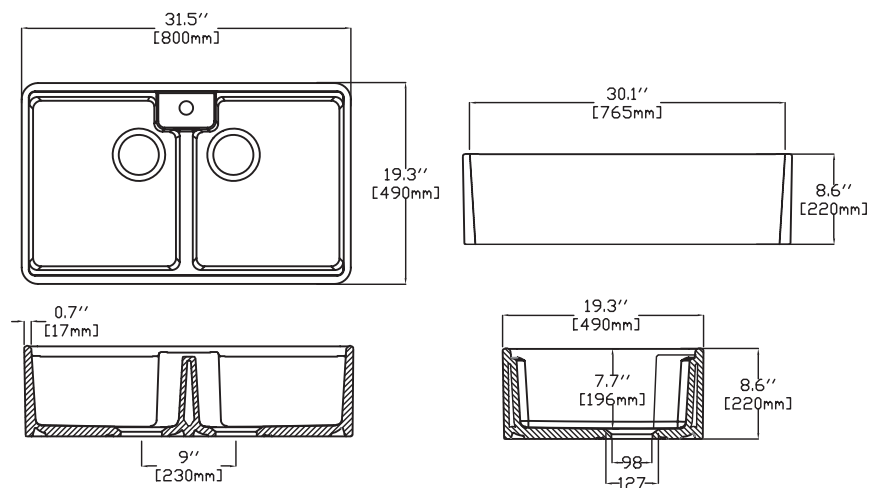

### Details & Specifications

Product Code	10BF81280
Finish	Fine Fireclay Material
Family	BELFAST
Dimensions	800 x 490 x 220 mm
Type	Apron Front
Color	COLORISVEA
No. of Bowls	Two
Step Rim	Yes
Overflow Hole	No
Reversible	No
Warranty	10 years