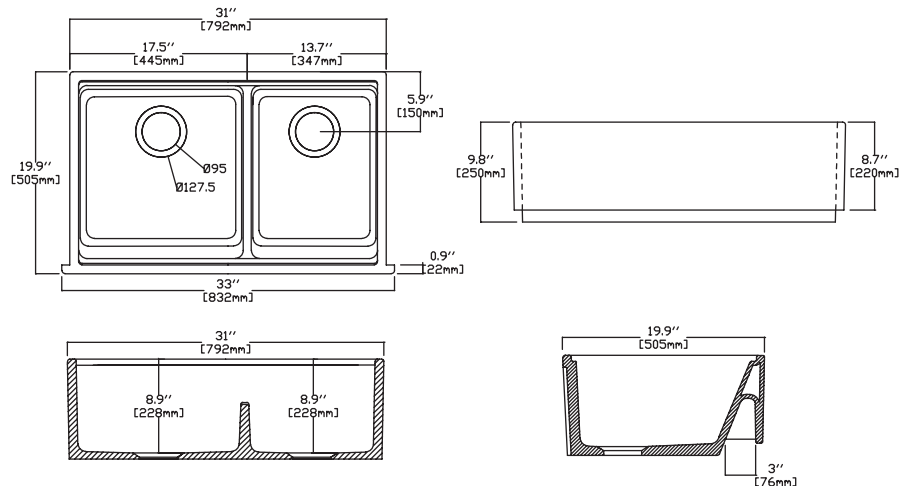

### Details & Specifications

Product Code	10SN81283
Finish	Fine Fireclay Material
Family	SIENA
Dimensions	792 x 505 x 220 mm
Type	Apron Front
Color	COLORISVEA
No. of Bowls	Two
Step Rim	Yes
Overflow Hole	No
Selftrim	Yes
Reversible	No