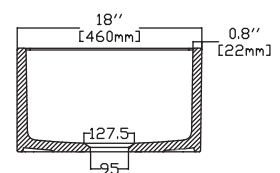

### Details & Specifications

<b>Product Code</b>	10GN79287, 10GN82287
<b>Finish</b>	Fine Fireclay Material
<b>Family</b>	GENOVA
<b>Dimensions</b>	838 x 460 x 258 mm
<b>Type</b>	Apron Front
<b>Color</b>	COLORISVEA
<b>No. of Bowls</b>	Two
<b>Step Rim</b>	Yes
<b>Overflow Hole</b>	
10GN79287	No
10GN82287	Yes
<b>Selftrim</b>	Yes
<b>Reversible</b>	No
<b>Warranty</b>	10 years