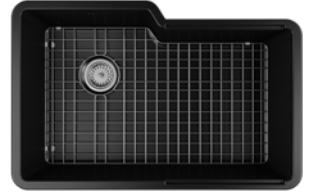

BLACK - 2N

Details & Specifications

Product Code	10PC81380, 10PC82380
Finish	Fine Fireclay Material
Family	PESCARA
Dimensions	794 x 516 x 250 mm
Type	Undermount
Color	COLORISVEA
No. of Bowls	One
Step Rim	Yes
Overflow Hole	
10PC81380	No
10PC82380	Yes
Reversible	No
Warranty	10 years