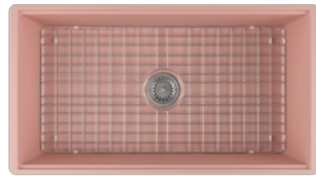

## 10RV81084

Single Bowl, Step Rim, Reversible  
33" X 18"

WHITE

MATTE WHITE - 2L

IVORY - 2K

TAUPE - 2H

MINT - 2T

SALMON - 2S