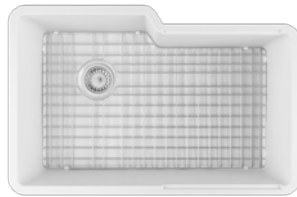

MATTE WHITE - 2L