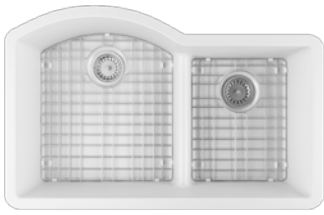

10PD80384, 10PD82384

Double Bowl

33" X 21"

WHITE