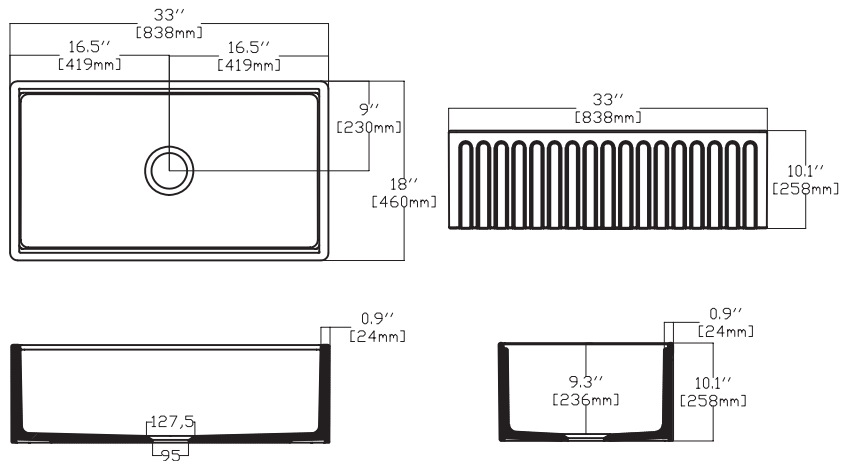

Details & Specifications

Product Code	10RV81084
Finish	Fine Fireclay Material
Family	RAVENA
Dimensions	838 x 460 x 258 mm
Type	Apron Front
Color	COLORISVEA
No. of Bowls	One
Step Rim	Yes
Overflow Hole	No
Reversible	Yes
Warranty	10 years