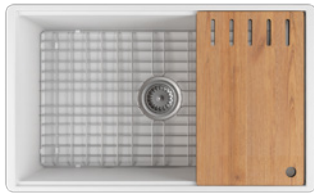

10SV81076

Single Bowl, Step Rim, Reversible
30" X 18"

WHITE