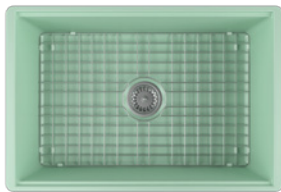

## 10SV81069

Single Bowl, Step Rim, Reversible  
27" X 18"

WHITE

MATTE WHITE - 2L

IVORY - 2K

TAUPE - 2H

MINT - 2T

SALMON - 2S