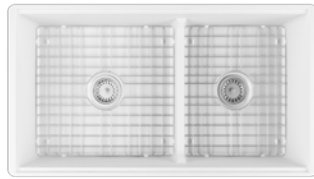

MATTE WHITE - 2L