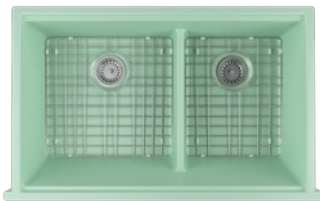

10SN81283

Double Bowl, Step Rim

33" X 20"

MINT - 2T

Details & Specifications

Product Code	10SN81283
Finish	Fine Fireclay Material
Family	SIENA
Dimensions	792 x 505 x 220 mm
Type	Apron Front
Color	COLORISVEA
No. of Bowls	Two
Step Rim	Yes
Overflow Hole	No
Selftrim	Yes
Reversible	No

Accessories