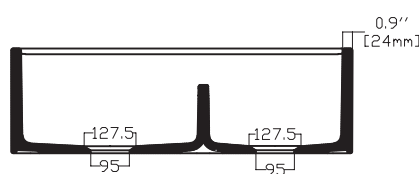

10RV81284

Double Bowl, Step Rim, Reversible
33" X 18"

MINT - 2T

SALMON - 2S

ANTHRACITE - 2C

BLACK - 2N

Details & Specifications

Product Code	10RV81284
Finish	Fine Fireclay Material
Family	RAVENA
Dimensions	838 x 460 x 258 mm
Type	Apron Front
Color	COLORISVEA
No. of Bowls	Two
Step Rim	Yes
Overflow Hole	No
Reversible	Yes
Warranty	10 years

Accessories