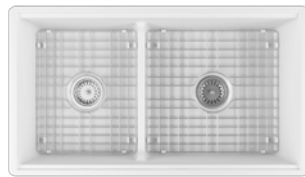

MATTE WHITE - 2L