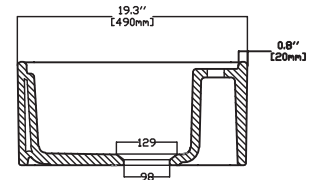

### Details & Specifications

Product Code	10BF81060
Finish	Fine Fireclay Material
Family	BELFAST
Dimensions	600 x 490 x 220 mm
Type	Apron Front
Color	COLORISVEA
No. of Bowls	One
Step Rim	Yes
Overflow Hole	No
Reversible	No
Warranty	10 years