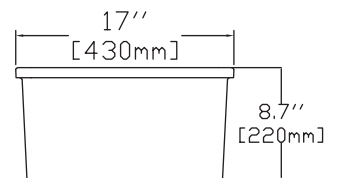

10PC81043, 10PC82043

Single Bowl, Step Rim

17" X 17"

Details & Specifications

Product Code	10PC81043, 10PC82043
Finish	Fine Fireclay Material
Family	PESCARA
Dimensions	430 x 430 x 220 mm
Type	Undermount
Color	COLORISVEA
No. of Bowls	One
Step Rim	Yes
Overflow Hole	
10PC81043	No
10PC82043	Yes
Reversible	No
Warranty	10 years

Accessories