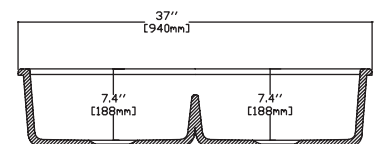

### Details & Specifications

Product Code	10SN81293
Finish	Fine Fireclay Material
Family	SIENA
Dimensions	800 x 490 x 273 mm
Type	Apron Front
Color	COLORISVEA
No. of Bowls	Two
Step Rim	Yes
Overflow Hole	No
Selftrim	Yes
Reversible	No