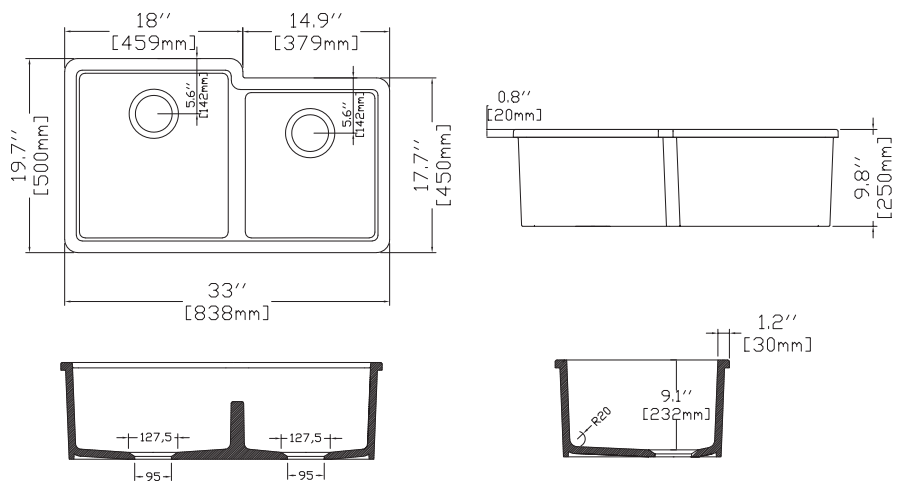

### Details & Specifications

<b>Product Code</b>	10PD80284, 10PD82284
<b>Finish</b>	Fine Fireclay Material
<b>Family</b>	PADOVA
<b>Dimensions</b>	838 x 500 x 250 mm
<b>Type</b>	Undermount
<b>Color</b>	COLORISVEA
<b>No. of Bowls</b>	Two
<b>Step Rim</b>	No
<b>Overflow Hole</b>	
10PD80284	No
10PD82284	Yes
<b>Reversible</b>	No
<b>Warranty</b>	10 years