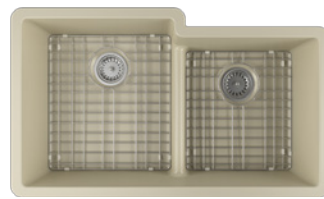

10PD80284, 10PD82284

Double Bowl

33" X 19"

IVORY - 2K

Details & Specifications

Product Code	10PD80284, 10PD82284
Finish	Fine Fireclay Material
Family	PADOVA
Dimensions	838 x 500 x 250 mm
Type	Undermount
Color	COLORISVEA
No. of Bowls	Two
Step Rim	No
Overflow Hole	
10PD80284	No
10PD82284	Yes
Reversible	No
Warranty	10 years

Accessories