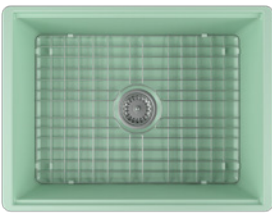

## 10RV81061

Single Bowl, Step Rim, Reversible  
24" X 18"

WHITE

MATTE WHITE - 2L

IVORY - 2K

TAUPE - 2H

MINT - 2T

SALMON - 2S