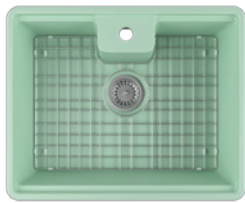

## 10BF82060

Single Bowl, With Overflow Hole, Step Rim

23,6" X 19,3"

WHITE

MATTE WHITE - 2L

IVORY - 2K

TAUPE - 2H

MINT - 2T