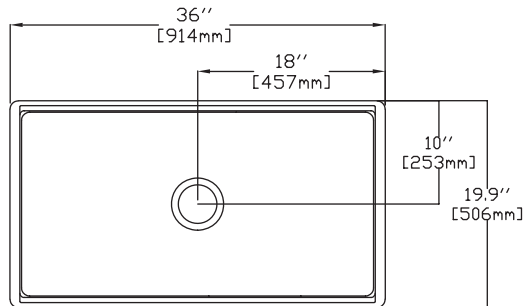

Accessories