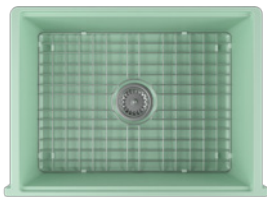

## 10GN79064, 10GN82064

Single Bowl, Step Rim

24" X 18"

WHITE

MATTE WHITE - 2L

IVORY - 2K

TAUPE - 2H

MINT - 2T