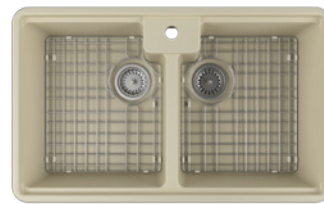

## 10BF82280

Double Bowl, With Overflow Hole, Step Rim

31,5" X 19,3"

WHITE

MATTE WHITE - 2L

IVORY - 2K

TAUPE - 2H

MINT - 2T