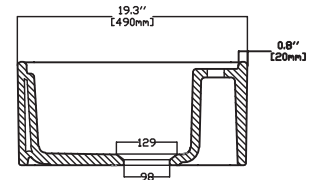

### Details & Specifications

Product Code	10BF82060
Finish	Fine Fireclay Material
Family	BELFAST
Dimensions	600 x 490 x 220 mm
Type	Apron Front
Color	COLORISVEA
No. of Bowls	One
Step Rim	Yes
Overflow Hole	Yes
Reversible	No
Warranty	10 years