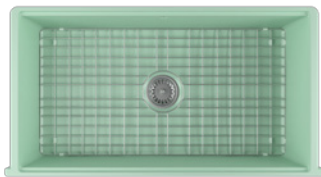

## 10GN79087, 10GN82087

Single Bowl, Step Rim

33" X 18"

WHITE

MATTE WHITE - 2L

IVORY - 2K

TAUPE - 2H

MINT - 2T