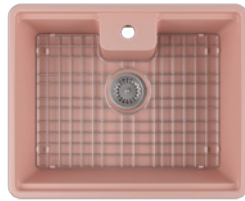

## 10BF81060

Single Bowl, Step Rim

23,6" X 19,3"

WHITE

MATTE WHITE - 2L

IVORY - 2K

TAUPE - 2H

MINT - 2T