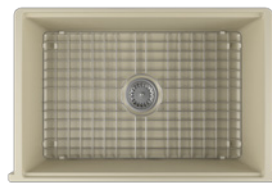

## 10GN79072, 10GN82072

Single Bowl, Step Rim

27" X 18"

WHITE

MATTE WHITE - 2L

IVORY - 2K

TAUPE - 2H

MINT - 2T