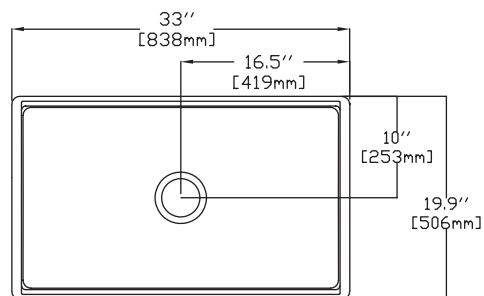

### Details & Specifications

Product Code	10FR81084
Finish	Fine Fireclay Material
Family	FERRARA
Dimensions	838 x 506 x 258 mm
Type	Apron Front
Color	COLORISVEA
No. of Bowls	One
Step Rim	Yes
Overflow Hole	No
Reversible	Yes
Warranty	10 years