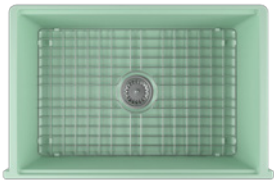

## 10GN79072, 10GN82072

Single Bowl, Step Rim

27" X 18"

WHITE

MATTE WHITE - 2L

IVORY - 2K

TAUPE - 2H

MINT - 2T