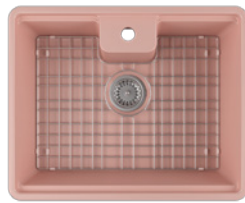

## 10BF82060

Single Bowl, With Overflow Hole, Step Rim

23,6" X 19,3"

WHITE

MATTE WHITE - 2L

IVORY - 2K

TAUPE - 2H

MINT - 2T