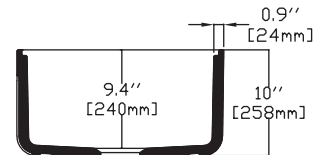

Details & Specifications

Product Code	10FR81091
Finish	Fine Fireclay Material
Family	FERRARA
Dimensions	838 x 506 x 258 mm
Type	Apron Front
Color	COLORISVEA
No. of Bowls	One
Step Rim	Yes
Overflow Hole	No
Reversible	Yes
Warranty	10 years