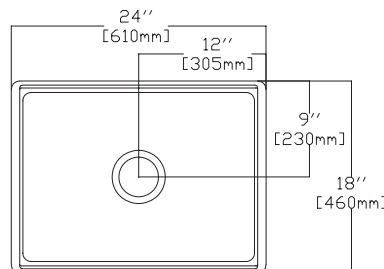

Accessories