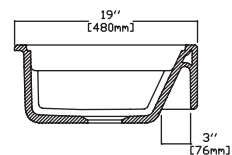

### Details & Specifications

Product Code	10SN81293
Finish	Fine Fireclay Material
Family	SIENA
Dimensions	800 x 490 x 273 mm
Type	Apron Front
Color	COLORISVEA
No. of Bowls	Two
Step Rim	Yes
Overflow Hole	No
Selftrim	Yes
Reversible	No