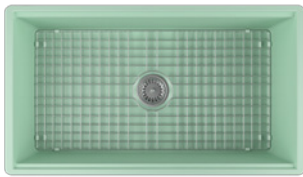

## 10BL81084

Single Bowl, Step Rim, Reversible  
33" X 19"

WHITE

MATTE WHITE - 2L

IVORY - 2K

TAUPE - 2H

MINT - 2T

SALMON - 2S