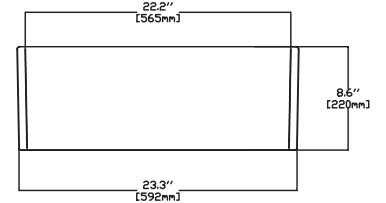

### Details & Specifications

Product Code	10BF81060
Finish	Fine Fireclay Material
Family	BELFAST
Dimensions	600 x 490 x 220 mm
Type	Apron Front
Color	COLORISVEA
No. of Bowls	One
Step Rim	Yes
Overflow Hole	No
Reversible	No
Warranty	10 years