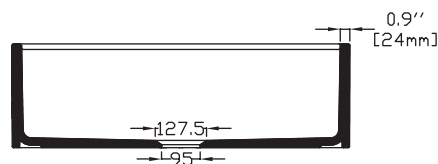

10FR81084

Single Bowl, Step Rim, Reversible
33" X 20"

Details & Specifications

Product Code	10FR81084
Finish	Fine Fireclay Material
Family	FERRARA
Dimensions	838 x 506 x 258 mm
Type	Apron Front
Color	COLORISVEA
No. of Bowls	One
Step Rim	Yes
Overflow Hole	No
Reversible	Yes
Warranty	10 years

Accessories