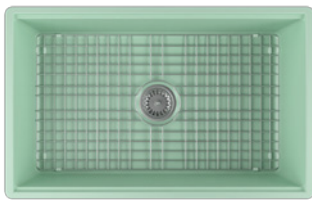

## 10BL81076

Single Bowl, Step Rim, Reversible  
30" X 19"

WHITE

MATTE WHITE - 2L

IVORY - 2K

TAUPE - 2H

MINT - 2T

SALMON - 2S