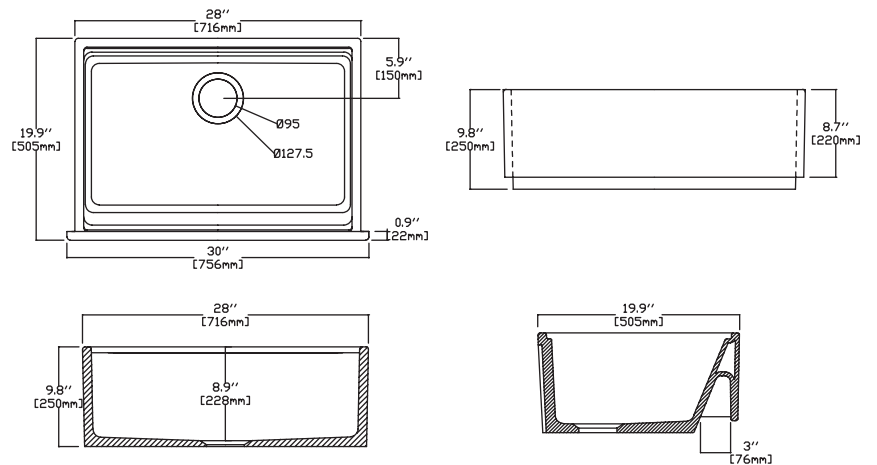

### Details & Specifications

Product Code	10SN81076
Finish	Fine Fireclay Material
Family	SIENA
Dimensions	716 x 505 x 220 mm
Type	Apron Front
Color	COLORISVEA
No. of Bowls	ONE
Step Rim	Yes
Overflow Hole	No
Selftrim	Yes
Reversible	No