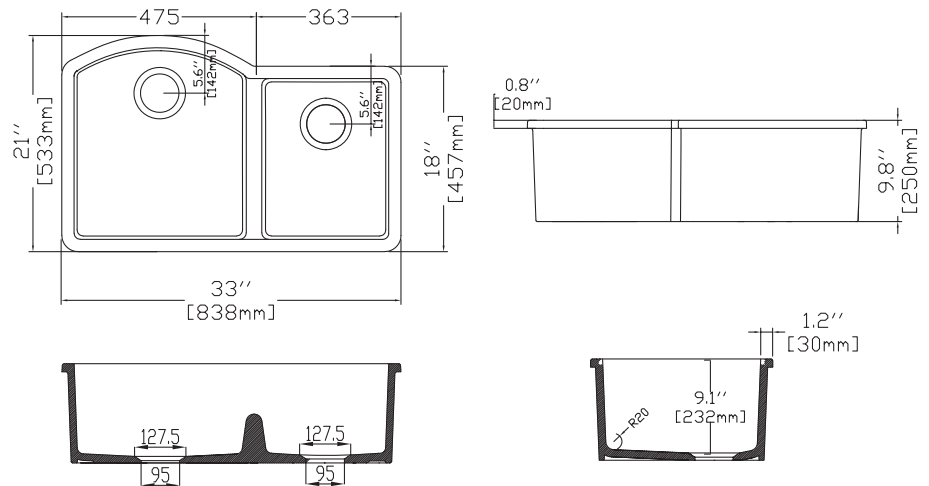

### Details & Specifications

<b>Product Code</b>	10PD80384, 10PD82384
<b>Finish</b>	Fine Fireclay Material
<b>Family</b>	PADOVA
<b>Dimensions</b>	838 x 533 x 250 mm
<b>Type</b>	Undermount
<b>Color</b>	COLORISVEA
<b>No. of Bowls</b>	Two
<b>Step Rim</b>	No
<b>Overflow Hole</b>	
10PD80384	No
10PD82384	Yes
<b>Reversible</b>	No
<b>Warranty</b>	10 years