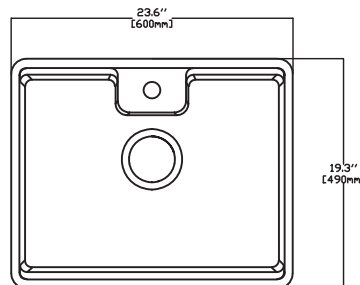

### Details & Specifications

Product Code	10BF81060
Finish	Fine Fireclay Material
Family	BELFAST
Dimensions	600 x 490 x 220 mm
Type	Apron Front
Color	COLORISVEA
No. of Bowls	One
Step Rim	Yes
Overflow Hole	No
Reversible	No
Warranty	10 years