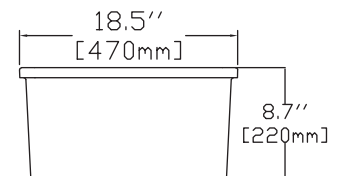

10PC81047, 10PC82047

Single Bowl, Step Rim

Ø18,3"

Ø

Details & Specifications

Product Code	10PC81047, 10PC82047
Finish	Fine Fireclay Material
Family	PESCARA
Dimensions	Ø 470 mm
Type	Undermount
Color	COLORISVEA
No. of Bowls	One
Step Rim	Yes
Overflow Hole	
10PC81047	No
10PC82047	Yes
Reversible	No
Warranty	10 years

Accessories