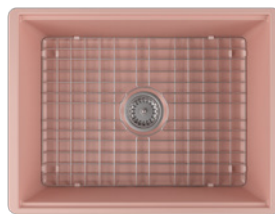

## 10SV81061

Single Bowl, Step Rim, Reversible  
24" X 18"

WHITE

MATTE WHITE - 2L

IVORY - 2K

TAUPE - 2H

MINT - 2T

SALMON - 2S