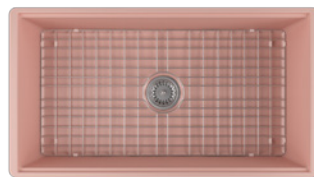

## 10SV81084

Single Bowl, Step Rim, Reversible

33" X 18"

WHITE

MATTE WHITE - 2L

IVORY - 2K

TAUPE - 2H

MINT - 2T