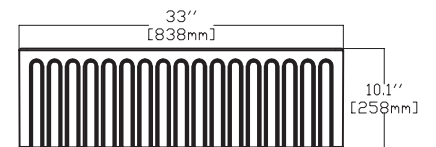

Details & Specifications

Product Code	10RV81284
Finish	Fine Fireclay Material
Family	RAVENA
Dimensions	838 x 460 x 258 mm
Type	Apron Front
Color	COLORISVEA
No. of Bowls	Two
Step Rim	Yes
Overflow Hole	No
Reversible	Yes
Warranty	10 years