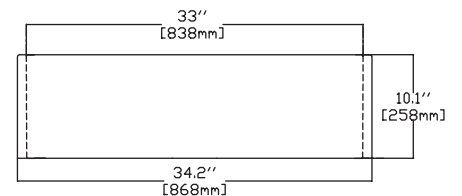

### Details & Specifications

<b>Product Code</b>	10GN79287, 10GN82287
<b>Finish</b>	Fine Fireclay Material
<b>Family</b>	GENOVA
<b>Dimensions</b>	838 x 460 x 258 mm
<b>Type</b>	Apron Front
<b>Color</b>	COLORISVEA
<b>No. of Bowls</b>	Two
<b>Step Rim</b>	Yes
<b>Overflow Hole</b>	
10GN79287	No
10GN82287	Yes
<b>Selftrim</b>	Yes
<b>Reversible</b>	No
<b>Warranty</b>	10 years