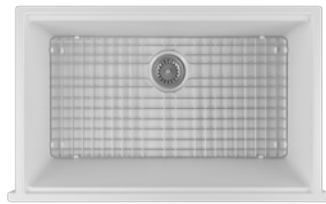

MATTE WHITE - 2L