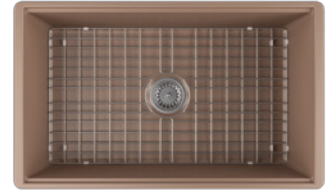

## 10RV81076

Single Bowl, Step Rim, Reversible  
30" X 18"

WHITE

MATTE WHITE - 2L

IVORY - 2K

TAUPE - 2H

MINT - 2T

SALMON - 2S