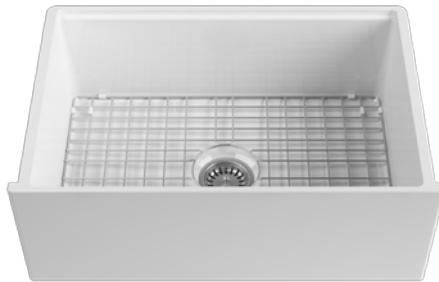

APRON FRONT KITCHEN SINKS

GENOVA | family

Kitchens are becoming not only elegant but also functional by the impressive design of Genova.

10GN79064

10GN79072

10GN79079