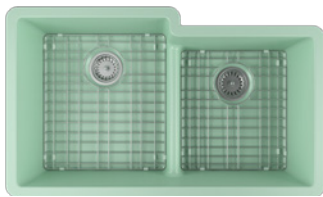

10PD80284, 10PD82284

Double Bowl

33" X 19"

MINT - 2T

Details & Specifications

Product Code	10PD80284, 10PD82284
Finish	Fine Fireclay Material
Family	PADOVA
Dimensions	838 x 500 x 250 mm
Type	Undermount
Color	COLORISVEA
No. of Bowls	Two
Step Rim	No
Overflow Hole	
10PD80284	No
10PD82284	Yes
Reversible	No
Warranty	10 years

Accessories