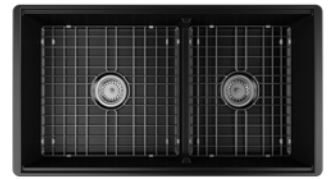

10FR81291

Double Bowl, Step Rim, Reversible
36" X 20"

BLACK - 2N

Details & Specifications

Product Code	10FR81291
Finish	Fine Fireclay Material
Family	FERRARA
Dimensions	838 x 506 x 258 mm
Type	Apron Front
Color	COLORISVEA
No. of Bowls	Two
Step Rim	Yes
Overflow Hole	No
Reversible	Yes
Warranty	10 years

Accessories