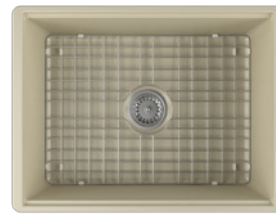

## 10SV81061

Single Bowl, Step Rim, Reversible  
24" X 18"

WHITE

MATTE WHITE - 2L

IVORY - 2K

TAUPE - 2H

MINT - 2T

SALMON - 2S