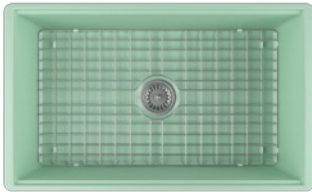

## 10RV81076

Single Bowl, Step Rim, Reversible  
30" X 18"

WHITE

MATTE WHITE - 2L

IVORY - 2K

TAUPE - 2H

MINT - 2T

SALMON - 2S