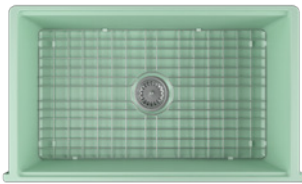

10GN79079, 10GN82079

Single Bowl, Step Rim

30" X 18"

MINT - 2T

Details & Specifications

Product Code	10GN79079, 10GN82079
Finish	Fine Fireclay Material
Family	GENOVA
Dimensions	762 x 460 x 258 mm
Type	Apron Front
Color	COLORISVEA
No. of Bowls	One
Step Rim	Yes
Overflow Hole	
10GN79079	No
10GN82079	Yes
Selftrim	Yes
Reversible	No
Warranty	10 years

Accessories