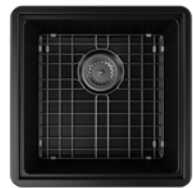

BLACK - 2N

Details & Specifications

Product Code	10PC81043, 10PC82043
Finish	Fine Fireclay Material
Family	PESCARA
Dimensions	430 x 430 x 220 mm
Type	Undermount
Color	COLORISVEA
No. of Bowls	One
Step Rim	Yes
Overflow Hole	
10PC81043	No
10PC82043	Yes
Reversible	No
Warranty	10 years