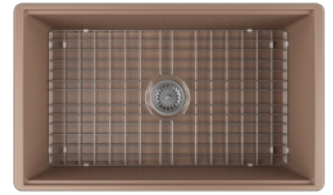

## 10SV81076

Single Bowl, Step Rim, Reversible  
30" X 18"

WHITE

MATTE WHITE - 2L

IVORY - 2K

TAUPE - 2H

MINT - 2T

SALMON - 2S