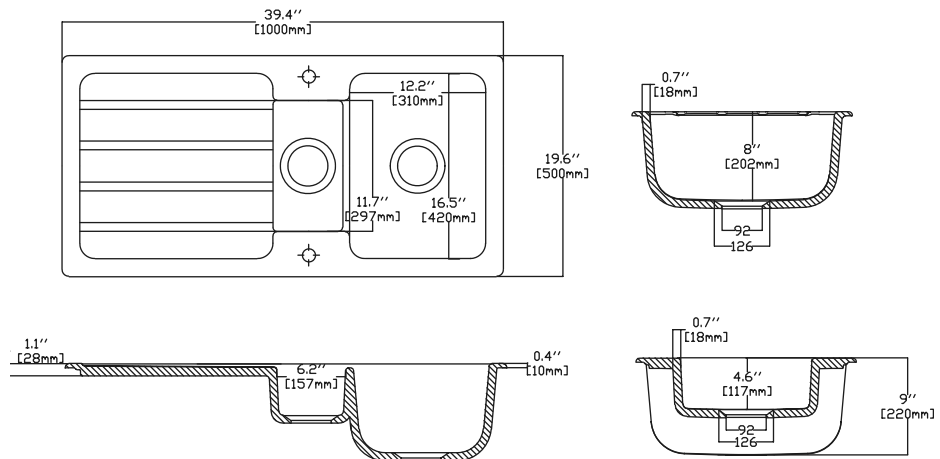

10VR85100
1.5 Bowl
39,4" X 19,6"

Details & Specifications

Product Code	10VR85100
Finish	Fine Fireclay Material
Family	VERONA
Dimensions	1000 x 500 x 220 mm
Type	Drop-in
Color	COLORISVEA
No. of Bowls	One and half bowl
Step Rim	No
Overflow Hole	No
Reversible	Yes
Warranty	10 years

Accessories