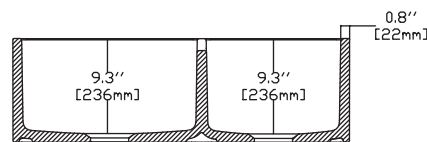

### Details & Specifications

<b>Product Code</b>	10GN79287, 10GN82287
<b>Finish</b>	Fine Fireclay Material
<b>Family</b>	GENOVA
<b>Dimensions</b>	838 x 460 x 258 mm
<b>Type</b>	Apron Front
<b>Color</b>	COLORISVEA
<b>No. of Bowls</b>	Two
<b>Step Rim</b>	Yes
<b>Overflow Hole</b>	
10GN79287	No
10GN82287	Yes
<b>Selftrim</b>	Yes
<b>Reversible</b>	No
<b>Warranty</b>	10 years