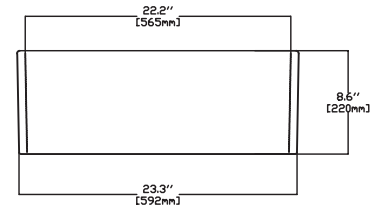

### Details & Specifications

Product Code	10BF82060
Finish	Fine Fireclay Material
Family	BELFAST
Dimensions	600 x 490 x 220 mm
Type	Apron Front
Color	COLORISVEA
No. of Bowls	One
Step Rim	Yes
Overflow Hole	Yes
Reversible	No
Warranty	10 years