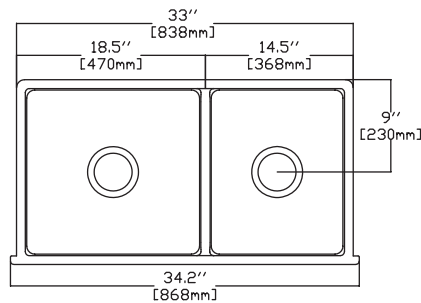

### Details & Specifications

<b>Product Code</b>	10GN79287, 10GN82287
<b>Finish</b>	Fine Fireclay Material
<b>Family</b>	GENOVA
<b>Dimensions</b>	838 x 460 x 258 mm
<b>Type</b>	Apron Front
<b>Color</b>	COLORISVEA
<b>No. of Bowls</b>	Two
<b>Step Rim</b>	Yes
<b>Overflow Hole</b>	
10GN79287	No
10GN82287	Yes
<b>Selftrim</b>	Yes
<b>Reversible</b>	No
<b>Warranty</b>	10 years