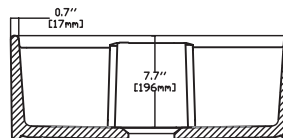

### Details & Specifications

Product Code	10BF81060
Finish	Fine Fireclay Material
Family	BELFAST
Dimensions	600 x 490 x 220 mm
Type	Apron Front
Color	COLORISVEA
No. of Bowls	One
Step Rim	Yes
Overflow Hole	No
Reversible	No
Warranty	10 years