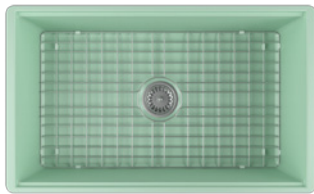

## 10SV81076

Single Bowl, Step Rim, Reversible  
30" X 18"

WHITE

MATTE WHITE - 2L

IVORY - 2K

TAUPE - 2H

MINT - 2T

SALMON - 2S