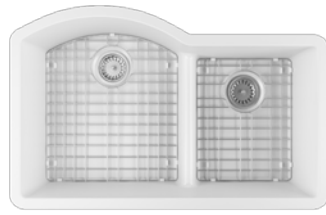

MATTE WHITE - 2L