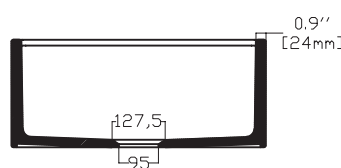

10RV81061

Single Bowl, Step Rim, Reversible
24" X 18"

Details & Specifications

Product Code	10RV81061
Finish	Fine Fireclay Material
Family	RAVENA
Dimensions	610 x 460 x 258 mm
Type	Apron Front
Color	COLORISVEA
No. of Bowls	One
Step Rim	Yes
Overflow Hole	No
Reversible	Yes
Warranty	10 years

Accessories