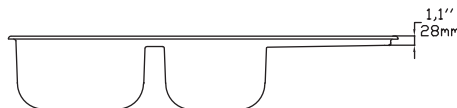

10VR85116 Single Bowl 39,4" X 19,6"

Details & Specifications

Product Code	10VR85116
Finish	Fine Fireclay Material
Family	VERONA
Dimensions	1160 x 500 x 220 mm
Type	Drop-in
Color	COLORISVEA
No. of Bowls	Double Bowl
Step Rim	Yes
Overflow Hole	No
Reversible	Yes
Warranty	10 years

Accessories