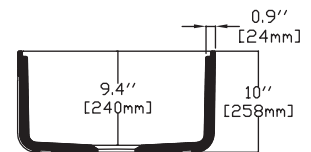

Details & Specifications

Product Code	10FR81291
Finish	Fine Fireclay Material
Family	FERRARA
Dimensions	838 x 506 x 258 mm
Type	Apron Front
Color	COLORISVEA
No. of Bowls	Two
Step Rim	Yes
Overflow Hole	No
Reversible	Yes
Warranty	10 years