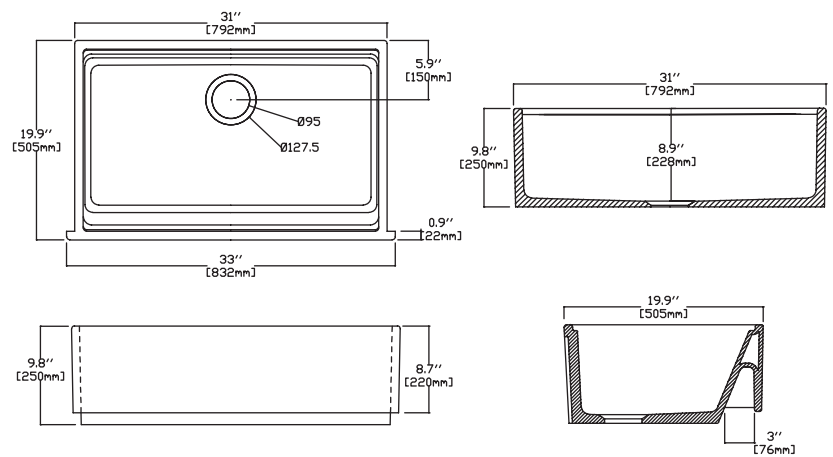

### Details & Specifications

Product Code	10SN81083
Finish	Fine Fireclay Material
Family	SIENA
Dimensions	792 x 505 x 220 mm
Type	Apron Front
Color	COLORISVEA
No. of Bowls	One
Step Rim	Yes
Overflow Hole	No
Selftrim	Yes
Reversible	No