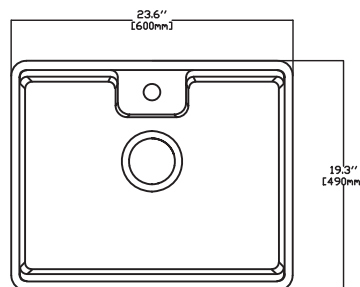

### Details & Specifications

Product Code	10BF82060
Finish	Fine Fireclay Material
Family	BELFAST
Dimensions	600 x 490 x 220 mm
Type	Apron Front
Color	COLORISVEA
No. of Bowls	One
Step Rim	Yes
Overflow Hole	Yes
Reversible	No
Warranty	10 years