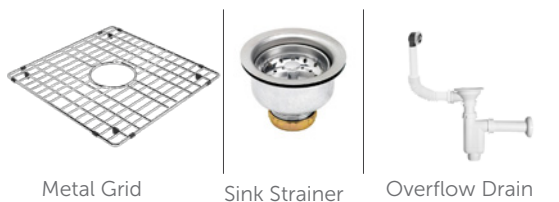

Accessories

Metal Grid

Sink Strainer

Overflow Drain