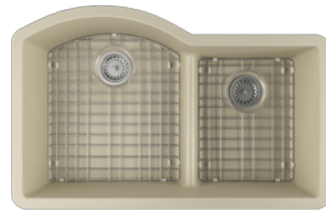

10PD80384, 10PD82384

Double Bowl

33" X 21"

IVORY - 2K

Details & Specifications

Product Code	10PD80384, 10PD82384
Finish	Fine Fireclay Material
Family	PADOVA
Dimensions	838 x 533 x 250 mm
Type	Undermount
Color	COLORISVEA
No. of Bowls	Two
Step Rim	No
Overflow Hole	
10PD80384	No
10PD82384	Yes
Reversible	No
Warranty	10 years

Accessories