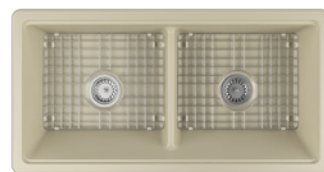

10SN81293

Double Bowl, Step Rim

36,6" X 18,9"

IVORY - 2K

Details & Specifications

Product Code	10SN81293
Finish	Fine Fireclay Material
Family	SIENA
Dimensions	800 x 490 x 273 mm
Type	Apron Front
Color	COLORISVEA
No. of Bowls	Two
Step Rim	Yes
Overflow Hole	No
Selftrim	Yes
Reversible	No

Accessories