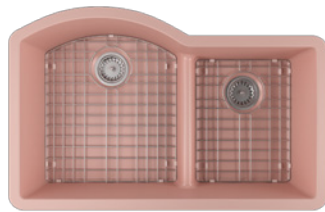

10PD80384, 10PD82384

Double Bowl

33" X 21"

SALMON - 2S

Details & Specifications

Product Code	10PD80384, 10PD82384
Finish	Fine Fireclay Material
Family	PADOVA
Dimensions	838 x 533 x 250 mm
Type	Undermount
Color	COLORISVEA
No. of Bowls	Two
Step Rim	No
Overflow Hole	
10PD80384	No
10PD82384	Yes
Reversible	No
Warranty	10 years

Accessories