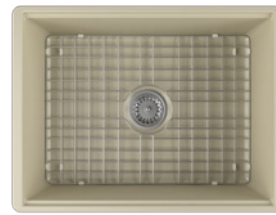

## 10RV81061

Single Bowl, Step Rim, Reversible  
24" X 18"

WHITE

MATTE WHITE - 2L

IVORY - 2K

TAUPE - 2H

MINT - 2T

SALMON - 2S