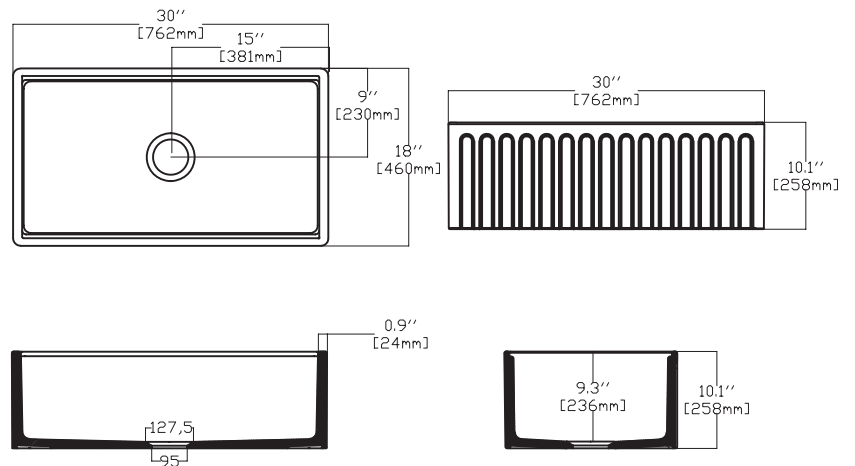

Accessories