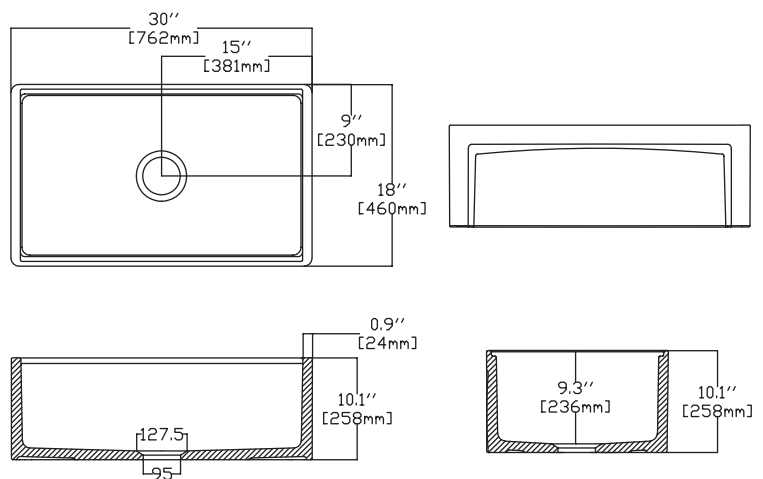

Accessories