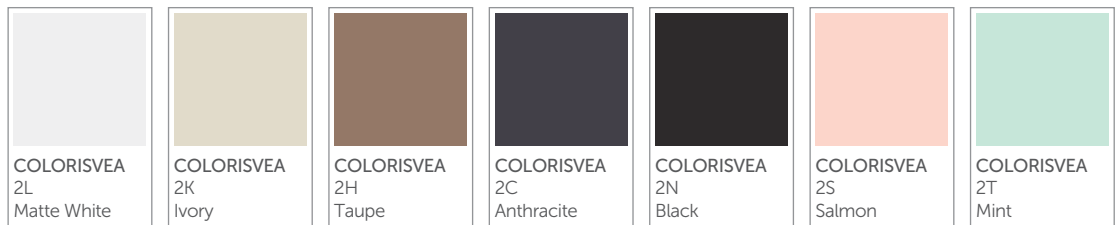

ColorIsvea | *Opaque Colors*

Colored kitchen sinks by ISVEA for a customized look in the kitchens.

ISVEA kitchen sinks are
available in a range of
attractive designs as well as
color options.