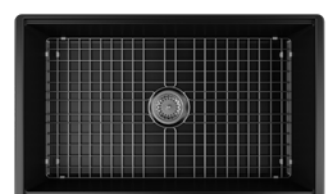

BLACK - 2N

Details & Specifications

Product Code	10FR81084
Finish	Fine Fireclay Material
Family	FERRARA
Dimensions	838 x 506 x 258 mm
Type	Apron Front
Color	COLORISVEA
No. of Bowls	One
Step Rim	Yes
Overflow Hole	No
Reversible	Yes
Warranty	10 years