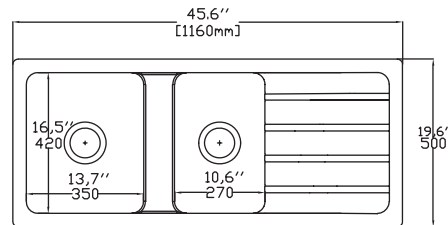

### Details & Specifications

Product Code	10VR85116
Finish	Fine Fireclay Material
Family	VERONA
Dimensions	1160 x 500 x 220 mm
Type	Drop-in
Color	COLORISVEA
No. of Bowls	Double Bowl
Step Rim	Yes
Overflow Hole	No
Reversible	Yes
Warranty	10 years