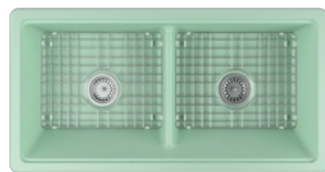

10SN81293

Double Bowl, Step Rim

36,6" X 18,9"

MINT - 2T

Details & Specifications

Product Code	10SN81293
Finish	Fine Fireclay Material
Family	SIENA
Dimensions	800 x 490 x 273 mm
Type	Apron Front
Color	COLORISVEA
No. of Bowls	Two
Step Rim	Yes
Overflow Hole	No
Selftrim	Yes
Reversible	No

Accessories