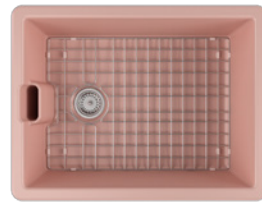

10BF81059
Single Bowl
23,4" X 18"

SALMON - 2S

Details & Specifications

Product Code	10BF81059
Finish	Fine Fireclay Material
Family	BELFAST
Dimensions	595 x 455 x 273
Type	Apron Front
Color	COLORISVEA
No. of Bowls	One
Step Rim	No
Overflow Hole	Yes
Warranty	10 years

Accessories