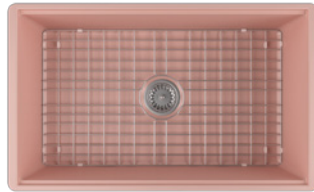

## 10RV81076

Single Bowl, Step Rim, Reversible  
30" X 18"

WHITE

MATTE WHITE - 2L

IVORY - 2K

TAUPE - 2H

MINT - 2T

SALMON - 2S