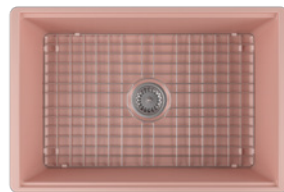

## 10SV81069

Single Bowl, Step Rim, Reversible  
27" X 18"

WHITE

MATTE WHITE - 2L

IVORY - 2K

TAUPE - 2H

MINT - 2T

SALMON - 2S