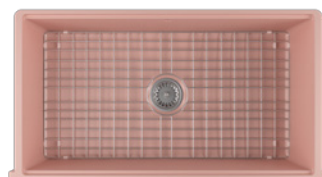

## 10GN79087, 10GN82087

Single Bowl, Step Rim

33" X 18"

WHITE

MATTE WHITE - 2L

IVORY - 2K

TAUPE - 2H

MINT - 2T