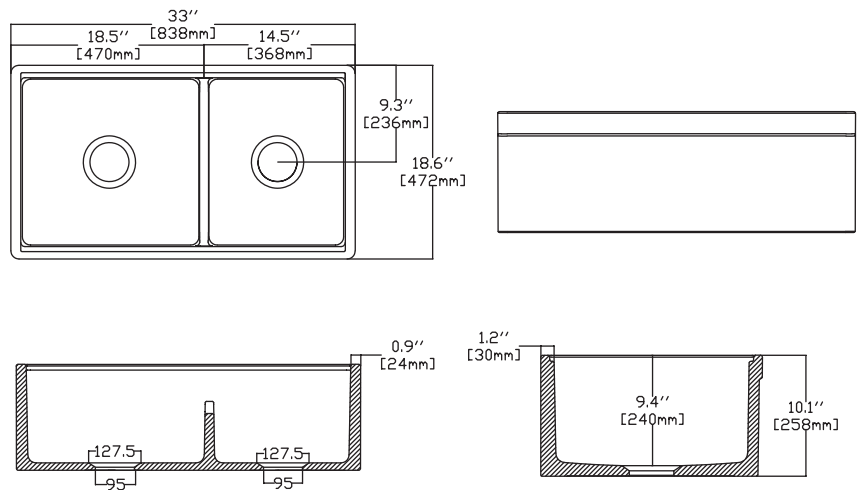

Accessories