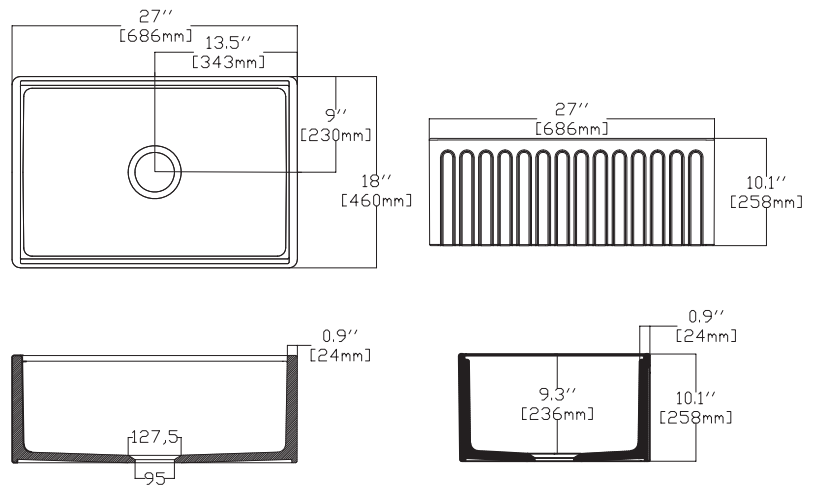

10RV81069

Single Bowl, Step Rim, Reversible
27" X 18"

Details & Specifications

Product Code	10RV81069
Finish	Fine Fireclay Material
Family	RAVENA
Dimensions	686 x 460 x 258 mm
Type	Apron Front
Color	COLORISVEA
No. of Bowls	One
Step Rim	Yes
Overflow Hole	No
Reversible	Yes
Warranty	10 years

Accessories