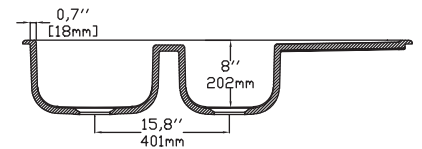

10VR85116 Single Bowl 39,4" X 19,6"

Details & Specifications

Product Code	10VR85116
Finish	Fine Fireclay Material
Family	VERONA
Dimensions	1160 x 500 x 220 mm
Type	Drop-in
Color	COLORISVEA
No. of Bowls	Double Bowl
Step Rim	Yes
Overflow Hole	No
Reversible	Yes
Warranty	10 years

Accessories