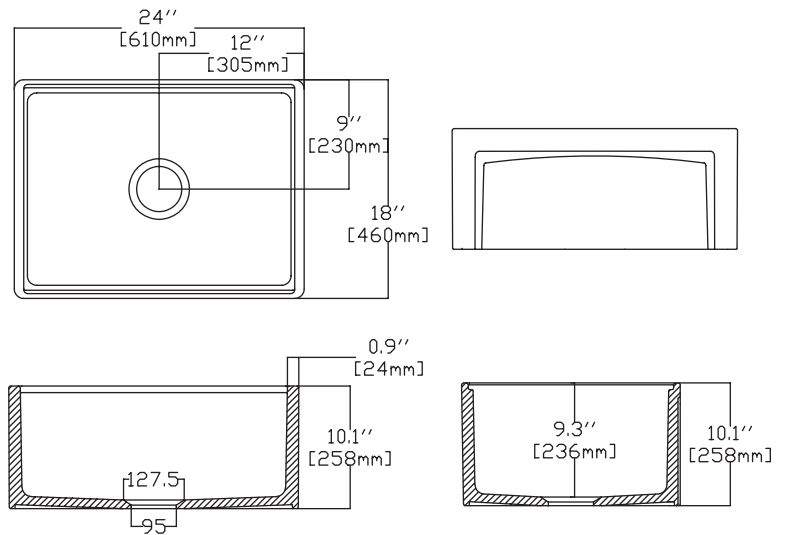

10SV81061

Single Bowl, Step Rim, Reversible
24" X 18"

Details & Specifications

Product Code	10SV81061
Finish	Fine Fireclay Material
Family	SAVONNA
Dimensions	610 x 460 x 258 mm
Type	Apron Front
Color	COLORISVEA
No. of Bowls	One
Step Rim	Yes
Overflow Hole	No
Reversible	Yes
Warranty	10 years

Accessories