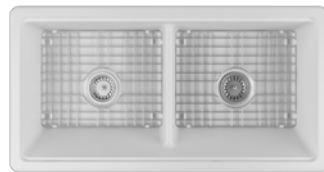

MATTE WHITE - 2L