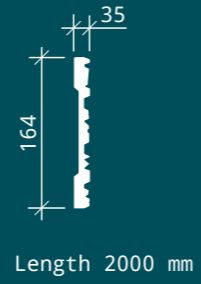

MOULDINGS

Moulding 1.51.502