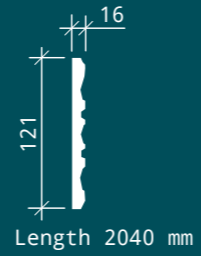

Moulding 1.51.510