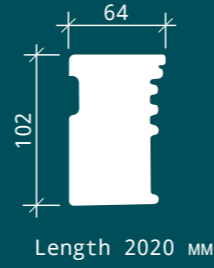

ADDITIONAL ELEMENTS

Arched flexible element 1.61.511