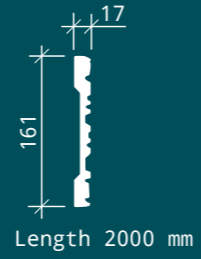

Moulding 1.51.501