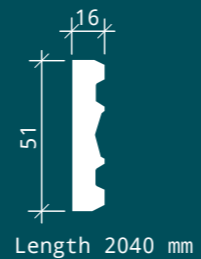

Moulding 1.51.504