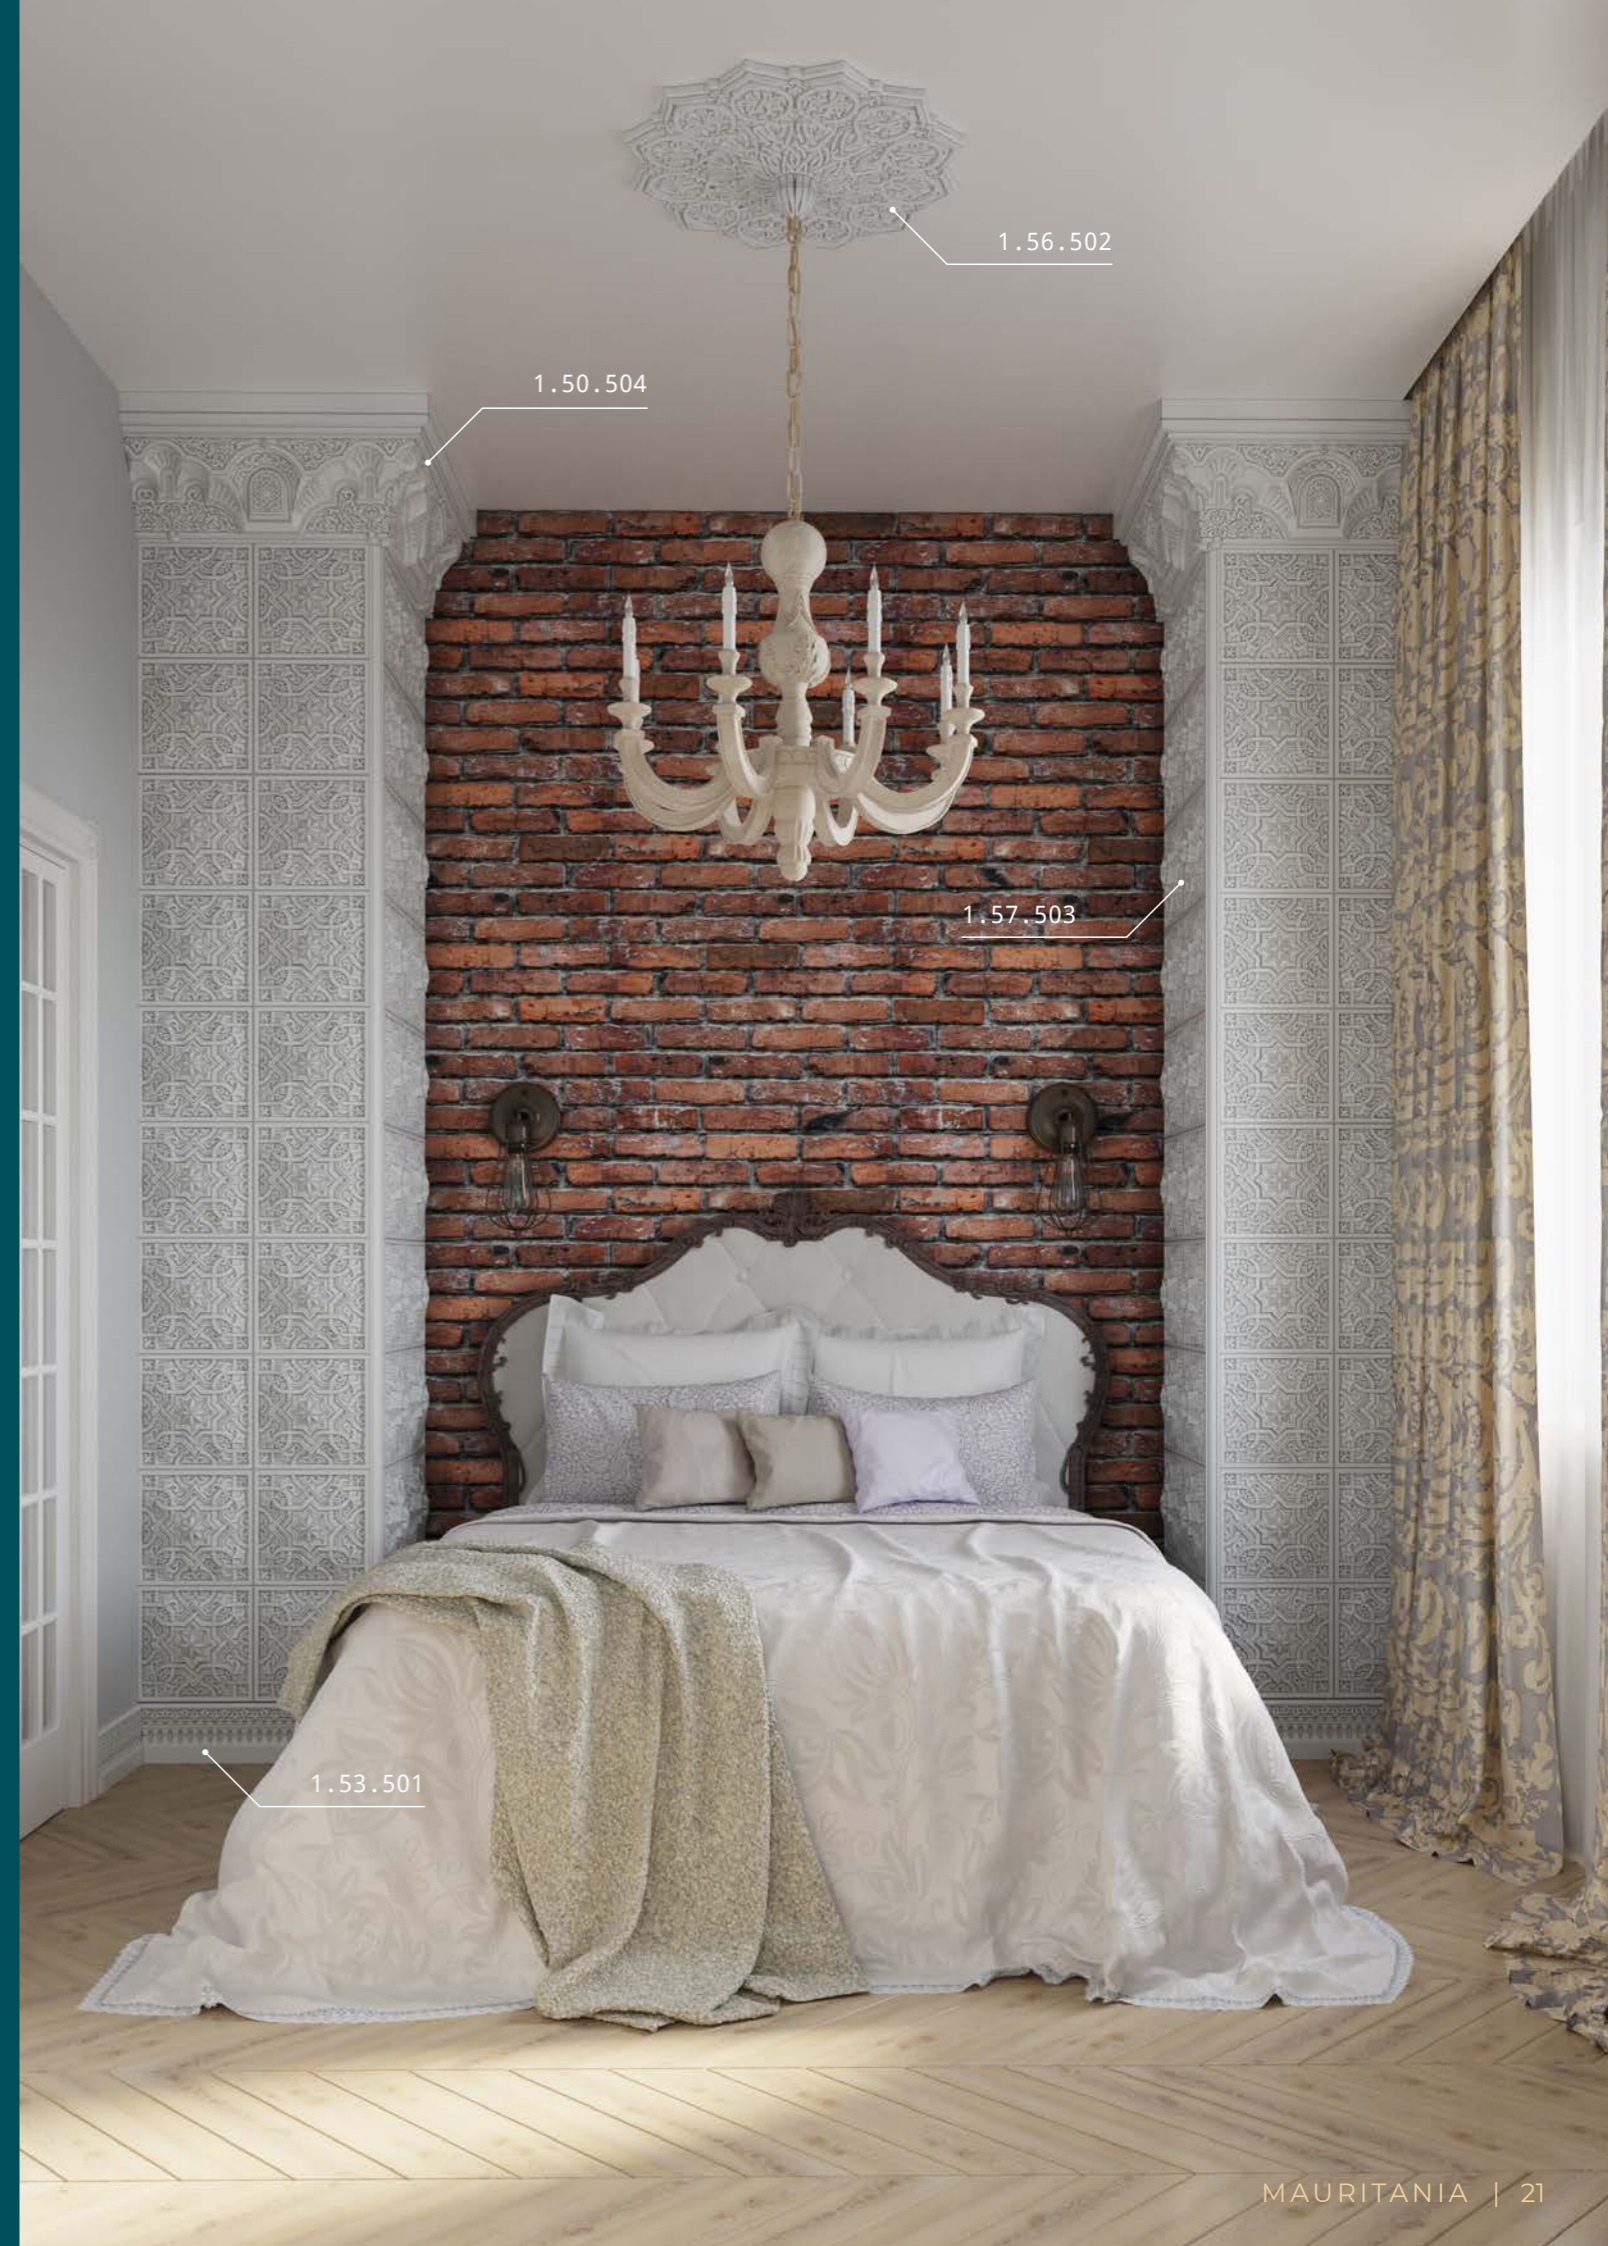

# WALL PANELS

Decorative panel 1.59.501

|        |        |
|--------|--------|
| Height | 399 mm |
| Depth  | 52 mm  |
| Width  | 349 mm |

Decorative panel 1.59.503

|        |        |
|--------|--------|
| Height | 498 mm |
| Depth  | 60 mm  |
| Width  | 499 mm |