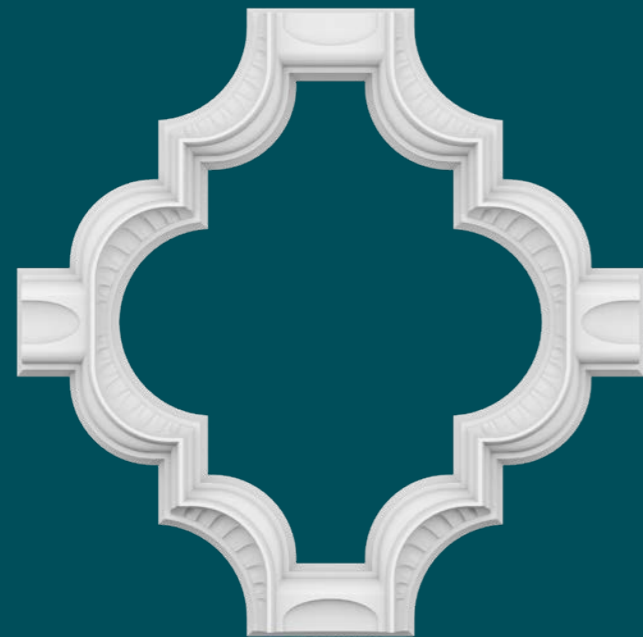

# CEILING ROSETTES

1.56.503

Diameter 912 mm  
Depth 41 mm

1.56.511

Flexible

Diameter 86 mm  
Depth 83 mm

# CEILING ROSETTES

1.56.502

Diameter 596 mm  
Depth 59 mm

1.56.501

Diameter 319 mm  
Depth 58 mm

Ornement 1.60.501

Height 165 mm  
Depth 20 mm  
Width 170 mm

# WALL PANELS

Decorative panel 1.59.501

|        |        |
|--------|--------|
| Height | 399 mm |
| Depth  | 52 mm  |
| Width  | 349 mm |

Decorative panel 1.59.503

|        |        |
|--------|--------|
| Height | 498 mm |
| Depth  | 60 mm  |
| Width  | 499 mm |

Ornament 1.60.503

|        |       |
|--------|-------|
| Height | 91 mm |
| Depth  | 28 mm |
| Width  | 91 mm |

1.59.501

1.51.513