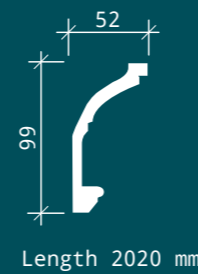

# CORNICES

Cornice 1.50.504

Cornice 1.50.524

Cornice 1.50.502

Cornice 1.50.503

Cornice 1.50.501

# CEILING ROSETTES

1.56.502

Diameter 596 mm  
Depth 59 mm

1.56.501

Diameter 319 mm  
Depth 58 mm

Ornement 1.60.501

Height 165 mm  
Depth 20 mm  
Width 170 mm

# WALL PANELS

Decorative panel 1.59.501

|        |        |
|--------|--------|
| Height | 399 mm |
| Depth  | 52 mm  |
| Width  | 349 mm |

Decorative panel 1.59.503

|        |        |
|--------|--------|
| Height | 498 mm |
| Depth  | 60 mm  |
| Width  | 499 mm |

Ornament 1.60.503

|        |       |
|--------|-------|
| Height | 91 mm |
| Depth  | 28 mm |
| Width  | 91 mm |

1.59.501

1.51.513