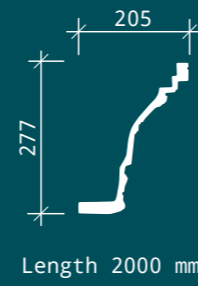

Cornice 1.50.524