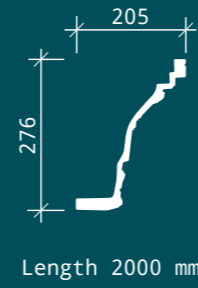

CORNICES

Cornice 1.50.504