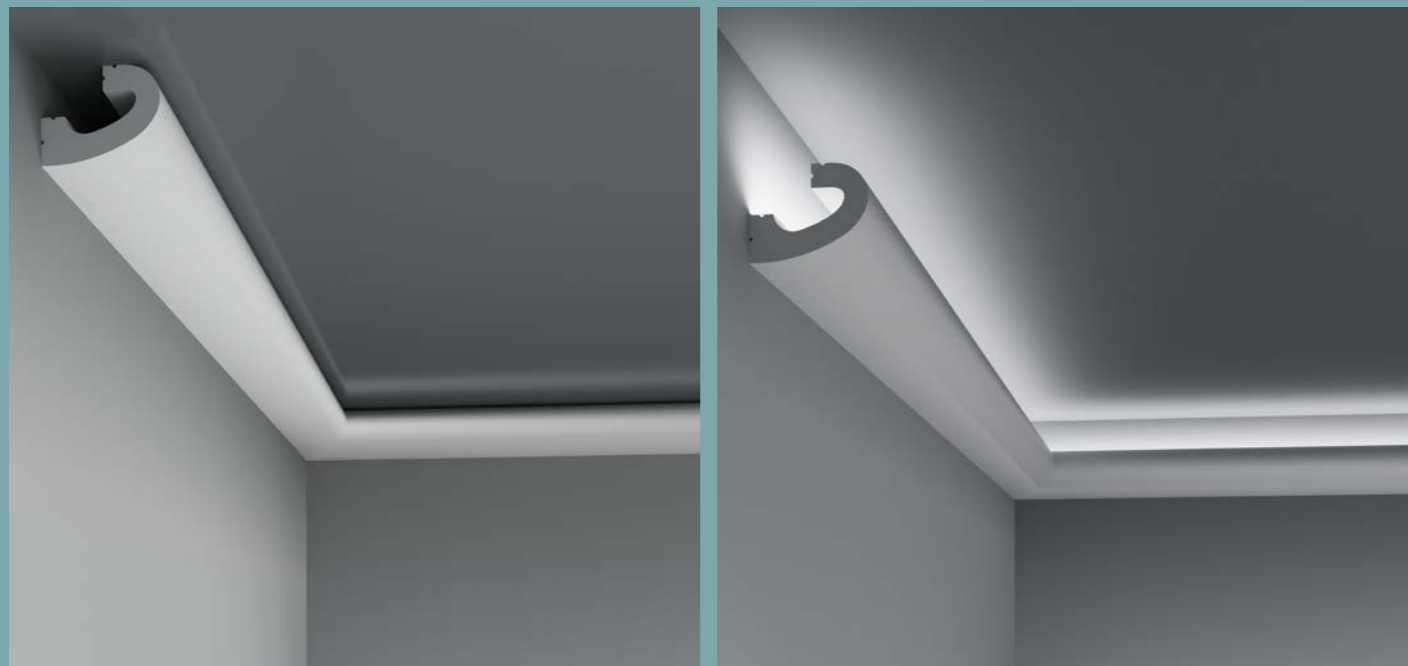

Length	2000 mm
Width	50 mm
Height	40 mm