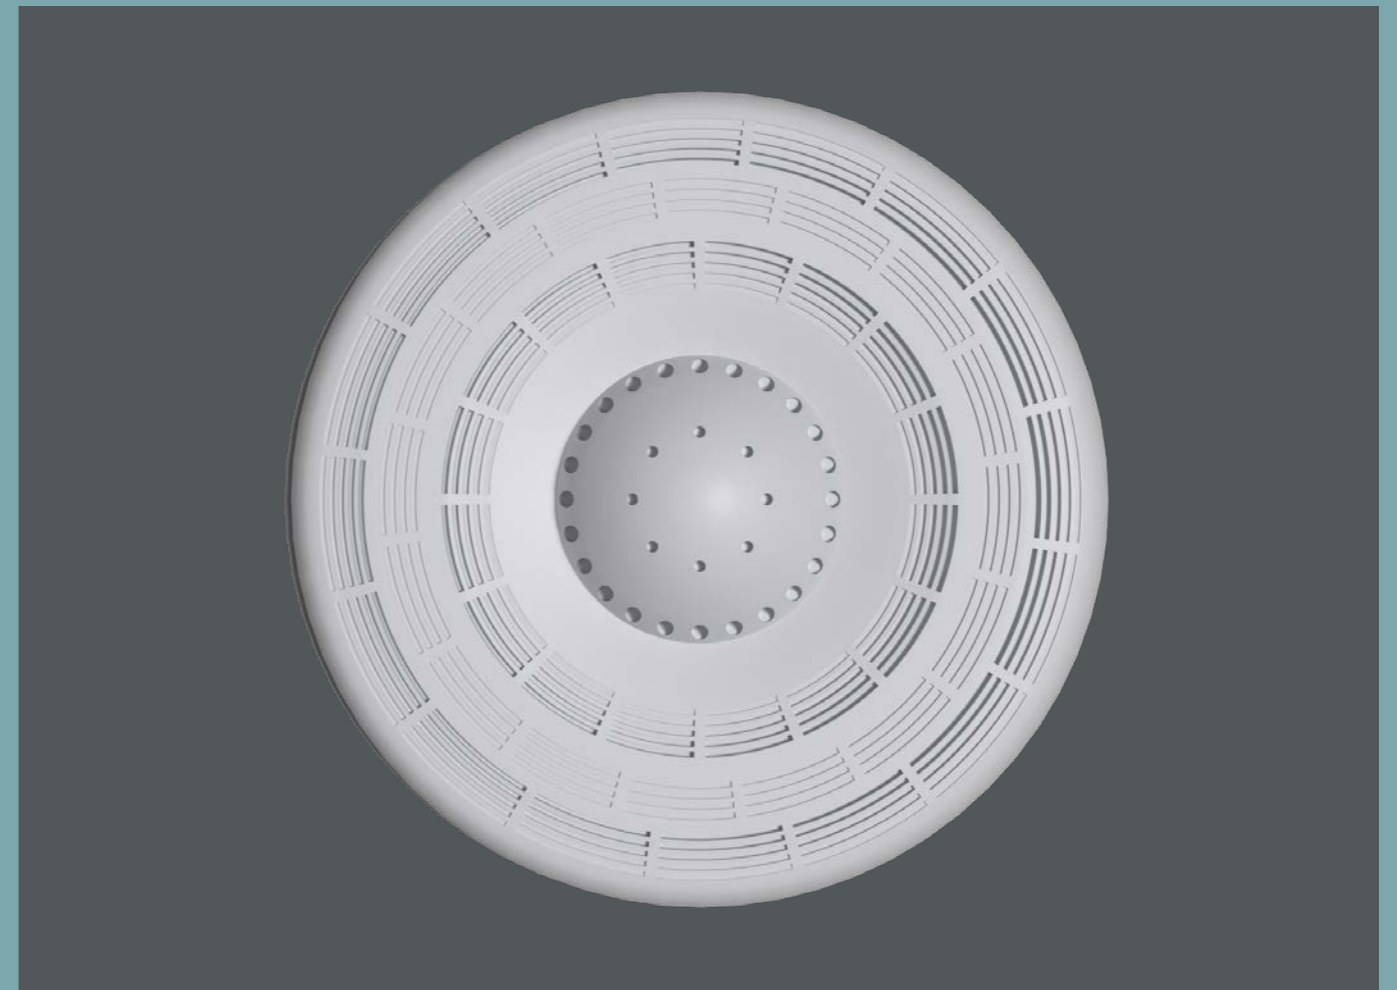

A teal background with a white diagonal line running from the bottom left towards the top right. The word "LINES" is written in white, uppercase, sans-serif font, centered horizontally and partially intersected by the diagonal line.

The collection includes 32 products that can be used on different surfaces and in different combinations due to its multifunctionality and engineering minimalism. The LINES collection was created for those who are tired of the redundancy of the classic and the severity of minimalist interiors; the collection is ideally integrated into the styles of loft, neo-classic, contemporary, industrial, steampunk design.

* Marked products can be used both in the usual way and to create a hidden lighting.

Our innovative technology for indirect lighting products eliminates the need for a foil layer and excludes light penetration at the joints due to the opacity of the material. The exceptional whiteness of products does not distort the color of warm or cold light sources.

1.56.708

Height	Width	Depth
532 mm	532 mm	40 mm

1.56.705

Height	Width	Depth
486 mm	486 mm	42 mm

1.56.710

Height	Width	Depth
600 mm	600 mm	60 mm

gauiddecor.eu