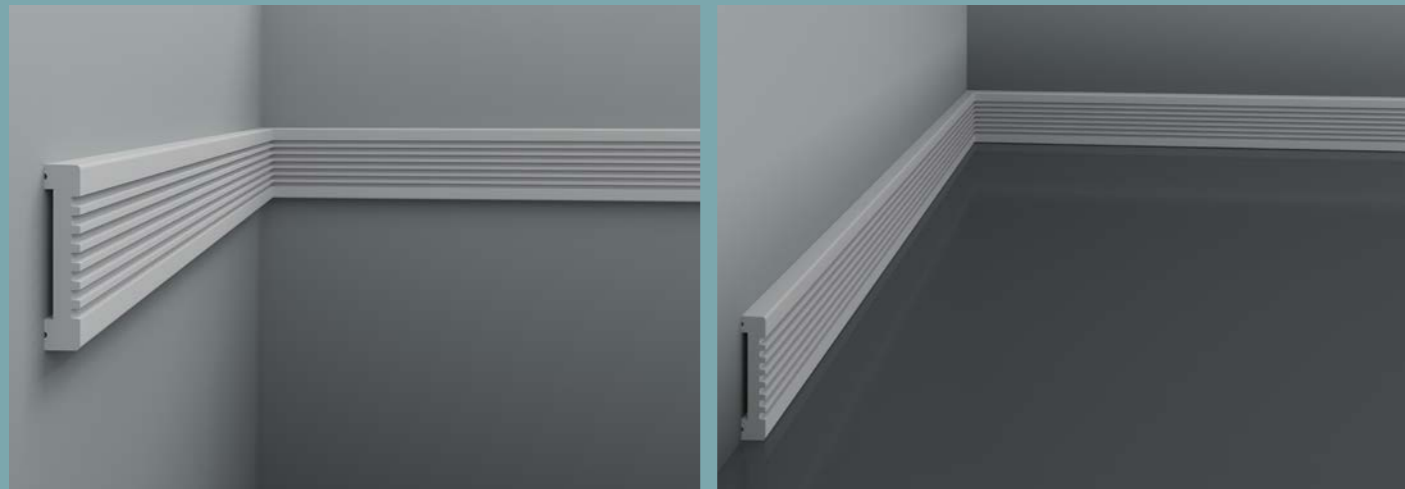

6.51.708

Length	2000 mm
Width	12 mm
Height	60 mm