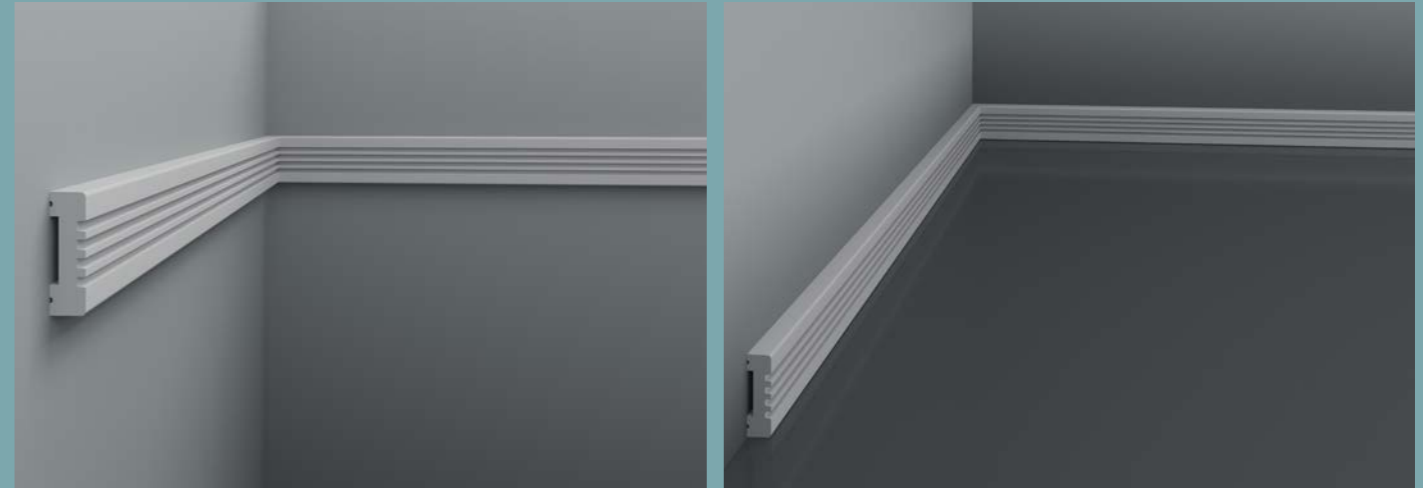

Length	2000 mm
Width	13 mm
Height	40 mm