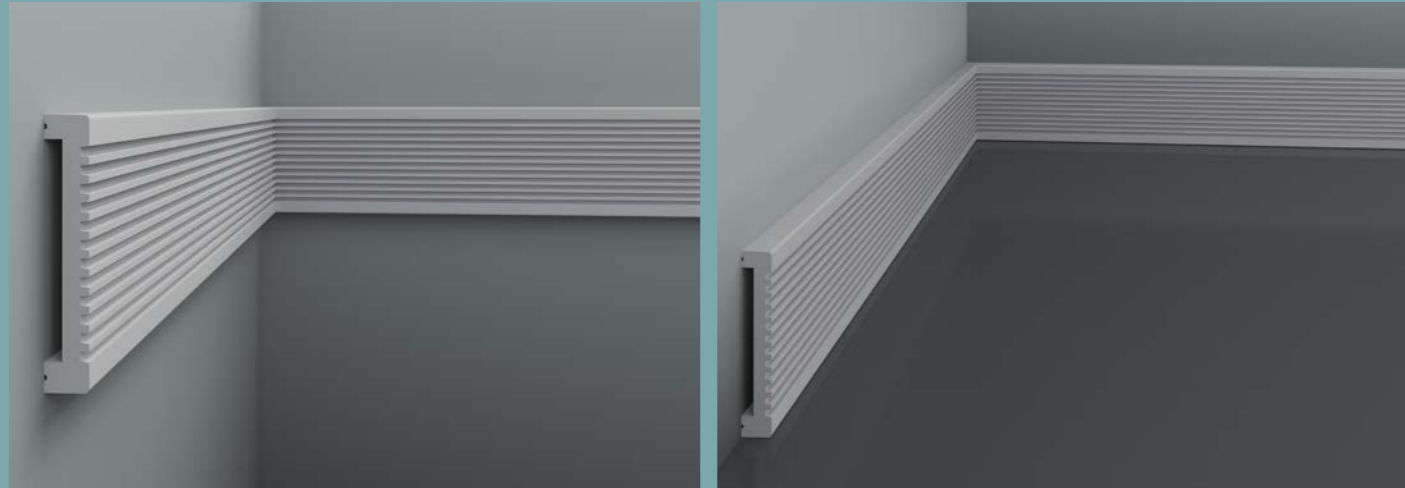

6.51.703

Length	2000 mm
Width	15 mm
Height	90 mm

6.51.702