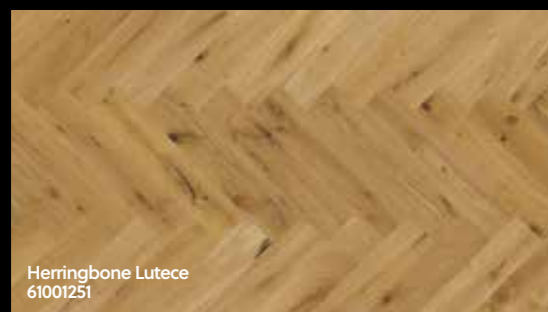

Chevron: planks are cut at a 45° angle to create a perfect V-shape.

Herringbone Lutece 61001251

Chevron Lutece 61001252

/ les iconics.

Aged.

Rustic.

A bit of
Haussman
in a tough
world.

Oak Lutece (Chevron)