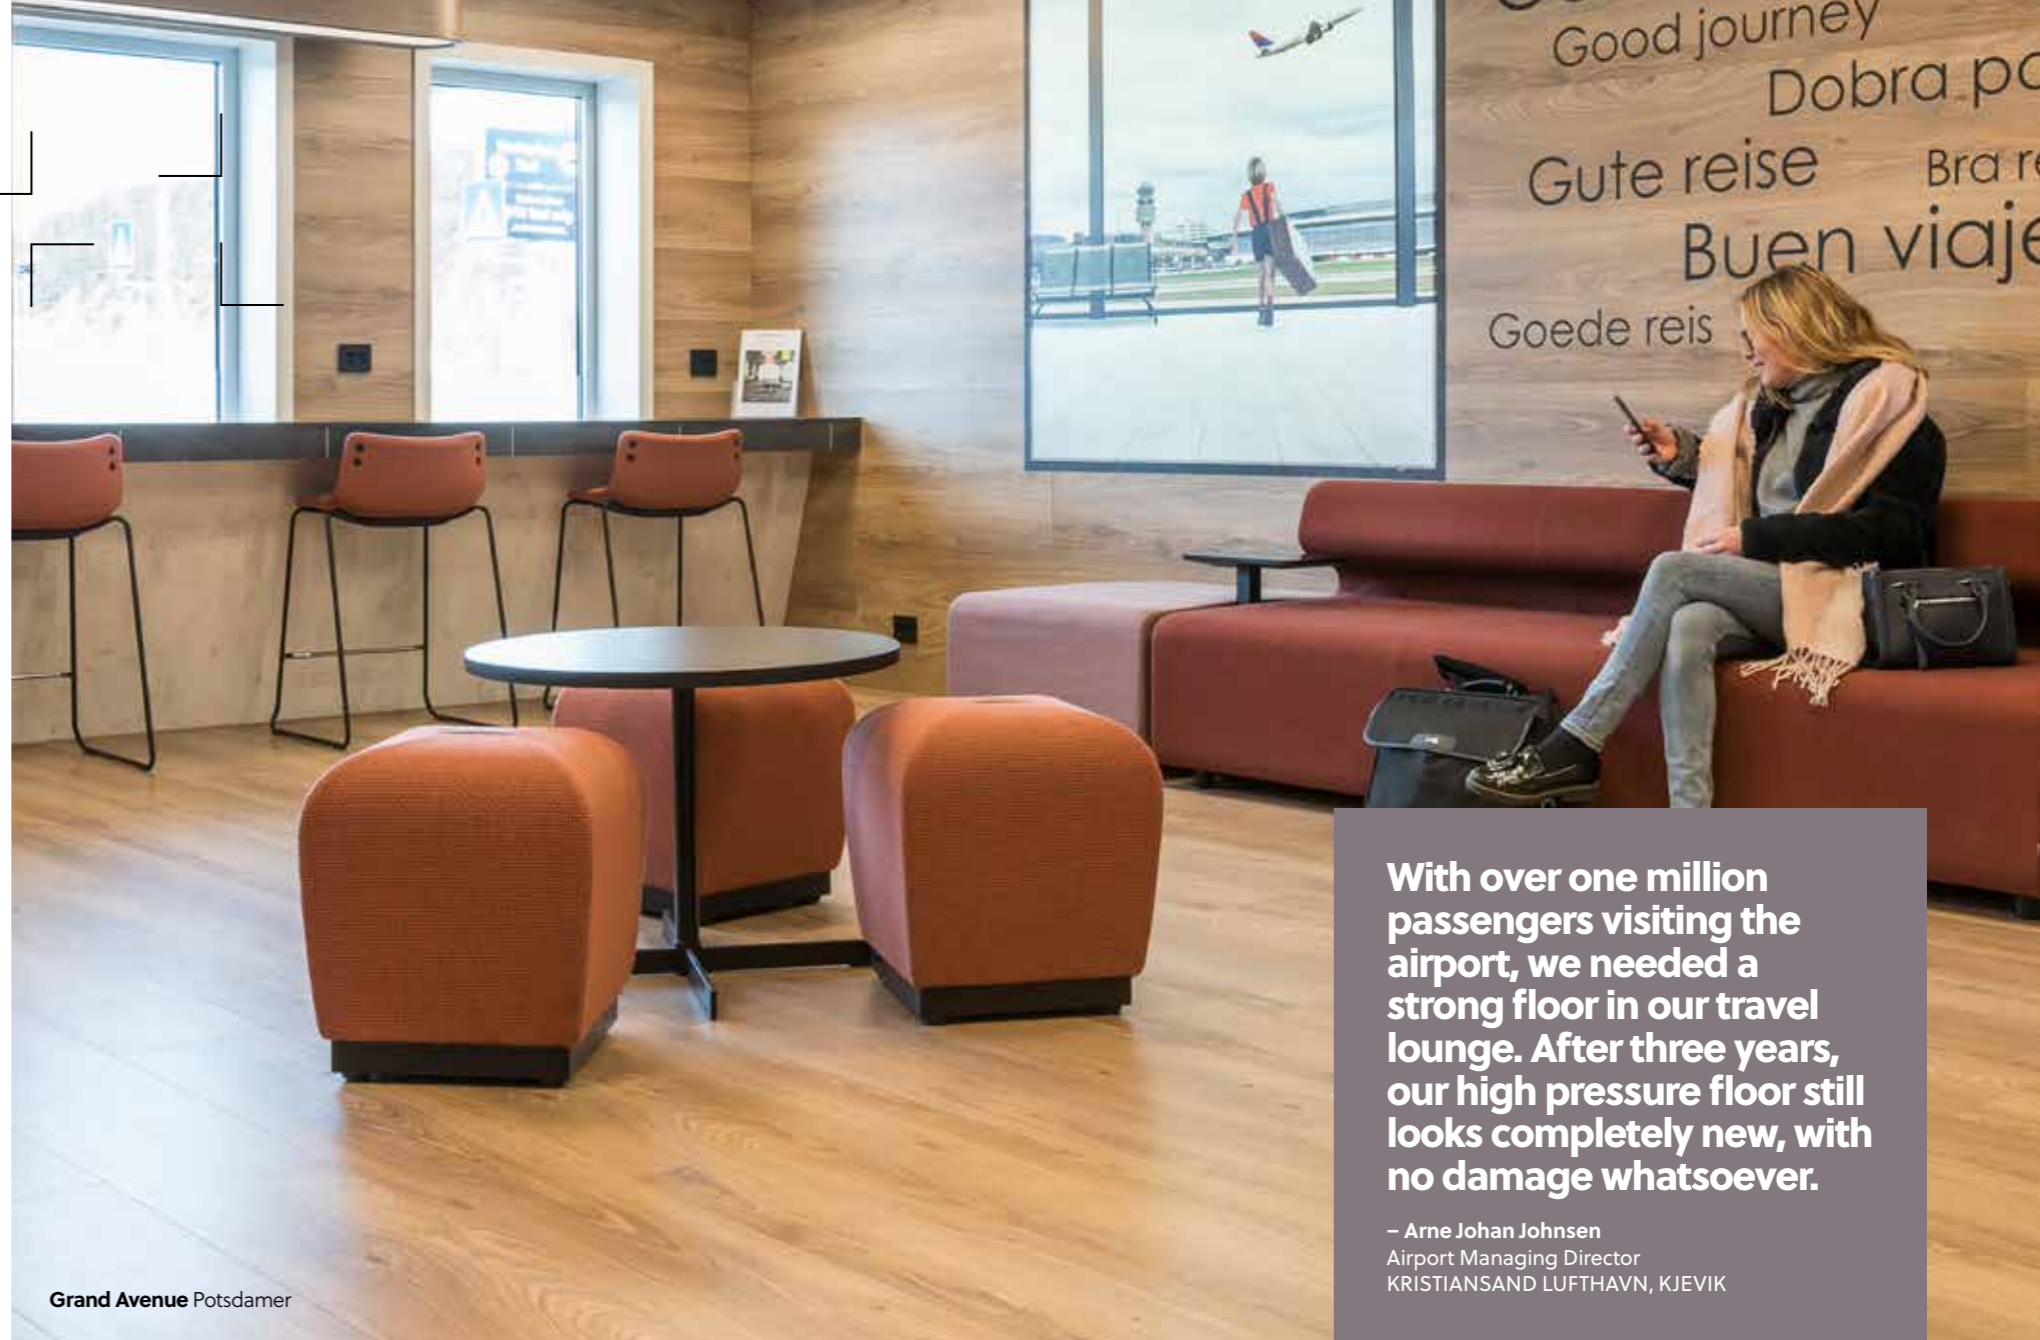

Grand Avenue Potsdamer

With over one million passengers visiting the airport, we needed a strong floor in our travel lounge. After three years, our high pressure floor still looks completely new, with no damage whatsoever.