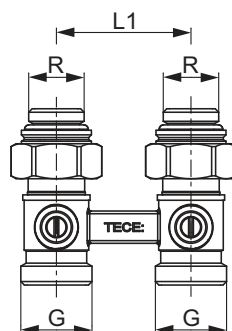

TECE Robinet H 3/4" x 1/2" drept

Dimensiuni	Cod	L1	G
3/4" EC x R 1/2"	8740437	50	3/4"