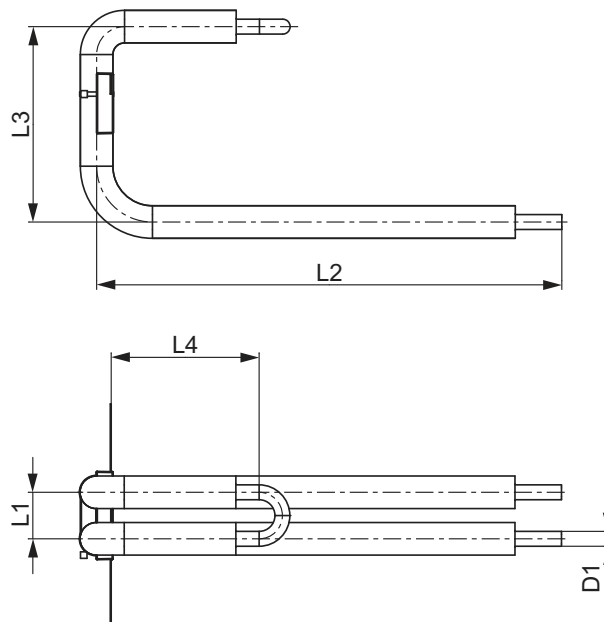

Unitate de montaj radiator TECEflex pentru radiator compact cu robinet integrat, montaj din perete

Dimensiuni	Cod	L1	L2	L3	L4
16	714907	50	500	210	165