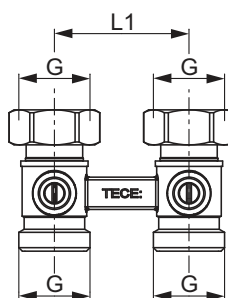

Dimensiuni	Cod	L1	G
3/4" EC x 3/4" EC	8740435	50	3/4"

TECE Robinet H 3/4" coltar

Dimensiuni	Cod	L1	G
3/4" EC x 3/4" EC	8740436	50	3/4"

TECE Robinet H 3/4" x 1/2" drept

Dimensiuni	Cod	L1	G
3/4" EC x R 1/2"	8740437	50	3/4"