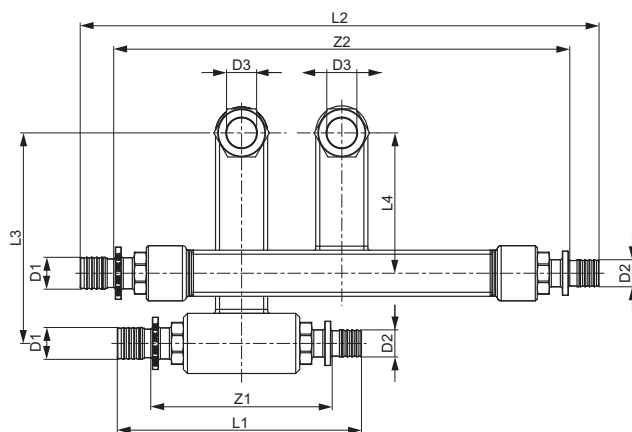

TECEflex set conectare radiator din plintă

Dimensiuni	Cod	Z1	Z2	L1	L2	L3	L4
16 x 16 x 15 mm Cu	730110	90	227	120	257	105	70
20 x 20 x 15 mm Cu	730115	91	227	124	261	105	70
20 x 16 x 15 mm Cu	730120	91	228	122	259	105	70
16 x 20 x 15 mm Cu	730125	91	228	122	259	105	70
16 x dop x 15 mm Cu	730130	-	-	97	234	105	70
Dop x 16 x 15 mm Cu	730135	-	-	97	234	105	70