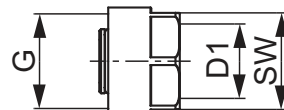

Eurocon TECEflex pentru țeavă multistrat compozit TECEflex

Dimensiuni	Cod	G	SW
16	713316	3/4"	27
20	713320	3/4"	27