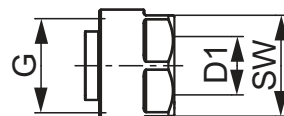

TECE Eurocon pentru țevi de cupru

Dimensiuni	Cod	G	SW
3/4" pentru țeavă de cupru 15 x 1	8740439	3/4"	27