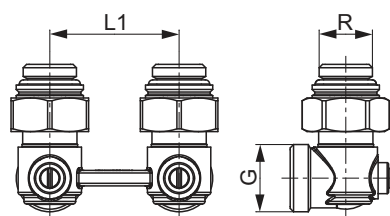

TECE Robinet H 3/4" x 1/2" colțar

Dimensiuni	Cod	L1	G
3/4" EC x R 1/2"	8740438	50	3/4"