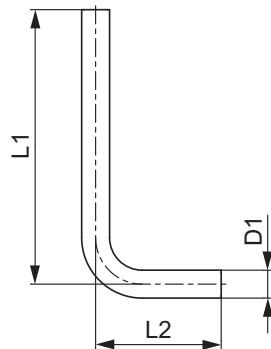

TECEflex – Desene dimensionale

Coturi inferioare de radiator TECE

Dimensiuni	Cod	L1	L2
15 mm Cu	730025	155	75