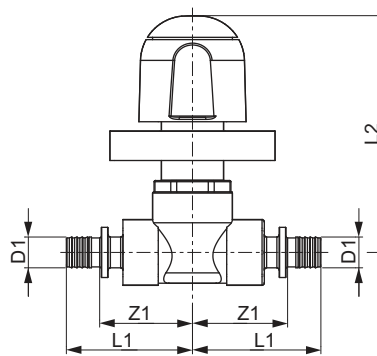

Robinet de trecere TECEflex cu sfera montaj incastat, din alama

Dimensiuni	Cod	Z1	L1	L2
16 x 16	751016	28	42	104
20 x 20	751020	28	46	104