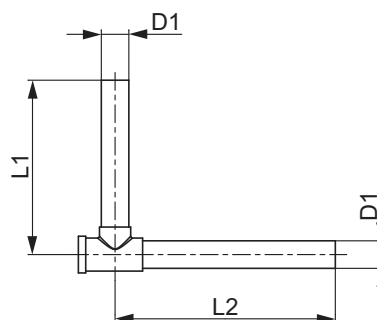

TECE set conectare radiator din plintă cu robineti de inchidere

Dimensiuni	Cod	L1	L2
15 mm Cu	730010	95	120