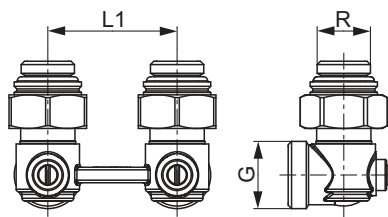

TECEflex – Desene dimensionale

TECE Robinet H 3/4" x 1/2" colțar

Dimensiuni	Cod	L1	G
3/4" EC x R 1/2"	8740438	50	3/4"