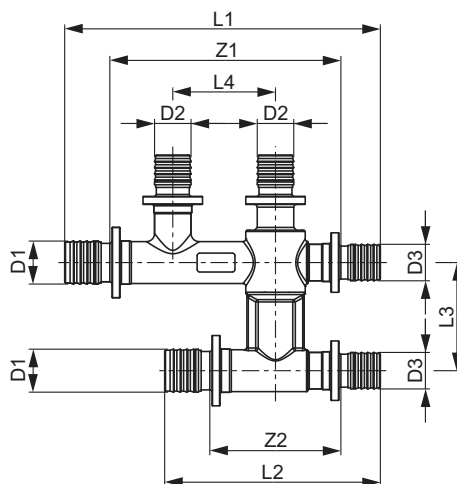

TECEflex fitting cu circuite încrucișate

Dimensiuni	Cod	Z1	Z2	L1	L2	L3	L4
16 x 16 x 16	718501	84	46	114	76	38	38
20 x 16 x 16	718502	86	49	116	80	40	38
20 x 16 x 20	718503	86	49	119	82	40	38