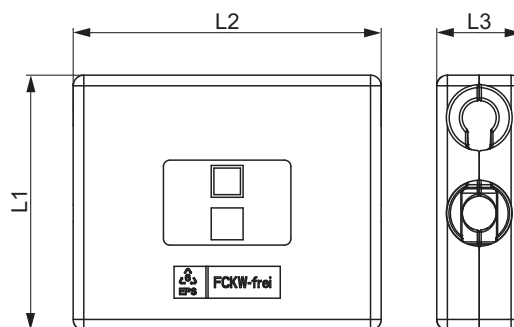

Cutie de protecție TECEflex realizată din PS pentru fittinguri in cruce

Dimensiuni	Cod	L1	L2	L3
16-20	718020	102	124	36