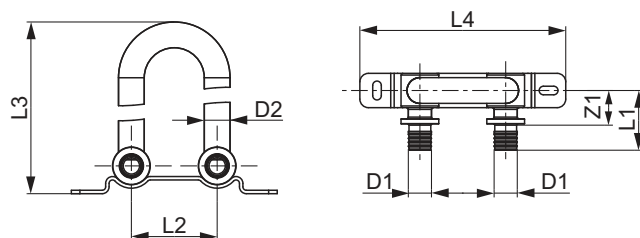

Element de montaj radiator TECEflex pentru radiator compact cu robinet integrat alimentat din pardoseală, nichelat

Dimensiuni	Cod	Z1	L1	L2	L3	L4
16 x 15 mm Cu	714901	20	35	50	333	120