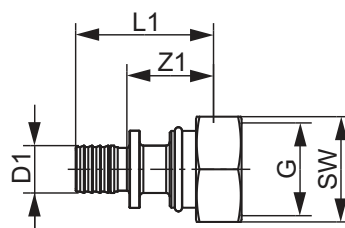

Racord olandez cu Eurocon TECEflex din alamă nichelată

Dimensiuni	Cod	Z1	L1	G	SW
16	7136161	25	39	3/4"	30
20	7136201	23	40	3/4"	30