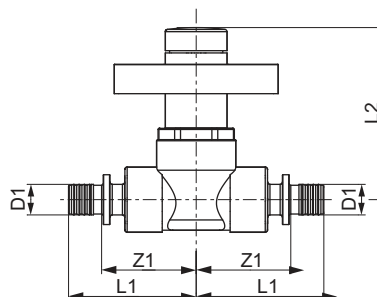

Robinet de trecere TECEflex cu sfera si capac protectie, montaj incastat, din alama

Dimensiuni	Cod	Z1	L1	L2
16 x 16	751116	28	42	76
20 x 20	751120	28	46	76