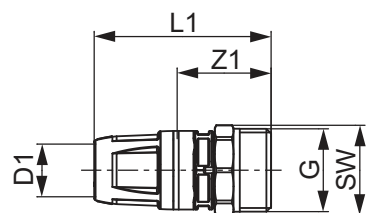

Conector FE TECElogo-Push Eurocon, alamă standard

Dimensiuni	Cod	Z1	L1	G	SW
16 x 3/4"	8610108	30	57	3/4"	27
20 x 3/4"	8610109	30	62	3/4"	27