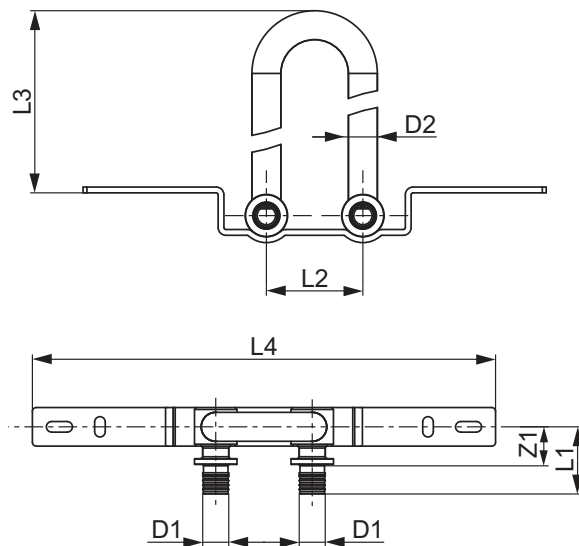

Element de montaj radiator TECEflex pentru radiator compact cu robinet integrat, alimentat din perete, nichelat

Dimensiuni	Cod	Z1	L1	L2	L3	L4
16 x 15 mm Cu	714905	20	35	50	225	240