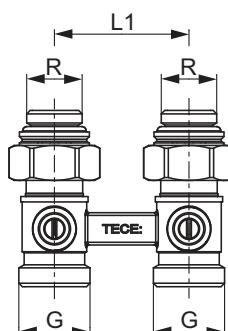

Dimensiuni	Cod	L1	G
3/4" EC x 3/4" EC	8740435	50	3/4"

TECE Robinet H 3/4" coltar

Dimensiuni	Cod	L1	G
3/4" EC x 3/4" EC	8740436	50	3/4"

TECE Robinet H 3/4" x 1/2" drept

Dimensiuni	Cod	L1	G
3/4" EC x R 1/2"	8740437	50	3/4"