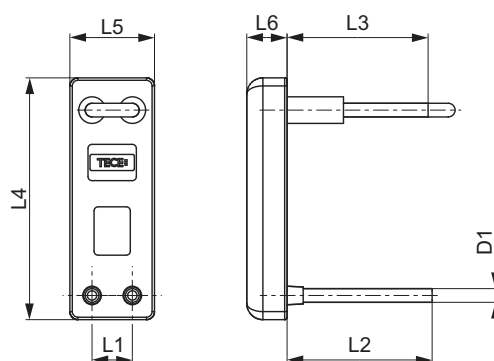

Cutie de instalare radiator TECEflex pentru radiatoare cu robinet compact

Dimensiuni	Cod	L1	L2	L3	L4	L5	L6L6
16	716116	50	180	175	300	105	50