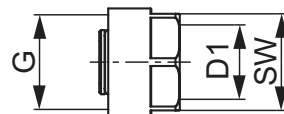

Eurocon TECEflex pentru țevile de plastic PE-Xc și MD-Xc

Dimensiuni	Cod	G	SW
16	713516	3/4"	27
20	713020	3/4"	27