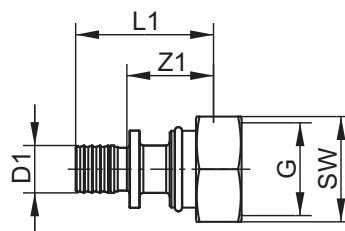

Racord olandez cu Eurocon TECEflex din alamă standard

Dimensiuni	Cod	Z1	L1	G	SW
16	763616	25	39	3/4"	30
20	763620	26	43	3/4"	30