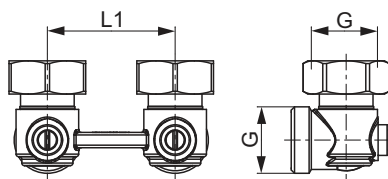

Dimensiuni	Cod	L1	G
3/4" EC x 3/4" EC	8740435	50	3/4"

TECE Robinet H 3/4" coltar

Dimensiuni	Cod	L1	G
3/4" EC x 3/4" EC	8740436	50	3/4"

TECE Robinet H 3/4" x 1/2" drept

Dimensiuni	Cod	L1	G
3/4" EC x R 1/2"	8740437	50	3/4"