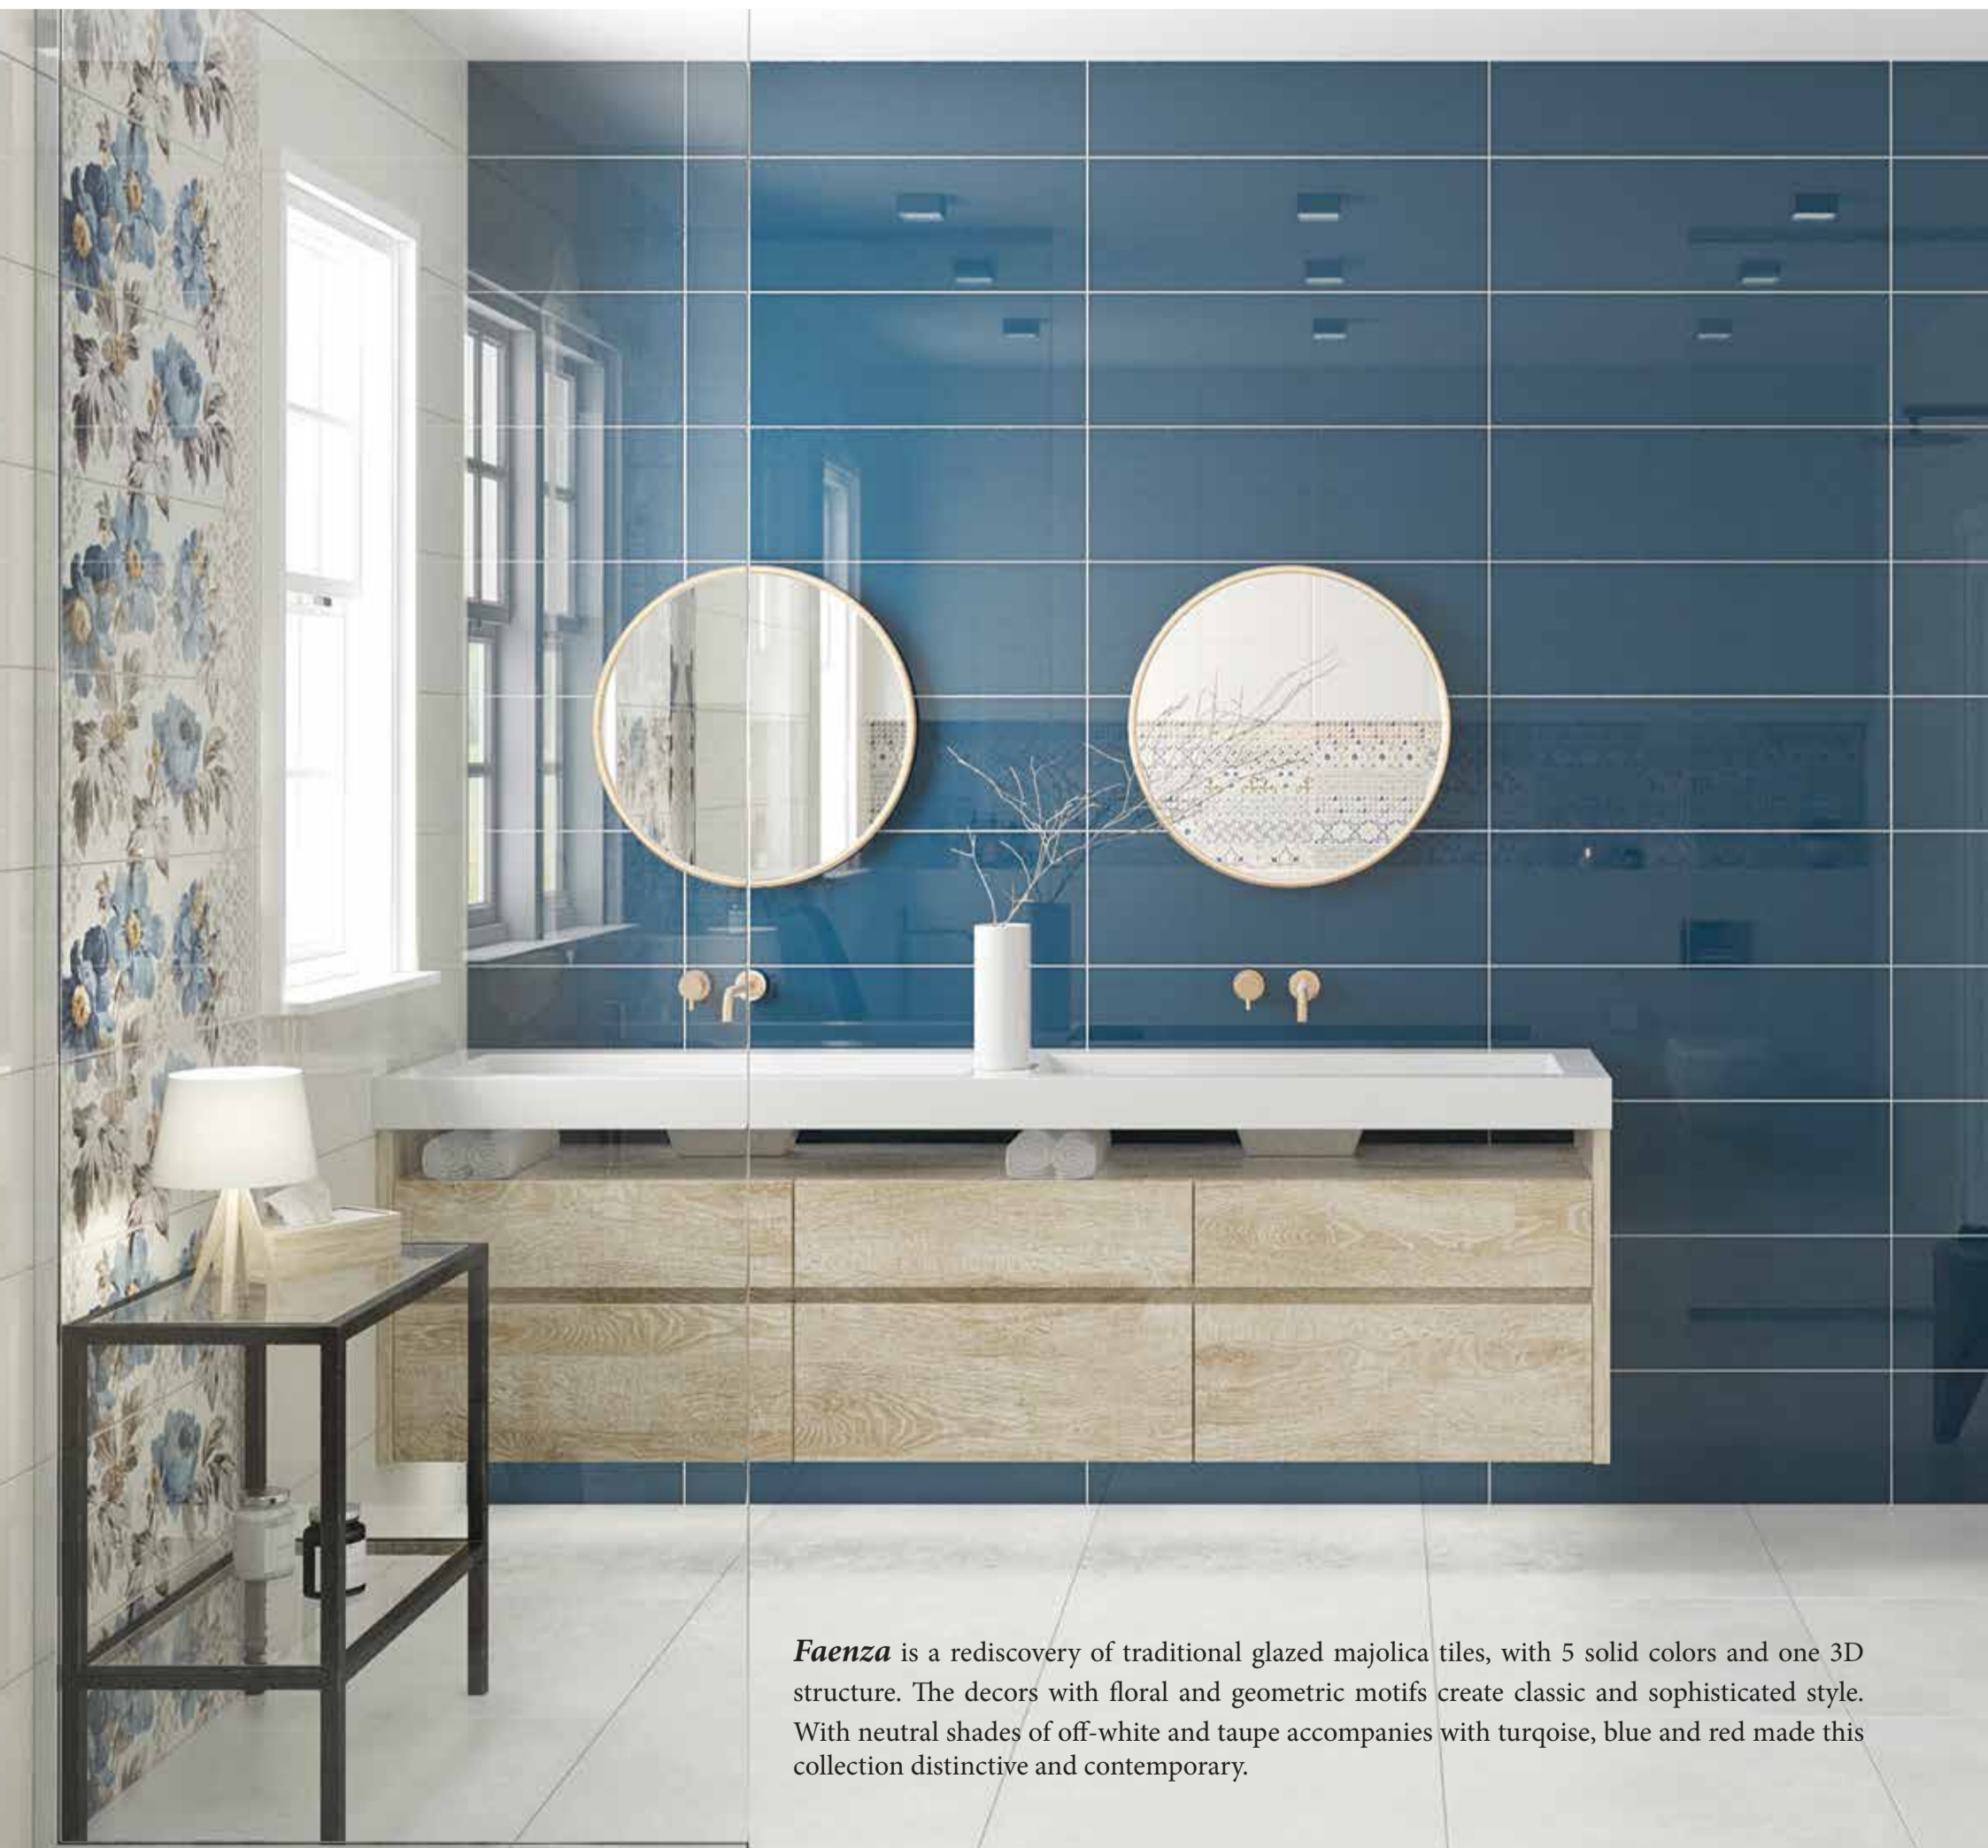

Faenza

Bathrooms • 25.5x75.5cm • Decors • 3D structures

Faenza is a rediscovery of traditional glazed majolica tiles, with 5 solid colors and one 3D structure. The decors with floral and geometric motifs create classic and sophisticated style. With neutral shades of off-white and taupe accompanies with turquoise, blue and red made this collection distinctive and contemporary.

STYLISH BATHROOMS IN BLUE

Wall: 25.5 x 75.5 Faenza cream / Faenza Brick blue / Faenza Patchwork blue
Floor: 60x60 Subway light grey

Decorative tiles with flowers in blue in combination with the main tiles in neutral colors creates an elegant, refined atmosphere. The space looks in harmony and peace.