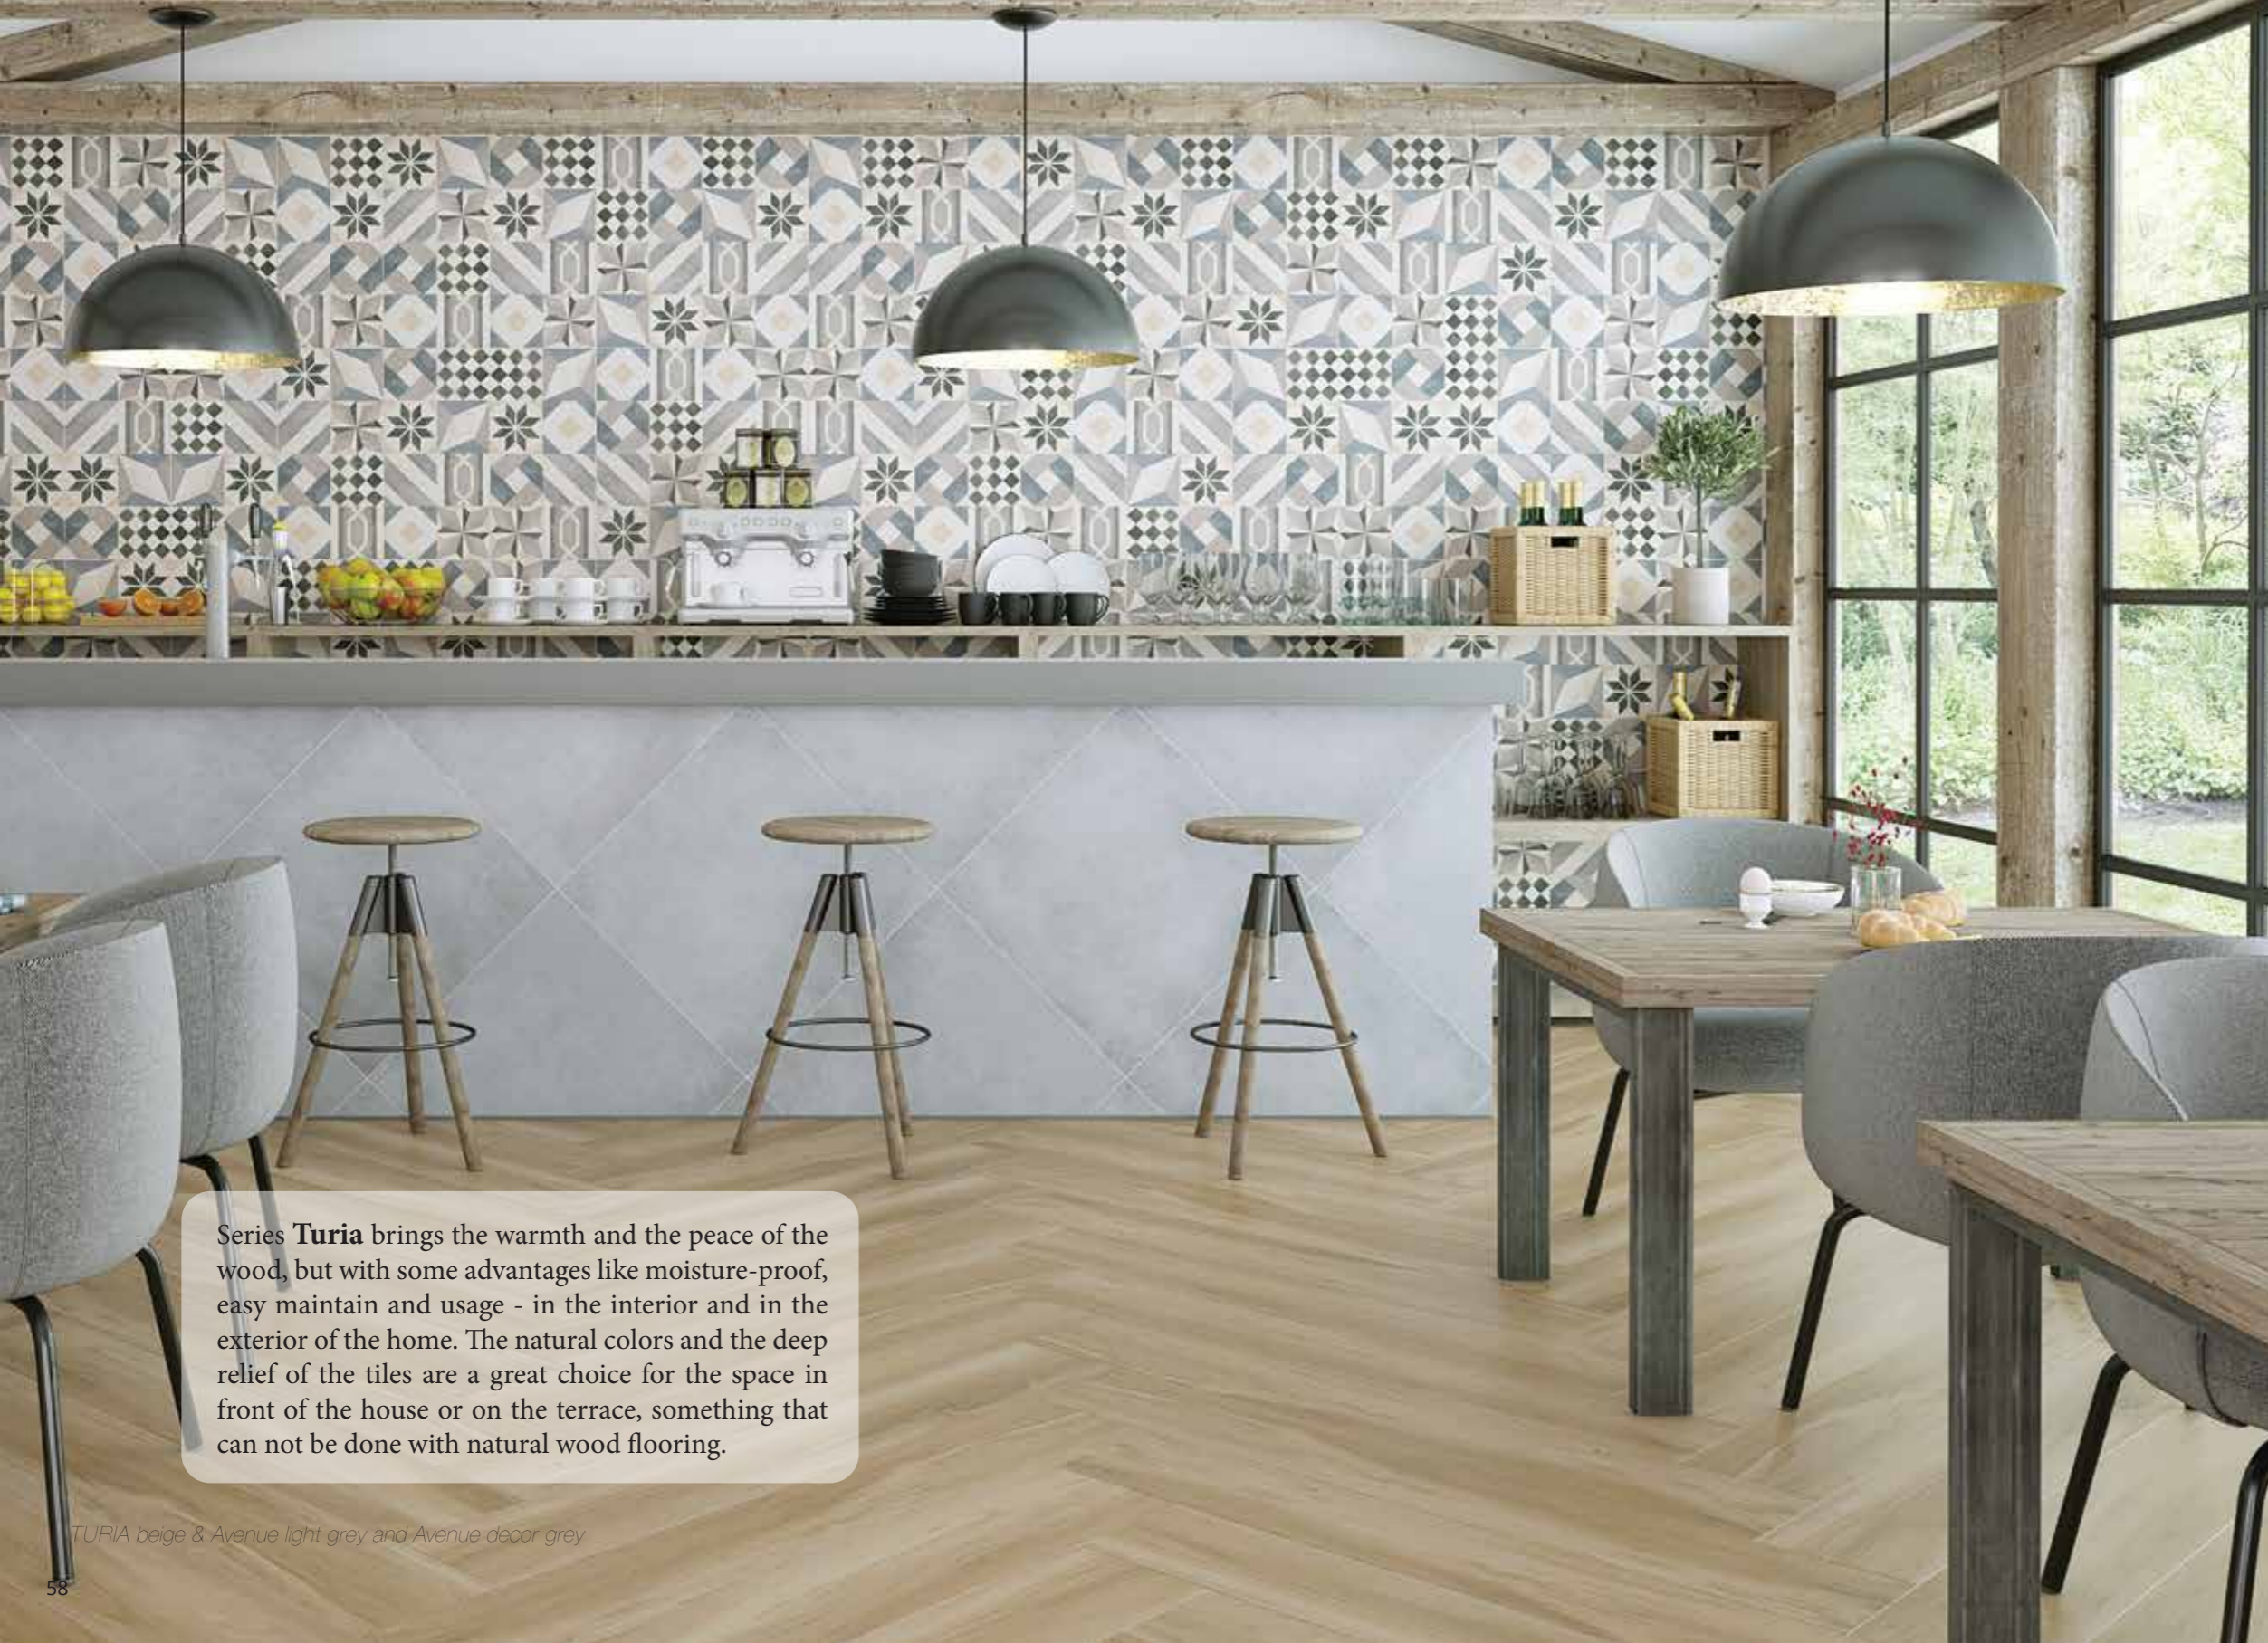

Series **Turia** brings the warmth and the peace of the wood, but with some advantages like moisture-proof, easy maintain and usage - in the interior and in the exterior of the home. The natural colors and the deep relief of the tiles are a great choice for the space in front of the house or on the terrace, something that can not be done with natural wood flooring.