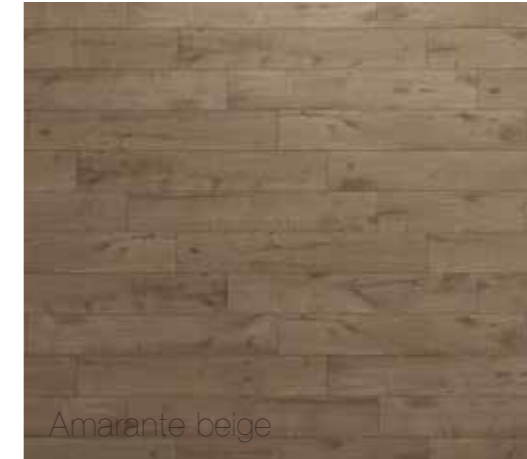

Fine porcelain tiles 20x120 R

Amarante