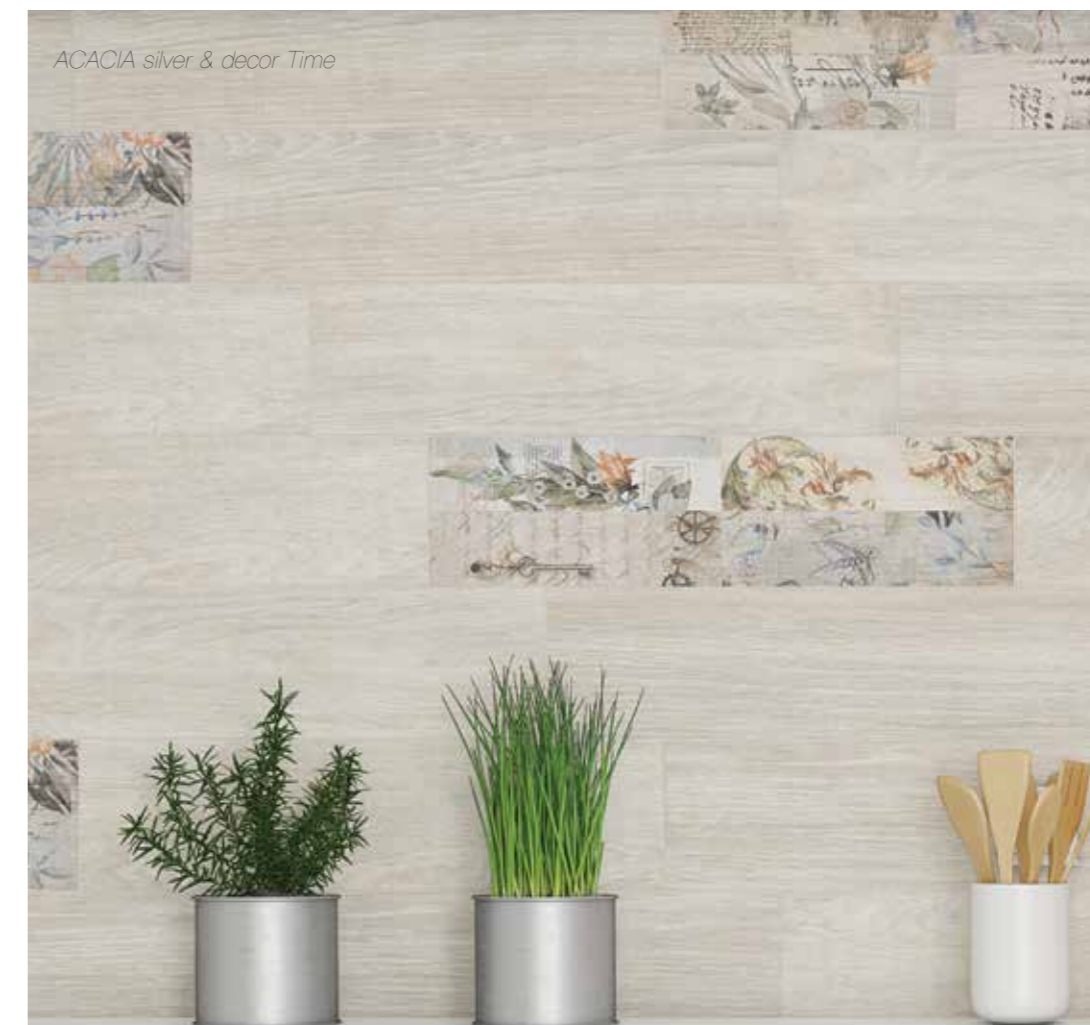

Acacia silver & decor Time

Acacia decor Time silver

Wood Planks collection **Alpino** in size 15.5x60.5 cm. The collection has a decorative tile that immediately attracts attention and with it you can create a kind of a carpet on the floor or an accent wall. Available in 3 color ranges – beige, brown and grey.