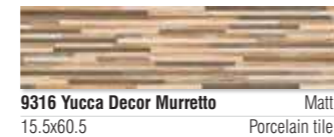

Size cm	Type	pc.	m²	pc.	m²	kg
15.5x60.5	porcelain	11	1.03	48	49.52	1030